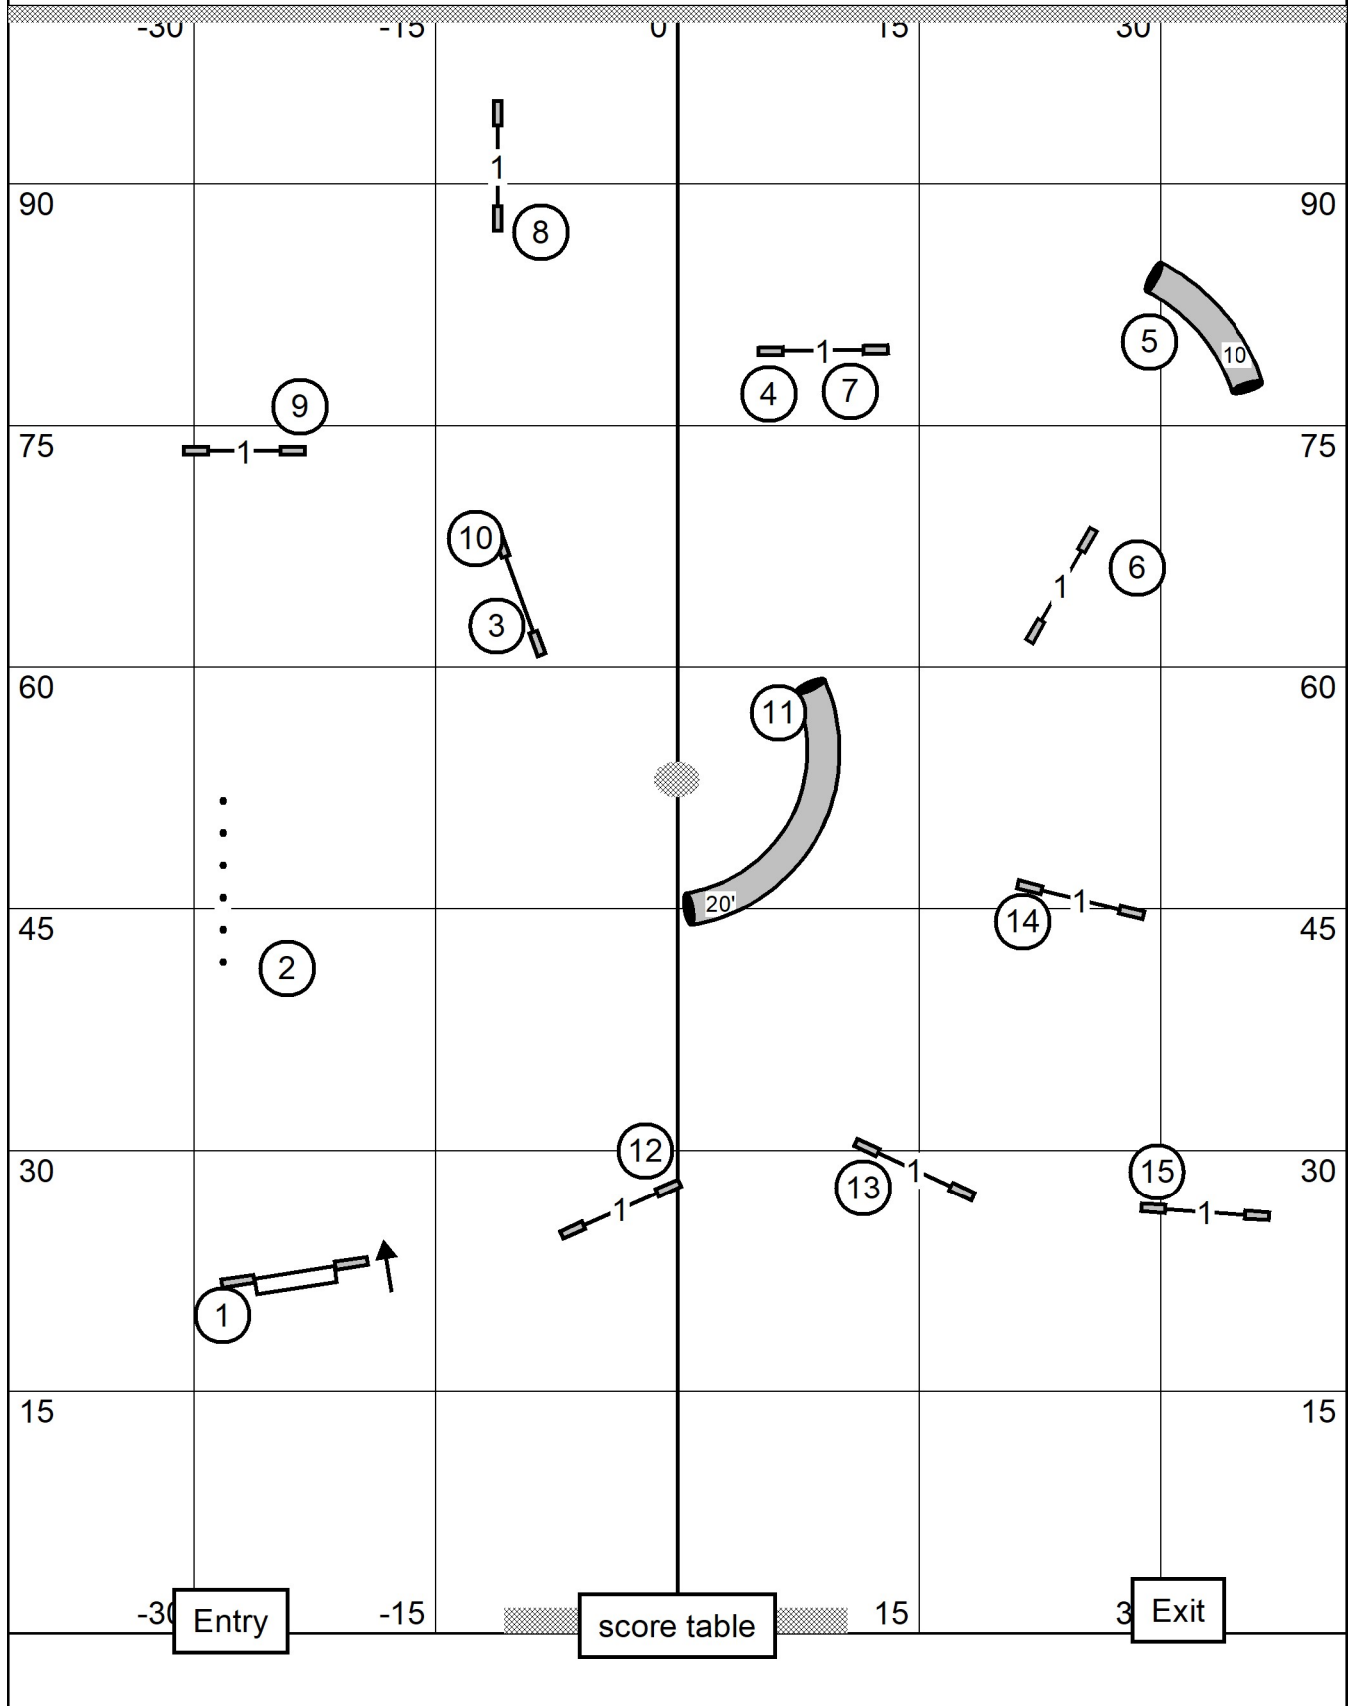

Lower Bucks Dog Training Club
United Dog Training Center
Huntingdon Valley, PA
Sunday, June 7th, 2026

Novice JWW
Indoors on Turf
80 x 100 ft
Judge: Andrew Mellon