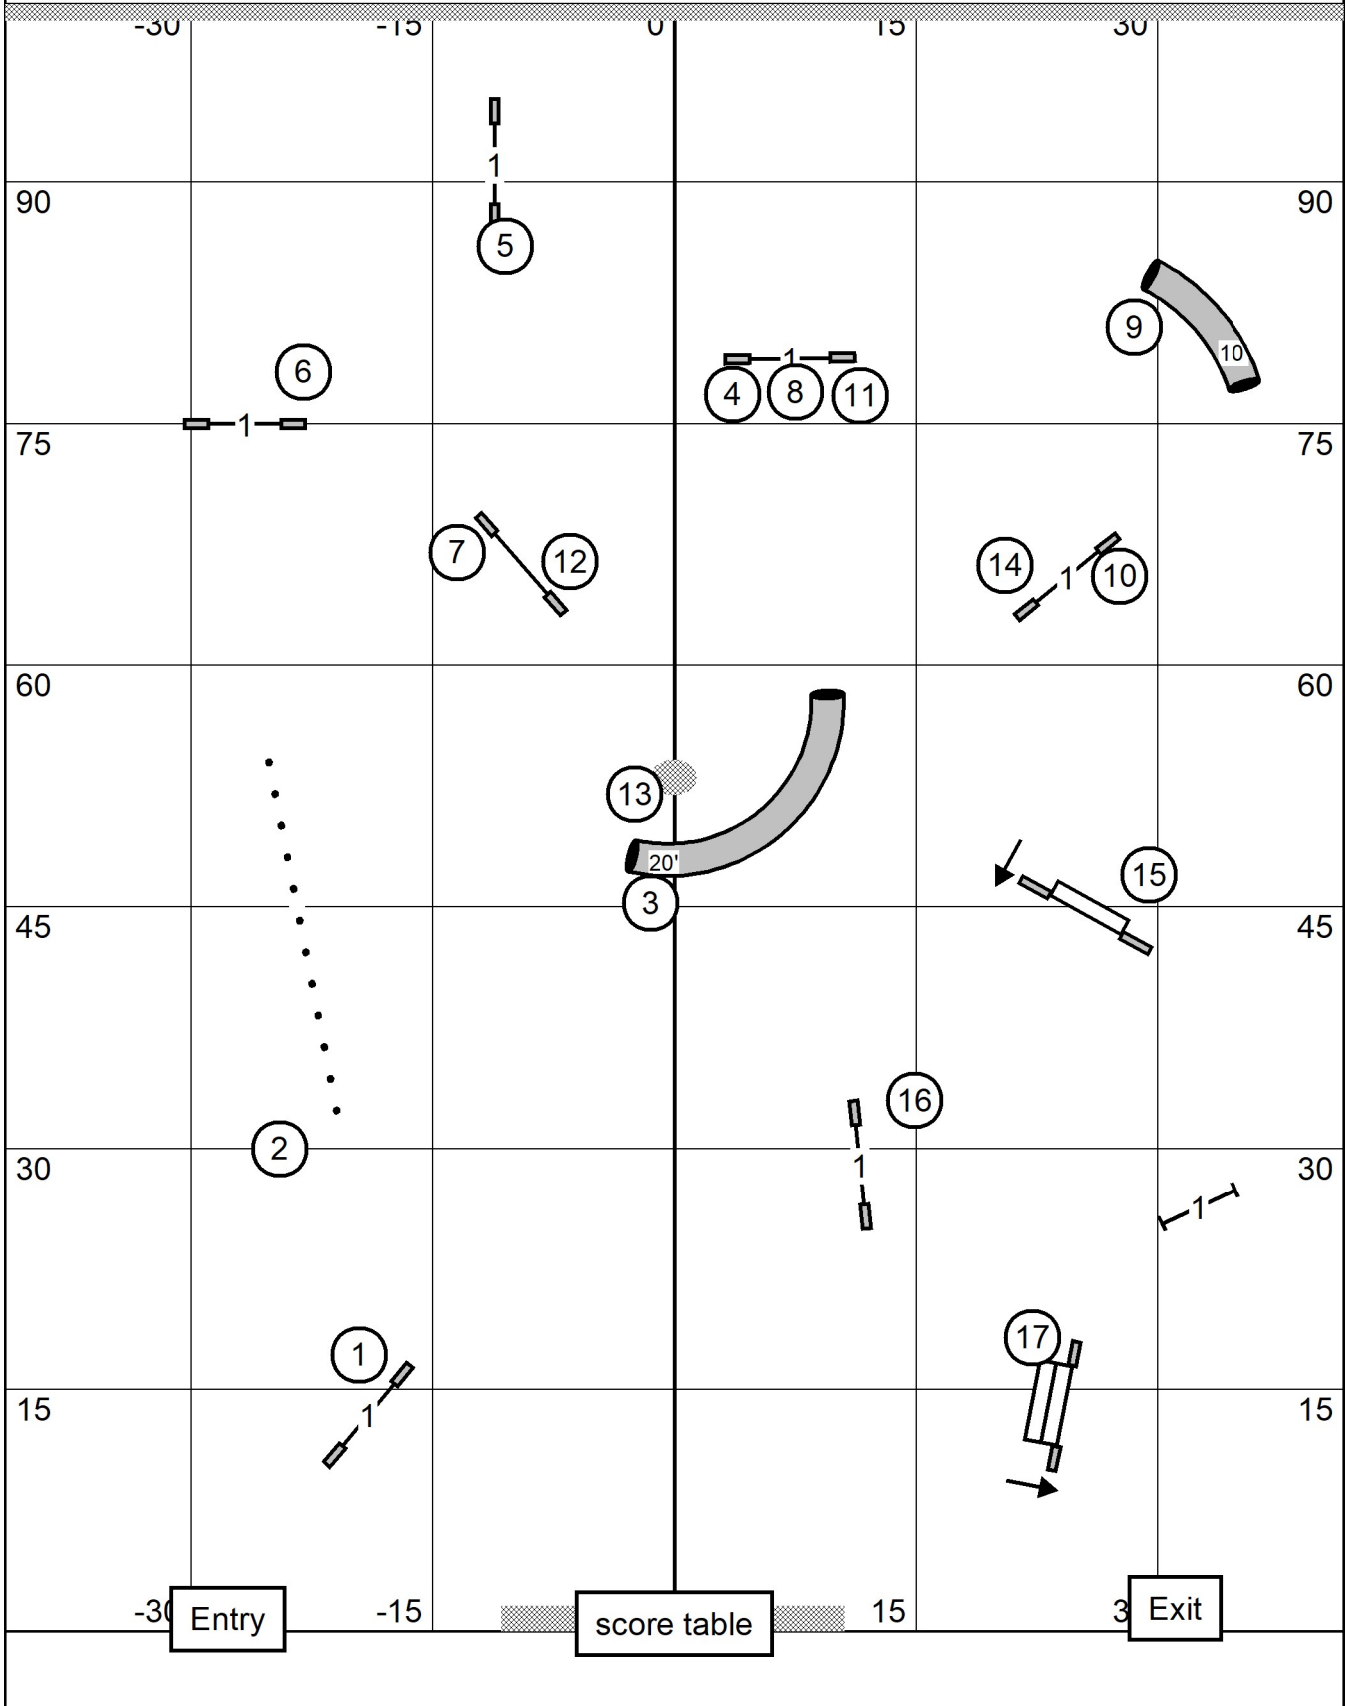

Lower Bucks Dog Training Club
United Dog Training Center
Huntingdon Valley, PA
Sunday, June 7th, 2026

Open JWW
Indoors on Turf
80 x 100 ft
Judge: Andrew Mellon