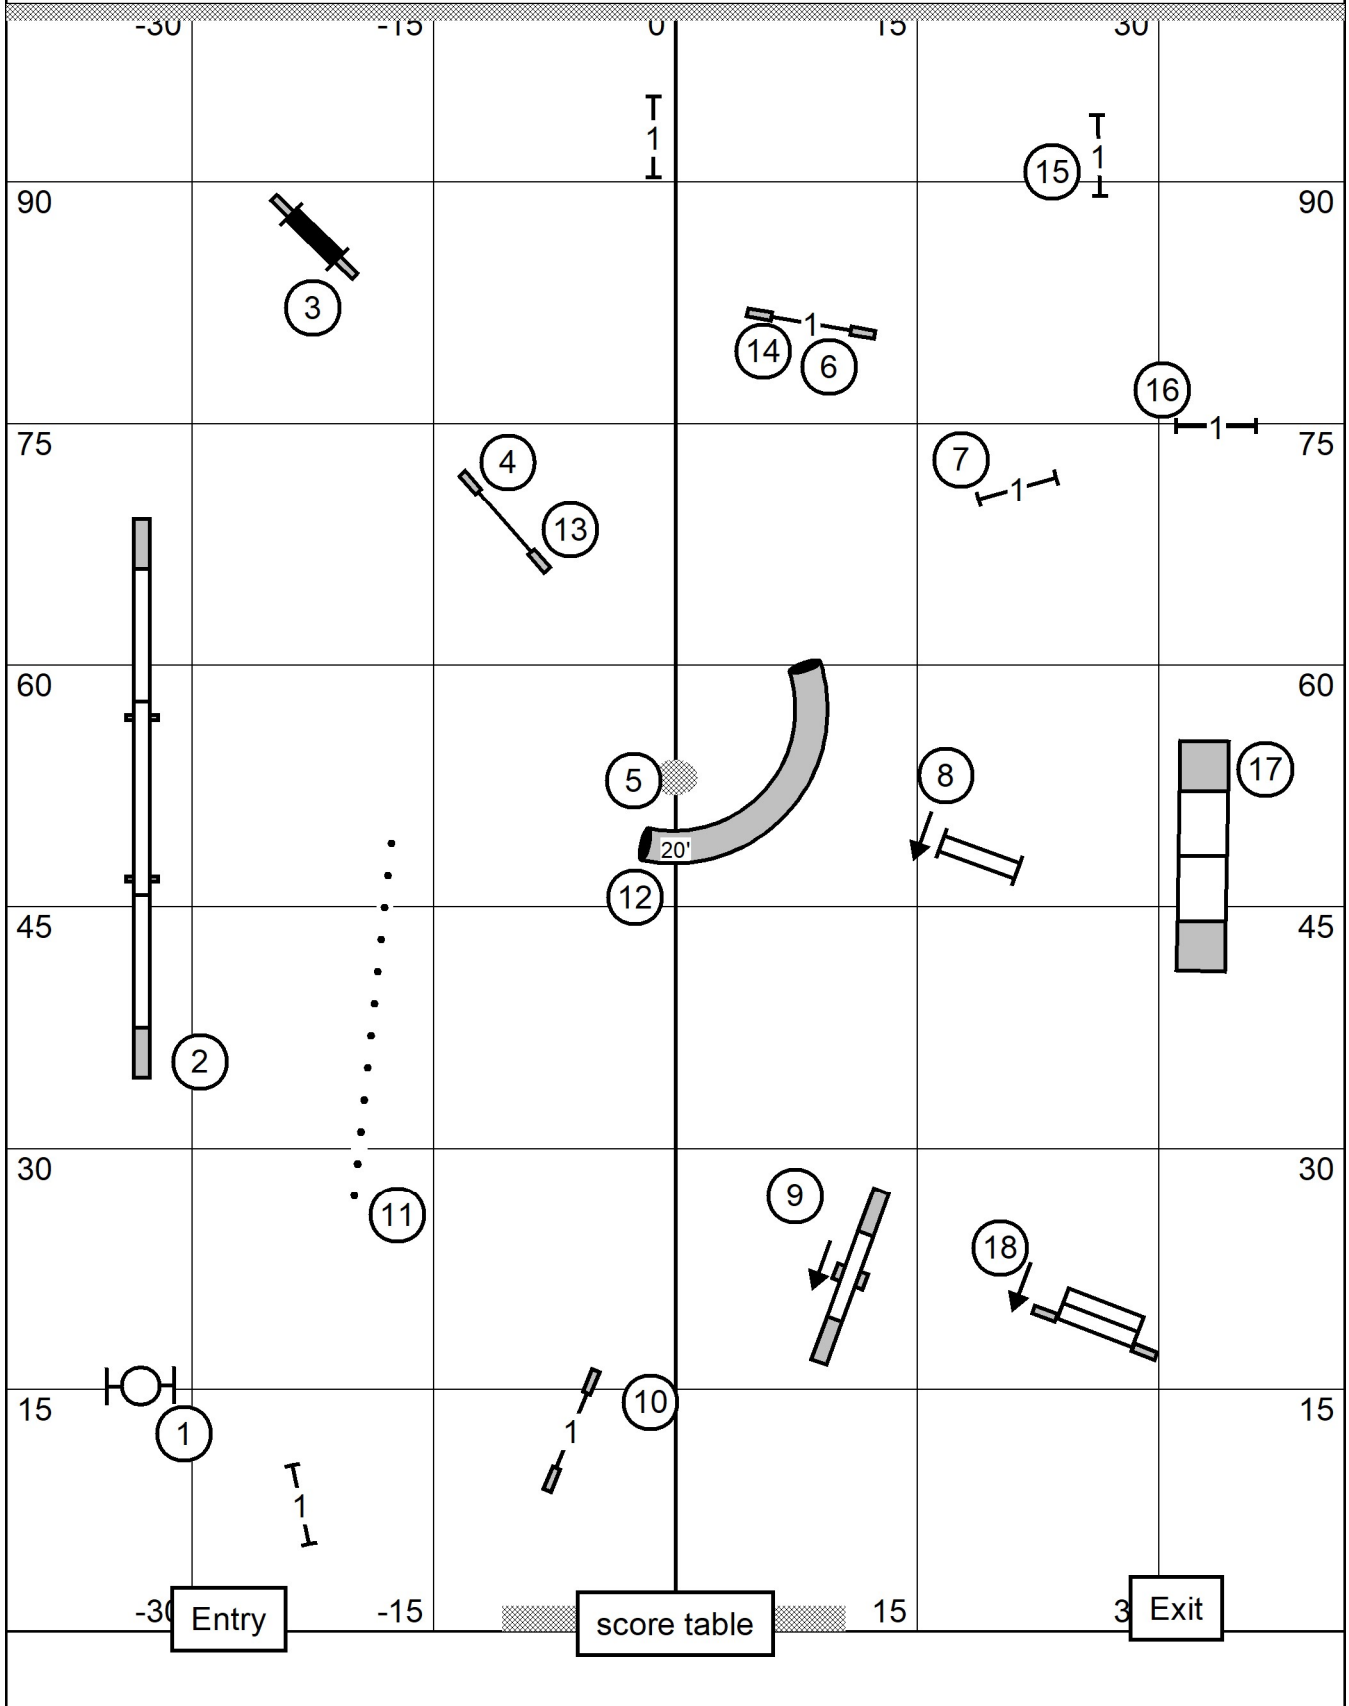

Excellent/Master STD
 Indoors on Turf
 80 x 100 ft
 Judge: Andrew Mellon

Lower Bucks Dog Training Club
 United DogTraining Center
 Huntingdon Valley, PA
 Sunday, June 7th, 2026

FAST
 Indoors on Turf
 80 x 100 ft
 Judge: Andrew Mellon

Exit	score table	Entry
Exc/Mas 8 1 6	Open 8 1 6	Nov 8 1
-----	-----	or 1 5
60 pts (15+20 = 35)	55 pts. (15+20 = 35)	-----
		50 pts. need 21 addit. or 24 addit.

Lower Bucks Dog Training Club
 United Dog Training Center
 Huntingdon Valley, PA
 Sunday, June 7th, 2026