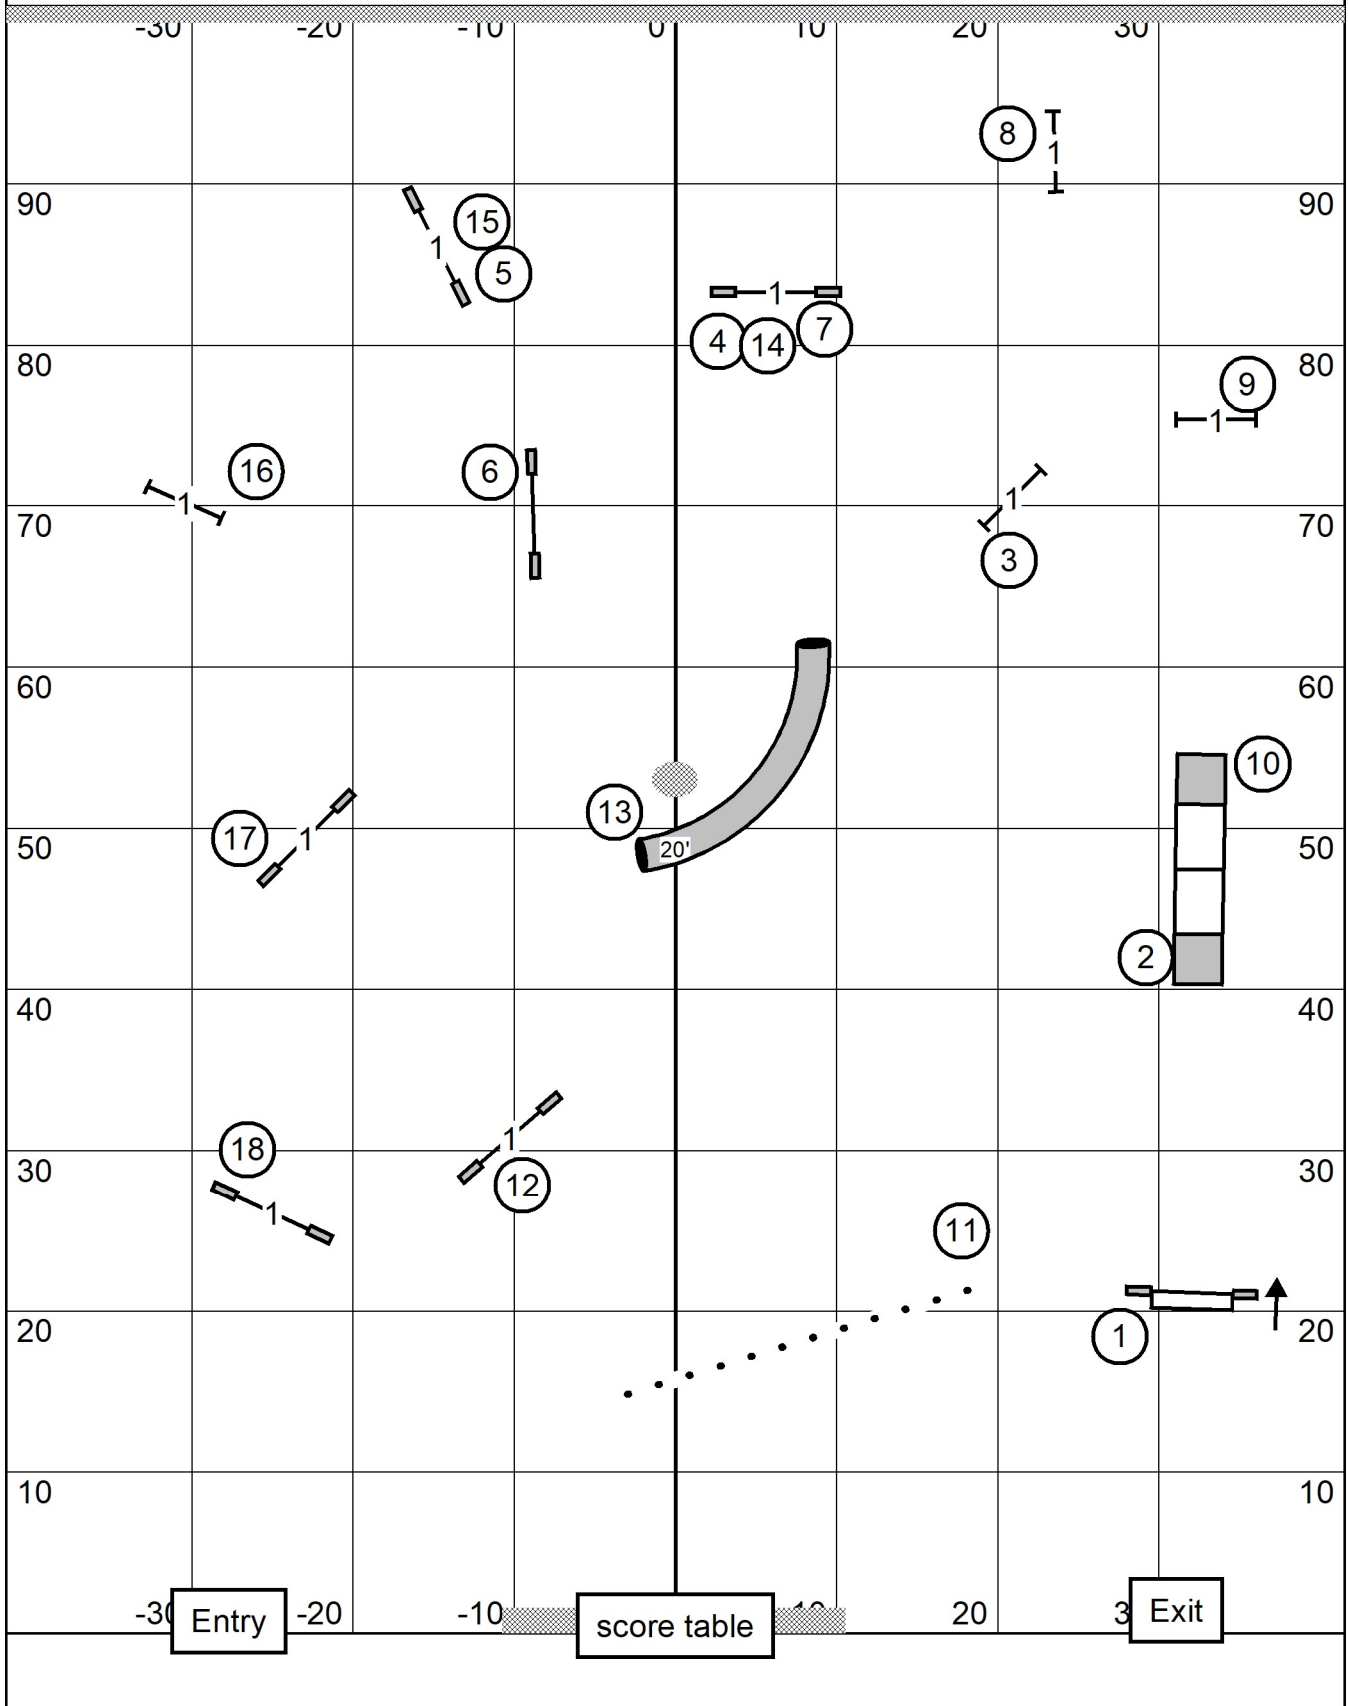

Lower Bucks Dog Training Club
United Dog Training Center
Huntingdon Valley, PA
Sunday, June 7th, 2026

Time2Beat
Indoors on Turf
80 x 100 ft
Judge: Andrew Mellon