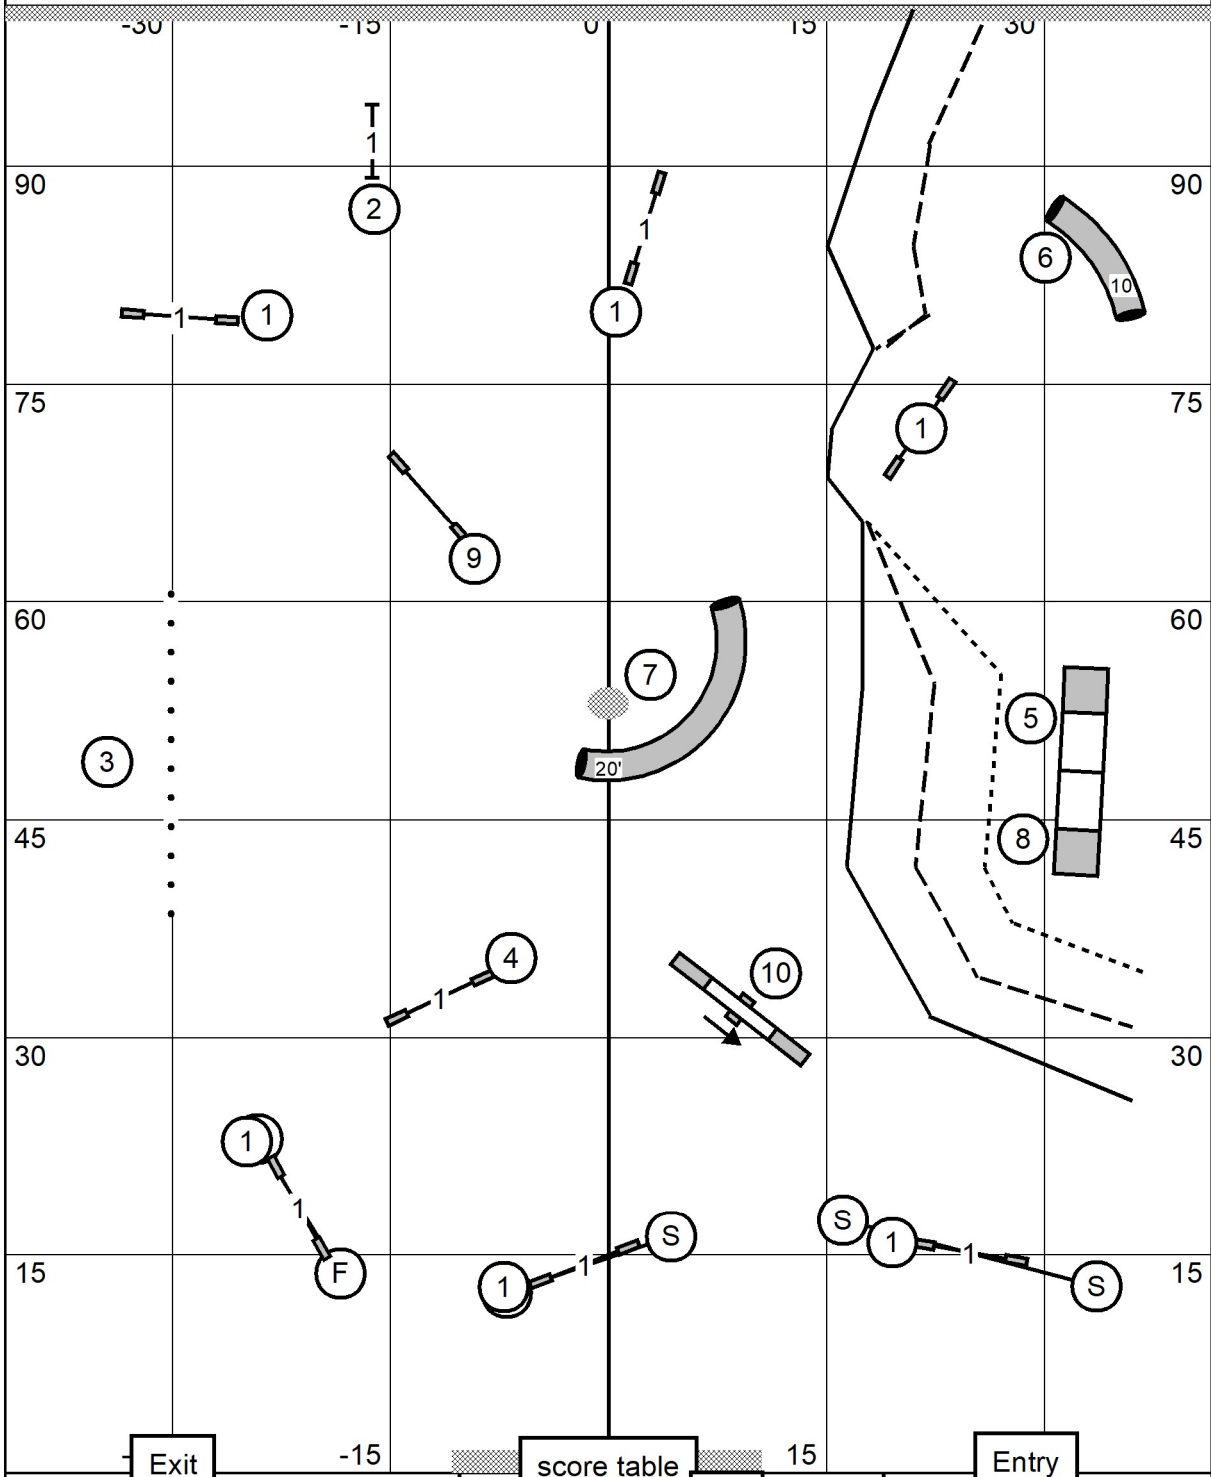

Lower Bucks Dog Training Club
United Dog Training Center
Huntingdon Valley, PA
Sunday, June 7th, 2026

Time2Beat
Indoors on Turf
80 x 100 ft
Judge: Andrew Mellon

Lower Bucks Dog Training Club
 United Dog Training Center
 Huntingdon Valley, PA
 Sunday, June 7th, 2026

Excellent/Master STD
 Indoors on Turf
 80 x 100 ft
 Judge: Andrew Mellon

Lower Bucks Dog Training Club
 United DogTraining Center
 Huntingdon Valley, PA
 Sunday, June 7th, 2026

FAST
 Indoors on Turf
 80 x 100 ft
 Judge: Andrew Mellon

Exit	score table	Entry
Exc/Mas 8 1 6	Open 8 1 6	Nov 8 1
-----	-----	or 1 5
60 pts (15+20 = 35)	55 pts. (15+20 = 35)	-----
		50 pts. need 21 addit. or 24 addit.

Lower Bucks Dog Training Club
 United Dog Training Center
 Huntingdon Valley, PA
 Sunday, June 7th, 2026