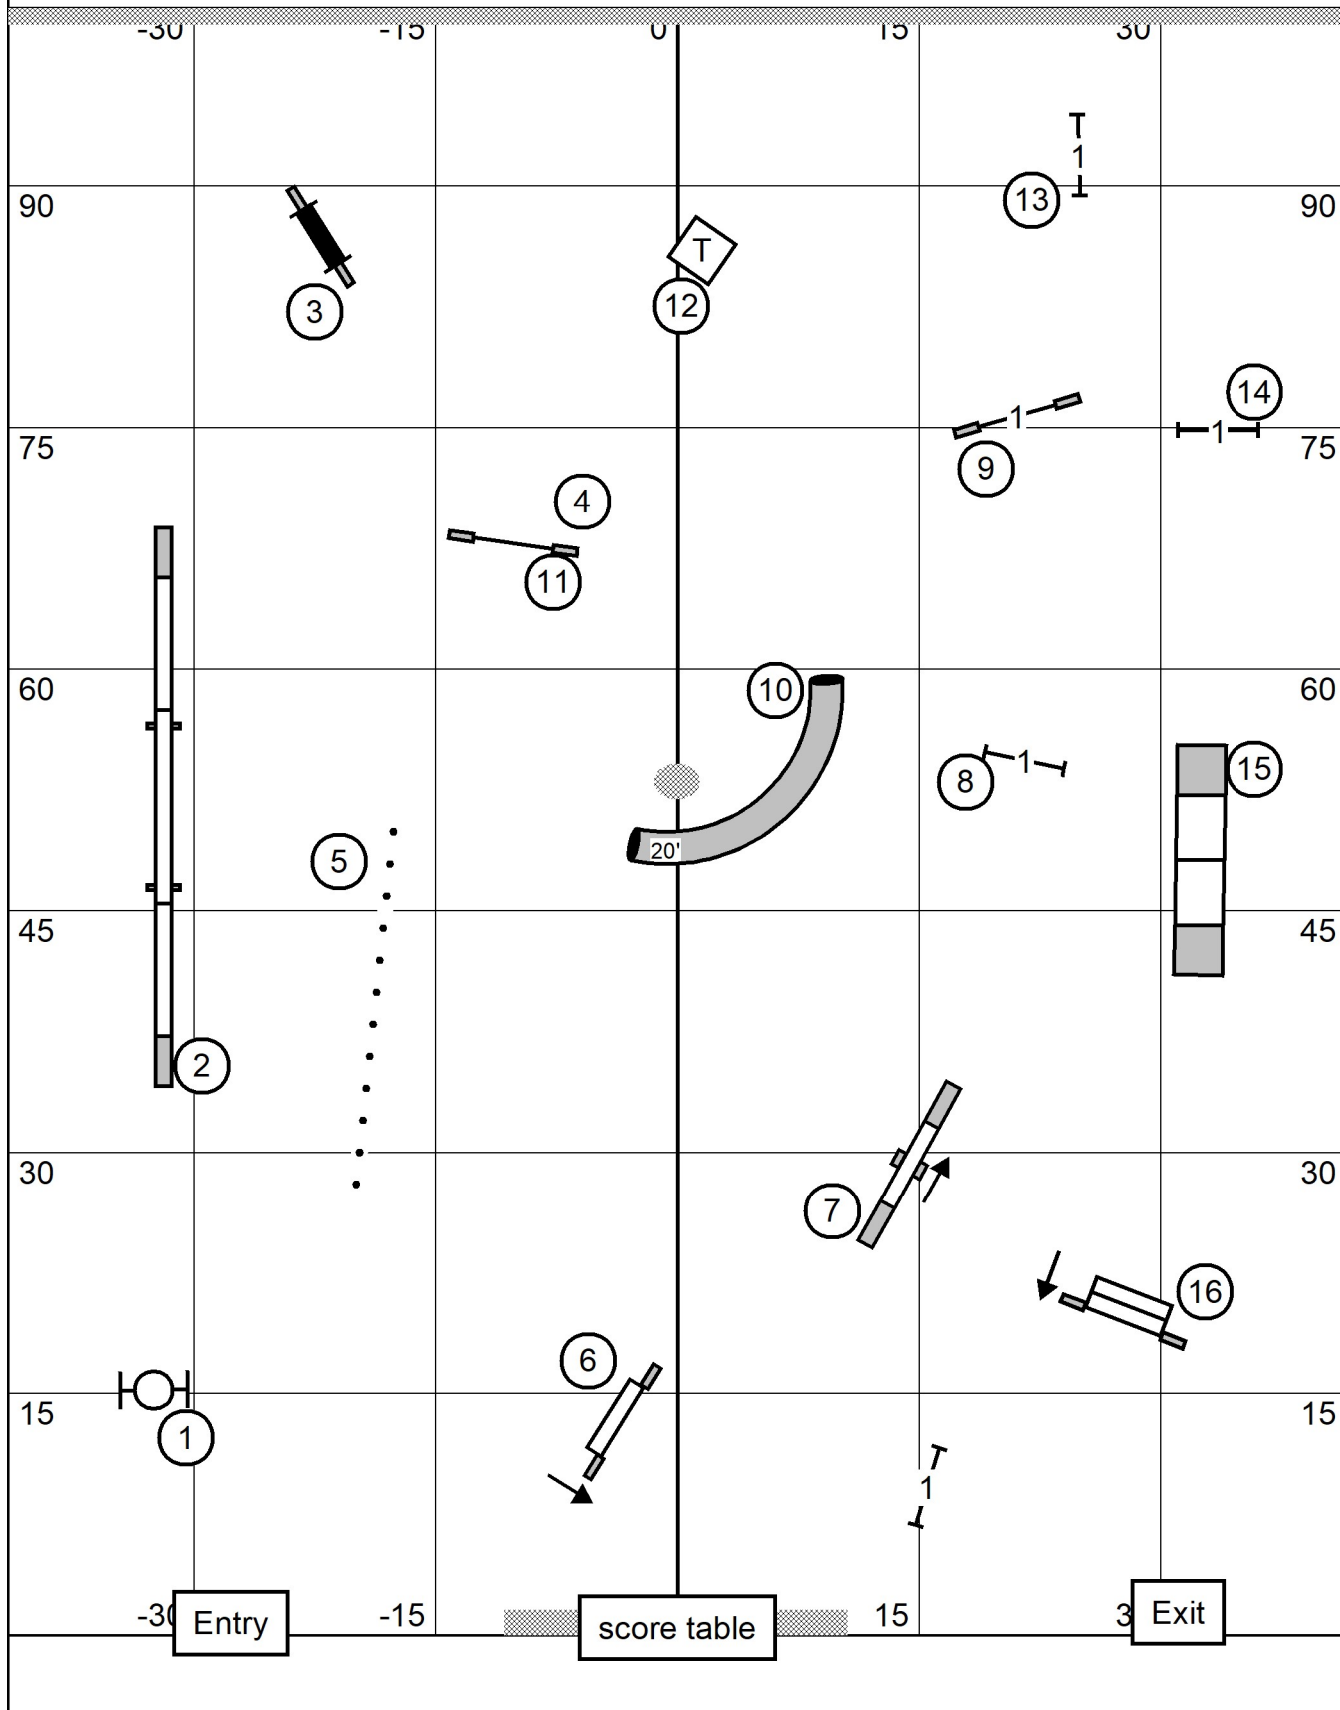

Lower Bucks Dog Training Club
United Dog Training Center
Huntingdon Valley, PA
Sunday, June 7th, 2026

Open STD
Indoors on Turf
80 x 100 ft
Judge: Andrew Mellon