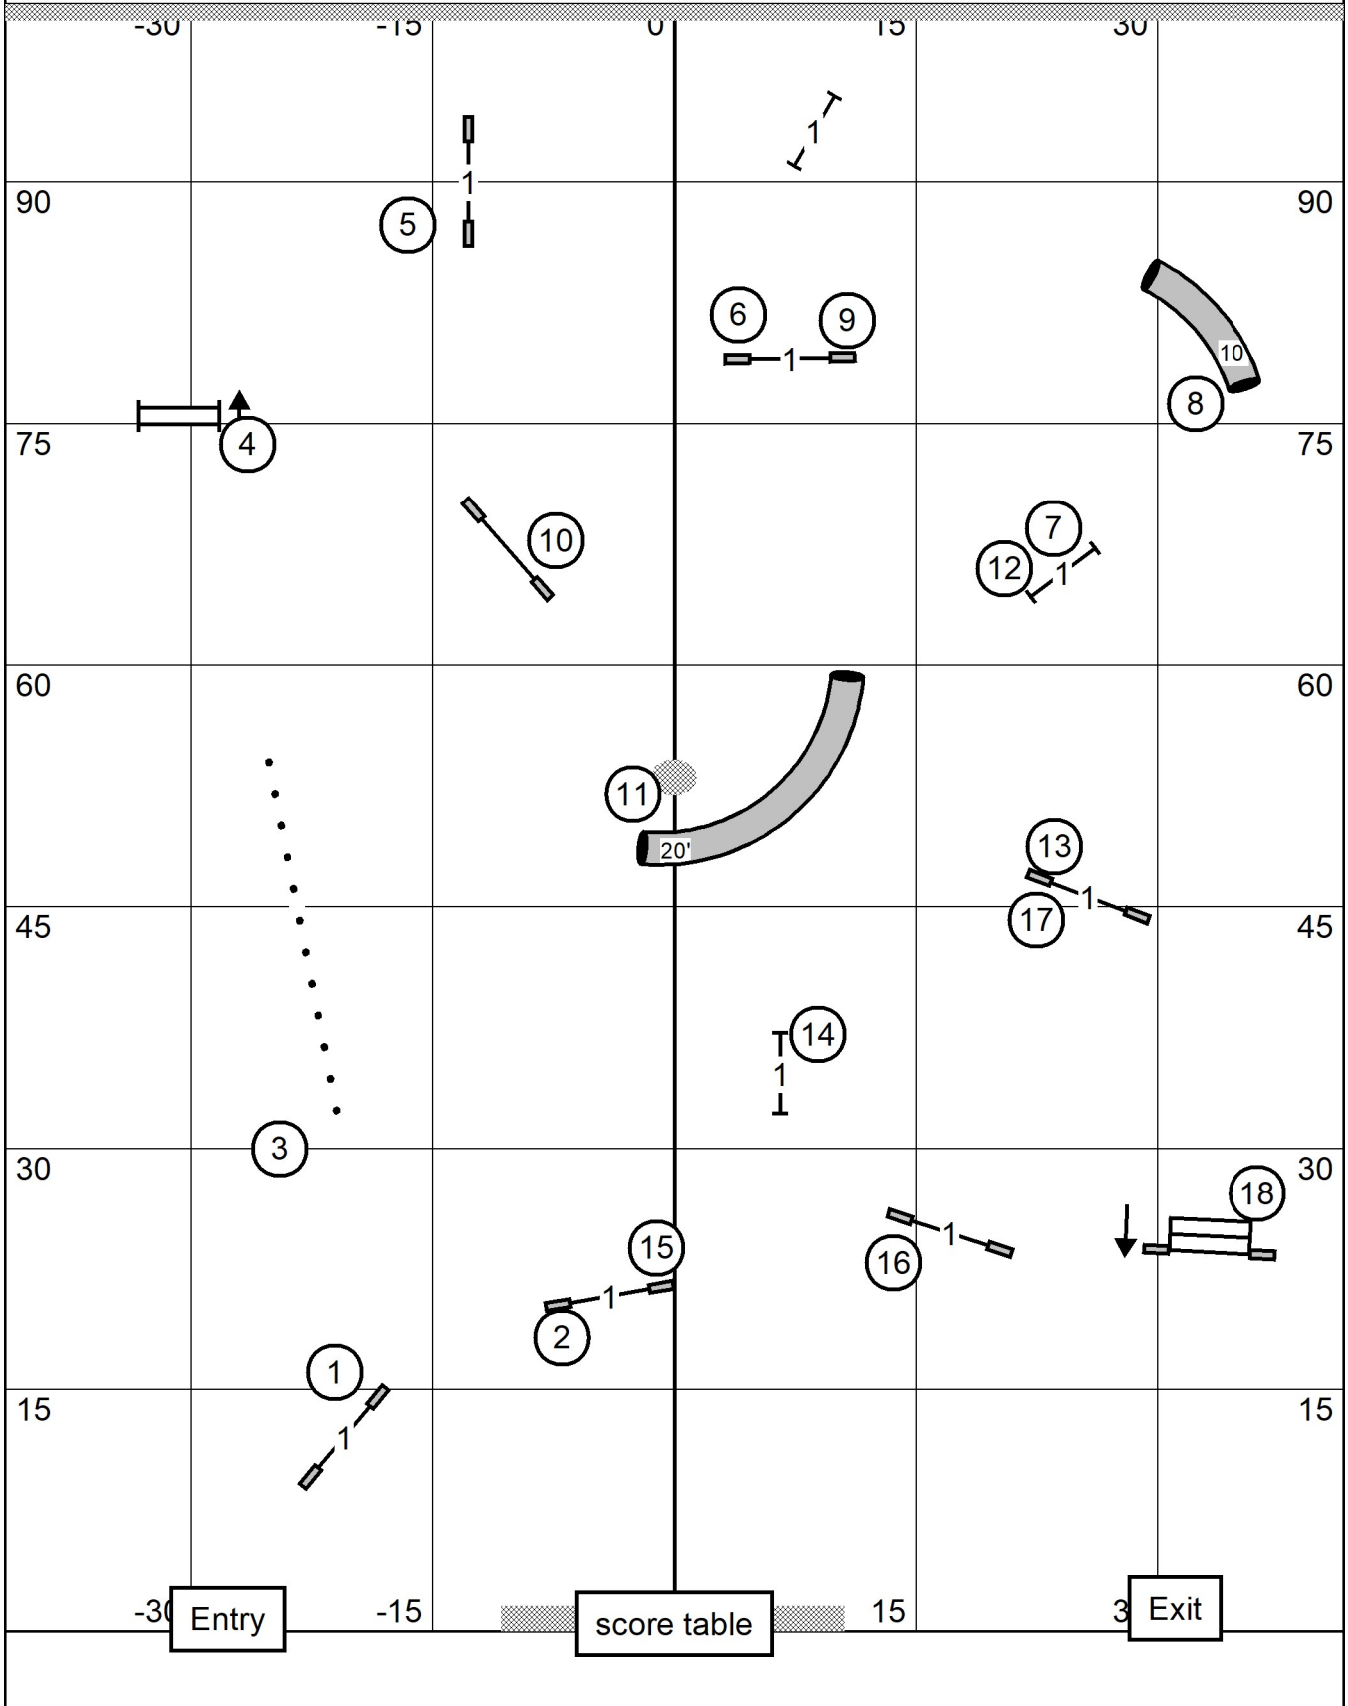

Lower Bucks Dog Training Club
United Dog Training Center
Huntingdon Valley, PA
Sunday, June 7th, 2026

Excellent/Master JWW
Indoors on Turf
80 x 100 ft
Judge: Andrew Mellon