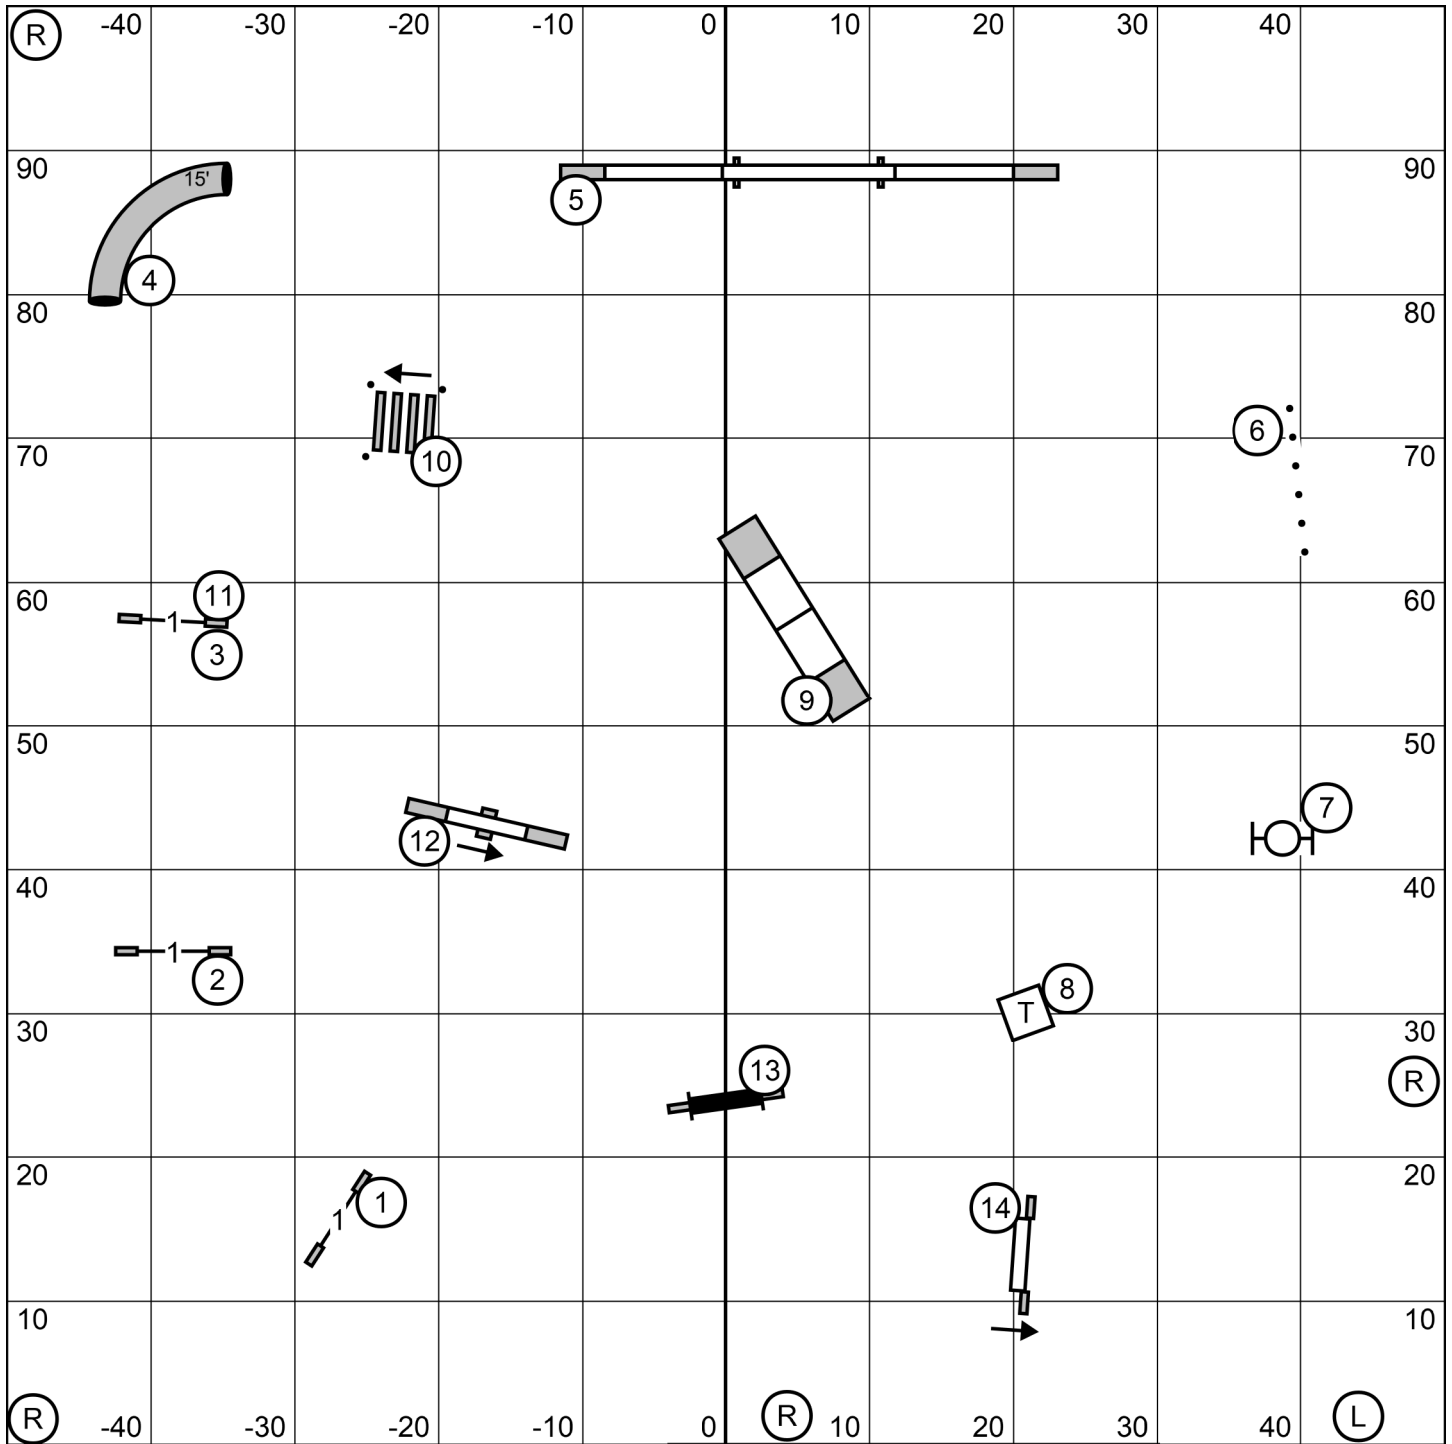

Gate

Gate

Next in at #17

(TS)

Jersey Agility of Central N.J.
 Manalapan, N.J.
OPEN STANDARD
SUNDAY June 14, 2026
 Judge: Christine Bishop

Gate

Next in at #13

Jersey Agility of Central N.J.
 Manalapan, N.J.
NOVICE STANDARD
Sunday June 14, 2026
 Judge: Christine Bishop