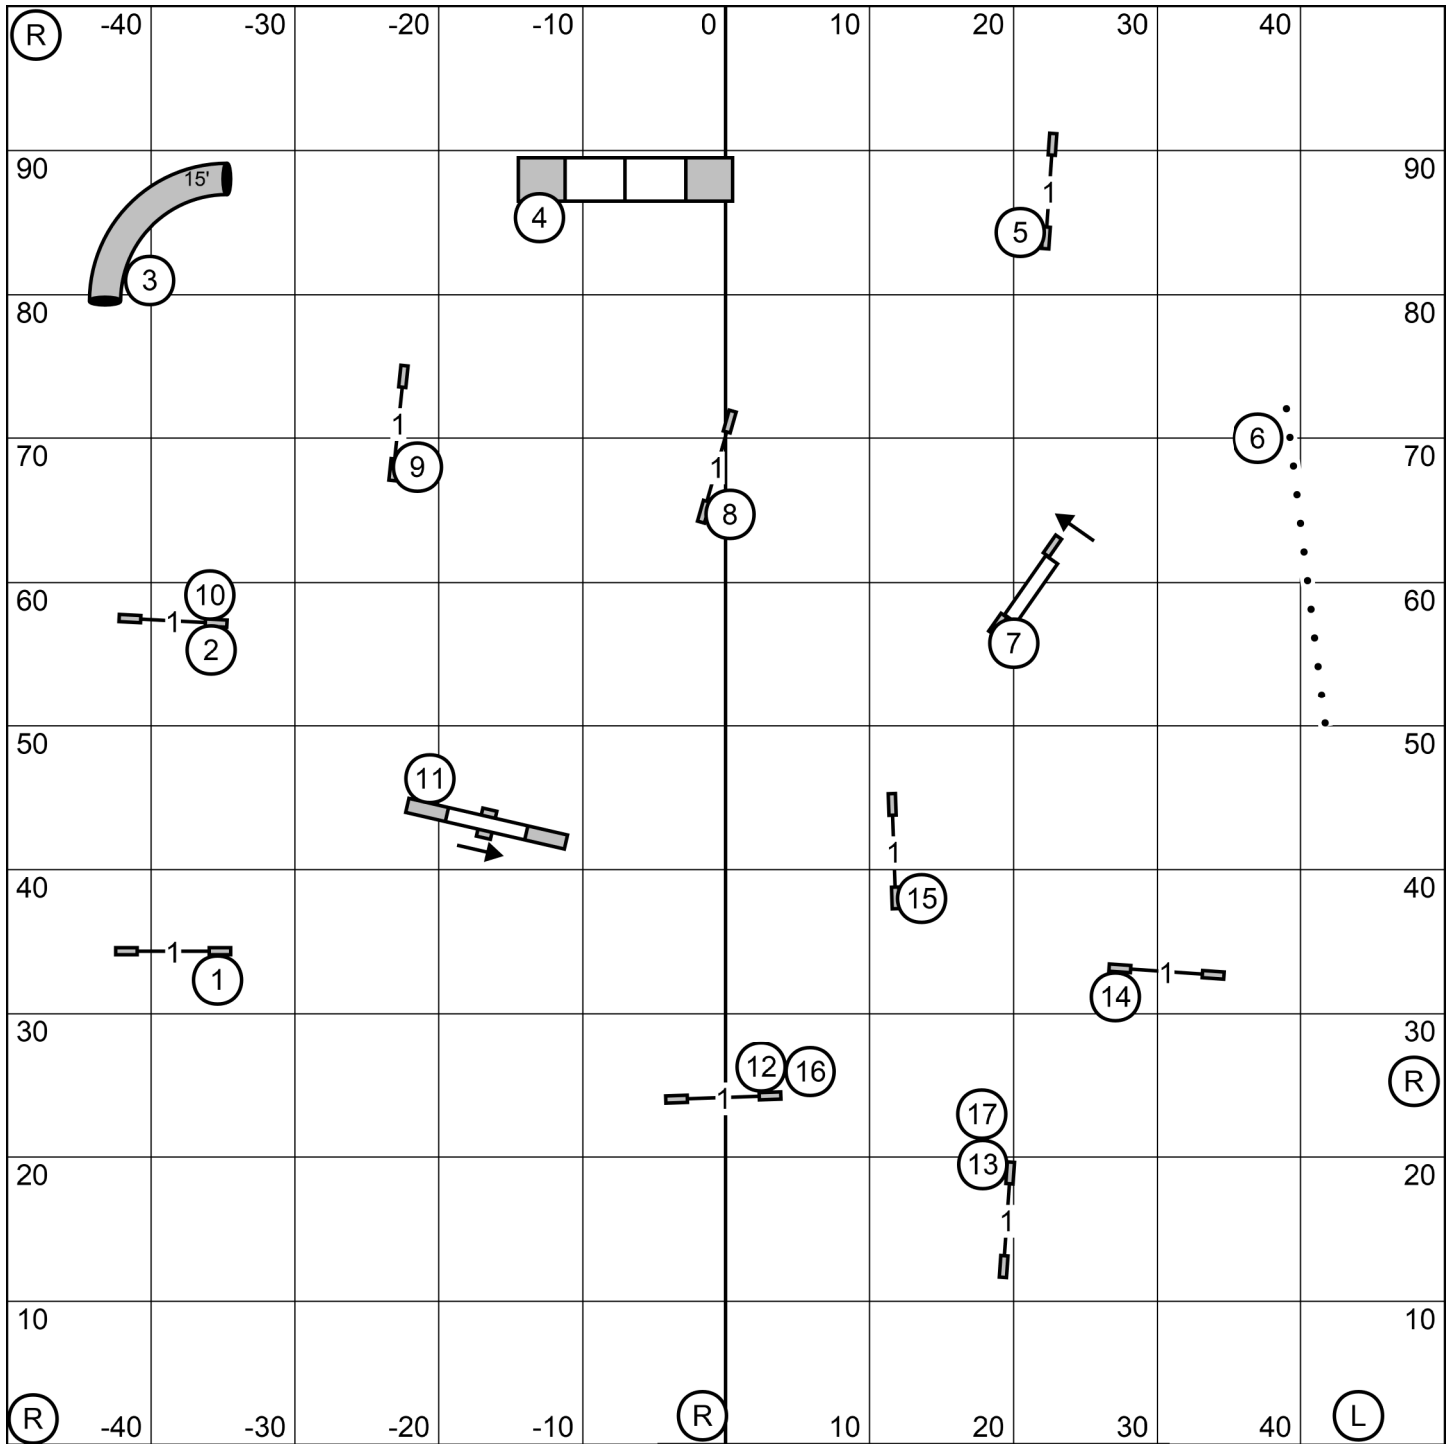

Gate

Gate

Next in at #17

(TS)

Jersey Agility of Central N.J.
 Manalapan, N.J.
OPEN STANDARD
SUNDAY June 14, 2026
 Judge: Christine Bishop

Gate

Next in at #13

Jersey Agility of Central N.J.
 Manalapan, N.J.
NOVICE STANDARD
Sunday June 14, 2026
 Judge: Christine Bishop