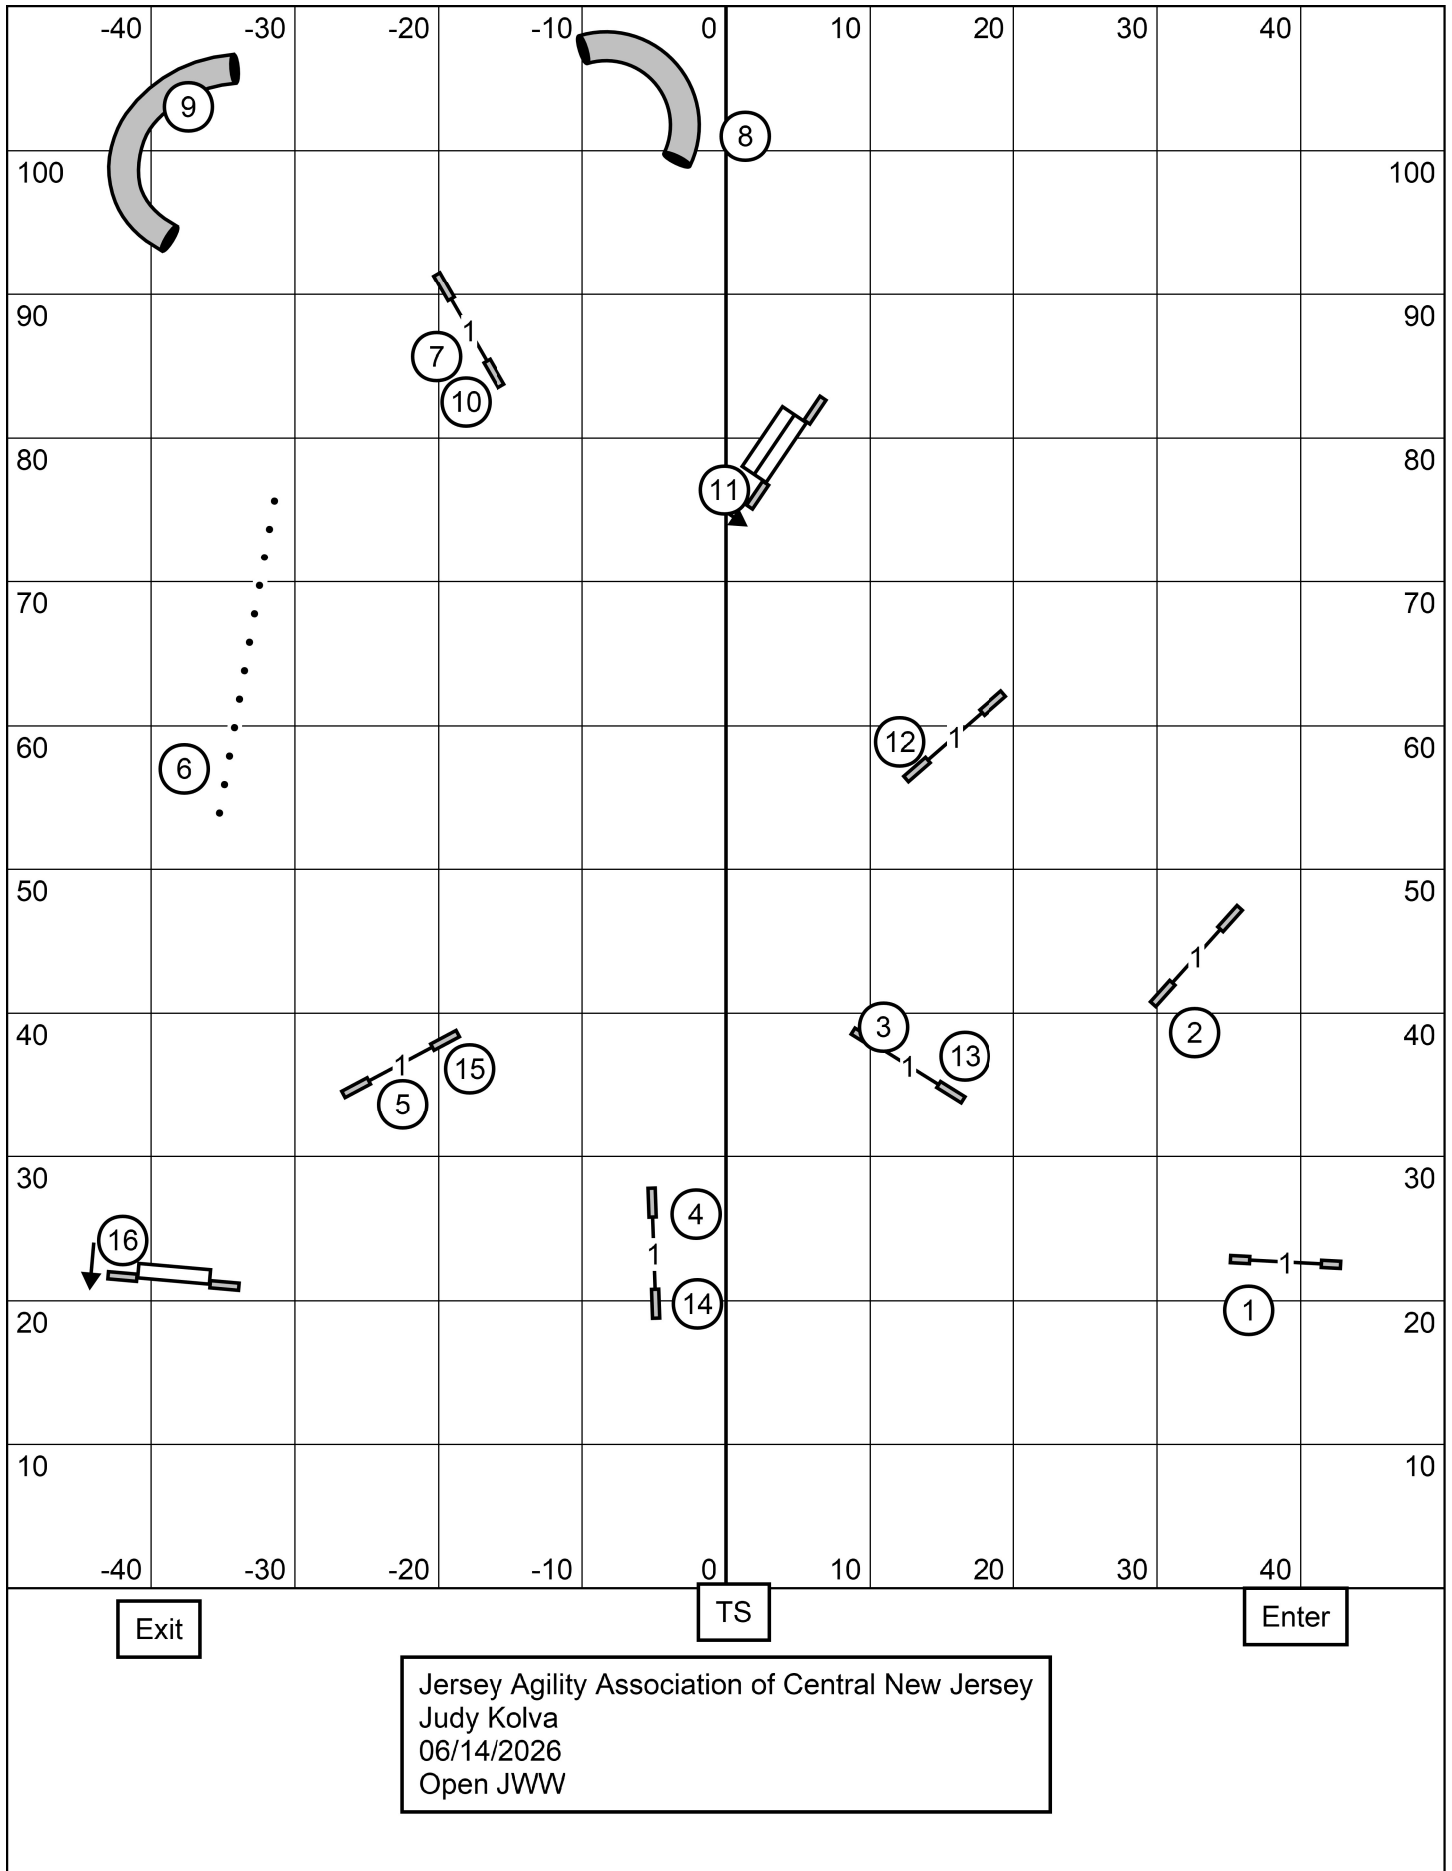

Jersey Agility Association of Central New Jersey
Judy Kolva
06/14/2026
Open JWW