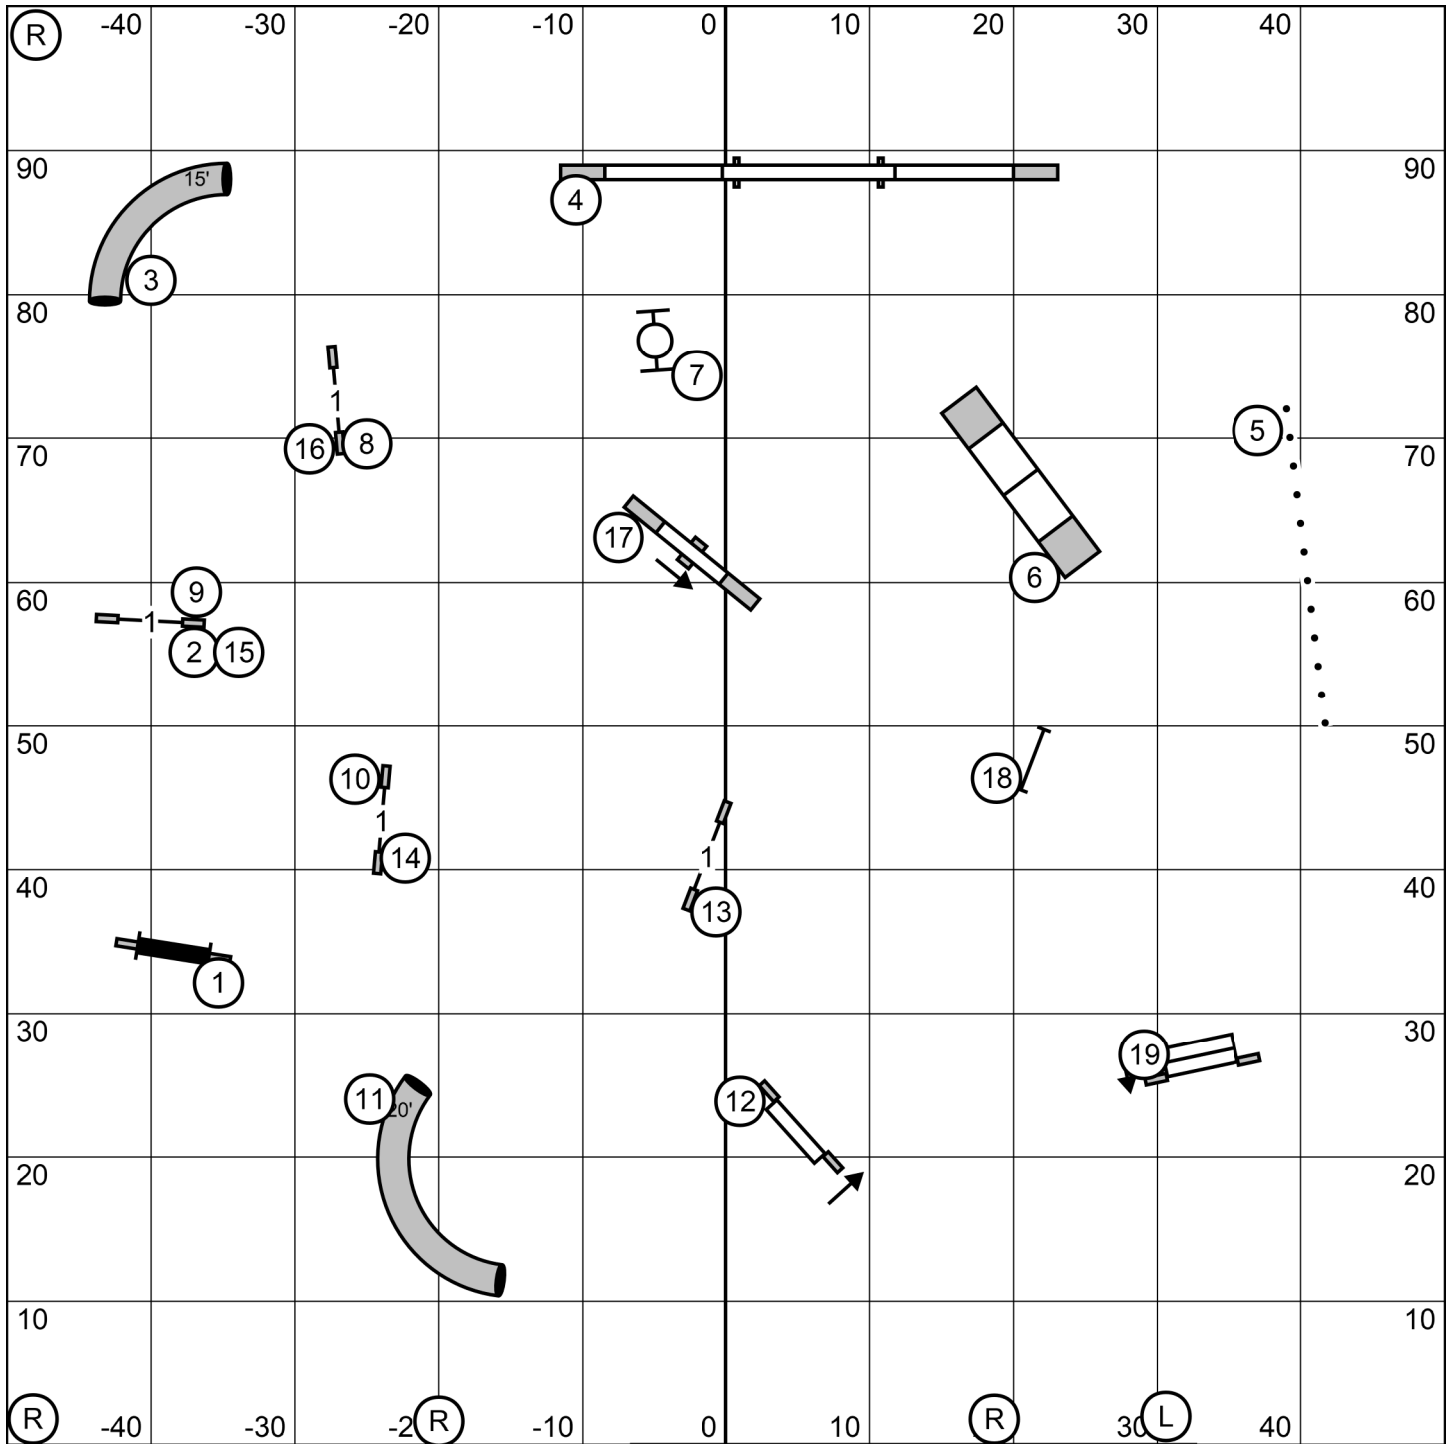

Gate

Next in at #17

(TS)

Jersey Agility of Central N.J.
Manalapan, N.J.
MASTER / EX STANDARD
SUNDAY June 14, 2026
Judge: Christine Bishop

Gate