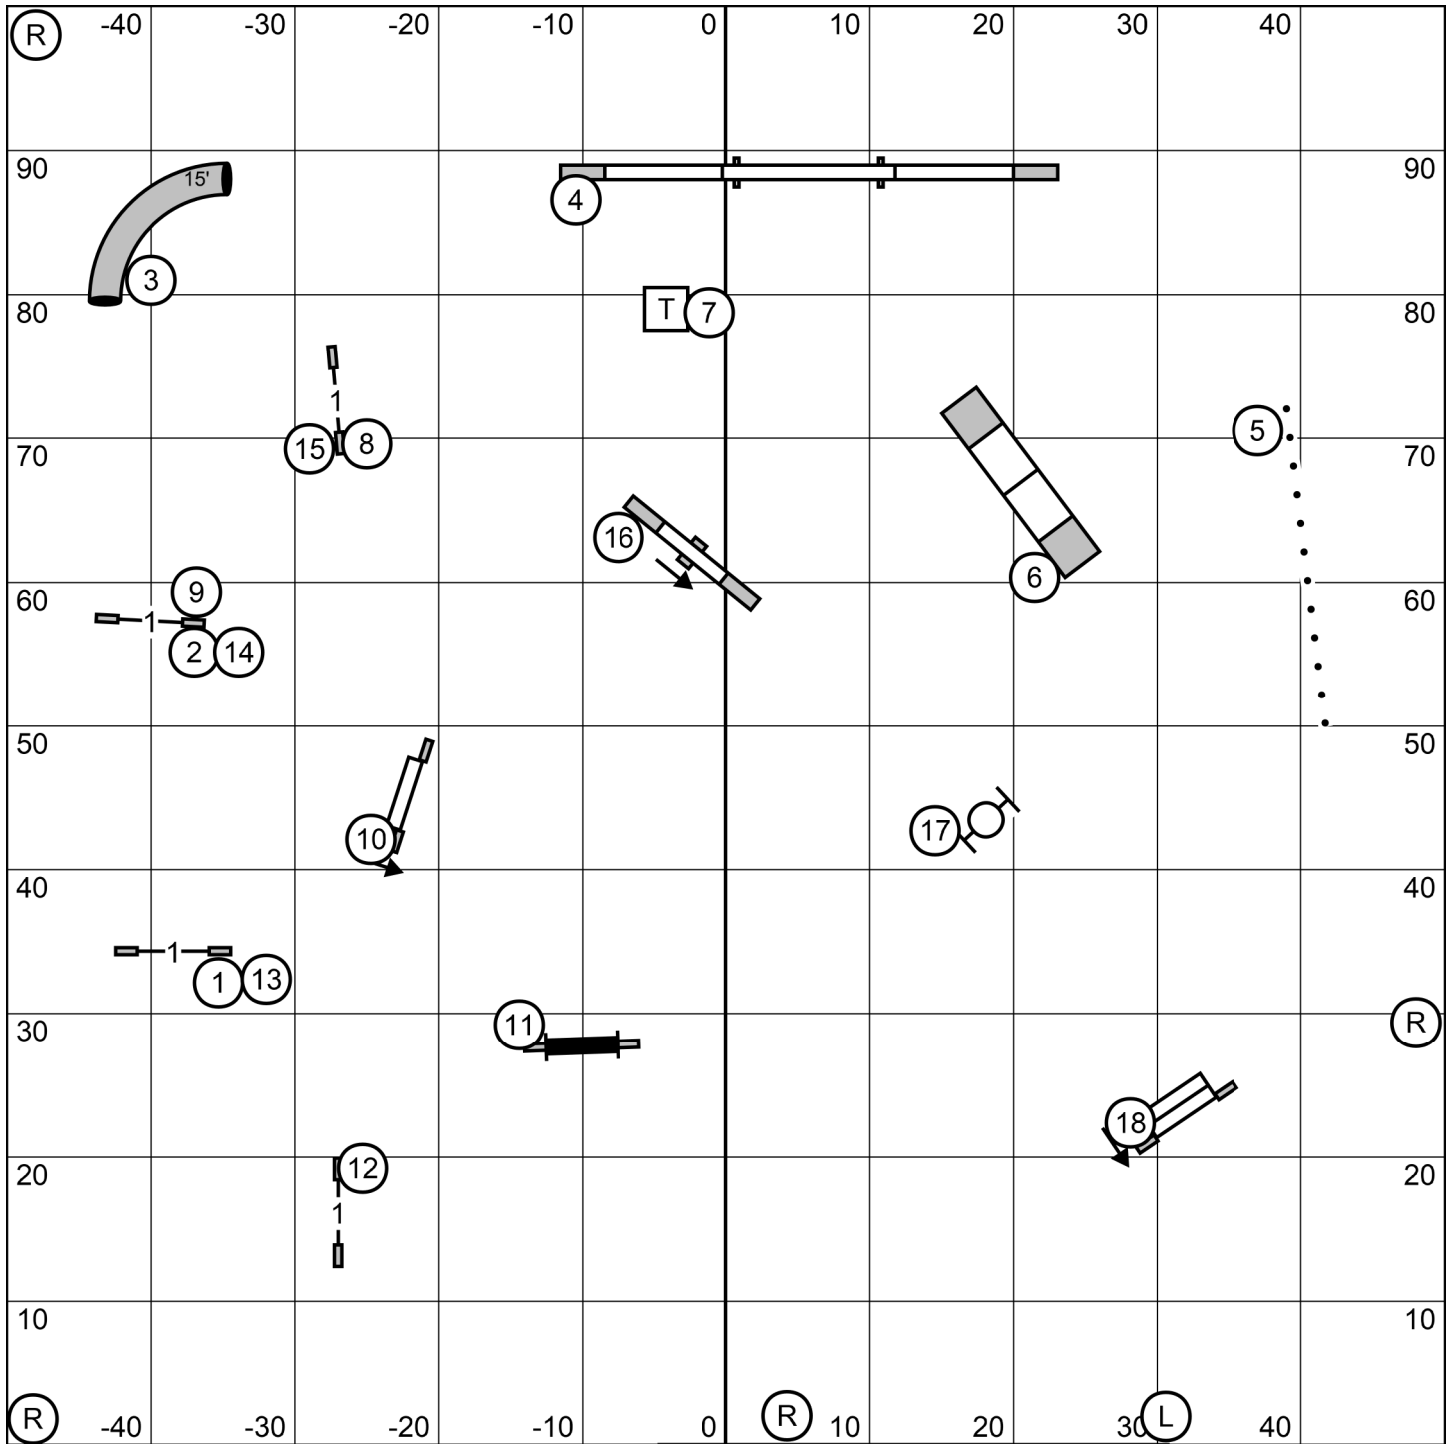

Gate

Next in at #17

(TS)

Jersey Agility of Central N.J.
Manalapan, N.J.
OPEN STANDARD
SUNDAY June 14, 2026
Judge: Christine Bishop

Gate