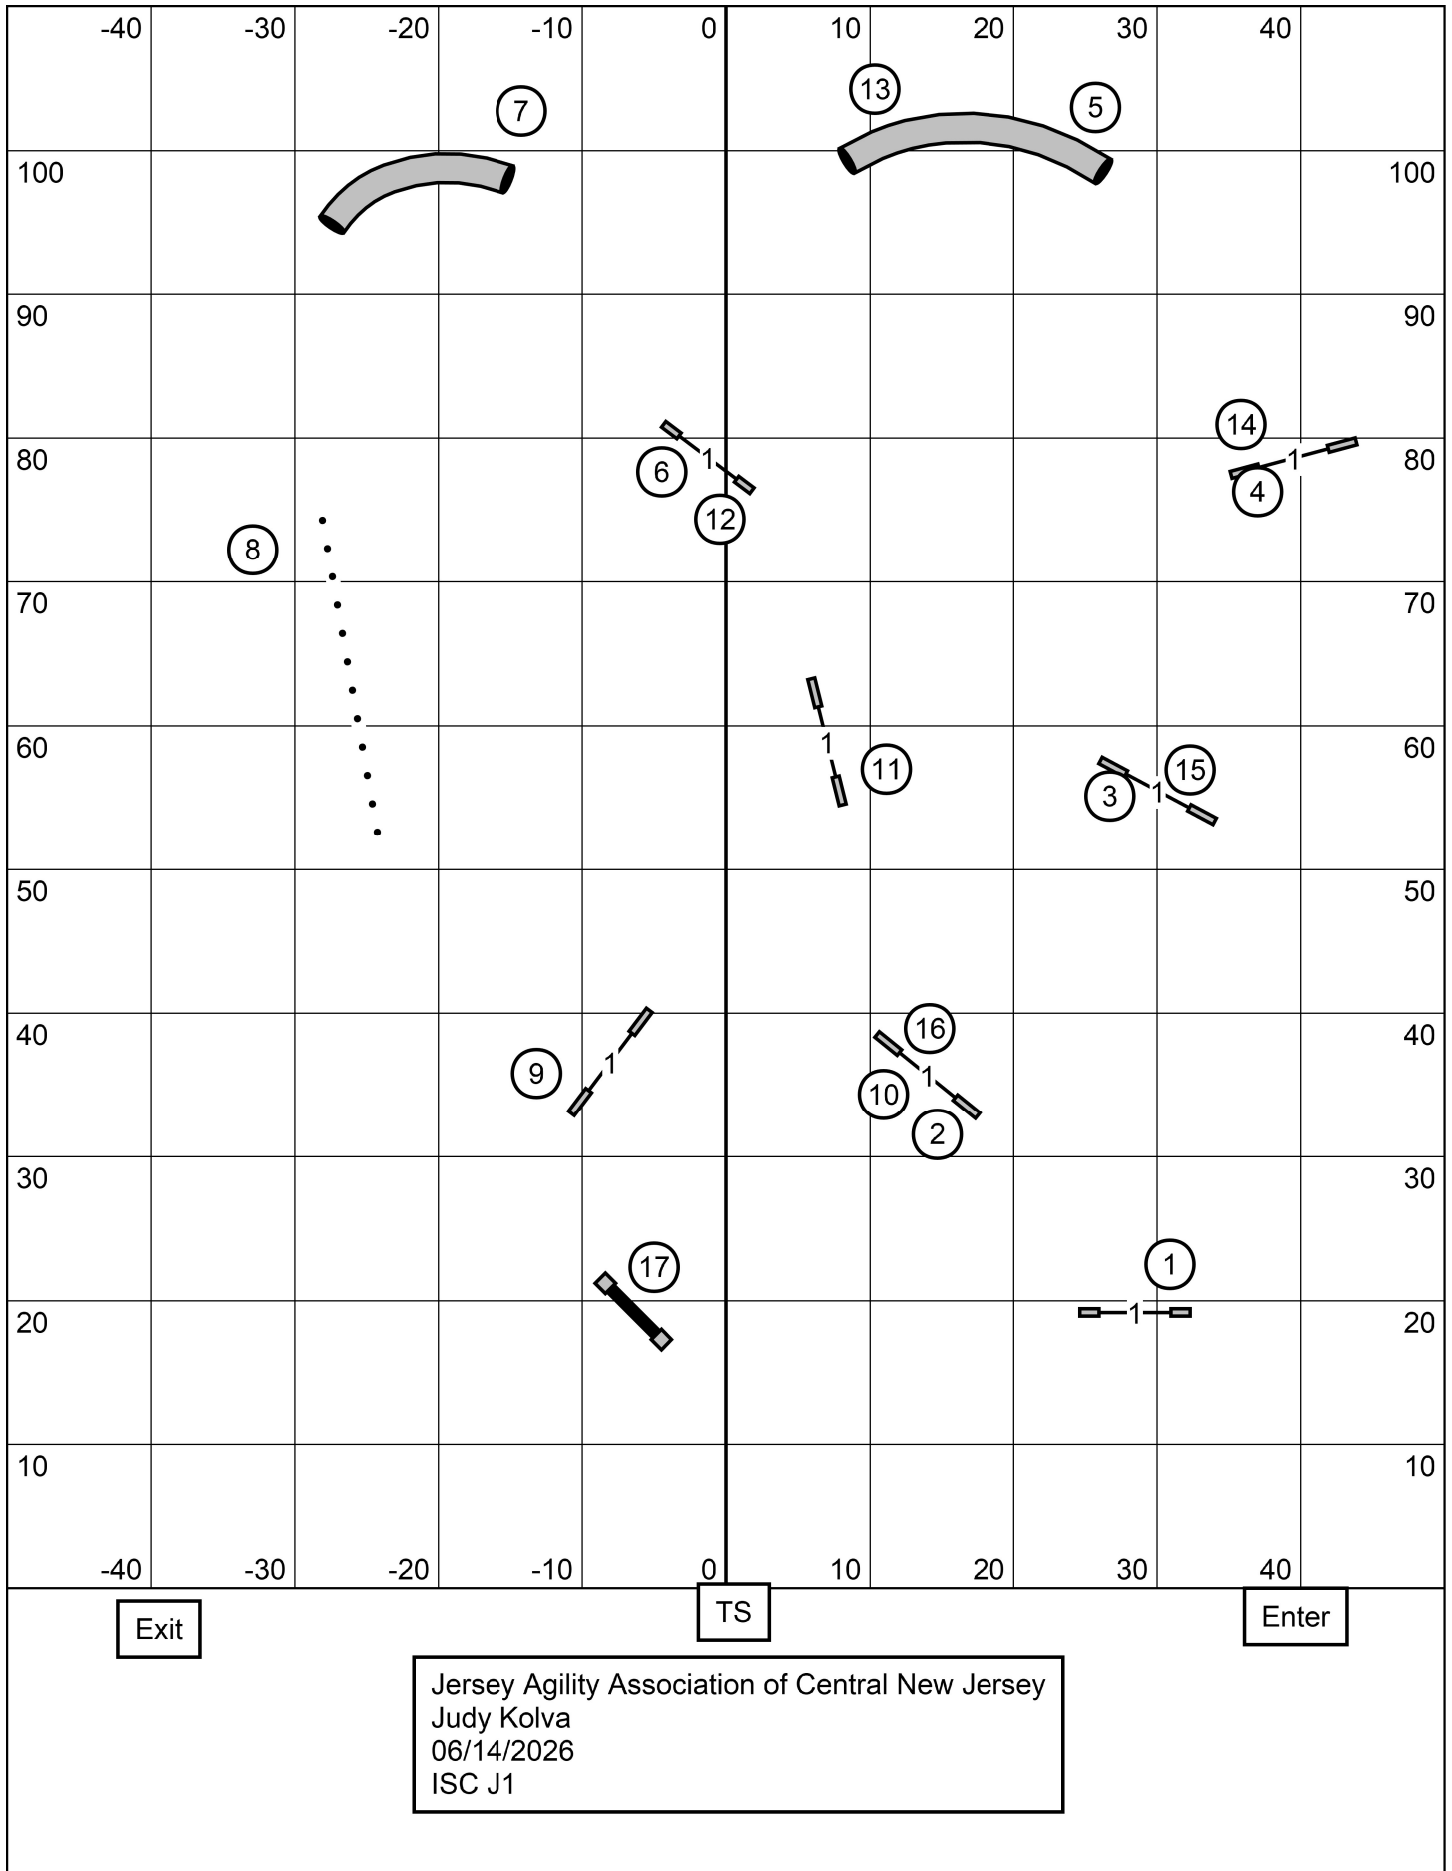

Jersey Agility Association of Central New Jersey
Judy Kolva
06/14/2026
ISC J1