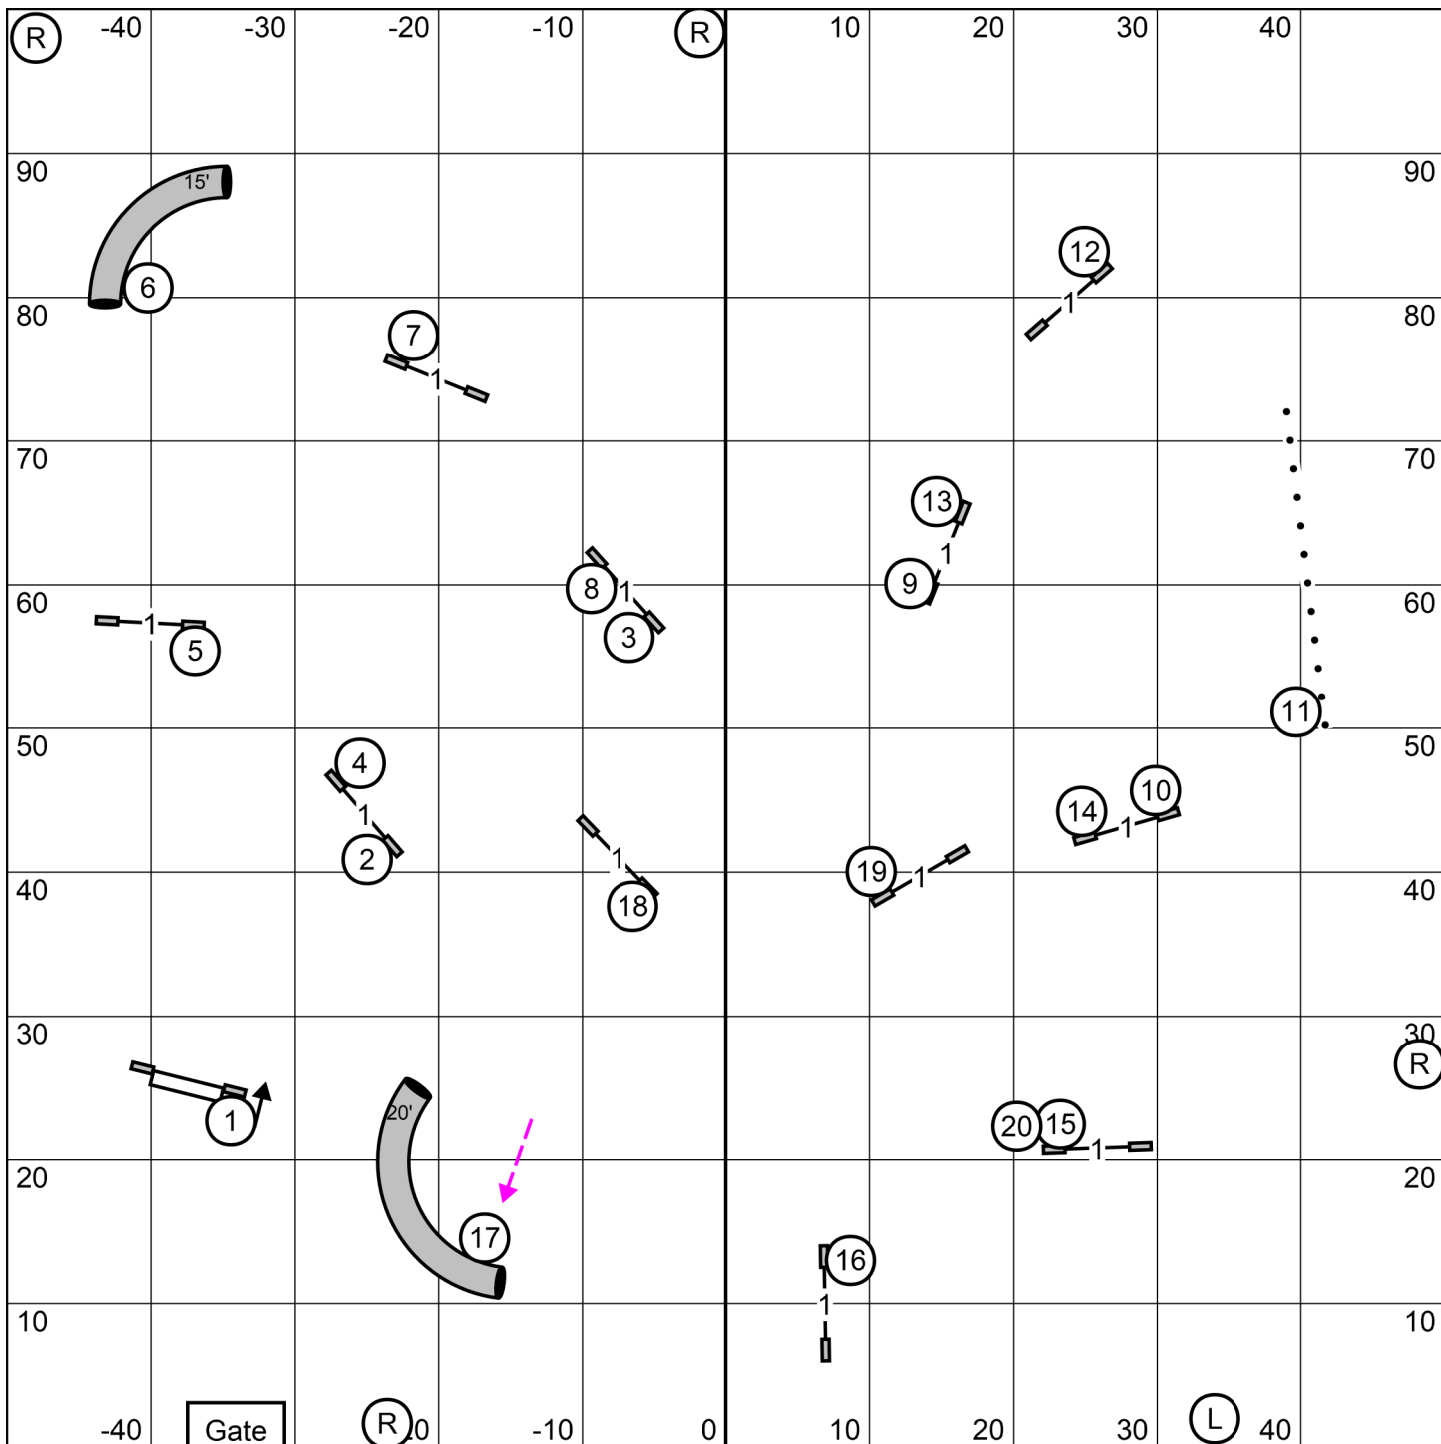

Premier JWW Course Times		
Hgt	Regular	Preferred
4	NA	55 sec
8	50 sec	53 sec
12	48 sec	50 sec
16	45 sec	47 sec
20	42 sec	51 sec
24	46 sec	NA
24C	42 sec	NA

Jersey Agility of Central N.J.
Manalapan, N.J.
PREMIER JWW
SUNDAY June 14, 2026
Judge: Christine Bishop

Next in at
#17