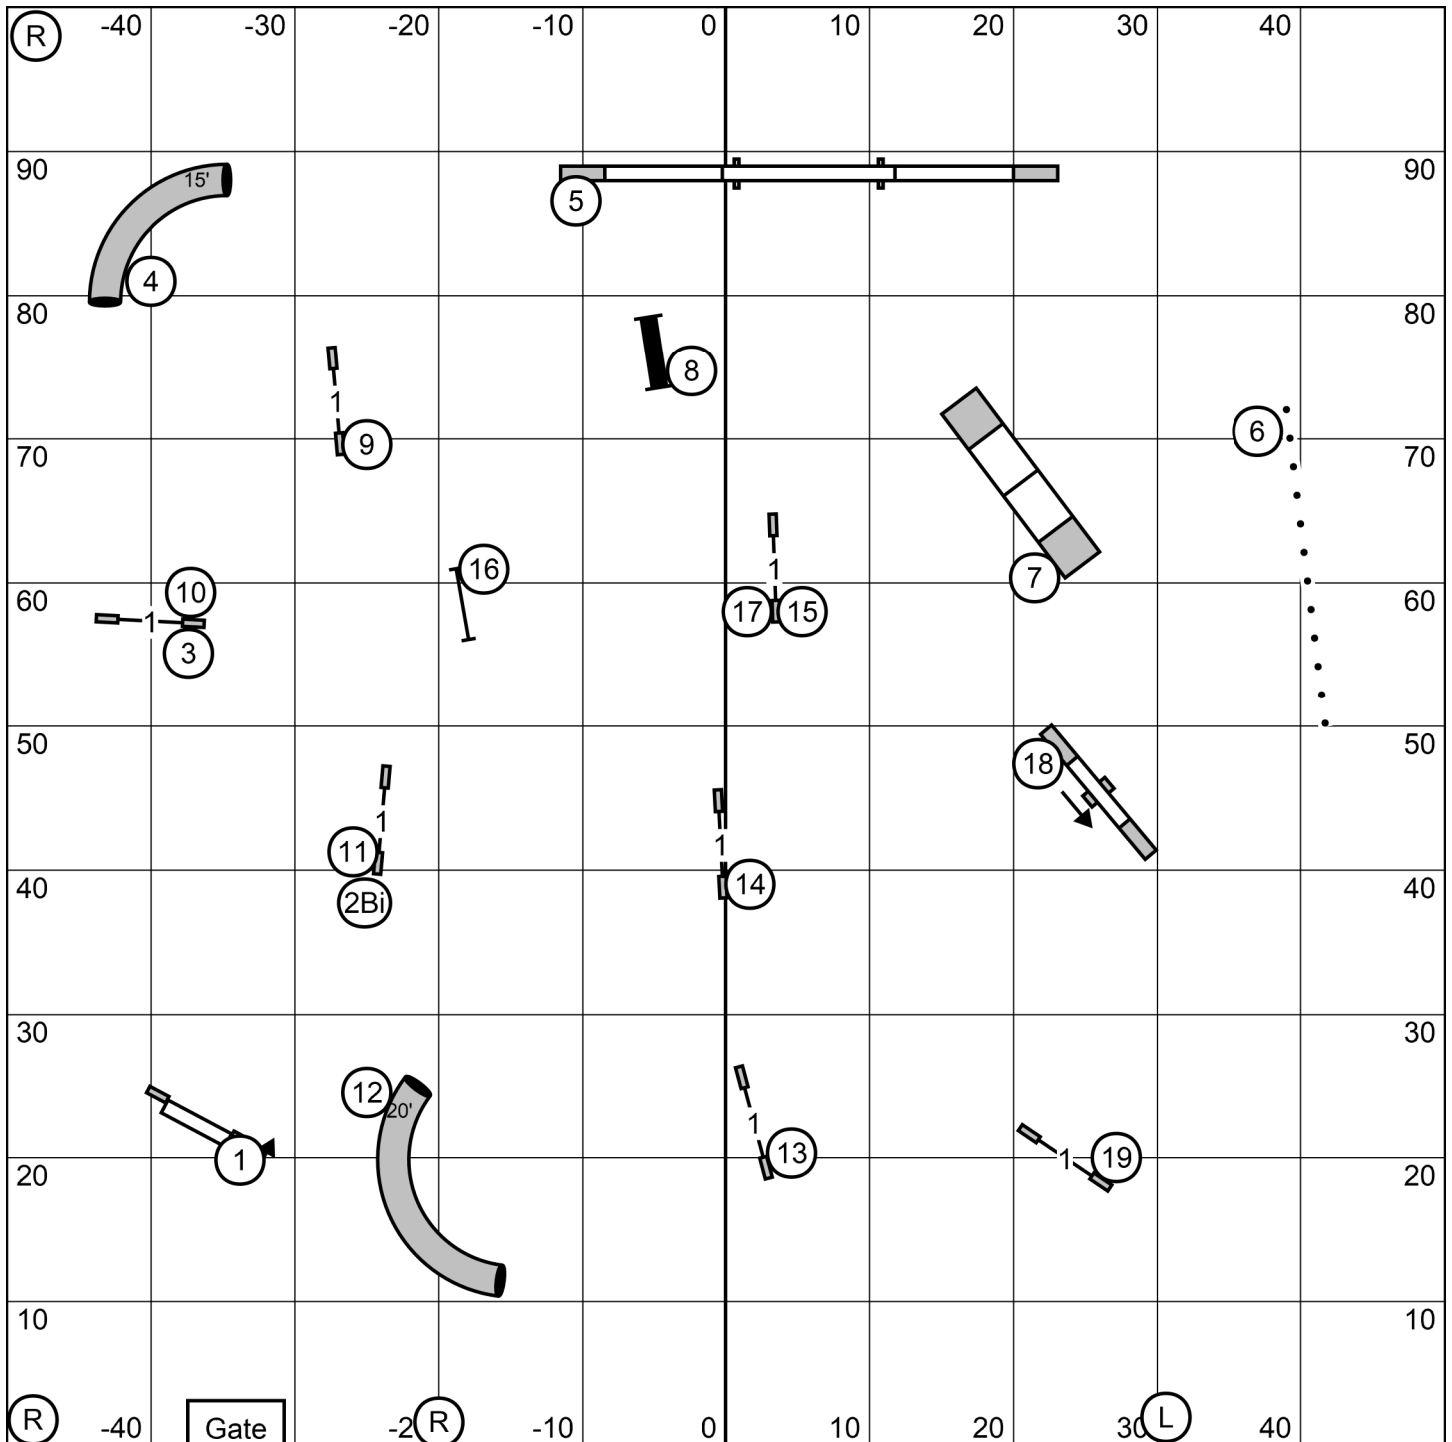

Jersey Agility of Central N.J.
Manalapan, N.J.
PREMIER JWW
SUNDAY June 14, 2026
Judge: Christine Bishop

Next in at
 #17

| Premier Standard Course Times | | |
|-------------------------------|---------|-----------|
| Hgt | Regular | Preferred |
| 4 | NA | 74 sec |
| 8 | 69 sec | 74 sec |
| 12 | 65 sec | 65 sec |
| 16 | 60 sec | 60 sec |
| 20 | 55 sec | 65 sec |
| 24 | 60 sec | NA |
| 24C | 55 sec | NA |

Jersey Agility of Central N.J.
Manalapan, N.J.
PREMIER STANDARD
SUNDAY June 14, 2026
Judge: Christine Bishop

Next in at
 #17

Gate

Next in at #17

(TS)

Jersey Agility of Central N.J.
 Manalapan, N.J.
MASTER / EX STANDARD
SUNDAY June 14, 2026
 Judge: Christine Bishop