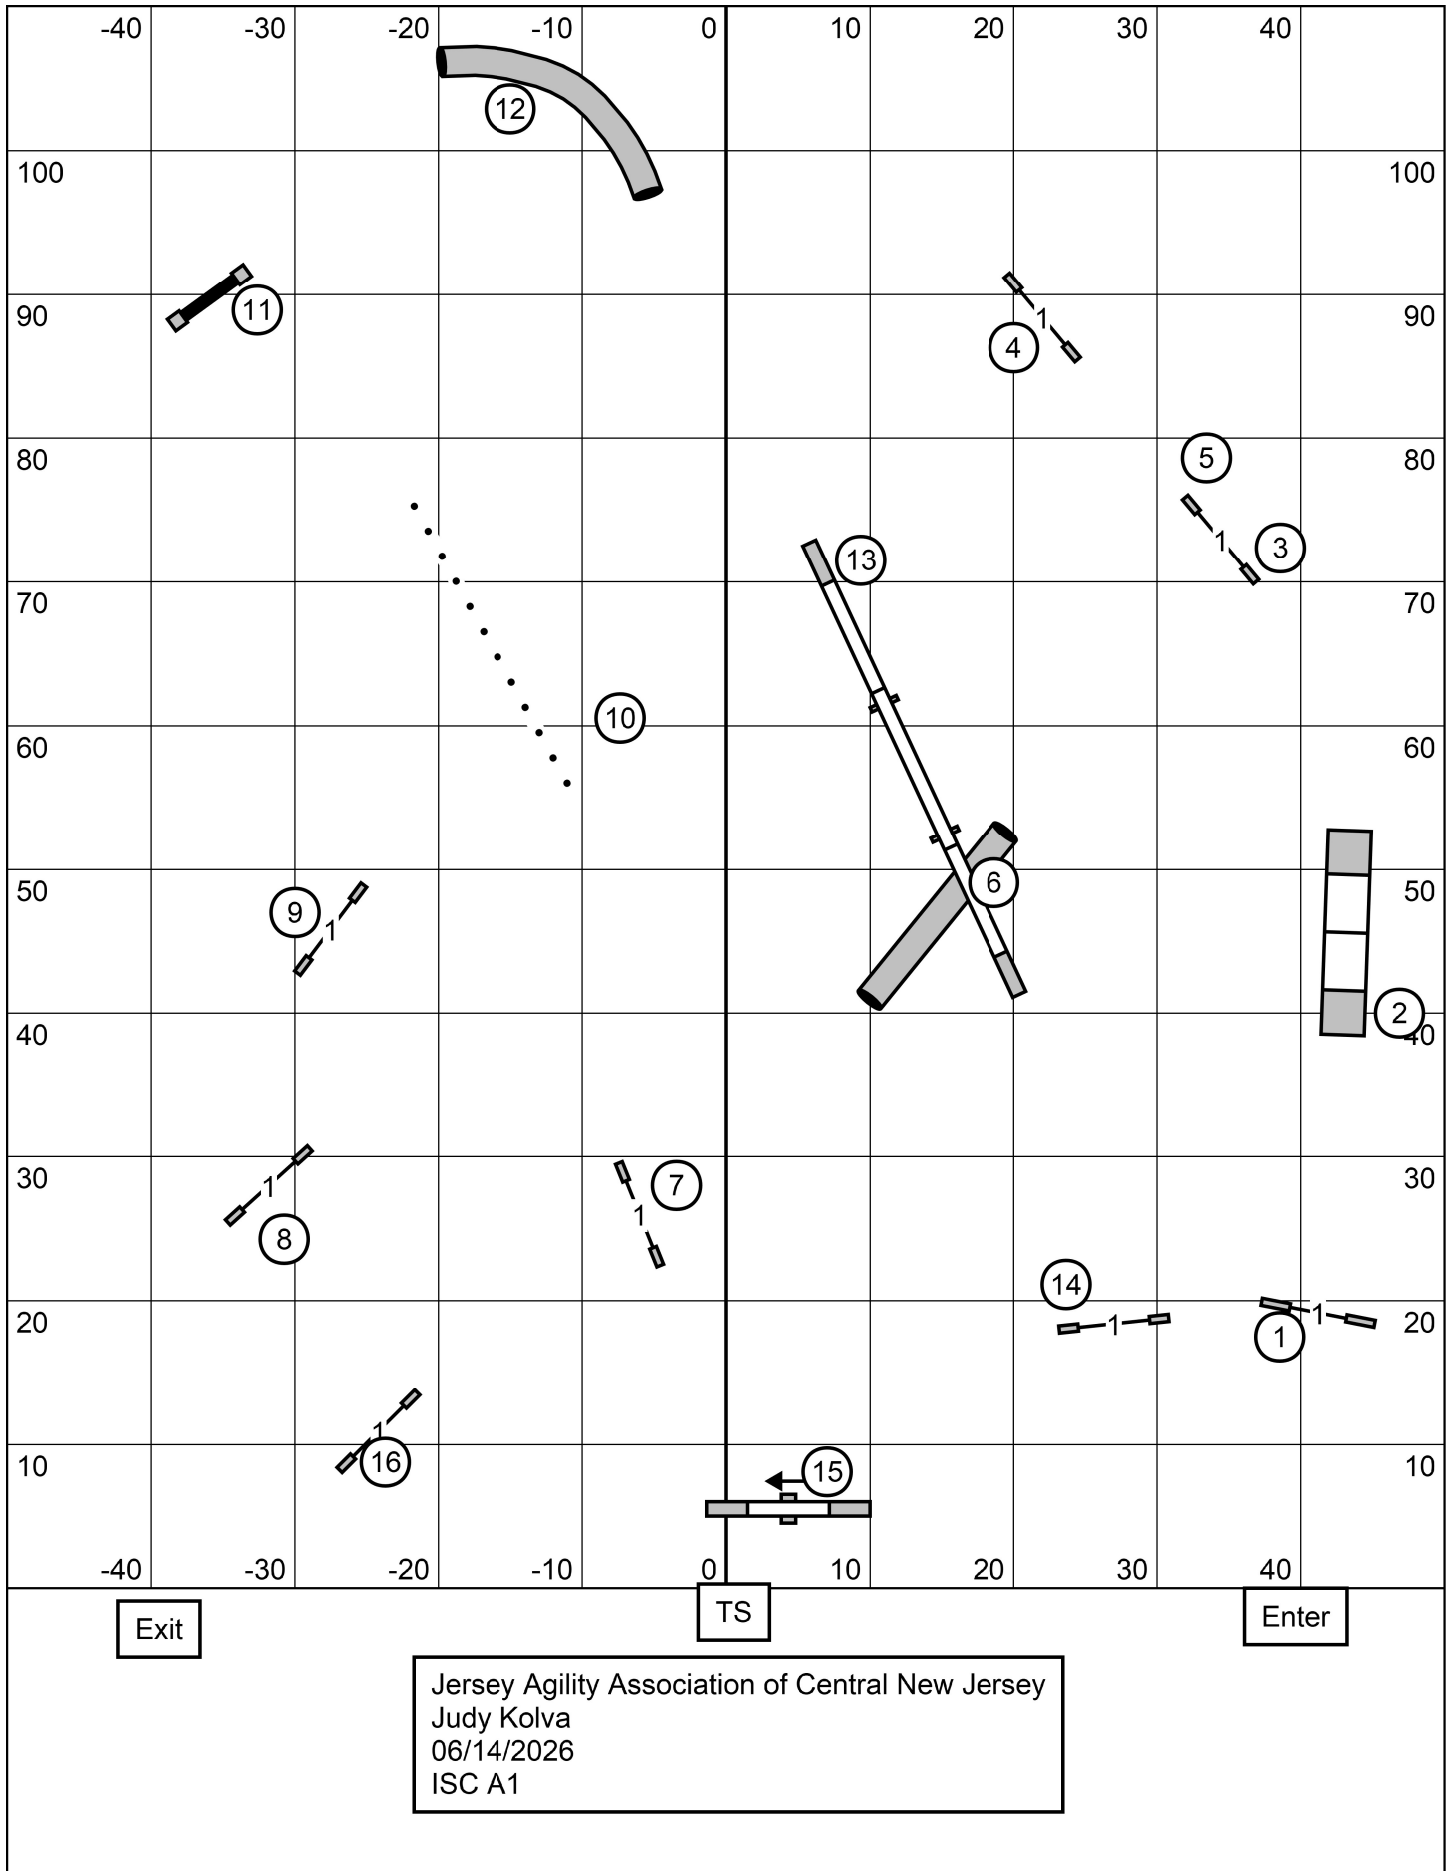

Jersey Agility Association of Central New Jersey
Judy Kolva
06/14/2026
ISC A1