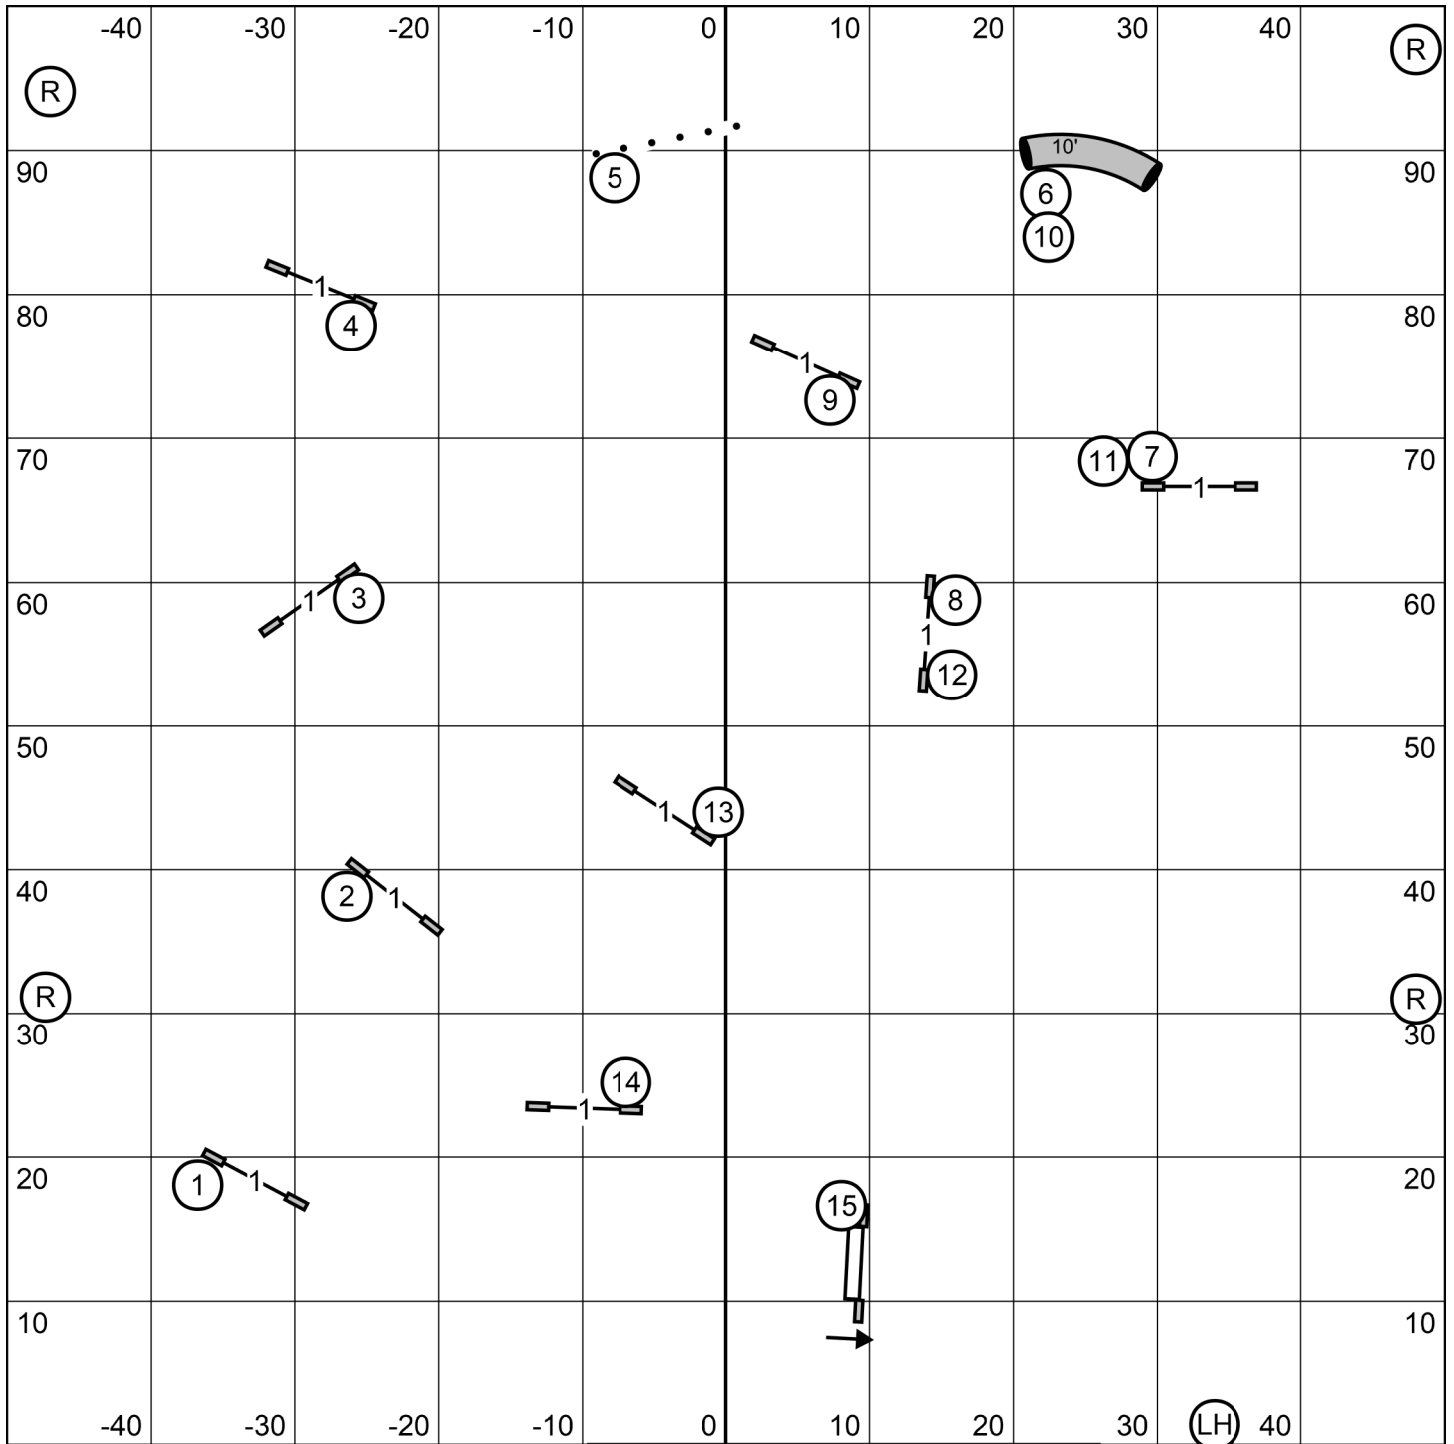

Gate

(TS)

Jersey Agility of Central N.J.
Manalapan, N.J.
NOVICE JWW
Saturday June 13, 2026
Judge: Christine Bishop

Gate

**Next in at
#15**