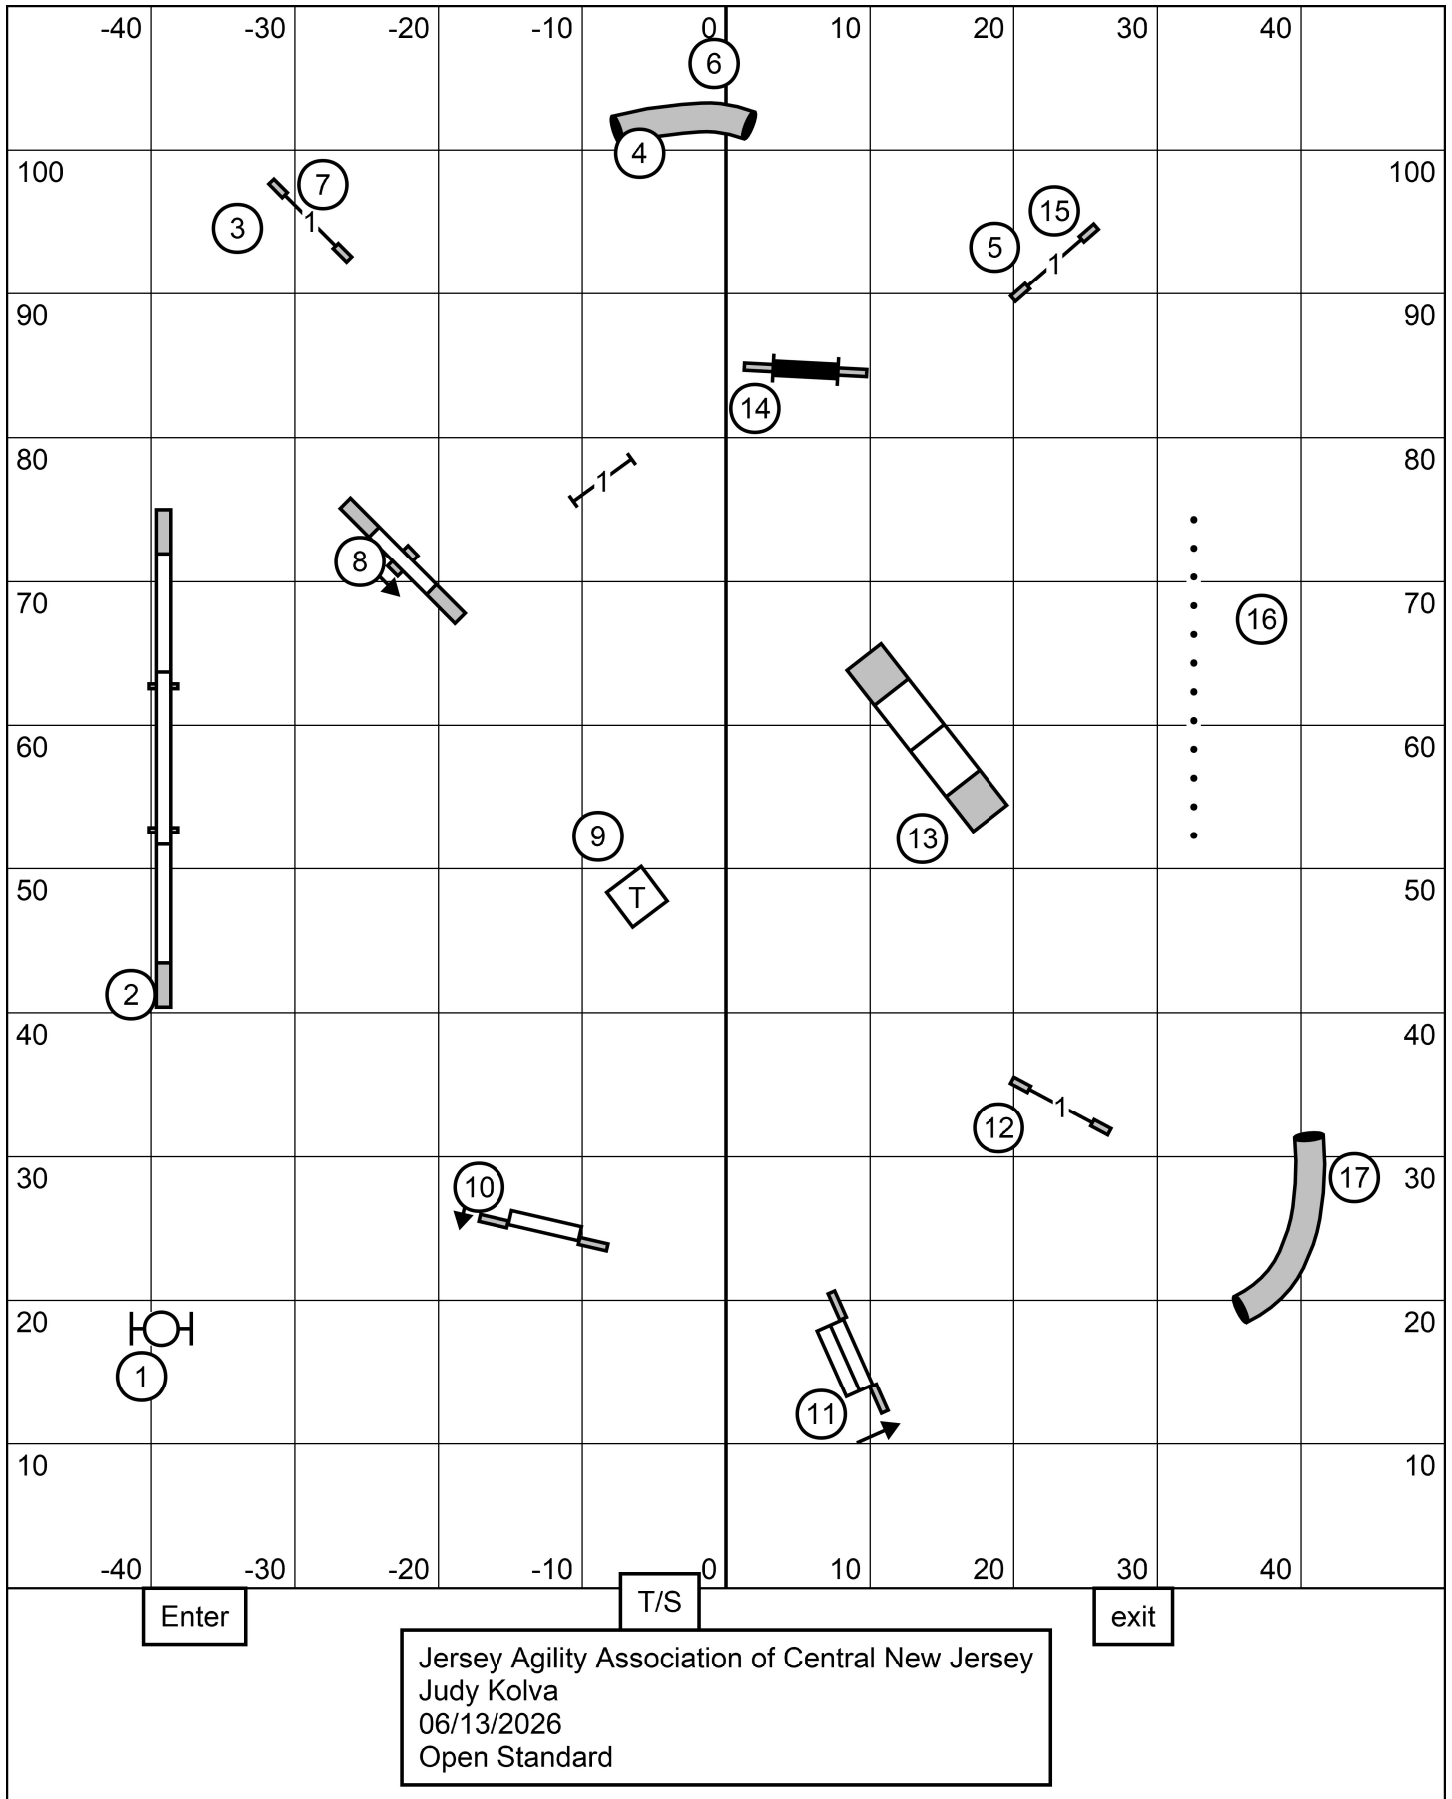

Jersey Agility Association of Central New Jersey
 Judy Kolva
 06/13/2026
 Novice Standard

NOVICE SEND: 6-9 **OPEN SEND: 9-5 or 5-9 (green line)** **EX SEND 9-5-1 or 1-5-9**

Gate (TS) Jersey Agility of Central N.J. Manalapan, N.J. Gate

Regular		Preferred	
8	38 sec	4	41 sec
12 / 16	35 sec	8 / 12	38 sec
20 / 24 / 24C	32 sec	16 / 20	35 sec

FAST
Saturday June 13, 2026
 Judge: Christine Bishop

EX Send: 9-5-1 or 1-5-9
 20 (bonus) + 15 (send) = 35
 Total points needed 60
 SB 35 + 25 = 60

Gate

**Next in at
#15**

Gate

(TS)

Jersey Agility of Central N.J.
Manalapan, N.J.
MASTER / EX JWW
Saturday June 13, 2026
Judge: Christine Bishop

Gate

Next in at
#18

(R)

Gate

**Next in at
#19**