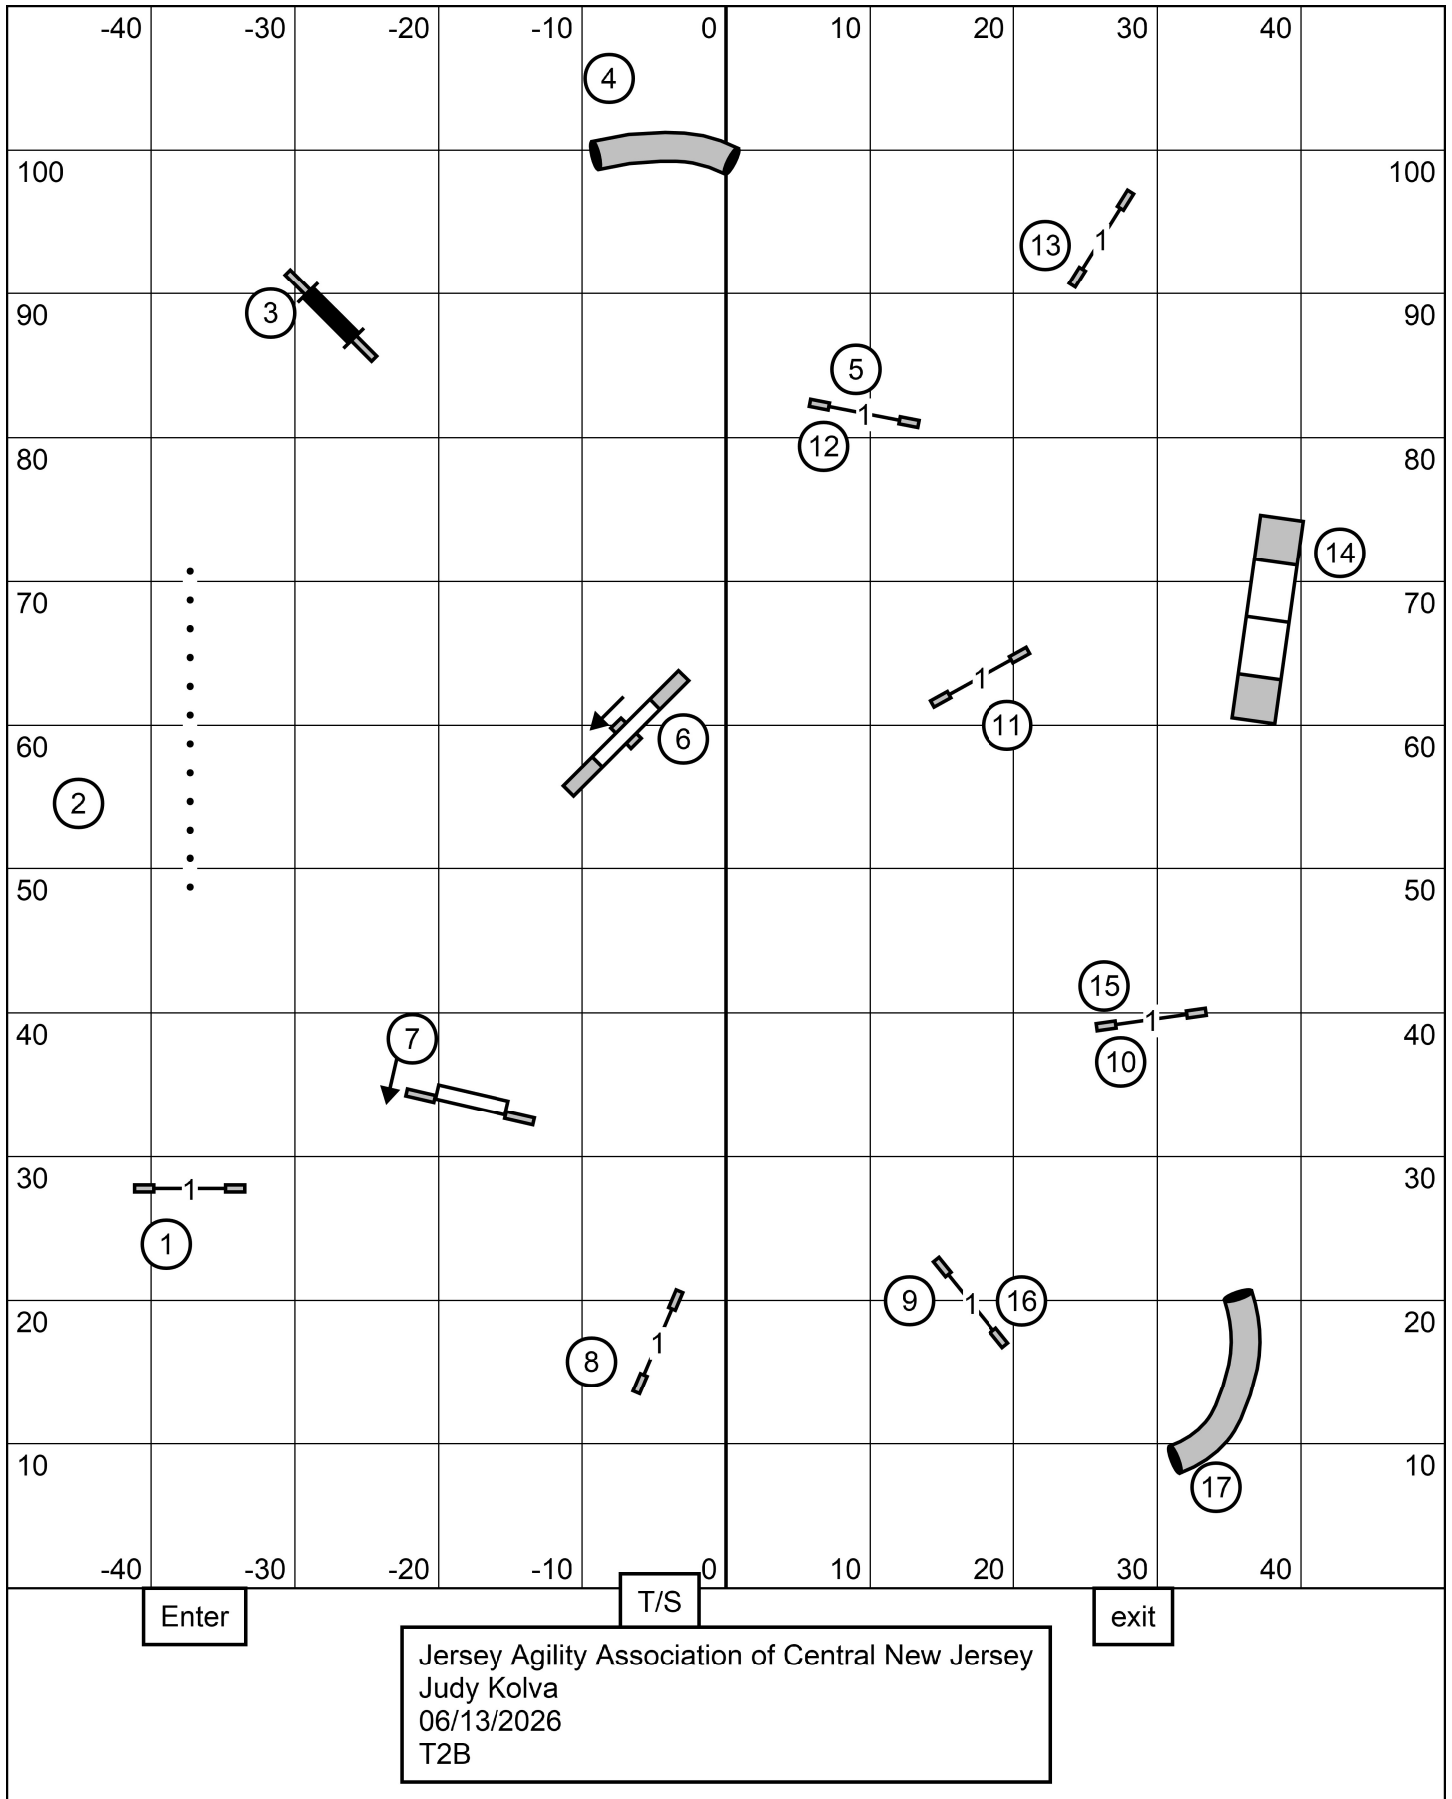

Jersey Agility Association of Central New Jersey
 Judy Kolva
 06/13/2026
 Novice Standard

NOVICE SEND: 6-9 **OPEN SEND: 9-5 or 5-9 (green line)** **EX SEND 9-5-1 or 1-5-9**

Gate (TS) Jersey Agility of Central N.J. Manalapan, N.J. Gate

Regular		Preferred	
8	38 sec	4	41 sec
12 / 16	35 sec	8 / 12	38 sec
20 / 24 / 24C	32 sec	16 / 20	35 sec

FAST
Saturday June 13, 2026
 Judge: Christine Bishop

EX Send: 9-5-1 or 1-5-9
 20 (bonus) + 15 (send) = 35
 Total points needed 60
 SB 35 + 25 = 60