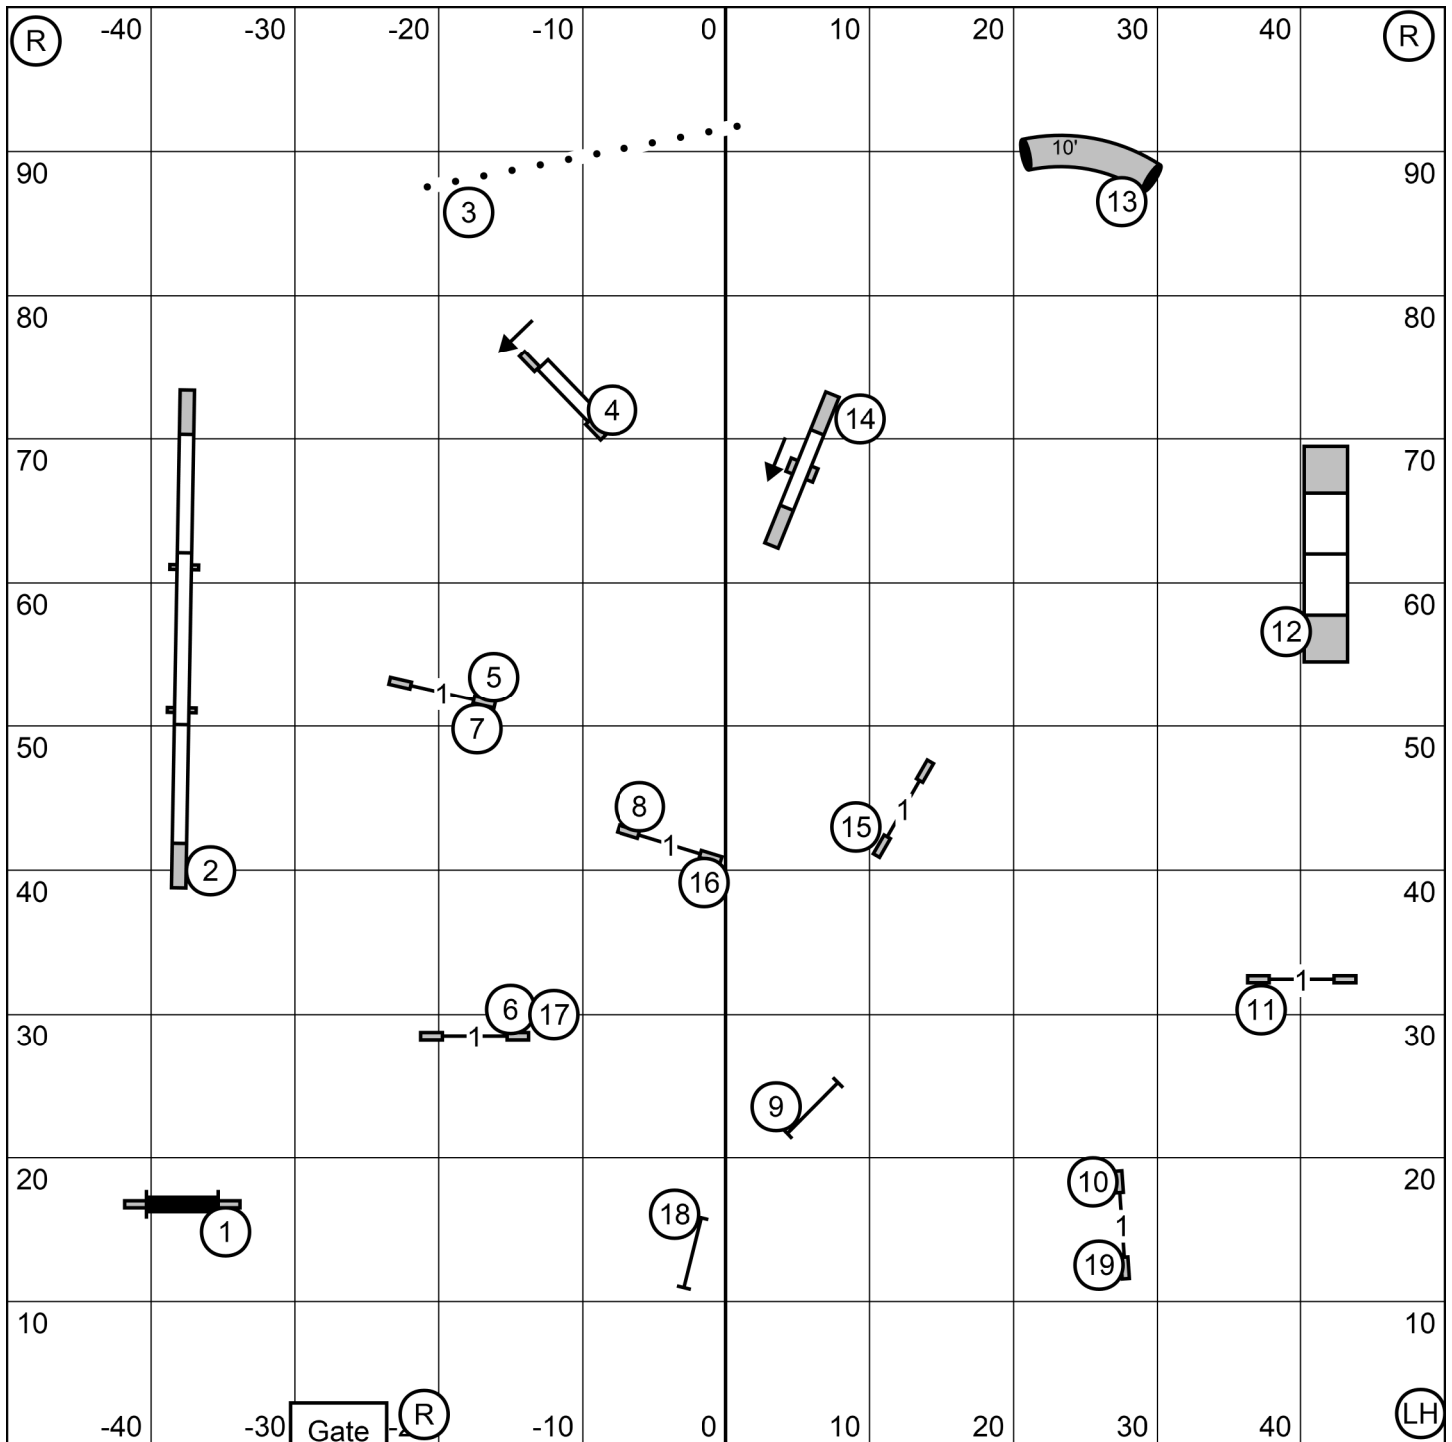

Gate

**Next in at
#15**

Gate

(TS)

Jersey Agility of Central N.J.
Manalapan, N.J.
MASTER / EX JWW
Saturday June 13, 2026
Judge: Christine Bishop

Gate

Next in at
#18

(R)