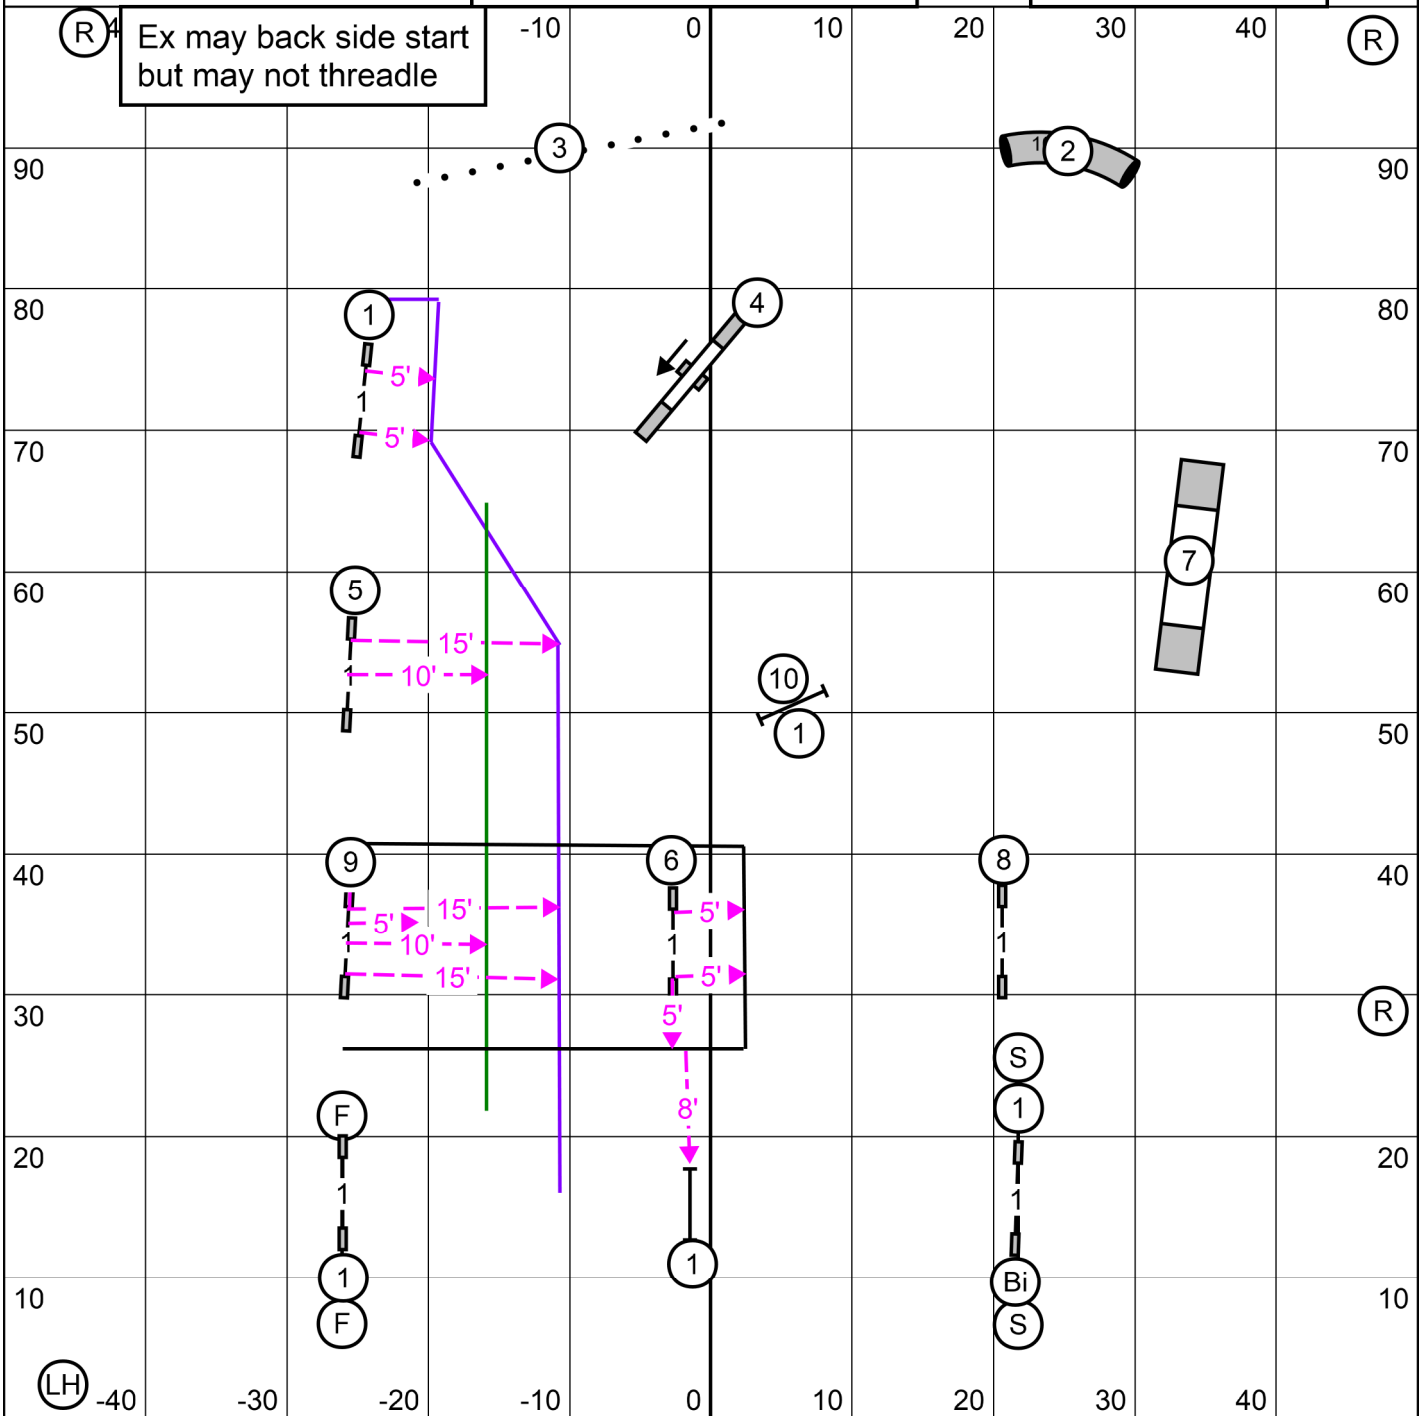

Jersey Agility Association of Central New Jersey
 Judy Kolva
 06/13/2026
 Novice Standard

NOVICE SEND: 6-9 **OPEN SEND: 9-5 or 5-9 (green line)** **EX SEND 9-5-1 or 1-5-9**

Gate (TS) Jersey Agility of Central N.J. Manalapan, N.J. Gate

OPEN Send: 9-5 or 5-9
 20 (bonus) + 14 (send) = 34
 Total points needed 55
 SB 34 + 21 = 55

NOVICE Send: 6-9
 20 (bonus) + 15 (send) = 35
 Total points needed 50
 SB 35 + 15 = 50

Gate

(TS)

Jersey Agility of Central N.J.
Manalapan, N.J.
NOVICE JWW
Saturday June 13, 2026
Judge: Christine Bishop