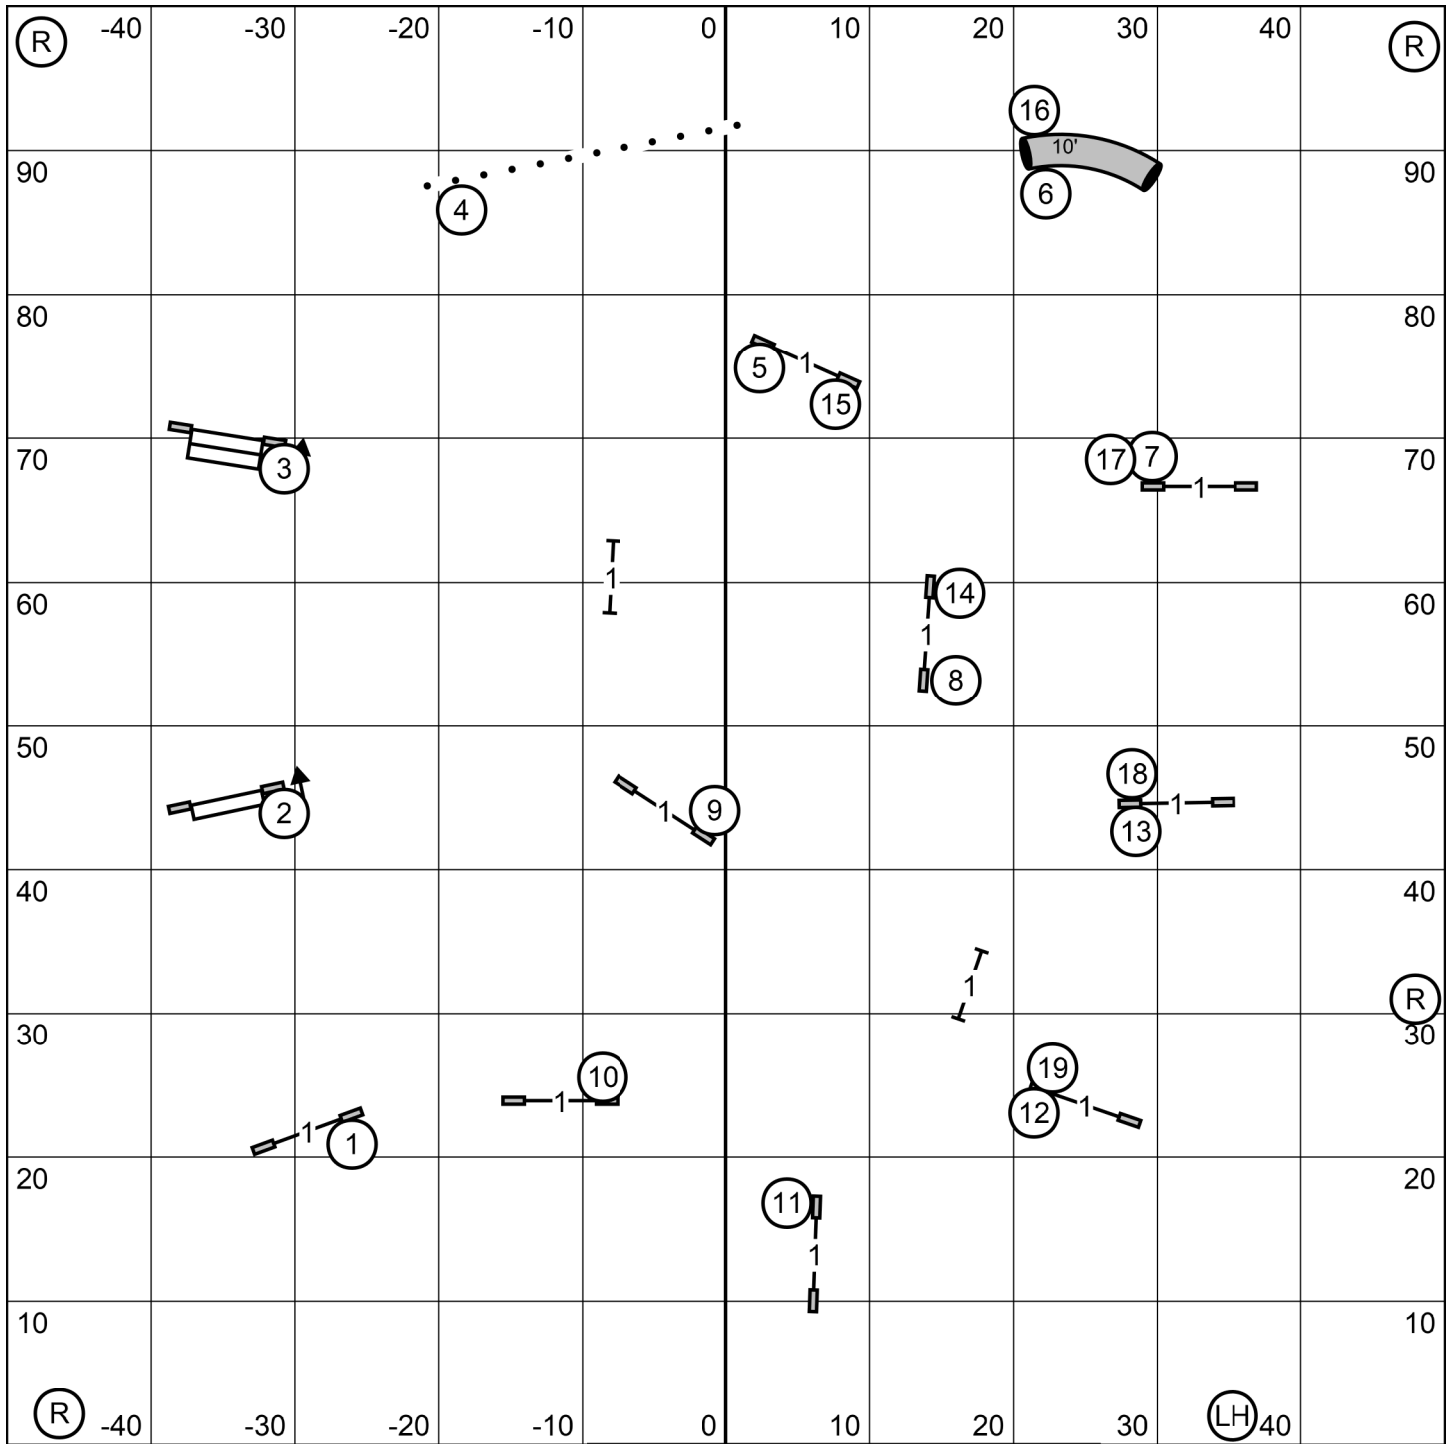

Gate

(TS)

Jersey Agility of Central N.J.
Manalapan, N.J.
MASTER / EX JWW
Saturday June 13, 2026
Judge: Christine Bishop

Gate

Next in at
#18