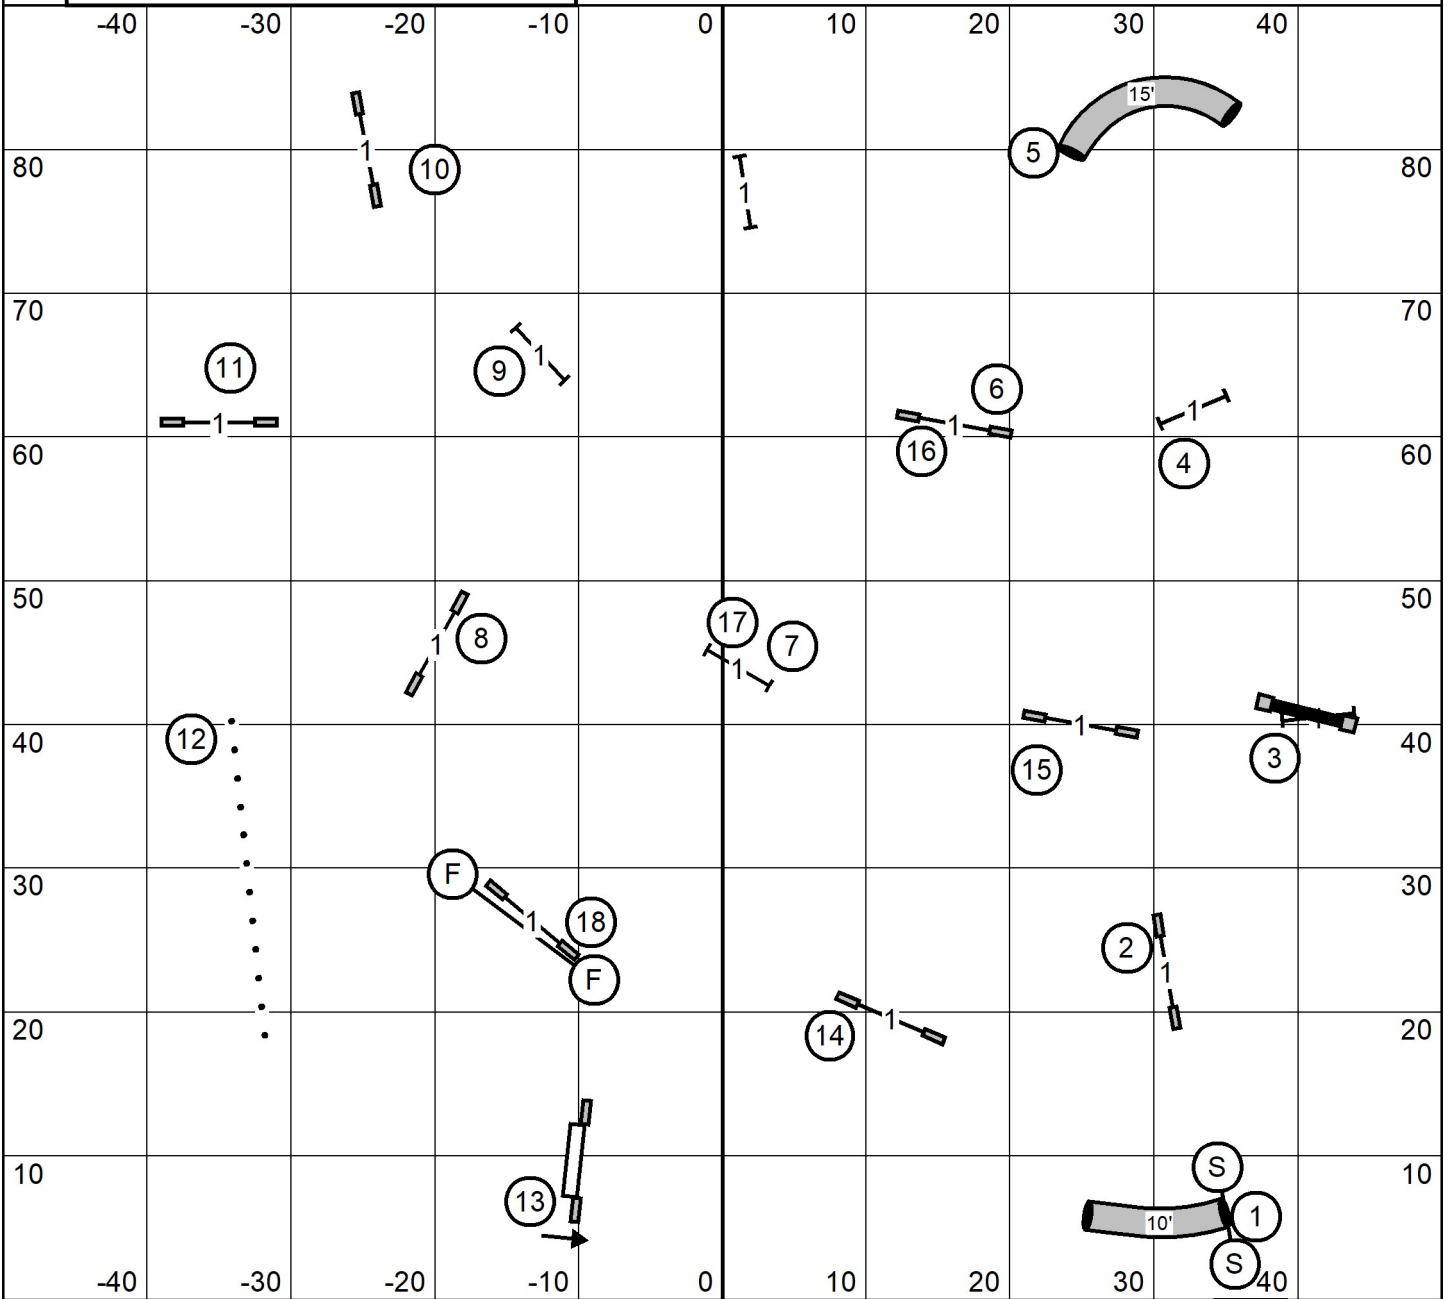

Bayshore Companion Dog Club
Masters/Excellent /P JWW
 Sunday May 31, 2026
 Carol Mount
 100 x90, Indoors, Turf, Etiming

TS

Bayshore Companion Dog Club
Novice A/B/P JWW
 Sunday May 31, 2026
 Carol Mount
 100 x90, Indoors, Turf, Etiming

TS

Bayshore Companion Dog Club
Novice A/B/P Standard
 Sunday May 31, 2026
 Carol Mount
 100 x90, Indoors, Turf, Etiming

TS

Bayshore Companion Dog Club
Open /P Standard
 Sunday May 31, 2026
 Carol Mount
 100 x90, Indoors, Turf, Etiming

TS

Bayshore Companion Dog Club
Time 2 Beat /P
 Sunday May 31, 2026
 Carol Mount
 100 x90, Indoors, Turf, Etiming

TS