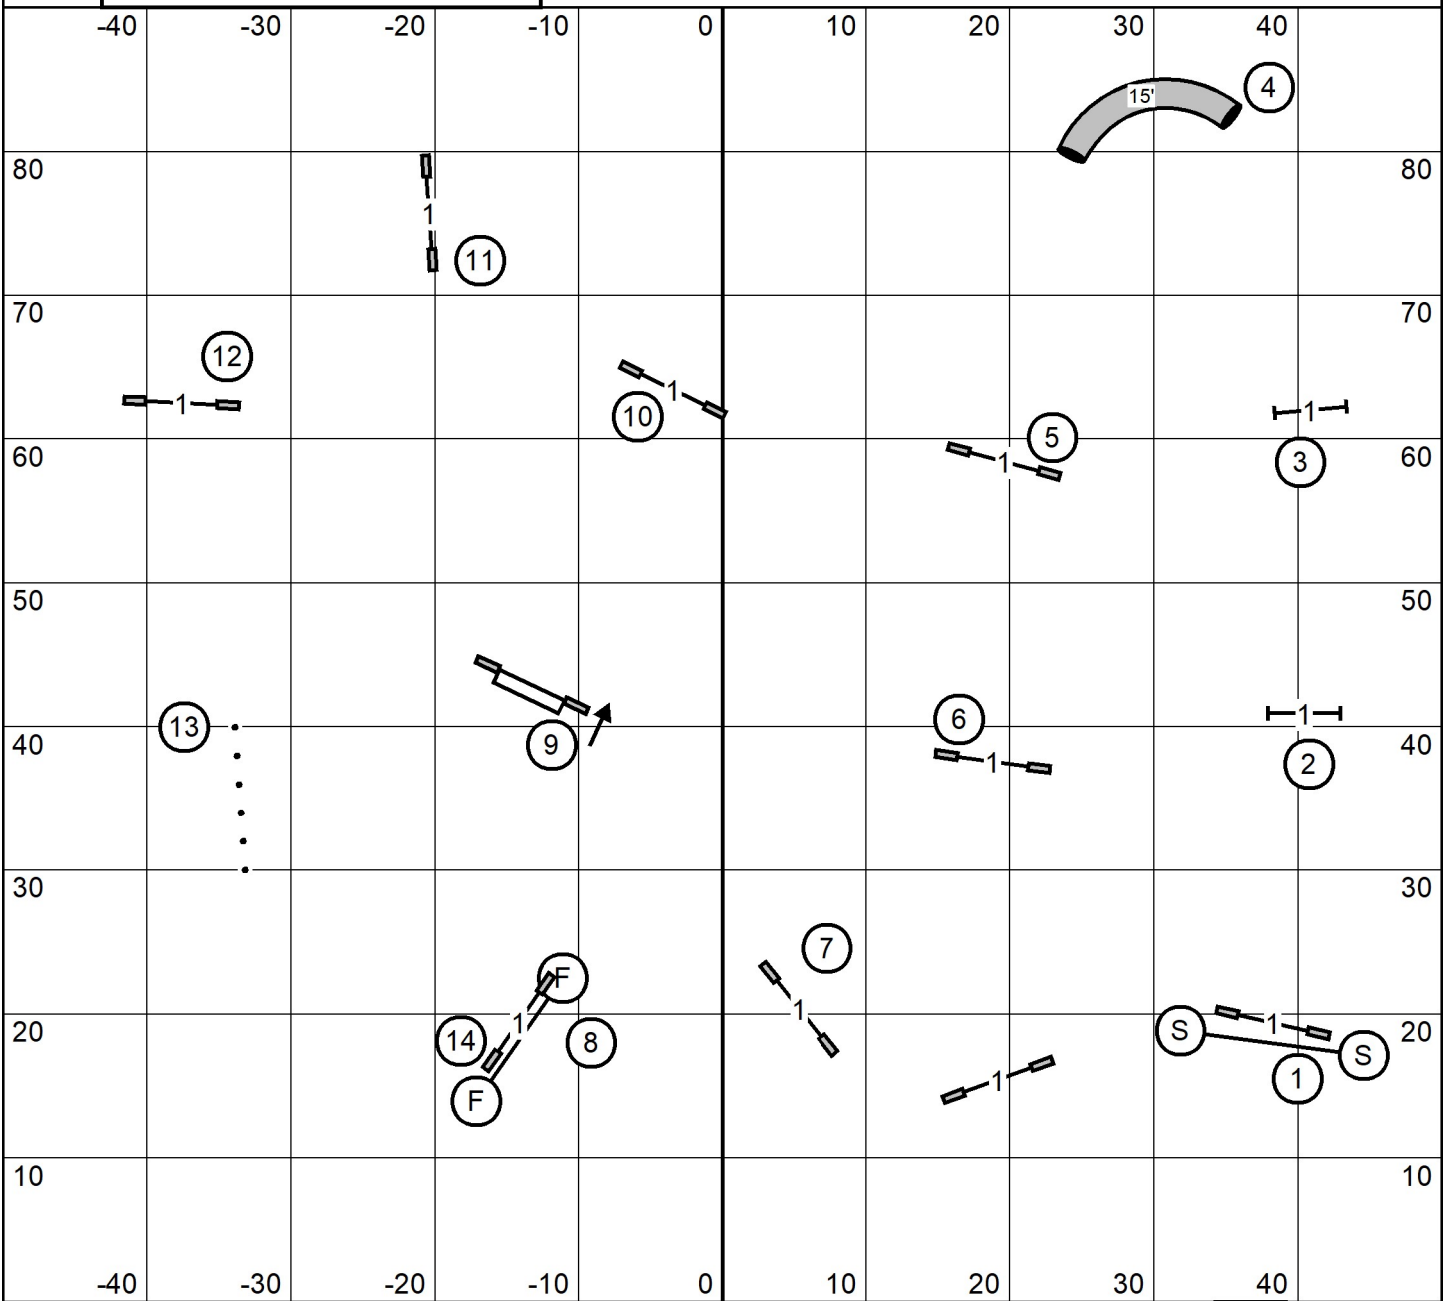

Bayshore Companion Dog Club
Masters/Excellent /P JWW
 Sunday May 31, 2026
 Carol Mount
 100 x90, Indoors, Turf, Etiming

TS

Bayshore Companion Dog Club
Novice A/B/P JWW
 Sunday May 31, 2026
 Carol Mount
 100 x90, Indoors, Turf, Etiming

TS

Bayshore Companion Dog Club
Novice A/B/P Standard
 Sunday May 31, 2026
 Carol Mount
 100 x90, Indoors, Turf, Etiming

TS

Bayshore Companion Dog Club
Open /P Standard
 Sunday May 31, 2026
 Carol Mount
 100 x90, Indoors, Turf, Etiming

TS

Bayshore Companion Dog Club
Time 2 Beat /P
 Sunday May 31, 2026
 Carol Mount
 100 x90, Indoors, Turf, Etiming

TS