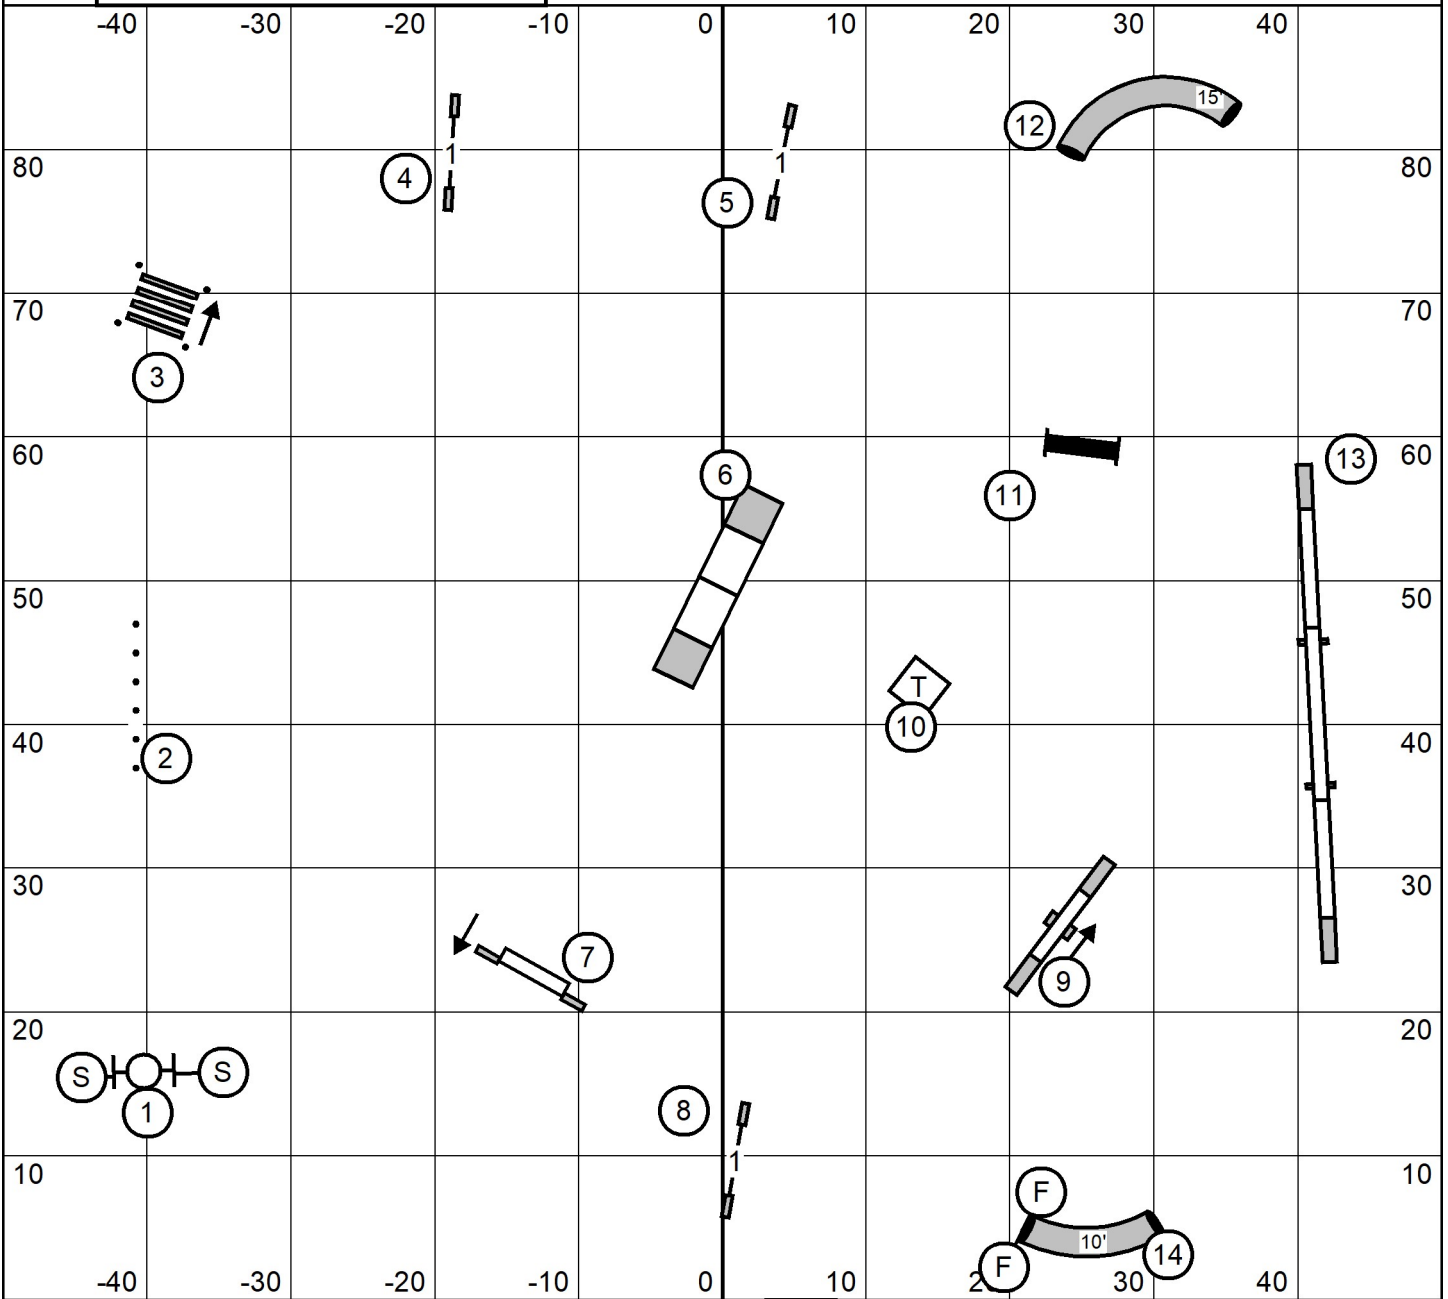

Bayshore Companion Dog Club
Masters/Excellent /P JWW
 Sunday May 31, 2026
 Carol Mount
 100 x90, Indoors, Turf, Etiming

TS

Bayshore Companion Dog Club
Novice A/B/P JWW
 Sunday May 31, 2026
 Carol Mount
 100 x90, Indoors, Turf, Etiming

TS

Bayshore Companion Dog Club
Novice A/B/P Standard
 Sunday May 31, 2026
 Carol Mount
 100 x90, Indoors, Turf, Etiming

TS

Bayshore Companion Dog Club
Open /P Standard
 Sunday May 31, 2026
 Carol Mount
 100 x90, Indoors, Turf, Etiming

TS

Bayshore Companion Dog Club
Time 2 Beat /P
 Sunday May 31, 2026
 Carol Mount
 100 x90, Indoors, Turf, Etiming

TS