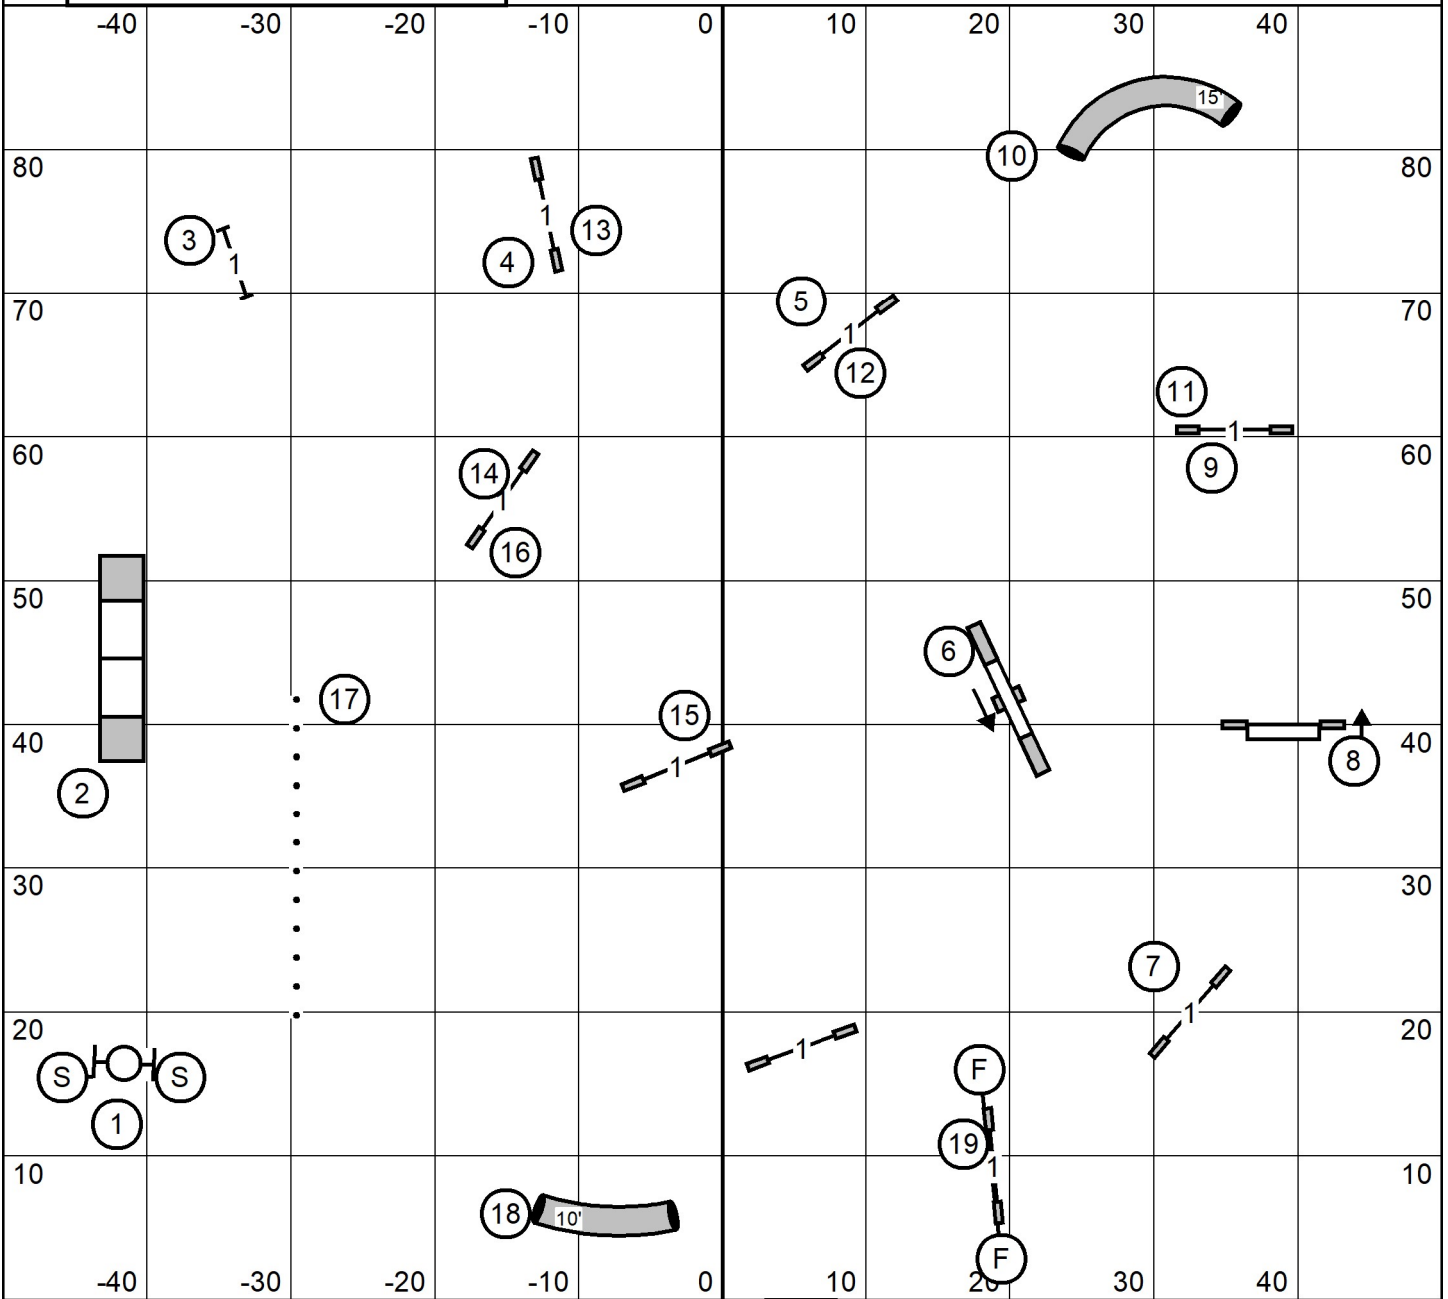

TS

Bayshore Companion Dog Club
Novice A/B/P Standard
 Sunday May 31, 2026
 Carol Mount
 100 x90, Indoors, Turf, Etiming

TS

Bayshore Companion Dog Club
Open /P Standard
 Sunday May 31, 2026
 Carol Mount
 100 x90, Indoors, Turf, Etiming

TS

Bayshore Companion Dog Club
Time 2 Beat /P
 Sunday May 31, 2026
 Carol Mount
 100 x90, Indoors, Turf, Etiming

TS