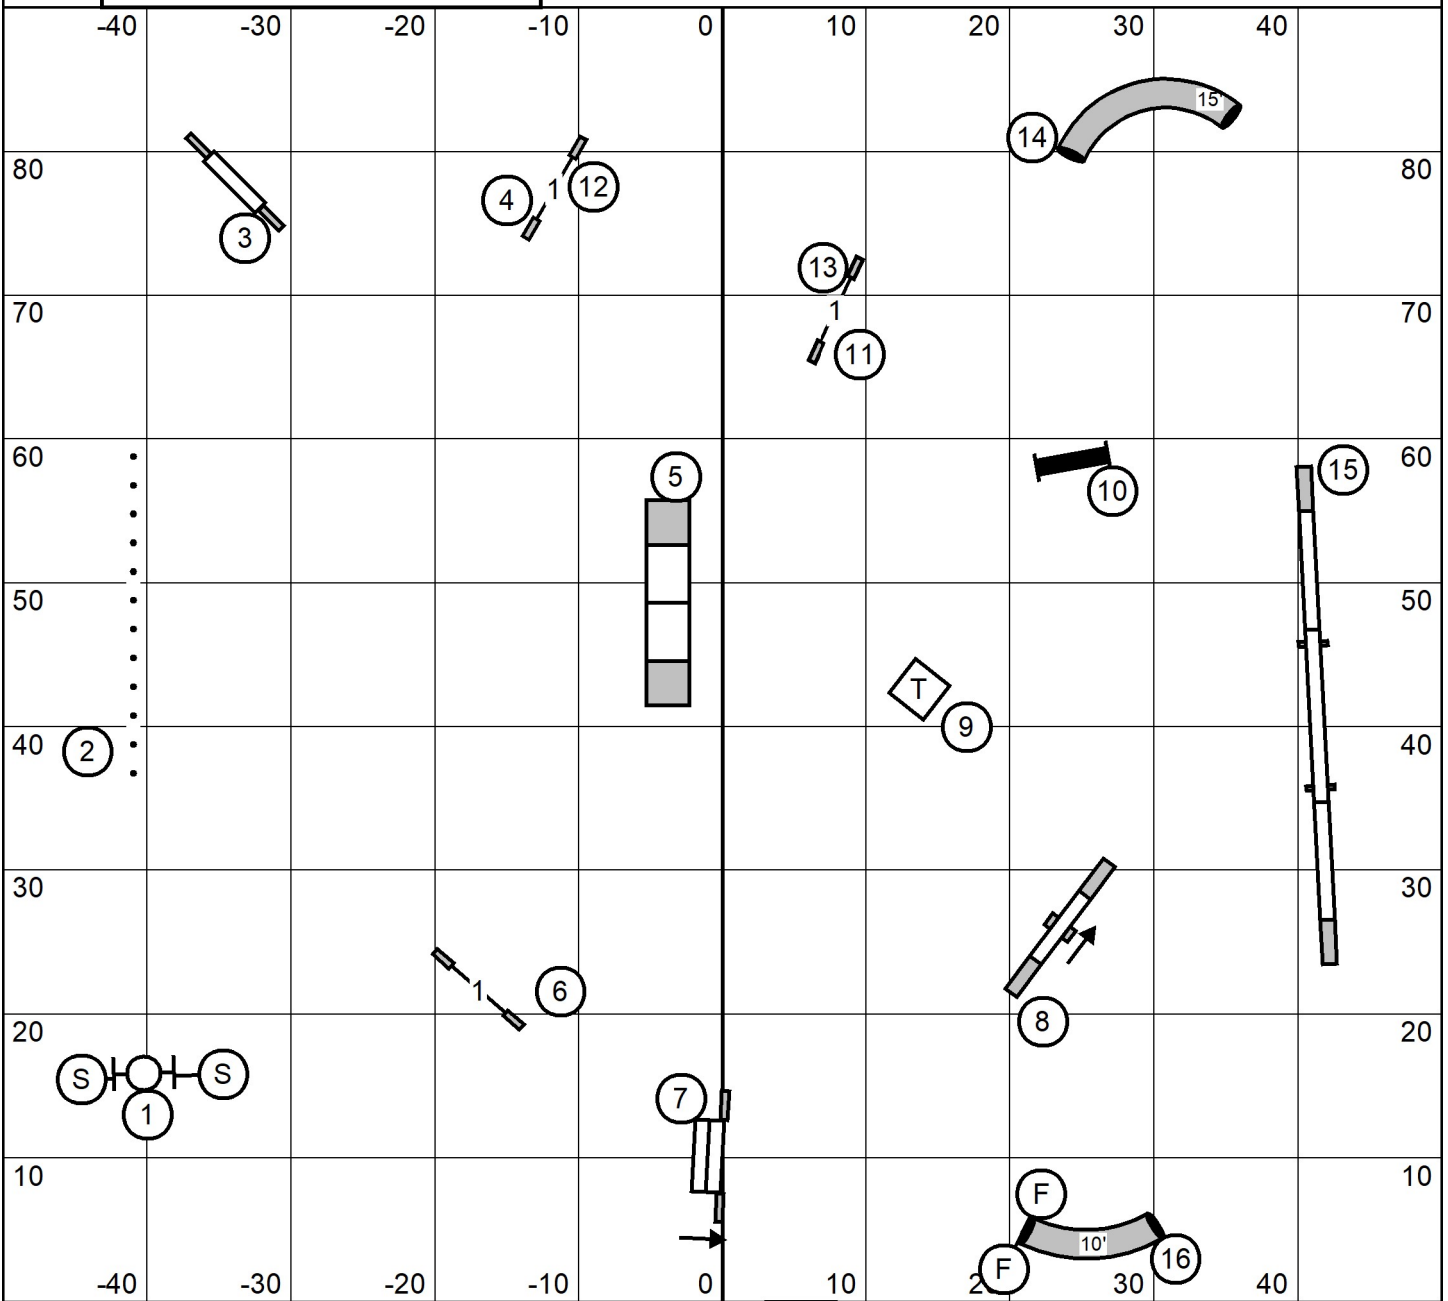

Bayshore Companion Dog Club
Masters/Excellent /P JWW
 Sunday May 31, 2026
 Carol Mount
 100 x90, Indoors, Turf, Etiming

TS

Bayshore Companion Dog Club
Novice A/B/P JWW
 Sunday May 31, 2026
 Carol Mount
 100 x90, Indoors, Turf, Etiming

TS

Bayshore Companion Dog Club
Novice A/B/P Standard
 Sunday May 31, 2026
 Carol Mount
 100 x90, Indoors, Turf, Etiming

TS

Bayshore Companion Dog Club
Open /P Standard
 Sunday May 31, 2026
 Carol Mount
 100 x90, Indoors, Turf, Etiming

TS

Bayshore Companion Dog Club
Time 2 Beat /P
 Sunday May 31, 2026
 Carol Mount
 100 x90, Indoors, Turf, Etiming

TS