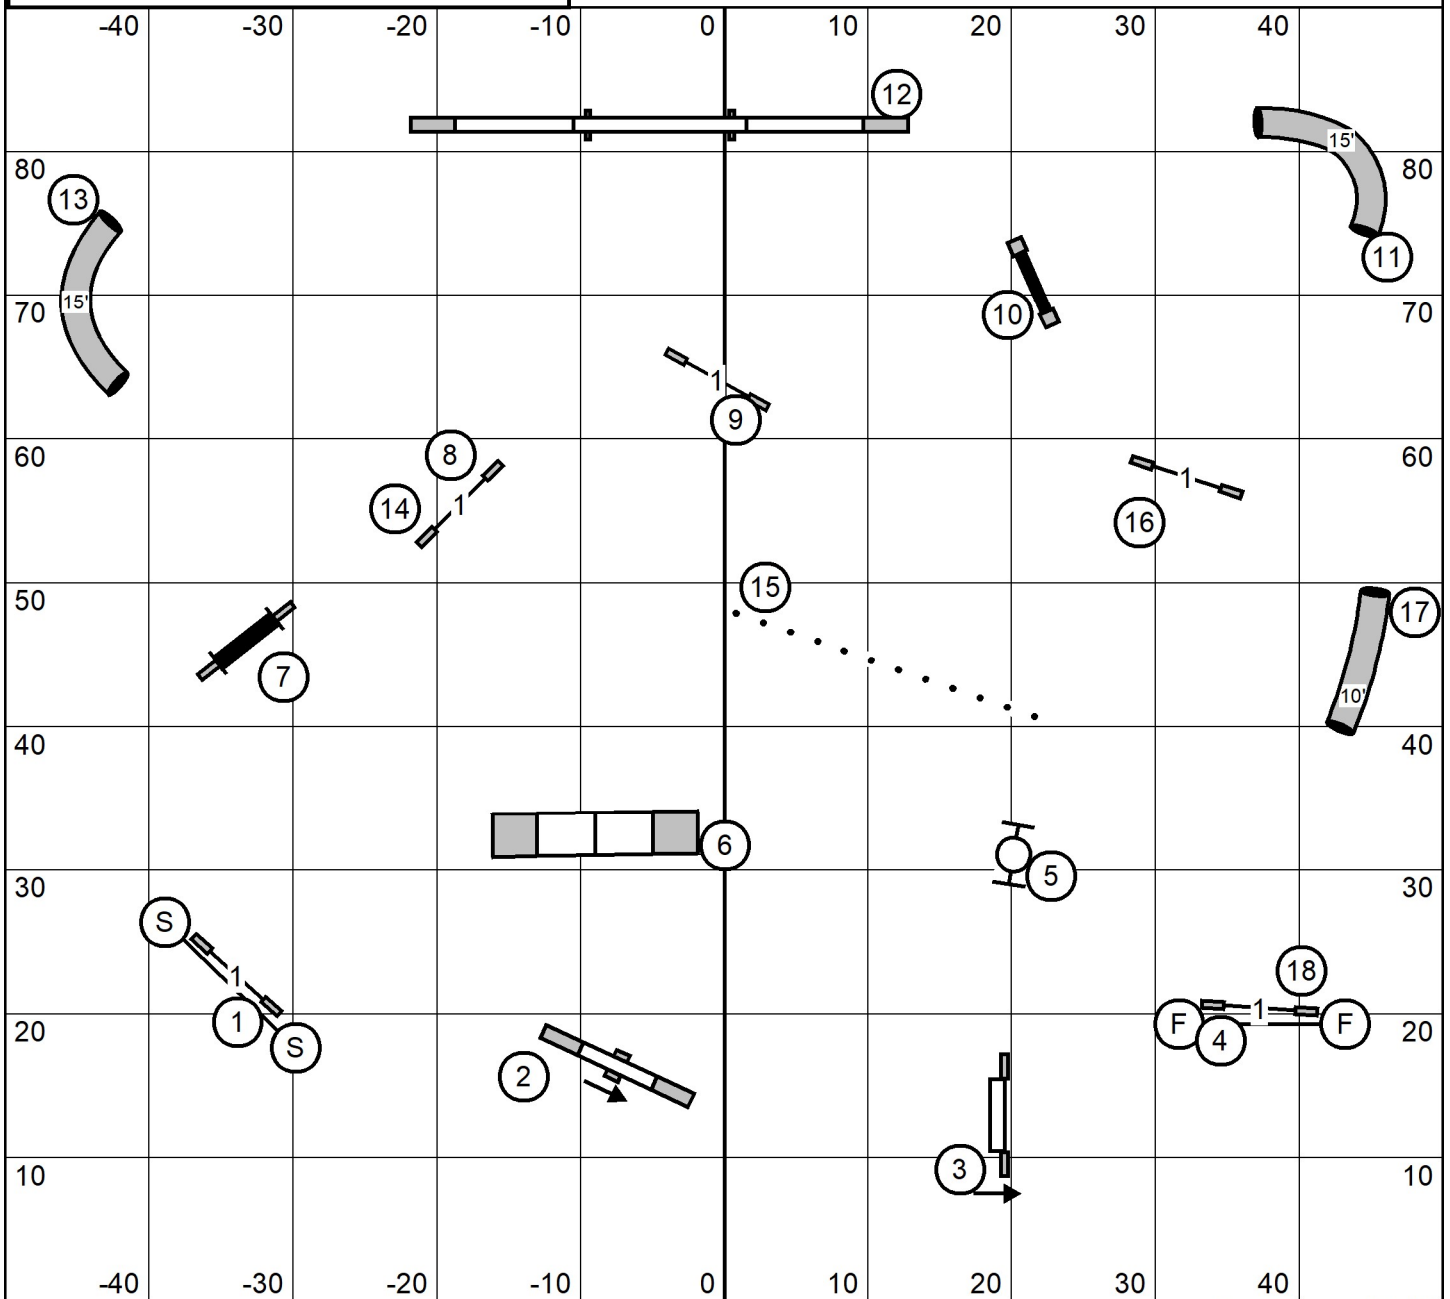

Bayshore Companion Dog Club

Masters/Excellent/Open/Novice /P FAST

Saturday May 30, 2026

Carol Mount

100 x90, Indoors, Turf, Etiming

Bidirectional start

M/E: Bonus Circle 3-7-5 dotted line

Open: Bonus Circle 3-7 dotted line

Novice: Bonus Circle 3-7 solid line

Bayshore Companion Dog Club
Master/Excellent /P Standard
 Saturday May 30, 2026
 Carol Mount
 100 x90, Indoors, Turf, Etiming

Bayshore Companion Dog Club
Open /P Standard
 Saturday May 30, 2026
 Carol Mount
 100 x90, Indoors, Turf, Etiming