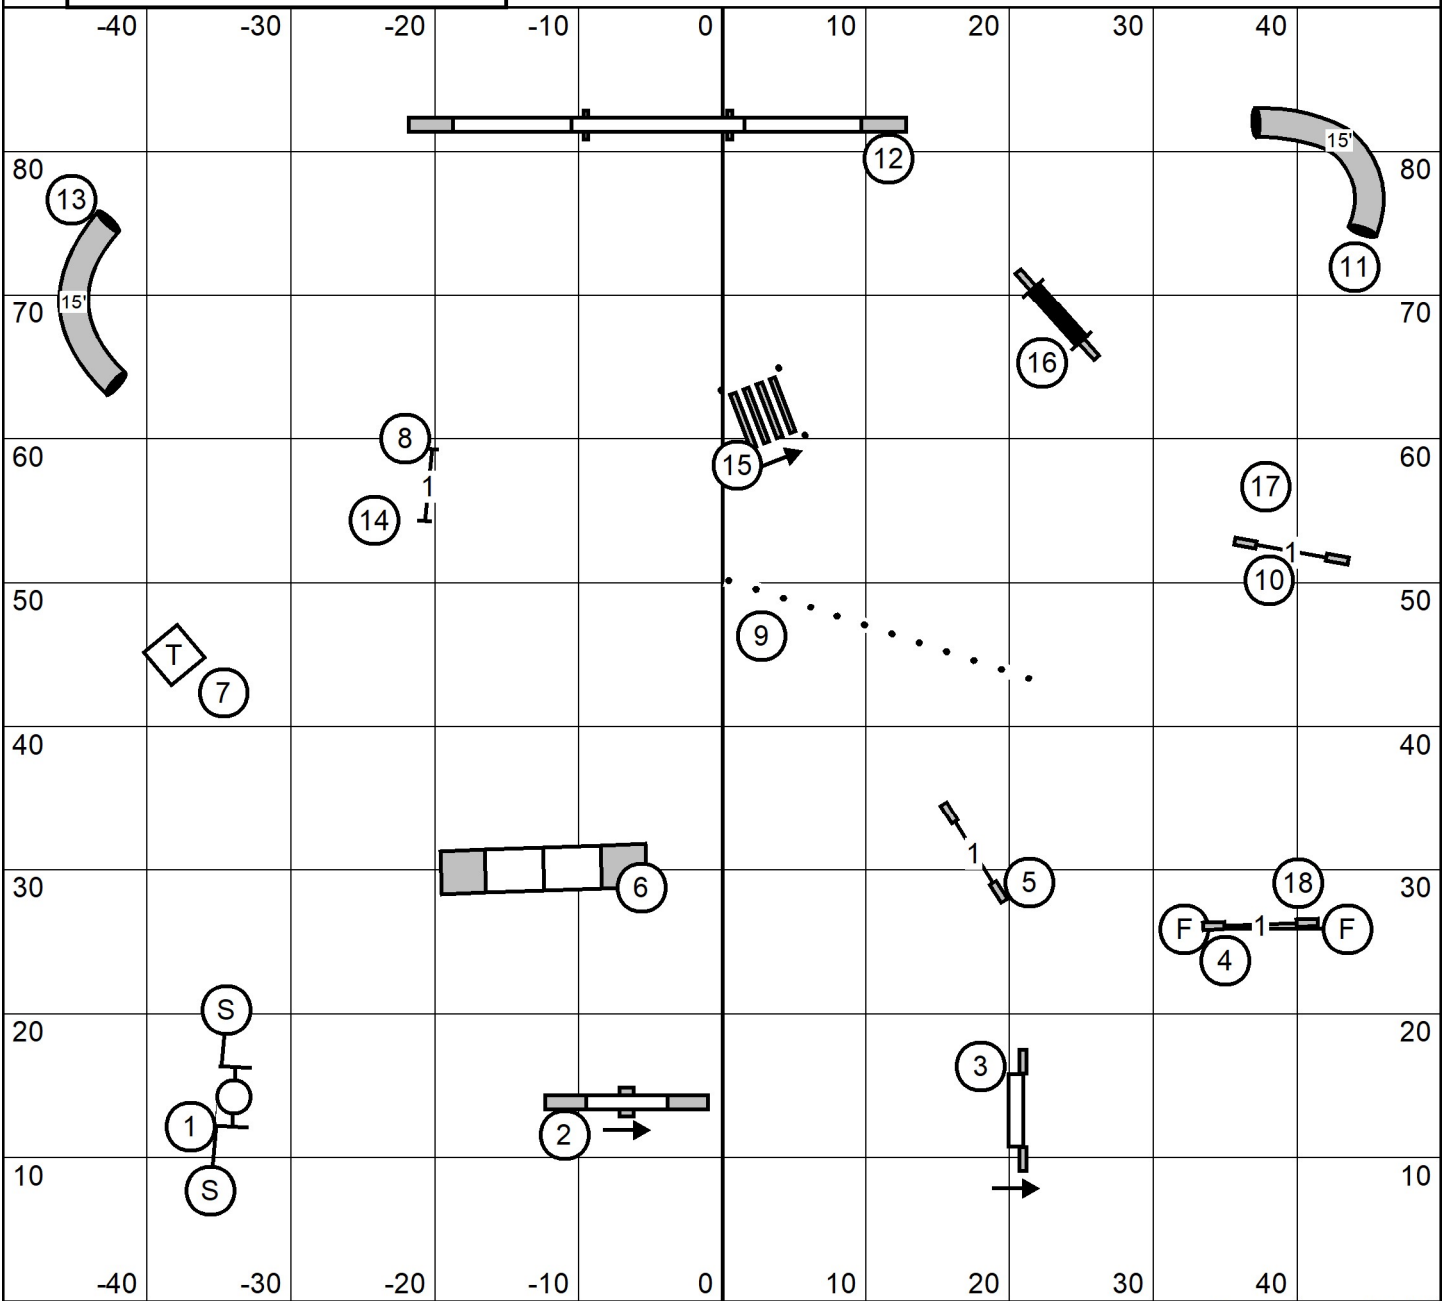

Bayshore Companion Dog Club

Masters/Excellent/Open/Novice /P FAST

Saturday May 30, 2026

Carol Mount

100 x90, Indoors, Turf, Etiming

Bidirectional start

M/E: Bonus Circle 3-7-5 dotted line

Open: Bonus Circle 3-7 dotted line

Novice: Bonus Circle 3-7 solid line

Bayshore Companion Dog Club
Master/Excellent /P Standard
 Saturday May 30, 2026
 Carol Mount
 100 x90, Indoors, Turf, Etiming

Bayshore Companion Dog Club
Open /P Standard
 Saturday May 30, 2026
 Carol Mount
 100 x90, Indoors, Turf, Etiming