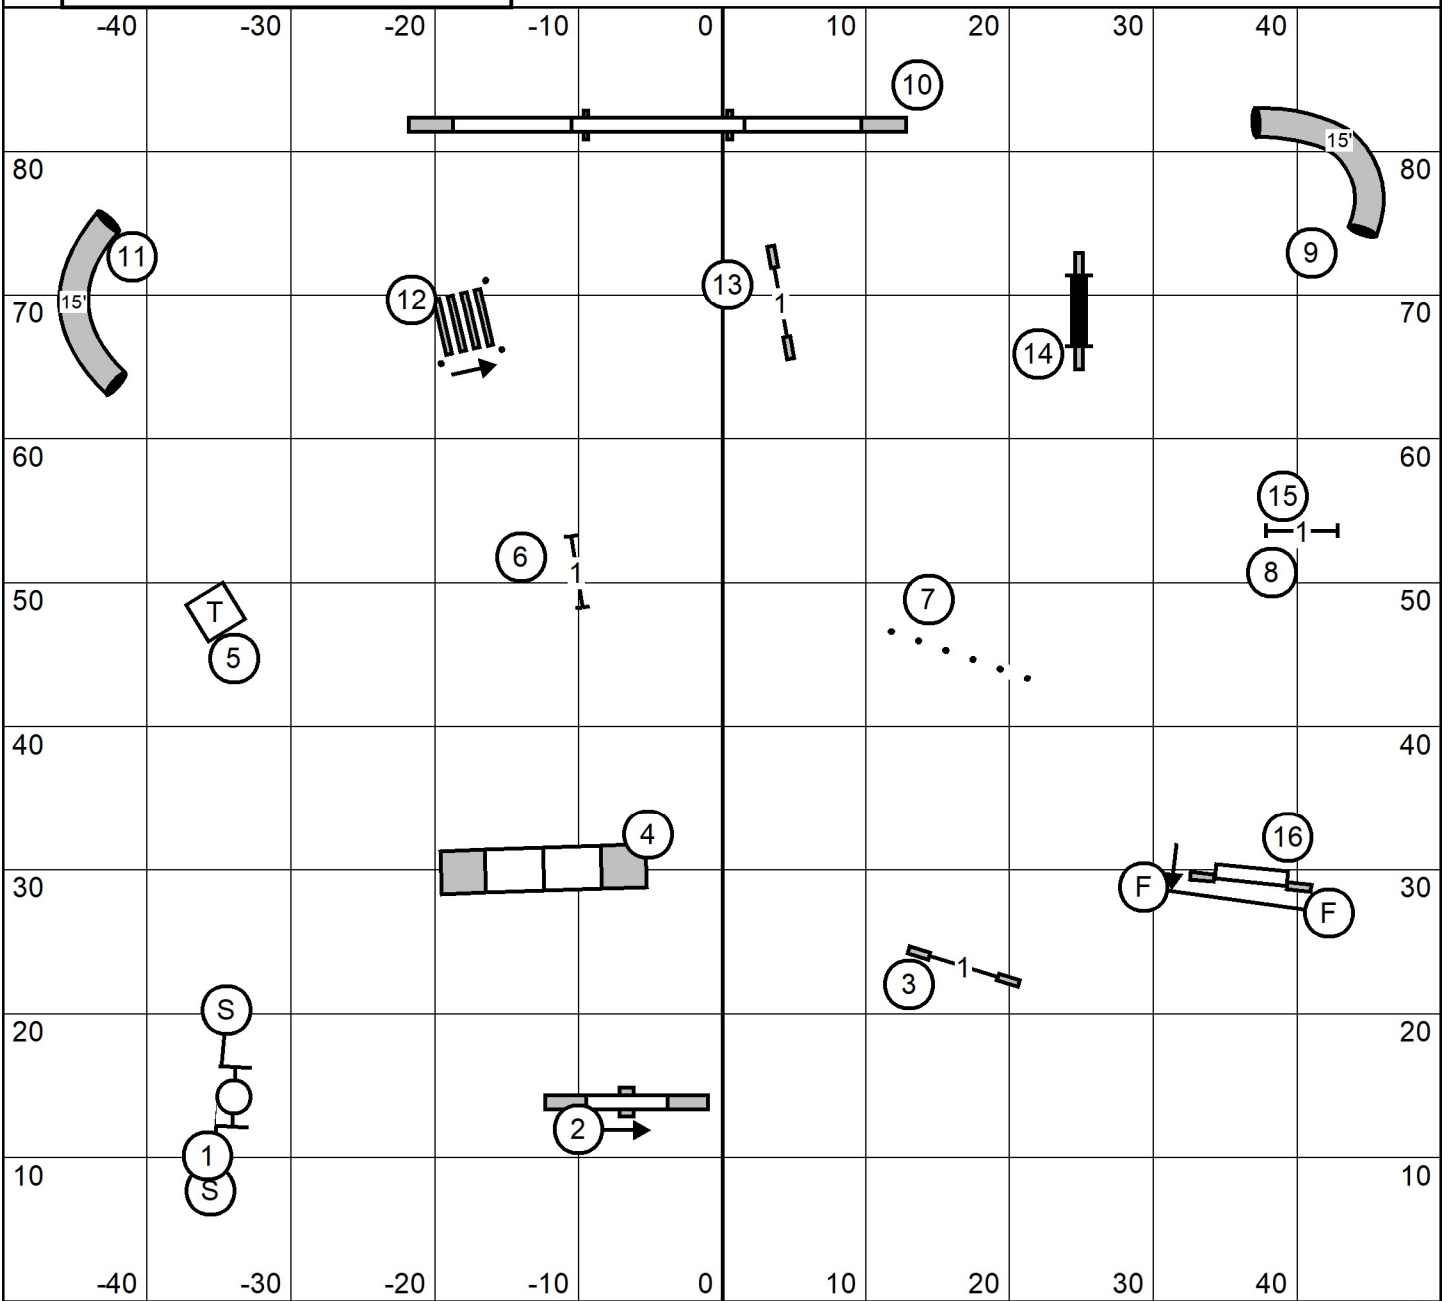

Bayshore Companion Dog Club
Novice A/B/P Standard
Saturday May 30, 2026
Carol Mount
100 x90, Indoors, Turf, Etiming