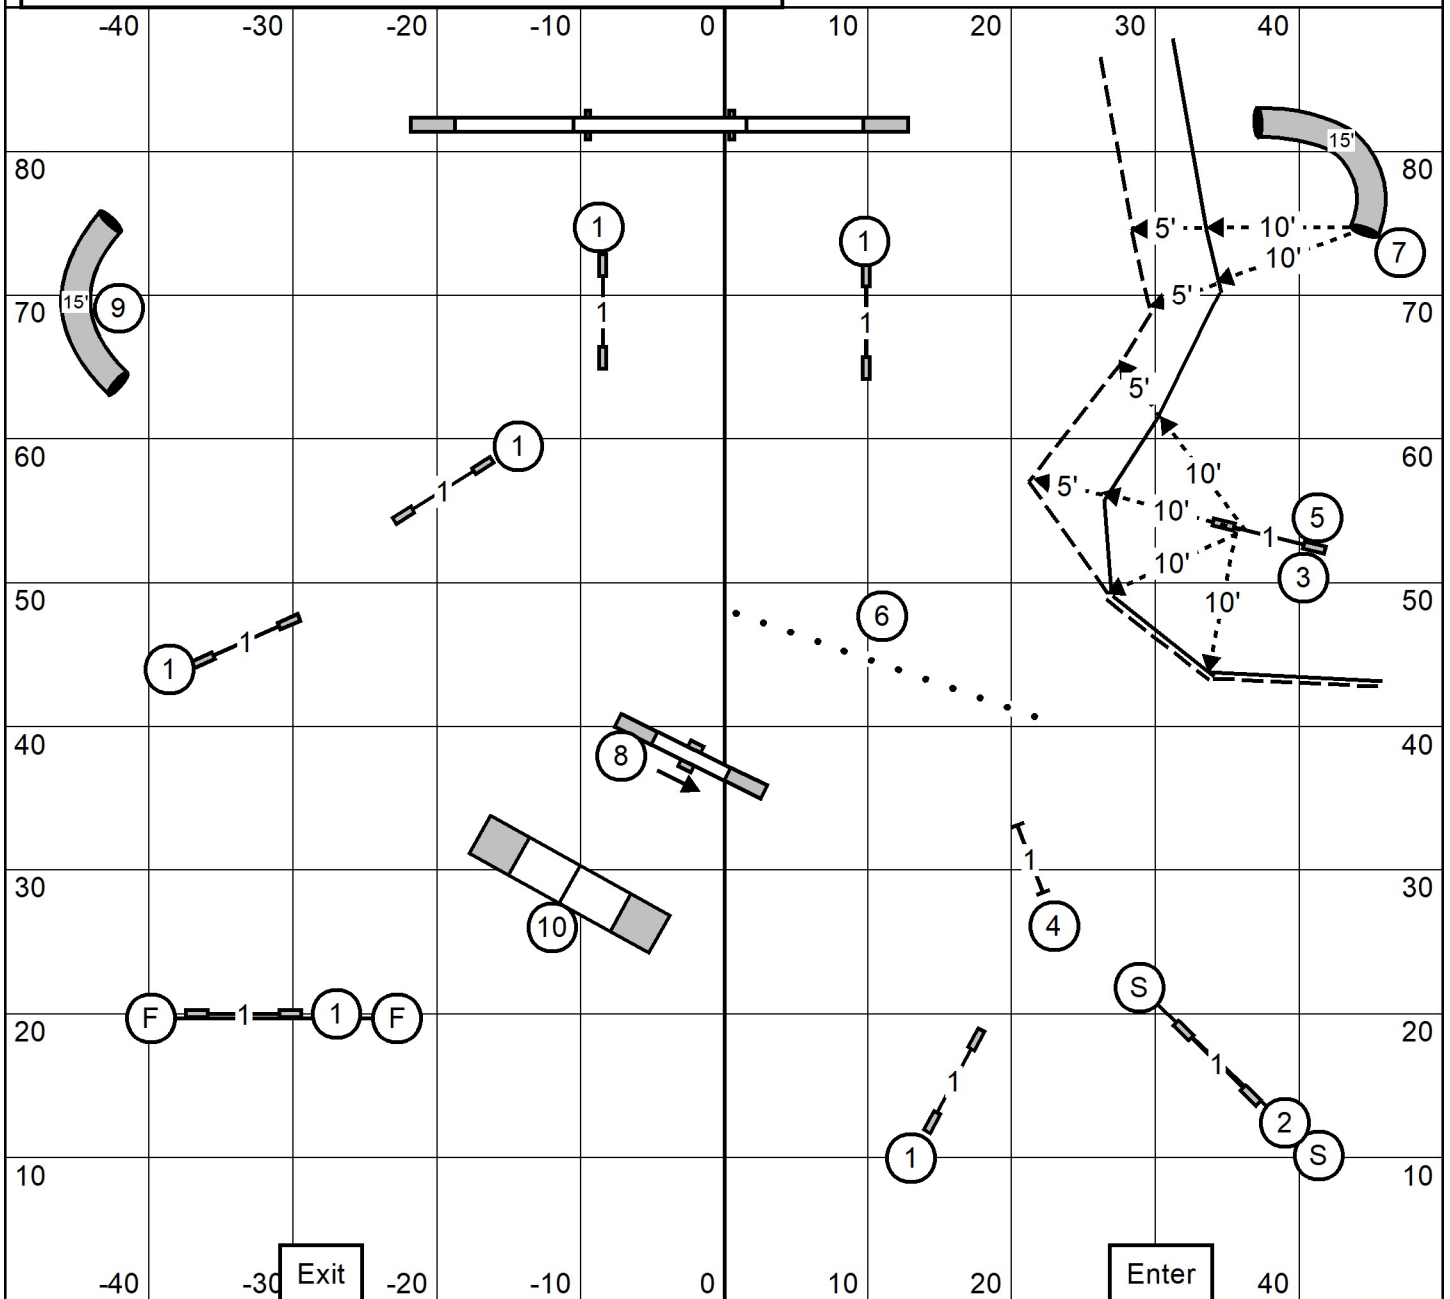

Bayshore Companion Dog Club

Masters/Excellent/Open/Novice /P FAST

Saturday May 30, 2026

Carol Mount

100 x90, Indoors, Turf, Etiming

Bidirectional start

M/E: Bonus Circle 3-7-5 dotted line

Open: Bonus Circle 3-7 dotted line

Novice: Bonus Circle 3-7 solid line

Bayshore Companion Dog Club
Master/Excellent /P Standard
 Saturday May 30, 2026
 Carol Mount
 100 x90, Indoors, Turf, Etiming

Bayshore Companion Dog Club
Open /P Standard
 Saturday May 30, 2026
 Carol Mount
 100 x90, Indoors, Turf, Etiming

Bayshore Companion Dog Club
Novice A/B/P Standard
 Saturday May 30, 2026
 Carol Mount
 100 x90, Indoors, Turf, Etiming

Bayshore Companion Dog Club
Masters/Excellent /P JWW
 Saturday May 30, 2026
 Carol Mount
 100 x90, Indoors, Turf, Etiming