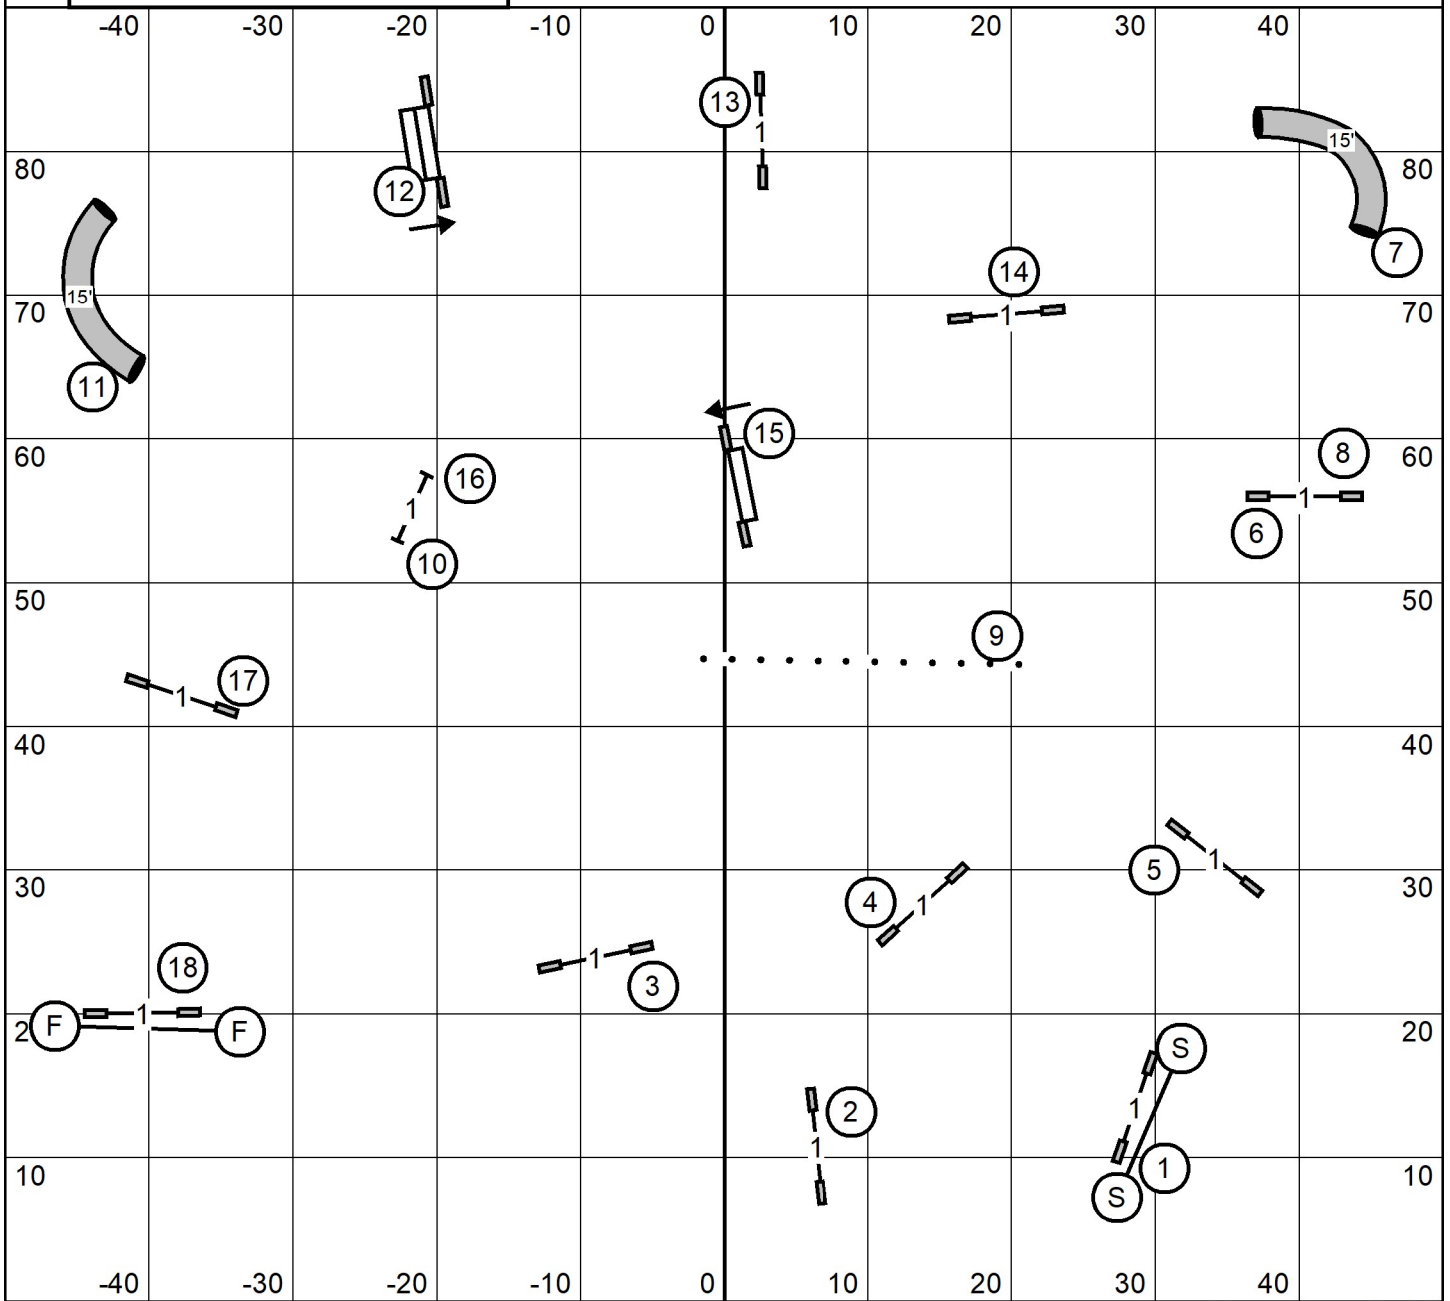

Bayshore Companion Dog Club
Open /P JWW
Saturday May 30, 2026
Carol Mount
100 x90, Indoors, Turf, Etiming