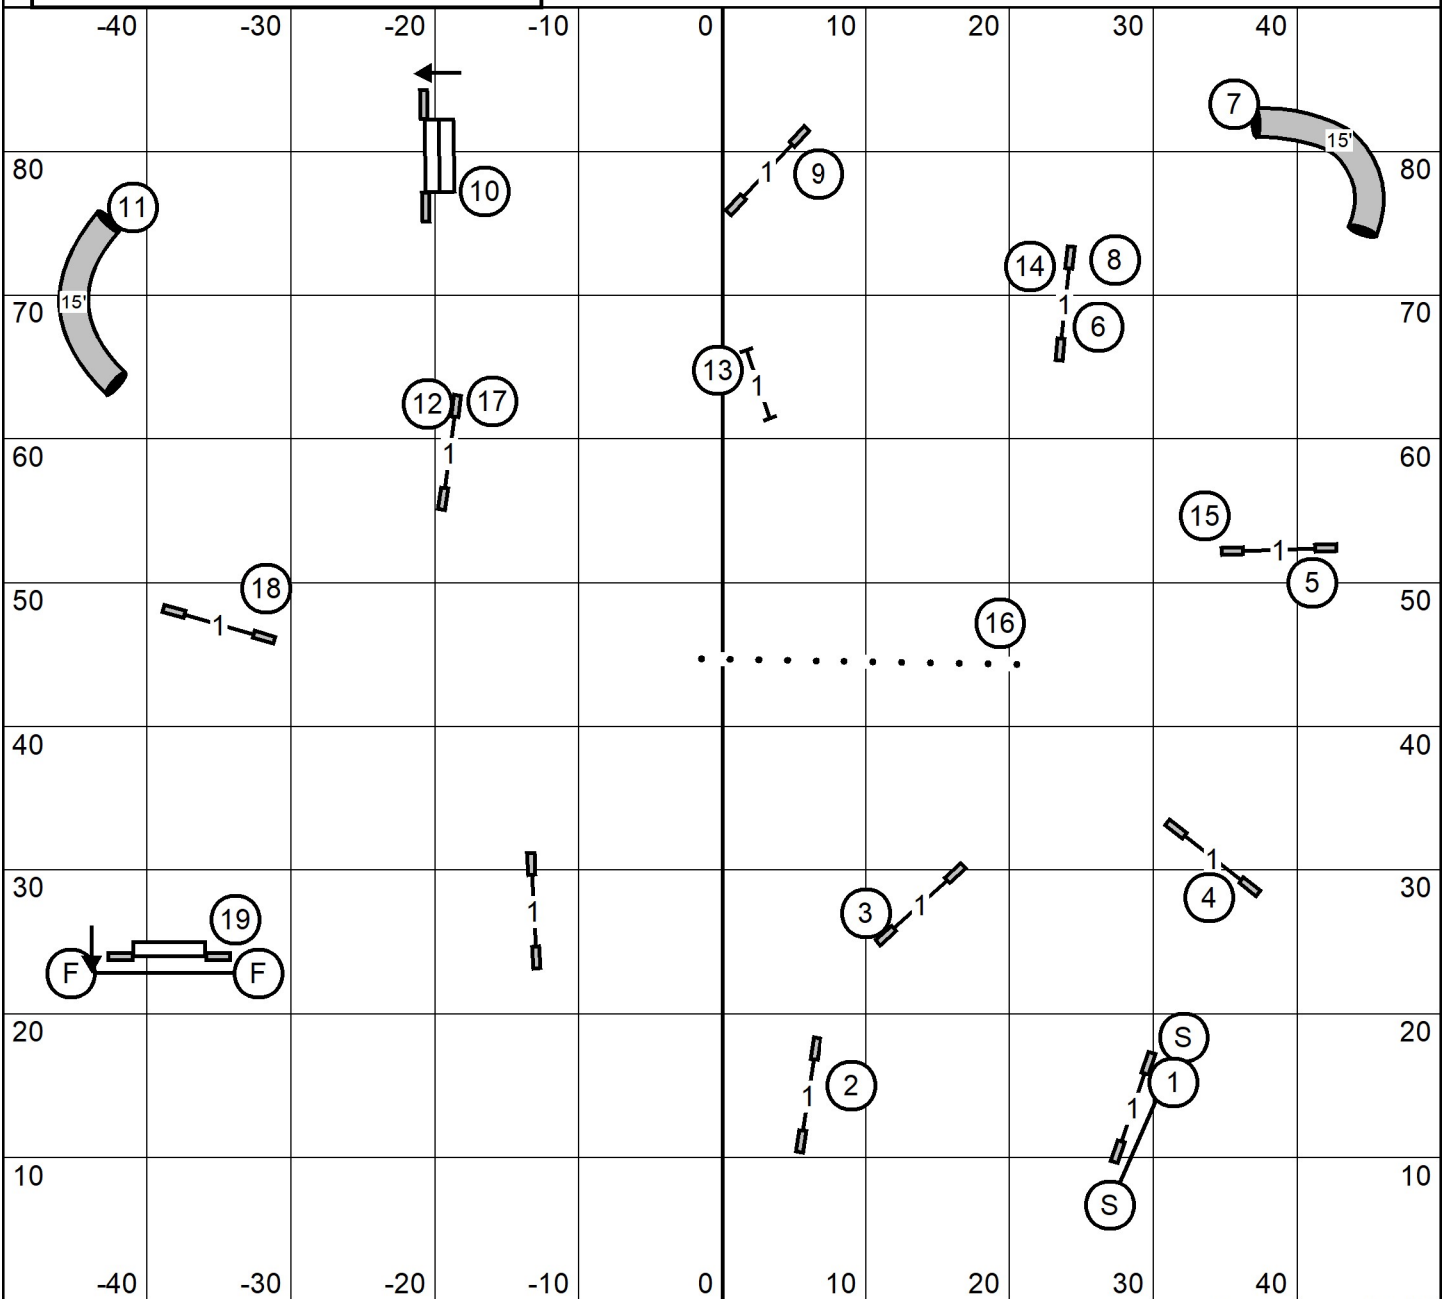

Bayshore Companion Dog Club

Masters/Excellent/Open/Novice /P FAST

Saturday May 30, 2026

Carol Mount

100 x90, Indoors, Turf, Etiming

Bidirectional start

M/E: Bonus Circle 3-7-5 dotted line

Open: Bonus Circle 3-7 dotted line

Novice: Bonus Circle 3-7 solid line

Bayshore Companion Dog Club
Master/Excellent /P Standard
 Saturday May 30, 2026
 Carol Mount
 100 x90, Indoors, Turf, Etiming

Bayshore Companion Dog Club
Open /P Standard
 Saturday May 30, 2026
 Carol Mount
 100 x90, Indoors, Turf, Etiming

Bayshore Companion Dog Club
Novice A/B/P Standard
 Saturday May 30, 2026
 Carol Mount
 100 x90, Indoors, Turf, Etiming

Bayshore Companion Dog Club
Masters/Excellent /P JWW
 Saturday May 30, 2026
 Carol Mount
 100 x90, Indoors, Turf, Etiming