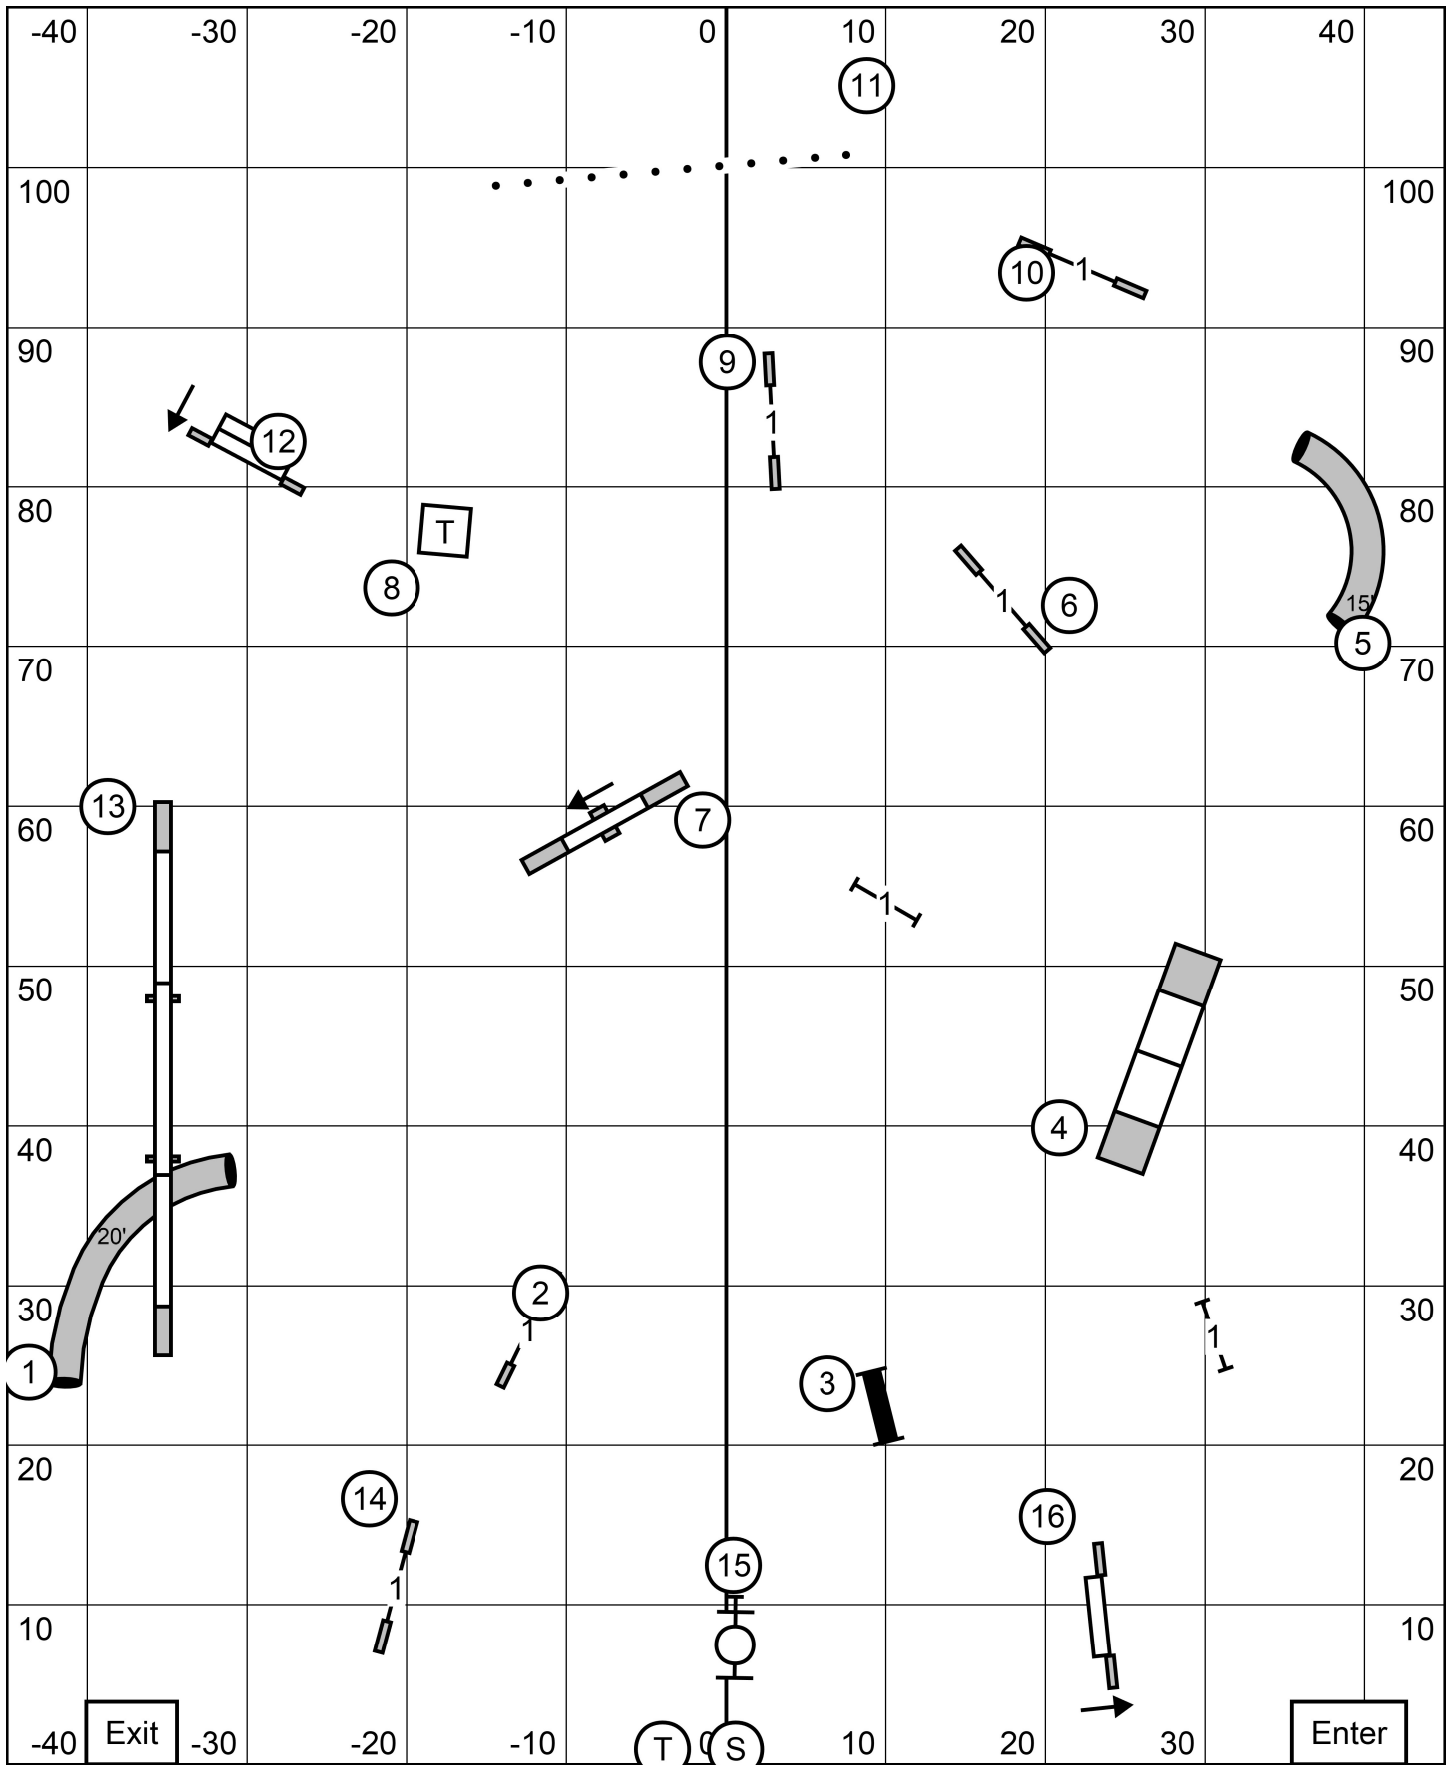

Bloomsburg Agility Runners Club
Open and P Standard
Judge: Pam Sturtz

May 23, 2026
Indoors on dirt
Score _____

Yardage _____
SCT _____
Dog's Time _____