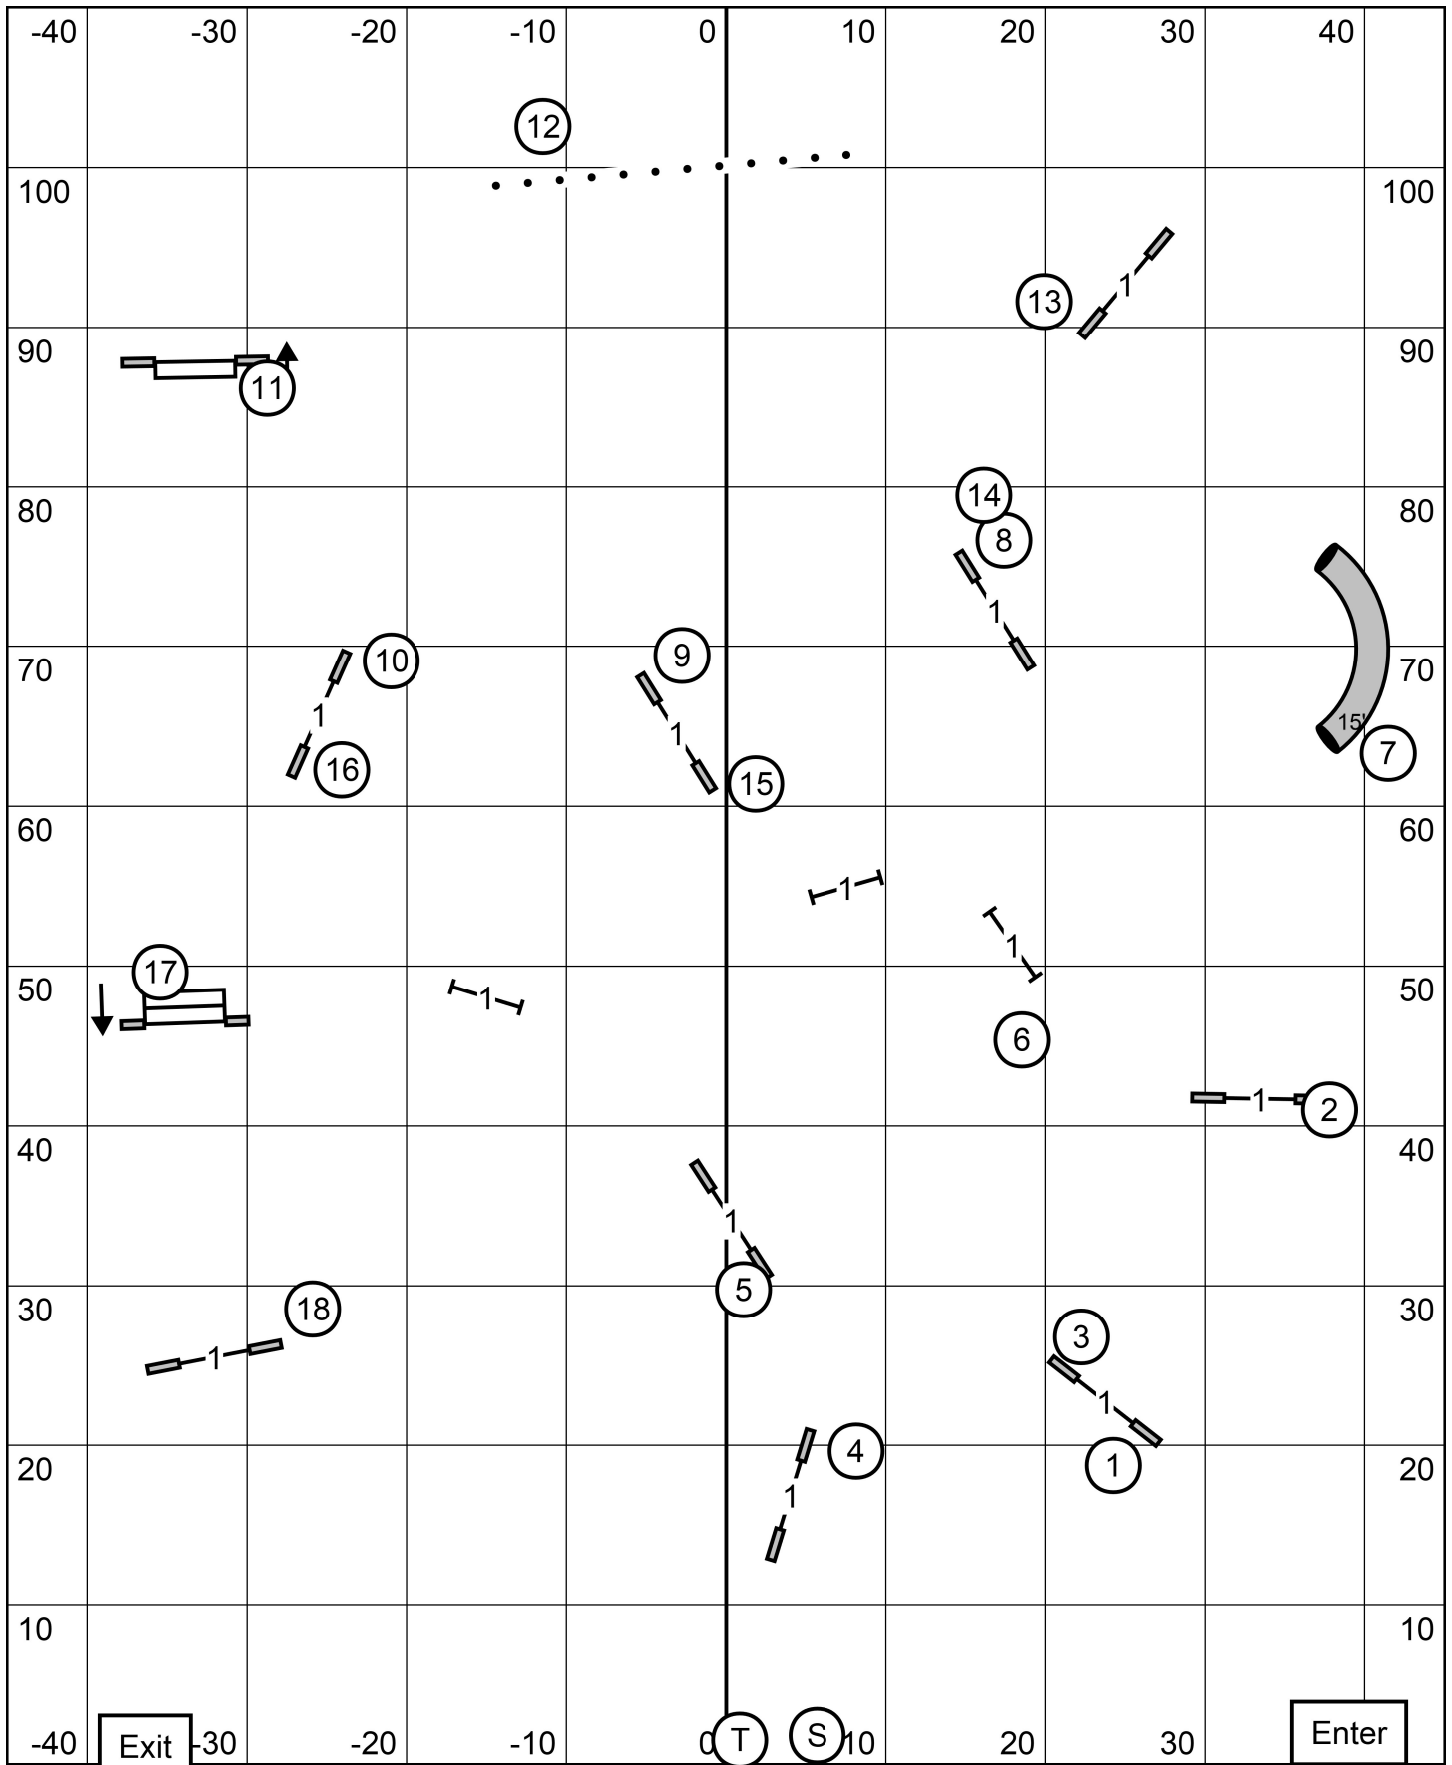

Bloomsburg Agility Runners Club
 Master/Excellent and P Standard
 Judge: Pam Sturtz

May 23, 2026
 Indoors on dirt
 Score _____

Yardage _____
 SCT _____
 Dog's Time _____

Bloomsburg Agility Runners Club
 Master/Excellent and P JWW
 Judge: Pam Sturtz