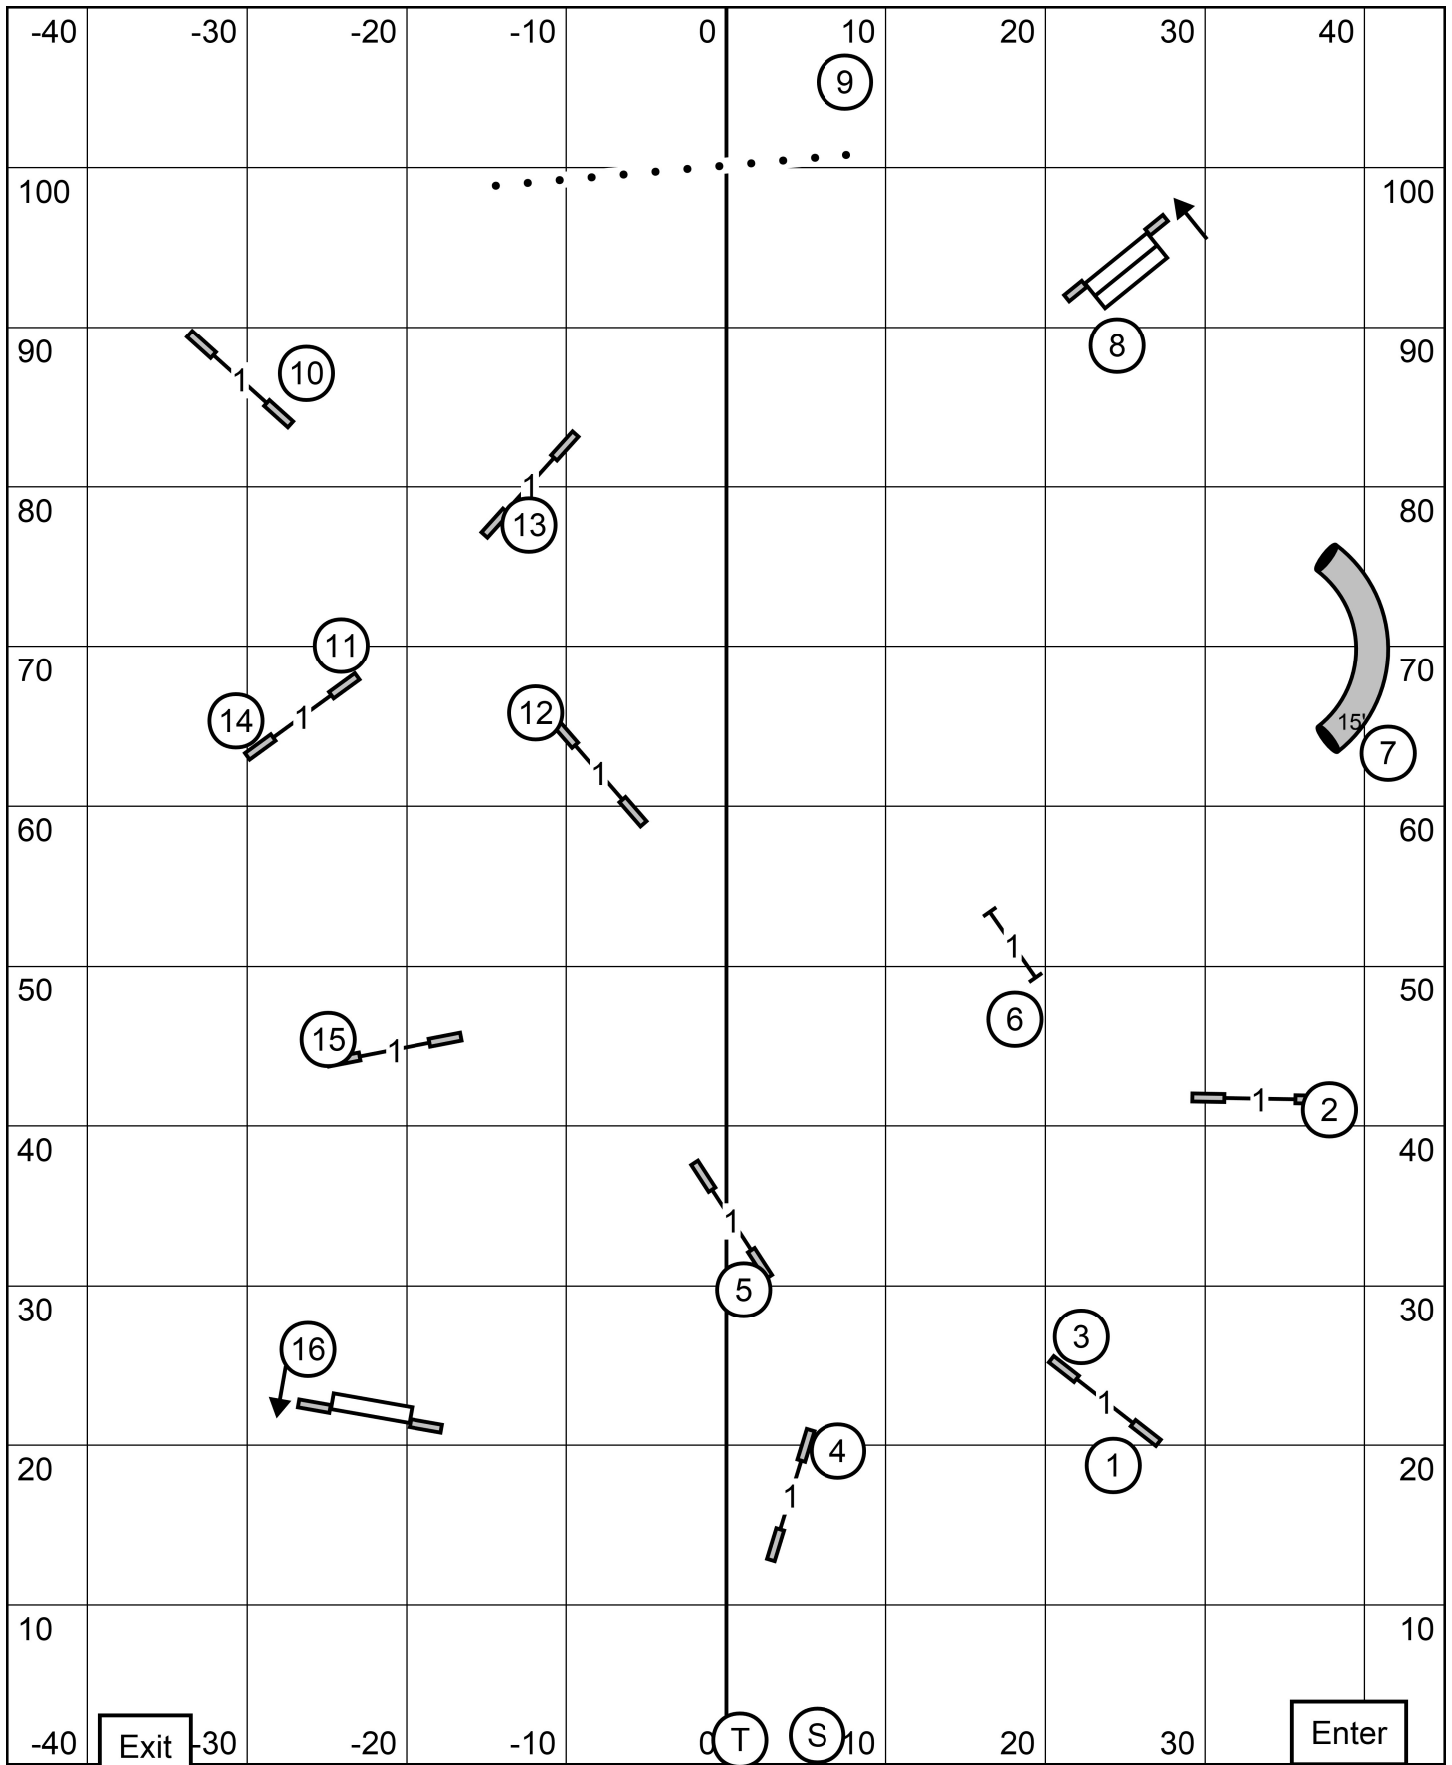

Bloomsburg Agility Runners Club
Open and P JWW
Judge: Pam Sturtz

May 23, 2026
Indoors on dirt
Score _____

Yardage _____
SCT _____
Dog's Time _____