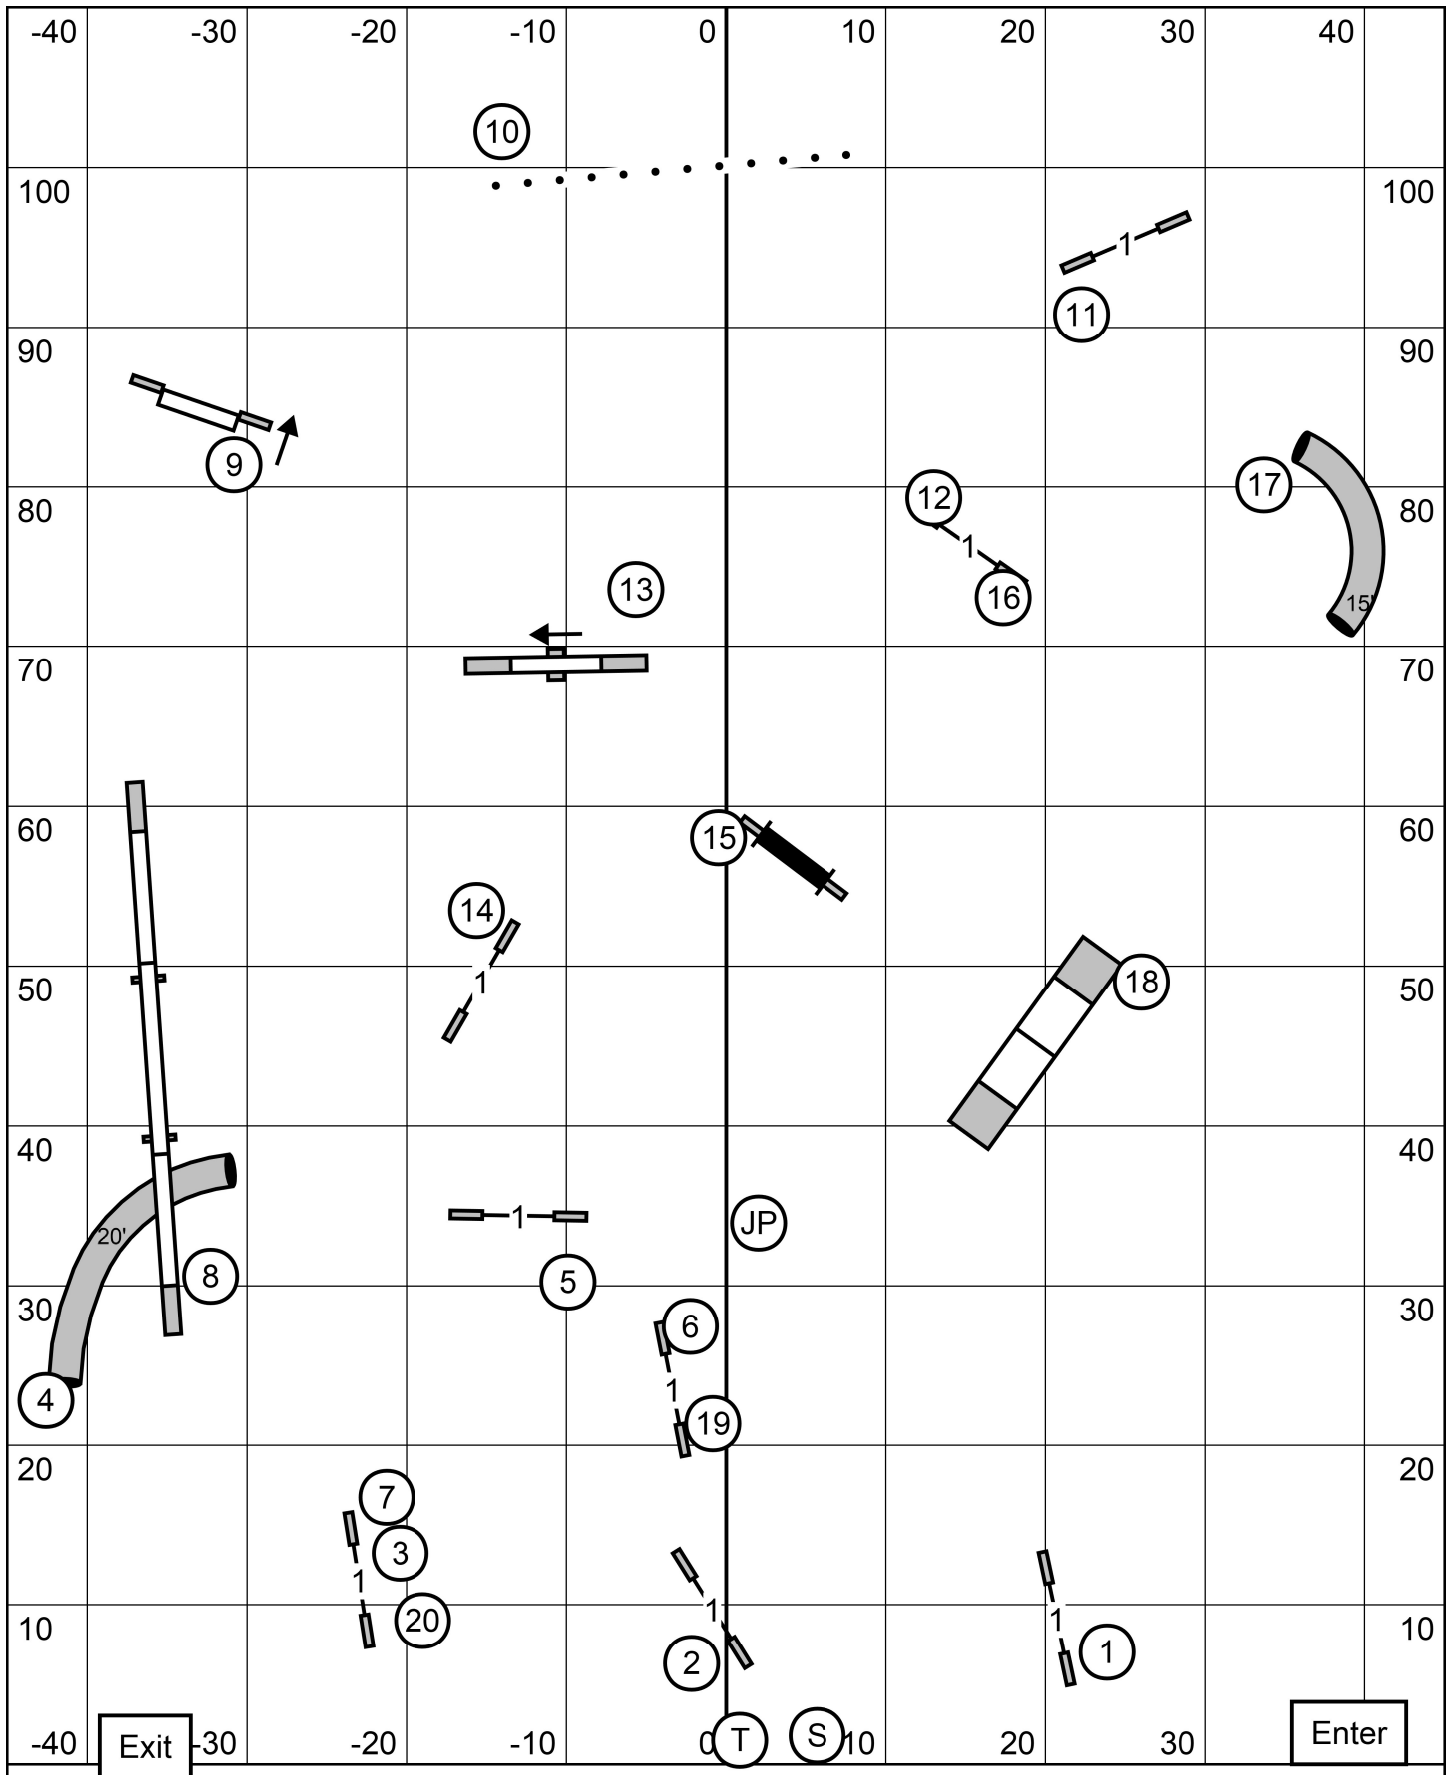

Bloomsburg Agility Runners Club
Premier and P Standard
Judge: Pam Sturtz

May 23, 2026
Indoors on dirt
Dog's Time _____