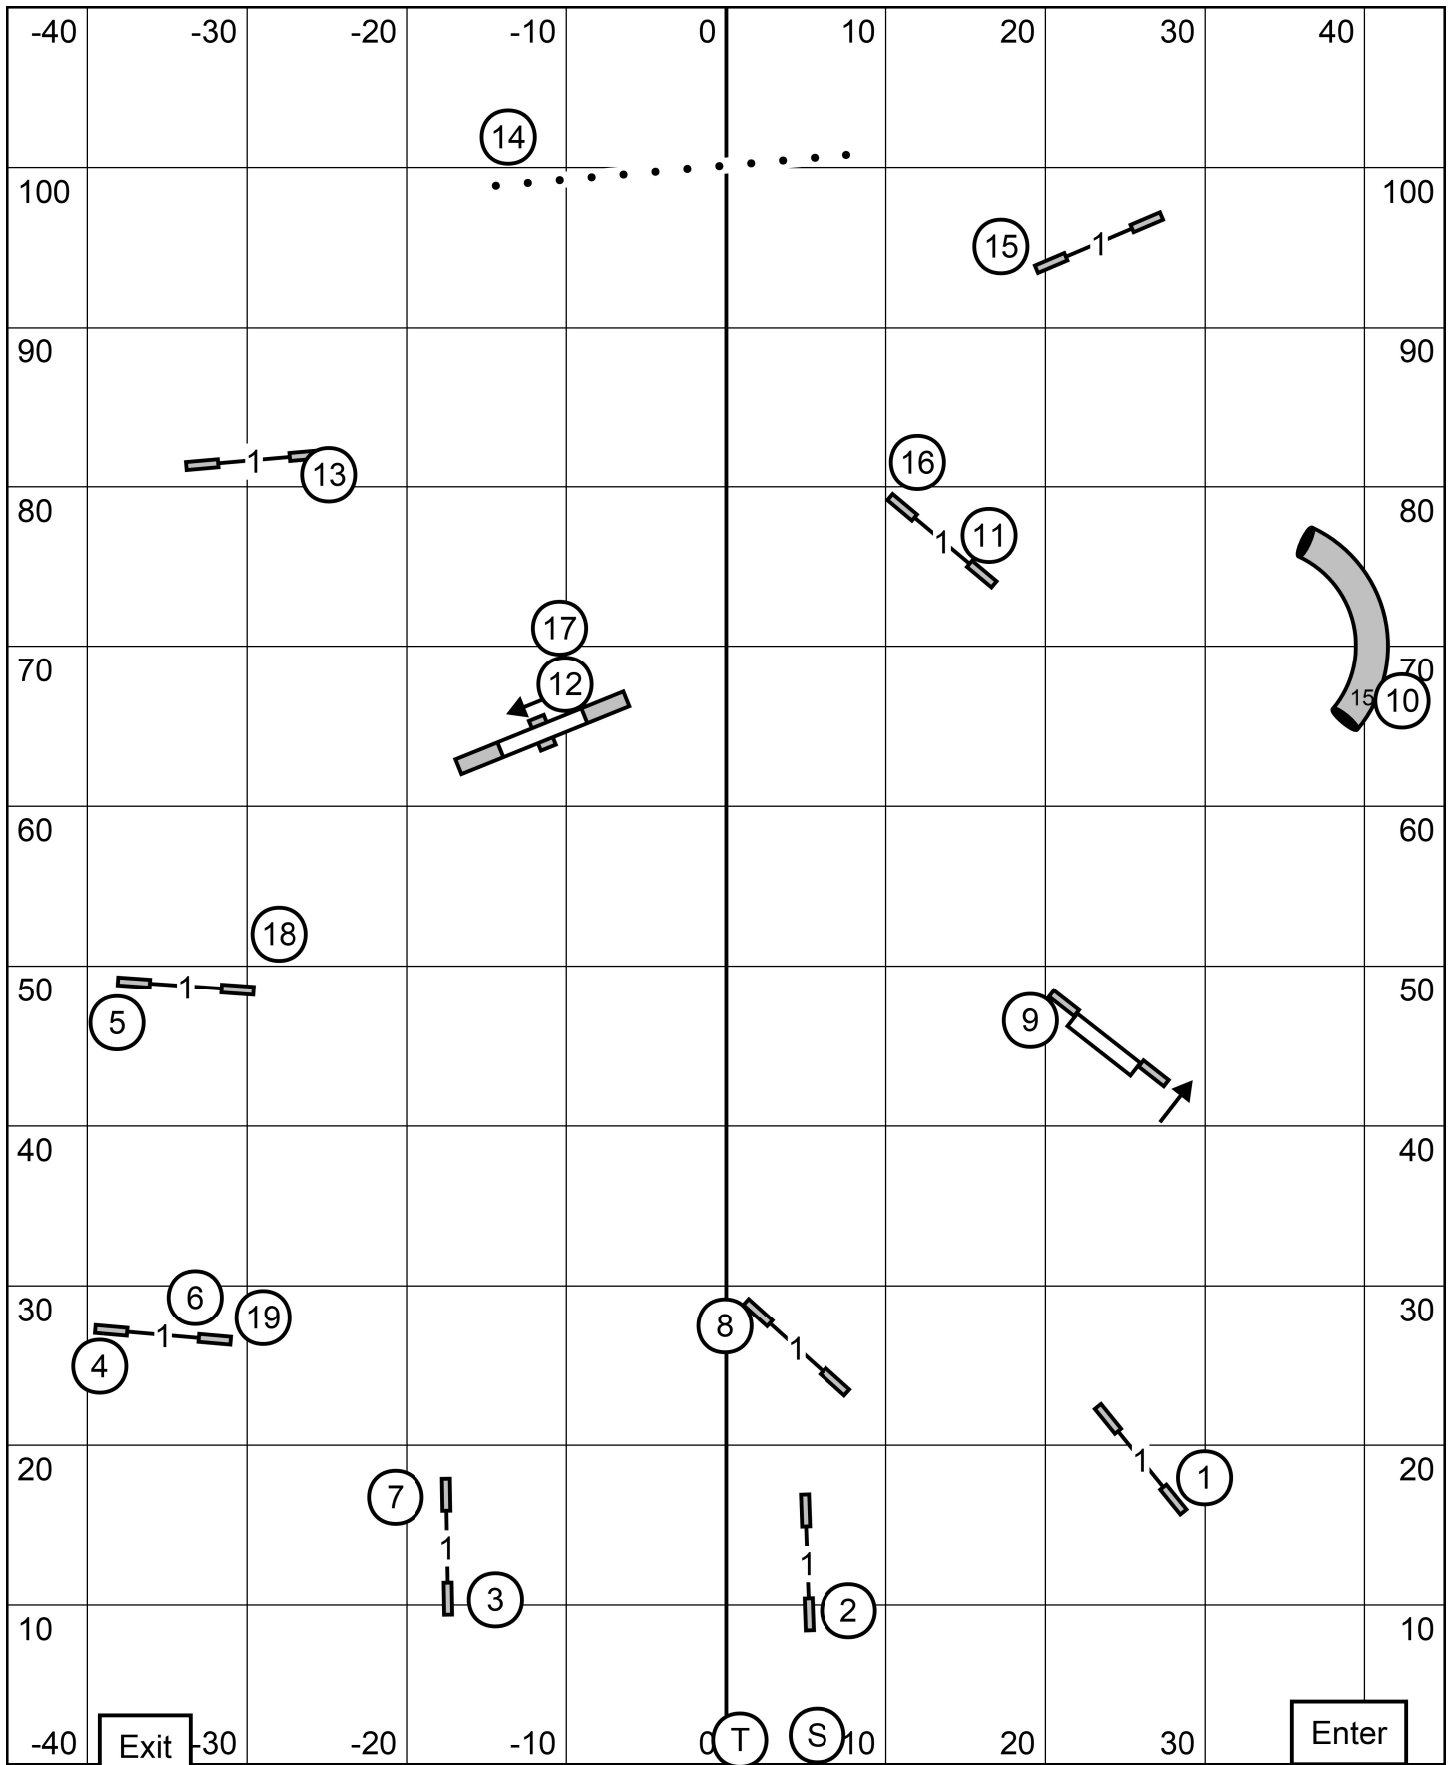

Bloomsburg Agility Runners Club
Time 2 Beat
Judge: Pam Sturtz

May 23, 2026
Indoors on dirt
Score _____