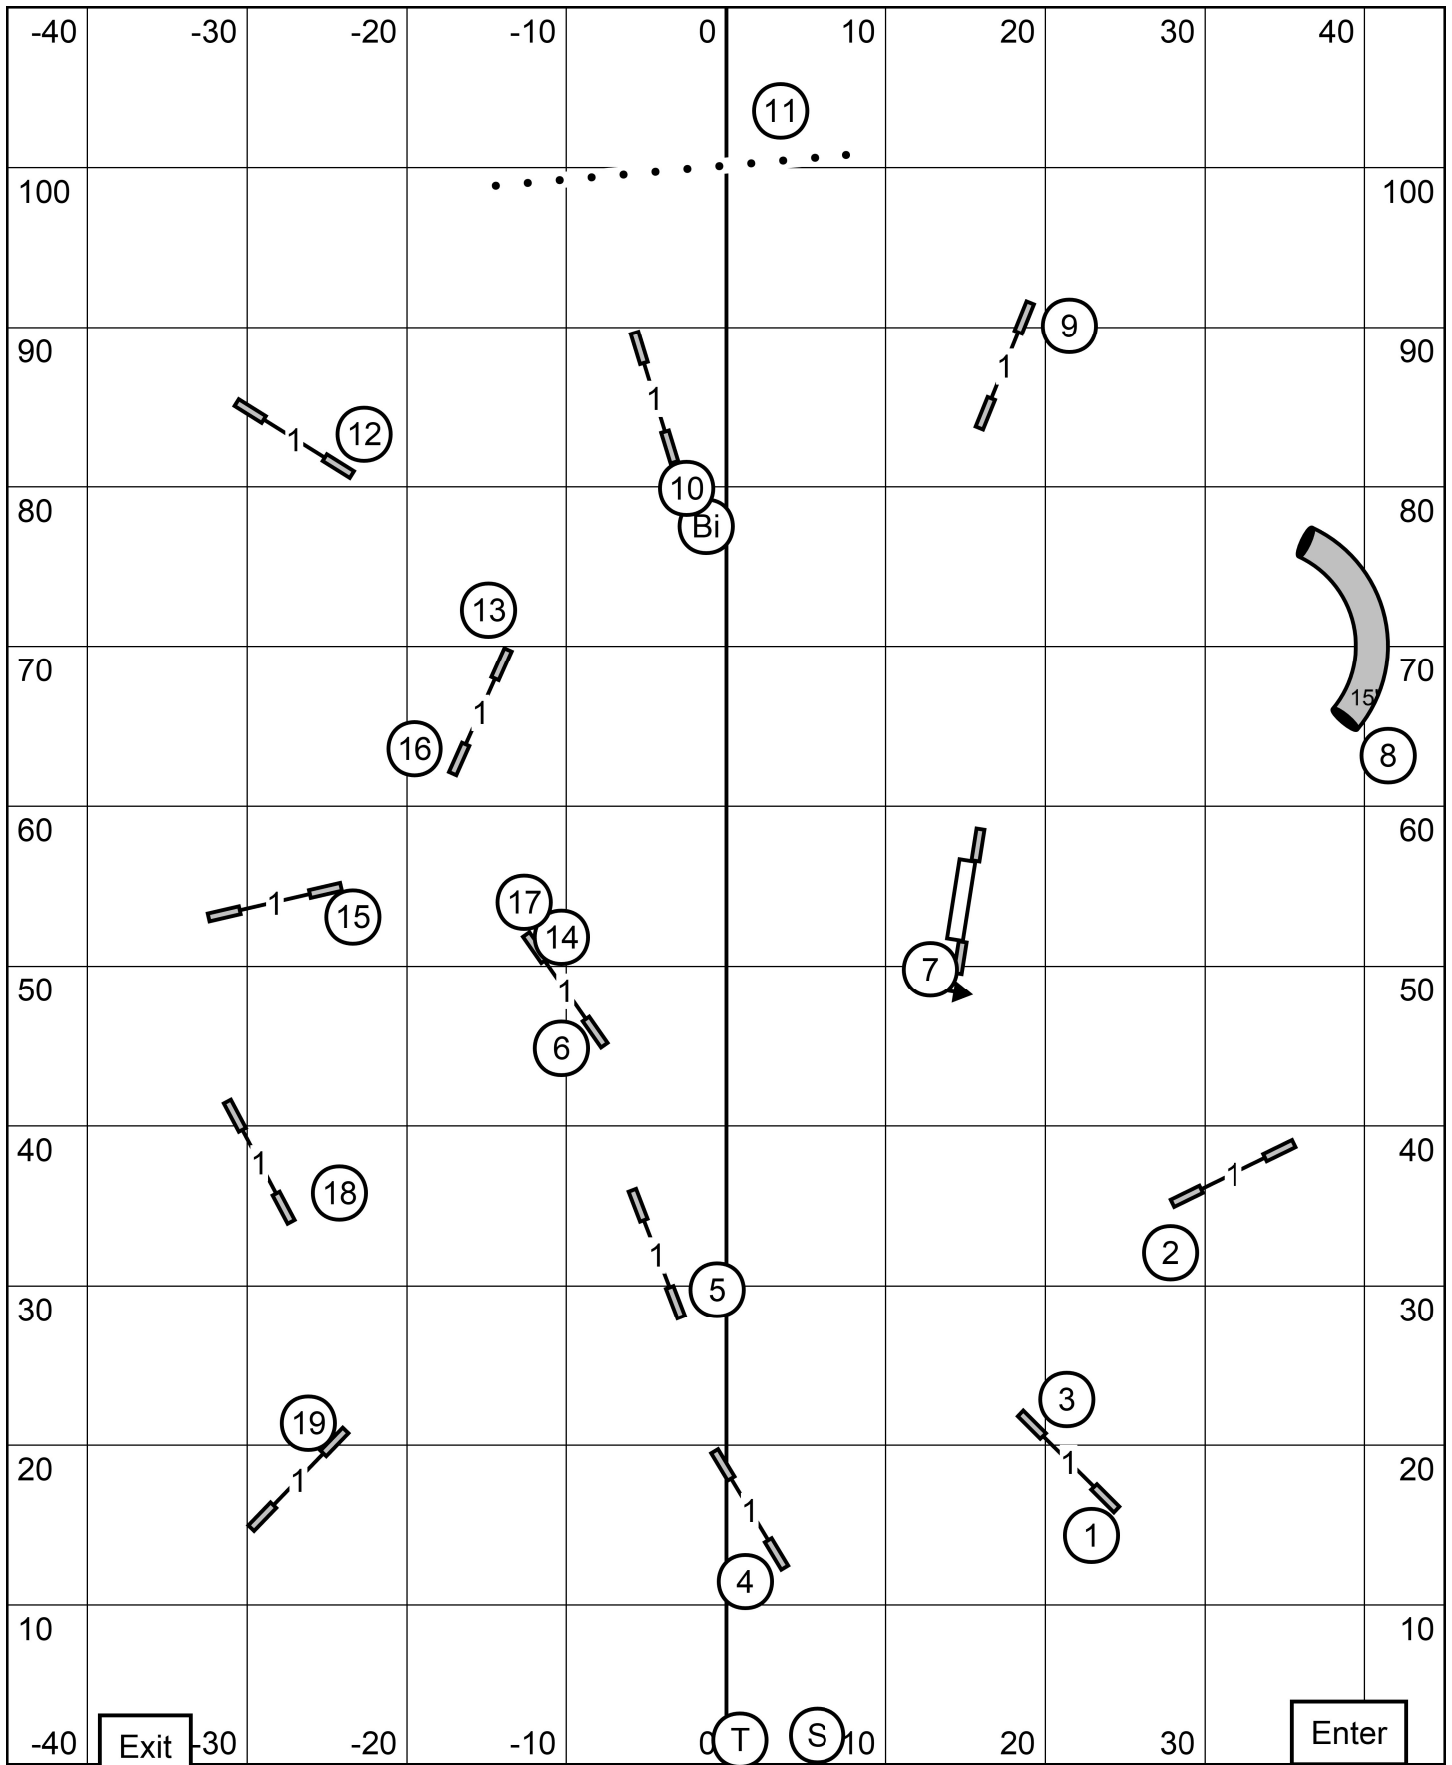

Bloomsburg Agility Runners Club
Premier and P JWW
Judge: Pam Sturtz

May 23, 2026
Indoors on dirt
Dog's Time _____