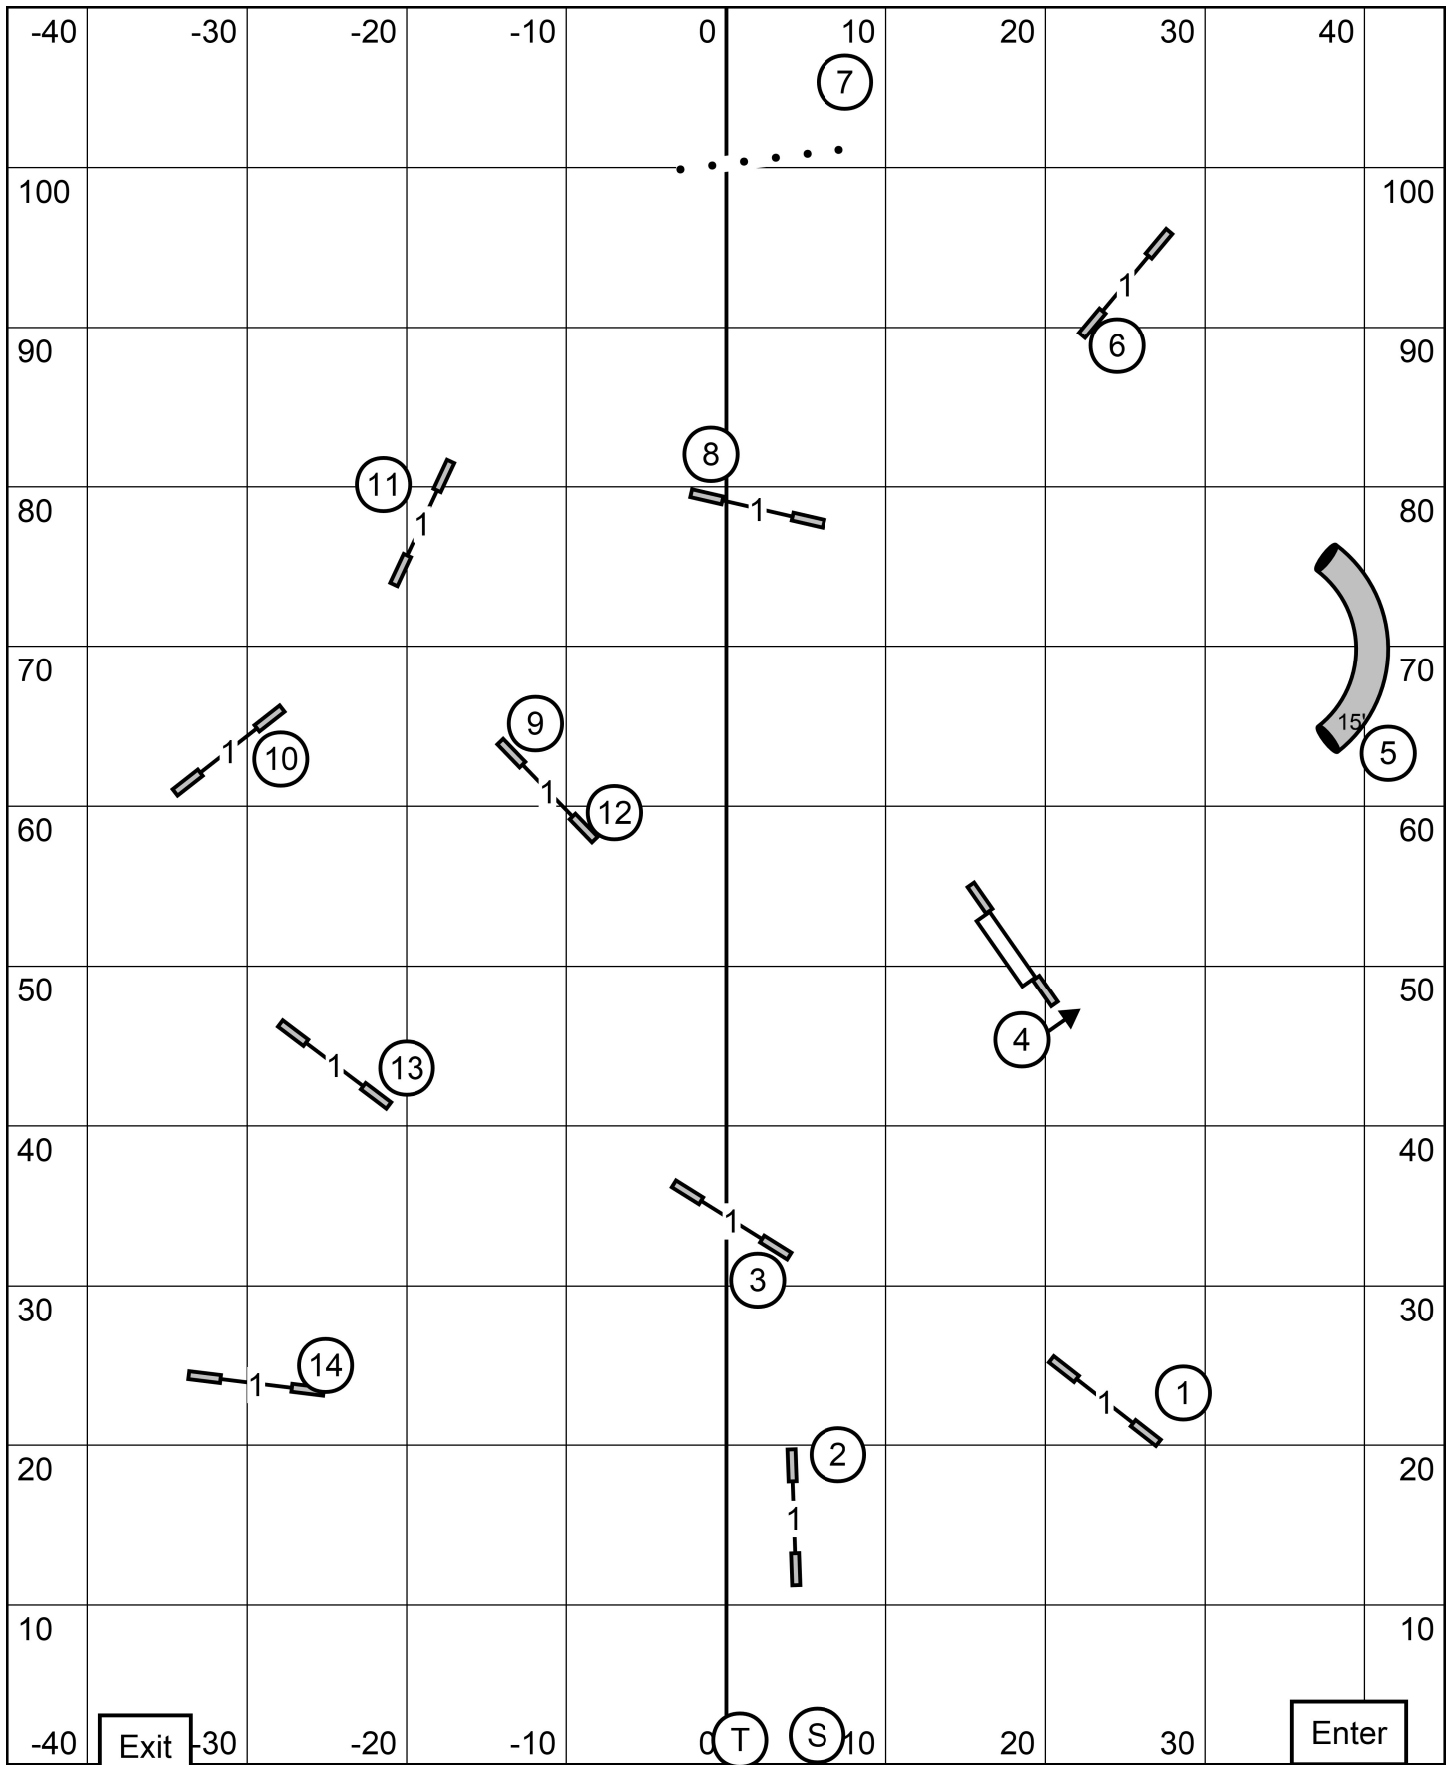

Bloomsburg Agility Runners Club
 Novice A, B and P JWW
 Judge: Pam Sturtz

May 23, 2026
 Indoors on dirt
 Score _____

Yardage _____
 SCT _____
 Dog's Time _____

Master/Excellent Send: Round 4-5-6 or 6-5-4 Solid line
 Open Send: Square 5-6 or Round 6-5 Dashed line
 Novice Send: Square 5-6 or Round 6-5 Dotted line