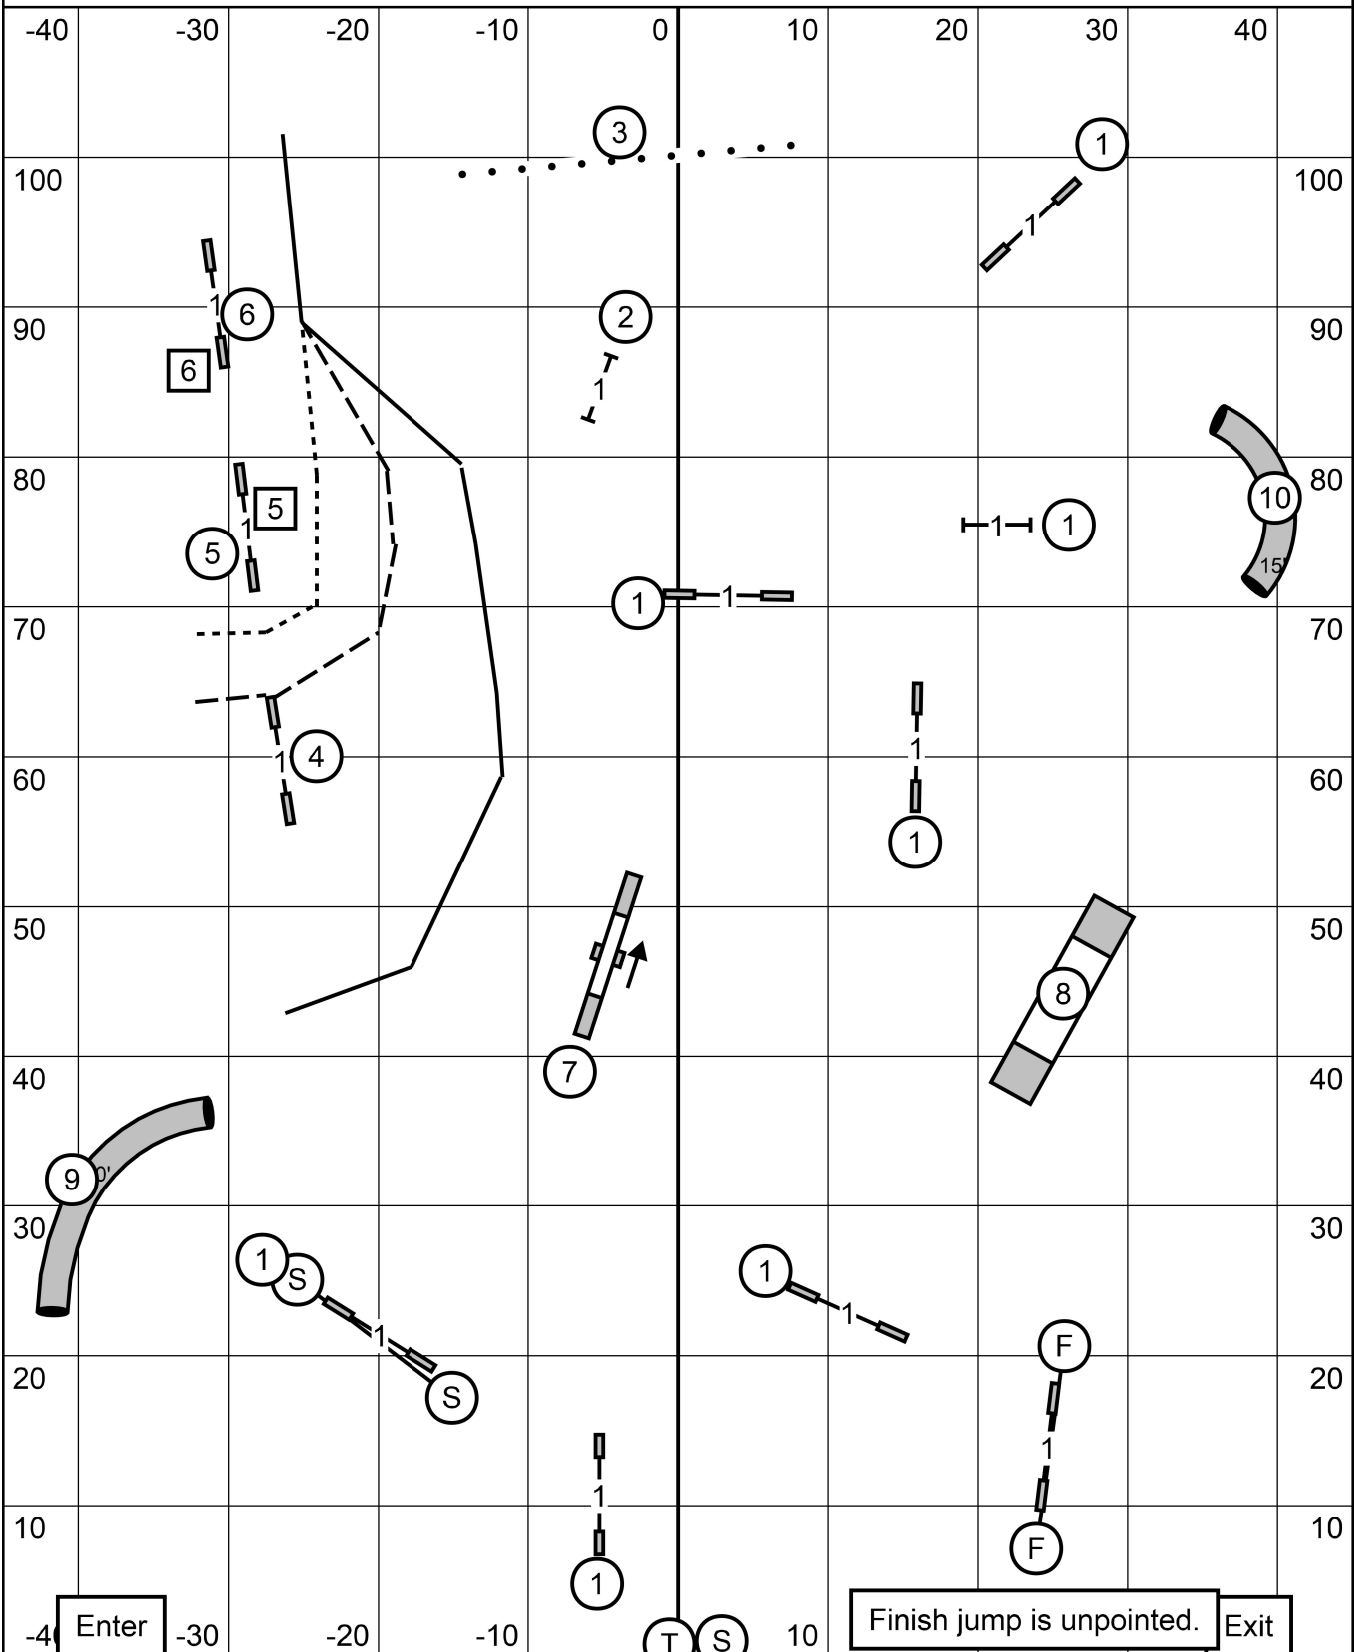

Bloomsburg Agility Runners Club
 Novice A, B and P JWW
 Judge: Pam Sturtz

May 23, 2026
 Indoors on dirt
 Score _____

Yardage _____
 SCT _____
 Dog's Time _____

Master/Excellent Send: Round 4-5-6 or 6-5-4 Solid line
 Open Send: Square 5-6 or Round 6-5 Dashed line
 Novice Send: Square 5-6 or Round 6-5 Dotted line