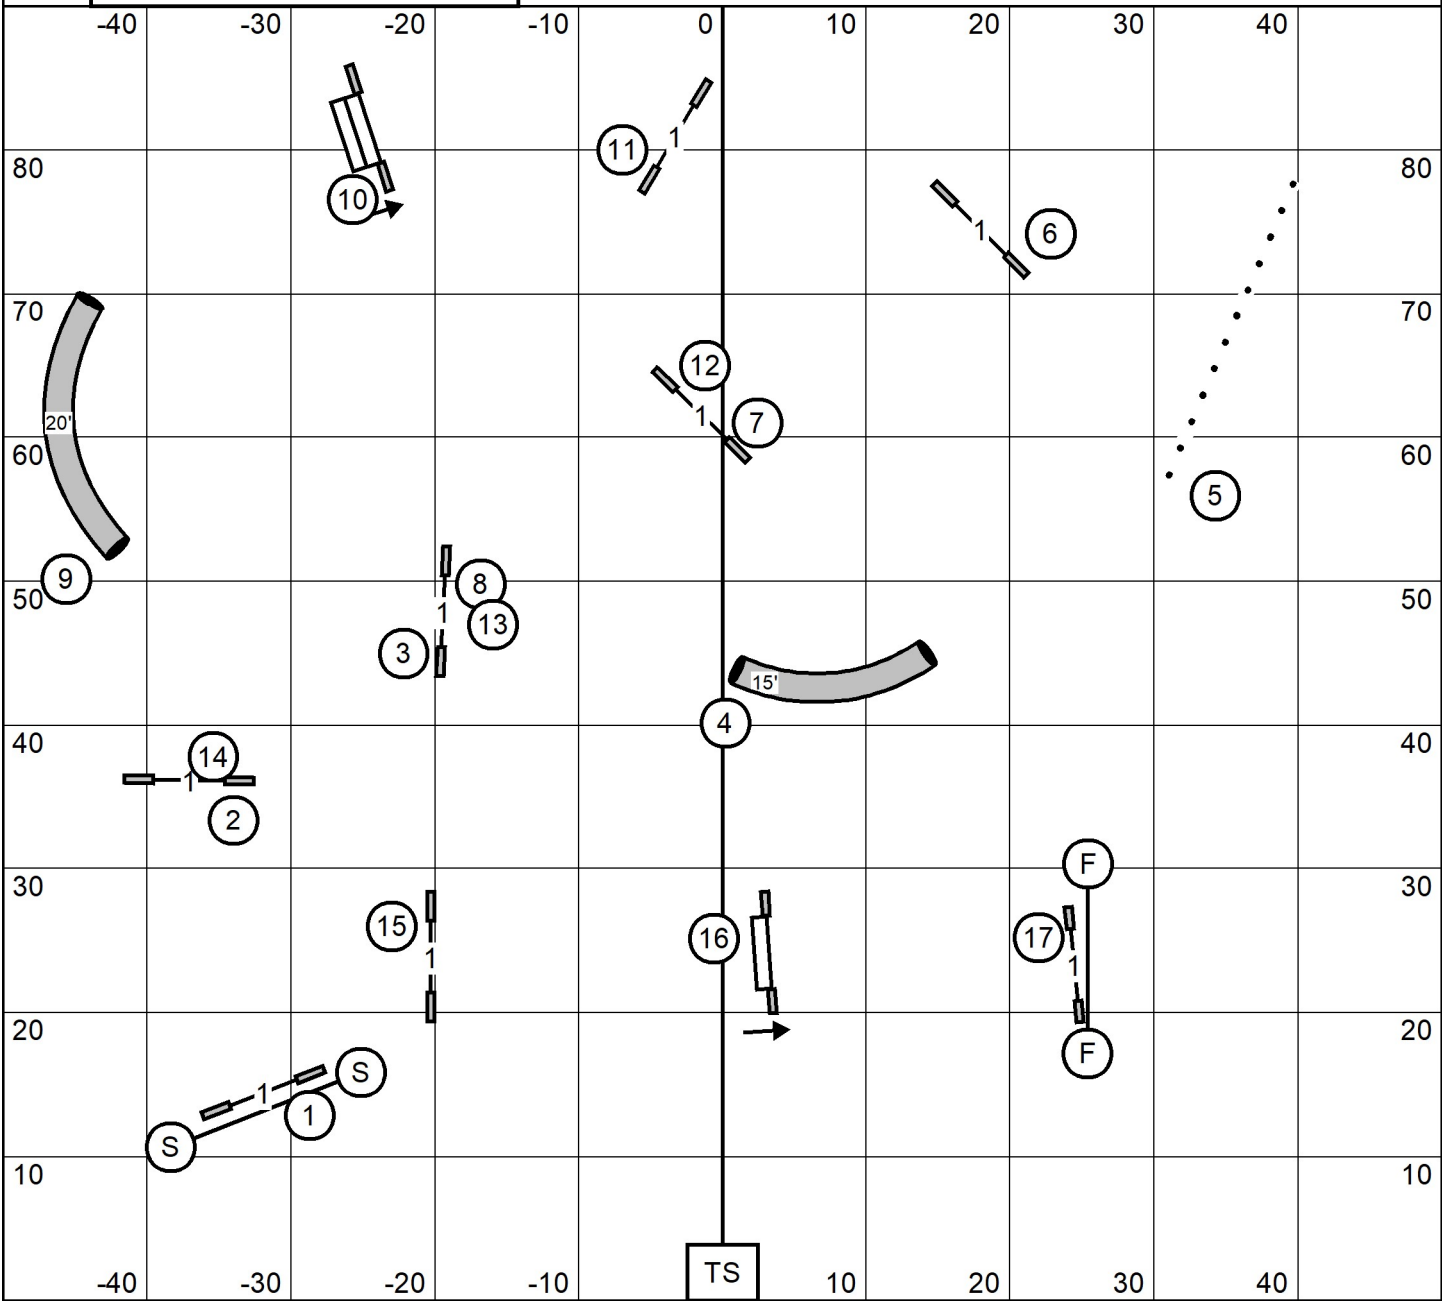

Princeton Dog Training Club
Novice A/B/P JWW
 Saturday April 4, 2026
 Carol Mount
 100 x90, Indoors, Turf, Etiming

Princeton Dog Training Club
Open /P JWW
 Saturday April 4, 2026
 Carol Mount
 100 x90, Indoors, Turf, Etiming

Princeton Dog Training Club
Premier /P JWW
 Saturday April 4, 2026
 Carol Mount
 100 x90, Indoors, Turf, Etiming