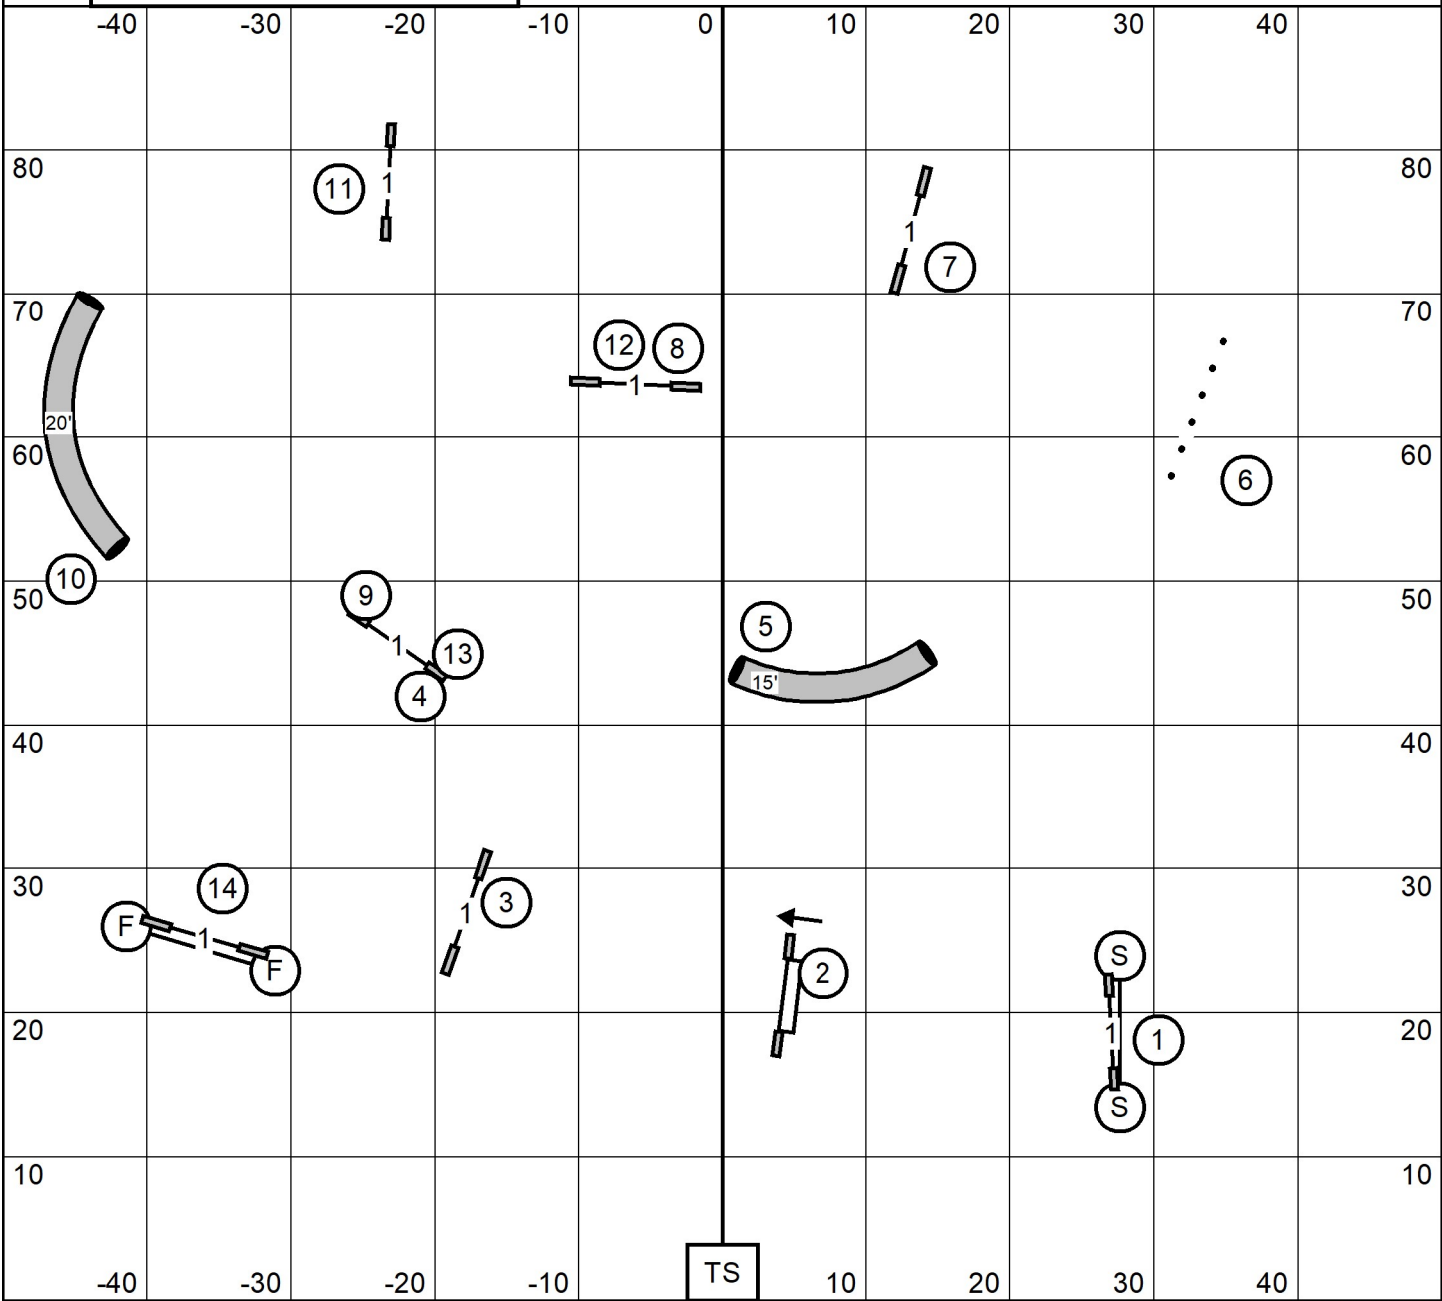

Princeton Dog Training Club
Novice A/B/P JWW
 Saturday April 4, 2026
 Carol Mount
 100 x90, Indoors, Turf, Etiming

Princeton Dog Training Club
Open /P JWW
 Saturday April 4, 2026
 Carol Mount
 100 x90, Indoors, Turf, Etiming

Princeton Dog Training Club
Premier /P JWW
 Saturday April 4, 2026
 Carol Mount
 100 x90, Indoors, Turf, Etiming