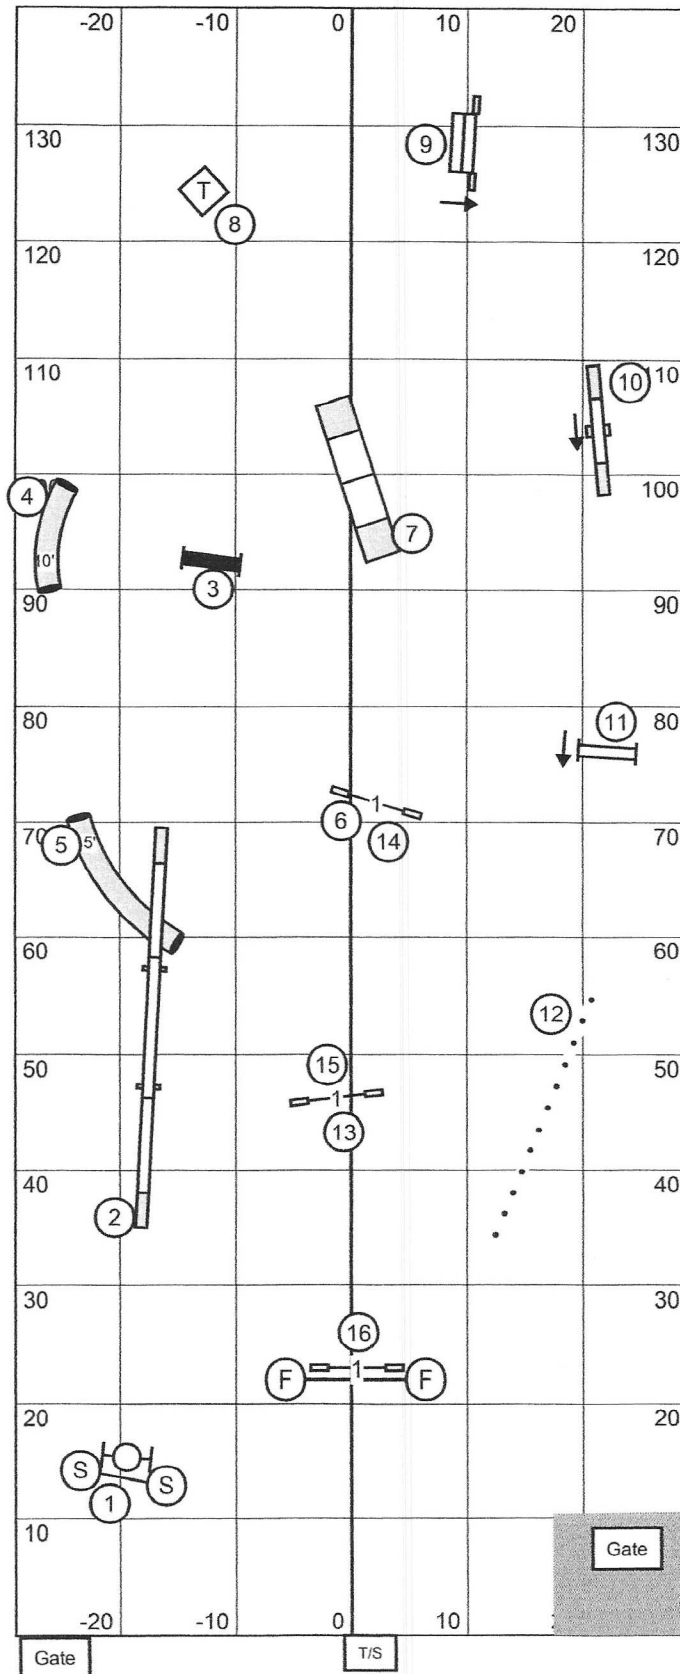

Exc/Master

Open

Novice

10 4 1

10 4

10 4

Krusin' Kanines Agility & Dog Sports Club
 New Hope, PA (58' x 144')
 April 26, 2026 ~ AKC Judge Laura Kuterbach

Exc/ Master Jumpers w/ Weaves

Novice Jumpers w/ Weaves

Krusin' Kanines Agility & Dog Sports Club
 New Hope, PA (58' x 144')
 April 26, 2026 ~ AKC Judge Laura Kuterbach

Time 2 Beat

Krusin' Kanines Agility & Dog Sports Club
 New Hope, PA (58' x 144')
 April 26, 2026 ~ AKC Judge Laura Kuterbach

Exc / Master Standard

Krusin' Kanines Agility & Dog Sports Club
 New Hope, PA (58' x 144')
 April 26, 2026 ~ AKC Judge Laura Kuterbach

Open Standard

Krusin' Kanines Agility & Dog Sports Club
 New Hope, PA (58' x 144')
 April 26, 2026 ~ AKC Judge Laura Kuterbach

Novice Standard

Krusin' Kanines Agility & Dog Sports Club
 New Hope, PA (58' x 144')
 April 26, 2026 ~ AKC Judge Laura Kuterbach