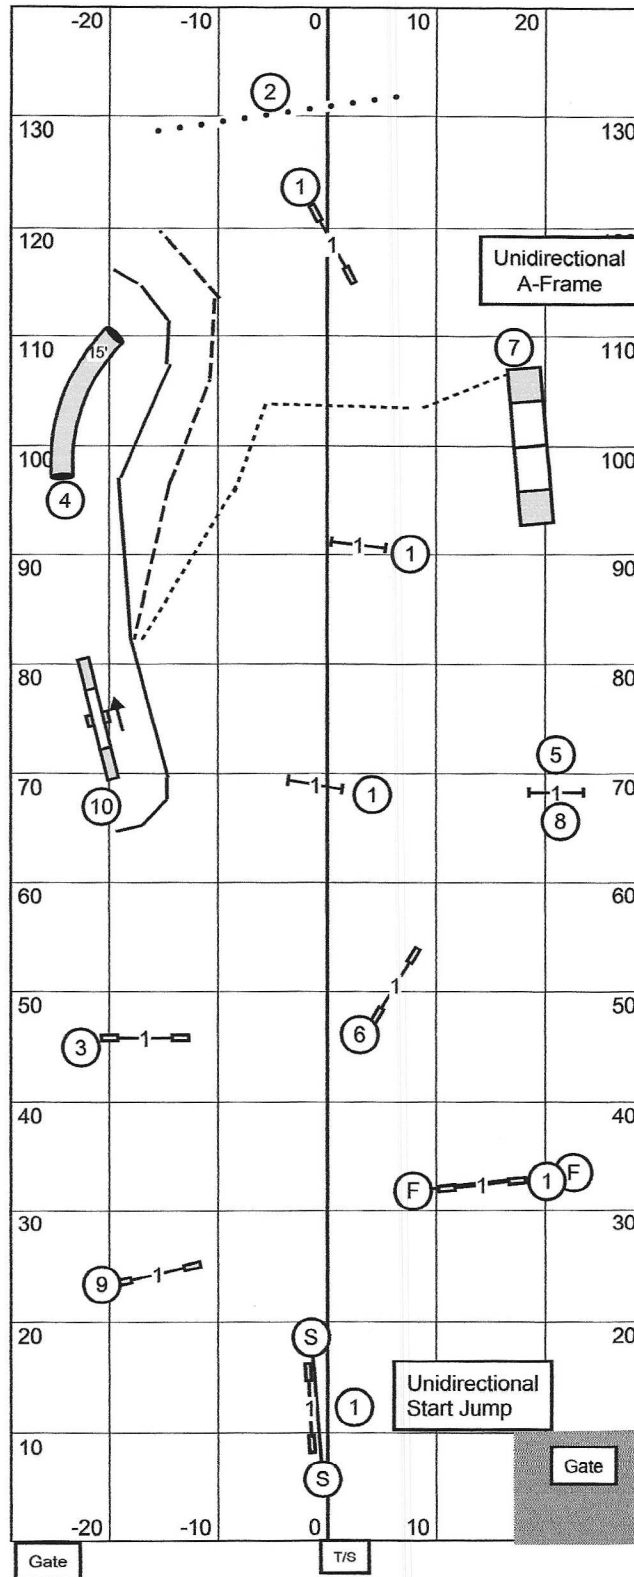

Exc/Master

Open

Novice

10 4 1

10 4

10 4

Krusin' Kanines Agility & Dog Sports Club
 New Hope, PA (58' x 144')
 April 26, 2026 ~ AKC Judge Laura Kuterbach

Exc/ Master Jumpers w/ Weaves

Krusin' Kanines Agility & Dog Sports Club
 New Hope, PA (58' x 144')
 April 26, 2026 ~ AKC Judge Laura Kuterbach

Open Jumpers w/ Weaves

Krusin' Kanines Agility & Dog Sports Club
 New Hope, PA (58' x 144')
 April 26, 2026 ~ AKC Judge Laura Kuterbach

Exc / Master Standard

Krusin' Kanines Agility & Dog Sports Club
 New Hope, PA (58' x 144')
 April 26, 2026 ~ AKC Judge Laura Kuterbach

Open Standard

Krusin' Kanines Agility & Dog Sports Club
 New Hope, PA (58' x 144')
 April 26, 2026 ~ AKC Judge Laura Kuterbach

Novice Standard

Krusin' Kanines Agility & Dog Sports Club
 New Hope, PA (58' x 144')
 April 26, 2026 ~ AKC Judge Laura Kuterbach