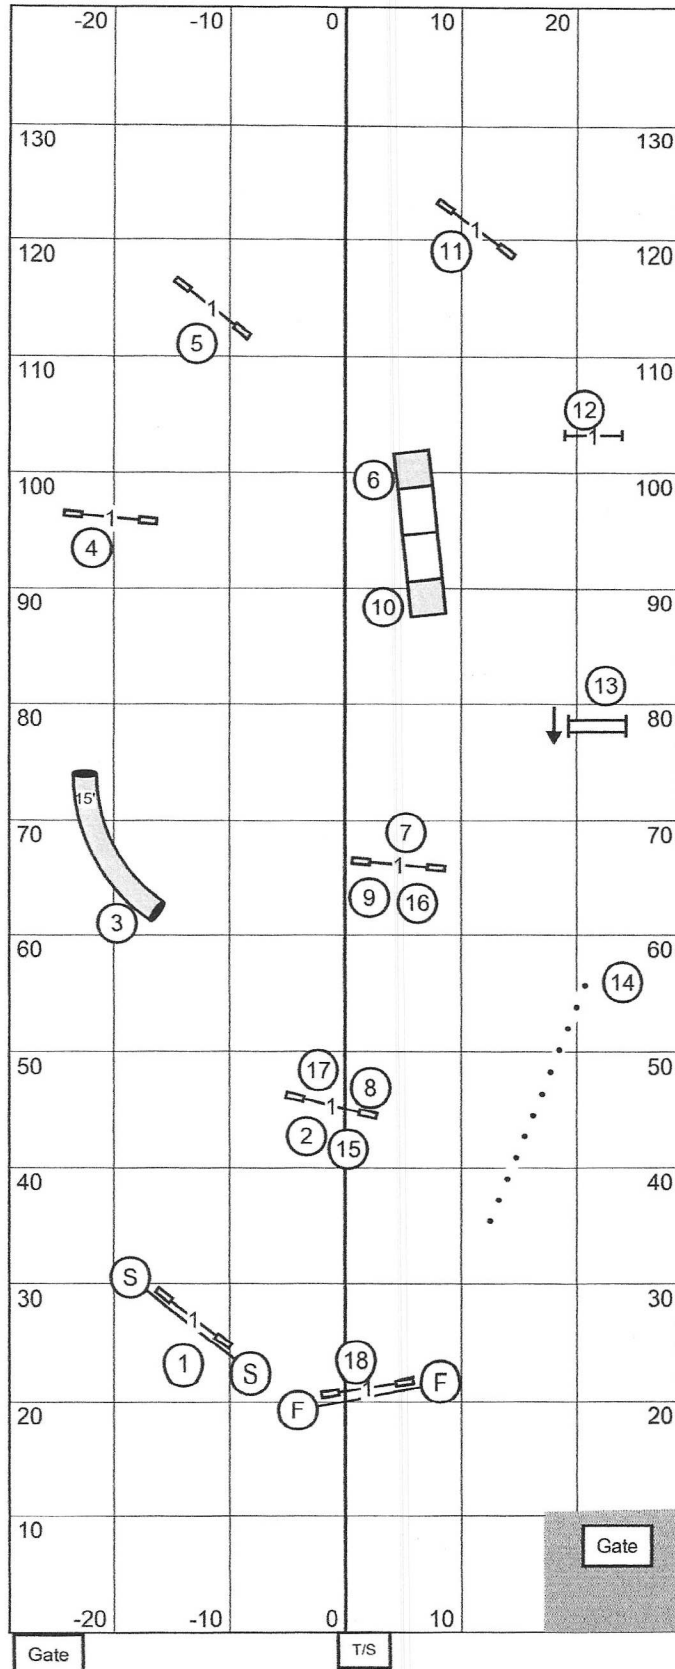

Exc/Master

Open

Novice

10 4 1

10 4

10 4

Krusin' Kanines Agility & Dog Sports Club
 New Hope, PA (58' x 144')
 April 26, 2026 ~ AKC Judge Laura Kuterbach

Exc/ Master Jumpers w/ Weaves

Krusin' Kanines Agility & Dog Sports Club
 New Hope, PA (58' x 144')
 April 26, 2026 ~ AKC Judge Laura Kuterbach

Open Jumpers w/ Weaves

Krusin' Kanines Agility & Dog Sports Club
 New Hope, PA (58' x 144')
 April 26, 2026 ~ AKC Judge Laura Kuterbach

Novice Jumpers w/ Weaves

Krusin' Kanines Agility & Dog Sports Club
 New Hope, PA (58' x 144')
 April 26, 2026 ~ AKC Judge Laura Kuterbach

Time 2 Beat

Krusin' Kanines Agility & Dog Sports Club
 New Hope, PA (58' x 144')
 April 26, 2026 ~ AKC Judge Laura Kuterbach

Exc / Master Standard

Krusin' Kanines Agility & Dog Sports Club
 New Hope, PA (58' x 144')
 April 26, 2026 ~ AKC Judge Laura Kuterbach

Open Standard

Krusin' Kanines Agility & Dog Sports Club
 New Hope, PA (58' x 144')
 April 26, 2026 ~ AKC Judge Laura Kuterbach