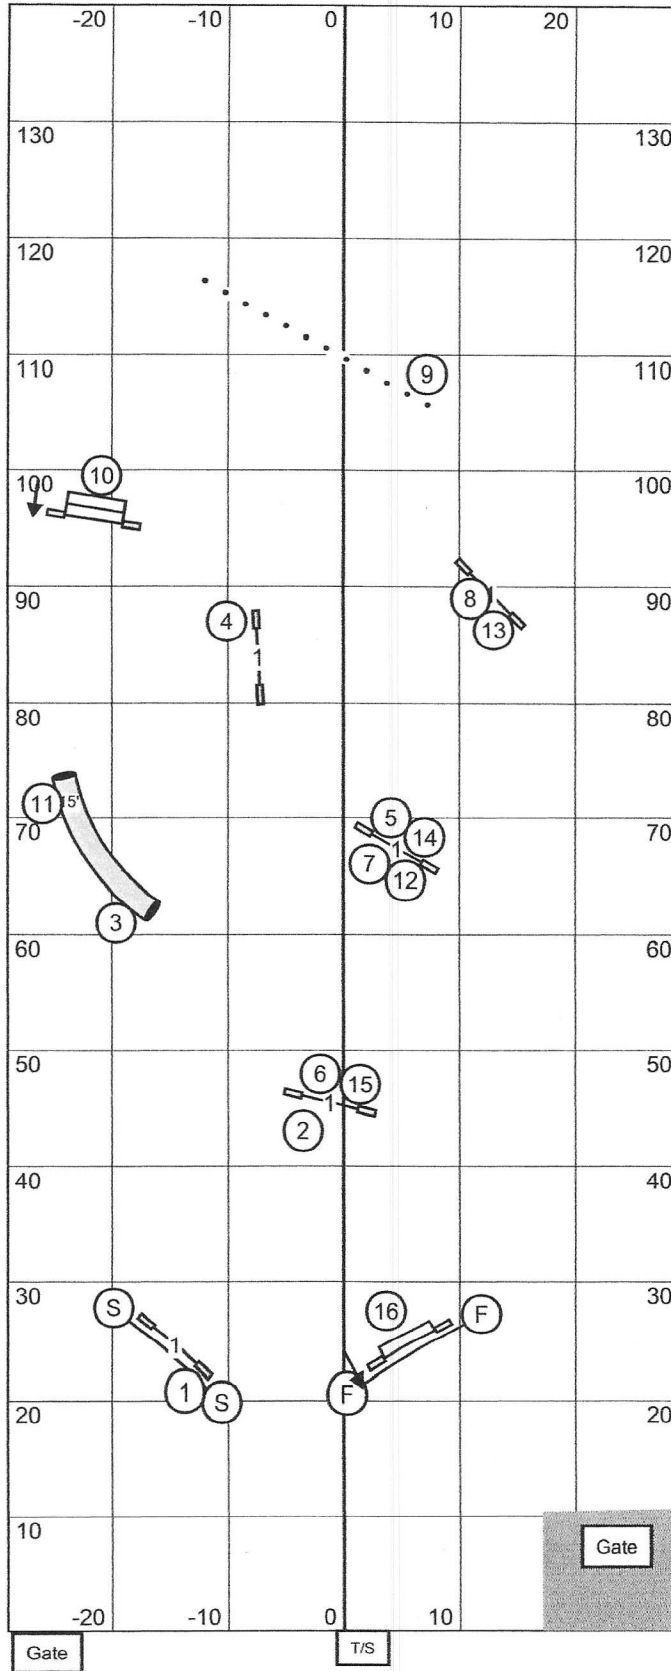

Exc/Master

Open

Novice

10 4 1

10 4

10 4

Krusin' Kanines Agility & Dog Sports Club
 New Hope, PA (58' x 144')
 April 26, 2026 ~ AKC Judge Laura Kuterbach

Exc/ Master Jumpers w/ Weaves

Krusin' Kanines Agility & Dog Sports Club
 New Hope, PA (58' x 144')
 April 26, 2026 ~ AKC Judge Laura Kuterbach

Open Jumpers w/ Weaves

Krusin' Kanines Agility & Dog Sports Club
 New Hope, PA (58' x 144')
 April 26, 2026 ~ AKC Judge Laura Kuterbach

Exc / Master Standard

Krusin' Kanines Agility & Dog Sports Club
 New Hope, PA (58' x 144')
 April 26, 2026 ~ AKC Judge Laura Kuterbach

Open Standard

Krusin' Kanines Agility & Dog Sports Club
 New Hope, PA (58' x 144')
 April 26, 2026 ~ AKC Judge Laura Kuterbach

Novice Standard

Krusin' Kanines Agility & Dog Sports Club
 New Hope, PA (58' x 144')
 April 26, 2026 ~ AKC Judge Laura Kuterbach