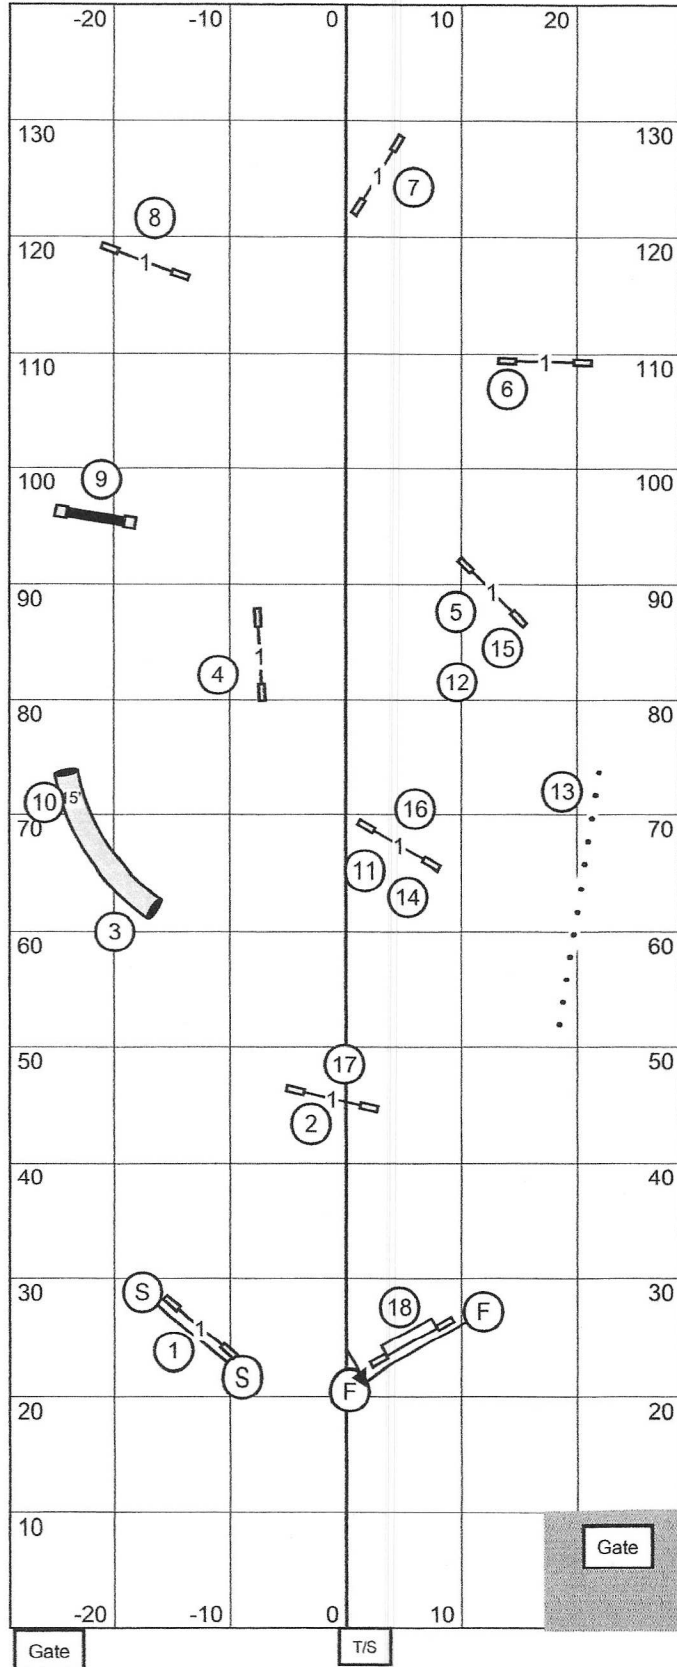

Exc/Master

Open

Novice

10 4 1

10 4

10 4

Krusin' Kanines Agility & Dog Sports Club
 New Hope, PA (58' x 144')
 April 26, 2026 ~ AKC Judge Laura Kuterbach

Exc/ Master Jumpers w/ Weaves

Krusin' Kanines Agility & Dog Sports Club
 New Hope, PA (58' x 144')
 April 26, 2026 ~ AKC Judge Laura Kuterbach

Open Jumpers w/ Weaves

Krusin' Kanines Agility & Dog Sports Club
 New Hope, PA (58' x 144')
 April 26, 2026 ~ AKC Judge Laura Kuterbach

Novice Jumpers w/ Weaves

Krusin' Kanines Agility & Dog Sports Club
 New Hope, PA (58' x 144')
 April 26, 2026 ~ AKC Judge Laura Kuterbach

Time 2 Beat

Krusin' Kanines Agility & Dog Sports Club
 New Hope, PA (58' x 144')
 April 26, 2026 ~ AKC Judge Laura Kuterbach

Exc / Master Standard

Krusin' Kanines Agility & Dog Sports Club
 New Hope, PA (58' x 144')
 April 26, 2026 ~ AKC Judge Laura Kuterbach

Open Standard

Krusin' Kanines Agility & Dog Sports Club
 New Hope, PA (58' x 144')
 April 26, 2026 ~ AKC Judge Laura Kuterbach