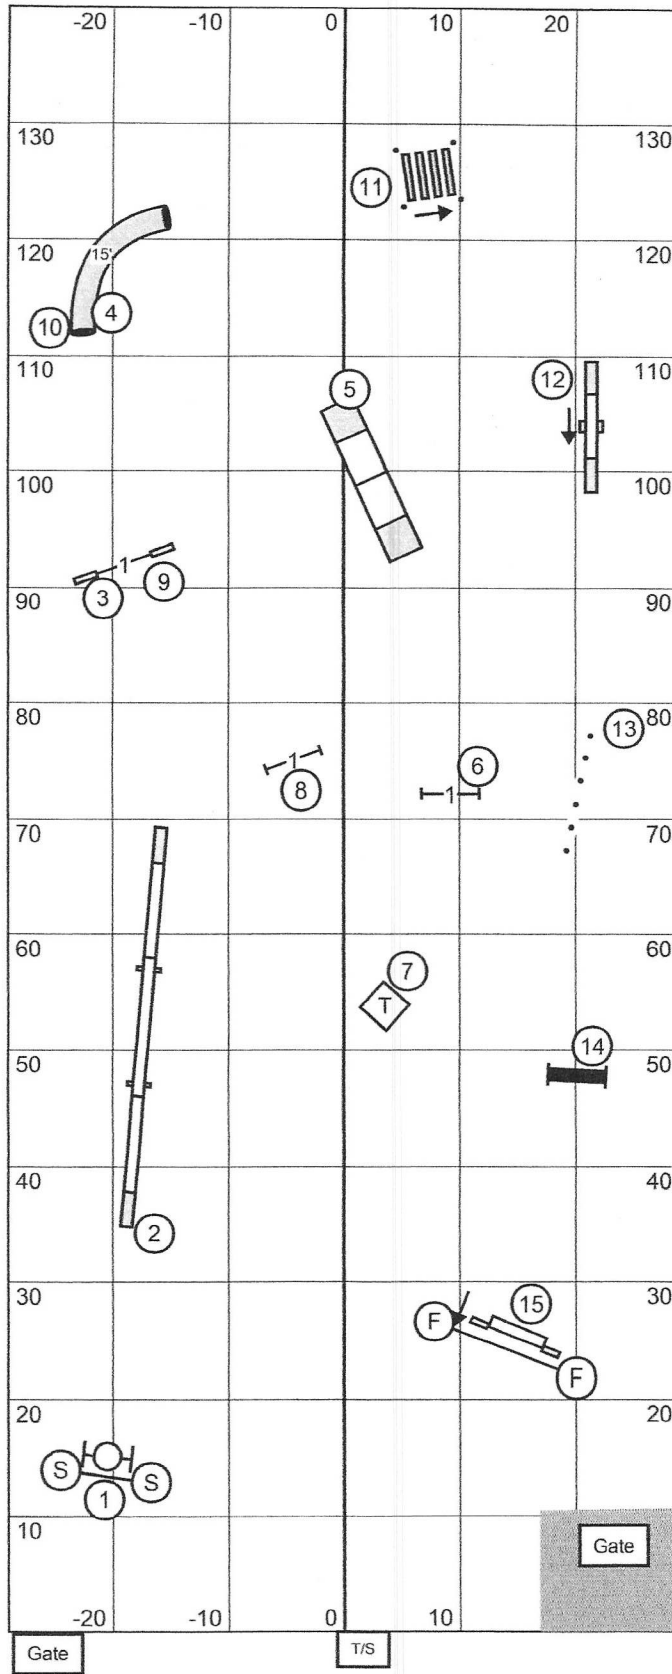

Exc/Master

Open

Novice

10 4 1

10 4

10 4

Krusin' Kanines Agility & Dog Sports Club
 New Hope, PA (58' x 144')
 April 26, 2026 ~ AKC Judge Laura Kuterbach

Exc/ Master Jumpers w/ Weaves

Exc / Master Standard

Krusin' Kanines Agility & Dog Sports Club
 New Hope, PA (58' x 144')
 April 26, 2026 ~ AKC Judge Laura Kuterbach

Open Standard

Krusin' Kanines Agility & Dog Sports Club
 New Hope, PA (58' x 144')
 April 26, 2026 ~ AKC Judge Laura Kuterbach

Novice Standard

Krusin' Kanines Agility & Dog Sports Club
 New Hope, PA (58' x 144')
 April 26, 2026 ~ AKC Judge Laura Kuterbach