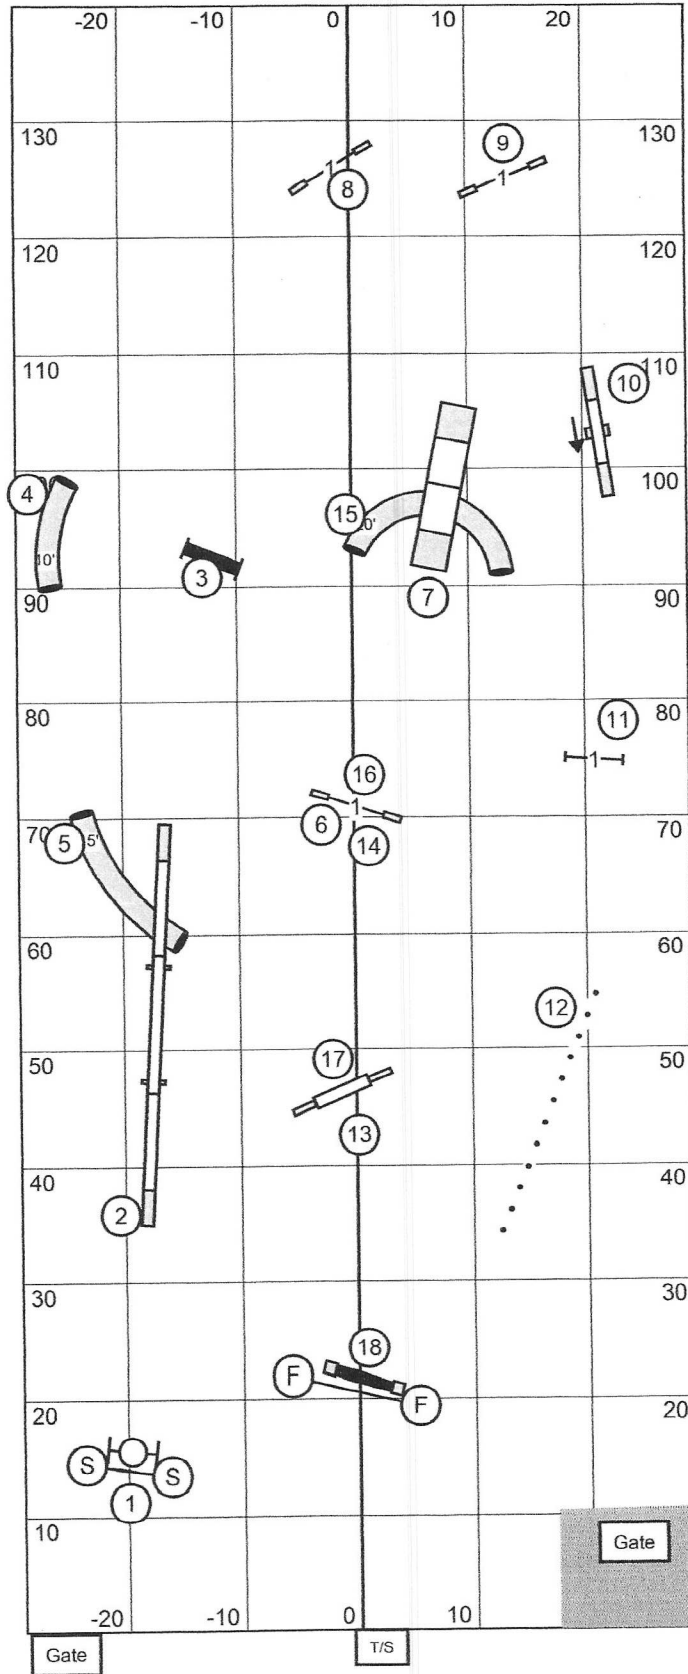

Exc/Master

Open

Novice

10 4 1

10 4

10 4

Krusin' Kanines Agility & Dog Sports Club
 New Hope, PA (58' x 144')
 April 26, 2026 ~ AKC Judge Laura Kuterbach

Exc/ Master Jumpers w/ Weaves

Novice Jumpers w/ Weaves

Krusin' Kanines Agility & Dog Sports Club
 New Hope, PA (58' x 144')
 April 26, 2026 ~ AKC Judge Laura Kuterbach

Time 2 Beat

Krusin' Kanines Agility & Dog Sports Club
 New Hope, PA (58' x 144')
 April 26, 2026 ~ AKC Judge Laura Kuterbach

Exc / Master Standard

Krusin' Kanines Agility & Dog Sports Club
 New Hope, PA (58' x 144')
 April 26, 2026 ~ AKC Judge Laura Kuterbach

Open Standard

Krusin' Kanines Agility & Dog Sports Club
 New Hope, PA (58' x 144')
 April 26, 2026 ~ AKC Judge Laura Kuterbach

Novice Standard

Krusin' Kanines Agility & Dog Sports Club
 New Hope, PA (58' x 144')
 April 26, 2026 ~ AKC Judge Laura Kuterbach