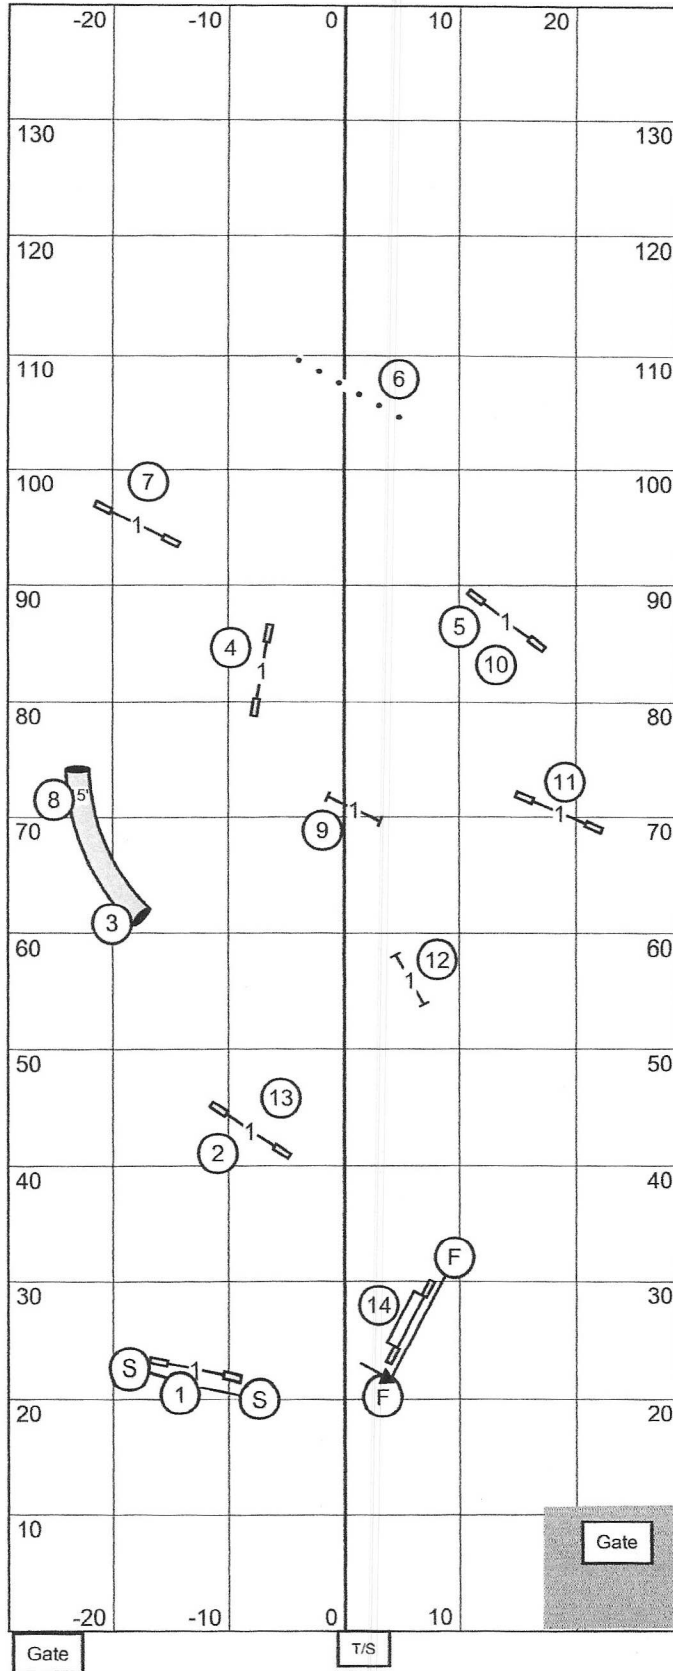

Exc/Master

Open

Novice

10 4 1

10 4

10 4

Krusin' Kanines Agility & Dog Sports Club
 New Hope, PA (58' x 144')
 April 26, 2026 ~ AKC Judge Laura Kuterbach

Exc/ Master Jumpers w/ Weaves

Krusin' Kanines Agility & Dog Sports Club
 New Hope, PA (58' x 144')
 April 26, 2026 ~ AKC Judge Laura Kuterbach

Open Jumpers w/ Weaves

Krusin' Kanines Agility & Dog Sports Club
 New Hope, PA (58' x 144')
 April 26, 2026 ~ AKC Judge Laura Kuterbach

Novice Jumpers w/ Weaves

Krusin' Kanines Agility & Dog Sports Club
 New Hope, PA (58' x 144')
 April 26, 2026 ~ AKC Judge Laura Kuterbach

Time 2 Beat

Krusin' Kanines Agility & Dog Sports Club
 New Hope, PA (58' x 144')
 April 26, 2026 ~ AKC Judge Laura Kuterbach

Exc / Master Standard

Krusin' Kanines Agility & Dog Sports Club
 New Hope, PA (58' x 144')
 April 26, 2026 ~ AKC Judge Laura Kuterbach

Open Standard

Krusin' Kanines Agility & Dog Sports Club
 New Hope, PA (58' x 144')
 April 26, 2026 ~ AKC Judge Laura Kuterbach