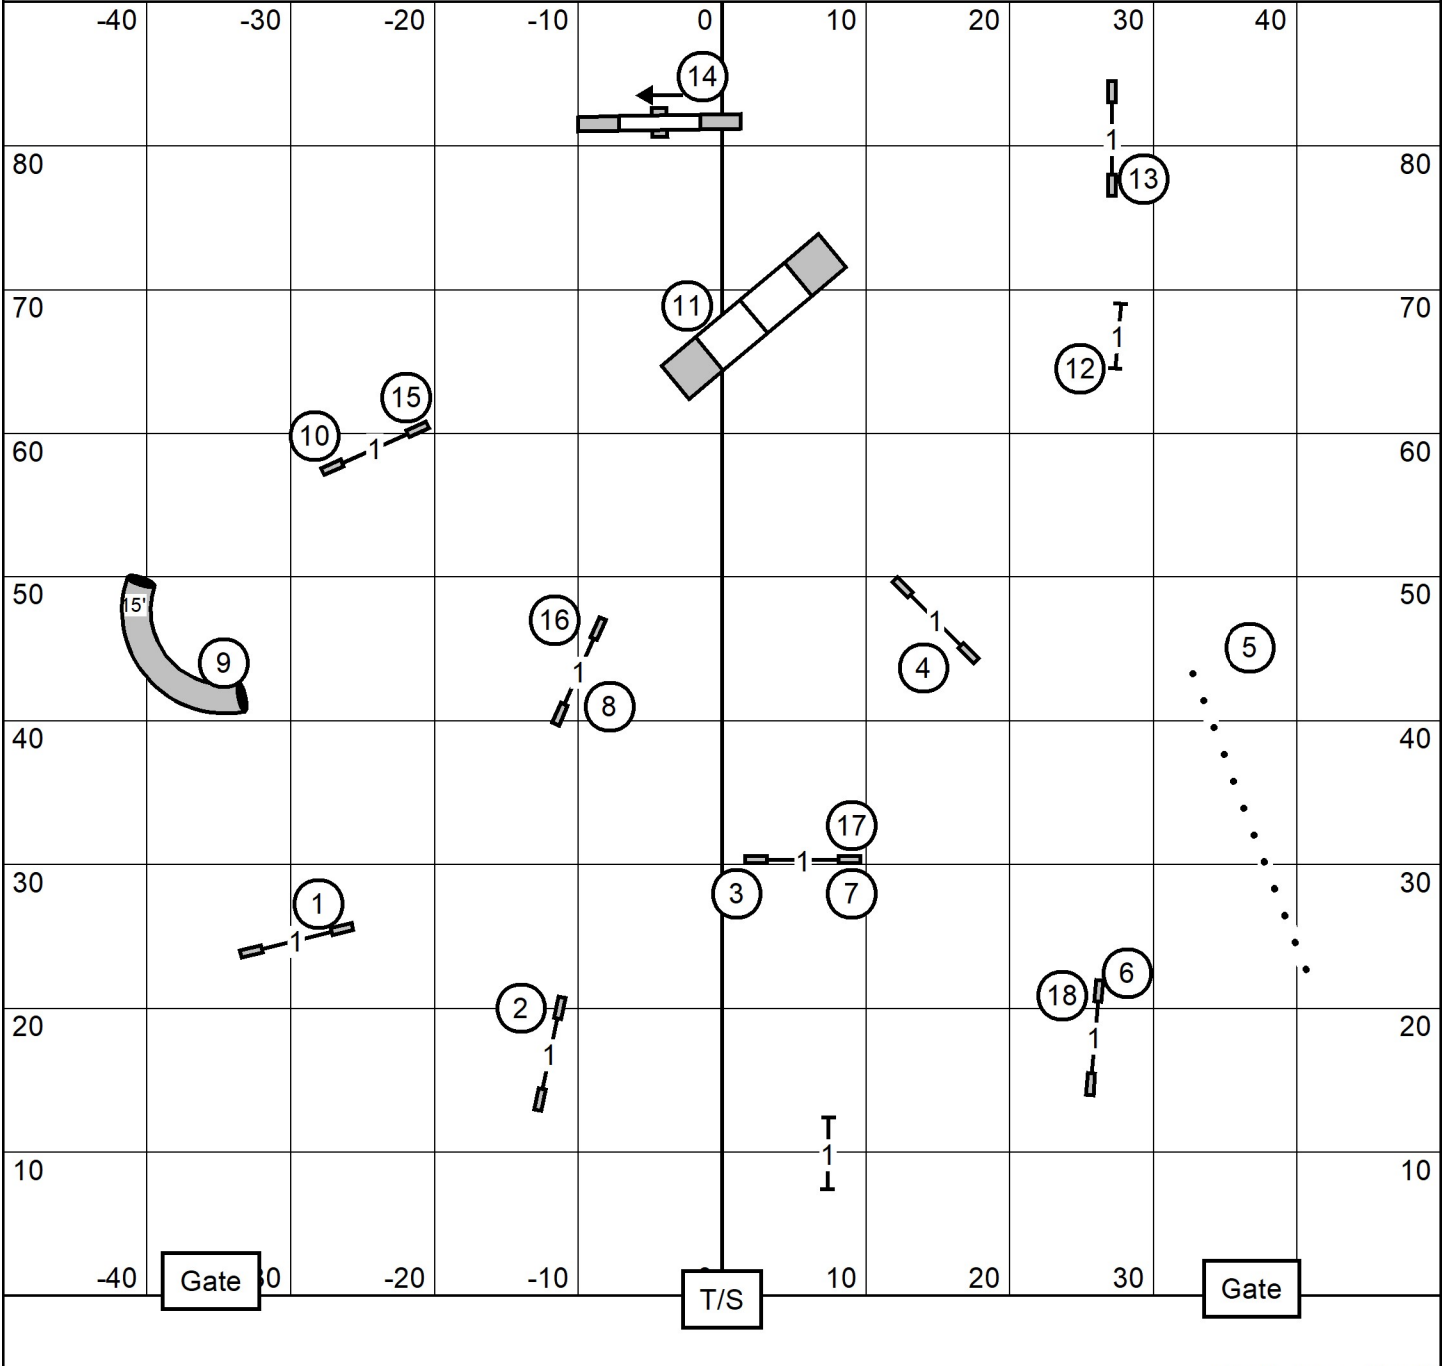

Agility Assoc. of Central New Jersey (JAG)
Premier Sport Center
South Hampton, NJ
Friday, March 13th, 2026

FAST (All Levels)
Indoors on Turf
90x110ft
Judge: Andrew Mellon

Excellent /Master

————— (7) (1) (6)

60 pts (14+20 = 34)

need 26 addit.

Agility Assoc. of Central New Jersey (JAG)
 Premier Sport Center
 South Hampton, NJ
 Friday, March 13th, 2026

Time2Beat
 Indoors on Turf
 90x100ft
 Judge: Andrew Mellon