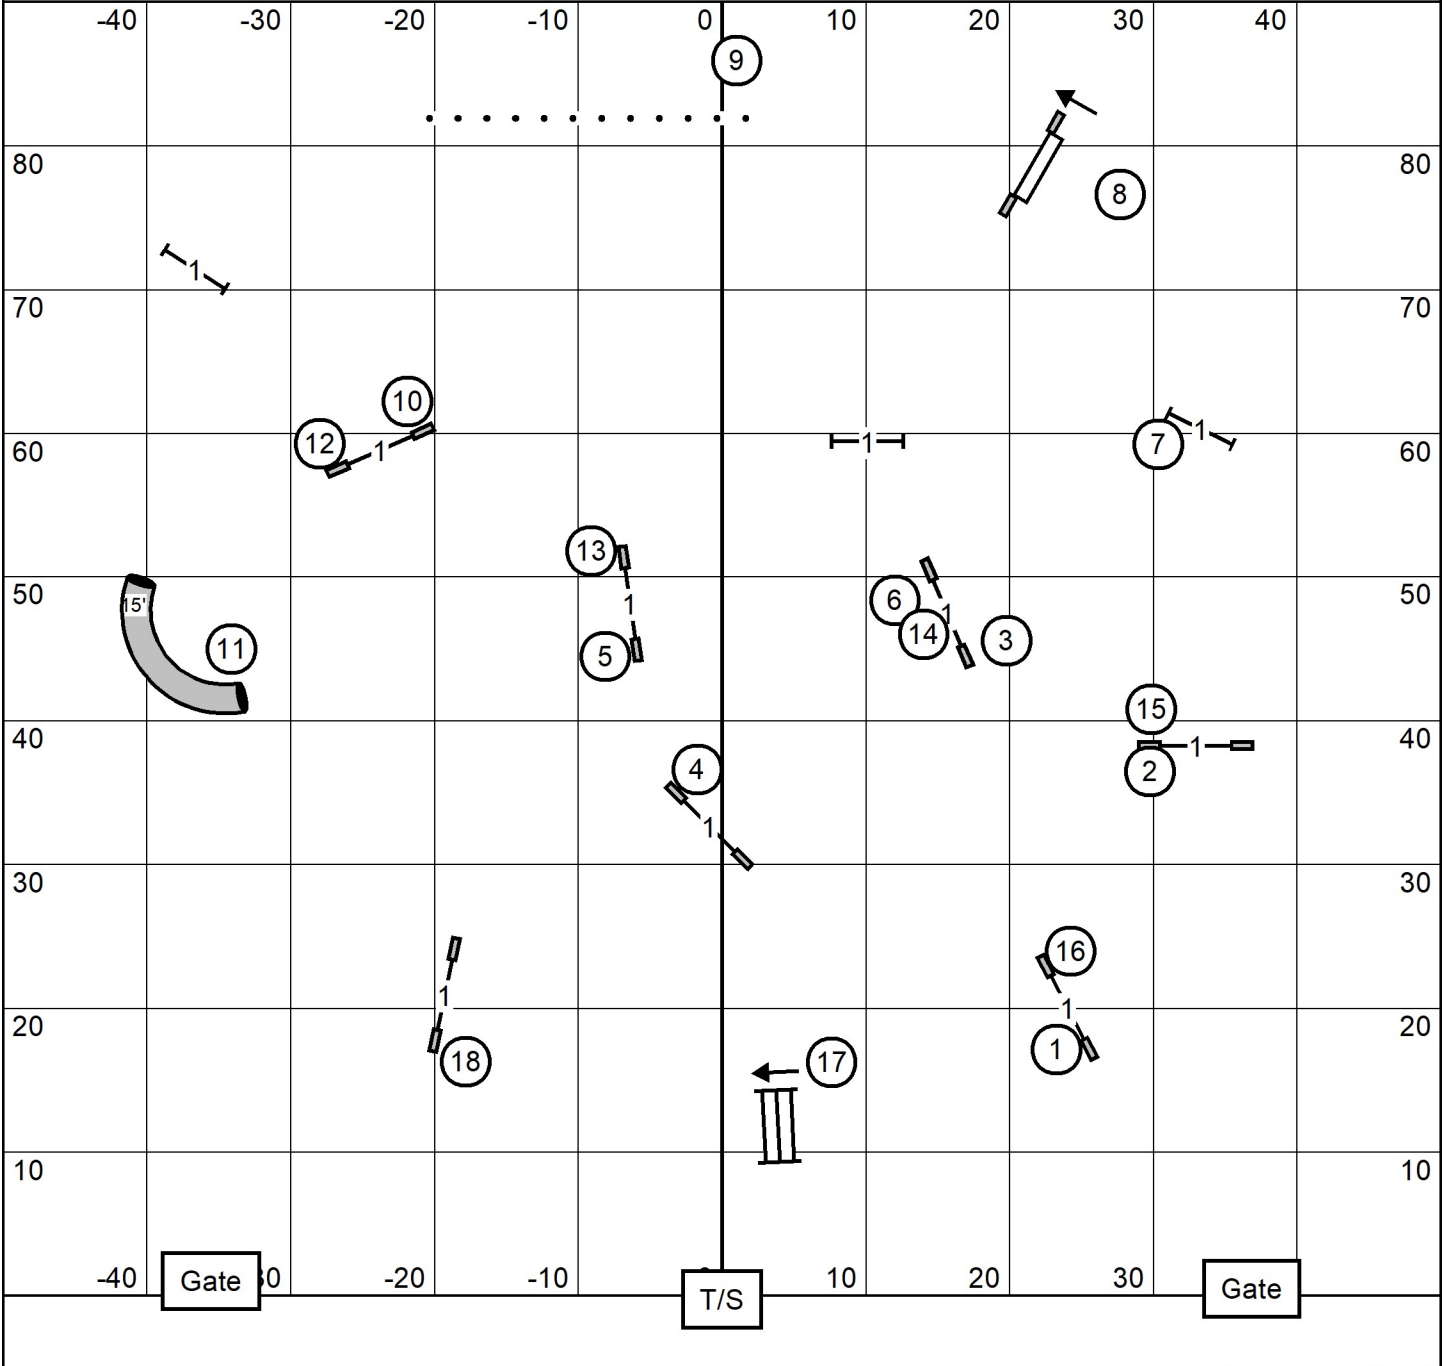

Agility Assoc. of Central New Jersey (JAG)
Premier Sport Center
South Hampton, NJ
Friday, March 13th, 2026

Excellent/Master JWW
Indoors on Turf
90x100ft
Judge: Andrew Mellon