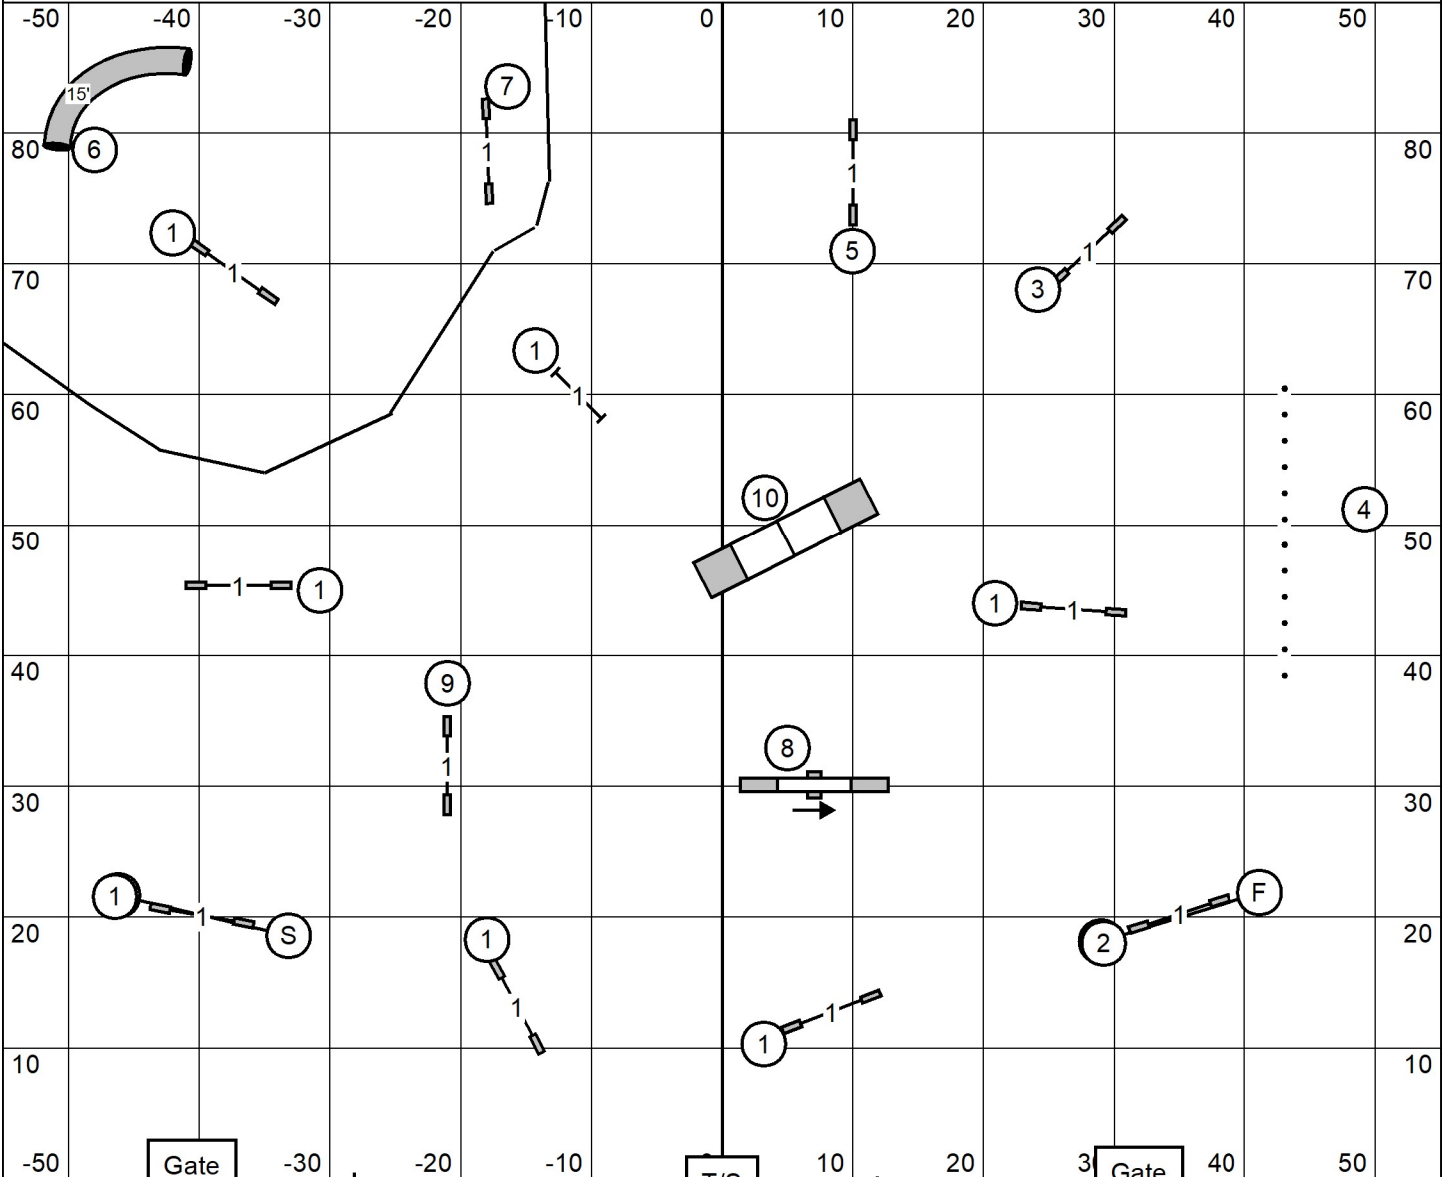

Agility Assoc. of Central New Jersey (JAG)
Premier Sport Center
South Hampton, NJ
Friday, March 13th, 2026

FAST (All Levels)
Indoors on Turf
90x110ft
Judge: Andrew Mellon

Excellent /Master

————— (7) (1) (6)

60 pts (14+20 = 34)

need 26 addit.

Agility Assoc. of Central New Jersey (JAG)
 Premier Sport Center
 South Hampton, NJ
 Friday, March 13th, 2026

Time2Beat
 Indoors on Turf
 90x100ft
 Judge: Andrew Mellon