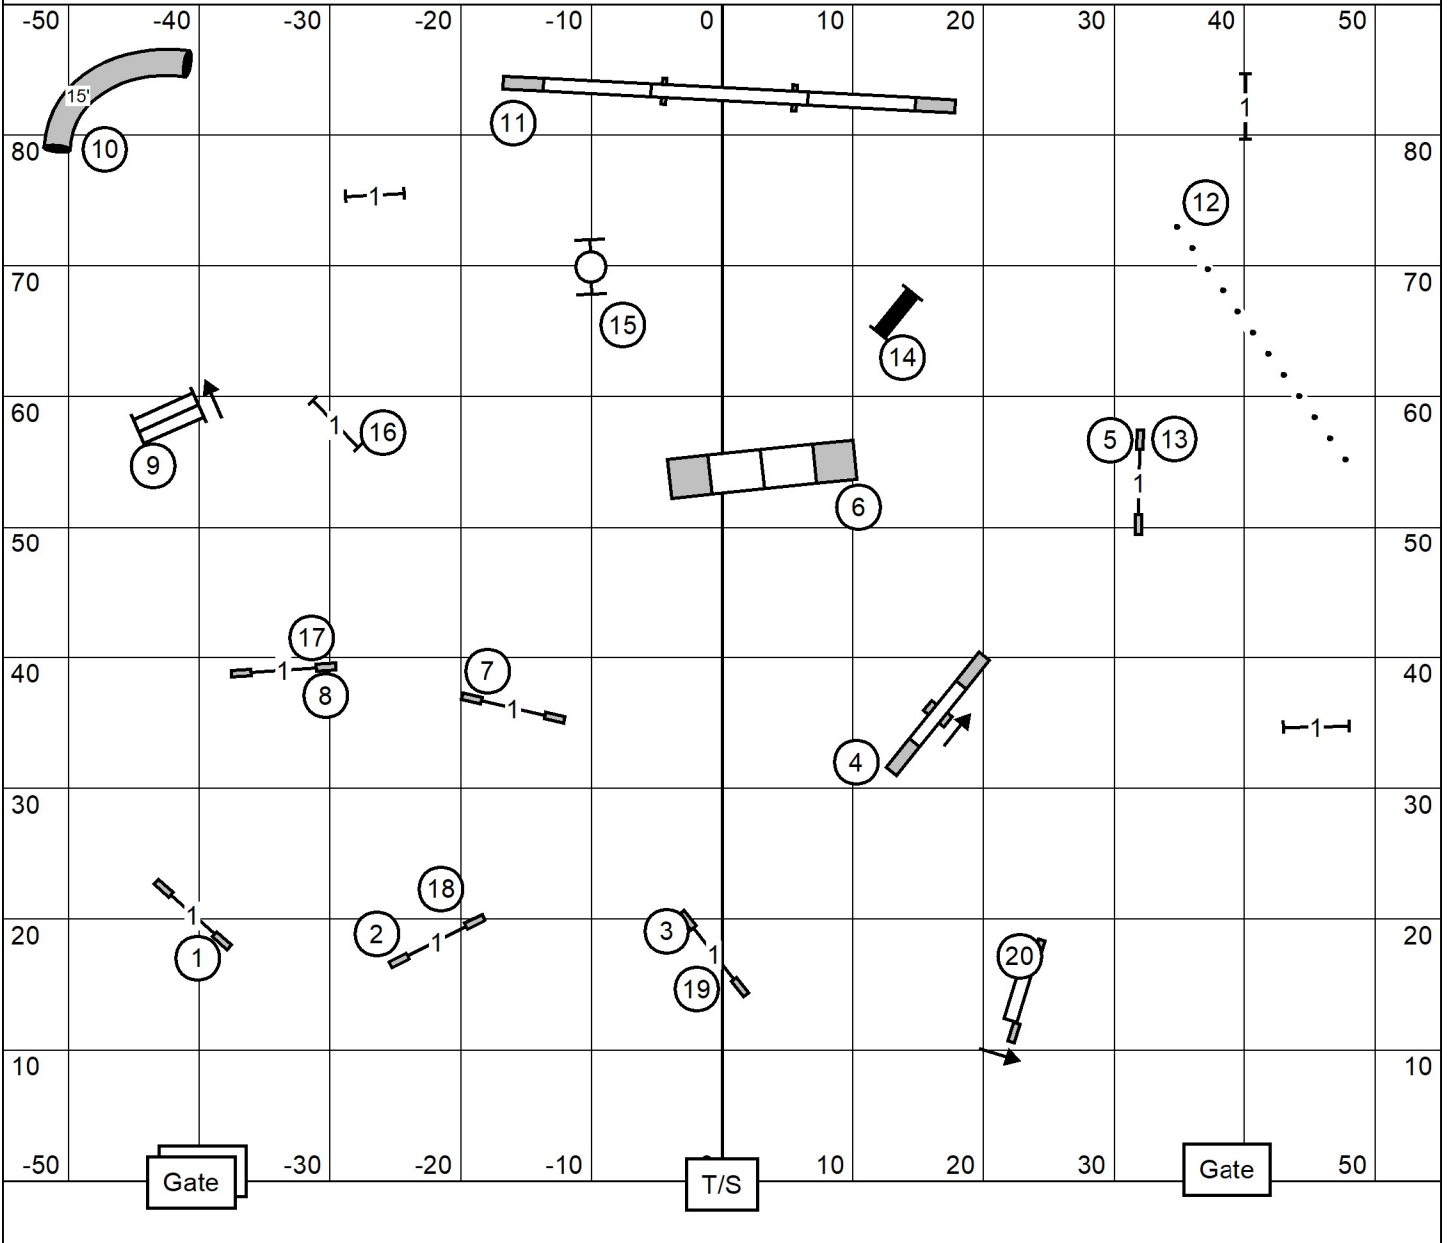

Excellent/Master JWW
 Indoors on Turf
 90x100ft
 Judge: Andrew Mellon

Agility Assoc. of Central New Jersey (JAG)
Premier Sports Center
South Hampton, NJ
Friday, March 13th, 2026

Excellent/ Master Std
Indoors on Turf
90x110ft
Judge: Andrew Mellon