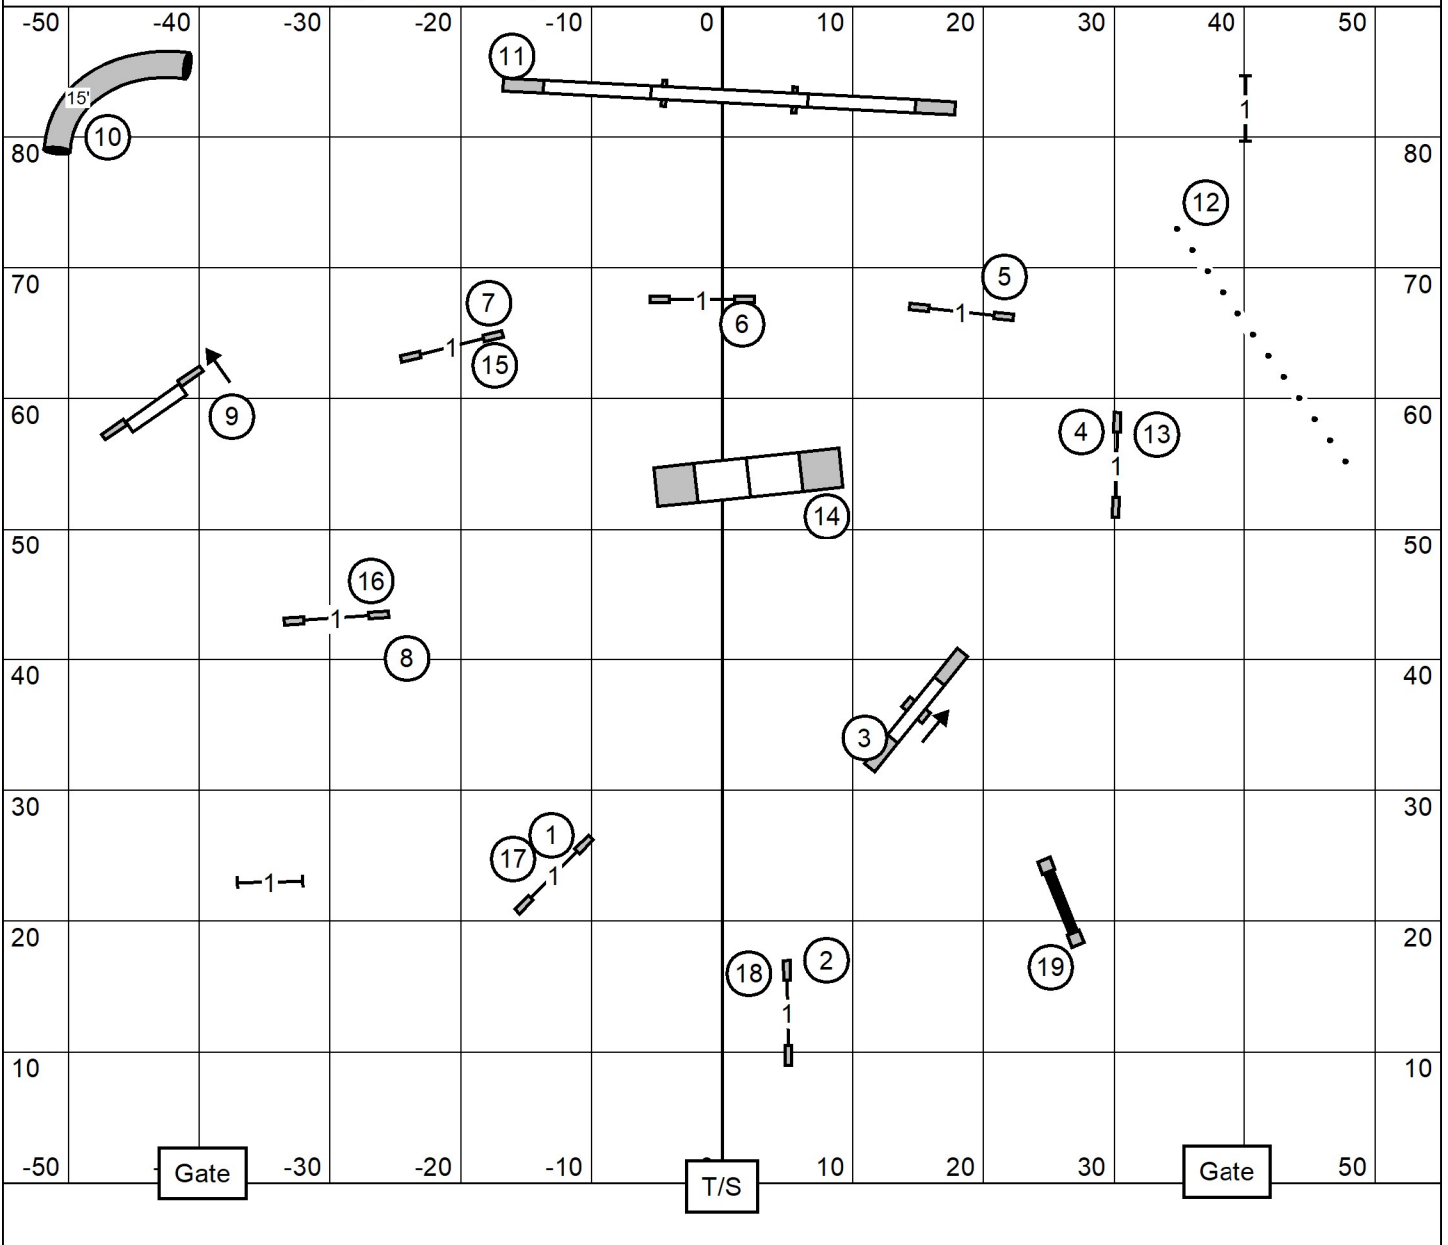

Agility Assoc. of Central New Jersey (JAG)
Premier Sport Center
South Hampton, NJ
Friday, March 13th, 2026

Premier Std
Indoors on Turf
90x110ft
Judge: Andrew Mellon