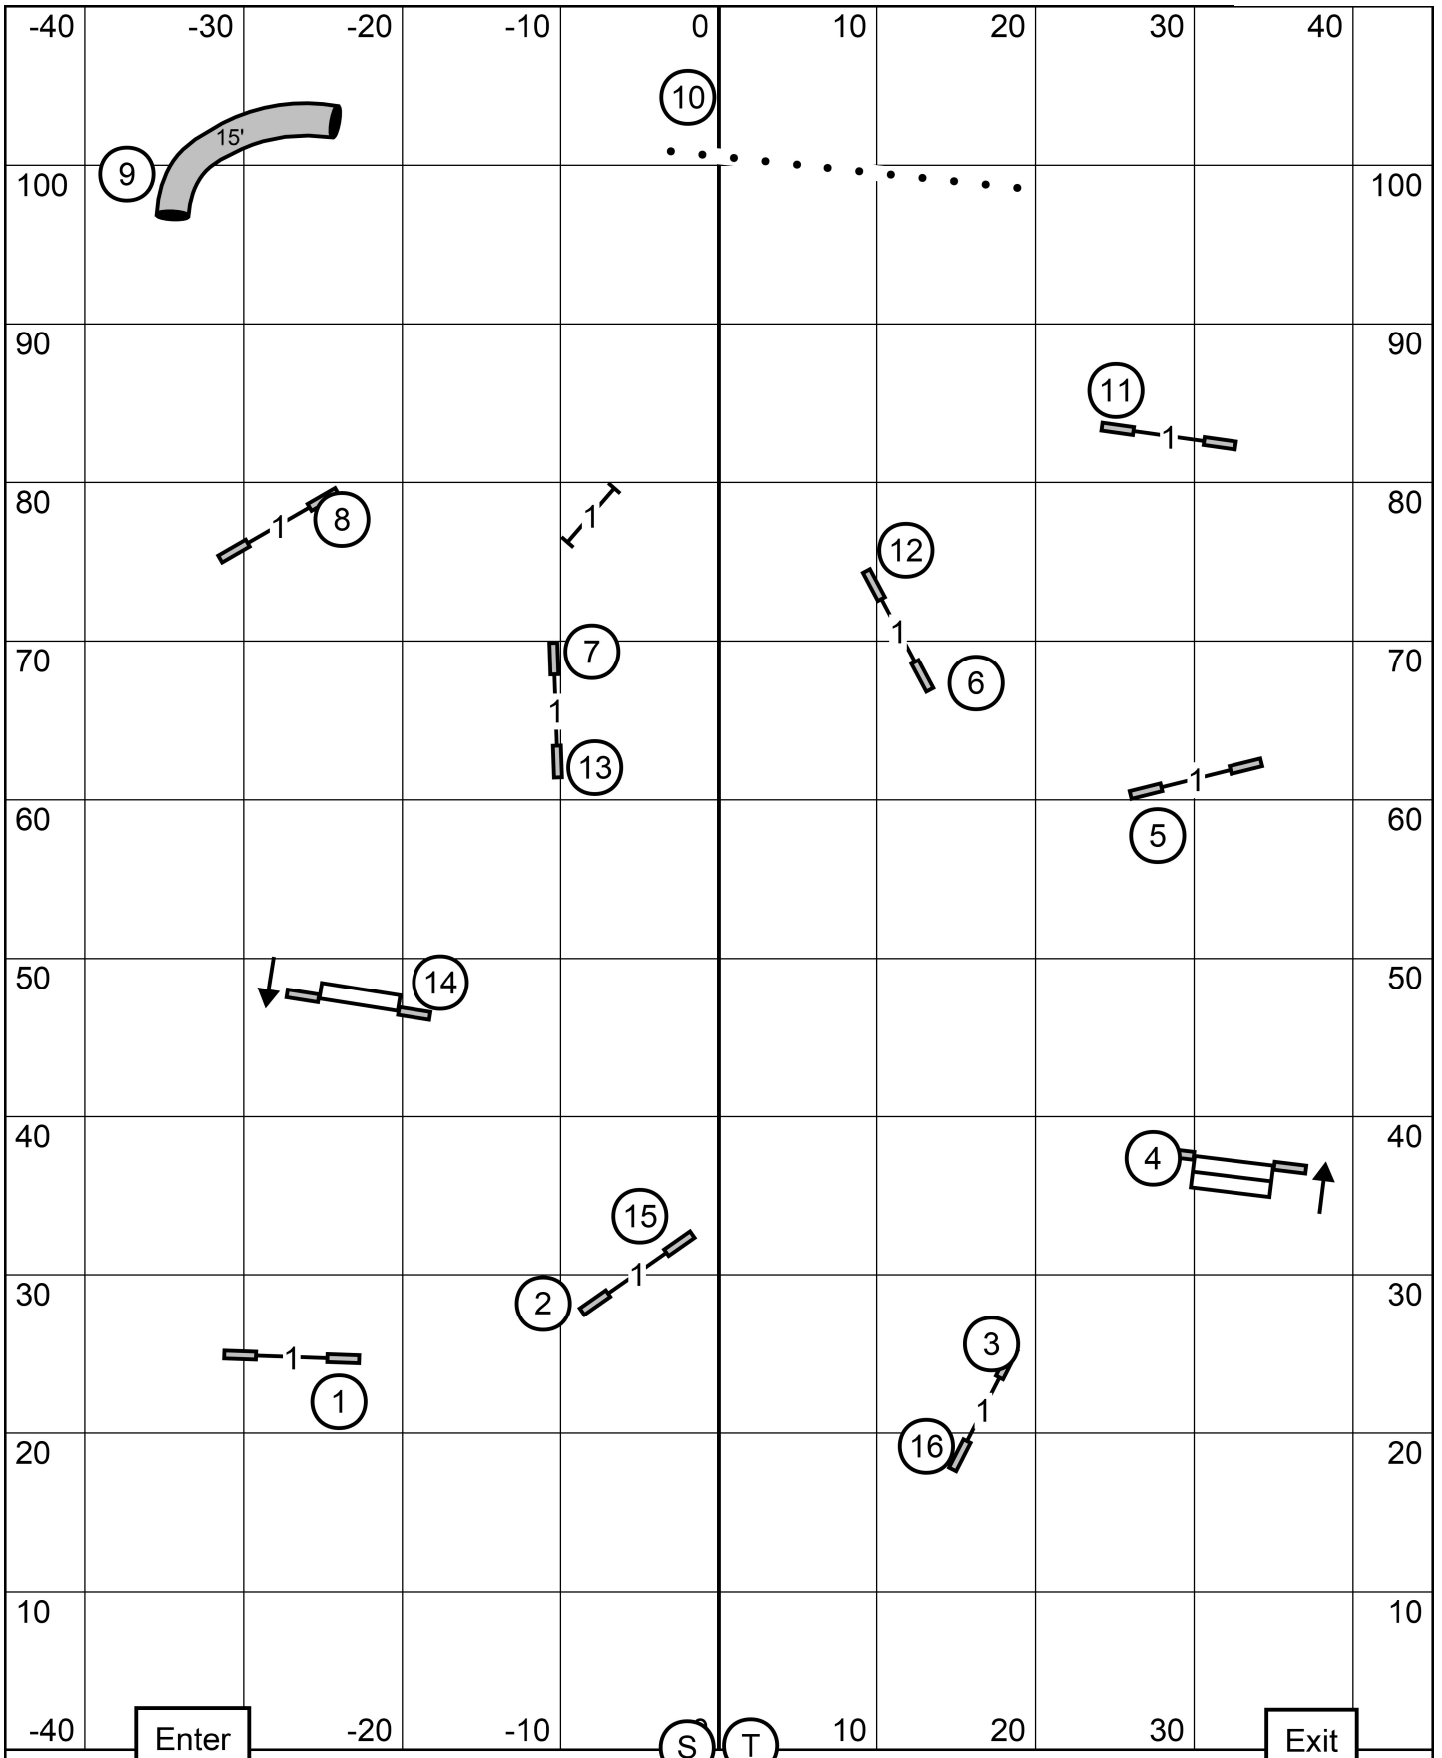

Central New Jersey Hound Association
Open and P JWW
Judge: Pamela Sturtz

S T
Saturday, March 28, 2026
Indoors on Turf
Score _____

Yardage _____
SCT _____
Dog's Time _____