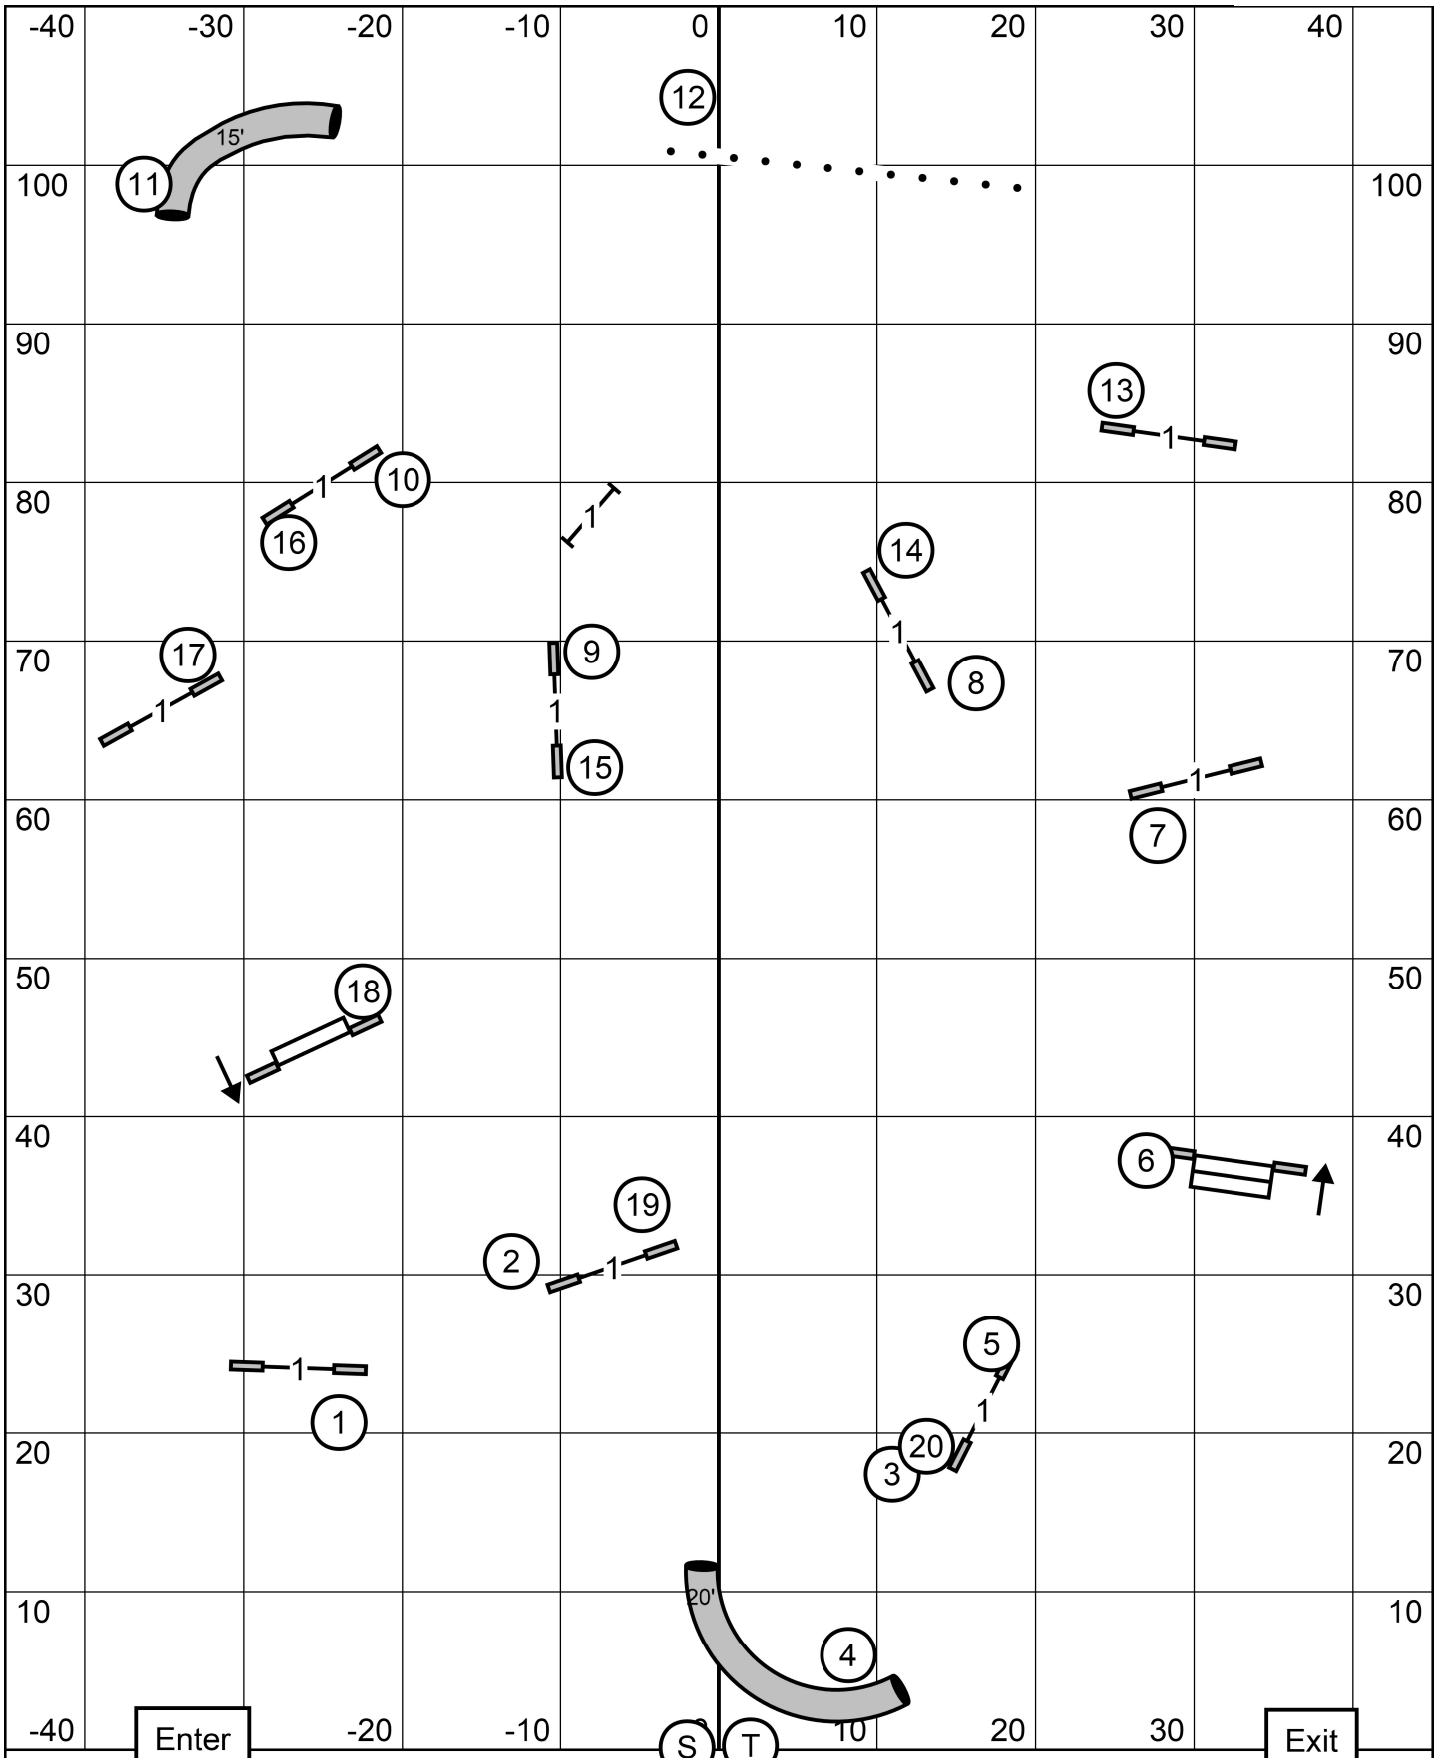

Central New Jersey Hound Association
Master/Excellent and P JWW
Judge: Pamela Sturtz

Saturday, March 28, 2026
Indoors on Turf
Score _____

Yardage _____
SCT _____
Dog's Time _____