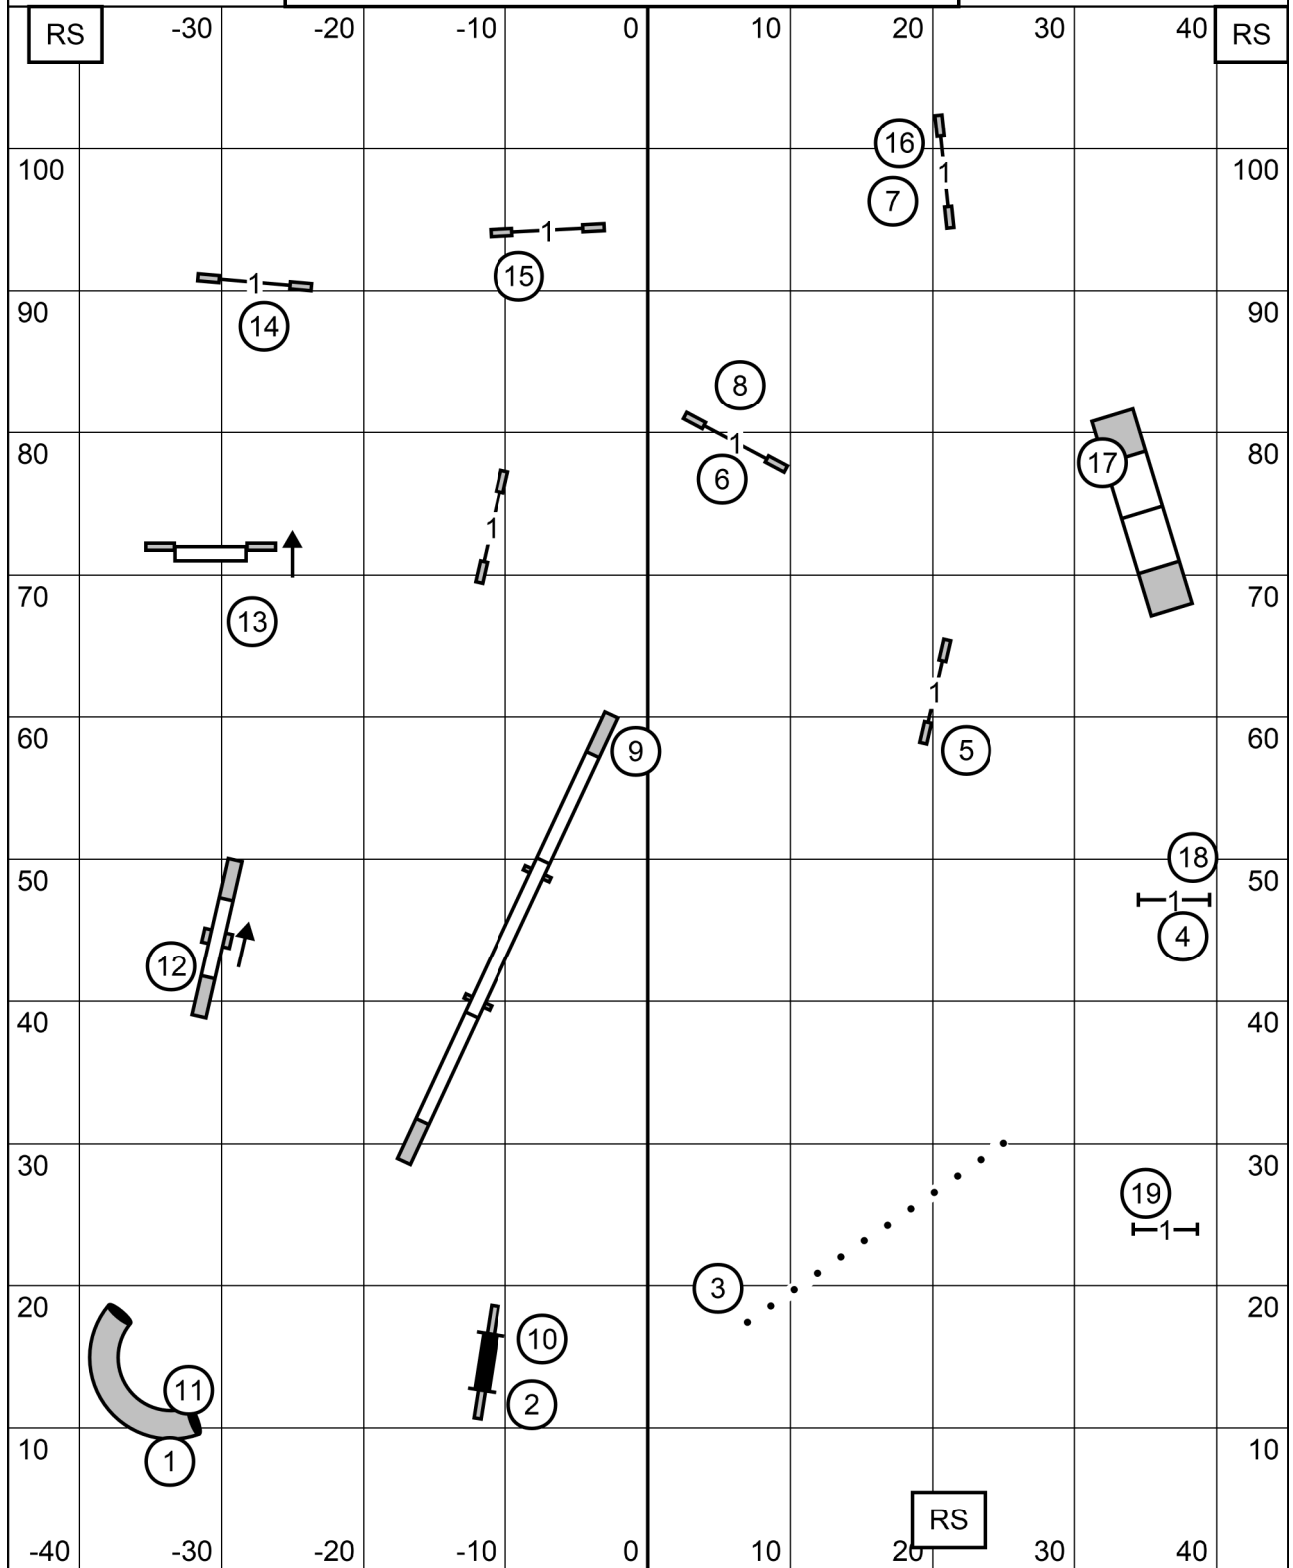

CENTRAL NEW JERSEY HOUND ASSOCIATION
SATURDAY MARCH 28, 2026
PREMIER EXCELLENT STANDARD
JUDGE JANET BUDZYNSKI

TS

RS