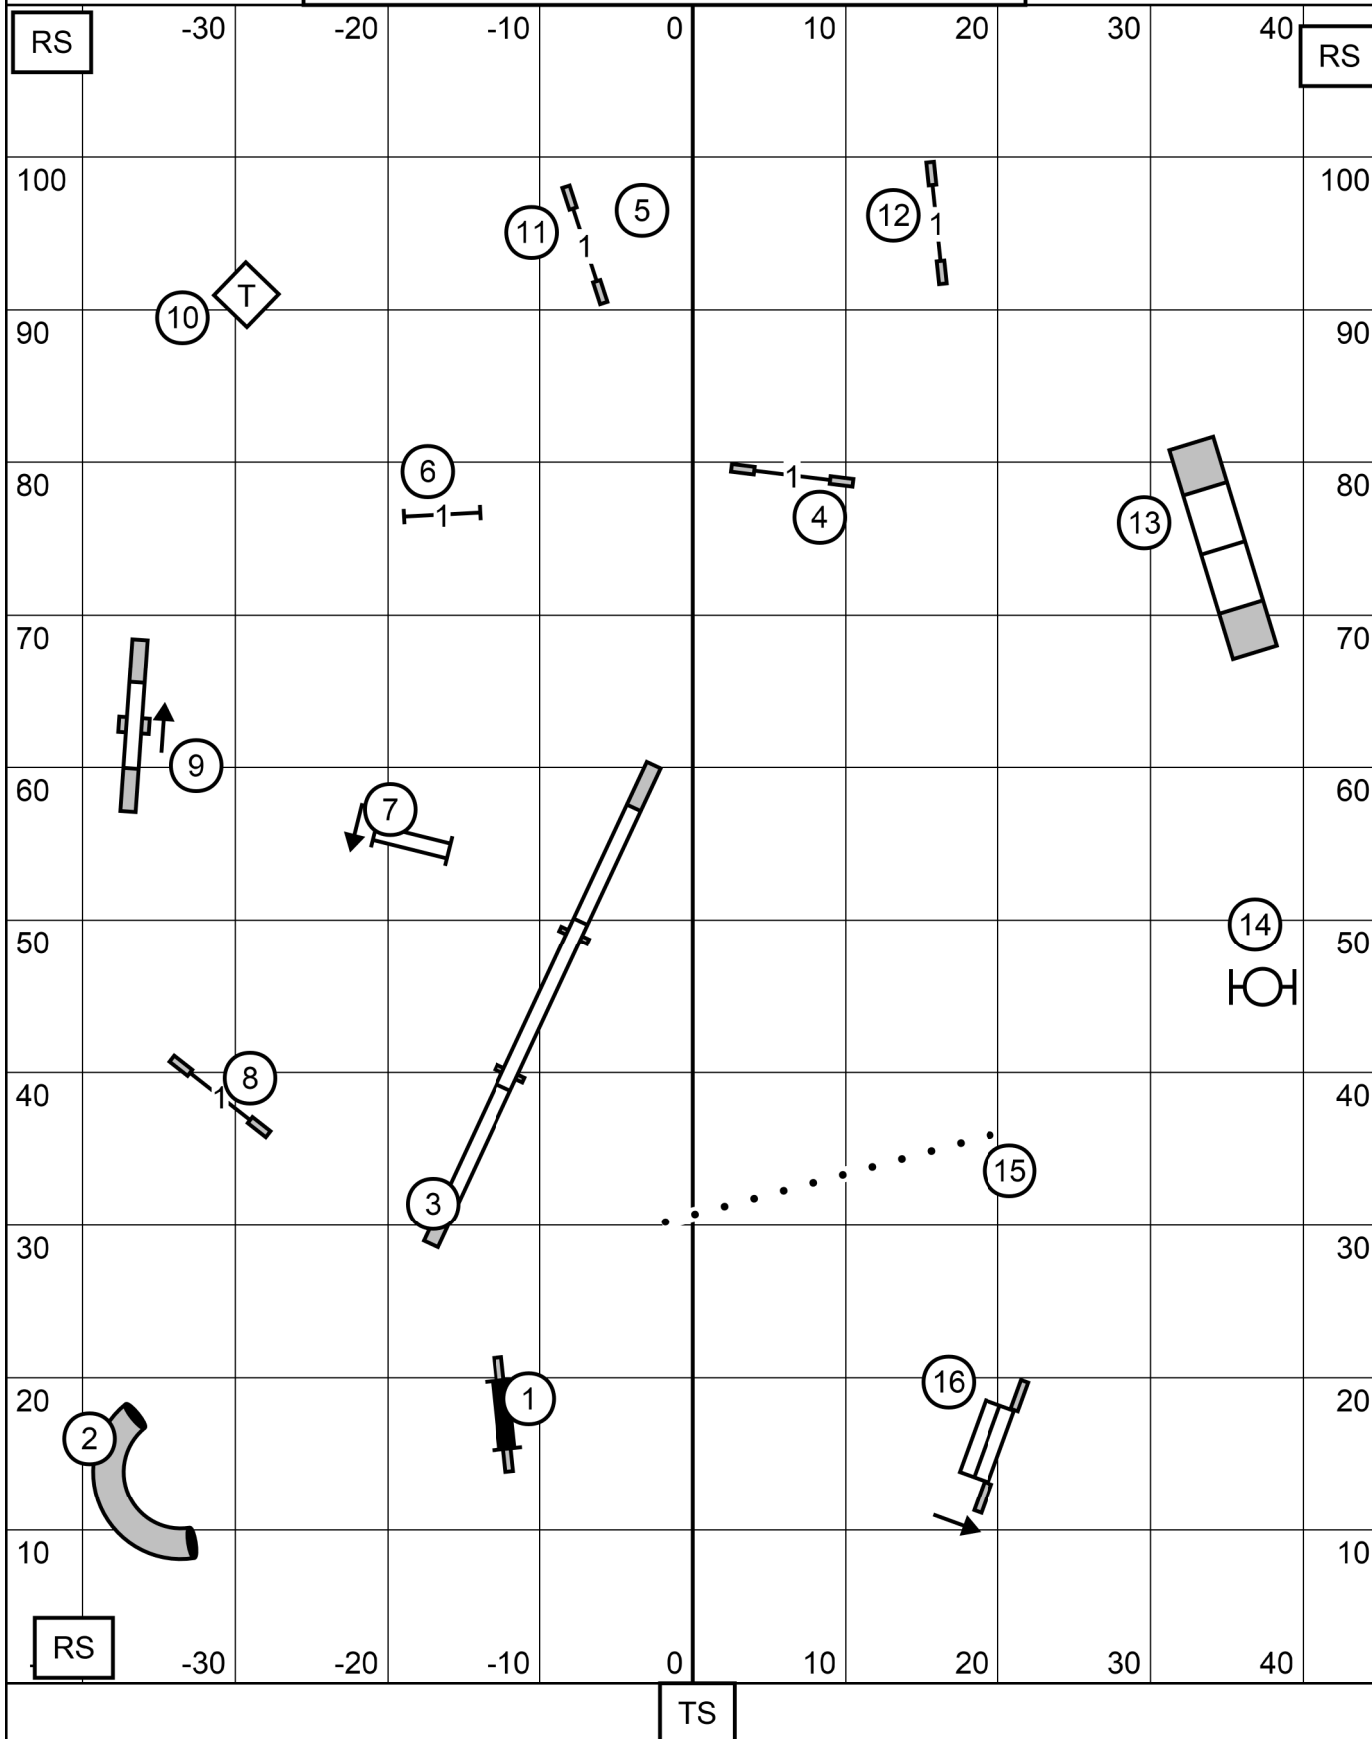

CENTRAL NEW JERSEY HOUND ASSOCIATION
SATURDAY MARCH 28, 2026
OPEN STANDARD
JUDGE JANET BUDZYNSKI