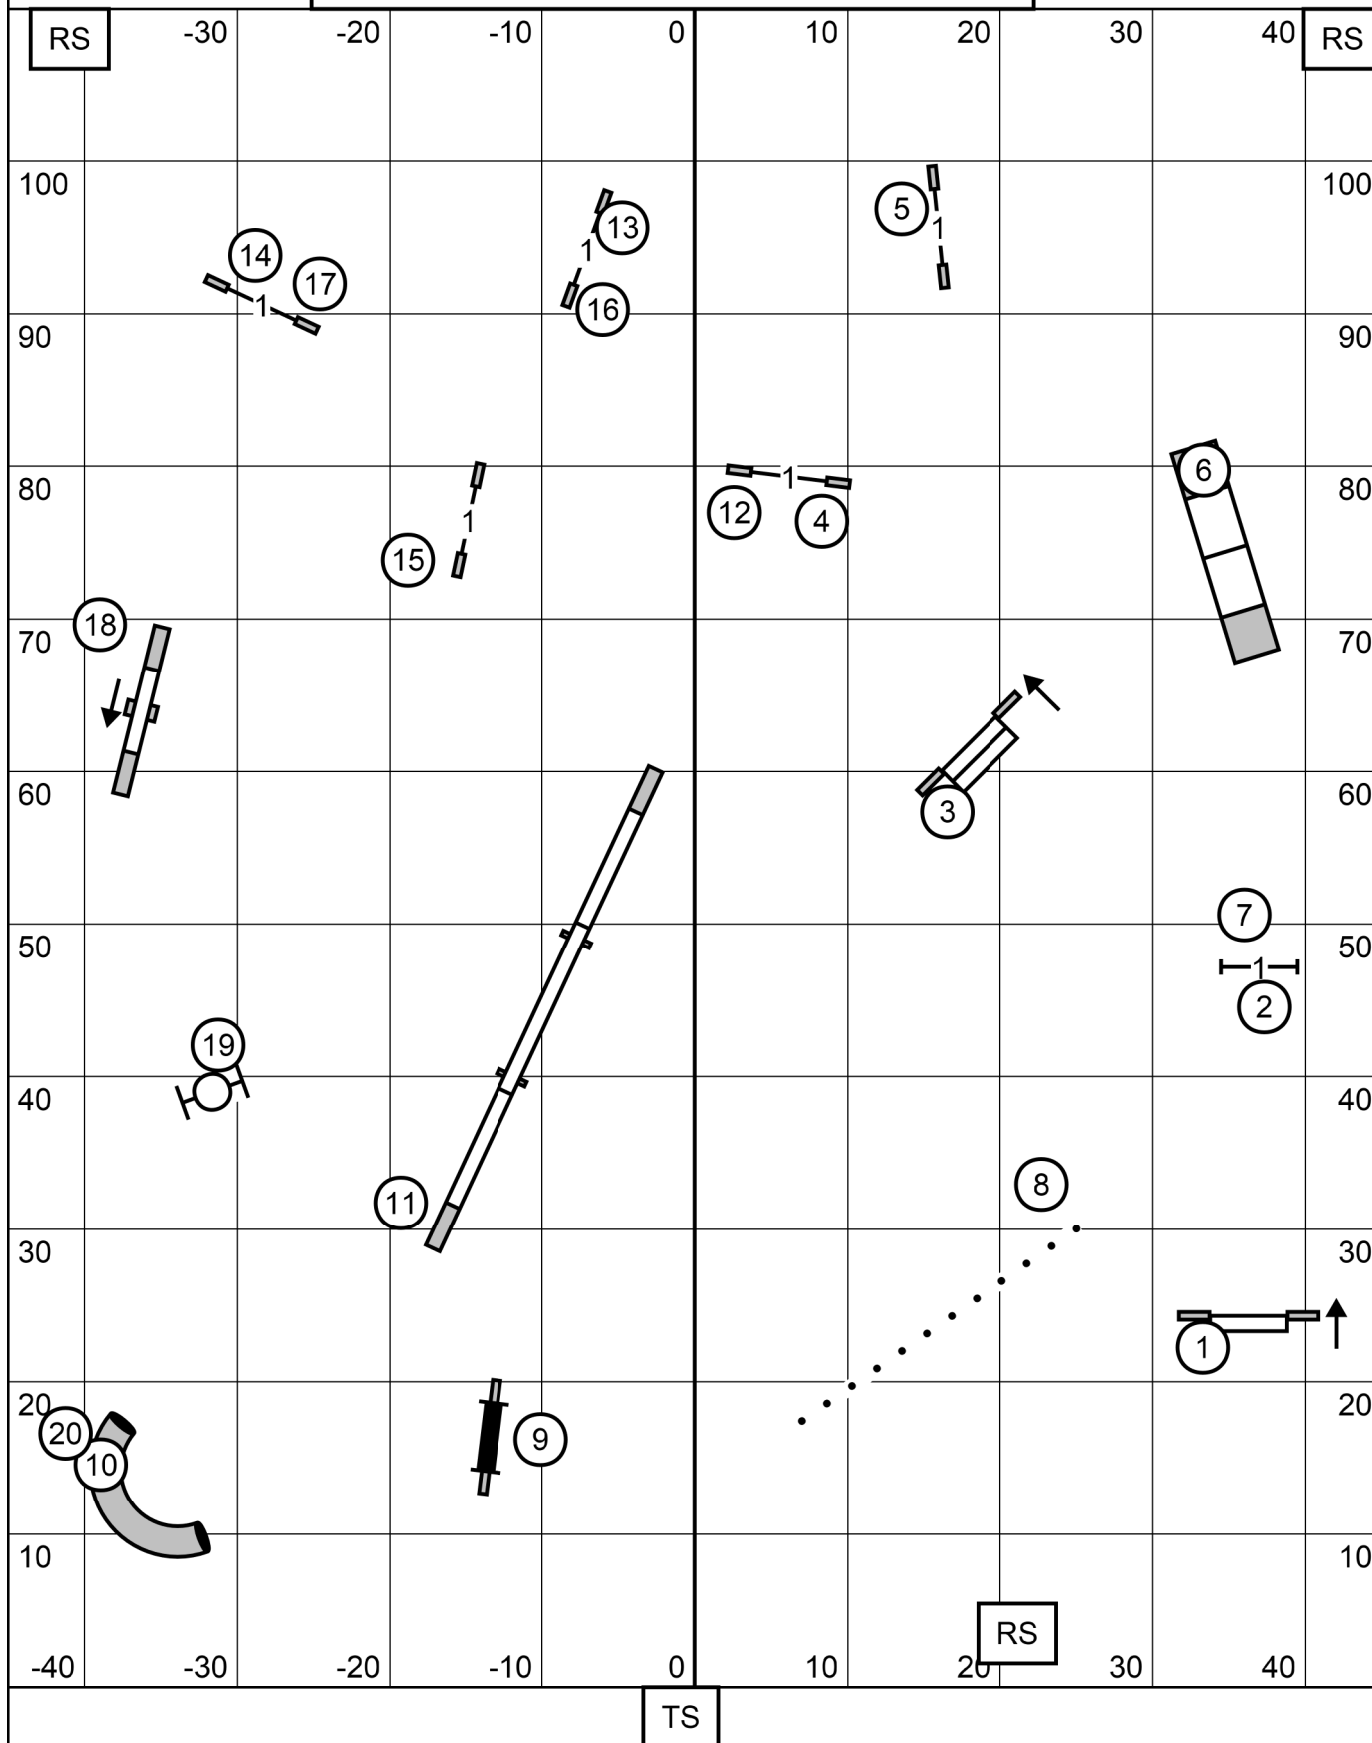

CENTRAL NEW JERSEY HOUND ASSOCIATION
SATURDAY MARCH 28, 2026
MASTERS EXCELLENT STANDARD
JUDGE JANET BUDZYNSKI