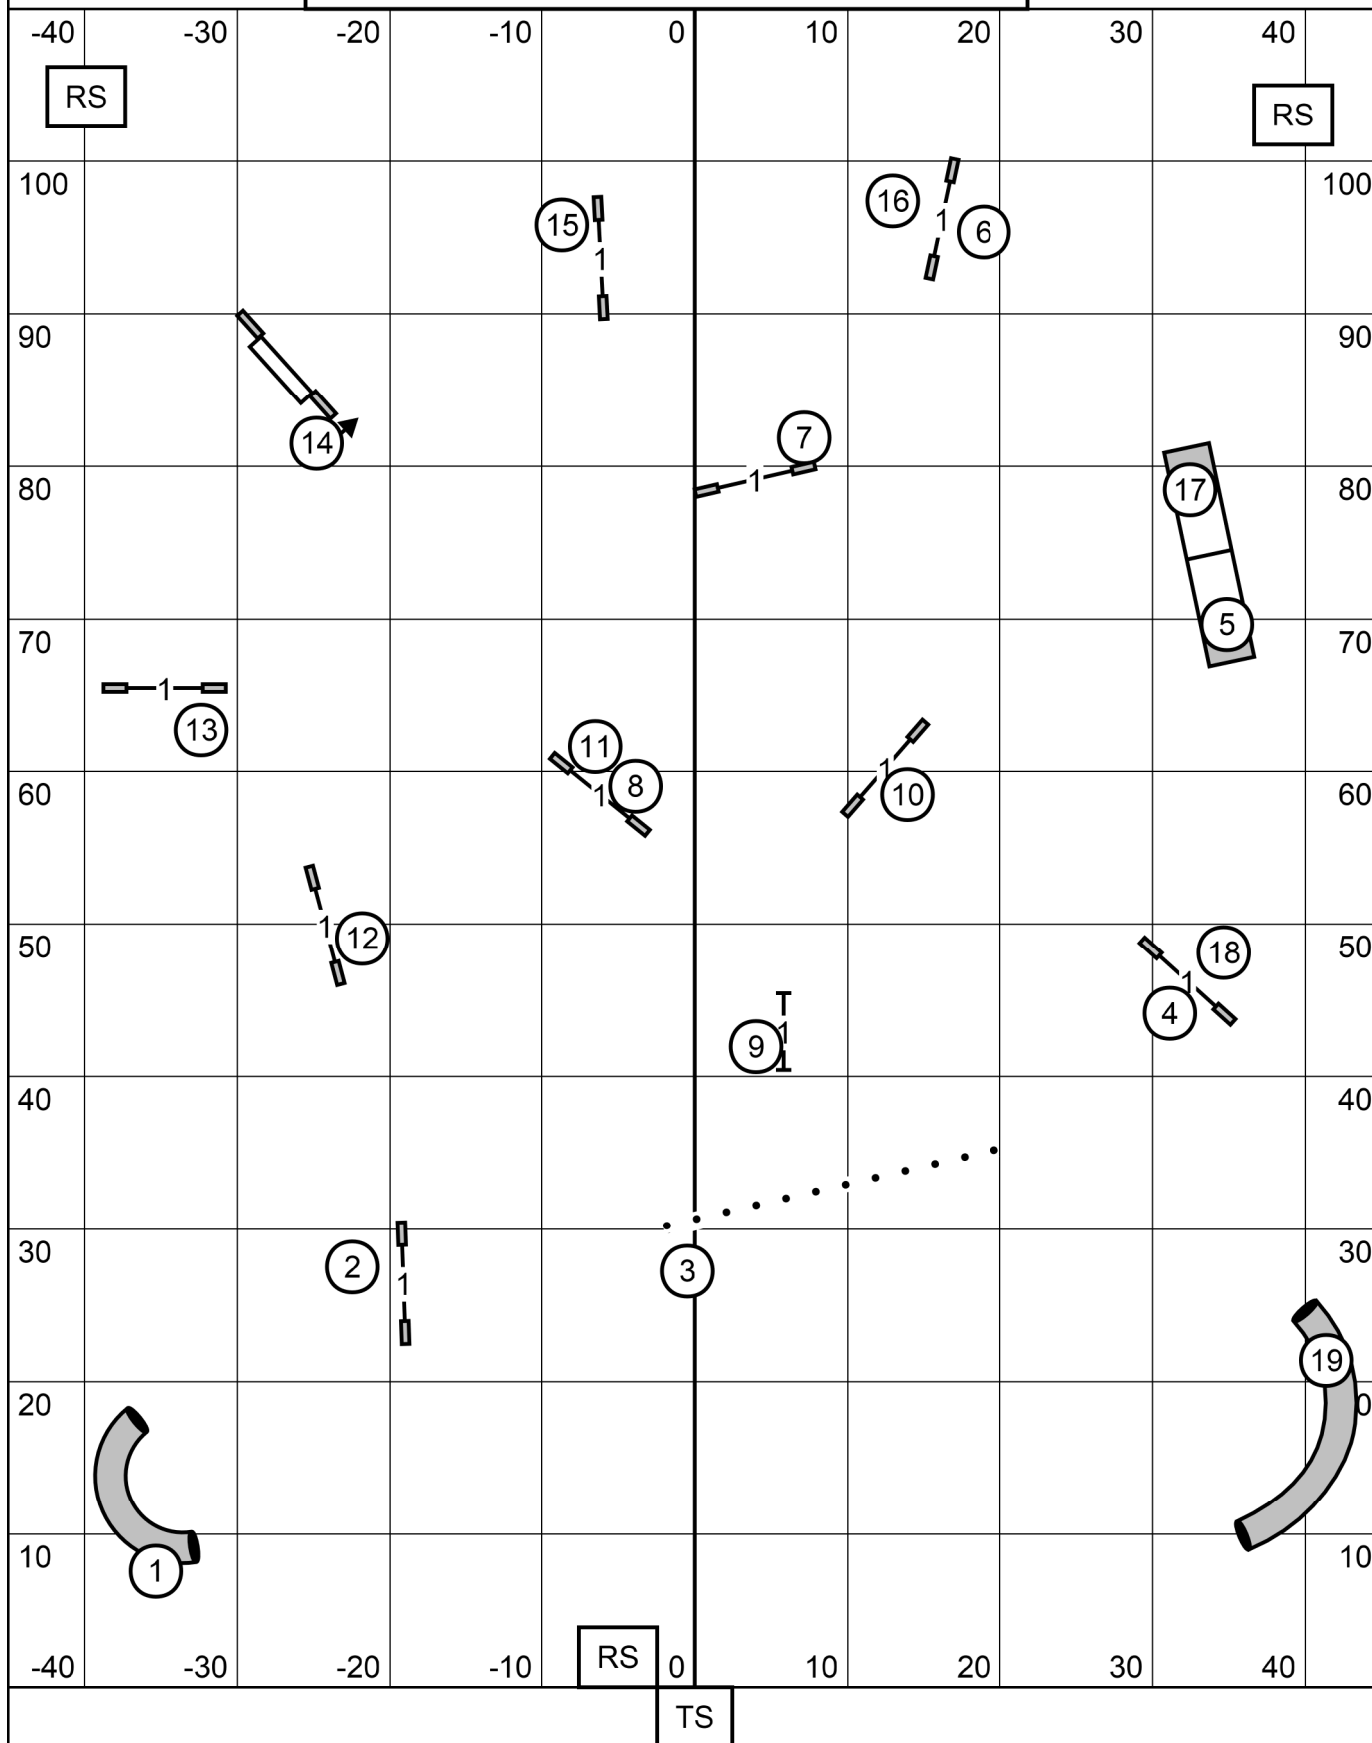

CENTRAL NEW JERSEY HOUND ASSOCIATION
SAATURDAY MARCH 28, 2026
TIME TO BEAT
JUDGE JANET BUDZYNSKI