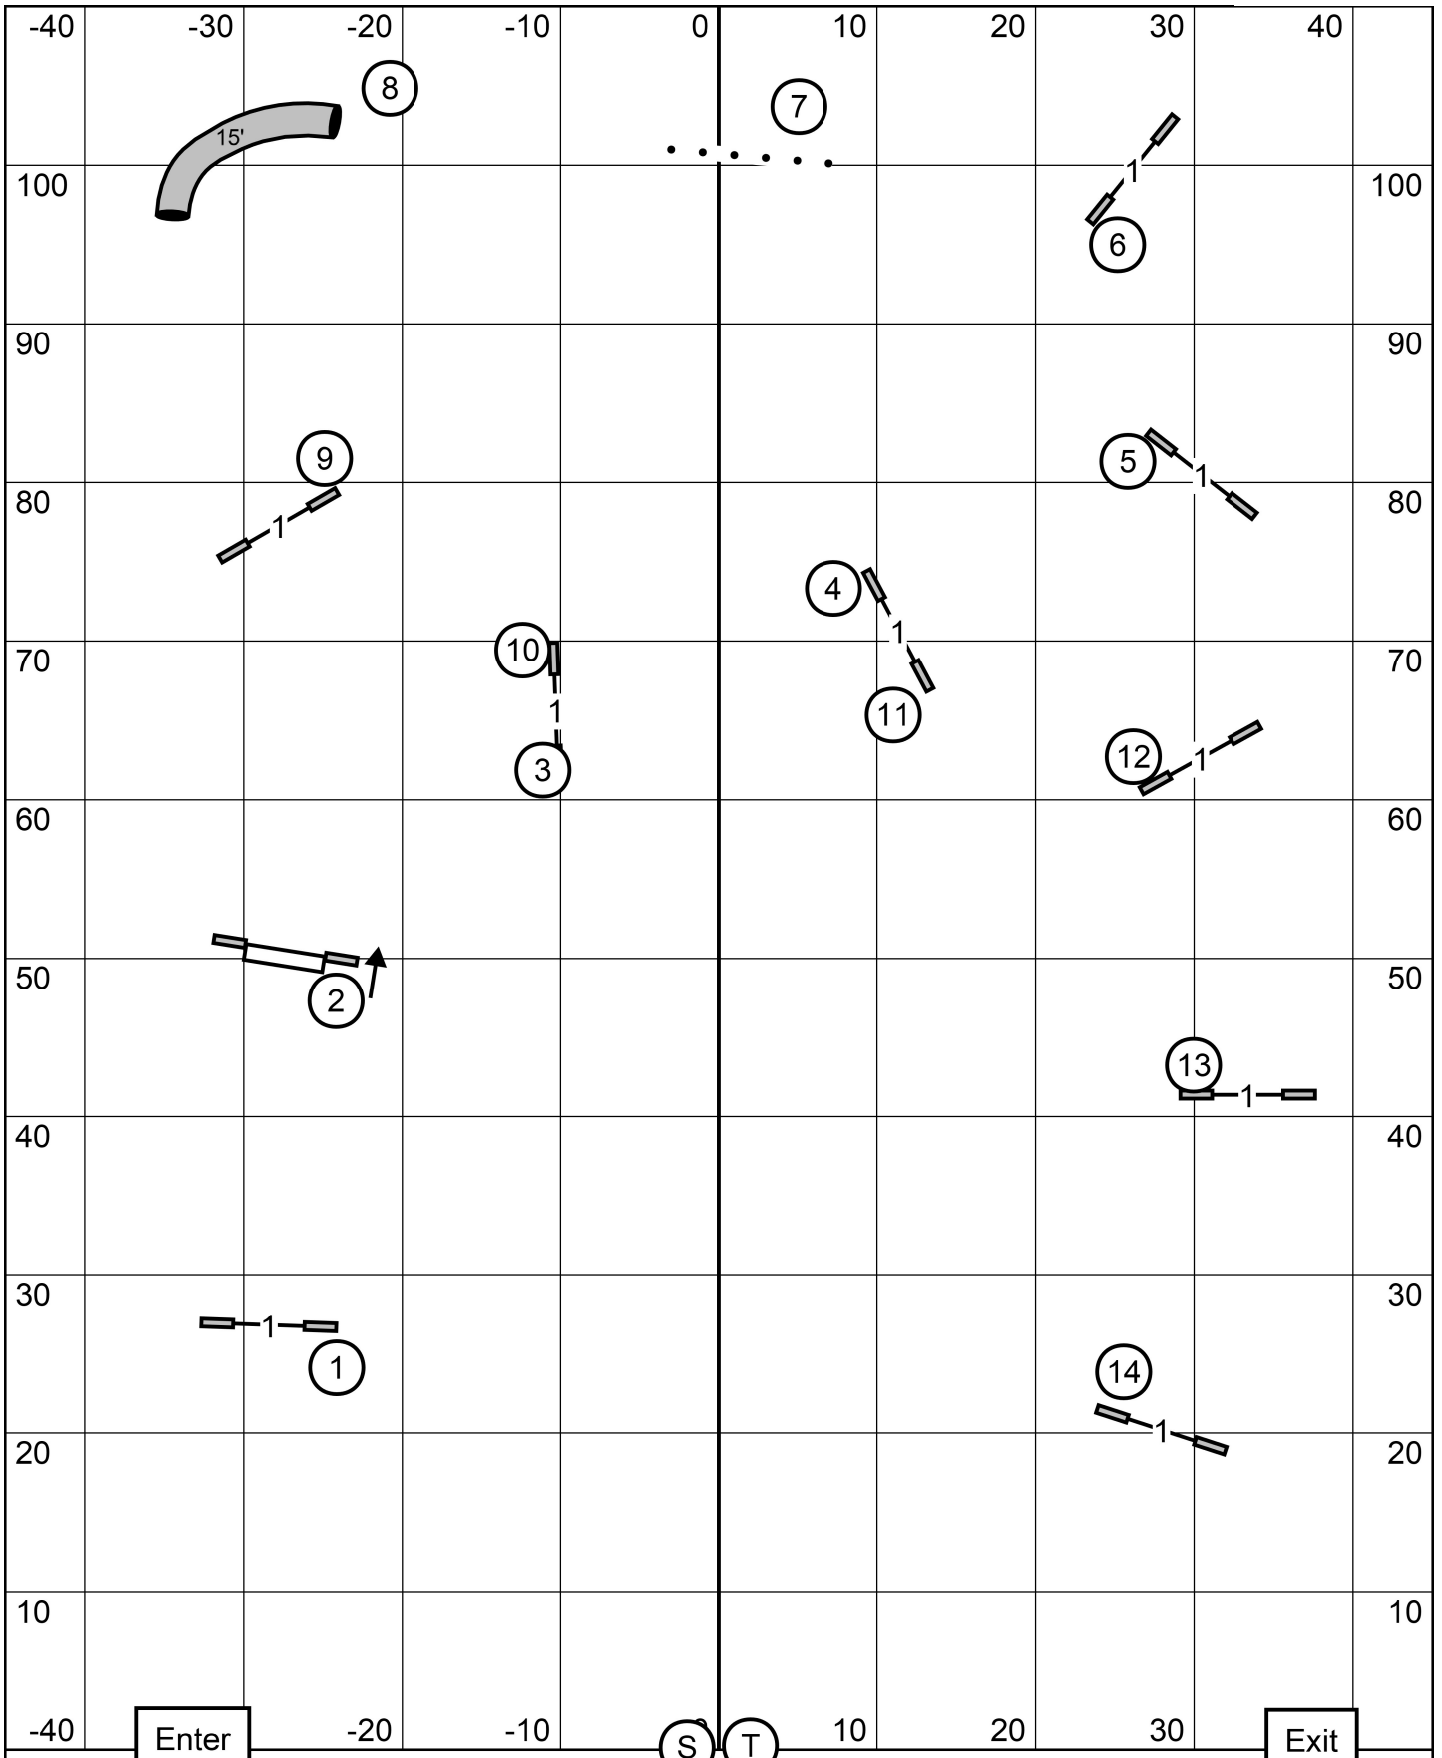

Central New Jersey Hound Association
Novice A, B, and P JWW
Judge: Pamela Sturtz

S T
Saturday, March 28, 2026
Indoors on Turf
Score _____

Enter Exit
Yardage _____
SCT _____
Dog's Time _____