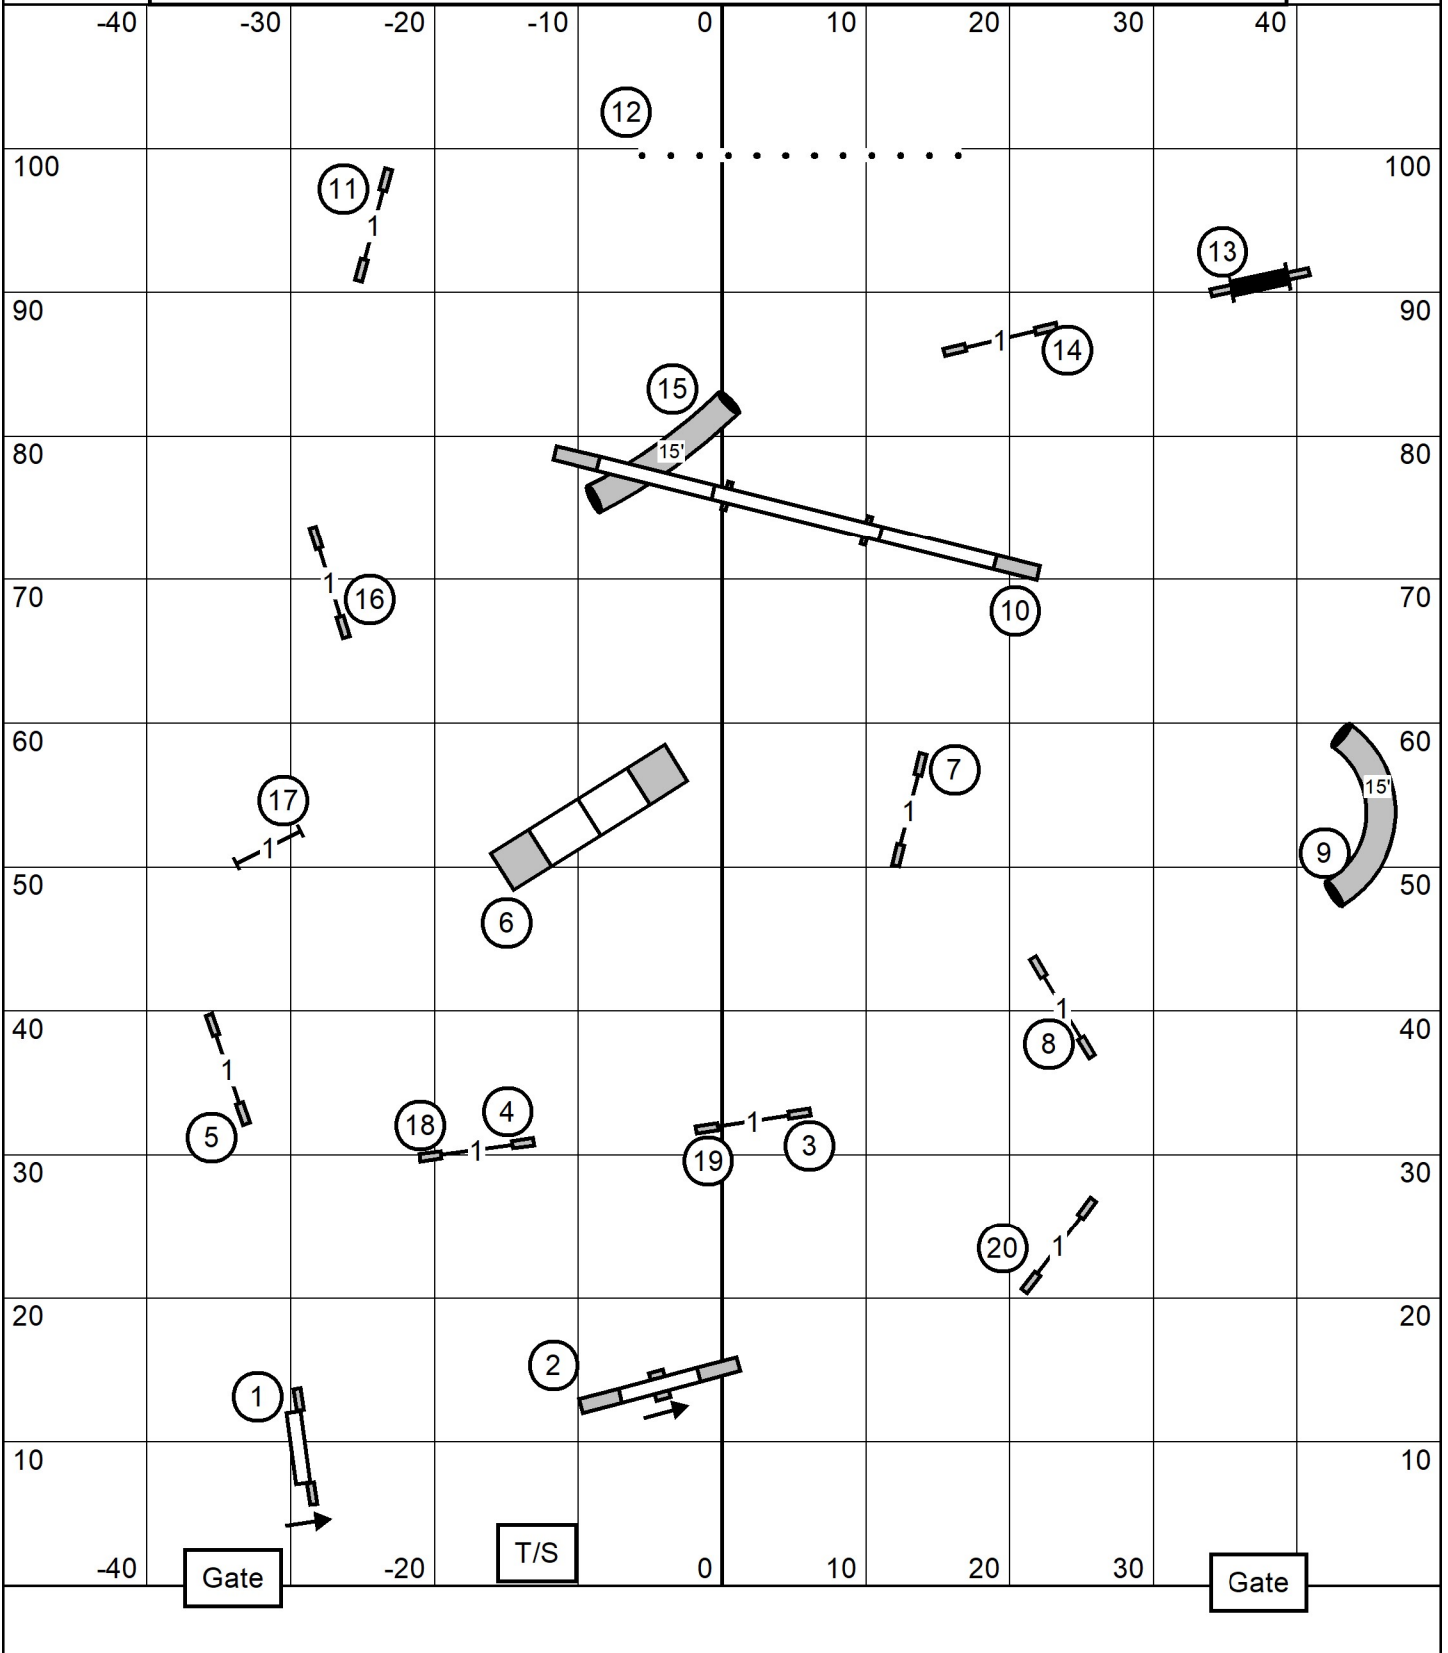

Bayshore Companion Dog Club
 Multi Sport Kingdom
 Manalapan, NJ
 Monday, Decemer 29, 2025

Time2Beat
 Indoors on turf
 110 x 100 ft
 Judge: Andrew Mellon

Bayshore Companion Dog Club
Multi Sport Kingdom
Manalapan, NJ
Monday, Decemer 29, 2025

Premier STD
Indoors on turf
110 x 100 ft
Judge: Andrew Mellon

Bayshore Companion Dog Club
 Multi Sport Kingdom
 Manalapan, NJ
 Monday, December 29, 2025

Excellent/Master STD
 Indoors on turf
 110 x 100 ft
 Judge: Andrew Mellon

Bayshore Companion Dog Club
 Multi Sport Kingdom
 Manalapan, NJ
 Monday, December 29, 2025

Open STD
 Indoors on turf
 110 x 100 ft
 Judge: Andrew Mellon

Bayshore Companion Dog Club
 Multi Sport Kingdom
 Manalapan, NJ
 Monday, December 29, 2025

Novice STD
 Indoors on turf
 110 x 100 ft
 Judge: Andrew Mellon

Novice Jumpers w/ Weaves

Gate

T/S

Bayshore Companion Dog Club

(100' x 110') ~ Manalapan, NY

December 29, 2025 ~ AKC Judge Laura Kuterbach

Gate