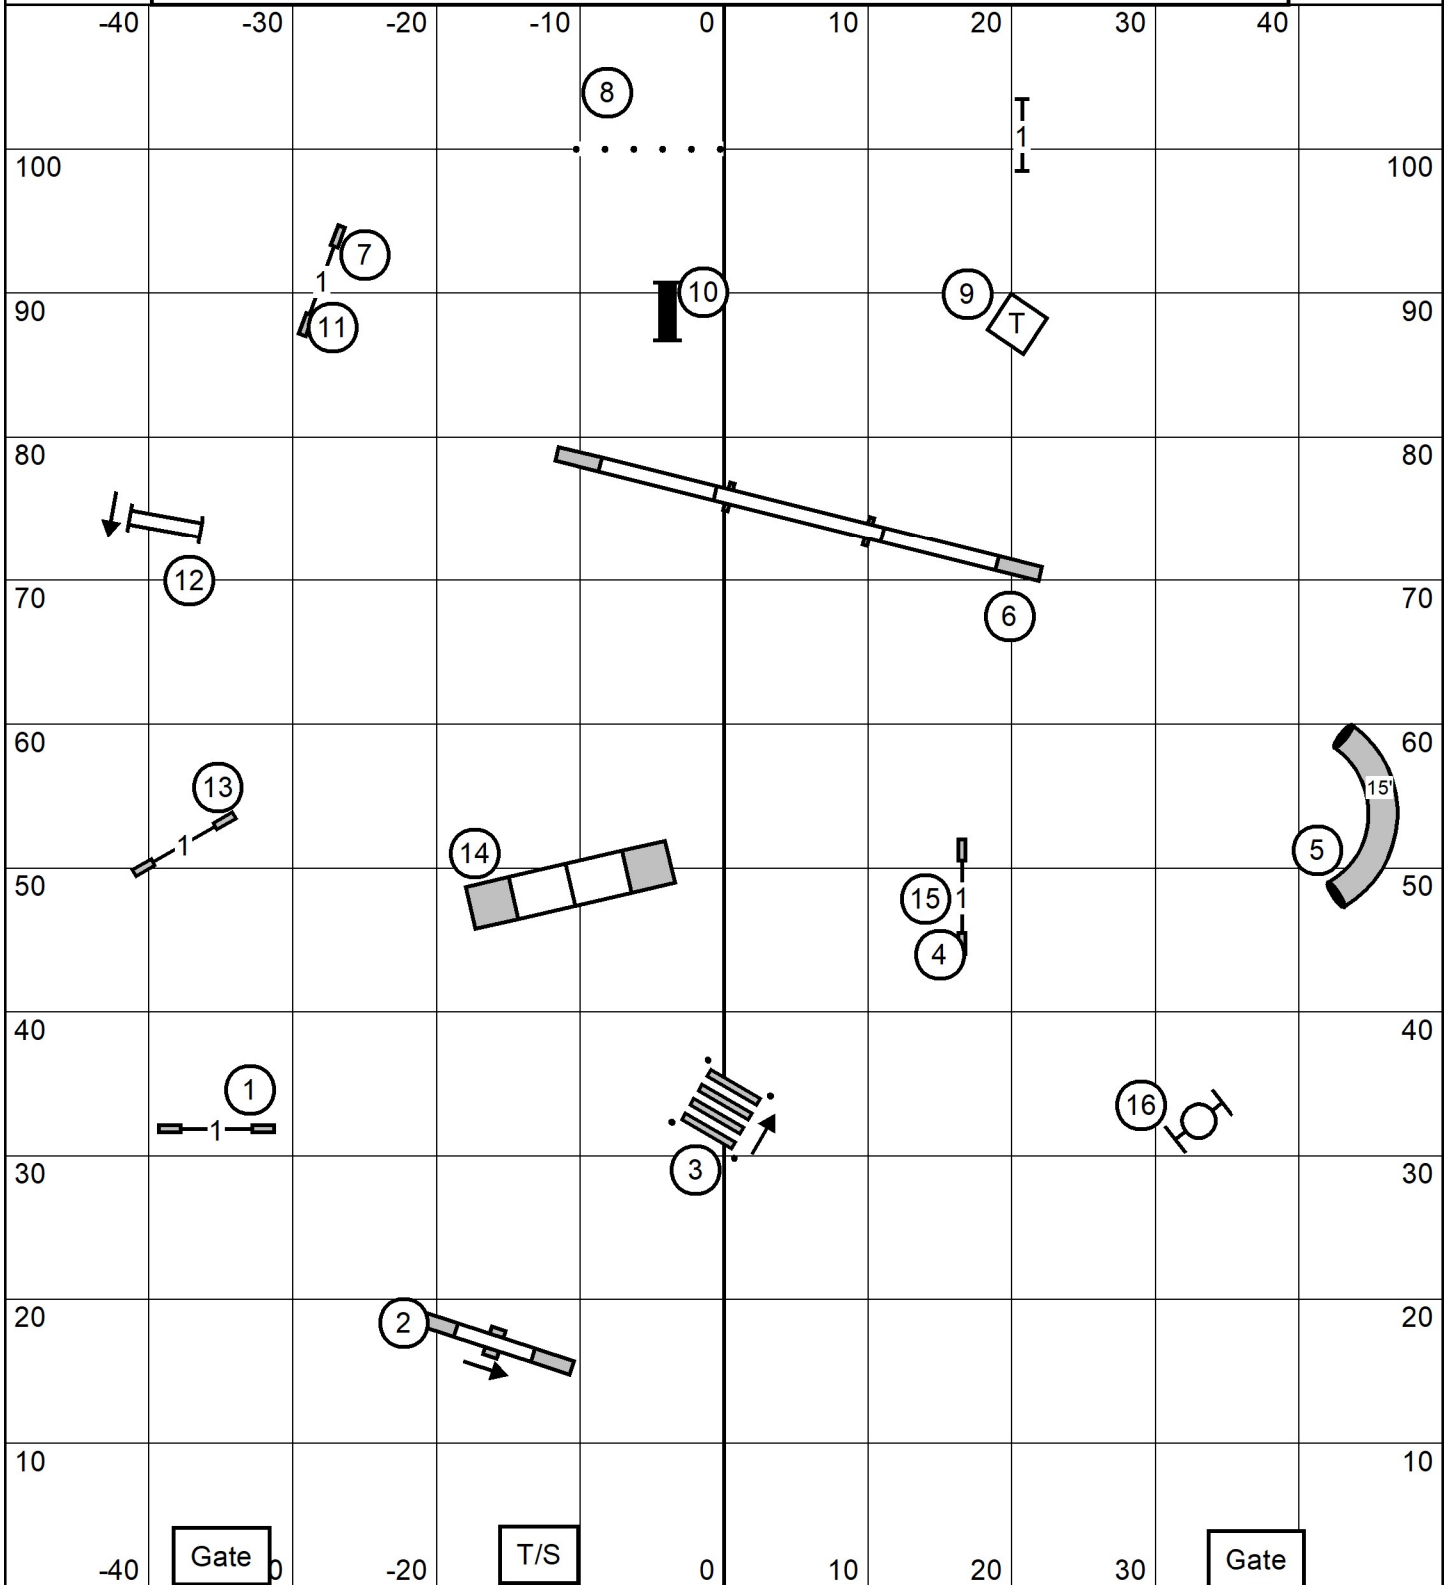

Bayshore Companion Dog Club
Multi Sport Kingdom
Manalapan, NJ
Monday, December 29, 2025

Novice STD
Indoors on turf
110 x 100 ft
Judge: Andrew Mellon