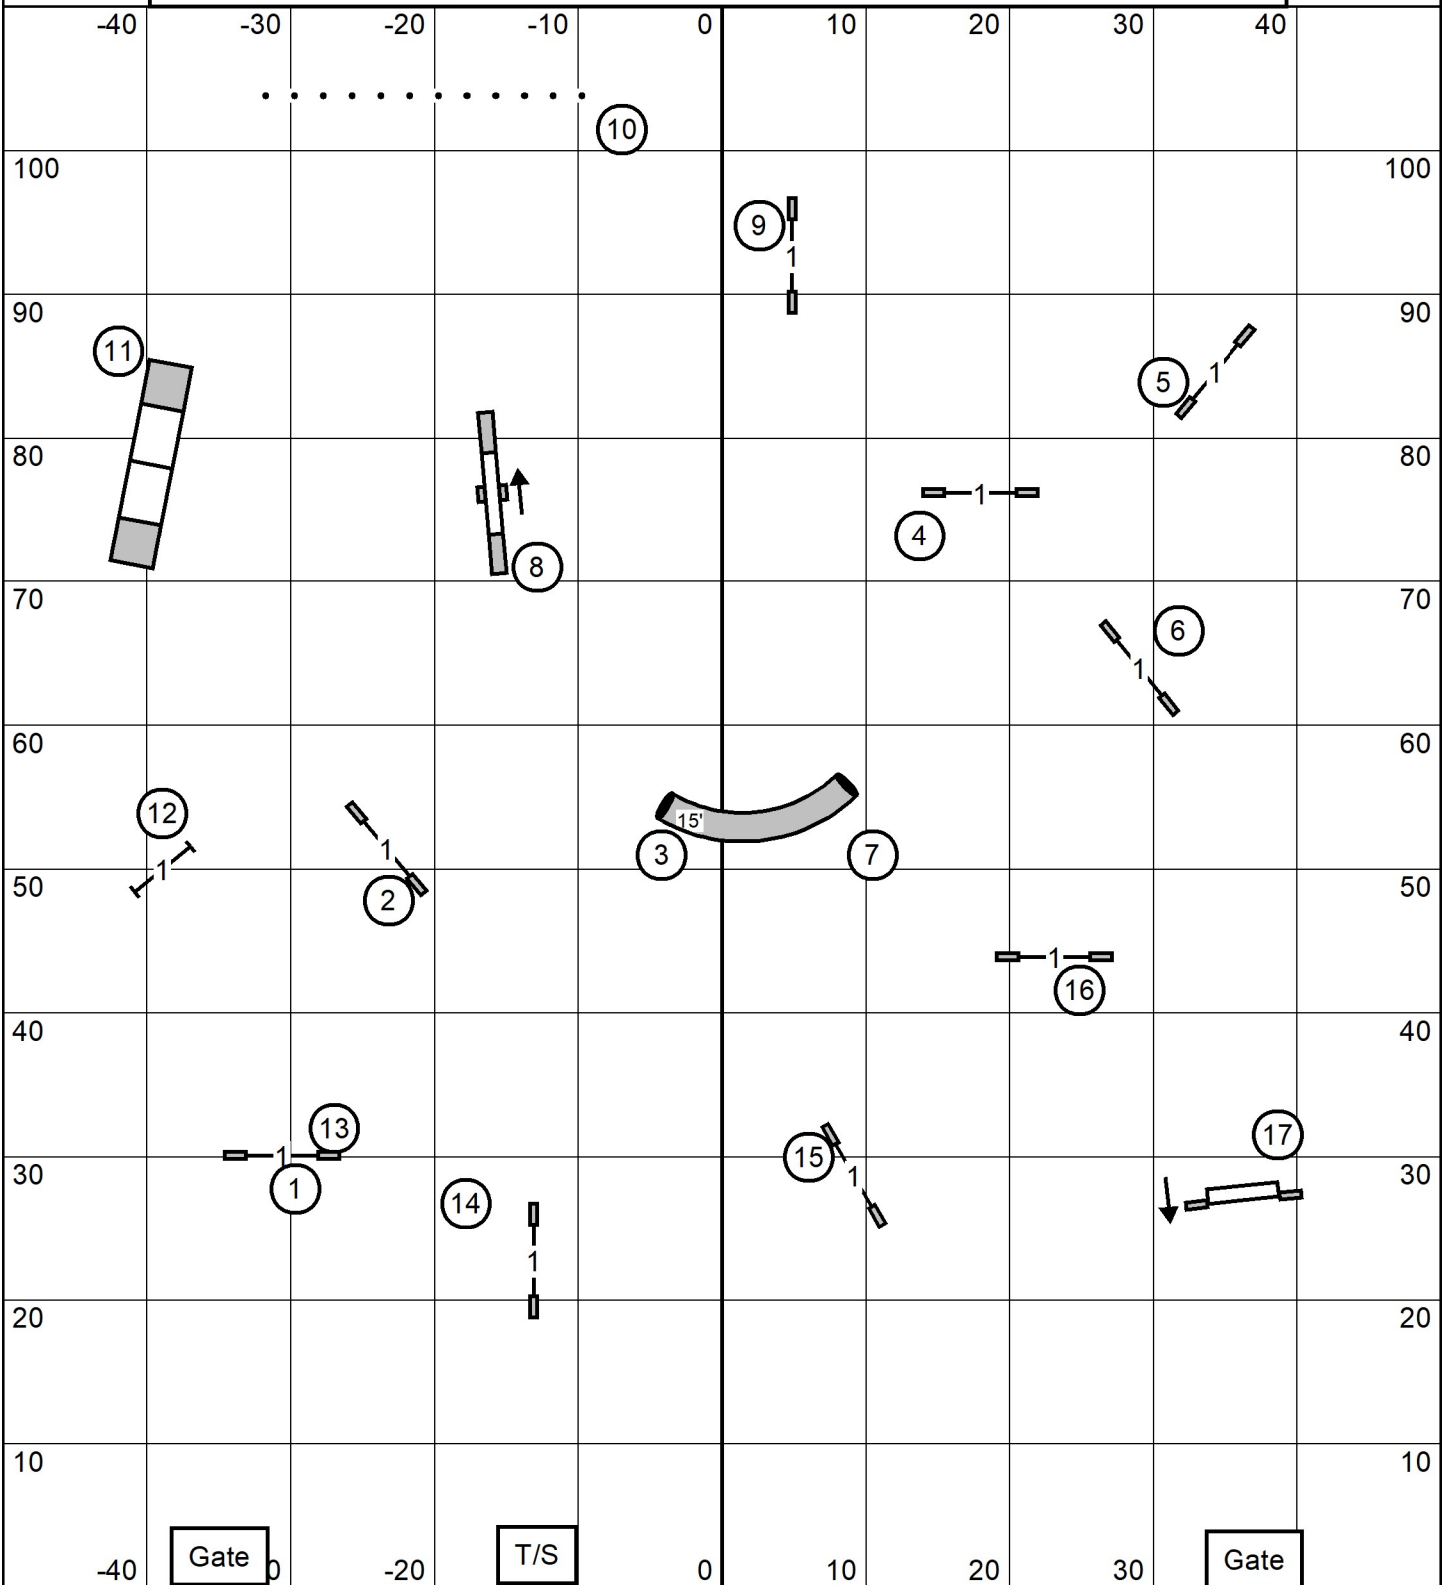

Bayshore Companion Dog Club
 Multi Sport Kingdom
 Manalapan, NJ
 Monday, Decemer 29, 2025

Time2Beat
 Indoors on turf
 110 x 100 ft
 Judge: Andrew Mellon

Bayshore Companion Dog Club
Multi Sport Kingdom
Manalapan, NJ
Monday, Decemer 29, 2025

Premier STD
Indoors on turf
110 x 100 ft
Judge: Andrew Mellon

Bayshore Companion Dog Club
 Multi Sport Kingdom
 Manalapan, NJ
 Monday, December 29, 2025

Excellent/Master STD
 Indoors on turf
 110 x 100 ft
 Judge: Andrew Mellon

Bayshore Companion Dog Club
 Multi Sport Kingdom
 Manalapan, NJ
 Monday, December 29, 2025

Open STD
 Indoors on turf
 110 x 100 ft
 Judge: Andrew Mellon

Bayshore Companion Dog Club
 Multi Sport Kingdom
 Manalapan, NJ
 Monday, December 29, 2025

Novice STD
 Indoors on turf
 110 x 100 ft
 Judge: Andrew Mellon

Novice Jumpers w/ Weaves

Gate

T/S

Bayshore Companion Dog Club

(100' x 110') ~ Manalapan, NY

December 29, 2025 ~ AKC Judge Laura Kuterbach

Gate