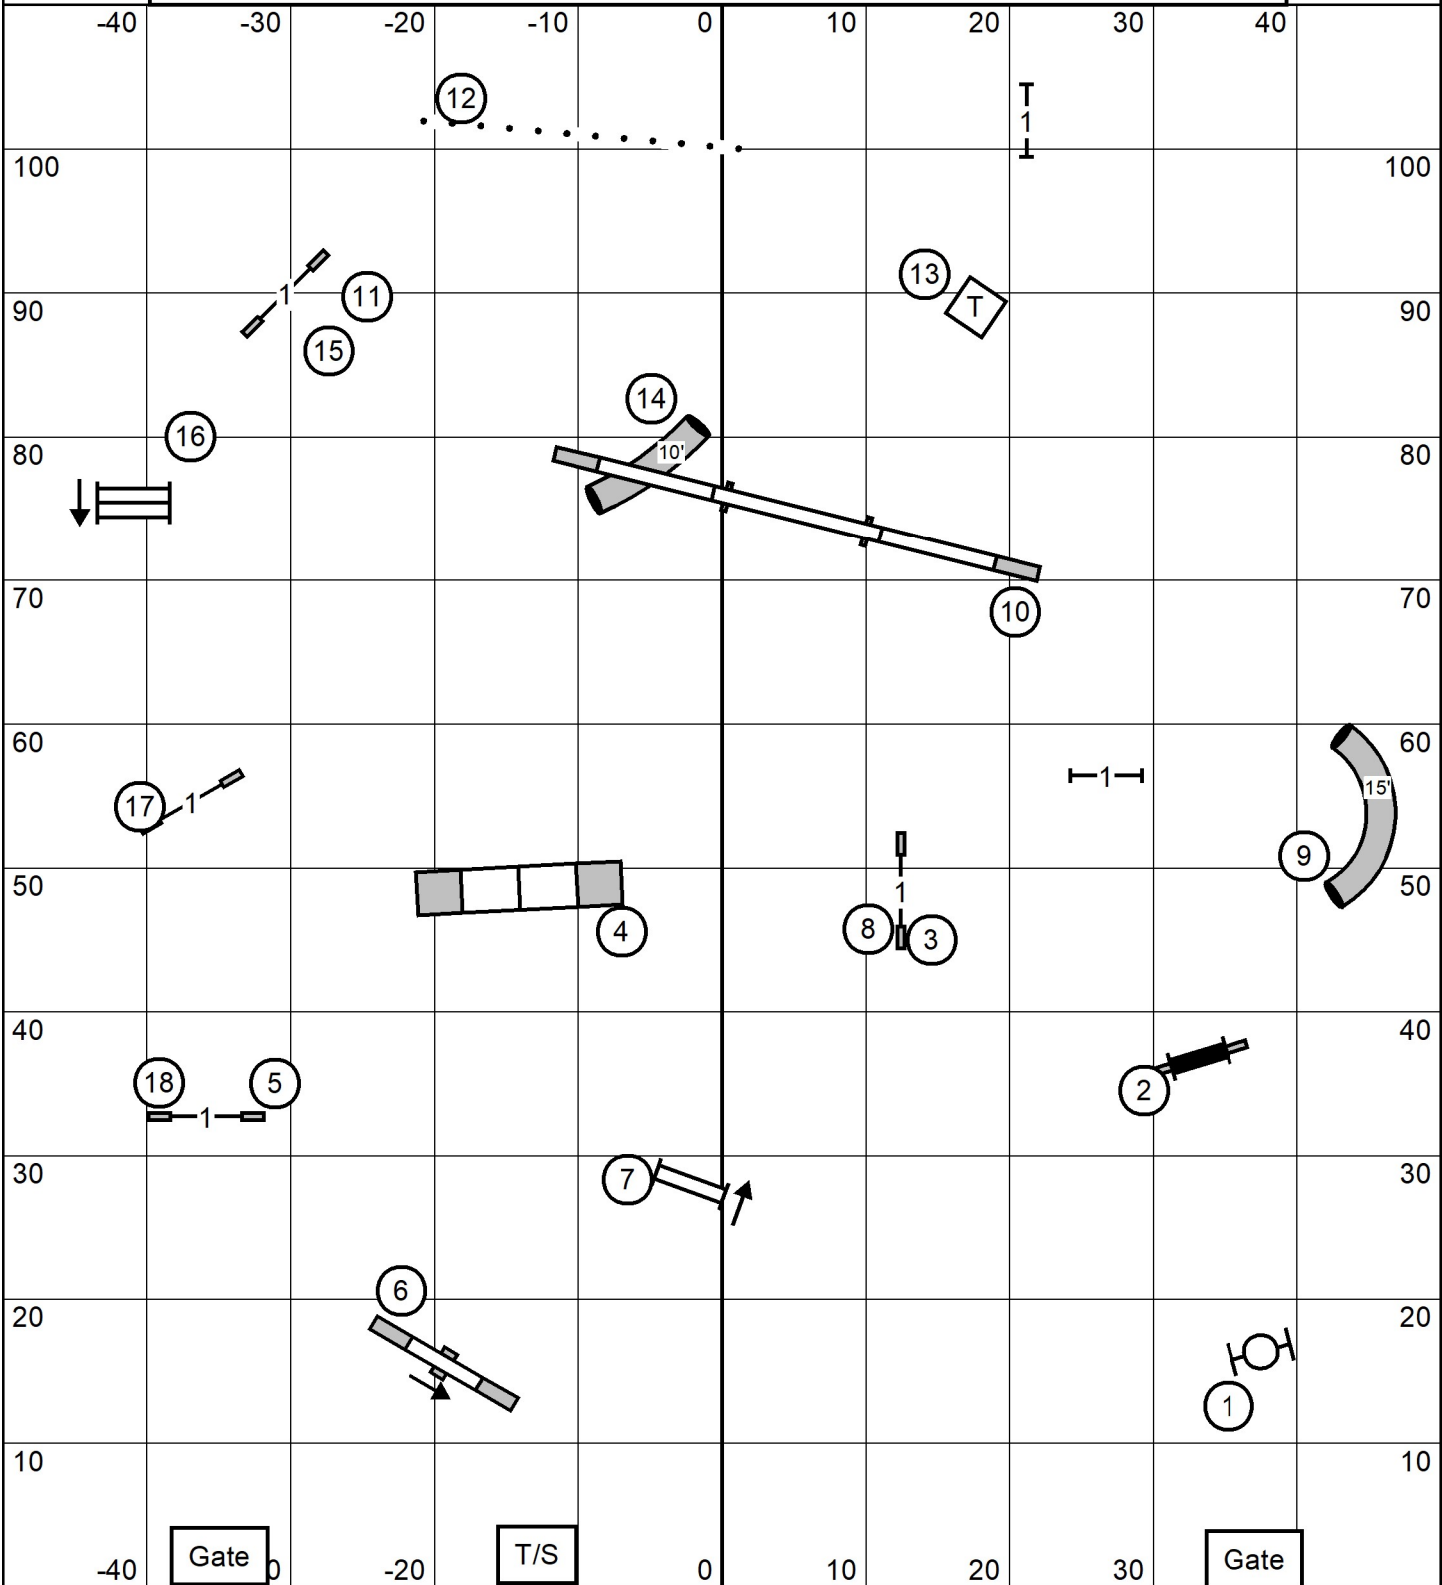

Premier STD
Indoors on turf
110 x 100 ft
Judge: Andrew Mellon

Bayshore Companion Dog Club
 Multi Sport Kingdom
 Manalapan, NJ
 Monday, December 29, 2025

Excellent/Master STD
 Indoors on turf
 110 x 100 ft
 Judge: Andrew Mellon

Bayshore Companion Dog Club
 Multi Sport Kingdom
 Manalapan, NJ
 Monday, December 29, 2025

Open STD
 Indoors on turf
 110 x 100 ft
 Judge: Andrew Mellon

Bayshore Companion Dog Club
 Multi Sport Kingdom
 Manalapan, NJ
 Monday, December 29, 2025