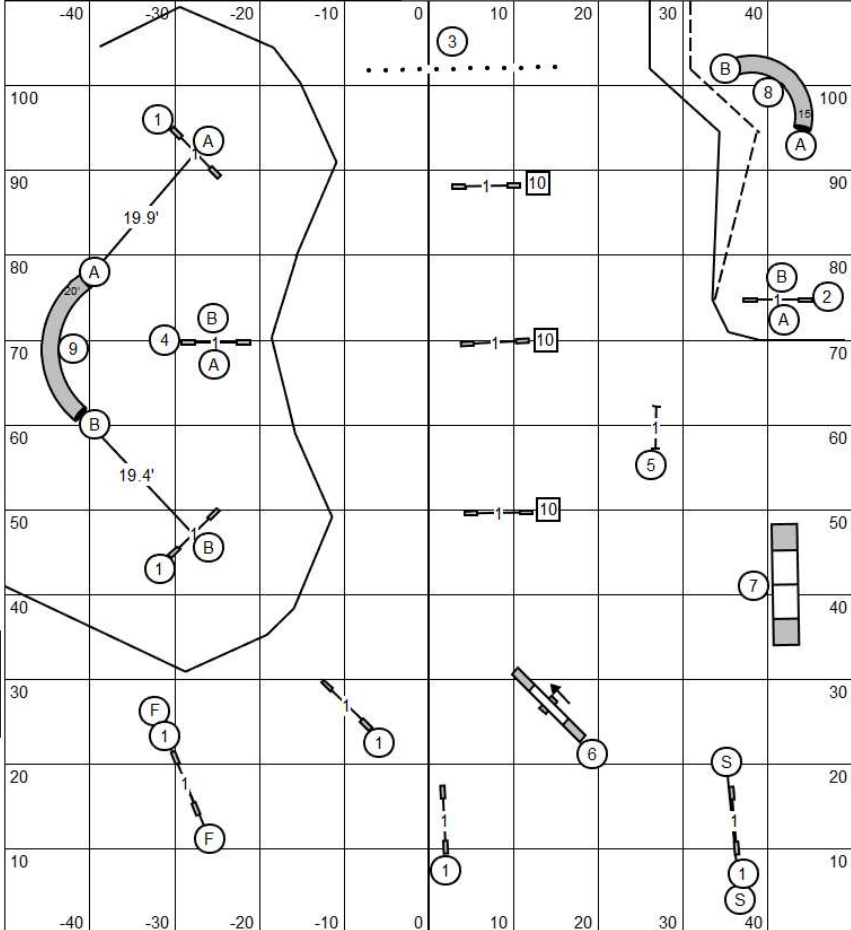

**FAST EX/MASTER  
 OPEN NOVICE**

**Ex/Master**  
 Send  
 1A-9A-4A  
 OR  
 1B-9B-4B  
 60pts to Q  
 30Pts Needed in  
 Body of Course

**EX/MASTER**  
**10 Point Combo**  
**ALL**  
**3**  
**JUMPS**  
**ANY ORDER**  
**IN SUCCESSION**

**OPEN**  
 Send  
 8B-2B  
 OR  
 2A-8A  
 SOLID LINE  
 55pts to Q  
 25pts Needed in  
 Body of Course

**OPEN**  
**10 Point Combo**  
**2 OF 3**  
**Jumps**  
**ANY ORDER**

**NOVICE**  
 Send  
 8B-2B  
 OR  
 2A-8A  
 DASHED LINE  
 50pts to Q  
 20pts Needed in  
 Body of Course

4" Preferred = 41 sec.  
 8" Regular = 38 sec.  
 8" & 12" Preferred = 38 sec.  
 12" & 16" Regular = 35 sec.  
 16 & 20" Preferred = 35 sec.  
 20", 24" & 26" Regular = 32 sec.

EXIT L

Timer/Scribe

ENTER