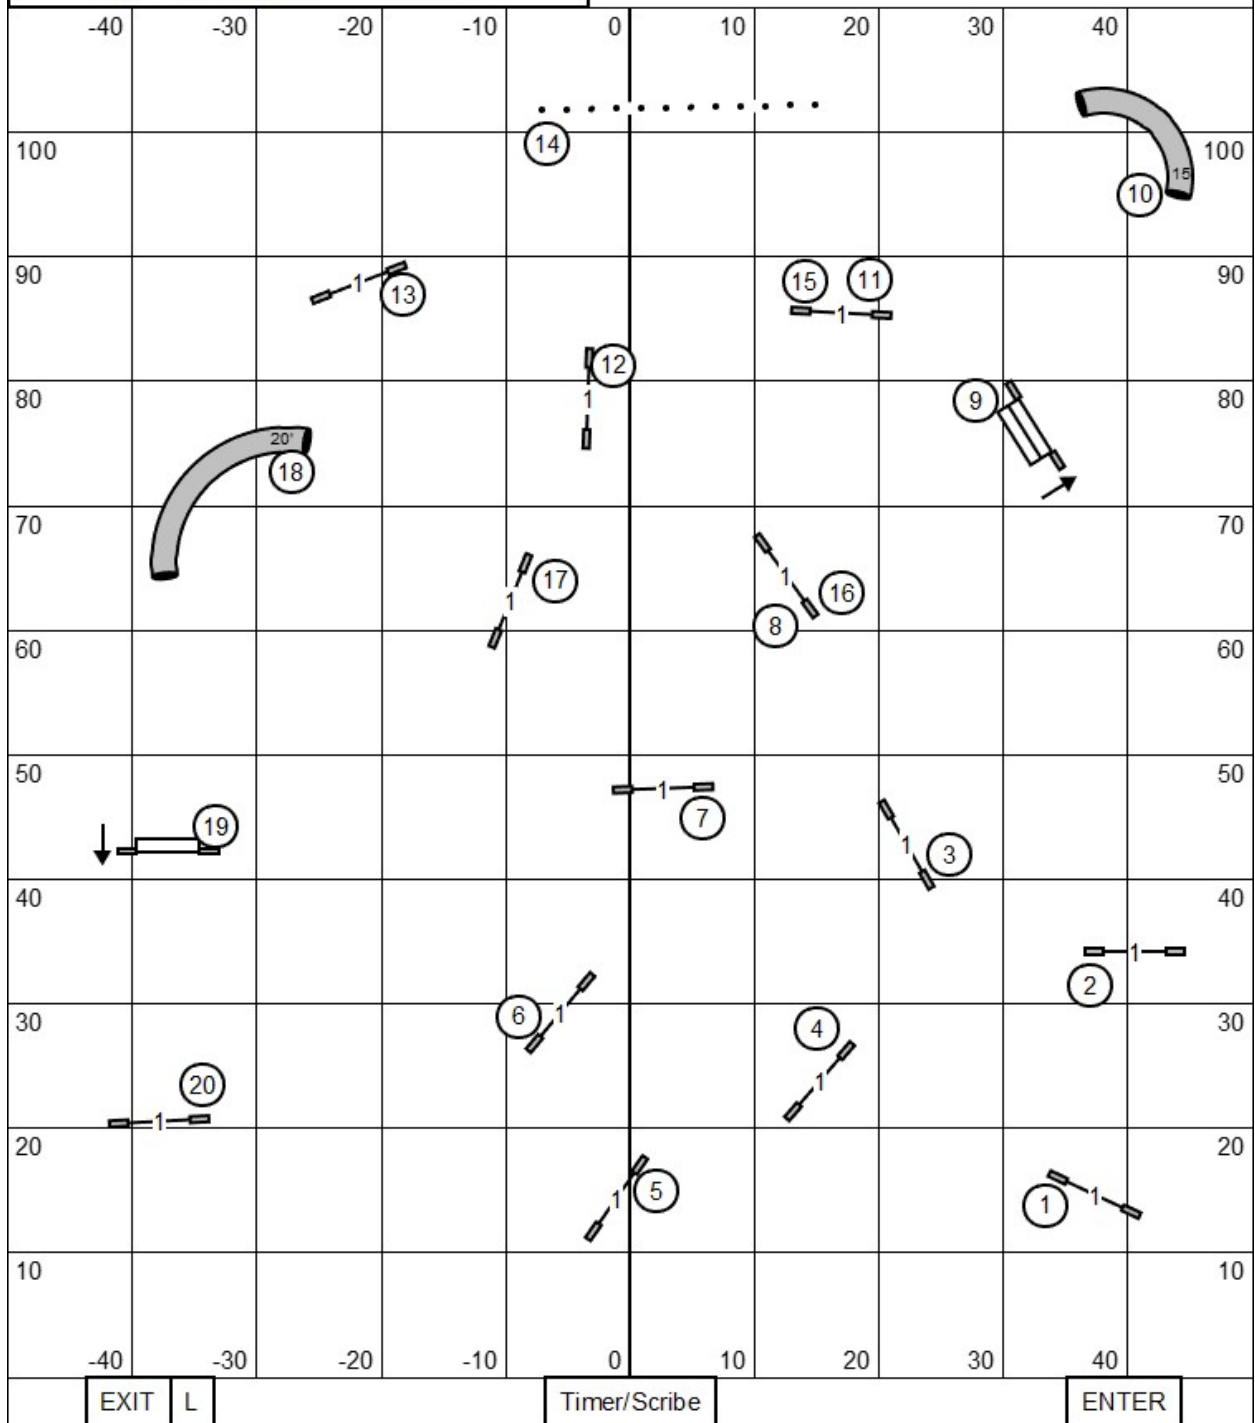

Agility Association of Central New Jersey
Saturday November 15, 2025 G.C. Dream Park
Logan Township, NJ Ben Gibbs

EX/MASTER JWW