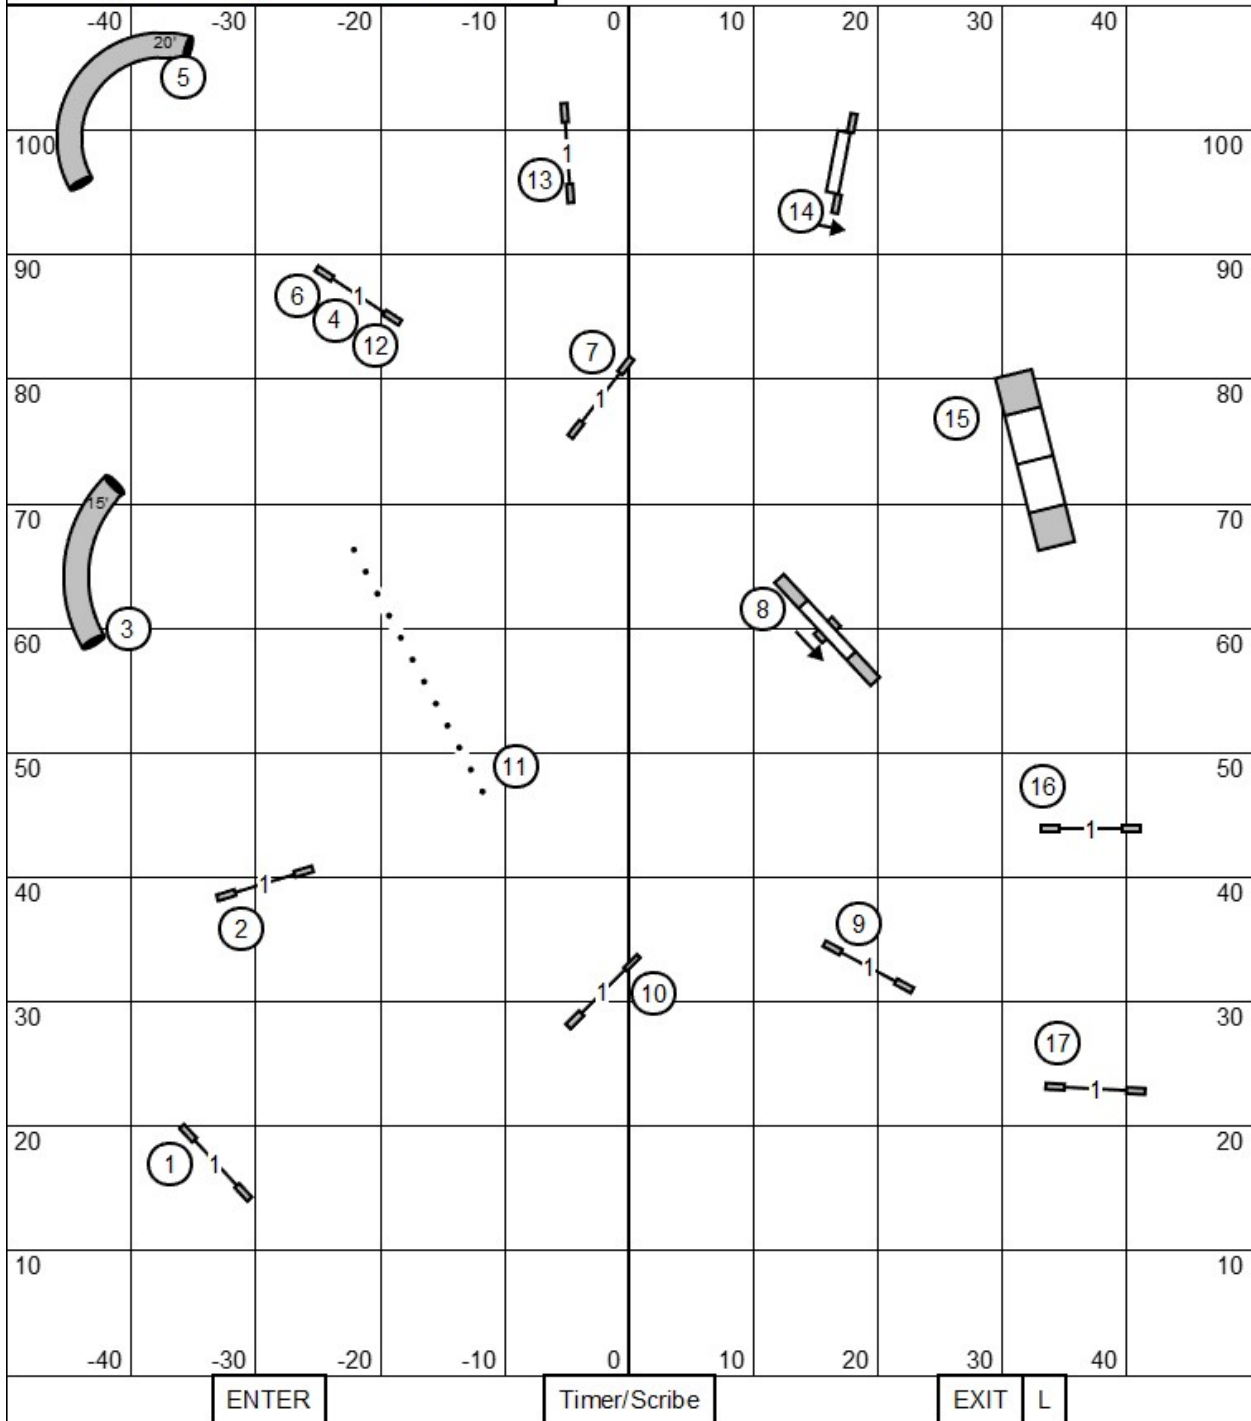

Agility Association of Central New Jersey
Friday November 14, 2025 G.C. Dream Park
Logan Township, NJ Ben Gibbs

TIME 2 BEAT