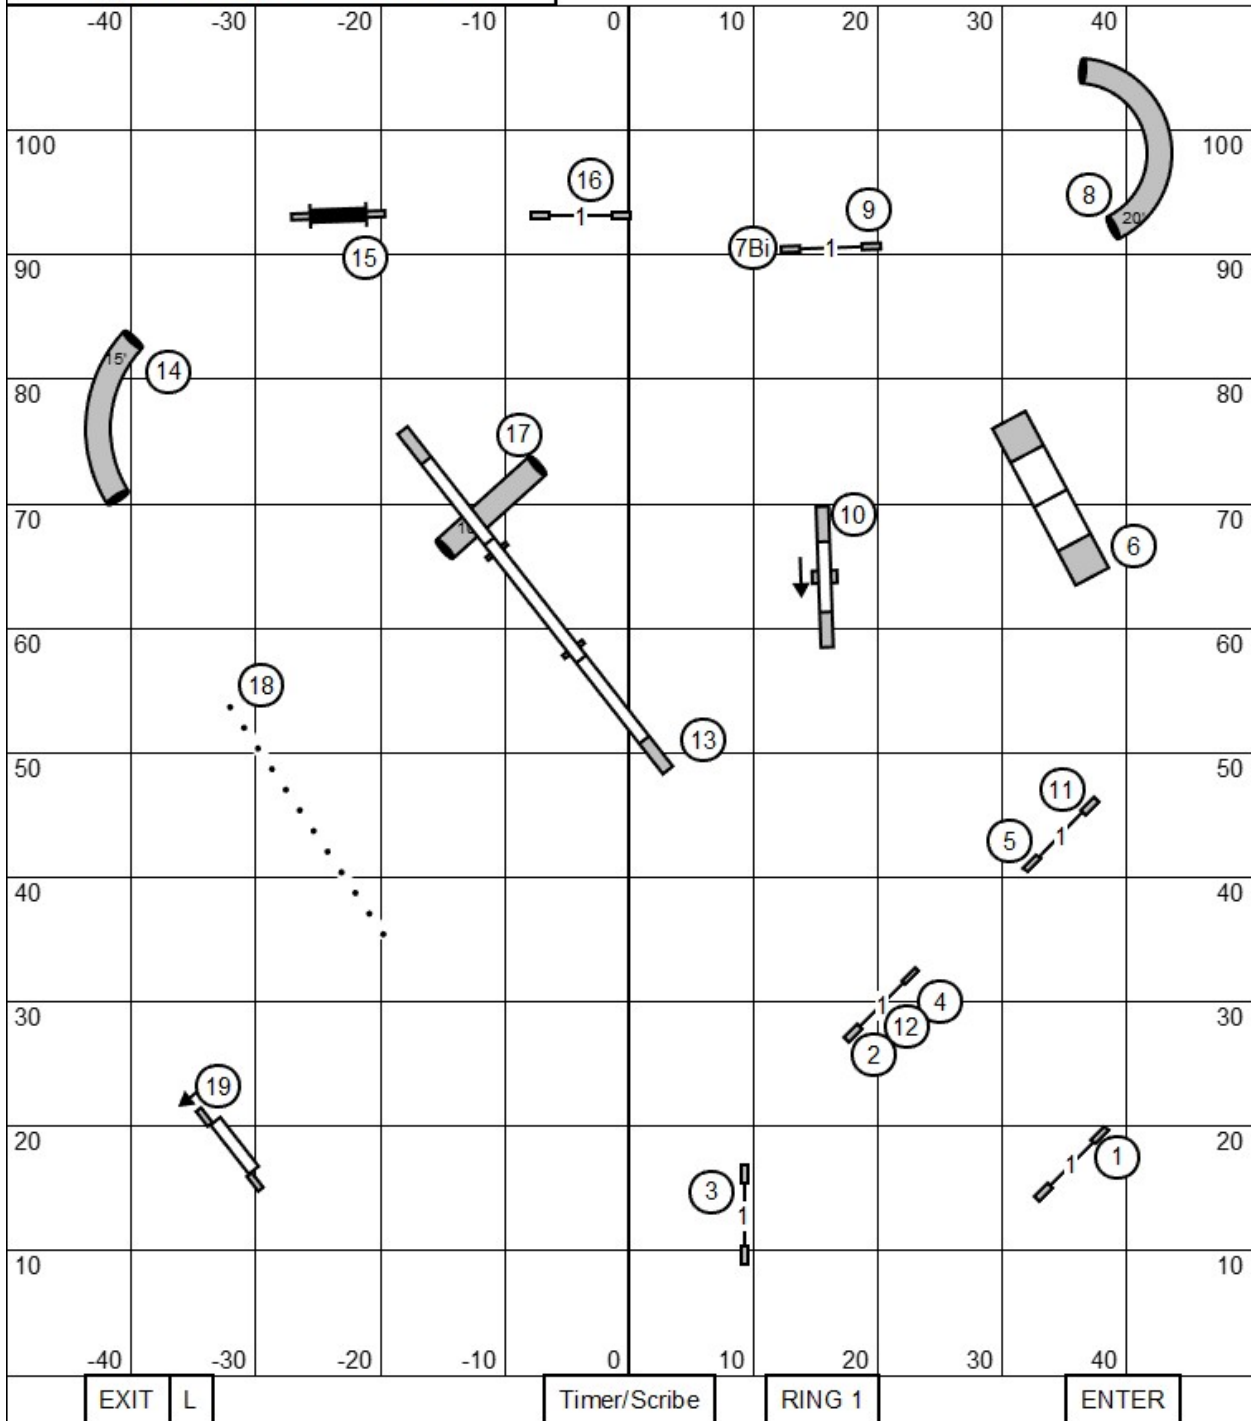

Agility Association of Central New Jersey
Friday November 14, 2025 G.C. Dream Park
Logan Township, NJ Ben Gibbs

PREMIER STD