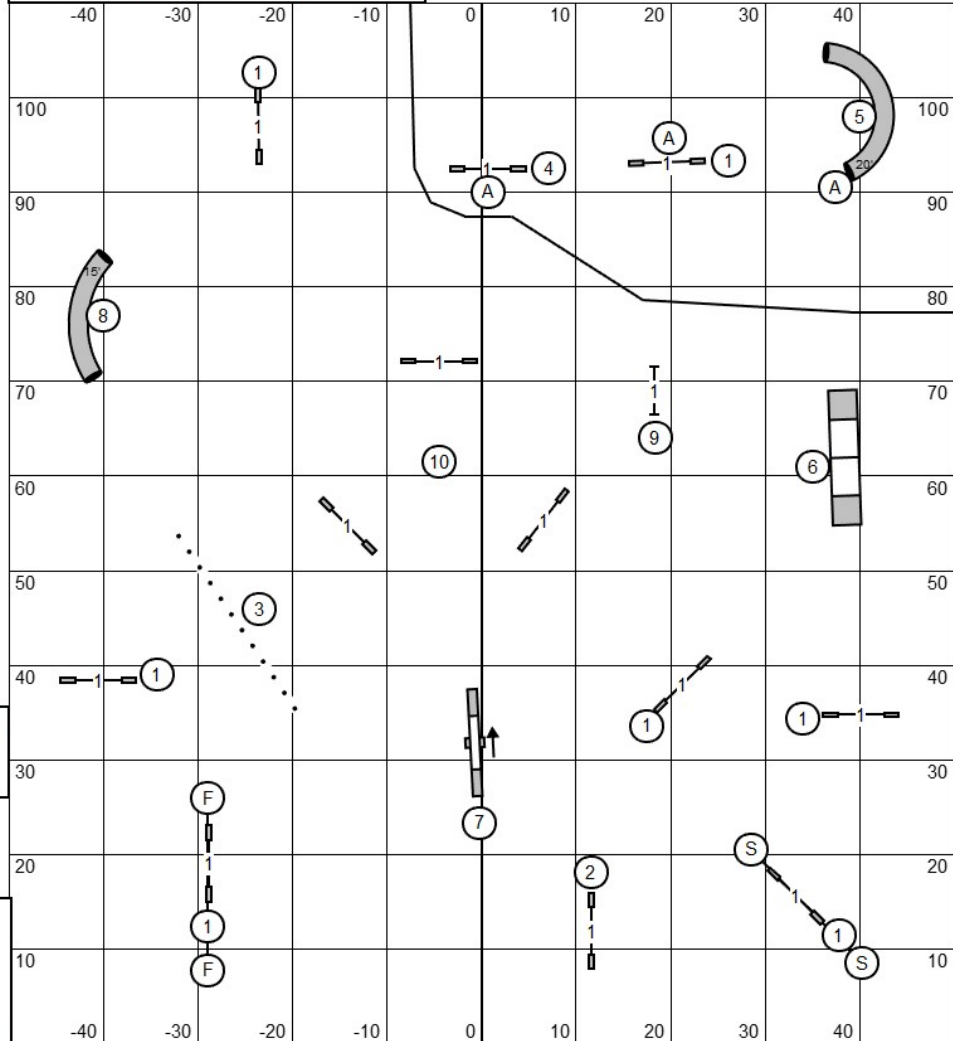

# FAST EX/MASTER

**Ex/Master**  
 Send  
 4A-1A-5A  
 60pts to Q  
 30Pts Needed in  
 Body of Course

**EX/MASTER**  
**10 Point Combo**  
**ALL**  
**THREE JUMPS**  
**IN SUCCESION**

Bi-Directional Start  
 You MUST take the  
 Start Jump To Begin  
 Your Run

Finish Jump is Bi-Directional  
 And 1PT BEFORE  
 THE BUZZER

4" Preferred = 41 sec.  
 8" Regular = 38 sec.  
 8" & 12" Preferred = 38 sec.  
 12" & 16" Regular = 35 sec.  
 16 & 20" Preferred = 35 sec.  
 20", 24" & 26" Regular = 32 sec.