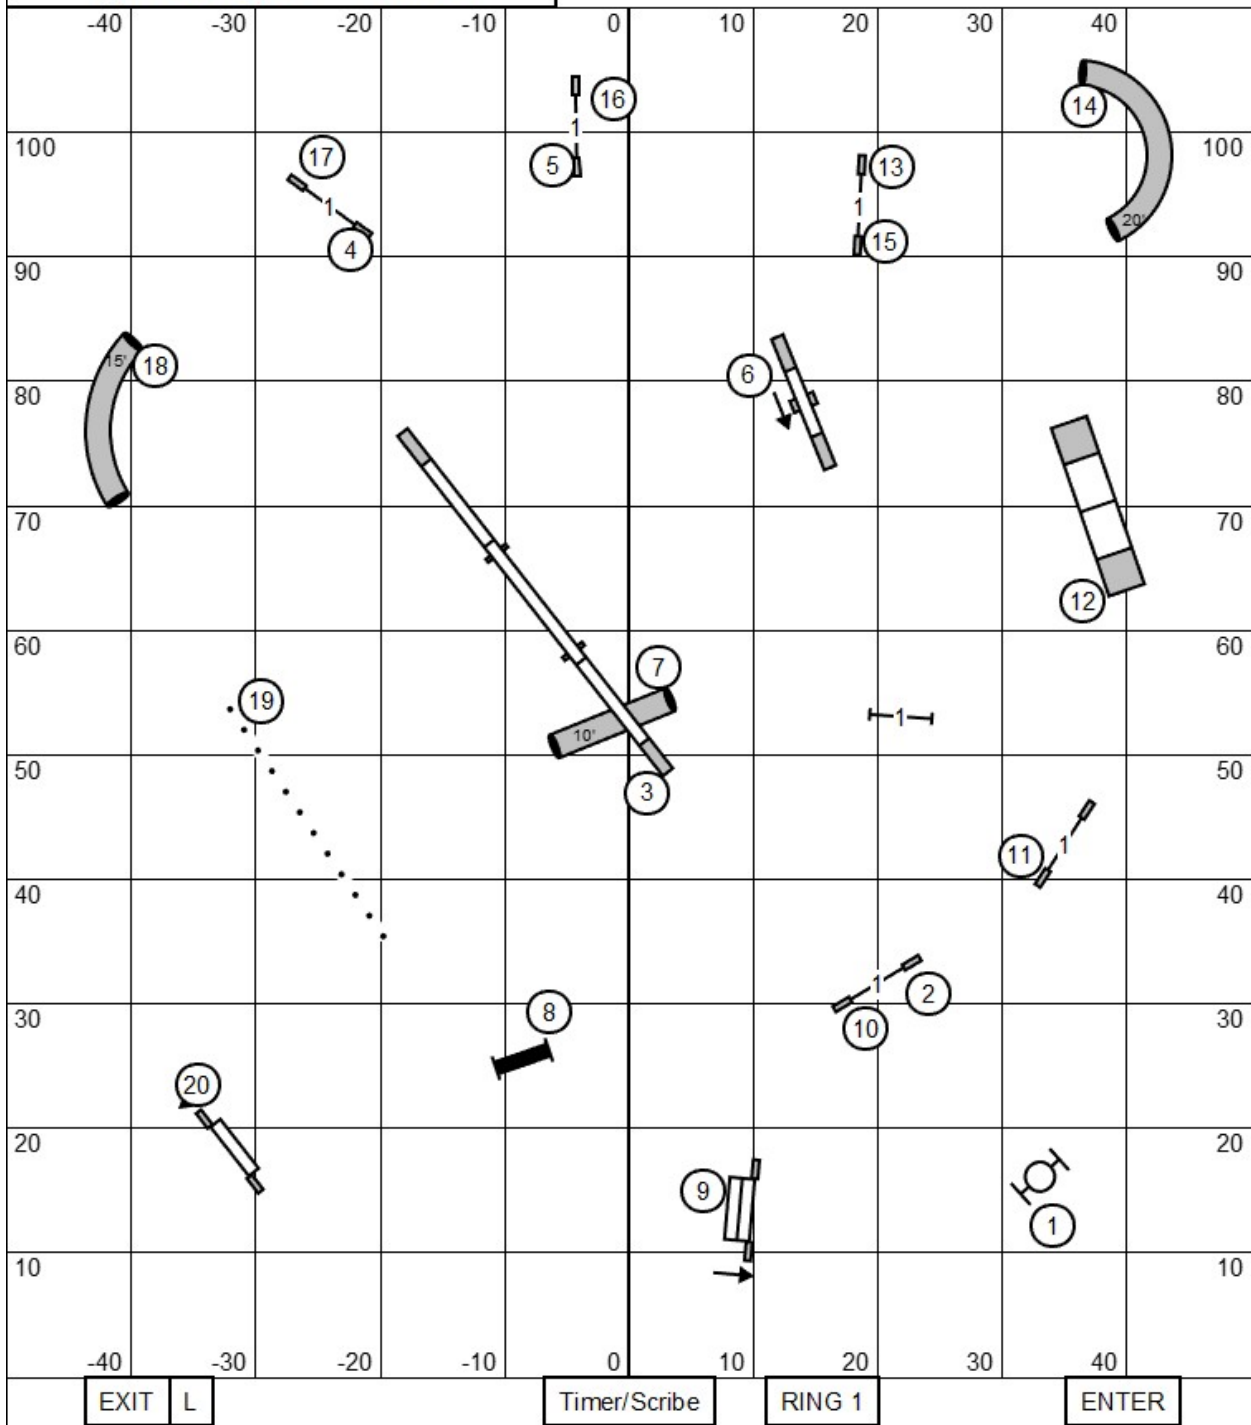

Agility Association of Central New Jersey
Friday November 14, 2025 G.C. Dream Park
Logan Township, NJ Ben Gibbs

EX/MASTER STD