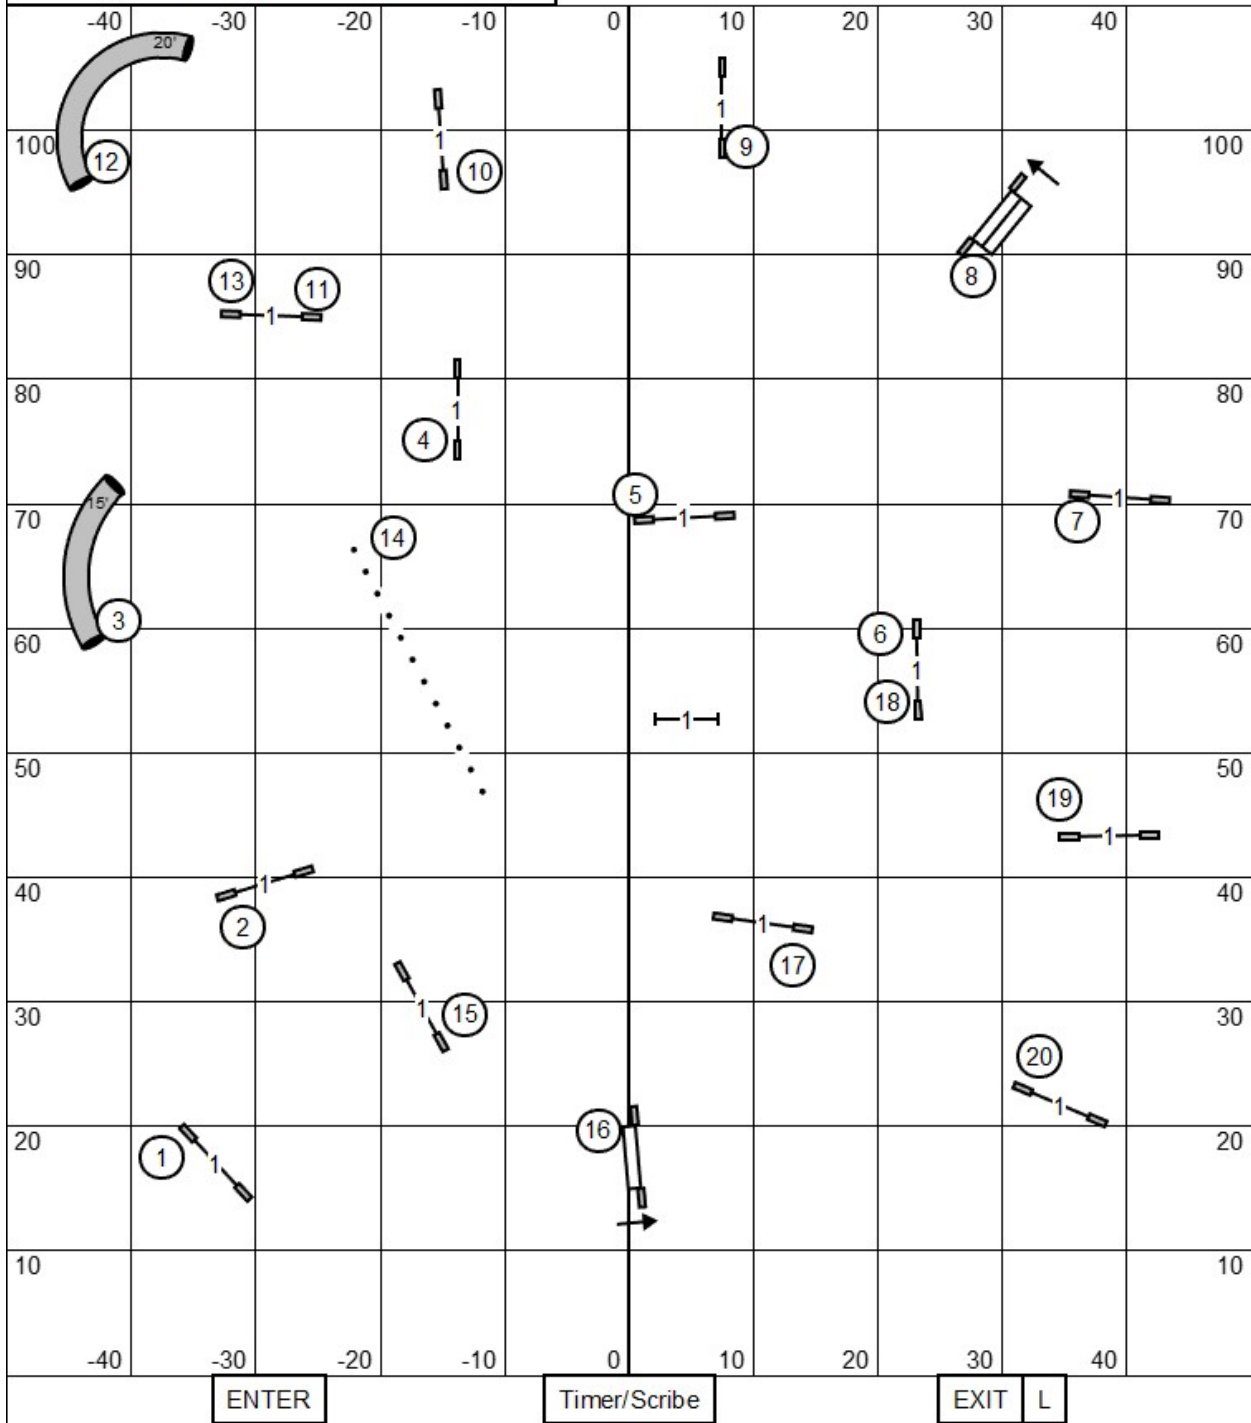

Agility Association of Central New Jersey
Friday November 14, 2025 G.C. Dream Park
Logan Township, NJ Ben Gibbs

EX/MASTER JWW