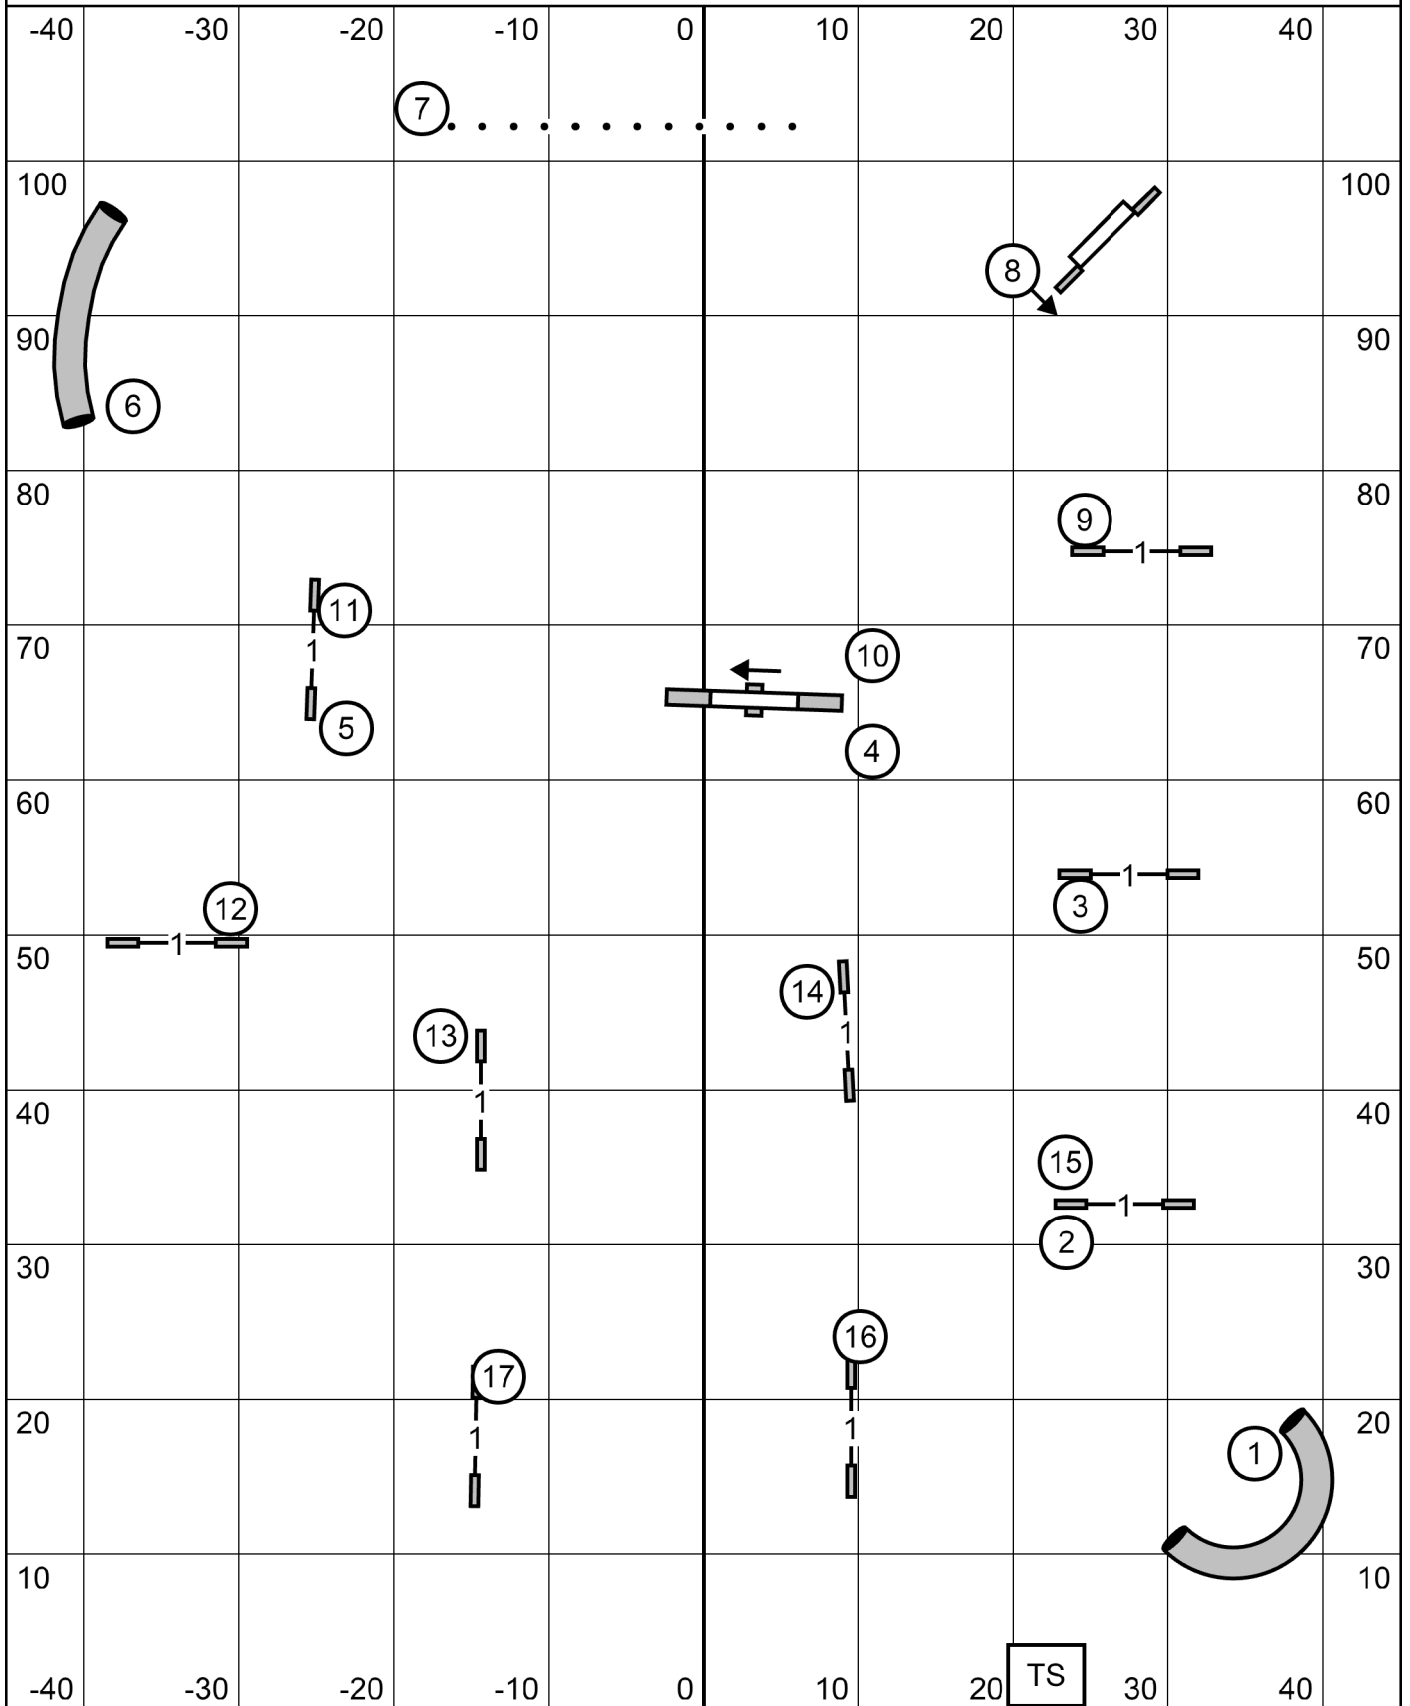

Time2Beat

Sunday, November 09, 2025

Garden State Norwegian Elkhound Club

Judge: Frank Gilmer

Indoors on dirt @ Horse Park of New Jersey