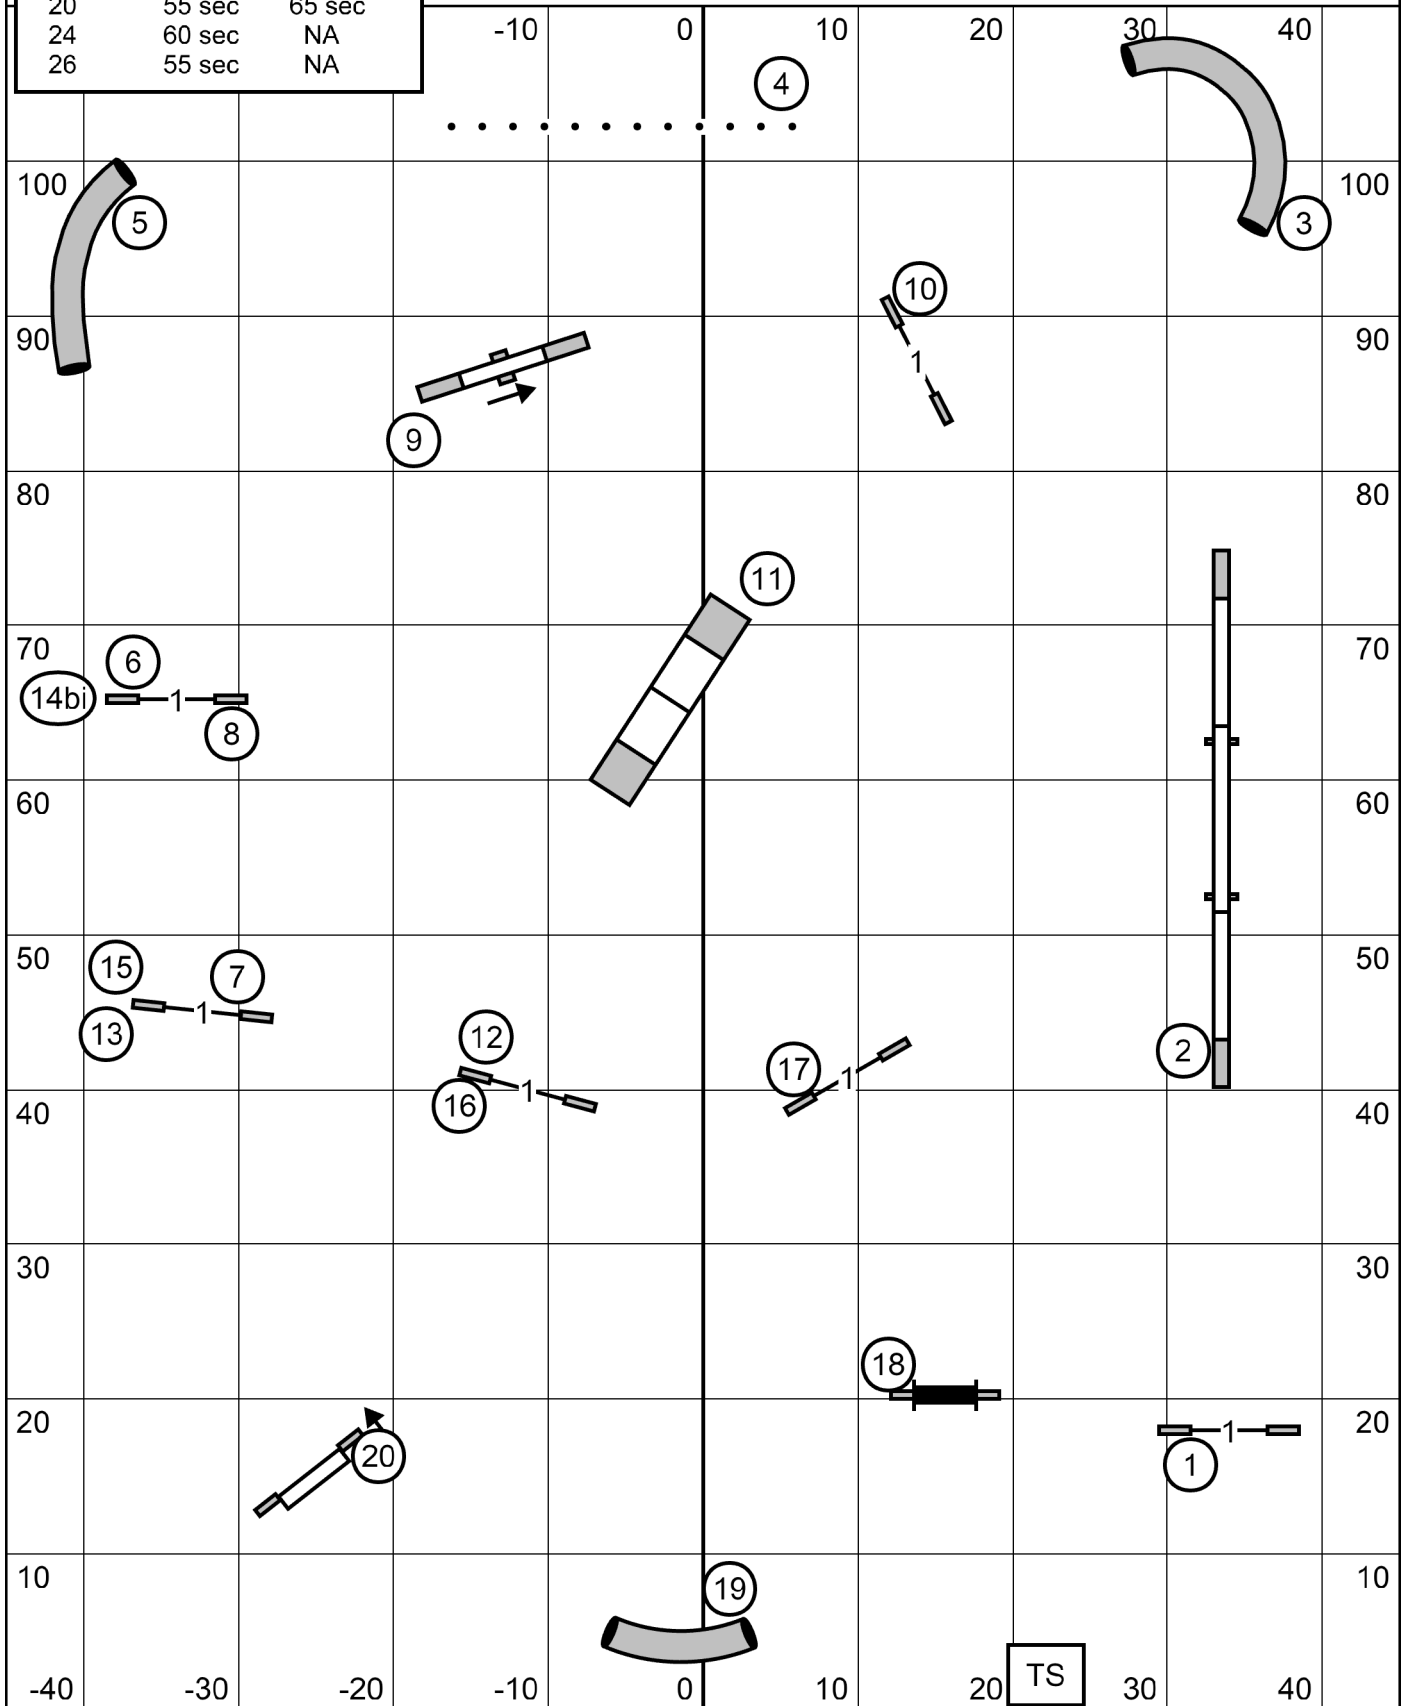

Premier Standard Course Times

Hgt	Regular	Preferred
4	NA	74 sec
8	69 sec	70 sec
12	65 sec	65 sec
16	60 sec	60 sec
20	55 sec	65 sec
24	60 sec	NA
26	55 sec	NA

Premier Standard

Sunday, November 09, 2025
Garden State Norwegian Elkhound Club

Judge: Frank Gilmer
Indoors on dirt @ Horse Park of New Jersey