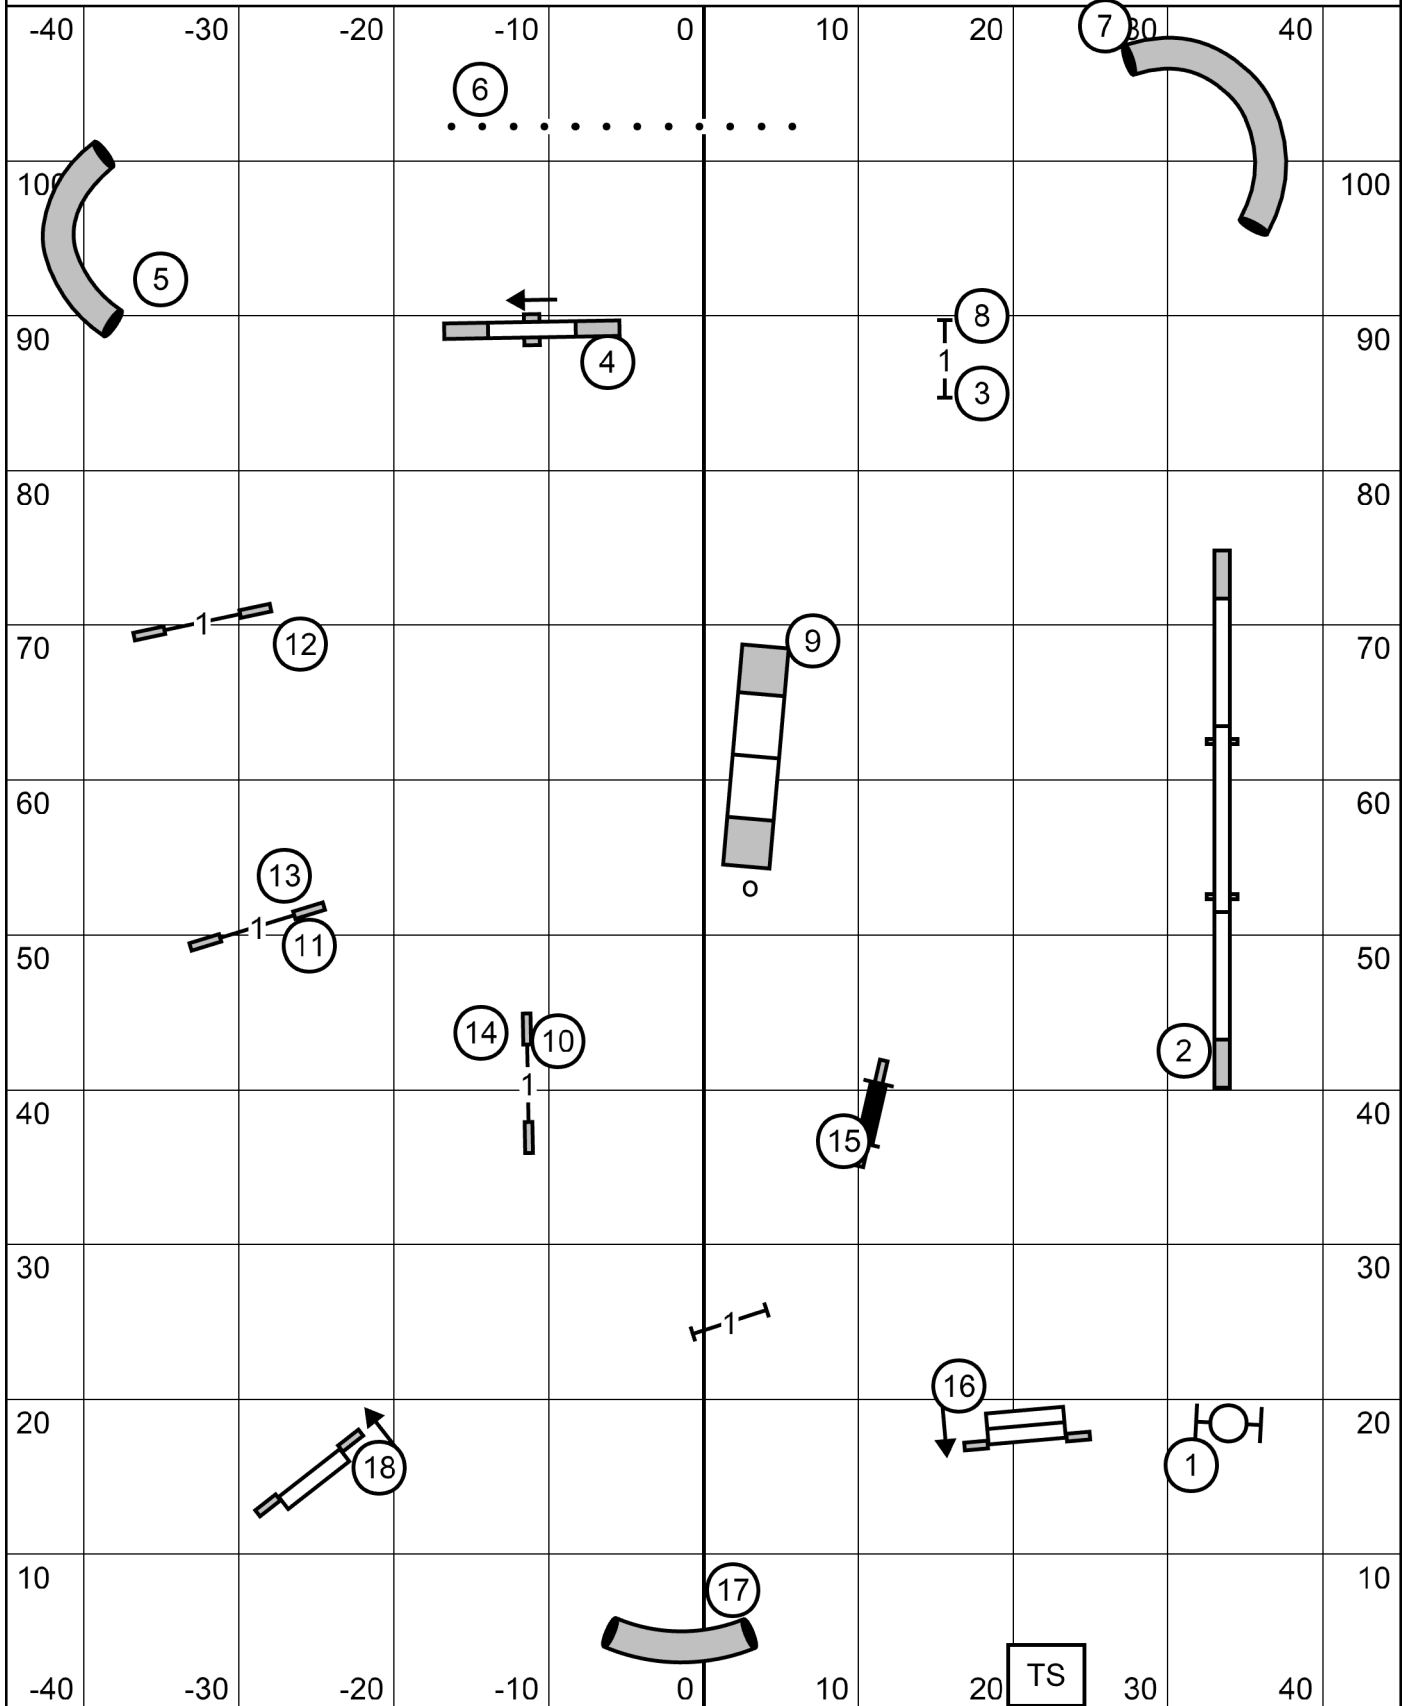

Excellent/Master Standard

Sunday, November 09, 2025

Garden State Norwegian Elkhound Club

Judge: Frank Gilmer

Indoors on dirt @ Horse Park of New Jersey

Premier Standard Course Times

Hgt	Regular	Preferred
4	NA	74 sec
8	69 sec	70 sec
12	65 sec	65 sec
16	60 sec	60 sec
20	55 sec	65 sec
24	60 sec	NA
26	55 sec	NA

Premier Standard

Sunday, November 09, 2025
Garden State Norwegian Elkhound Club

Judge: Frank Gilmer
Indoors on dirt @ Horse Park of New Jersey