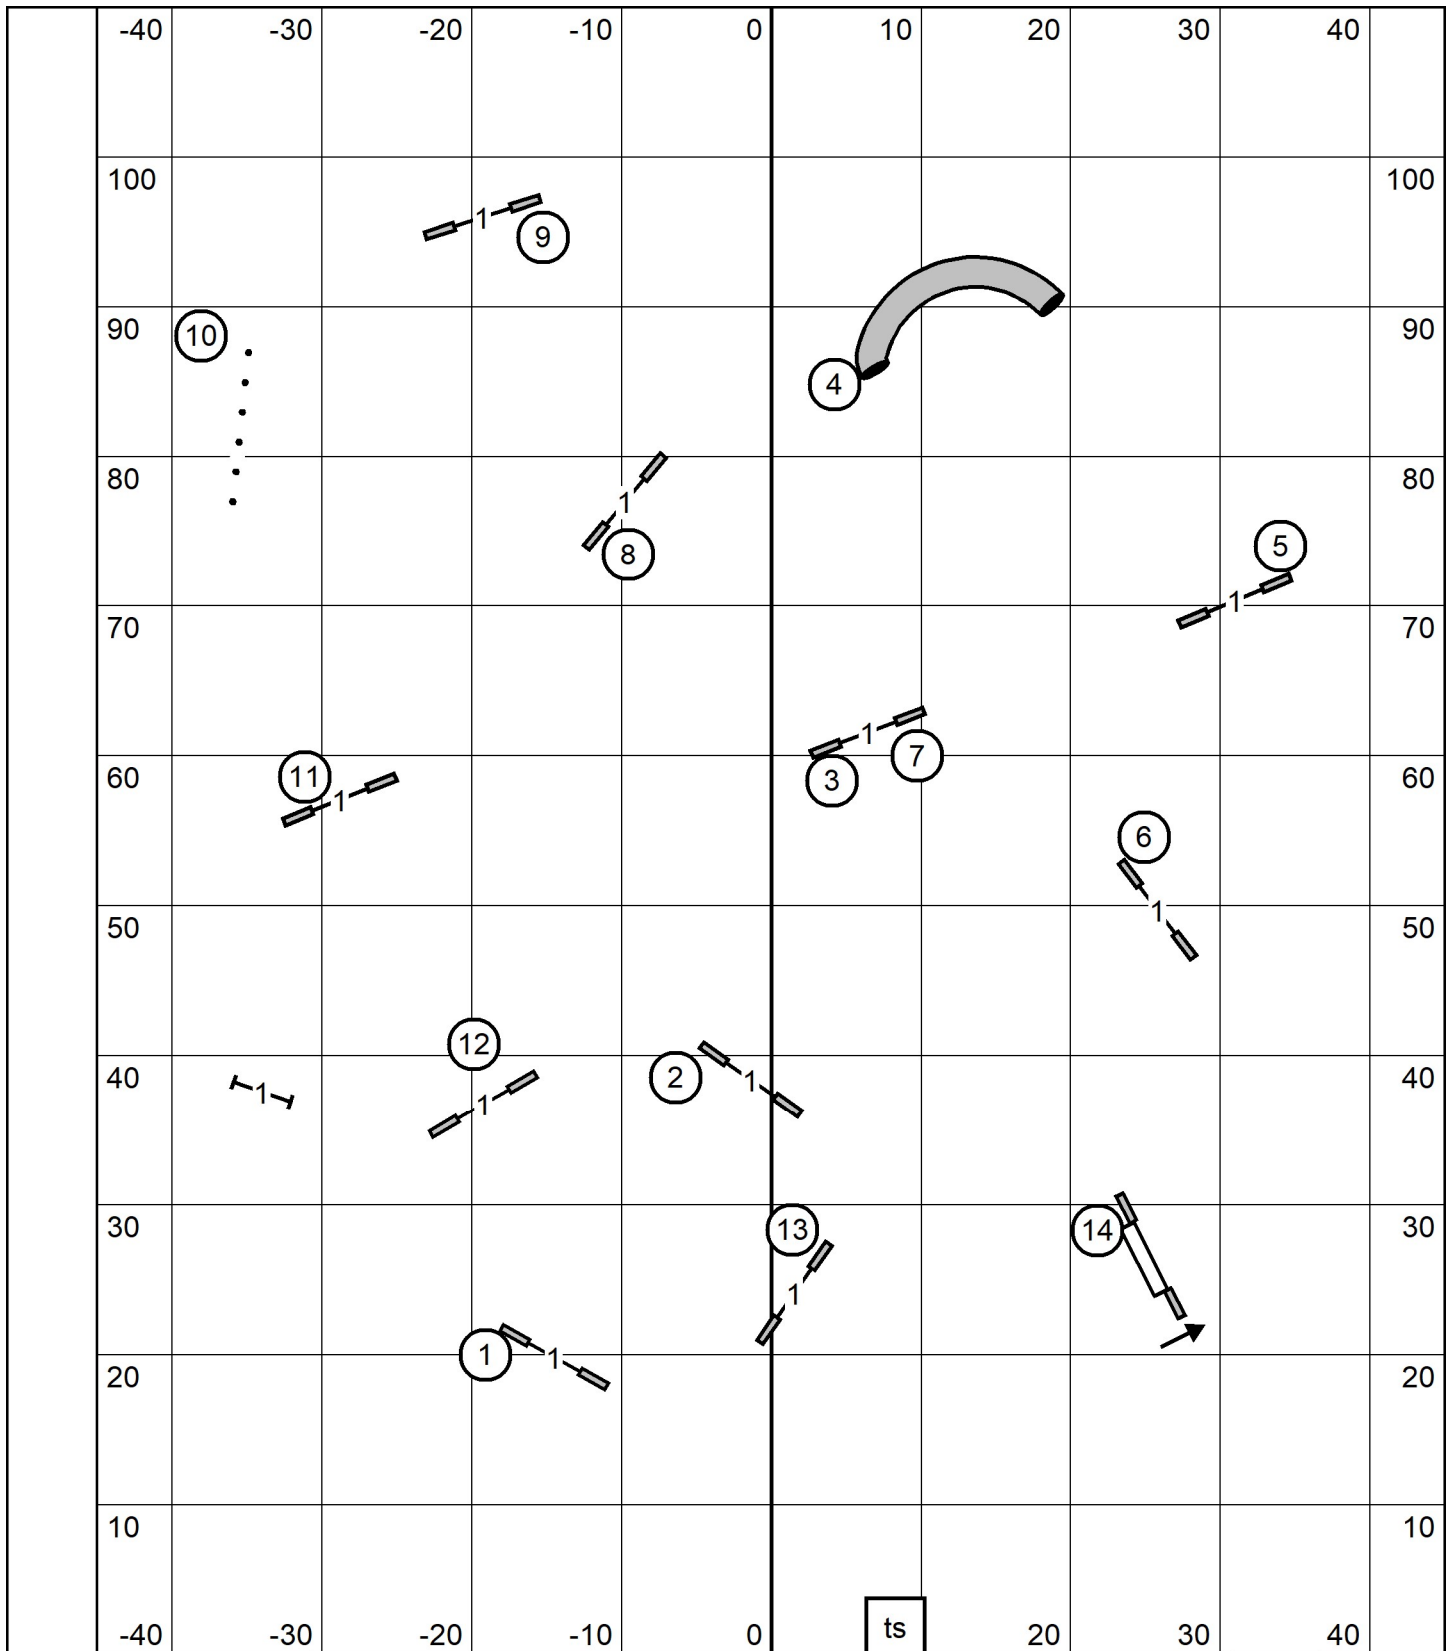

Enter

Novice JWW
Garden State Norwegian Elkhound Club
Sun Nov 9, 2025
Bill Pinder

Exit