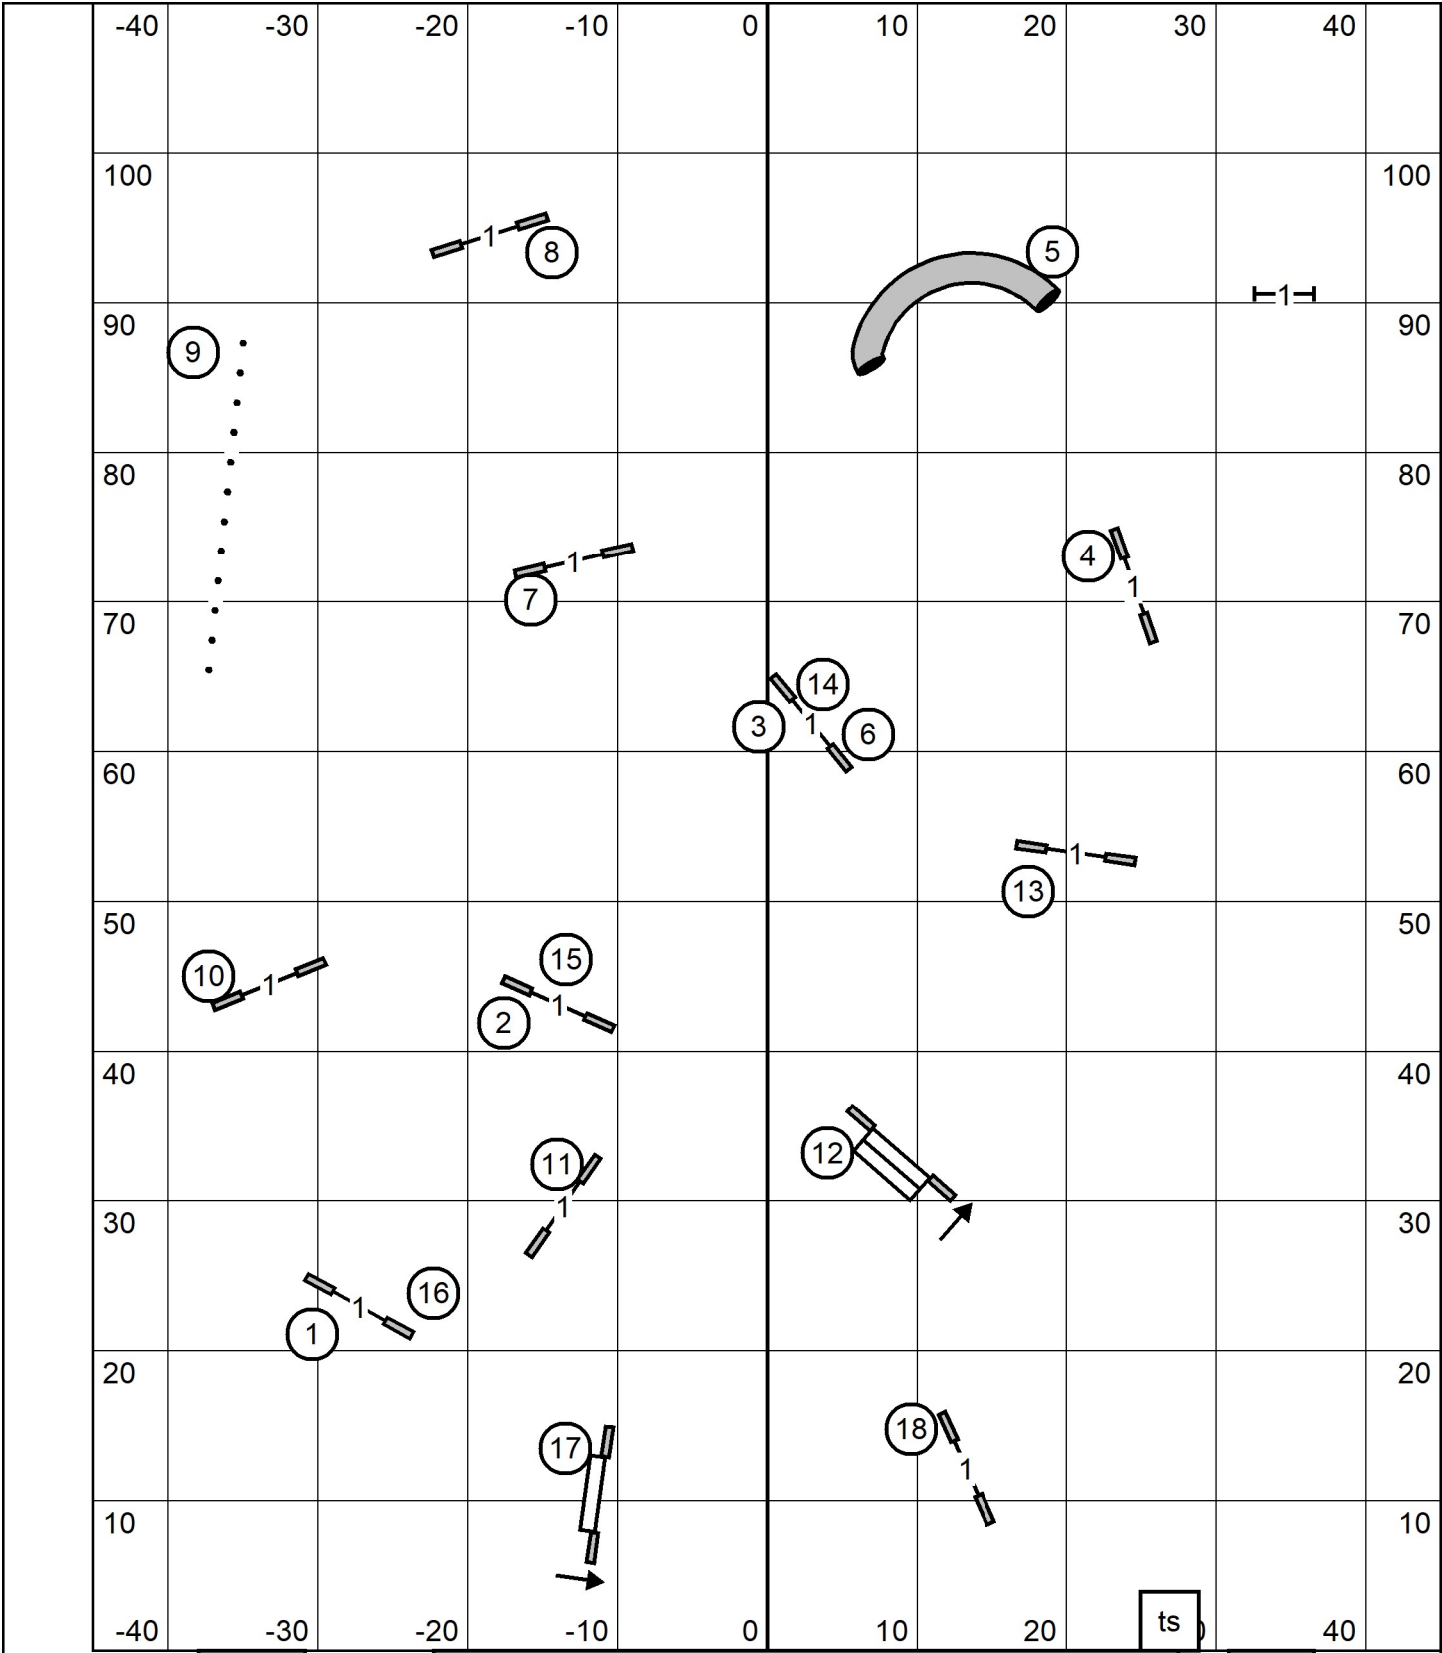

Enter

Open JWW
Garden State Norwegian Elkhound Club
Sun Nov 9, 2025
Bill Pinder

ts
Exit