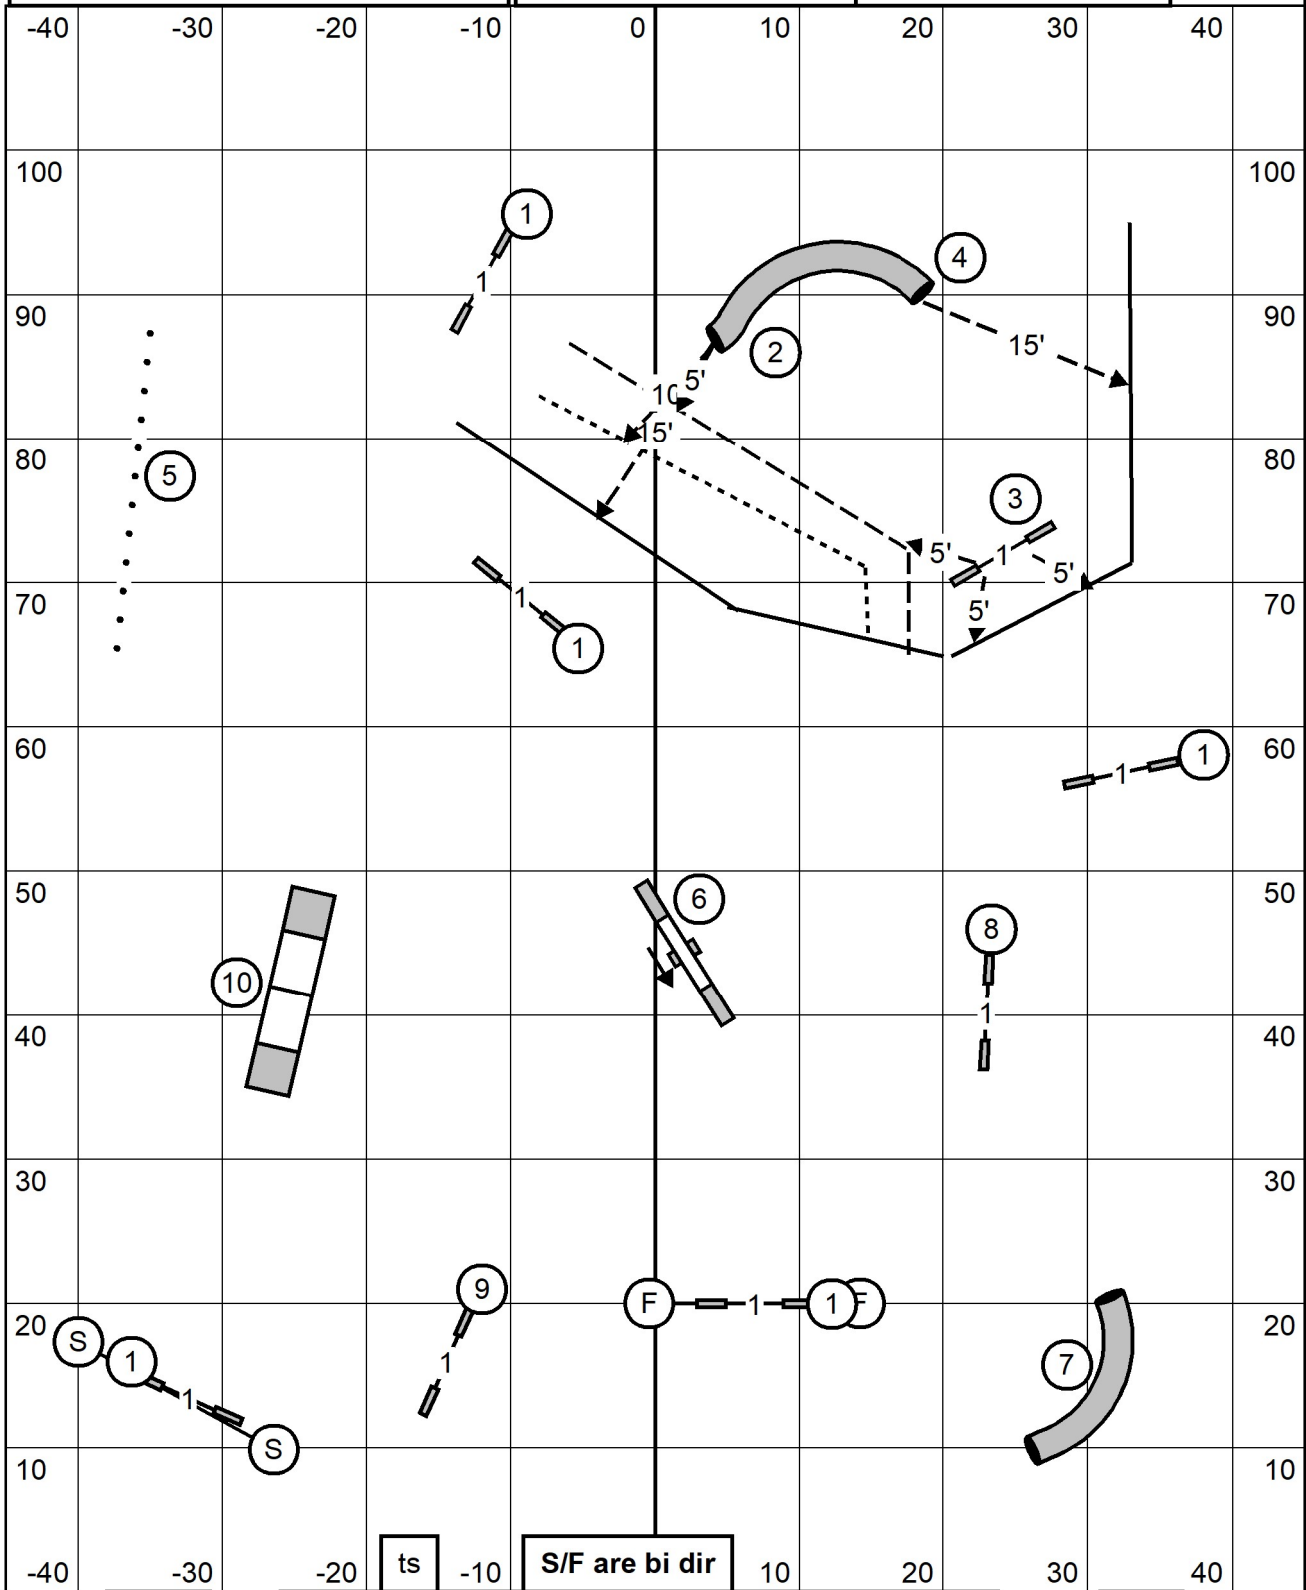

Enter

**Excellent/Master JWW**  
 Garen State Norwegian Elkhound Club  
 Sun Nov 9, 2025  
 Bill Pinder

Exit

Novice Send 2,3 dashed and solid

Open Send 2-3 dotted

E/M Send 2,3,4 Solid

Enter

**FAST All Levels**  
 Garden State Norwegian Elkhound Club  
 Sun Nov 9, 2025  
 Bill Pinder