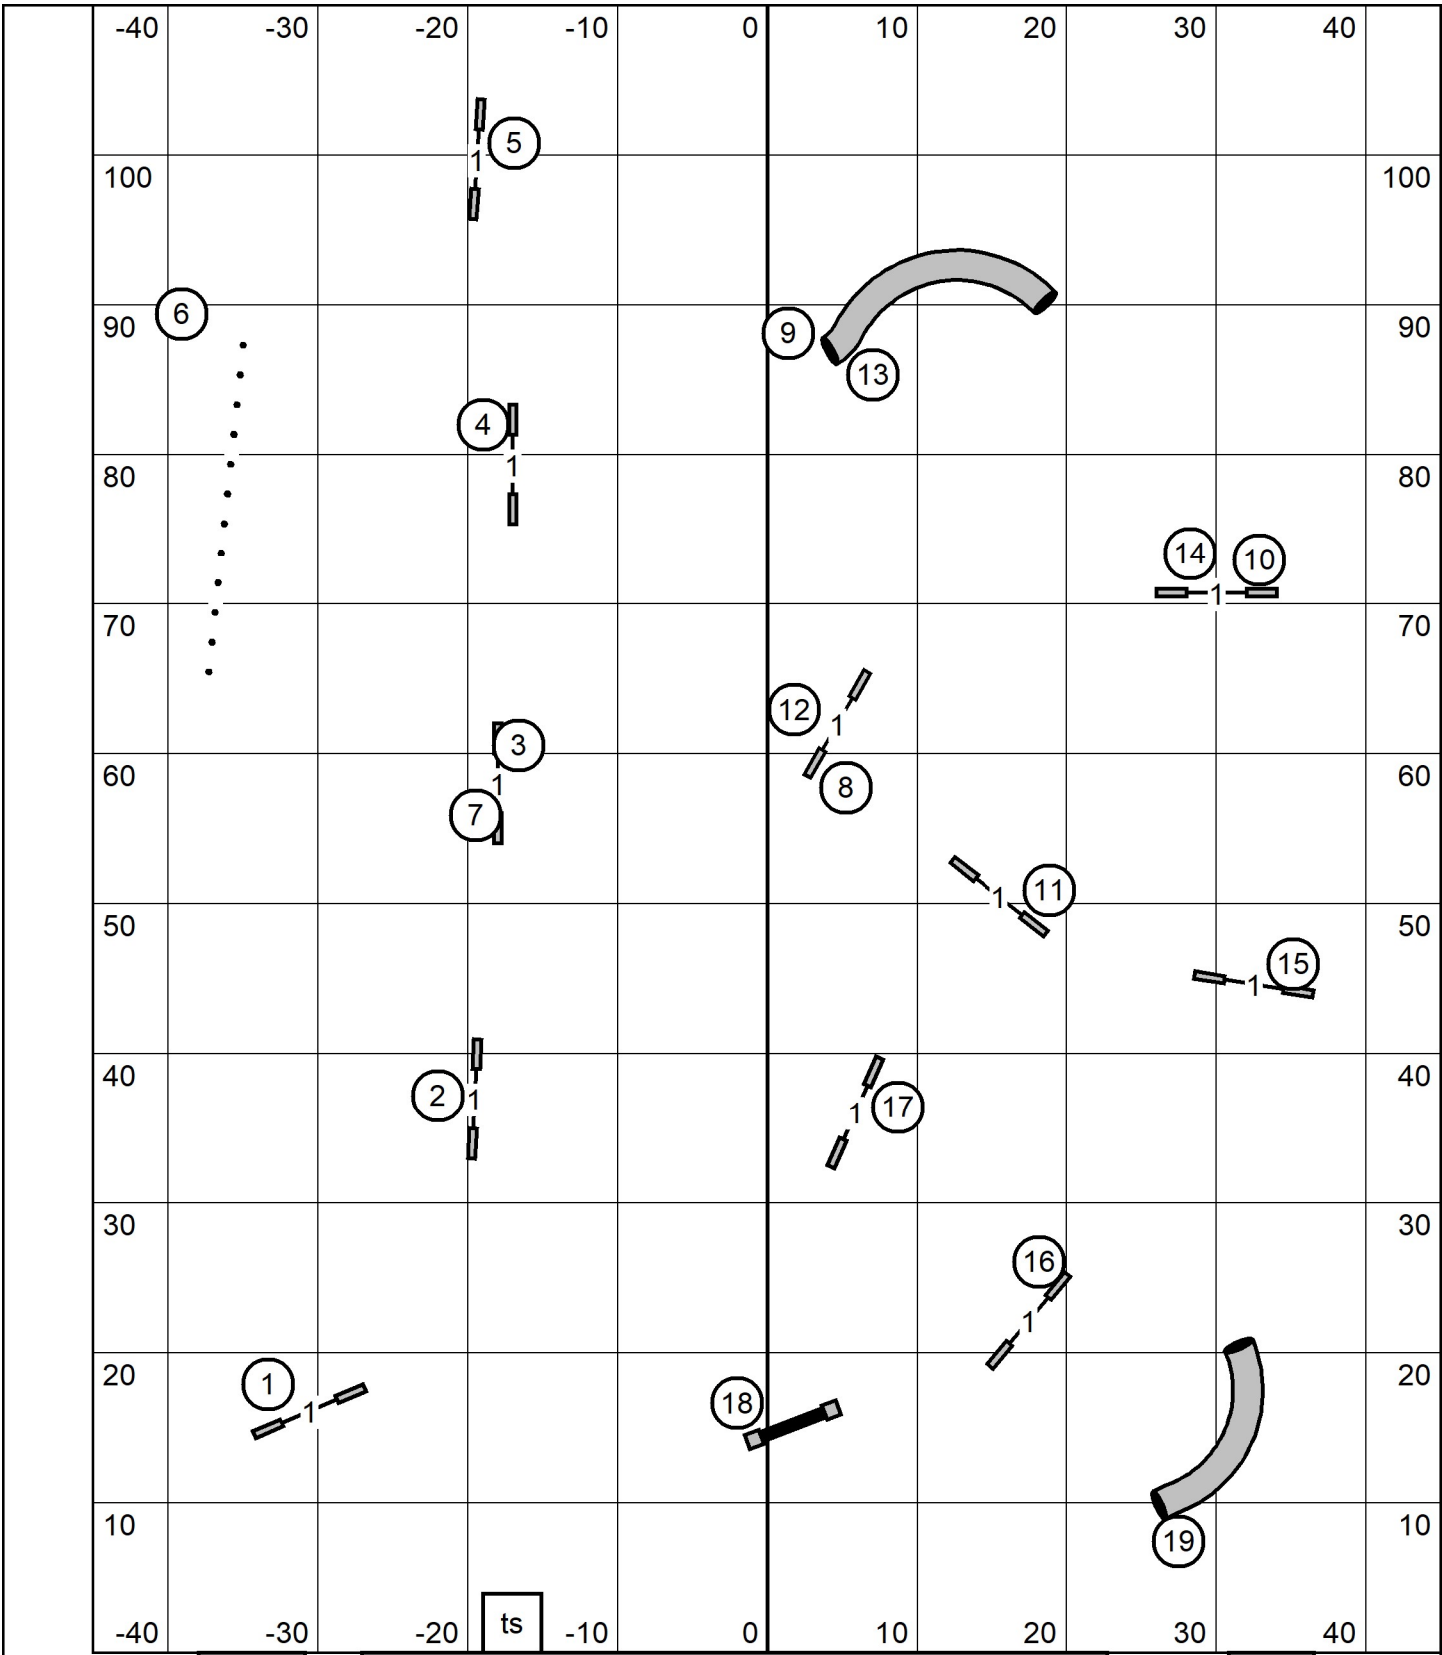

Exit

Enter

**Novice JWW**  
 Garden State Norwegian Elkhound Club  
 Sun Nov 9, 2025  
 Bill Pinder

Exit

Enter

**Open JWW**  
 Garden State Norwegian Elkhound Club  
 Sun Nov 9, 2025  
 Bill Pinder

ts  
 Exit