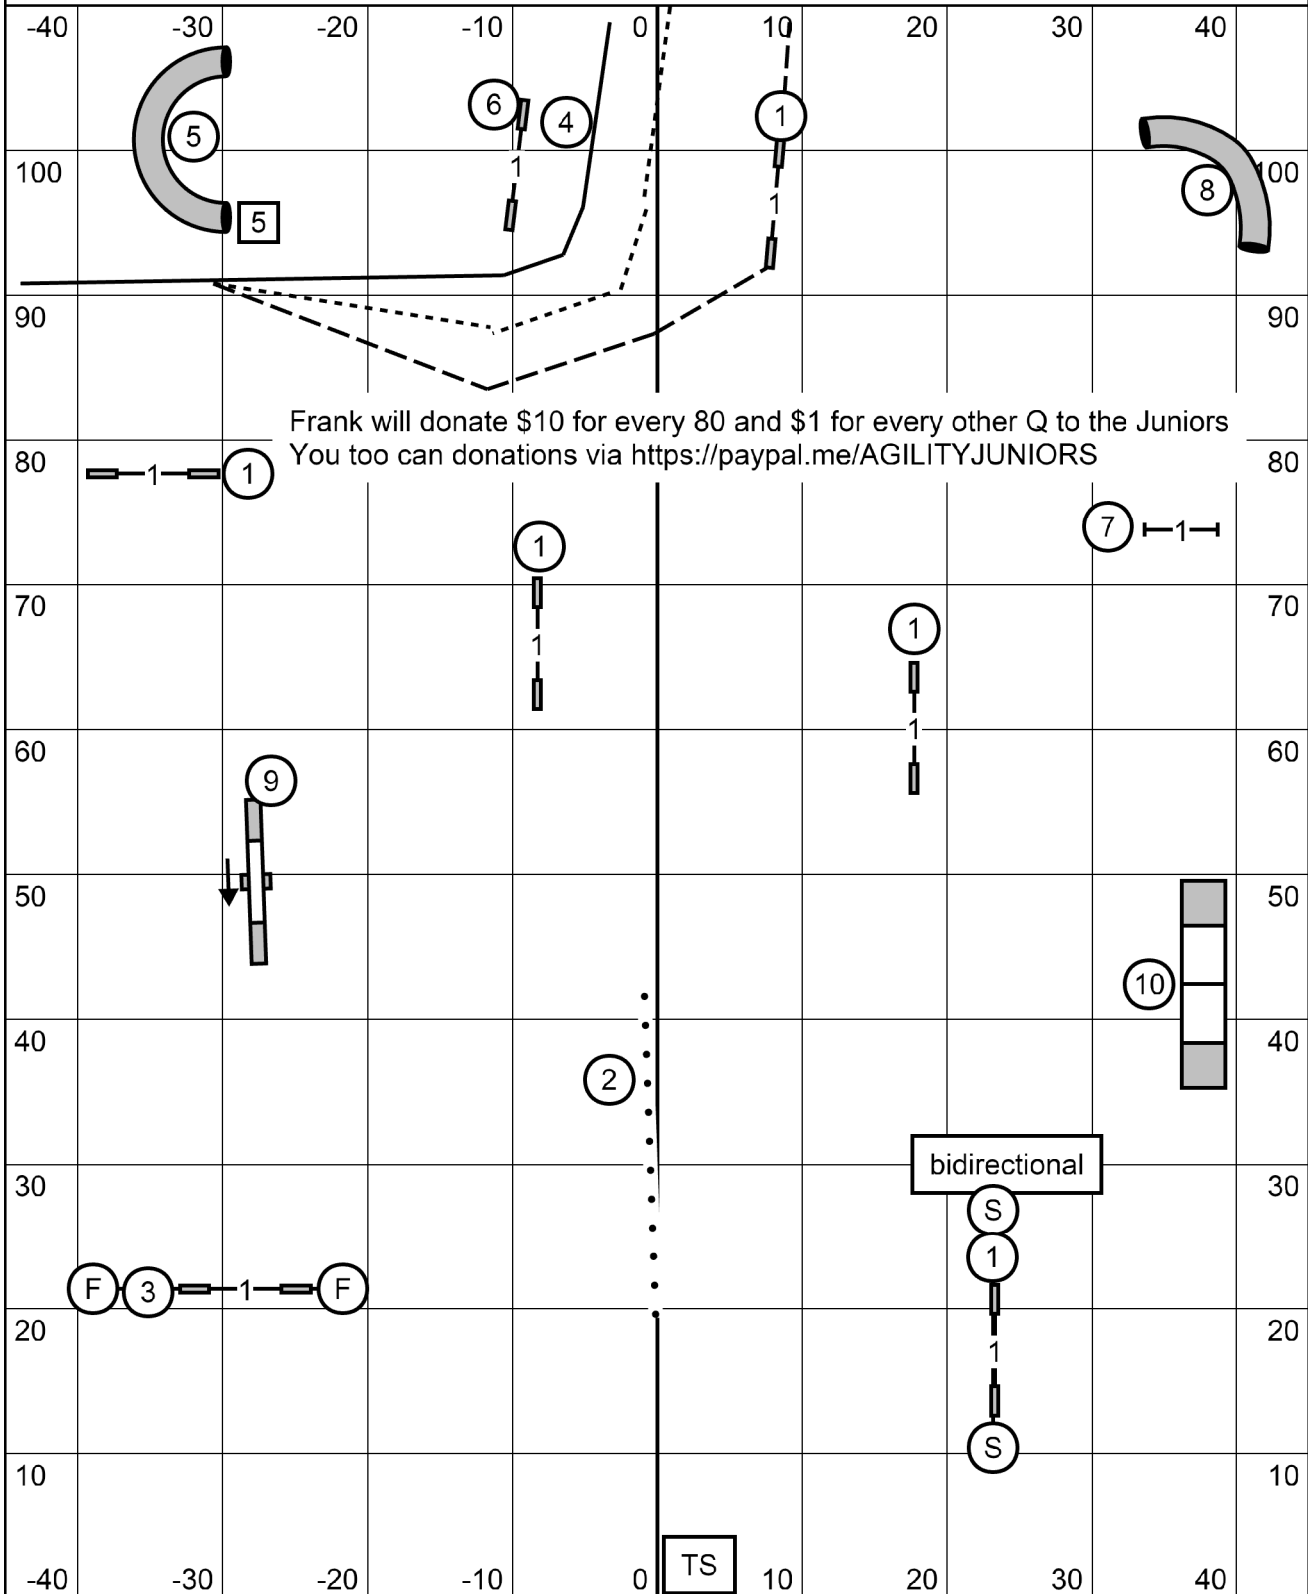

FAST

Saturday, November 08, 2025
Garden State Norwegian Elkhound Club
Judge: Frank Gilmer
Indoors on dirt @ Horse Park of New Jersey

41 sec - P4"
38 sec - 8", P8", P12"
35 sec - 12", 16", P16", P20"
32 sec - 20", 24", 24C"

Frank will donate $10 for every 80 and $1 for every other Q to the Juniors
You too can donations via <https://paypal.me/AGILITYJUNIORS>

Excellent (60) - Dash line 4 + **5** + 6 + send bonus 20 = 35 (need 25)
Open (55) - Dotted line 4 + 5 or 5 + 6 + sb 20 = 29 or 31 (need 26 or 24)
Novice (50) - Solid line 4 + 5 or 5 + 6 + sb 20 = 29 or 31 (need 21 or 19)