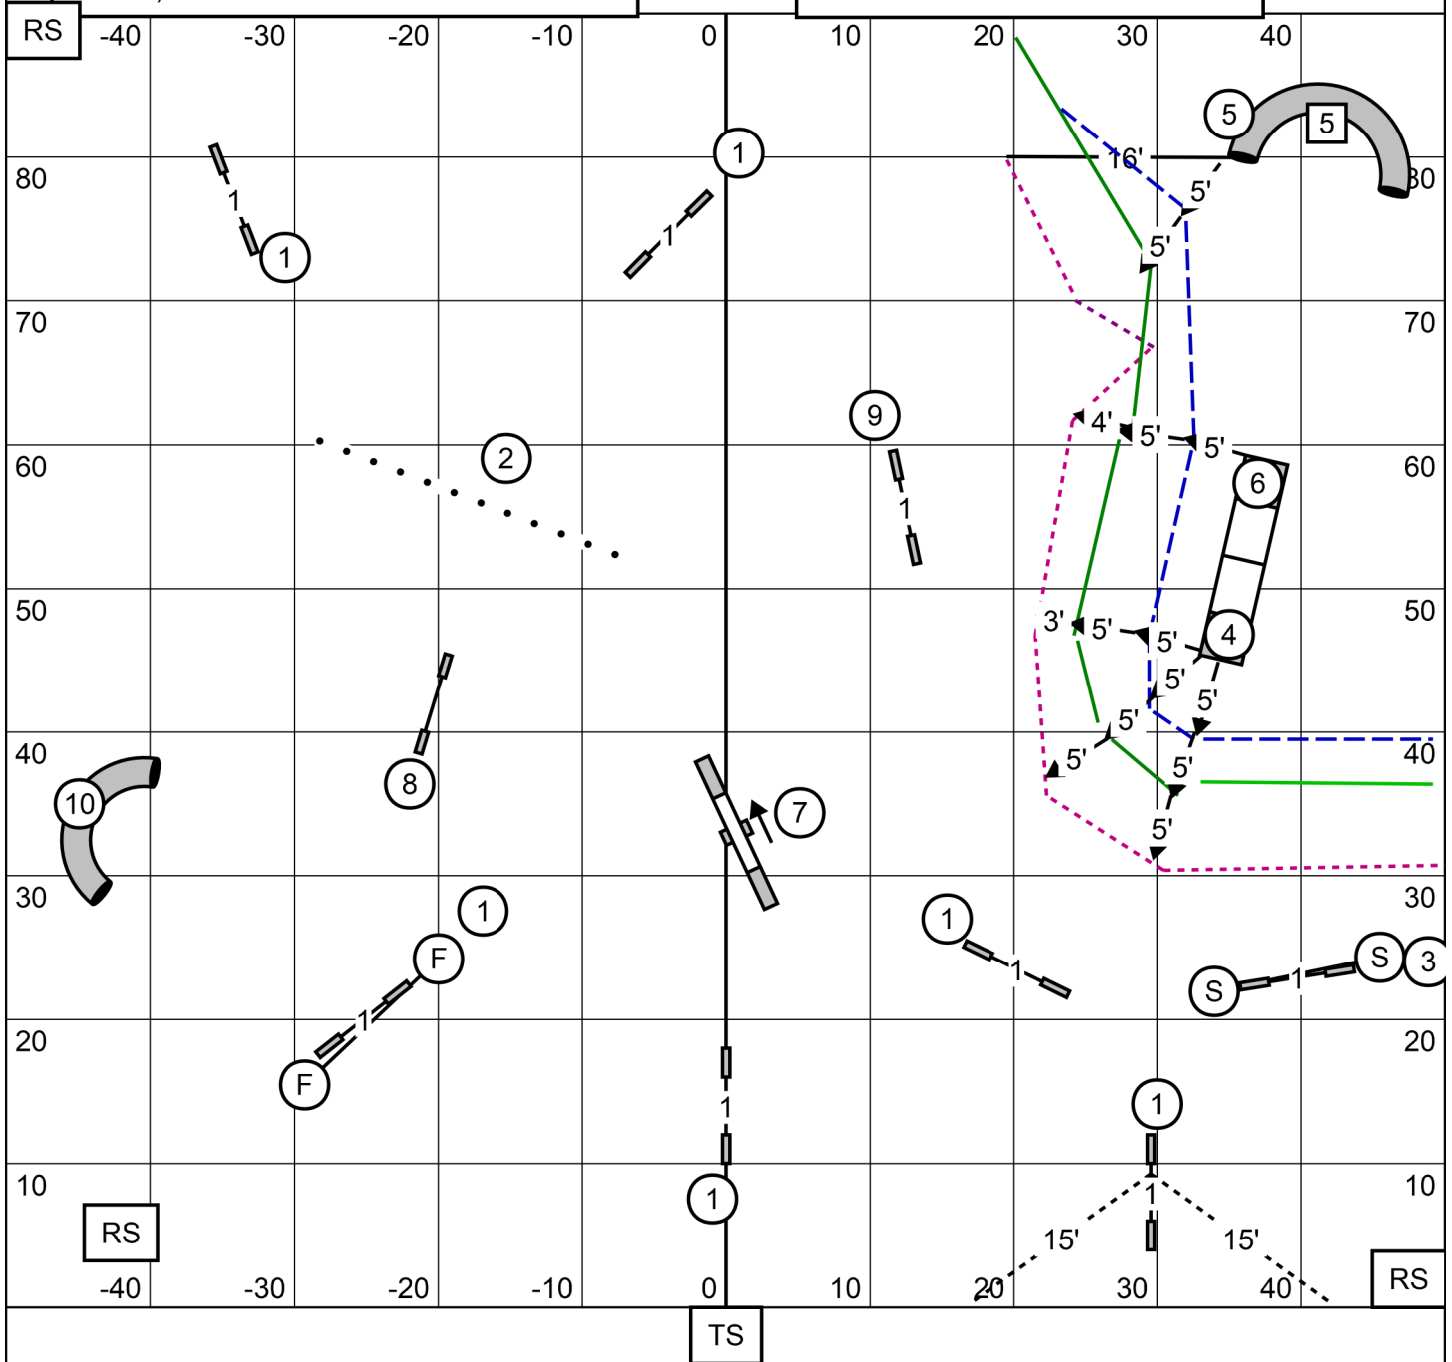

SEND BONUS
 ME 4,5,6
 OPEN 4,5
 NOV 4,5 WITH 5 BEING BI-DIRECTIONAL

SICDTC
 SATURDAY NOVEMBER 1, 2025
 ALL LEVELS FAST
 JUDGE JANET BUDZYNSKI

SICDTC
 SATURDAY NOVEMBER 1, 2025
 MASTER EXCELLENT JWW
 JUDGE JANET BUDZYNSKI