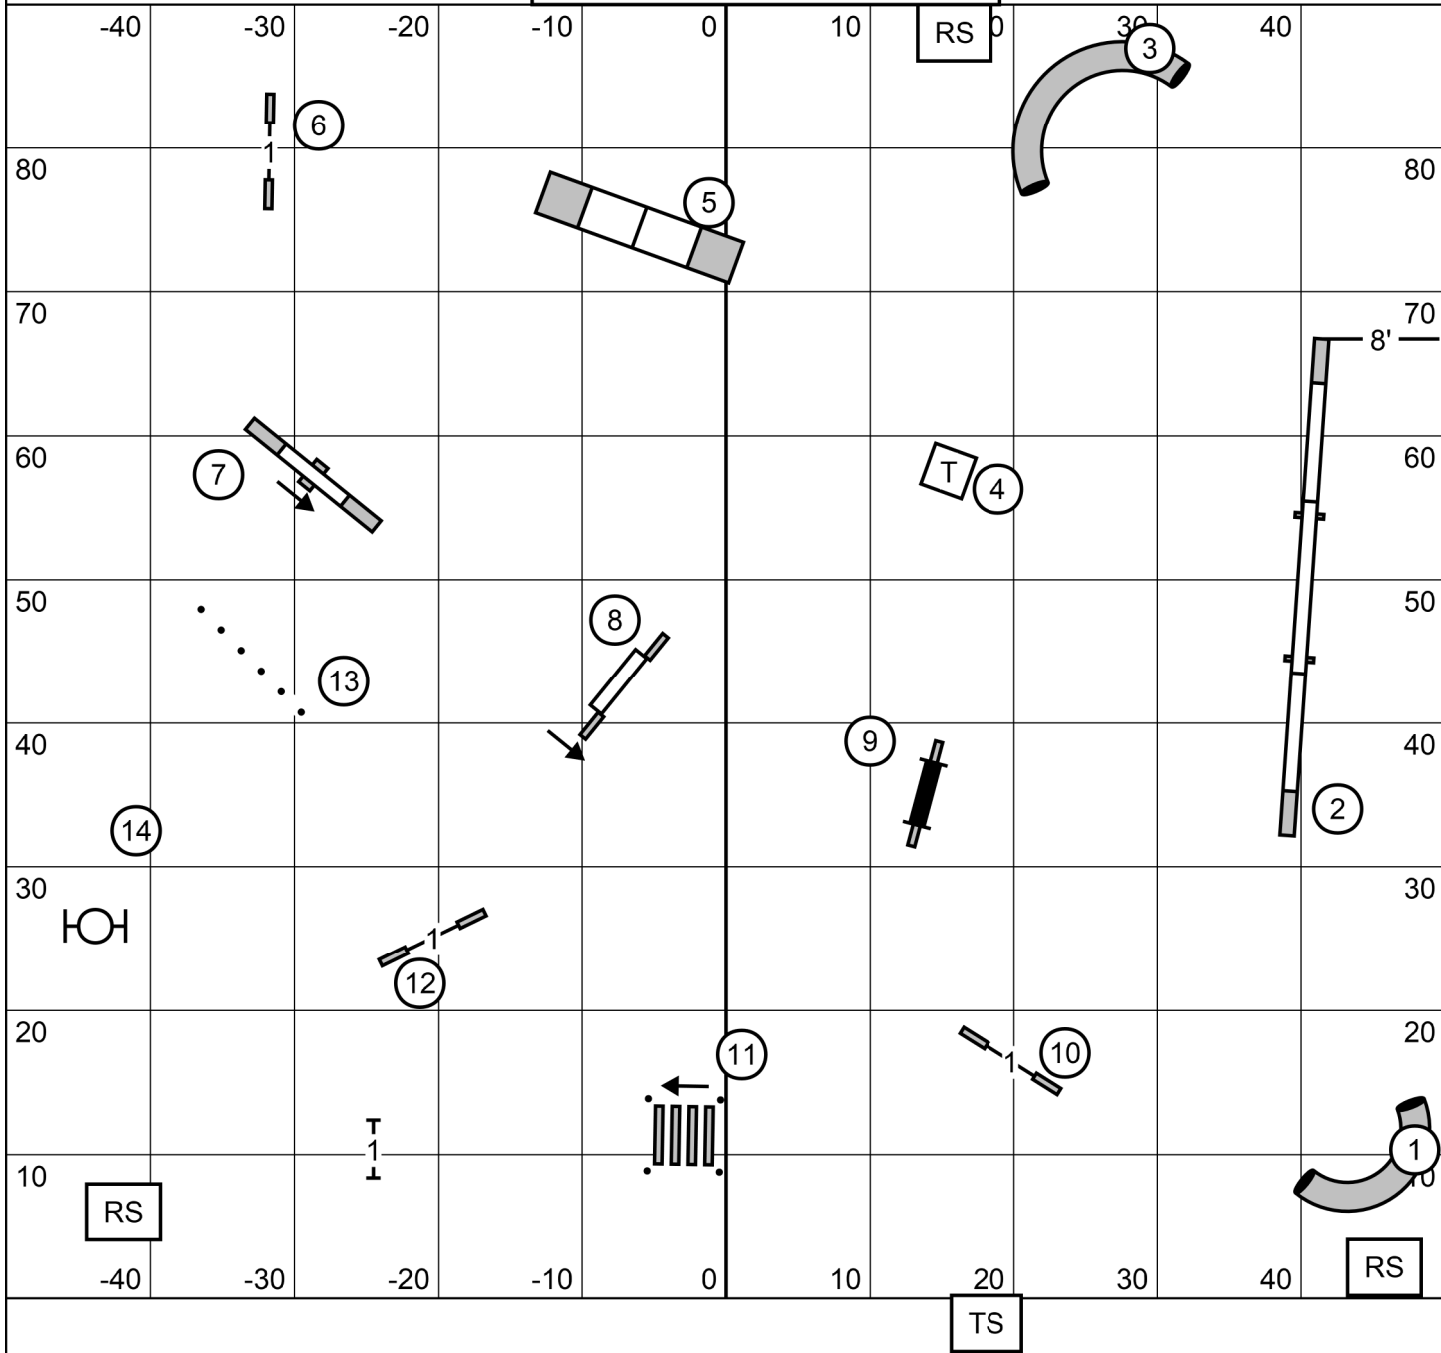

SICDTC
SATURDAY NOVEMBER 1, 2025
NOVICE STANDARD
JUDGE JANET BUDZYNSKI