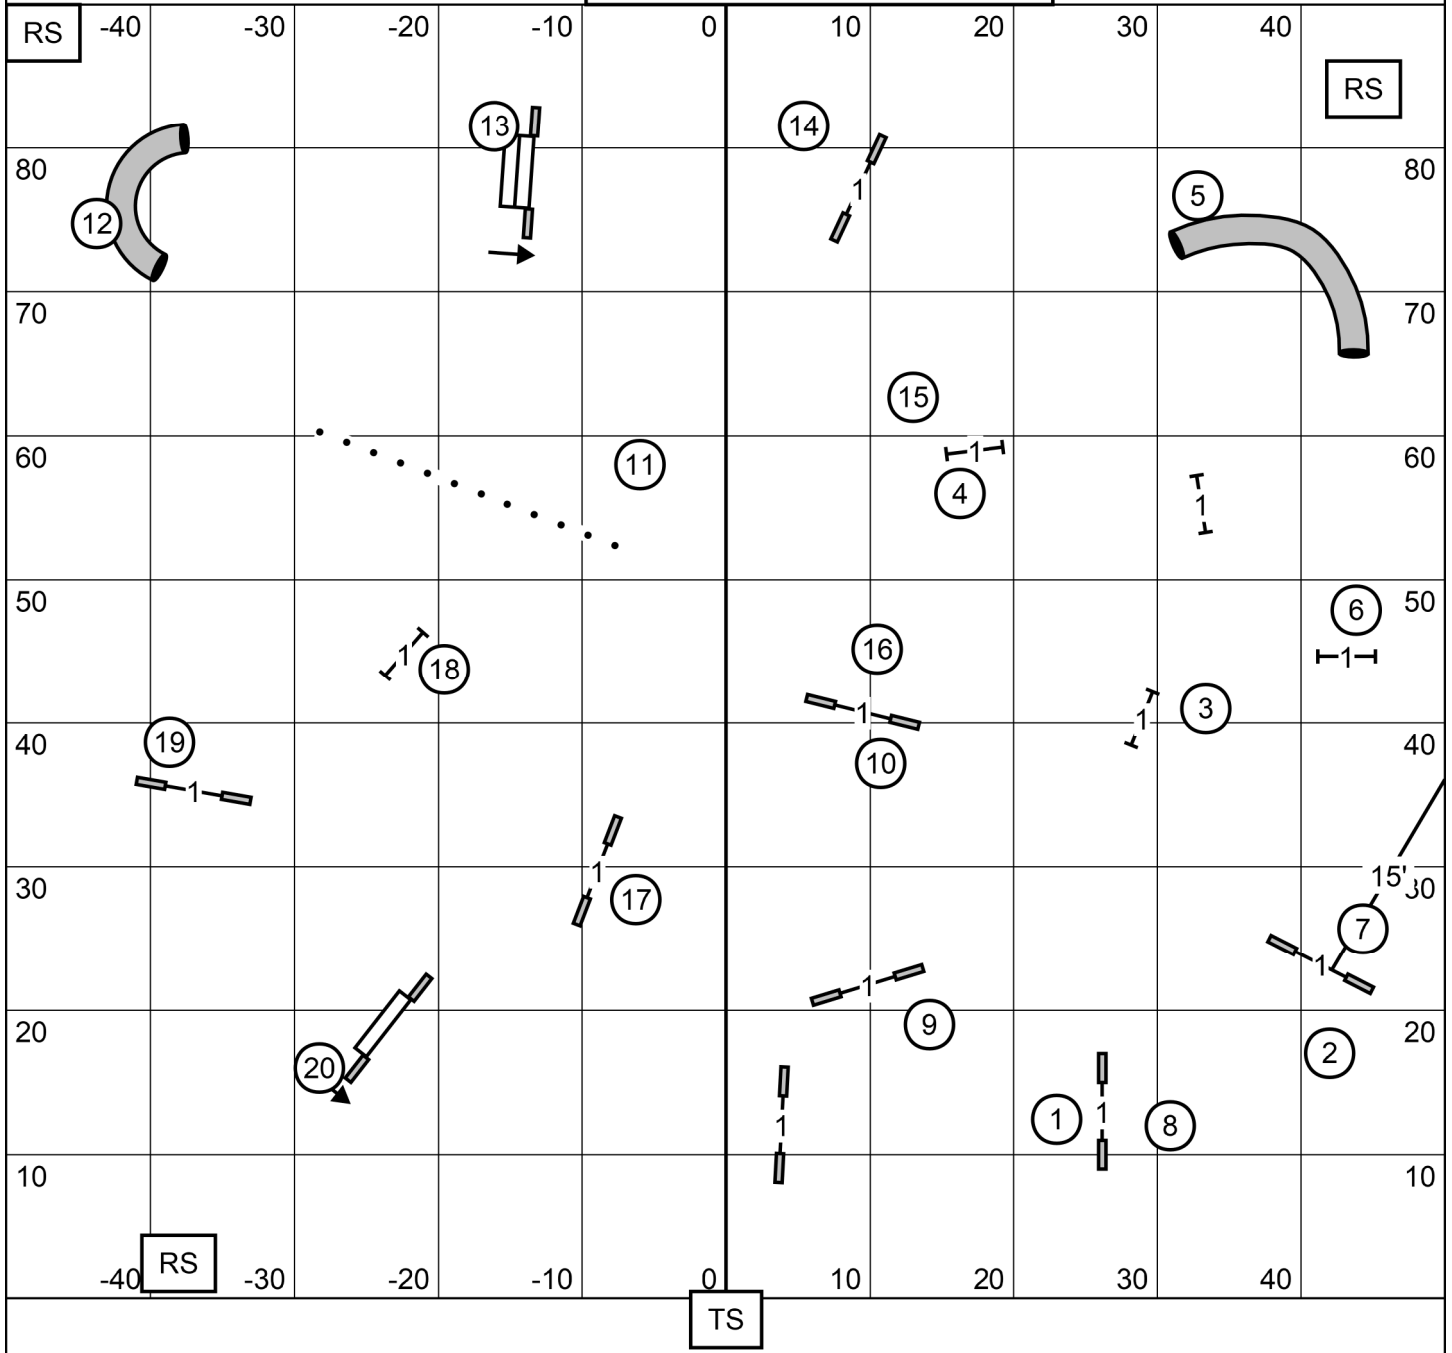

SEND BONUS
 ME 4,5,6
 OPEN 4,5
 NOV 4,5 WITH 5 BEING BI-DIRECTIONAL

SICDTC
 SATURDAY NOVEMBER 1, 2025
 ALL LEVELS FAST
 JUDGE JANET BUDZYNSKI

SICDTC
 SATURDAY NOVEMBER 1, 2025
 MASTER EXCELLENT JWW
 JUDGE JANET BUDZYNSKI