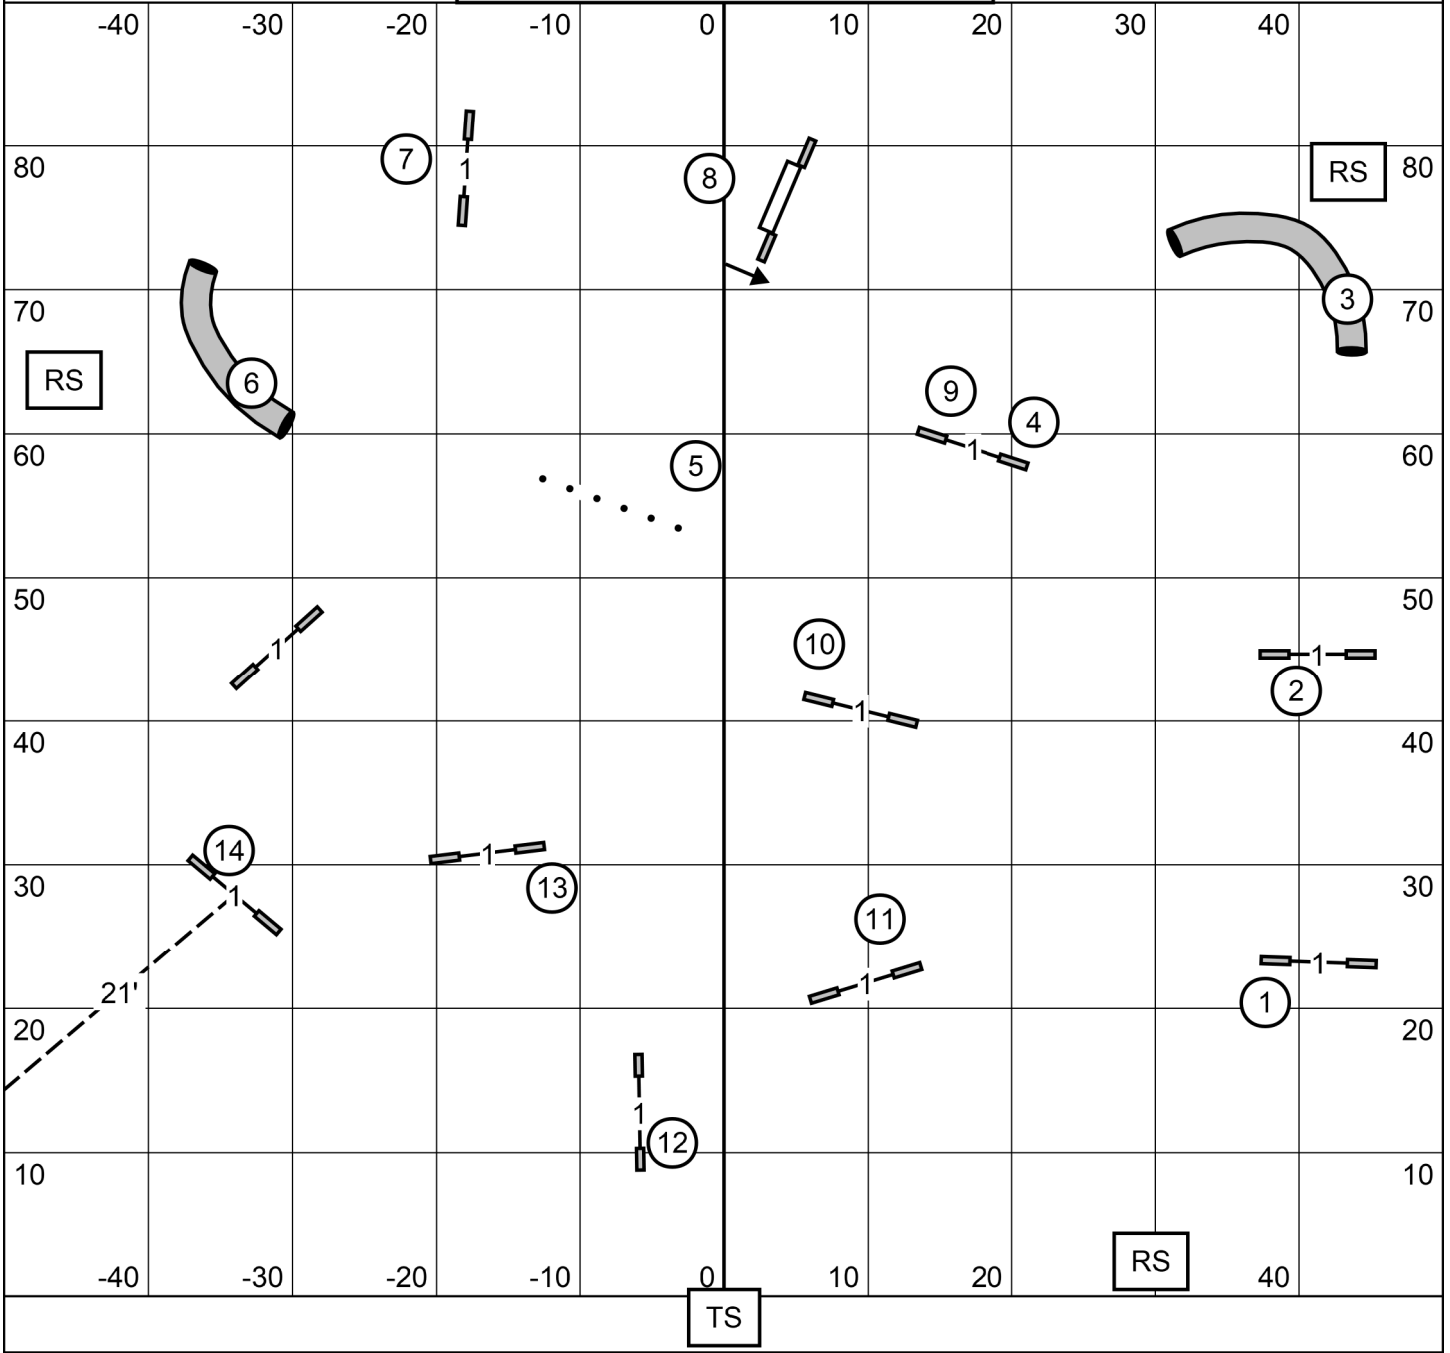

BAYSHORE COMPANION DOG CLUB
SATURDAY NOVEMBER 1, 2025
NOVICE JWW
JUDGE JANET BUDZYNSKI