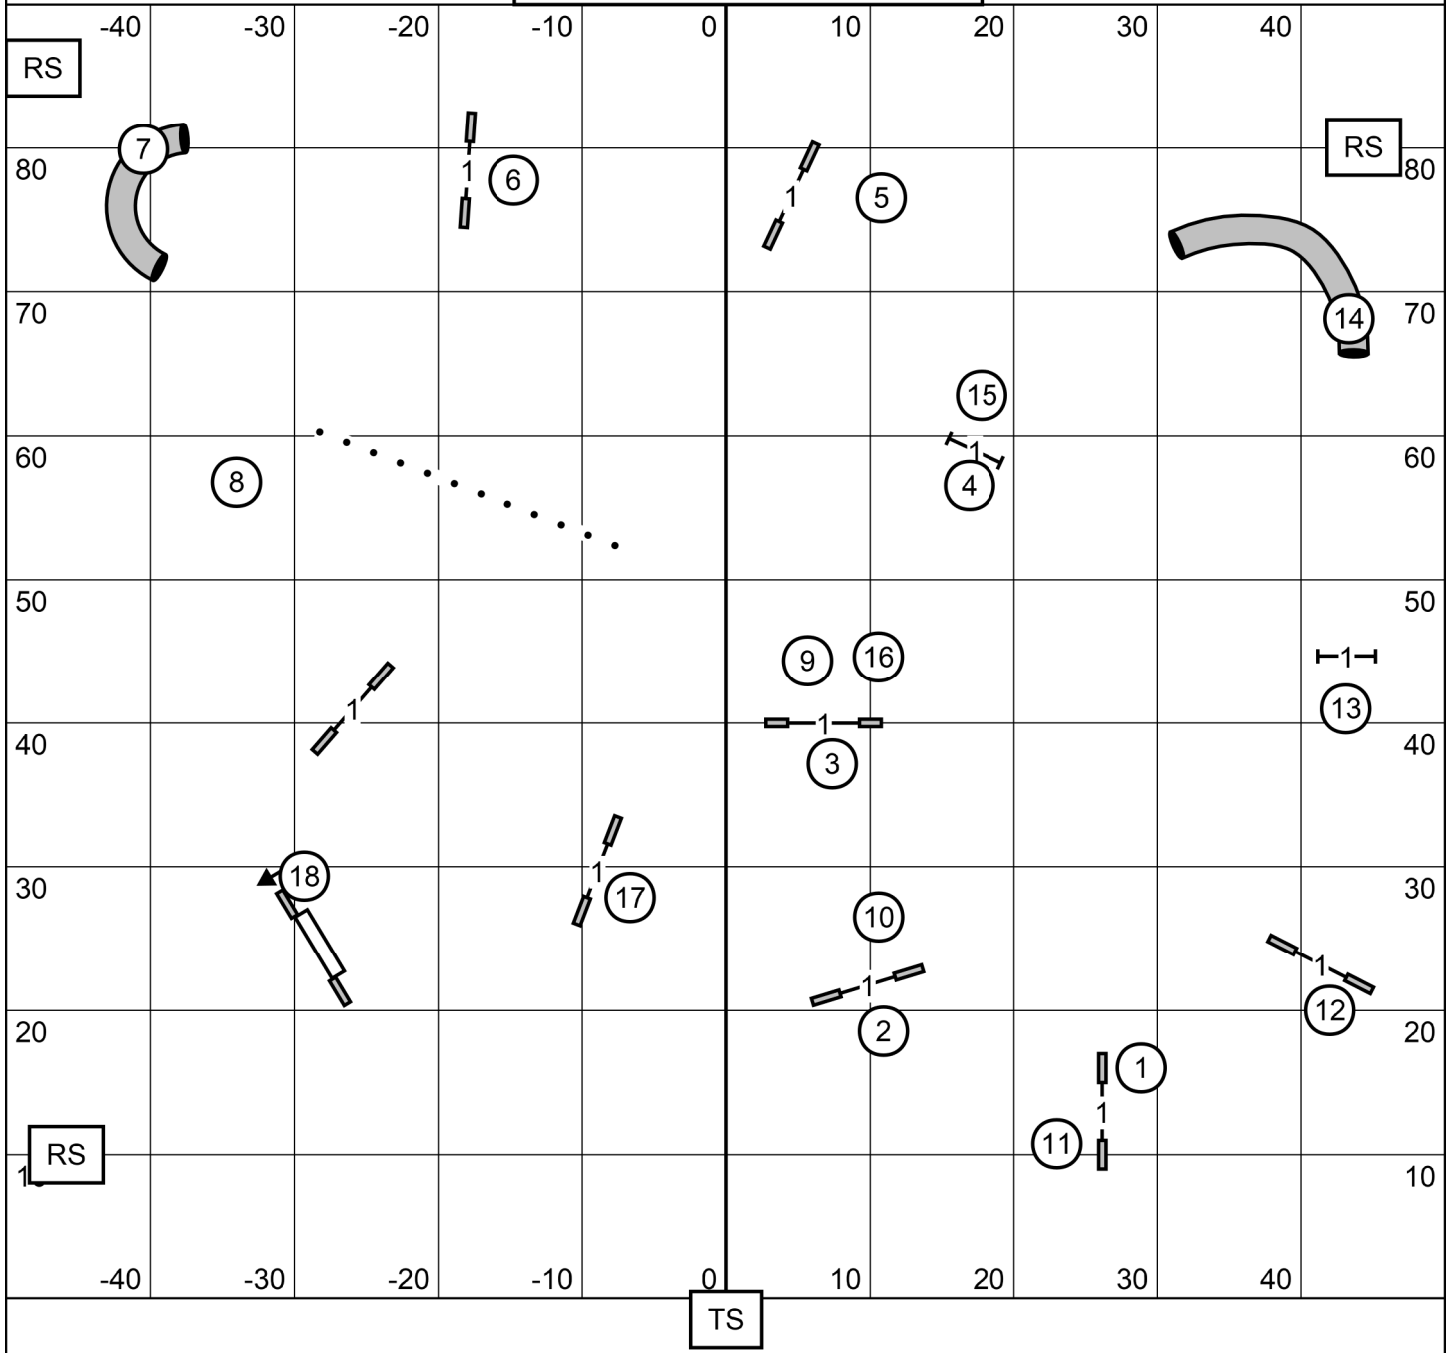

SICDTC
SATURDAY NOVEMBER 1, 2025
OPEN JWW
JUDGE JANET BUDZYNSKI