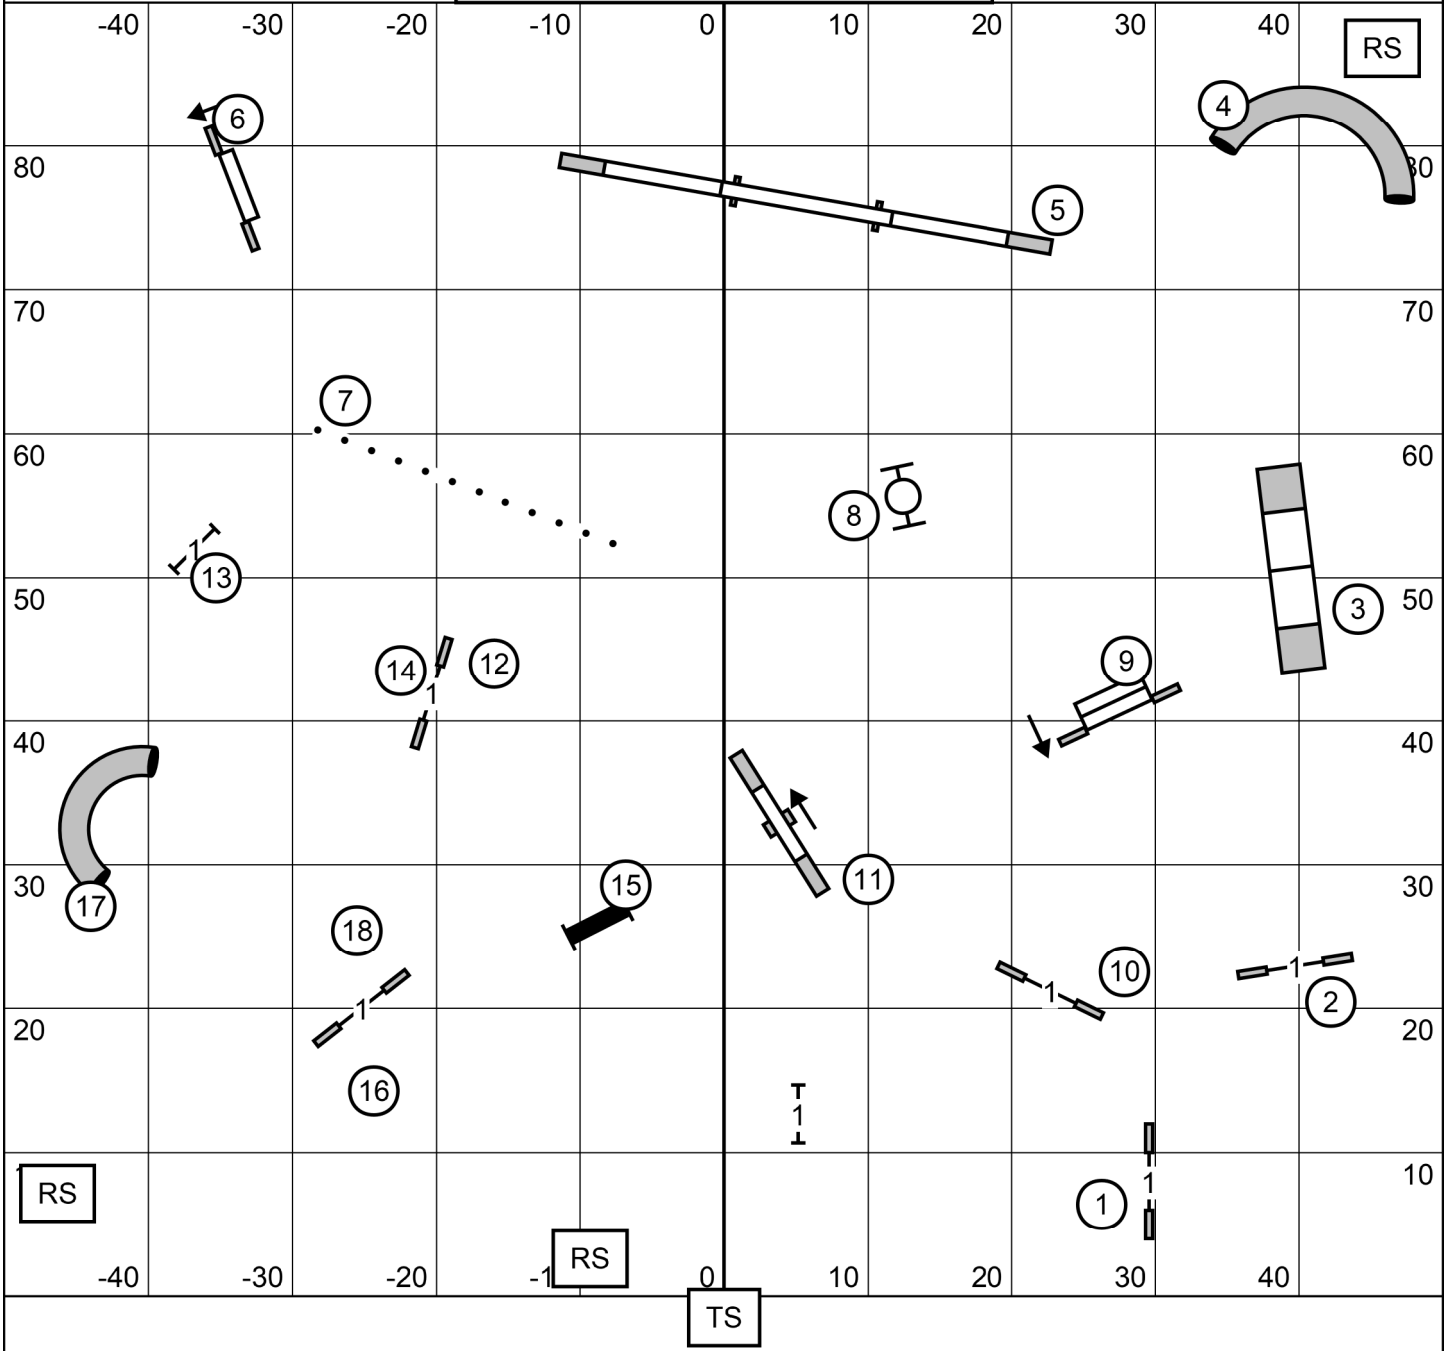

BAYSHORE COMPANION DOG CLUB
SATURDAY NOVEMBER 1, 2025
MASTER EXCELLENT STANDARD
JUDGE JANET BUDZYNSKI