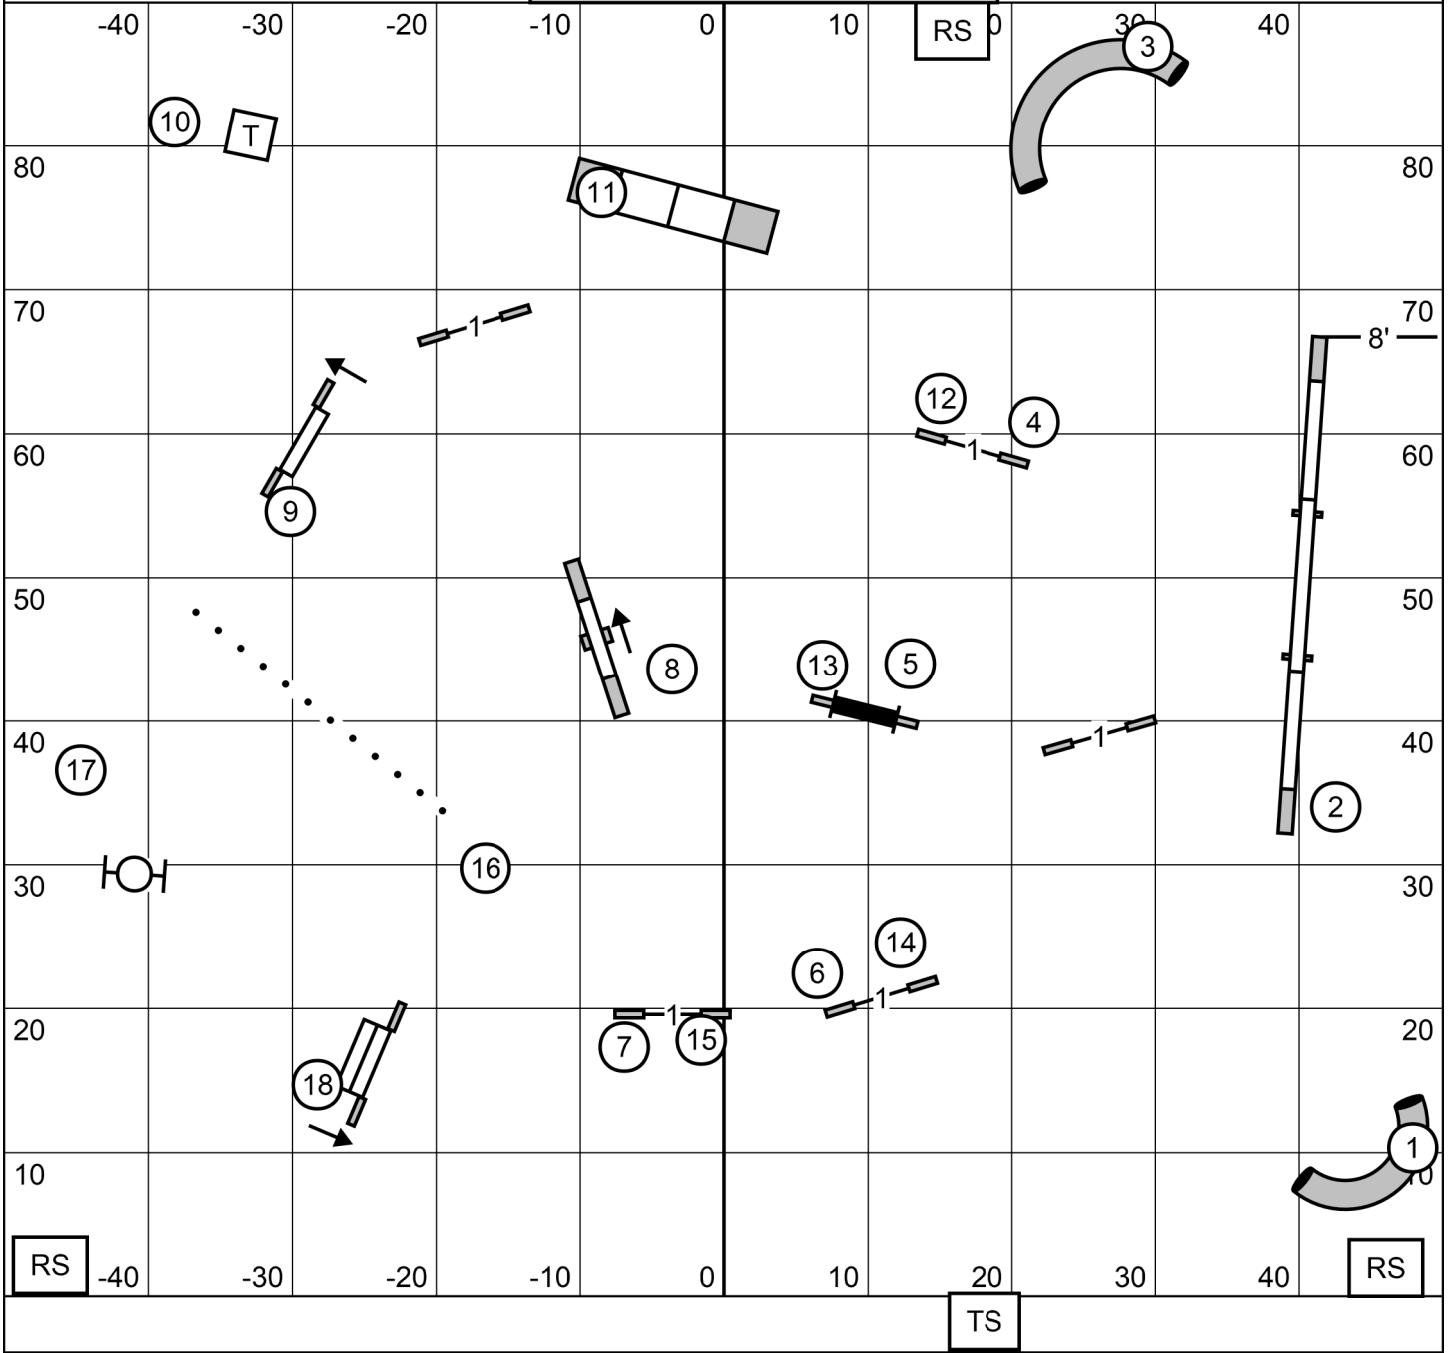

SICDTC
SATURDAY NOVEMBER 1, 2025
OPEN STANDARD
JUDGE JANET BUDZYNSKI