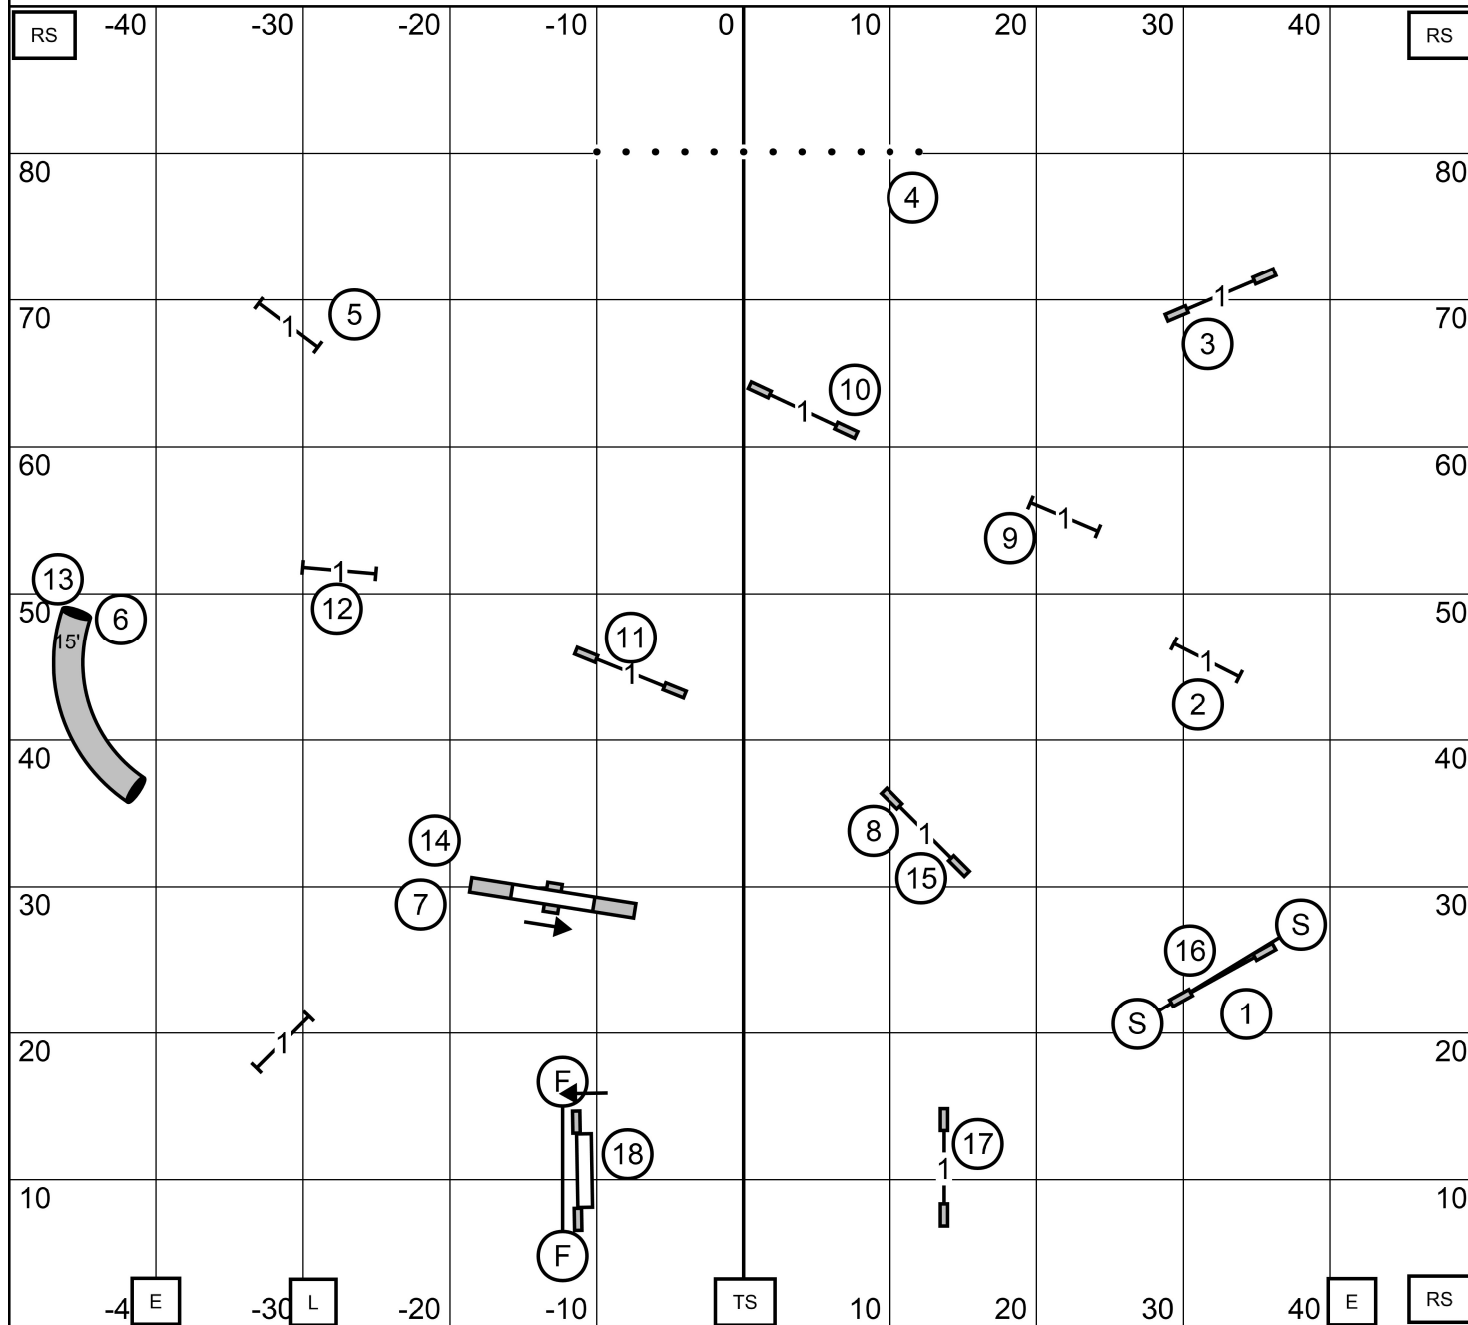

Lower Camden Dog Training Club **Saturday 10/25/25**
 Indoors on Turf - 90' long x 100' wide Judge: Don Wittke

PREMIER JWW

Lower Camden Dog Training Club **Saturday 10/25/25**
 Indoors on Turf - 90' long x 100' wide Judge: Don Wittke

OPEN JWW

next:
teeter

LOWER CAMDEN COUNTY DOG TRAINING CLUB
Indoors on Turf at Premier Sports Center, 110w x 90 d, e-timing
Saturday October 25, 2025
Designer and Judge: Paul Mount
1 Premier Standard /P

BIG TO
little today

next dog: 18

LOWER CAMDEN COUNTY DOG TRAINING CLUB
Indoors on Turf at Premier Sports Center, 110w x 90 d, e-timing
Saturday October 25, 2025
Designer and Judge: Paul Mount
Sat 2 Excellent / Master Standard / P

BIG TO LITTLE:
20-24 walk/run (35)
16" walk/run (32)
12" walk/run (30)
4-8 walk/run (26)

LOWER CAMDEN COUNTY DOG TRAINING CLUB
 Indoors on Turf at Premier Sports Center, 110w x 90 d, e-timing
 Saturday October 25, 2025
 Designer and Judge: Paul Mount
Sat 5 Novice Standard /A/B/P