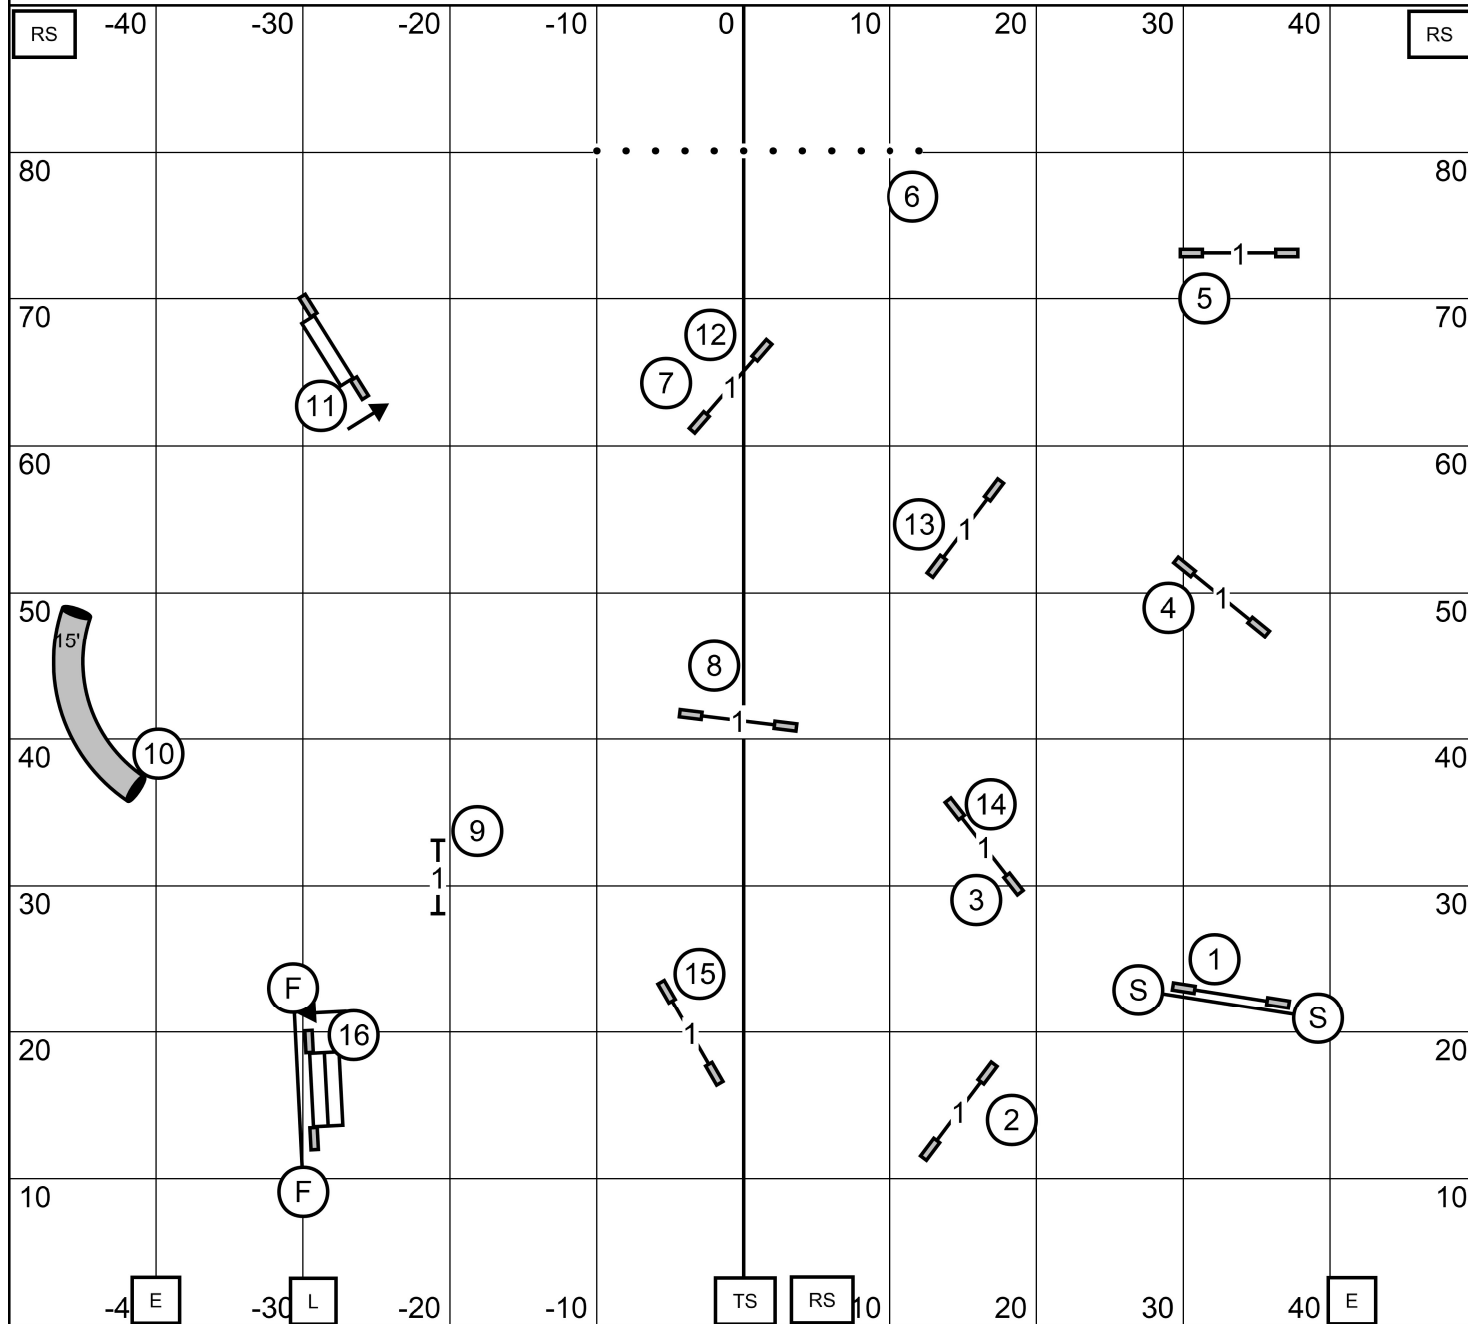

Lower Camden Dog Training Club **Saturday 10/25/25**
 Indoors on Turf - 90' long x 100' wide Judge: Don Wittke

PREMIER JWW

Lower Camden Dog Training Club **Saturday 10/25/25**
 Indoors on Turf - 90' long x 100' wide Judge: Don Wittke

OPEN JWW

next:
teeter

LOWER CAMDEN COUNTY DOG TRAINING CLUB
Indoors on Turf at Premier Sports Center, 110w x 90 d, e-timing
Saturday October 25, 2025
Designer and Judge: Paul Mount
1 Premier Standard /P

BIG TO
little today

next dog: 18

LOWER CAMDEN COUNTY DOG TRAINING CLUB
Indoors on Turf at Premier Sports Center, 110w x 90 d, e-timing
Saturday October 25, 2025
Designer and Judge: Paul Mount
Sat 2 Excellent / Master Standard / P

BIG TO LITTLE:
20-24 walk/run (35)
16" walk/run (32)
12" walk/run (30)
4-8 walk/run (26)

LOWER CAMDEN COUNTY DOG TRAINING CLUB
 Indoors on Turf at Premier Sports Center, 110w x 90 d, e-timing
 Saturday October 25, 2025
 Designer and Judge: Paul Mount
Sat 5 Novice Standard /A/B/P