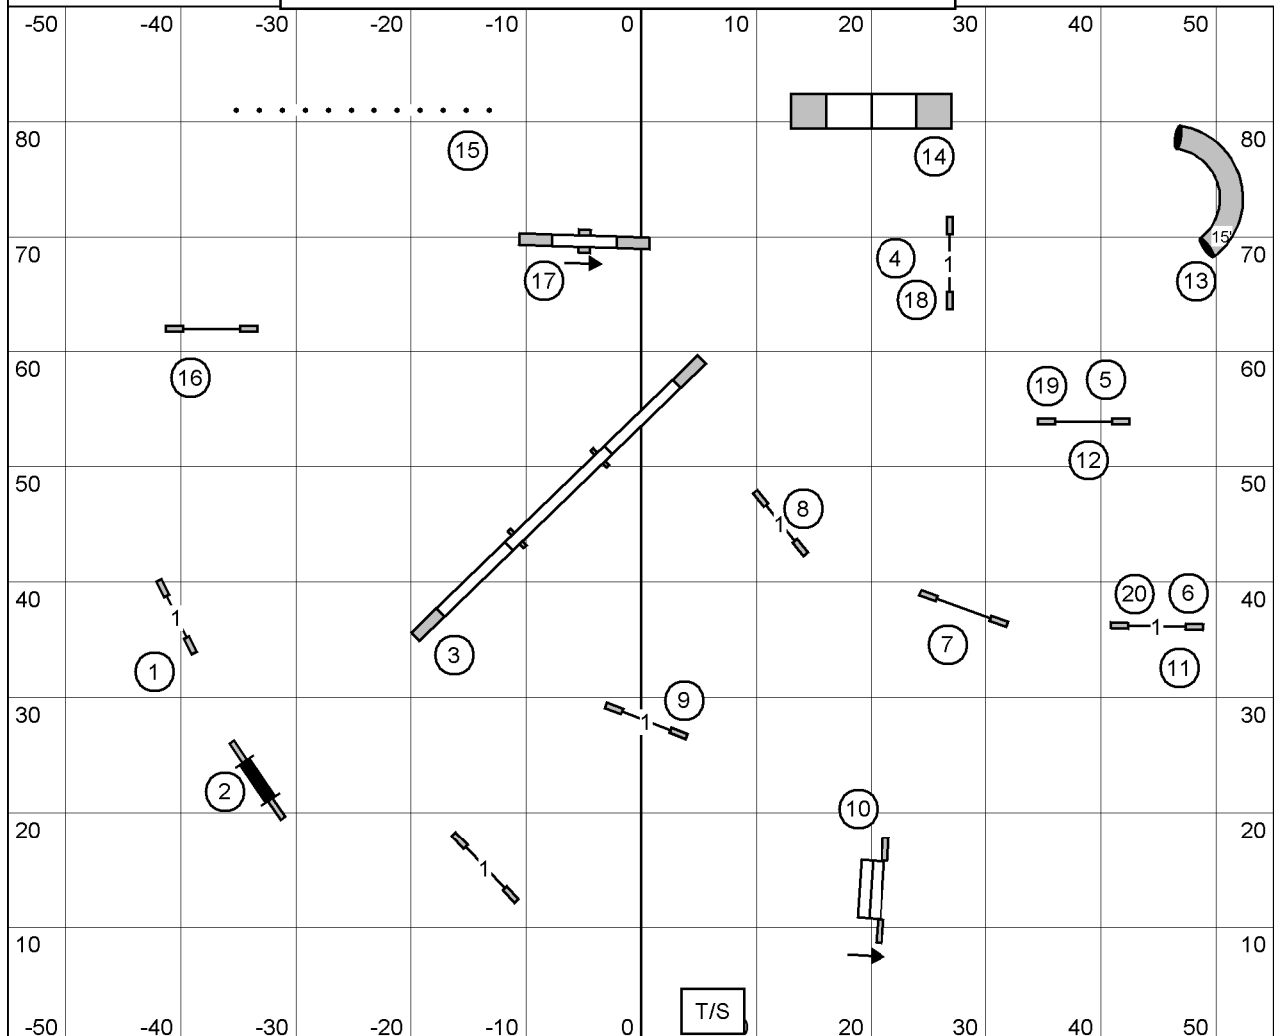

Lower Camden Dog Training Club **Saturday 10/25/25**
 Indoors on Turf - 90' long x 100' wide Judge: Don Wittke

PREMIER JWW

Lower Camden Dog Training Club **Saturday 10/25/25**
 Indoors on Turf - 90' long x 100' wide Judge: Don Wittke

OPEN JWW

next:
teeter

LOWER CAMDEN COUNTY DOG TRAINING CLUB
Indoors on Turf at Premier Sports Center, 110w x 90 d, e-timing
Saturday October 25, 2025
Designer and Judge: Paul Mount
1 Premier Standard /P

BIG TO
little today

next dog: 18

LOWER CAMDEN COUNTY DOG TRAINING CLUB
Indoors on Turf at Premier Sports Center, 110w x 90 d, e-timing
Saturday October 25, 2025
Designer and Judge: Paul Mount
Sat 2 Excellent / Master Standard / P

BIG TO LITTLE:
20-24 walk/run (35)
16" walk/run (32)
12" walk/run (30)
4-8 walk/run (26)

LOWER CAMDEN COUNTY DOG TRAINING CLUB
 Indoors on Turf at Premier Sports Center, 110w x 90 d, e-timing
 Saturday October 25, 2025
 Designer and Judge: Paul Mount
Sat 5 Novice Standard /A/B/P