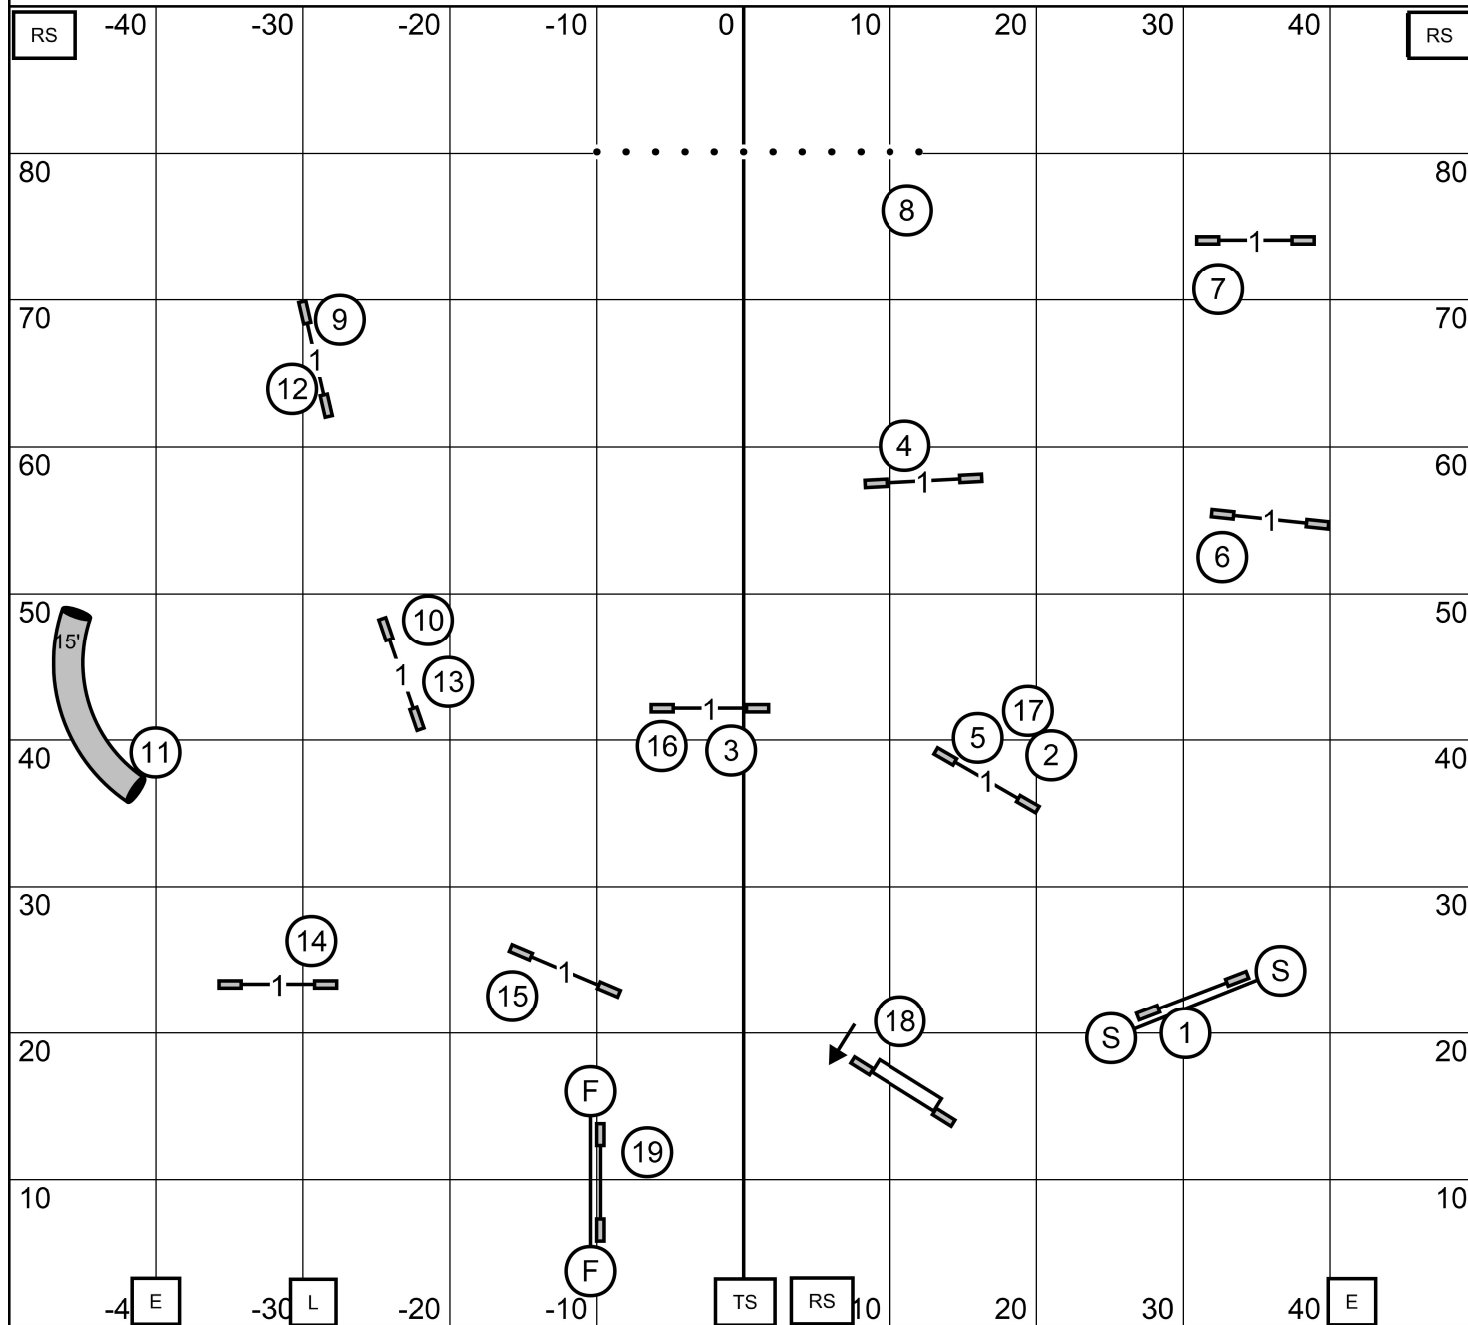

Lower Camden Dog Training Club **Saturday 10/25/25**
 Indoors on Turf - 90' long x 100' wide Judge: Don Wittke

PREMIER JWW

Lower Camden Dog Training Club **Saturday 10/25/25**
 Indoors on Turf - 90' long x 100' wide Judge: Don Wittke

OPEN JWW

next:
teeter

LOWER CAMDEN COUNTY DOG TRAINING CLUB
Indoors on Turf at Premier Sports Center, 110w x 90 d, e-timing
Saturday October 25, 2025
Designer and Judge: Paul Mount
1 Premier Standard /P

BIG TO
little today

next dog: 18

LOWER CAMDEN COUNTY DOG TRAINING CLUB
Indoors on Turf at Premier Sports Center, 110w x 90 d, e-timing
Saturday October 25, 2025
Designer and Judge: Paul Mount
Sat 2 Excellent / Master Standard / P

BIG TO LITTLE:
20-24 walk/run (35)
16" walk/run (32)
12" walk/run (30)
4-8 walk/run (26)

LOWER CAMDEN COUNTY DOG TRAINING CLUB
 Indoors on Turf at Premier Sports Center, 110w x 90 d, e-timing
 Saturday October 25, 2025
 Designer and Judge: Paul Mount
Sat 5 Novice Standard /A/B/P