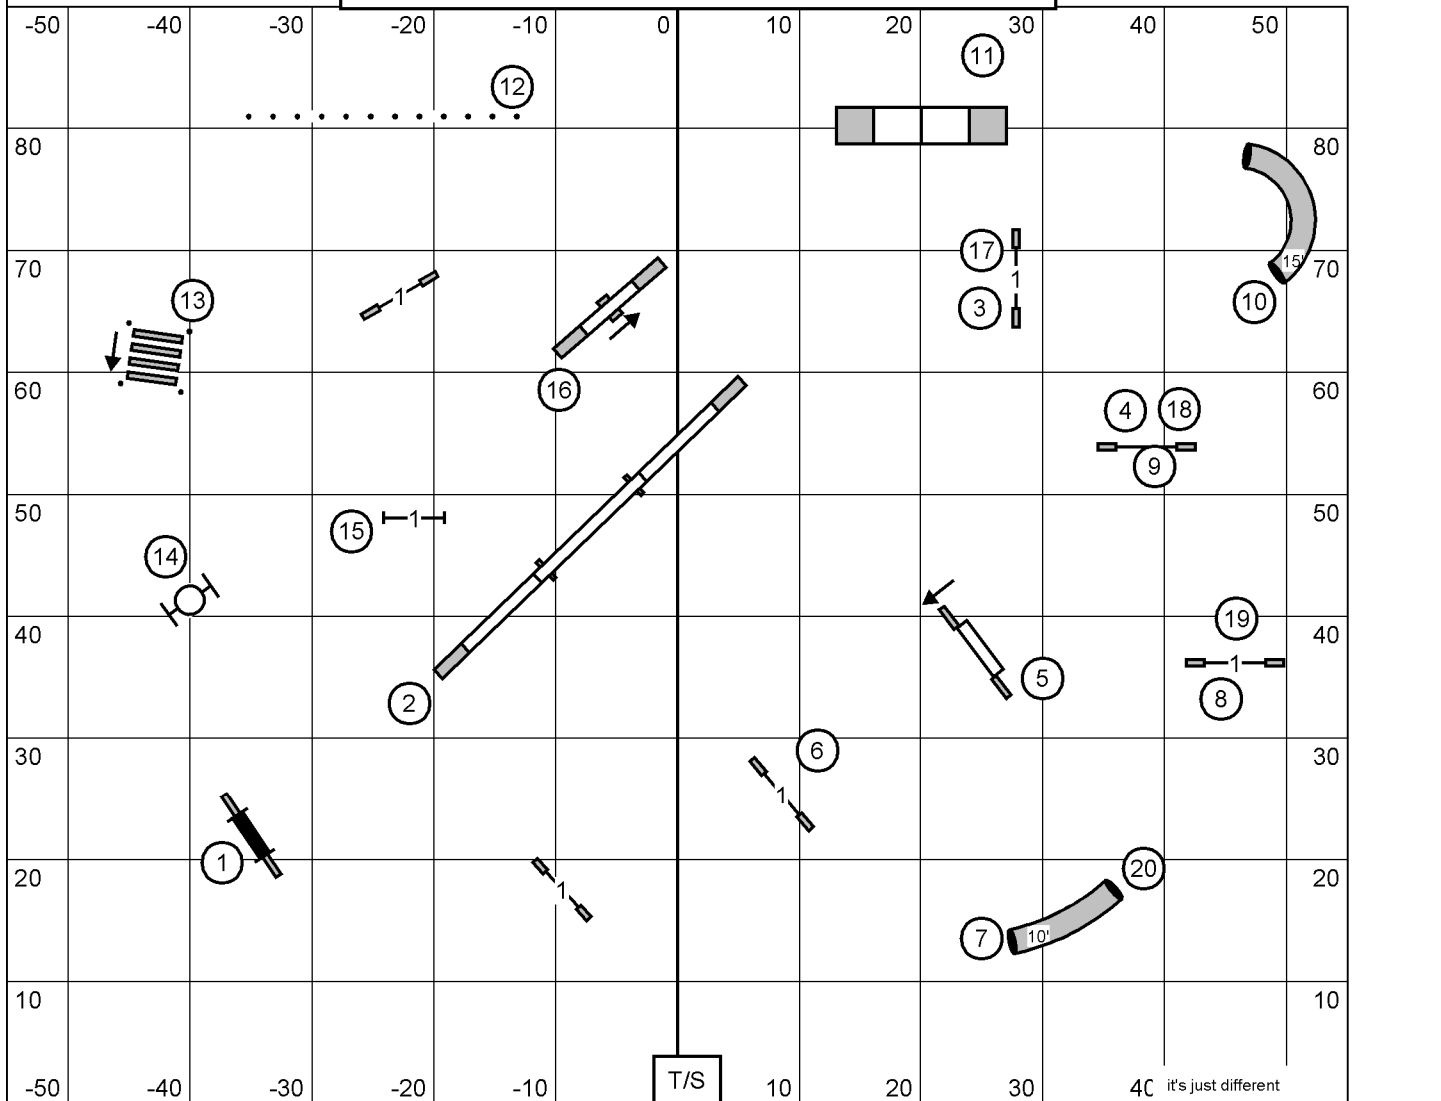

Lower Camden Dog Training Club **Saturday 10/25/25**
 Indoors on Turf - 90' long x 100' wide Judge: Don Wittke

PREMIER JWW

Lower Camden Dog Training Club **Saturday 10/25/25**
 Indoors on Turf - 90' long x 100' wide Judge: Don Wittke

OPEN JWW

next:
teeter

LOWER CAMDEN COUNTY DOG TRAINING CLUB
Indoors on Turf at Premier Sports Center, 110w x 90 d, e-timing
Saturday October 25, 2025
Designer and Judge: Paul Mount
1 Premier Standard /P

BIG TO
little today

next dog: 18

LOWER CAMDEN COUNTY DOG TRAINING CLUB
Indoors on Turf at Premier Sports Center, 110w x 90 d, e-timing
Saturday October 25, 2025
Designer and Judge: Paul Mount
Sat 2 Excellent / Master Standard / P

BIG TO LITTLE:
20-24 walk/run (35)
16" walk/run (32)
12" walk/run (30)
4-8 walk/run (26)

LOWER CAMDEN COUNTY DOG TRAINING CLUB
 Indoors on Turf at Premier Sports Center, 110w x 90 d, e-timing
 Saturday October 25, 2025
 Designer and Judge: Paul Mount
Sat 5 Novice Standard /A/B/P