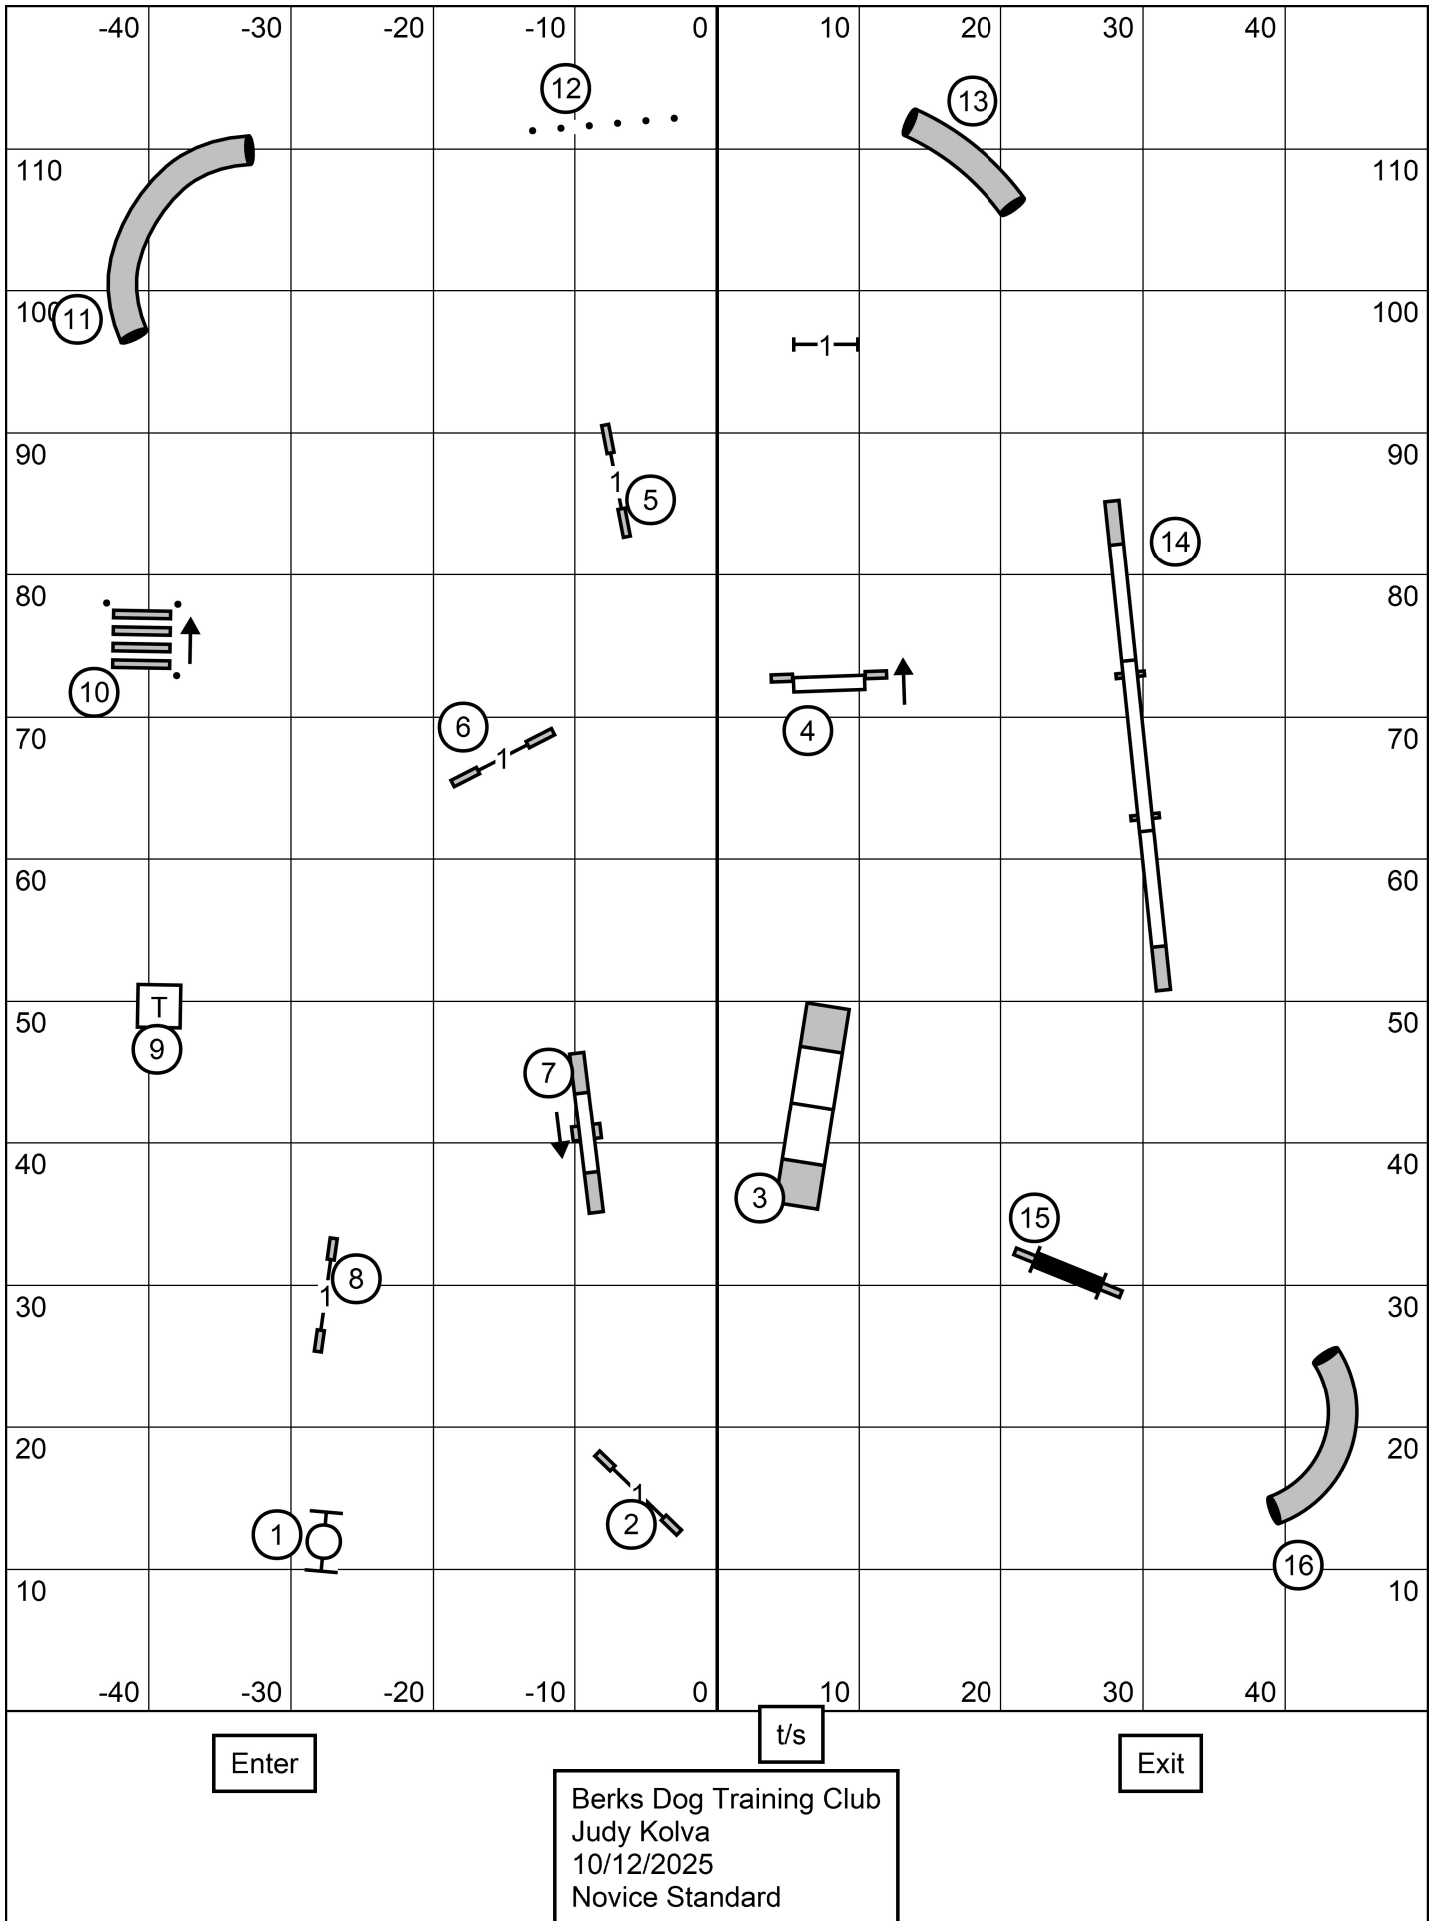

ENTER T/S EXIT

Berks Dog Training Club
 Judy Kolva
 10/12/2025
 Open Standard