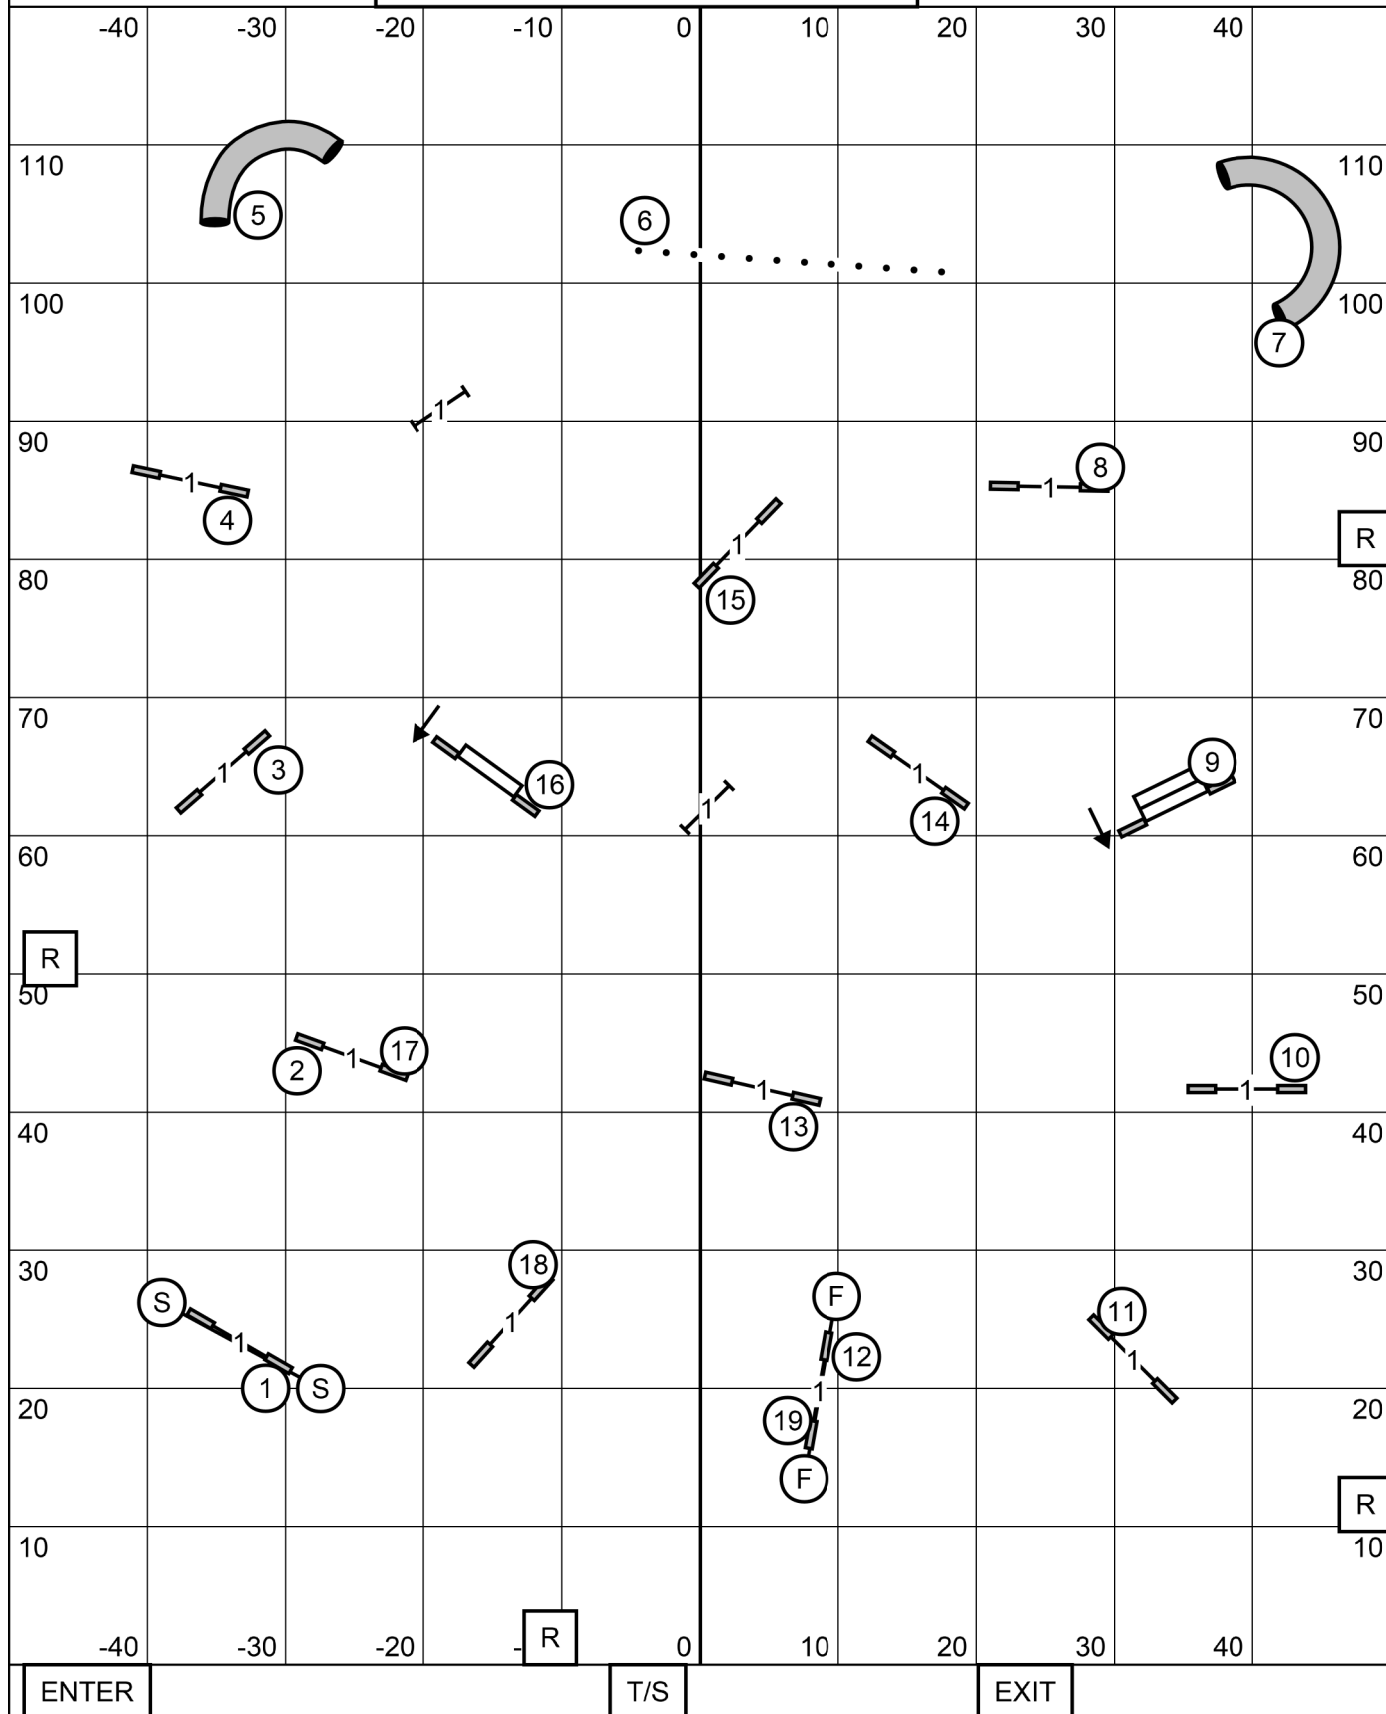

BERKS COUNTY DOG TRAINING CLUB
IN THE NET, PALMYRA PA
SUNDAY OCTOBER 12, 2025
MASTER/EXCELLENT JWW
JUDGE: SHERRY JEFFERSON