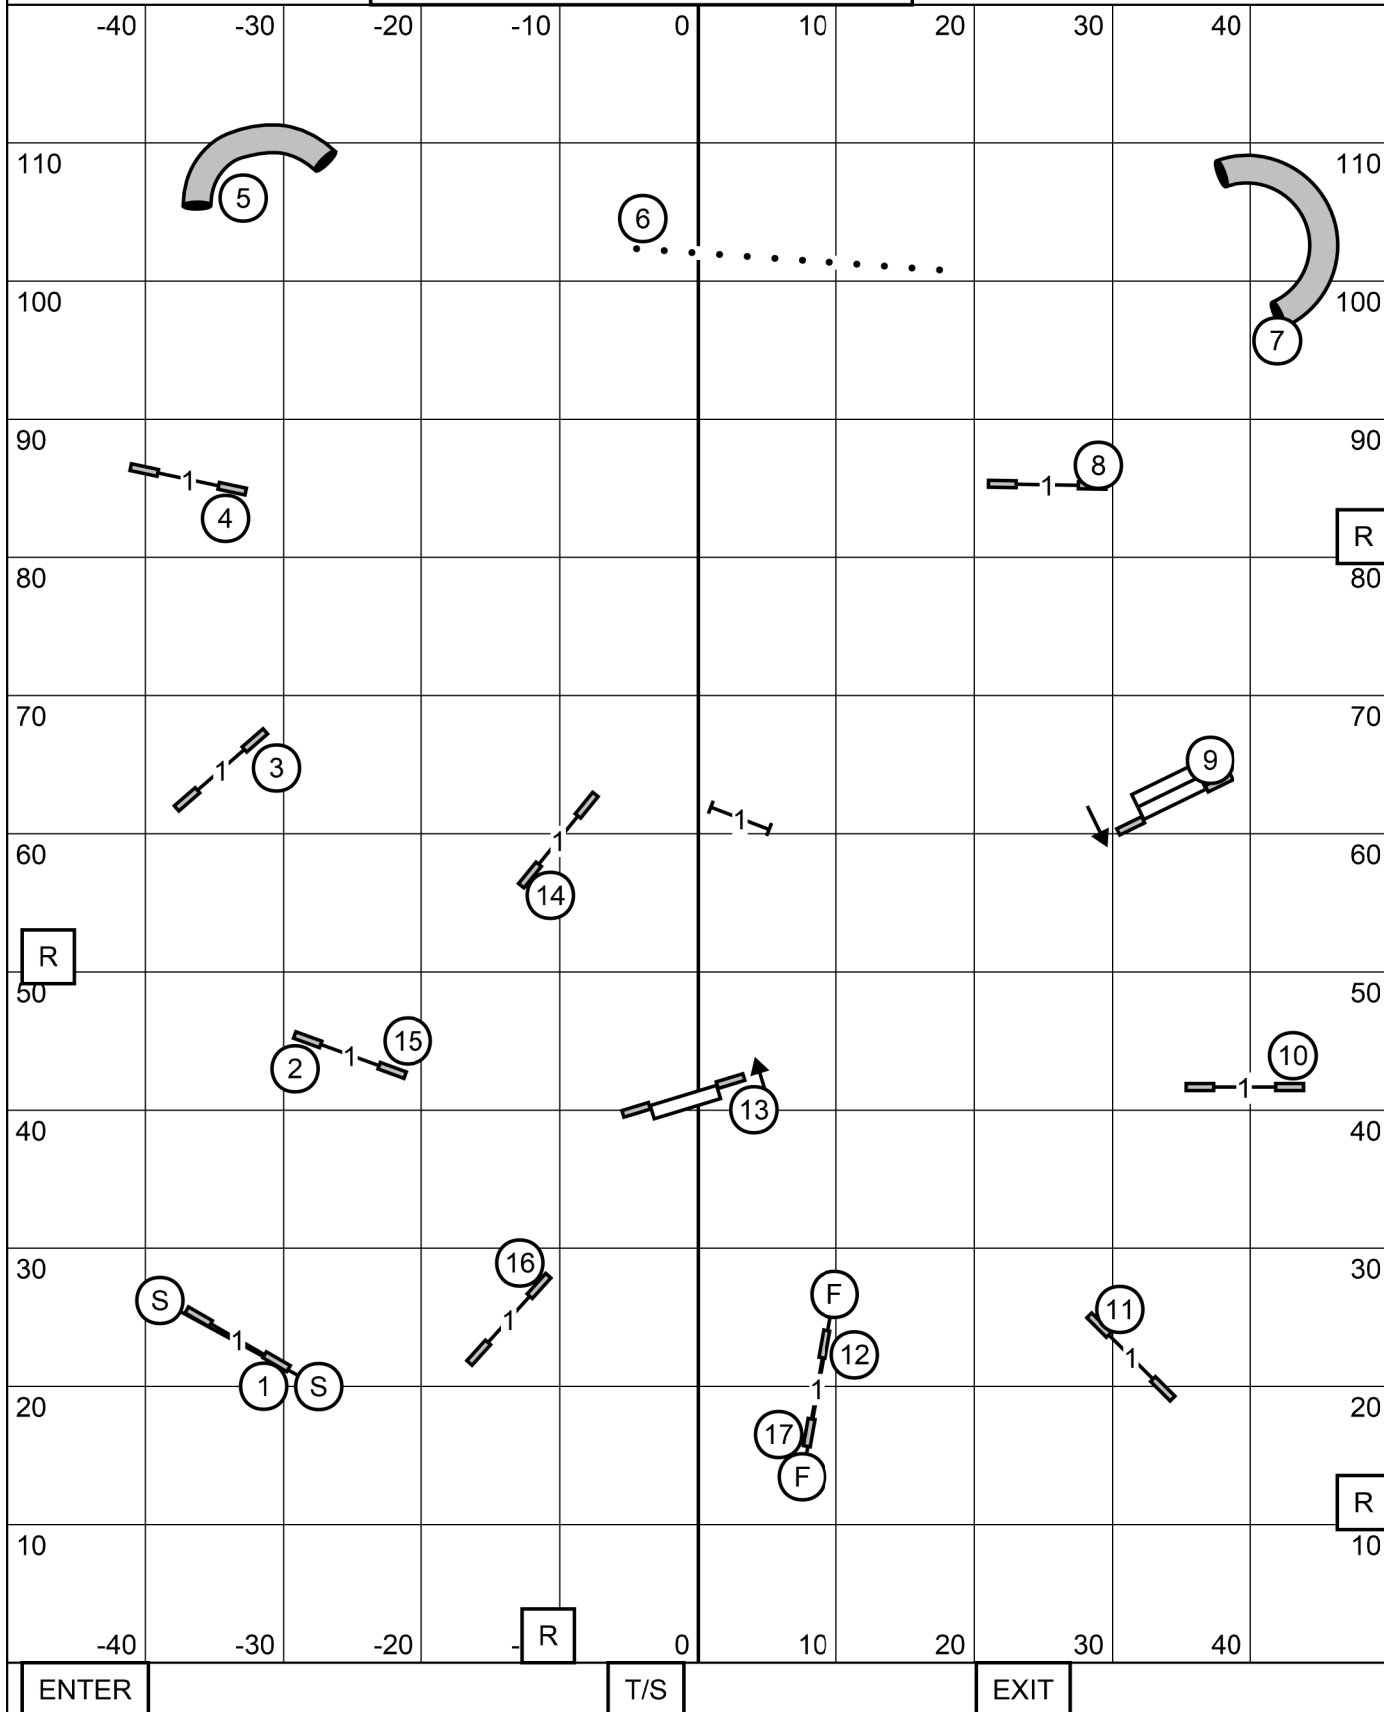

BERKS COUNTY DOG TRAINING CLUB
 IN THE NET, PALMYRA PA
 SUNDAY OCTOBER 12, 2025
NOVICE JWW
 JUDGE: SHERRY JEFFERSON

BERKS COUNTY DOG TRAINING CLUB
 IN THE NET, PALMYRA PA
 SUNDAY OCTOBER 12, 2025
OPEN JWW
 JUDGE: SHERRY JEFFERSON