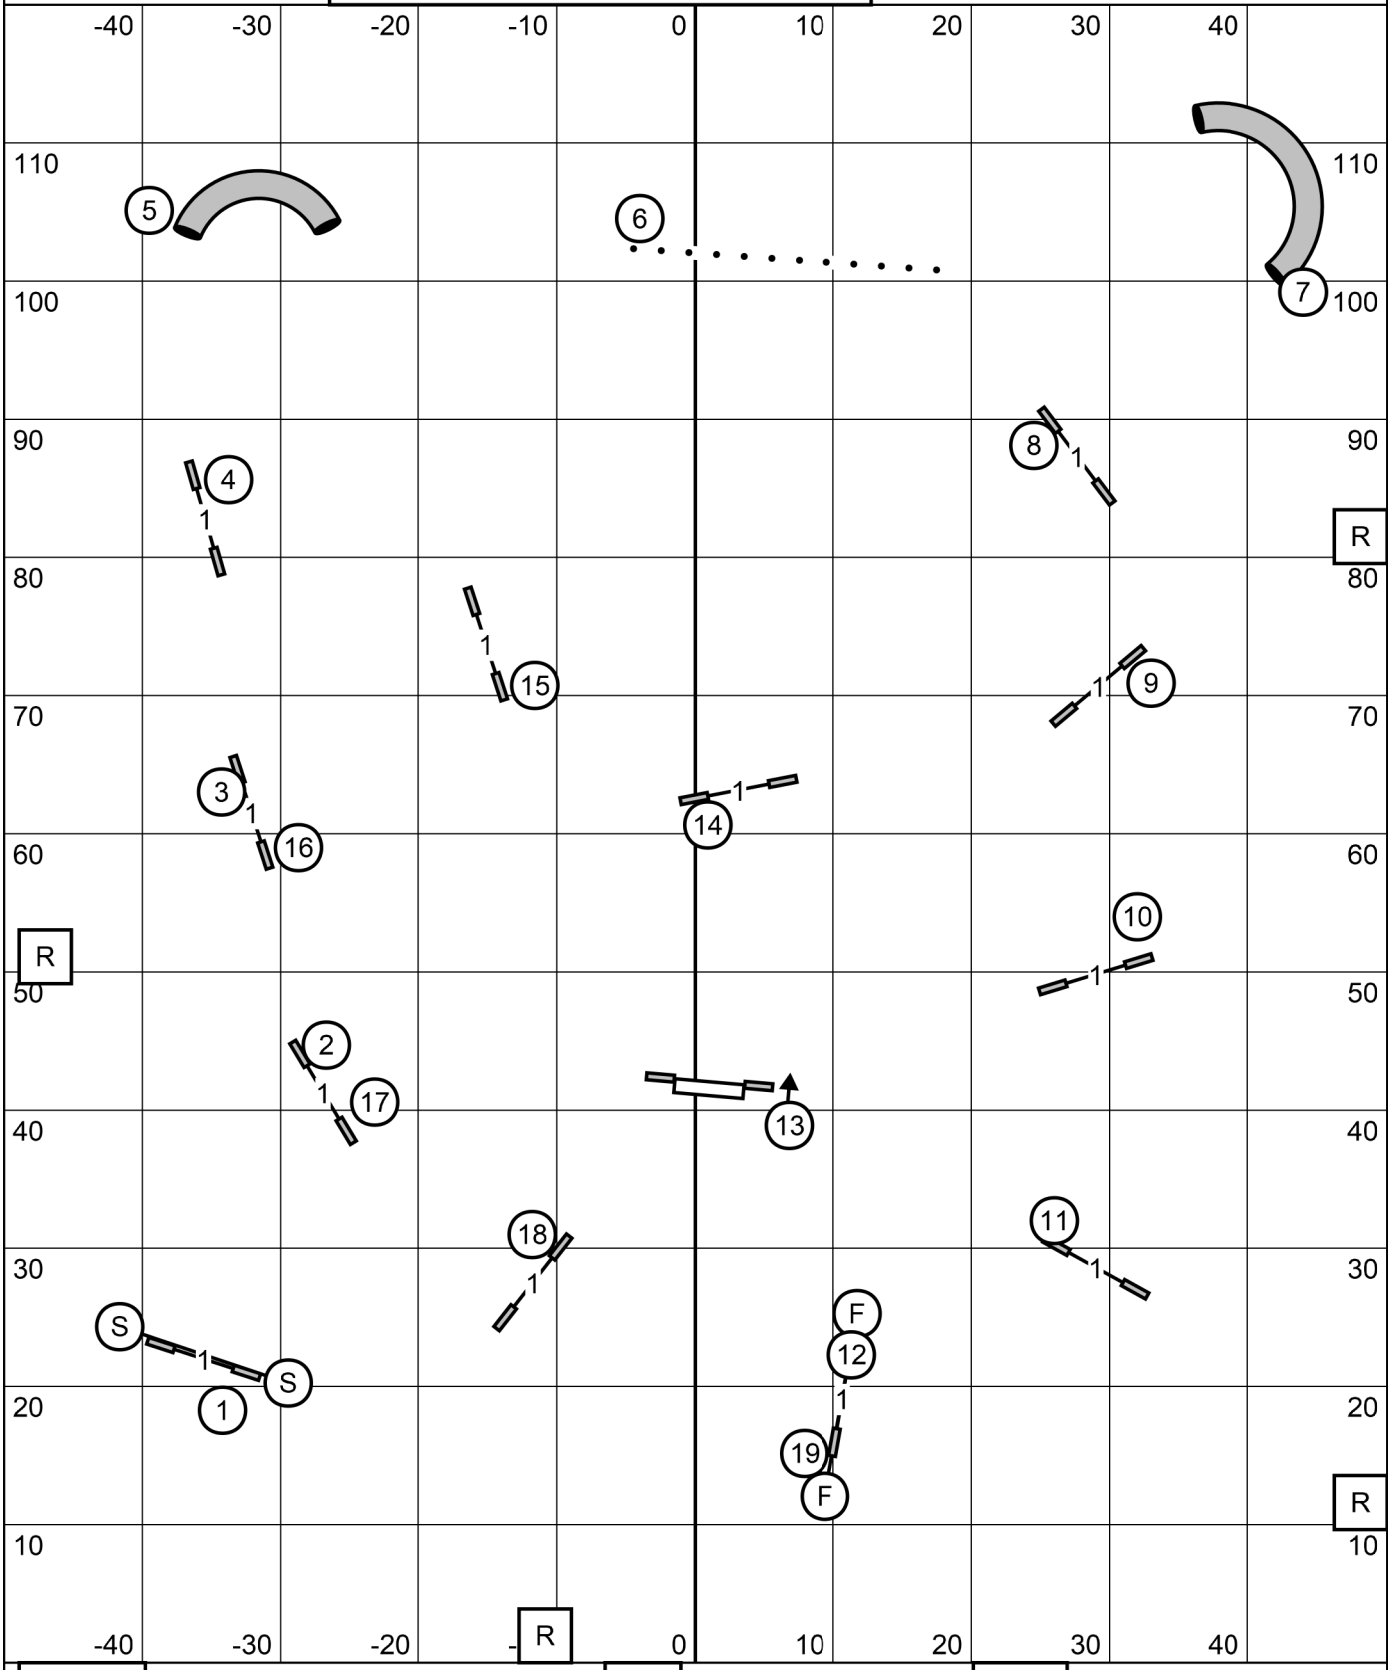

BERKS COUNTY DOG TRAINING CLUB
IN THE NET, PALMYRA PA
SUNDAY OCTOBER 12, 2025
PREMIER JWW
JUDGE: SHERRY JEFFERSON

ENTER T/S EXIT