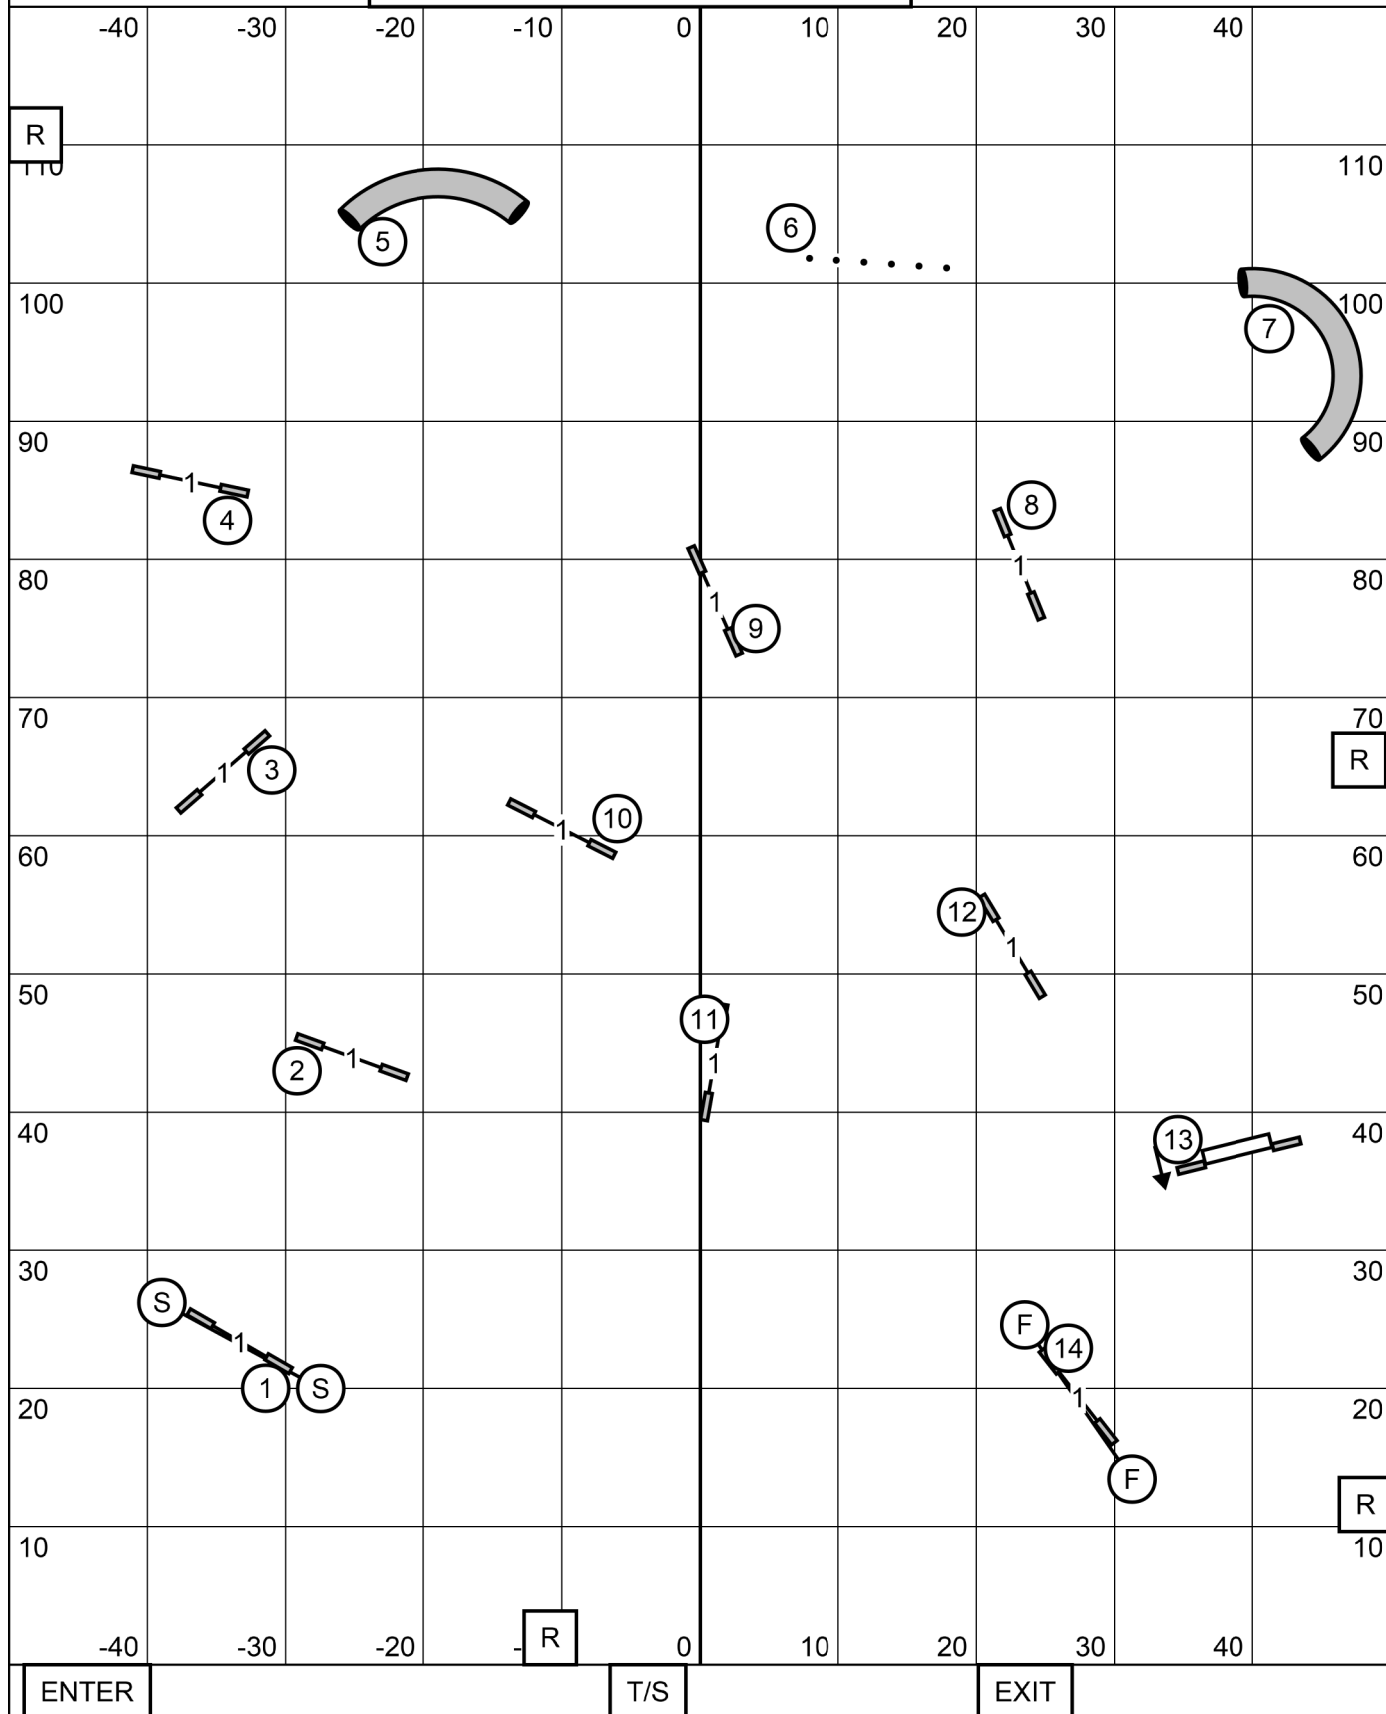

BERKS COUNTY DOG TRAINING CLUB
 IN THE NET, PALMYRA PA
 SUNDAY OCTOBER 12, 2025
NOVICE JWW
 JUDGE: SHERRY JEFFERSON

BERKS COUNTY DOG TRAINING CLUB
 IN THE NET, PALMYRA PA
 SUNDAY OCTOBER 12, 2025
OPEN JWW
 JUDGE: SHERRY JEFFERSON