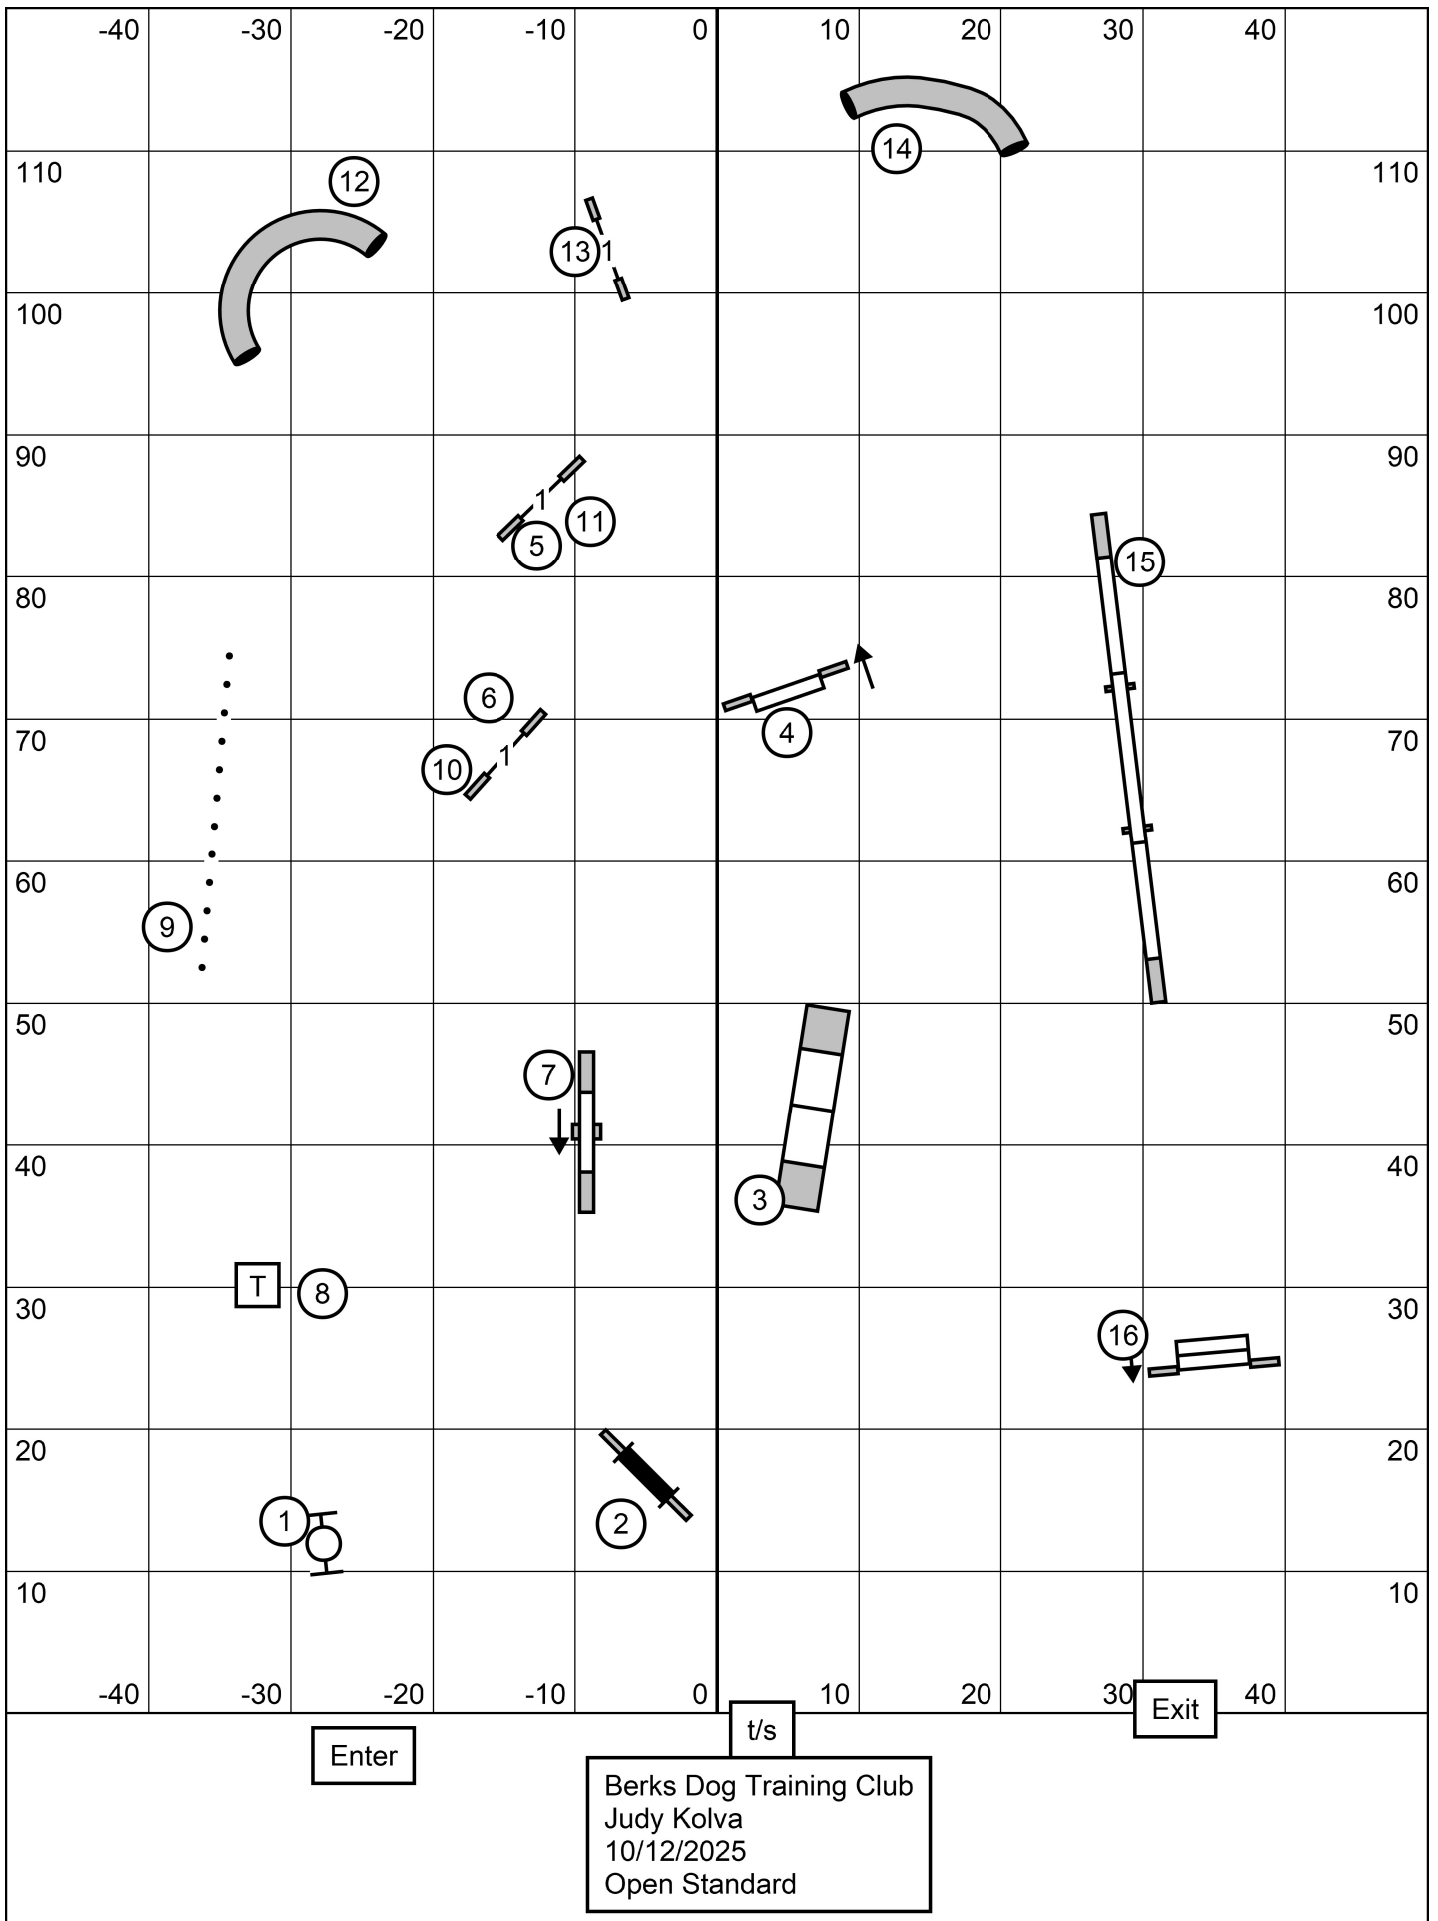

ENTER T/S EXIT

Berks Dog Training Club
 Judy Kolva
 10/12/2025
 Open Standard