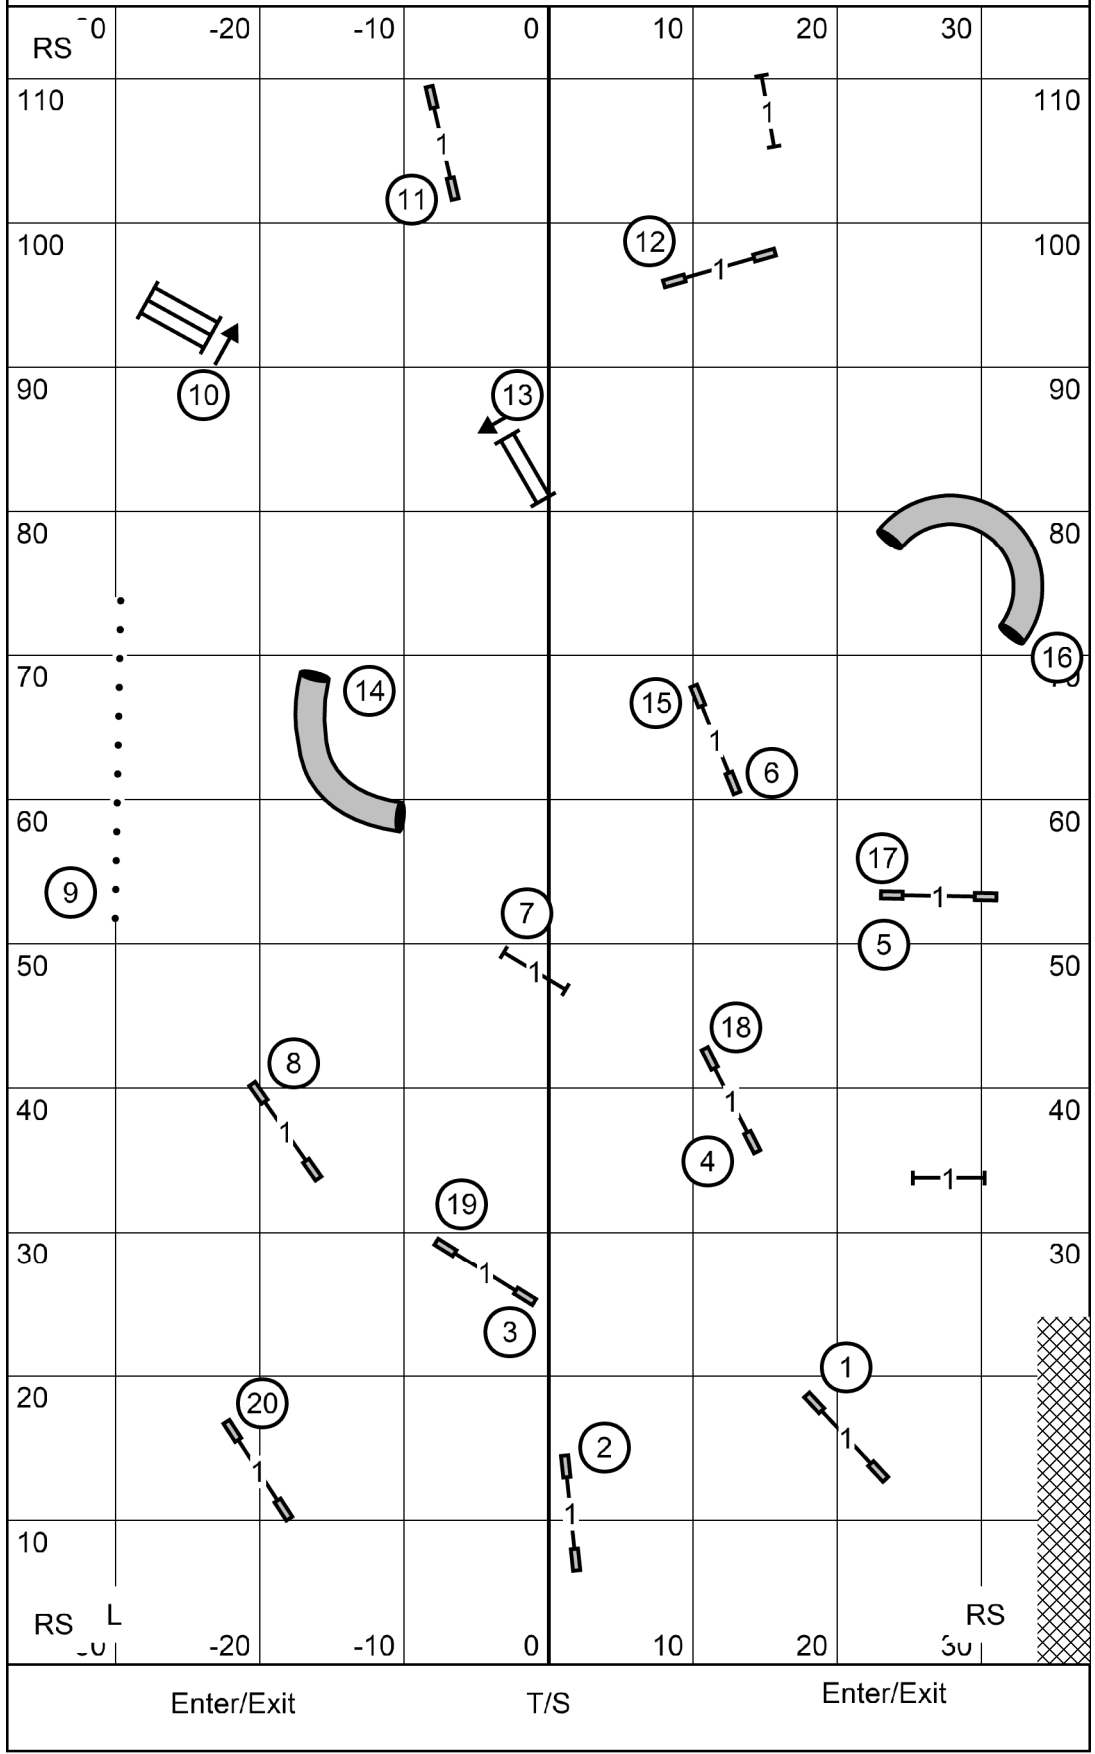

Skyline Agility Club of Northern NJ
Ex/Master JWW, Sept. 7, 2025
Judge Dawn Glaser-Falk