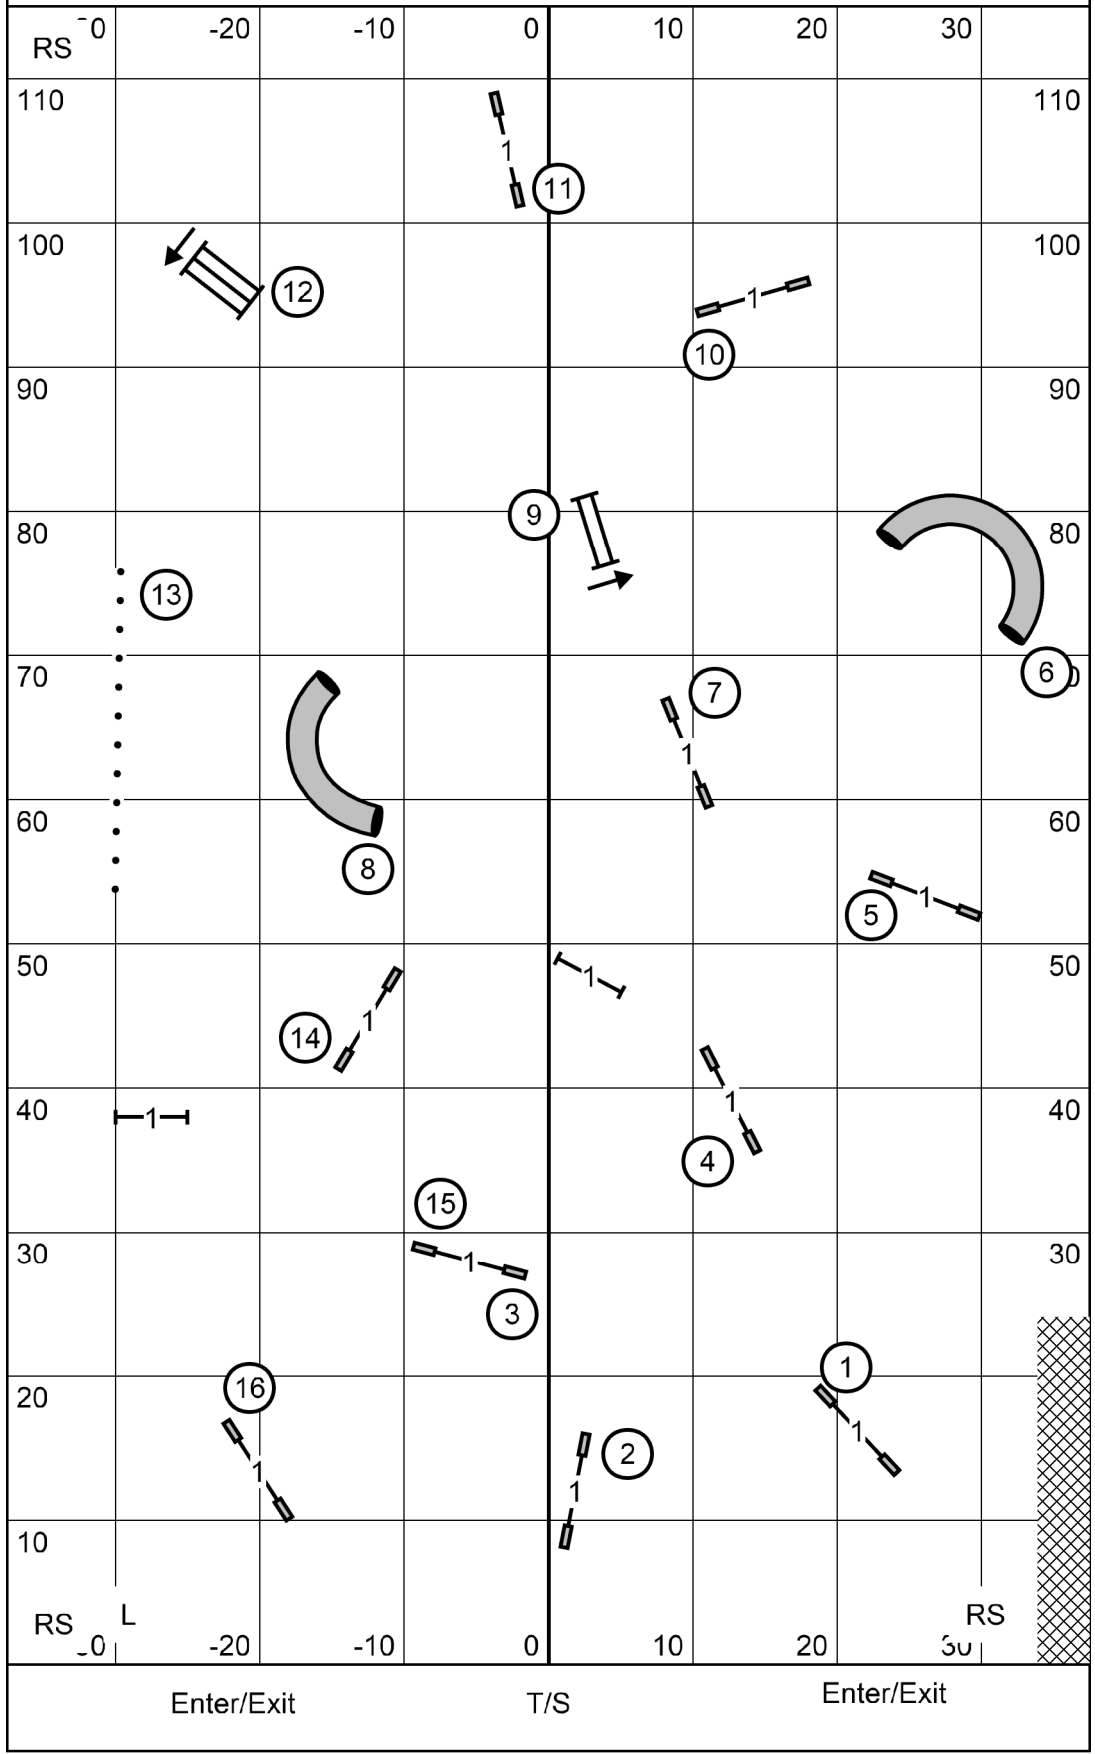

Skyline Agility Club of Northern NJ
Open JWW, Sept. 7, 2025
Judge Dawn Glaser-Falk