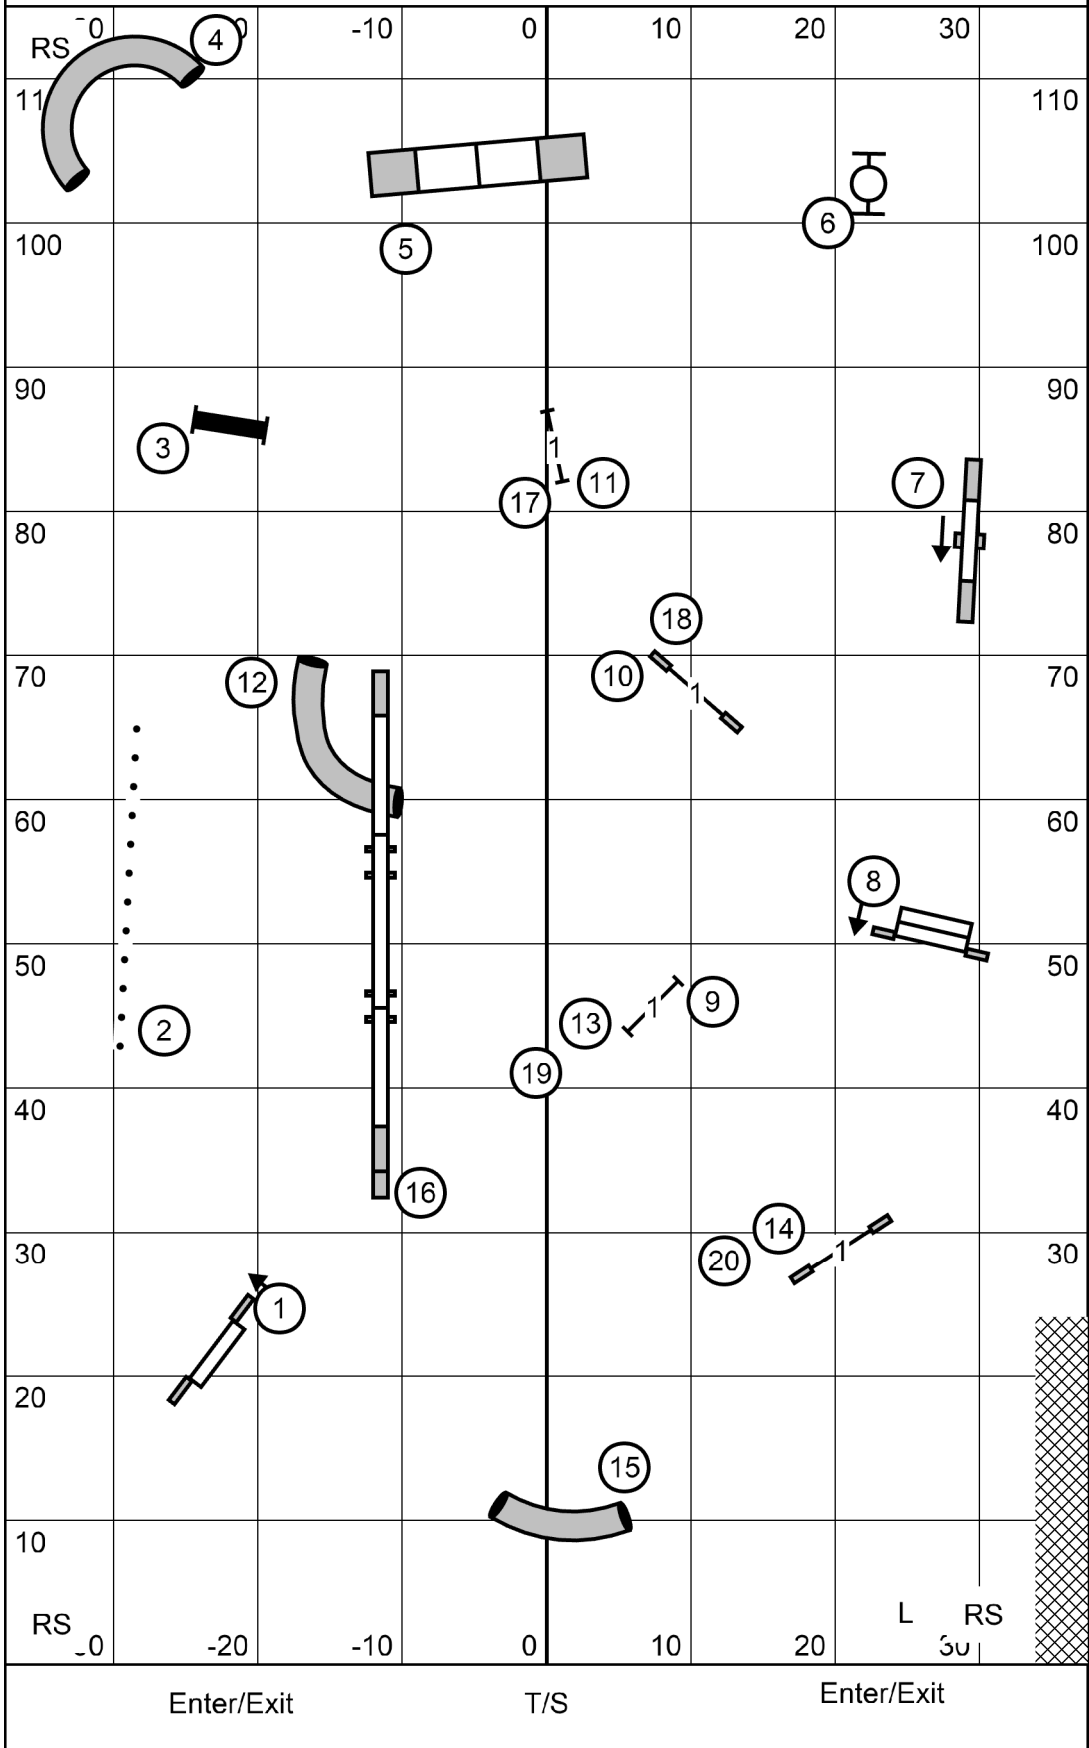

Skyline Agility Club of Northern NJ
Ex/Master Std, Sept. 7, 2025
Judge Dawn Glaser-Falk