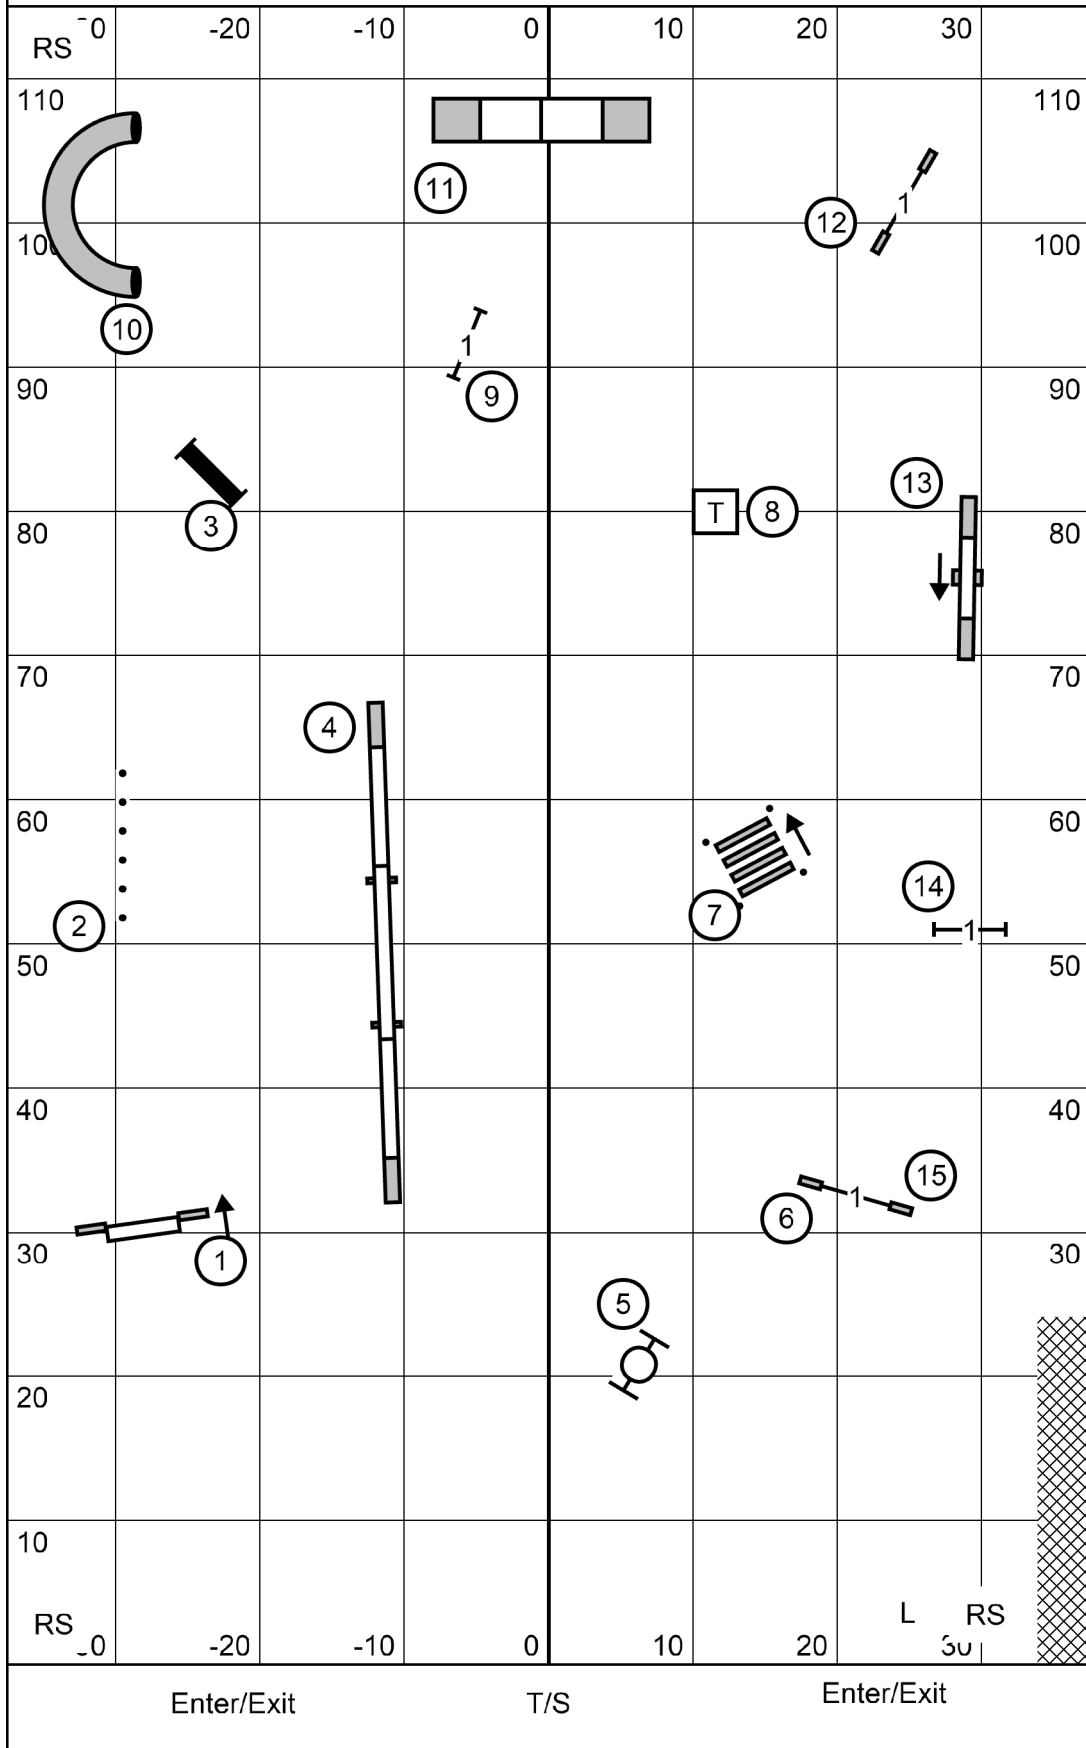

Skyline Agility Club of Northern NJ  
**Novice Std, Sept. 7, 2025**  
 Judge Dawn Glaser-Falk

Enter/Exit

T/S

Enter/Exit

Skyline Agility Club of Northern NJ  
**Novice JWW, Sept. 7, 2025**  
 Judge Dawn Glaser-Falk