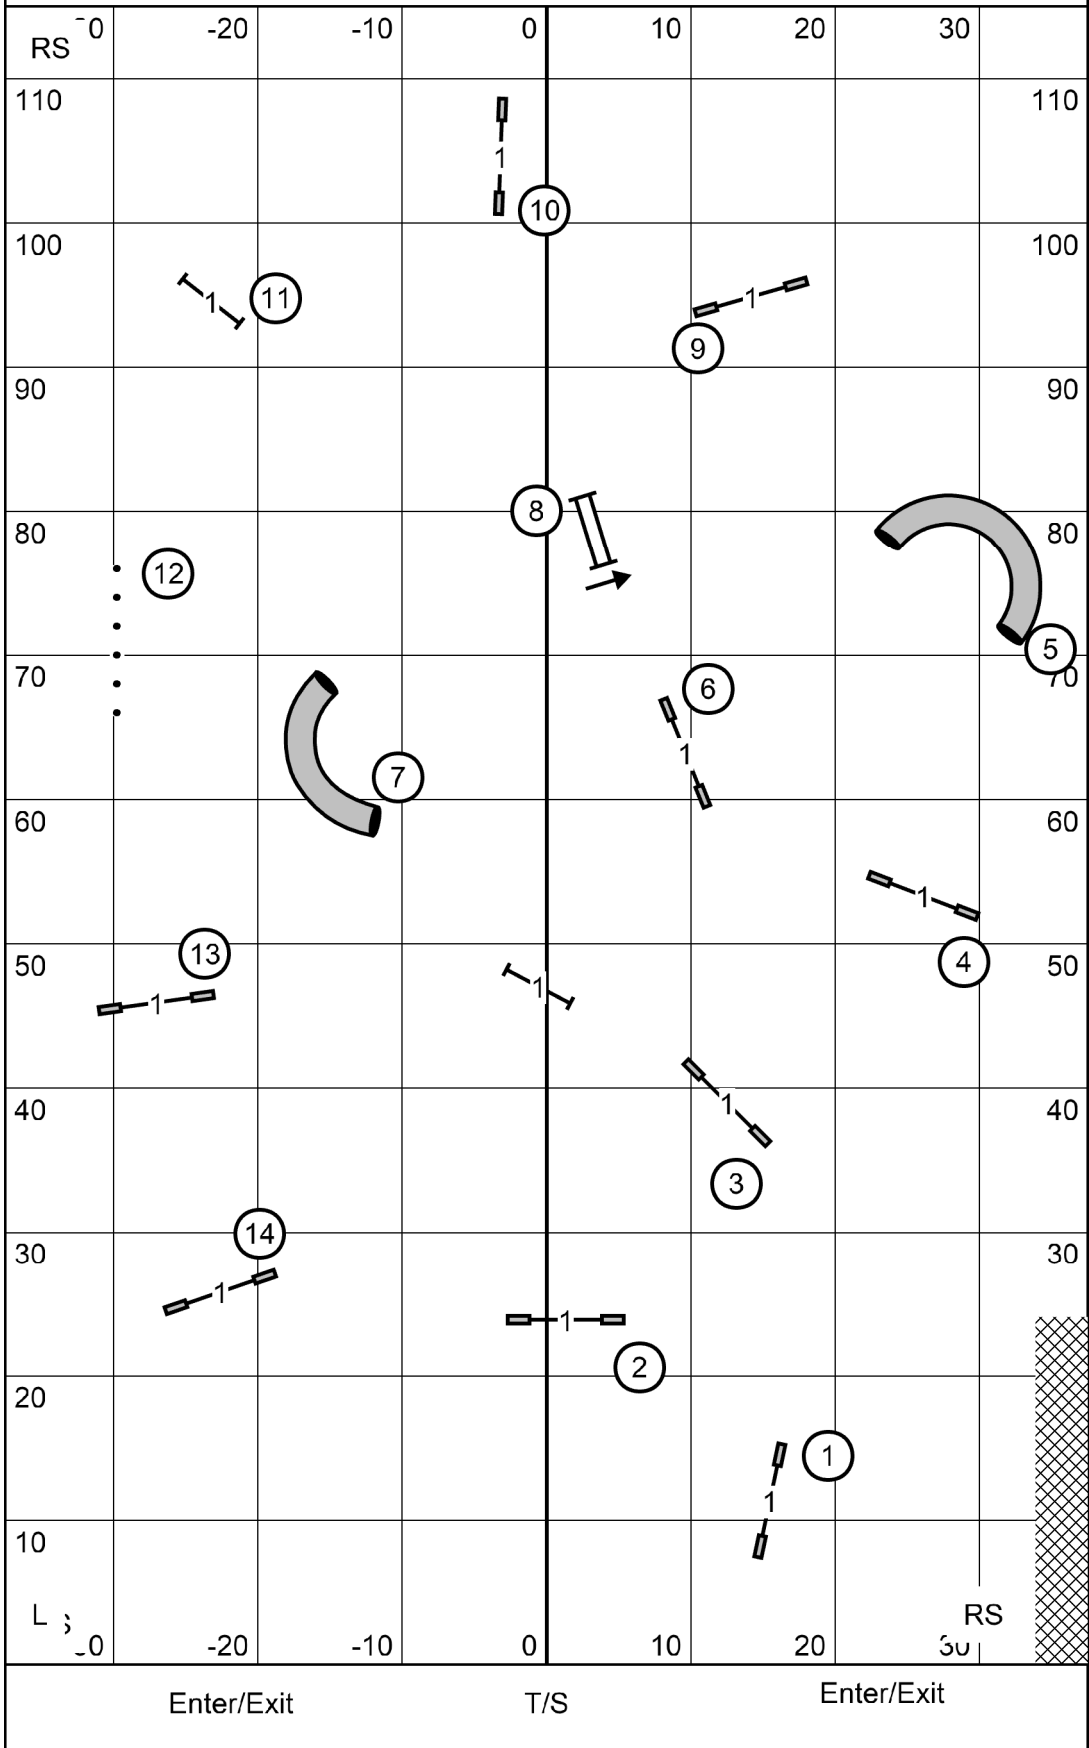

Skyline Agility Club of Northern NJ  
**Novice Std, Sept. 7, 2025**  
 Judge Dawn Glaser-Falk

Enter/Exit

T/S

Enter/Exit

Skyline Agility Club of Northern NJ  
**Novice JWW, Sept. 7, 2025**  
 Judge Dawn Glaser-Falk