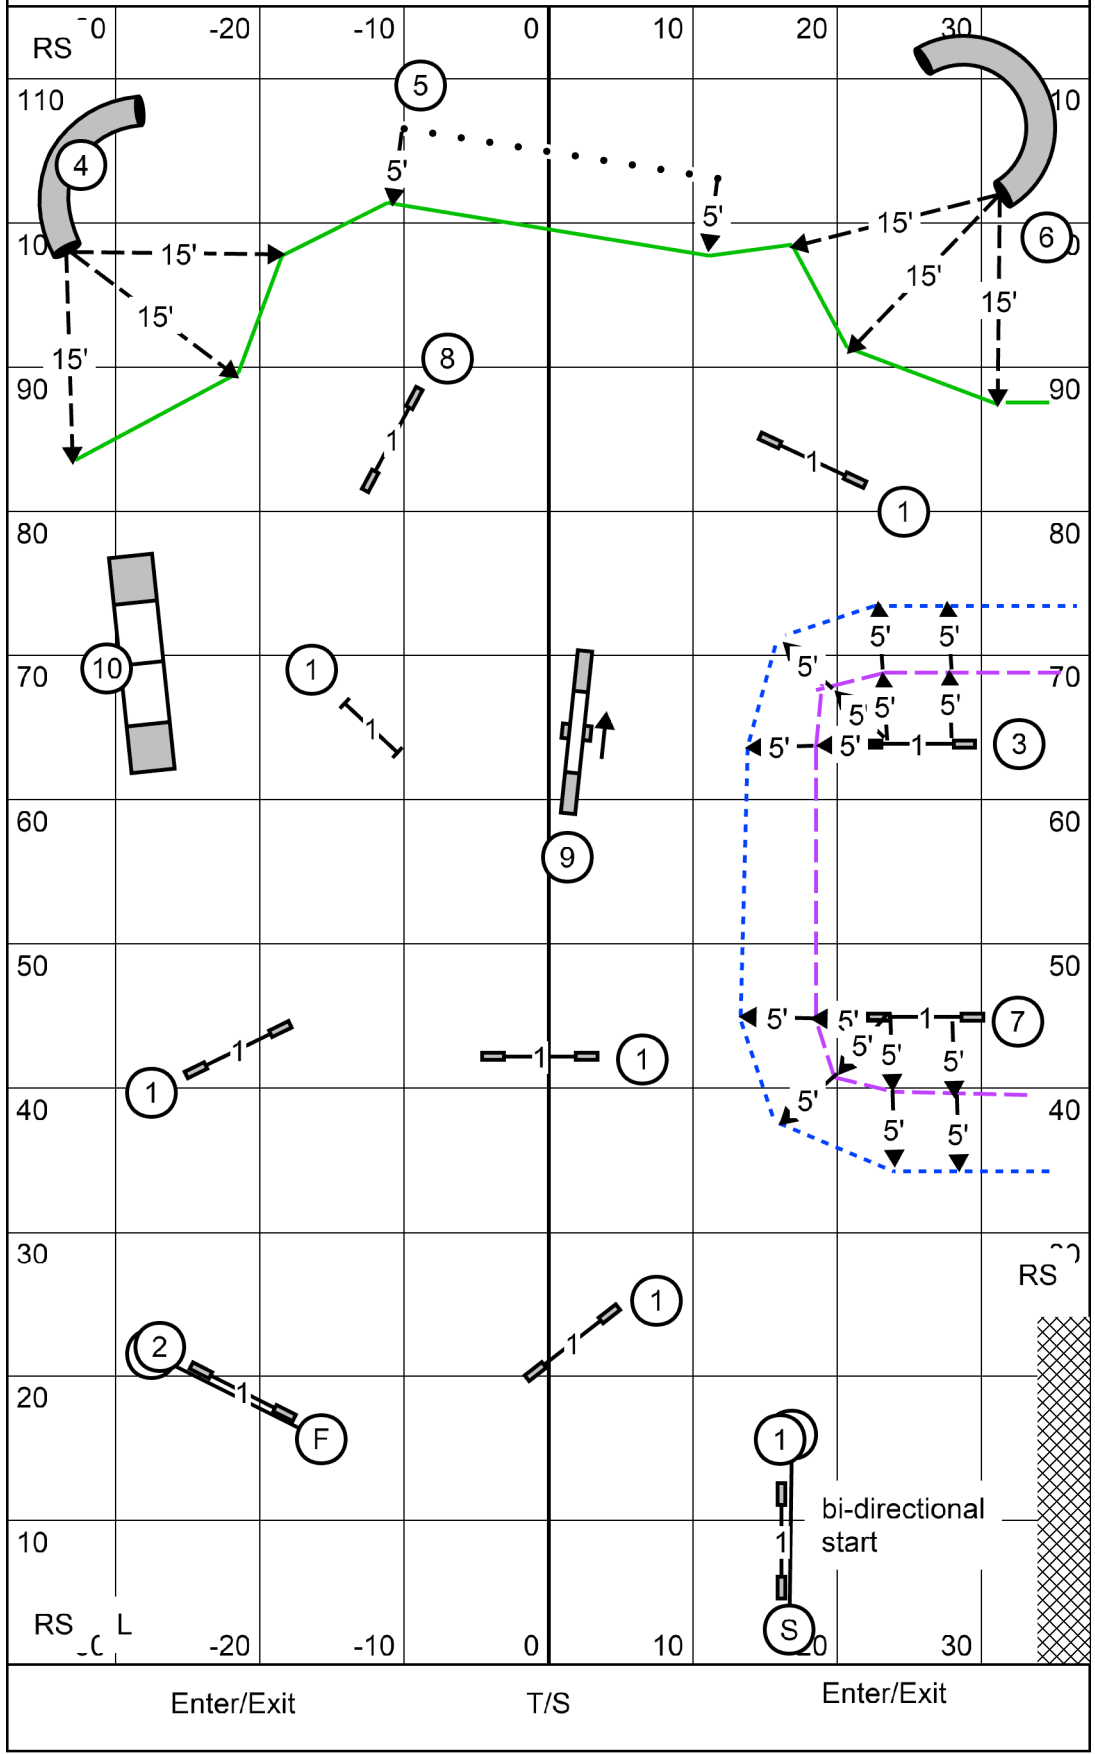

Send Bonus
E/M 4-5-6
Open/Nov 3-7 or 7-3
All in flow.

Skyline Agility Club of Northern NJ FAST (all levels), Sept. 6, 2025

Judge Dawn Glaser-Falk