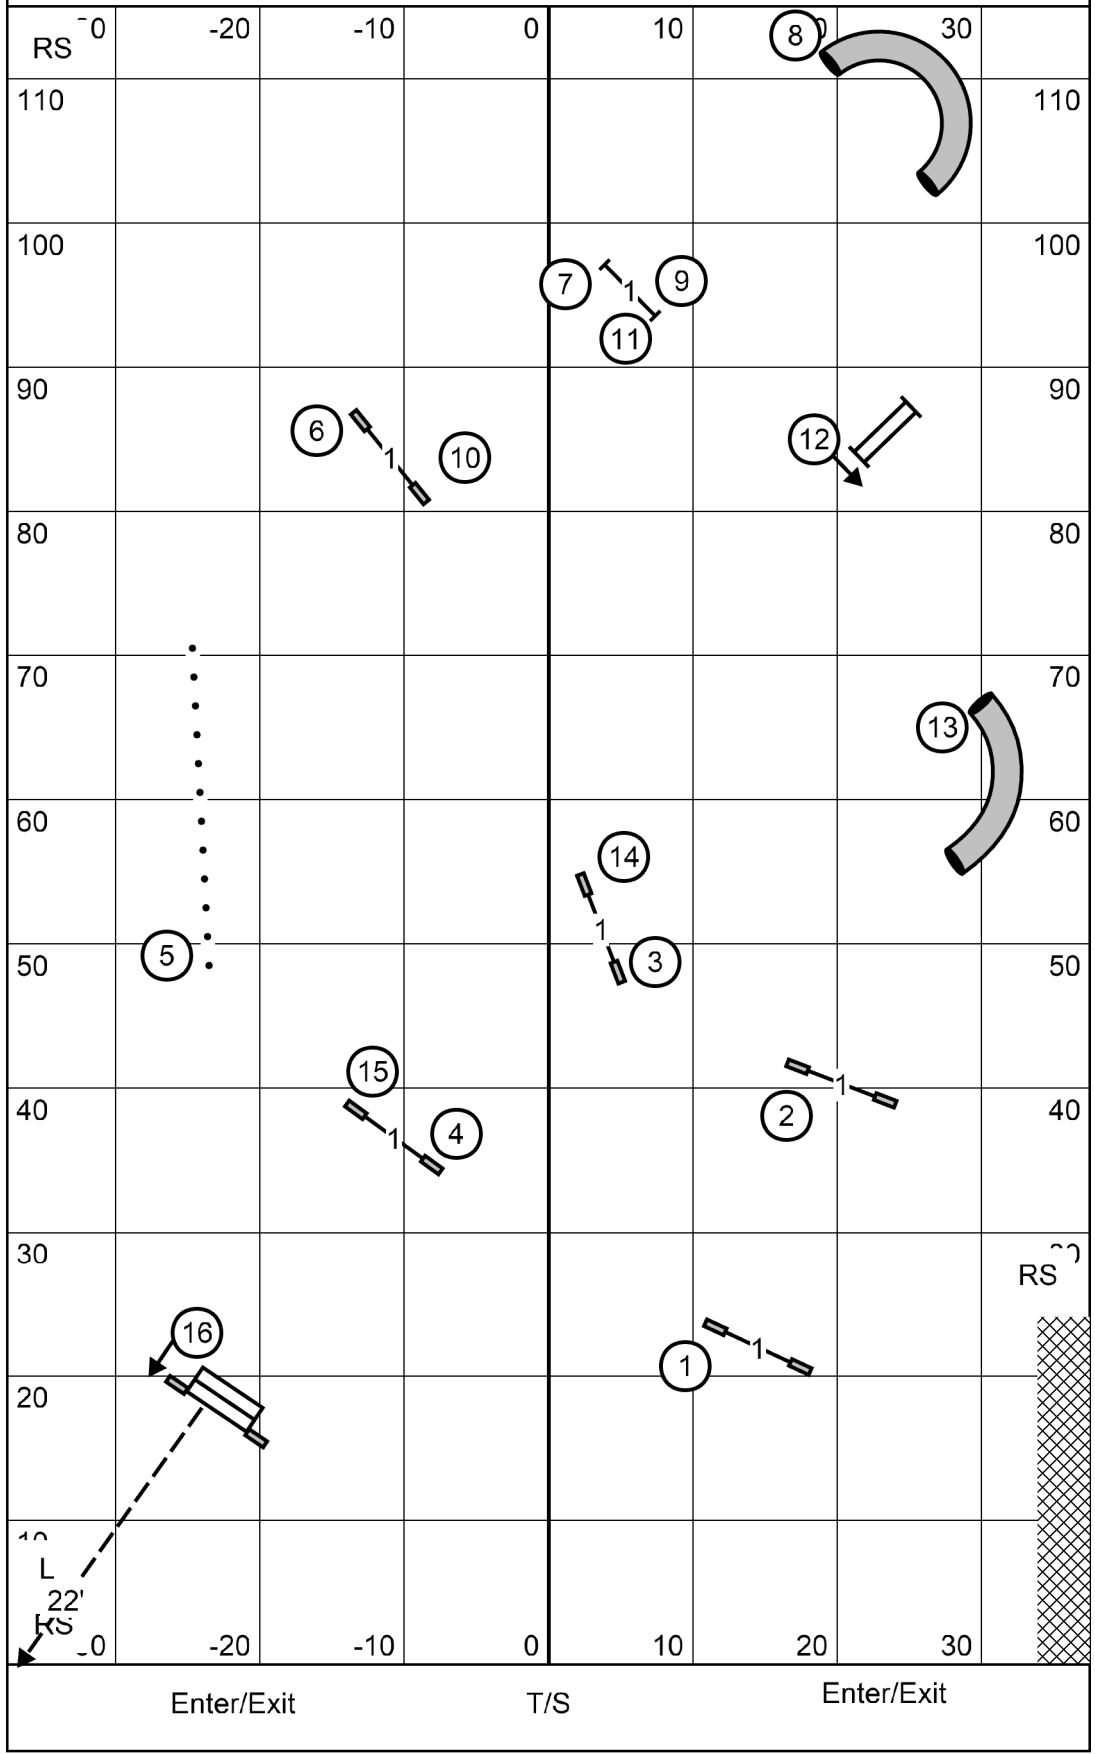

Skyline Agility Club of Northern NJ
Premier Std, Sept. 6, 2025
 Judge Dawn Glaser-Falk

Enter/Exit

T/S

Enter/Exit

Send Bonus
 E/M 4-5-6
 Open/Nov 3-7 or 7-3
 All in flow.

Skyline Agility Club of Northern NJ FAST (all levels), Sept. 6, 2025