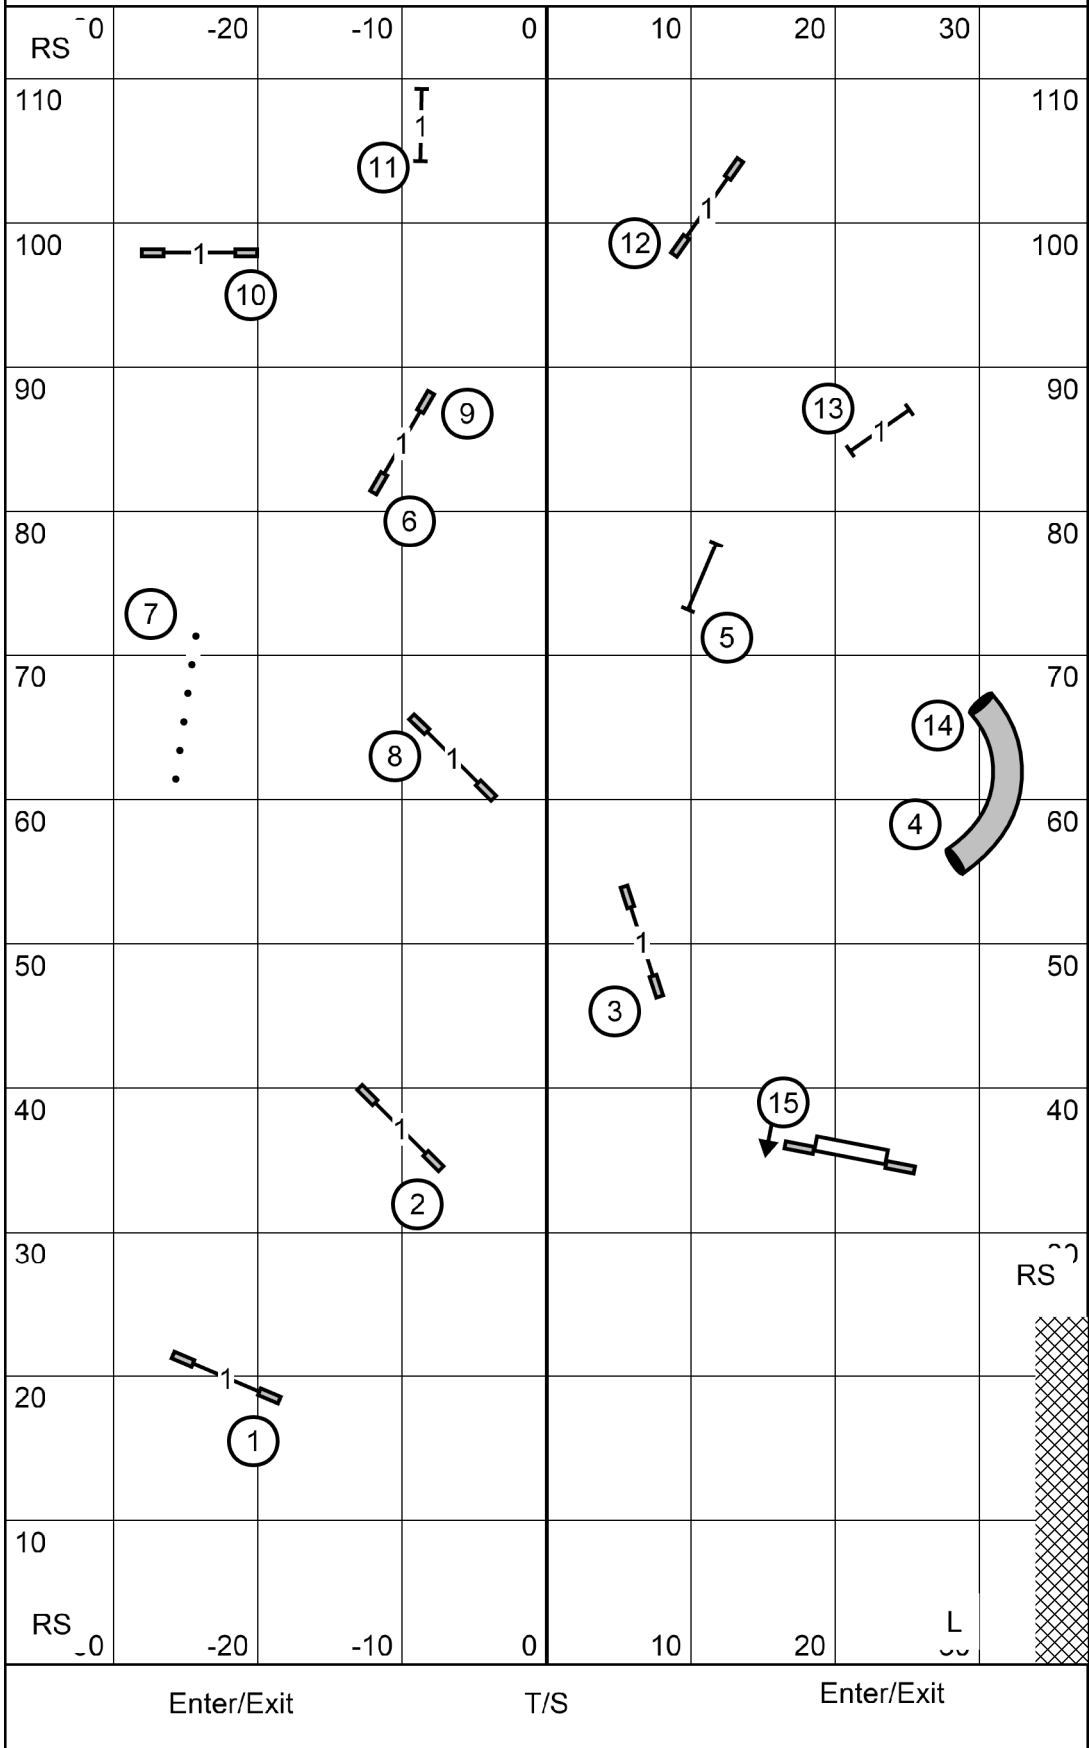

Skyline Agility Club of Northern NJ
Ex/Master JWW, Sept. 6, 2025
 Judge Dawn Glaser-Falk

Enter/Exit

T/S

Enter/Exit

Skyline Agility Club of Northern NJ
Novice JWW, Sept. 6, 2025
 Judge Dawn Glaser-Falk

Skyline Agility Club of Northern NJ
Open JWW, Sept. 6, 2025
 Judge Dawn Glaser-Falk

Skyline Agility Club of Northern NJ
Premier Std, Sept. 6, 2025
 Judge Dawn Glaser-Falk

Enter/Exit

T/S

Enter/Exit

Send Bonus
 E/M 4-5-6
 Open/Nov 3-7 or 7-3
 All in flow.

Skyline Agility Club of Northern NJ FAST (all levels), Sept. 6, 2025