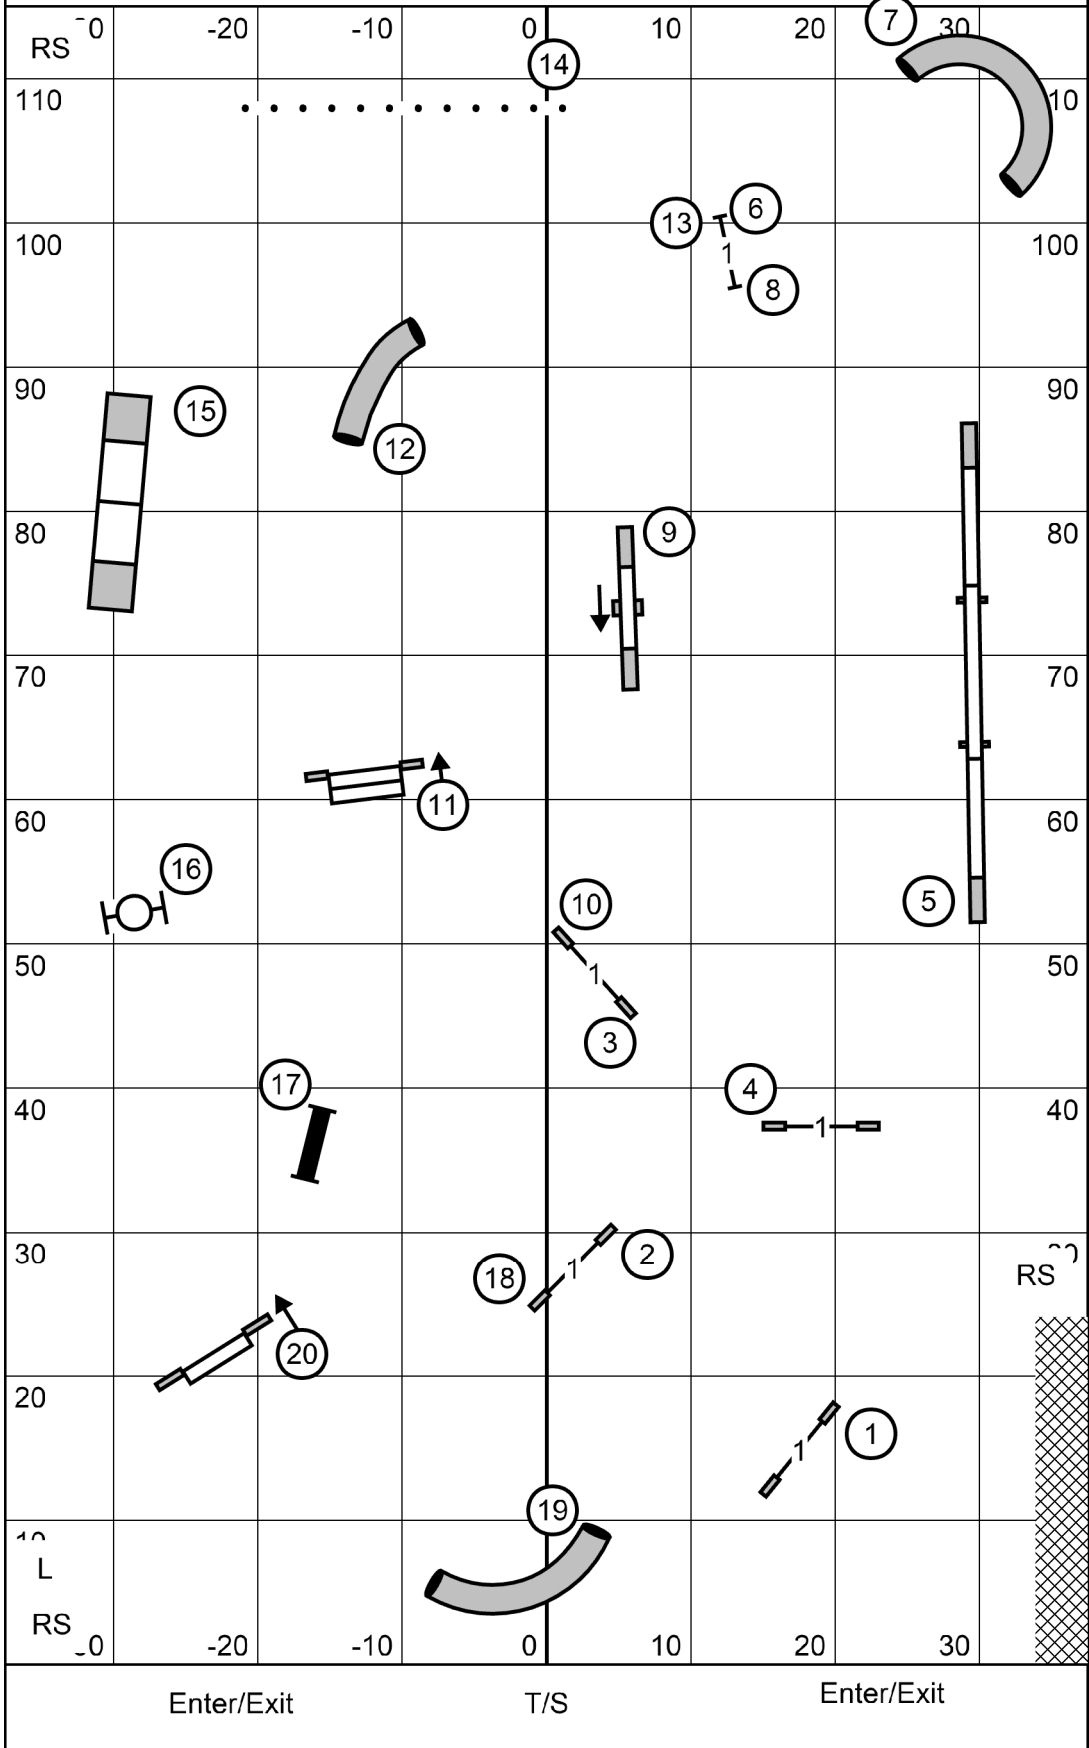

Skyline Agility Club of Northern NJ
Ex/Master Std, Sept. 6, 2025
Judge Dawn Glaser-Falk