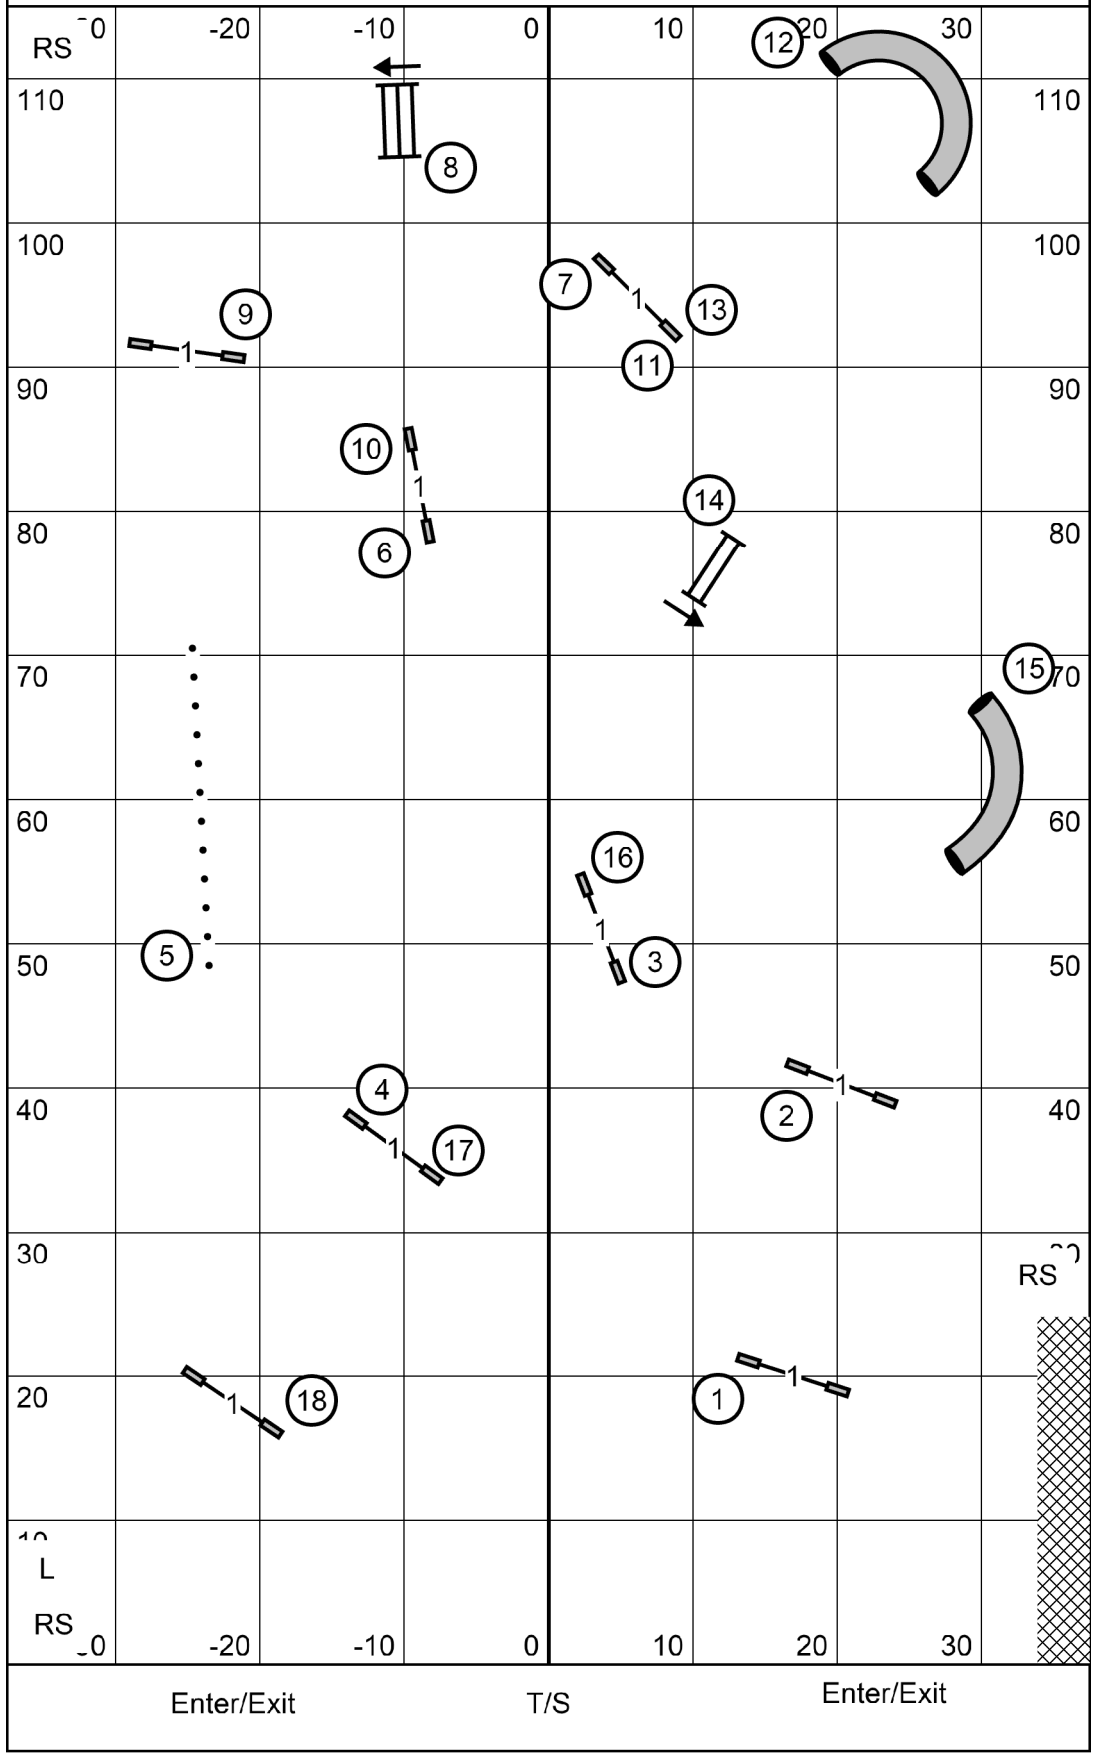

Skyline Agility Club of Northern NJ
Ex/Master JWW, Sept. 6, 2025
Judge Dawn Glaser-Falk

Enter/Exit

T/S

Enter/Exit