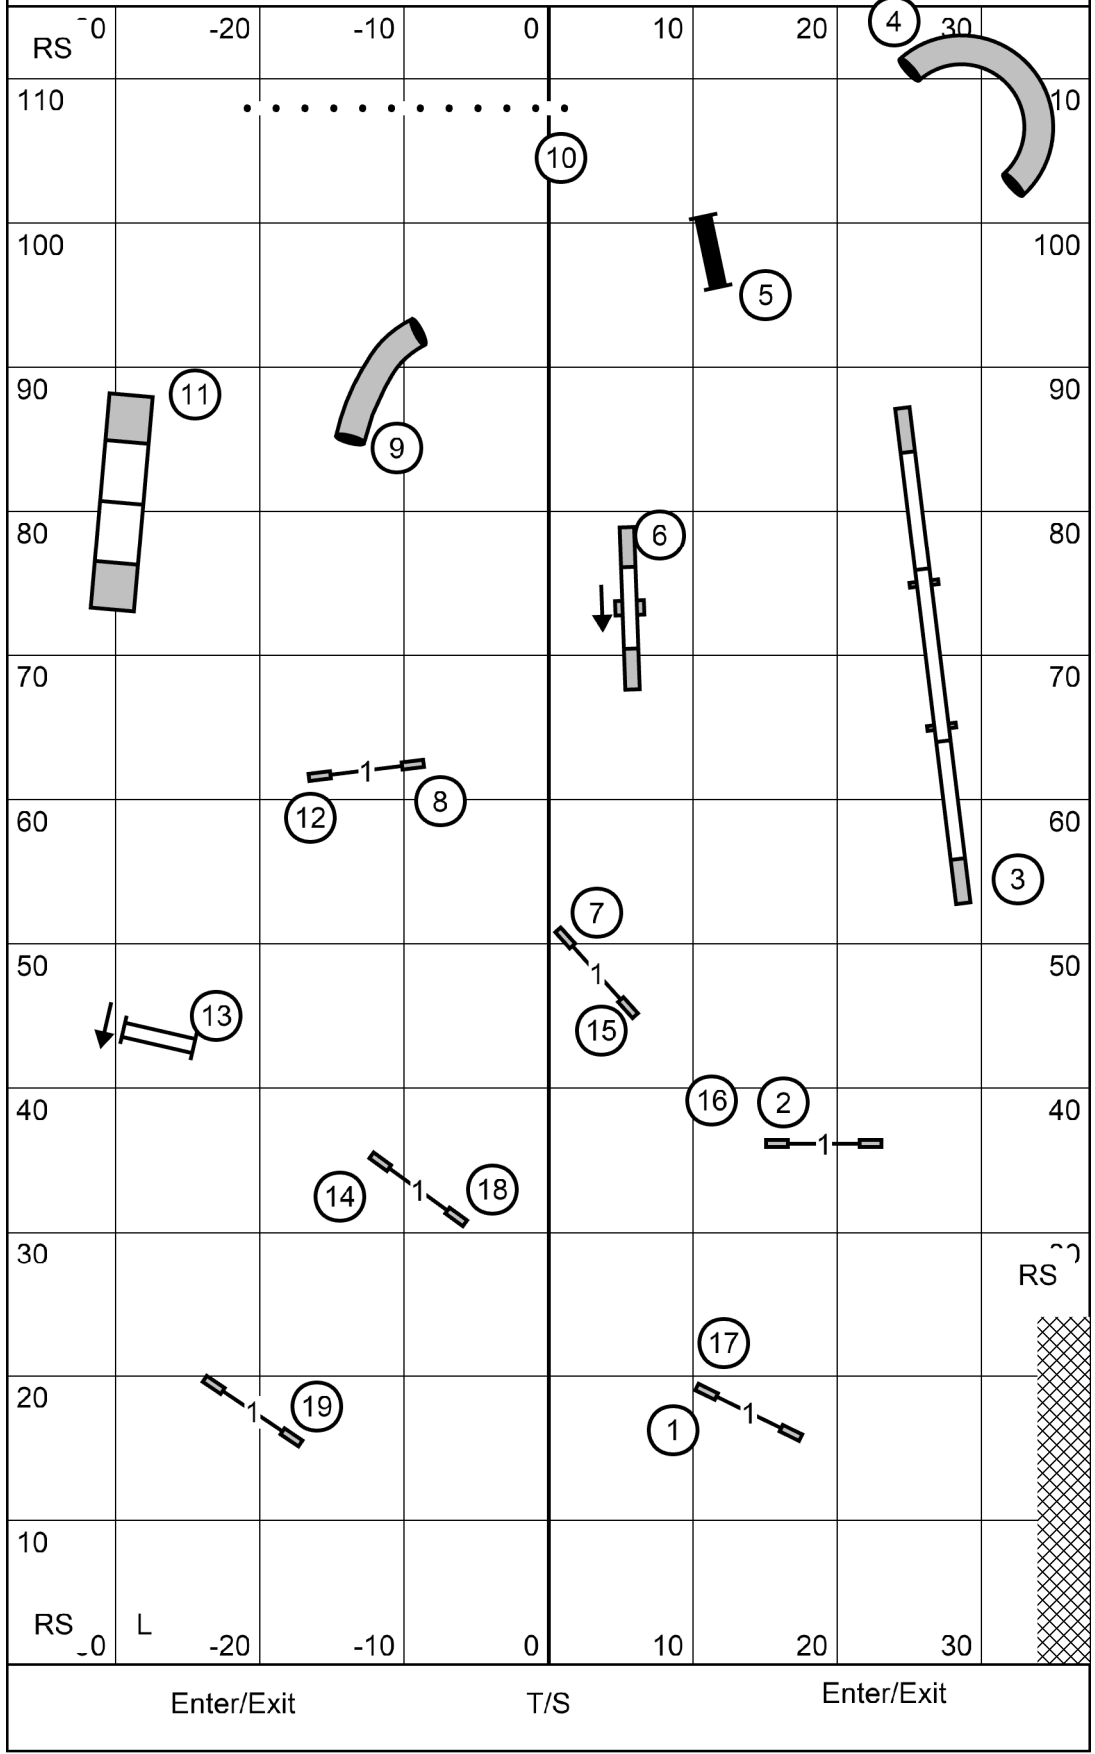

Skyline Agility Club of Northern NJ
Premier Std, Sept. 6, 2025
 Judge Dawn Glaser-Falk

Enter/Exit

T/S

Enter/Exit

Send Bonus
 E/M 4-5-6
 Open/Nov 3-7 or 7-3
 All in flow.

Skyline Agility Club of Northern NJ FAST (all levels), Sept. 6, 2025