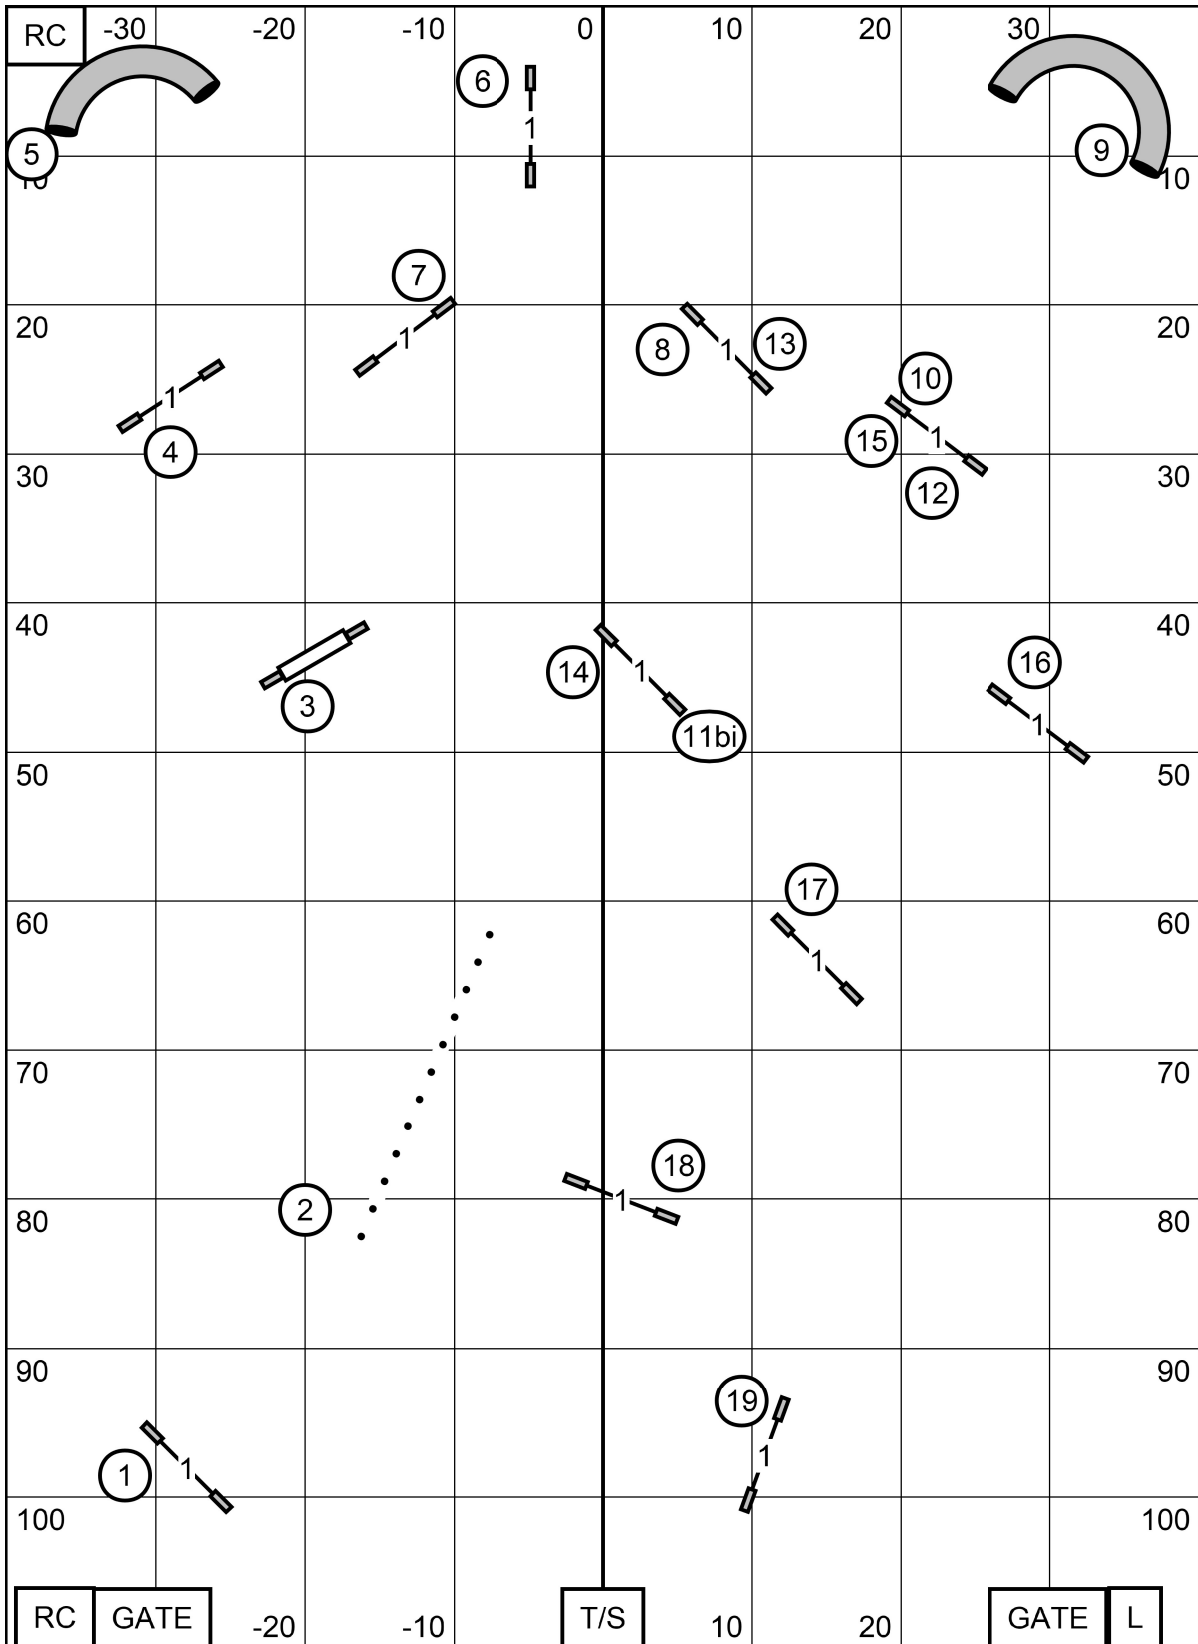

Premier JWW

Bloomsburg Runners Agility Club

Fast Times

New Cumberland, PA

September 21, 2025

JUDGE: Leslie Gregory