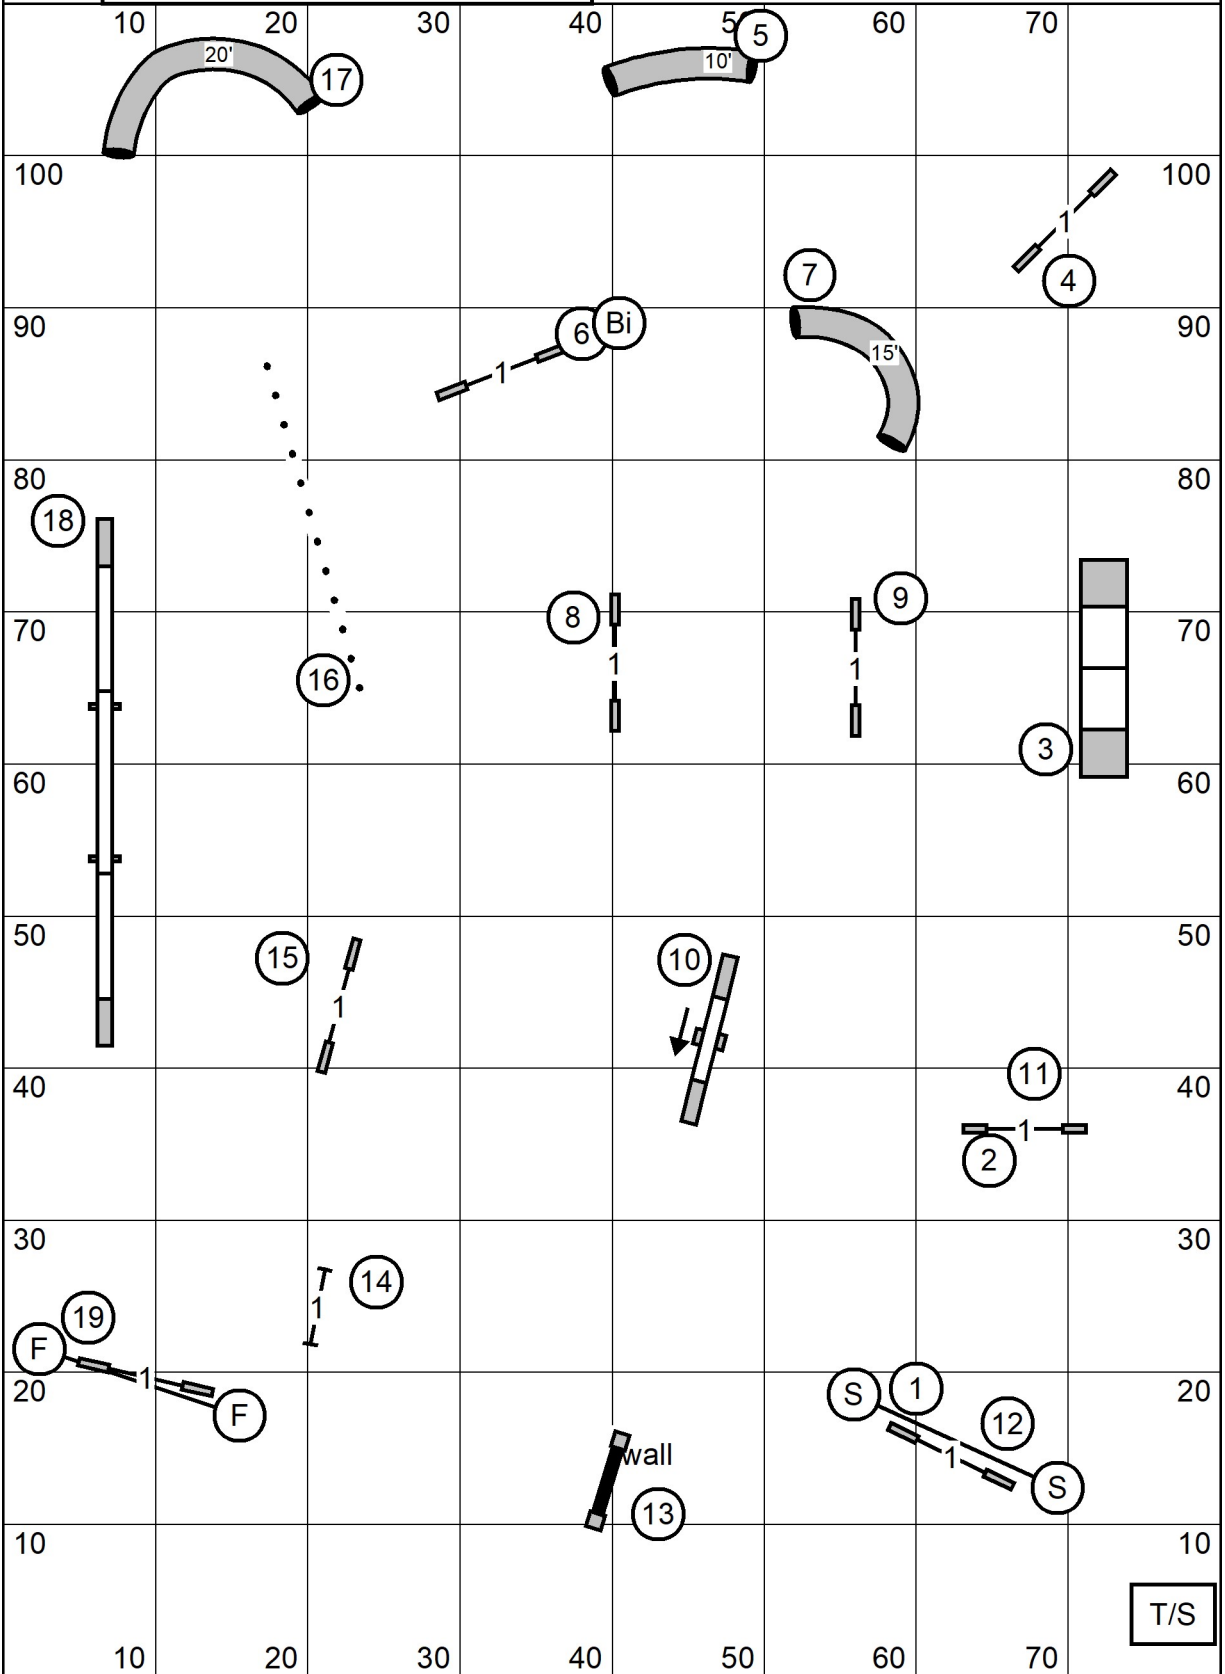

Bloomsburg Agility Runners' Club
Premier /P Standard
Sunday 09/21/2025
Carol Mount
Indoors, Turf, E-Timing, 80x110