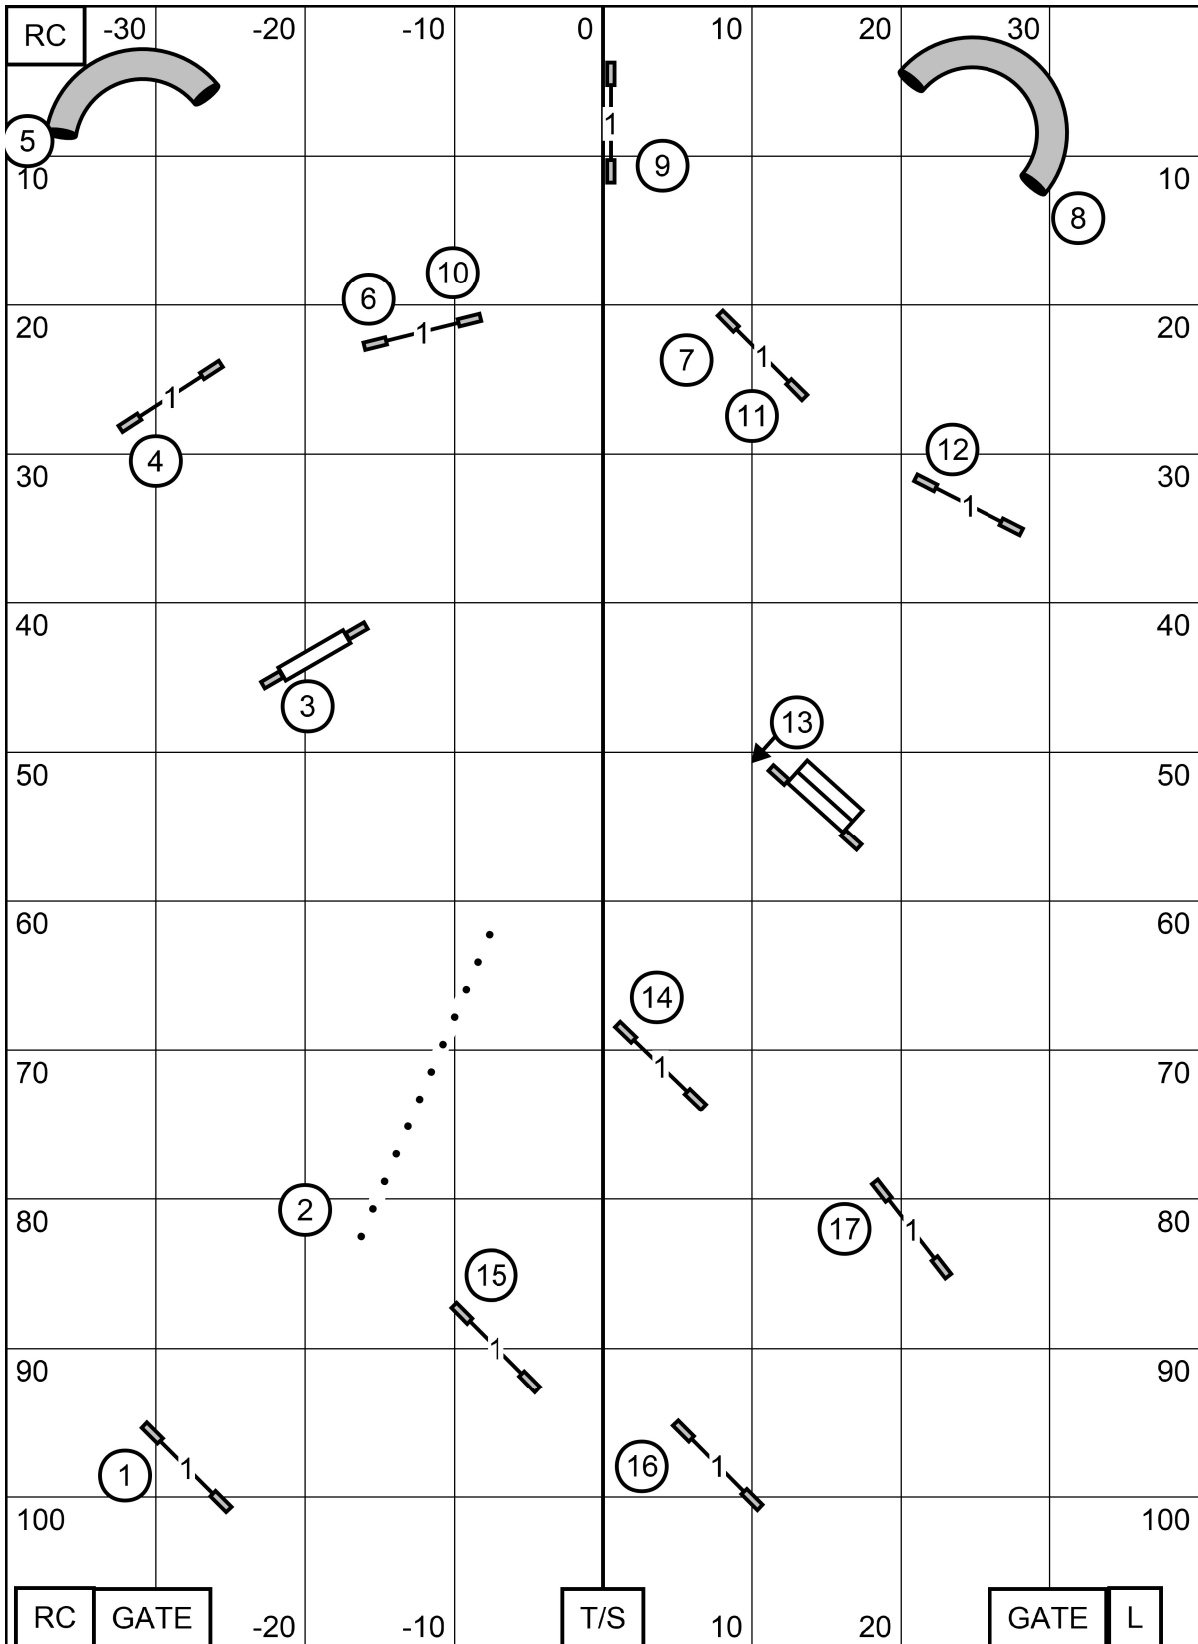

Novice JWW

Bloomsburg Runners Agility Club

Fast Times

New Cumberland, PA

September 21, 2025

JUDGE: Leslie Gregory

Open JWW

Bloomsburg Runners Agility Club

Bloomsburg Agility Runners' Club
Time 2 Beat
 Sunday 09/21/2025
 Carol Mount
 Indoors, Turf, E-Timing, 80x110