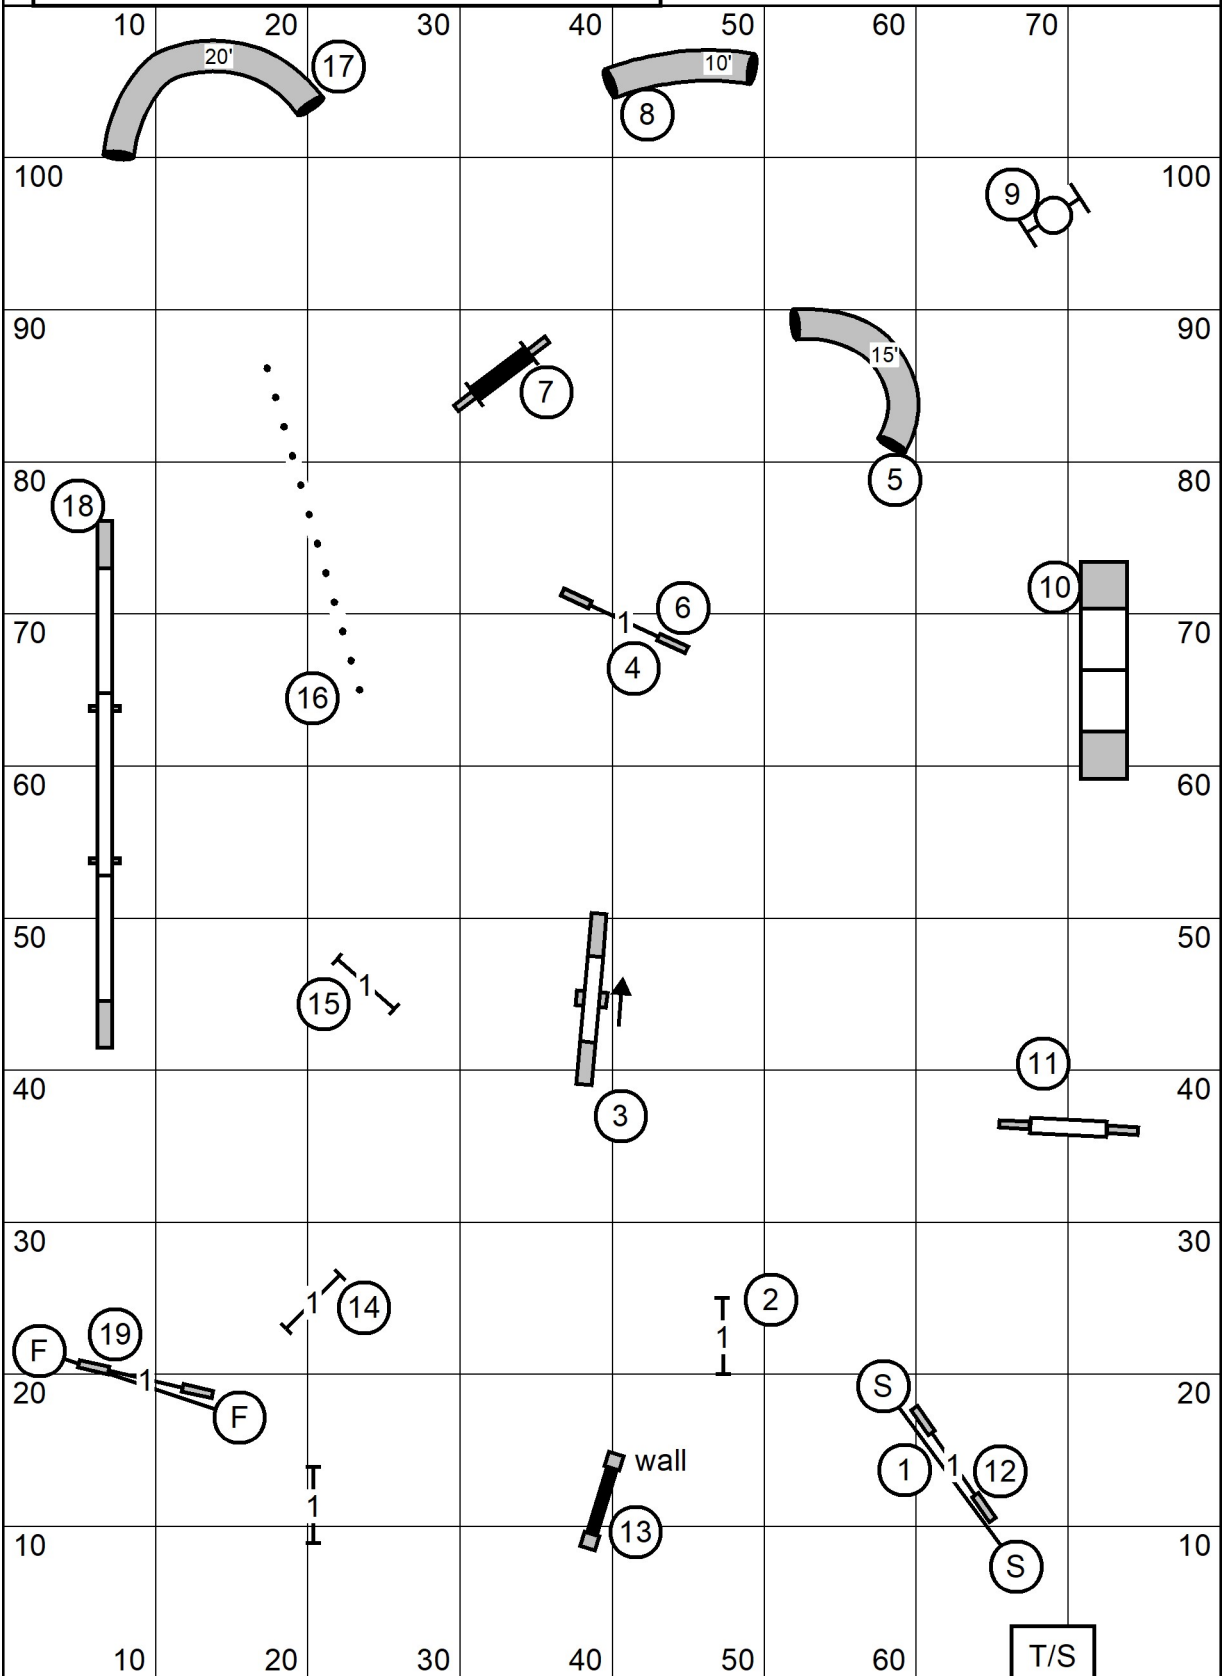

Bloomsburg Agility Runners' Club
Master/Excellent /P Standard
 Sunday 09/21/2025
 Carol Mount
 Indoors, Turf, E-Timing, 80x110

Bloomsburg Agility Runners' Club
Novice A/B/P Standard
 Sunday 09/21/2025
 Carol Mount
 Indoors, Turf, E-Timing, 80x110