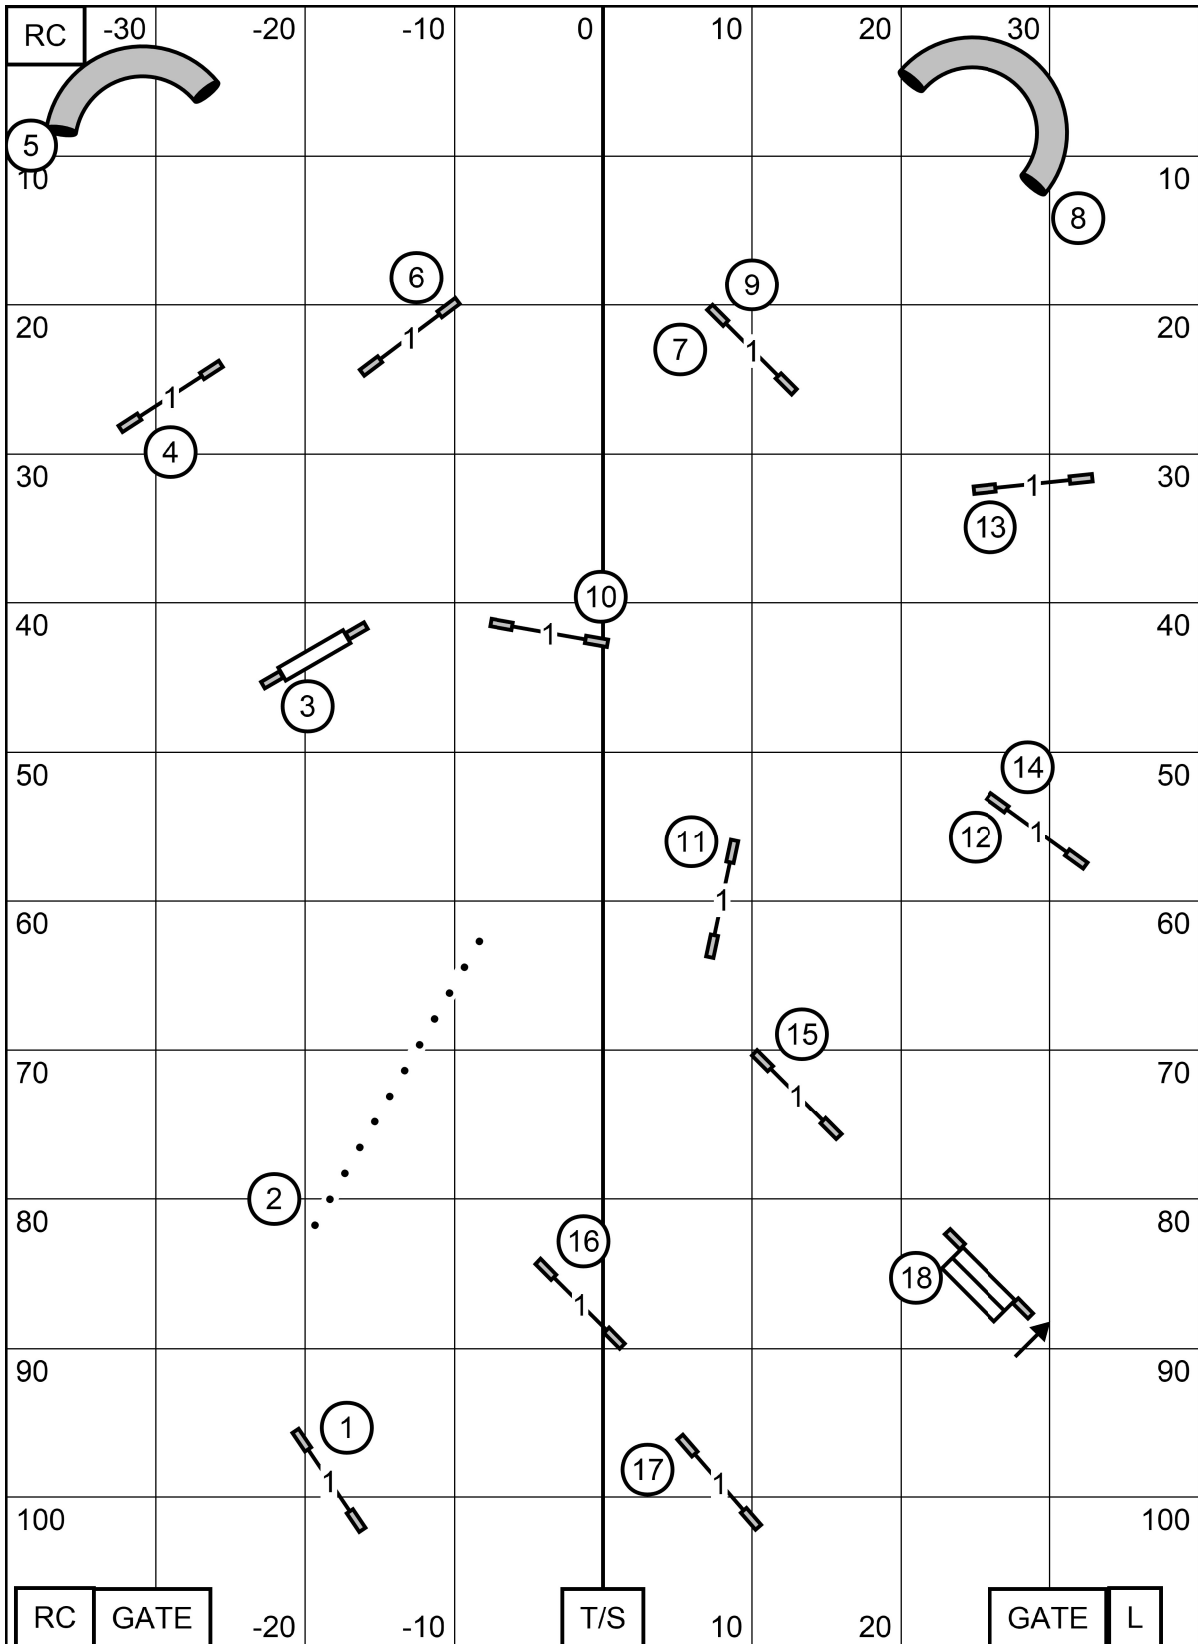

Master/Excellent JWW

Bloomsburg Runners Agility Club

Fast Times

New Cumberland, PA

September 21, 2025

JUDGE: Leslie Gregory