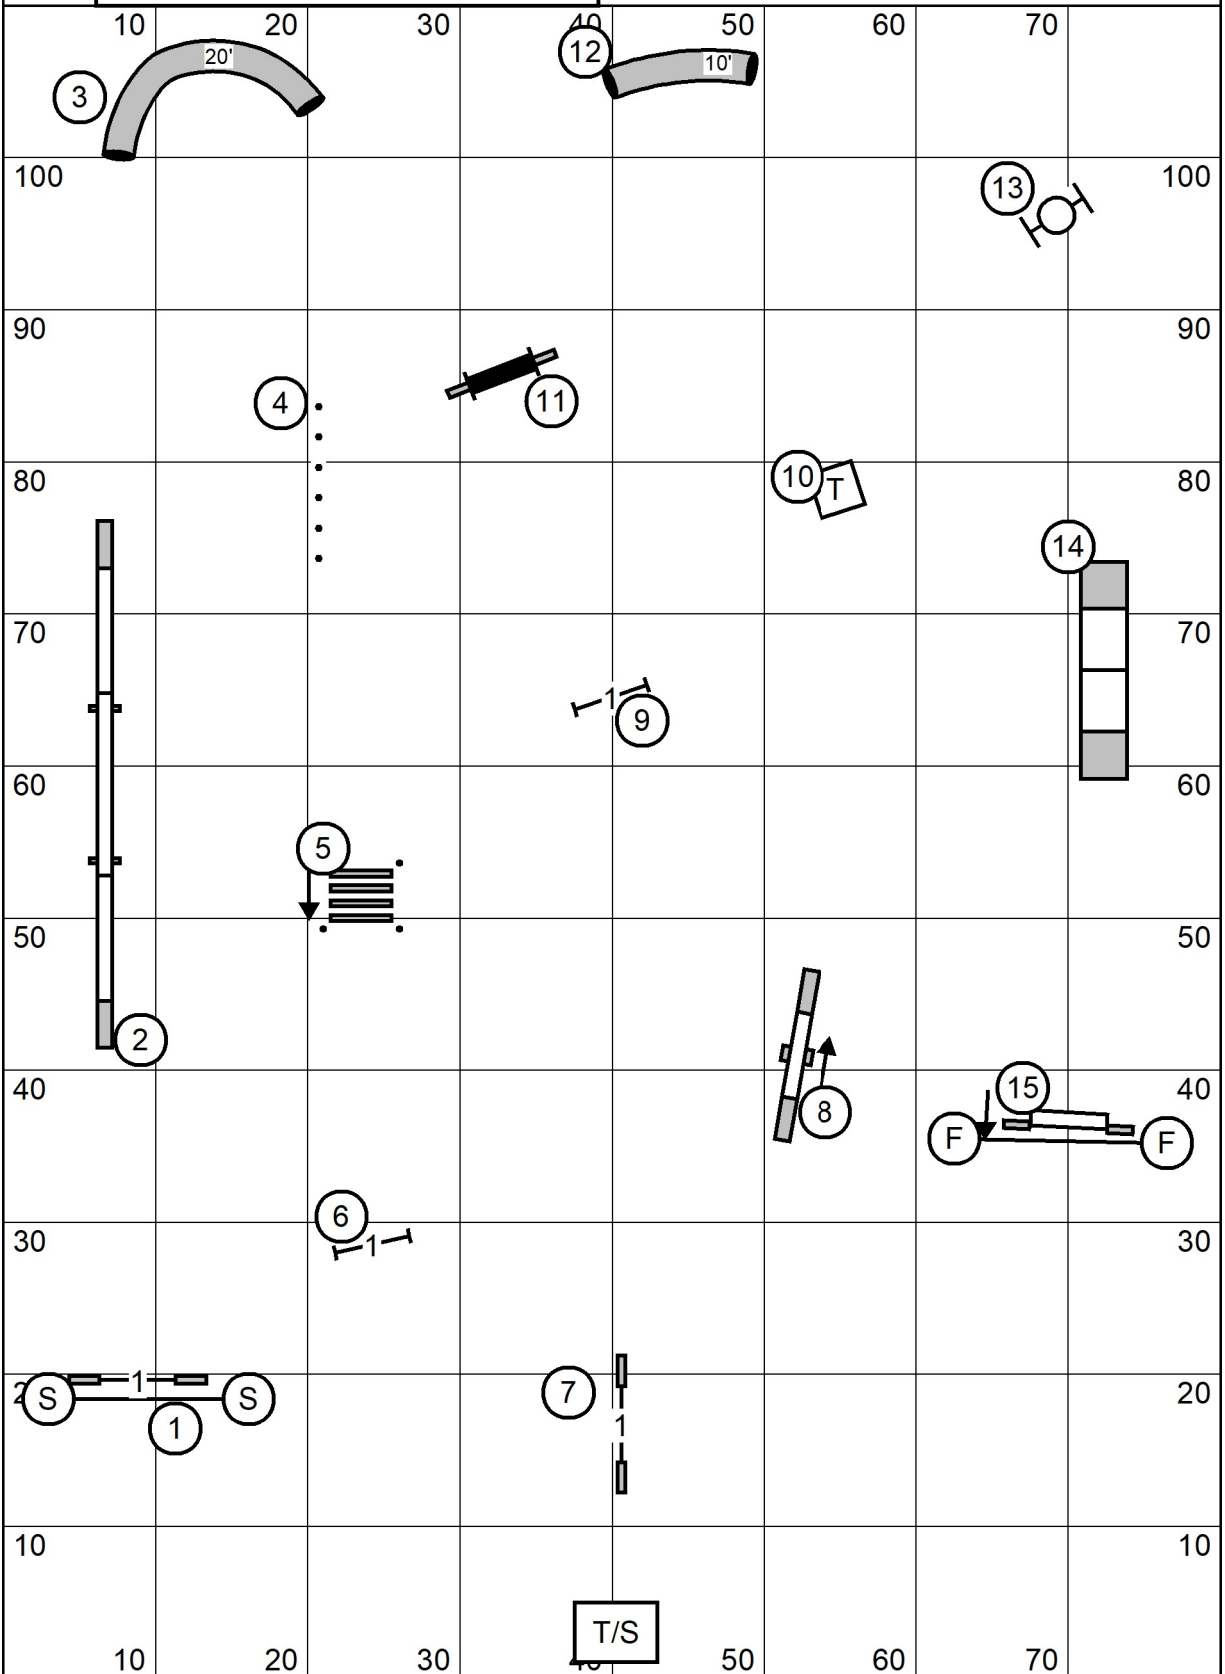

Bloomsburg Agility Runners' Club
Master/Excellent /P Standard
 Sunday 09/21/2025
 Carol Mount
 Indoors, Turf, E-Timing, 80x110

Bloomsburg Agility Runners' Club
Novice A/B/P Standard
 Sunday 09/21/2025
 Carol Mount
 Indoors, Turf, E-Timing, 80x110