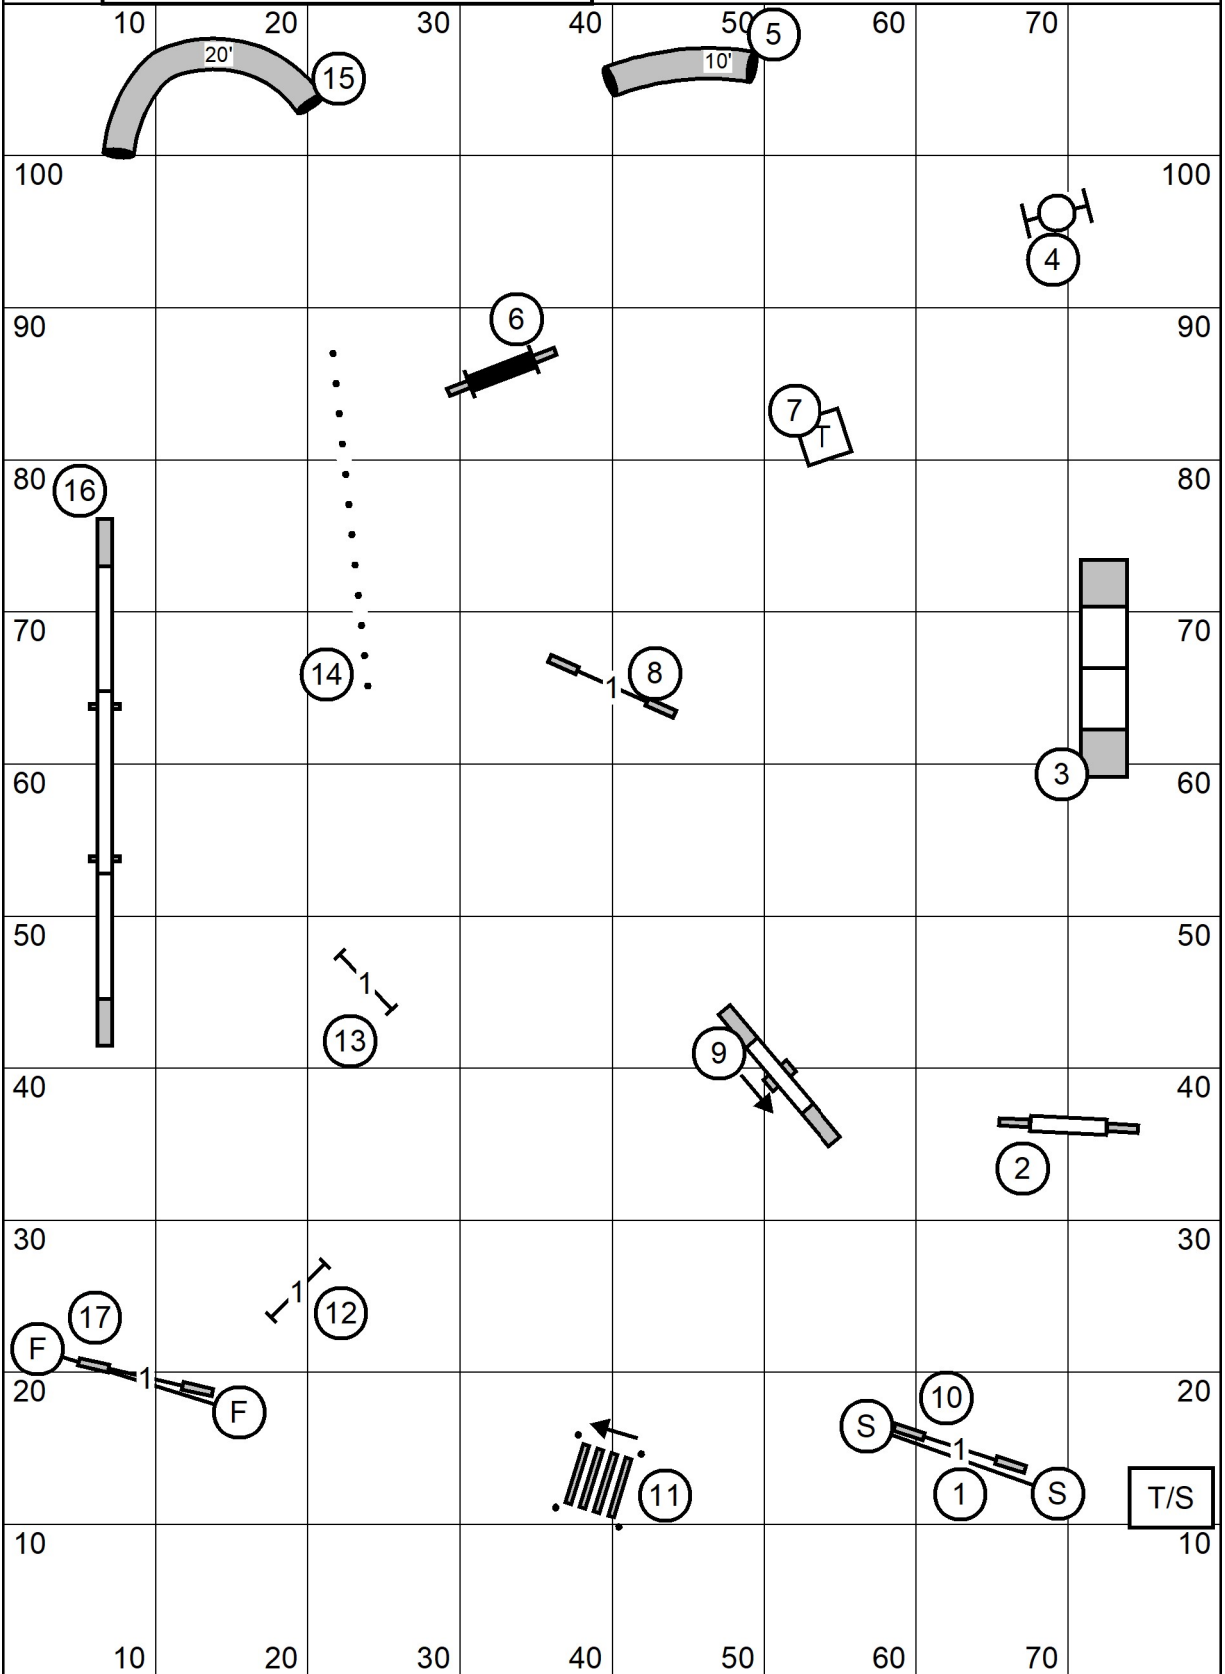

Bloomsburg Agility Runners' Club
Open /P Standard
Sunday 09/21/2025
Carol Mount
Indoors, Turf, E-Timing, 80x110