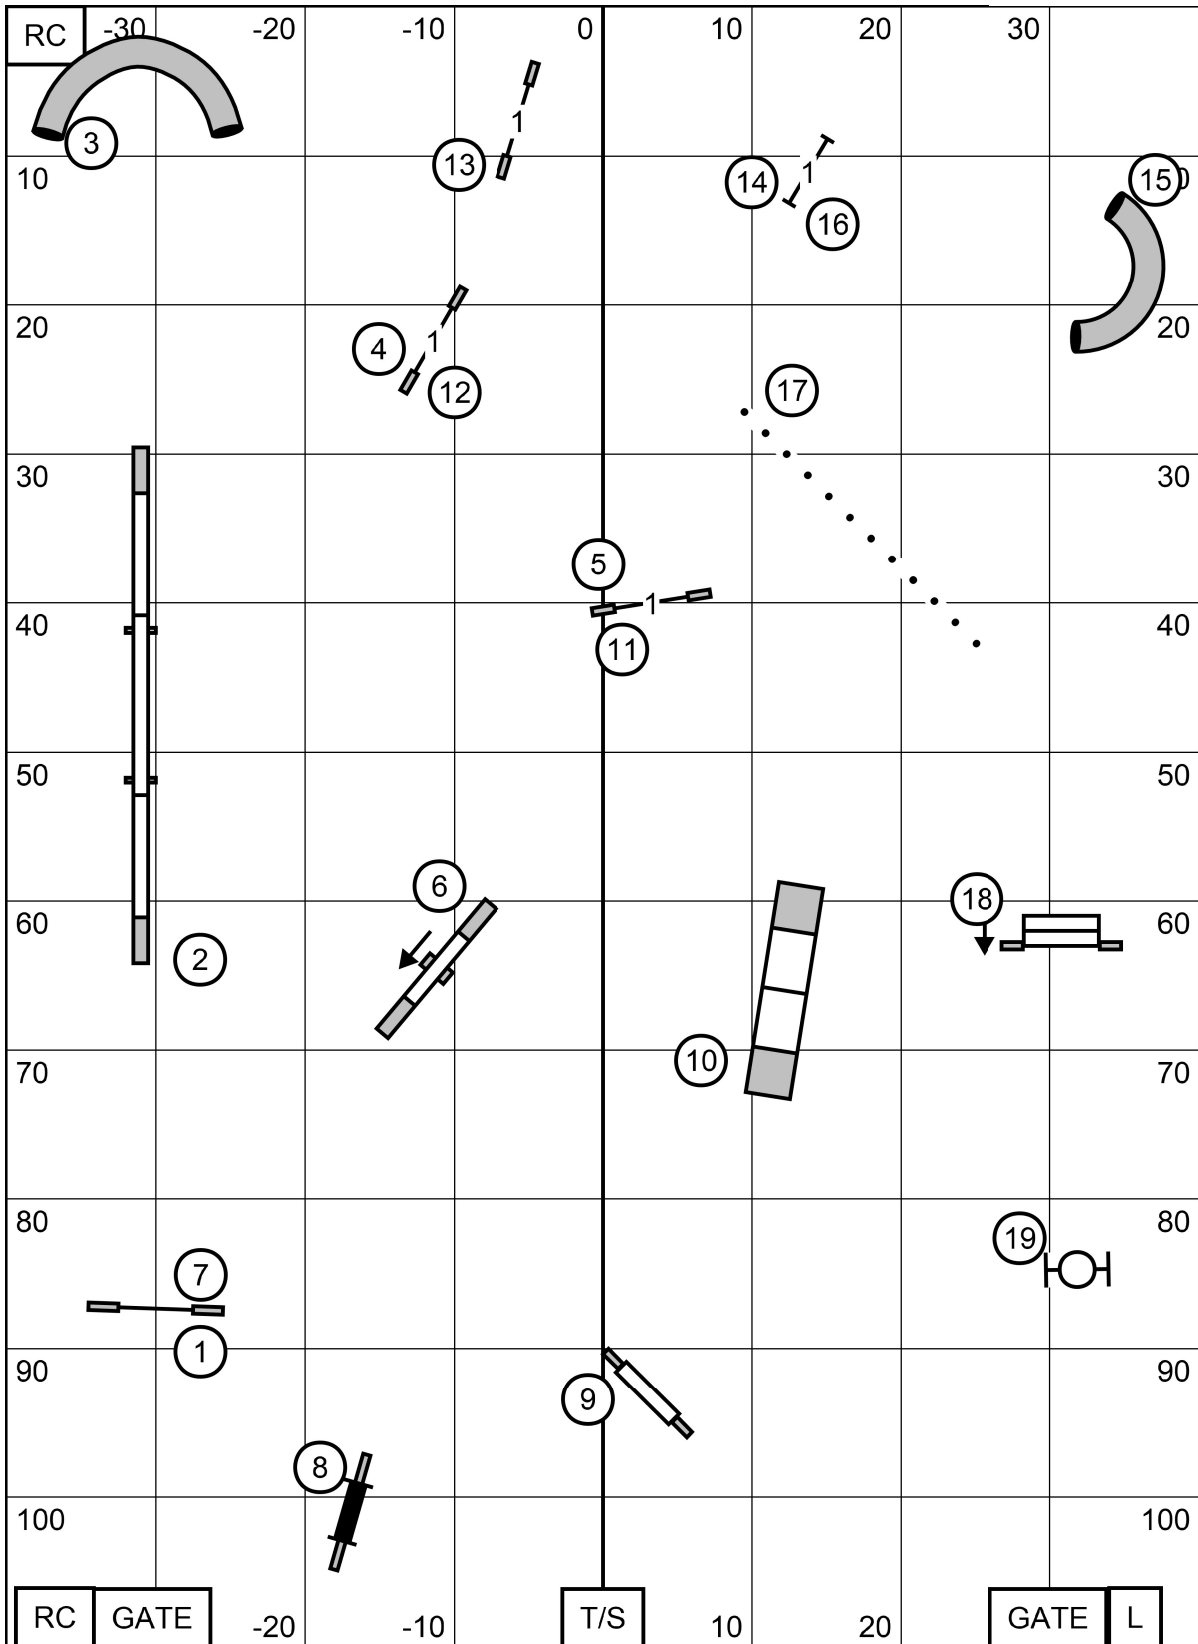

Master/Excellent Standard

Bloomsburg Runners Agility Club

Fast Times

New Cumberland, PA

September 20, 2025

JUDGE: Leslie Gregory