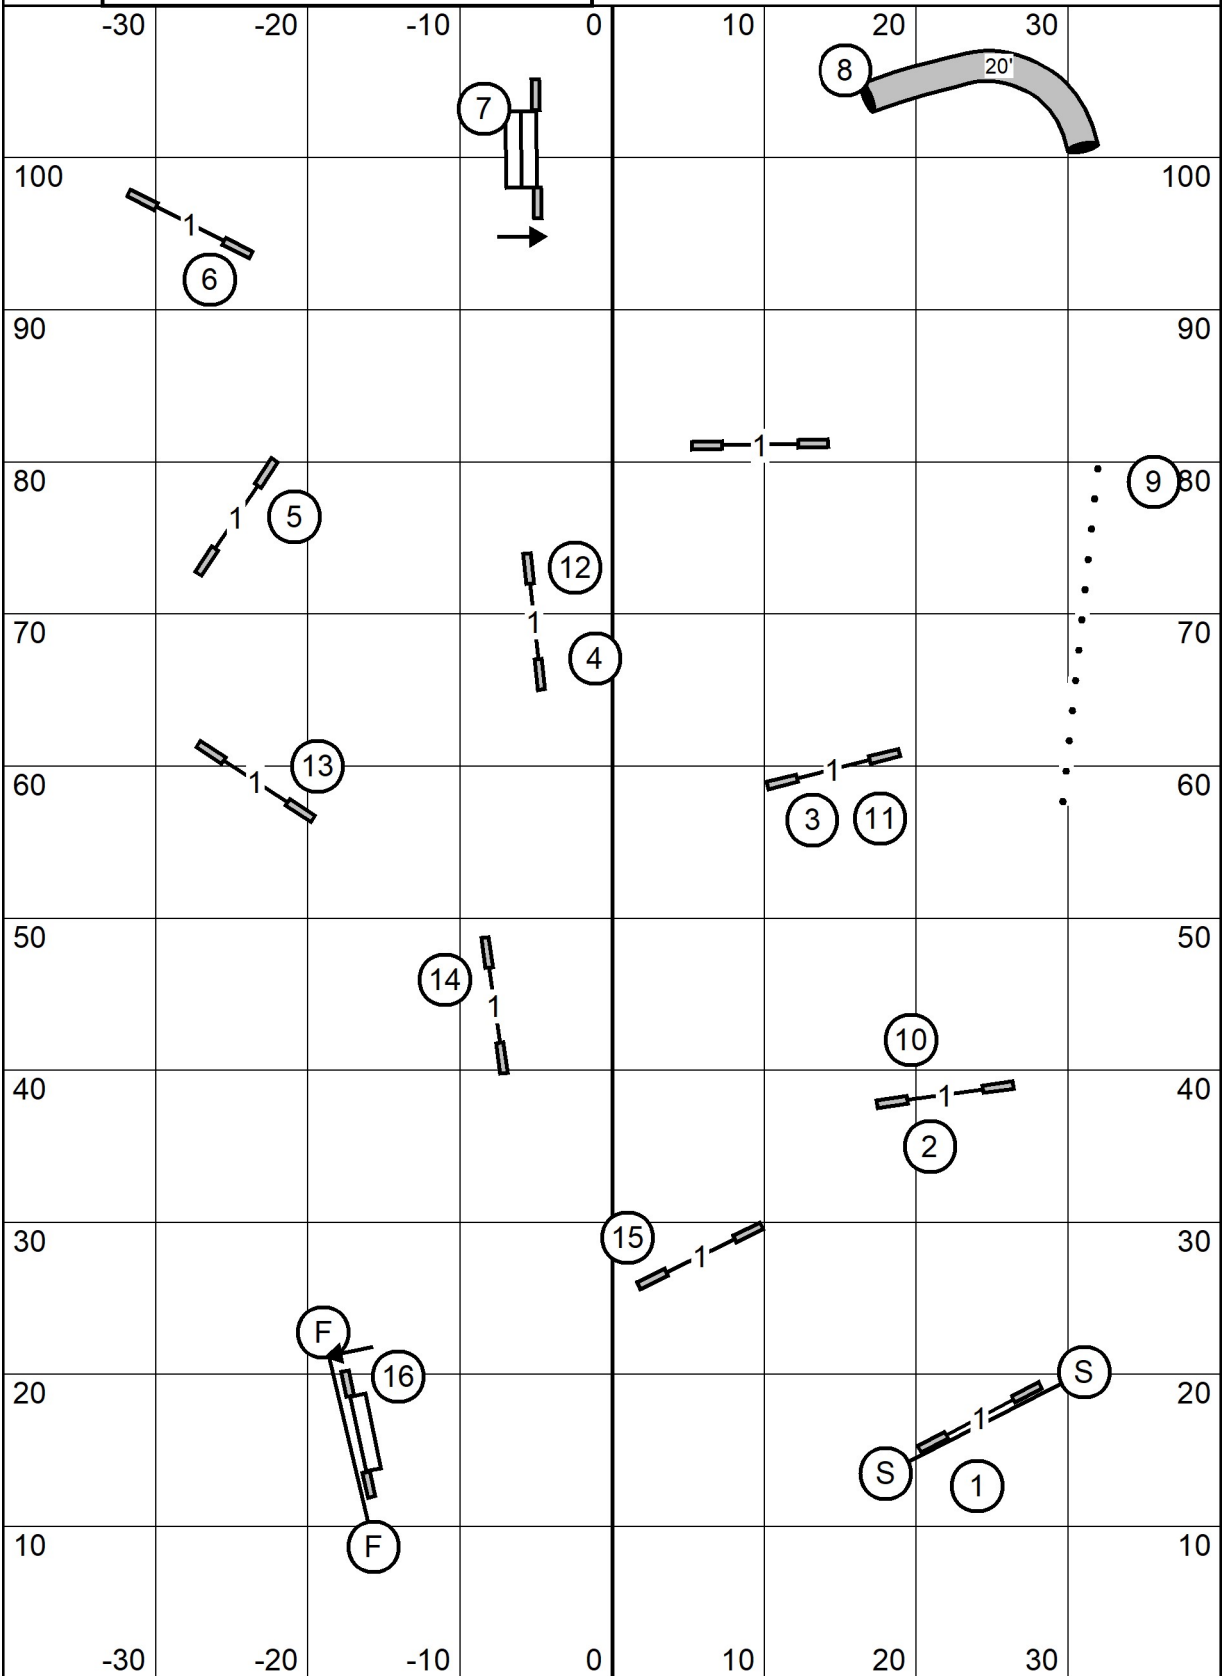

Bloomsburg Agility Runners' Club
Open /P JWW
Saturday 09/20/2025
Carol Mount
Indoors, Turf, E-Timing, 80x110