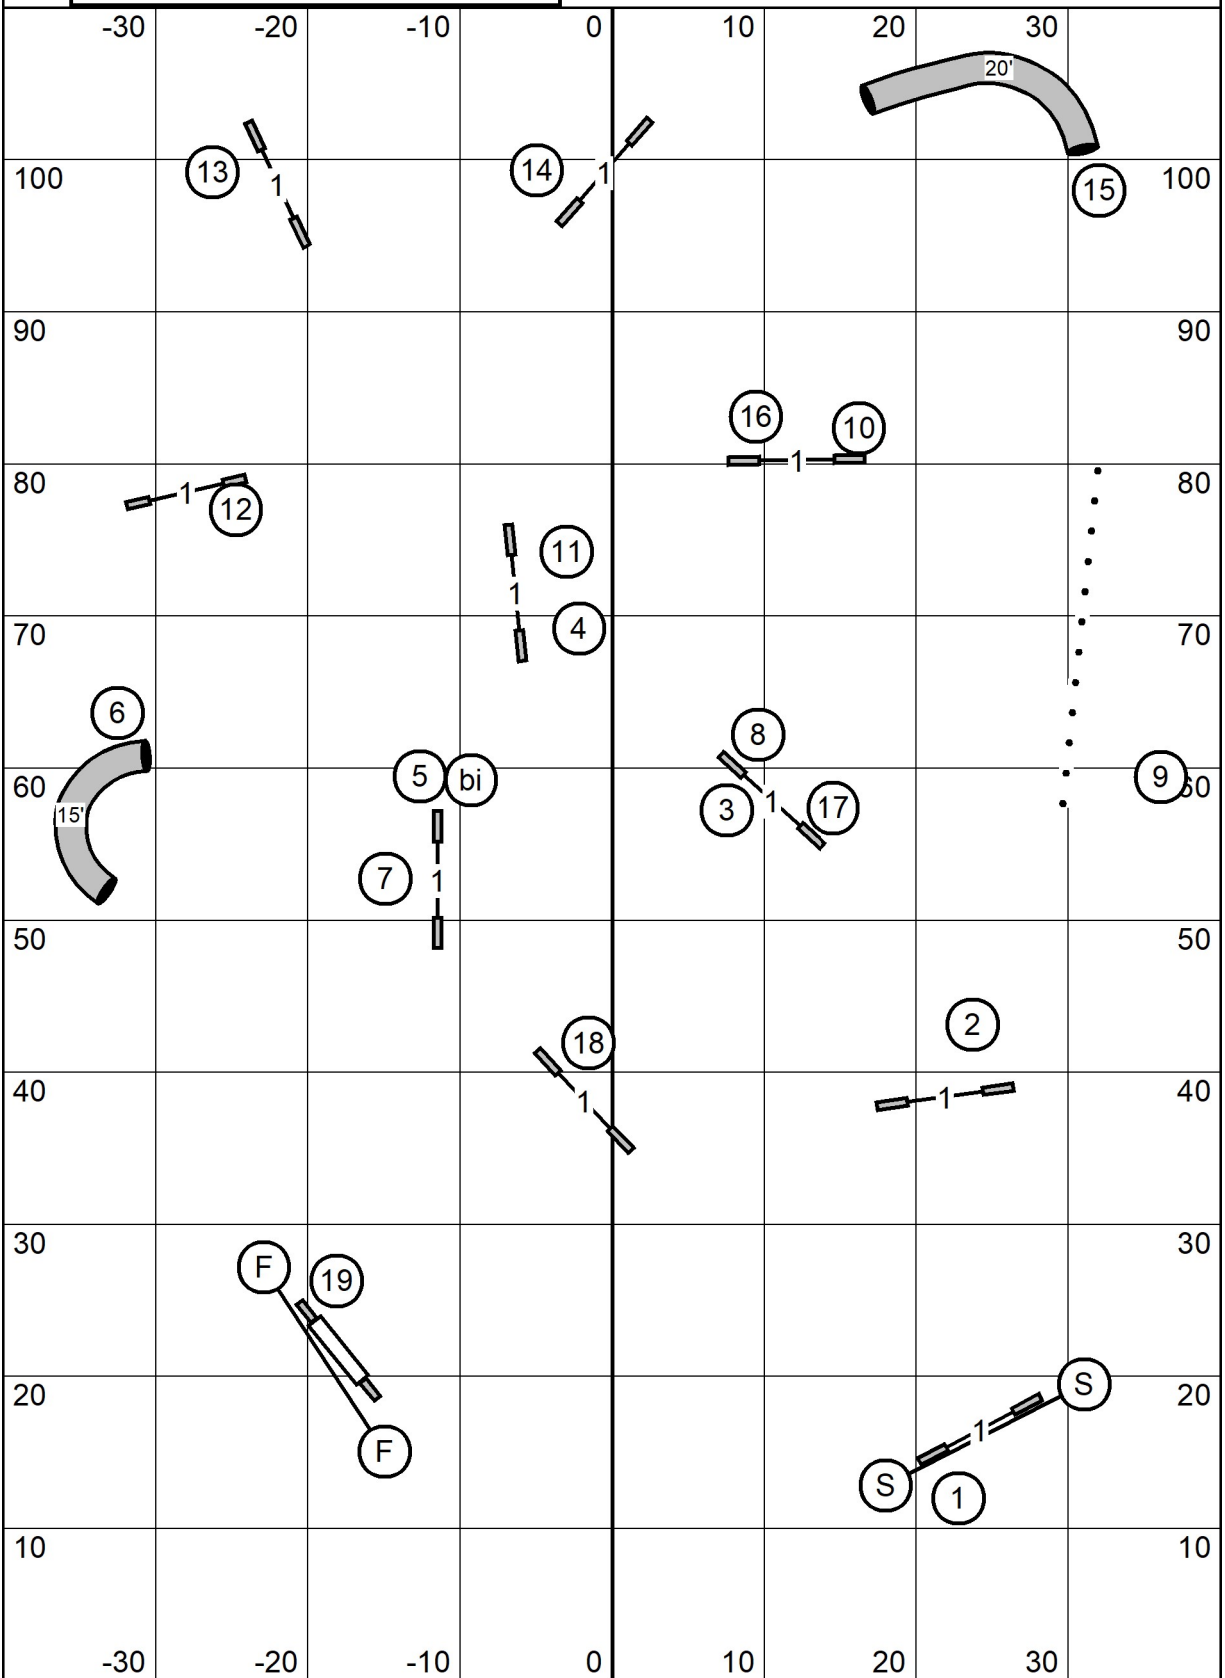

Bloomsburg Agility Runners' Club

Masters/Excellent/Open/Novice /P FAST

Saturday 09/20/2025

Carol Mount

Indoors, Turf, E-Timing, 80x110

Bidirectional start

M/E: Bonus 7-4-3 solid line

Open: Bonus 7-4-3 dotted line

Novice: Bonus 7-4 or 4-3 dashed line

Bloomsburg Agility Runners' Club
Master/Excellent /P JWW
 Saturday 09/20/2025
 Carol Mount
 Indoors, Turf, E-Timing, 80x110

Bloomsburg Agility Runners' Club
Premier /P JWW
 Saturday 09/20/2025
 Carol Mount
 Indoors, Turf, E-Timing, 80x110