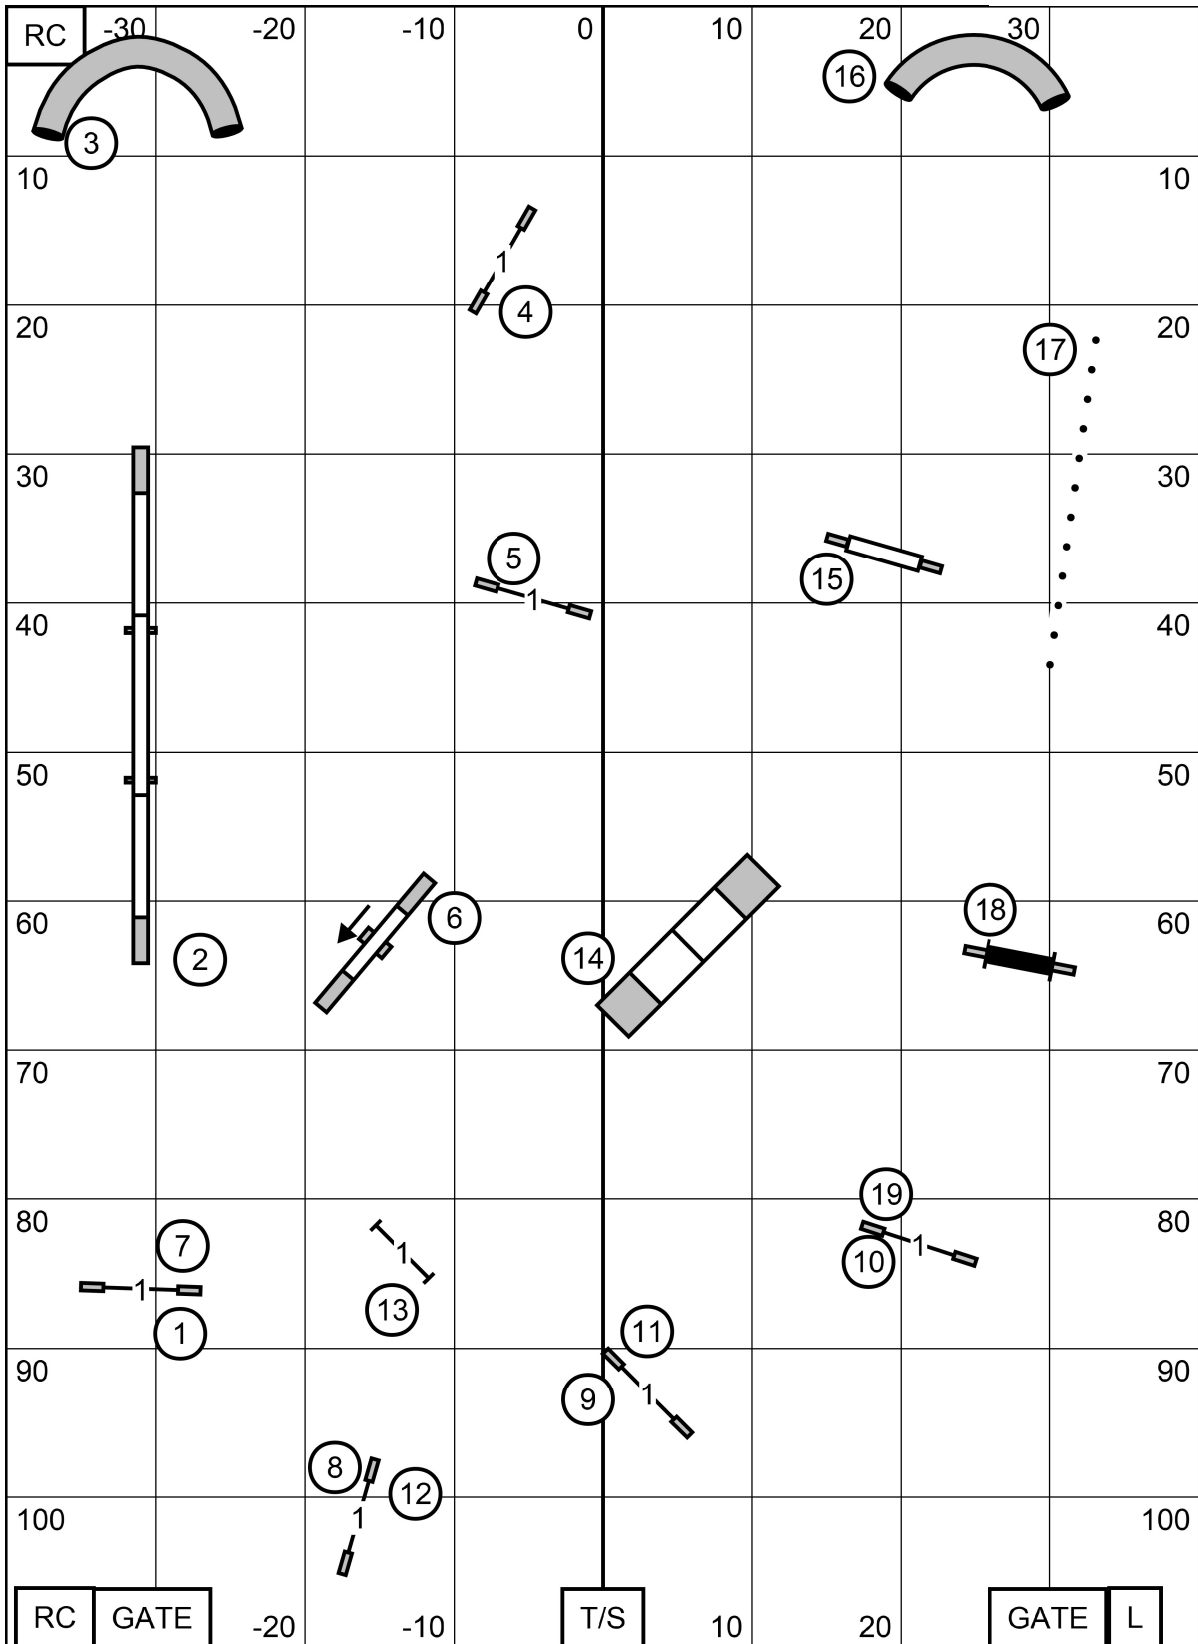

Premier Standard

Bloomsburg Runners Agility Club

Fast Times

New Cumberland, PA

September 20, 2025

JUDGE: Leslie Gregory