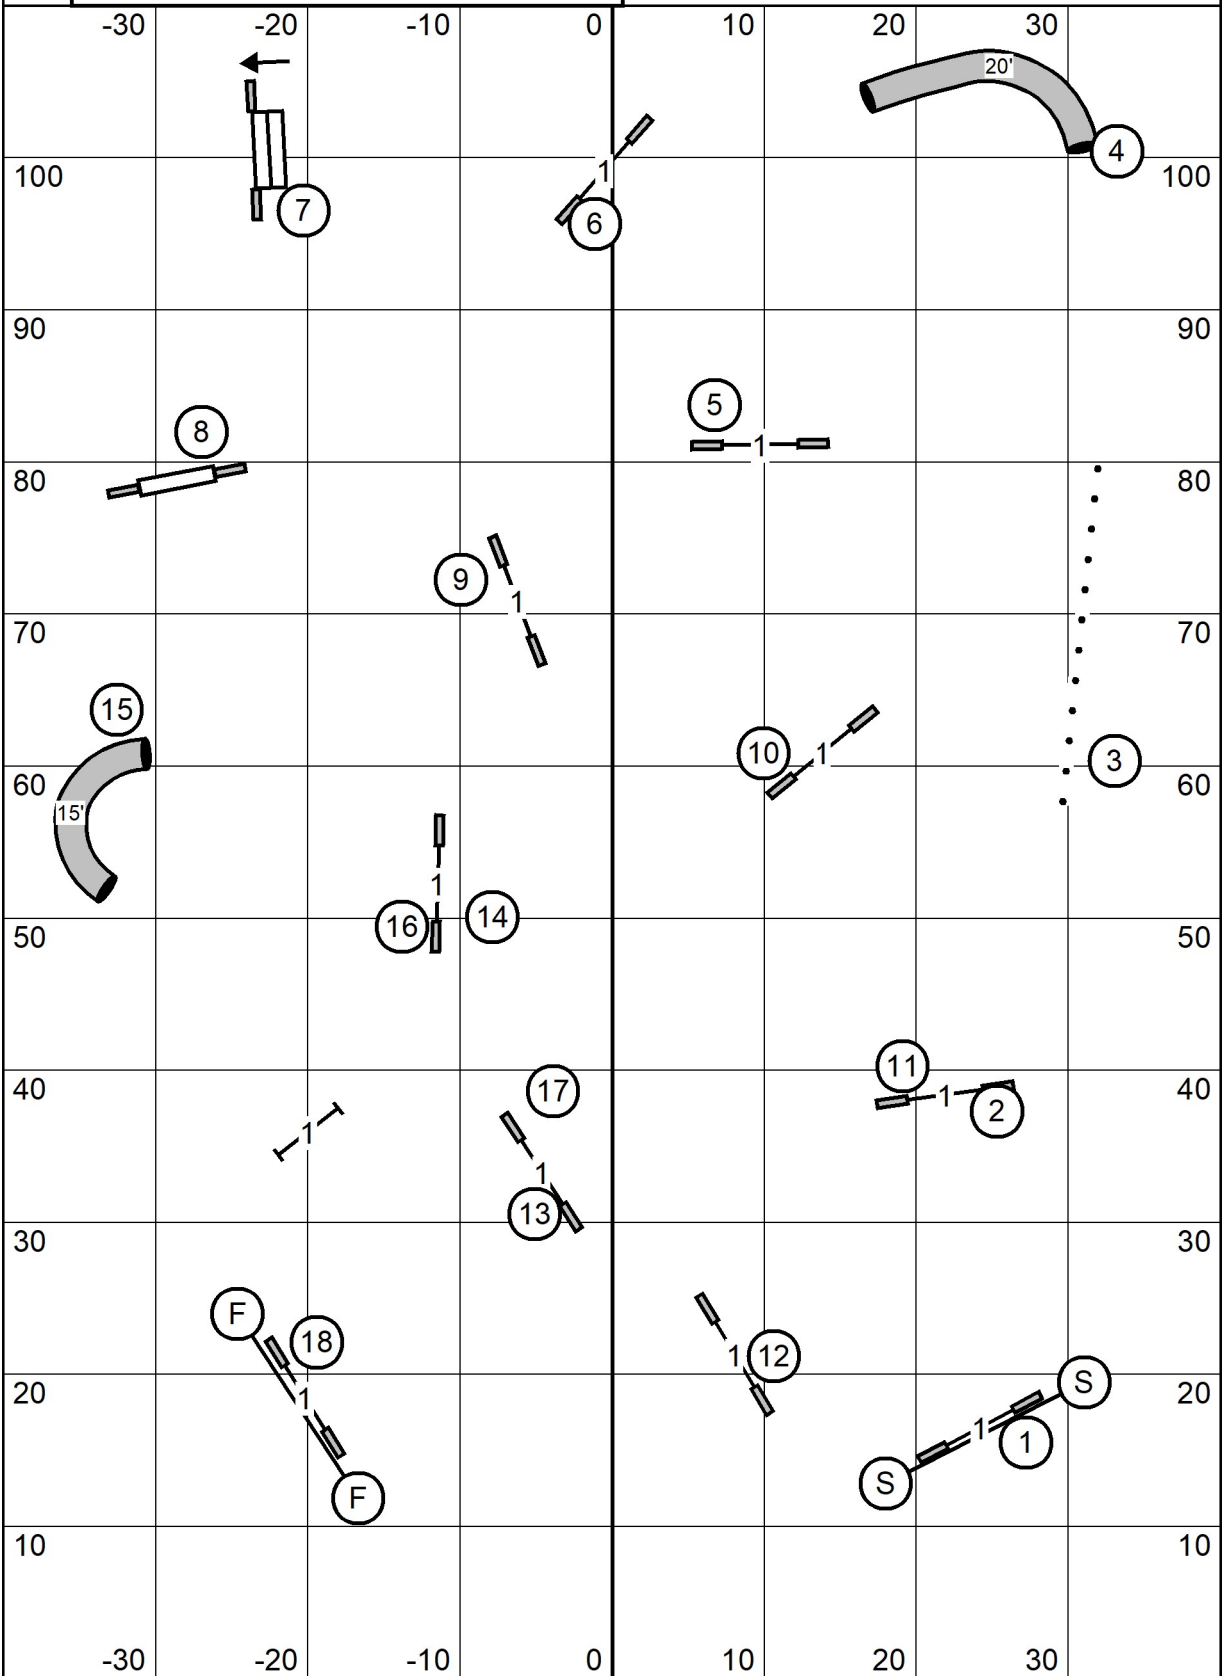

Bloomsburg Agility Runners' Club

Masters/Excellent/Open/Novice /P FAST

Saturday 09/20/2025

Carol Mount

Indoors, Turf, E-Timing, 80x110

Bidirectional start

M/E: Bonus 7-4-3 solid line

Open: Bonus 7-4-3 dotted line

Novice: Bonus 7-4 or 4-3 dashed line

Bloomsburg Agility Runners' Club
Master/Excellent /P JWW
 Saturday 09/20/2025
 Carol Mount
 Indoors, Turf, E-Timing, 80x110

Bloomsburg Agility Runners' Club
Premier /P JWW
 Saturday 09/20/2025
 Carol Mount
 Indoors, Turf, E-Timing, 80x110