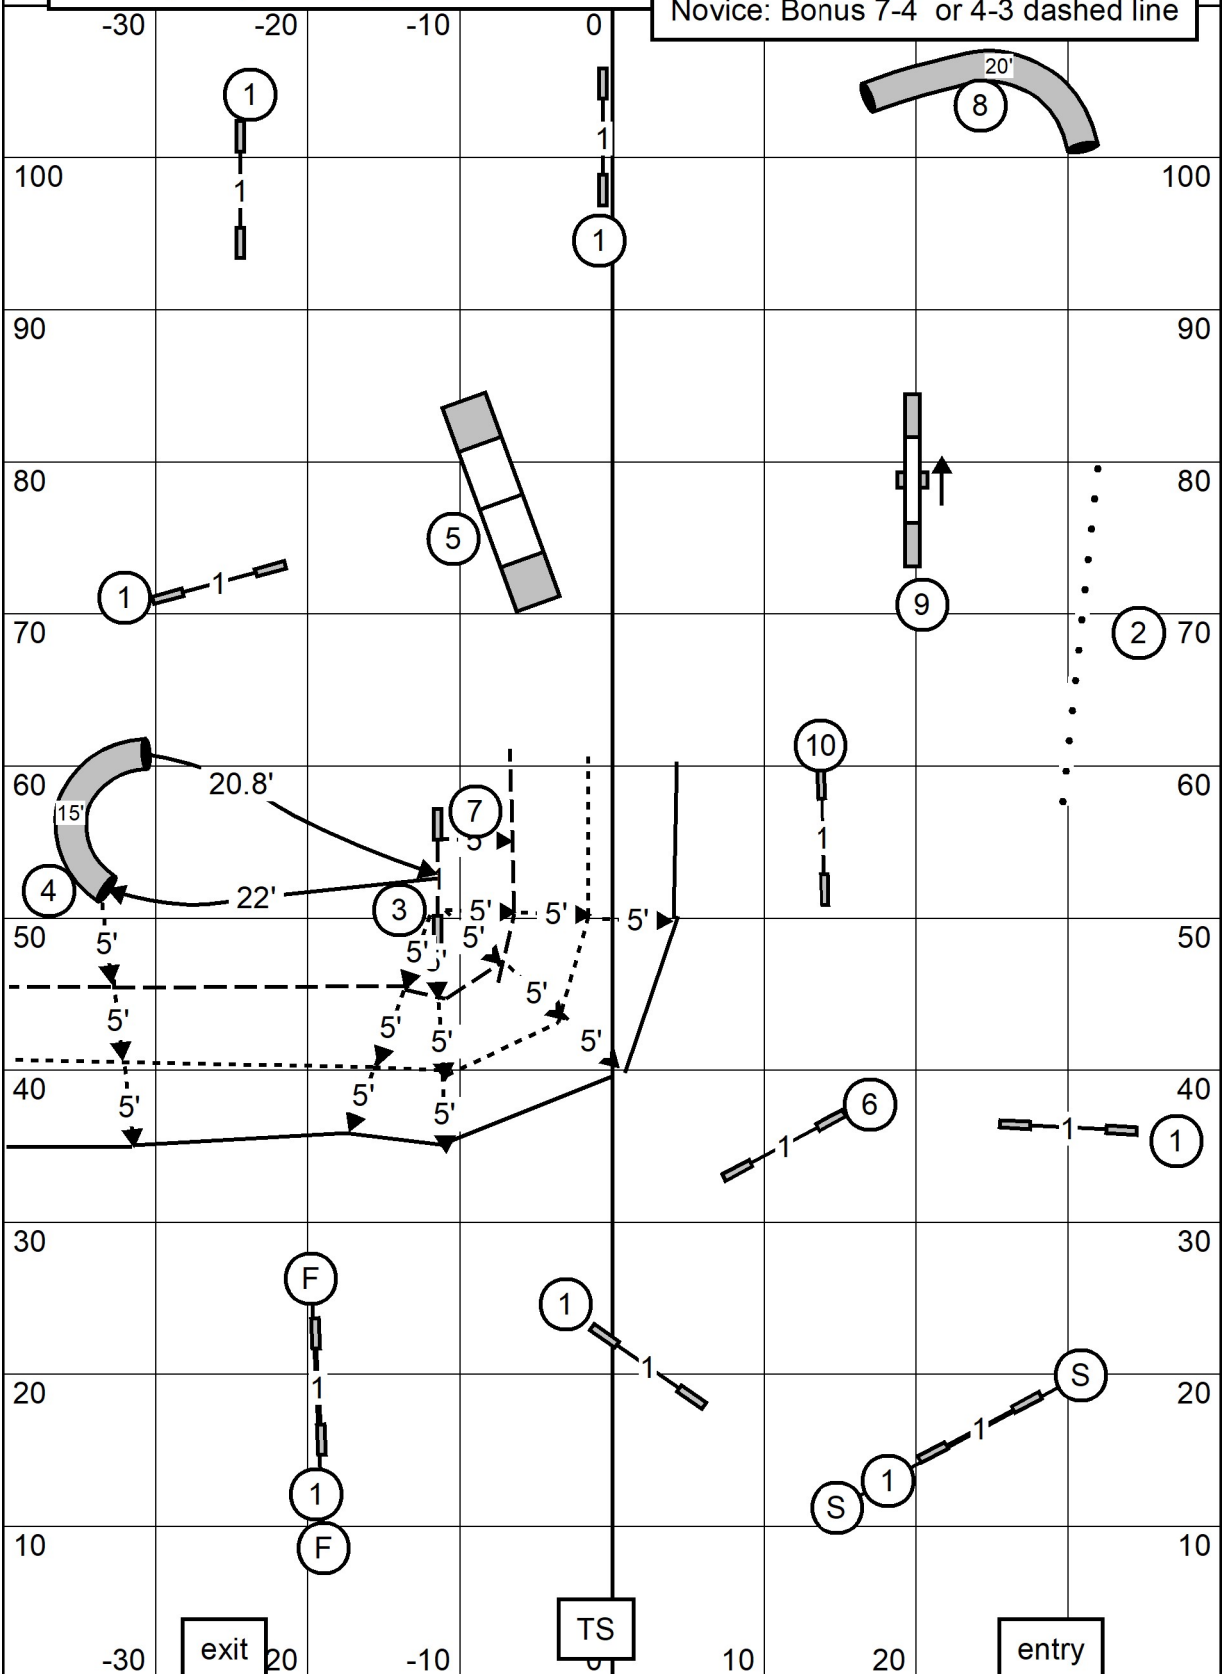

Bloomsburg Agility Runners' Club

Masters/Excellent/Open/Novice /P FAST

Saturday 09/20/2025

Carol Mount

Indoors, Turf, E-Timing, 80x110

Bidirectional start

M/E: Bonus 7-4-3 solid line

Open: Bonus 7-4-3 dotted line

Novice: Bonus 7-4 or 4-3 dashed line

Bloomsburg Agility Runners' Club
Master/Excellent /P JWW
 Saturday 09/20/2025
 Carol Mount
 Indoors, Turf, E-Timing, 80x110

Bloomsburg Agility Runners' Club
Premier /P JWW
 Saturday 09/20/2025
 Carol Mount
 Indoors, Turf, E-Timing, 80x110