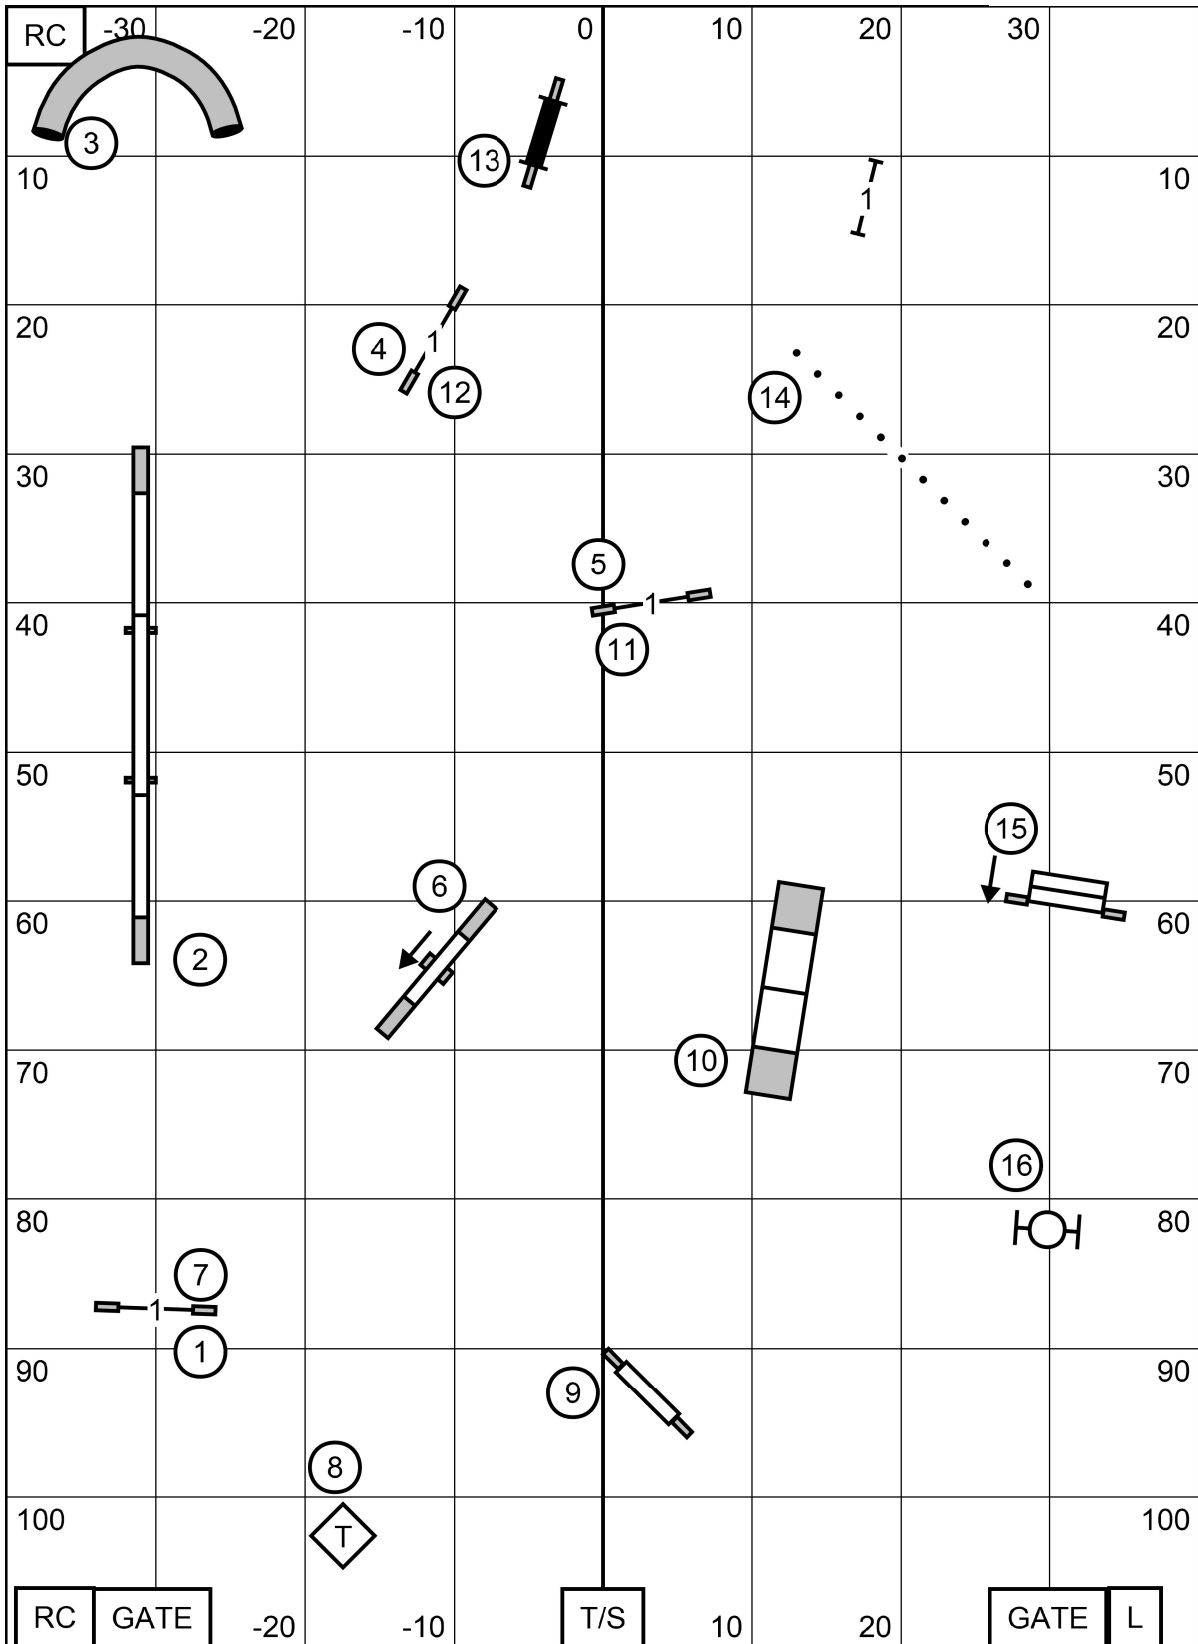

Open Standard

Bloomsburg Runners Agility Club

Fast Times

New Cumberland, PA

September 20, 2025

JUDGE: Leslie Gregory