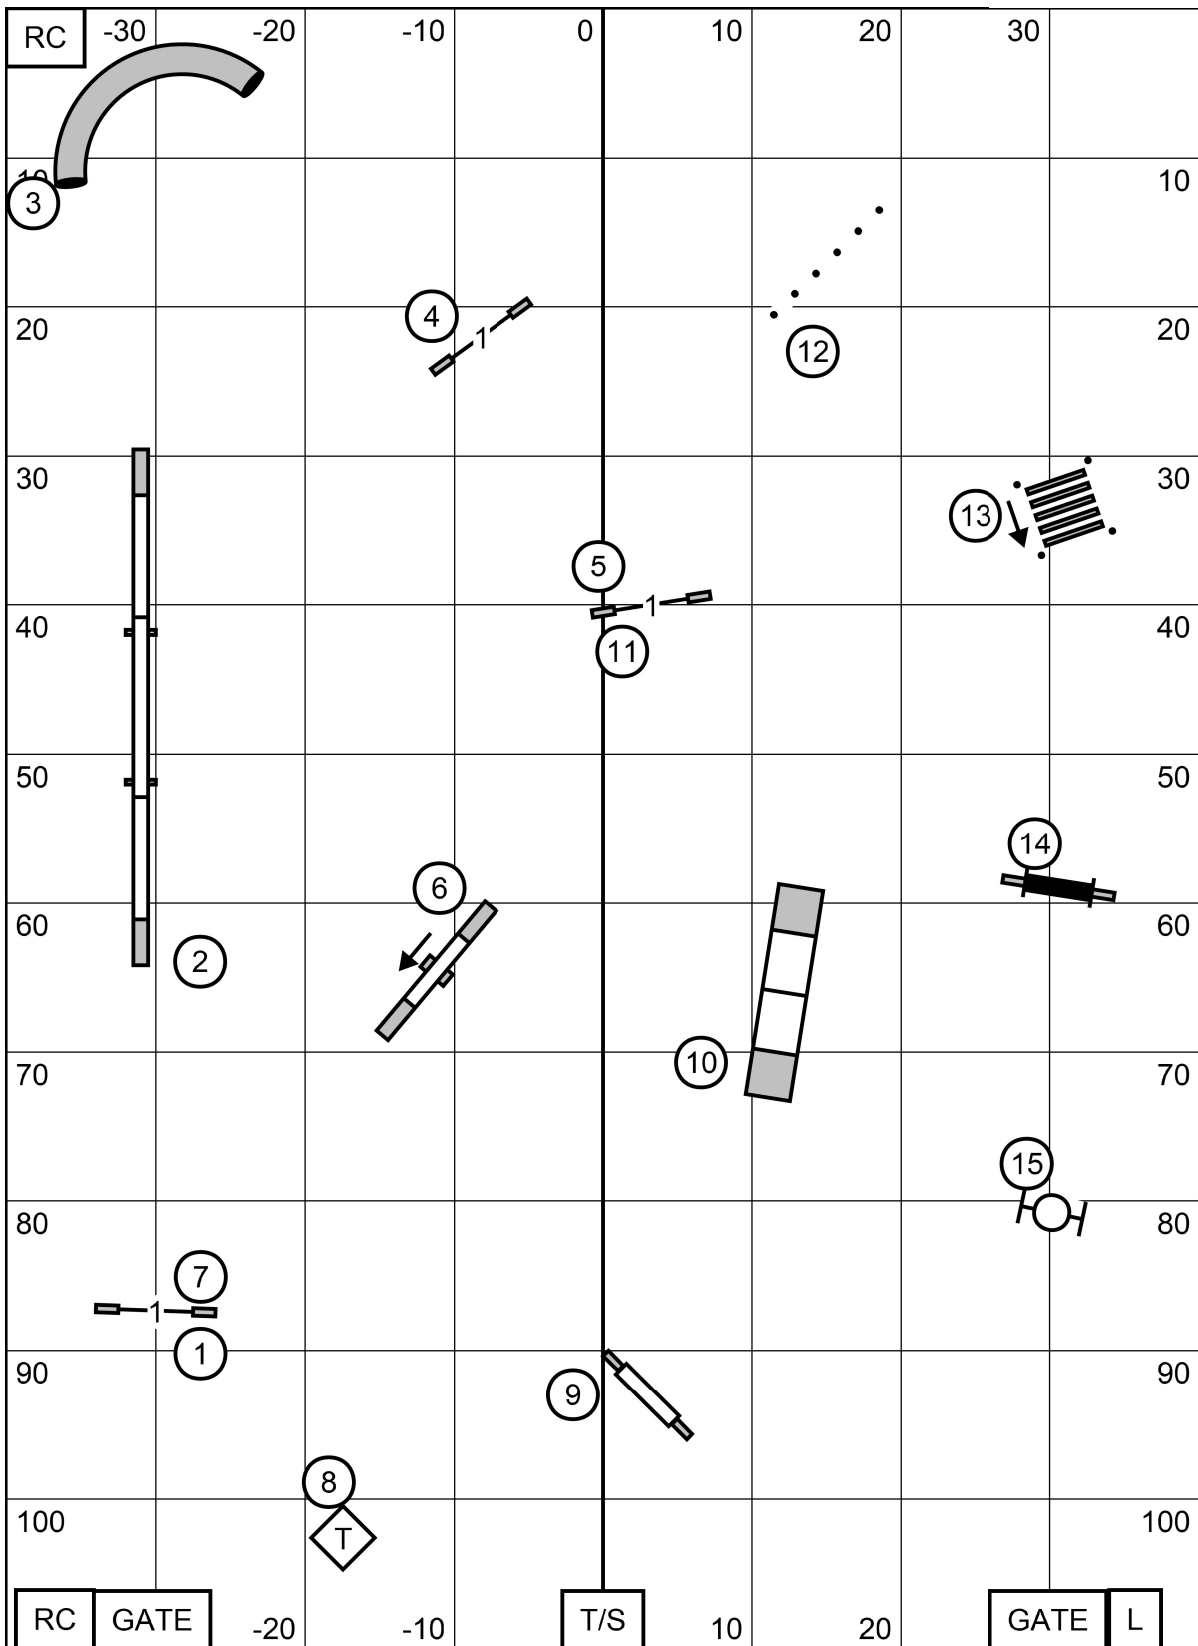

Novice Standard

Bloomsburg Runners Agility Club

Fast Times

New Cumberland, PA

September 20, 2025

JUDGE: Leslie Gregory