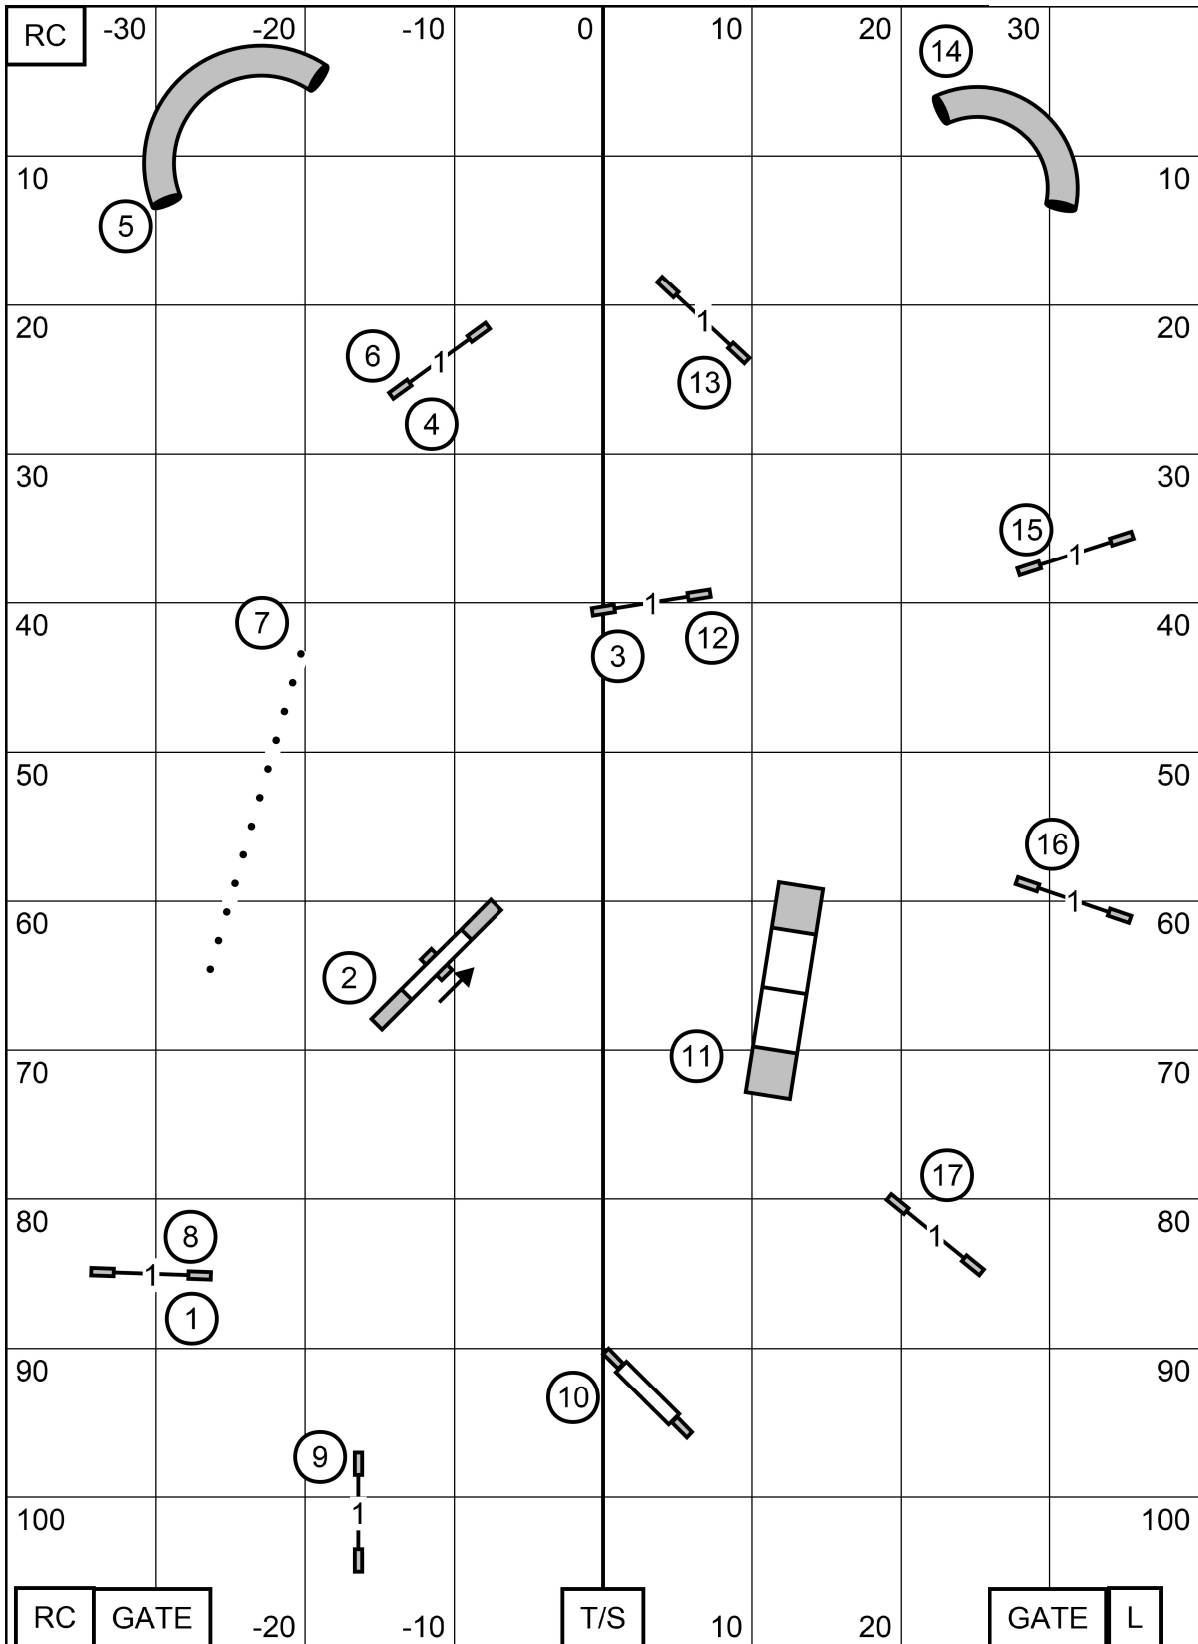

Bloomsburg Agility Runners' Club

Masters/Excellent/Open/Novice /P FAST

Saturday 09/20/2025

Carol Mount

Indoors, Turf, E-Timing, 80x110

Bidirectional start

M/E: Bonus 7-4-3 solid line

Open: Bonus 7-4-3 dotted line

Novice: Bonus 7-4 or 4-3 dashed line

Bloomsburg Agility Runners' Club
Master/Excellent /P JWW
 Saturday 09/20/2025
 Carol Mount
 Indoors, Turf, E-Timing, 80x110

Bloomsburg Agility Runners' Club
Premier /P JWW
 Saturday 09/20/2025
 Carol Mount
 Indoors, Turf, E-Timing, 80x110

Bloomsburg Agility Runners' Club
 Novice A/B/P JWW
 Saturday 09/20/2025
 Carol Mount
 Indoors, Turf, E-Timing, 80x110

Bloomsburg Agility Runners' Club
Open /P JWW
 Saturday 09/20/2025
 Carol Mount
 Indoors, Turf, E-Timing, 80x110