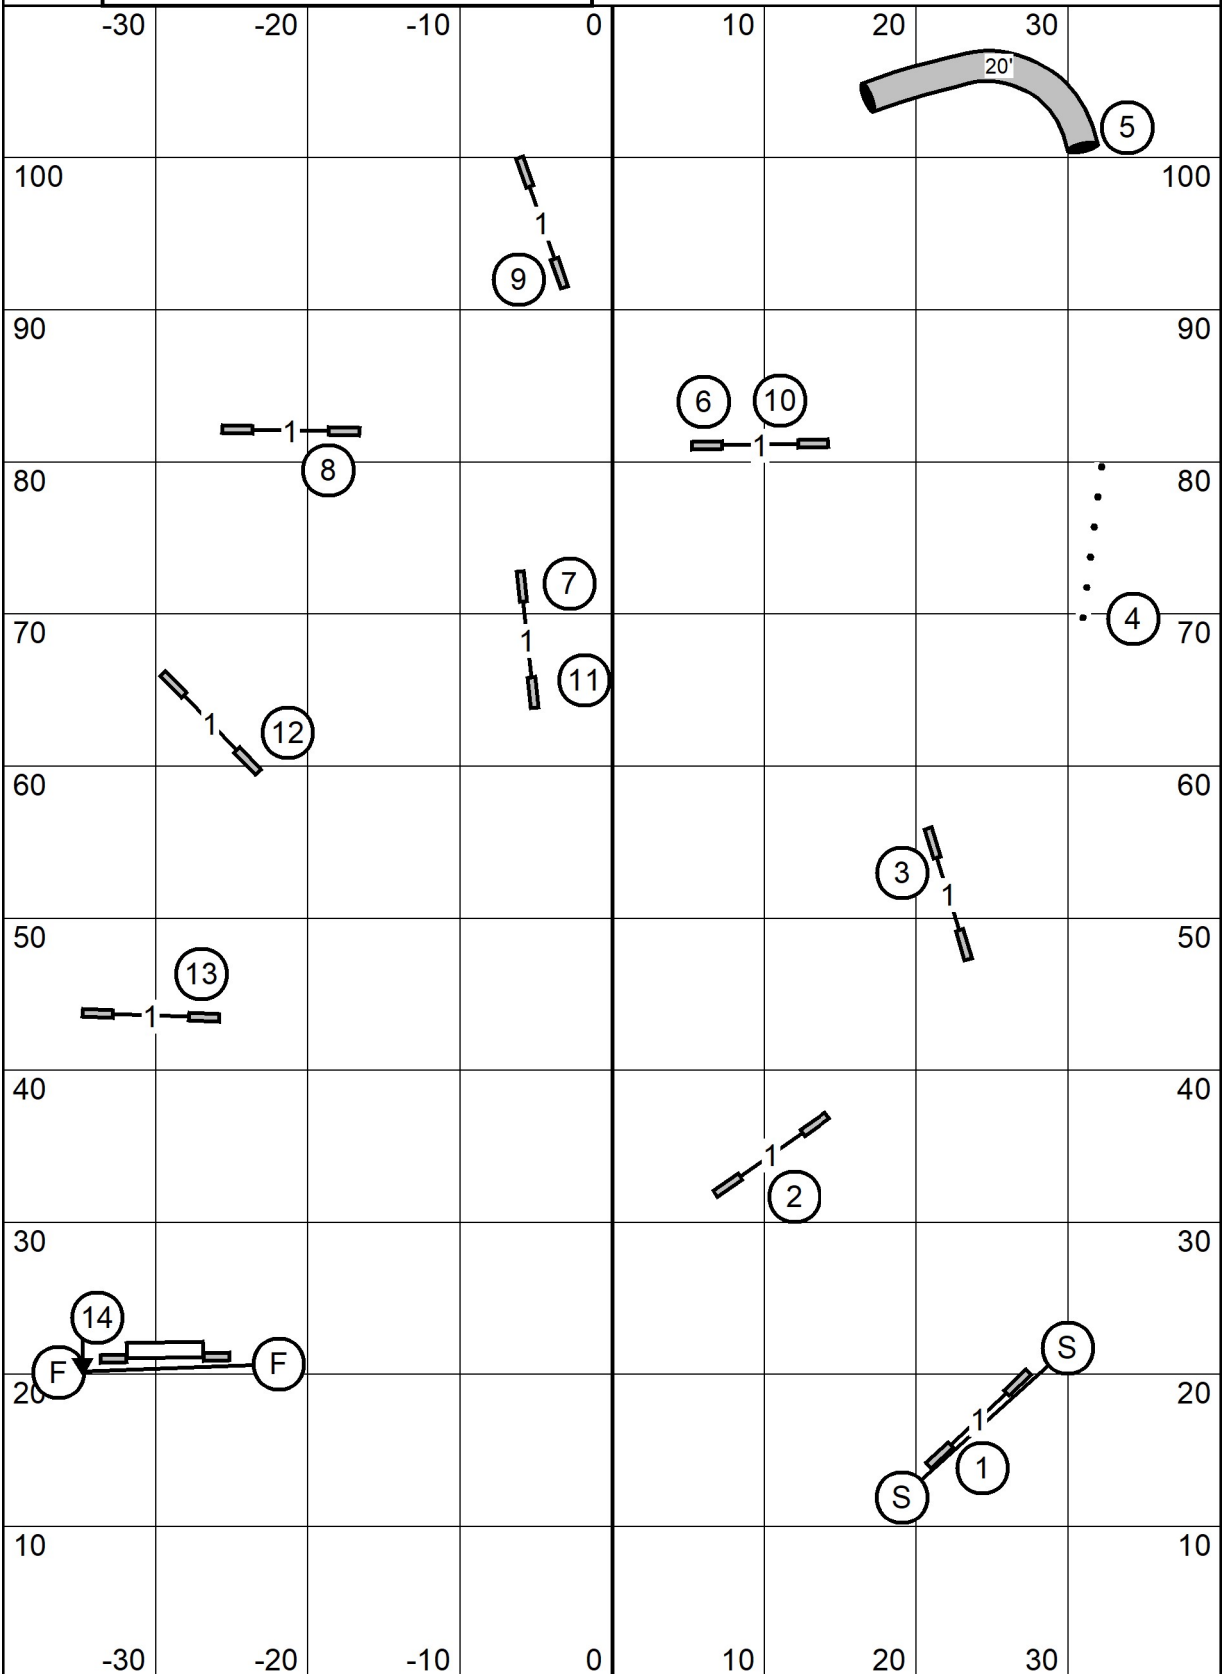

Bloomsburg Agility Runners' Club
Novice A/B/P JWW
Saturday 09/20/2025
Carol Mount
Indoors, Turf, E-Timing, 80x110