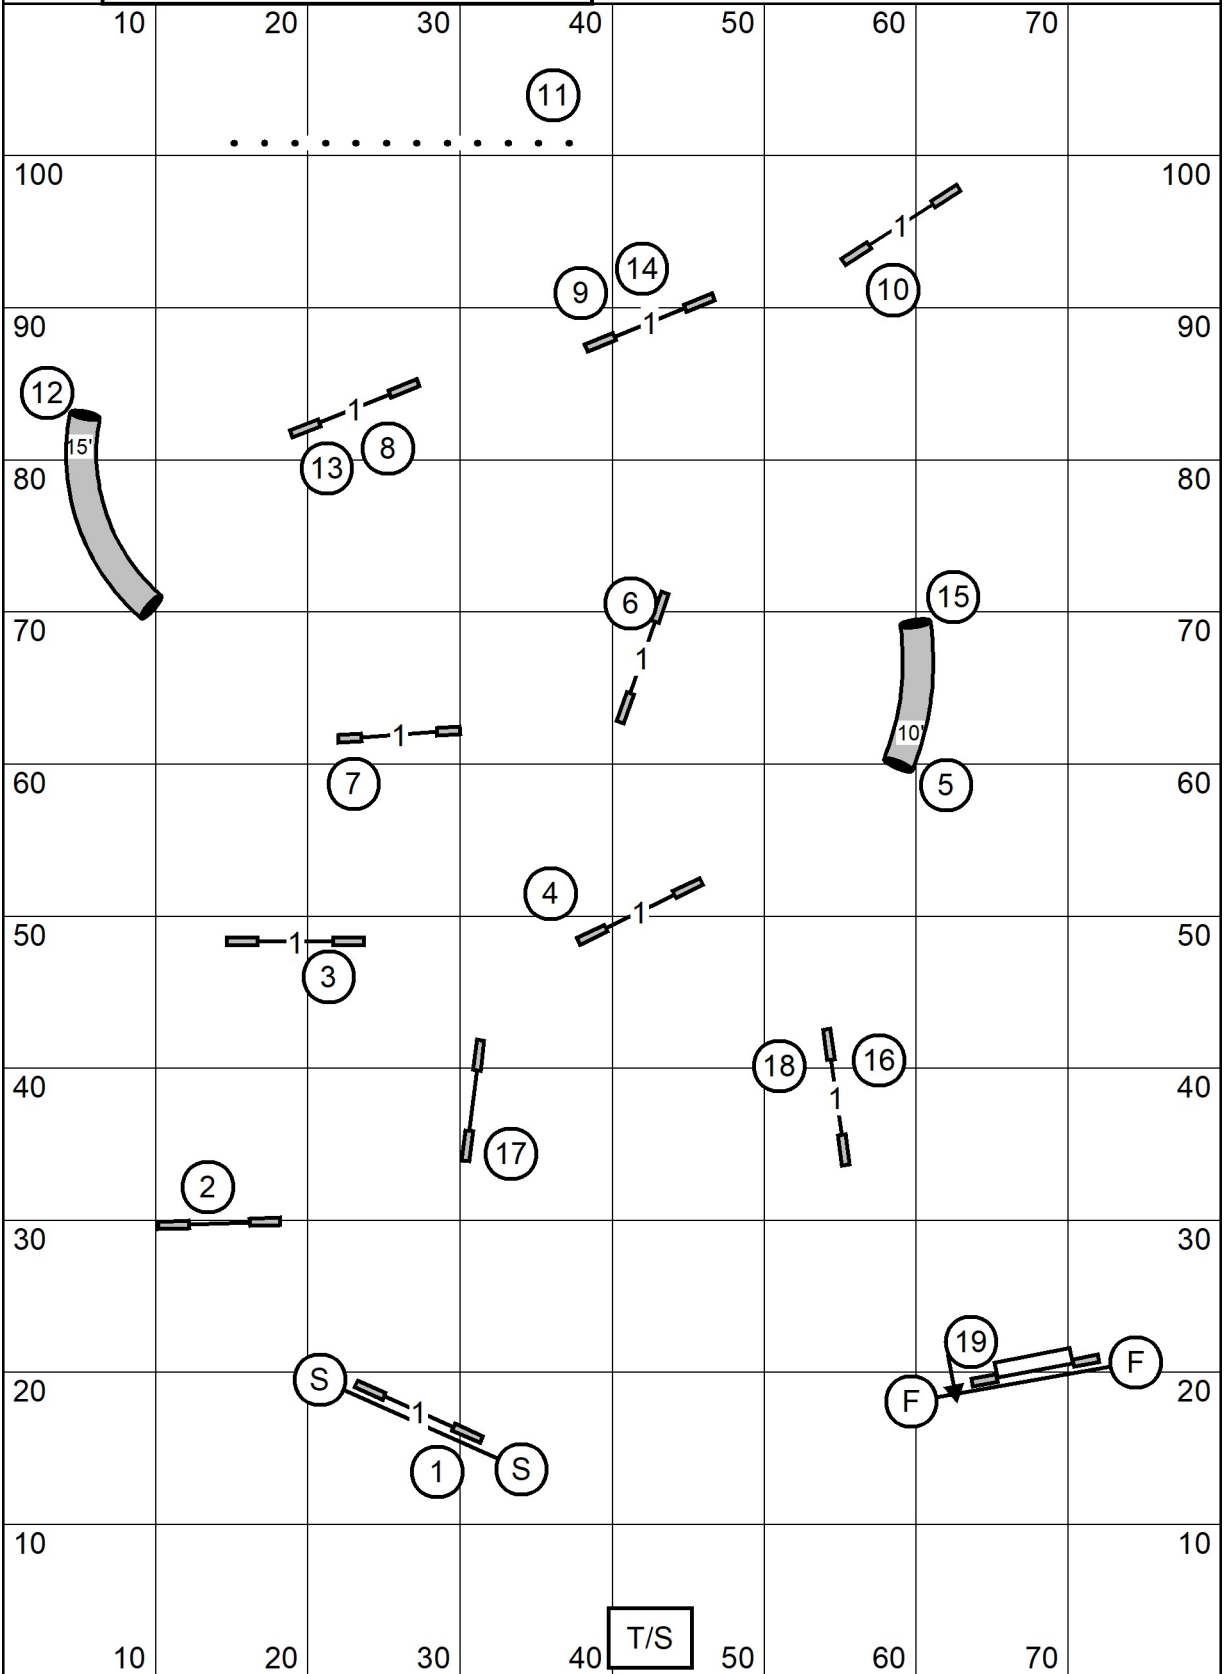

Bloomsburg Agility Runners' Club
Master/Excellent /P Standard
 Friday 09/19/2025
 Carol Mount
 Indoors, Turf, E-Timing, 80x110

Bloomsburg Agility Runners' Club
Premier /P JWW
 Friday 09/19/2025
 Carol Mount
 Indoors, Turf, E-Timing, 80x110