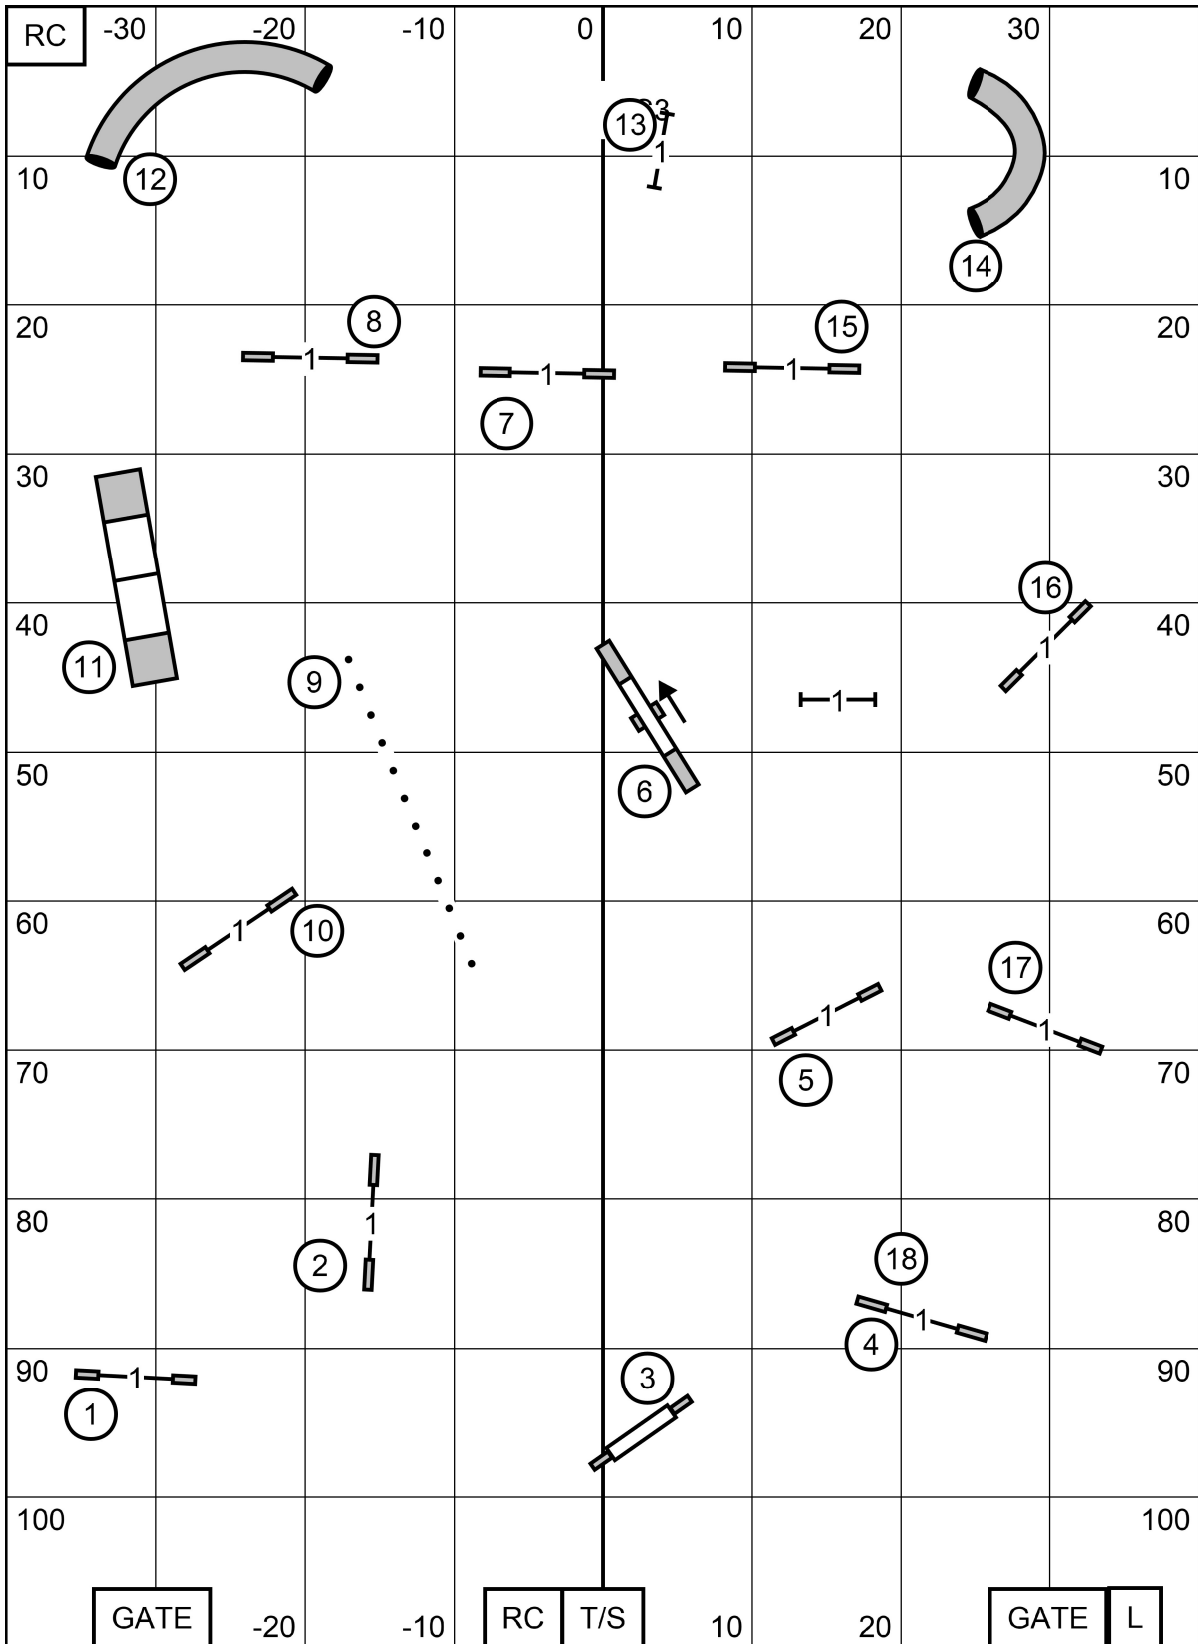

Time2Beat

Bloomsburg Runners Agility Club

Fast Times

New Cumberland, PA

September 19, 2025

JUDGE: Leslie Gregory