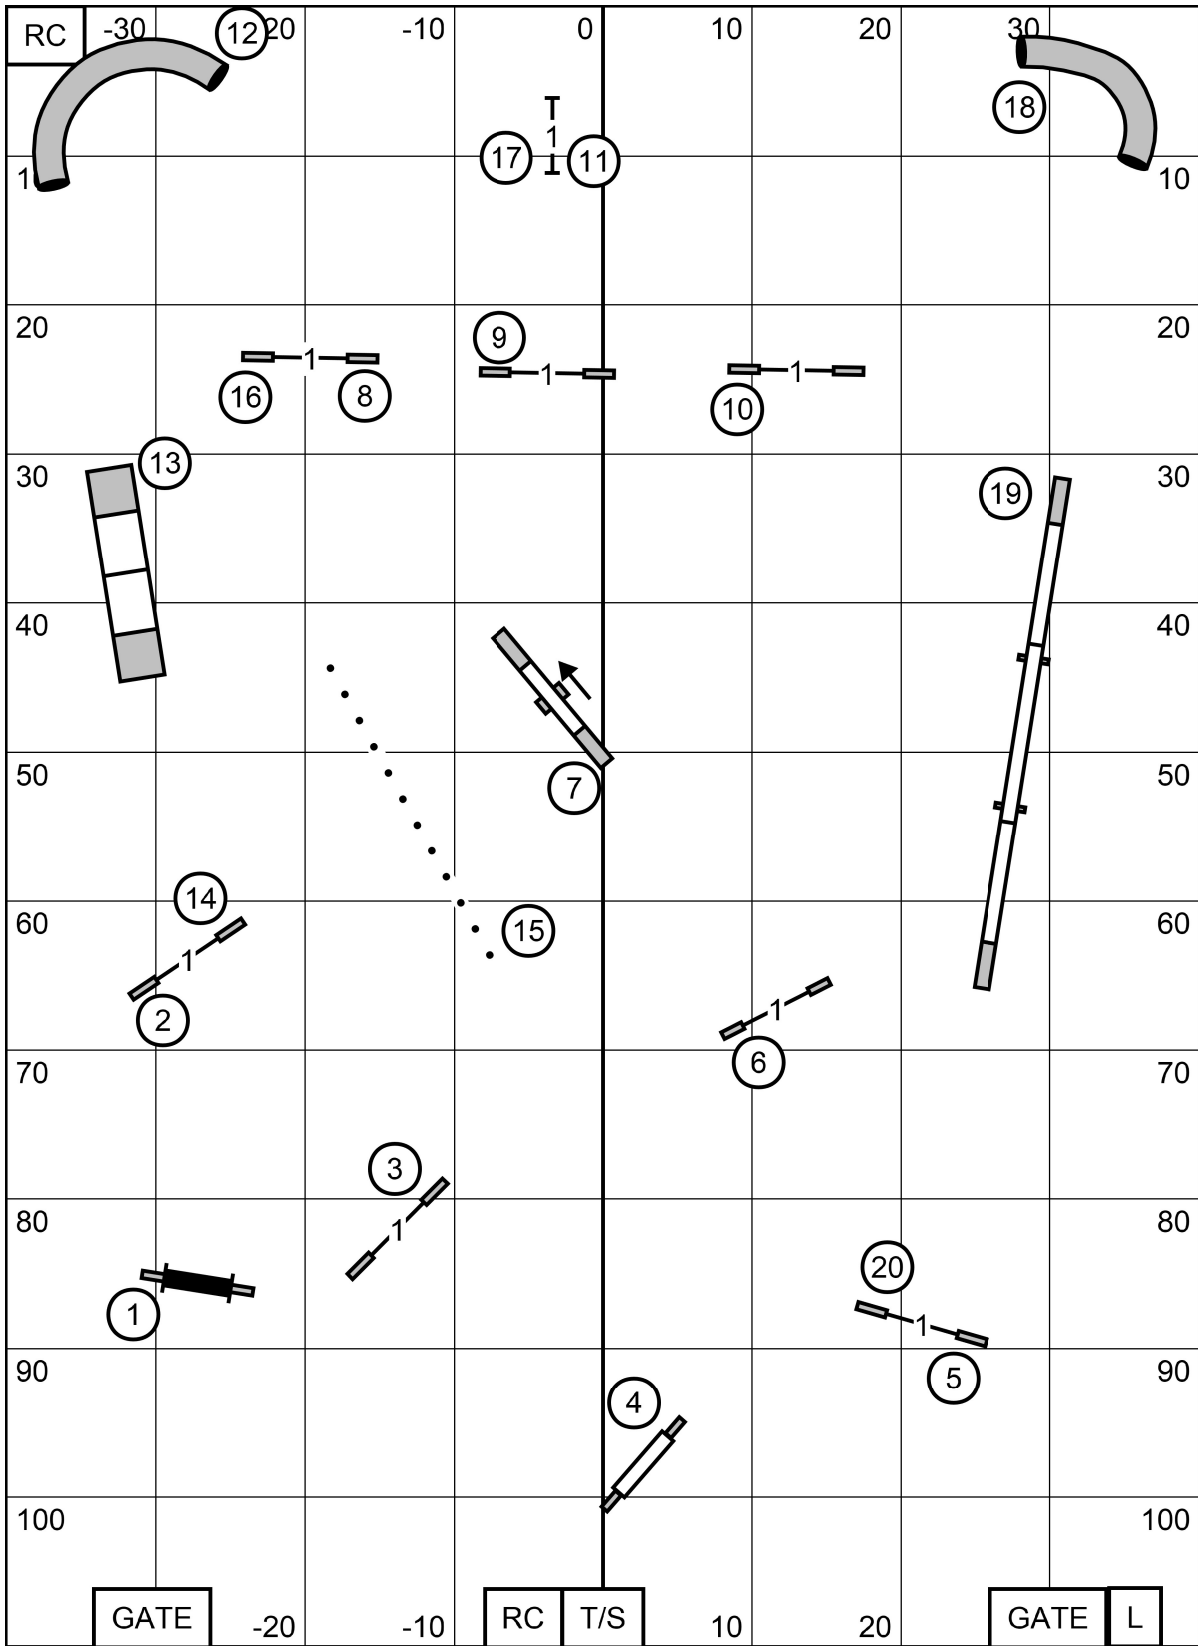

Premier Standard

Bloomsburg Runners Agility Club

Fast Times

New Cumberland, PA

September 19, 2025

JUDGE: Leslie Gregory