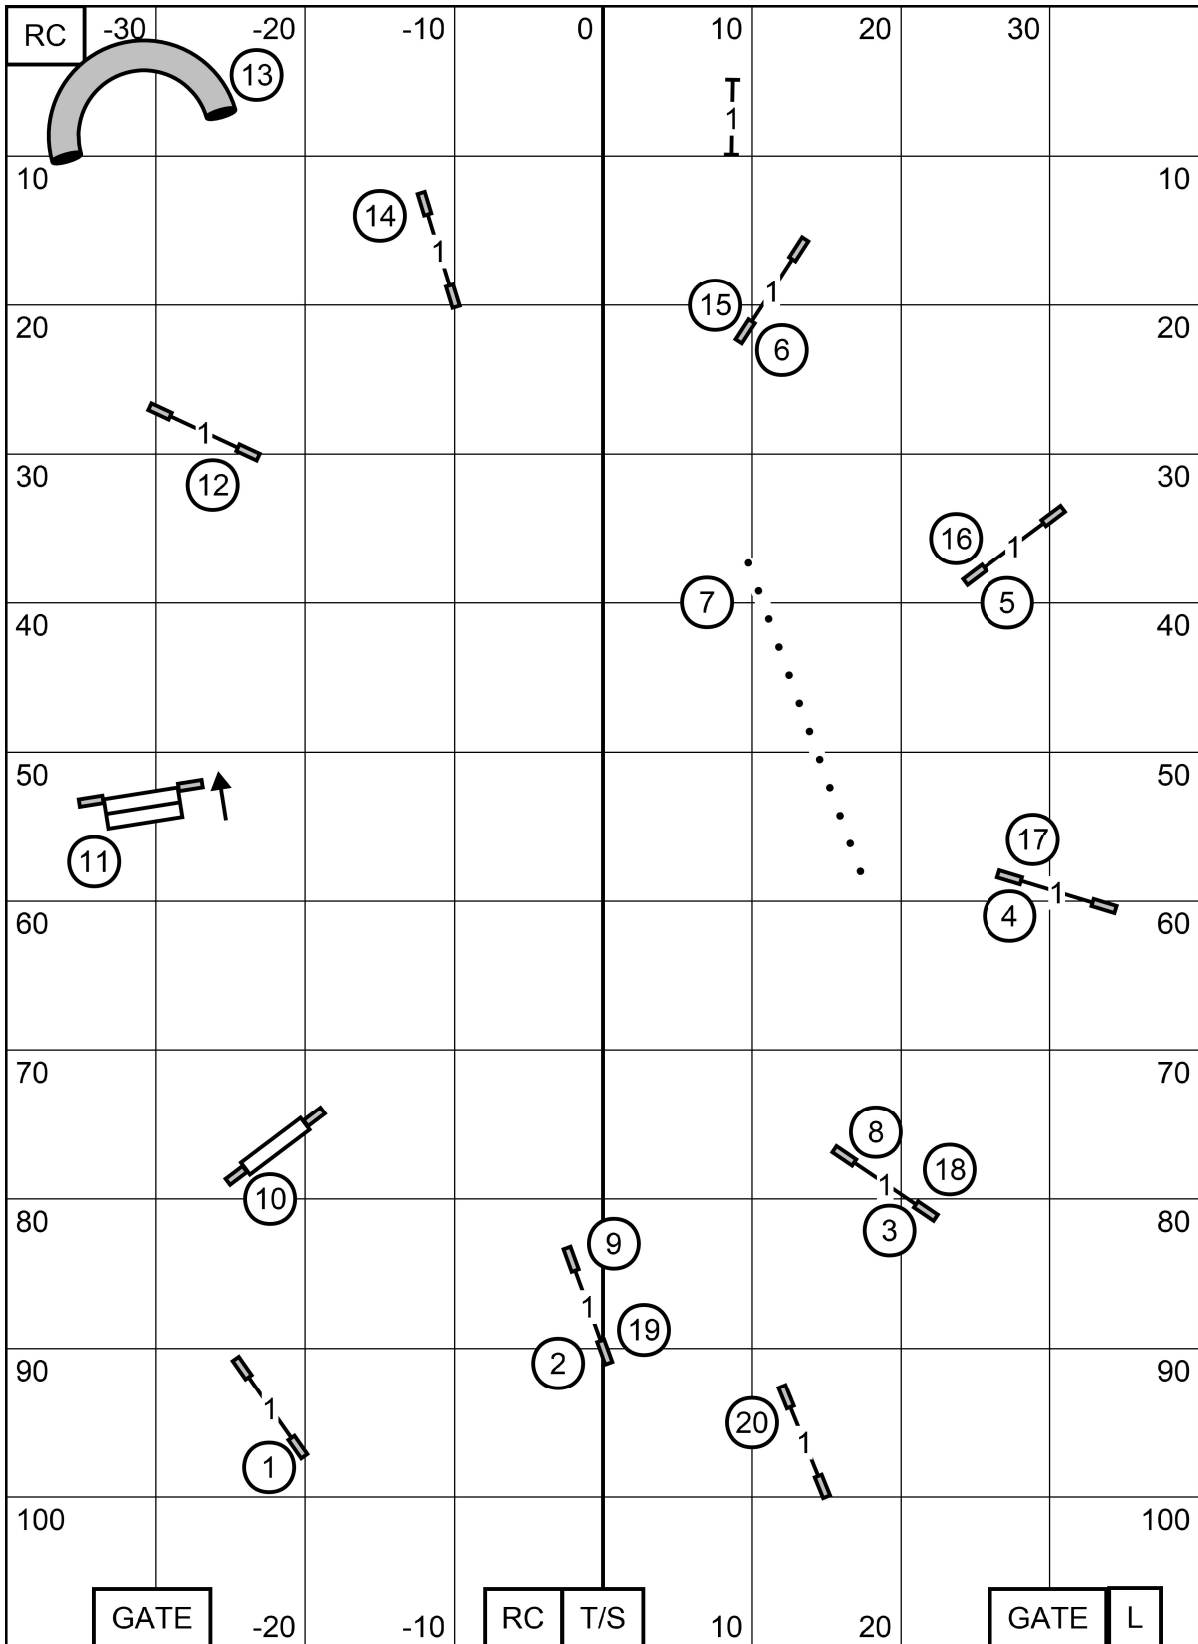

Premier JWW

Bloomsburg Runners Agility Club

Fast Times

New Cumberland, PA

September 19, 2025

JUDGE: Leslie Gregory

Master/Excellent JWW

Bloomsburg Runners Agility Club

Bloomsburg Agility Runners' Club
Time2Beat /P
 Friday 09/19/2025
 Carol Mount
 Indoors, Turf, E-Timing, 80x110