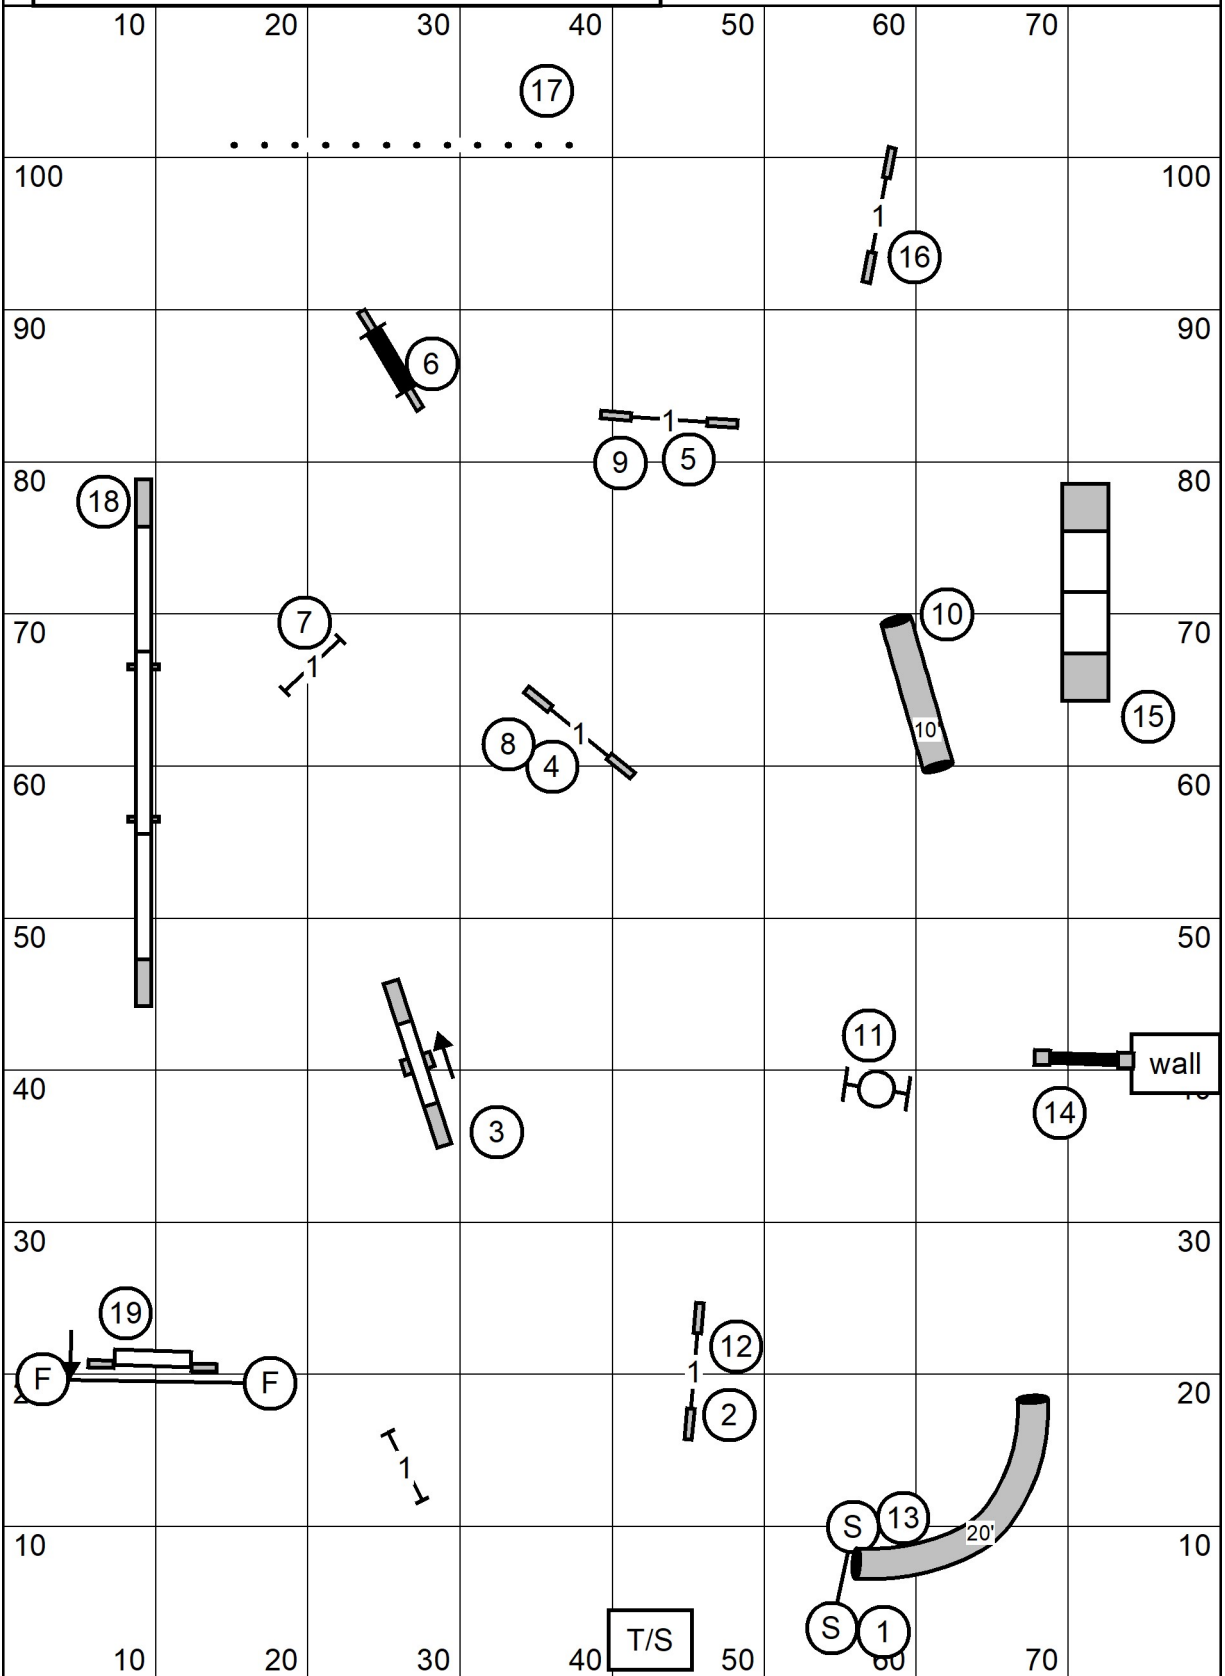

Bloomsburg Agility Runners' Club
Master/Excellent /P Standard
 Friday 09/19/2025
 Carol Mount
 Indoors, Turf, E-Timing, 80x110

Bloomsburg Agility Runners' Club
Premier /P JWW
 Friday 09/19/2025
 Carol Mount
 Indoors, Turf, E-Timing, 80x110