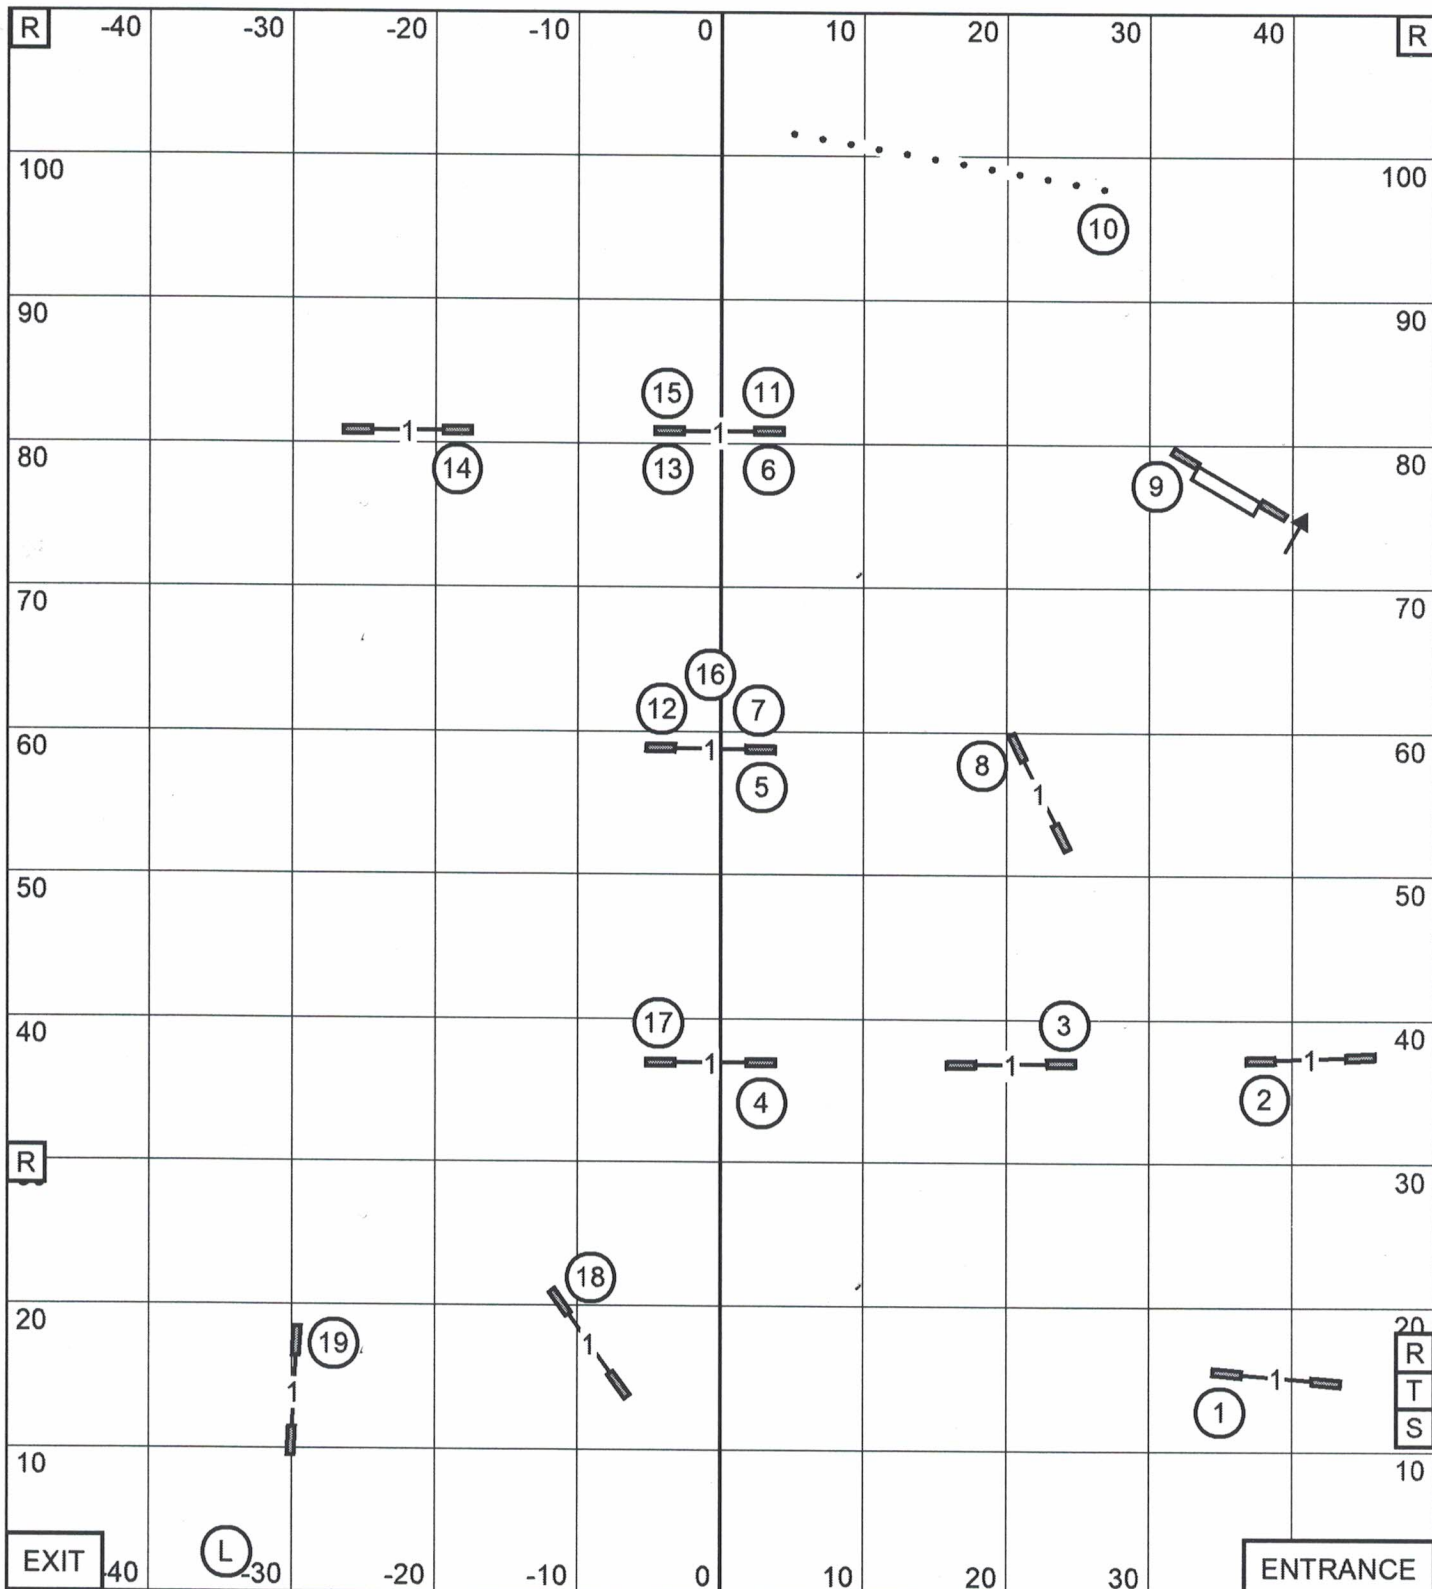

AGILITY ASSOCIATION OF CENTRAL NEW JERSEY
PREMIER JWW
AUGUST 3, 2025
Judge - Karen Wlodarski