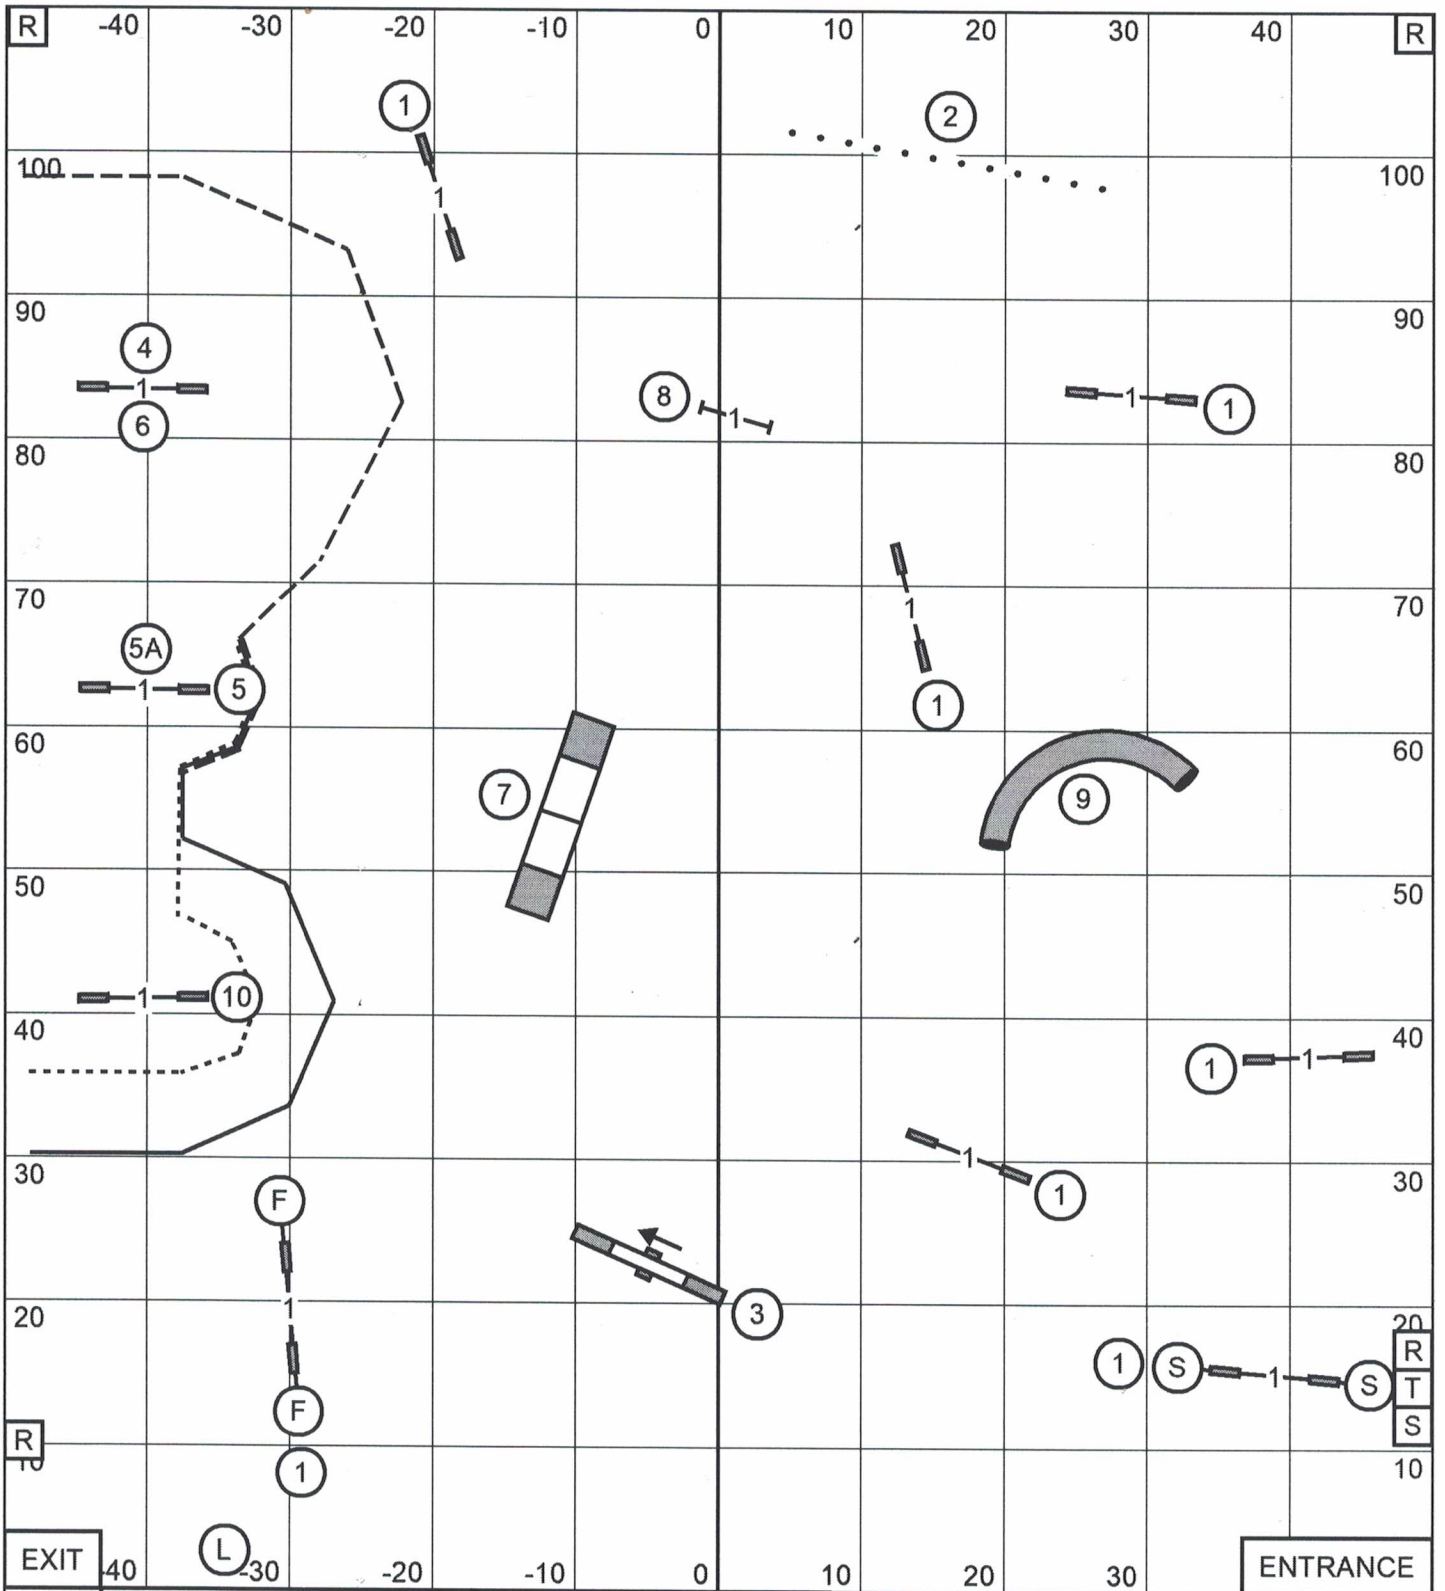

AGILITY ASSOCIATION OF CENTRAL NEW JERSEY
F - A - S - T
AUGUST 3, 2025
Judge - Karen Wlodarski

Send Bonus:
EXC / MAS (---) - 4-5A-6
OPEN (—) - 5-10 or 10-5
NOVICE (- - - -) - 5-10 or 10-5