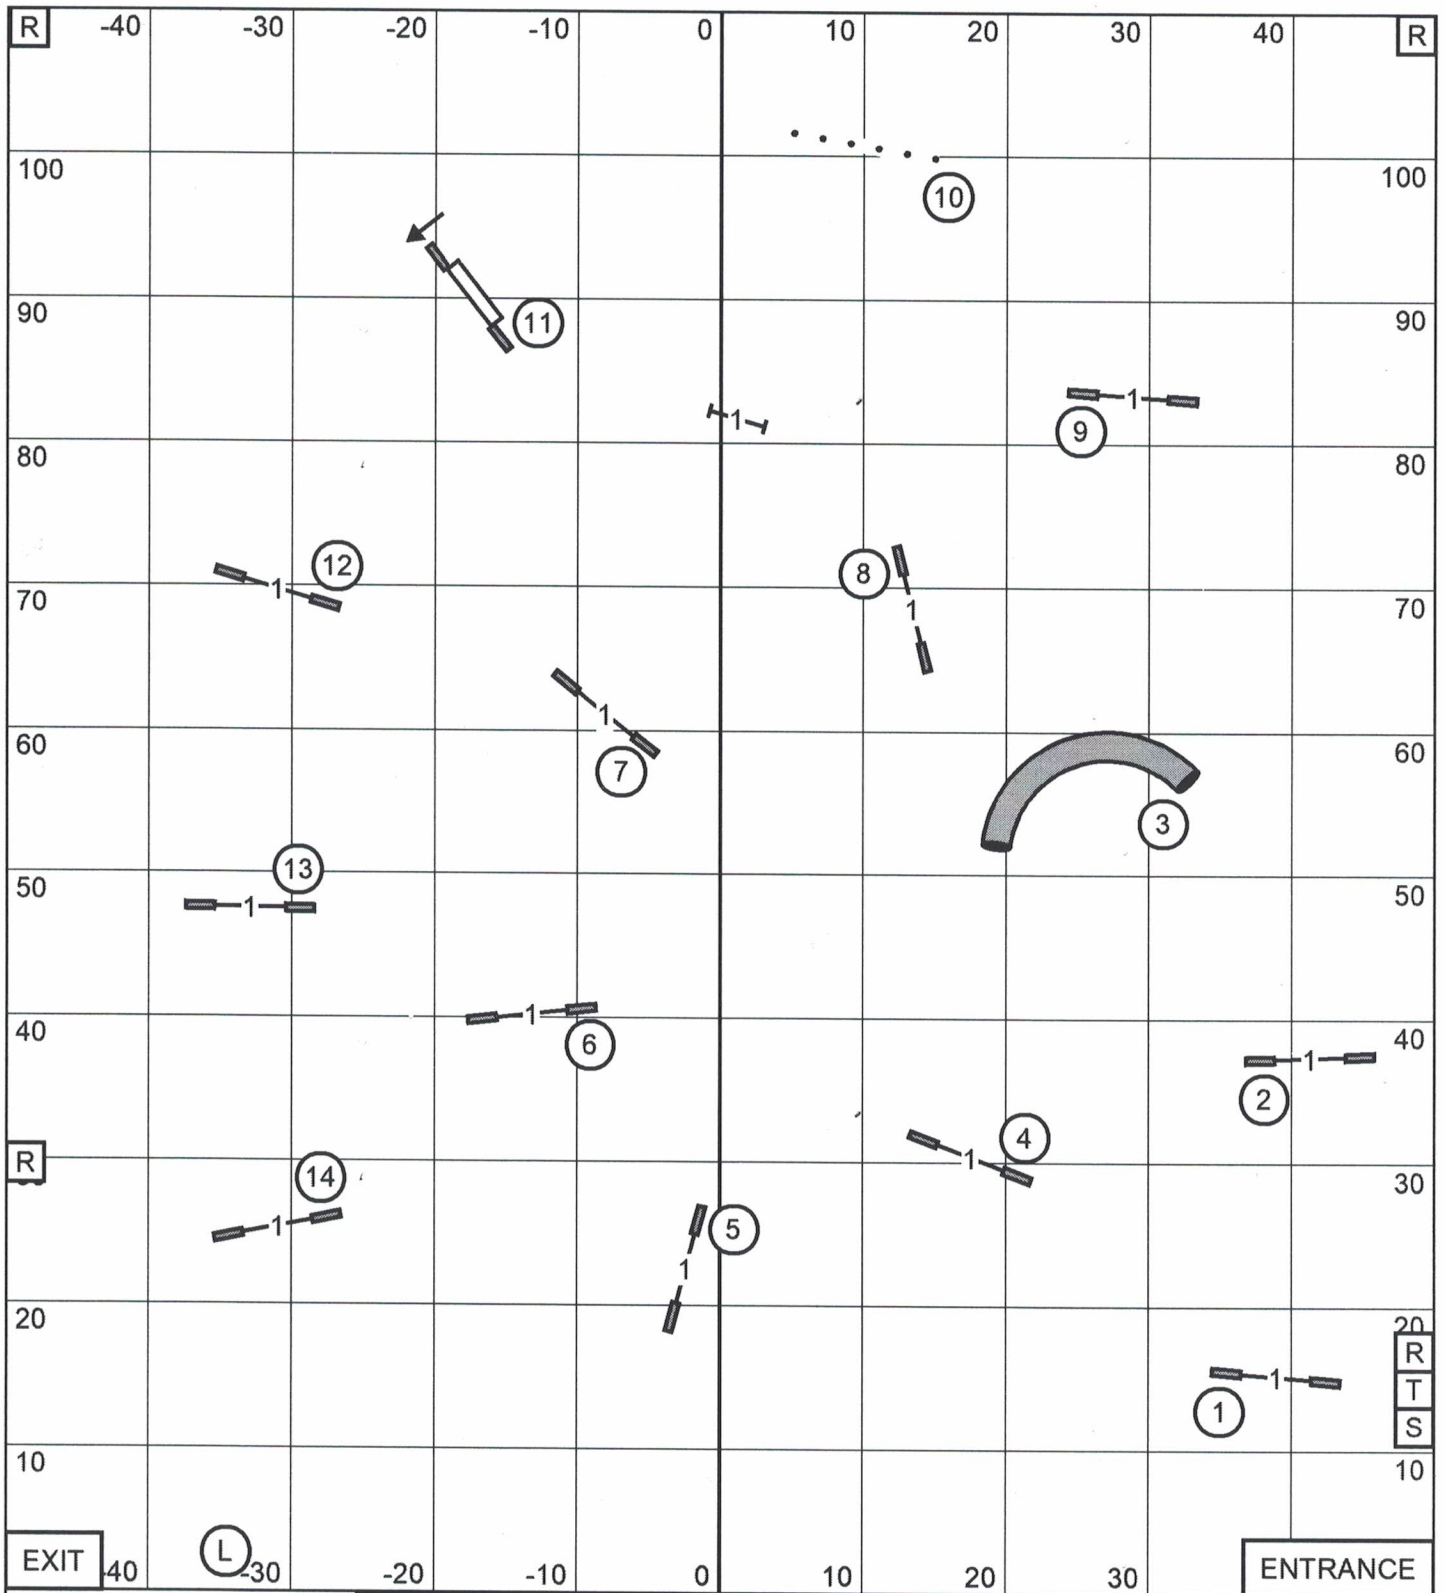

AGILITY ASSOCIATION OF CENTRAL NEW JERSEY
NOVICE JWW
AUGUST 3, 2025
Judge - Karen Wlodarski