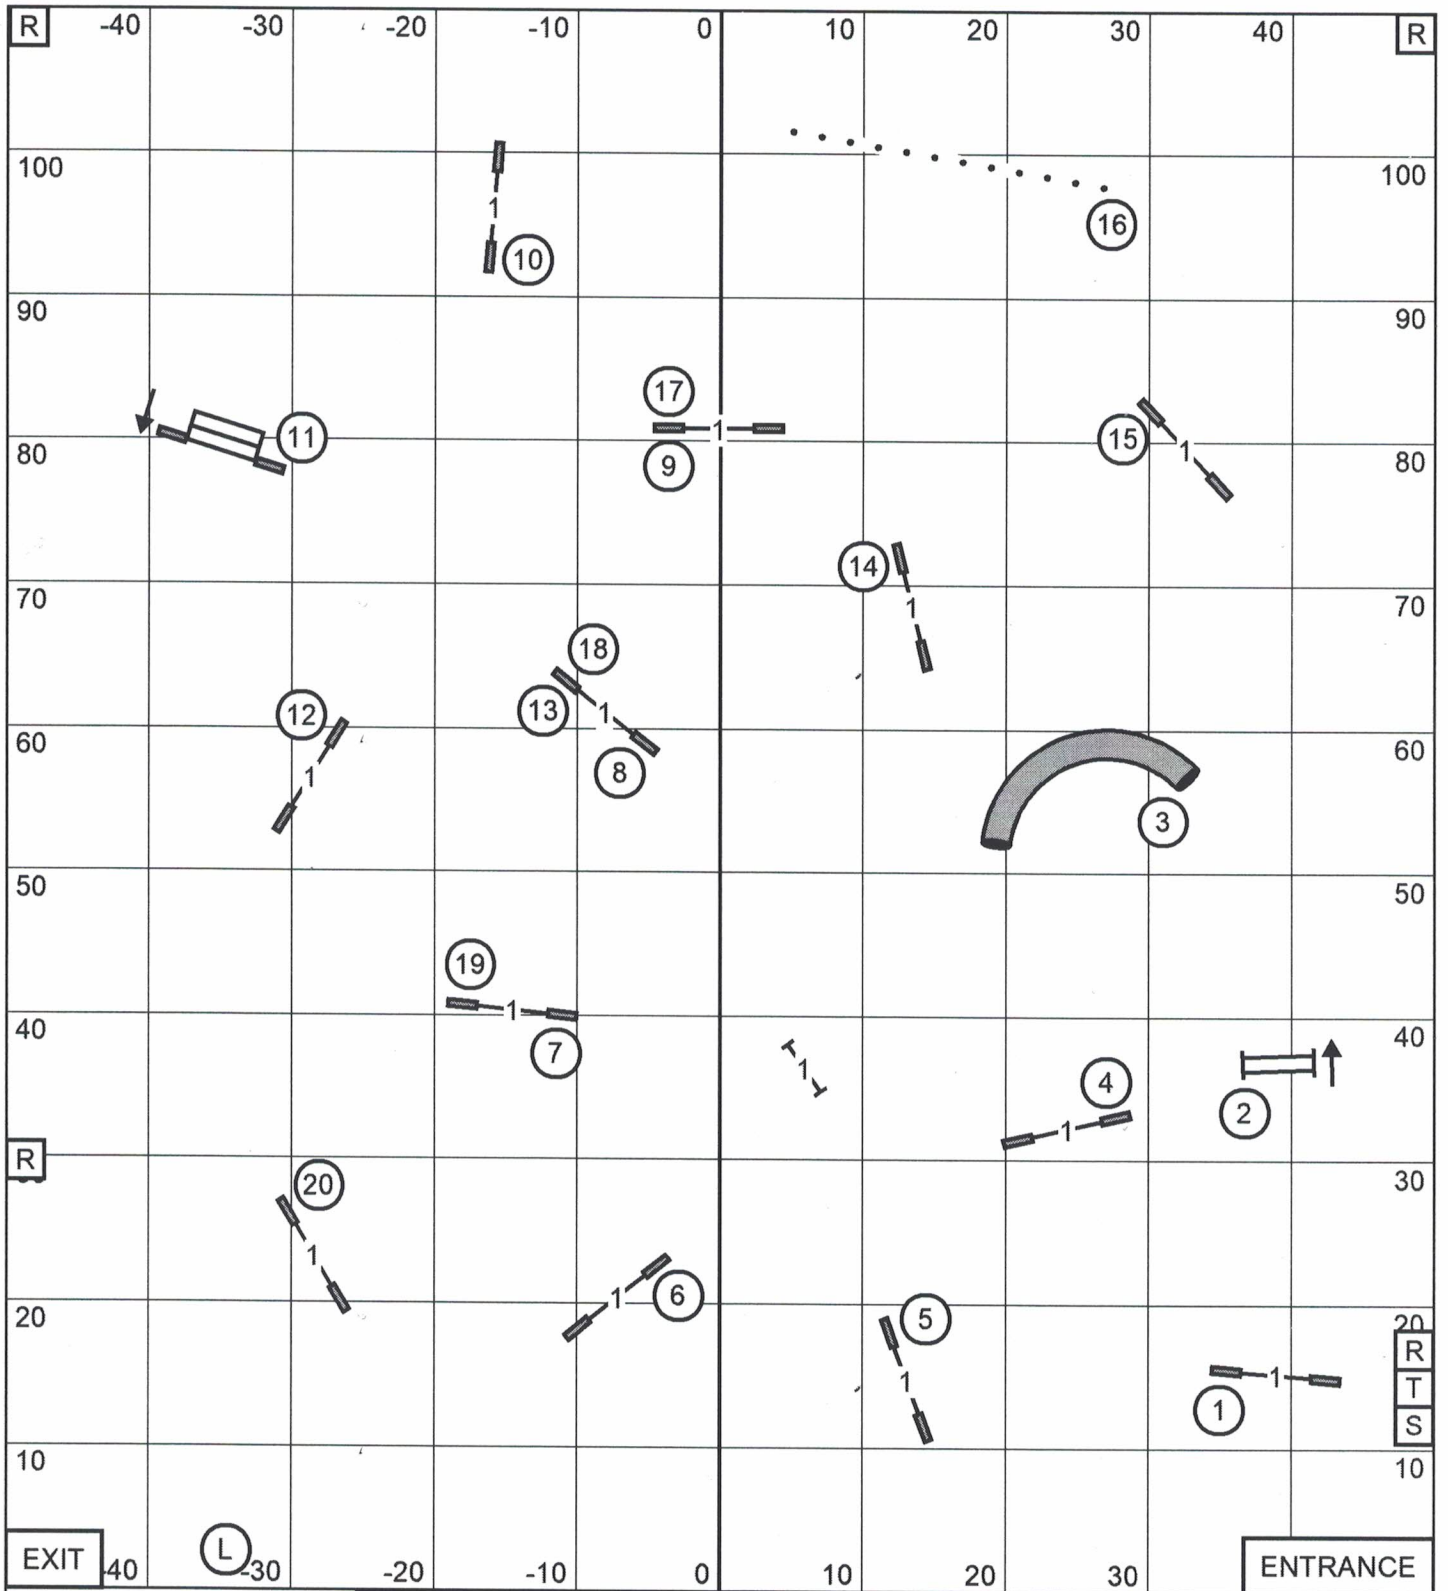

AGILITY ASSOCIATION OF CENTRAL NEW JERSEY
EXCELLENT / MASTER JWW
AUGUST 3, 2025
Judge - Karen Wlodarski