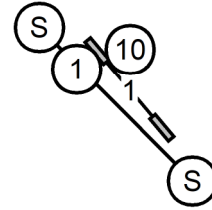

exit

TS

ent

Jersey Agility Assoc. of Central NJ
MultiSport Kingdom Manalapan, NJ
Judge: Dr. Roger O'Sullivan 2 Aug 25 Sat

OPEN
JWW