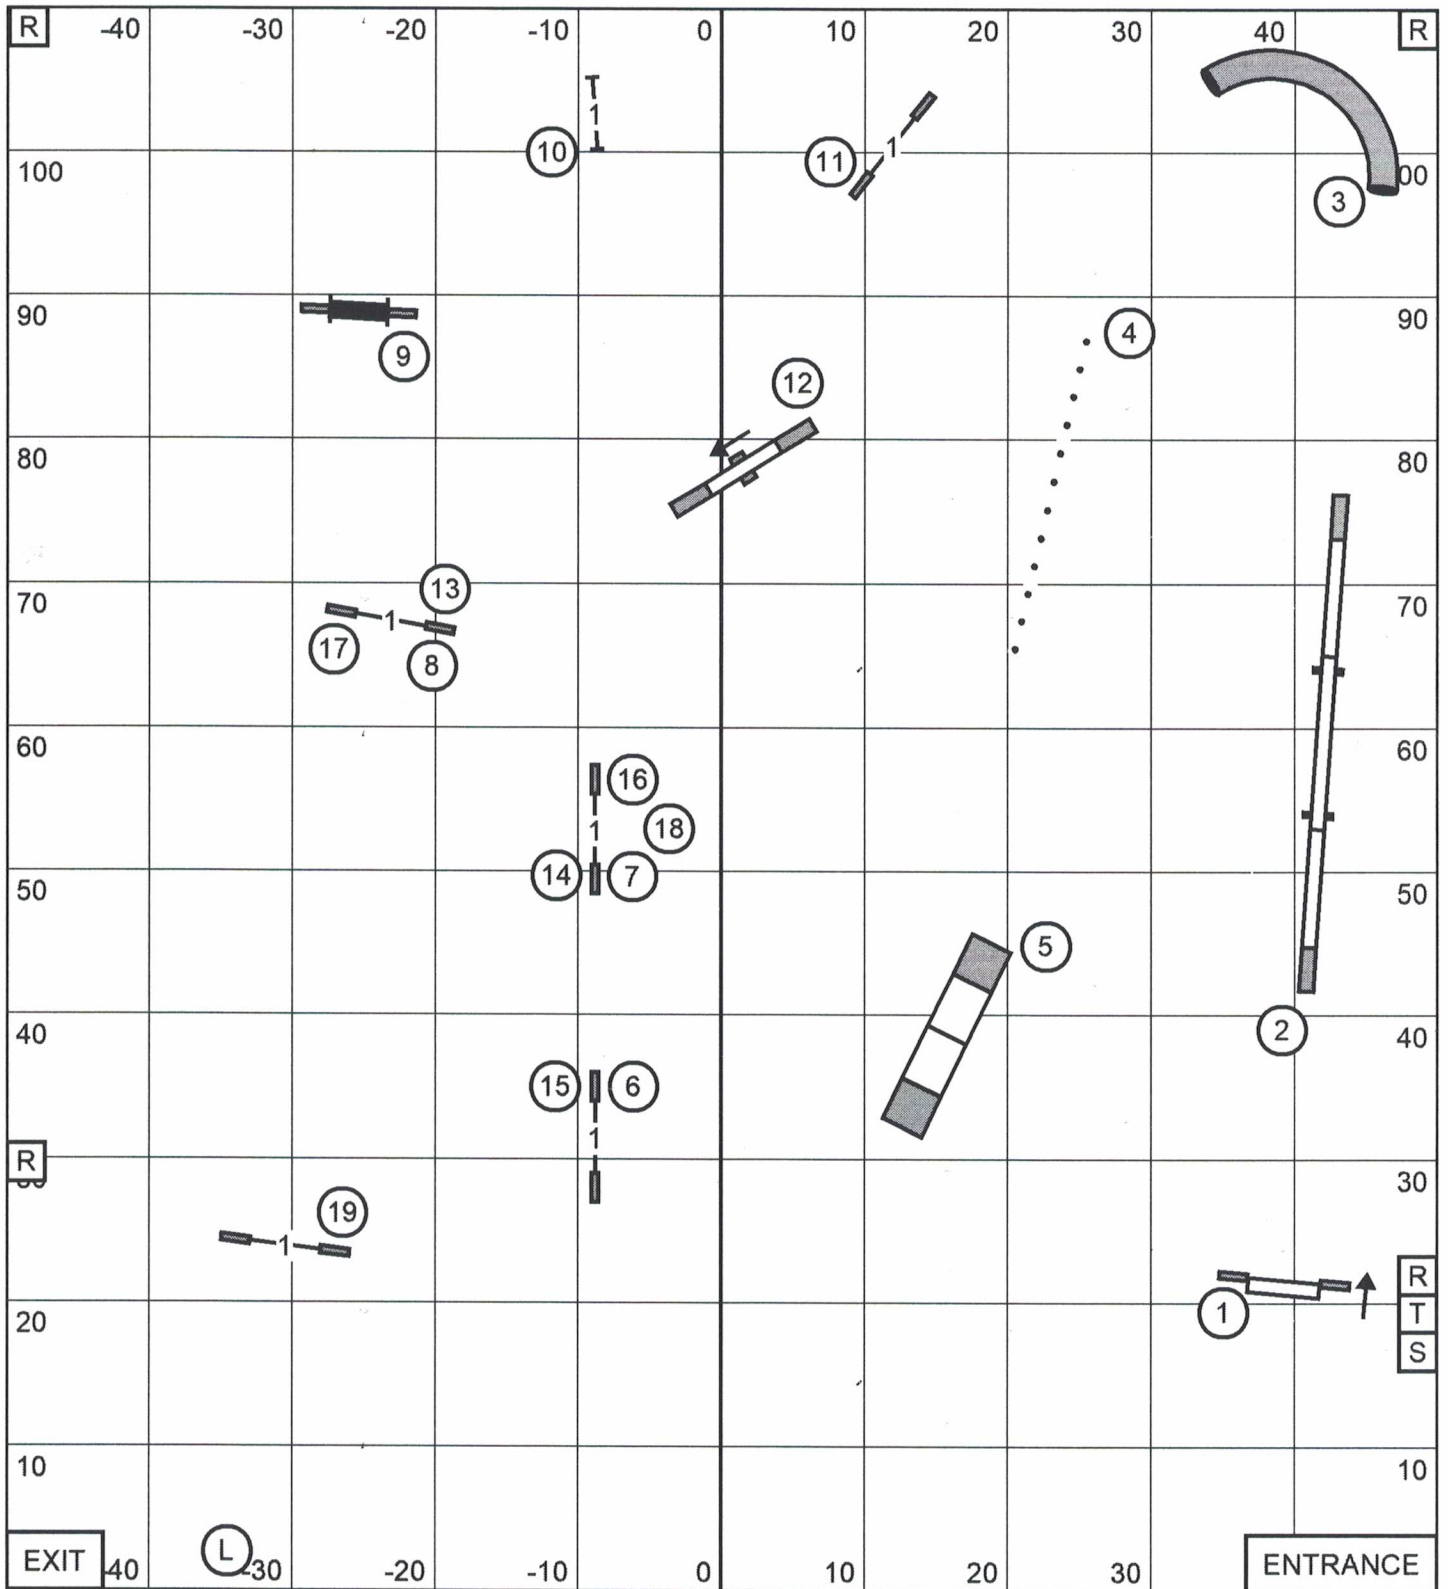

AGILITY ASSOCIATION OF CENTRAL NEW JERSEY
PREMIER STANDARD
AUGUST 2, 2025
Judge - Karen Wlodarski