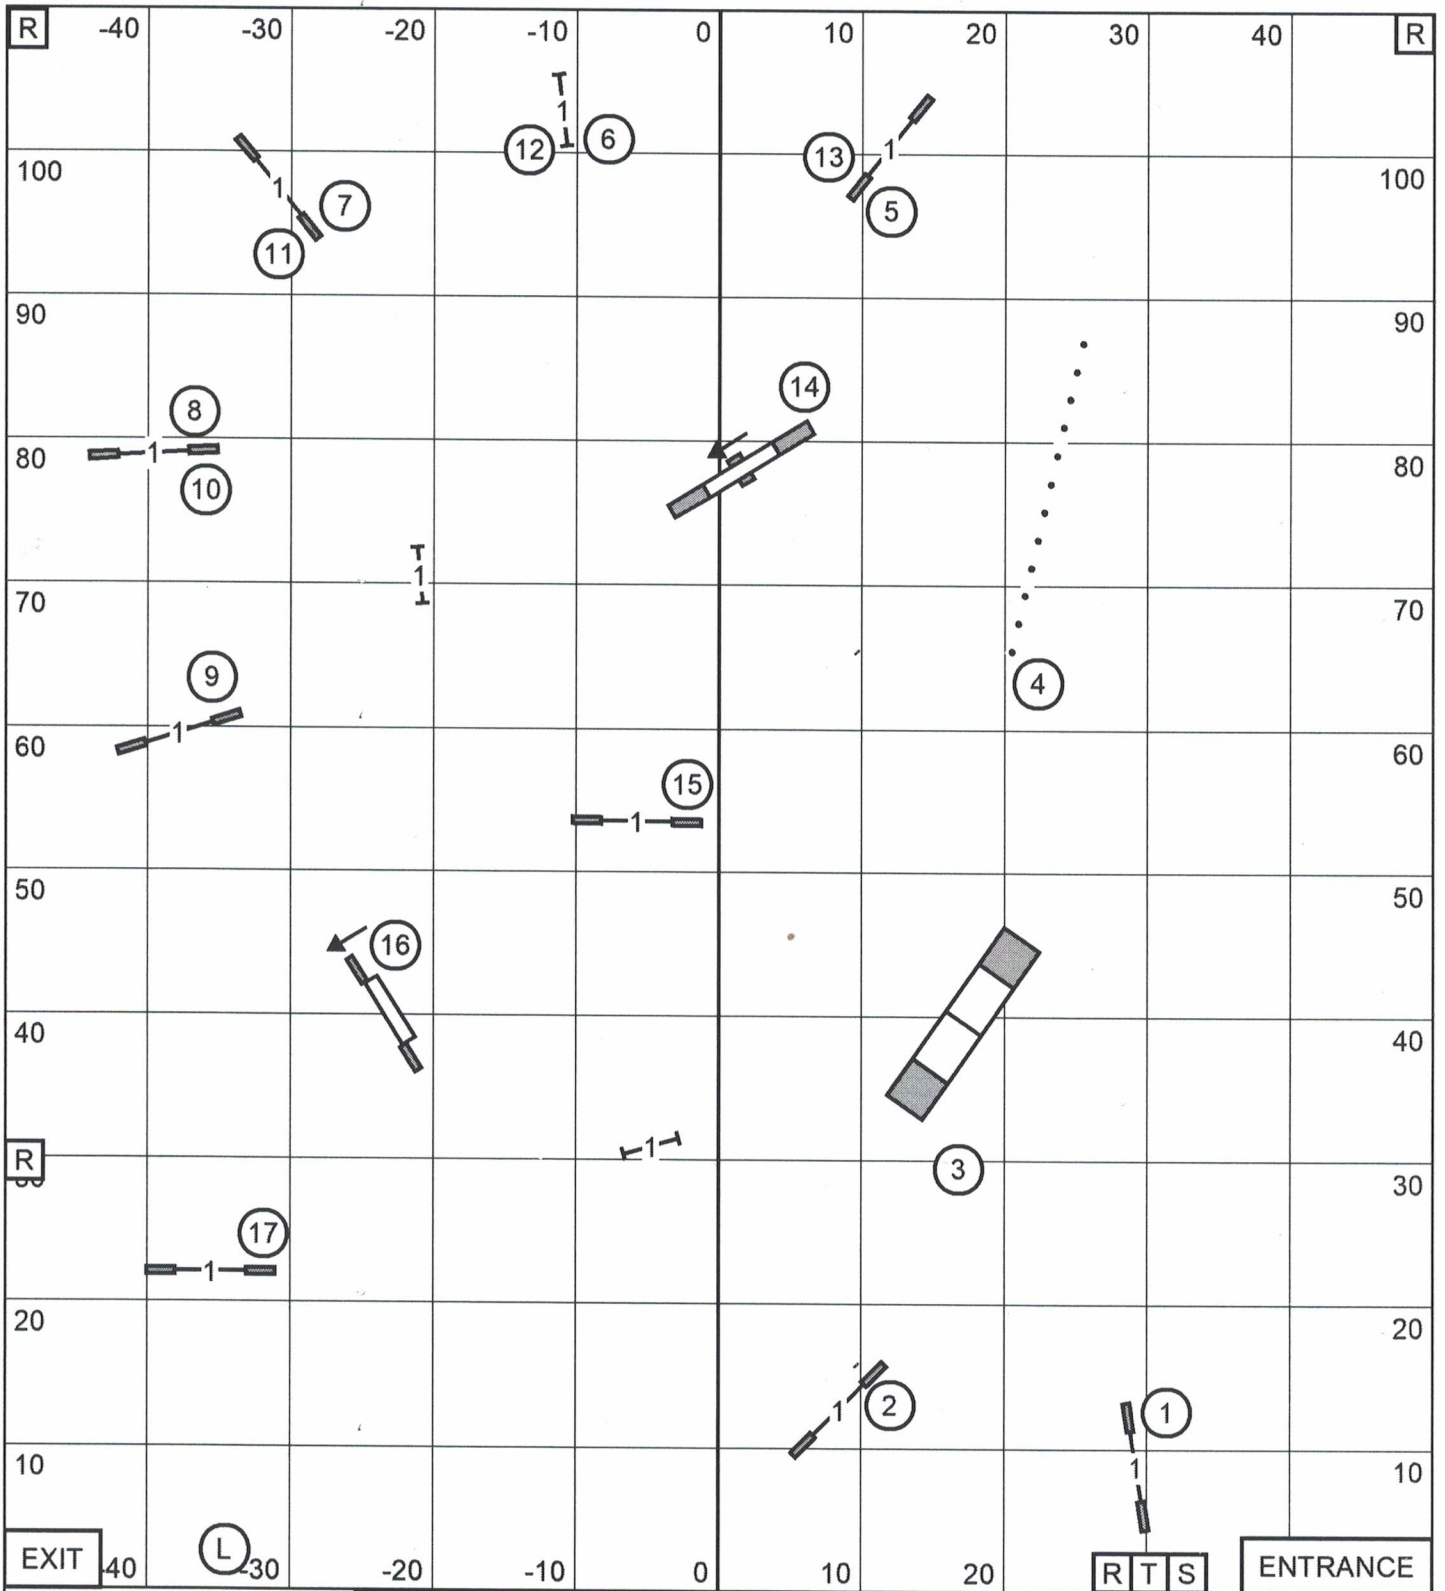

AGILITY ASSOCIATION OF CENTRAL NEW JERSEY
TIME 2 BEAT
AUGUST 2, 2025
Judge - Karen Wlodarski

EXIT

40

L 30

-20

-10

0

10

20

R T S

40

ENTRANCE