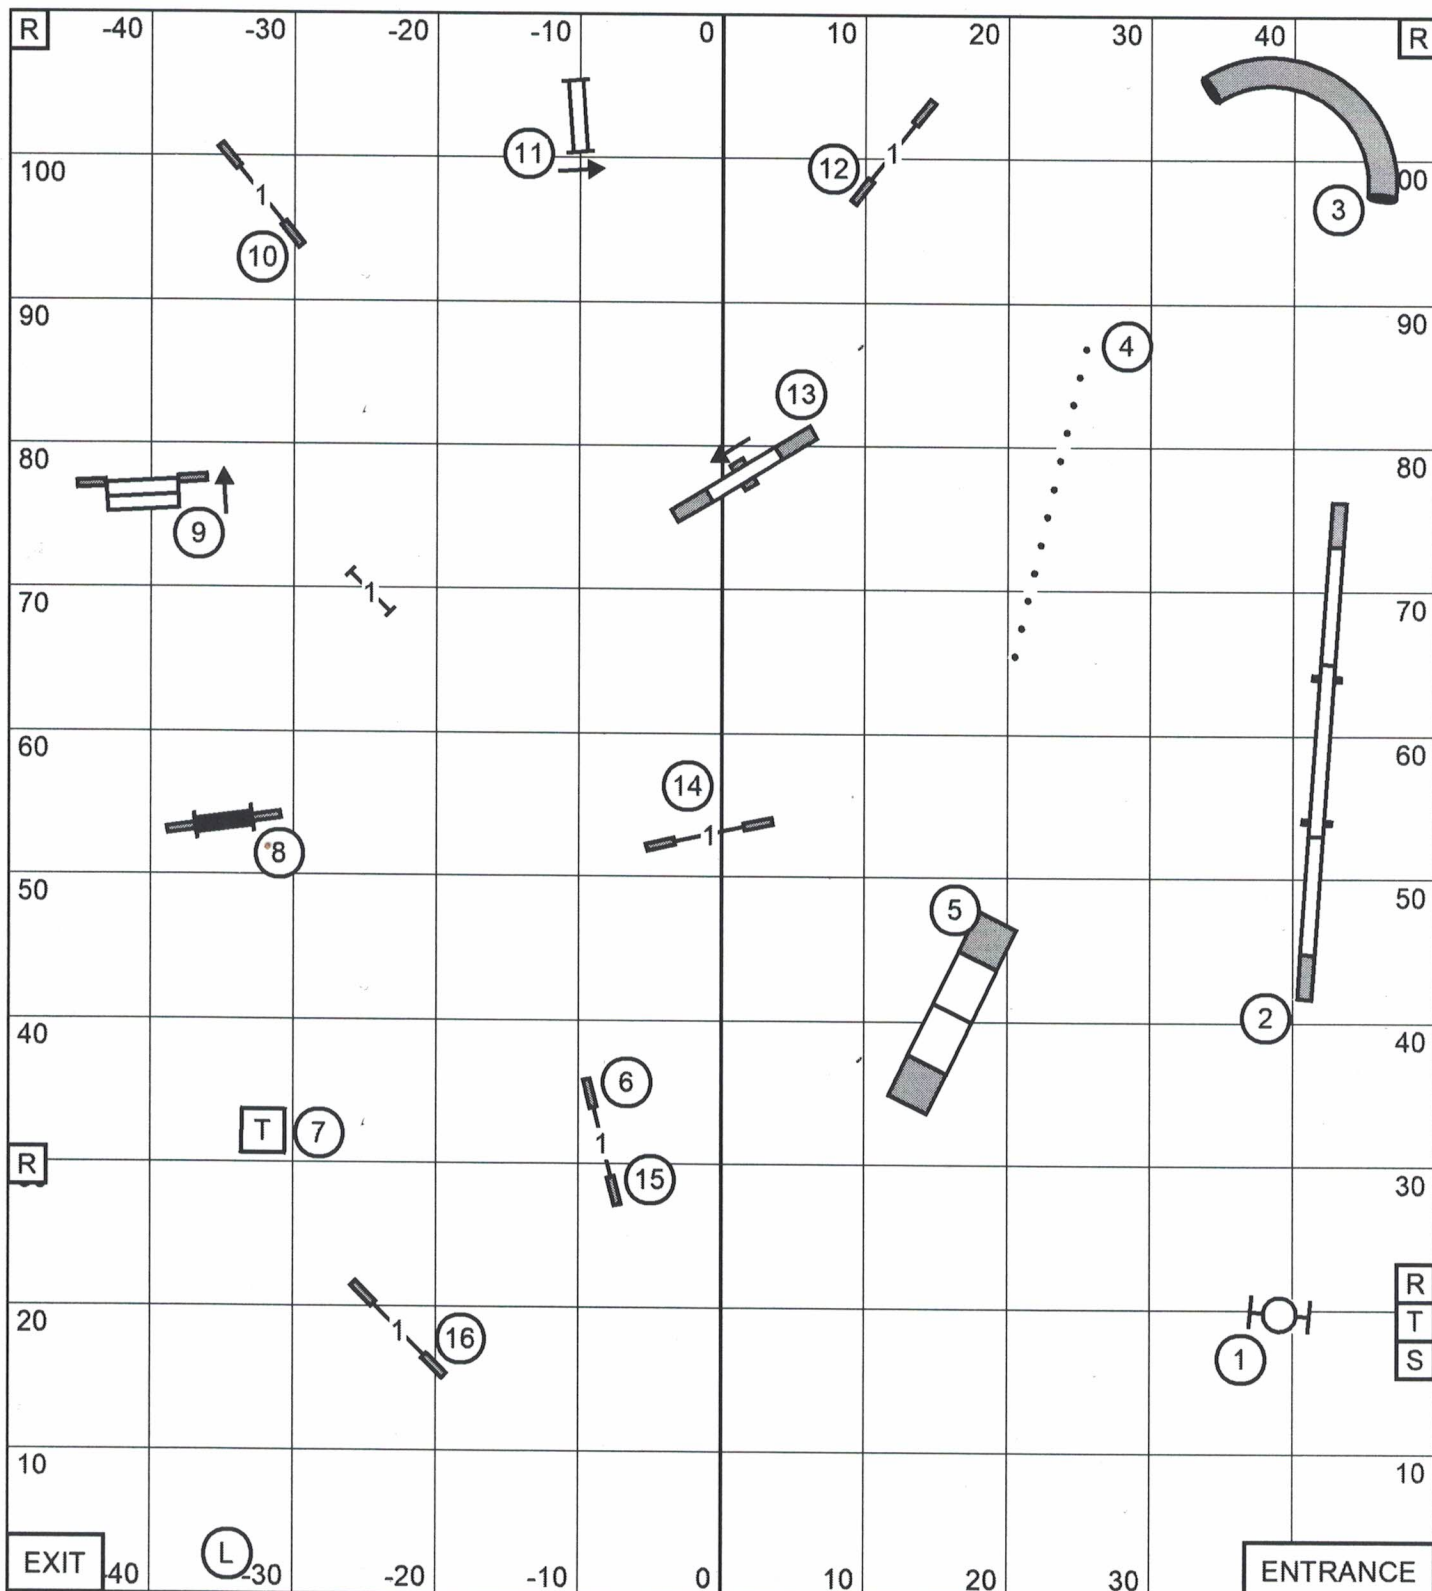

AGILITY ASSOCIATION OF CENTRAL NEW JERSEY
OPEN STANDARD
AUGUST 2, 2025
Judge - Karen Wlodarski

EXIT

ENTRANCE