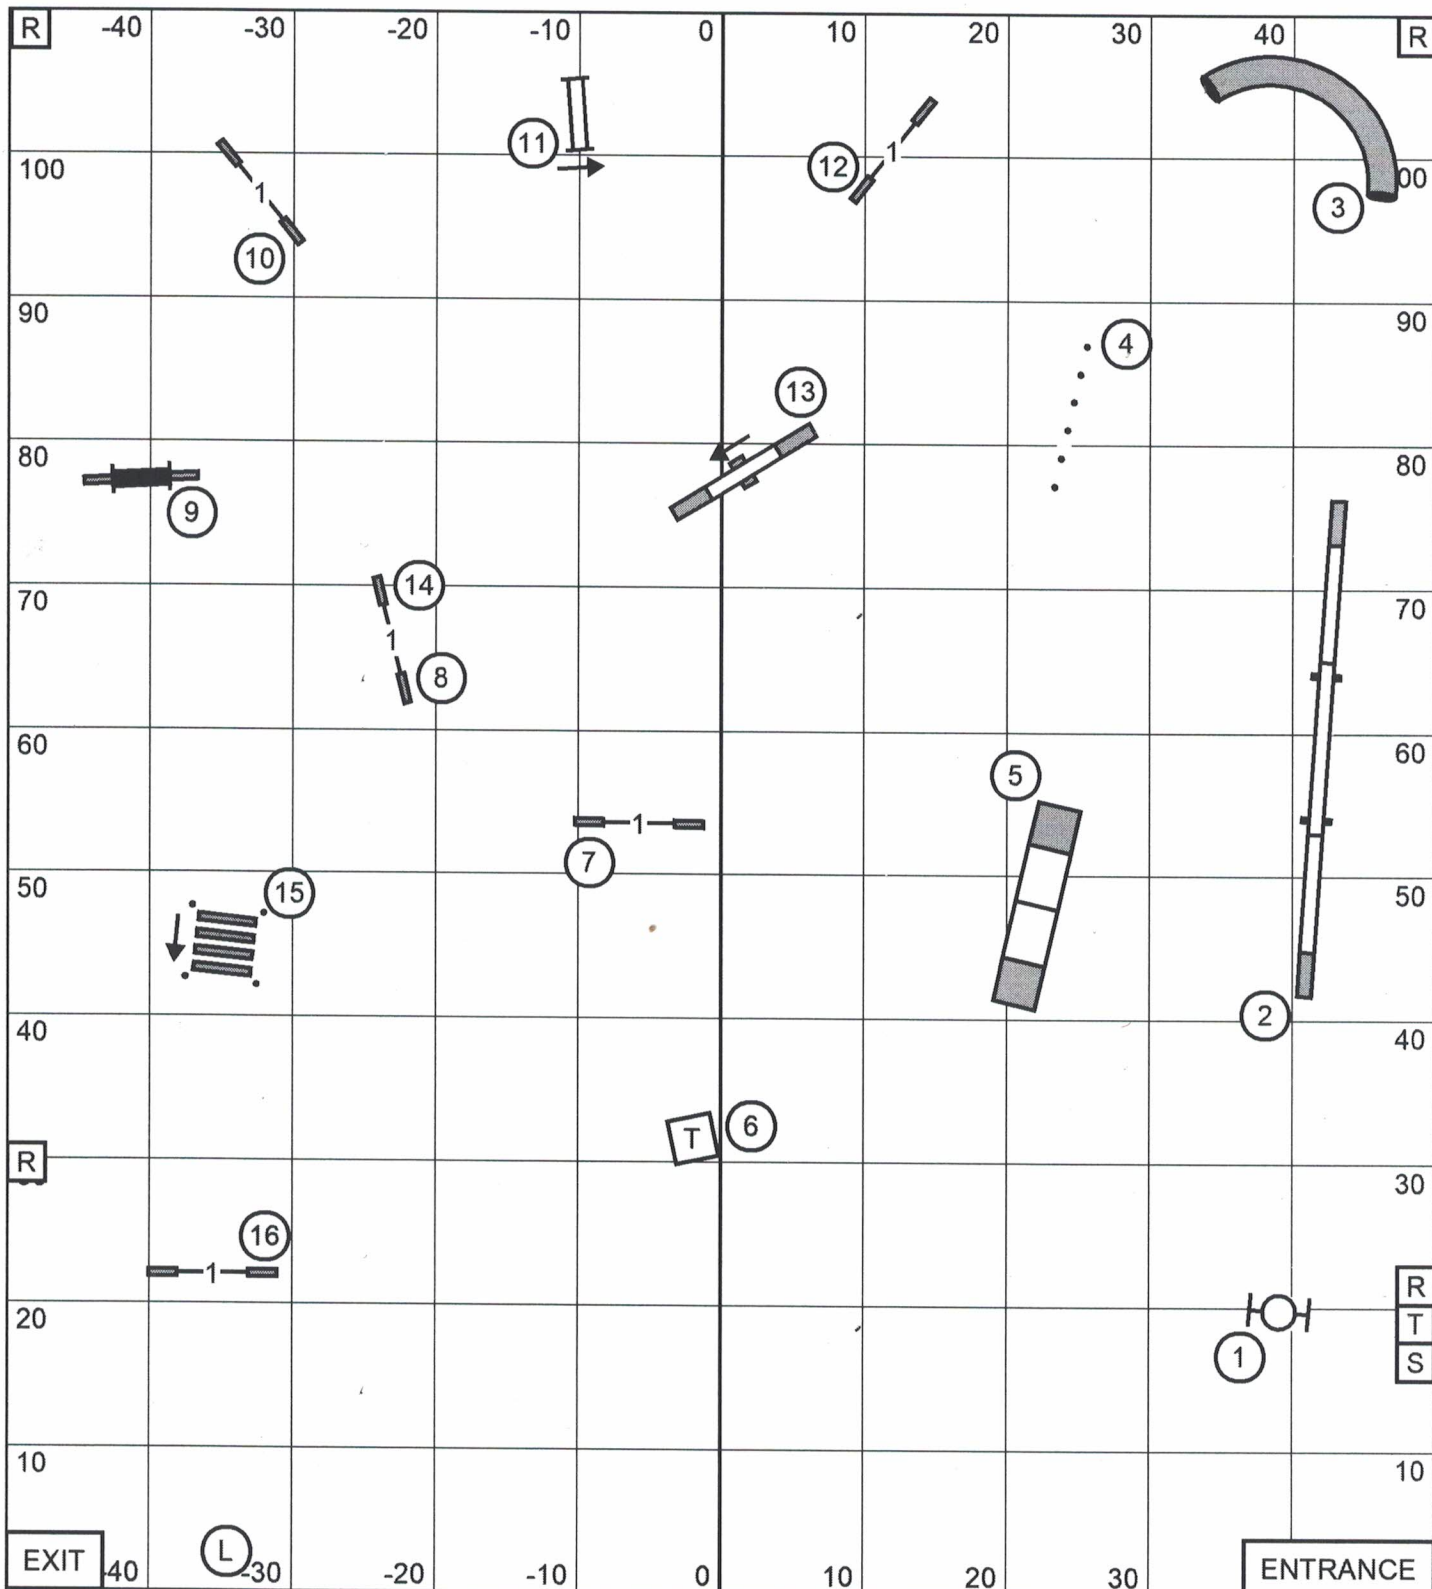

AGILITY ASSOCIATION OF CENTRAL NEW JERSEY
NOVICE STANDARD
AUGUST 2, 2025
Judge - Karen Wlodarski