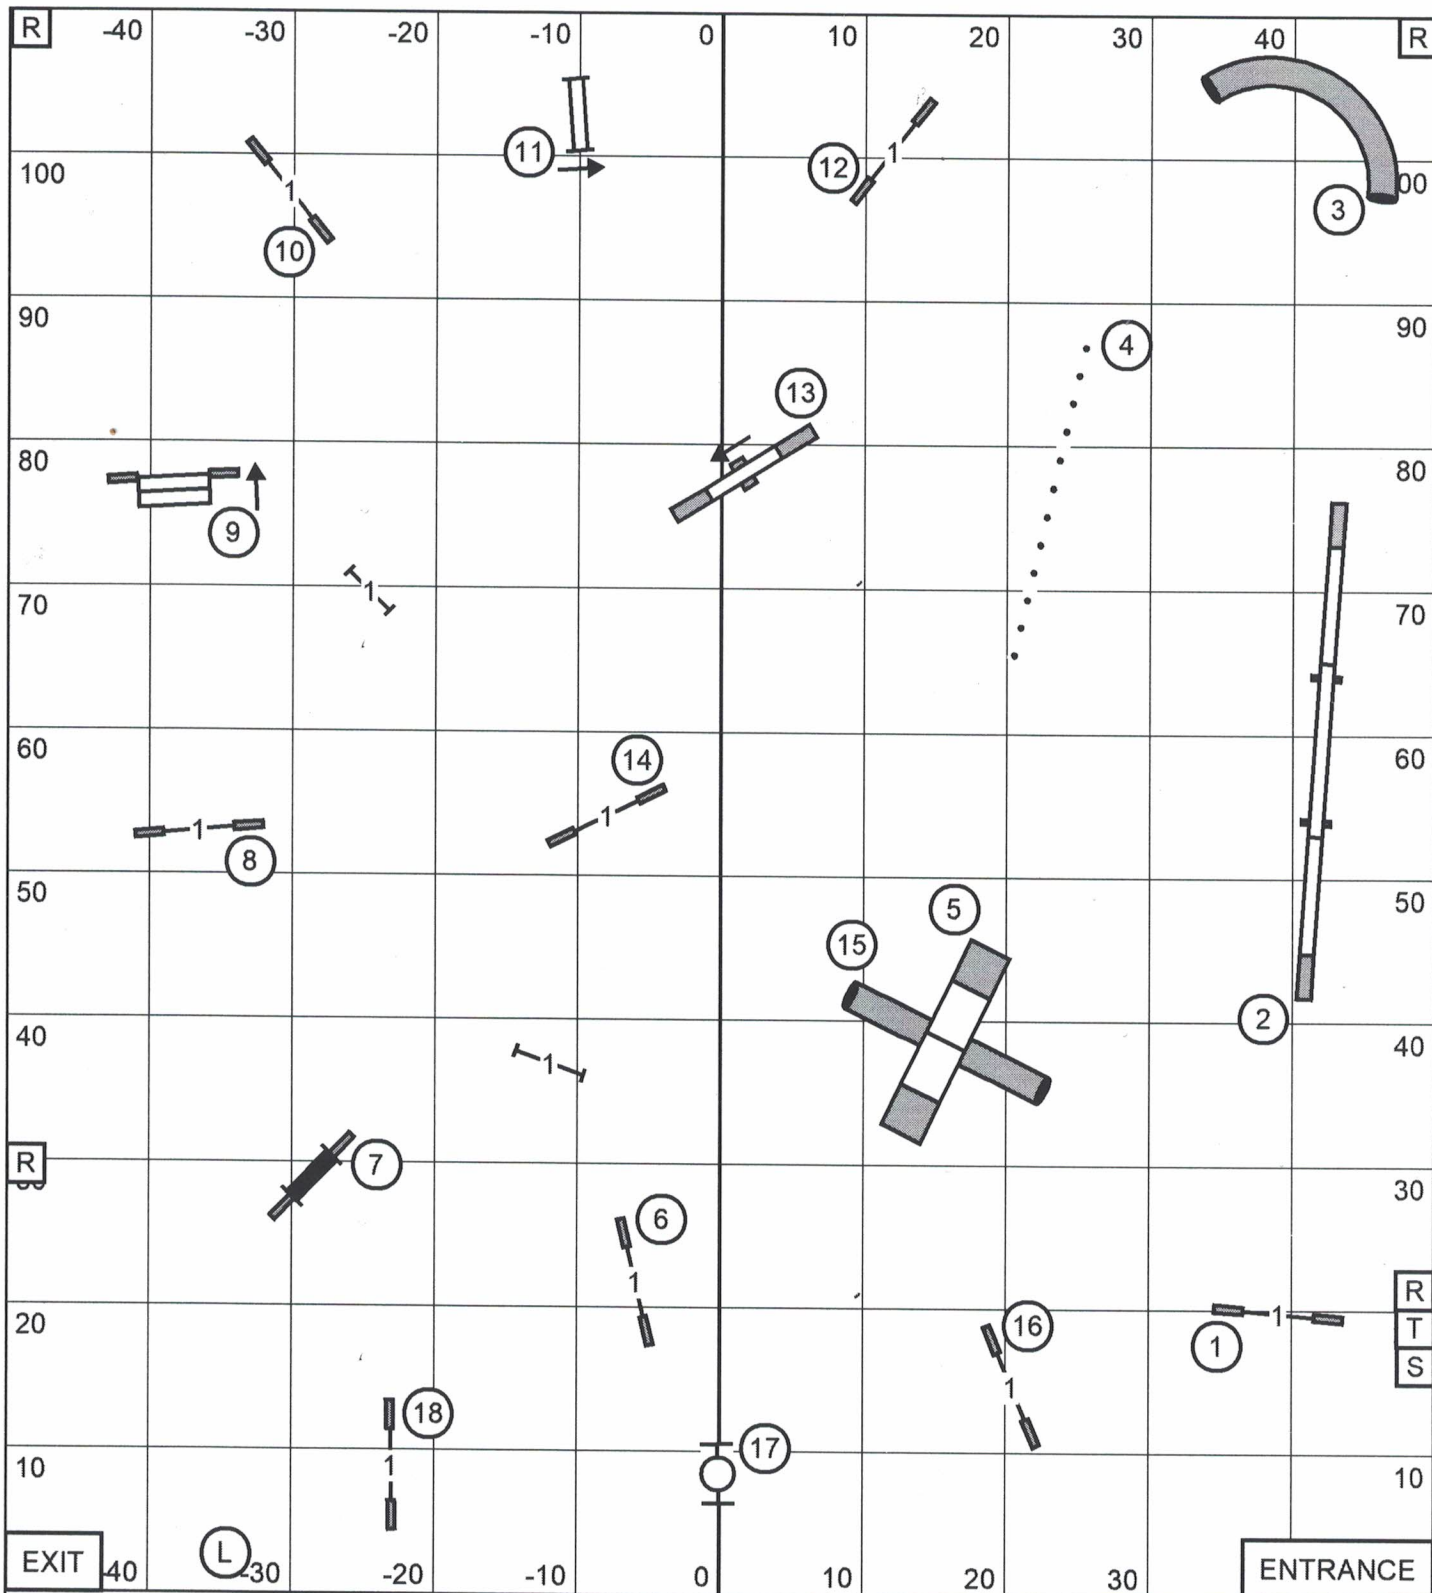

AGILITY ASSOCIATION OF CENTRAL NEW JERSEY
EXCELLENT / MASTER STANDARD
AUGUST 2, 2025
Judge - Karen Wlodarski