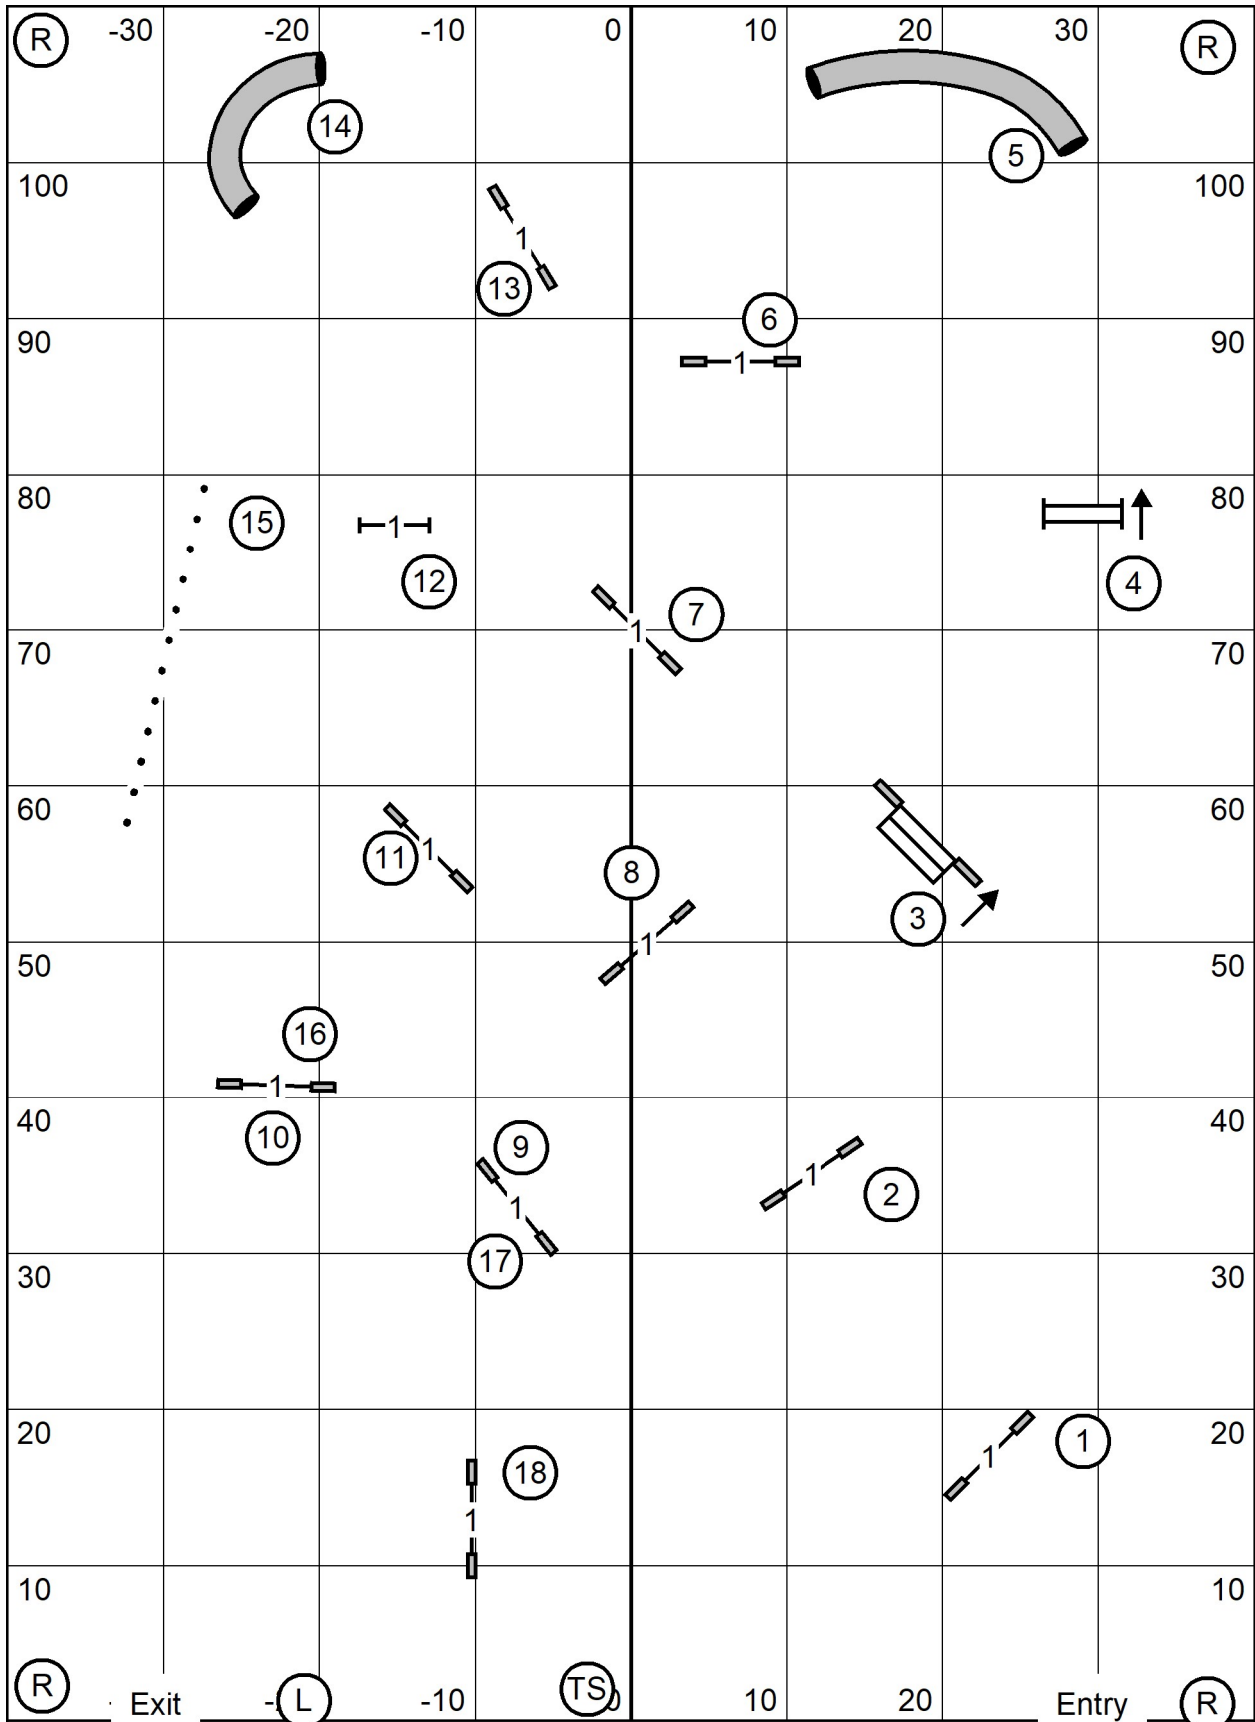

Berks County Dog Training Club
Sunday August 31, 2025
80'x110' New Cumberland PA

Excellent&Master JWW
Gill Chapman
Indoor on Turf