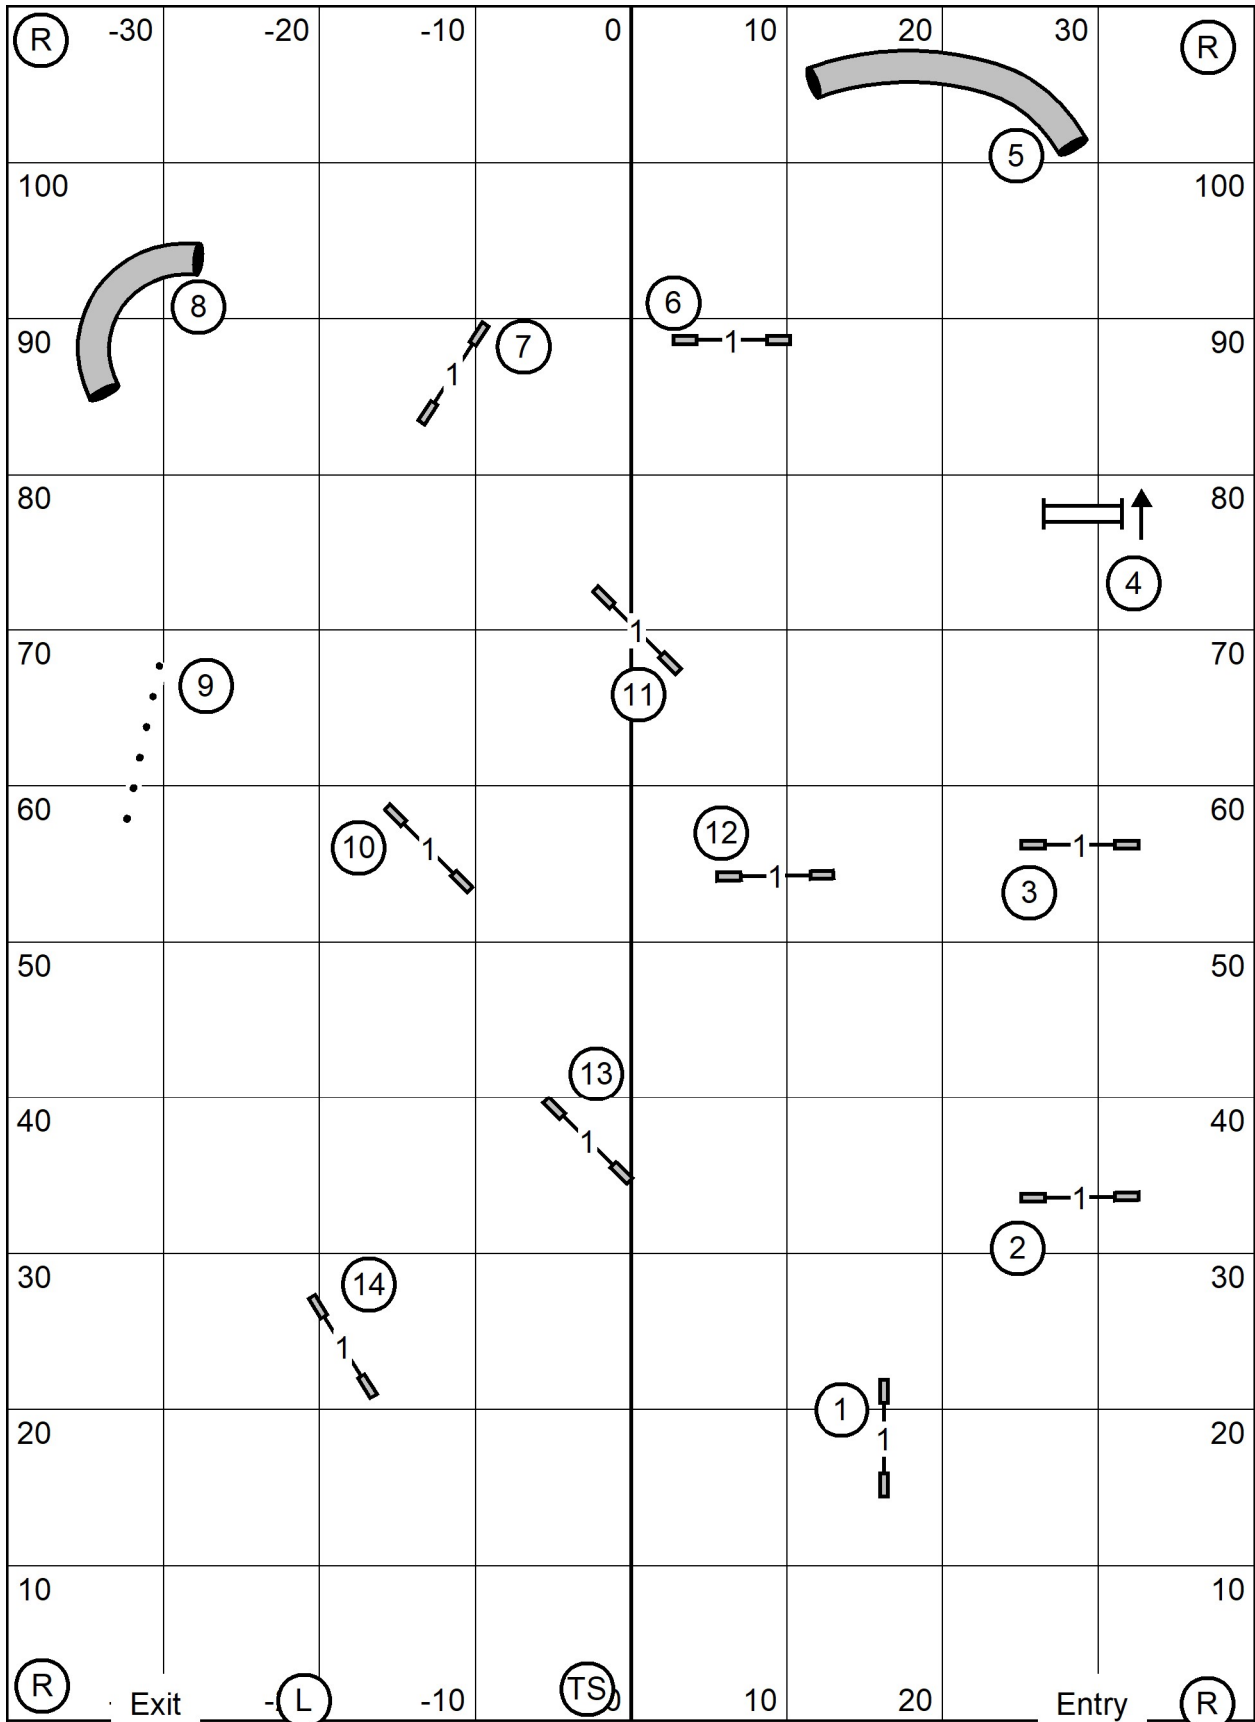

Berks County Dog Training Club
Sunday August 31, 2025
80'x110' New Cumberland PA

Novice JWW
Gill Chapman
Indoor on Turf