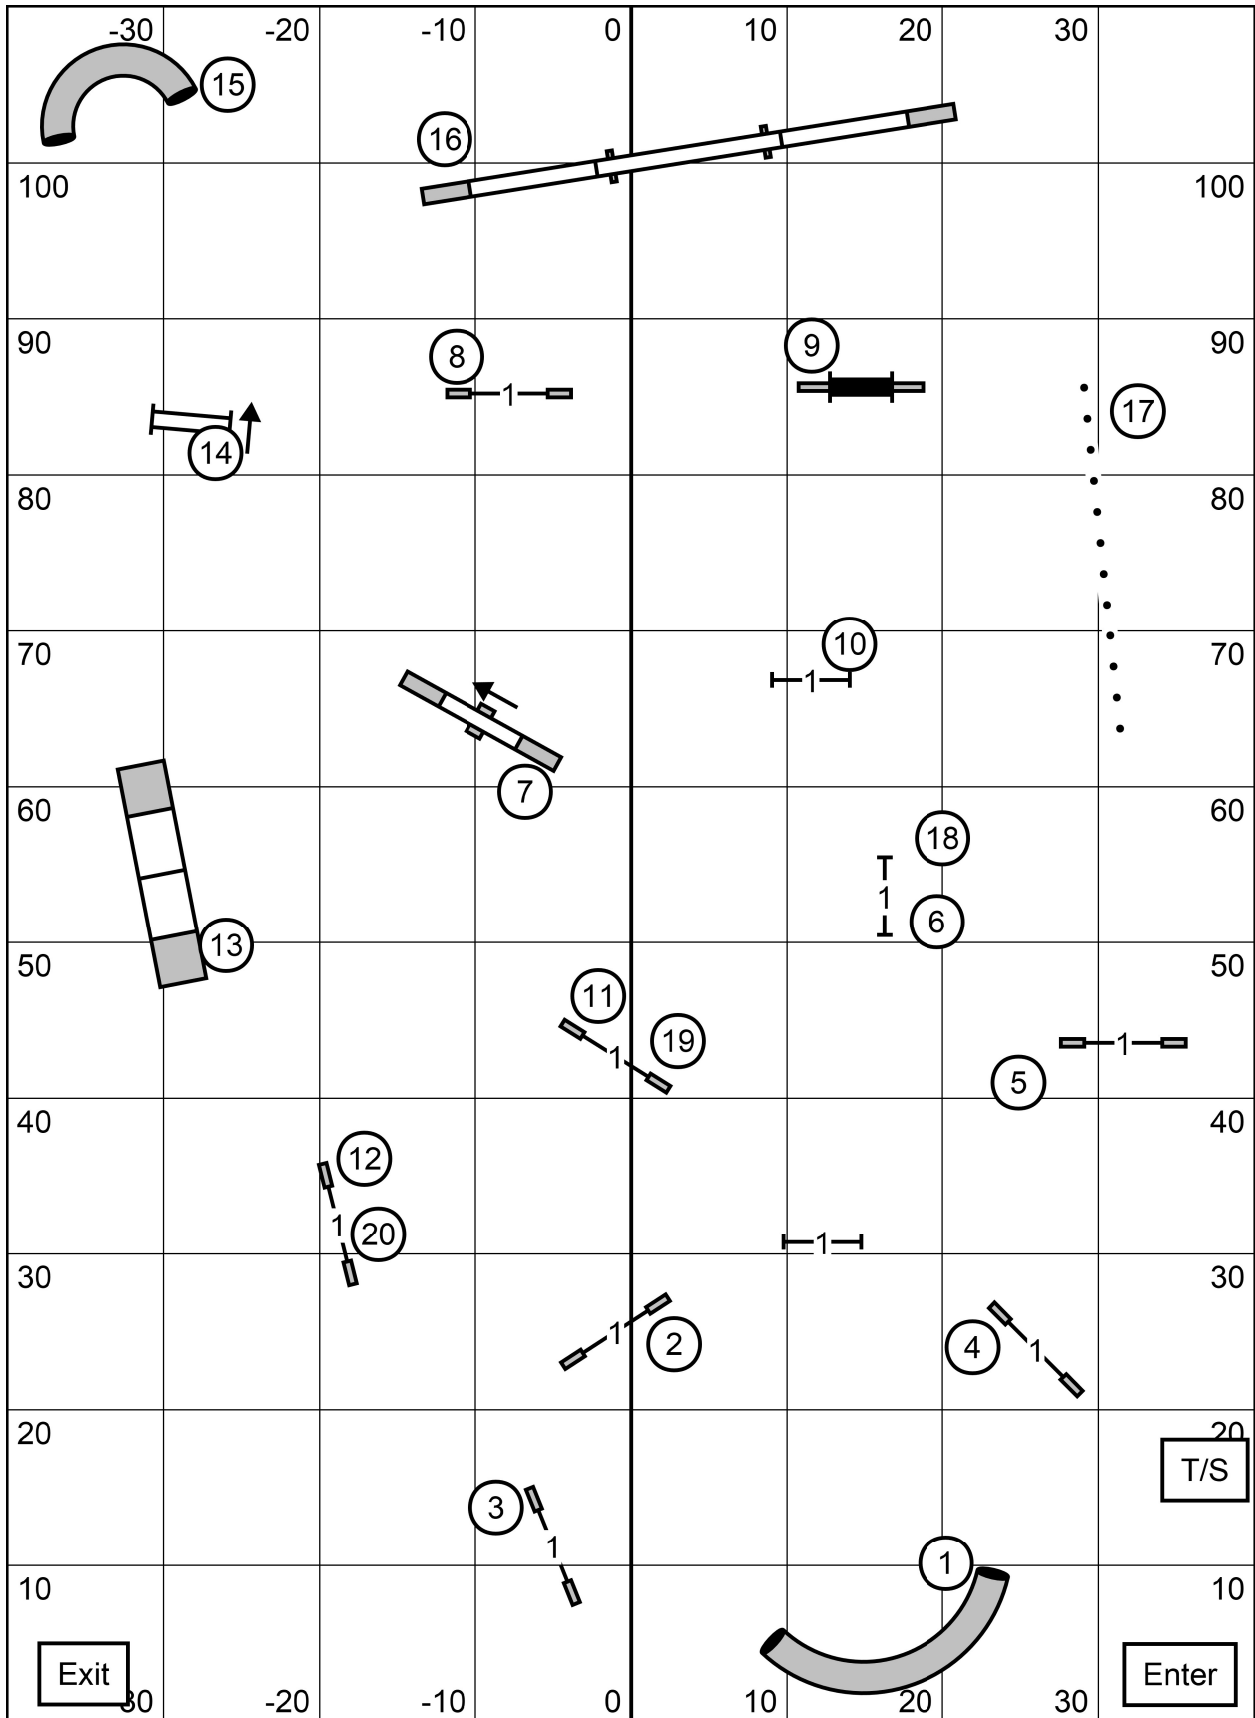

Berks County Training Club  
 North Cumberland, PA  
 August 31, 2025 Sunday

**Time 2 Beat**  
 Indoors on Turf  
 80 X 110  
 Judge: Linda Syner

Berks County Training Club  
 North Cumberland, PA  
 August 31, 2025 Sunday

**Open Standard**  
 Indoors on Turf  
 80 X 110  
 Judge: Linda Syner

Berks County Training Club  
 North Cumberland, PA  
 August 31, 2025 Sunday

**Premier Standard**  
 Indoors on Turf  
 80 X 110  
 Judge: Linda Syner

Berks County Training Club  
 North Cumberland, PA  
 August 31, 2025 Sunday

**Novice Standard**

Indoors on Turf  
 80 X 110  
 Judge: Linda Syner

Berks County Training Club  
 North Cumberland, PA  
 August 31, 2025 Sunday

**Master/EX Standard**  
 Indoors on Turf  
 80 X 110  
 Judge: Linda Syner

**Berks County Dog Training Club**  
 Sunday August 31, 2025  
 80'x110' New Cumberland PA

**Novice JWW**  
 Gill Chapman  
 Indoor on Turf