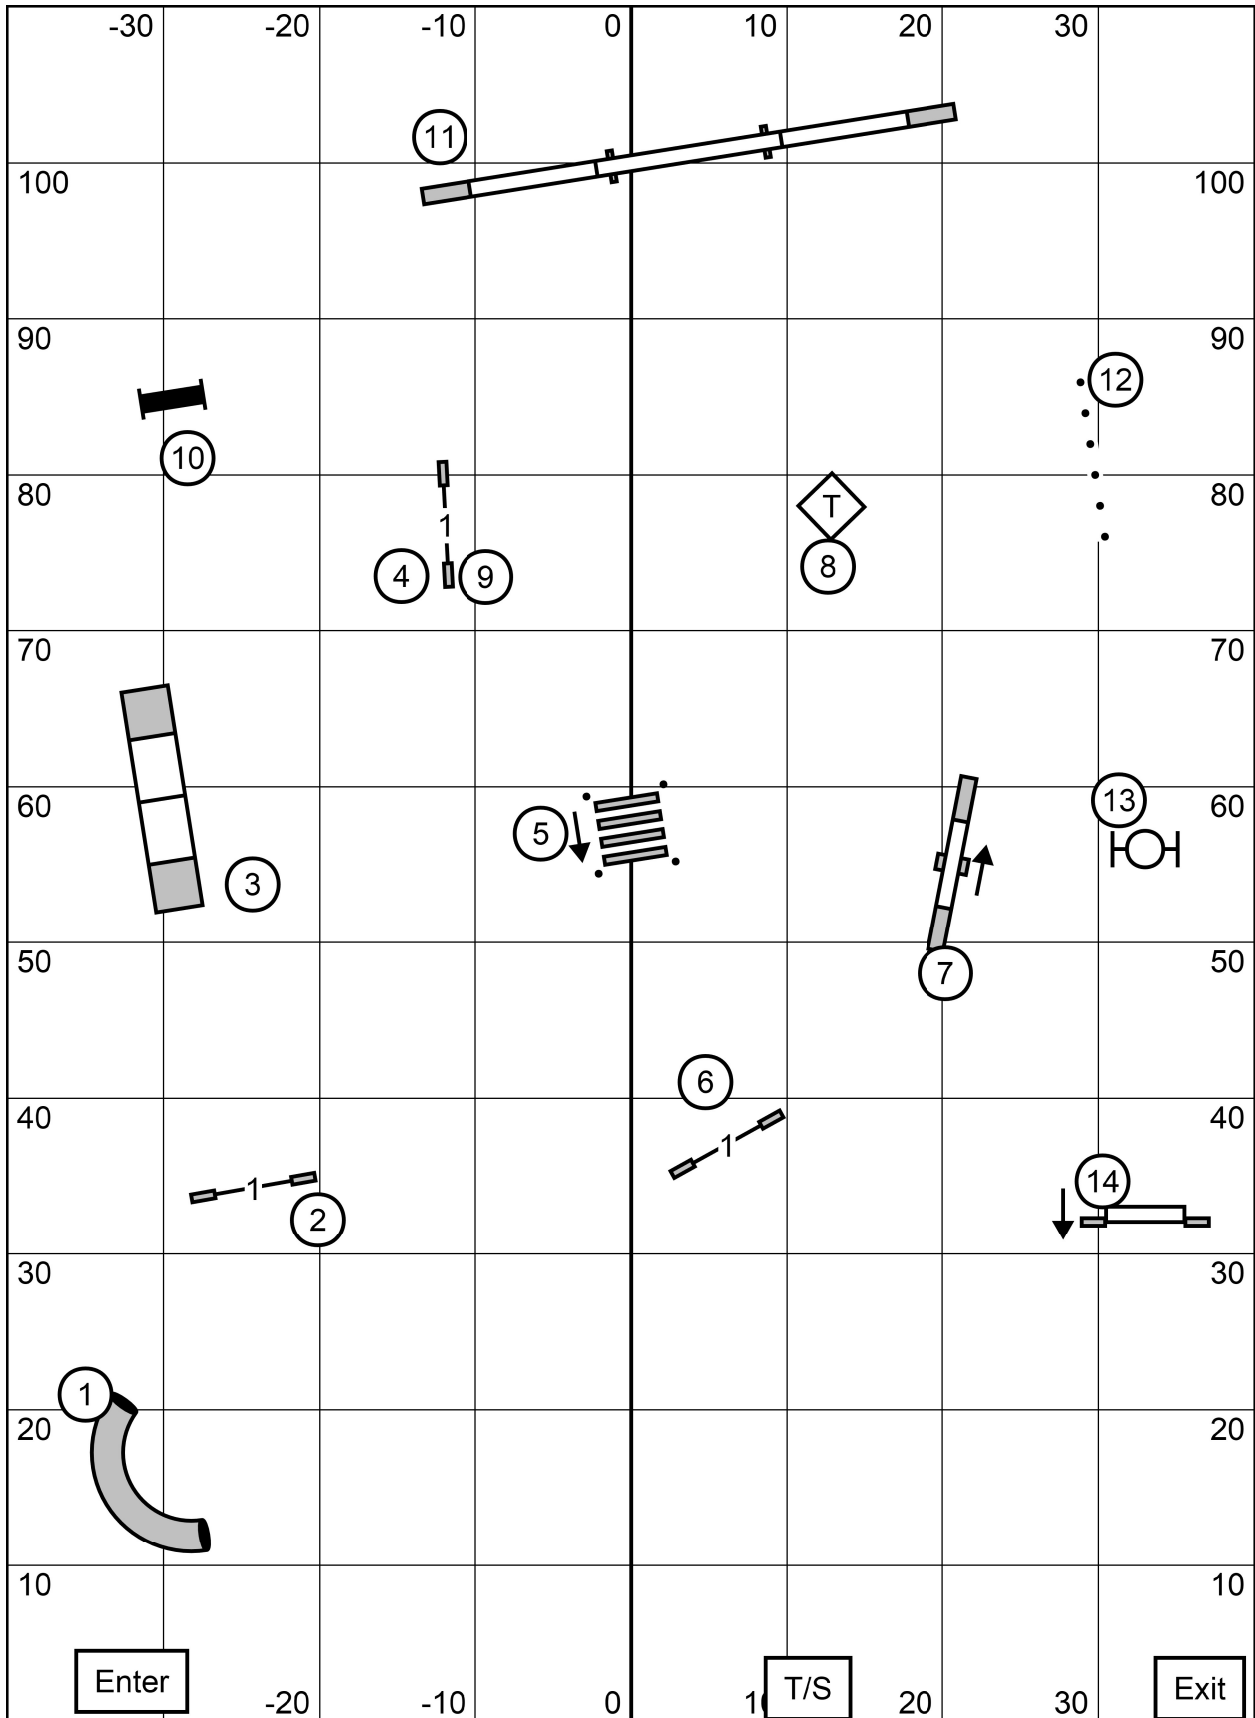

Berks County Training Club  
 North Cumberland, PA  
 August 31, 2025 Sunday

**Time 2 Beat**  
 Indoors on Turf  
 80 X 110  
 Judge: Linda Syner

Berks County Training Club  
 North Cumberland, PA  
 August 31, 2025 Sunday

**Open Standard**  
 Indoors on Turf  
 80 X 110  
 Judge: Linda Syner

Berks County Training Club  
 North Cumberland, PA  
 August 31, 2025 Sunday

**Premier Standard**  
 Indoors on Turf  
 80 X 110  
 Judge: Linda Syner

Berks County Training Club  
 North Cumberland, PA  
 August 31, 2025 Sunday

**Novice Standard**

Indoors on Turf  
 80 X 110  
 Judge: Linda Syner

Berks County Training Club  
 North Cumberland, PA  
 August 31, 2025 Sunday

**Master/EX Standard**  
 Indoors on Turf  
 80 X 110  
 Judge: Linda Syner

**Berks County Dog Training Club**  
 Sunday August 31, 2025  
 80'x110' New Cumberland PA

**Novice JWW**  
 Gill Chapman  
 Indoor on Turf