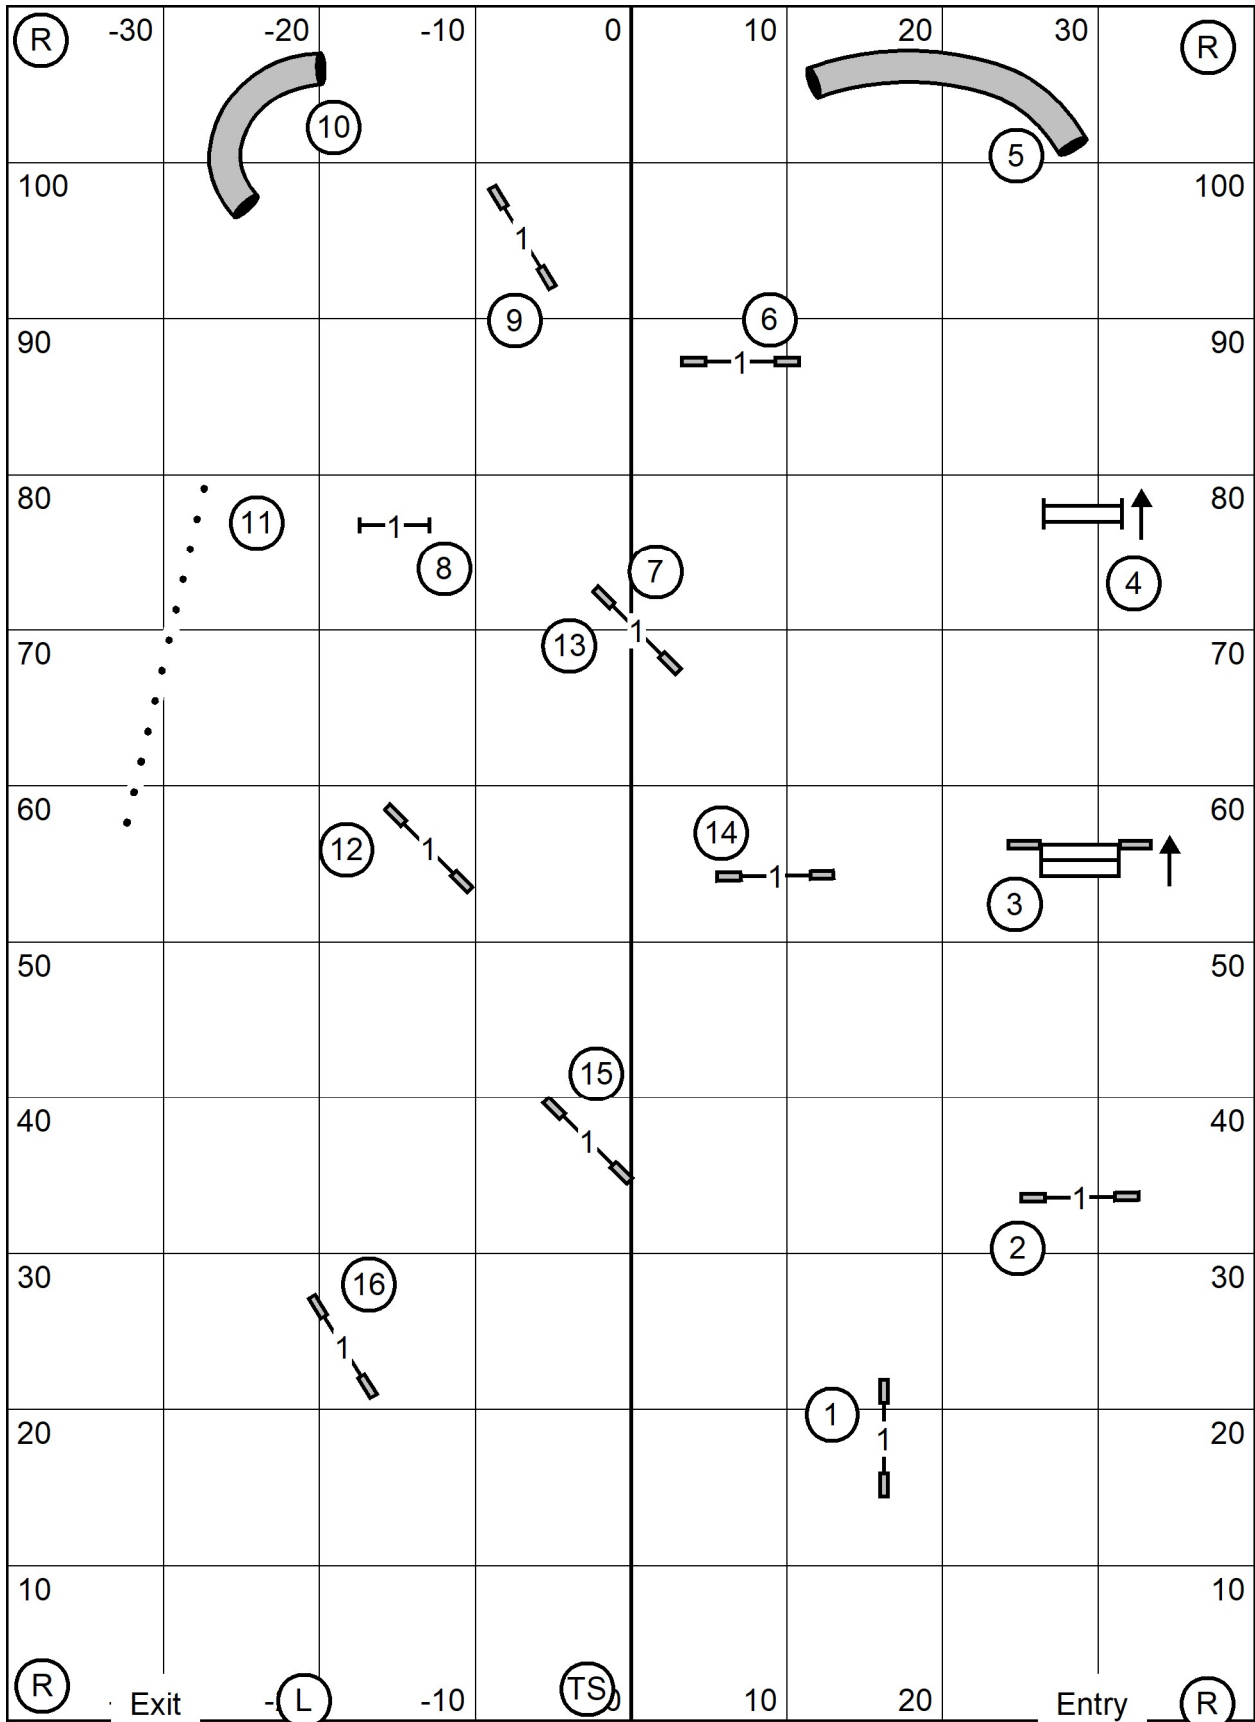

Berks County Dog Training Club
Sunday August 31, 2025
80'x110' New Cumberland PA

Open JWW
Gill Chapman
Indoor on Turf