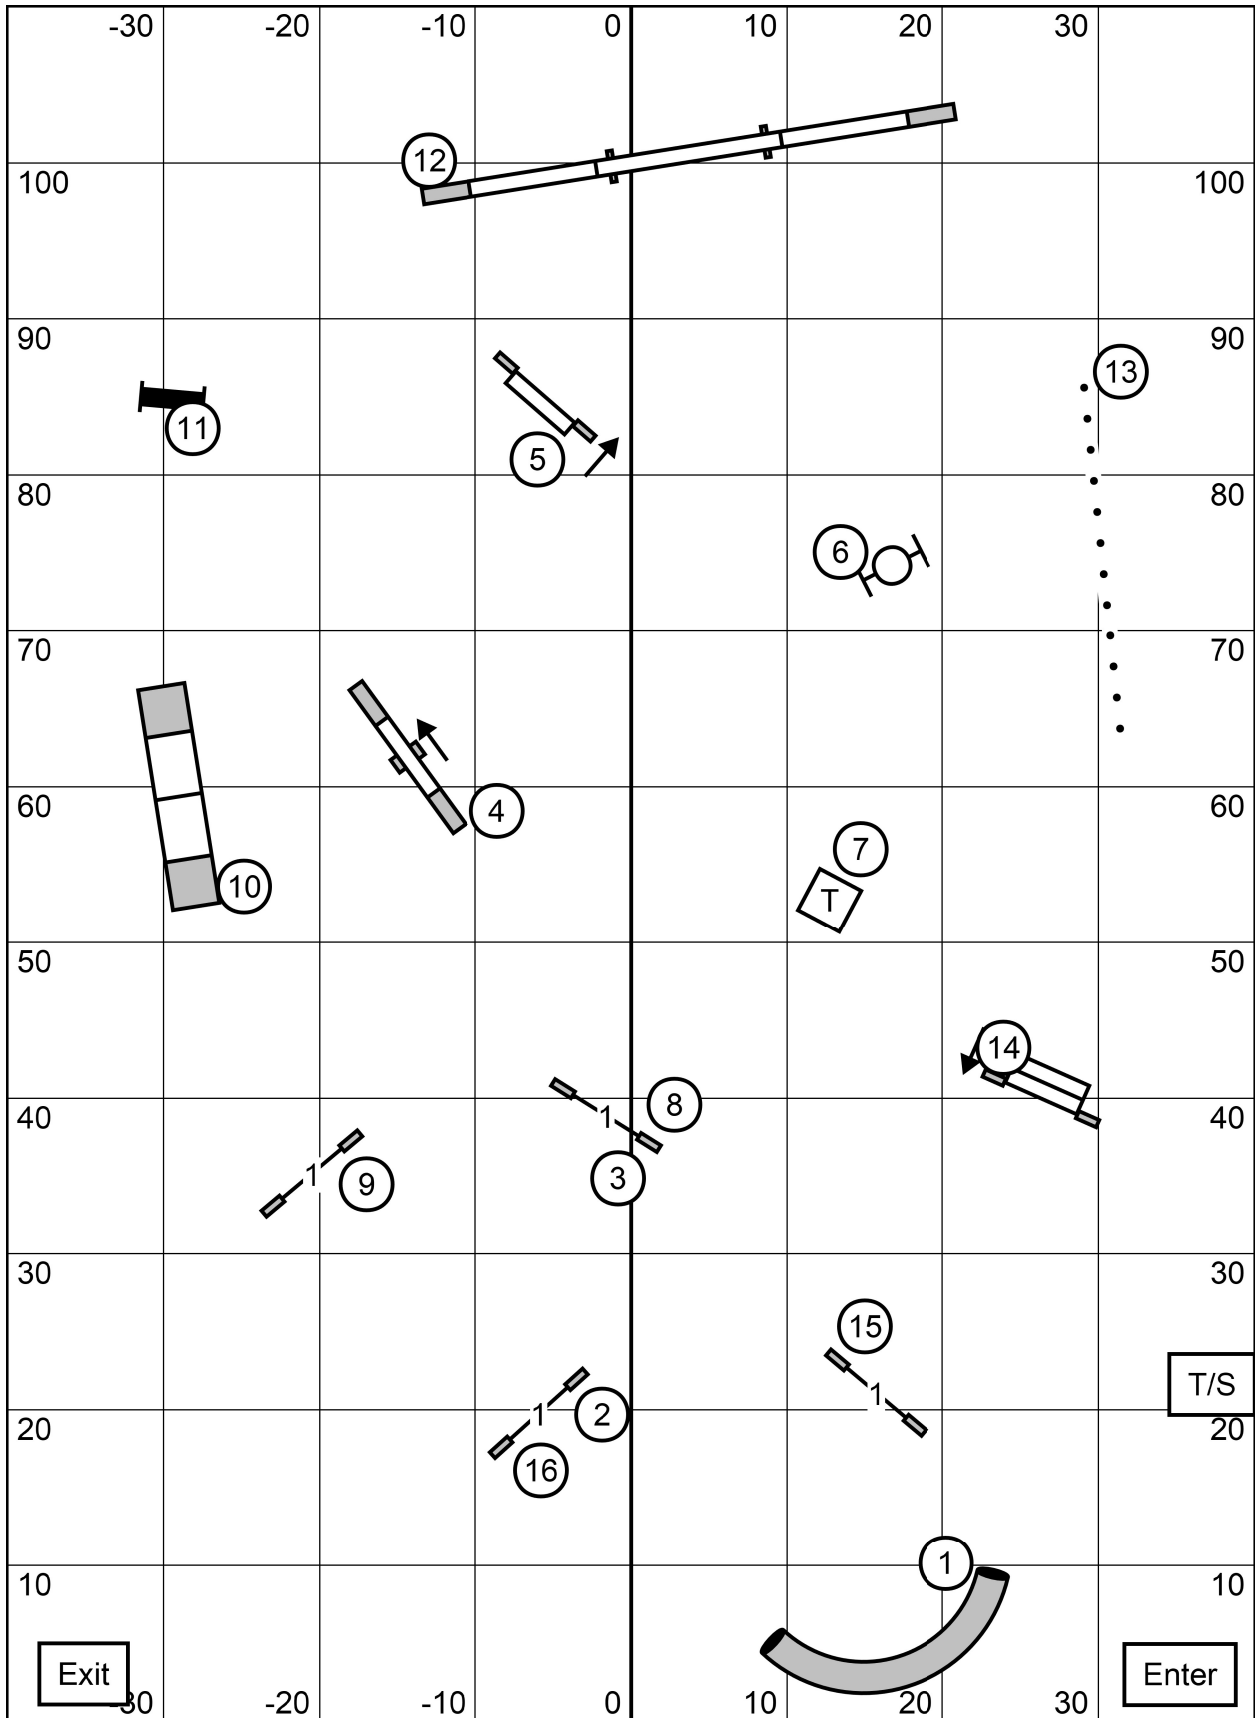

Berks County Training Club  
 North Cumberland, PA  
 August 31, 2025 Sunday

**Time 2 Beat**  
 Indoors on Turf  
 80 X 110  
 Judge: Linda Syner

Berks County Training Club  
 North Cumberland, PA  
 August 31, 2025 Sunday

**Open Standard**  
 Indoors on Turf  
 80 X 110  
 Judge: Linda Syner

Berks County Training Club  
 North Cumberland, PA  
 August 31, 2025 Sunday

**Premier Standard**  
 Indoors on Turf  
 80 X 110  
 Judge: Linda Syner

Berks County Training Club  
 North Cumberland, PA  
 August 31, 2025 Sunday

**Novice Standard**

Indoors on Turf  
 80 X 110  
 Judge: Linda Syner

Berks County Training Club  
 North Cumberland, PA  
 August 31, 2025 Sunday

**Master/EX Standard**  
 Indoors on Turf  
 80 X 110  
 Judge: Linda Syner

**Berks County Dog Training Club**  
 Sunday August 31, 2025  
 80'x110' New Cumberland PA

**Novice JWW**  
 Gill Chapman  
 Indoor on Turf