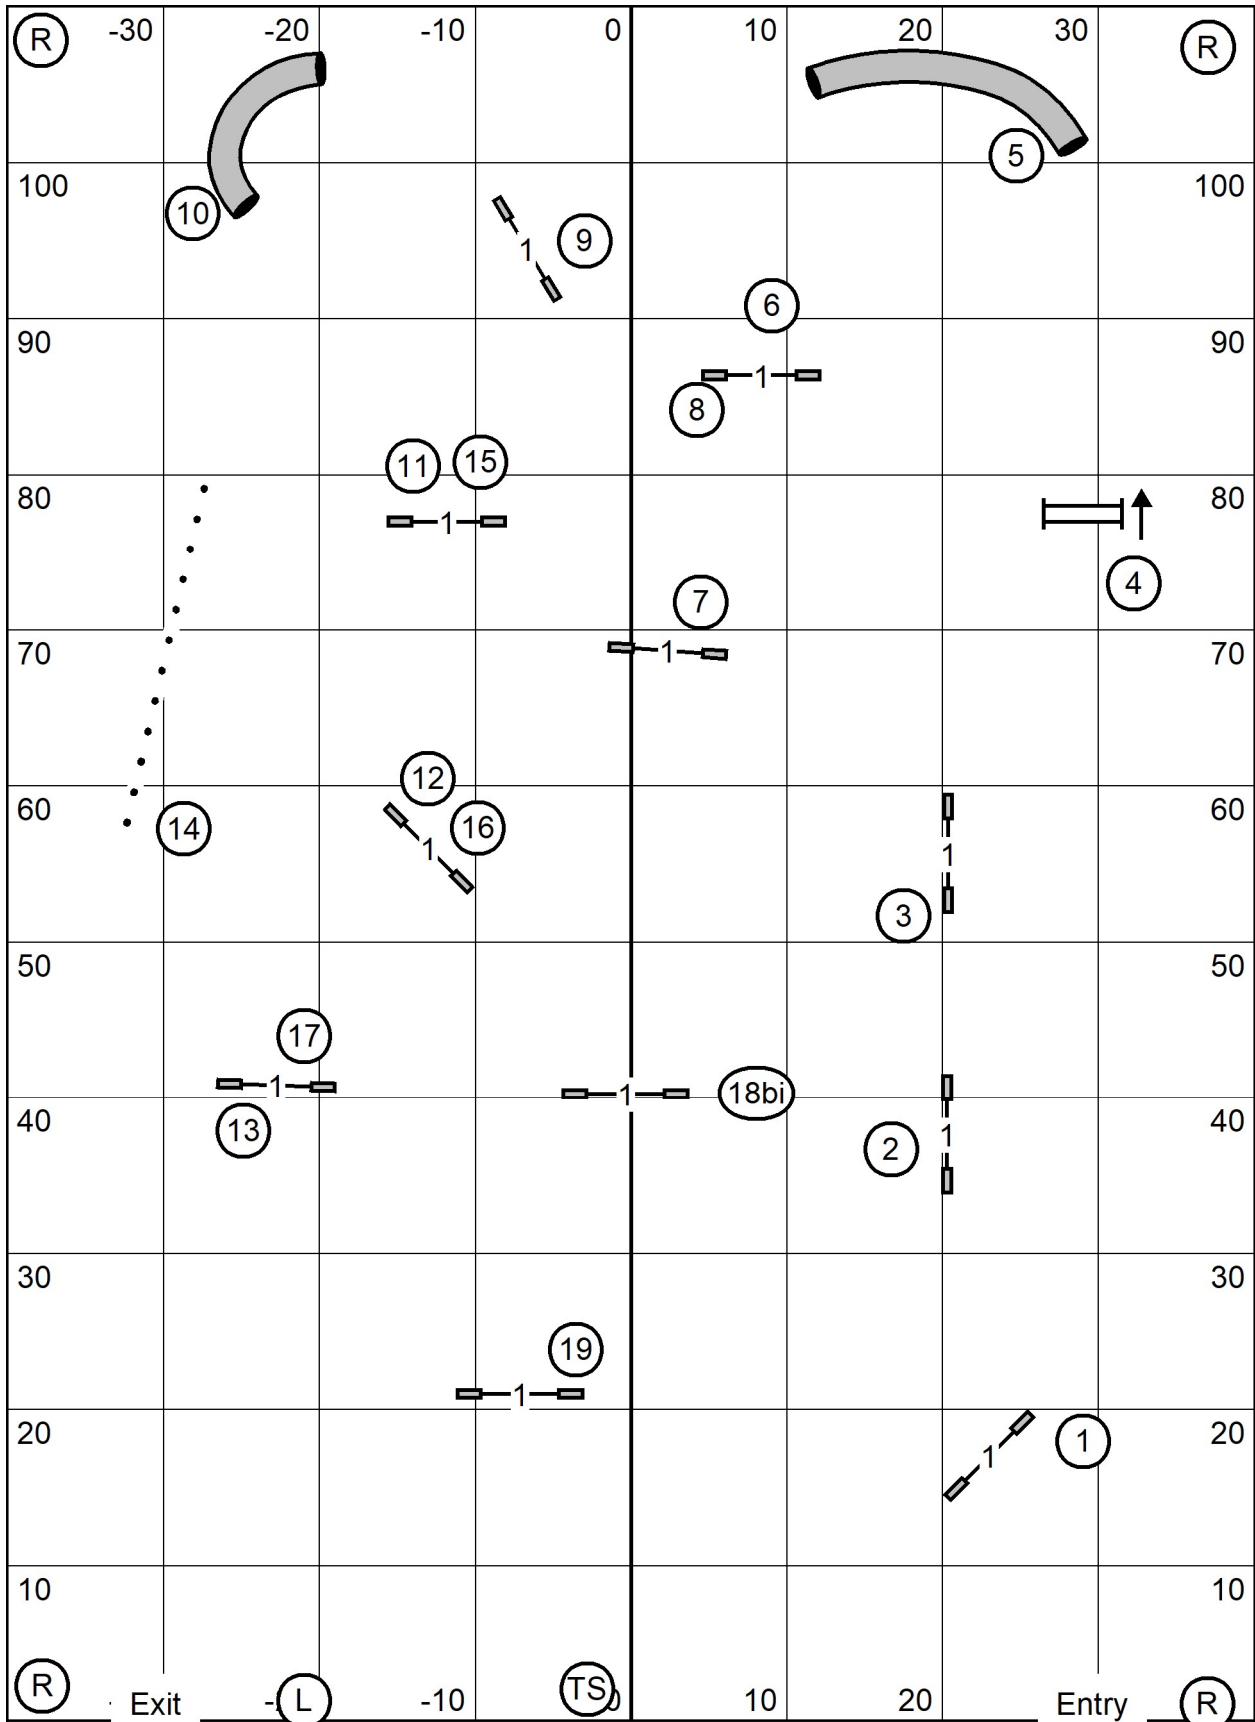

Berks County Training Club  
 North Cumberland, PA  
 August 31, 2025 Sunday

**Novice Standard**

Indoors on Turf  
 80 X 110  
 Judge: Linda Syner

Berks County Training Club  
 North Cumberland, PA  
 August 31, 2025 Sunday

**Master/EX Standard**  
 Indoors on Turf  
 80 X 110  
 Judge: Linda Syner

**Berks County Dog Training Club**  
 Sunday August 31, 2025  
 80'x110' New Cumberland PA

**Novice JWW**  
 Gill Chapman  
 Indoor on Turf