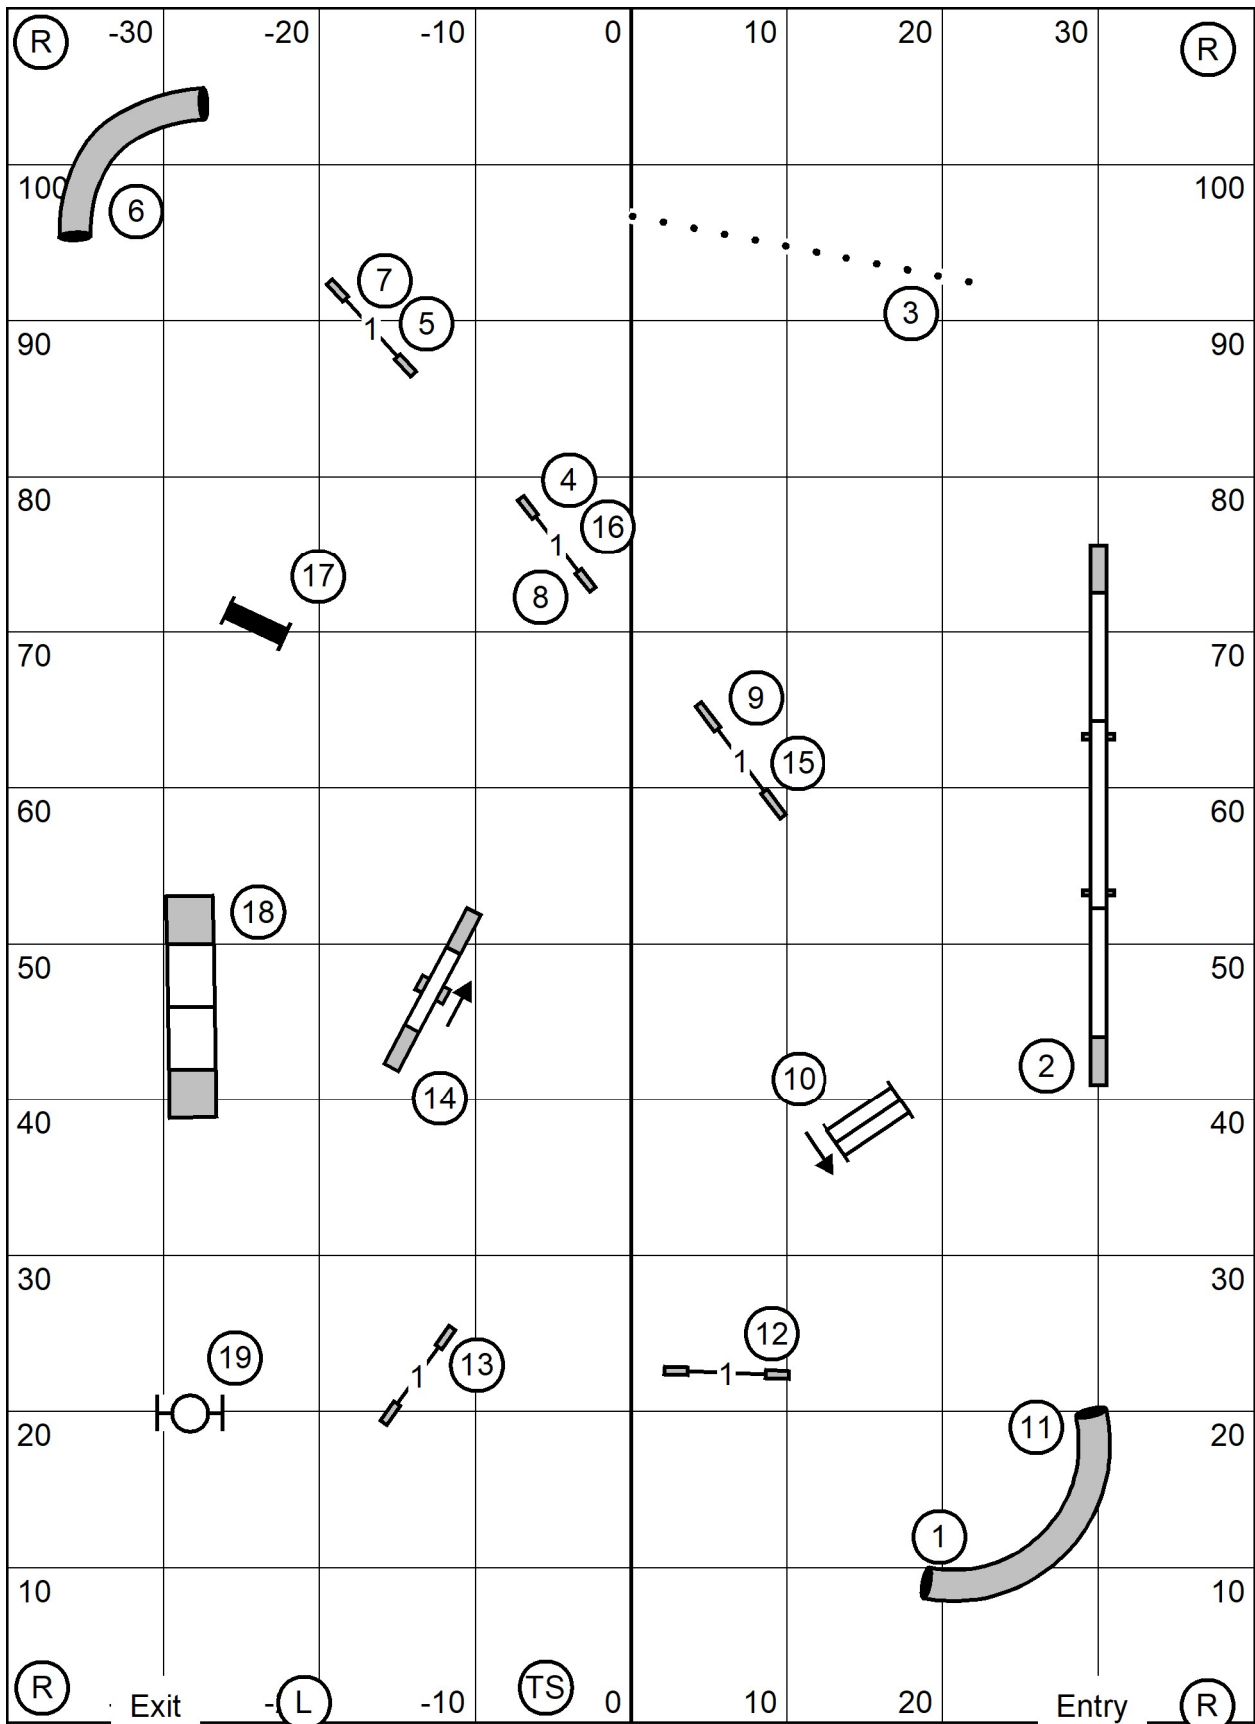

Berks County Dog Training Club
Saturday August 30, 2025
80'x110' New Cumberland PA

Premier Standard
Gill Chapman
Indoor on Turf