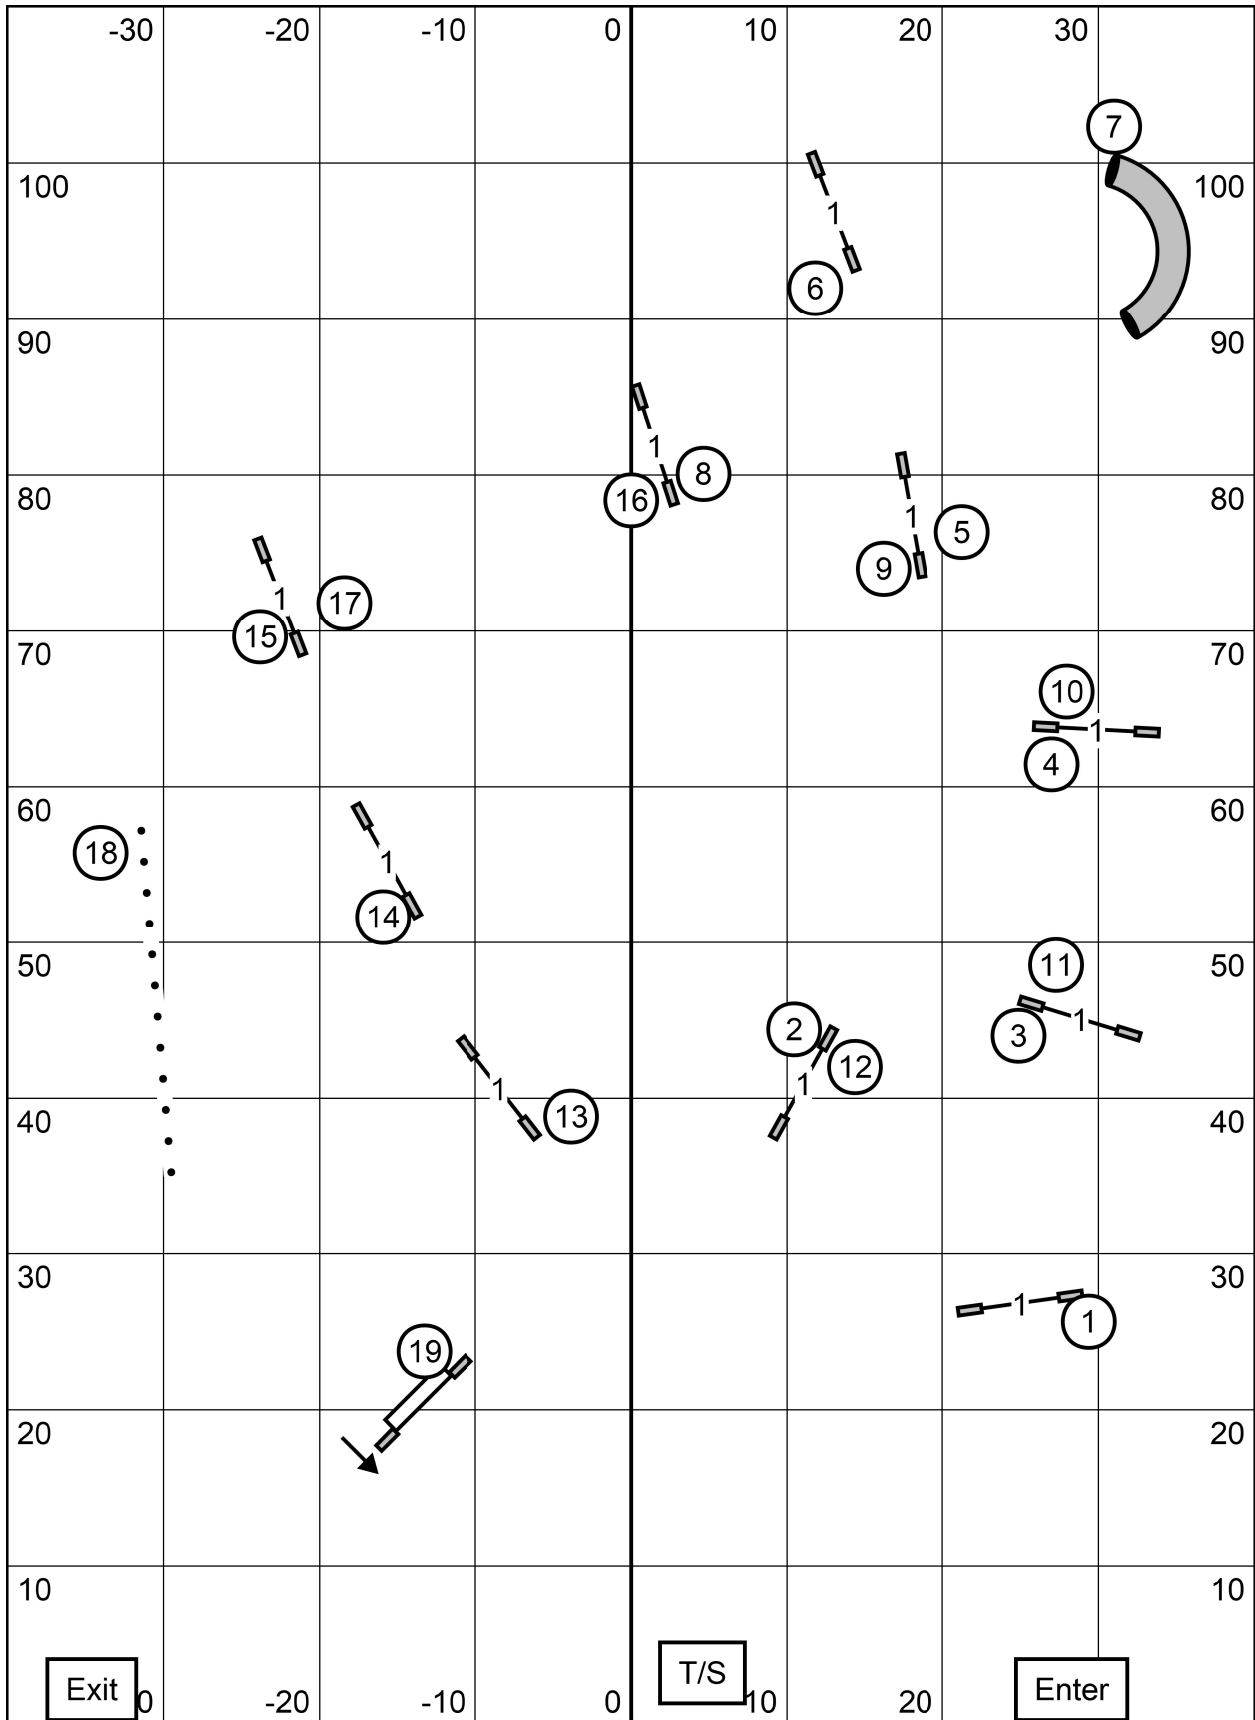

Berks County Training Club
 North Cumberland, PA
 August 30, 2025 Saturday

ALL FAST

Indoors on Turf
 80 X 110
 Judge: Linda Syner

Berks County Training Club
 North Cumberland, PA
 August 30, 2025 Saturday

Master/Ex Jumpers
 Indoors on Turf
 80 X 110
 Judge: Linda Syner

Berks County Training Club
 North Cumberland, PA
 August 30, 2025 Saturday

Novice Jumpers
 Indoors on Turf
 80 X 110
 Judge: Linda Syner

Berks County Training Club
 North Cumberland, PA
 August 30, 2025 Saturday

Open Jumpers
 Indoors on Turf
 80 X 110
 Judge: Linda Syner

Berks County Training Club
 North Cumberland, PA
 August 30, 2025 Saturday

Premier Jumpers

Indoors on Turf
 80 X 110
 Judge: Linda Syner

Berks County Dog Training Club
 Saturday August 30, 2025
 80'x110' New Cumberland PA