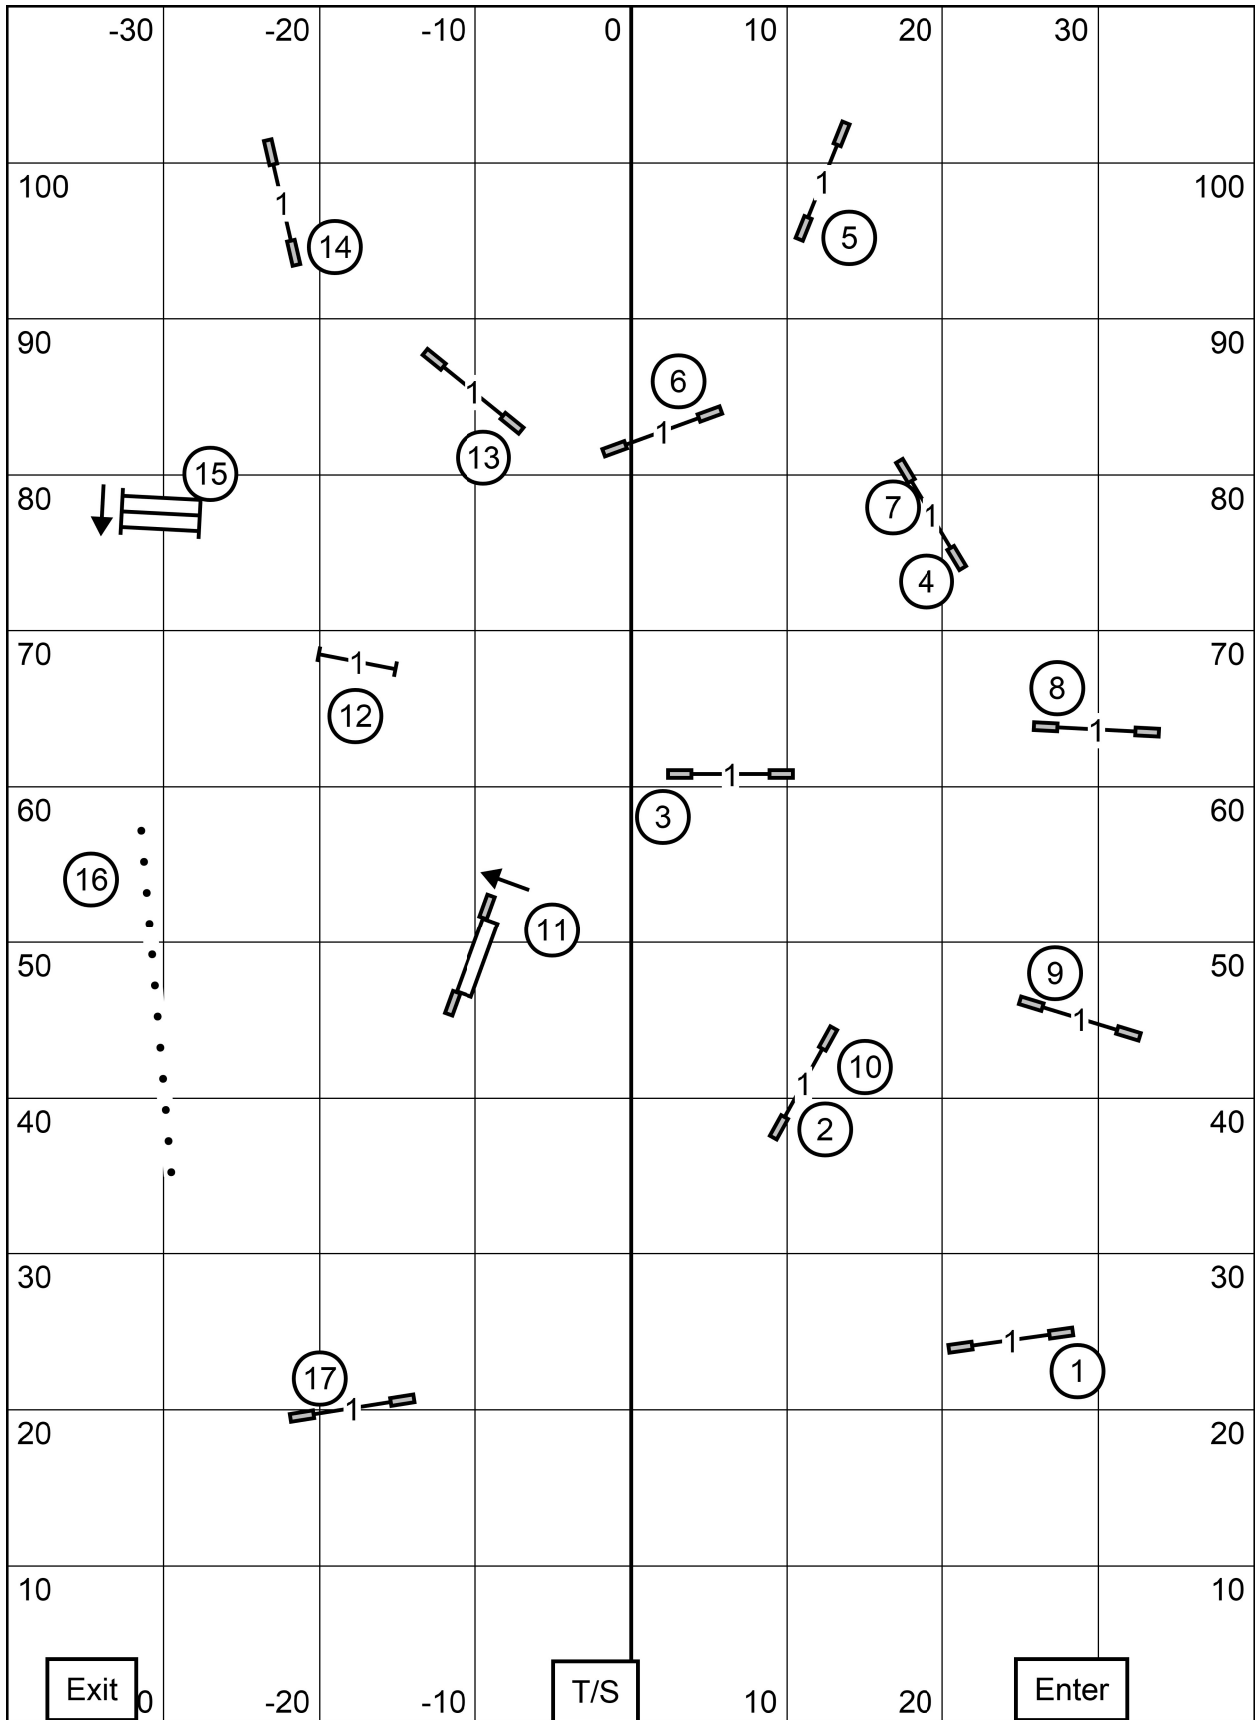

Berks County Training Club
 North Cumberland, PA
 August 30, 2025 Saturday

ALL FAST

Indoors on Turf
 80 X 110
 Judge: Linda Syner

Berks County Training Club
 North Cumberland, PA
 August 30, 2025 Saturday

Master/Ex Jumpers
 Indoors on Turf
 80 X 110
 Judge: Linda Syner

Berks County Training Club
 North Cumberland, PA
 August 30, 2025 Saturday

Novice Jumpers
 Indoors on Turf
 80 X 110
 Judge: Linda Syner

Berks County Training Club
 North Cumberland, PA
 August 30, 2025 Saturday

Open Jumpers
 Indoors on Turf
 80 X 110
 Judge: Linda Syner

Berks County Training Club
 North Cumberland, PA
 August 30, 2025 Saturday

Premier Jumpers

Indoors on Turf
 80 X 110
 Judge: Linda Syner

Berks County Dog Training Club
 Saturday August 30, 2025
 80'x110' New Cumberland PA