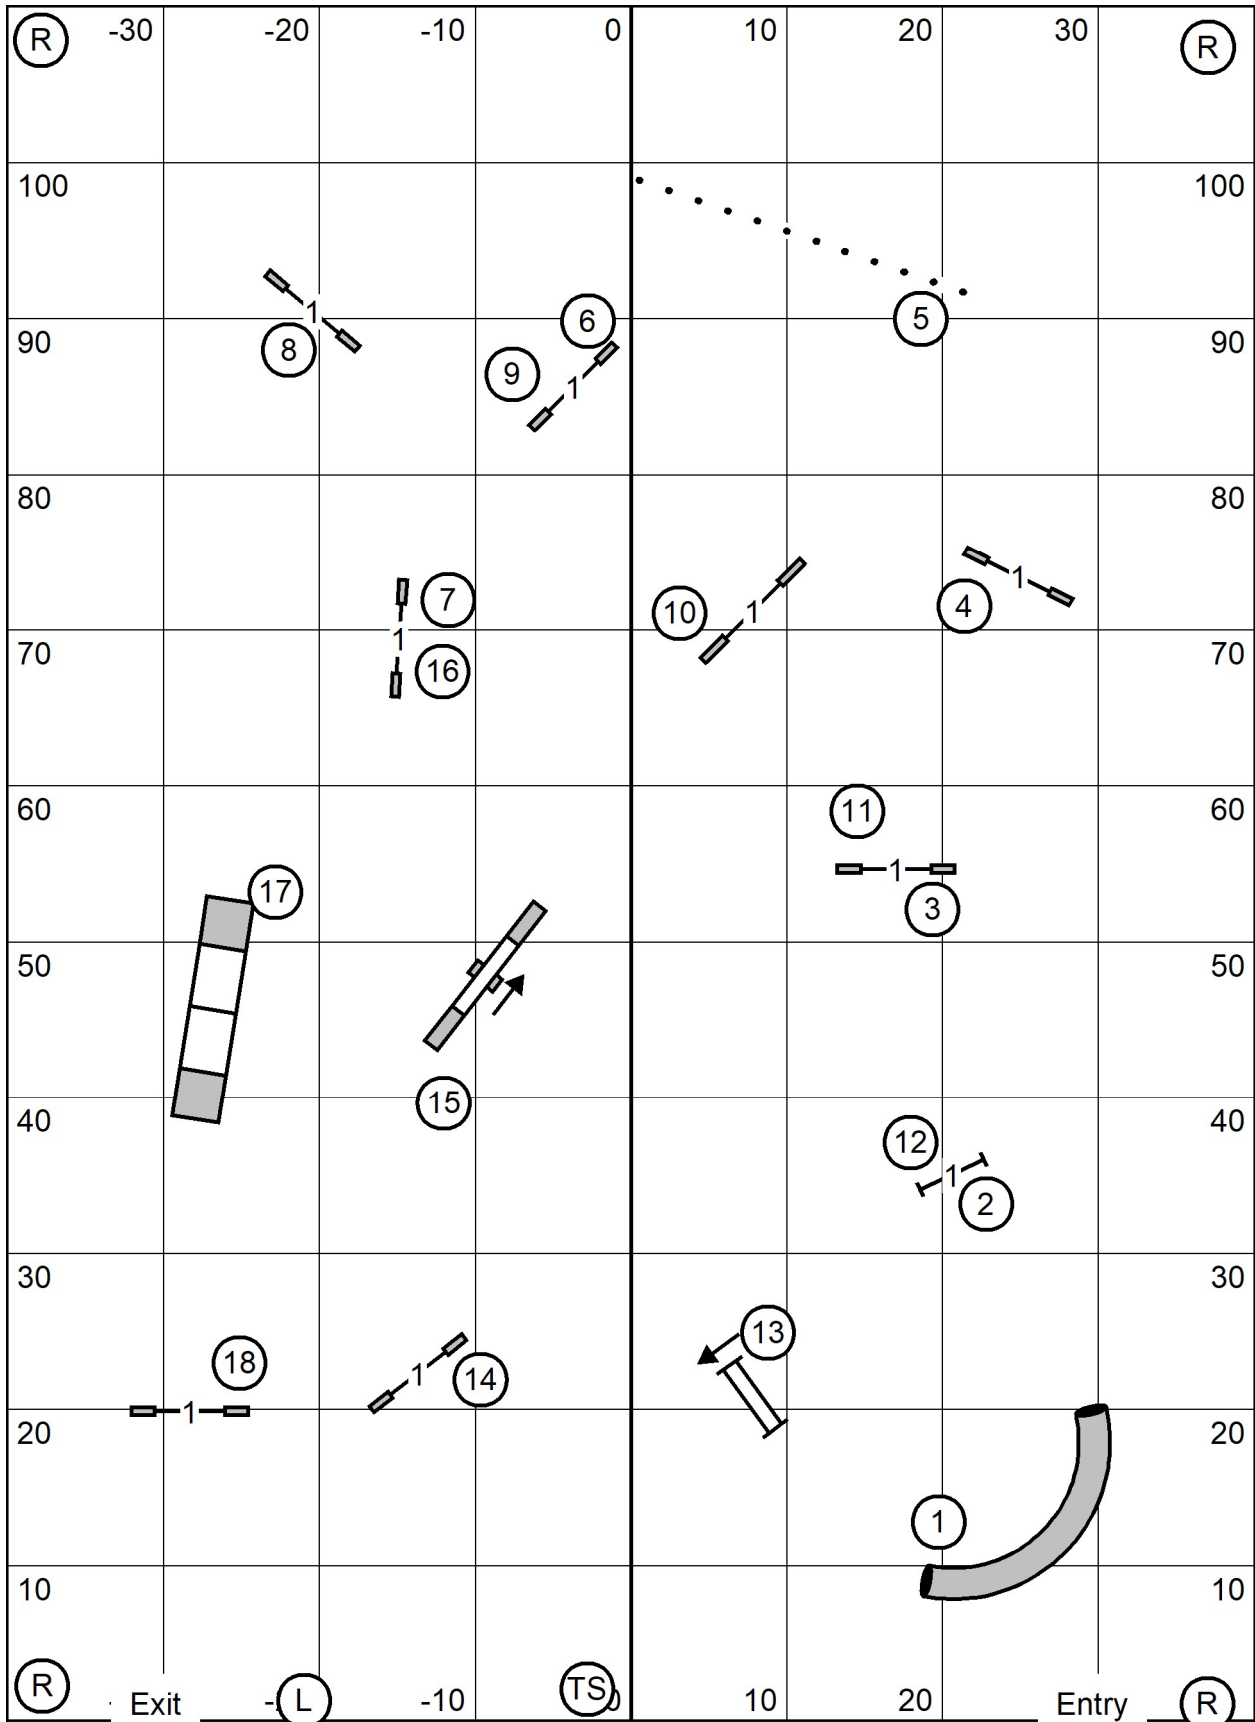

Berks County Dog Training Club
Saturday August 30, 2025
80'x110' New Cumberland PA

T2B
Gill Chapman
Indoor on Turf