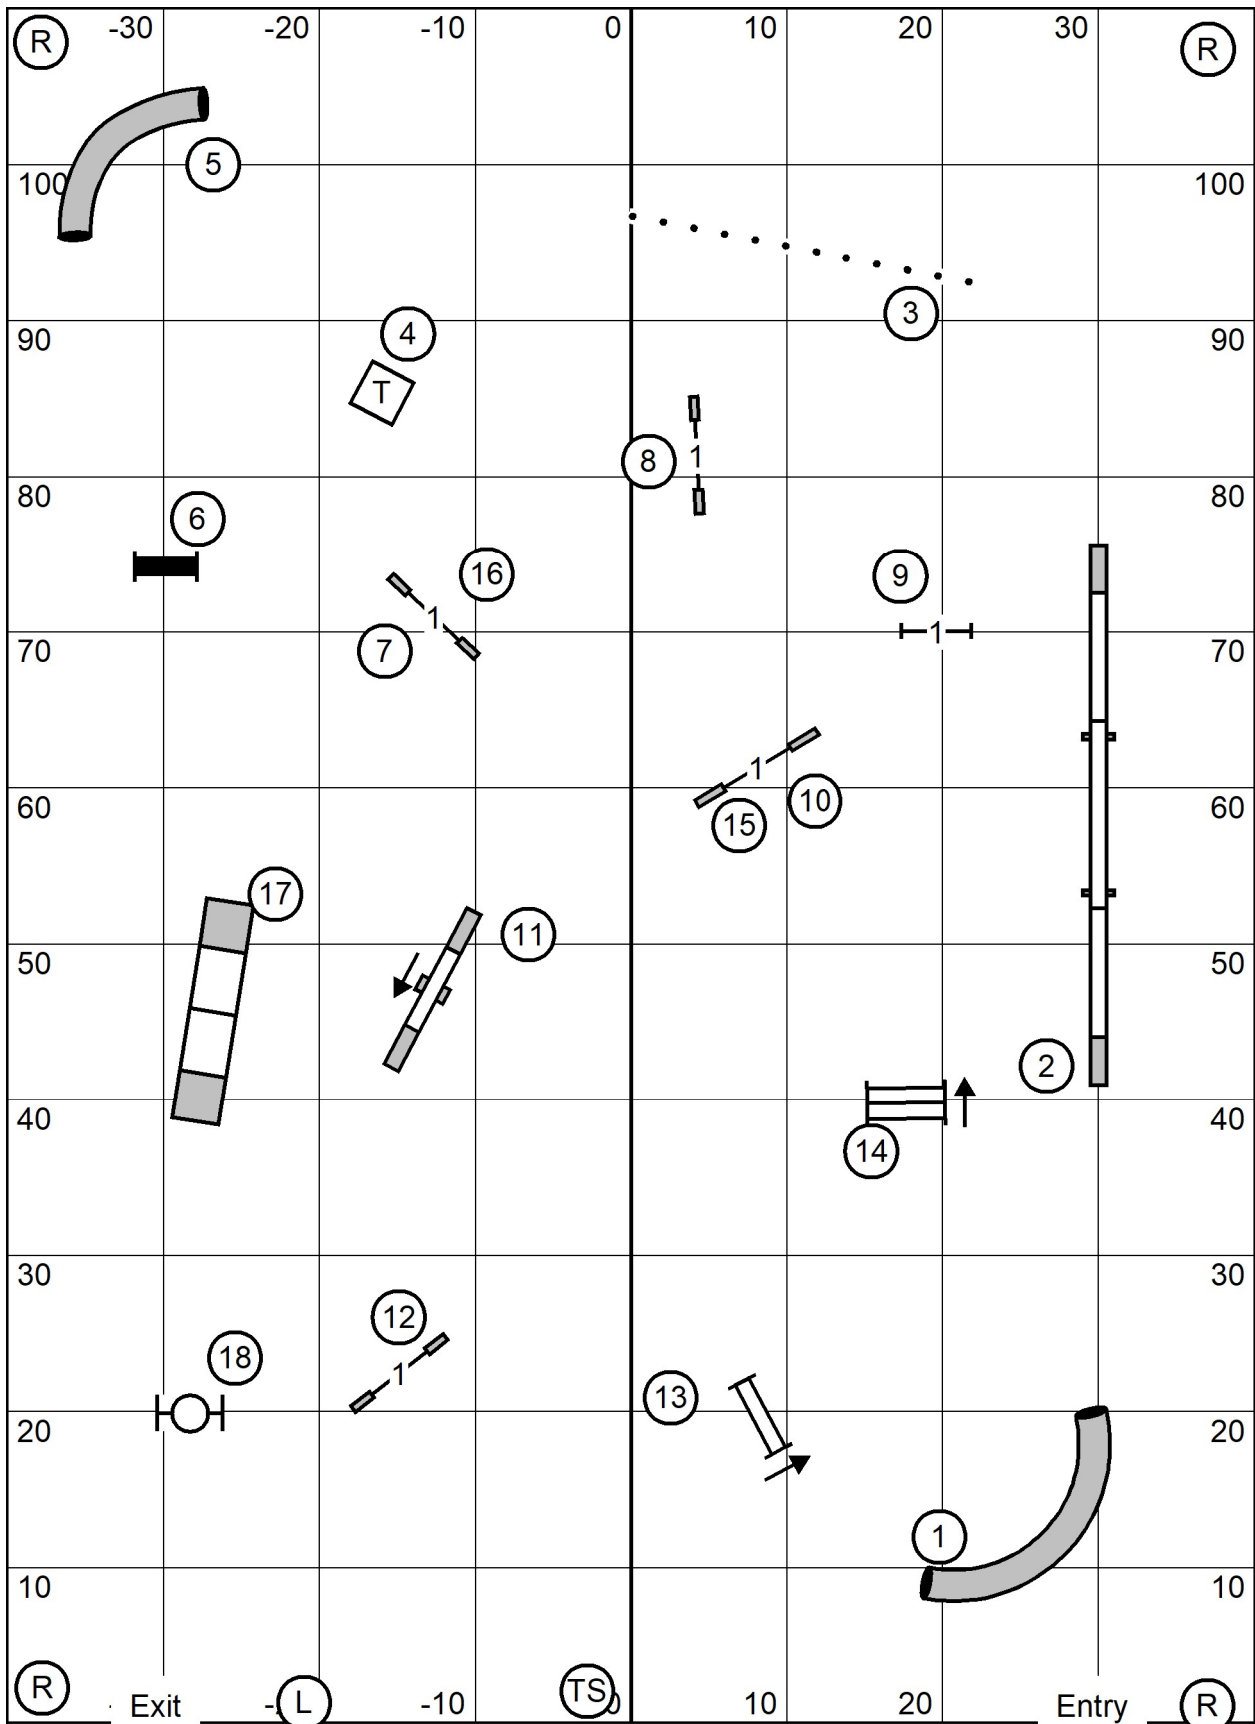

Berks County Dog Training Club
Saturday August 30, 2025
80'x110' New Cumberland PA

Open Standard
Gill Chapman
Indoor on Turf