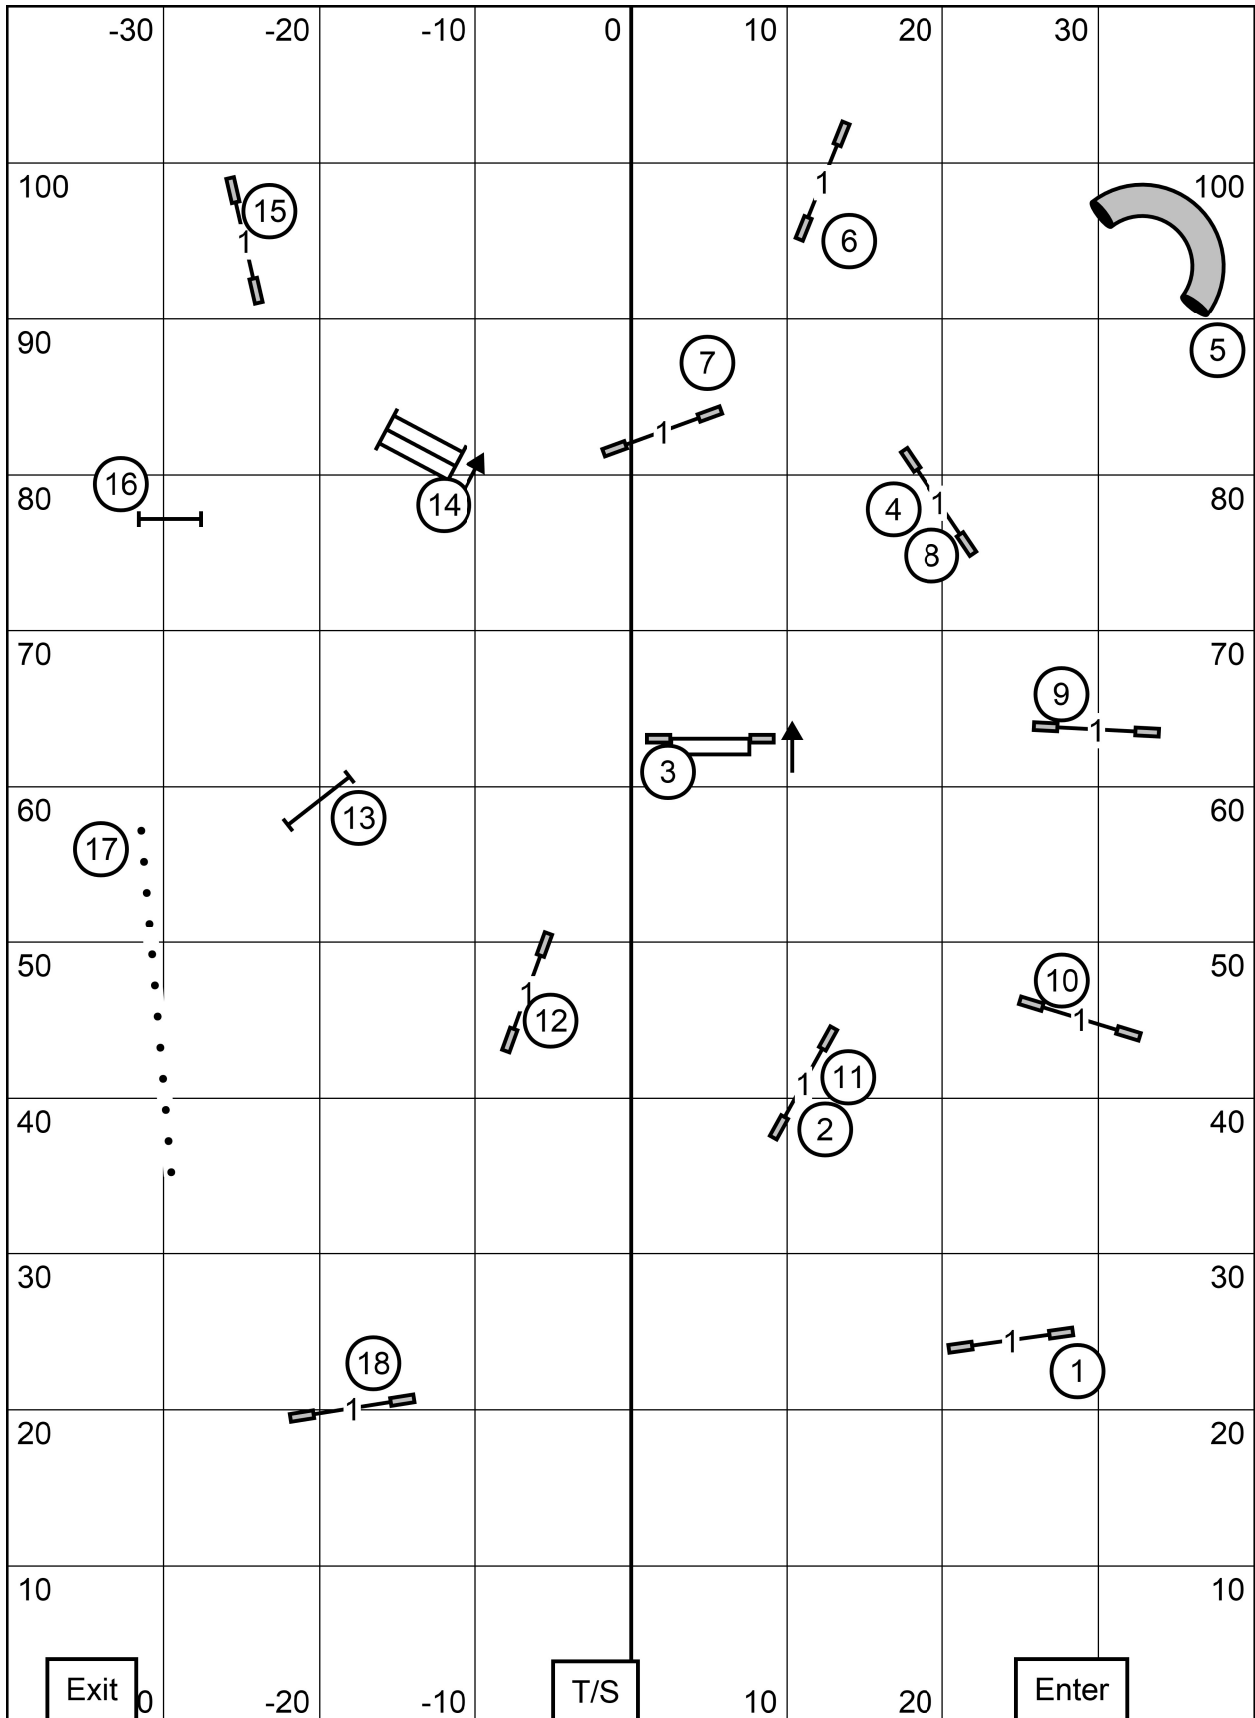

Berks County Training Club
 North Cumberland, PA
 August 30, 2025 Saturday

ALL FAST

Indoors on Turf
 80 X 110
 Judge: Linda Syner

Berks County Training Club
 North Cumberland, PA
 August 30, 2025 Saturday

Master/Ex Jumpers
 Indoors on Turf
 80 X 110
 Judge: Linda Syner

Berks County Training Club
 North Cumberland, PA
 August 30, 2025 Saturday

Novice Jumpers
 Indoors on Turf
 80 X 110
 Judge: Linda Syner

Berks County Training Club
 North Cumberland, PA
 August 30, 2025 Saturday

Open Jumpers
 Indoors on Turf
 80 X 110
 Judge: Linda Syner

Berks County Training Club
 North Cumberland, PA
 August 30, 2025 Saturday

Premier Jumpers

Indoors on Turf
 80 X 110
 Judge: Linda Syner

Berks County Dog Training Club
 Saturday August 30, 2025
 80'x110' New Cumberland PA