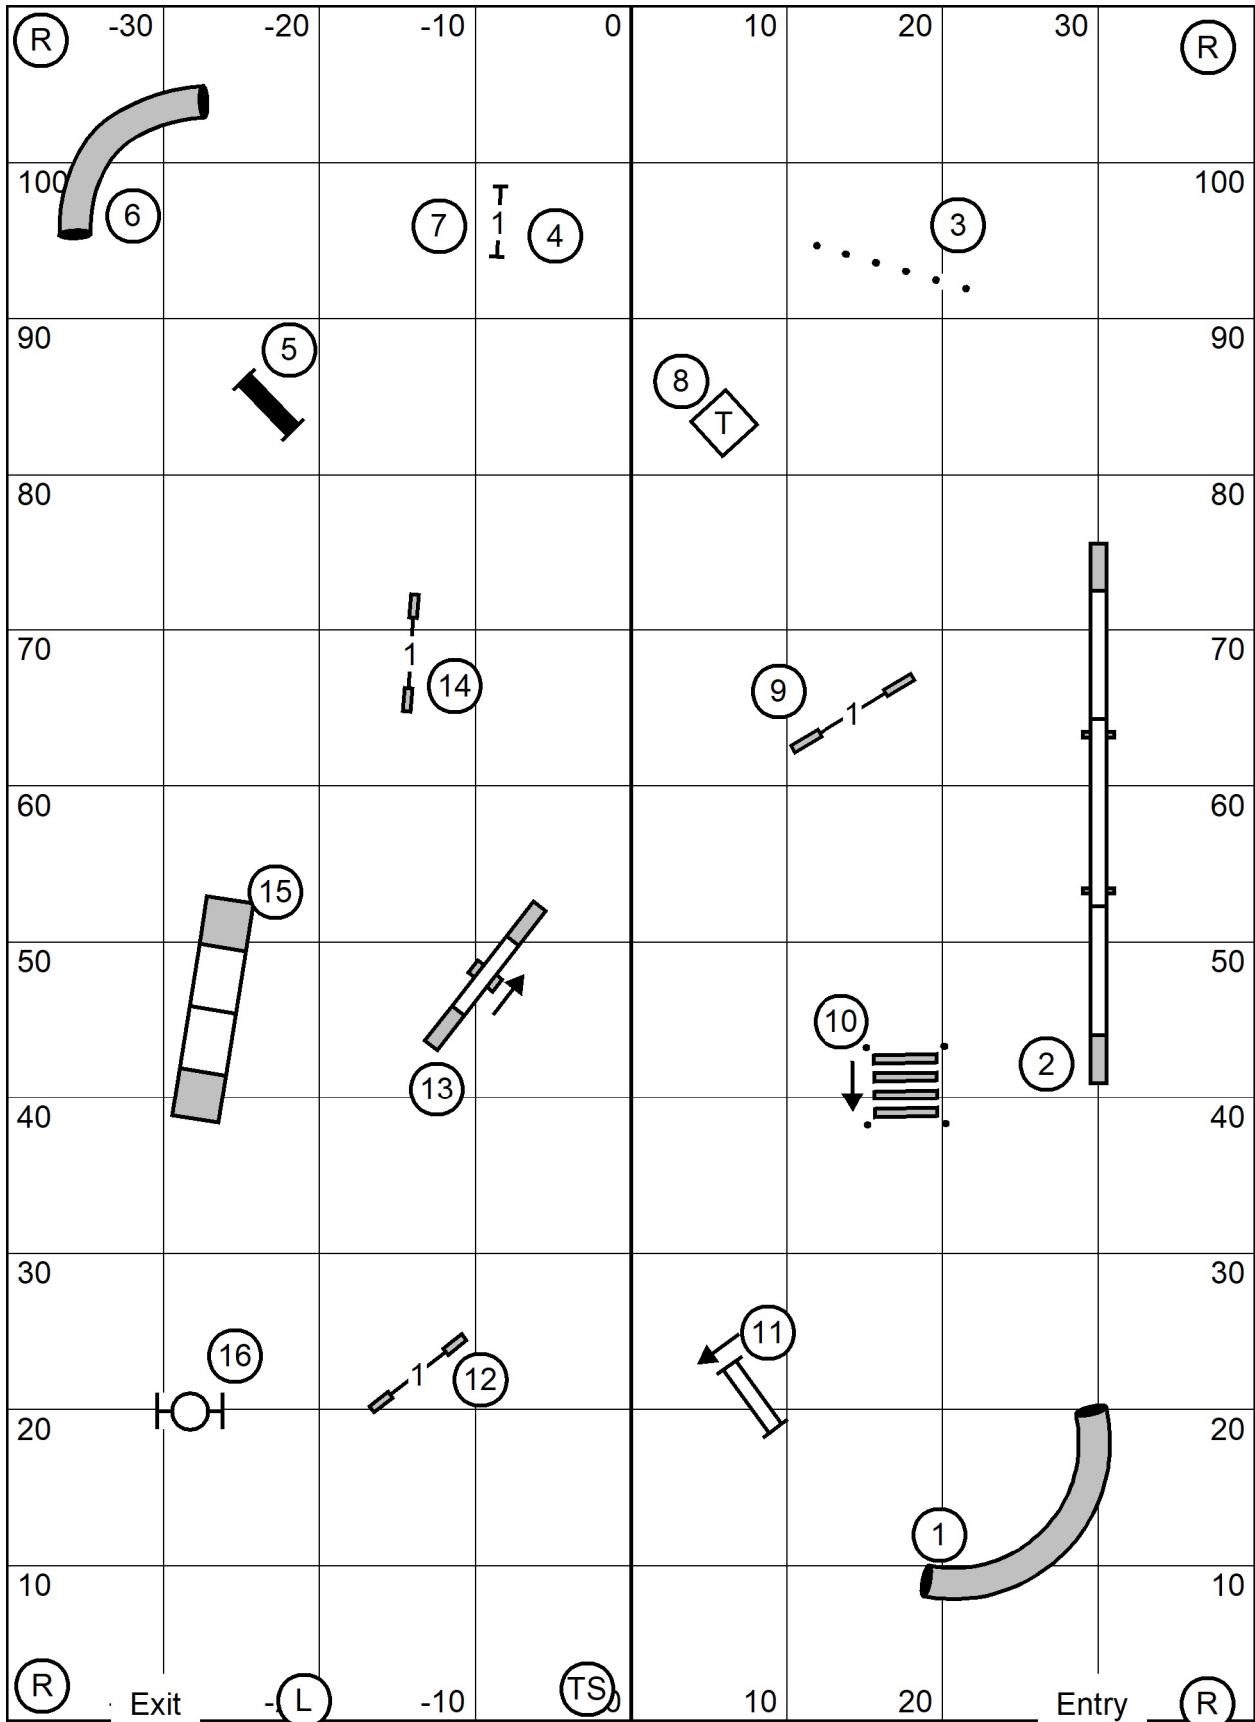

Berks County Dog Training Club
Saturday August 30, 2025
80'x110' New Cumberland PA

Novice Standard
Gill Chapman
Indoor on Turf