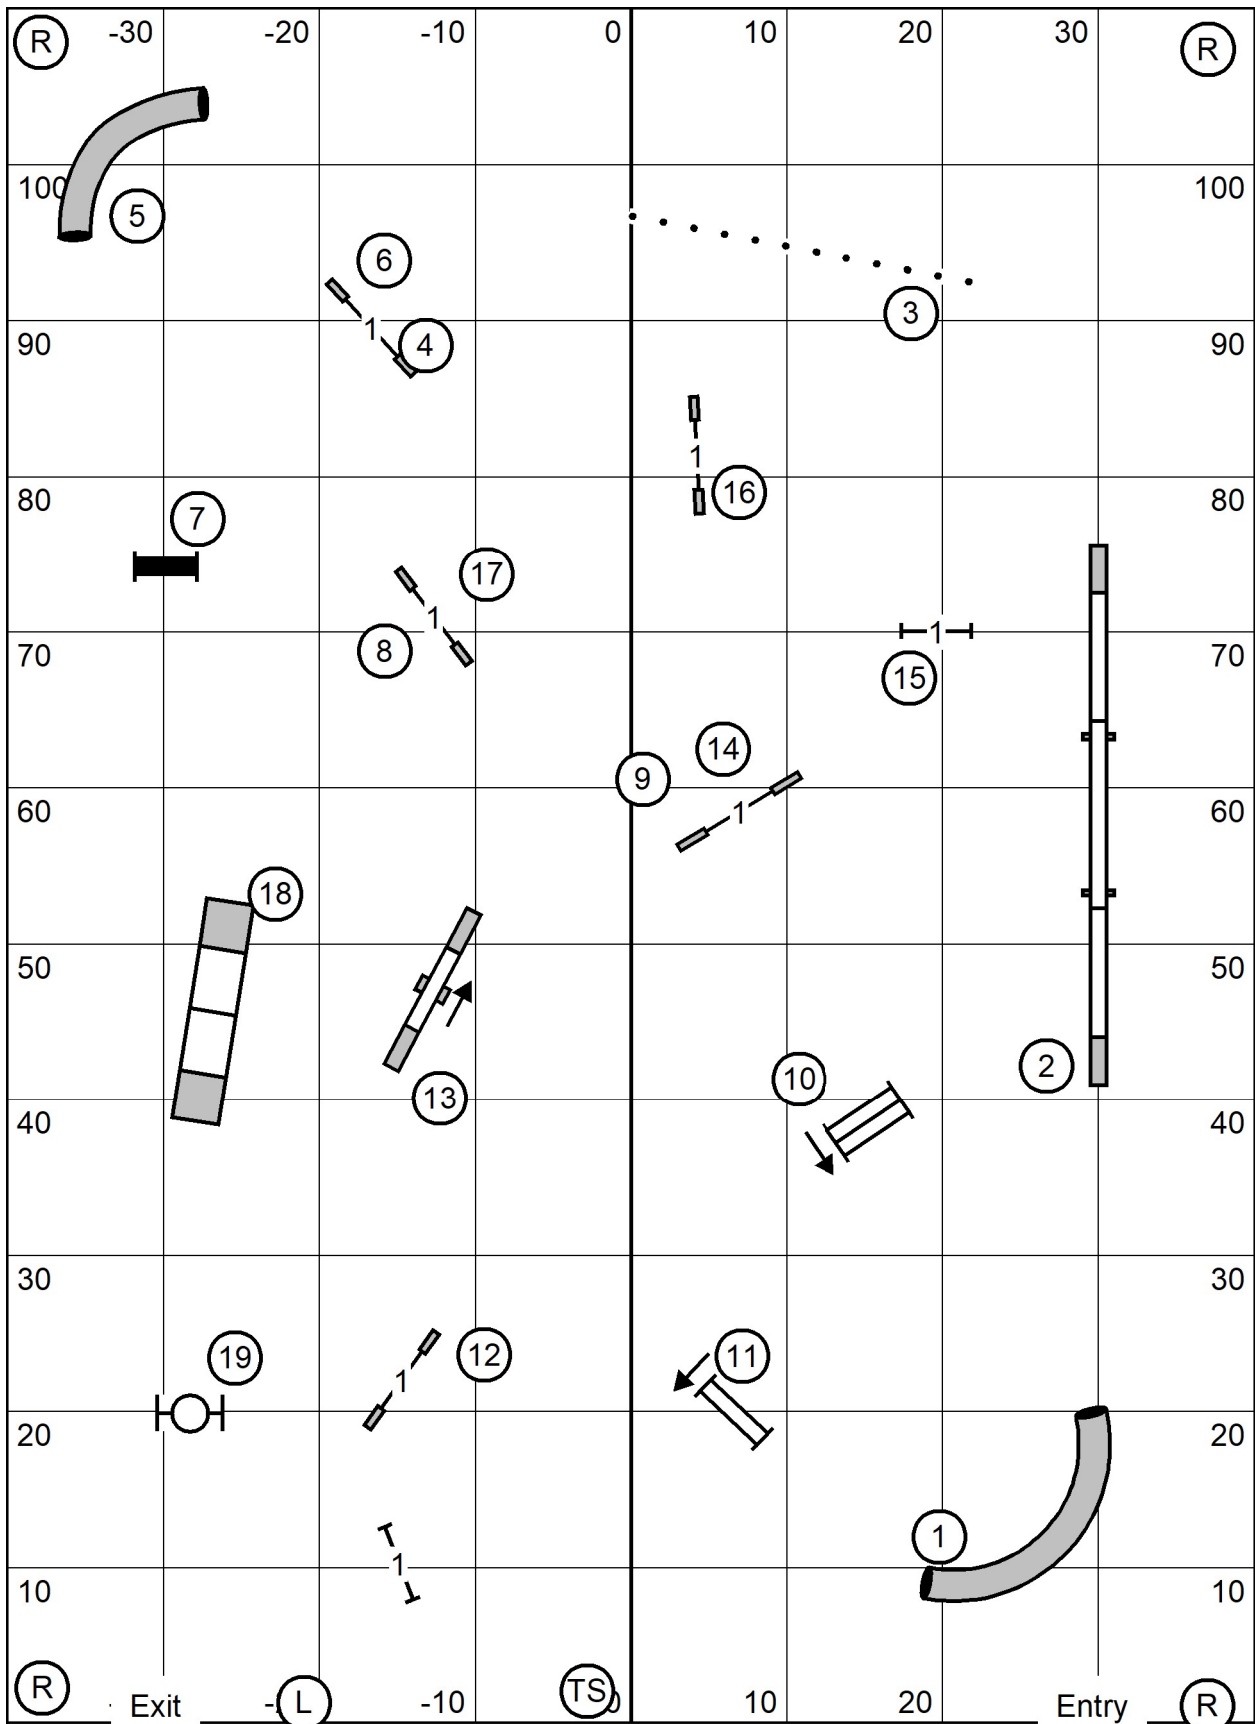

Berks County Training Club
 North Cumberland, PA
 August 30, 2025 Saturday

ALL FAST

Indoors on Turf
 80 X 110
 Judge: Linda Syner

Berks County Training Club
 North Cumberland, PA
 August 30, 2025 Saturday

Master/Ex Jumpers
 Indoors on Turf
 80 X 110
 Judge: Linda Syner

Berks County Training Club
 North Cumberland, PA
 August 30, 2025 Saturday

Novice Jumpers
 Indoors on Turf
 80 X 110
 Judge: Linda Syner

Berks County Training Club
 North Cumberland, PA
 August 30, 2025 Saturday

Open Jumpers
 Indoors on Turf
 80 X 110
 Judge: Linda Syner

Berks County Training Club
 North Cumberland, PA
 August 30, 2025 Saturday

Premier Jumpers

Indoors on Turf
 80 X 110
 Judge: Linda Syner

Berks County Dog Training Club
 Saturday August 30, 2025
 80'x110' New Cumberland PA