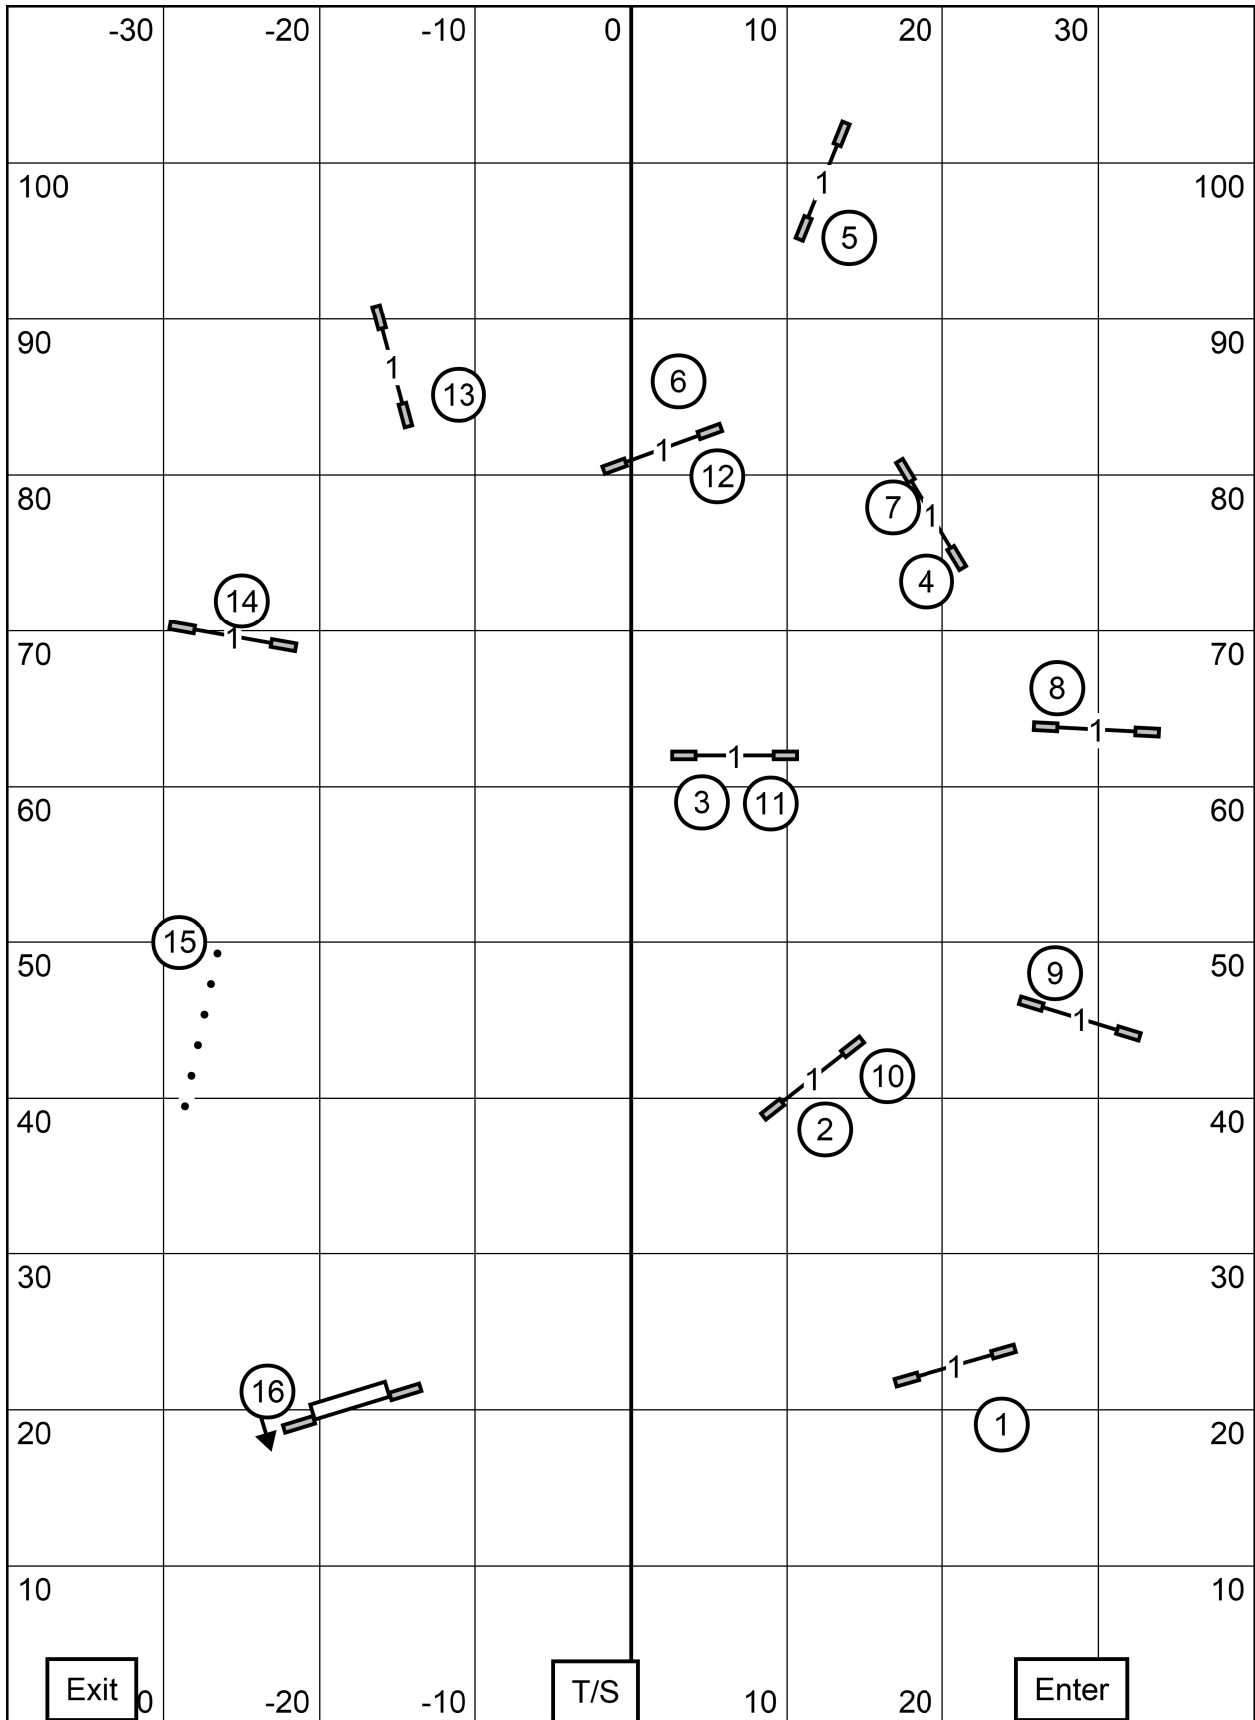

Berks County Training Club
 North Cumberland, PA
 August 30, 2025 Saturday

ALL FAST

Indoors on Turf
 80 X 110
 Judge: Linda Syner

Berks County Training Club
 North Cumberland, PA
 August 30, 2025 Saturday

Master/Ex Jumpers
 Indoors on Turf
 80 X 110
 Judge: Linda Syner

Berks County Training Club
 North Cumberland, PA
 August 30, 2025 Saturday

Novice Jumpers
 Indoors on Turf
 80 X 110
 Judge: Linda Syner

Berks County Training Club
 North Cumberland, PA
 August 30, 2025 Saturday

Open Jumpers
 Indoors on Turf
 80 X 110
 Judge: Linda Syner

Berks County Training Club
 North Cumberland, PA
 August 30, 2025 Saturday

Premier Jumpers

Indoors on Turf
 80 X 110
 Judge: Linda Syner

Berks County Dog Training Club
 Saturday August 30, 2025
 80'x110' New Cumberland PA