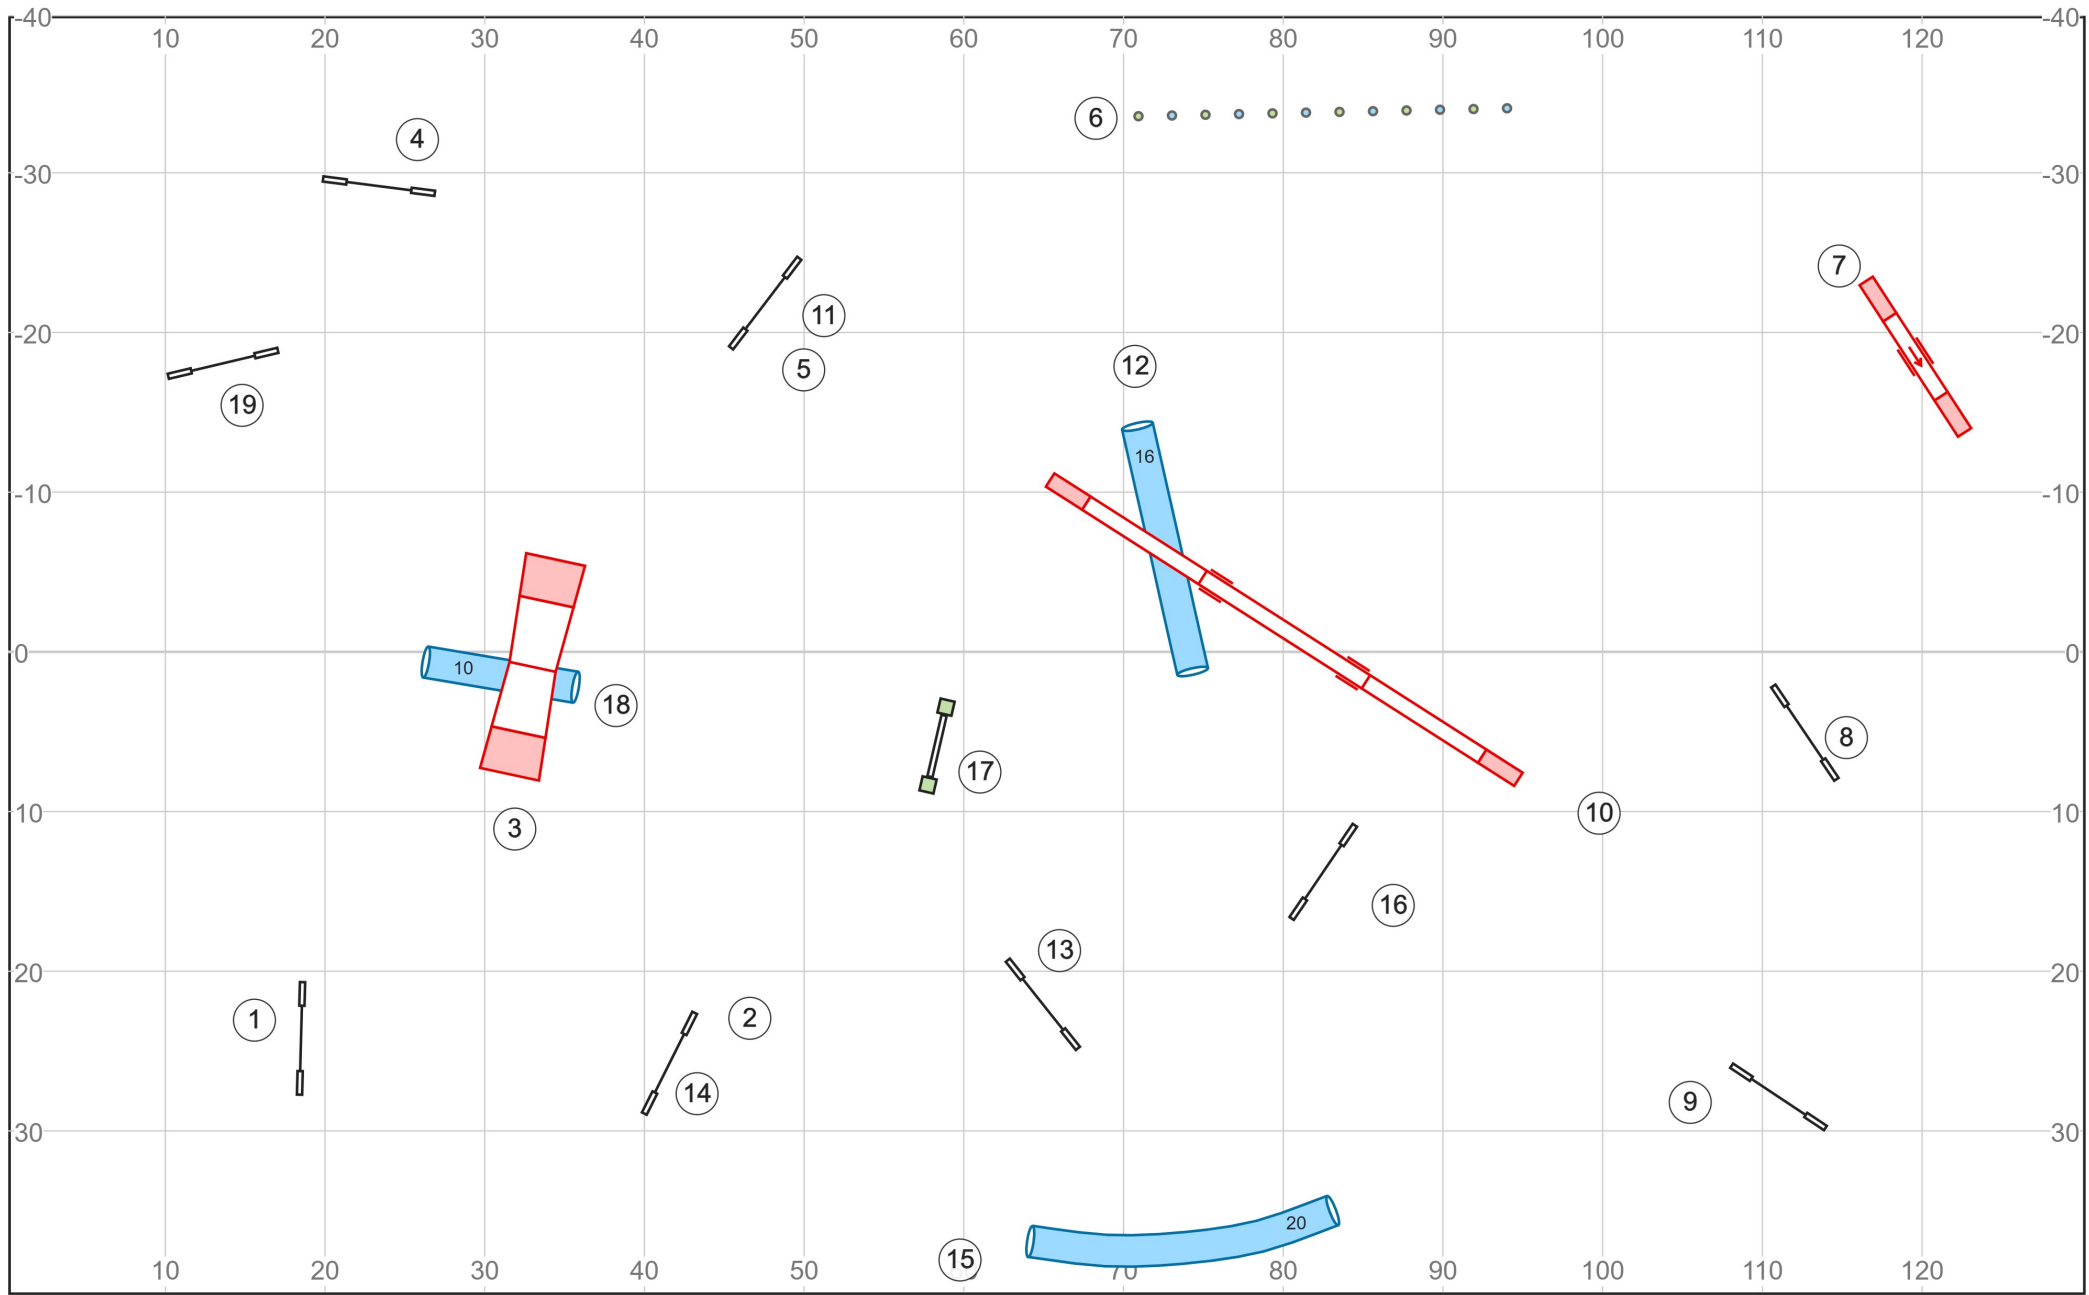

Agility 2 - 2025/08/29 - Berks County Dog Training Club, Newcumberland PA - S Semkat / G Chapman