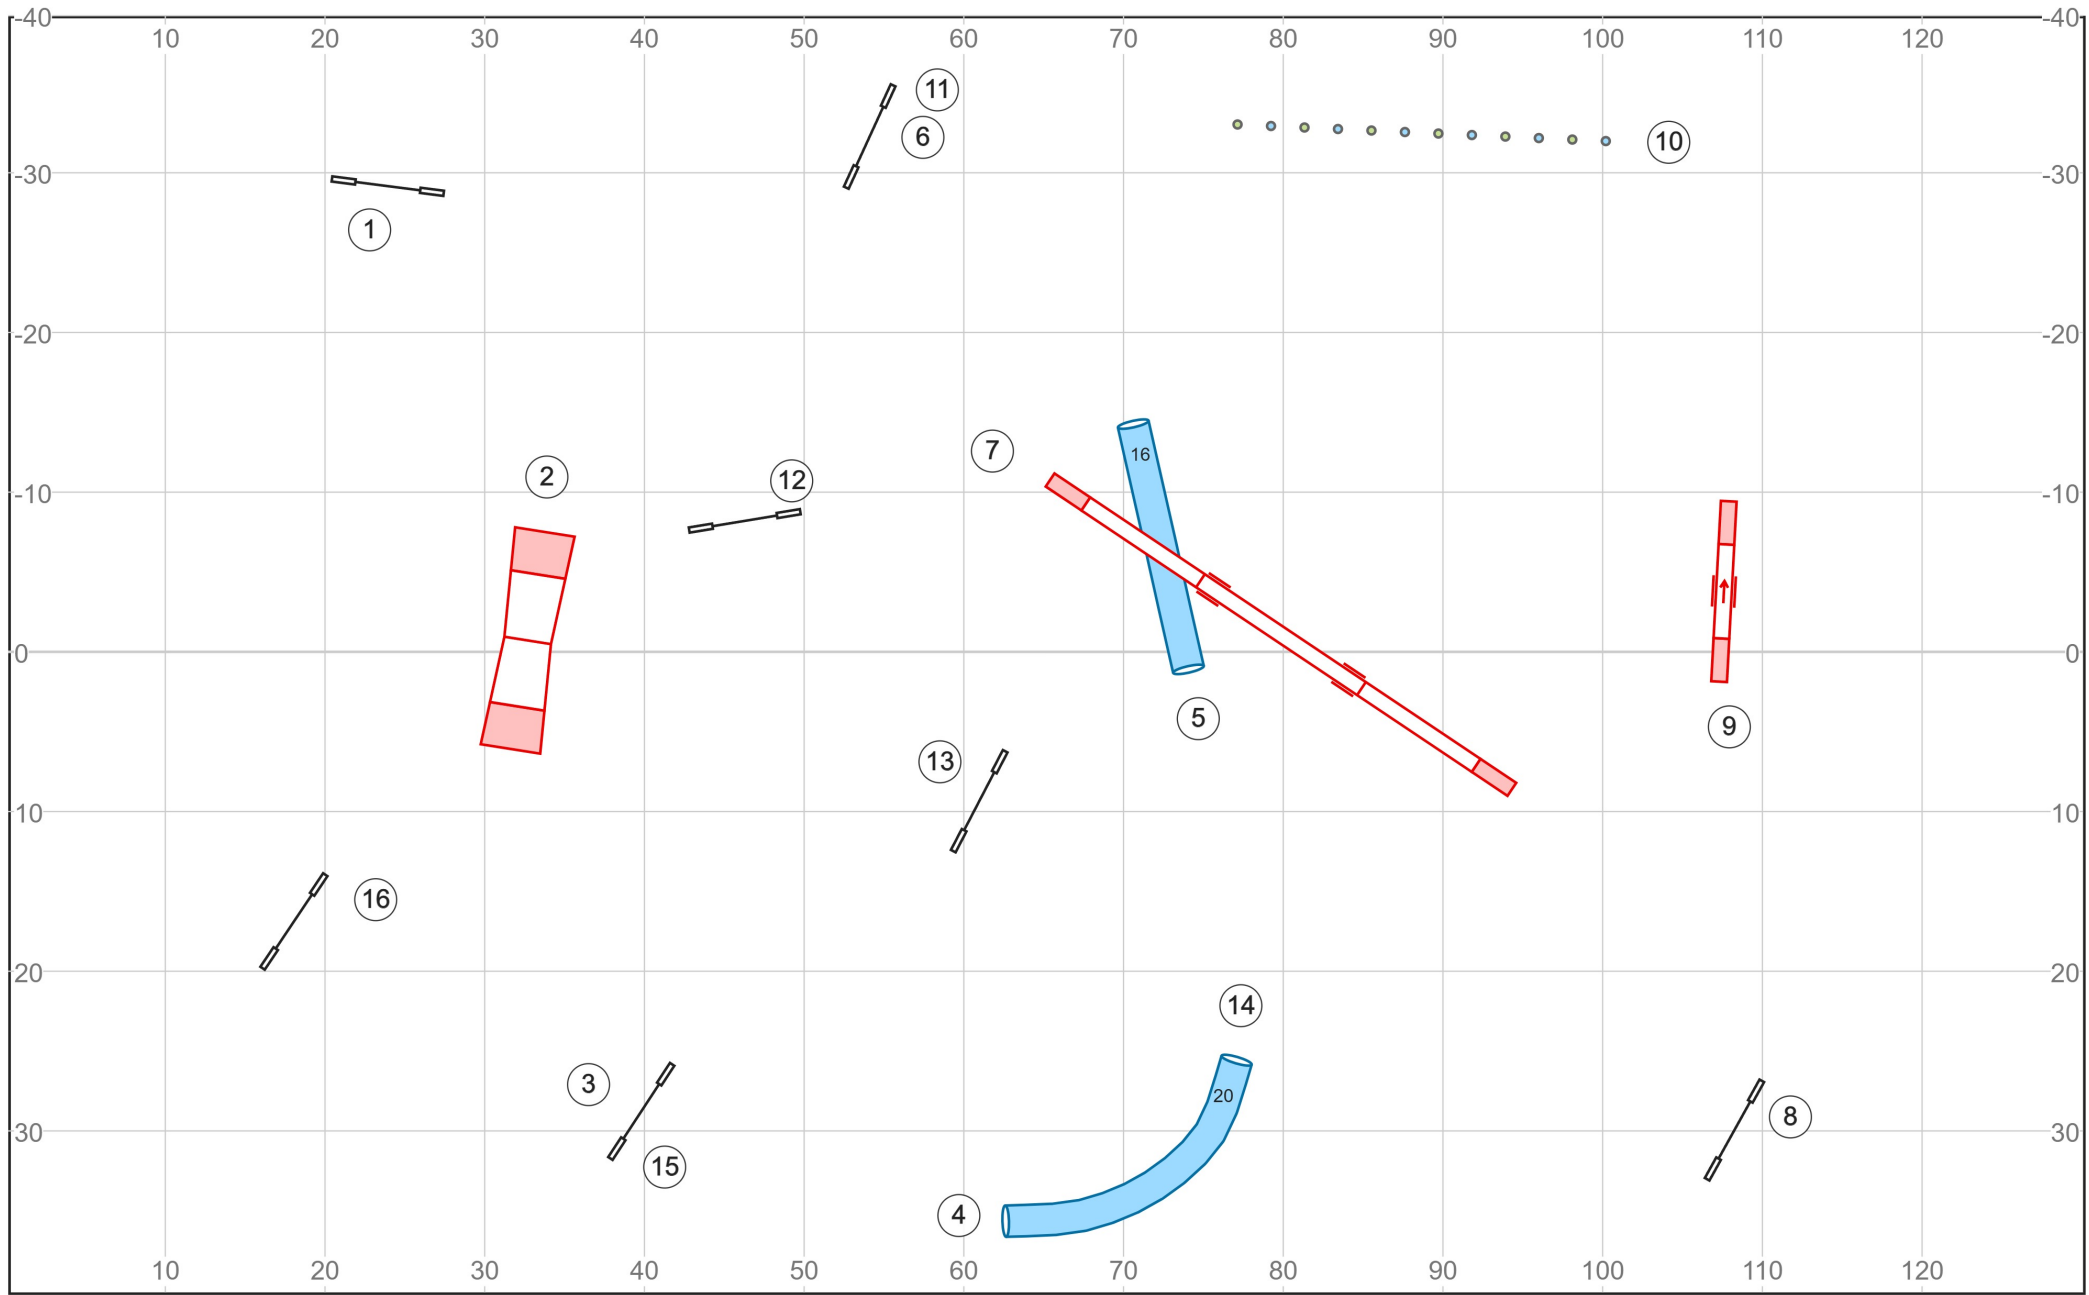

Jumping 1 - Berks County Dog Training Club - P Pupík /Gill Chapman - New Cumberland PA - August 29

Path length (ft): 457.8

Jumping 2 - Berks County Dog Training Club - P Pupík /Gill Chapman - New Cumberland PA - August 29

Path length (ft): 603.5

Jumping 3 - Berks County Dog Training Club - P Pupík /Gill Chapman - New Cumberland PA - August 29

Path length (ft): 674.3

Agility 1 - 2025/08/29 - Berks County Dog Training Club, Newcumberland PA - S Semkat / G Chapman