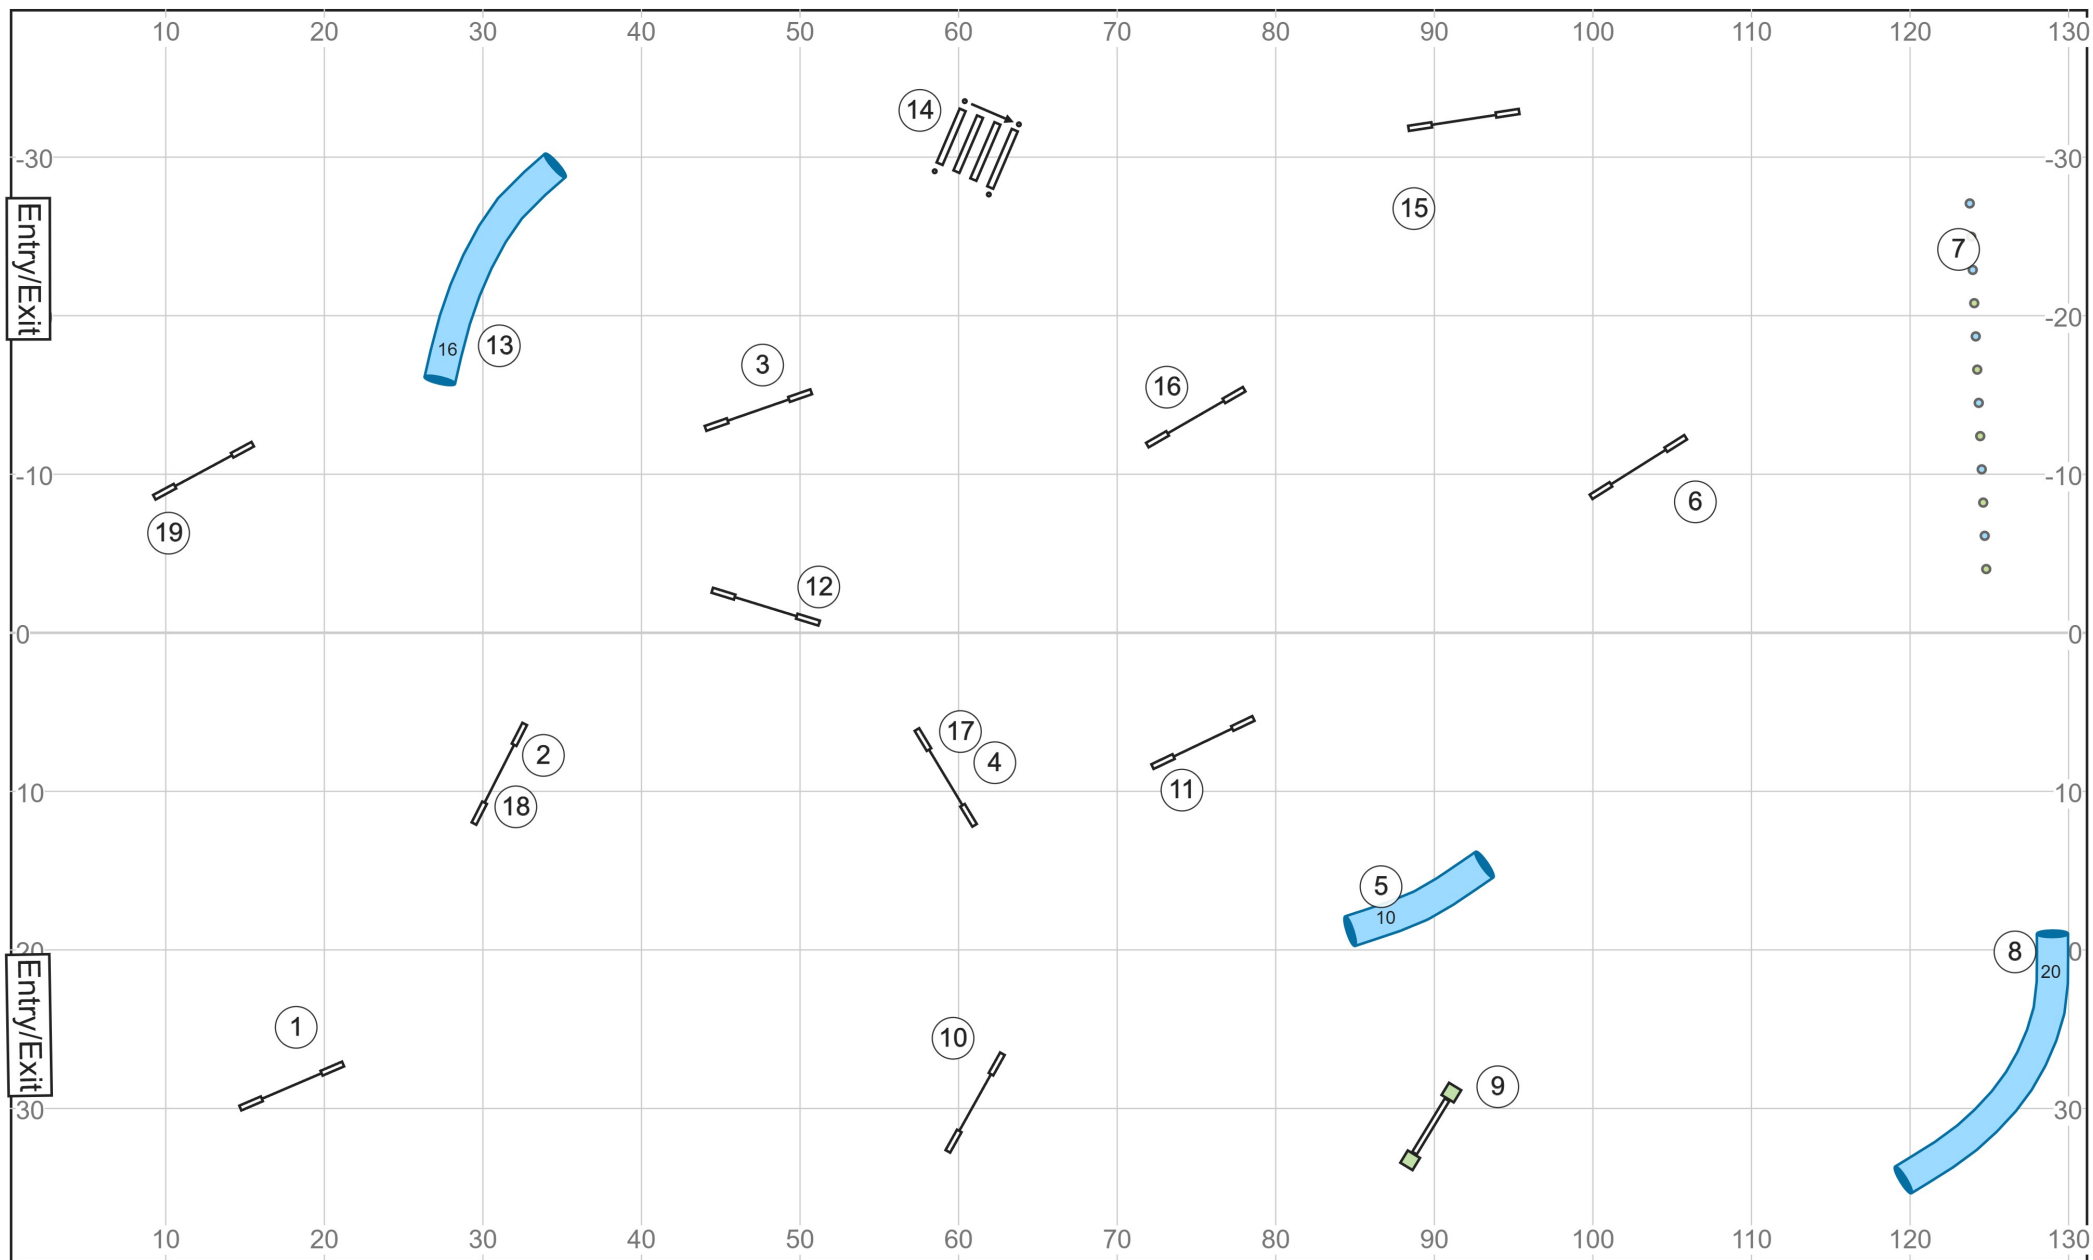

Jumping 1 - Berks County Dog Training Club - P Pupík /Gill Chapman - New Cumberland PA - August 29

Path length (ft): 457.8

Jumping 2 - Berks County Dog Training Club - P Pupík /Gill Chapman - New Cumberland PA - August 29

Path length (ft): 603.5

Jumping 3 - Berks County Dog Training Club - P Pupík /Gill Chapman - New Cumberland PA - August 29

Path length (ft): 674.3

Agility 1 - 2025/08/29 - Berks County Dog Training Club, Newcumberland PA - S Semkat / G Chapman

Agility 2 - 2025/08/29 - Berks County Dog Training Club, Newcumberland PA - S Semkat / G Chapman

Agility 3 - 2025/08/29 - Berks County Dog Training Club, Newcumberland PA - S Semkat / G Chapman