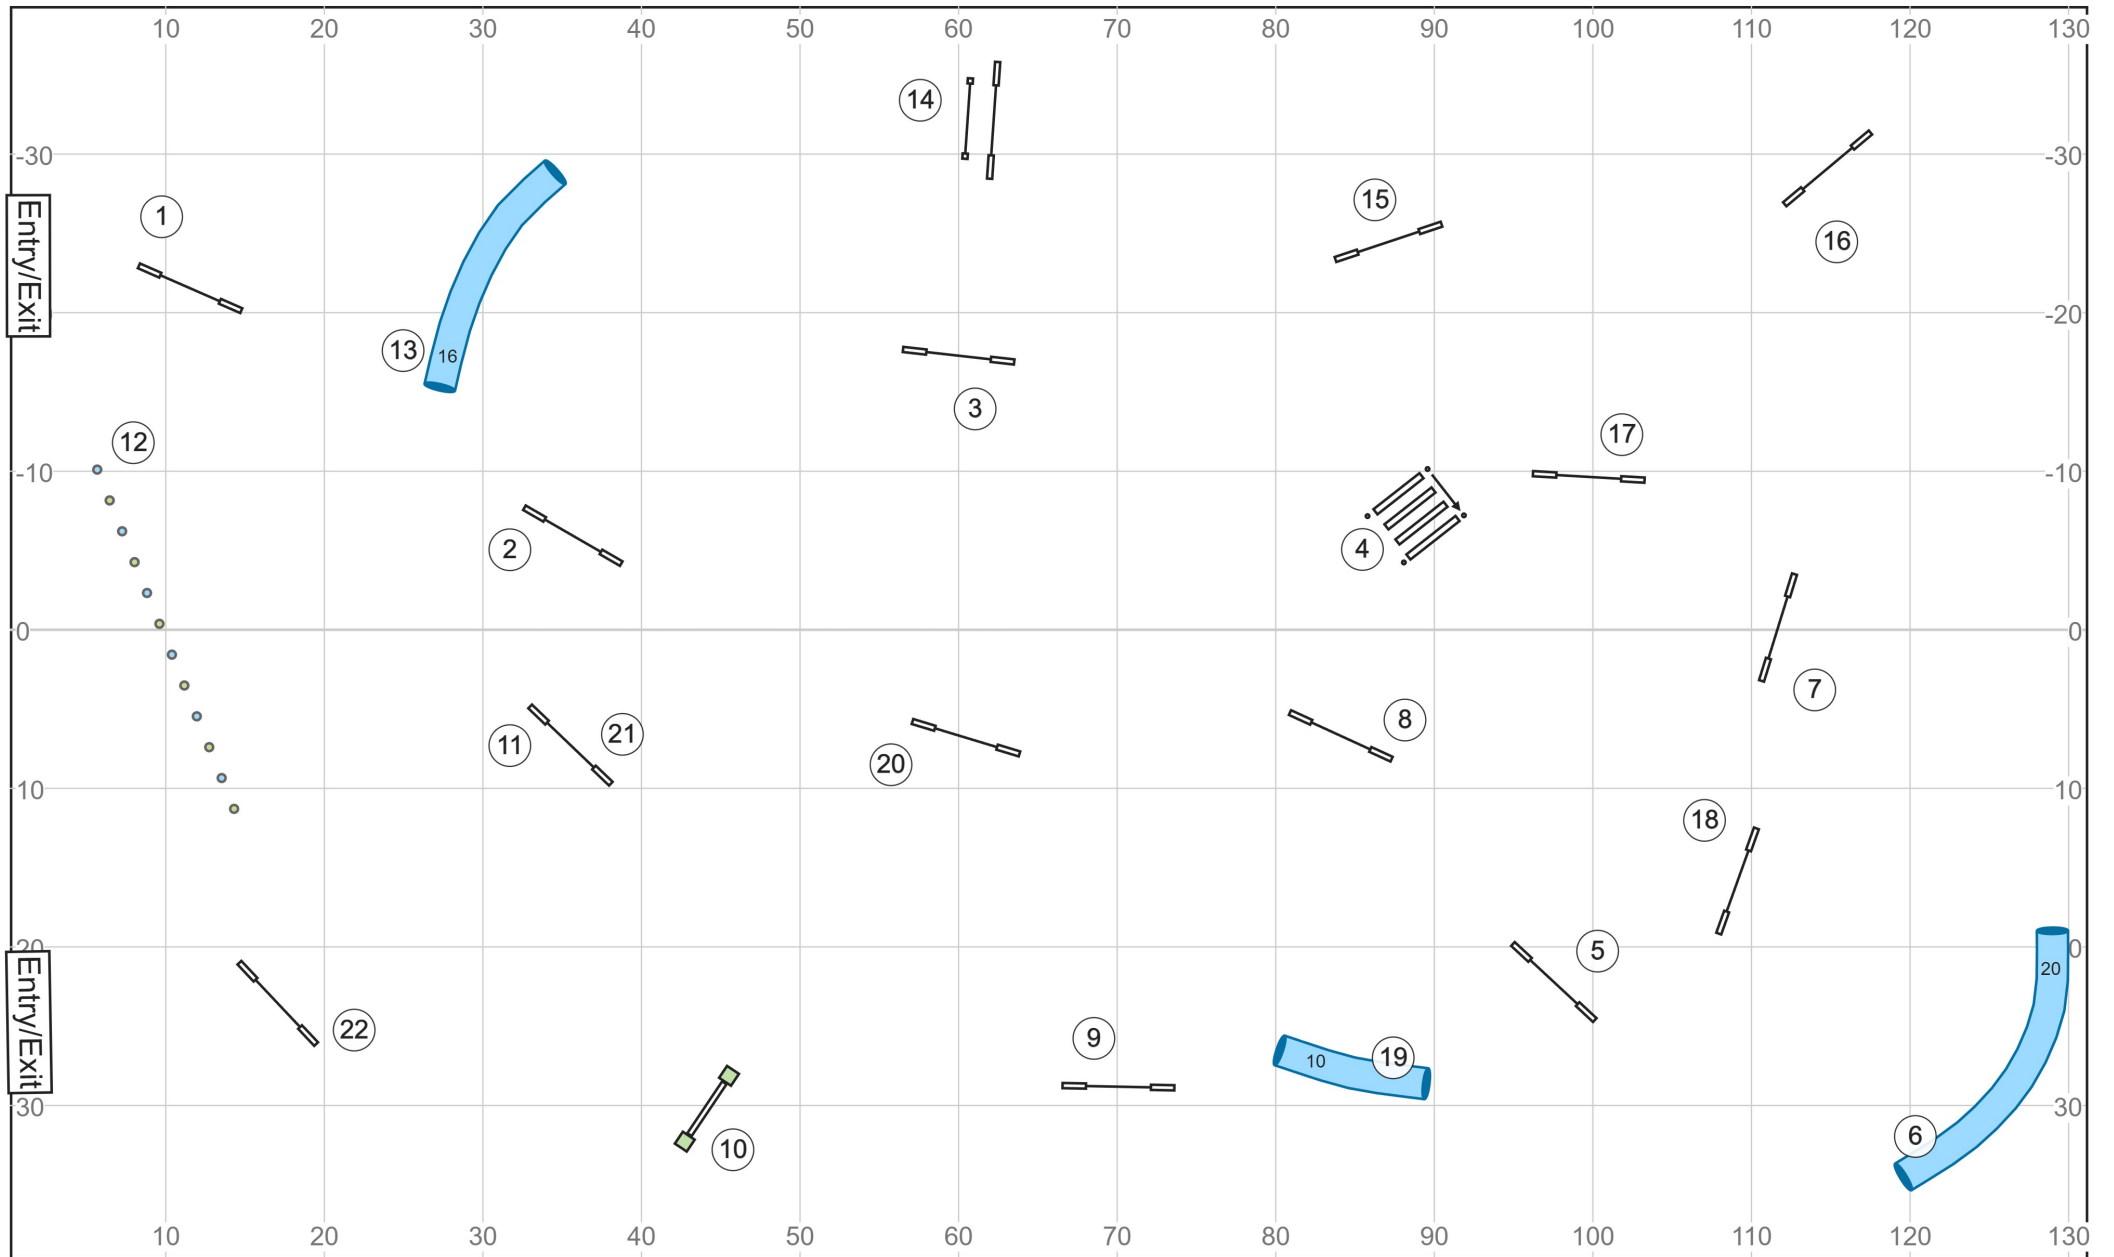

Jumping 1 - Berks County Dog Training Club - P Pupík /Gill Chapman - New Cumberland PA - August 29

Path length (ft): 457.8

Jumping 2 - Berks County Dog Training Club - P Pupík /Gill Chapman - New Cumberland PA - August 29

Path length (ft): 603.5

Jumping 3 - Berks County Dog Training Club - P Pupík /Gill Chapman - New Cumberland PA - August 29

Path length (ft): 674.3

Agility 1 - 2025/08/29 - Berks County Dog Training Club, Newcumberland PA - S Semkat / G Chapman

Agility 2 - 2025/08/29 - Berks County Dog Training Club, Newcumberland PA - S Semkat / G Chapman

Agility 3 - 2025/08/29 - Berks County Dog Training Club, Newcumberland PA - S Semkat / G Chapman