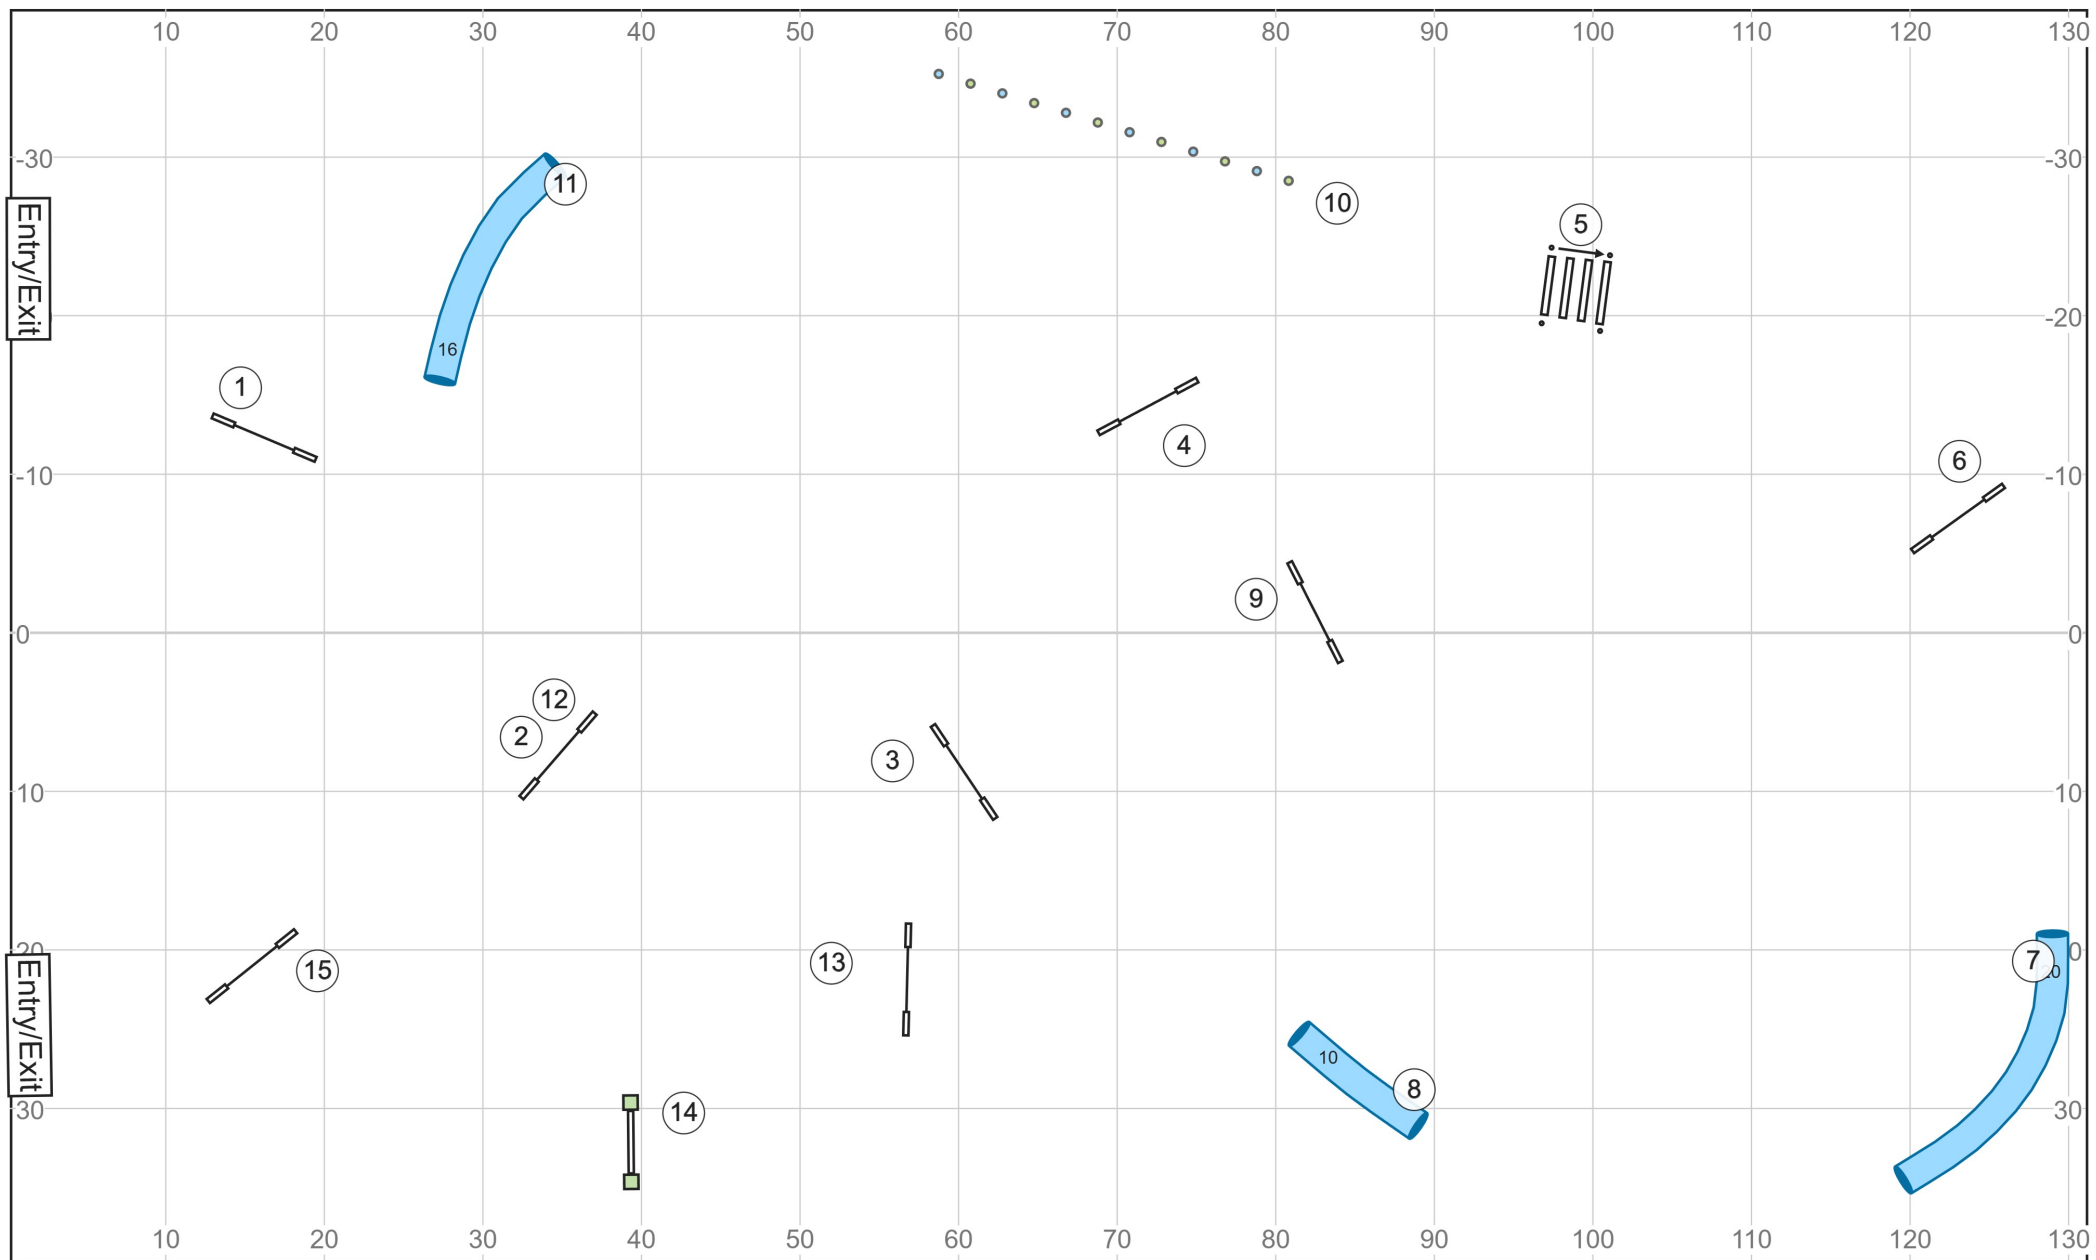

Jumping 1 - Berks County Dog Training Club - P Pupík /Gill Chapman - New Cumberland PA - August 29

Path length (ft): 457.8

Jumping 2 - Berks County Dog Training Club - P Pupík /Gill Chapman - New Cumberland PA - August 29

Path length (ft): 603.5

Jumping 3 - Berks County Dog Training Club - P Pupík /Gill Chapman - New Cumberland PA - August 29

Path length (ft): 674.3

Agility 1 - 2025/08/29 - Berks County Dog Training Club, Newcumberland PA - S Semkat / G Chapman