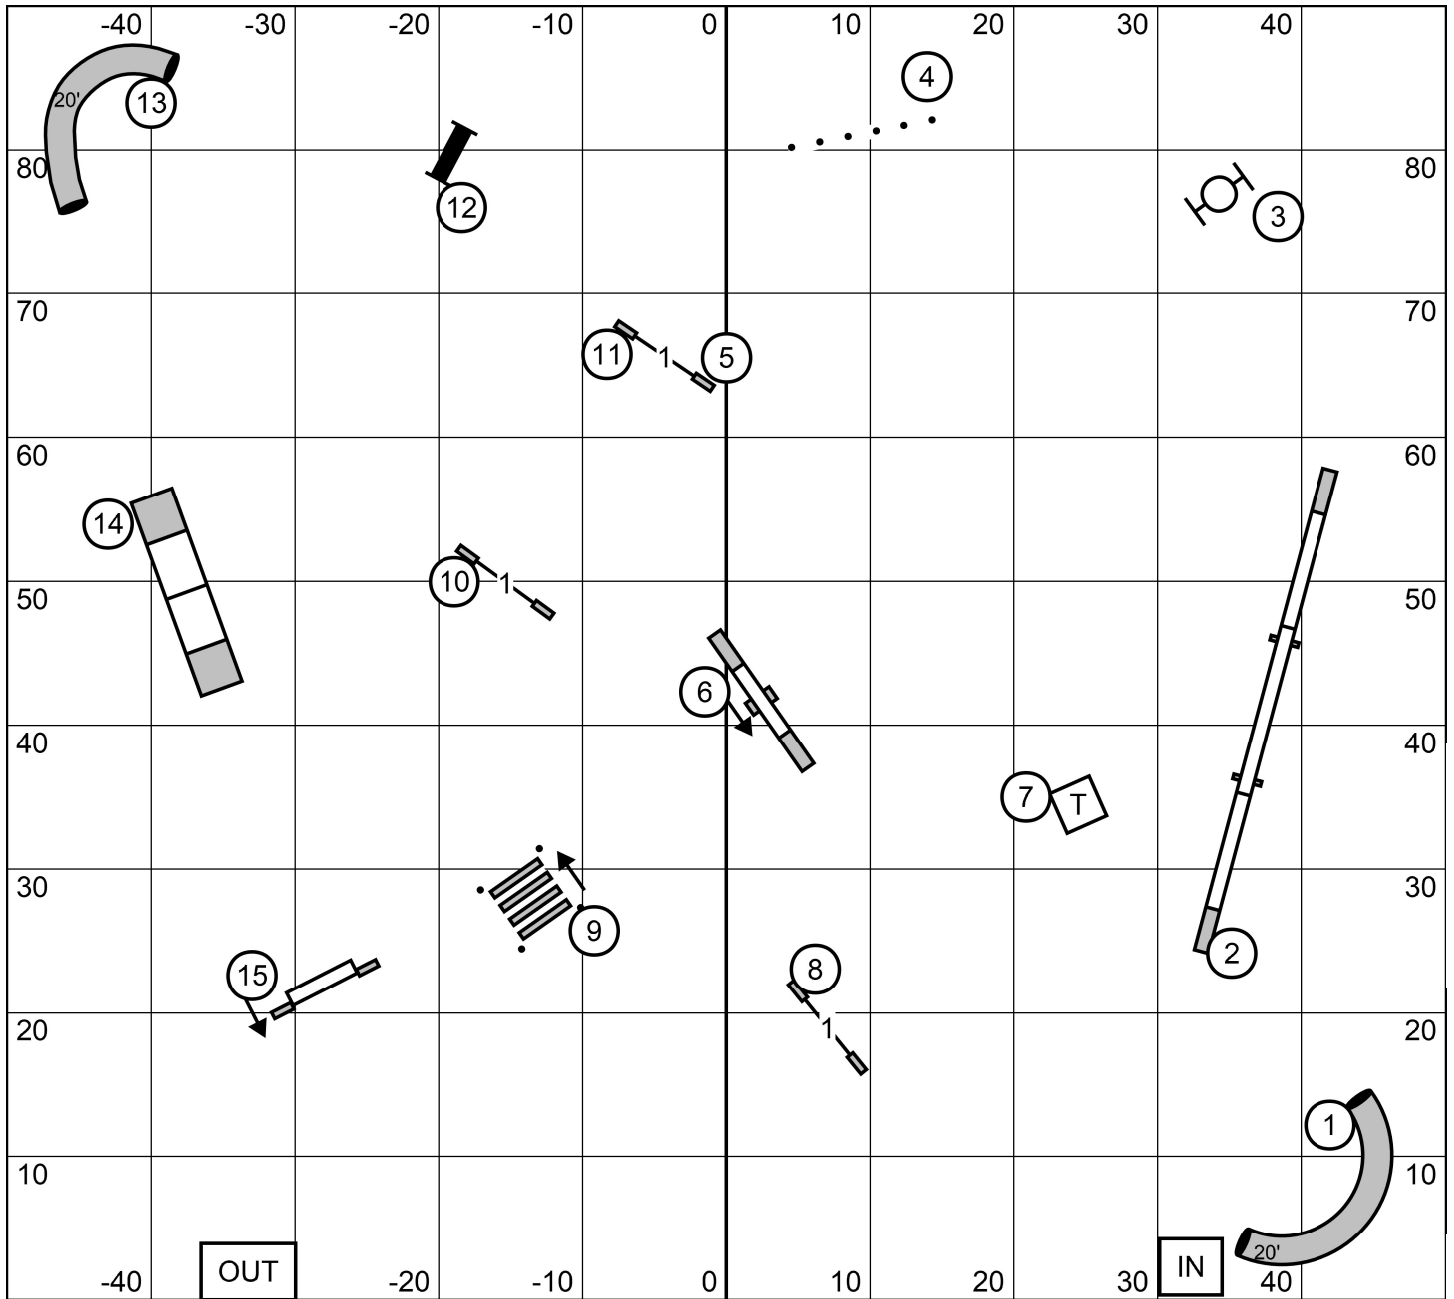

Bayshore Companion Dog Club  
 2962 Shafto Road, Tinton Falls, New Jersey

**T2B**

Sunday, August 31, 2025  
 Lizzie Pollard

Bayshore Companion Dog Club  
 2962 Shafto Road, Tinton Falls, New Jersey

**Novice Standard**