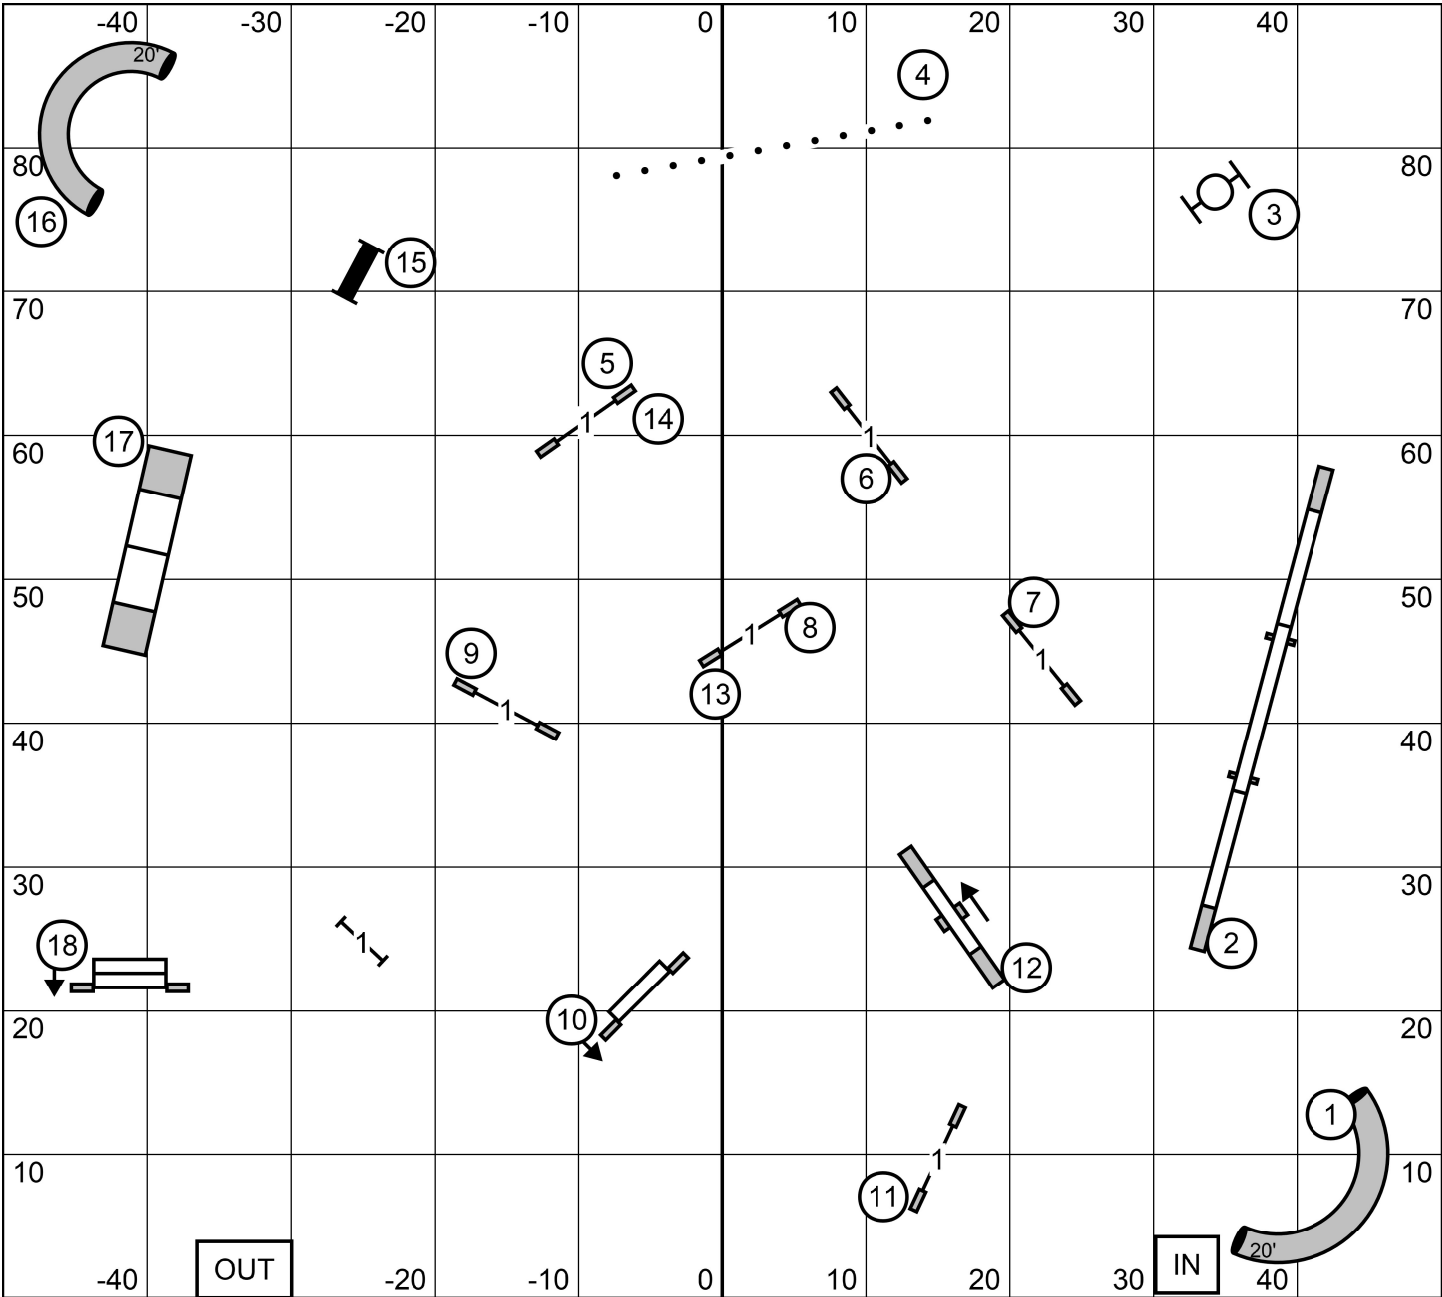

Bayshore Companion Dog Club
2962 Shafto Road, Tinton Falls, New Jersey
Ex/Master Standard
Sunday, August 31, 2025
Lizzie Pollard