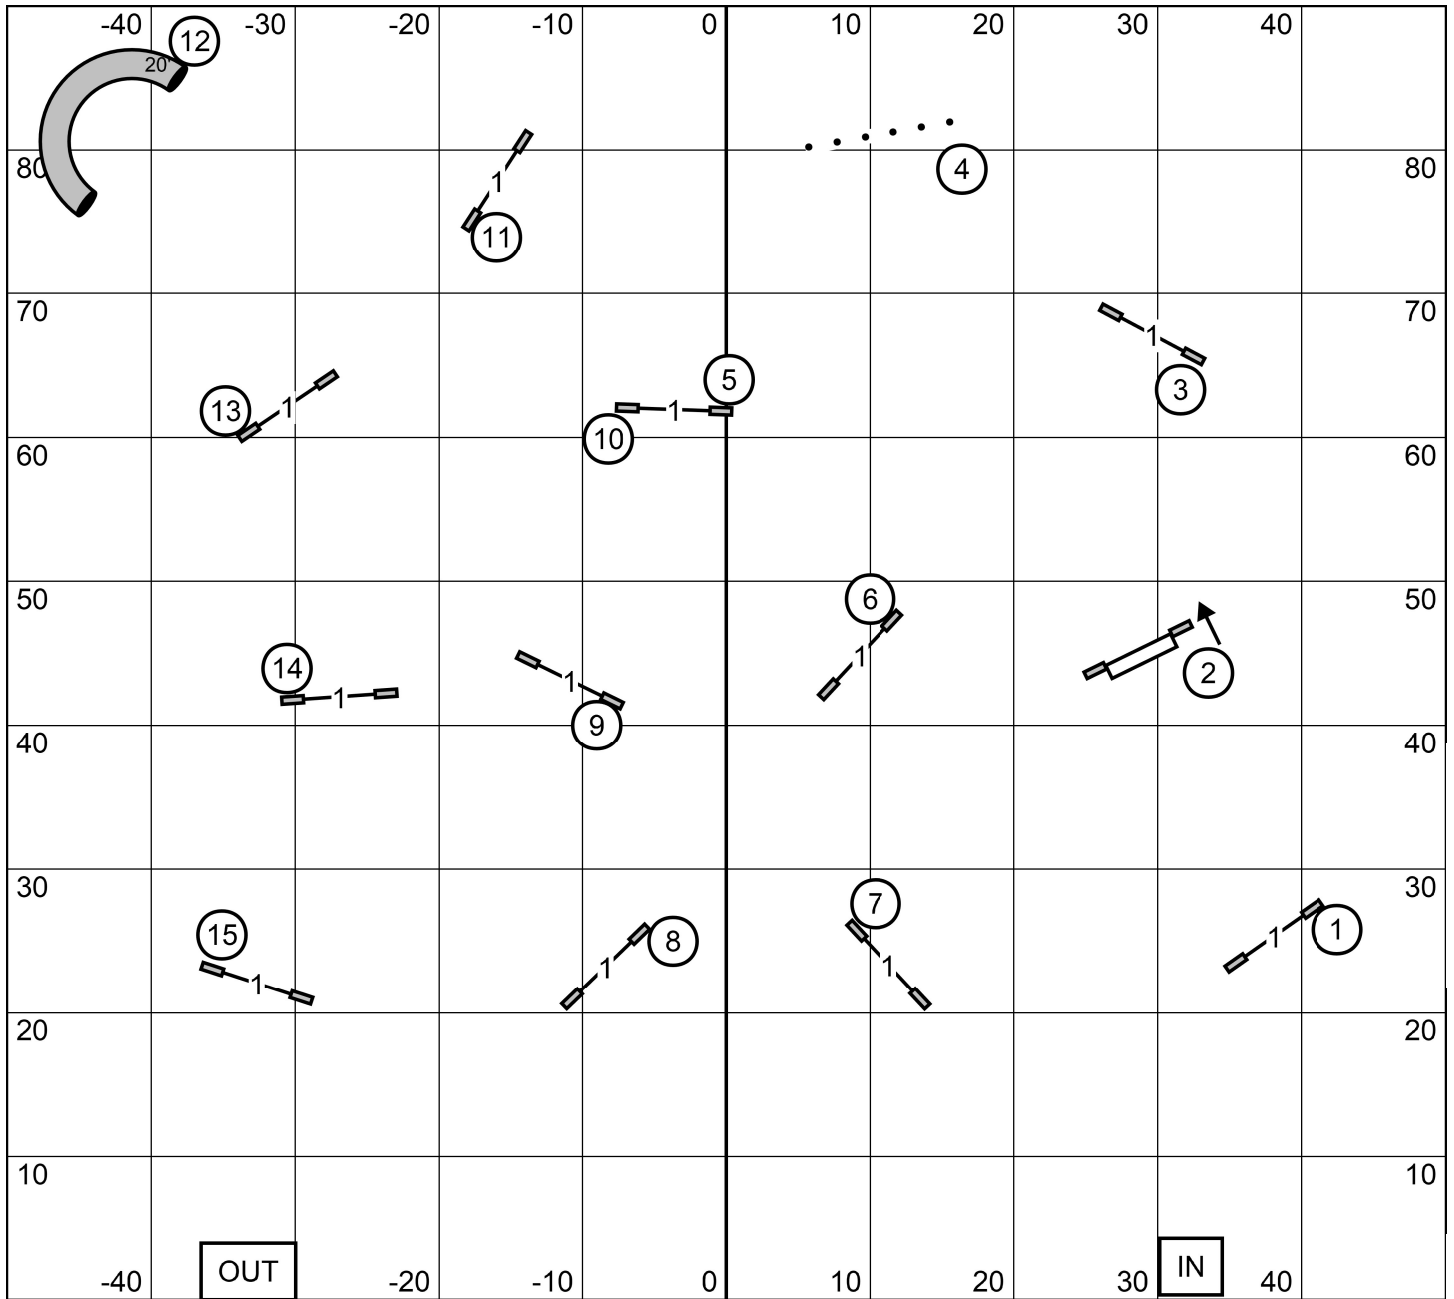

Bayshore Companion Dog Club  
 2962 Shafto Road, Tinton Falls, New Jersey

**T2B**

Sunday, August 31, 2025  
 Lizzie Pollard

Bayshore Companion Dog Club  
 2962 Shafto Road, Tinton Falls, New Jersey

**Novice Standard**

Sunday, August 31, 2025

Lizzie Pollard

Bayshore Companion Dog Club  
 2962 Shafto Road, Tinton Falls, New Jersey

**Novice JWW**

Sunday, August 31, 2025  
 Lizzie Pollard

Bayshore Companion Dog Club  
 2962 Shafto Road, Tinton Falls, New Jersey