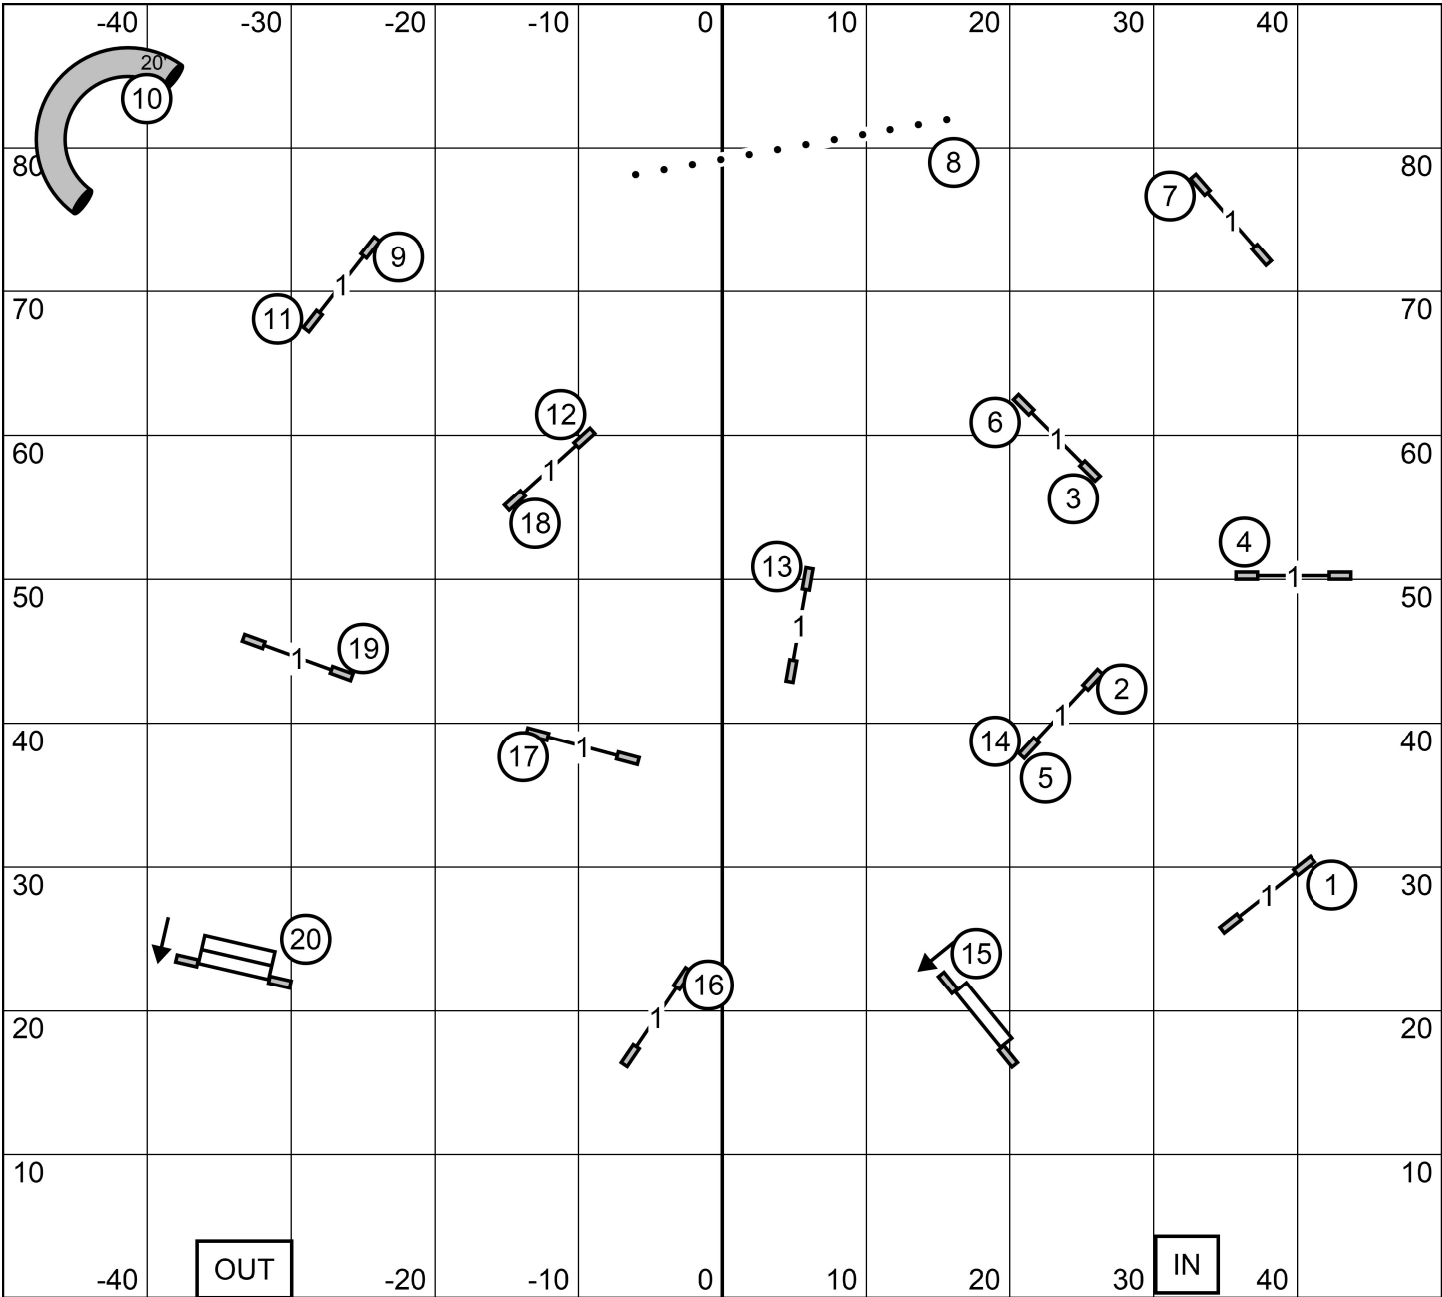

Bayshore Companion Dog Club
2962 Shafto Road, Tinton Falls, New Jersey
Ex/Master JWW
Sunday, August 31, 2025
Lizzie Pollard