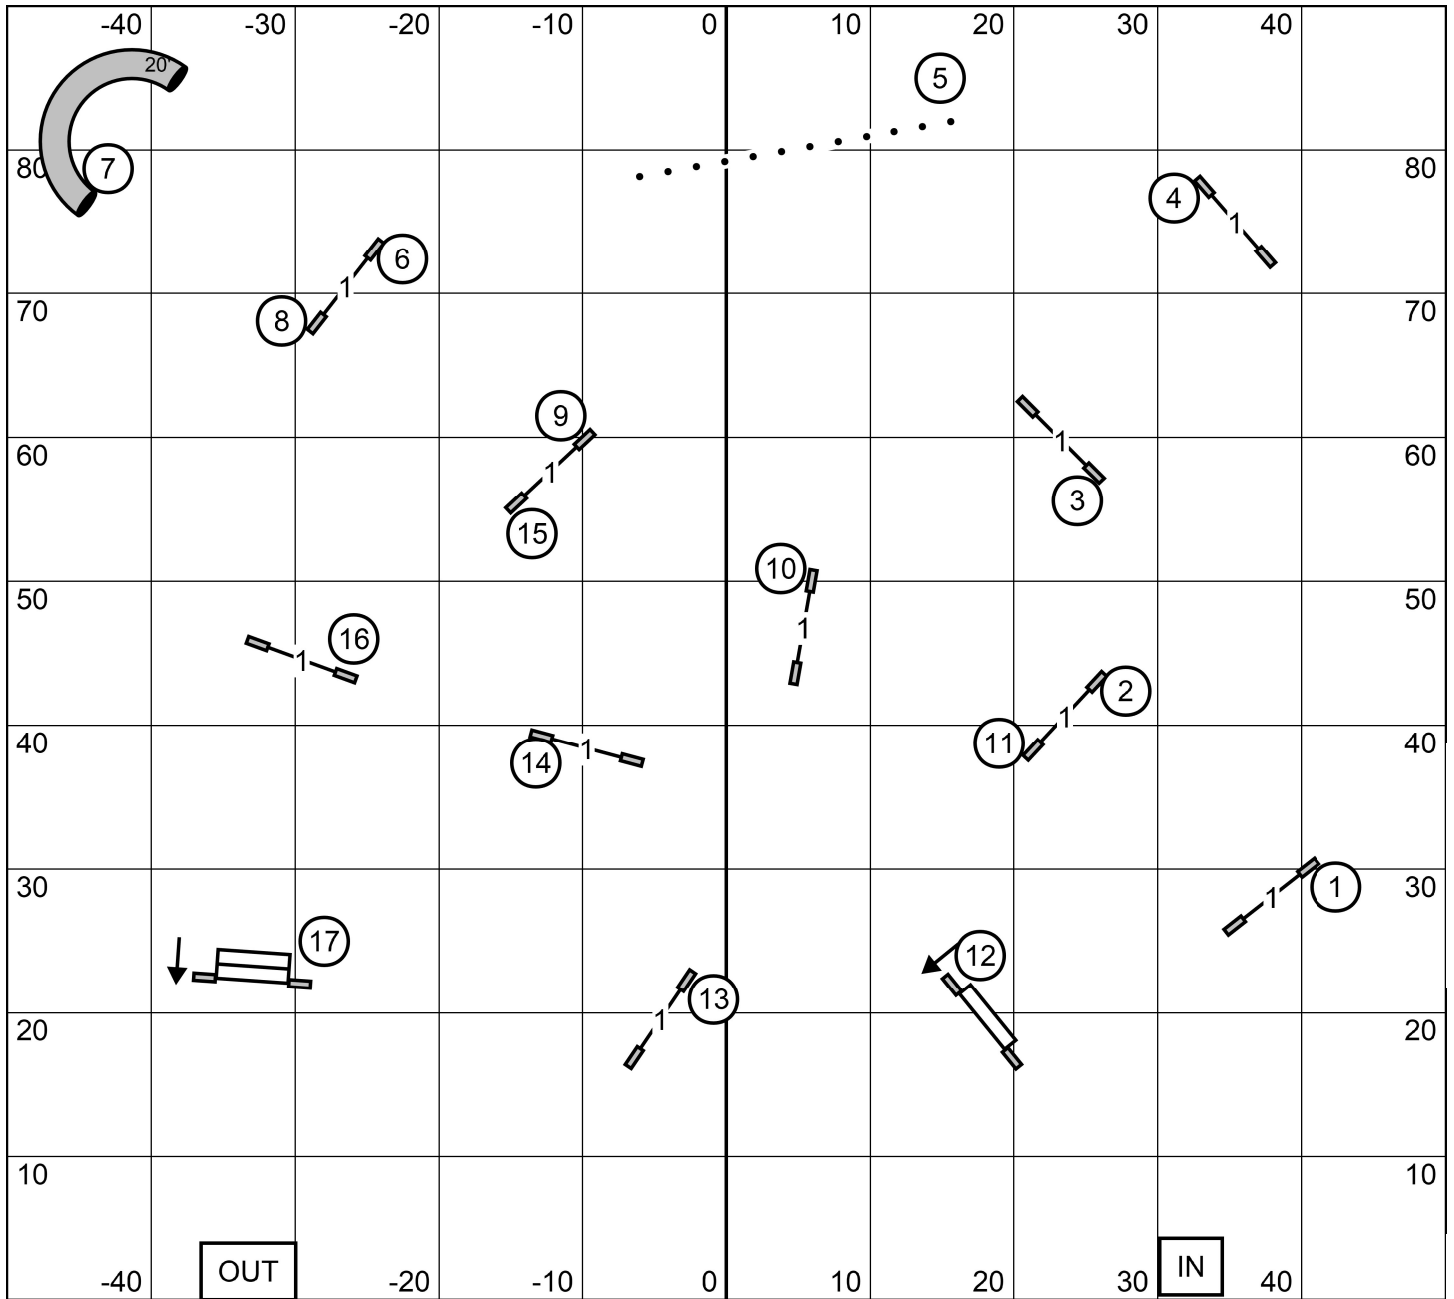

Sunday, August 31, 2025

Lizzie Pollard

Bayshore Companion Dog Club  
 2962 Shafto Road, Tinton Falls, New Jersey

**Novice JWW**

Sunday, August 31, 2025  
 Lizzie Pollard

Bayshore Companion Dog Club  
 2962 Shafto Road, Tinton Falls, New Jersey