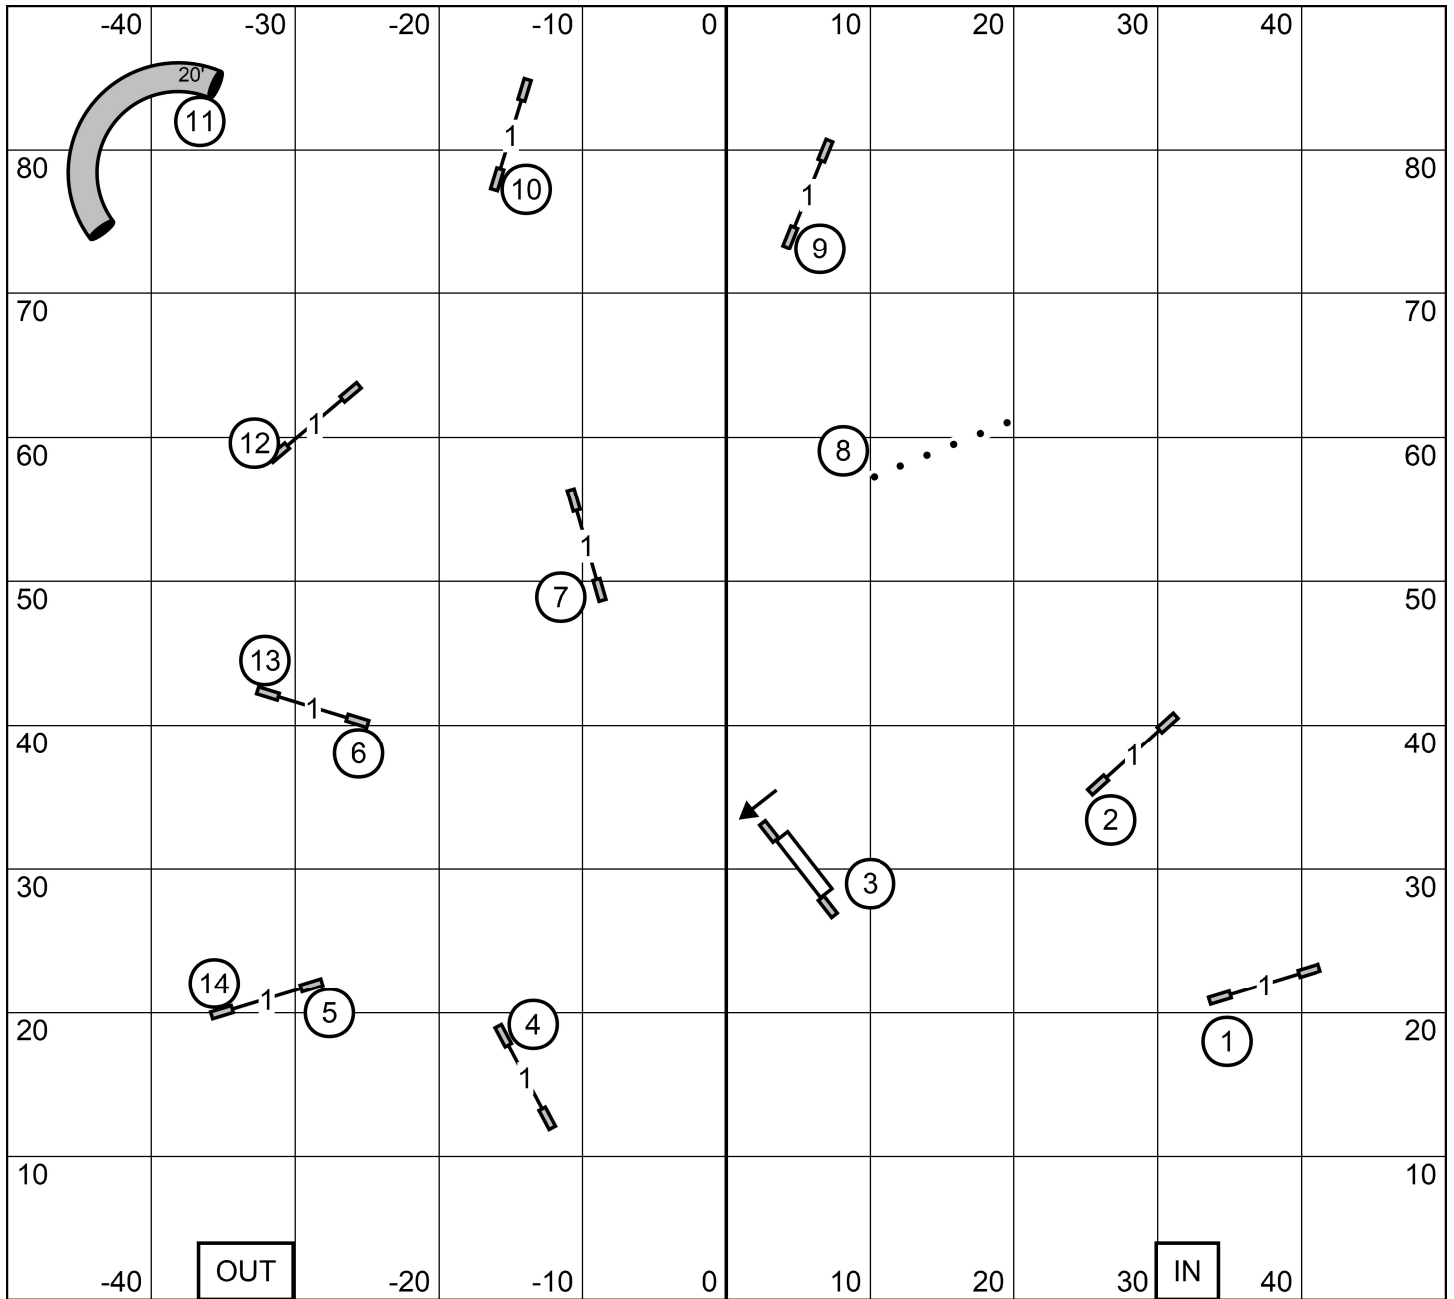

Bayshore Companion Dog Club
2962 Shafto Road, Tinton Falls, New Jersey

Novice JWW

Saturday, August 30, 2025
Lizzie Pollard