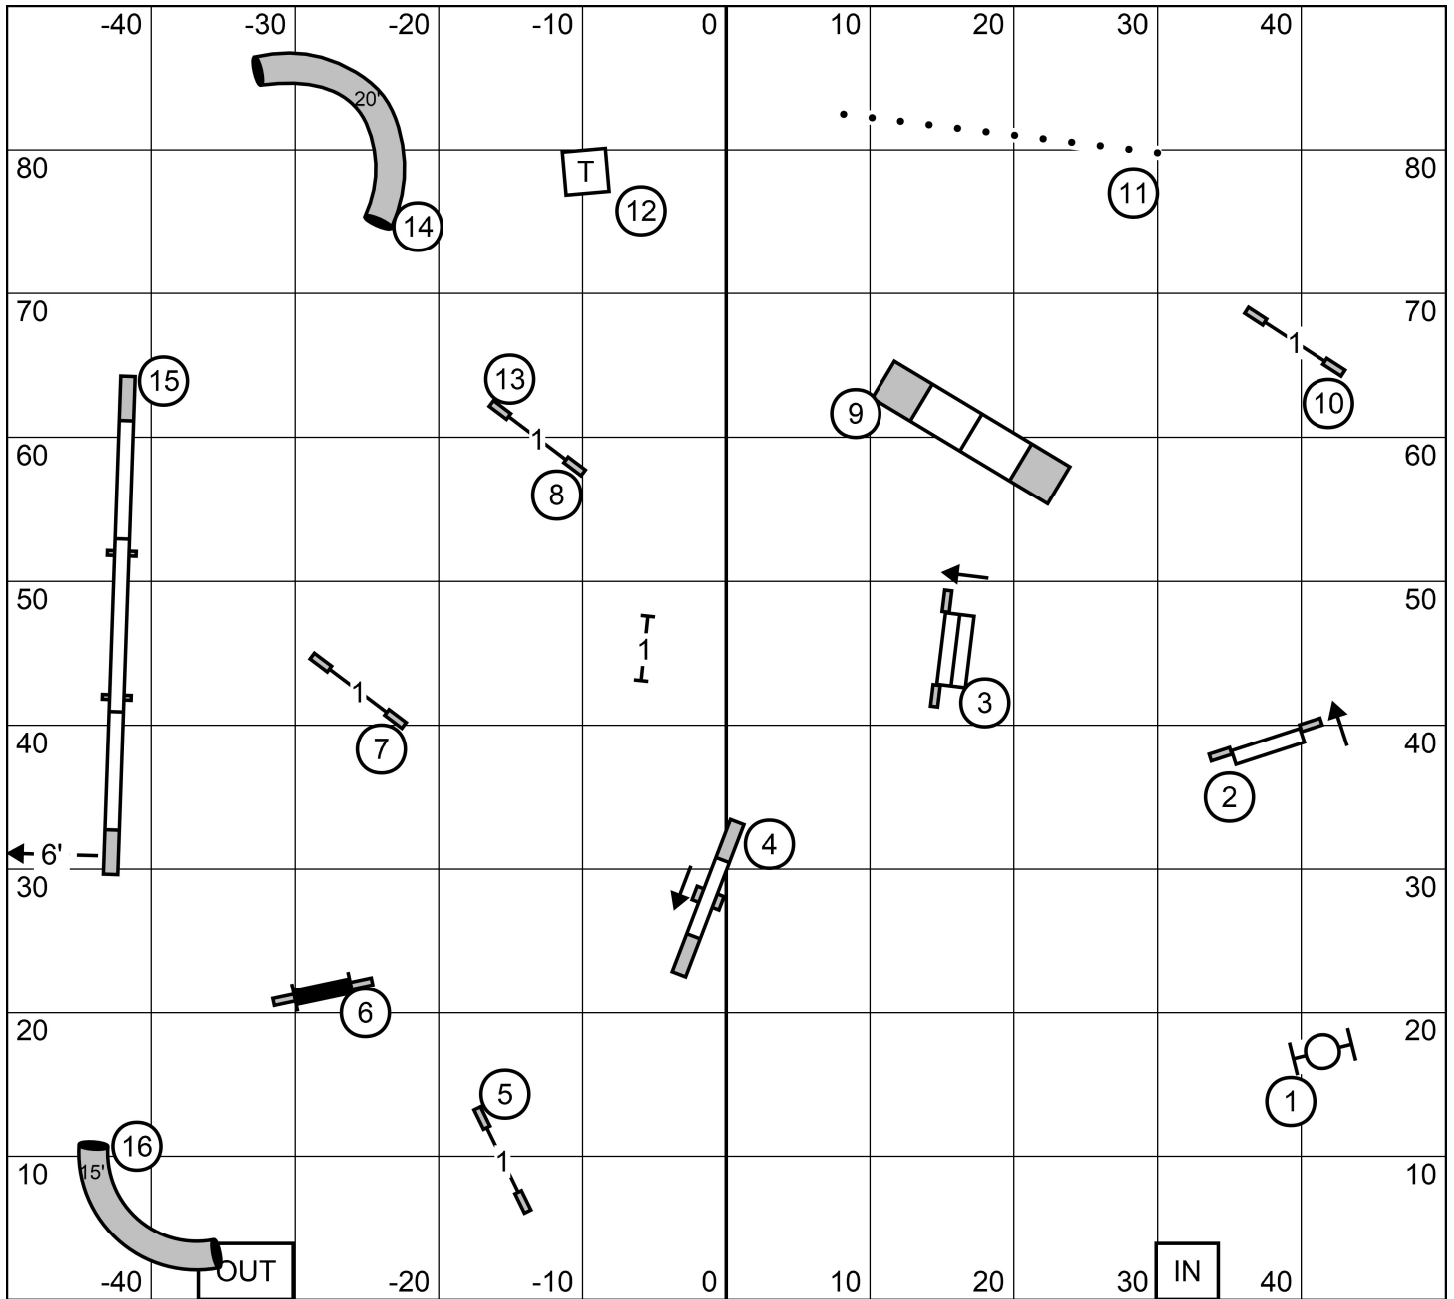

Novice JWW

Saturday, August 30, 2025
 Lizzie Pollard

Bayshore Companion Dog Club
 2962 Shafto Road, Tinton Falls, New Jersey

Open Standard

Saturday, August 30, 2025
 Lizzie Pollard

Bayshore Companion Dog Club
 2962 Shafto Road, Tinton Falls, New Jersey