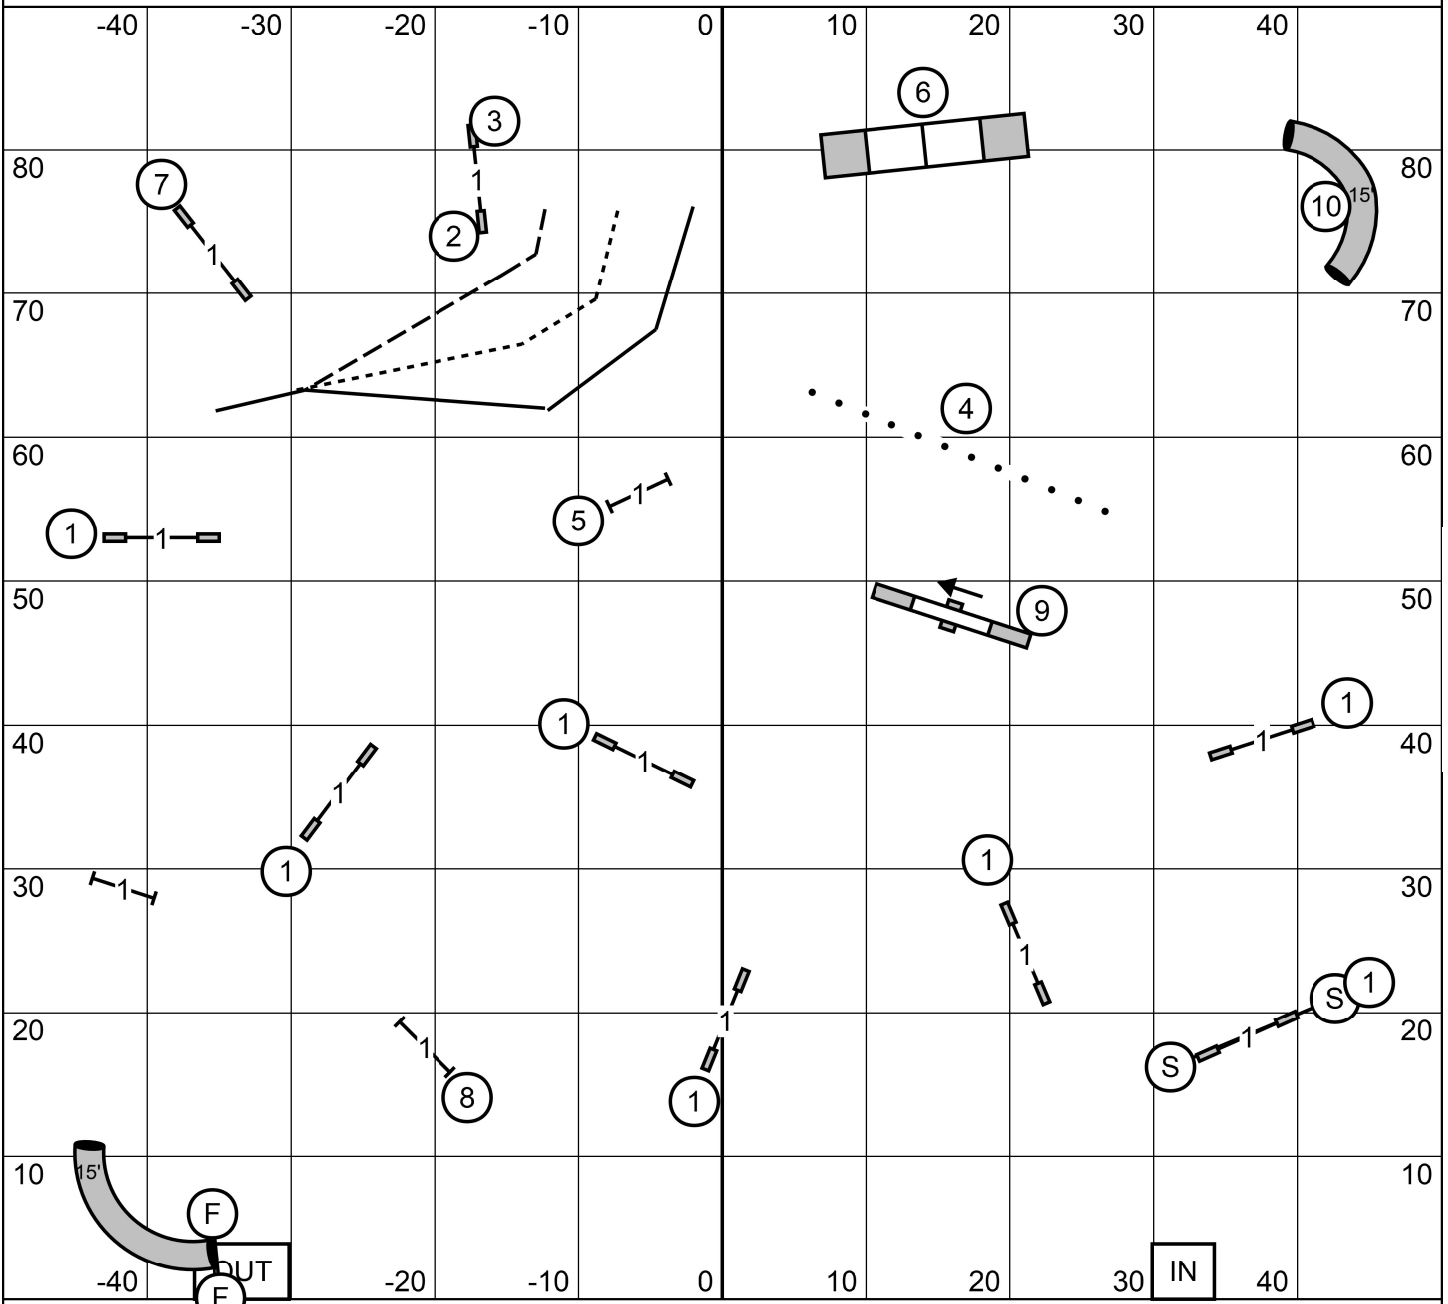

——— Ex/Master (3)(7)(2) = 12 + (20) bonus = 32, need 28 addit. (60 pts)
- - - - - Open (3)(7) or (7)(2) = 10/9 + (20) bonus = 30/29, need 25/26 addit. (55 pts)
······ Novice (3)(7) or (7)(2) = 10/9 + (20) bonus = 30/29, need 20/21 addit. (50 pts)

Bayshore Companion Dog Club
2962 Shafto Road, Tinton Falls, New Jersey
Combined FAST
Saturday, August 30, 2025
Lizzie Pollard