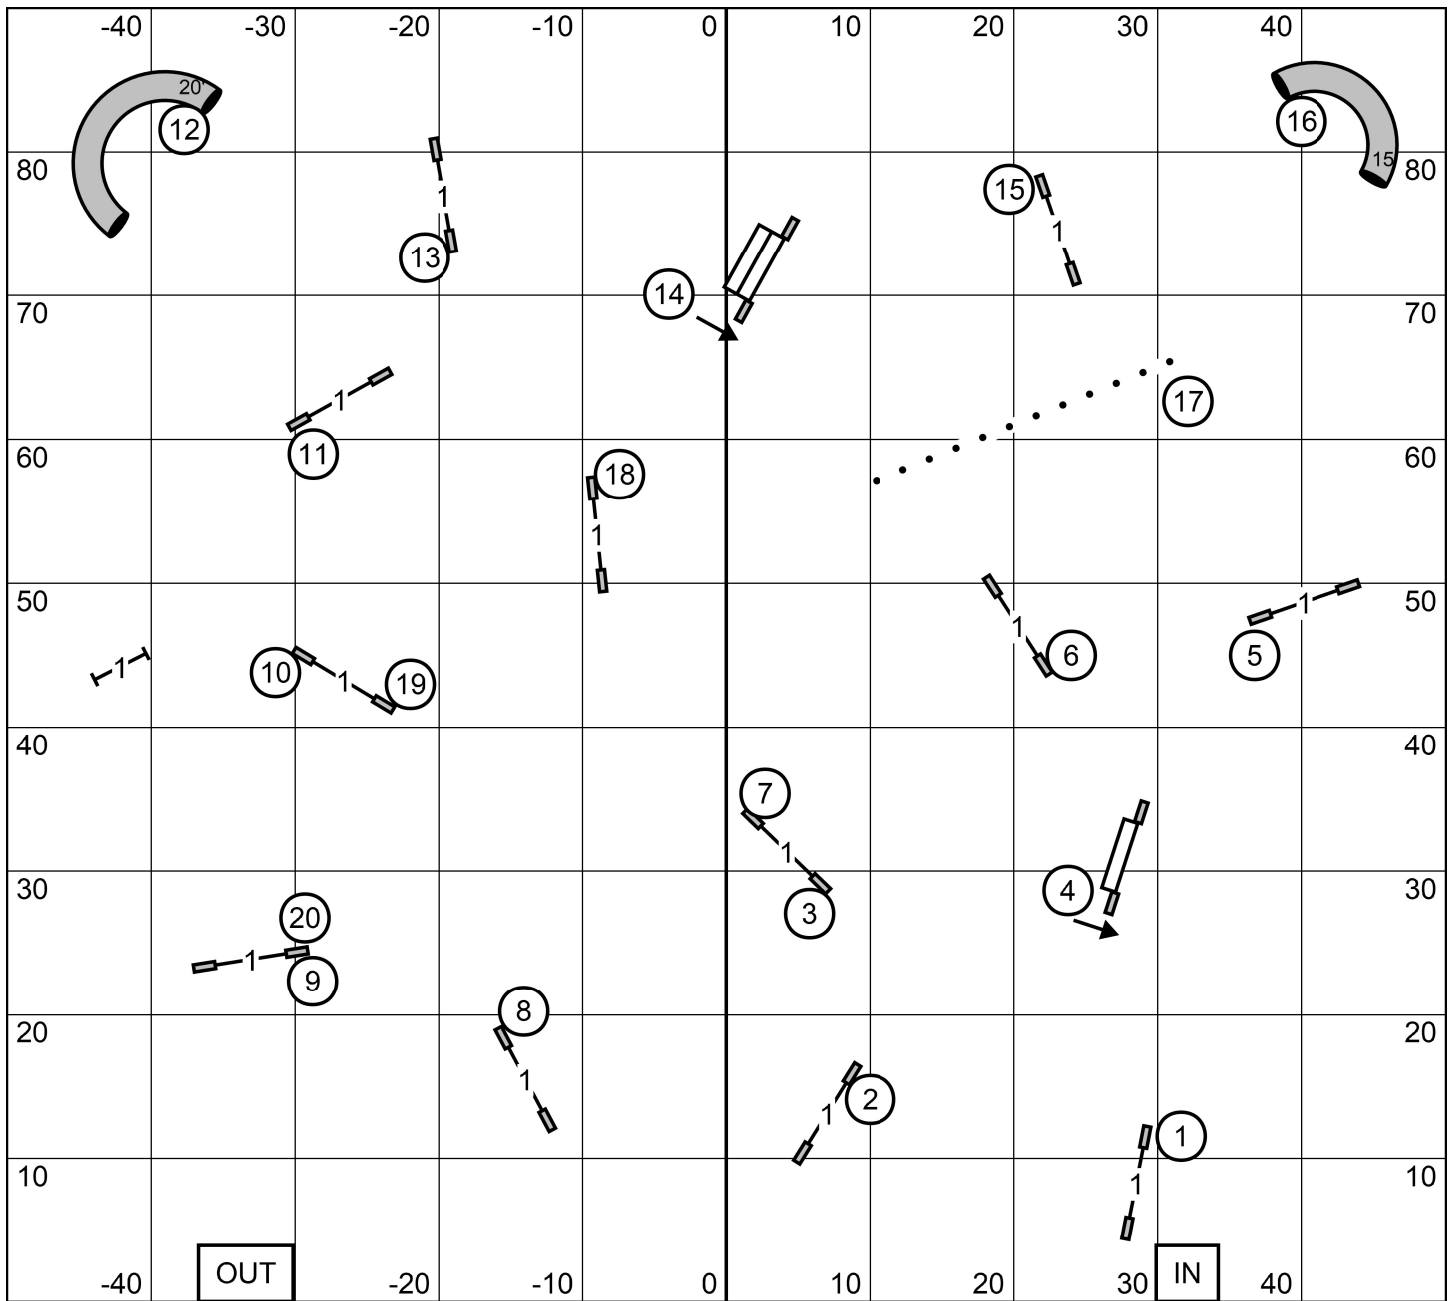

Bayshore Companion Dog Club
2962 Shafto Road, Tinton Falls, New Jersey

Ex/Master JWW

Saturday, August 30, 2025
Lizzie Pollard