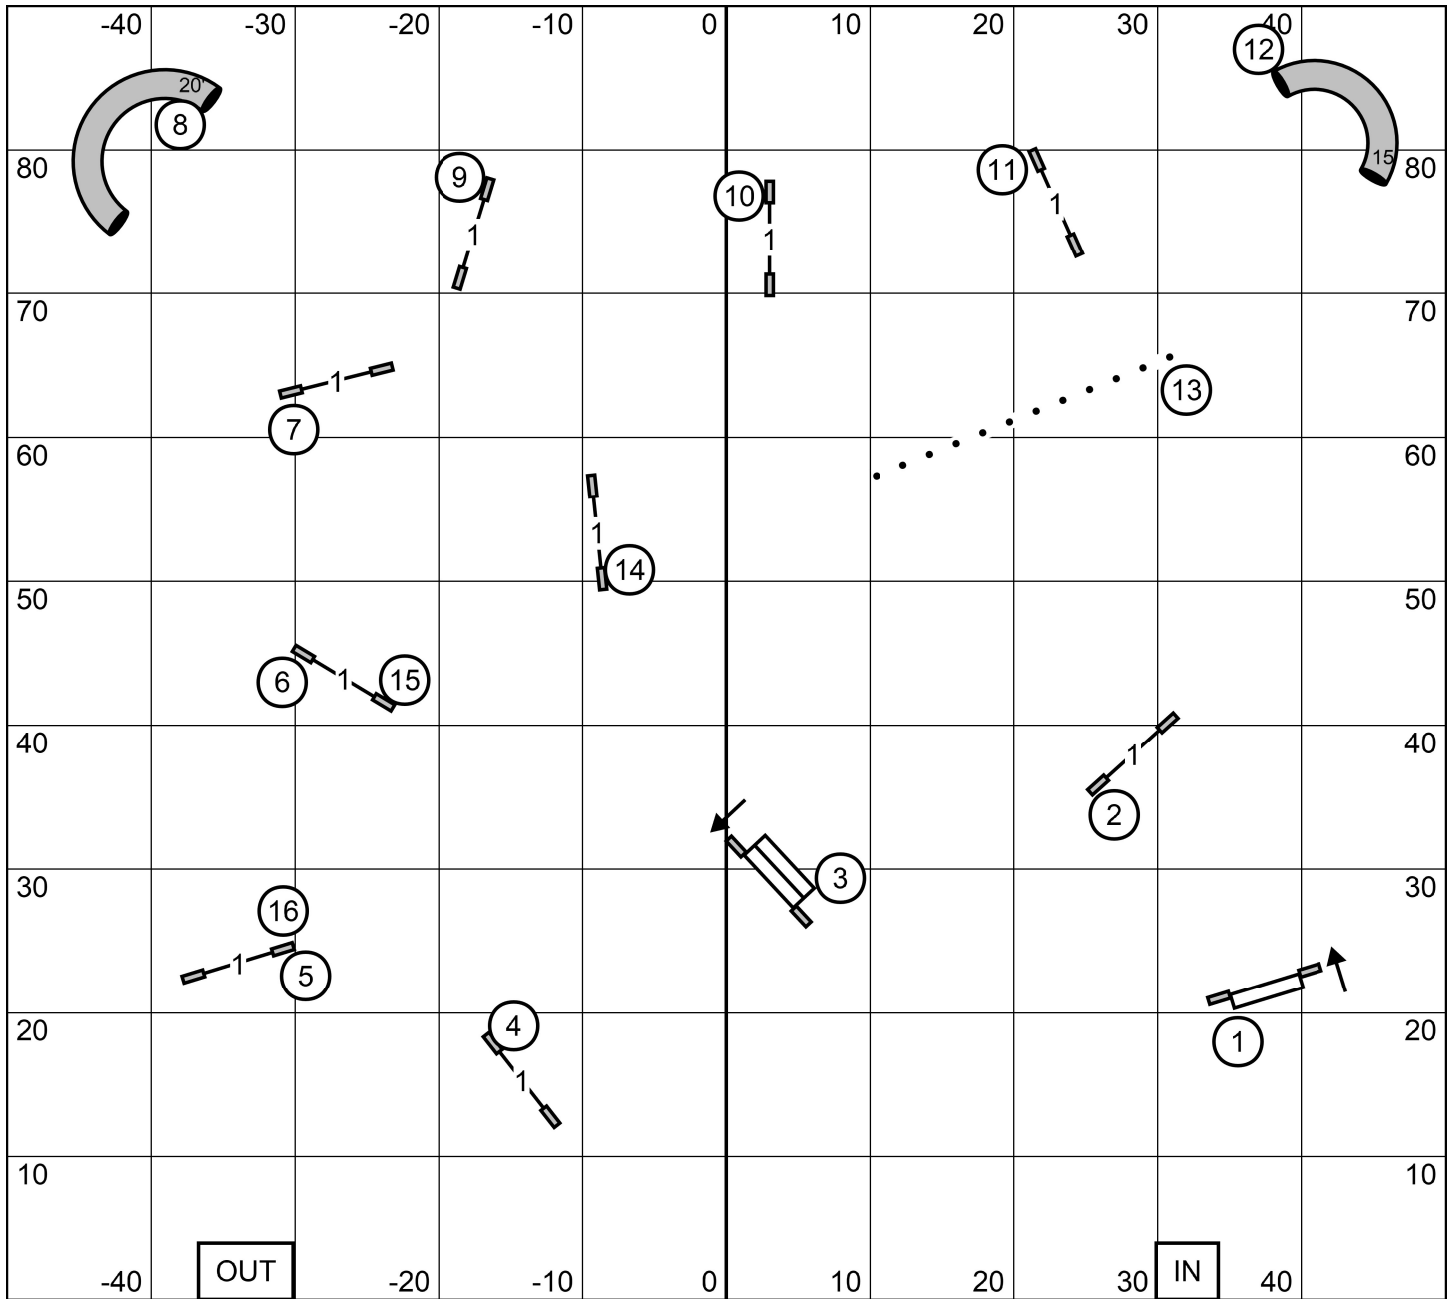

Bayshore Companion Dog Club
2962 Shafto Road, Tinton Falls, New Jersey

Open JWW

Saturday, August 30, 2025
Lizzie Pollard