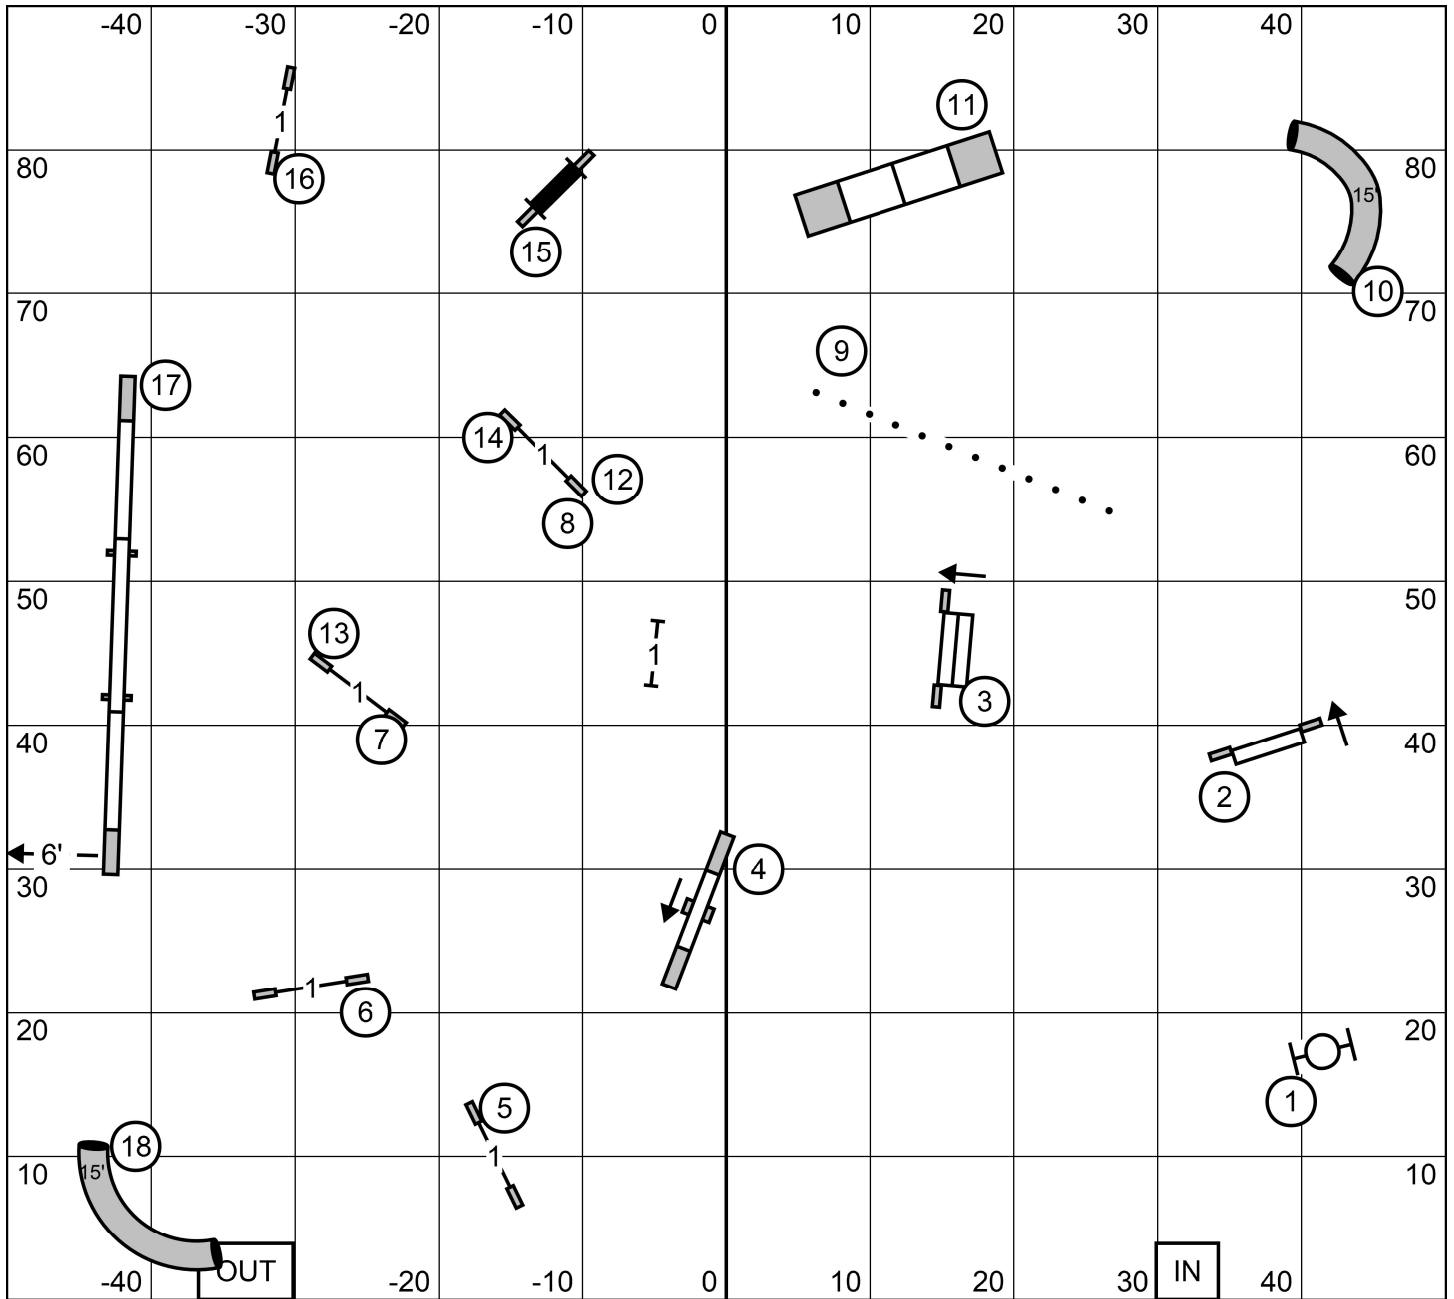

Bayshore Companion Dog Club
 2962 Shafto Road, Tinton Falls, New Jersey

T2B

Saturday, August 30, 2025
 Lizzie Pollard

Bayshore Companion Dog Club
 2962 Shafto Road, Tinton Falls, New Jersey

Ex/Master Standard

Saturday, August 30, 2025
 Lizzie Pollard

——— Ex/Master (3)(7)(2) = 12 + (20) bonus = 32, need 28 addit. (60 pts)
 - - - - - Open (3)(7) or (7)(2) = 10/9 + (20) bonus = 30/29, need 25/26 addit. (55 pts)
 ······ Novice (3)(7) or (7)(2) = 10/9 + (20) bonus = 30/29, need 20/21 addit. (50 pts)