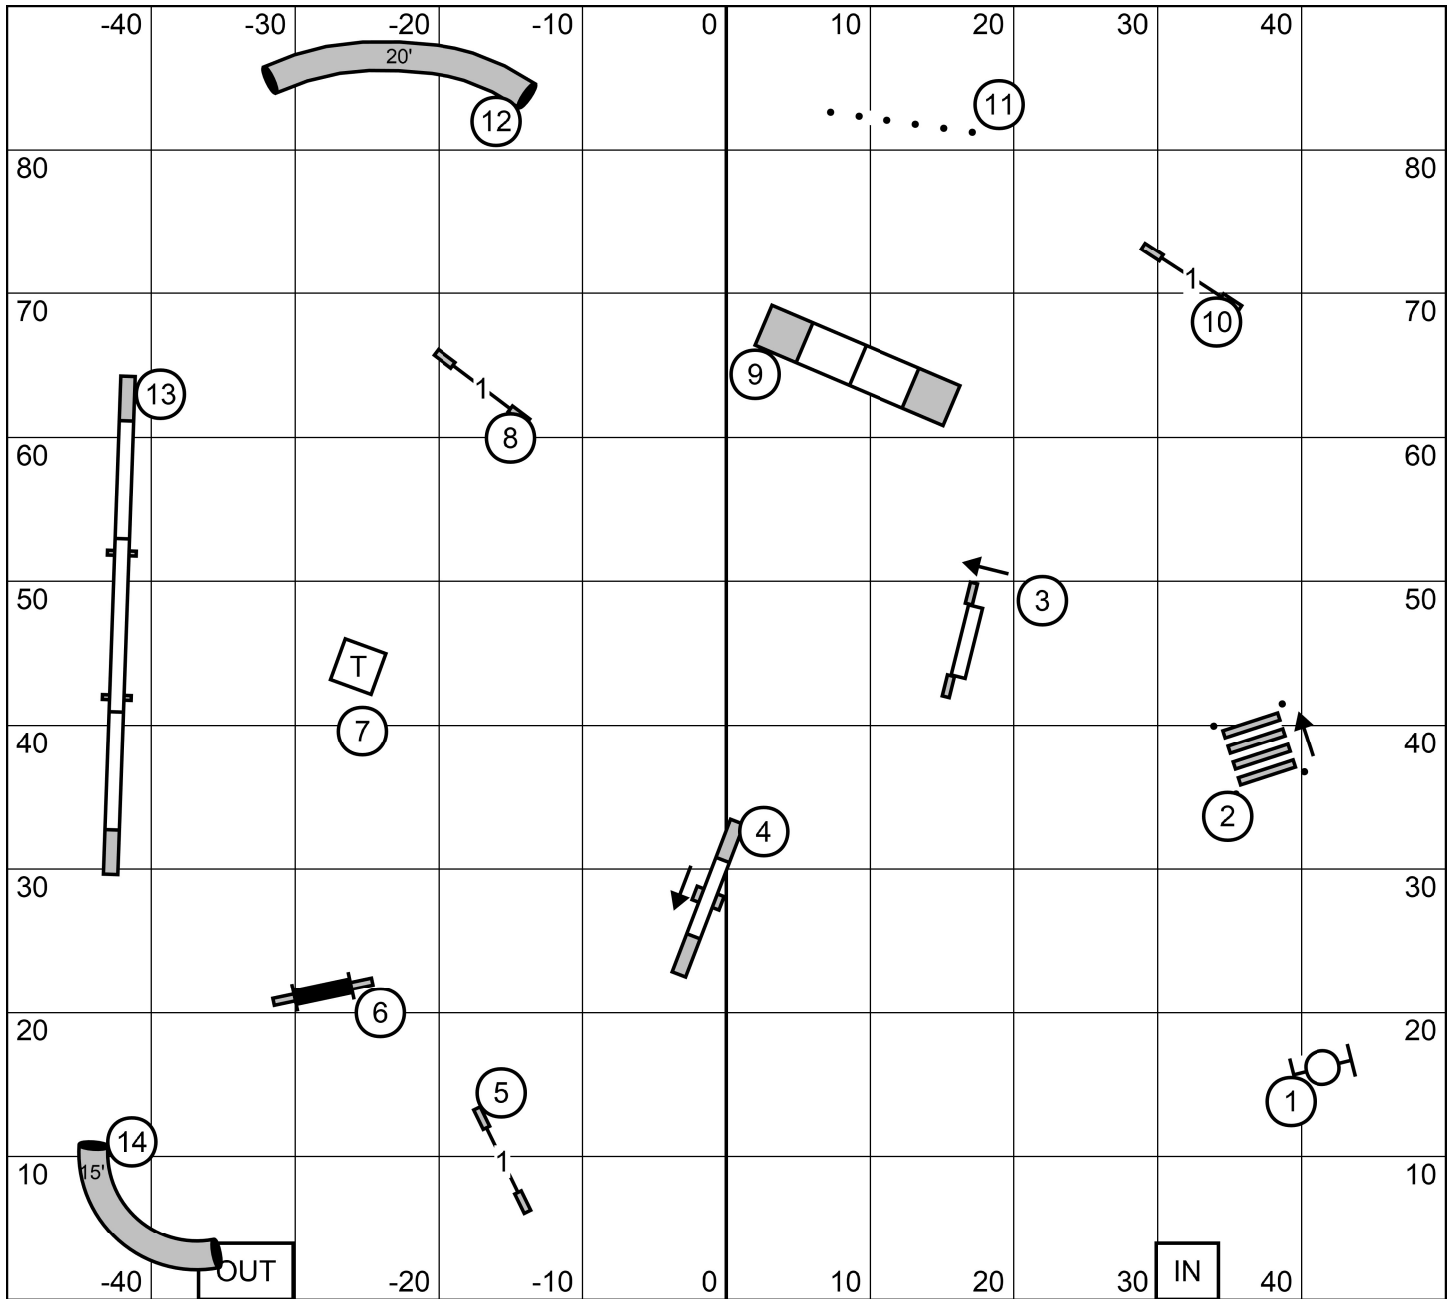

Novice JWW

Saturday, August 30, 2025
 Lizzie Pollard

Bayshore Companion Dog Club
 2962 Shafto Road, Tinton Falls, New Jersey

Open Standard

Saturday, August 30, 2025
 Lizzie Pollard

Bayshore Companion Dog Club
 2962 Shafto Road, Tinton Falls, New Jersey