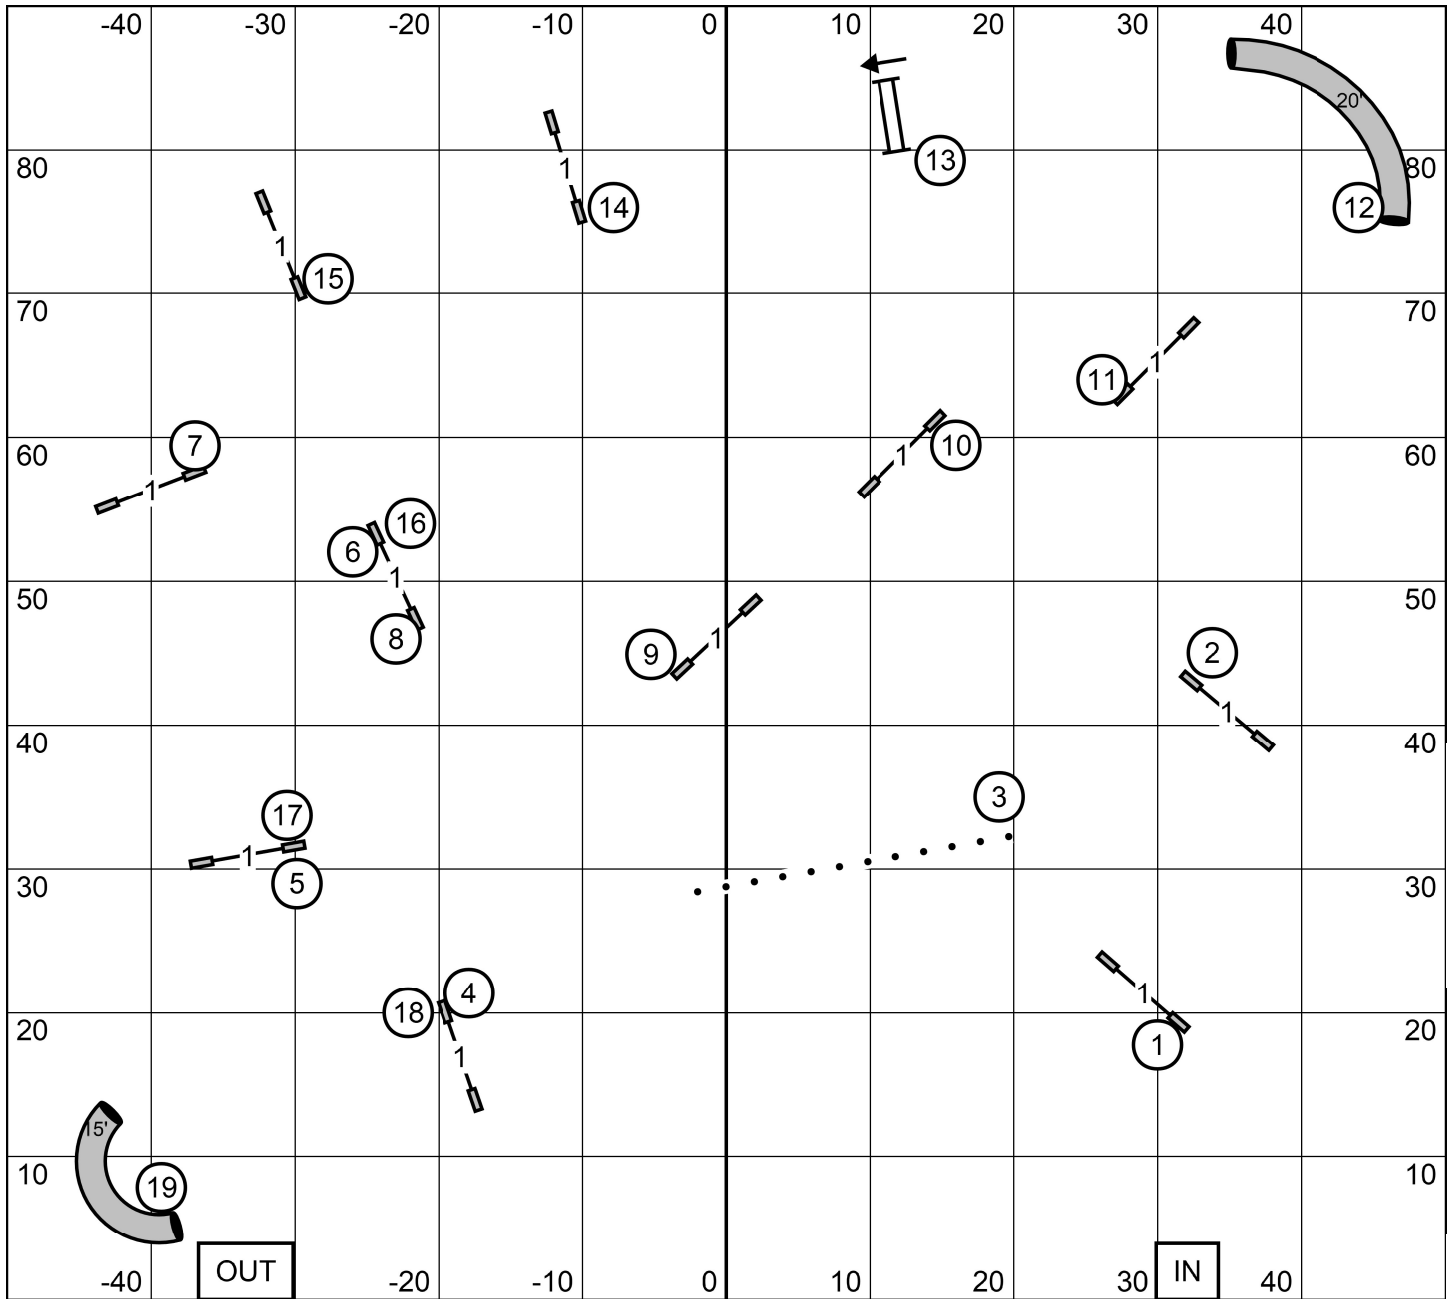

Bayshore Companion Dog Club  
 2962 Shafto Road, Tinton Falls, New Jersey

### Premier Standard

Friday, August 29, 2025  
 Lizzie Pollard

Bayshore Companion Dog Club  
 2962 Shafto Road, Tinton Falls, New Jersey

**Premier JWW**

Friday, August 29, 2025  
 Lizzie Pollard

Bayshore Companion Dog Club  
 2962 Shafto Road, Tinton Falls, New Jersey