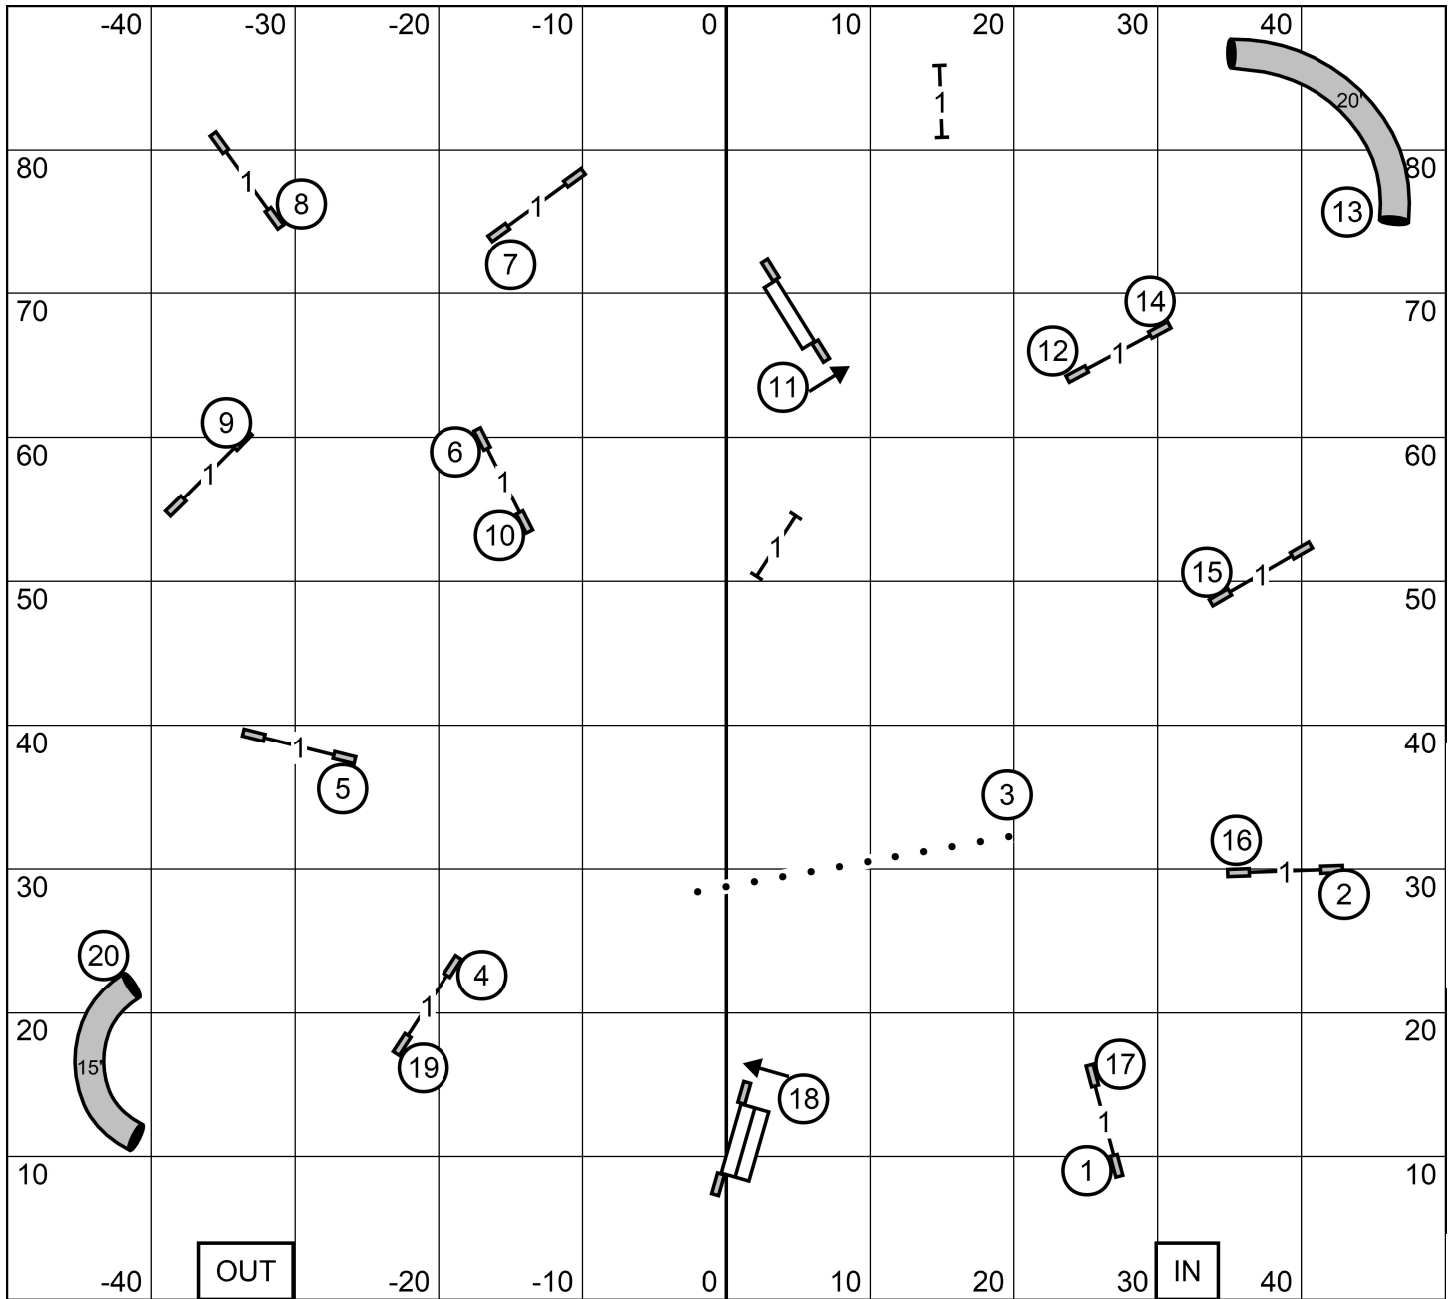

### Premier Standard

Friday, August 29, 2025  
 Lizzie Pollard

Bayshore Companion Dog Club  
 2962 Shafto Road, Tinton Falls, New Jersey

**Premier JWW**

Friday, August 29, 2025  
 Lizzie Pollard

Bayshore Companion Dog Club  
 2962 Shafto Road, Tinton Falls, New Jersey