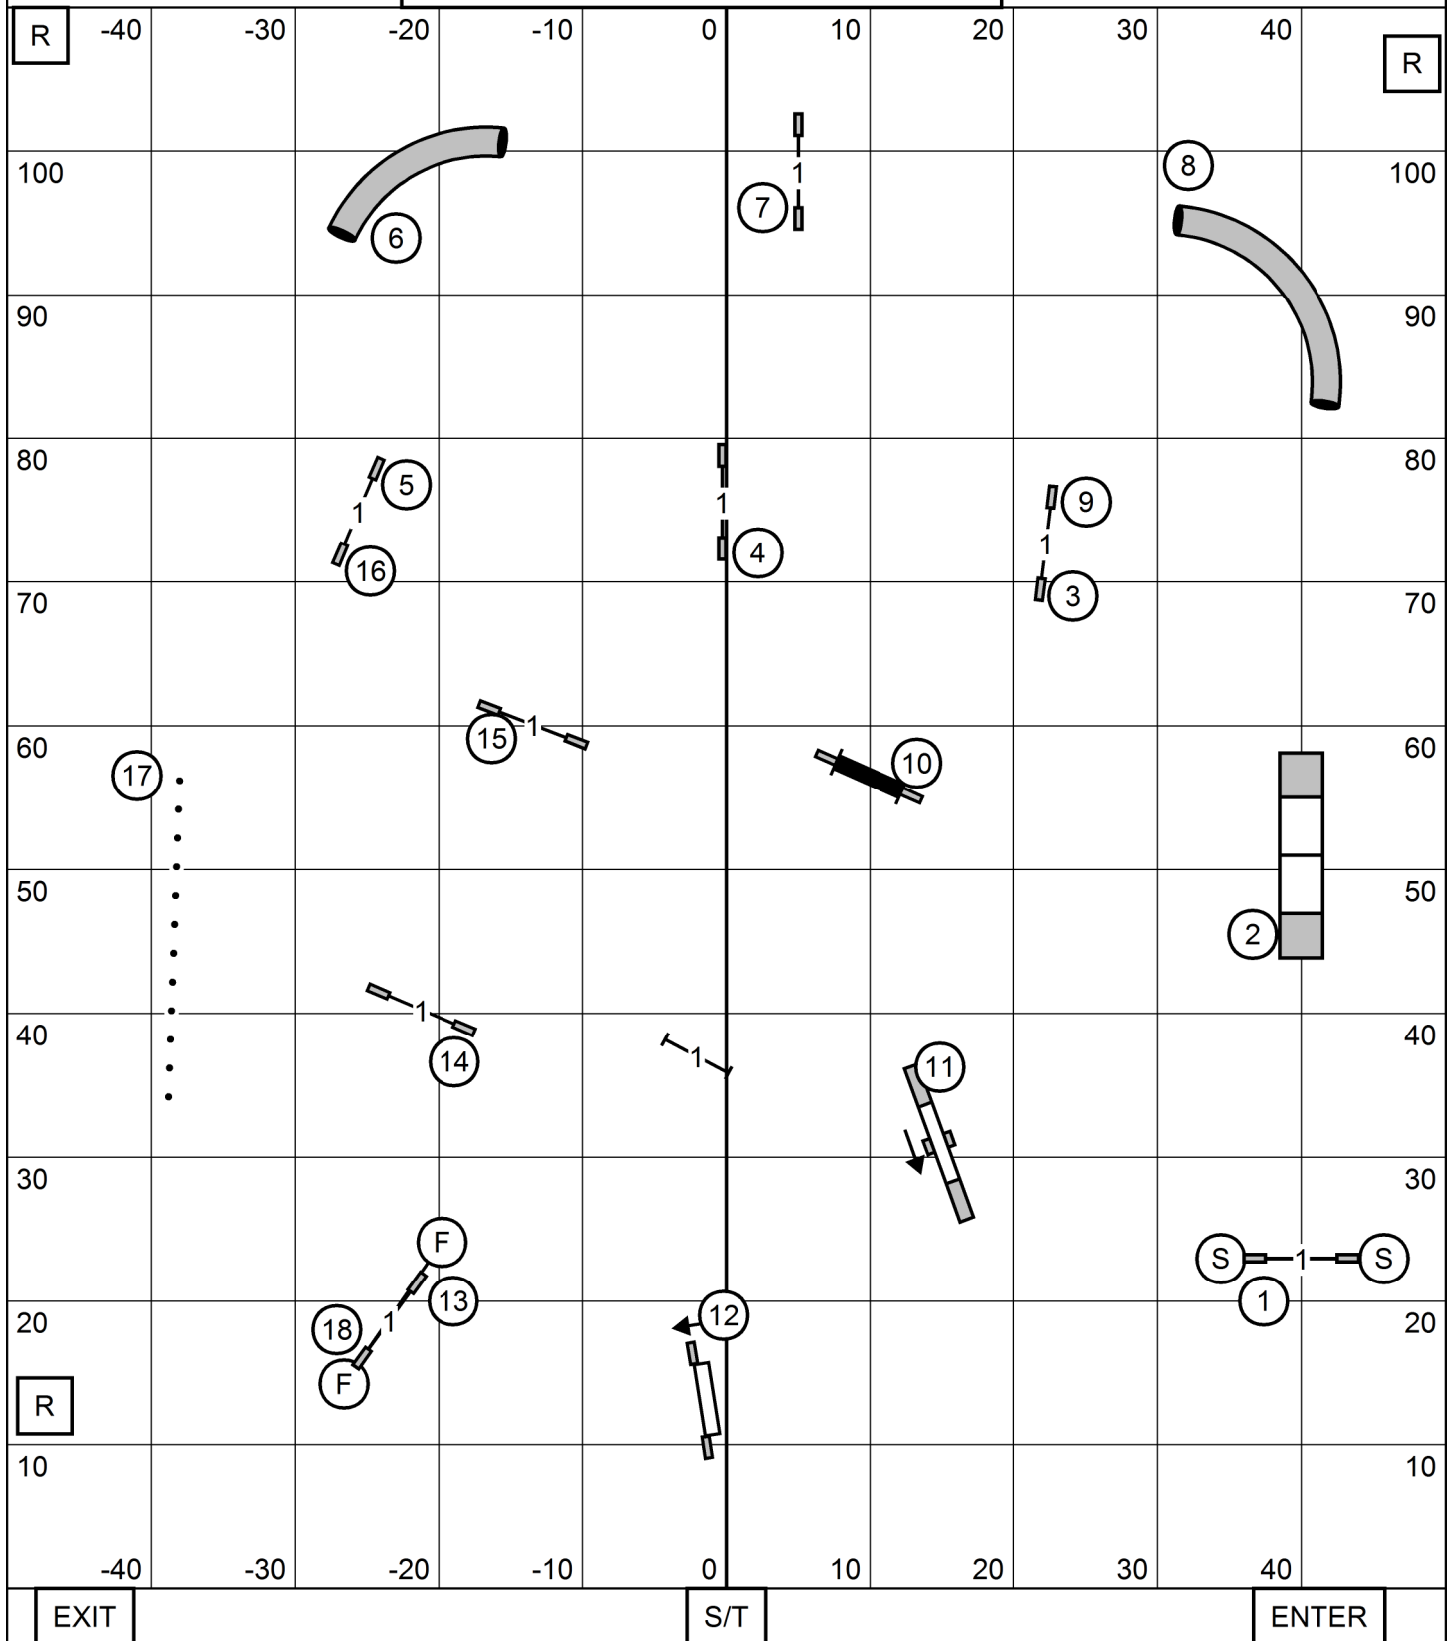

SCHOOLY'S MOUNTAIN KENNEL CLUB
 MULTISPORT KINGDOM, MANALAPAN NJ
 SUNDAY JULY 27, 2025
TIME 2 BEAT
 JUDGE: SHERRY JEFFERSON

SCHOOLY'S MOUNTAIN KENNEL CLUB
 MULTISPORT KINGDOM, MANALAPAN NJ
 SUNDAY JULY 27, 2025
PREMIER STANDARD
 JUDGE: SHERRY JEFFERSON