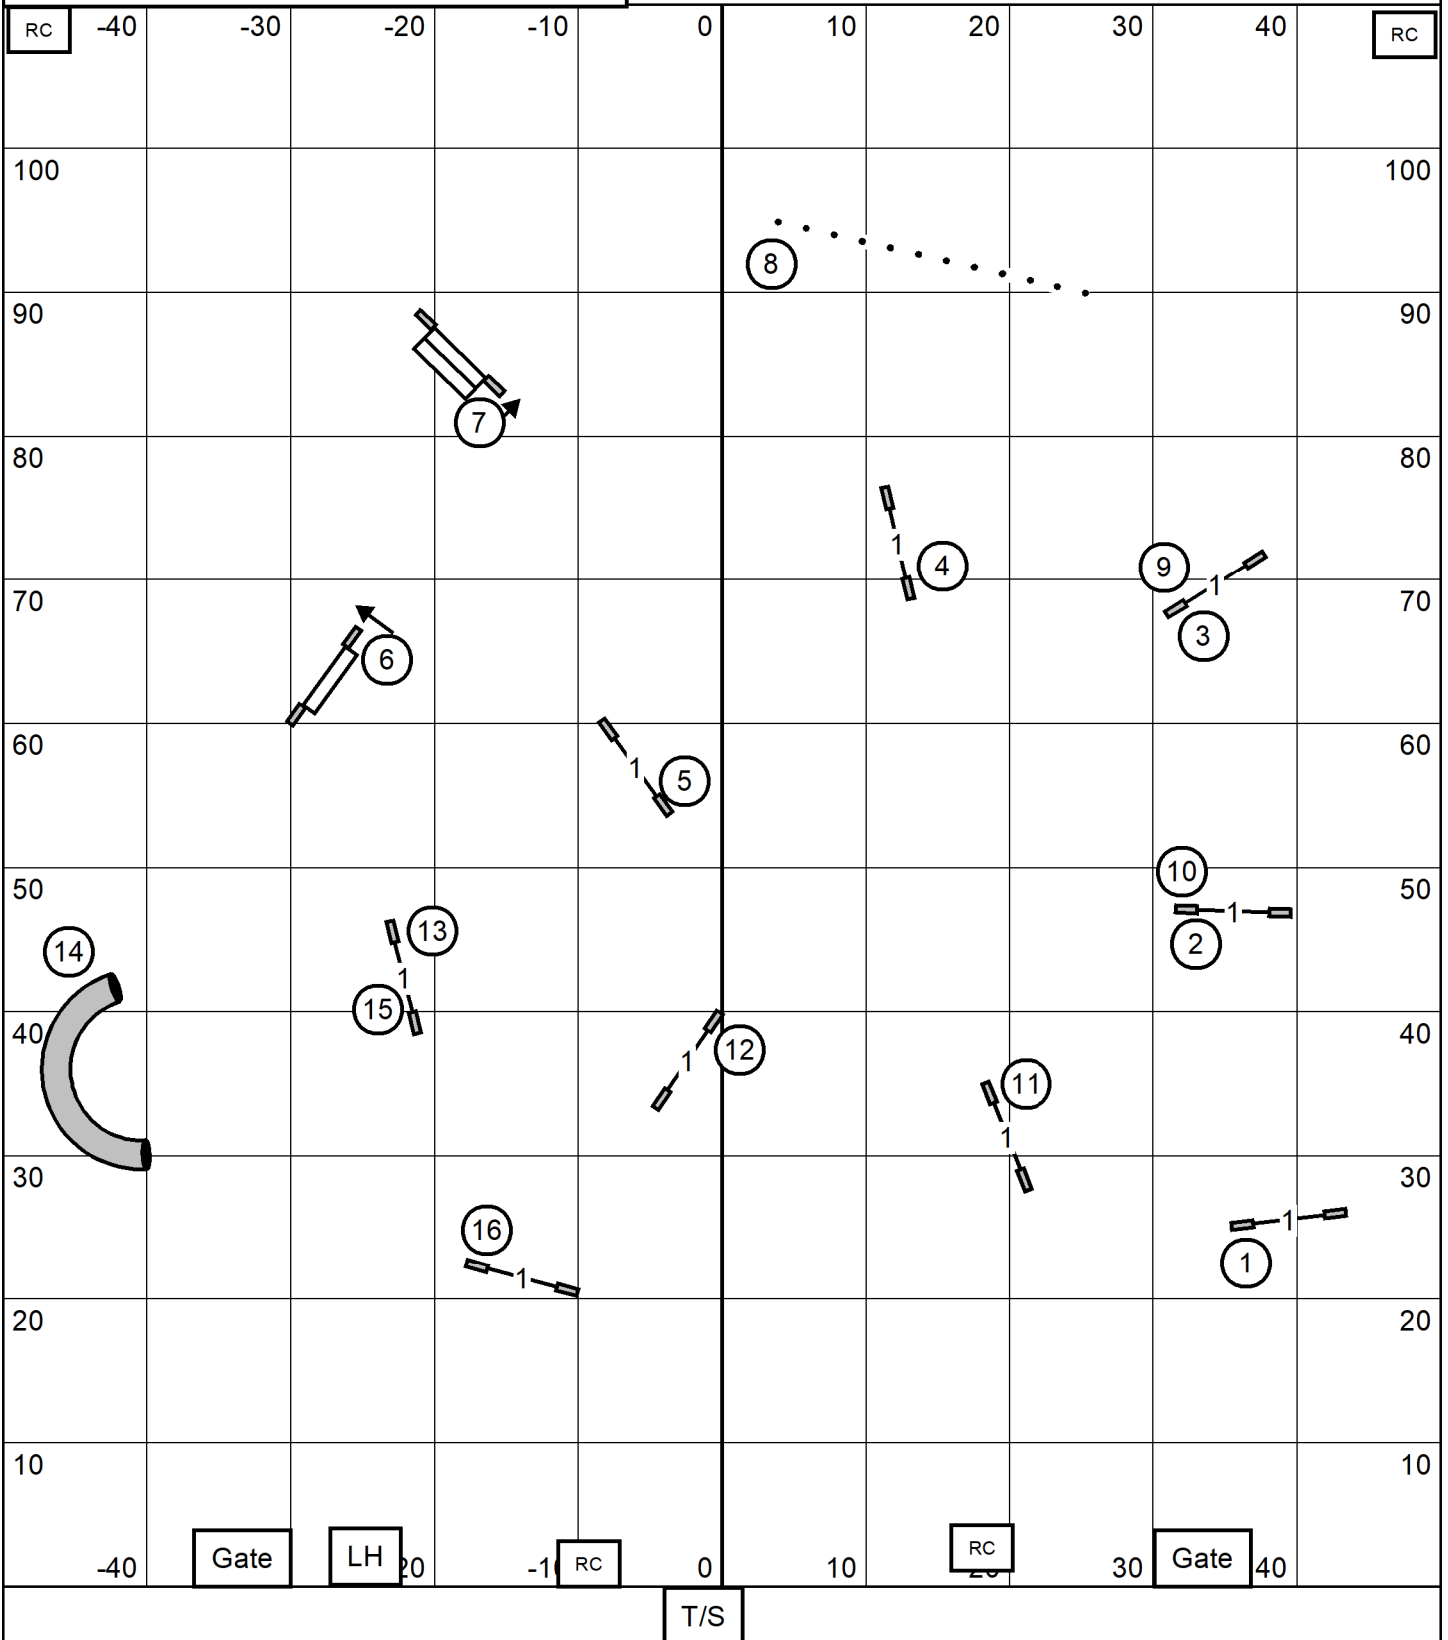

Schooley's Mountain Kennel Club
MultiSports Kingdom Manalapan, New Jersey
Sunday, July 27, 2025 Randy Capsel

Open JWW