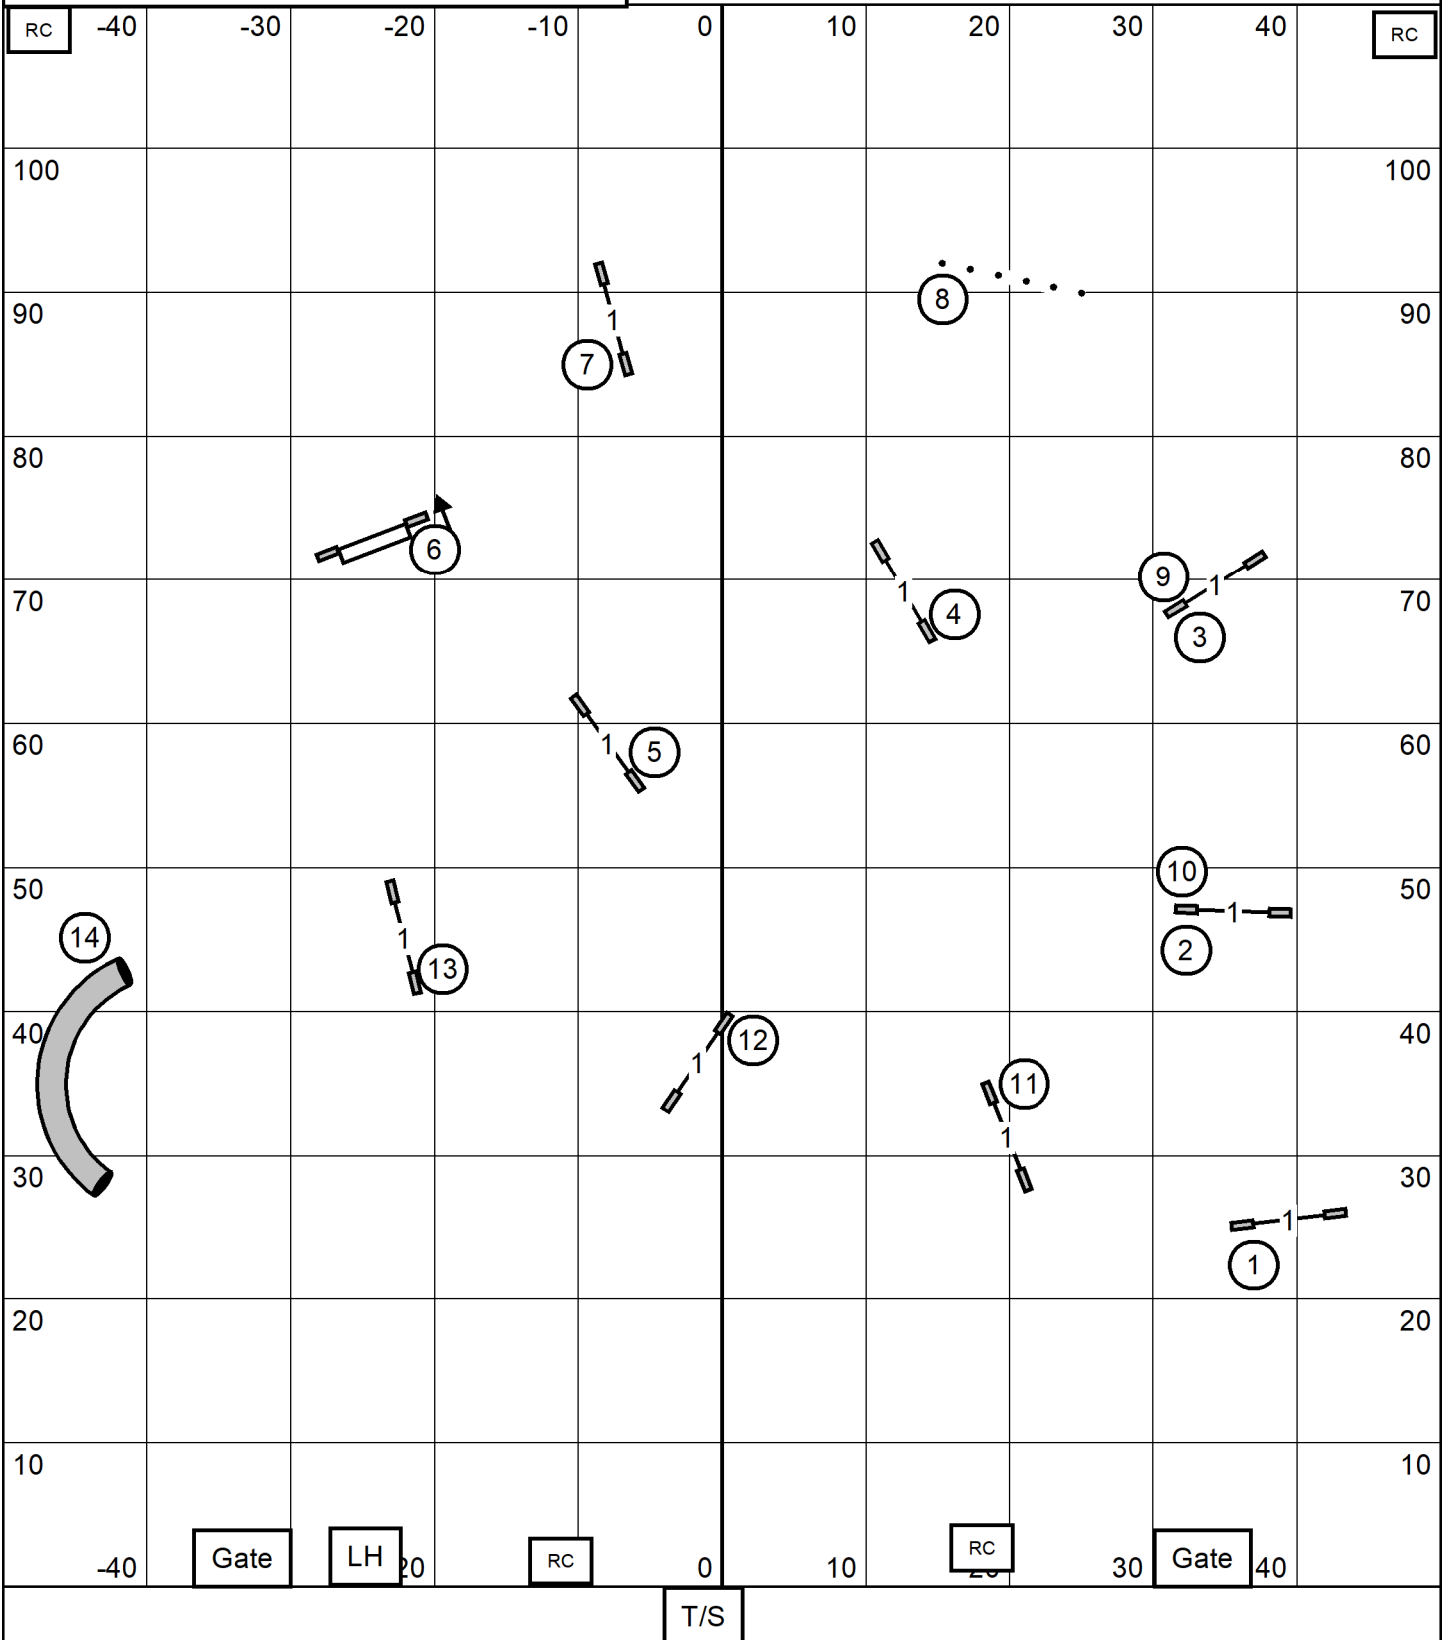

Schooley's Mountain Kennel Club
MultiSports Kingdom Manalapan, New Jersey
Sunday, July 27, 2025 Randy Capsel

Novice JWW