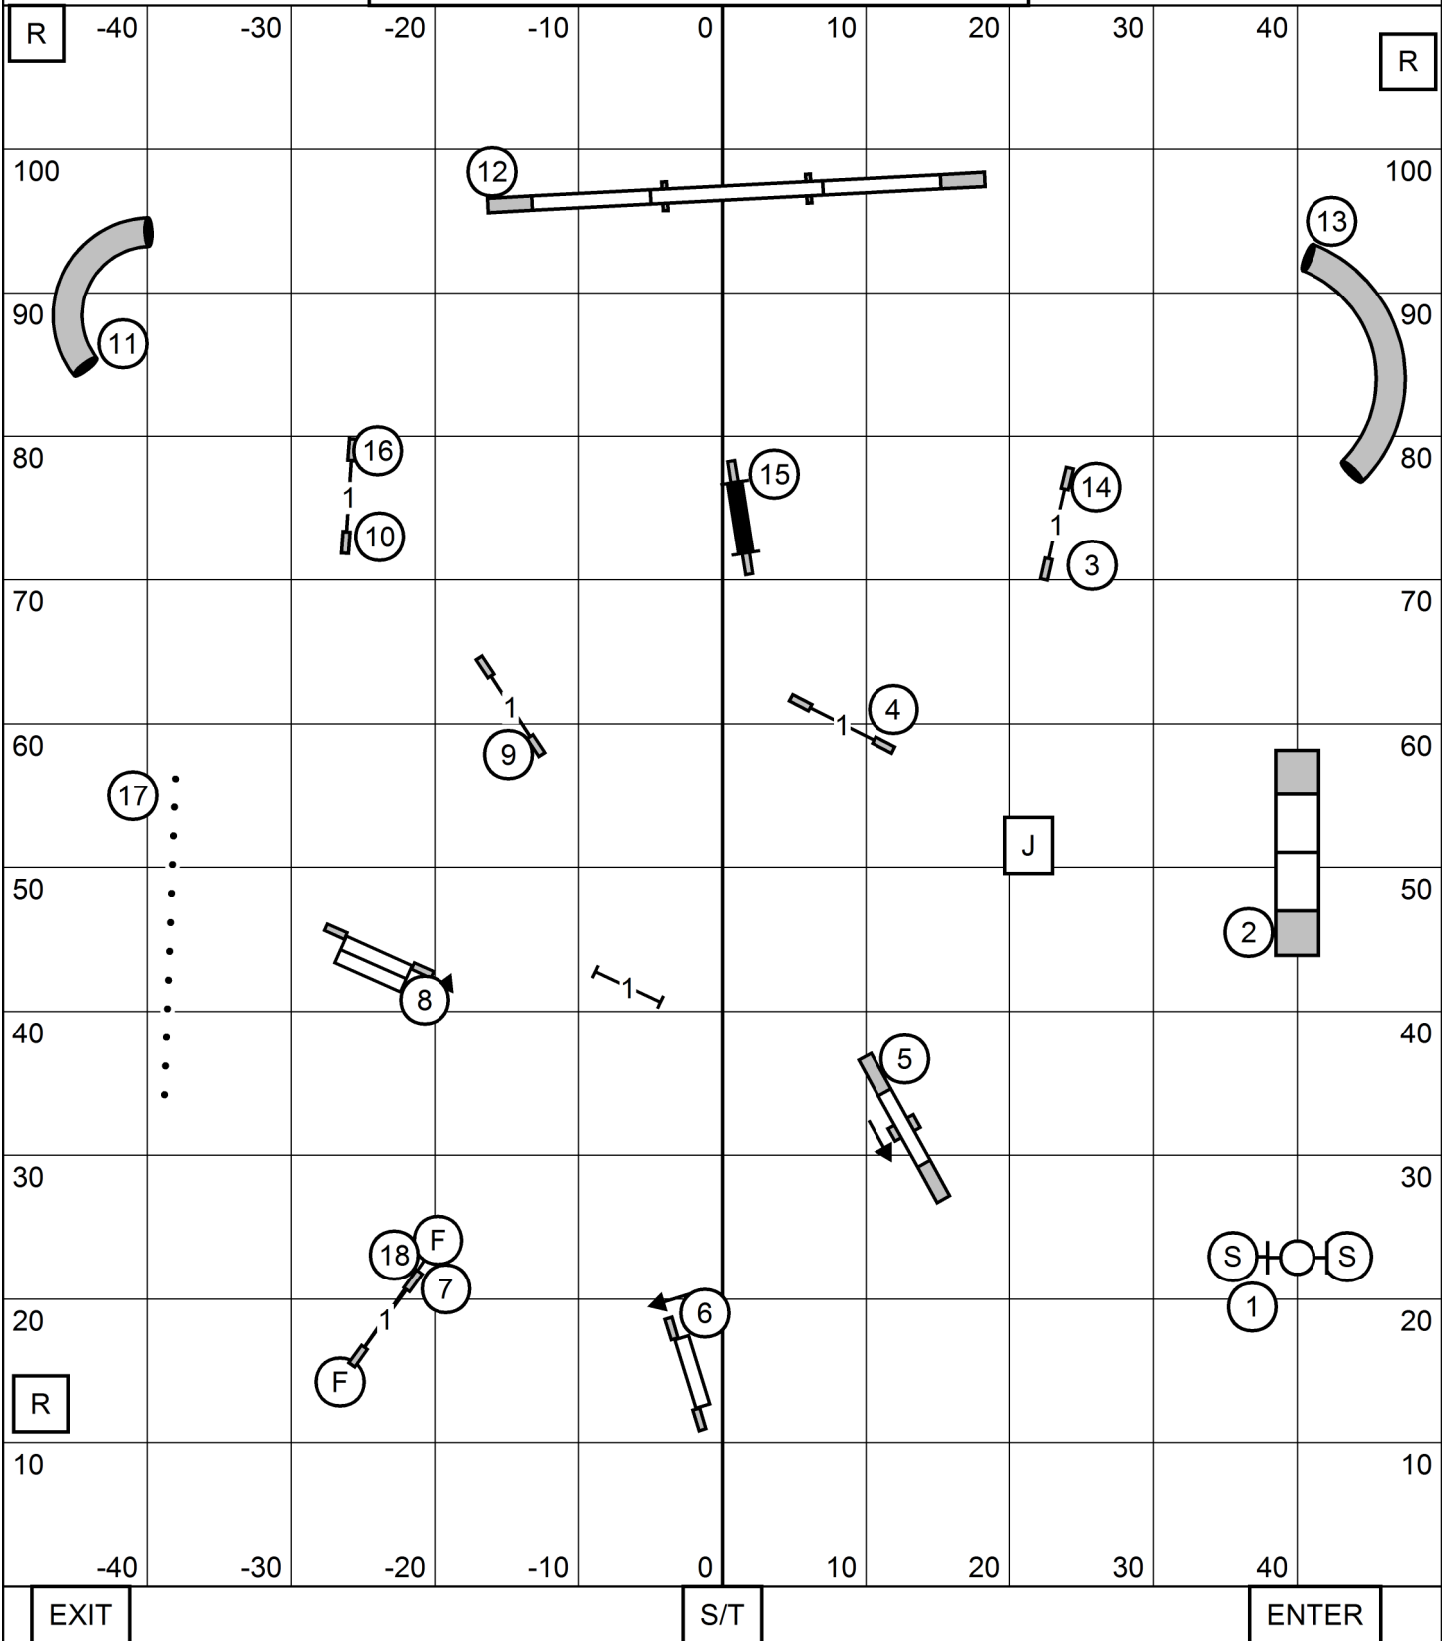

SCHOOLY'S MOUNTAIN KENNEL CLUB
MULTISPORT KINGDOM, MANALAPAN, NJ
SUNDAY JULY 27, M 2025
MASTER/EXCELLENT STANDARD
JUDGE: SHERRY JEFFERSON