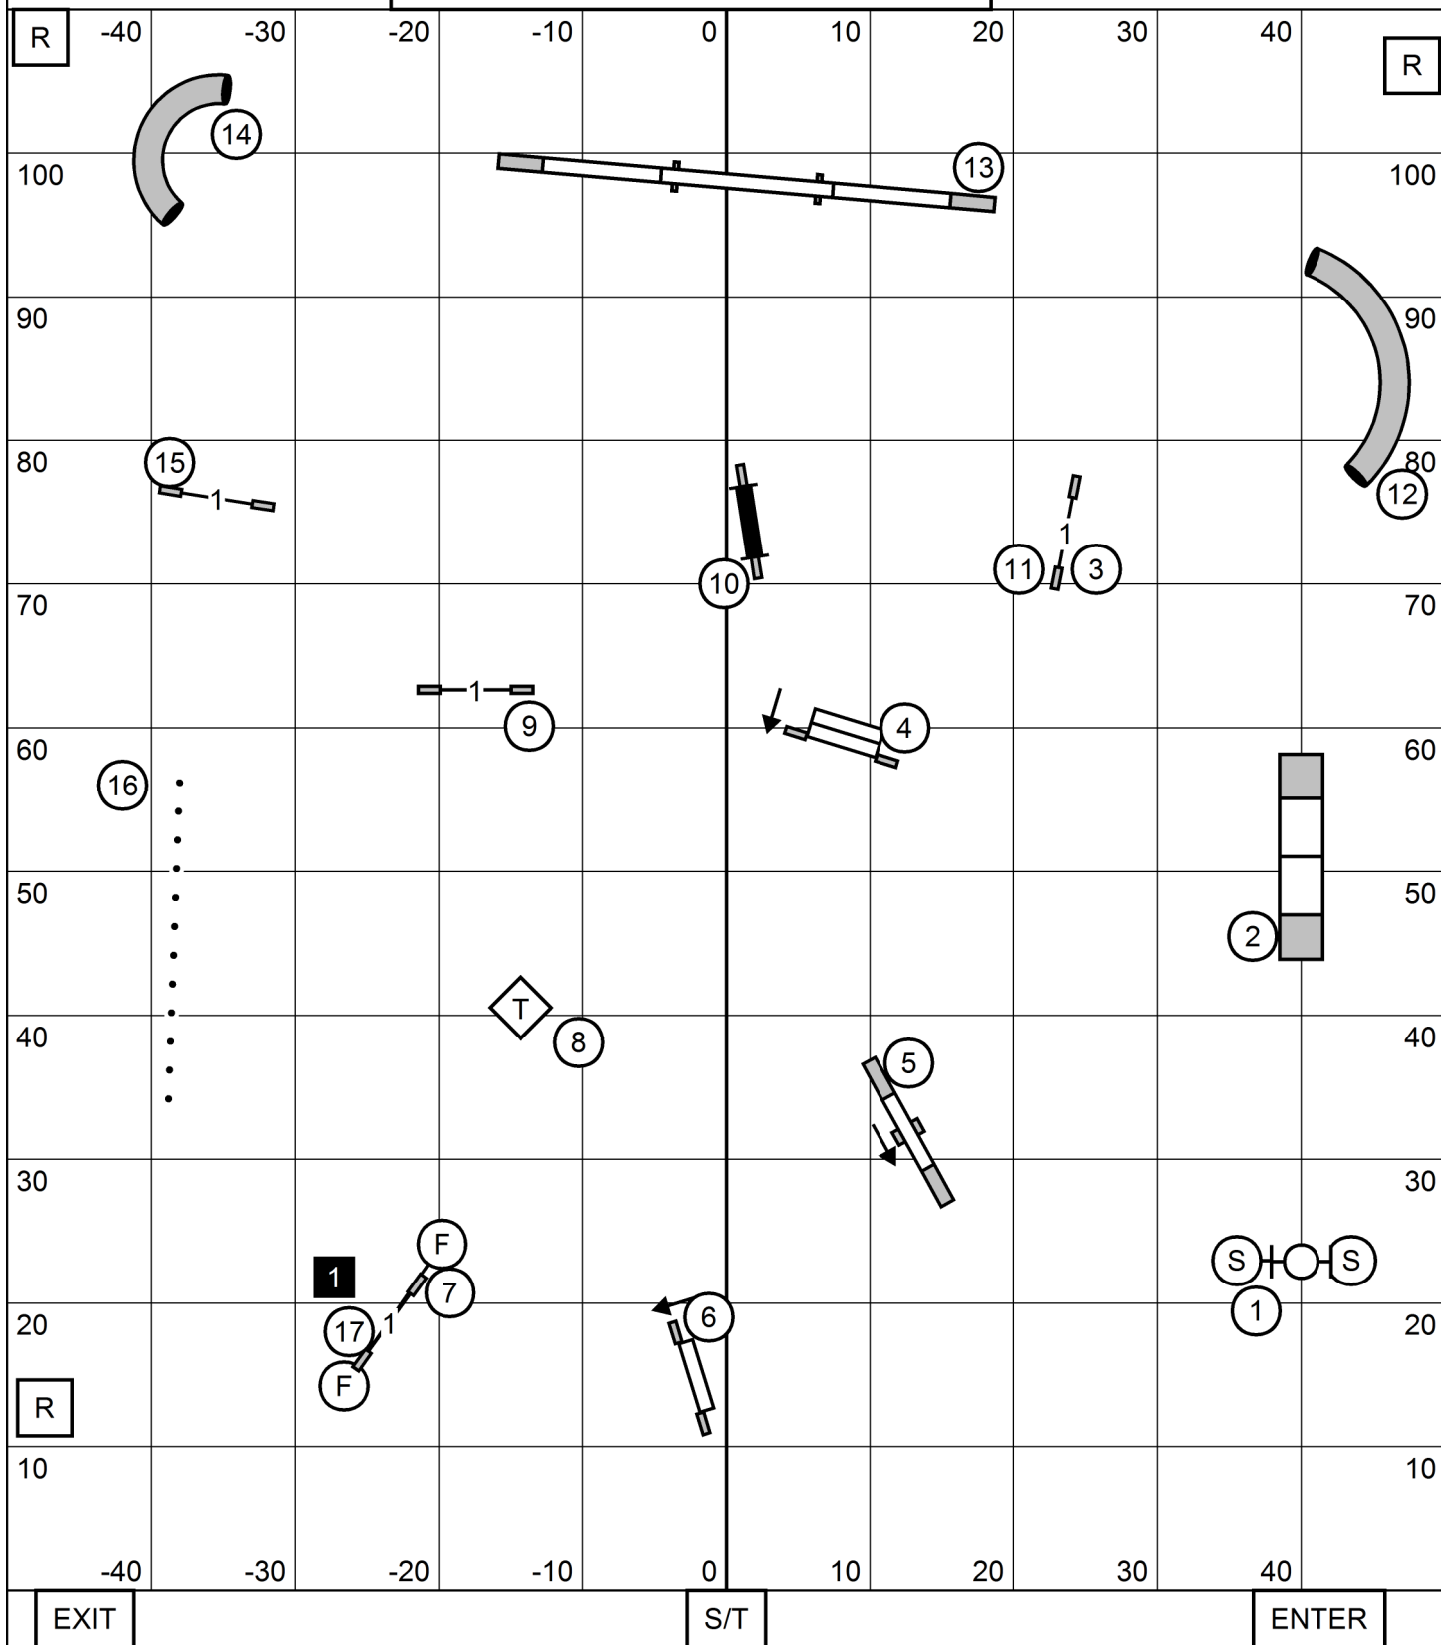

SCHOOLY'S MOUNTAIN KENNEL CLUB
MULTISPORT KINGDOM, MANALAPAN NJ
SUNDAY JULY 27, 2025
OPEN STANDARD
JUDGE: SHERRY JEFFERSON