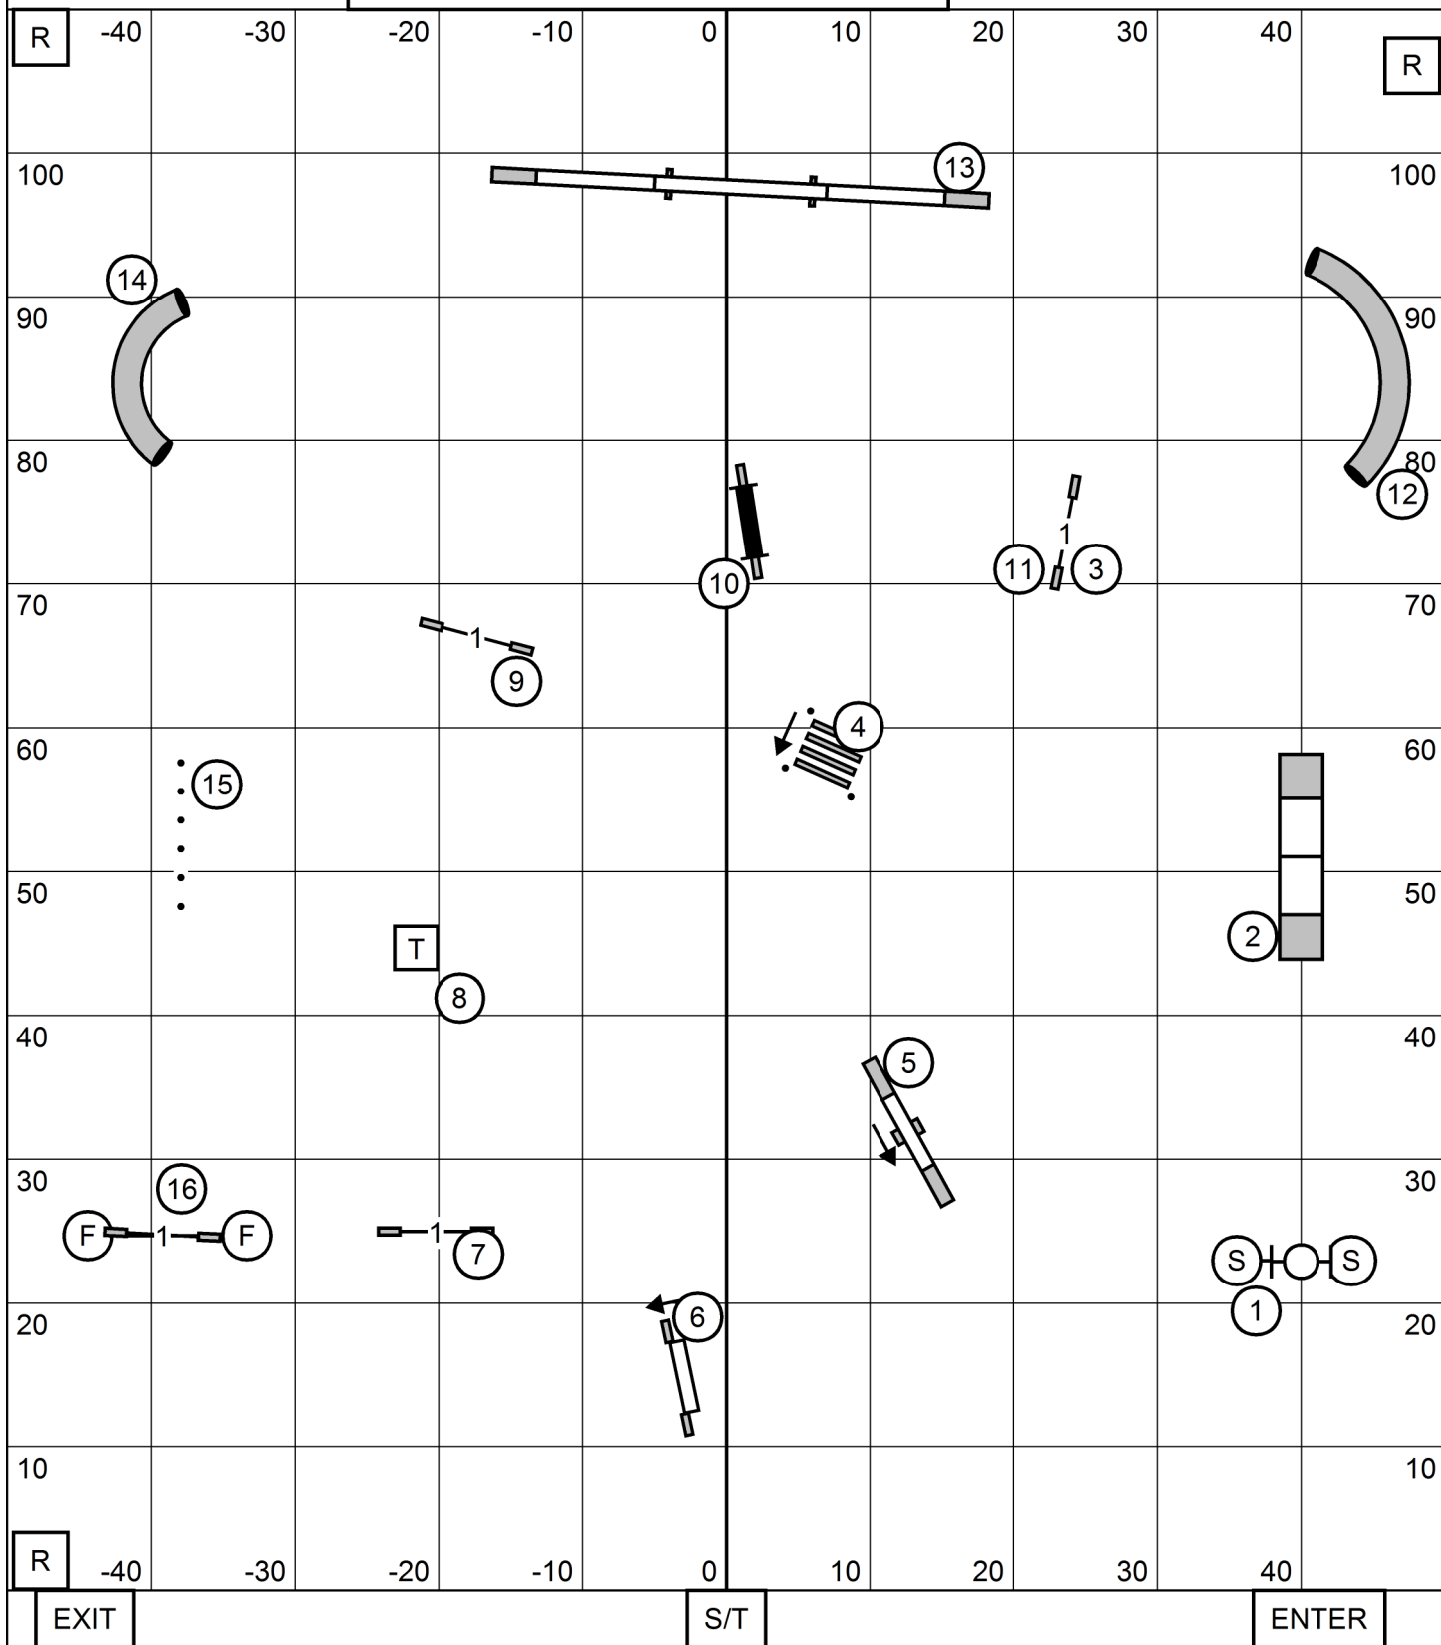

SCHOOLY'S MOUNTAIN KENNEL CLUB
MULTISPORT KINGDOM, MANALAPAN NJ
SUNDAY JULY 27, 2025
NOVICE STANDARD
JUDGE: SHERRY JEFFERSON