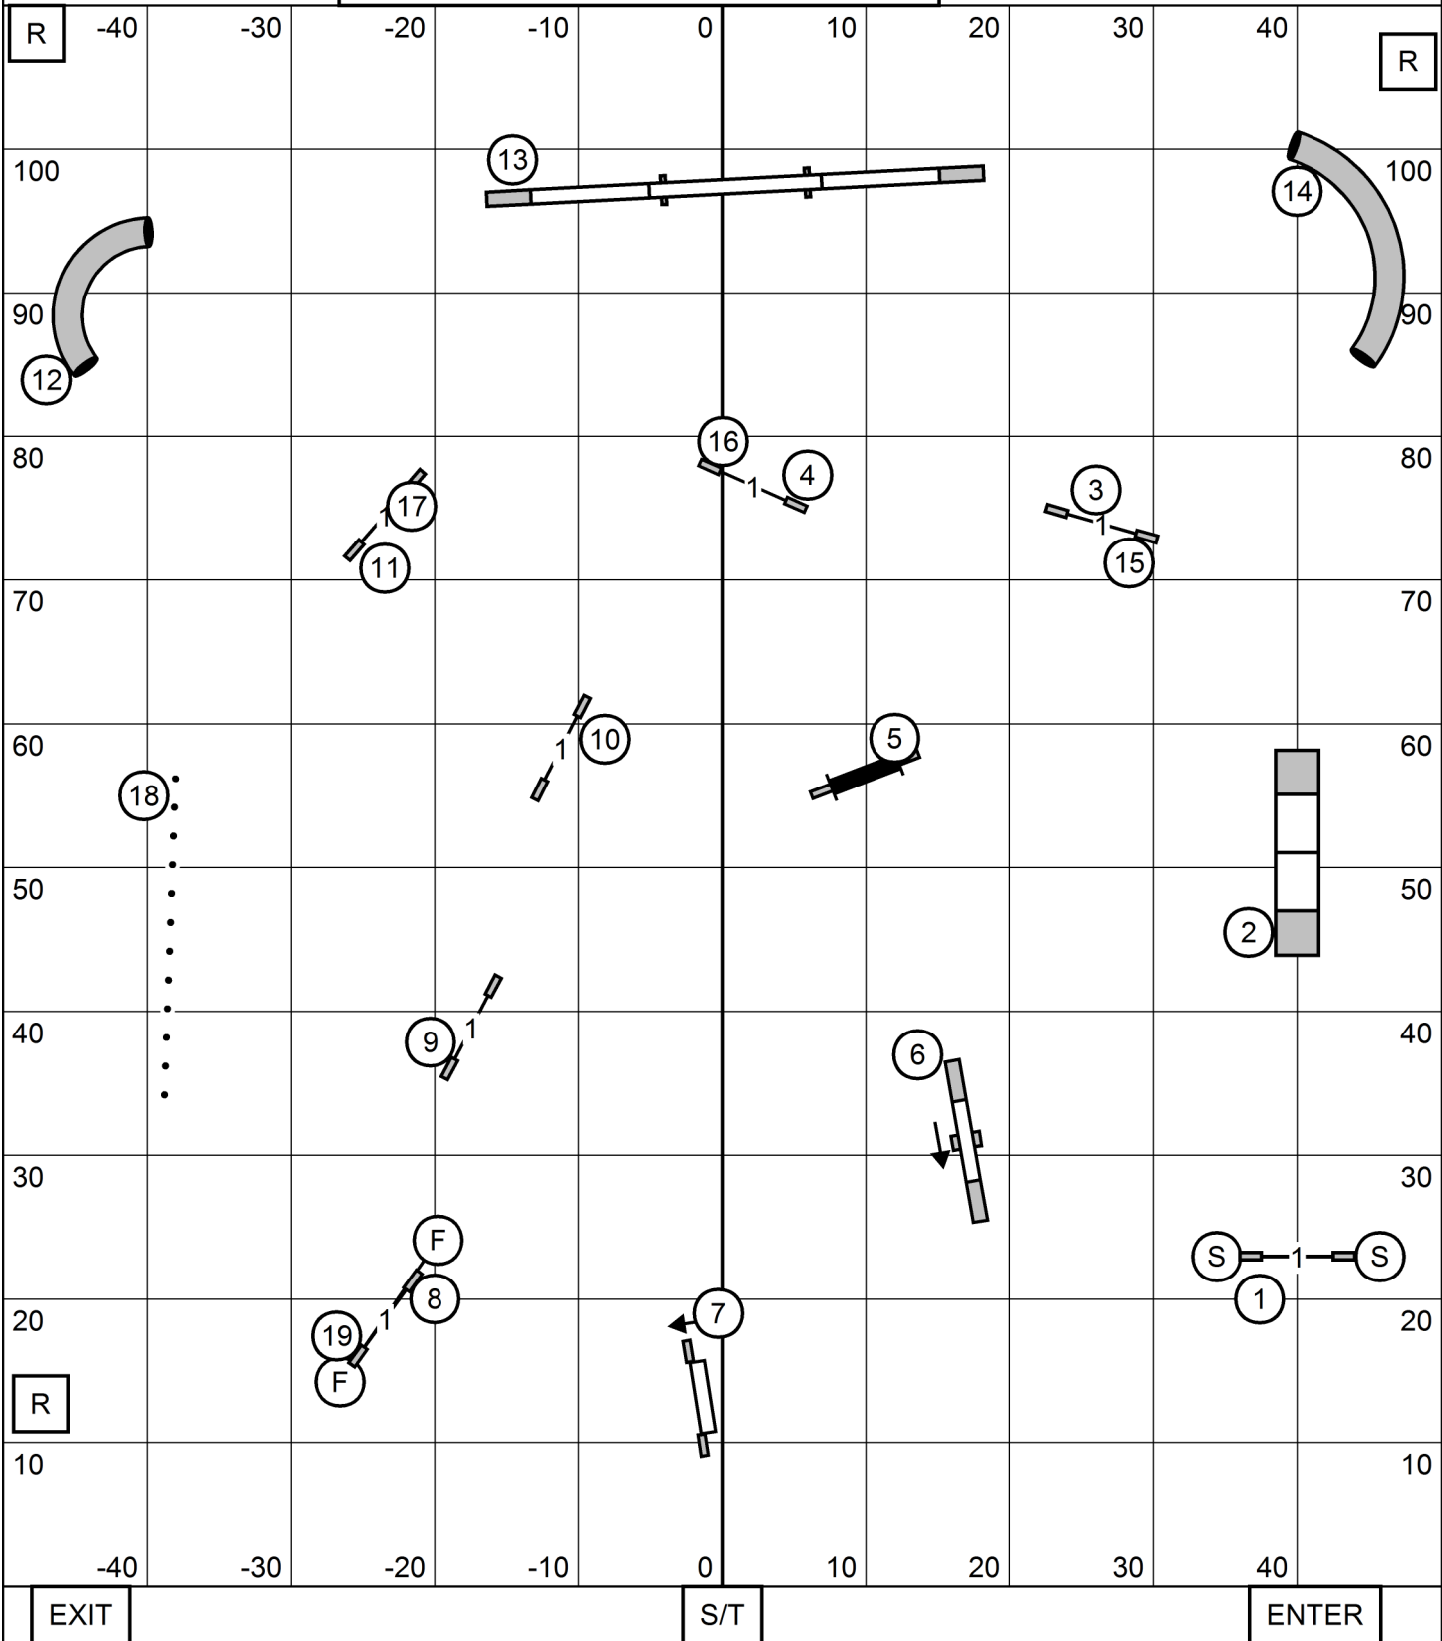

SCHOOLY'S MOUNTAIN KENNEL CLUB
 MULTISPORT KINGDOM, MANALAPAN NJ
 SUNDAY JULY 27, 2025
TIME 2 BEAT
 JUDGE: SHERRY JEFFERSON

SCHOOLY'S MOUNTAIN KENNEL CLUB
 MULTISPORT KINGDOM, MANALAPAN NJ
 SUNDAY JULY 27, 2025
PREMIER STANDARD
 JUDGE: SHERRY JEFFERSON