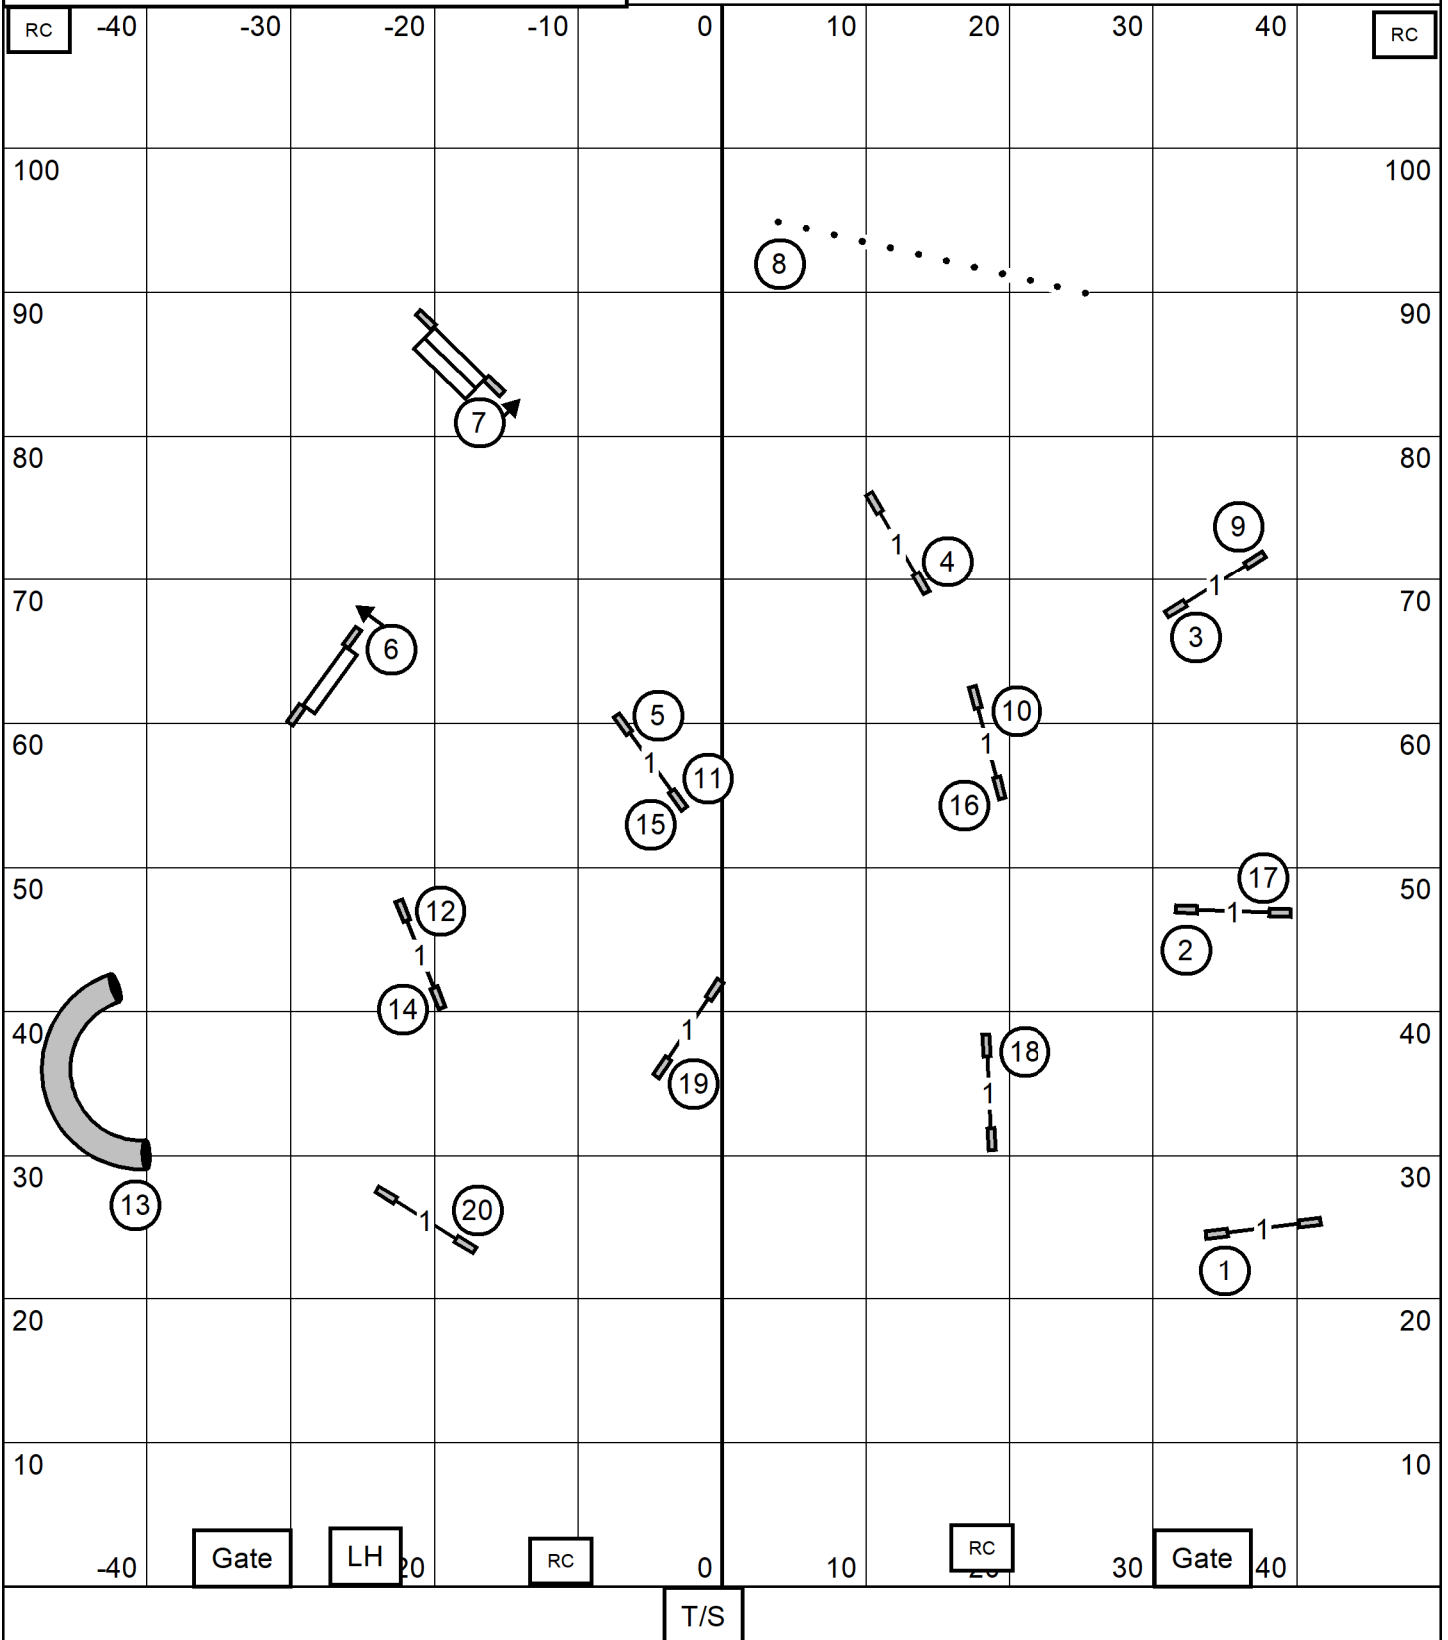

Schooley's Mountain Kennel Club
MultiSports Kingdom Manalapan, New Jersey
Sunday, July 27, 2025 Randy Capsel

Exc/Master JWW