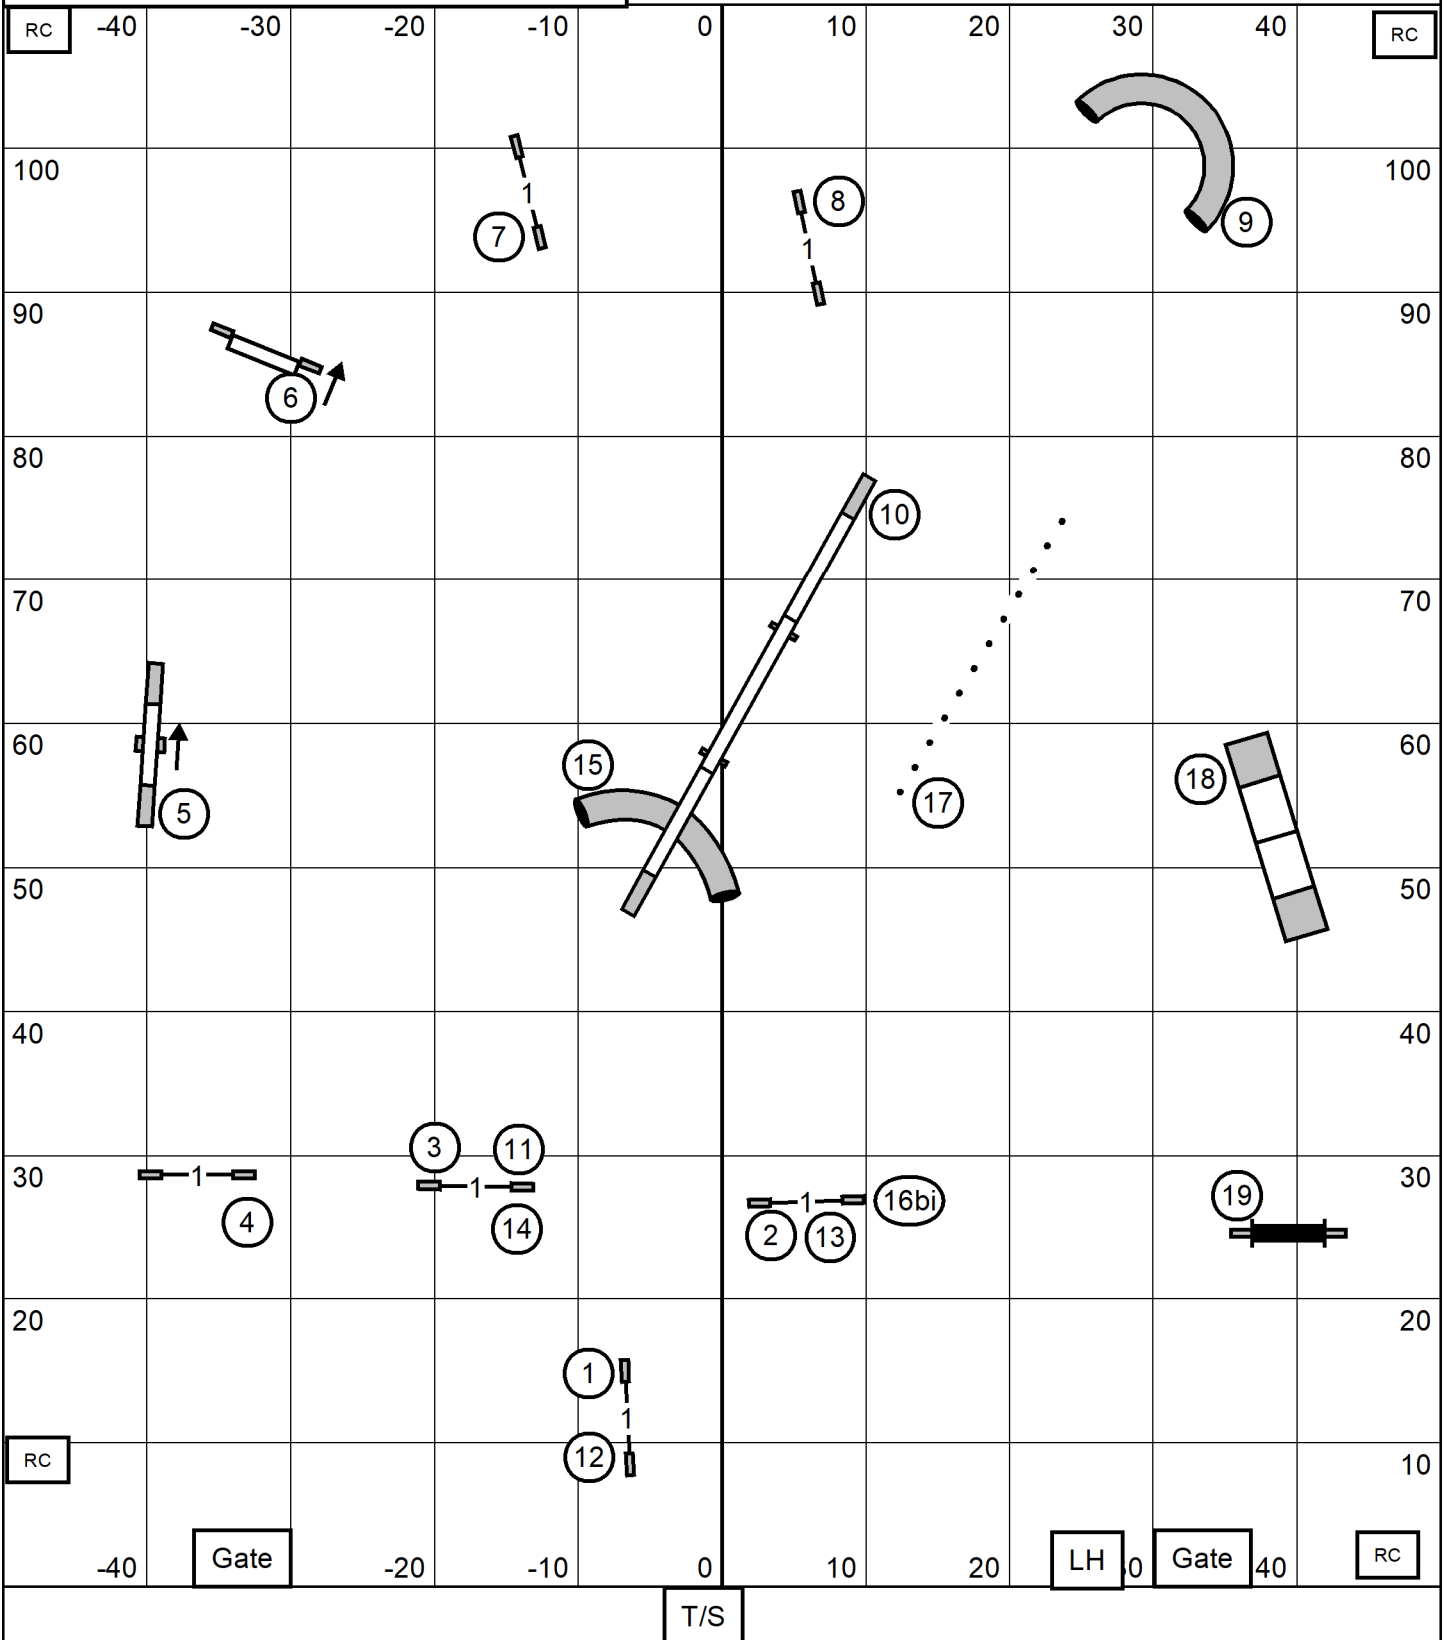

Schooley's Mountain Kennel Club
MultiSports Kingdom Manalapan, New Jersey
Saturday, July 26, 2025 Randy Capsel

Premier Standard