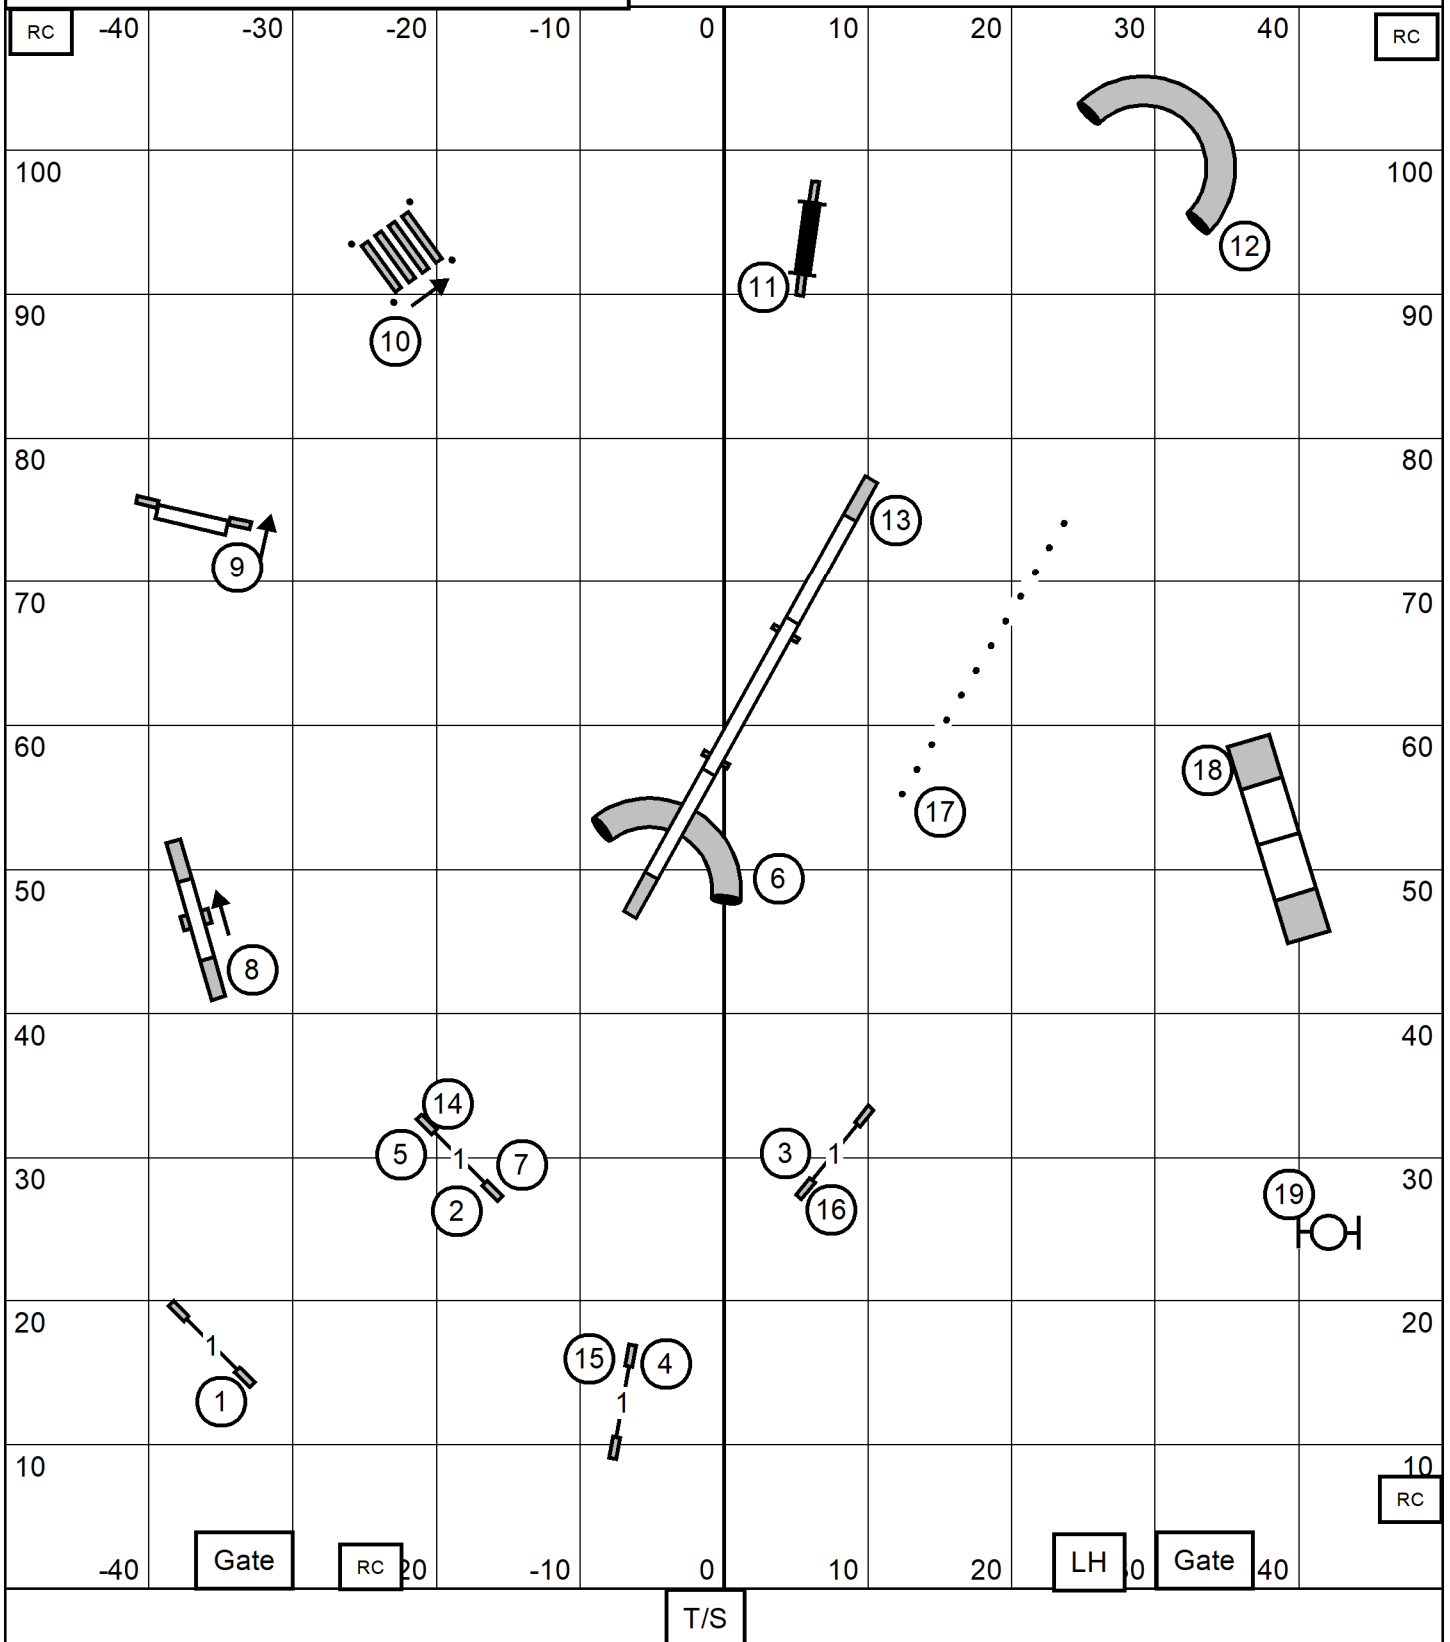

Schooley's Mountain Kennel Club
MultiSports Kingdom Manalapan, New Jersey
Saturday, July 26, 2025 Randy Capsel

Exc/Master Standard