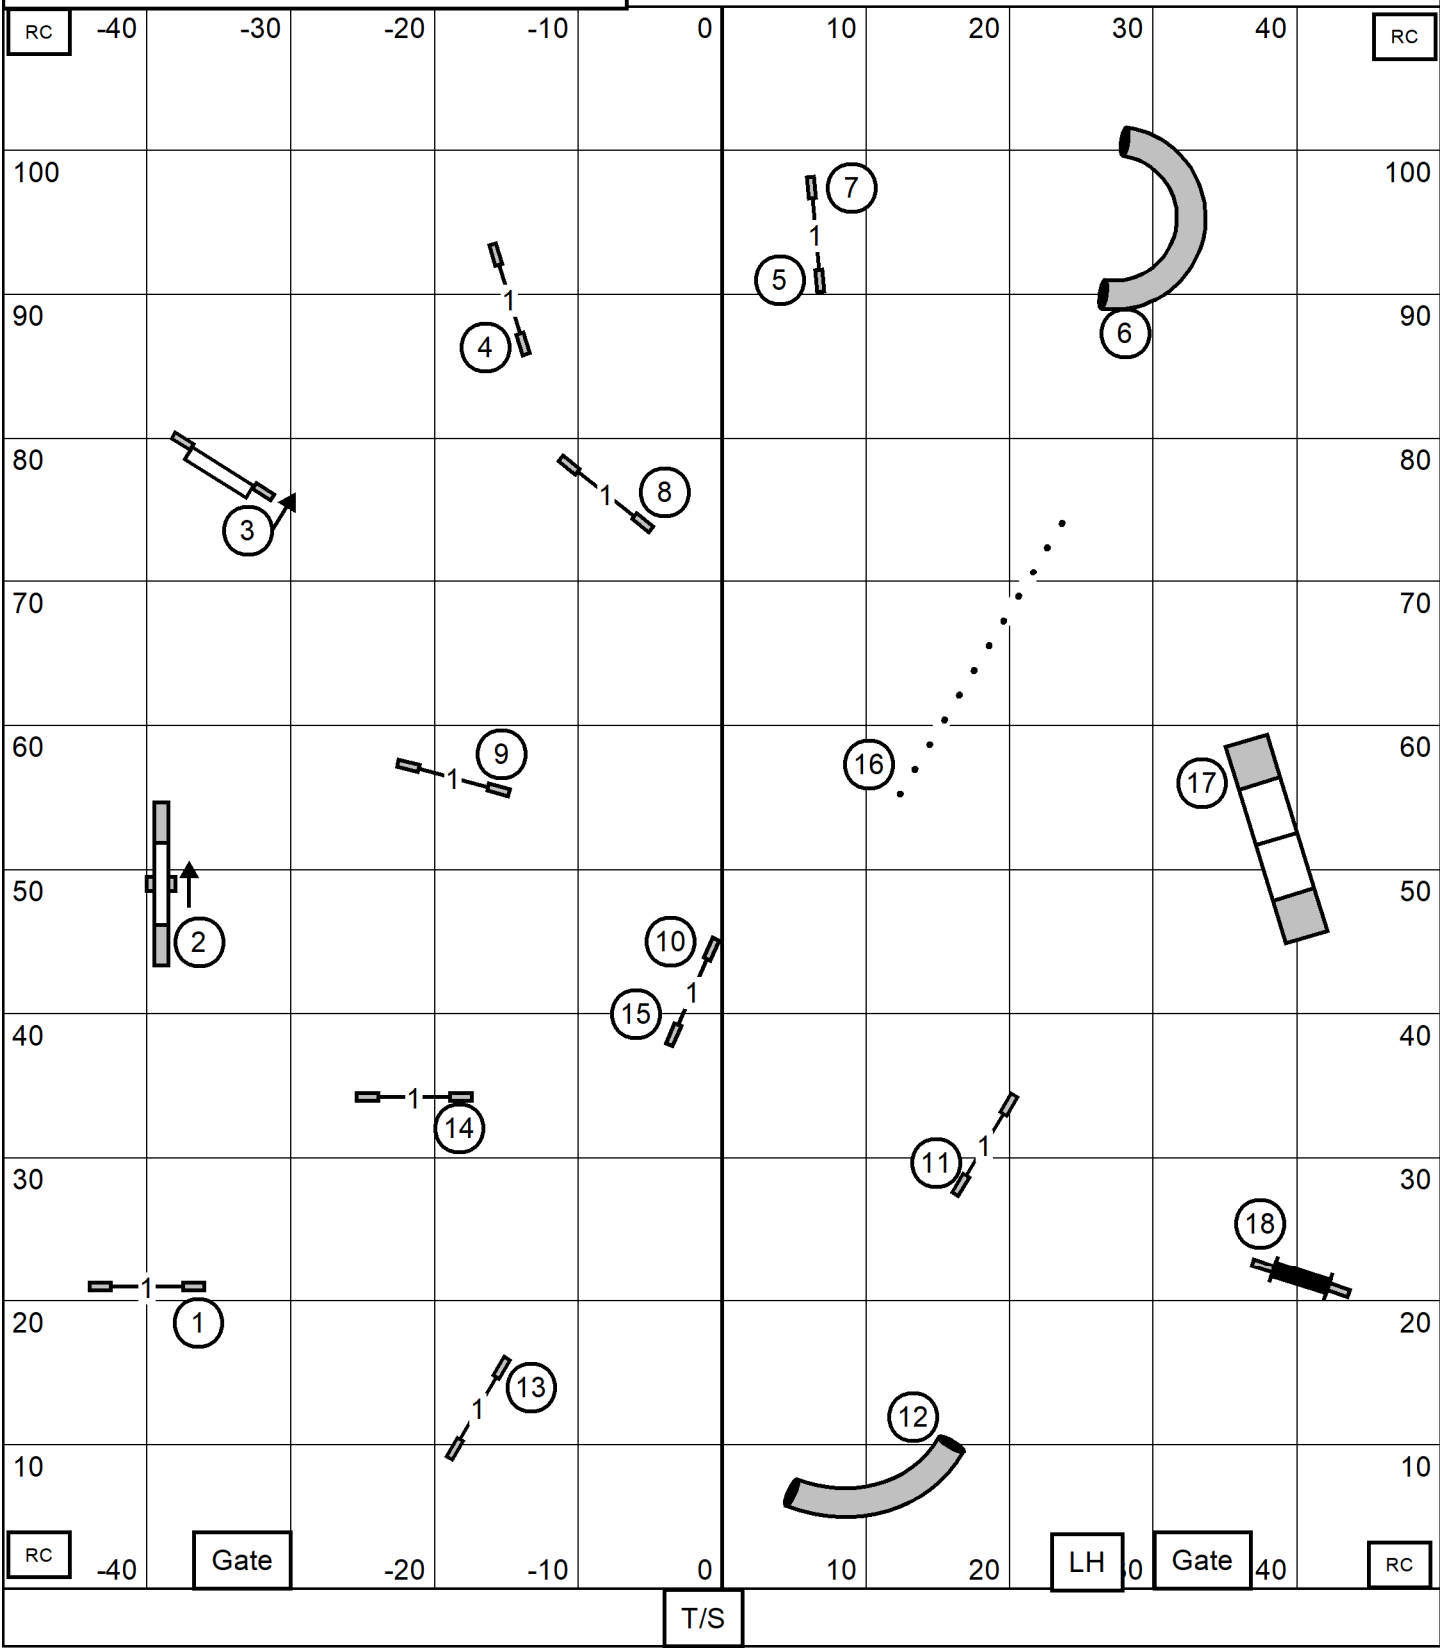

Schooley's Mountain Kennel Club
MultiSports Kingdom Manalapan, New Jersey
Saturday, July 26, 2025 Randy Capsel

T2B