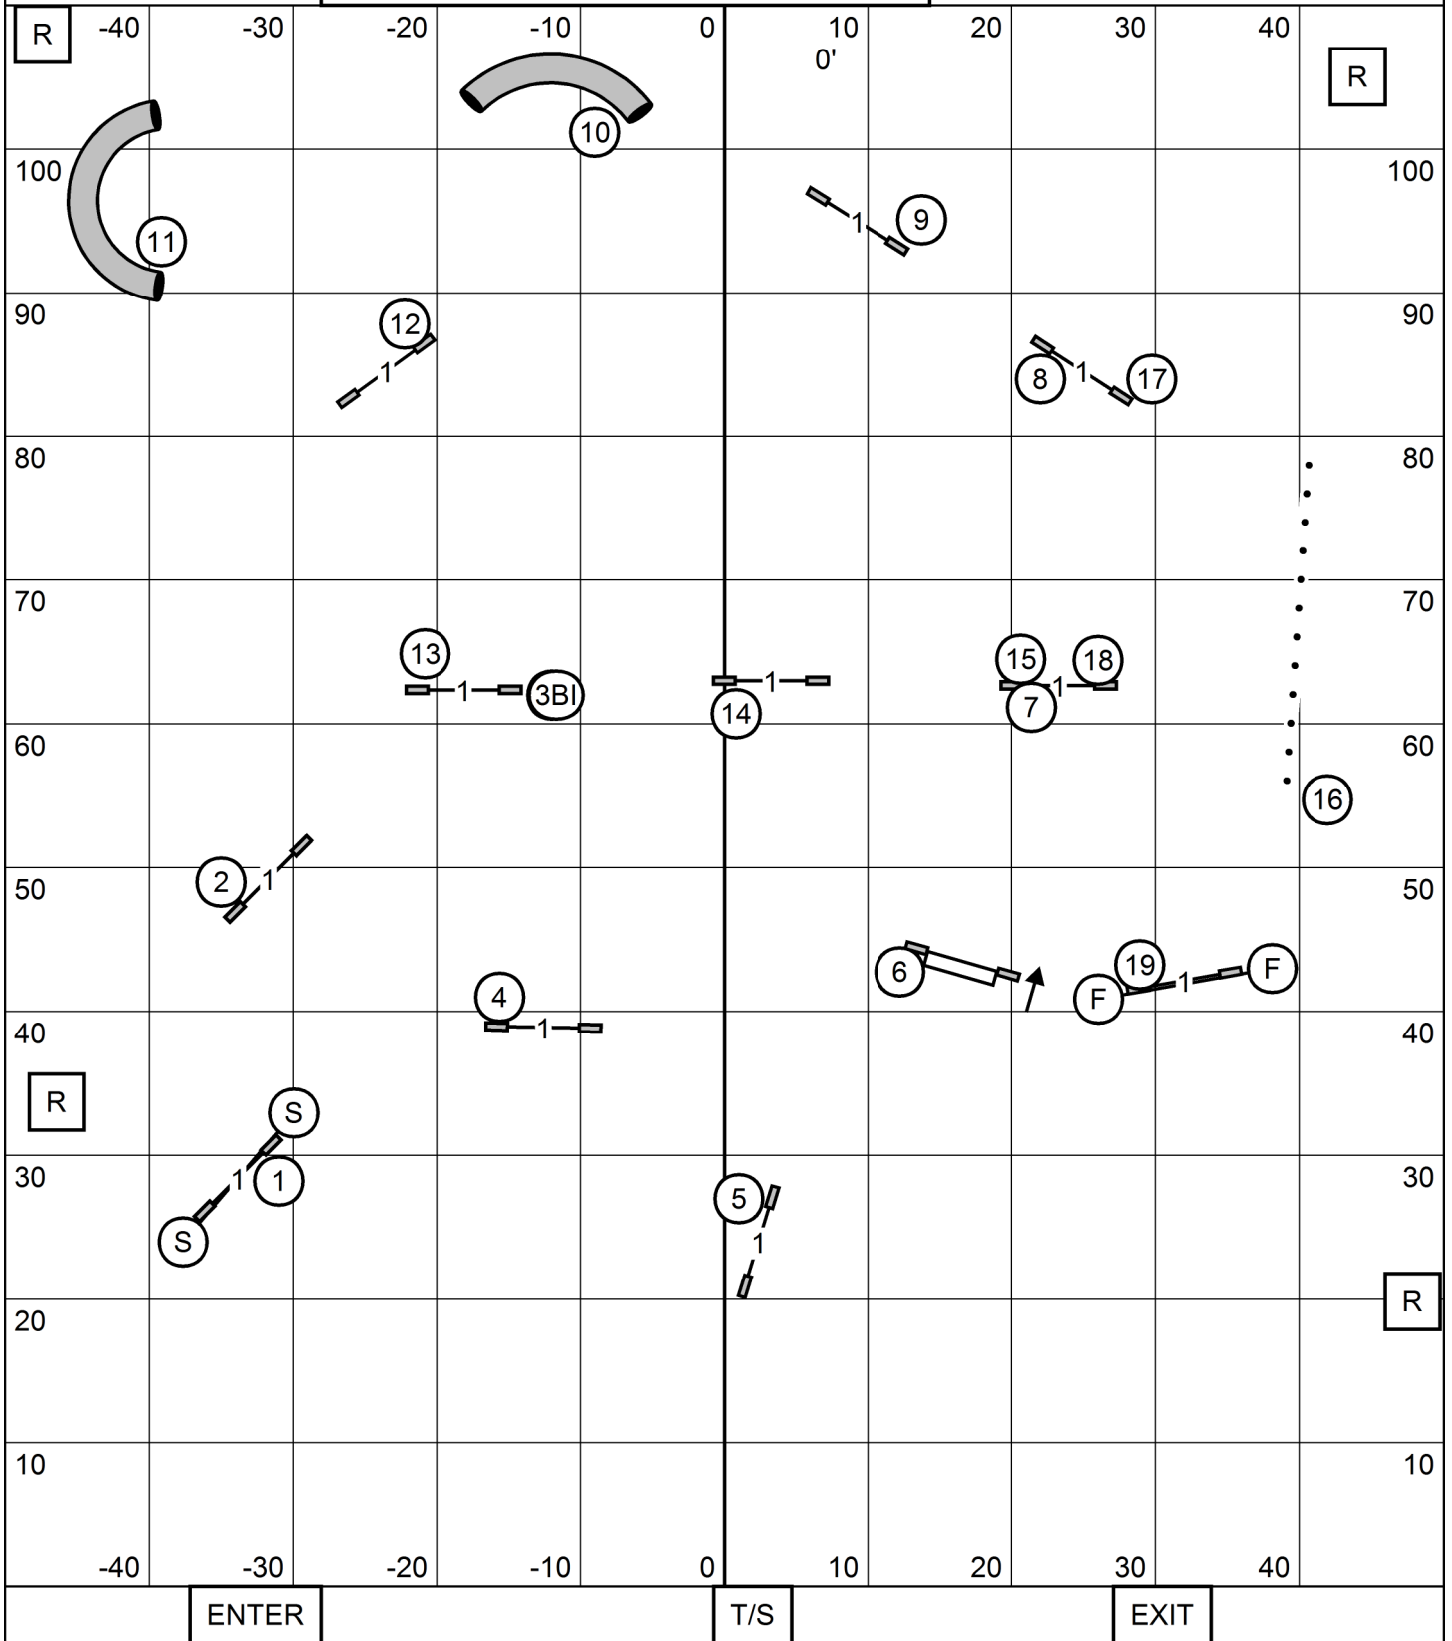

SCHOOLY'S MOUNTAIN KENNEL CLUB
MULTISPORT KINGDOM, MANALAPAN, NJ
SATURDAY JULY 26, 2025
PREMIER JWW
JUDGE: SHERRY JEFFERSON