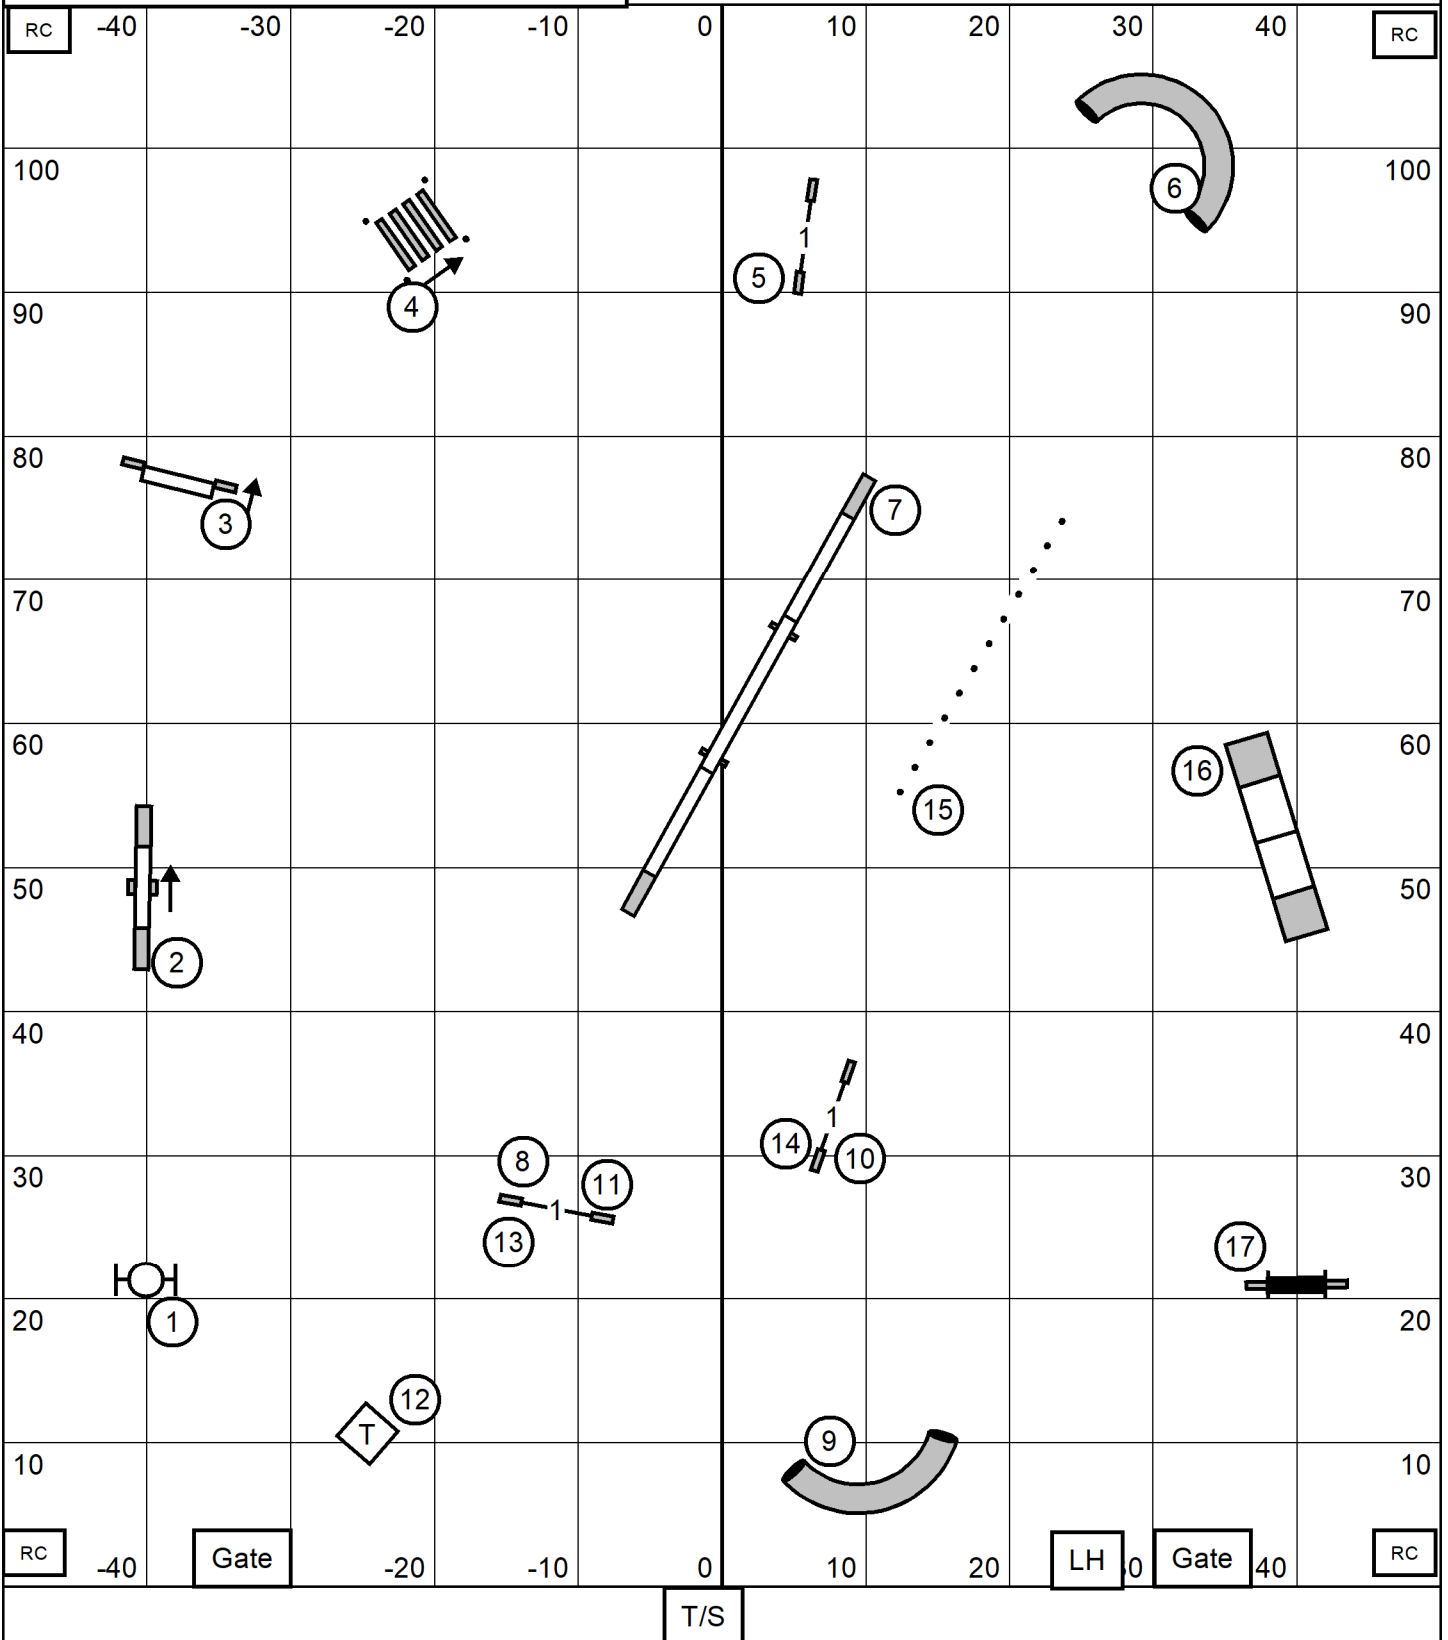

Novice Standard

Schooley's Mountain Kennel Club
 MultiSports Kingdom Manalapan, New Jersey
 Saturday, July 26, 2025 Randy Capsel

Open Standard

Schooley's Mountain Kennel Club
 MultiSports Kingdom Manalapan, New Jersey
 Saturday, July 26, 2025 Randy Capsel