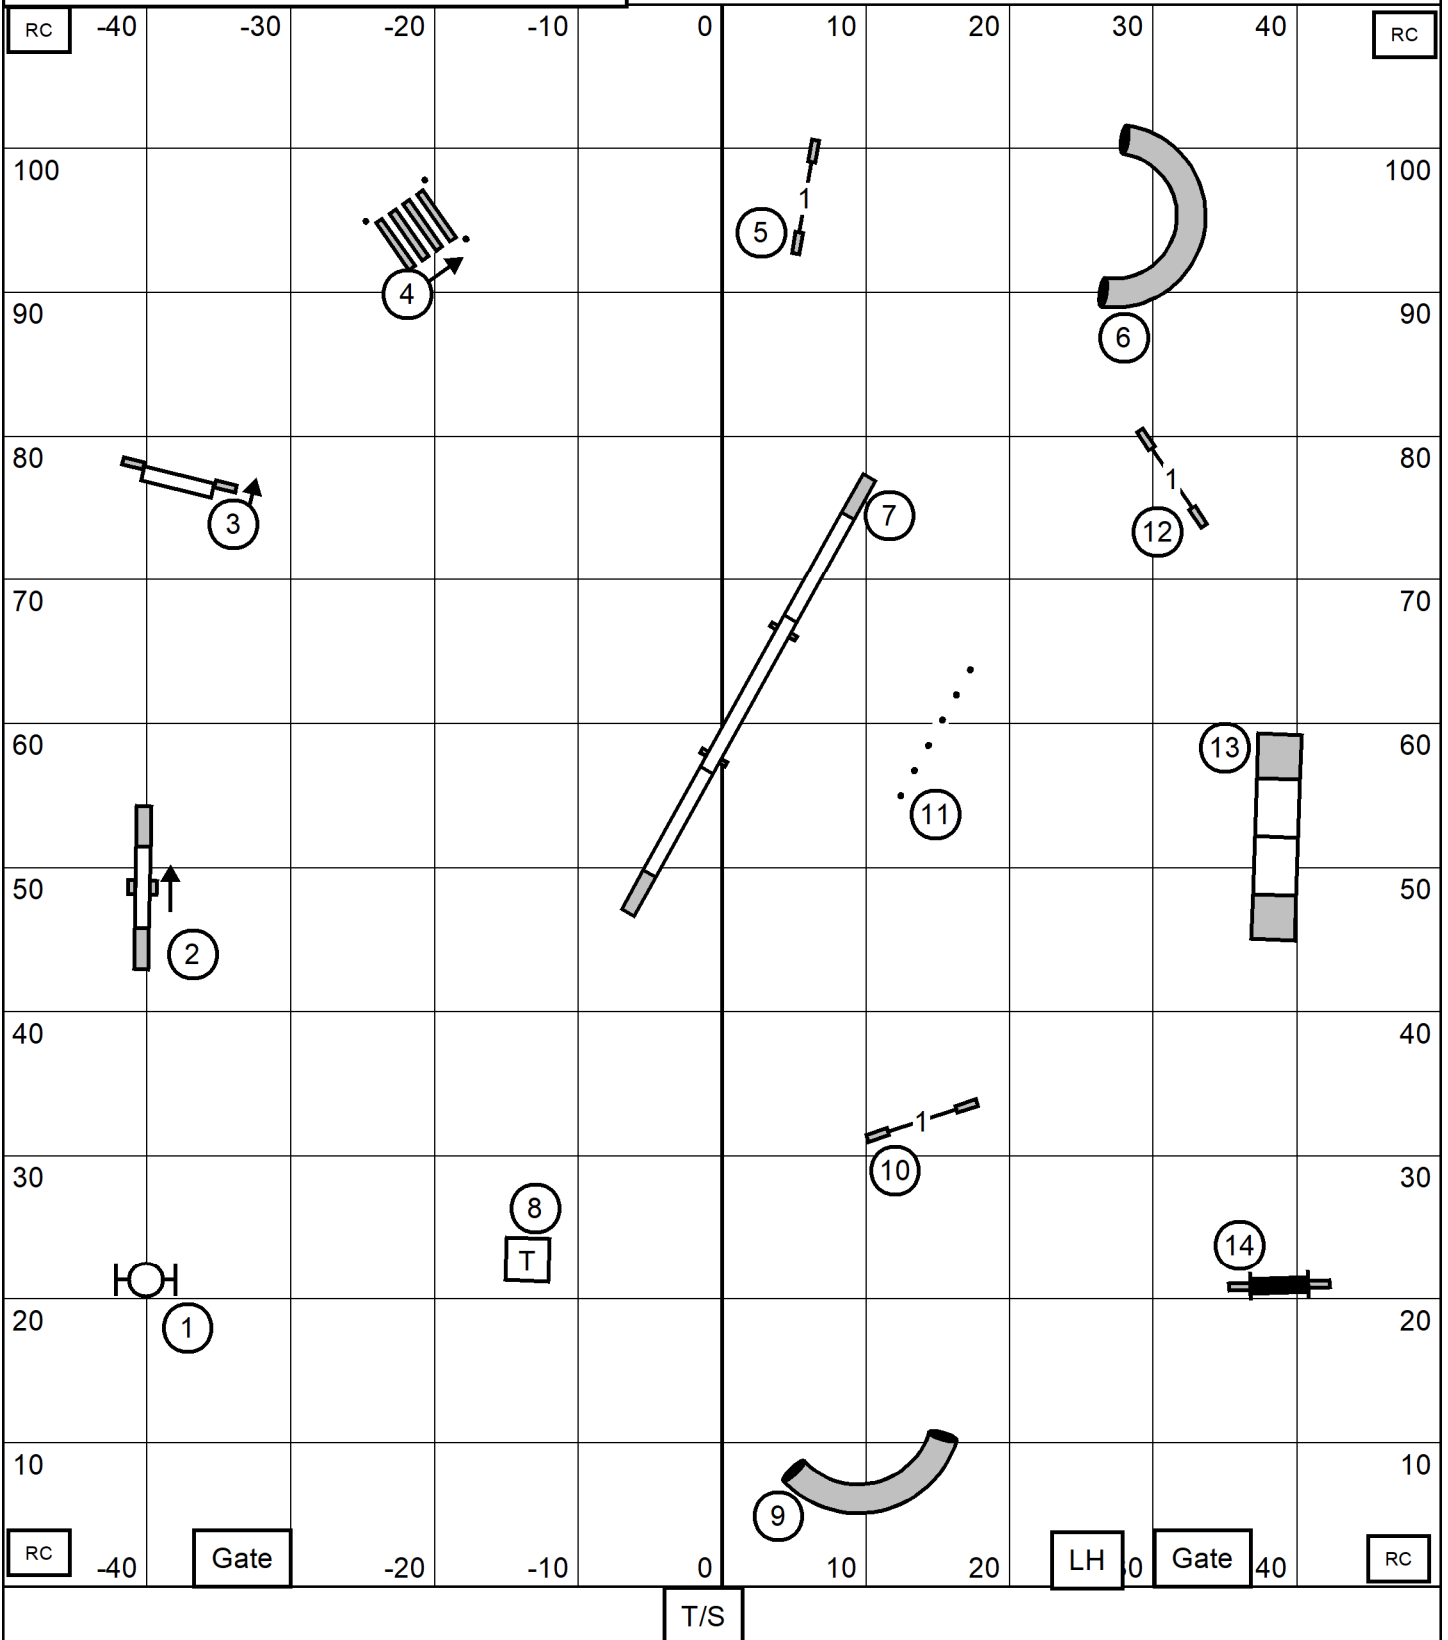

Novice Standard

Schooley's Mountain Kennel Club
 MultiSports Kingdom Manalapan, New Jersey
 Saturday, July 26, 2025 Randy Capsel

Open Standard

Schooley's Mountain Kennel Club
 MultiSports Kingdom Manalapan, New Jersey
 Saturday, July 26, 2025 Randy Capsel