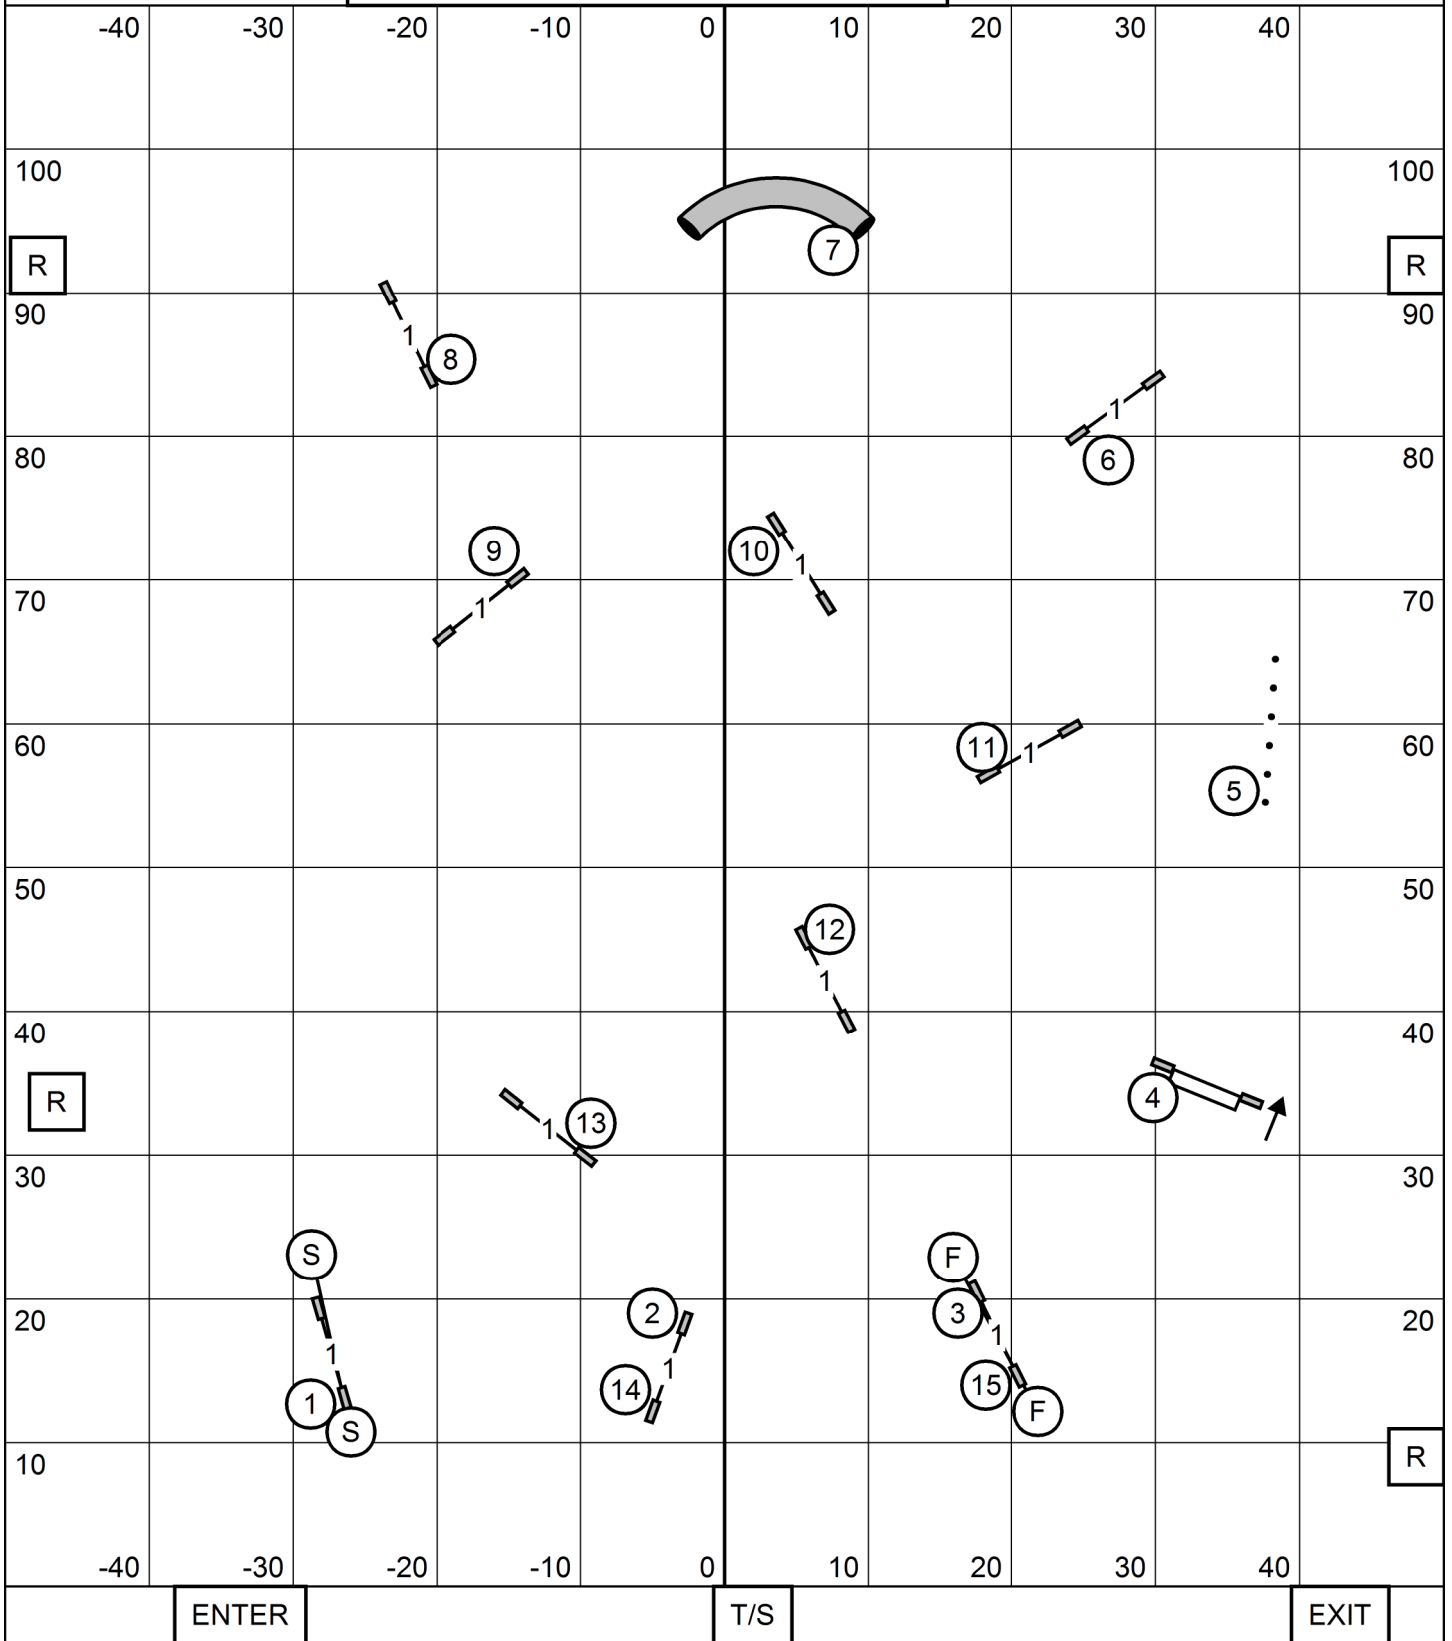

Exc/Master Standard

Schooley's Mountain Kennel Club
 MultiSports Kingdom Manalapan, New Jersey
 Saturday, July 26, 2025 Randy Capsel

Premier Standard

SCHOOLY'S MOUNTAIN KENNEL CLUB
 MULTISPORT KINGDOM, MANALAPAN NJ
 SATURDAY JULY 26, 2025
NOVICE JWW
 JUDGE: SHERRY JEFFERSON