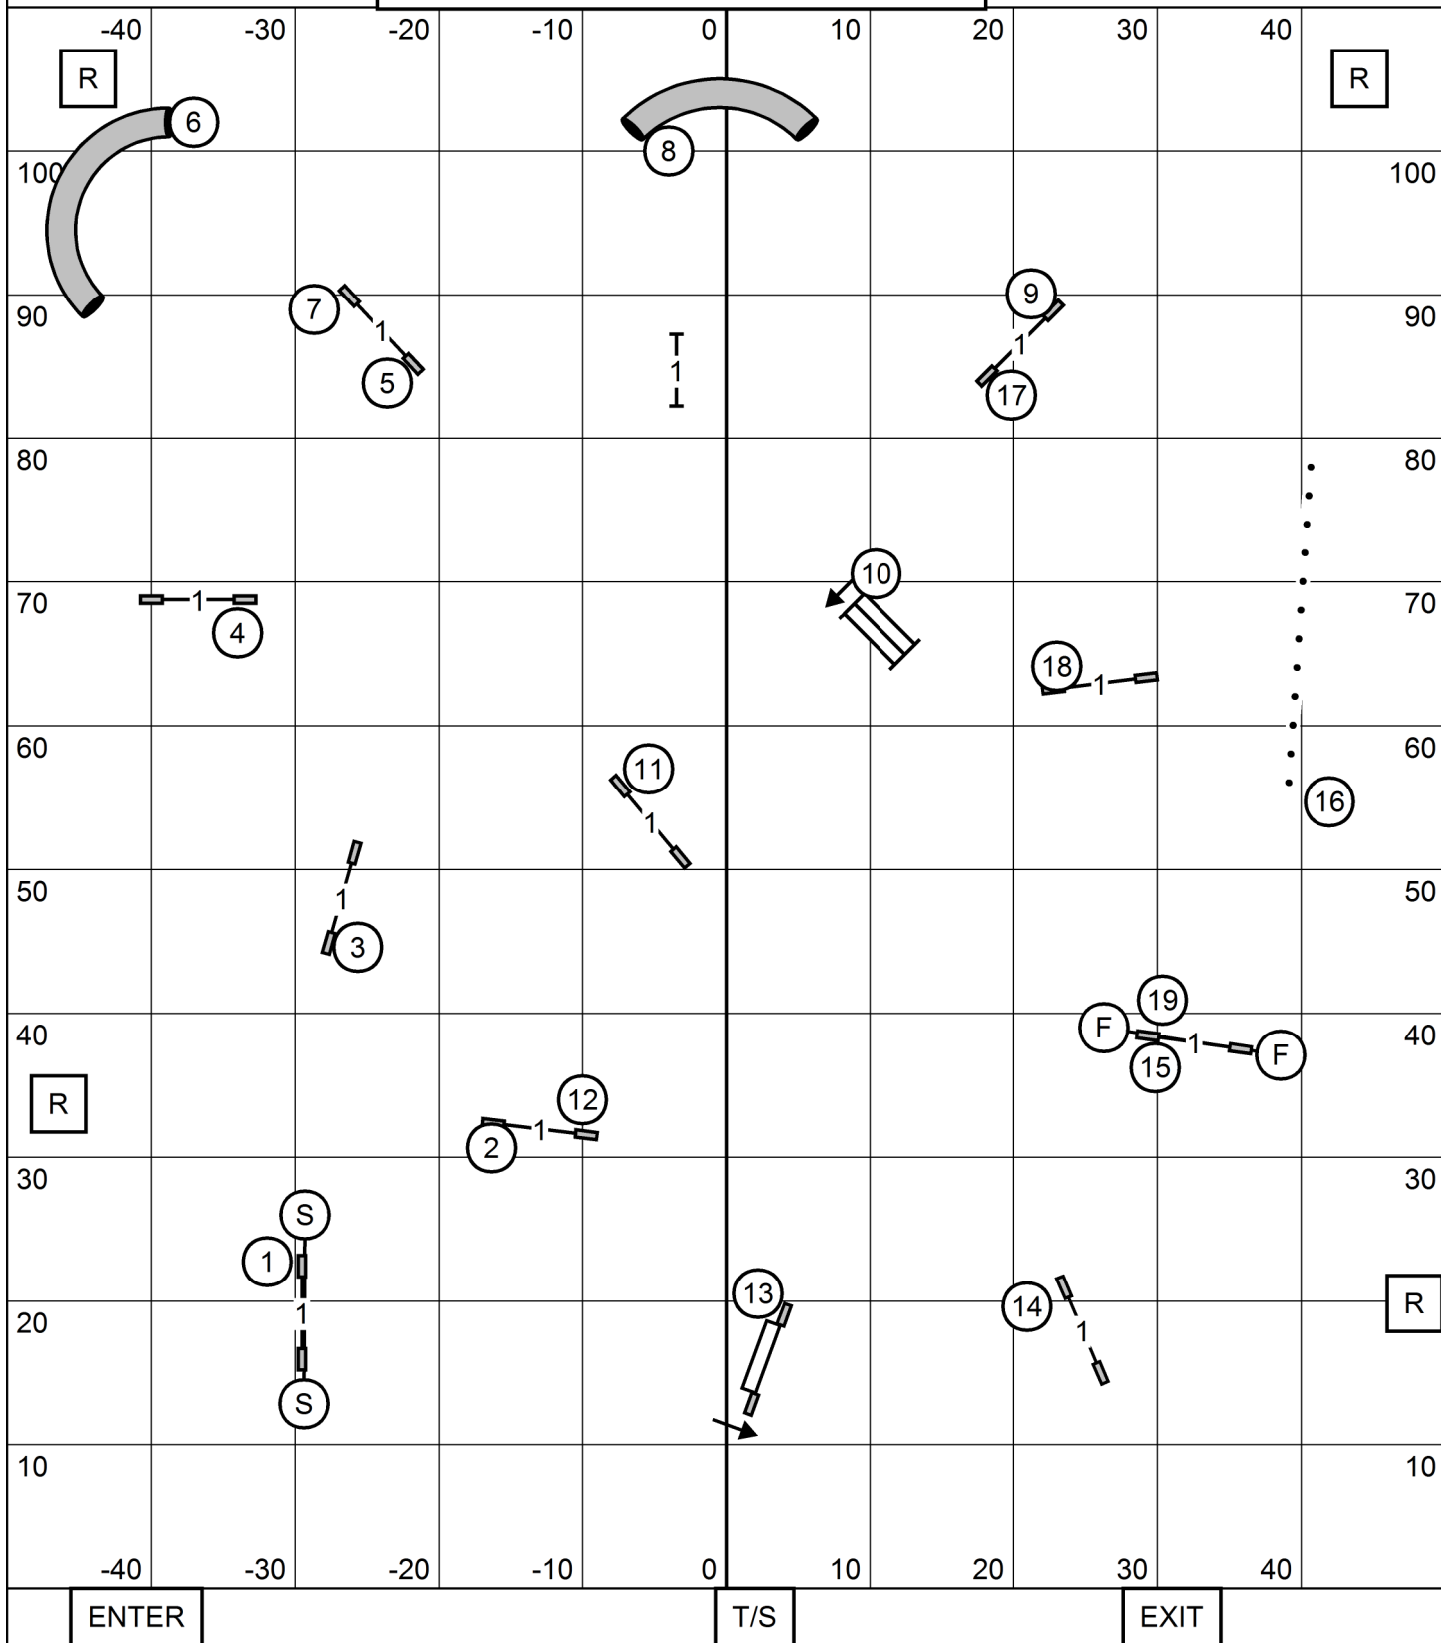

SCHOOLY'S MOUNTAIN KENNEL CLUB
MULTISPORT KINGDOM, MANALAPAN, NJ
SATURDAY JULY 26, 2025
MASTER/EXCELLENT JWW
JUDGE: SHERRY JEFFERSON