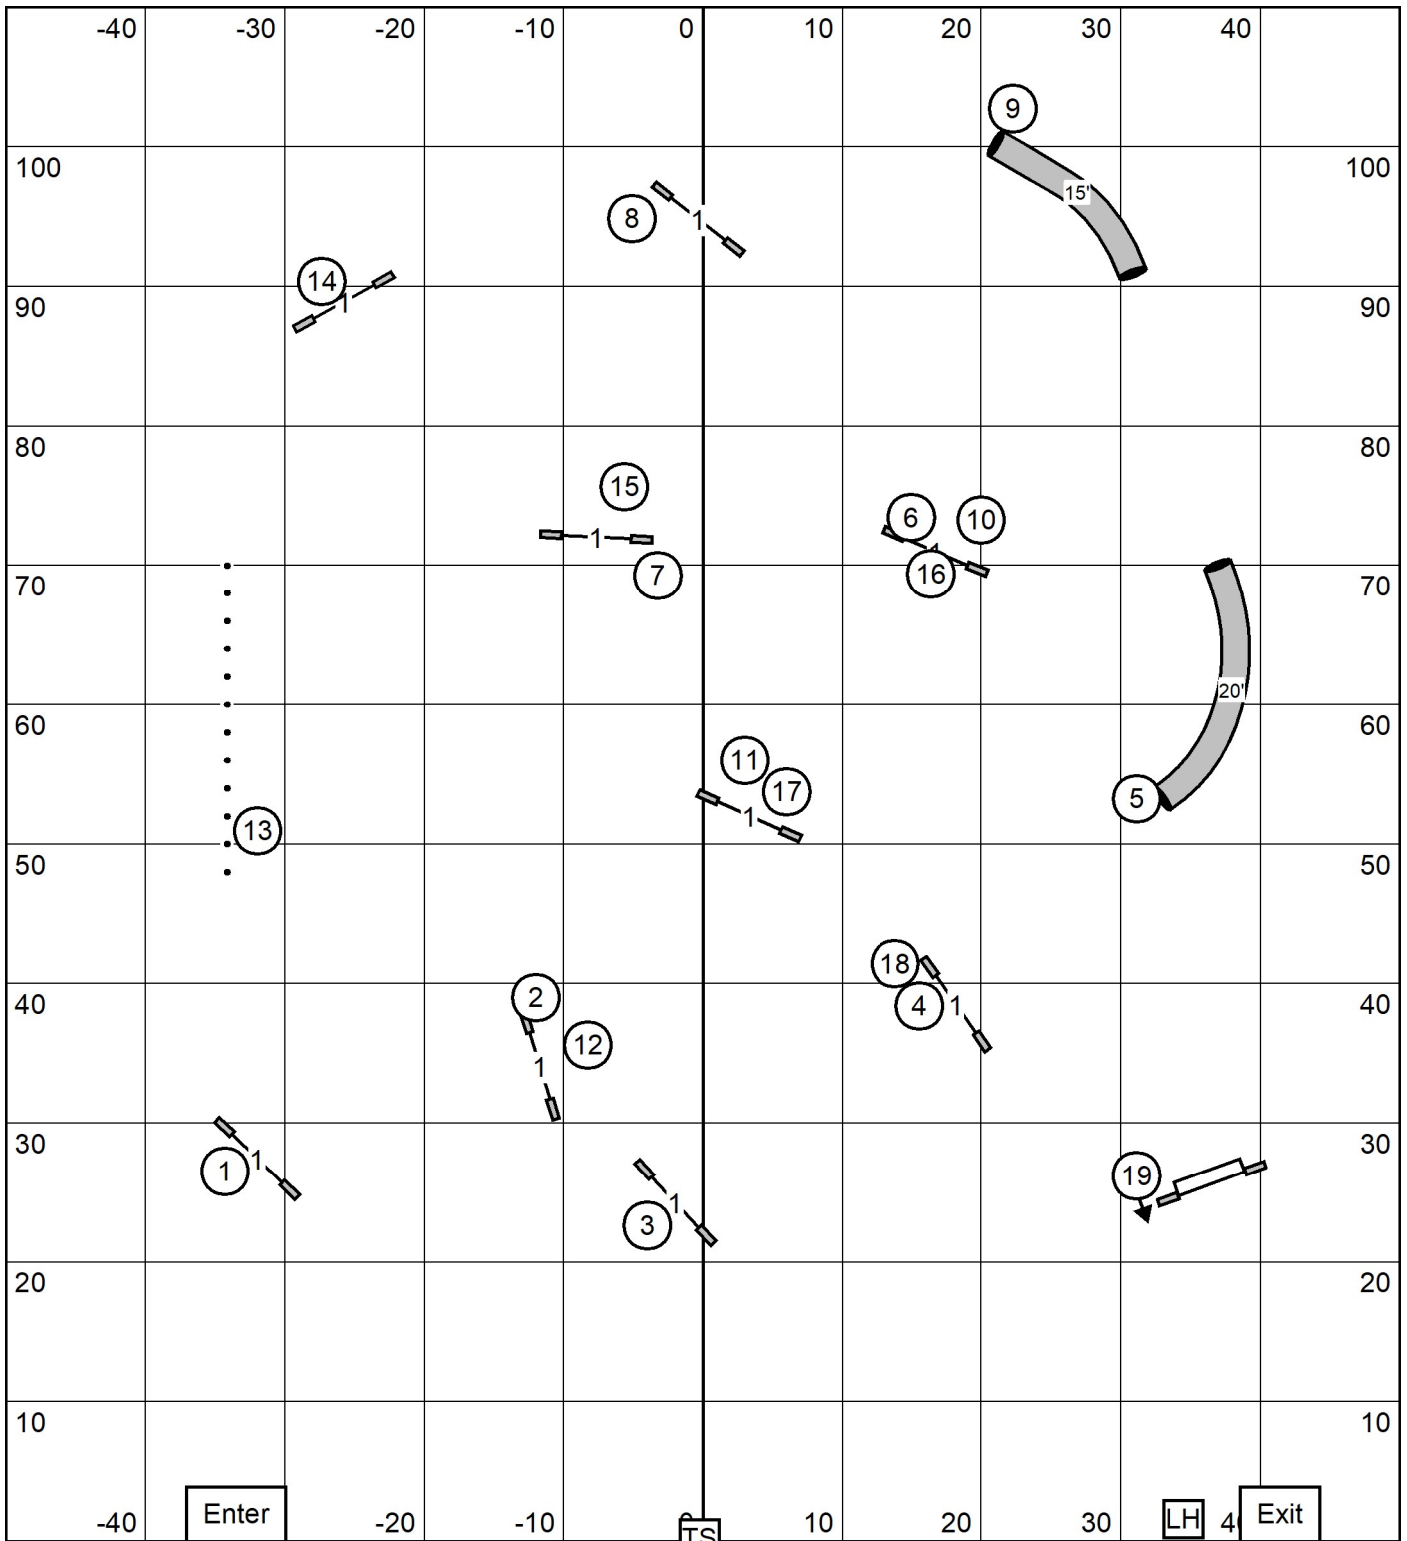

Staten Island Companion Dog Training Club

Saturday: 7/19/25

Judge: Sandy Moody

Indoors, Turf

100 x 110

PREMIER JWW