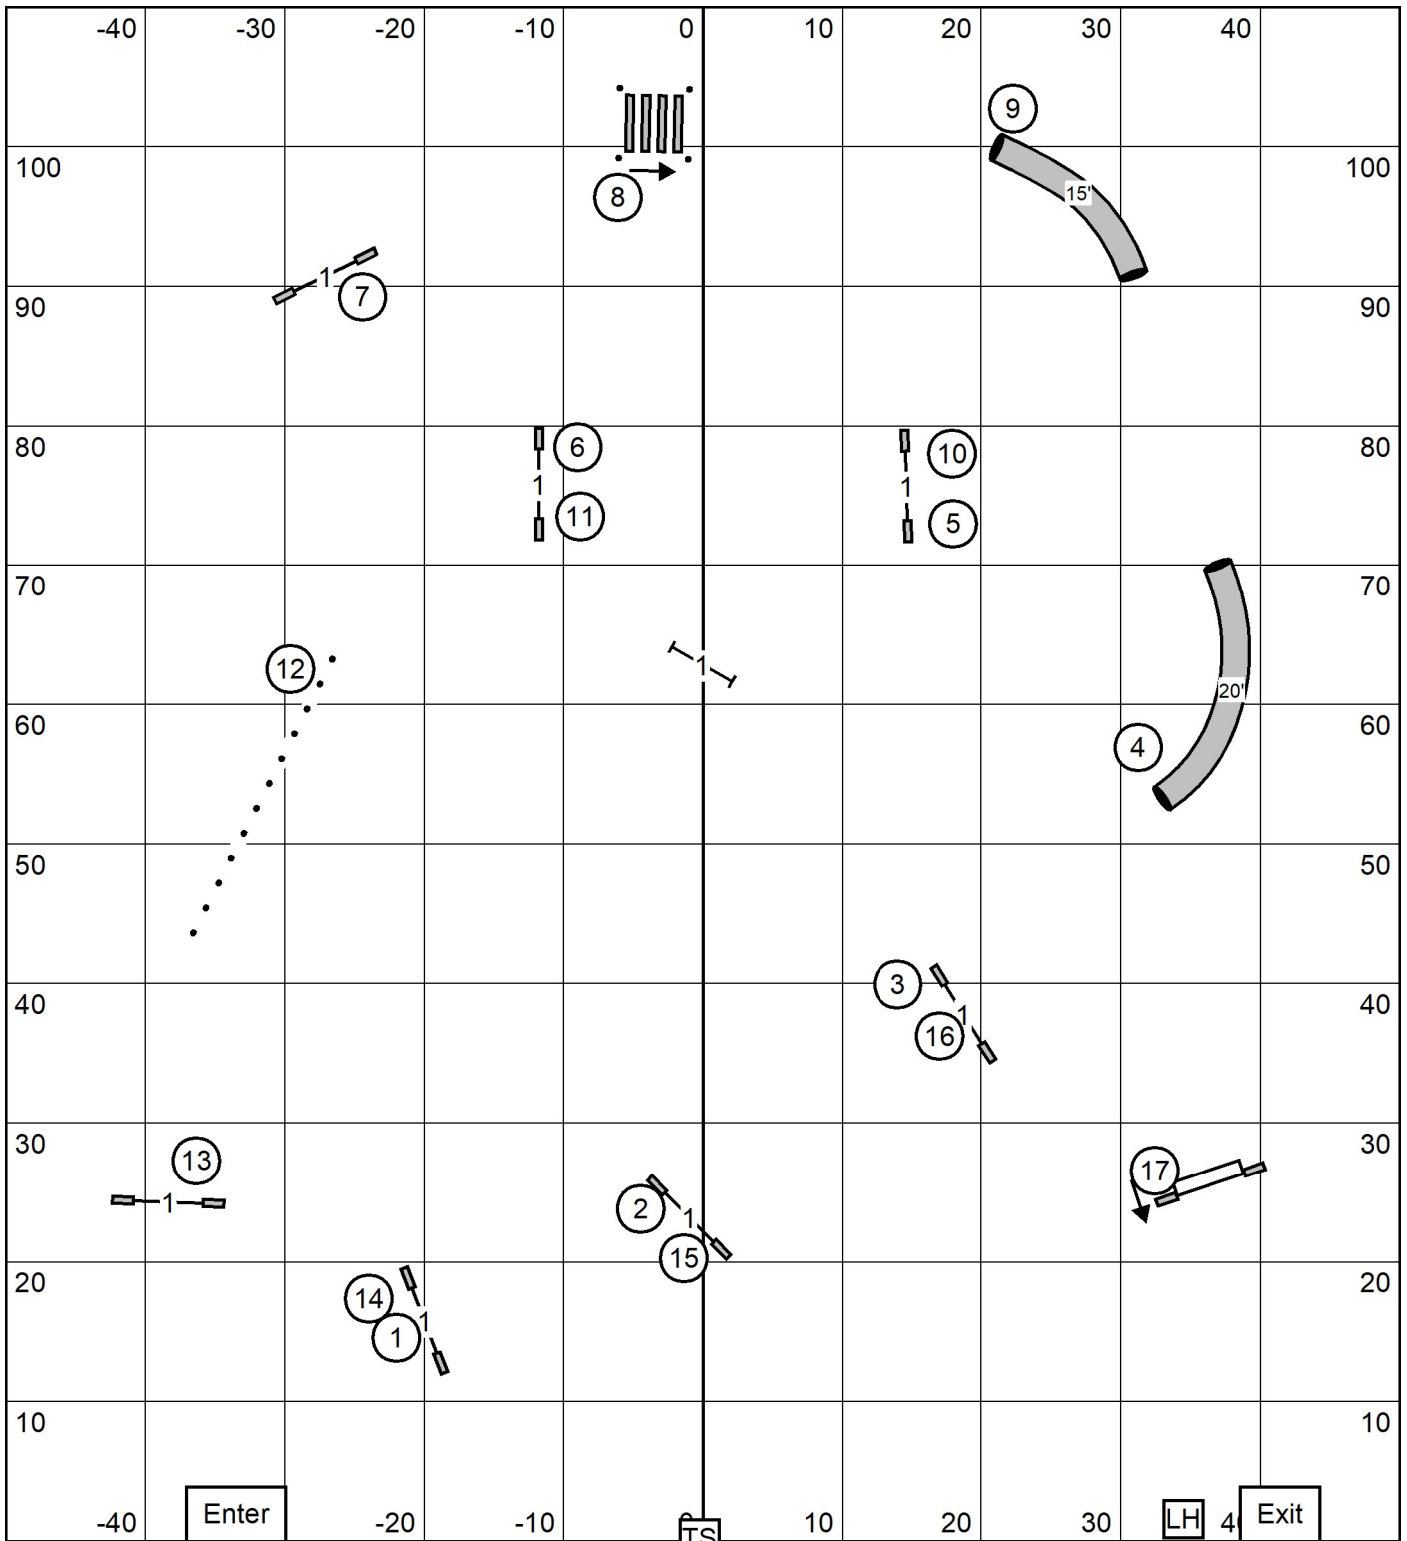

Staten Island Companion Dog Training Club

Saturday: 7/19/25   Indoors, Turf
Judge: Sandy Moody   100 x 110

OPEN JWW