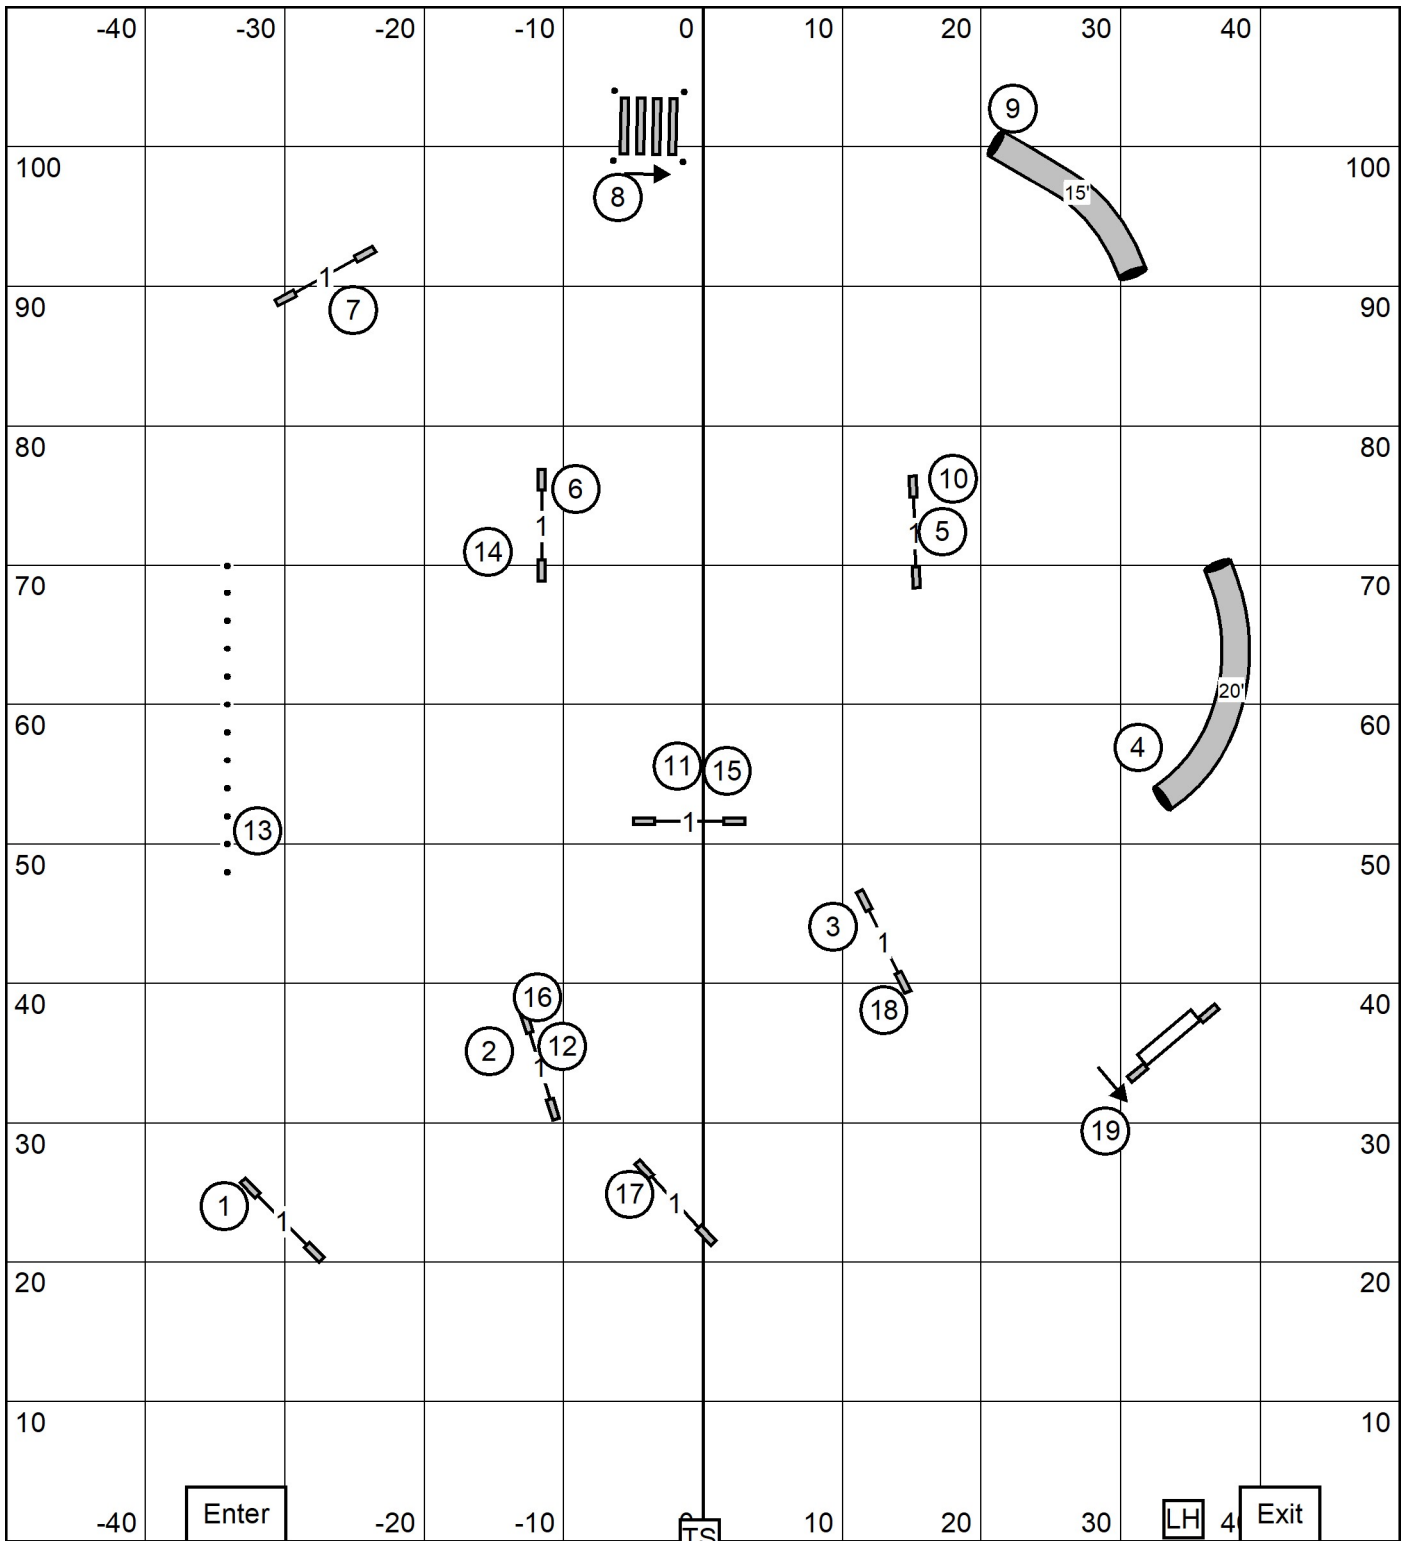

Staten Island Companion Dog Training Club
Saturday: 7/19/25   Indoors, Turf
Judge: Sandy Moody   100 x 110

EX/MAS
JWW