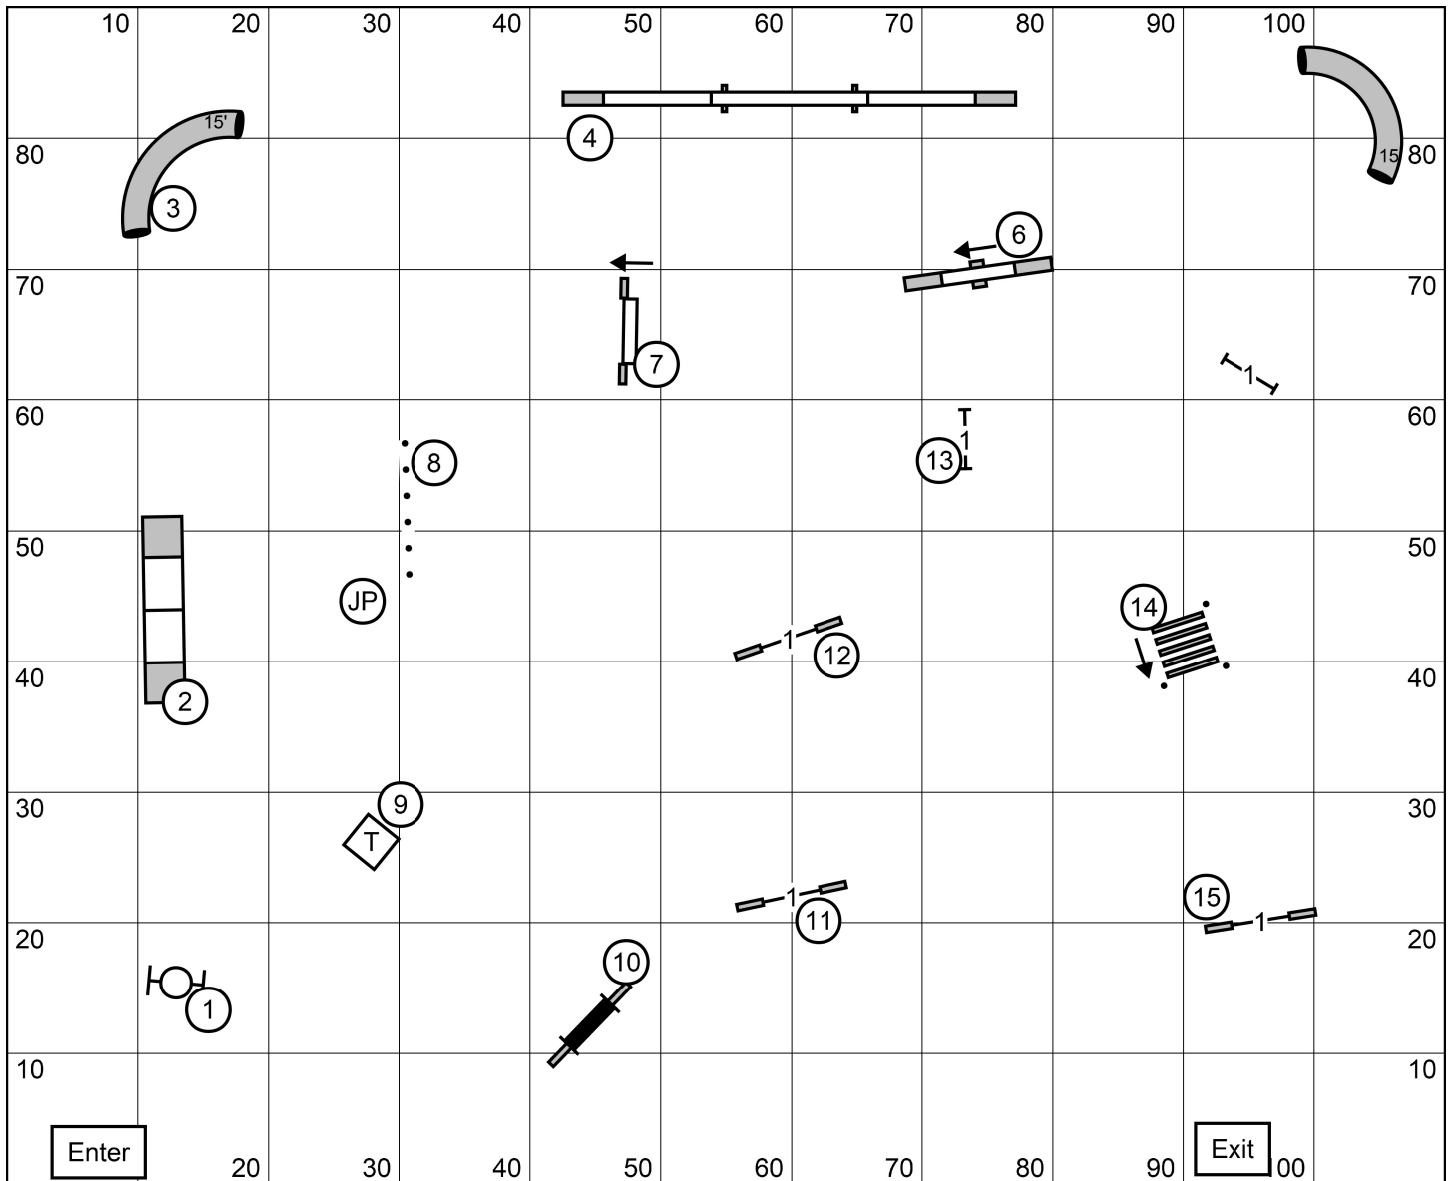

Eastern Montgomery Agility Club  
 Novice A, B and P JWW  
 Judge: Pamela R. Sturtz

Sunday, July 13, 2025  
 Indoors on Soccer Turf  
 Score \_\_\_\_\_

Yardage \_\_\_\_\_  
 SCT \_\_\_\_\_  
 Dog's Time: \_\_\_\_\_

Eastern Montgomery Agility Club  
 Novice A, B and P Standard  
 Judge: Pamela R. Sturtz

Sunday, July 13, 2025  
 Indoors on Soccer Turf  
 Score \_\_\_\_\_

Yardage \_\_\_\_\_  
 SCT \_\_\_\_\_  
 Dog's Time: \_\_\_\_\_

Eastern Montgomery Agility Club  
 Open and P Standard  
 Judge: Pamela R. Sturtz

Sunday, July 13, 2025  
 Indoors on Soccer Turf  
 Score \_\_\_\_\_

Yardage \_\_\_\_\_  
 SCT \_\_\_\_\_  
 Dog's Time: \_\_\_\_\_