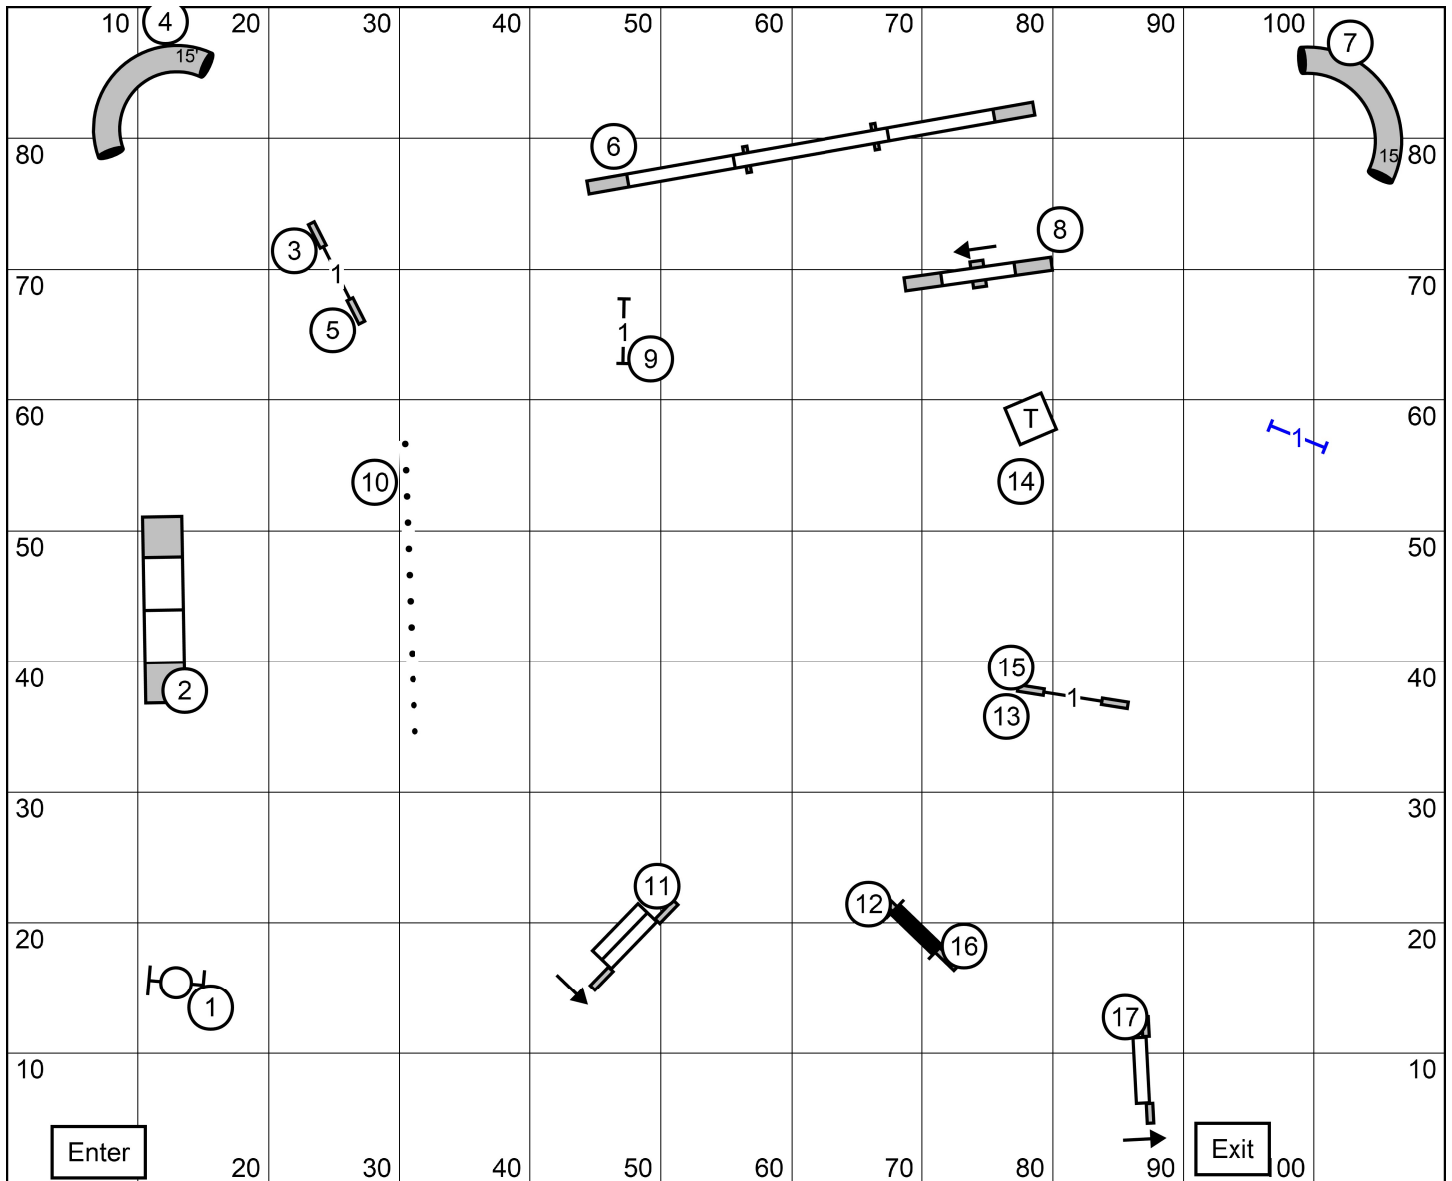

Eastern Montgomery Agility Club  
 Novice A, B and P Standard  
 Judge: Pamela R. Sturtz

Sunday, July 13, 2025  
 Indoors on Soccer Turf  
 Score \_\_\_\_\_

Yardage \_\_\_\_\_  
 SCT \_\_\_\_\_  
 Dog's Time: \_\_\_\_\_

Eastern Montgomery Agility Club  
 Open and P Standard  
 Judge: Pamela R. Sturtz

Sunday, July 13, 2025  
 Indoors on Soccer Turf  
 Score \_\_\_\_\_

Yardage \_\_\_\_\_  
 SCT \_\_\_\_\_  
 Dog's Time: \_\_\_\_\_