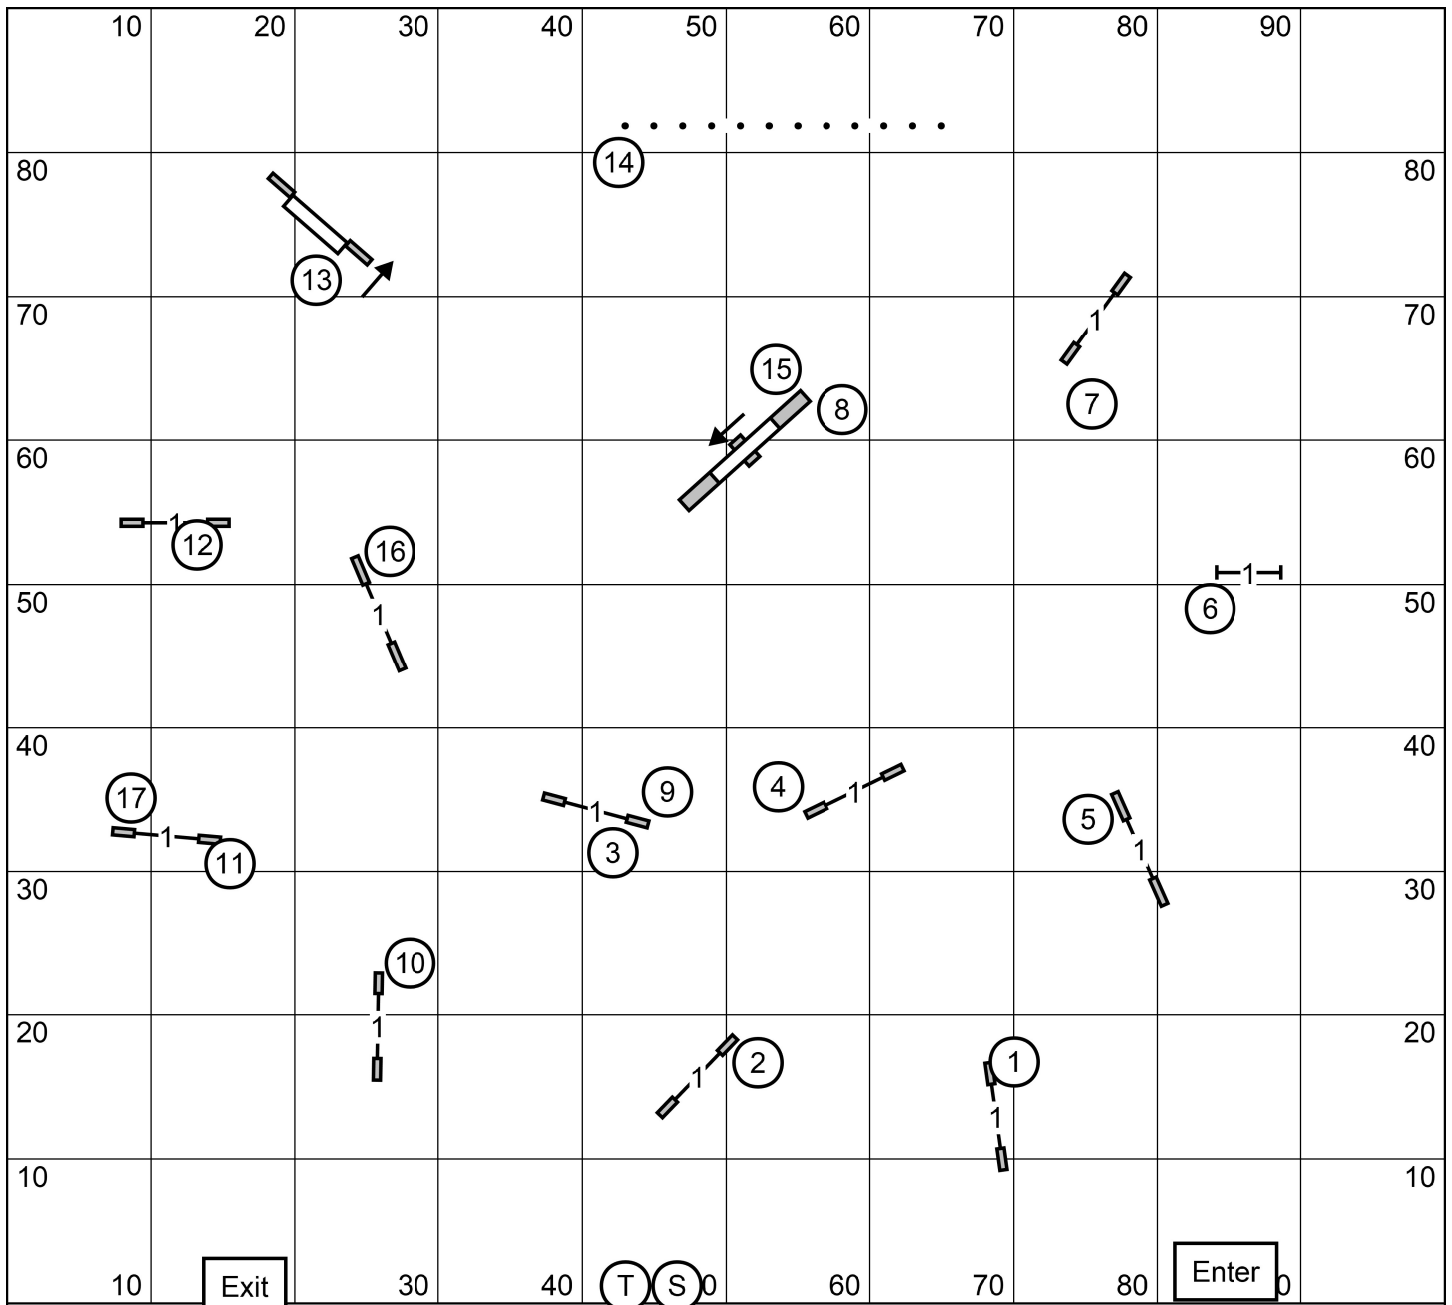

Eastern Montgomery Agility Club  
 Open and P Standard  
 Judge: Pamela R. Sturtz

Sunday, July 13, 2025  
 Indoors on Soccer Turf  
 Score \_\_\_\_\_

Yardage \_\_\_\_\_  
 SCT \_\_\_\_\_  
 Dog's Time: \_\_\_\_\_