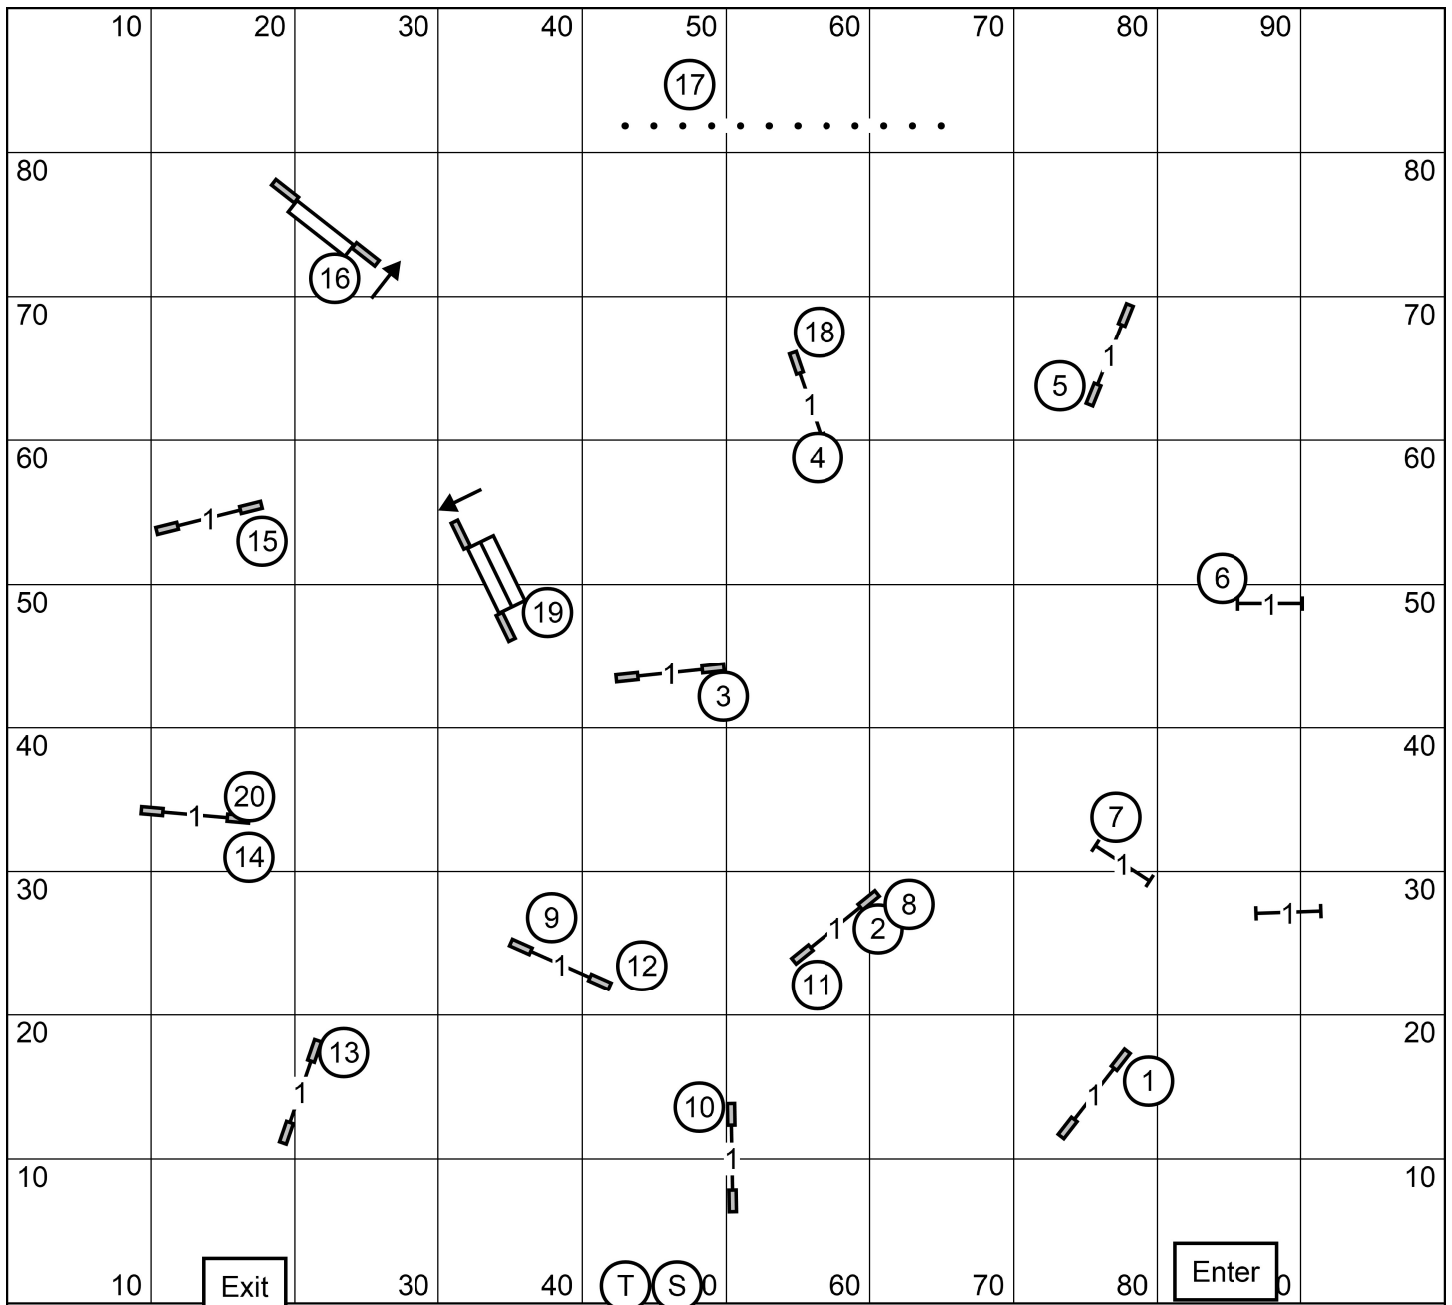

Eastern Montgomery Agility Club
Master/Excellent and P JWW
Judge: Pamela R. Sturtz

Sunday, July 13, 2025
Indoors on Soccer Turf
Score _____

Yardage _____
SCT _____
Dog's Time: _____