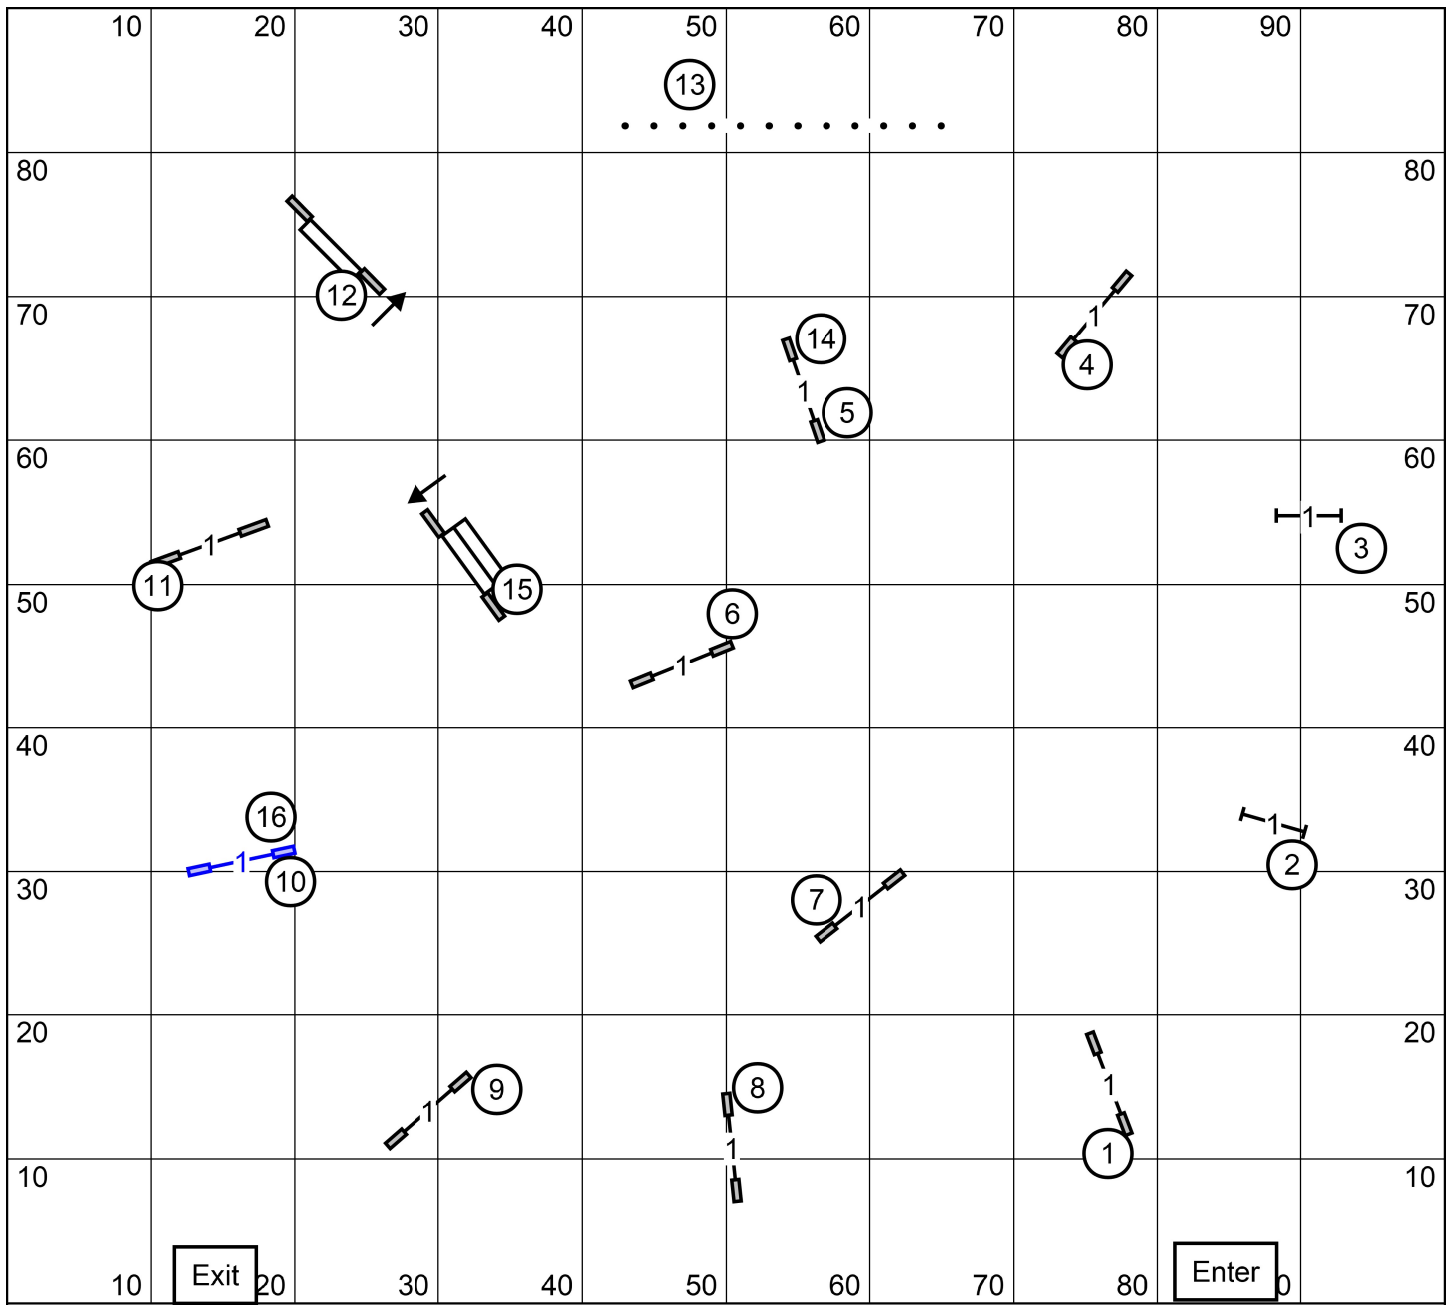

Eastern Montgomery Agility Club
Open and P JWW
Judge: Pamela R. Sturtz

Sunday, July 13, 2025
Indoors on Soccer Turf
Score _____

Yardage _____
SCT _____
Dog's Time: _____