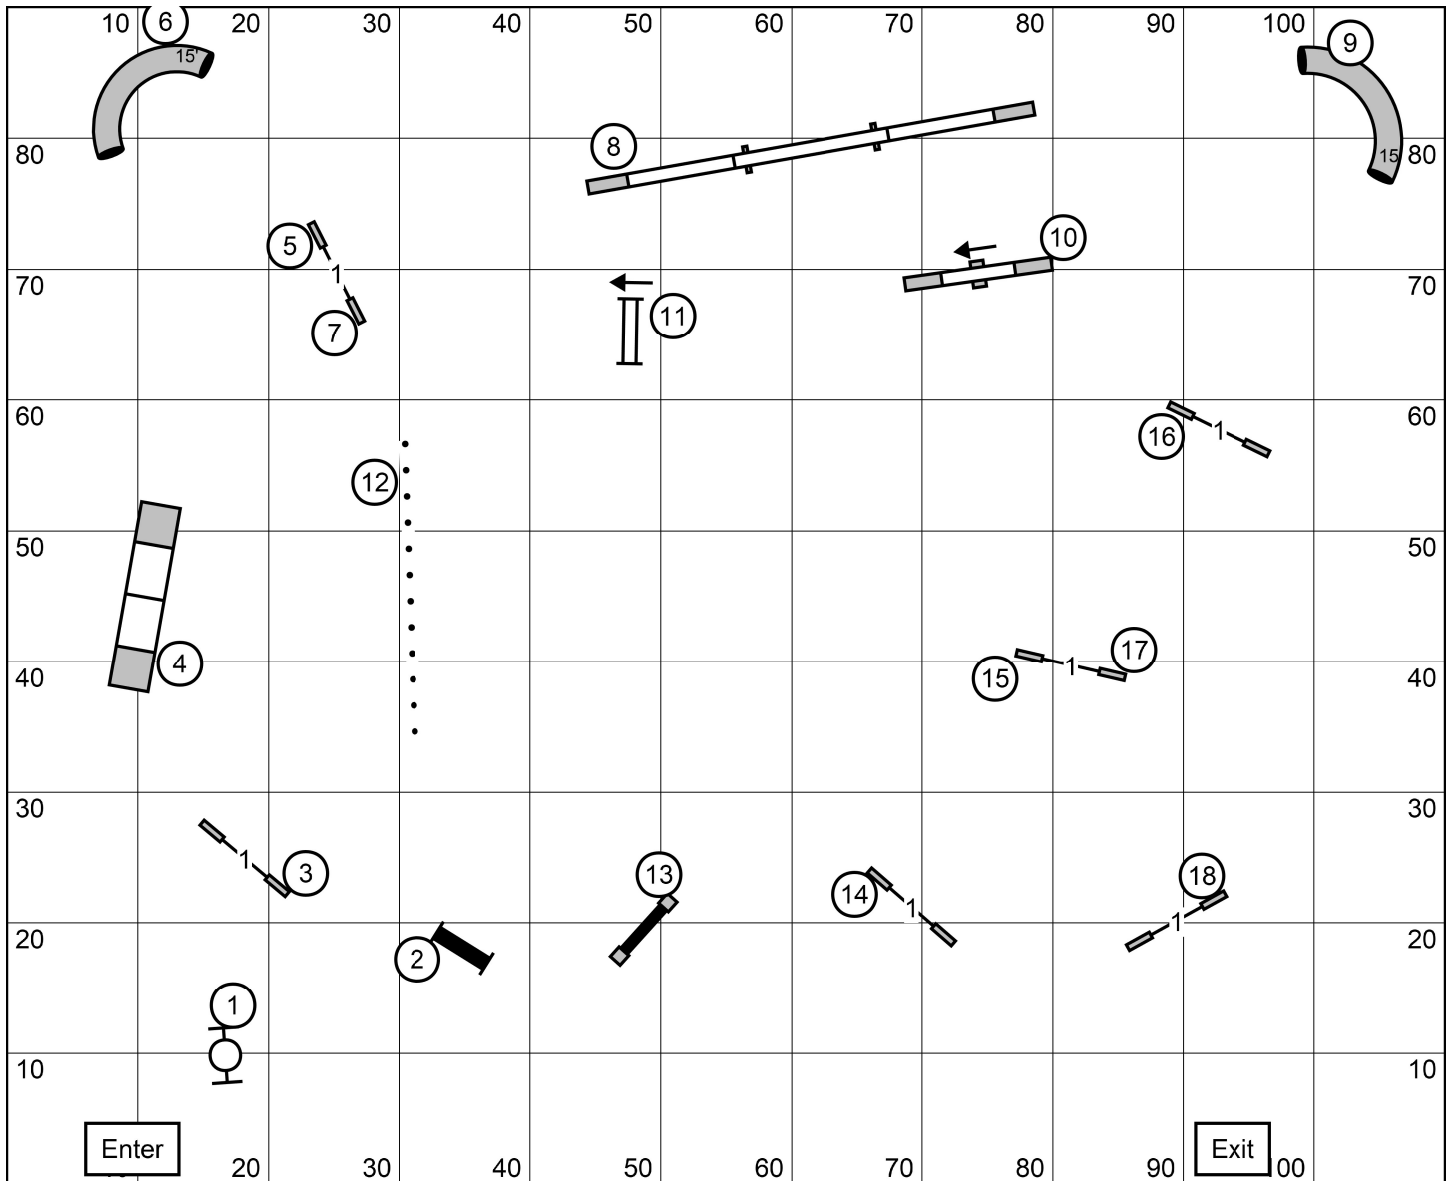

Eastern Montgomery Agility Club
Master/Excellent and P Standard
Judge: Pamela R. Sturtz

Sunday, July 13, 2025
Indoors on Soccer Turf
Score _____

Yardage _____
SCT _____
Dog's Time: _____