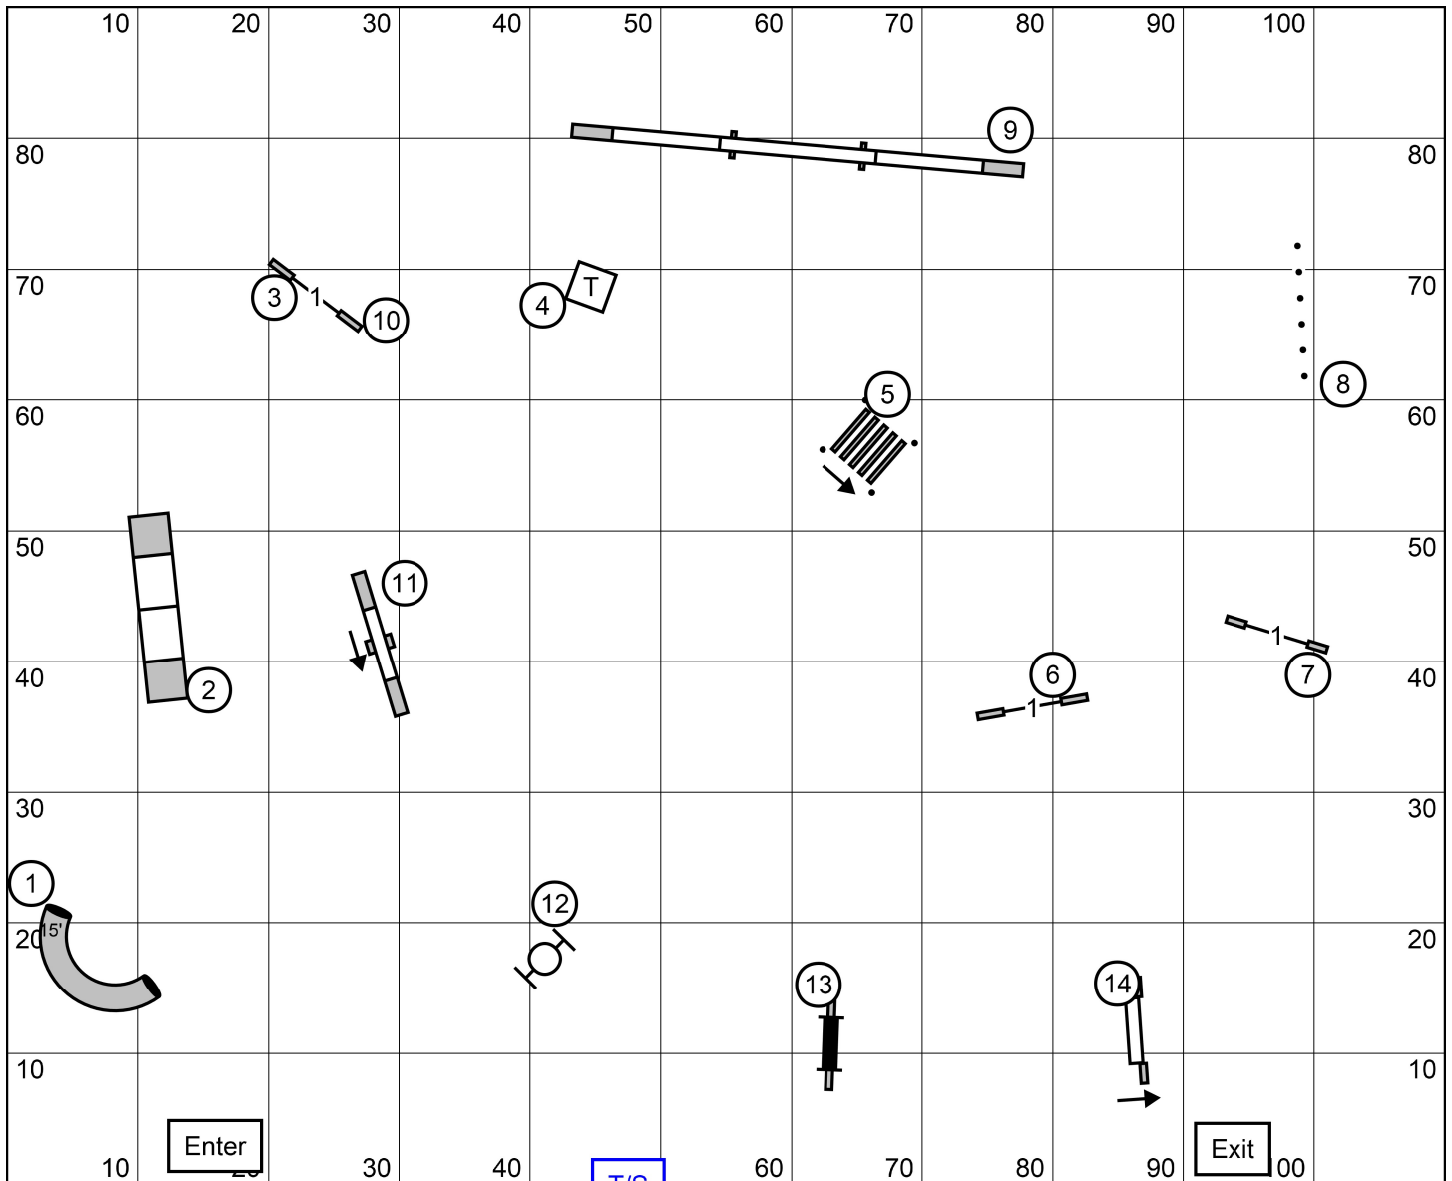

Eastern Montgomery Agility Club
 FAST M/E, O, N
 Judge: Pamela R. Sturtz

Saturday, July 12, 2025
 Indoors on Soccer Turf
 Score _____

Excellent/Master: 6-5-4 Solid Line
 Open: 5-6 Dashed Line
 Novice: 5-6 Dotted Line

Eastern Montgomery Agility Club
 Novice A, B and P JWW
 Judge: Pamela R. Sturtz

Saturday, July 12, 2025
 Indoors on Soccer Turf
 Score _____

Yardage _____
 SCT _____
 Dog's Time: _____

Eastern Montgomery Agility Club
 Novice A, B and P Standard
 Judge: Pamela R. Sturtz