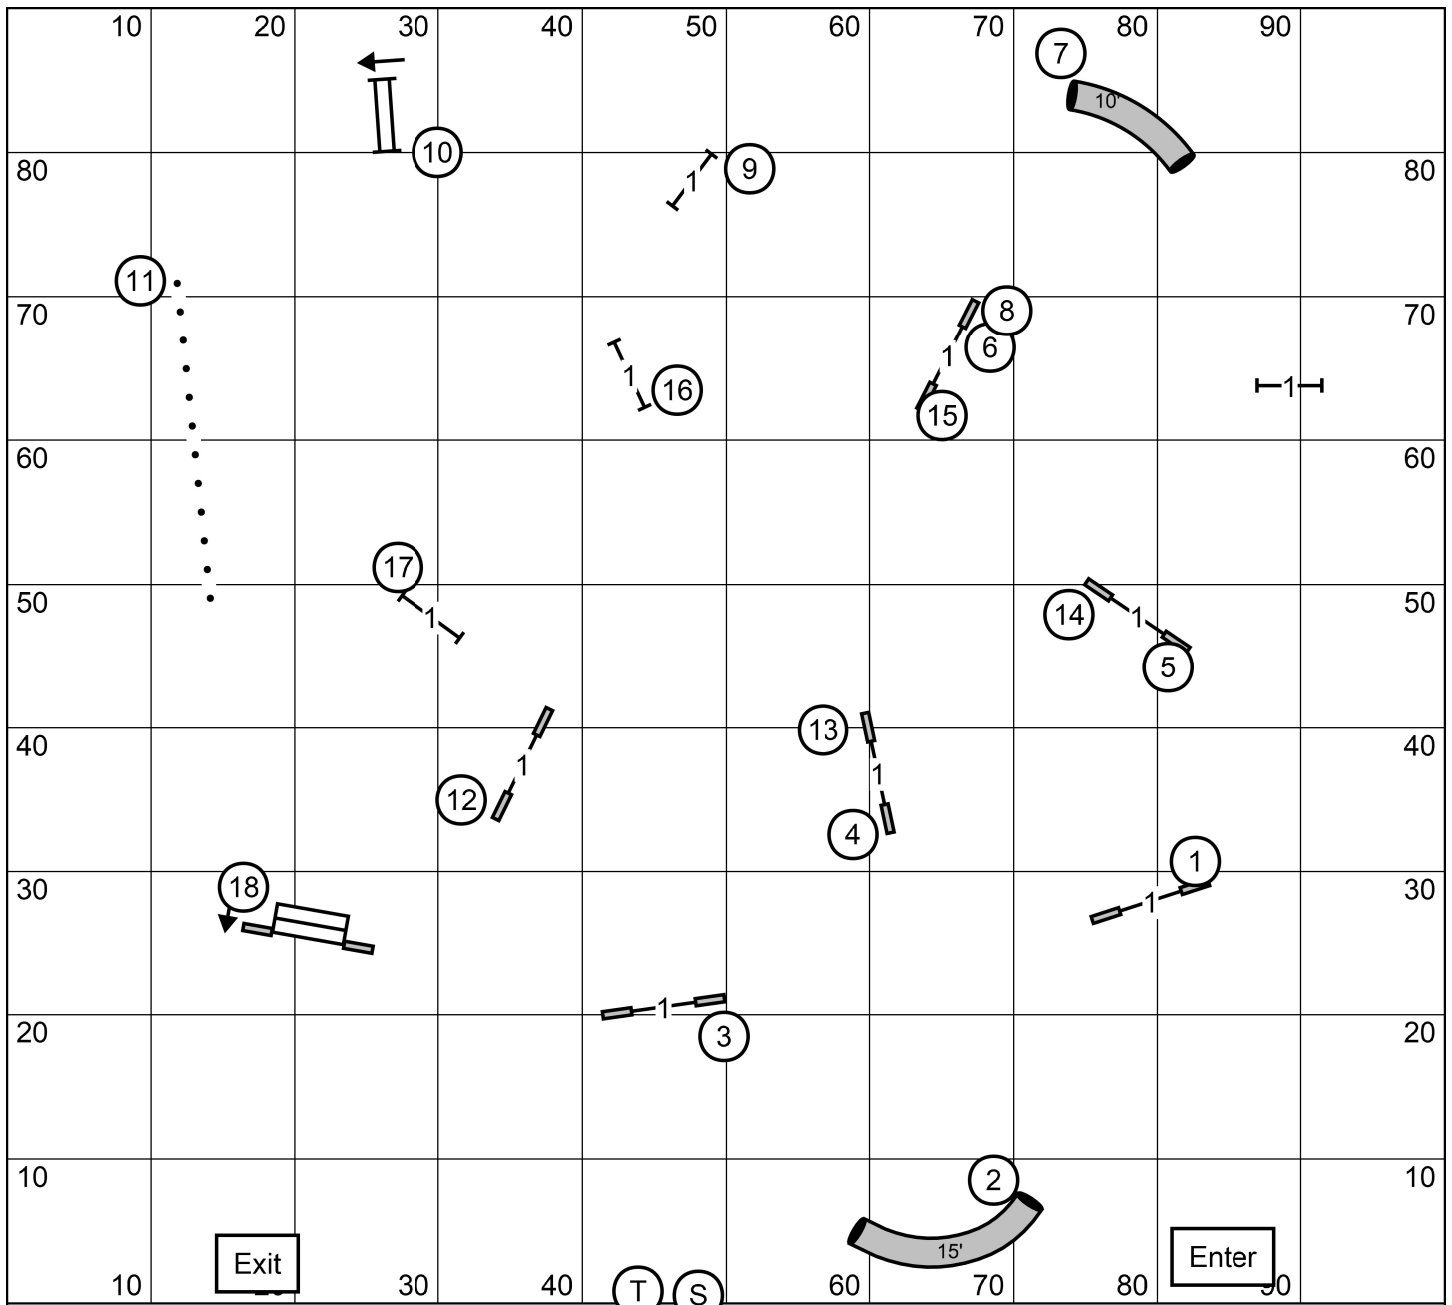

Eastern Montgomery Agility Club
Master/Excellent and P JWW
Judge: Pamela R. Sturtz

Saturday, July 12, 2025
Indoors on Soccer Turf
Score _____

Yardage _____
SCT _____
Dog's Time: _____