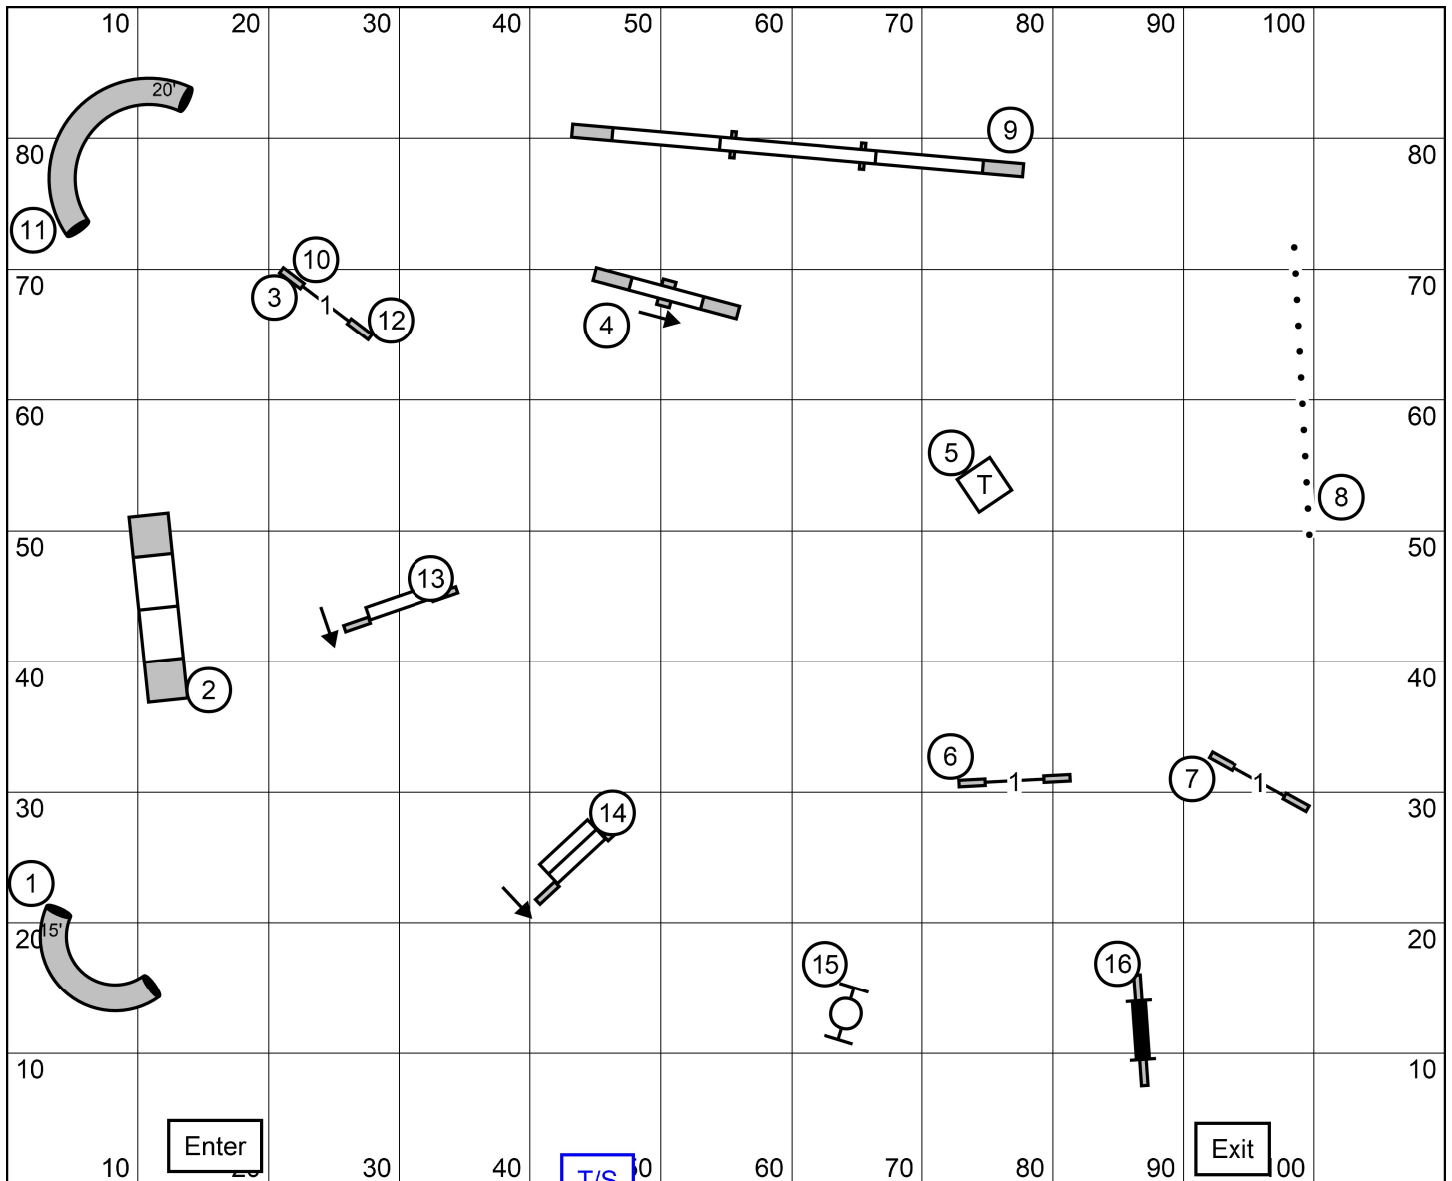

Eastern Montgomery Agility Club
Open and P Standard
Judge: Pamela R. Sturtz

Saturday, July 12, 2025
Indoors on Soccer Turf
Score _____

Yardage _____
SCT _____
Dog's Time: _____