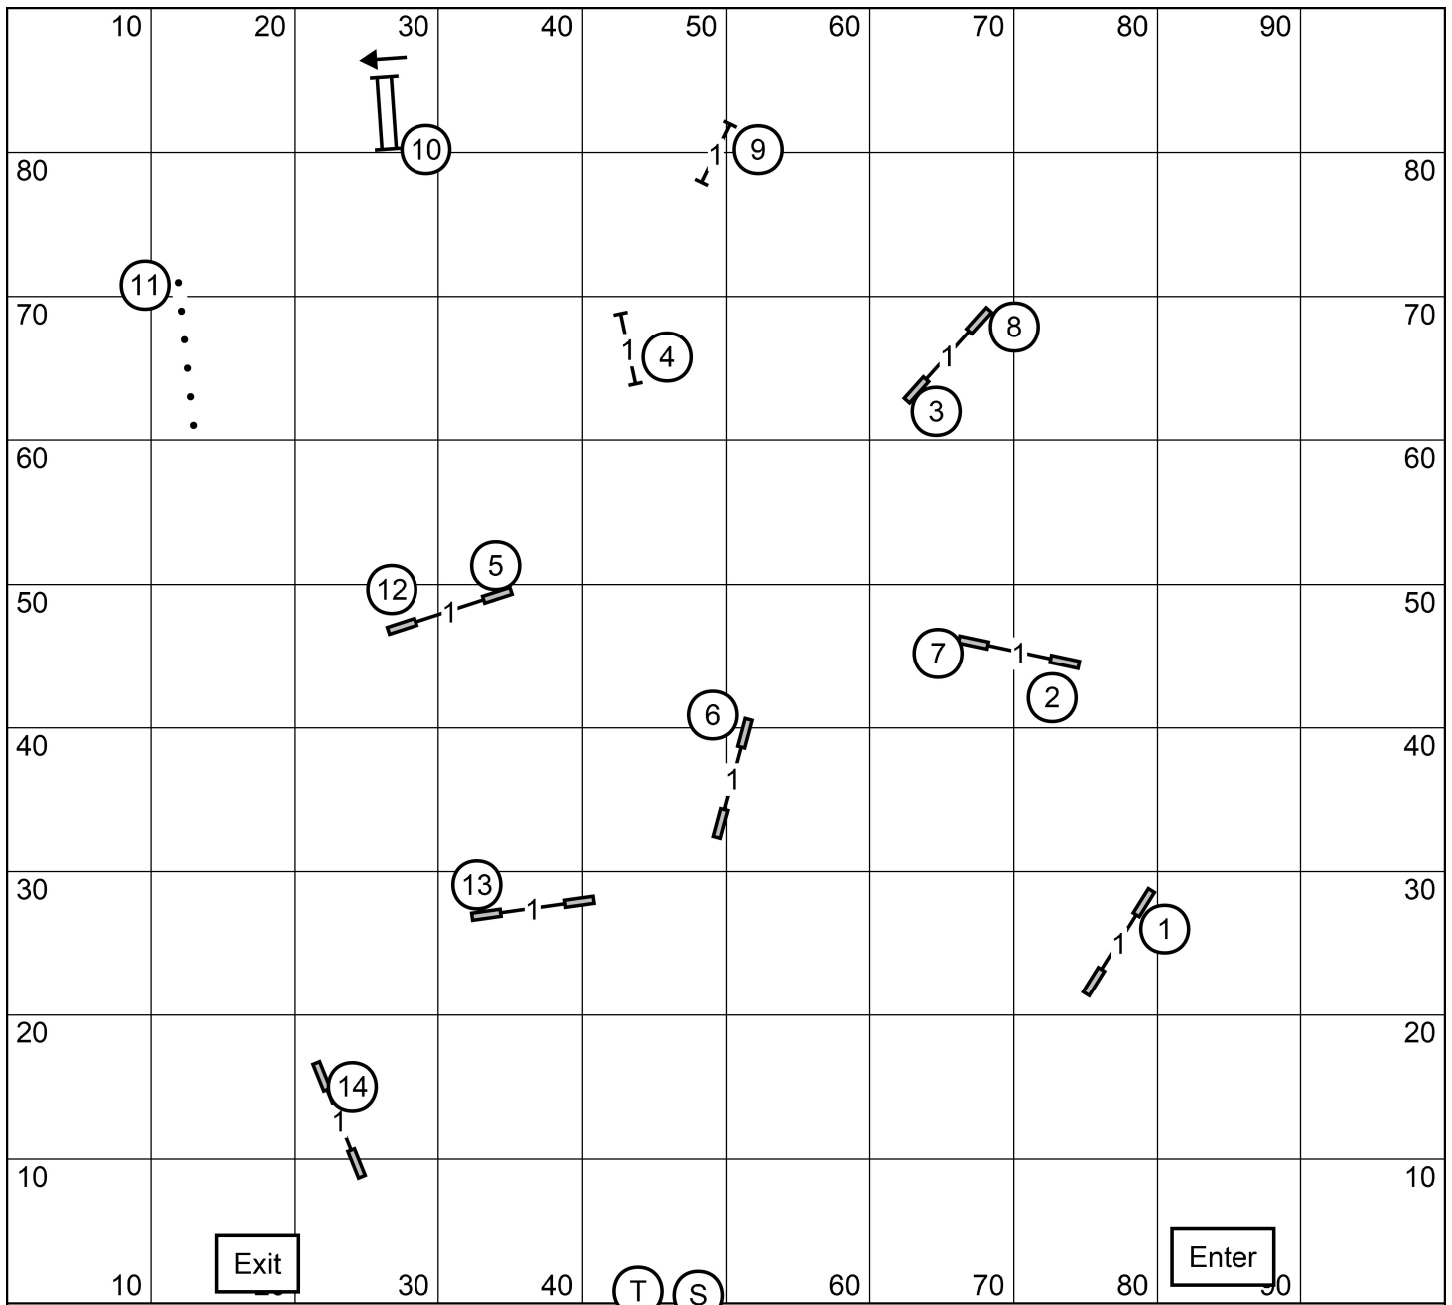

Eastern Montgomery Agility Club
 FAST M/E, O, N
 Judge: Pamela R. Sturtz

Saturday, July 12, 2025
 Indoors on Soccer Turf
 Score _____

Excellent/Master: 6-5-4 Solid Line
 Open: 5-6 Dashed Line
 Novice: 5-6 Dotted Line