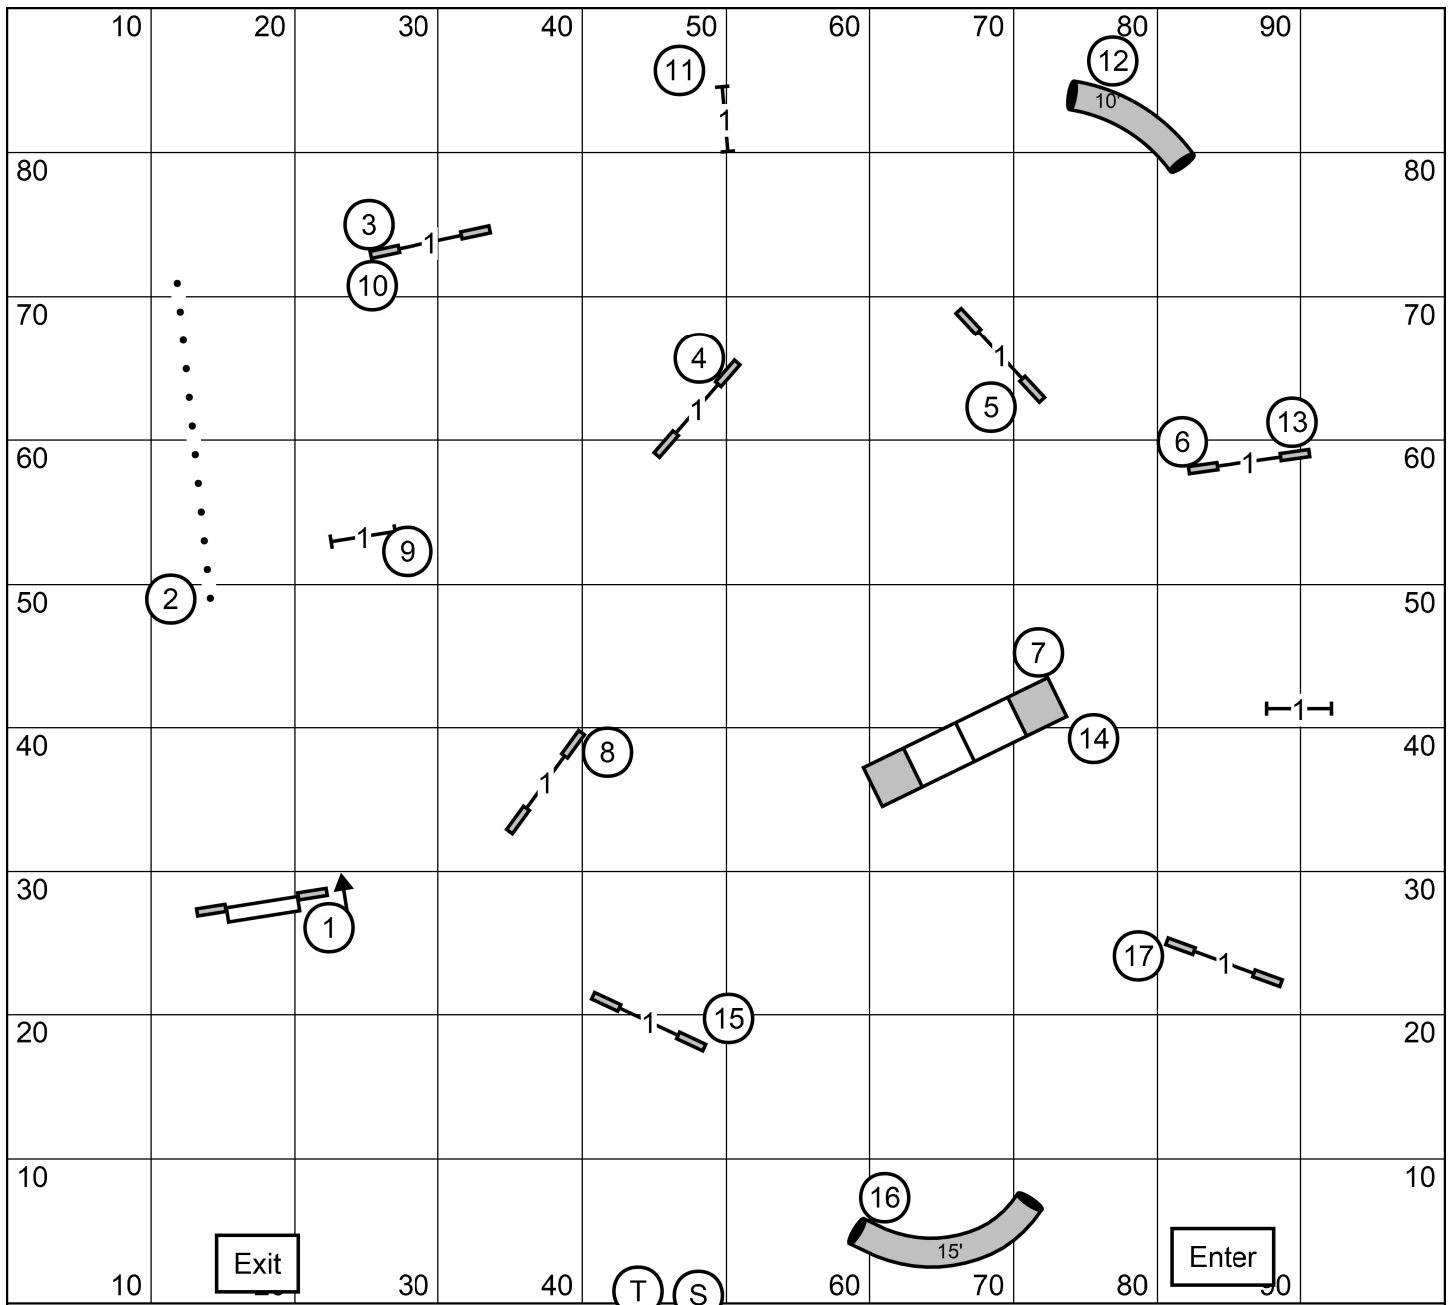

Eastern Montgomery Agility Club
Time 2 Beat
Judge: Pamela R. Sturtz

Saturday, July 12, 2025
Indoors on Soccer Turf
Points _____

Dog's Time: _____