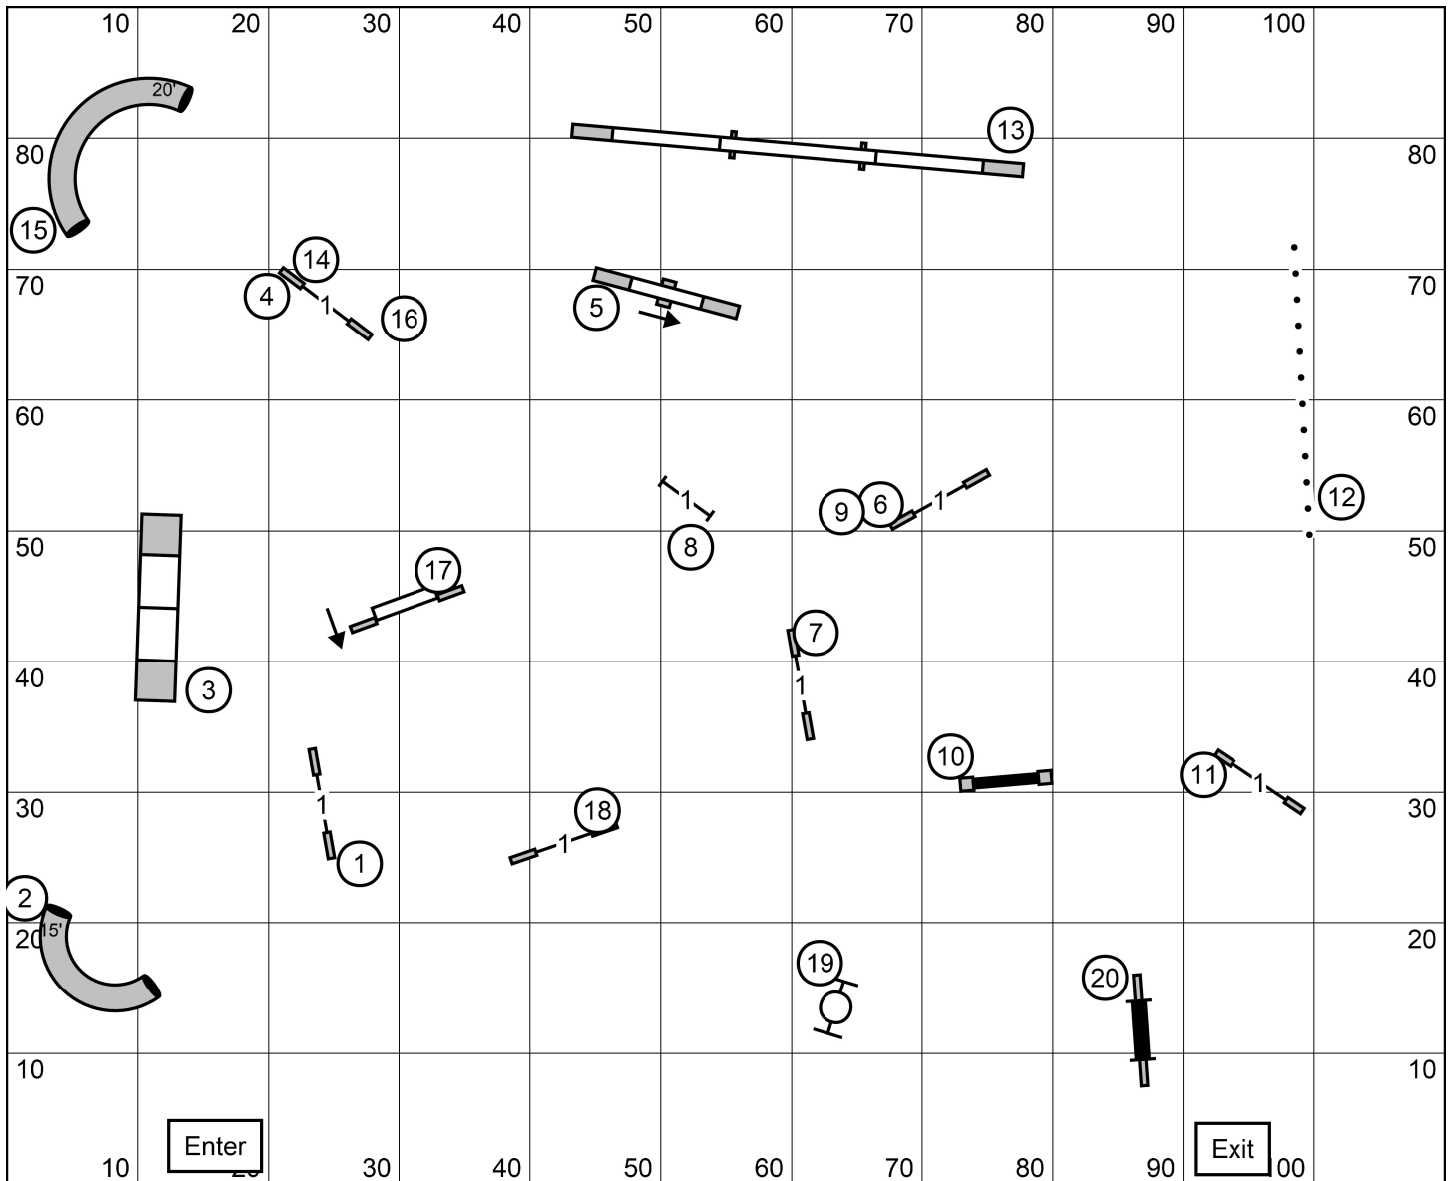

Eastern Montgomery Agility Club
Master/Excellent and P Standard
Judge: Pamela R. Sturtz

Saturday, July 12, 2025
Indoors on Soccer Turf
Score _____

Yardage _____
SCT _____
Dog's Time: _____