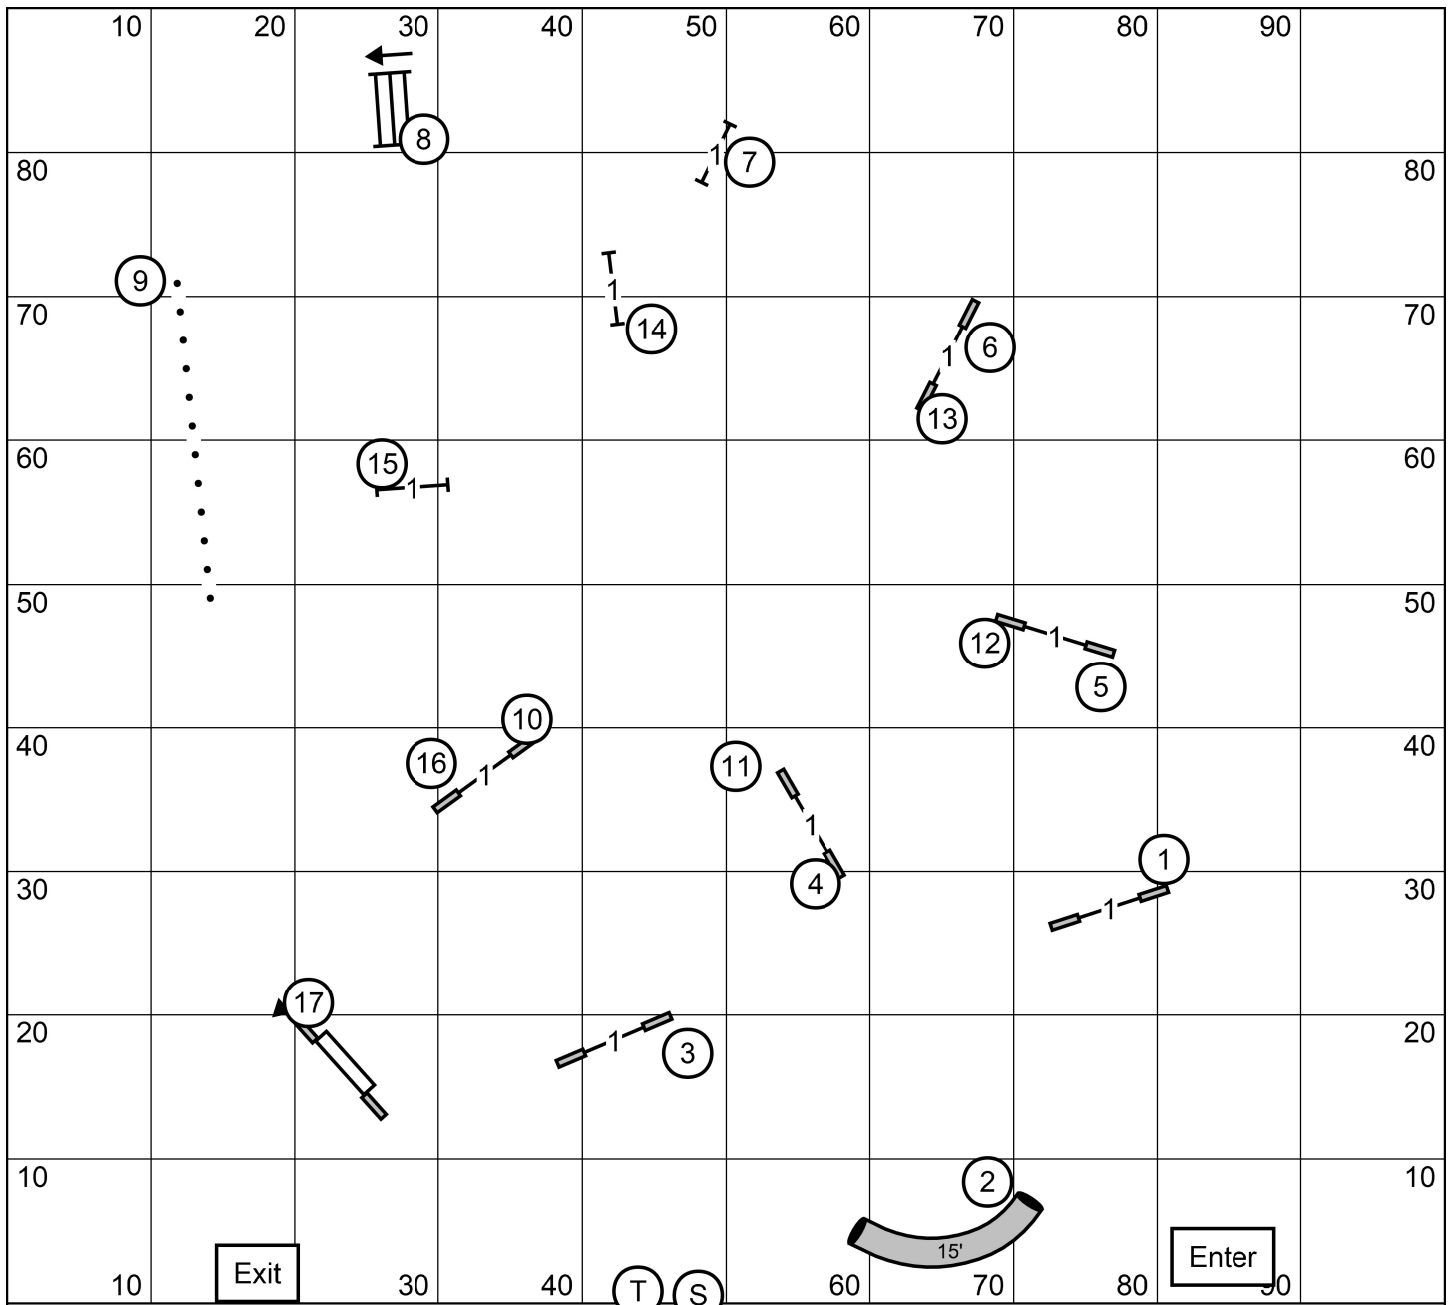

Eastern Montgomery Agility Club
Open and P JWW
Judge: Pamela R. Sturtz

Saturday, July 12, 2025
Indoors on Soccer Turf
Score _____

Yardage _____
SCT _____
Dog's Time: _____