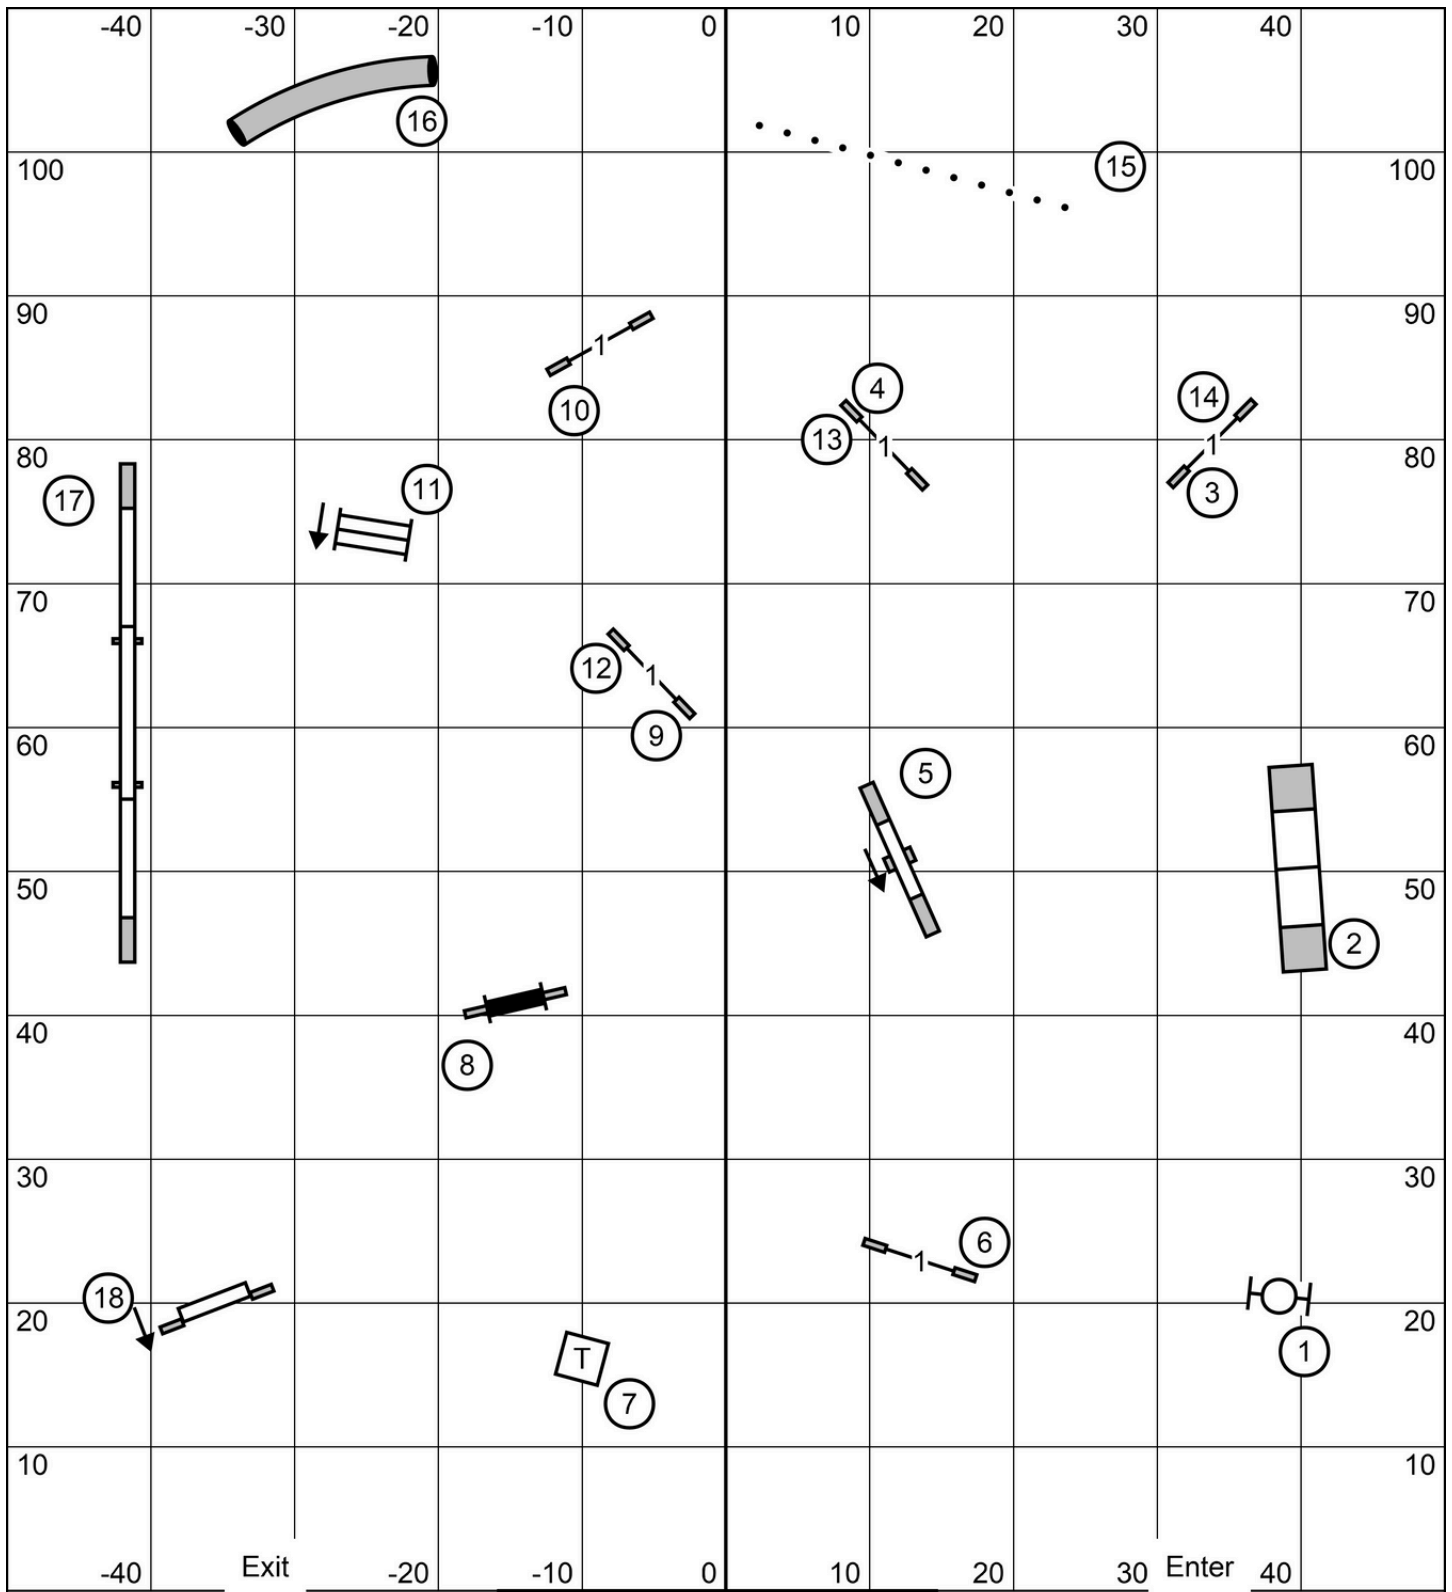

Open Standard
Bayshore Companion Dog Club
Saturday, 5 July 2025
Judge: Graham Løken