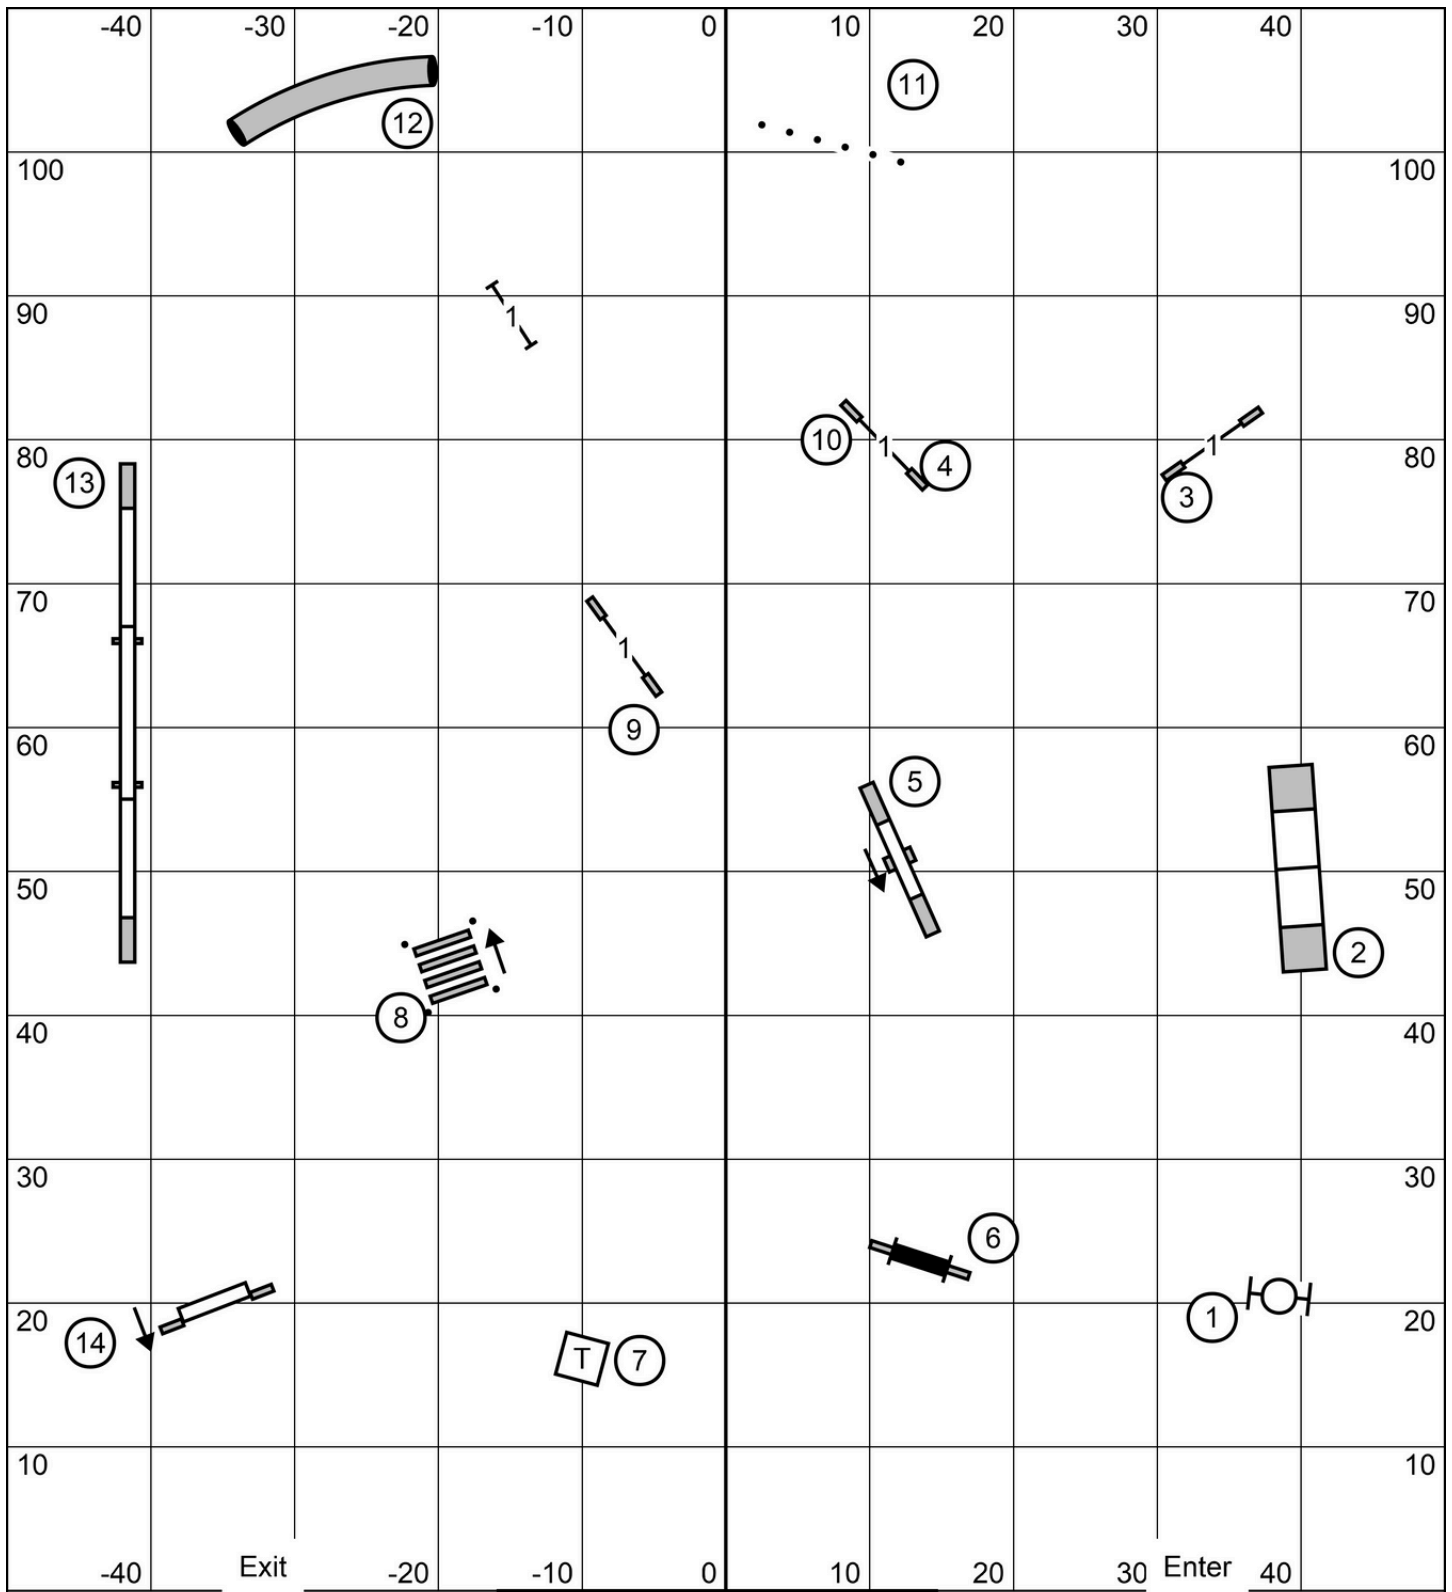

Novice Standard
Bayshore Companion Dog Club
Saturday, 5 July 2025
Judge: Graham Løken