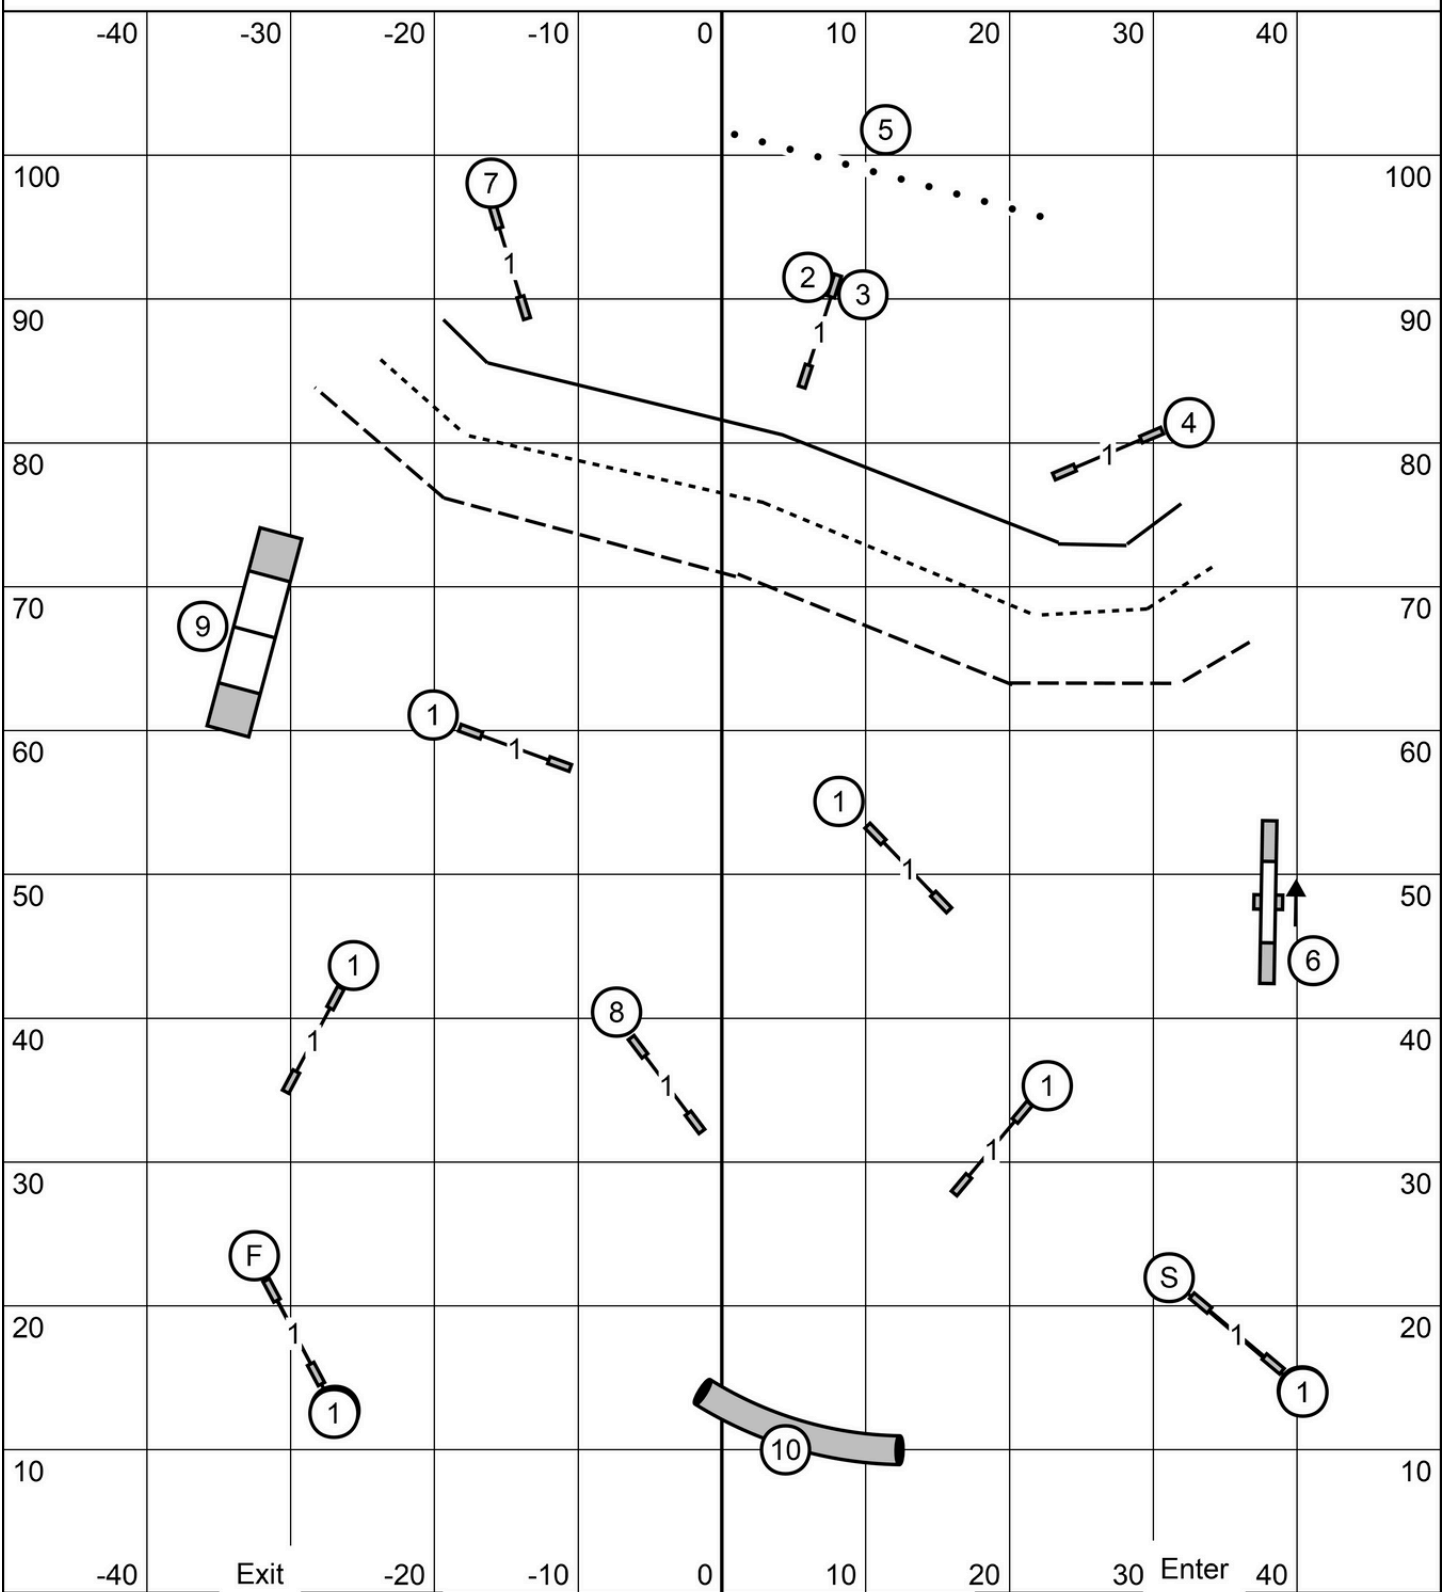

8" -- Reg MCT	69s	4" P -- MCT	74s
12" --	65s	8" P --	70s
16" --	60s	12" P --	65s
20" / 24" C --	55s	16" P --	60s
24" --	60s	20" P --	65s

Exc/Mas: (7)(2)(4) or (4)(3)(7)    Open: (7)(2)(4) or (4)(3)(7)    Novice: (4)(3) or (7)(2)  
 in flow                      in flow                      in flow                      in flow                      in flow                      in flow

**FAST, All Classes**  
 Bayshore Companion Dog Club  
 Saturday, 5 July 2025  
 Judge: Graham Løken

M/E Pts: 60; Opn: 55; Nov: 50  
 41sec - P4"; 38sec - P8", 8", P12"  
 35sec - 12", P16", 16", P20"  
 32sec - 20", 24", 24"C