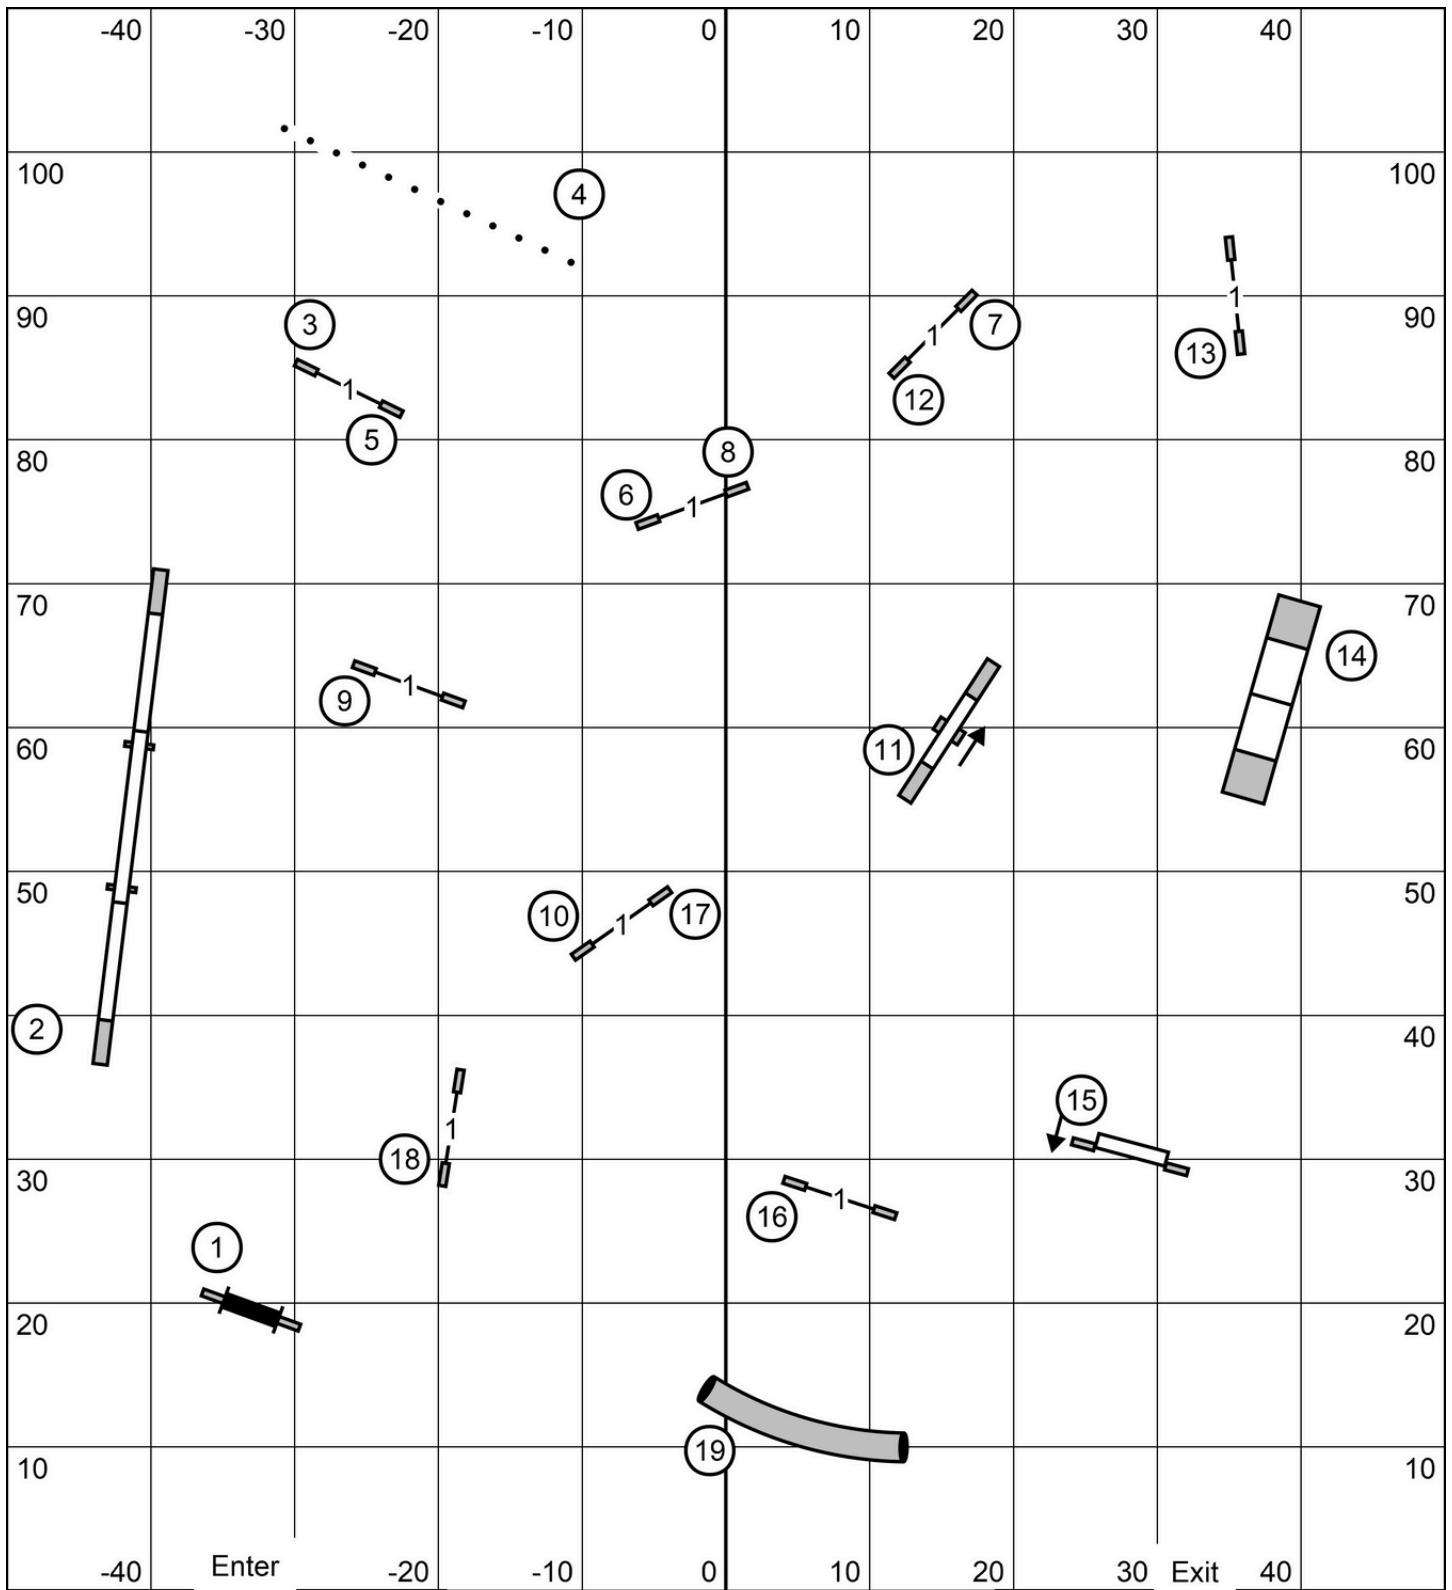

Premier Standard
Bayshore Companion Dog Club
Saturday, 5 July 2025
Judge: Graham Løken

8" -- Reg MCT	69s	4" P -- MCT	74s
12" --	65s	8" P --	70s
16" --	60s	12" P --	65s
20" / 24" C --	55s	16" P --	60s
24" --	60s	20" P --	65s