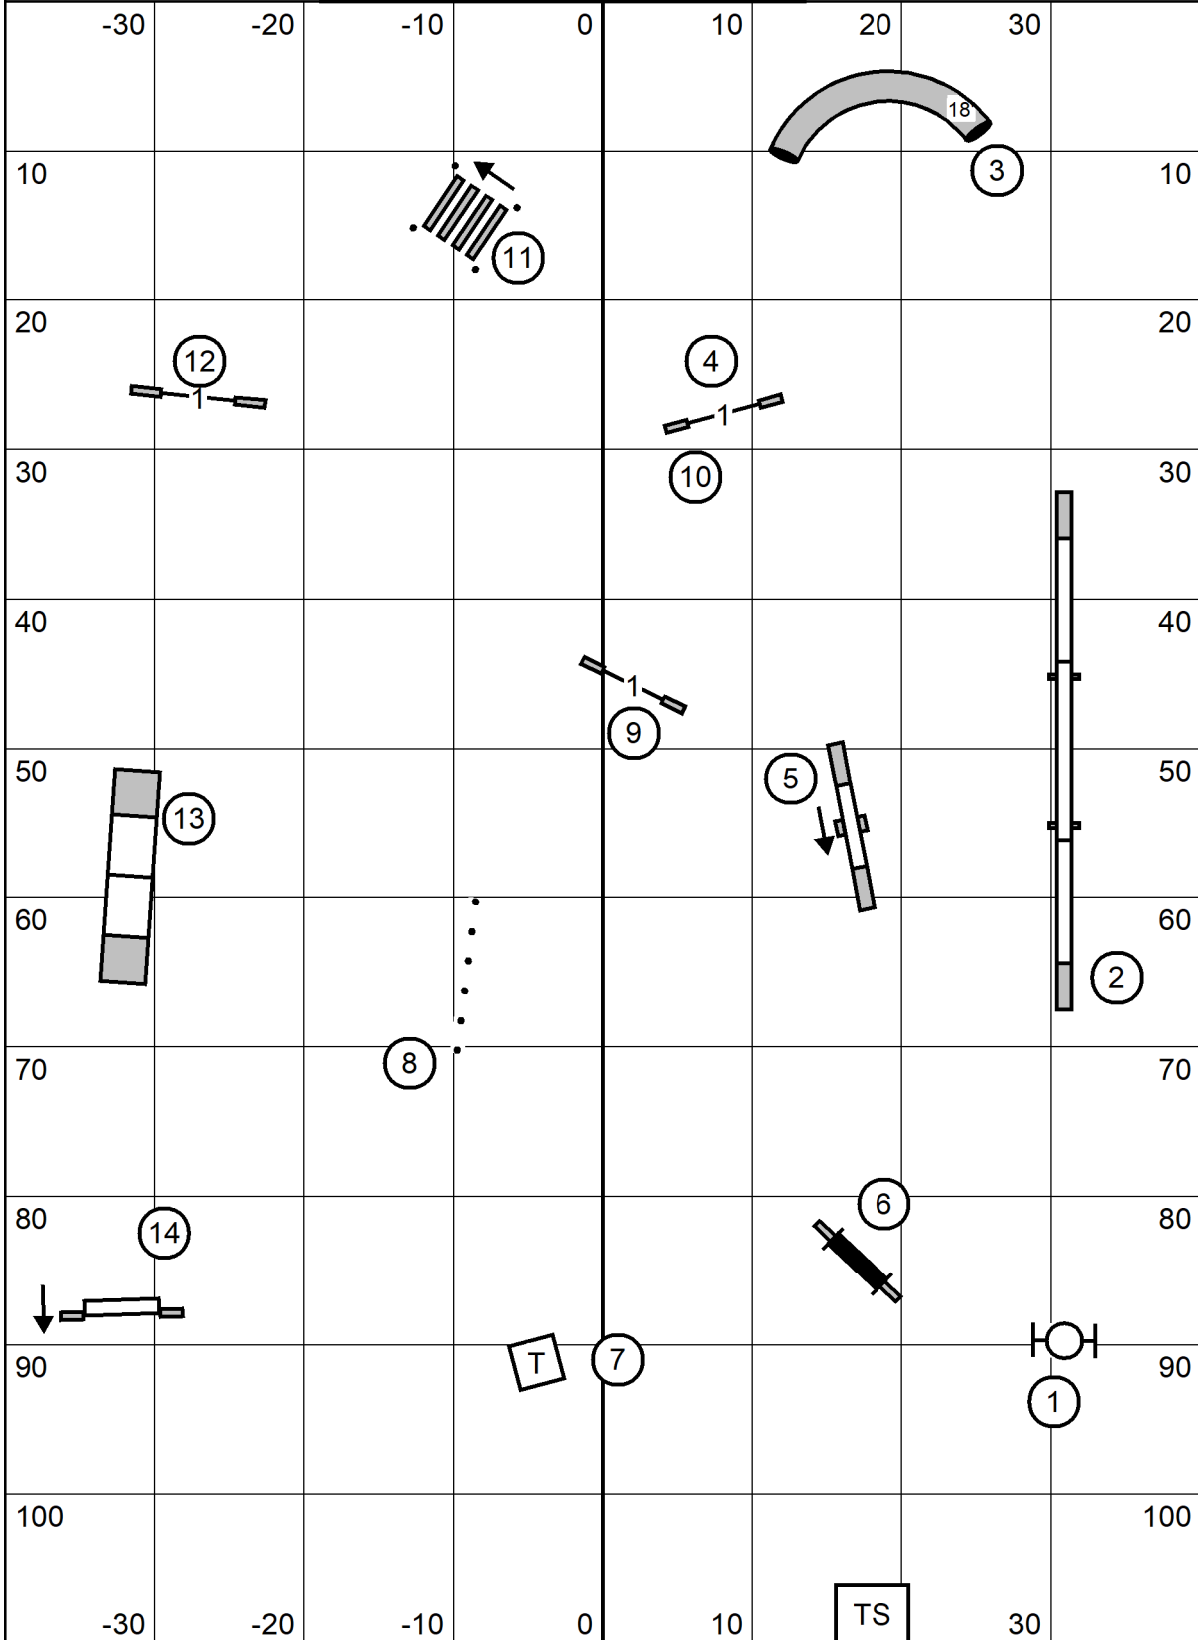

NORTHWEST NJ AGILITY CLUB
Indoors on Dirt, 80x110, e-timing
Sunday June 22, 2025
Designer and Judge: Paul Mount
6. NOVICE Standard /A/B/P

Big to Little Today

One Walk for all

Next dog in ring: A-Frame