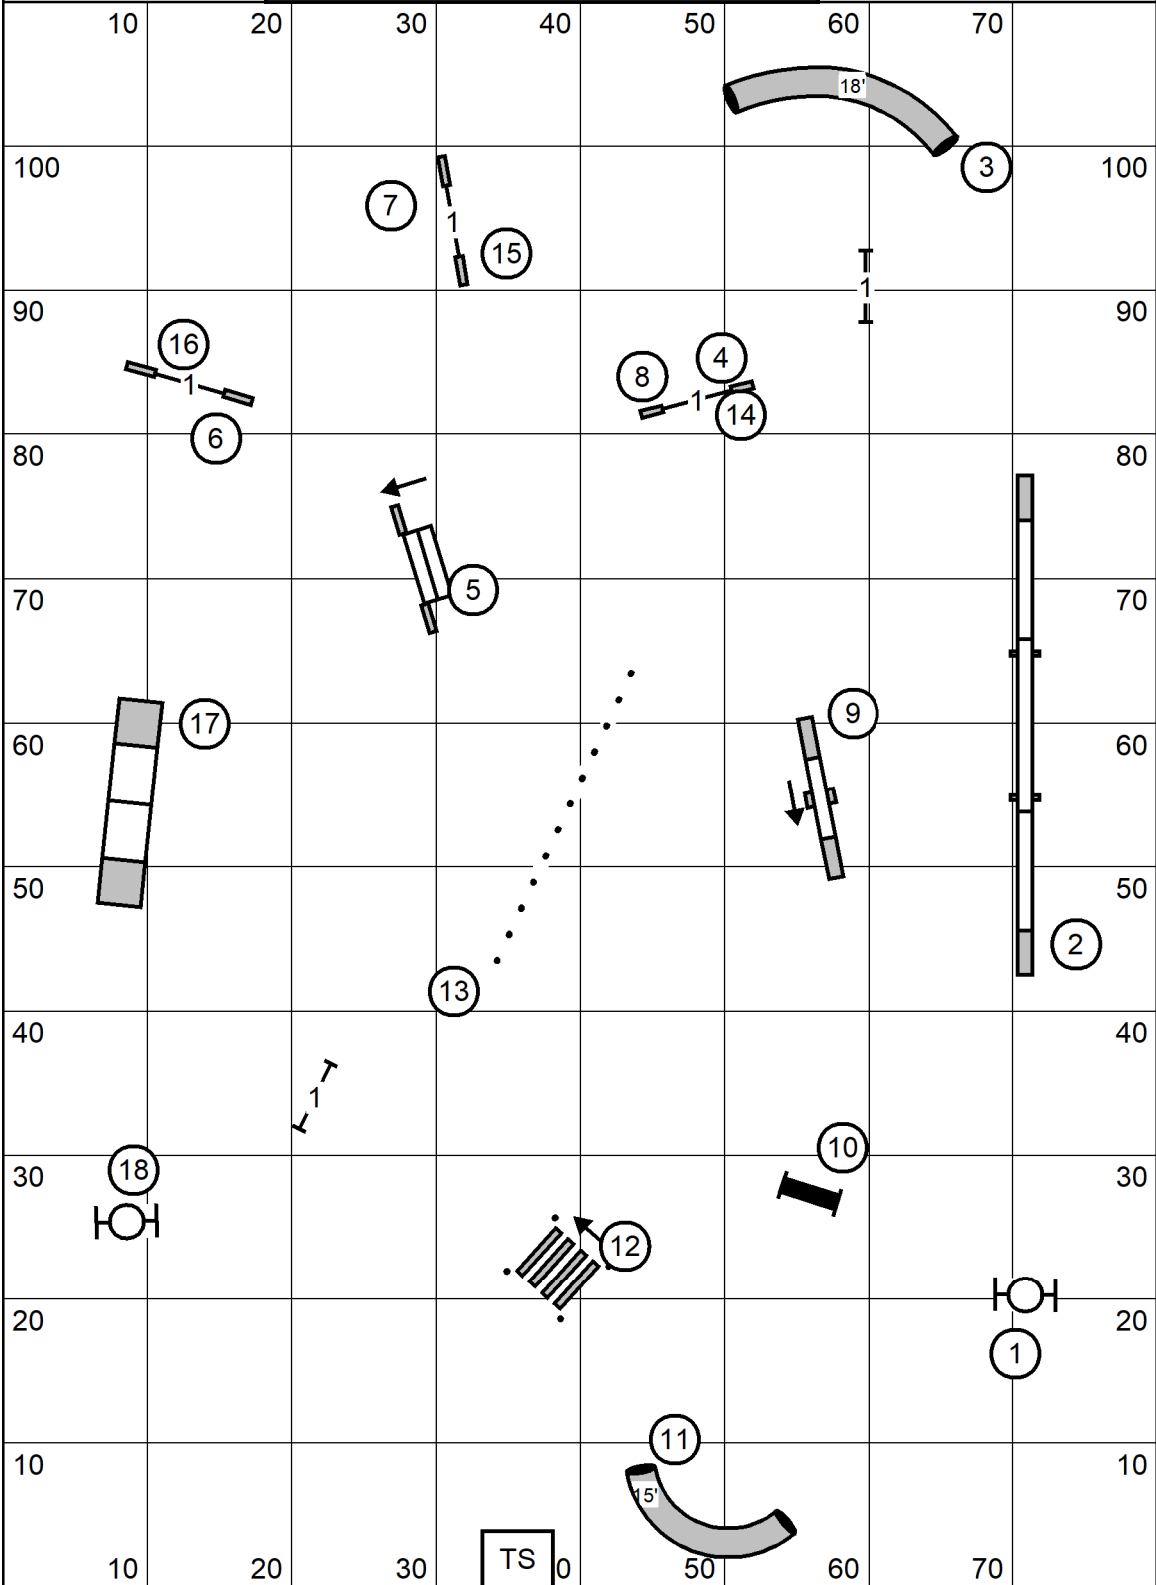

NORTHWEST NJ AGILITY CLUB  
 Indoors on Dirt, 80x110, e-timing  
 Sunday June 22, 2025  
 Designer and Judge: Paul Mount  
**course 1, 2, 3 ALL FAST /P**

novice 3-4 behind dotted lines  
 open 3-4 behind dashed lines  
 ex/m 3-4-5 behind solid lines

only the Bi-Directional Start is Jump one point today, no pts finish

NORTHWEST NJ AGILITY CLUB  
 Indoors on Dirt, 80x110, e-timing  
 Sunday June 22, 2025  
 Designer and Judge: Paul Mount  
**4. Excellent / Master Standard / P**

Big to Little today  
 24c/24/20/16 walk / run  
 12-8-4 walk/run

next dog in: 16

NORTHWEST NJ AGILITY CLUB  
 Indoors on Dirt, 80x110, e-timing  
 Sunday June 22, 2025  
 Designer and Judge: Paul Mount  
**OPEN Standard /P**

NORTHWEST NJ AGILITY CLUB  
 Indoors on Dirt, 80x110, e-timing  
 Sunday June 22, 2025  
 Designer and Judge: Paul Mount  
**6. NOVICE Standard /A/B/P**

Big to Little Today

One Walk for all

Next dog in ring: A-Frame