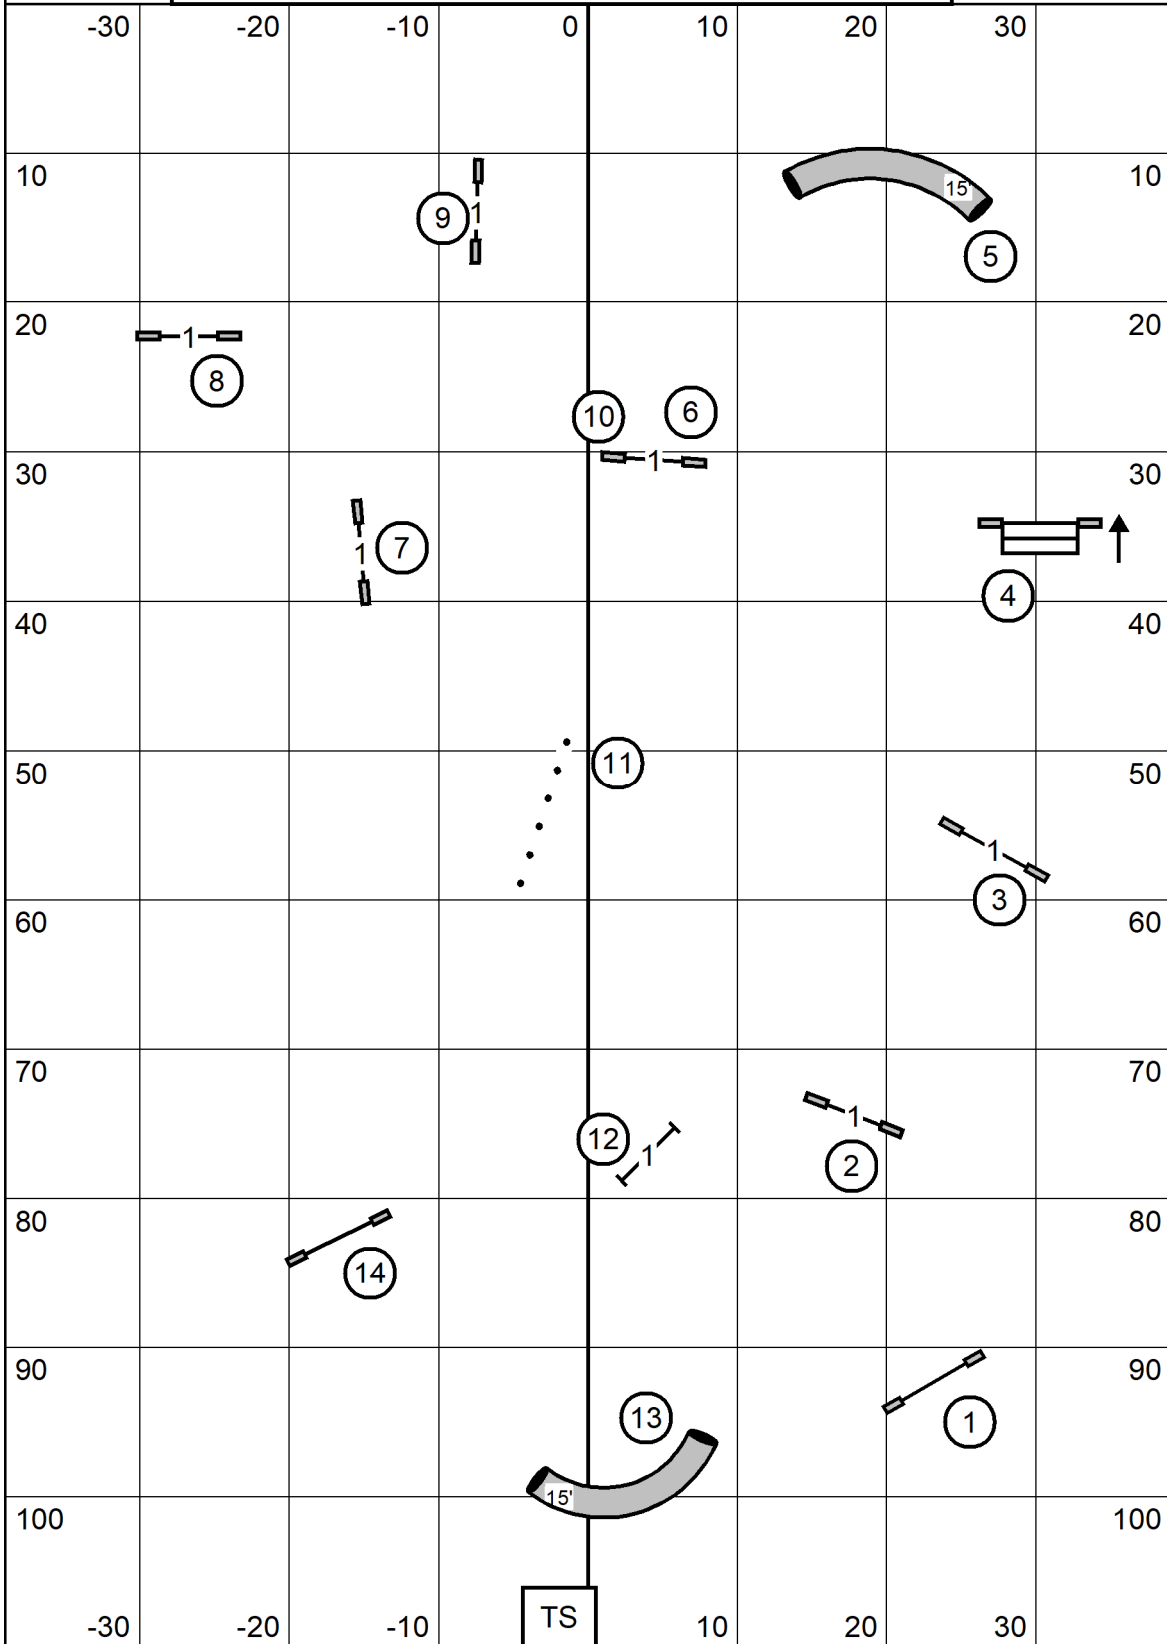

NORTHWEST NEW JERSEY AGILITY CLUB
indoors on dirt, 80x110,e-timing
Sunday June 22, 2025
Designer and Judge:Paul Mount
9. (last) NOVICE JUMPERS WITH WEAVES /P

big to little

wait until dog does tunnel 13 to come in