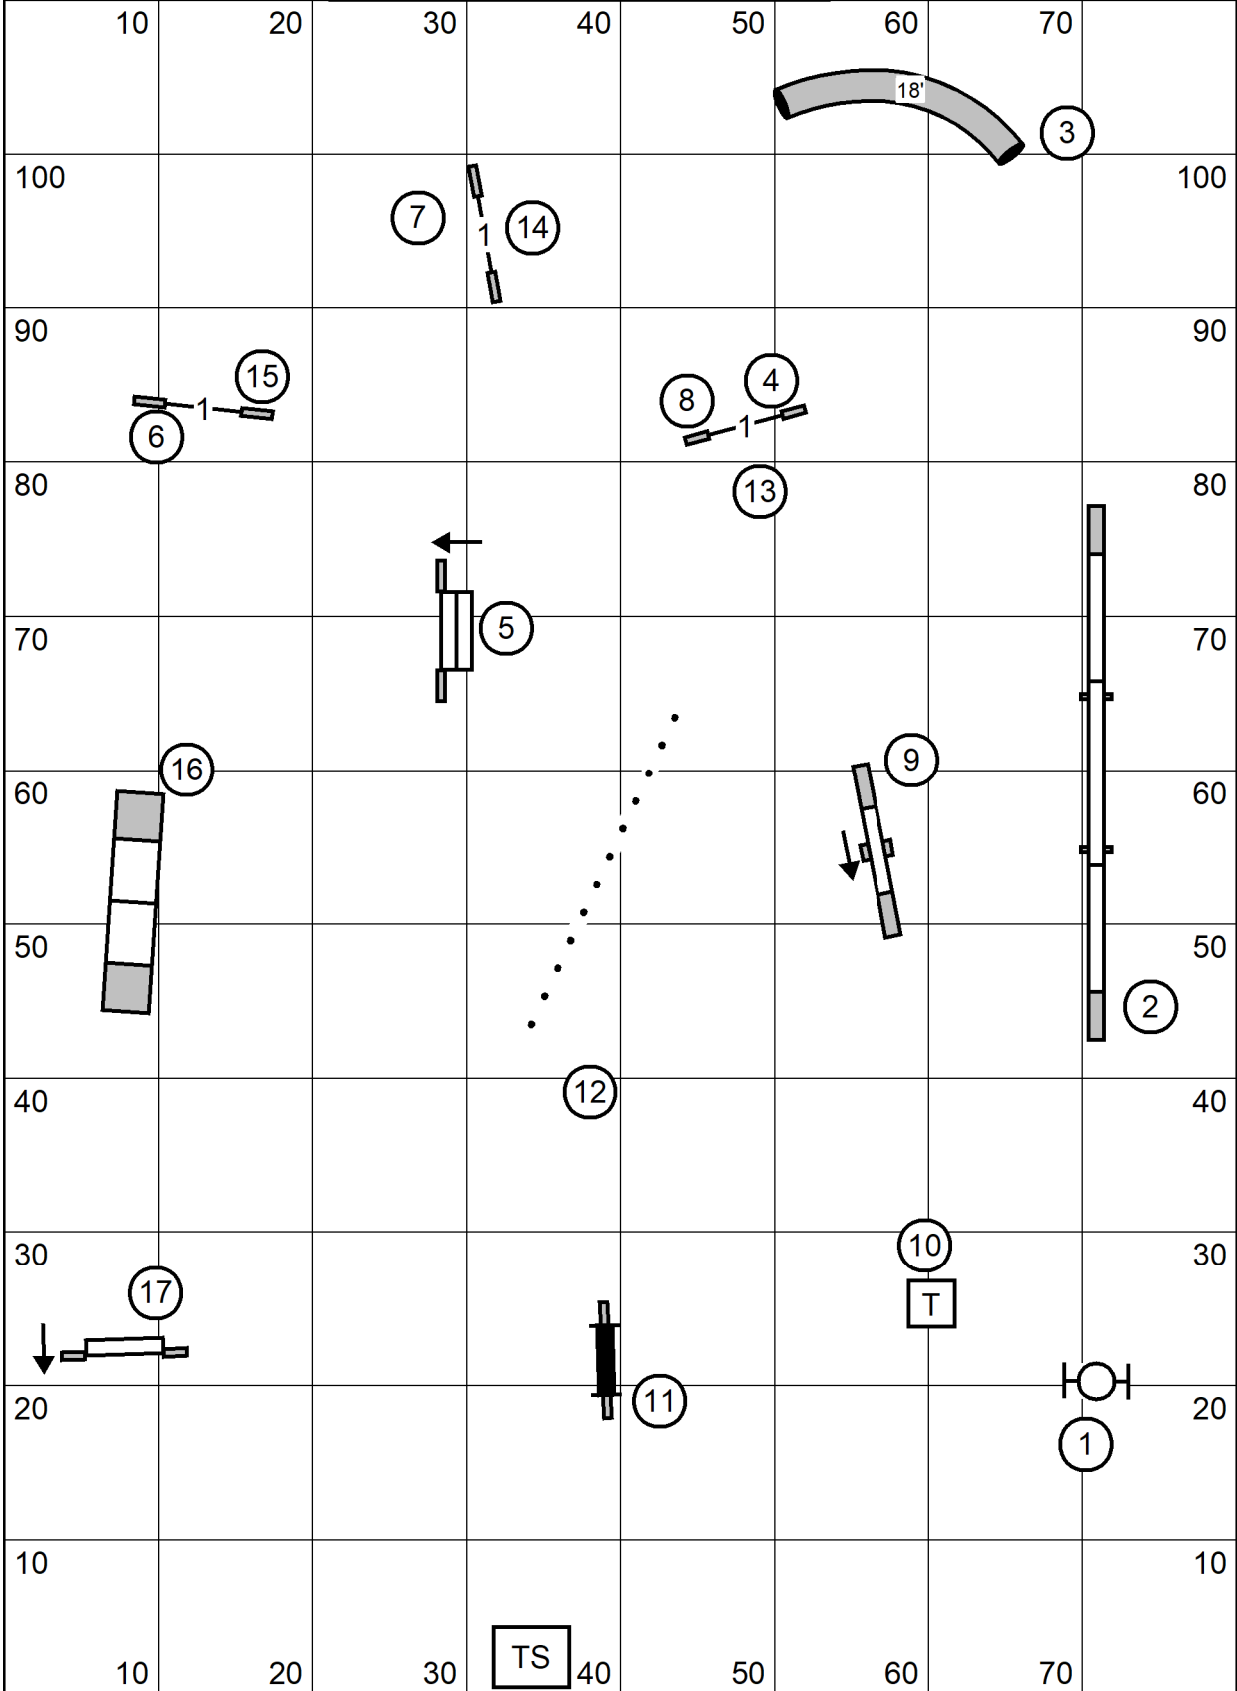

NORTHWEST NJ AGILITY CLUB  
 Indoors on Dirt, 80x110, e-timing  
 Sunday June 22, 2025  
 Designer and Judge: Paul Mount  
**course 1, 2, 3 ALL FAST /P**

novice 3-4 behind dotted lines  
 open 3-4 behind dashed lines  
 ex/m 3-4-5 behind solid lines

only the Bi-Directional Start is Jump one point today, no pts finish

NORTHWEST NJ AGILITY CLUB  
 Indoors on Dirt, 80x110, e-timing  
 Sunday June 22, 2025  
 Designer and Judge: Paul Mount  
**4. Excellent / Master Standard / P**

Big to Little today  
 24c/24/20/16 walk / run  
 12-8-4 walk/run

next dog in: 16

NORTHWEST NJ AGILITY CLUB  
 Indoors on Dirt, 80x110, e-timing  
 Sunday June 22, 2025  
 Designer and Judge: Paul Mount  
**OPEN Standard /P**

NORTHWEST NJ AGILITY CLUB  
 Indoors on Dirt, 80x110, e-timing  
 Sunday June 22, 2025  
 Designer and Judge: Paul Mount  
**6. NOVICE Standard /A/B/P**

Big to Little Today

One Walk for all

Next dog in ring: A-Frame