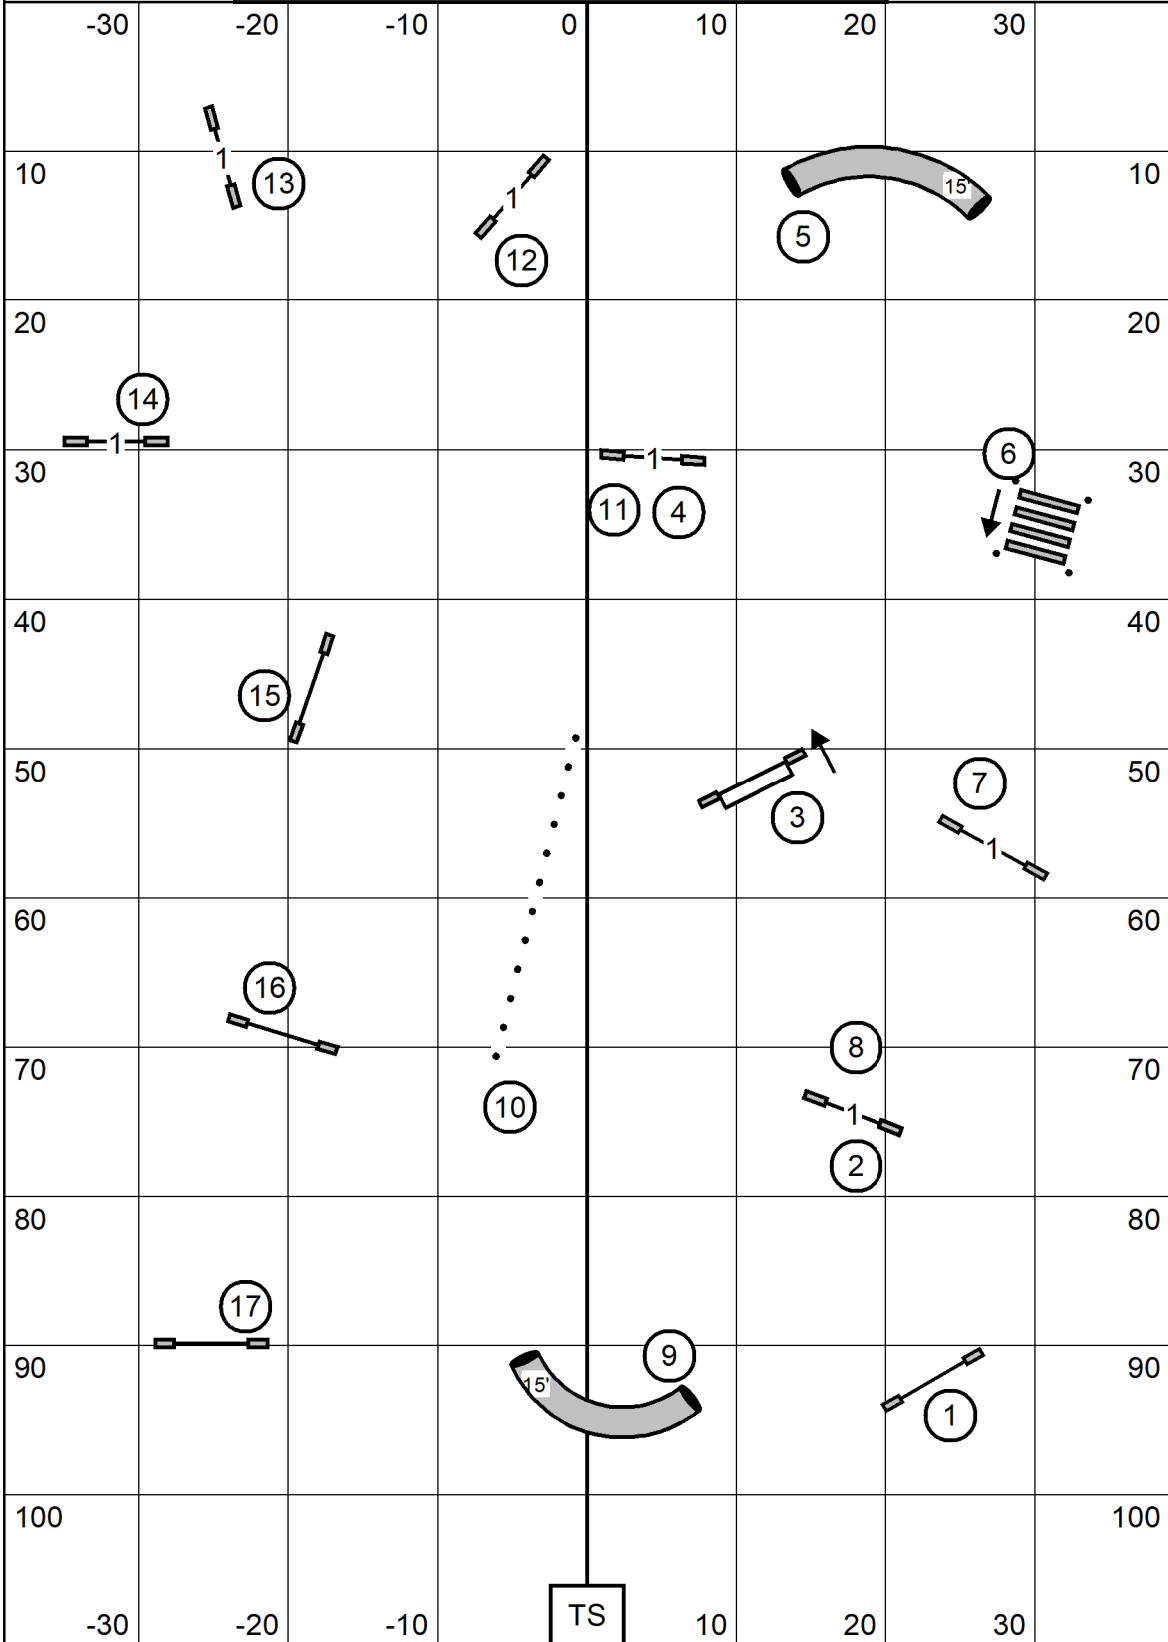

Big to Little today  
 24c/24/20/16 walk / run  
 12-8-4 walk/run

next dog in: 16

NORTHWEST NJ AGILITY CLUB  
 Indoors on Dirt, 80x110, e-timing  
 Sunday June 22, 2025  
 Designer and Judge: Paul Mount  
**OPEN Standard /P**

NORTHWEST NJ AGILITY CLUB  
 Indoors on Dirt, 80x110, e-timing  
 Sunday June 22, 2025  
 Designer and Judge: Paul Mount  
**6. NOVICE Standard /A/B/P**

Big to Little Today

One Walk for all

Next dog in ring: A-Frame

NORTHWEST NEW JERSEY AGILITY CLUB  
 indoors on dirt, 80x110,e-timing  
 Sunday June 22, 2025  
 Designer and Judge:Paul Mount  
**8. OPEN JUMPERS WITH WEAVES /P**

big to little today

next dog in ring: 15