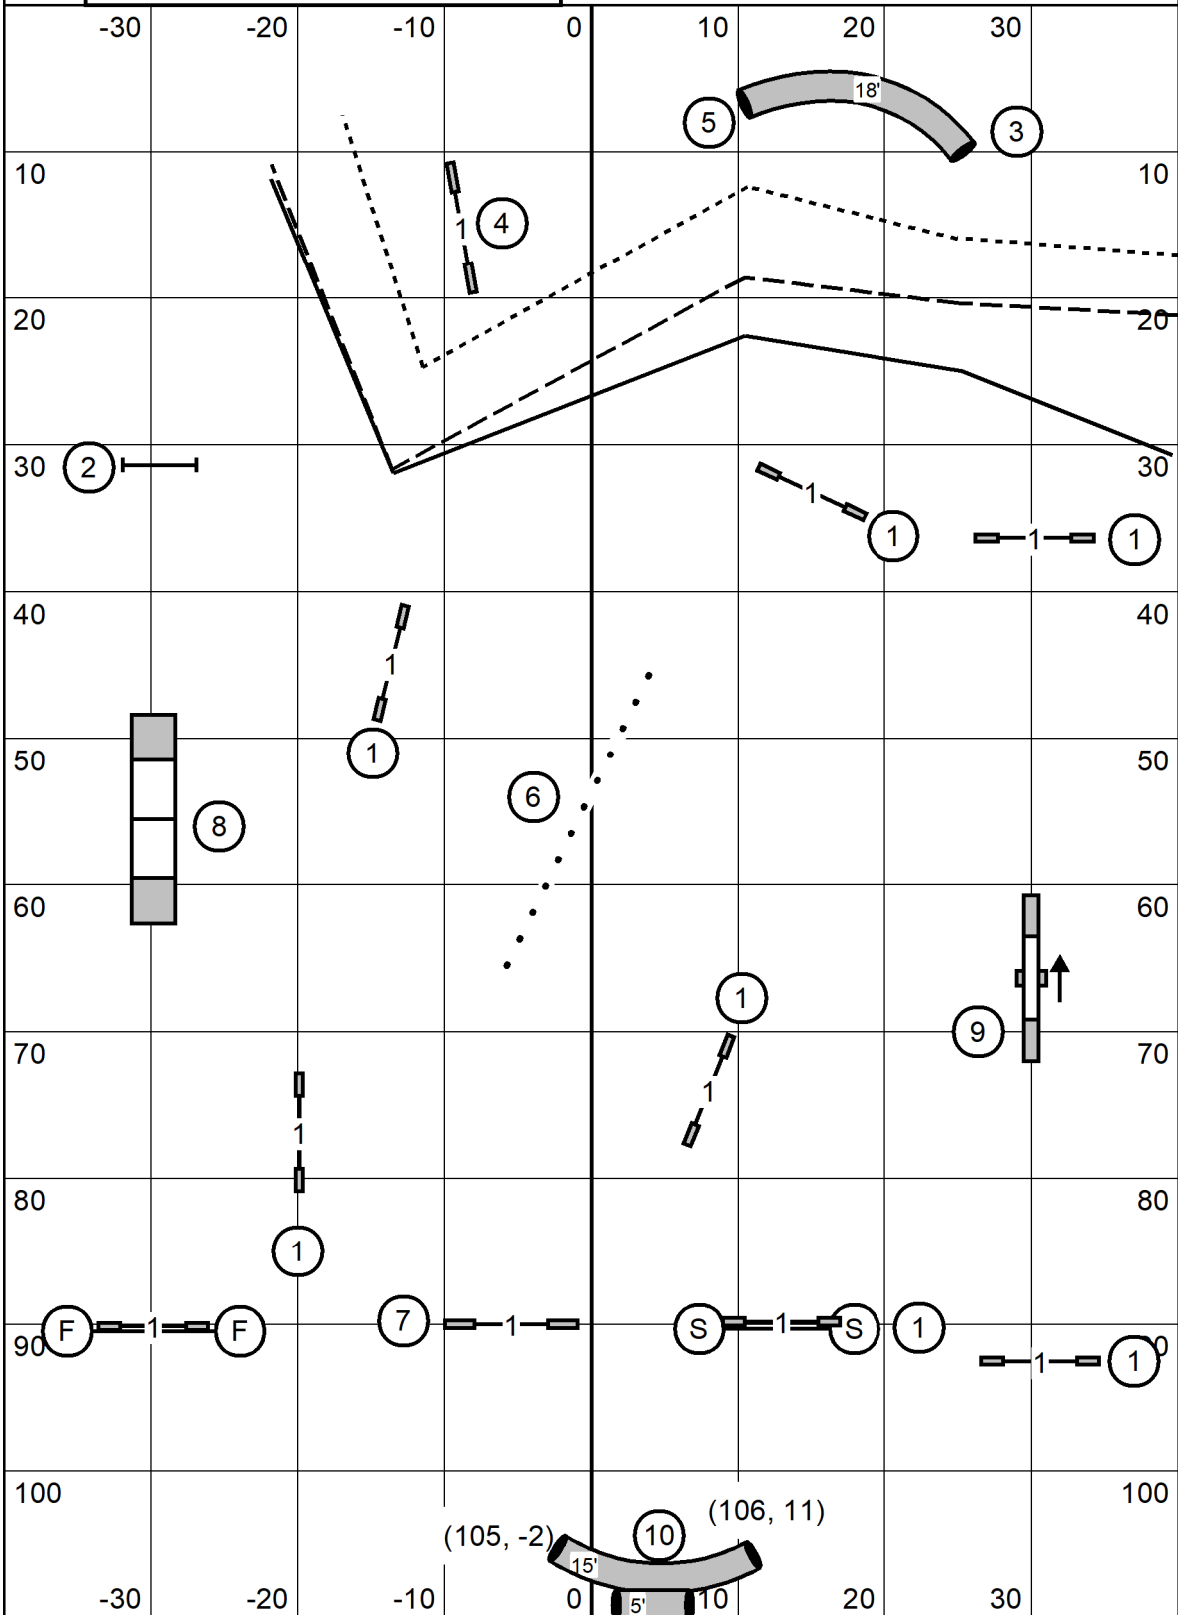

NORTHWEST NJ AGILITY CLUB  
 Indoors on Dirt, 80x110, e-timing  
 Sunday June 22, 2025  
 Designer and Judge: Paul Mount  
**course 1, 2, 3 ALL FAST /P**

novice 3-4 behind dotted lines  
 open 3-4 behind dashed lines  
 ex/m 3-4-5 behind solid lines

only the Bi-Directional Start is Jump one point today, no pts finish

NORTHWEST NJ AGILITY CLUB  
 Indoors on Dirt, 80x110, e-timing  
 Sunday June 22, 2025  
 Designer and Judge: Paul Mount  
**4. Excellent / Master Standard / P**

Big to Little today  
 24c/24/20/16 walk / run  
 12-8-4 walk/run

next dog in: 16

NORTHWEST NJ AGILITY CLUB  
 Indoors on Dirt, 80x110, e-timing  
 Sunday June 22, 2025  
 Designer and Judge: Paul Mount  
**OPEN Standard /P**