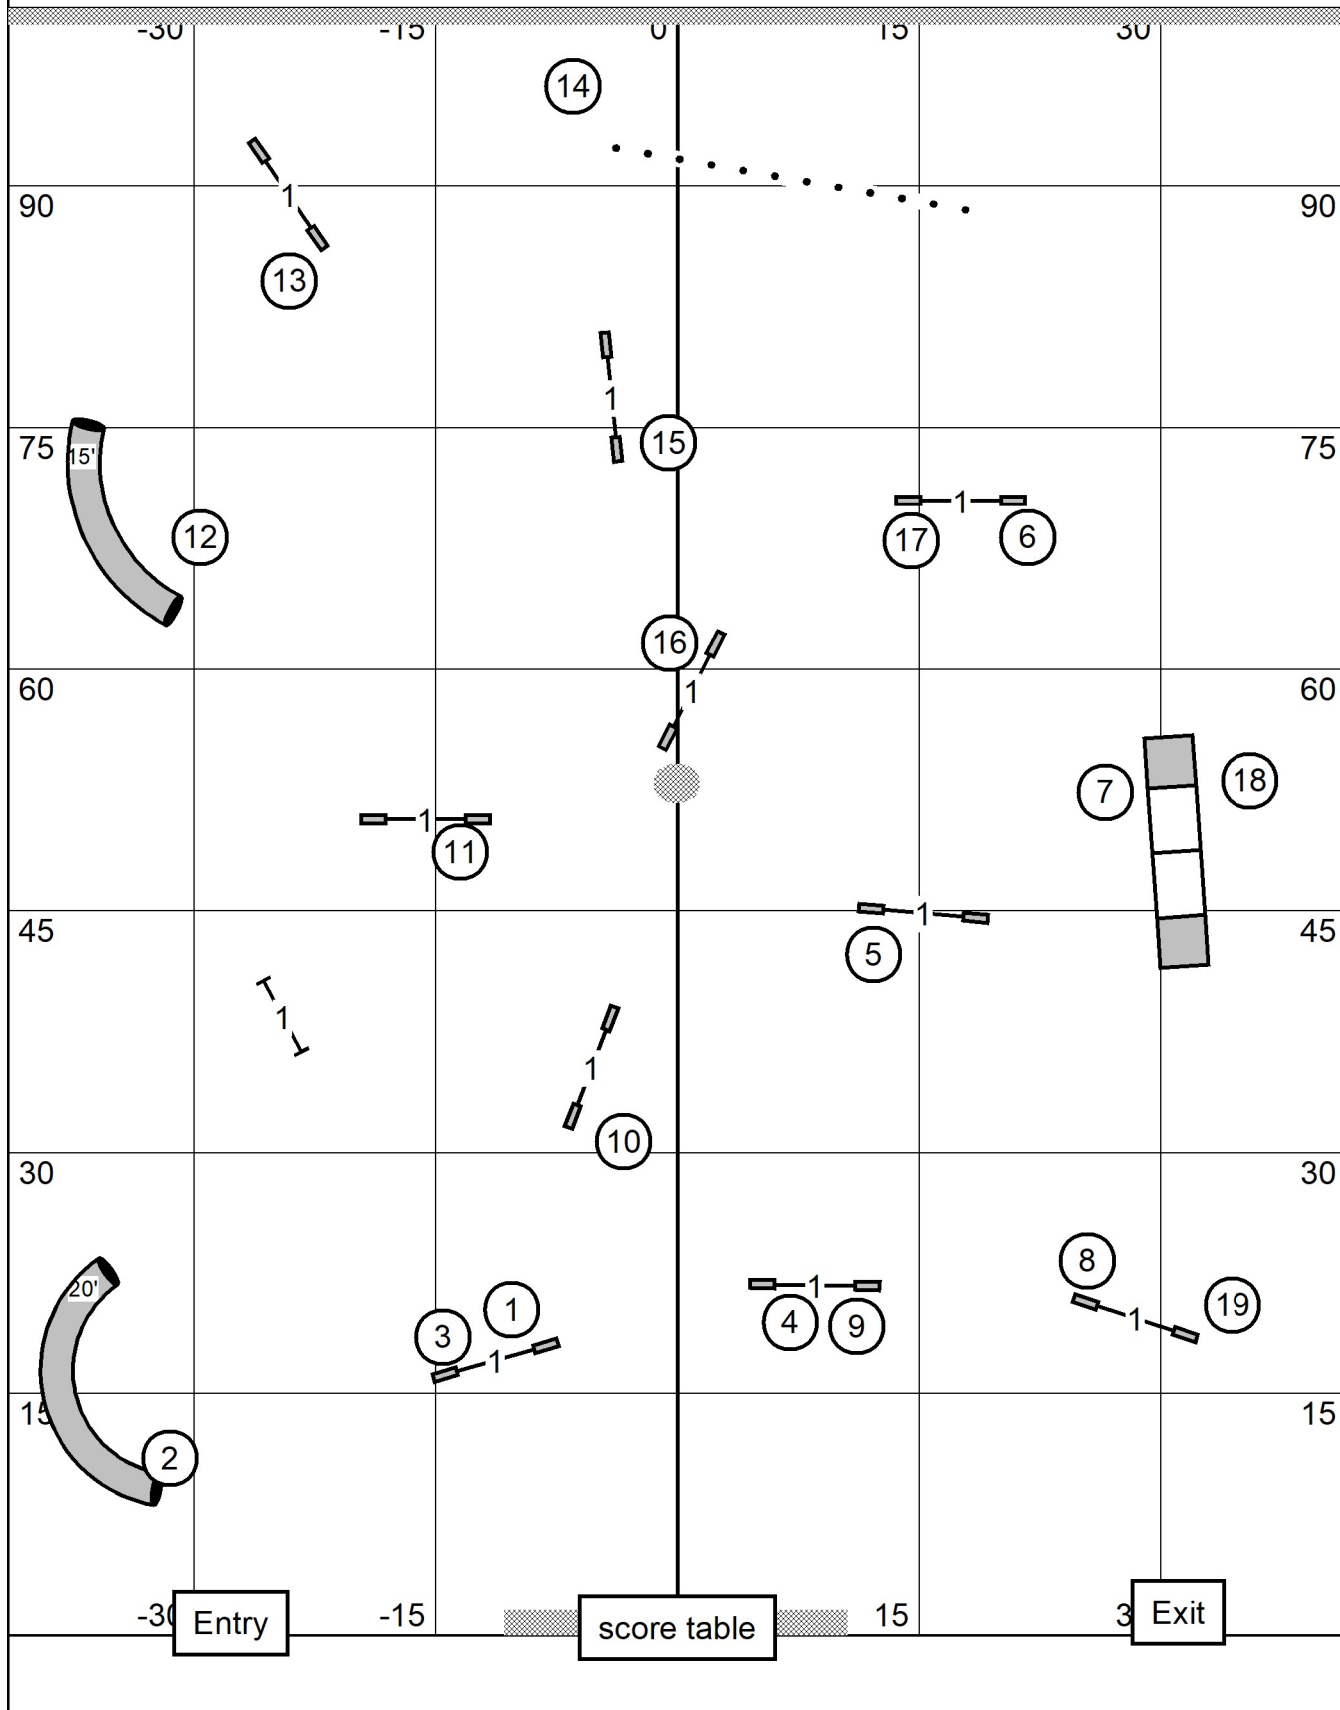

Lower Bucks Dog Training Club
United Dog Training Center
Huntingdon Valley, PA
Sunday, June 8th, 2025

Time2Beat
Indoors on Turf
80 x 100 ft
Judge: Andrew Mellon