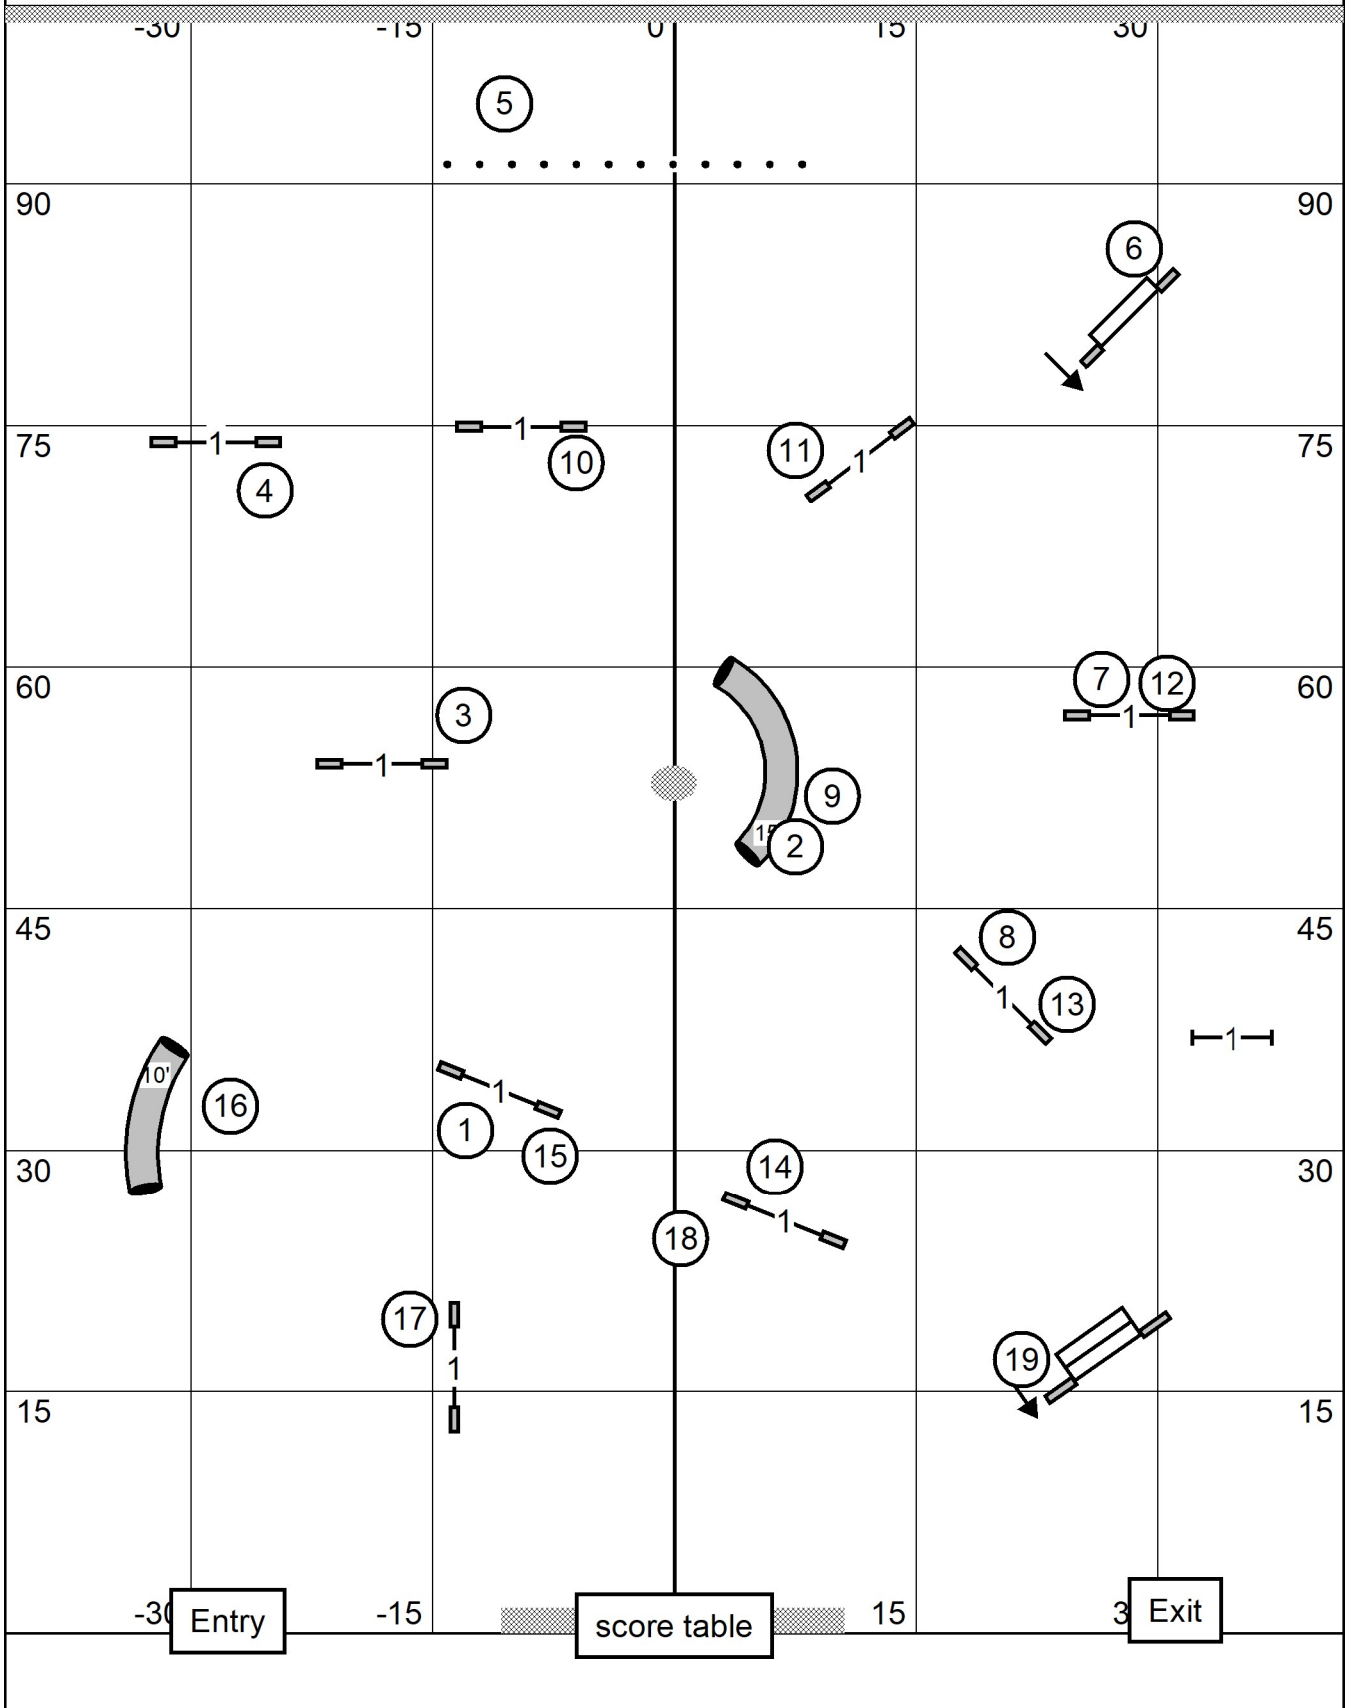

Lower Bucks Dog Training Club
United Dog Training Center
Huntingdon Valley, PA
Sunday, June 8th, 2025

Excellent/Master JWW
Indoors on Turf
80 x 100 ft
Judge: Andrew Mellon