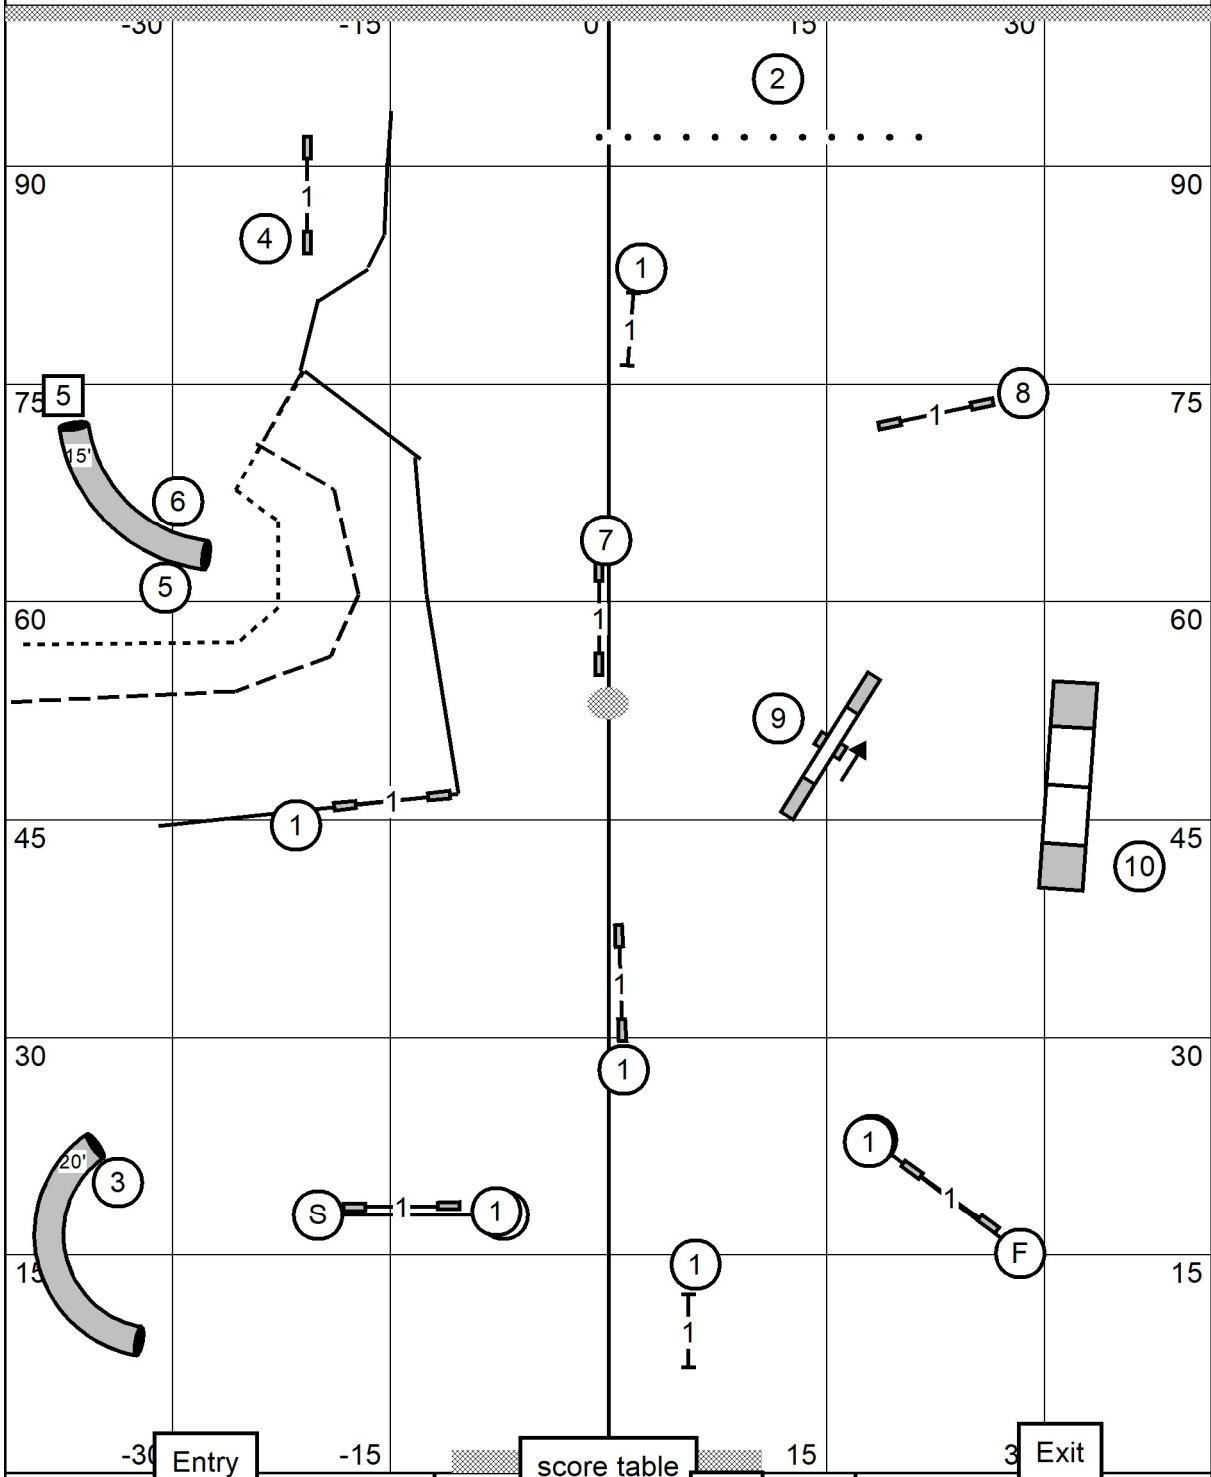

**FAST (All Levels)**  
 Indoors on Turf  
 80 x 100 ft  
 Judge: Andrew Mellon

Entry

Exc/Mas (6) (4) (5)

need 25 addit.

60 pts (15+20 = 35)

score table

T/S

Open (6) (4) (5)

need 20 addit.

55 pts. (15+20 = 35)

Exit

Nov (6) (4)

50 pts. need 20 addit.

Lower Bucks Dog Training Club  
United Dog Training Center  
Huntingdon Valley, PA  
Sunday, June 8th, 2025

**Excellent/Master STD**  
Indoors on Turf  
80 x 100 ft  
Judge: Andrew Mellon