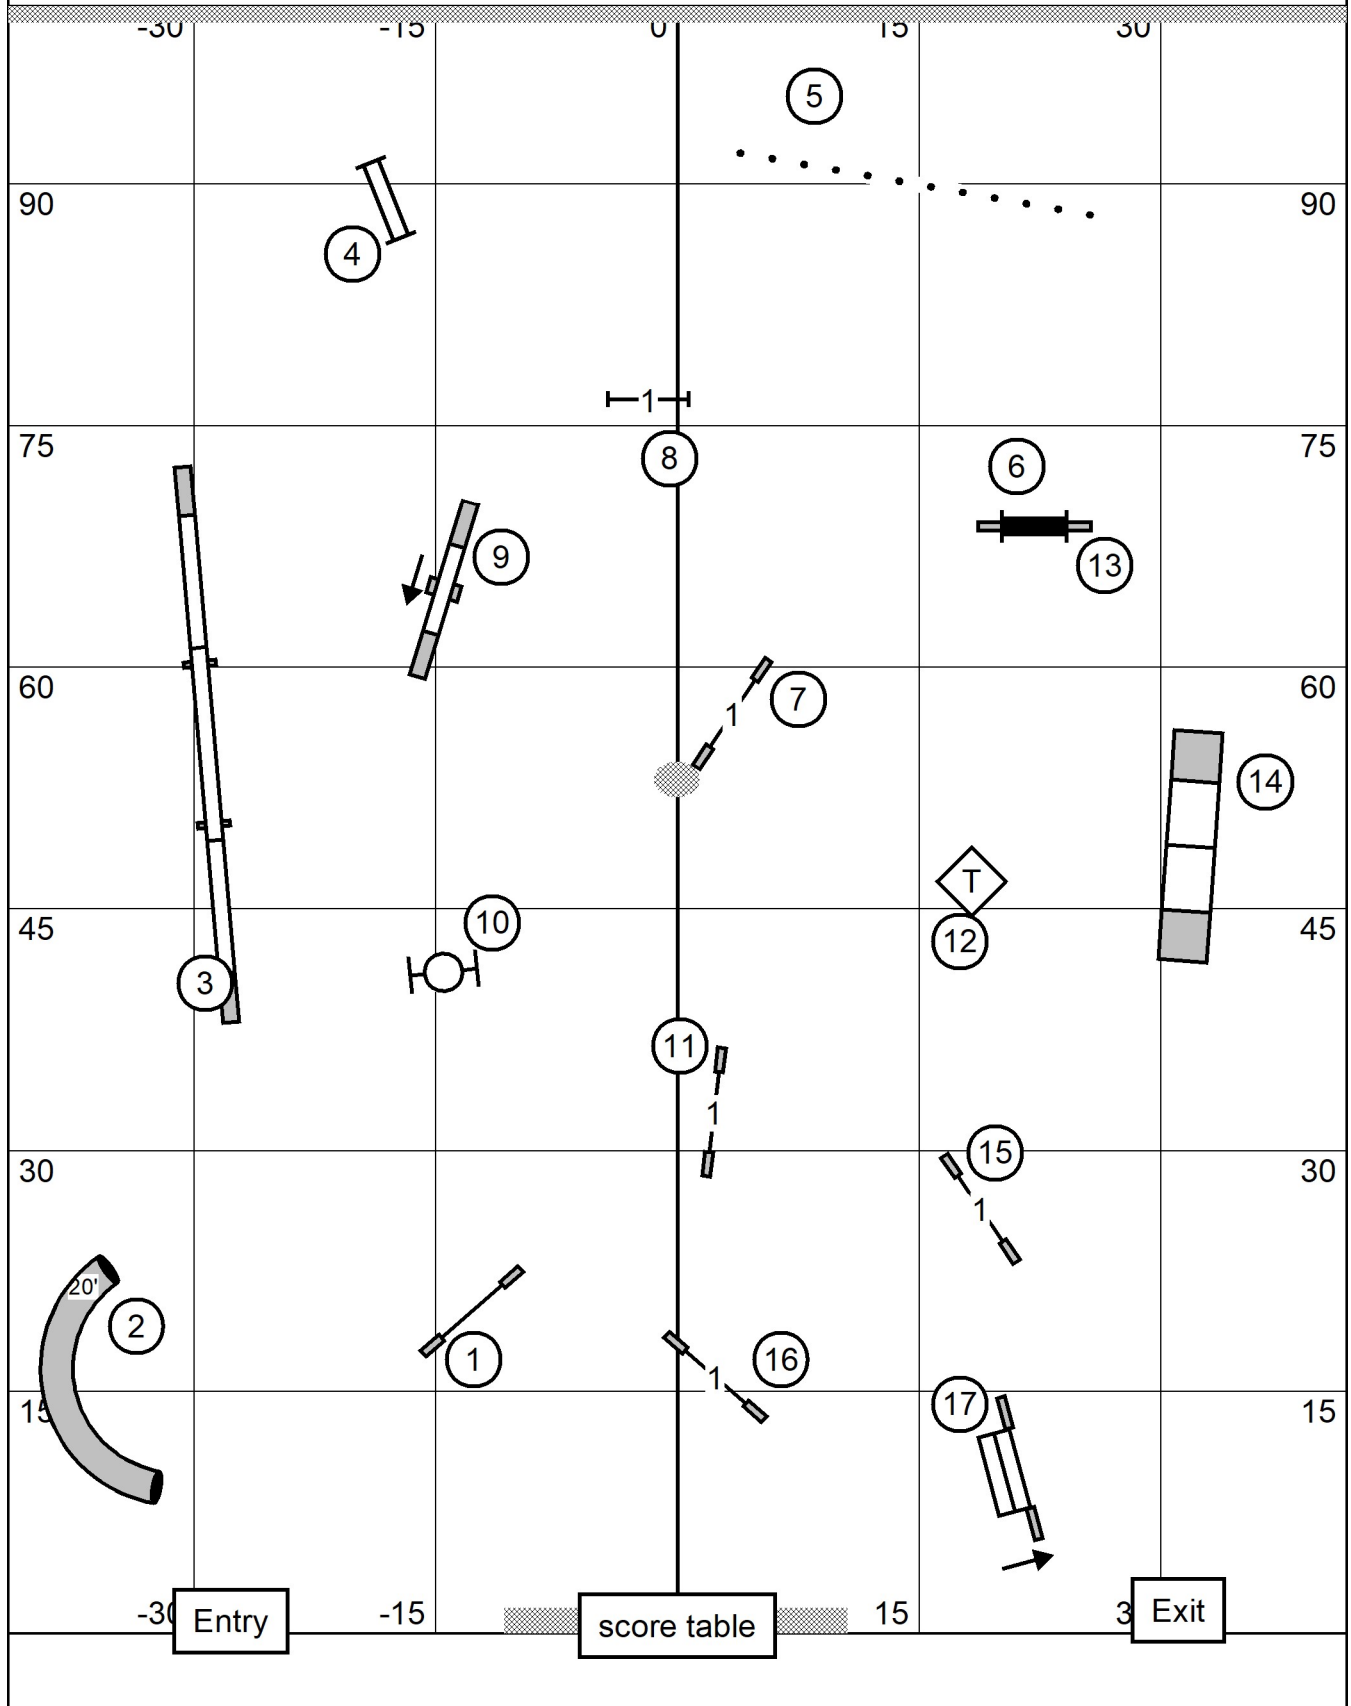

Lower Bucks Dog Training Club
United Dog Training Center
Huntingdon Valley, PA
Sunday, June 8th, 2025

Open STD
Indoors on Turf
80 x 100 ft
Judge: Andrew Mellon