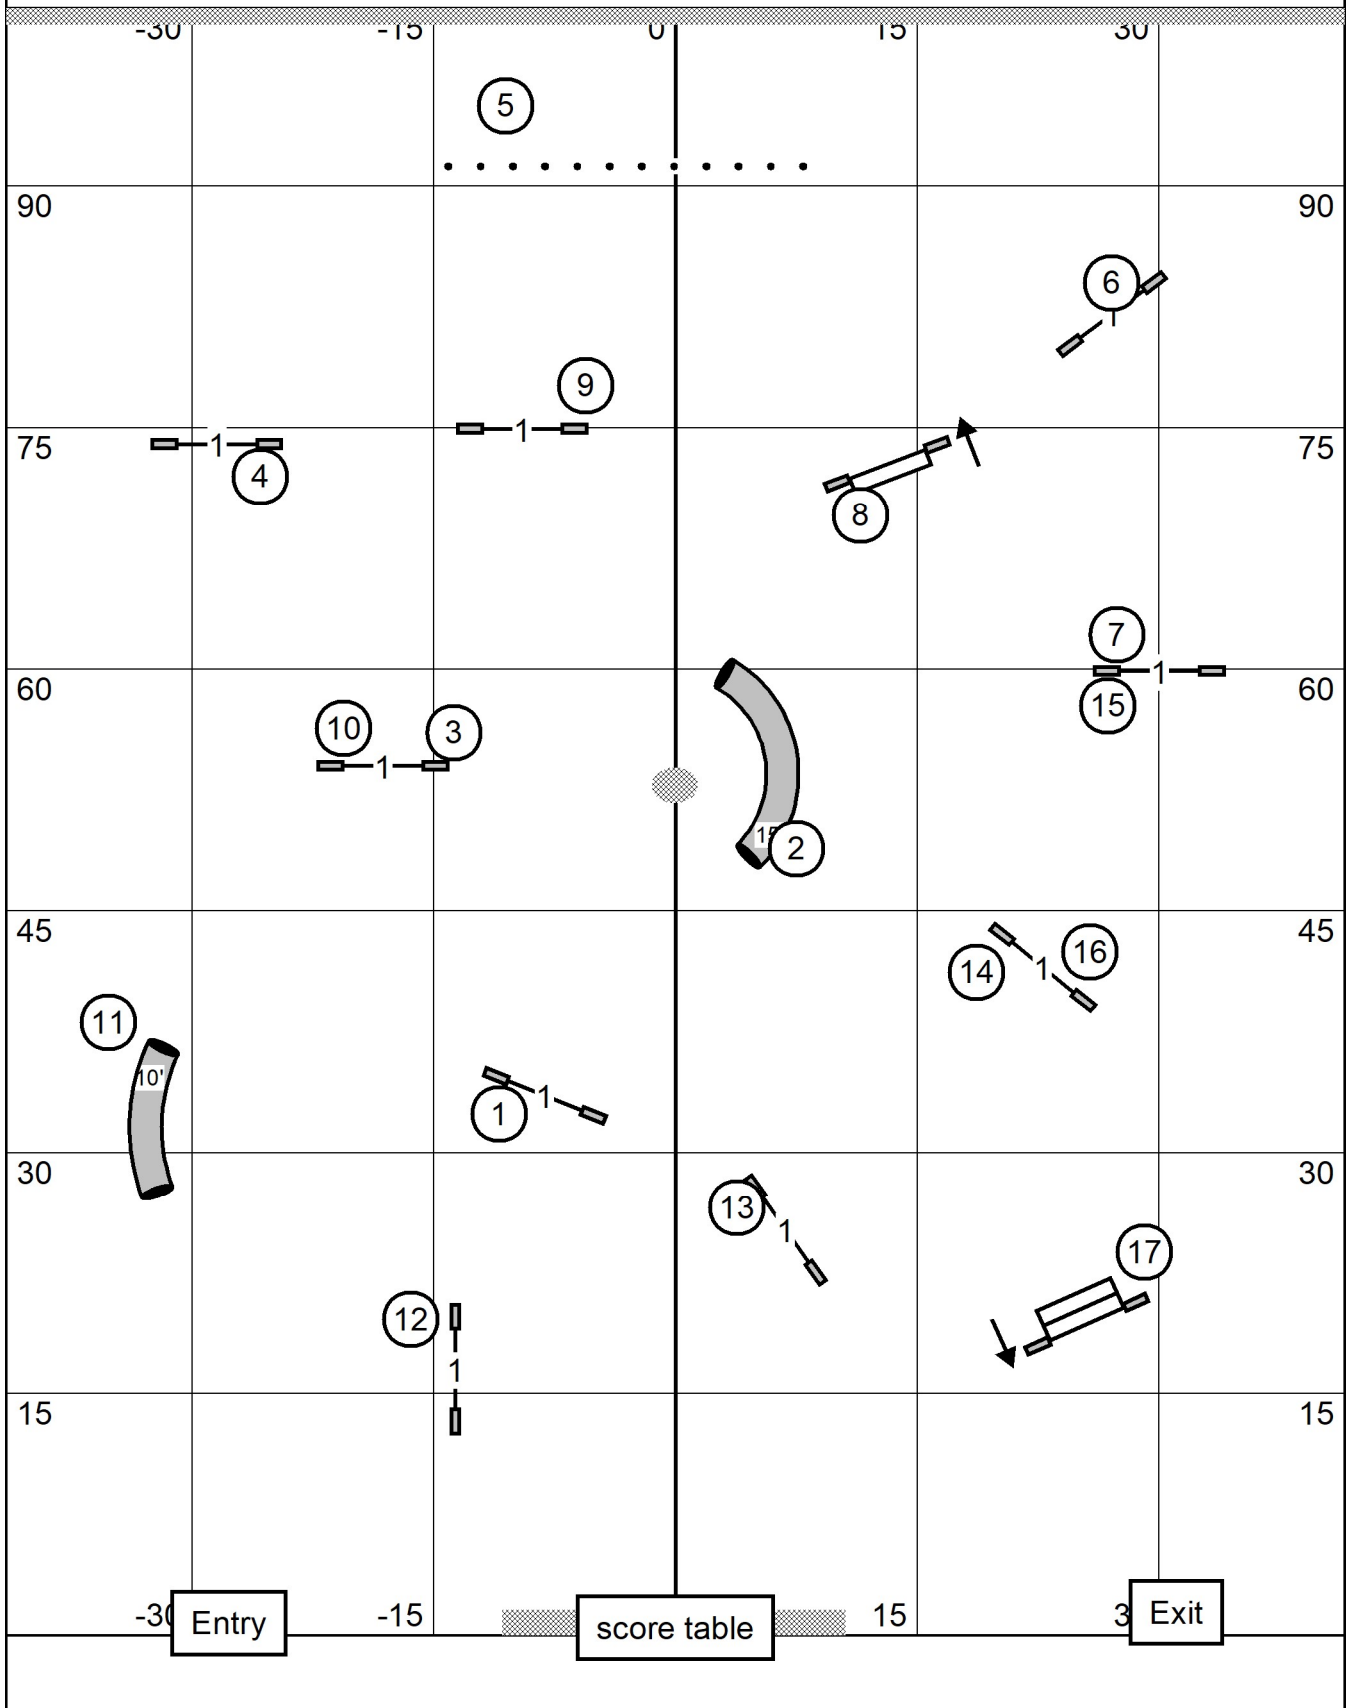

Lower Bucks Dog Training Club
United Dog Training Center
Huntingdon Valley, PA
Sunday, June 8th, 2025

Open JWW
Indoors on Turf
80 x 100 ft
Judge: Andrew Mellon