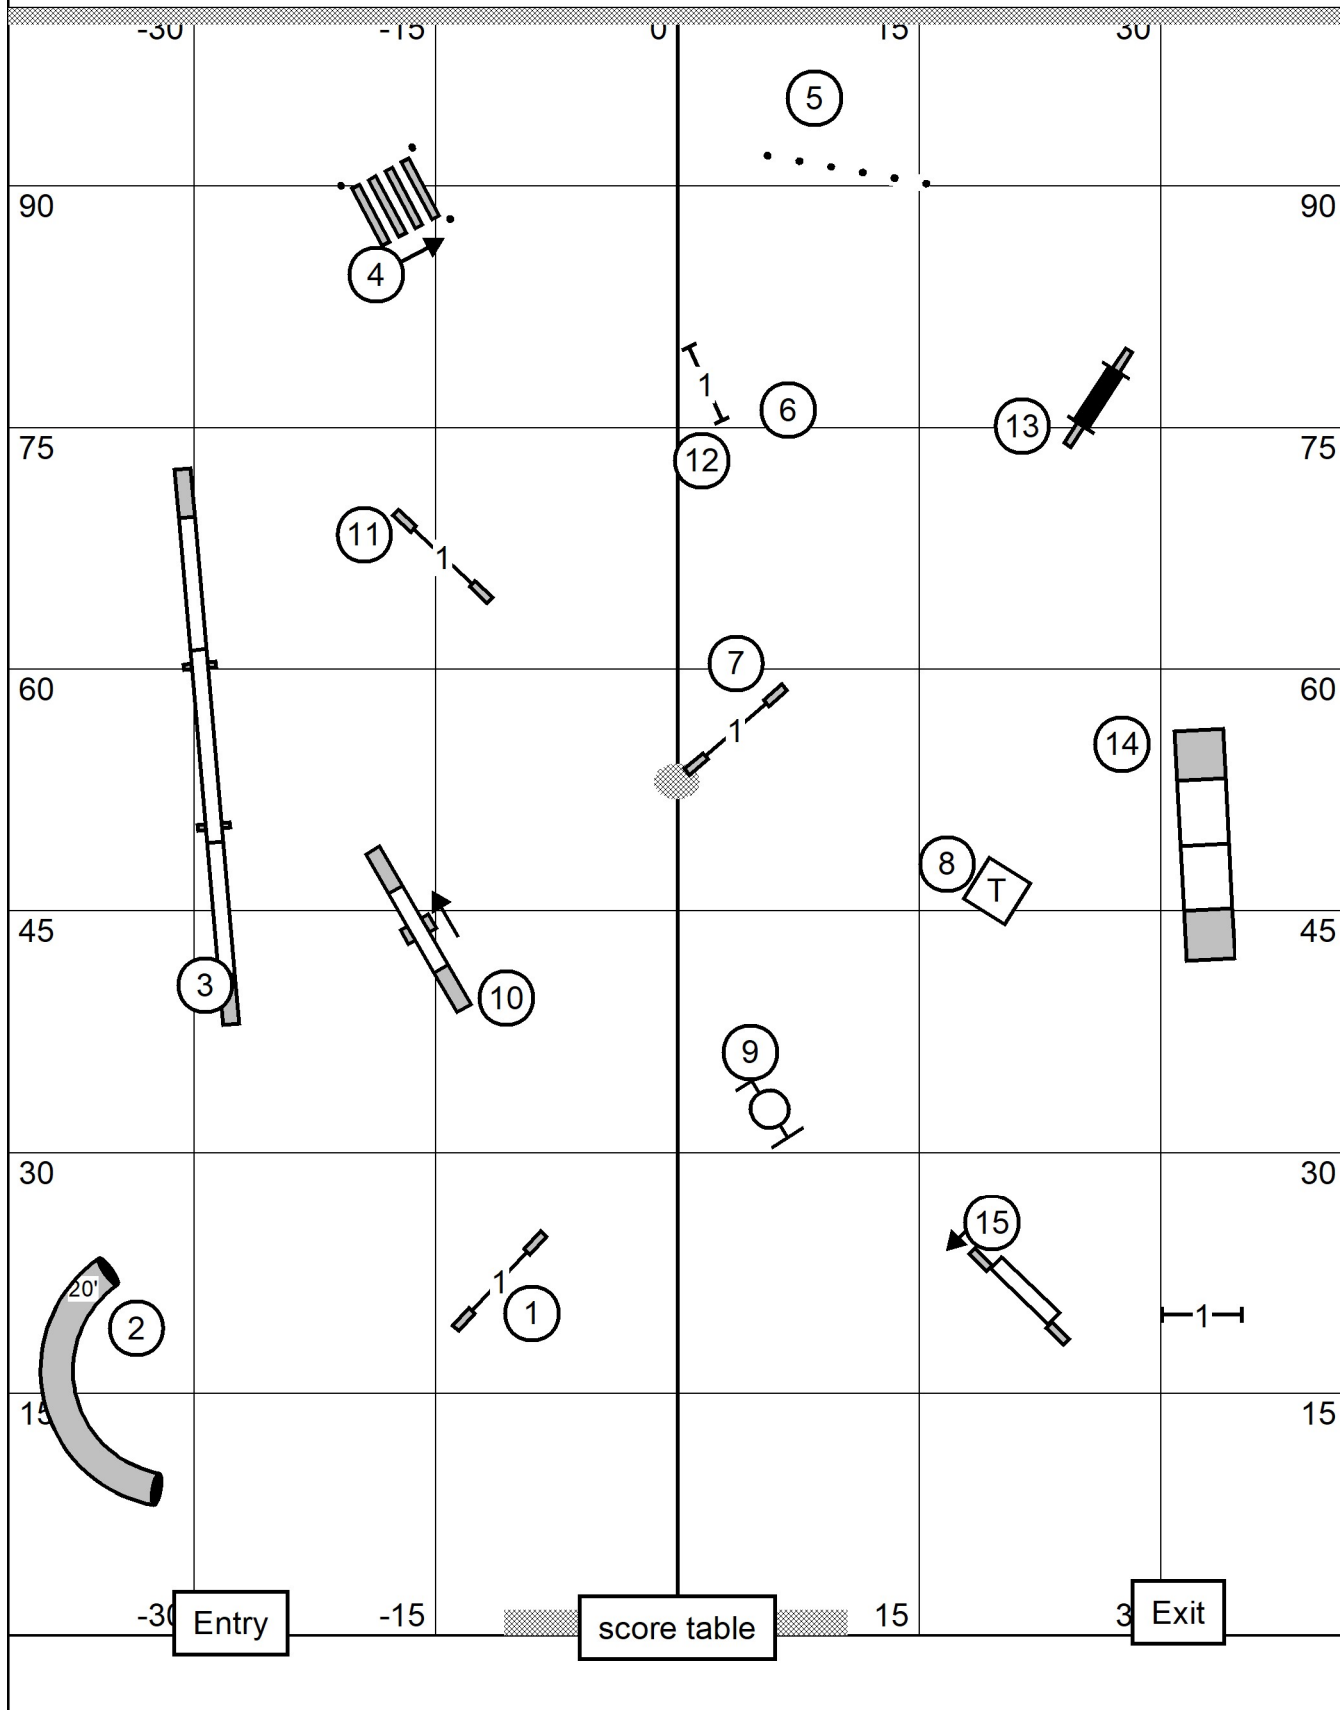

Lower Bucks Dog Training Club
United Dog Training Center
Huntingdon Valley, PA
Sunday, June 8th, 2025

Novice STD
Indoors on Turf
80 x 100 ft
Judge: Andrew Mellon