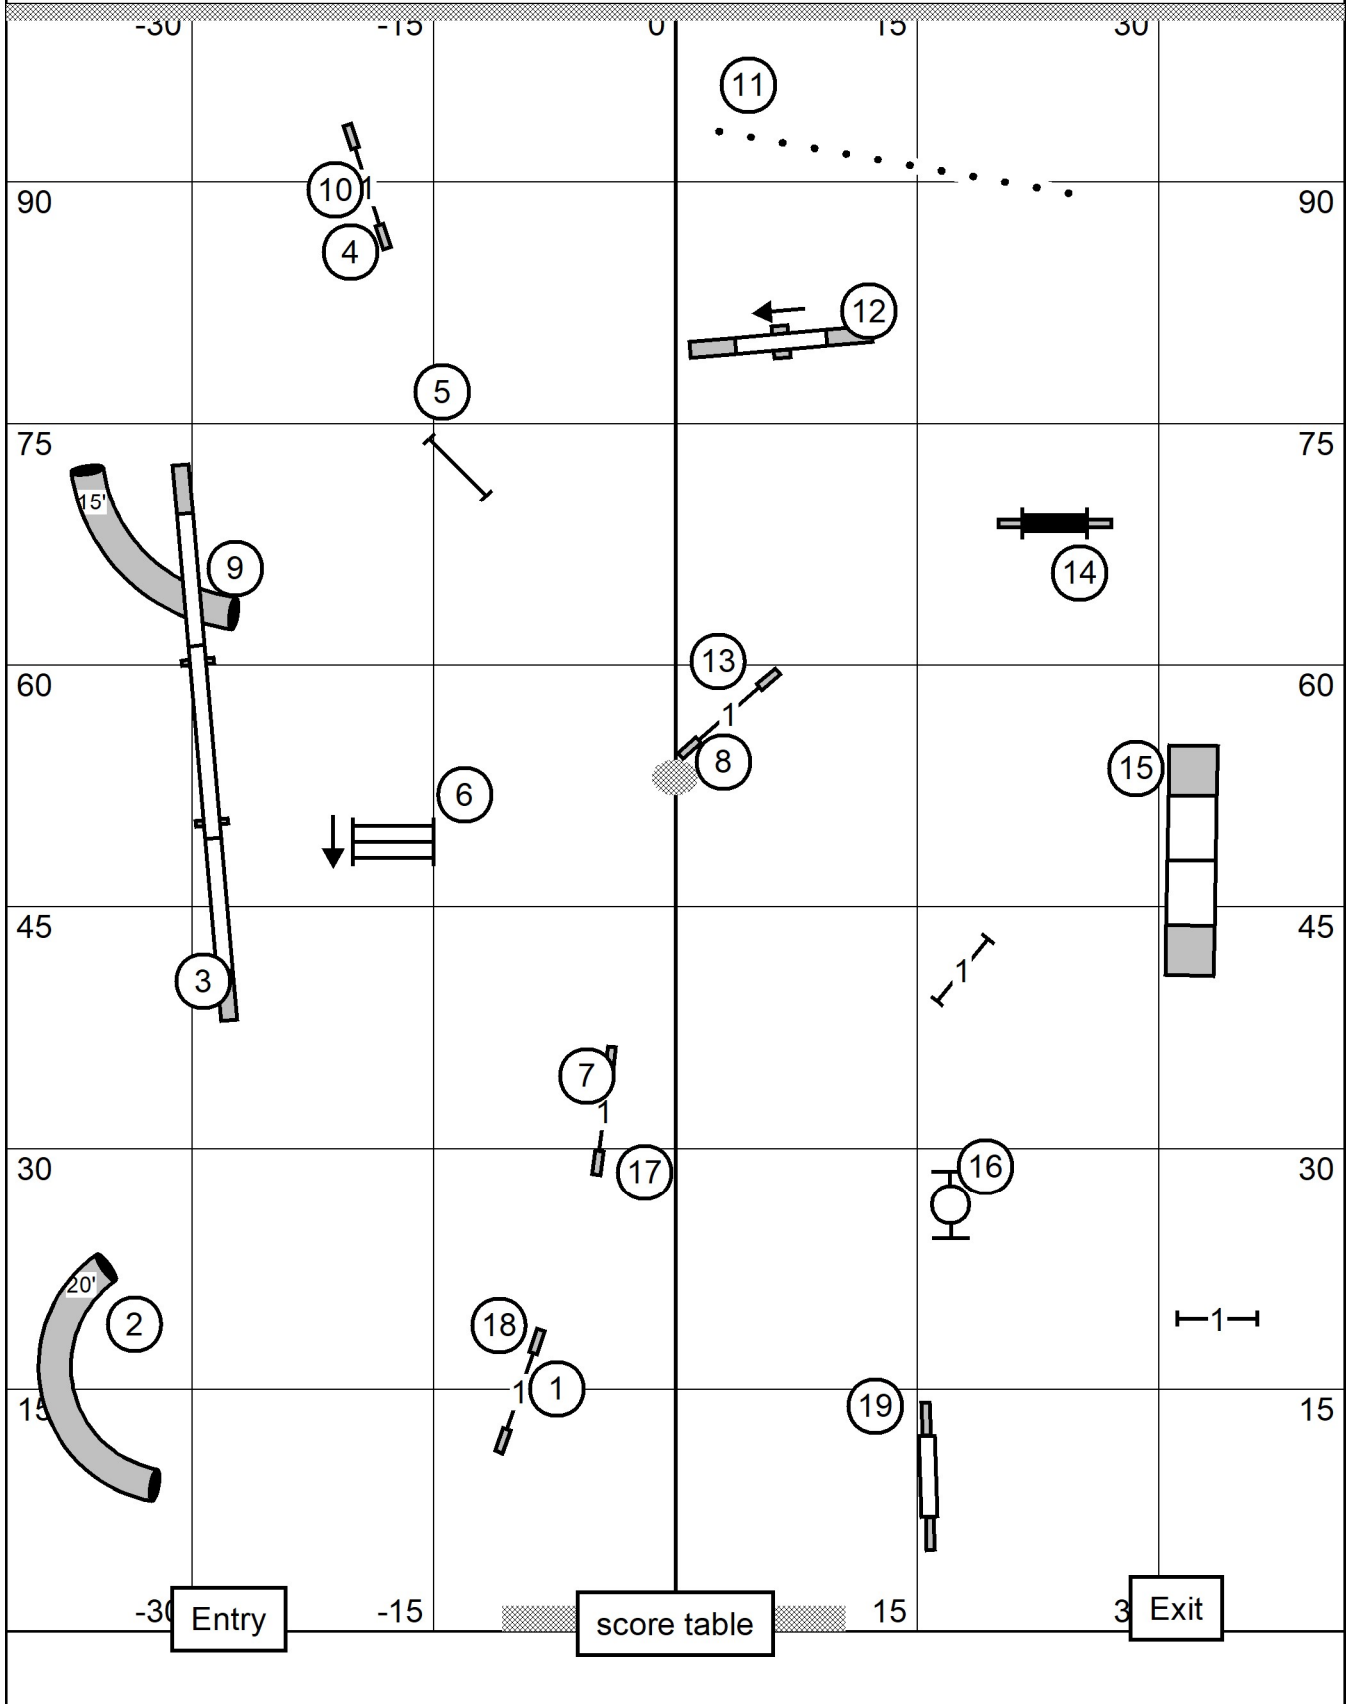

need 20 addit.

55 pts. (15+20 = 35)

Exit

Nov (6) (4)

50 pts. need 20 addit.

Lower Bucks Dog Training Club  
United Dog Training Center  
Huntingdon Valley, PA  
Sunday, June 8th, 2025

**Excellent/Master STD**  
Indoors on Turf  
80 x 100 ft  
Judge: Andrew Mellon