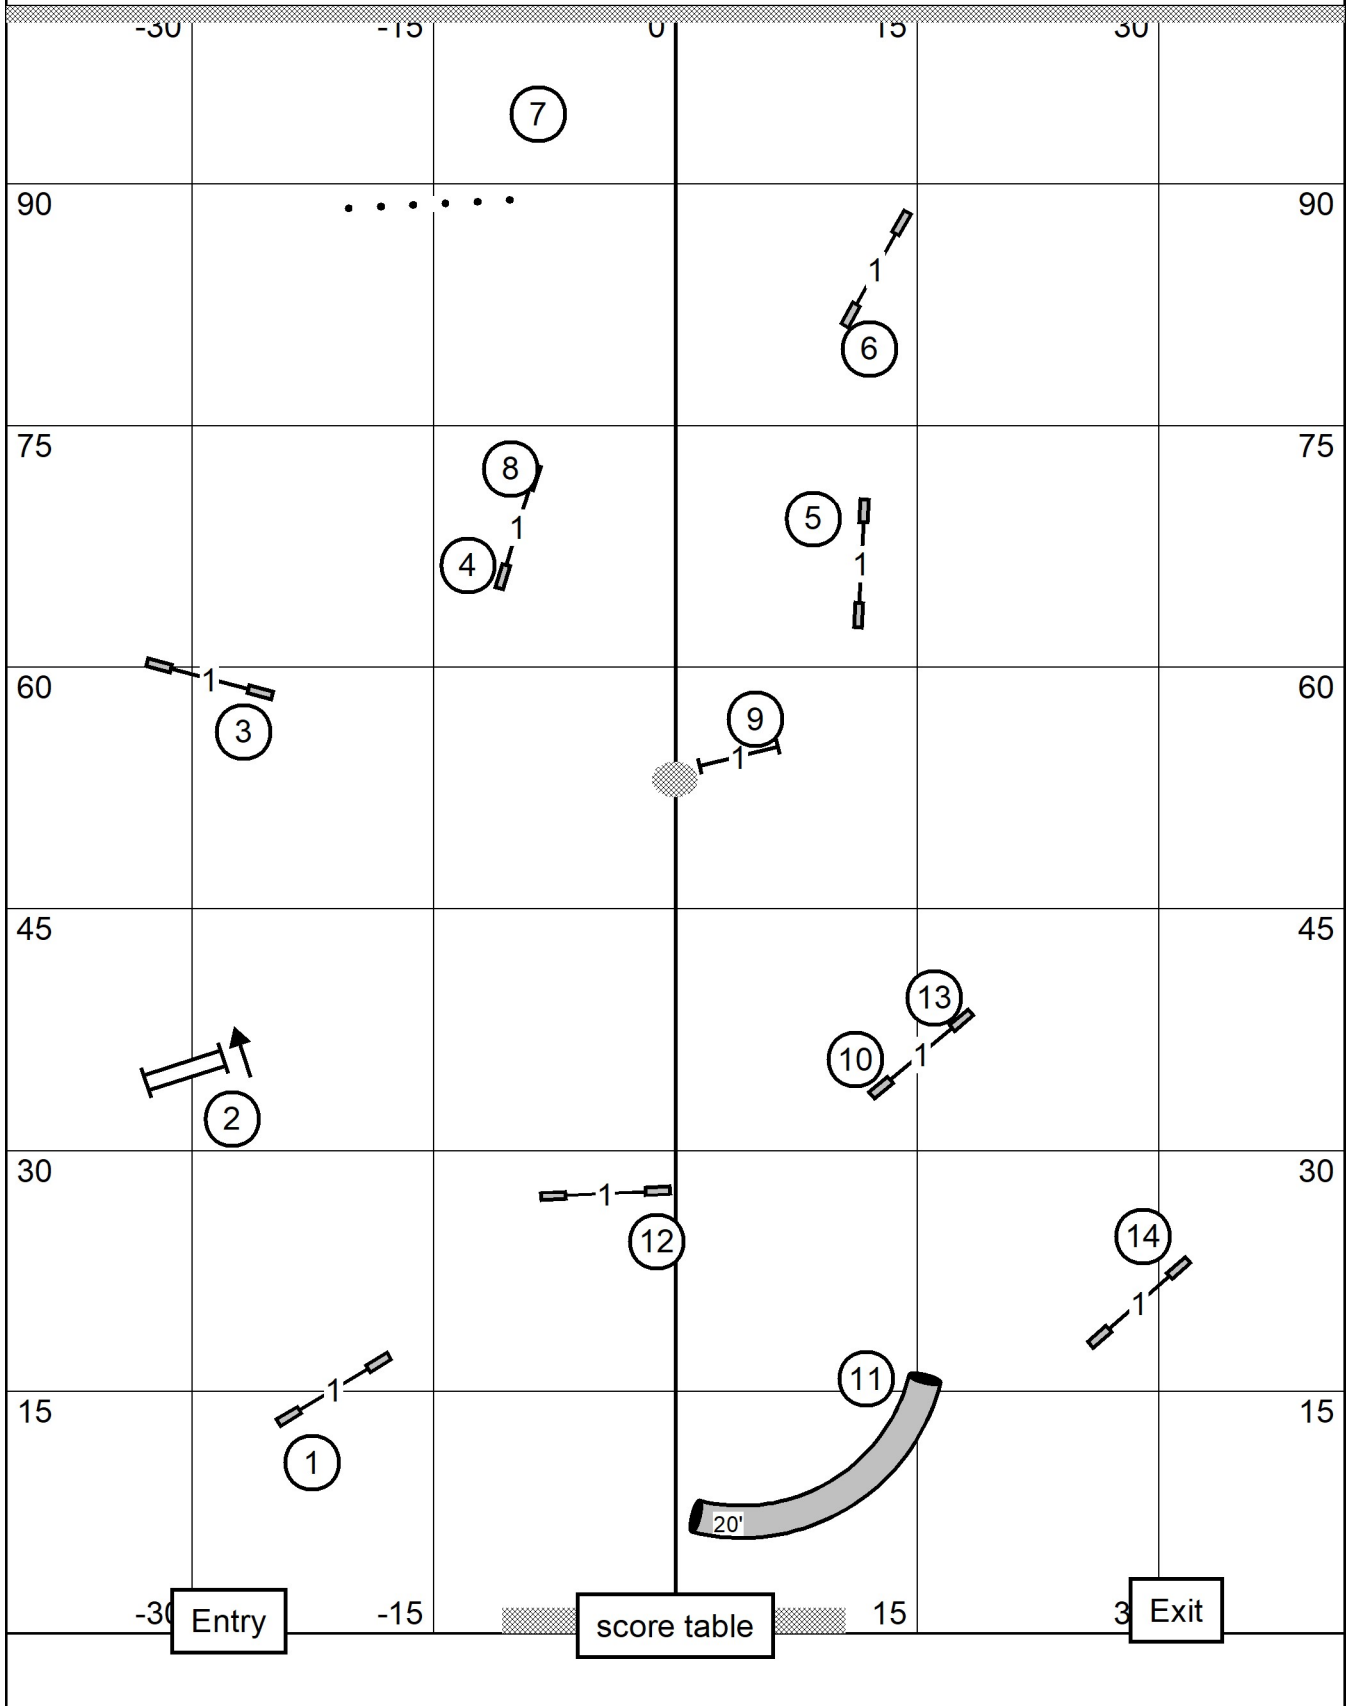

Lower Bucks Dog Training Club
United Dog Training Center
Huntingdon Valley, PA
Saturday, June 7th, 2025

Novice JWW
Indoors on Turf
80 x 100 ft
Judge: Andrew Mellon