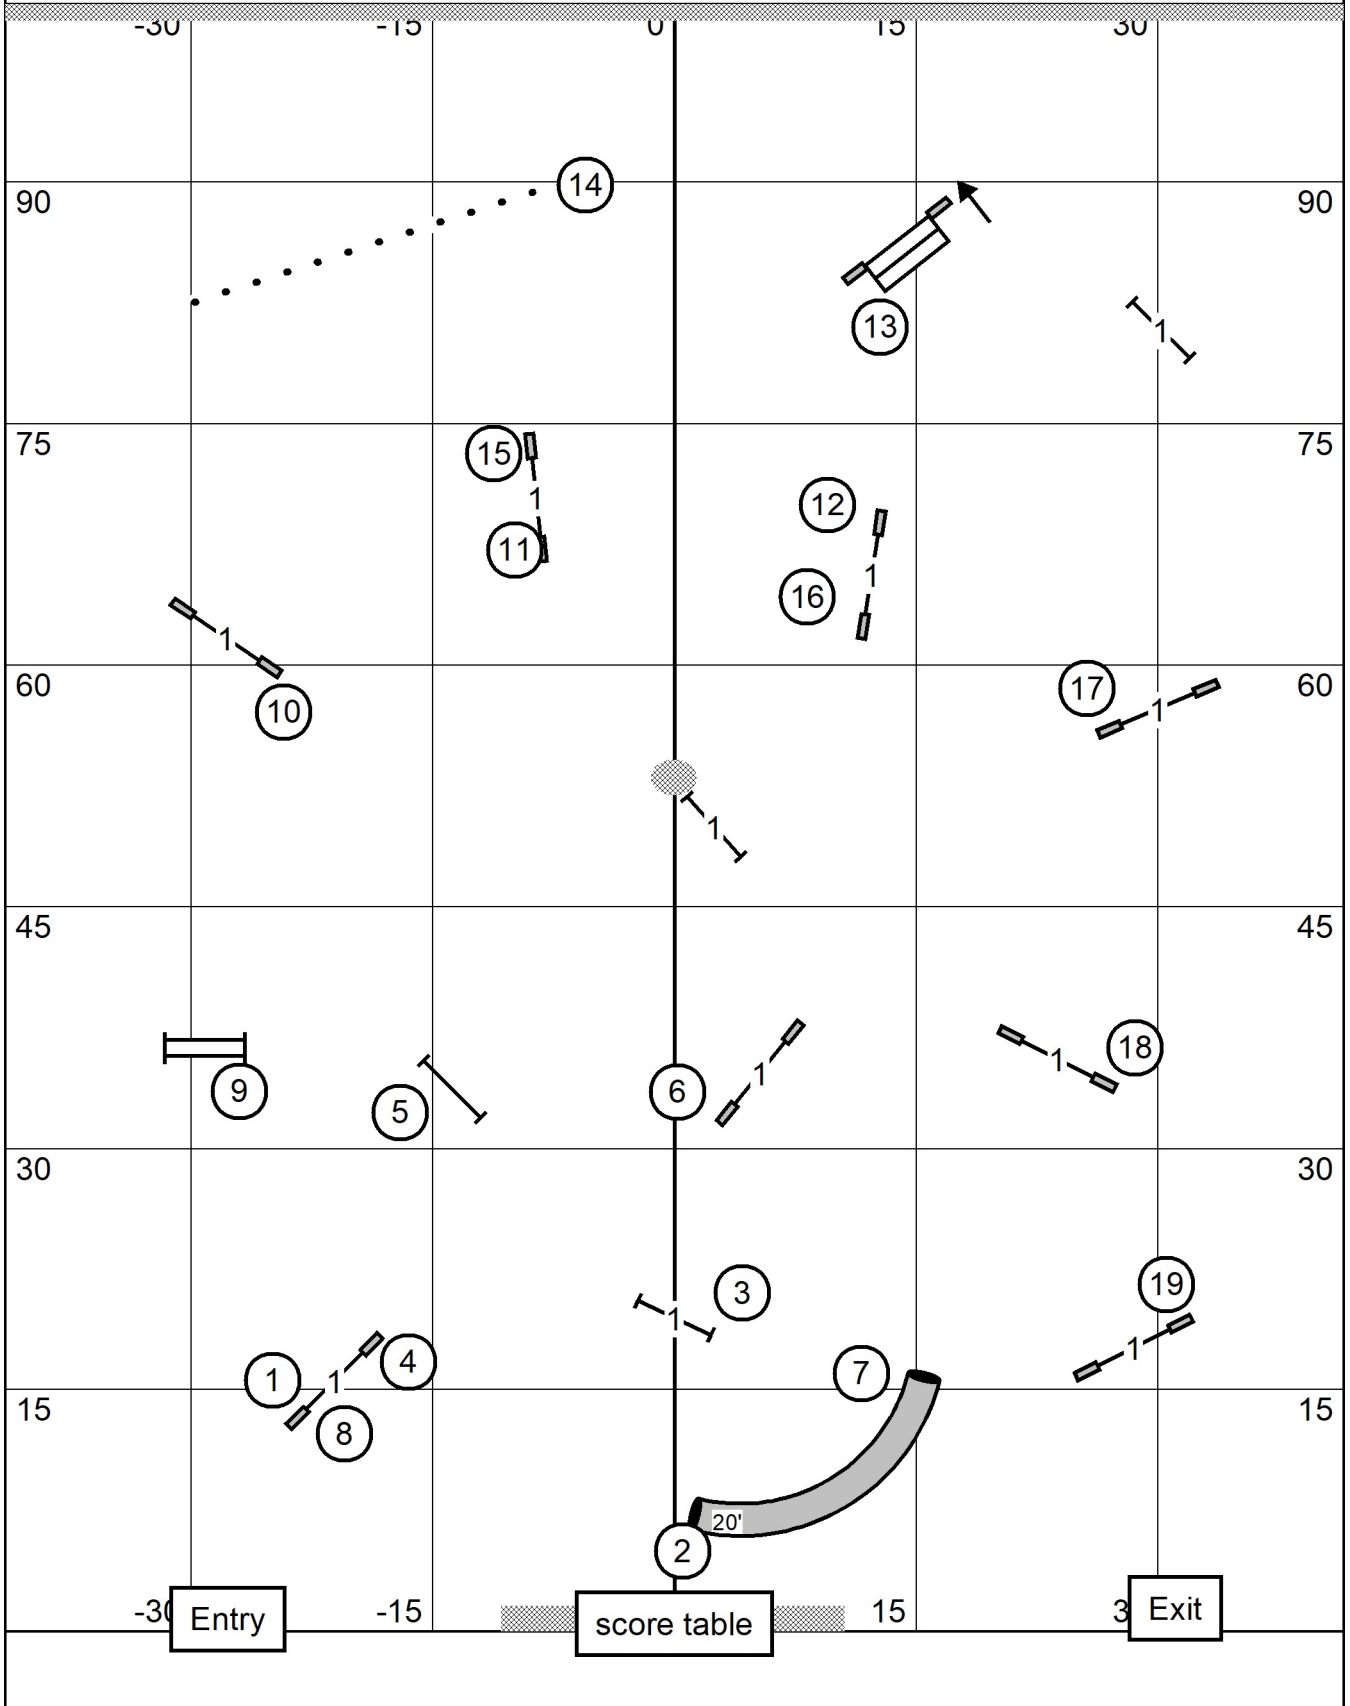

Lower Bucks Dog Training Club
United Dog Training Center
Huntingdon Valley, PA
Saturday, June 7th, 2025

Excellent/Master JWW
Indoors on Turf
80 x 100 ft
Judge: Andrew Mellon