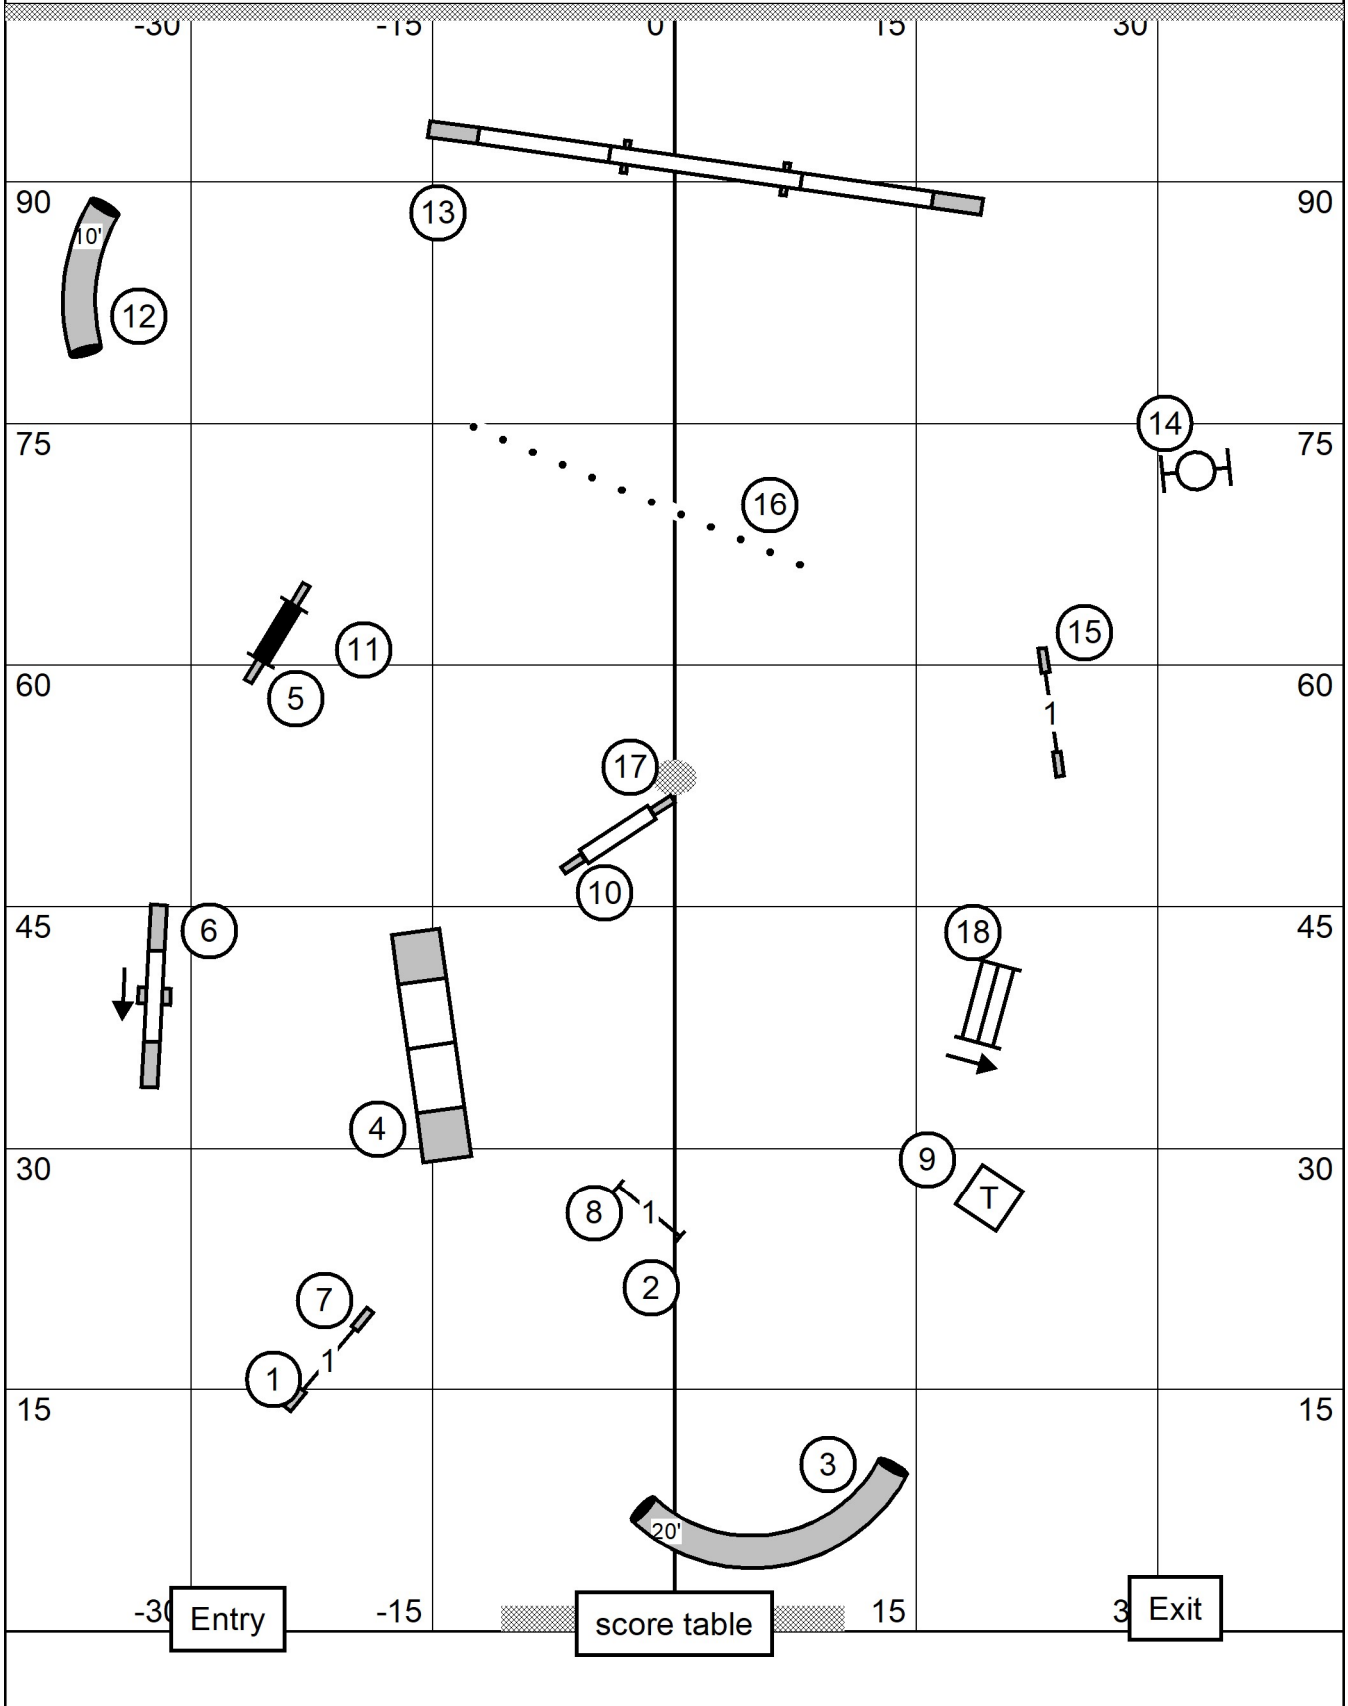

Lower Bucks Dog Training Club
United Dog Training Center
Huntingdon Valley, PA
Saturday, June 7th, 2025

Open STD
Indoors on Turf
80 x 100 ft
Judge: Andrew Mellon