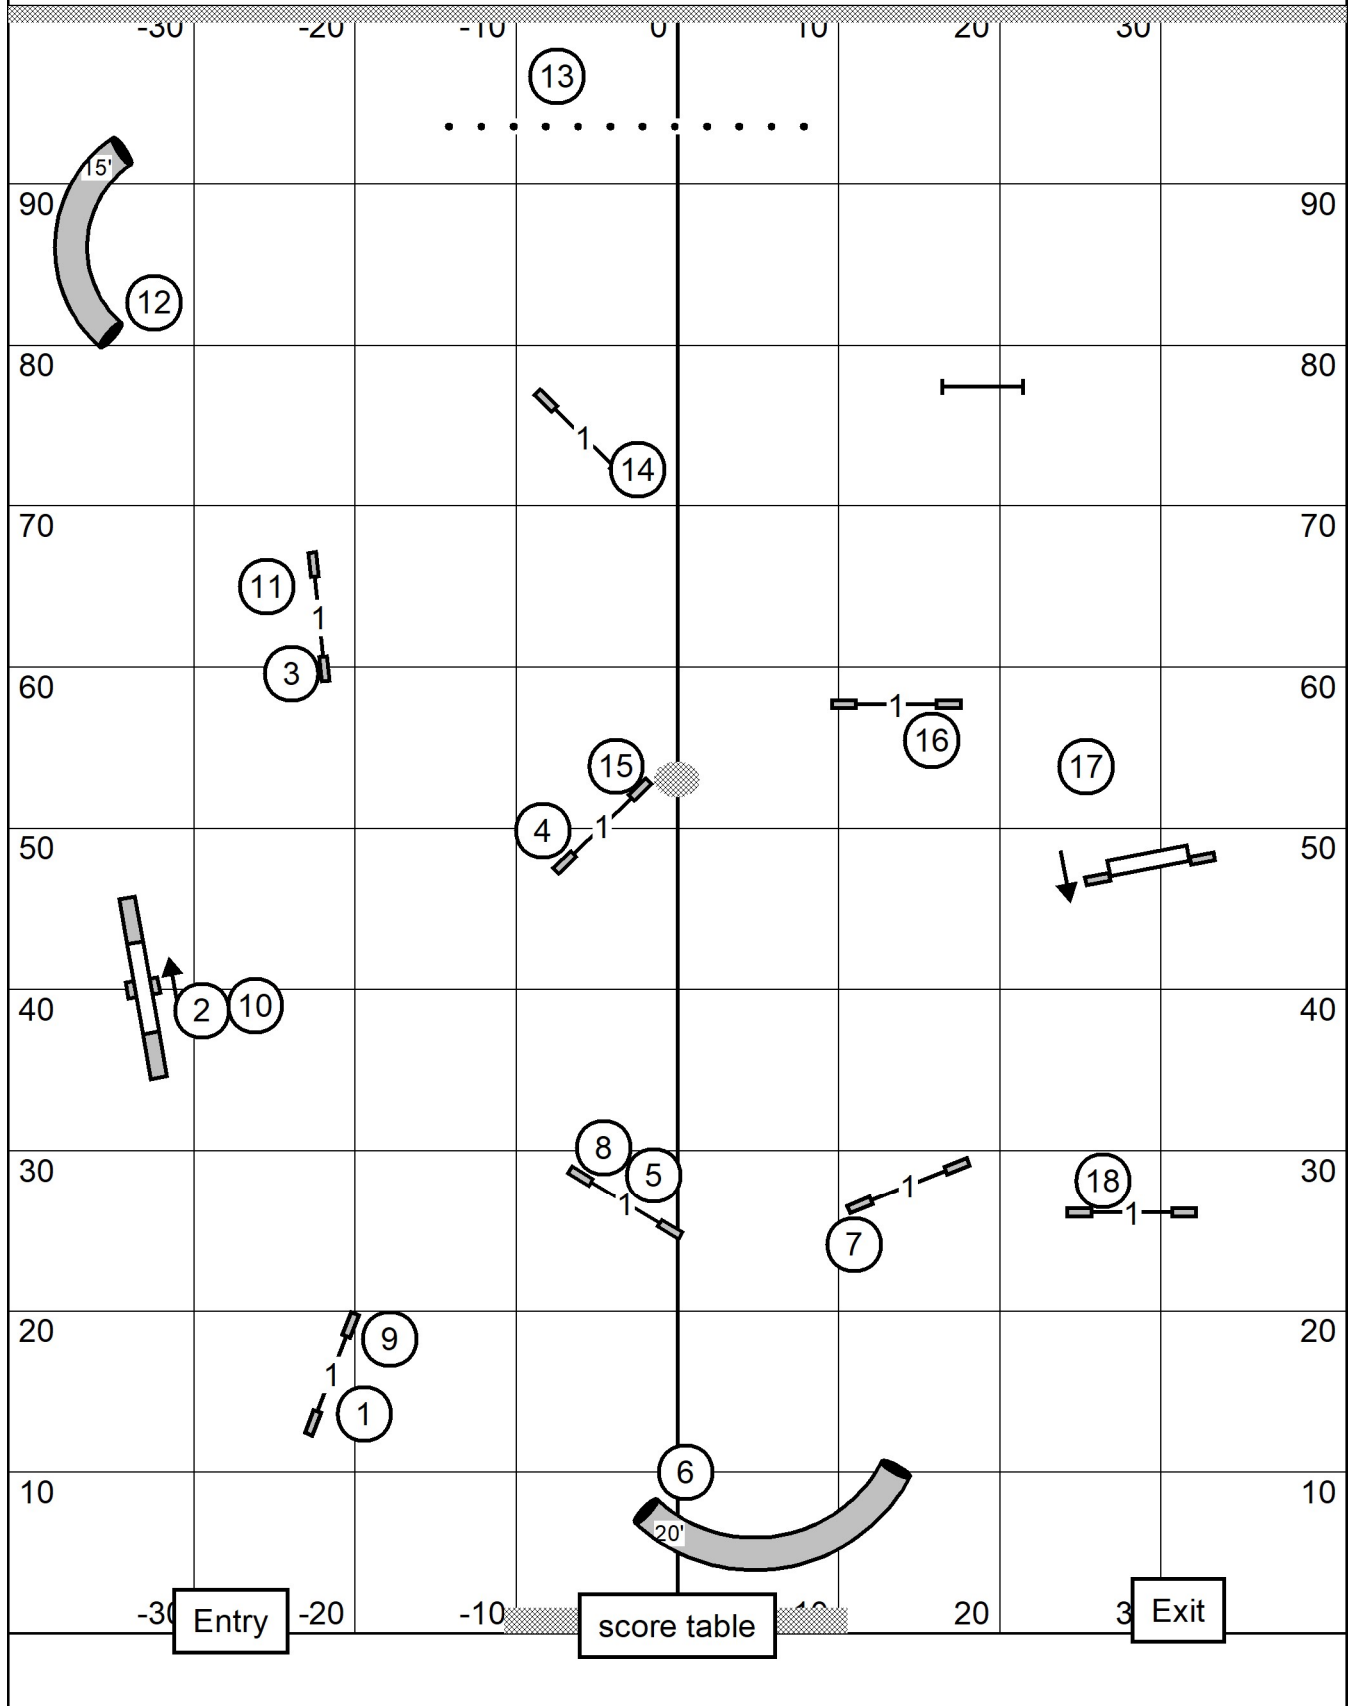

Lower Bucks Dog Training Club
United Dog Training Center
Huntingdon Valley, PA
Saturday, June 7th, 2025

Time2Beat
Indoors on Turf
80 x 100 ft
Judge: Andrew Mellon