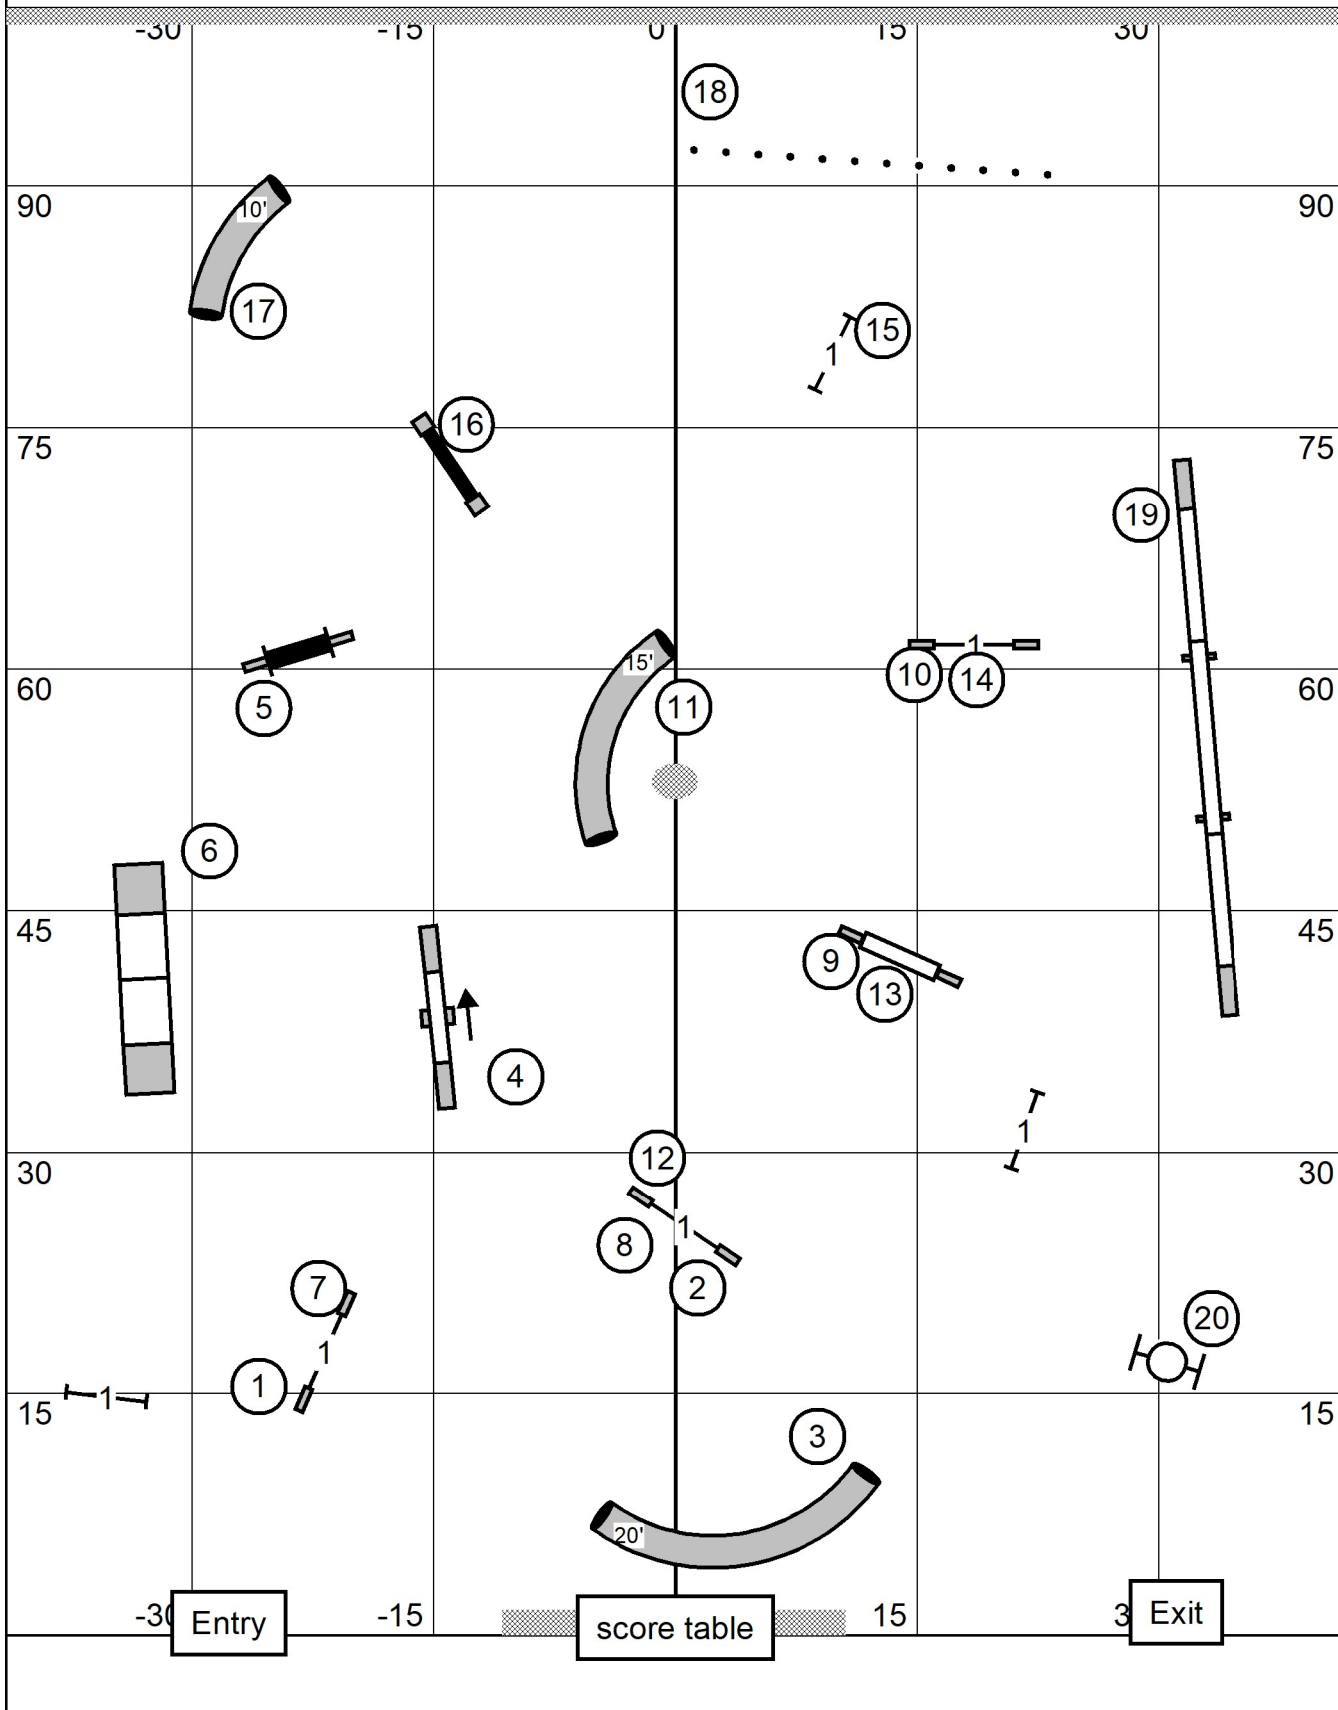

Excellent/Master STD
Indoors on Turf
80 x 100 ft
Judge: Andrew Mellon

Lower Bucks Dog Training Club
 United Dog Training Center
 Lewisberry, PA
 Saturday, June 7th, 2025

FAST (all levels)
 Indoors on Turf
 80 x 100 ft
 Judge: Andrew Mellon

Entry

Exc/Mas (7) (3) (4)

60 pts (14+20 = 34)

score table

Open (7) (3) (4)

55 pts. (14+20 = 34)

Exit

Nov (7) (3)
 or (3) (7)