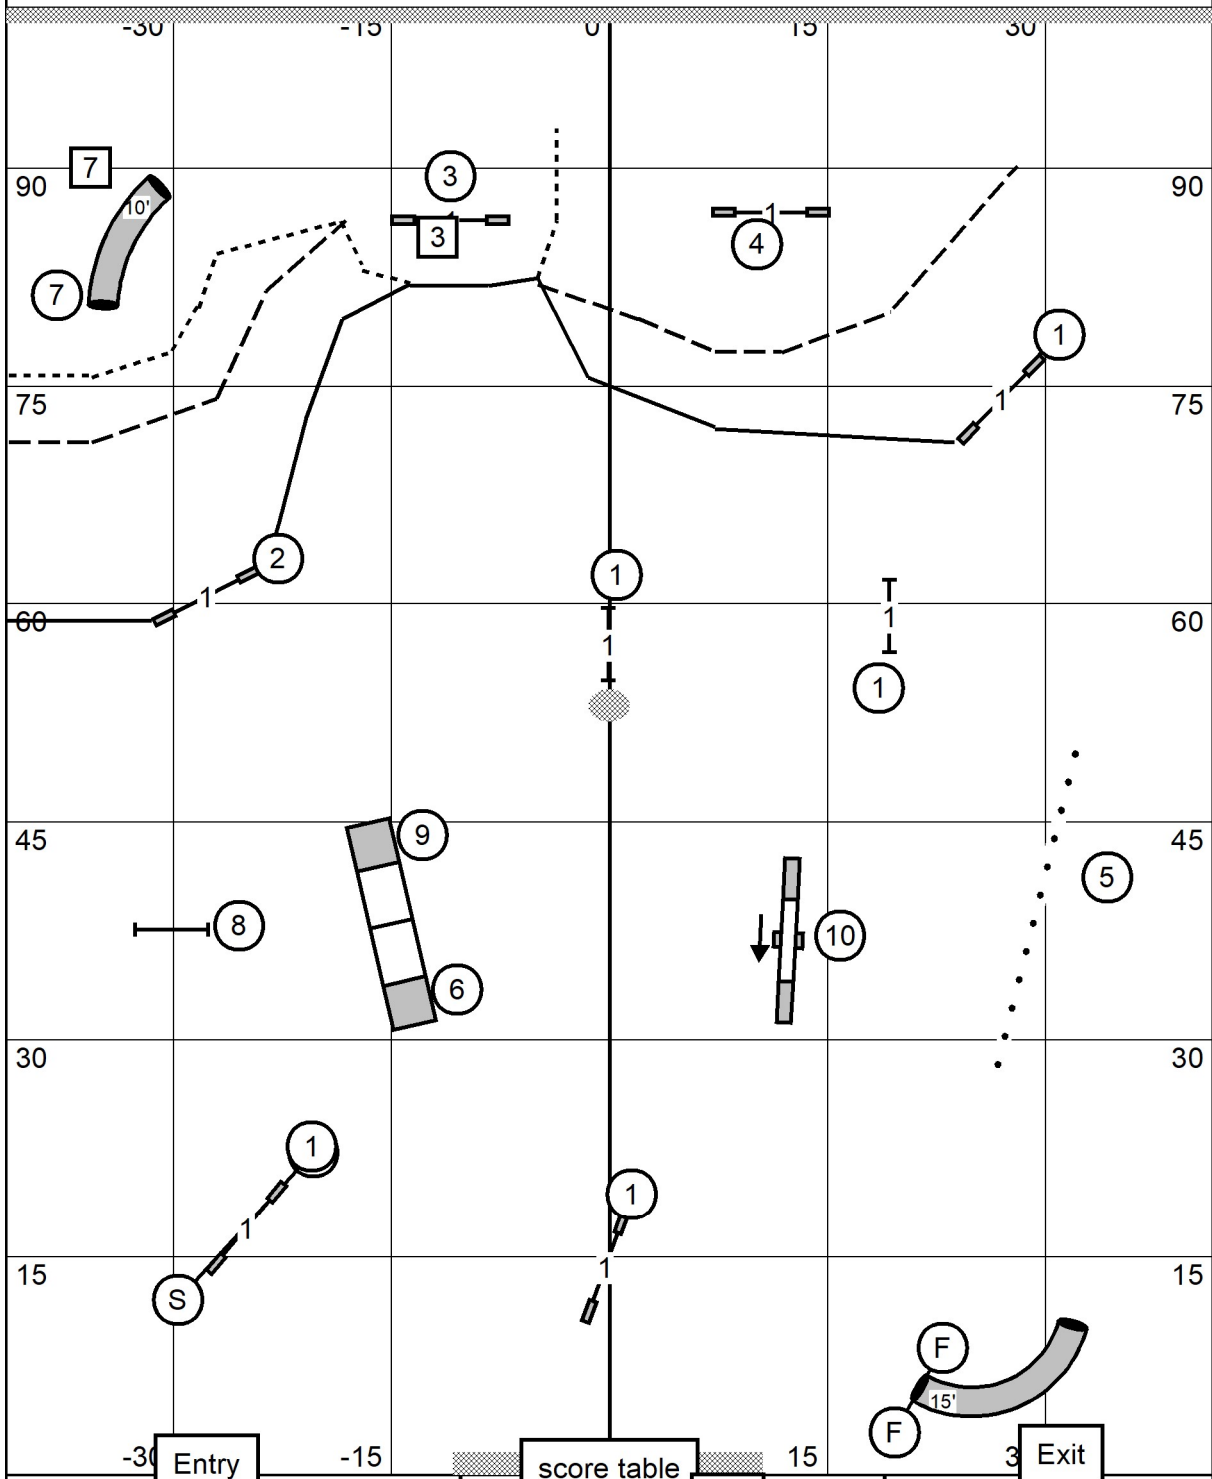

Excellent/Master STD
Indoors on Turf
80 x 100 ft
Judge: Andrew Mellon

Lower Bucks Dog Training Club
 United Dog Training Center
 Lewisberry, PA
 Saturday, June 7th, 2025

FAST (all levels)
 Indoors on Turf
 80 x 100 ft
 Judge: Andrew Mellon

Entry

Exc/Mas (7) (3) (4)

60 pts (14+20 = 34)

score table

Open (7) (3) (4)

55 pts. (14+20 = 34)

Exit

Nov (7) (3)
 or (3) (7)