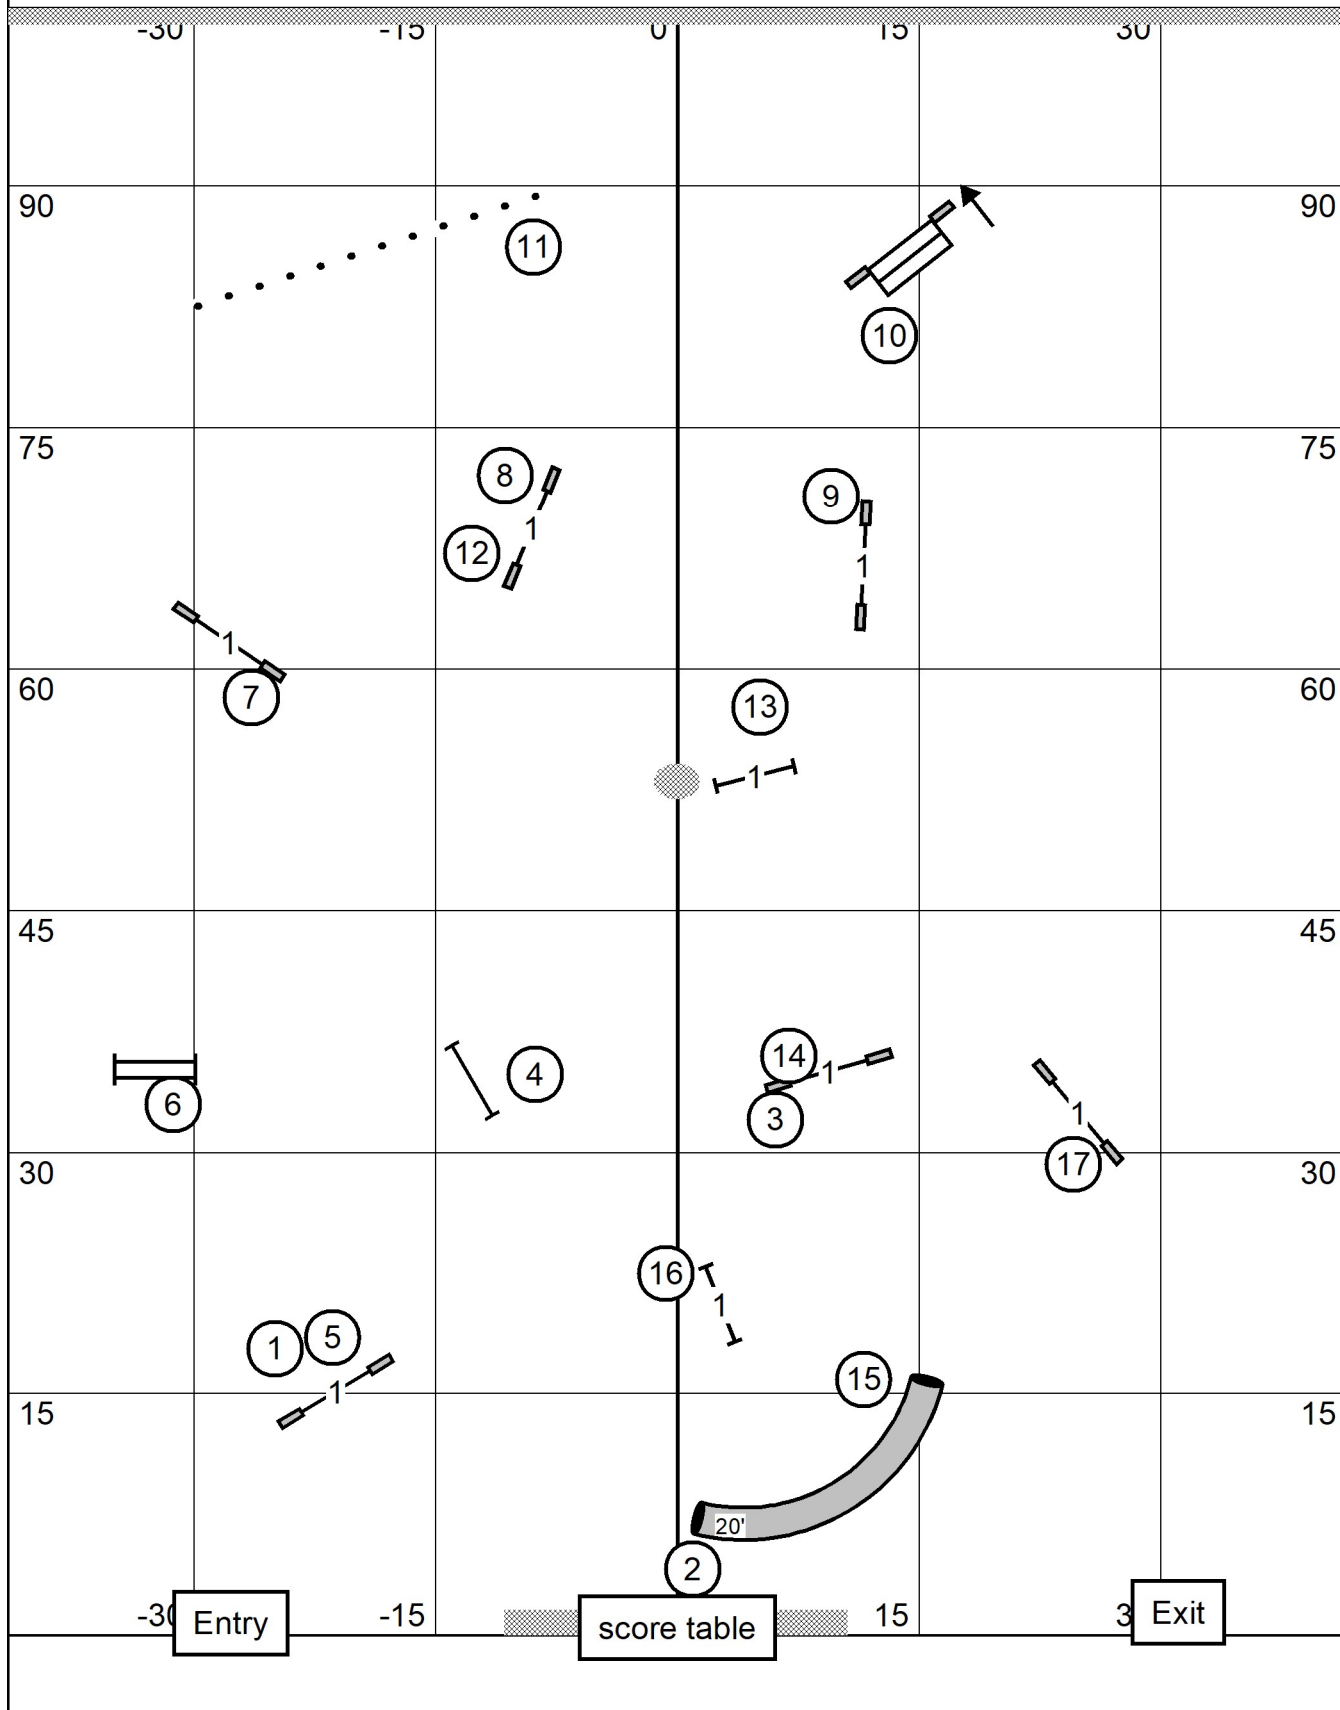

Lower Bucks Dog Training Club
United Dog Training Center
Huntingdon Valley, PA
Saturday, June 7th, 2025

Open JWW
Indoors on Turf
80 x 100 ft
Judge: Andrew Mellon