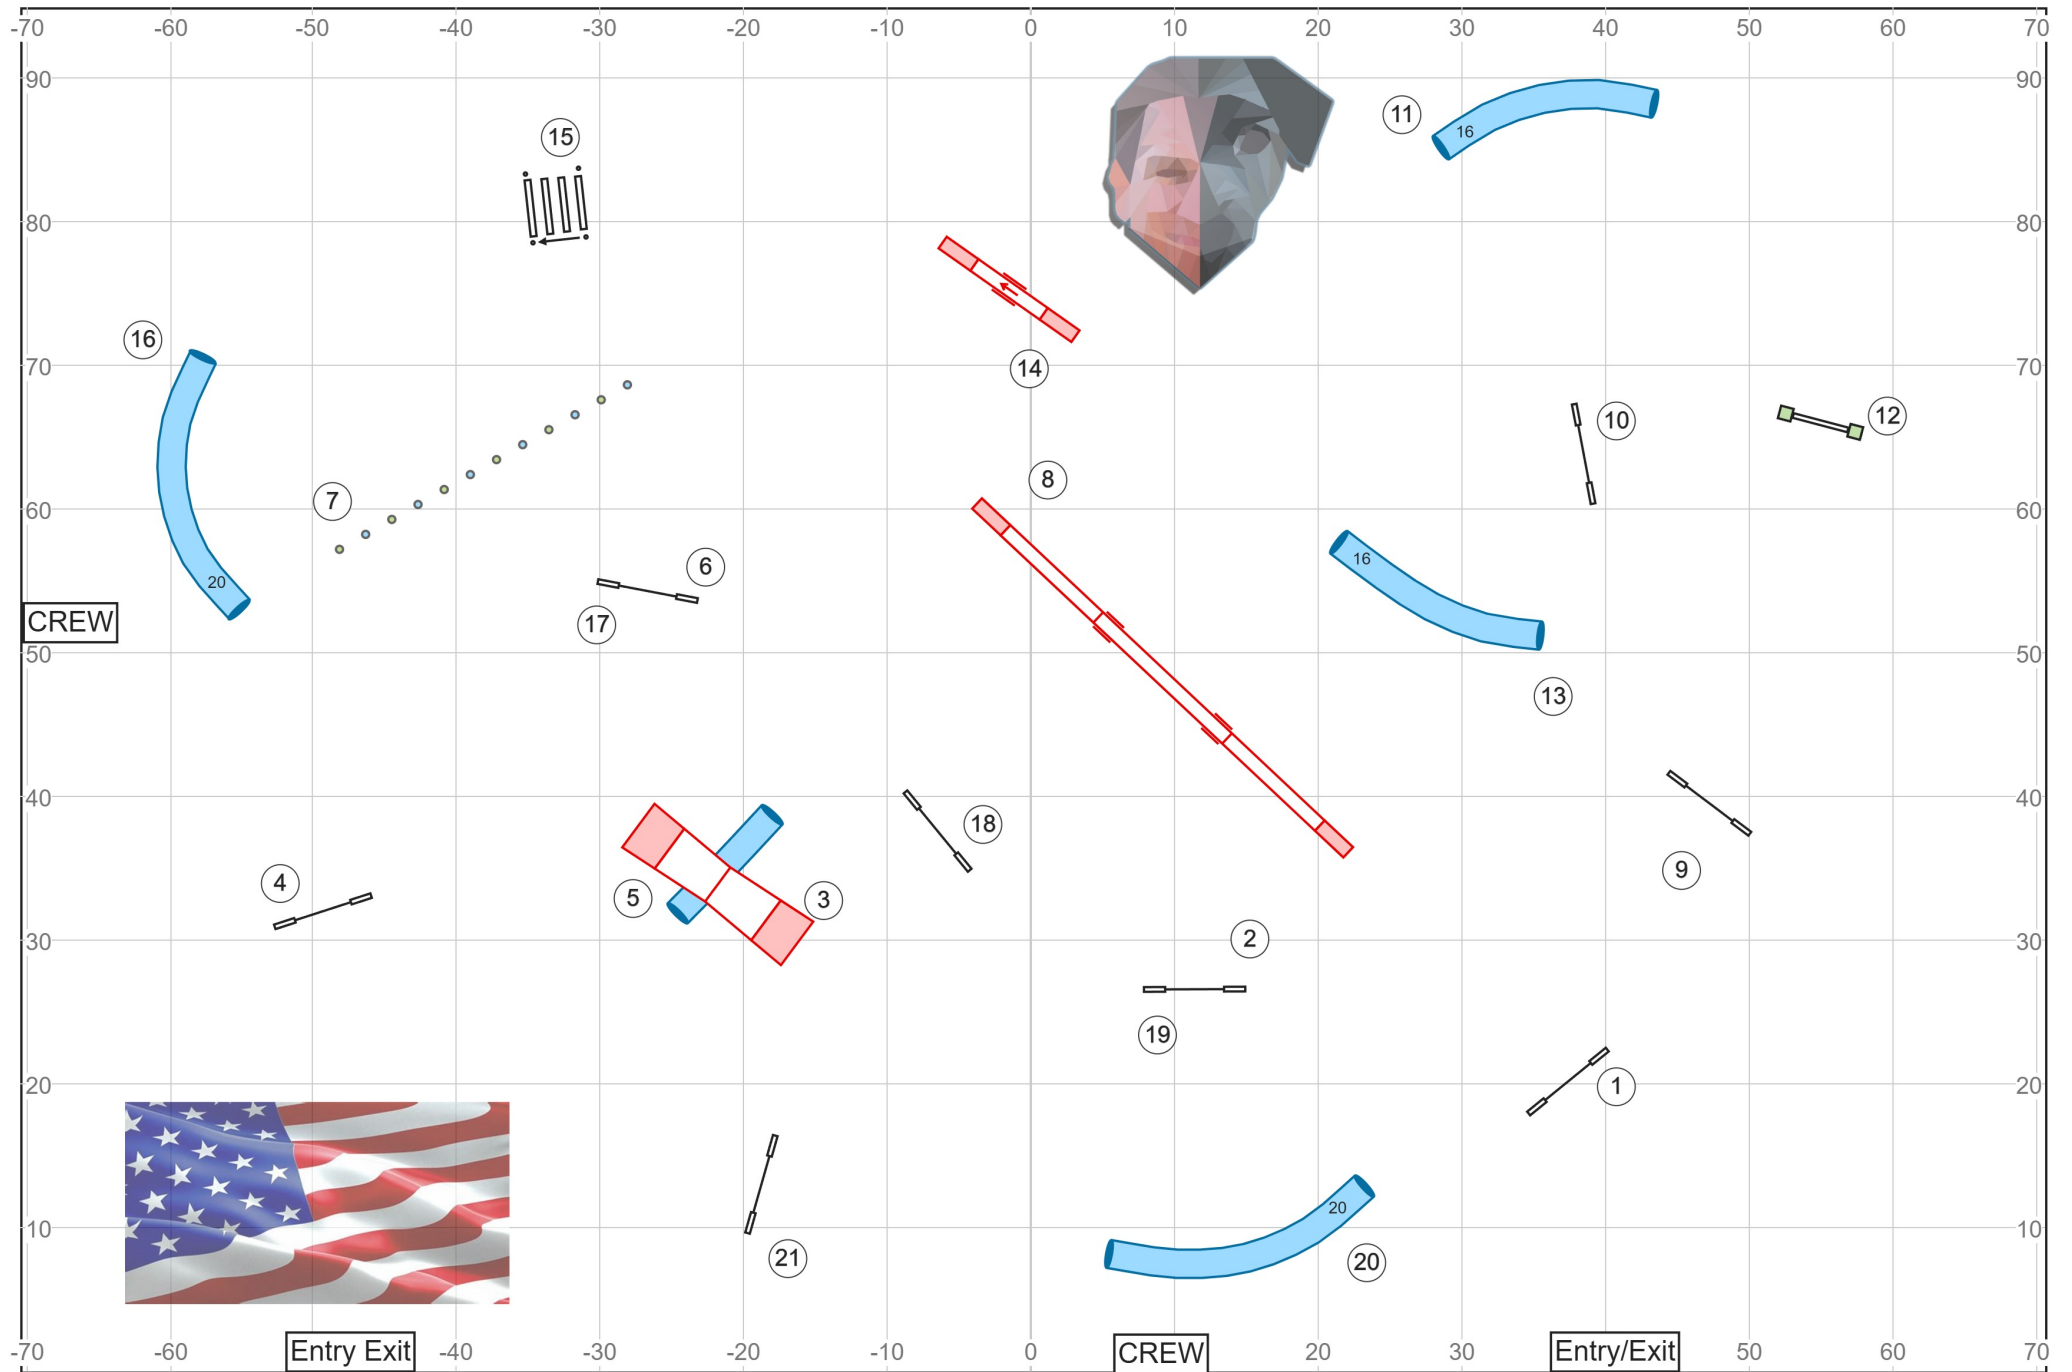

Kruisin' Kanines Agility Club / Southampton Twp, NJ - 6.28.25 - AKC ISC A2 - J Ruza / G Fontaine

Path length (ft): 639.9

Kruisin' Kanines Agility Club / Southampton Twp, NJ - 6.28.25 - AKC ISC A3 - J Ruza / G Fontaine

Path length (ft): 718.8

Kruisin' Kanines Agility Club / Southampton Twp, NJ - 6.28.25 - AKC ISC J1 - J Ruza / G Fontaine

- | |
|--------------|
| Equipment |
| 25 Jumps |
| Wall |
| Long Jump |
| Spread Jump |
| DW |
| Teeter |
| Aframe |
| Weaves |
| 3 5m tunnels |
| 2 6m tunnels |
| 1 3m tunnel |

Path length (ft): 466.3

Kruisin' Kanines Agility Club / Southampton Twp, NJ - 6.28.25 - AKC ISC J2 - J Ruza / G Fontaine

- | |
|--------------|
| Equipment |
| 25 Jumps |
| Wall |
| Long Jump |
| Spread Jump |
| DW |
| Teeter |
| Aframe |
| Weaves |
| 3 5m tunnels |
| 2 6m tunnels |
| 1 3m tunnel |

Path length (ft): 630.2