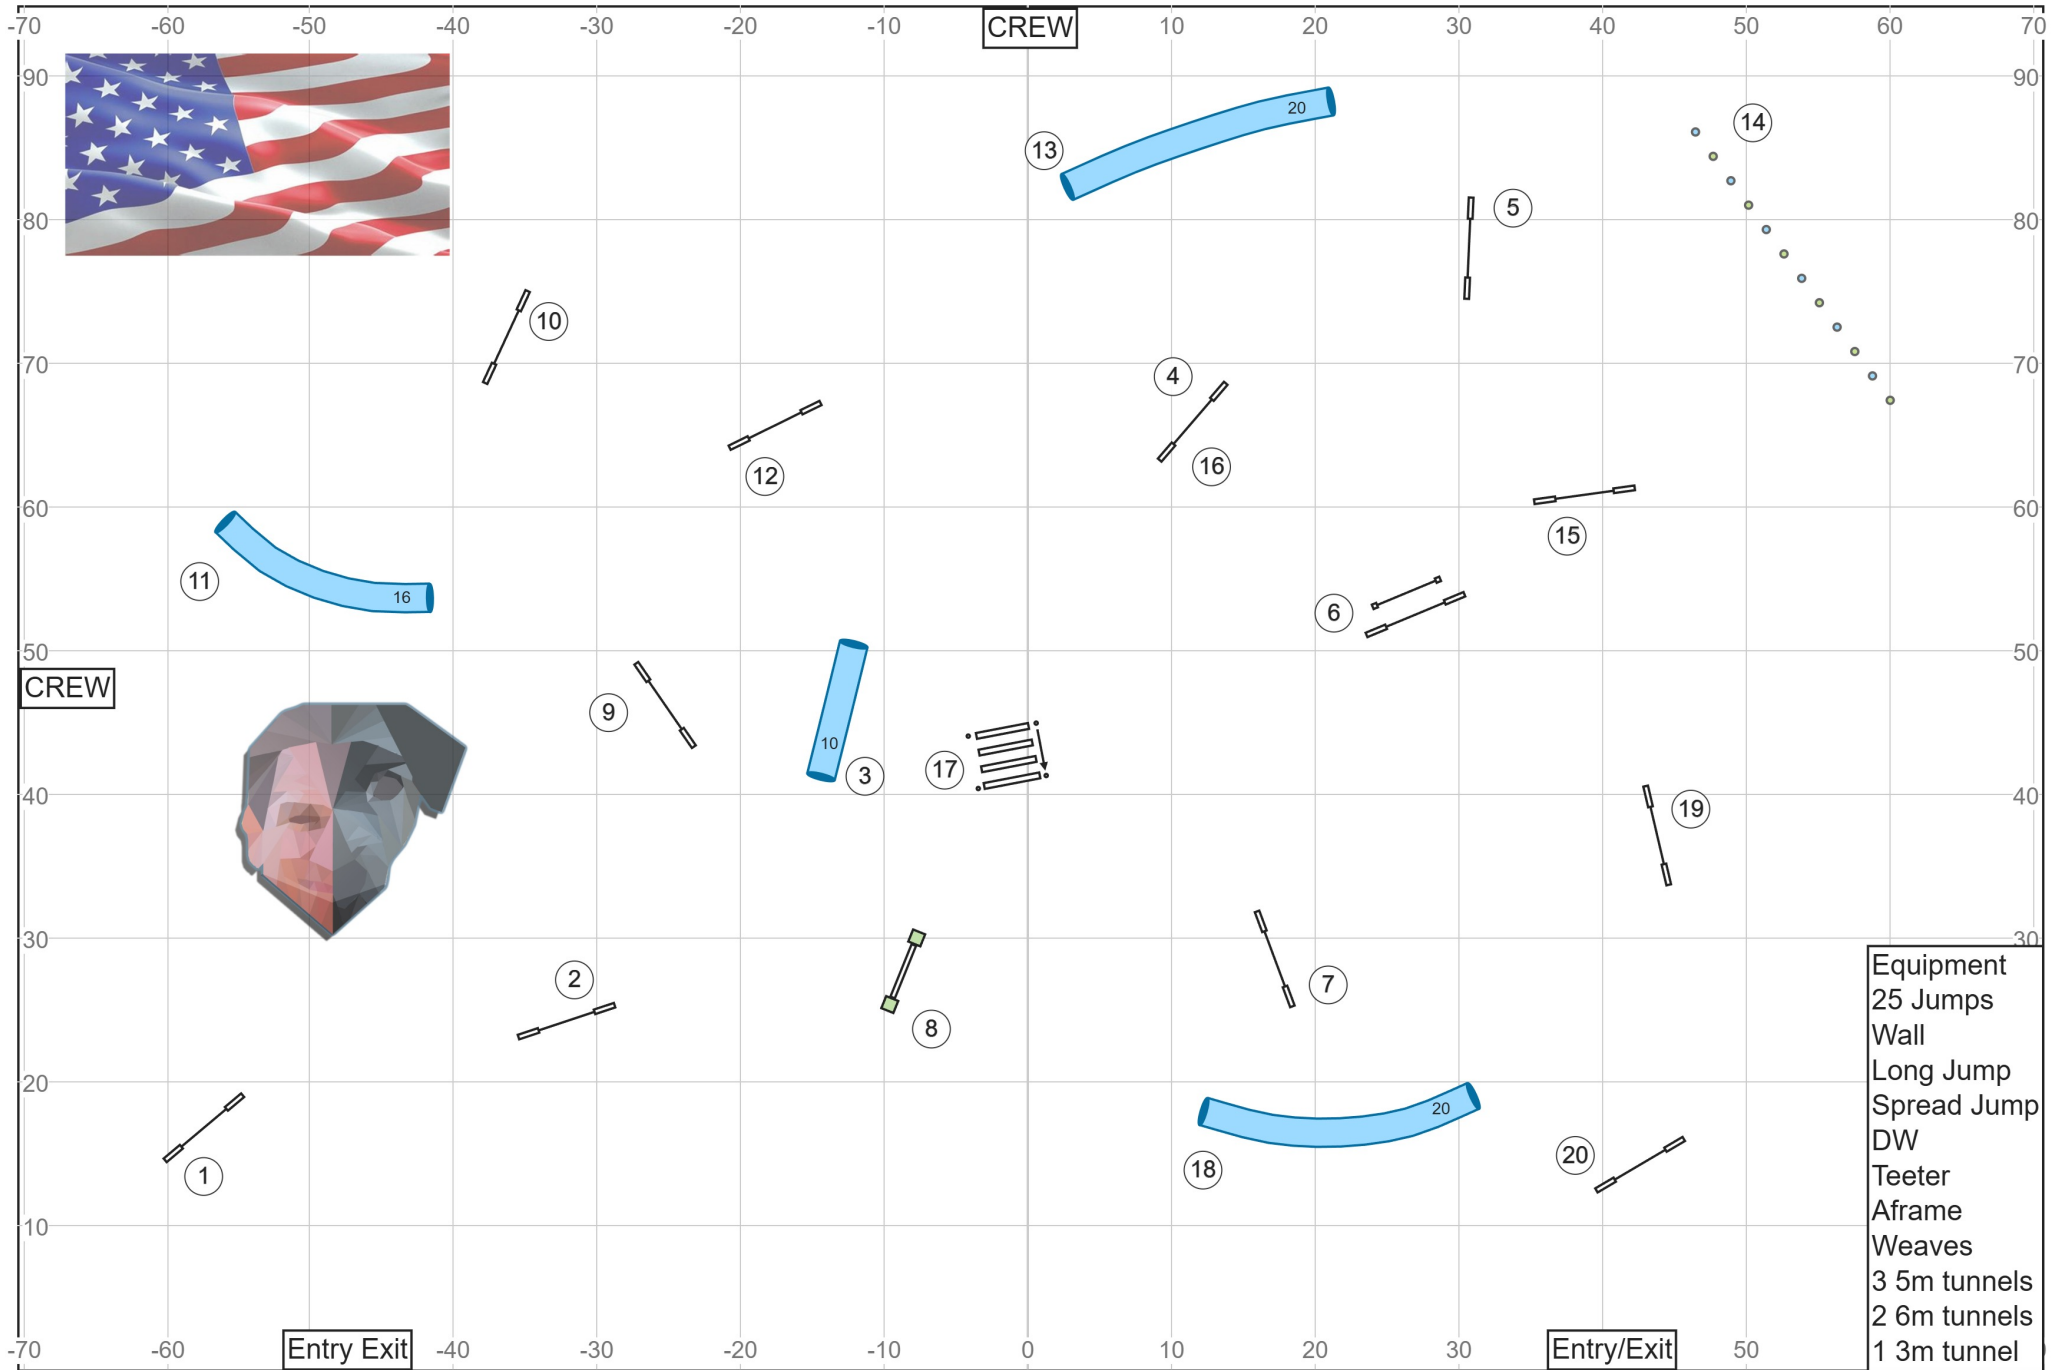

Path length (ft): 718.8

Kruisin' Kanines Agility Club / Southampton Twp, NJ - 6.28.25 - AKC ISC J1 - J Ruza / G Fontaine

- | |
|--------------|
| Equipment |
| 25 Jumps |
| Wall |
| Long Jump |
| Spread Jump |
| DW |
| Teeter |
| Aframe |
| Weaves |
| 3 5m tunnels |
| 2 6m tunnels |
| 1 3m tunnel |

Path length (ft): 466.3

Kruisin' Kanines Agility Club / Southampton Twp, NJ - 6.28.25 - AKC ISC J2 - J Ruza / G Fontaine

- | |
|--------------|
| Equipment |
| 25 Jumps |
| Wall |
| Long Jump |
| Spread Jump |
| DW |
| Teeter |
| Aframe |
| Weaves |
| 3 5m tunnels |
| 2 6m tunnels |
| 1 3m tunnel |

Path length (ft): 569.8

Kruisin' Kanines Agility Club / Southampton Twp, NJ - 6.28.25 - AKC ISC J3 - J Ruza / G Fontaine

- Equipment
- 25 Jumps
- Wall
- Long Jump
- Spread Jump
- DW
- Teeter
- Aframe
- Weaves
- 3 5m tunnels
- 2 6m tunnels
- 1 3m tunnel

Path length (ft): 630.2