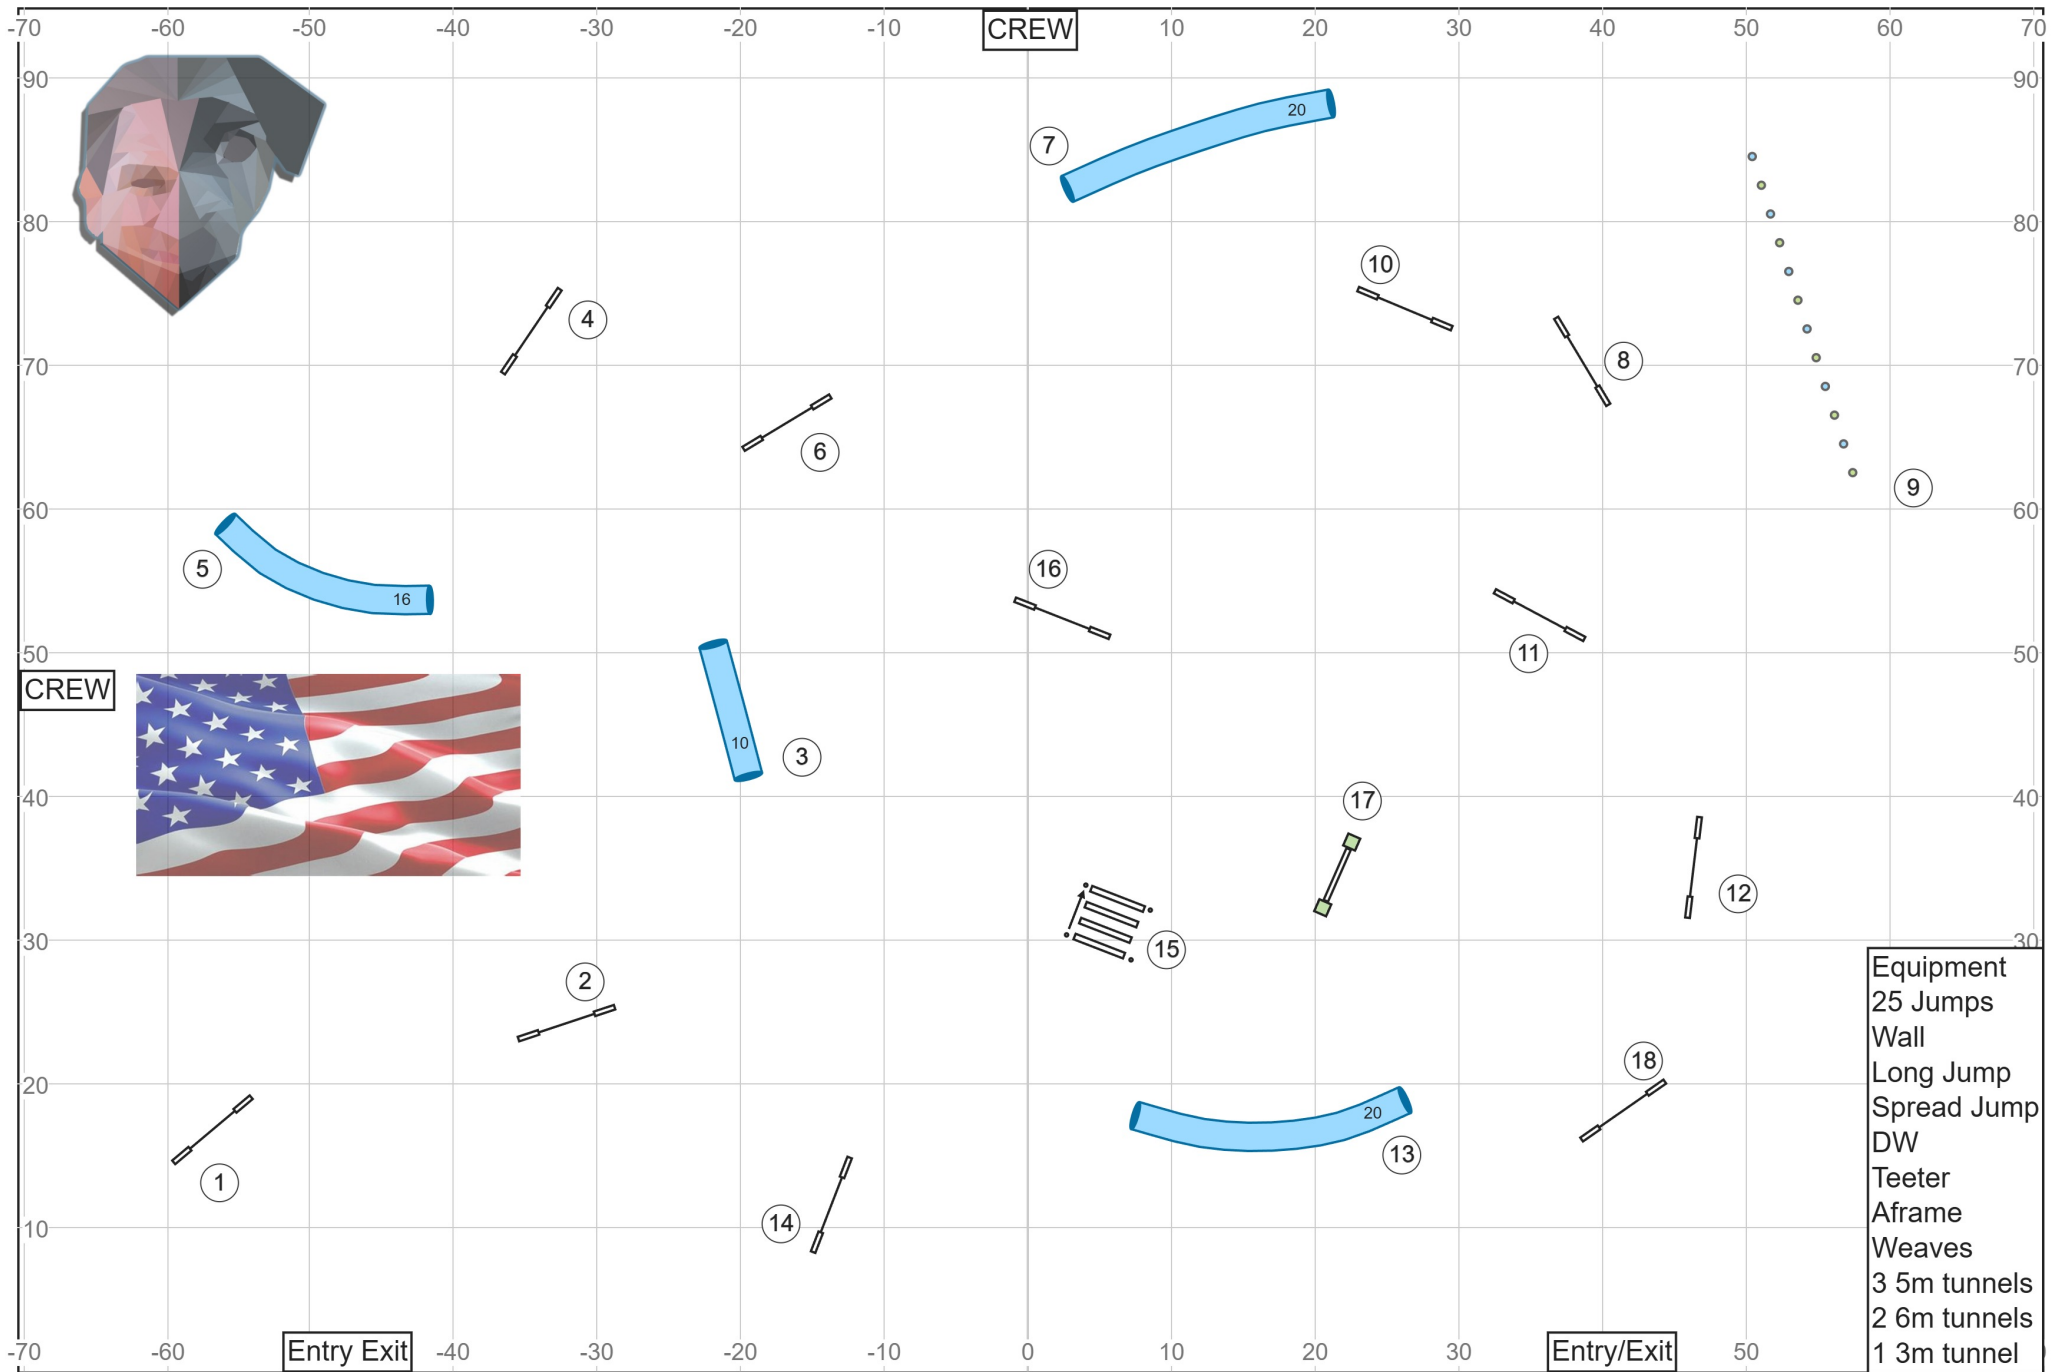

Kruisin' Kanines Agility Club / Southampton Twp, NJ - 6.28.25 - AKC ISC A2 - J Ruza / G Fontaine

Path length (ft): 639.9

Kruisin' Kanines Agility Club / Southampton Twp, NJ - 6.28.25 - AKC ISC A3 - J Ruza / G Fontaine

Path length (ft): 718.8

Kruisin' Kanines Agility Club / Southampton Twp, NJ - 6.28.25 - AKC ISC J1 - J Ruza / G Fontaine

- | |
|--------------|
| Equipment |
| 25 Jumps |
| Wall |
| Long Jump |
| Spread Jump |
| DW |
| Teeter |
| Aframe |
| Weaves |
| 3 5m tunnels |
| 2 6m tunnels |
| 1 3m tunnel |

Path length (ft): 466.3

Kruisin' Kanines Agility Club / Southampton Twp, NJ - 6.28.25 - AKC ISC J2 - J Ruza / G Fontaine

- | |
|--------------|
| Equipment |
| 25 Jumps |
| Wall |
| Long Jump |
| Spread Jump |
| DW |
| Teeter |
| Aframe |
| Weaves |
| 3 5m tunnels |
| 2 6m tunnels |
| 1 3m tunnel |

Path length (ft): 630.2