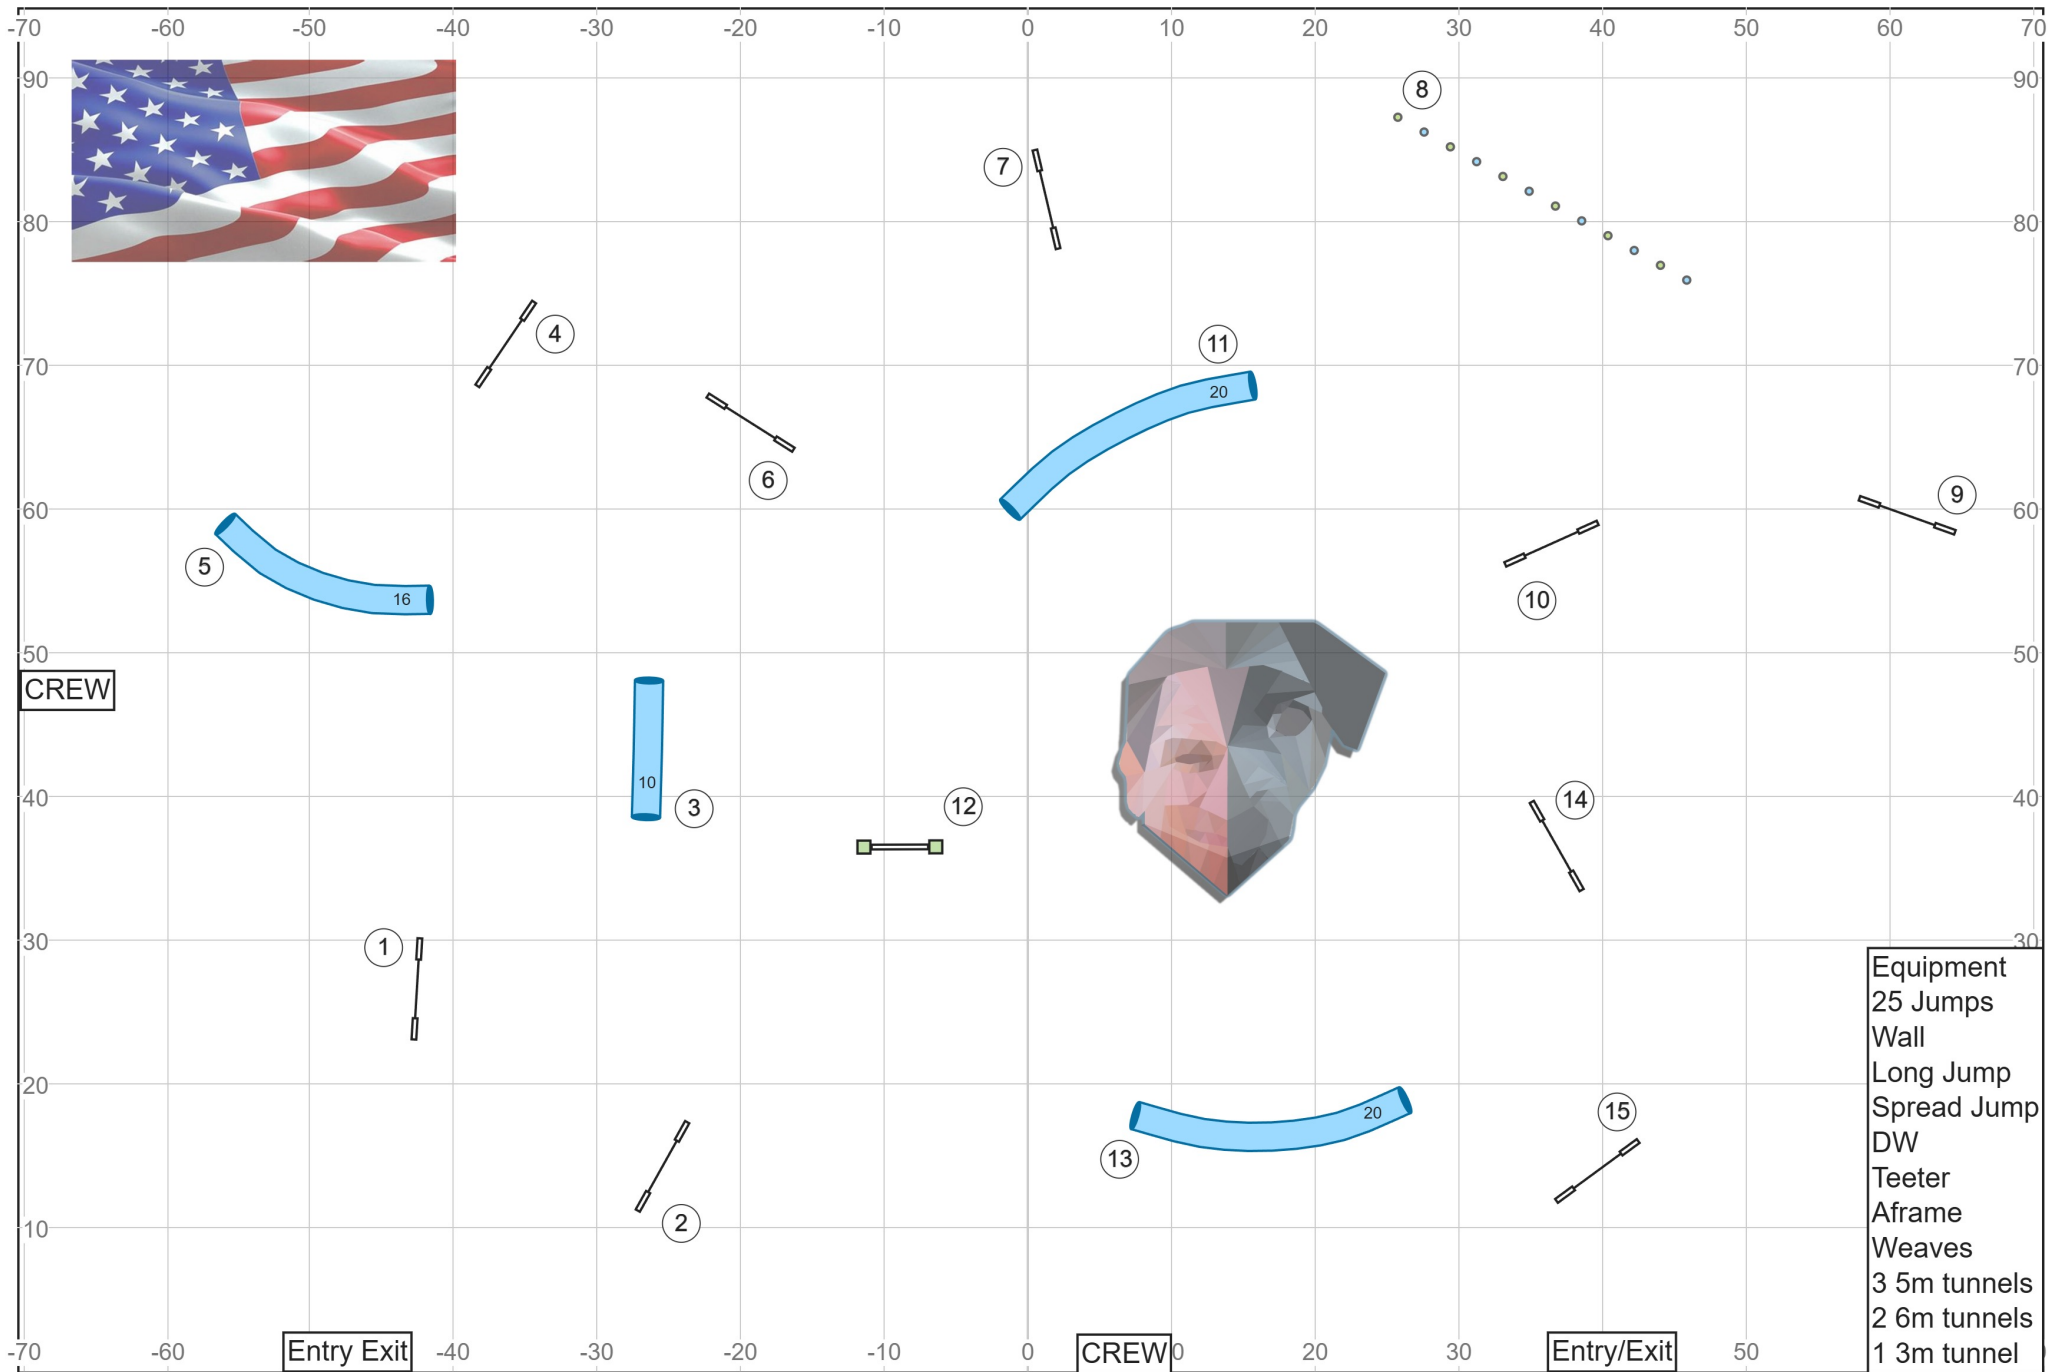

Kruisin' Kanines Agility Club / Southampton Twp, NJ - 6.28.25 - AKC ISC A2 - J Ruza / G Fontaine

Path length (ft): 639.9

Kruisin' Kanines Agility Club / Southampton Twp, NJ - 6.28.25 - AKC ISC A3 - J Ruza / G Fontaine

Path length (ft): 718.8

Kruisin' Kanines Agility Club / Southampton Twp, NJ - 6.28.25 - AKC ISC J1 - J Ruza / G Fontaine

- | |
|--------------|
| Equipment |
| 25 Jumps |
| Wall |
| Long Jump |
| Spread Jump |
| DW |
| Teeter |
| Aframe |
| Weaves |
| 3 5m tunnels |
| 2 6m tunnels |
| 1 3m tunnel |

Path length (ft): 466.3

Kruisin' Kanines Agility Club / Southampton Twp, NJ - 6.28.25 - AKC ISC J2 - J Ruza / G Fontaine

- | |
|--------------|
| Equipment |
| 25 Jumps |
| Wall |
| Long Jump |
| Spread Jump |
| DW |
| Teeter |
| Aframe |
| Weaves |
| 3 5m tunnels |
| 2 6m tunnels |
| 1 3m tunnel |

Path length (ft): 630.2