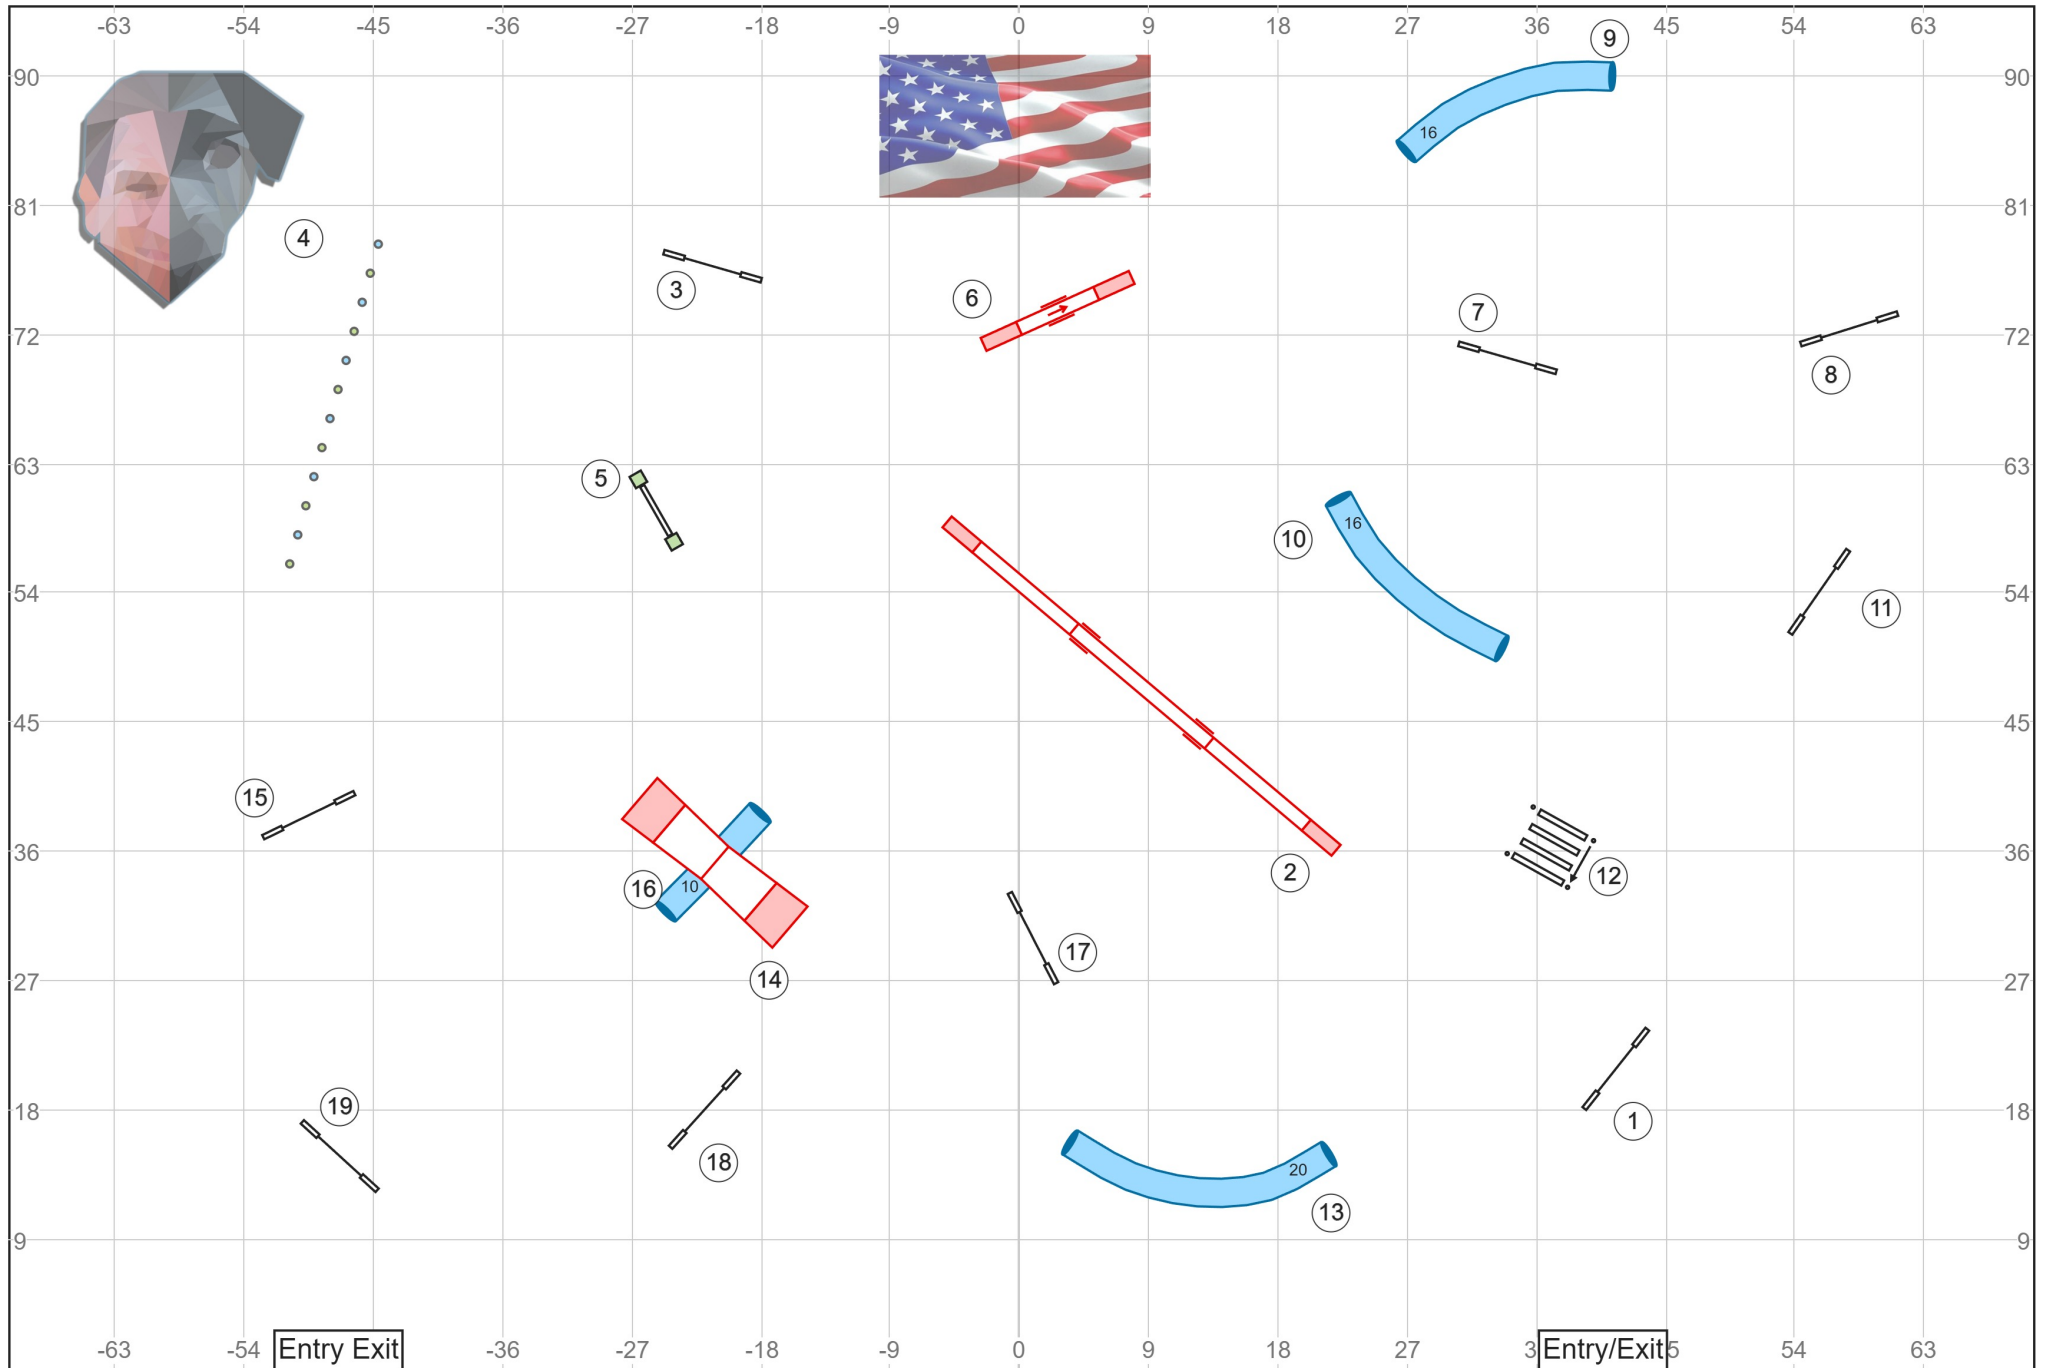

Kruisin' Kanines Agility Club / Southampton Twp, NJ - 6.28.25 - AKC ISC A2 - J Ruza / G Fontaine

Path length (ft): 639.9

Kruisin' Kanines Agility Club / Southampton Twp, NJ - 6.28.25 - AKC ISC A3 - J Ruza / G Fontaine

Path length (ft): 718.8

Kruisin' Kanines Agility Club / Southampton Twp, NJ - 6.28.25 - AKC ISC J1 - J Ruza / G Fontaine

- | |
|--------------|
| Equipment |
| 25 Jumps |
| Wall |
| Long Jump |
| Spread Jump |
| DW |
| Teeter |
| Aframe |
| Weaves |
| 3 5m tunnels |
| 2 6m tunnels |
| 1 3m tunnel |

Path length (ft): 466.3

Kruisin' Kanines Agility Club / Southampton Twp, NJ - 6.28.25 - AKC ISC J2 - J Ruza / G Fontaine

- | |
|--------------|
| Equipment |
| 25 Jumps |
| Wall |
| Long Jump |
| Spread Jump |
| DW |
| Teeter |
| Aframe |
| Weaves |
| 3 5m tunnels |
| 2 6m tunnels |
| 1 3m tunnel |

Path length (ft): 630.2