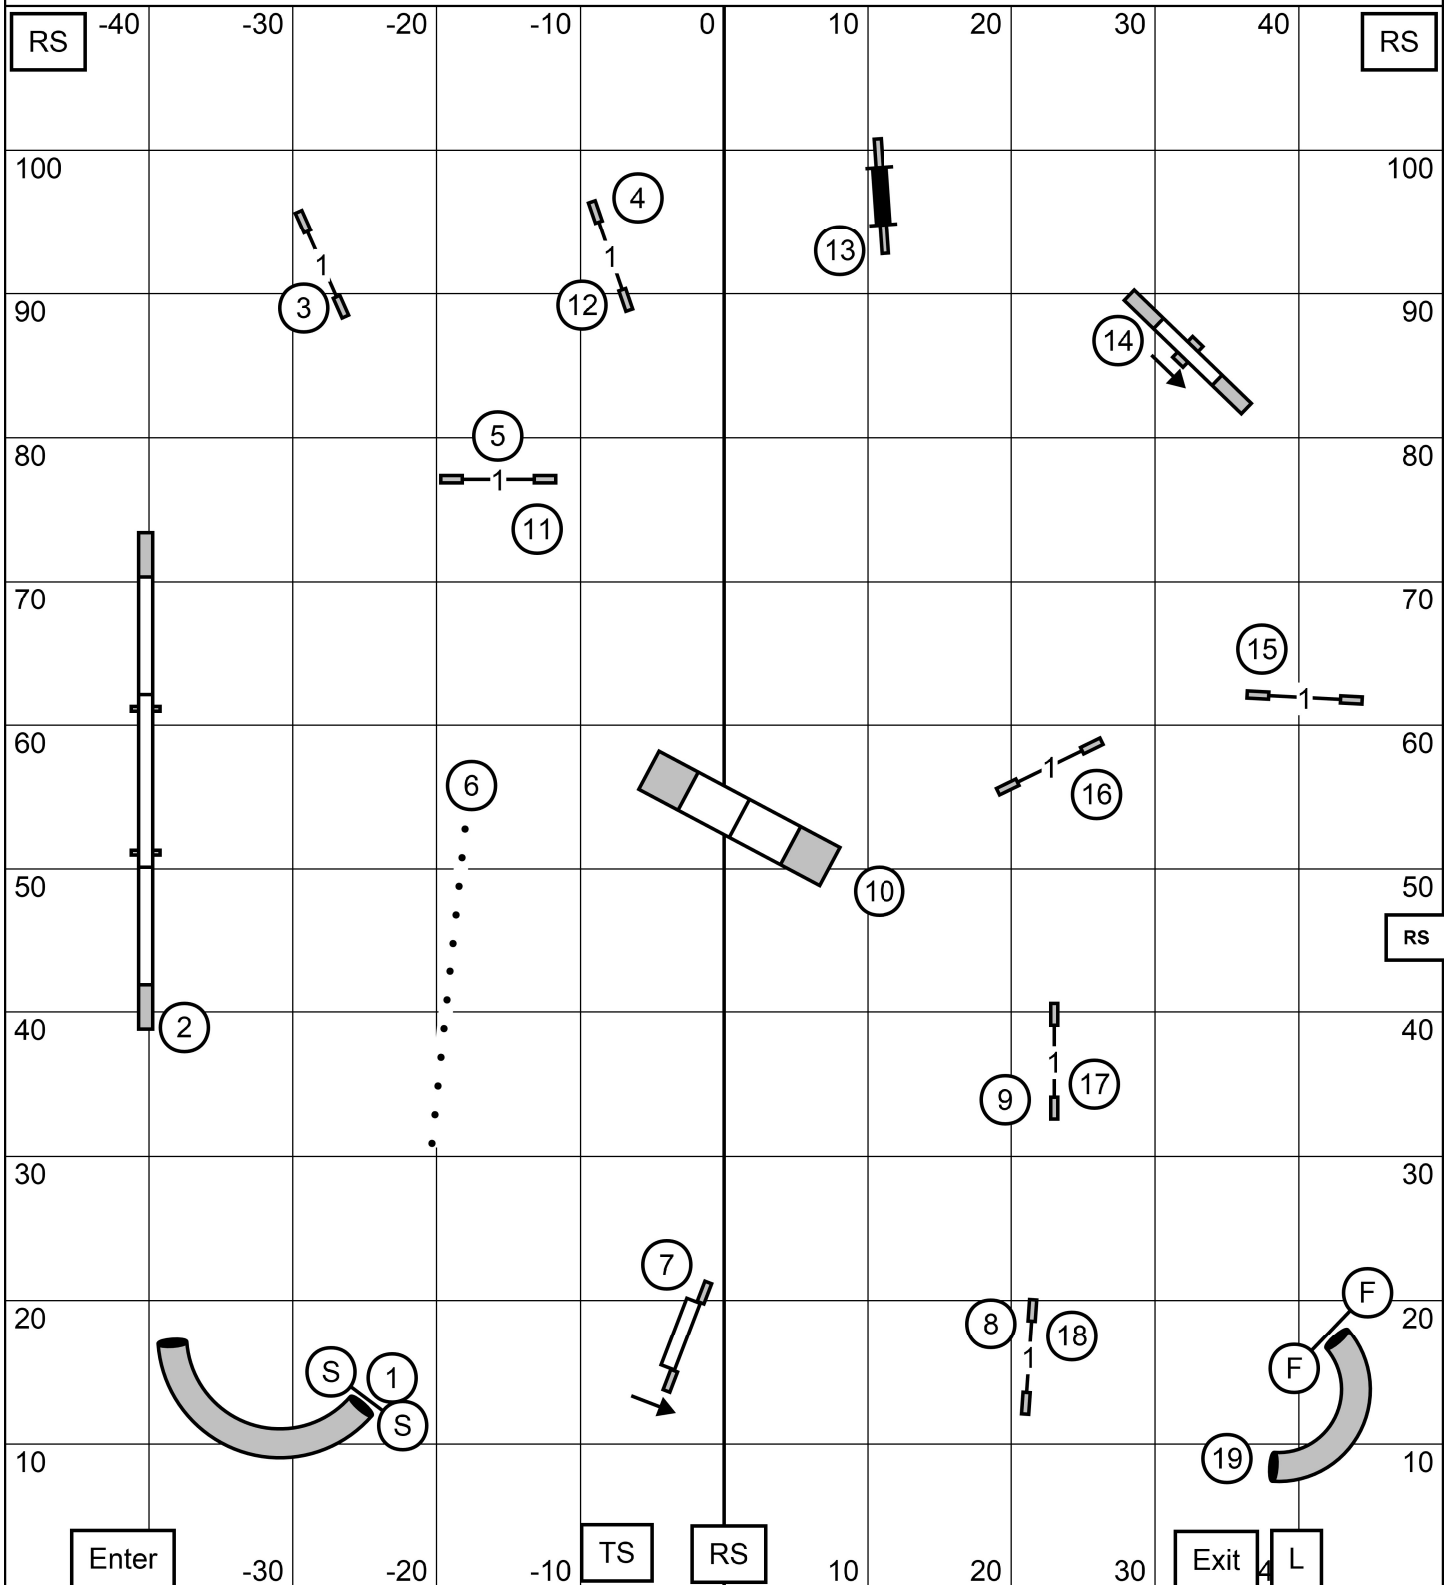

TIME 2 BEAT

PREMIER STANDARD

OPEN STANDARD

- E/M: ——— (8) (5) (2) 60 pts to Q, need 25 addit.
- Open: (8) (5) 55 pts to Q, need 22 addit.
- Novice: - · - · - (8) (5) 50 pts to Q, need 17 addit.

Agility Association of Central New Jersey
FAST
 Sunday June 15, 2025
 Judge: Han Yu