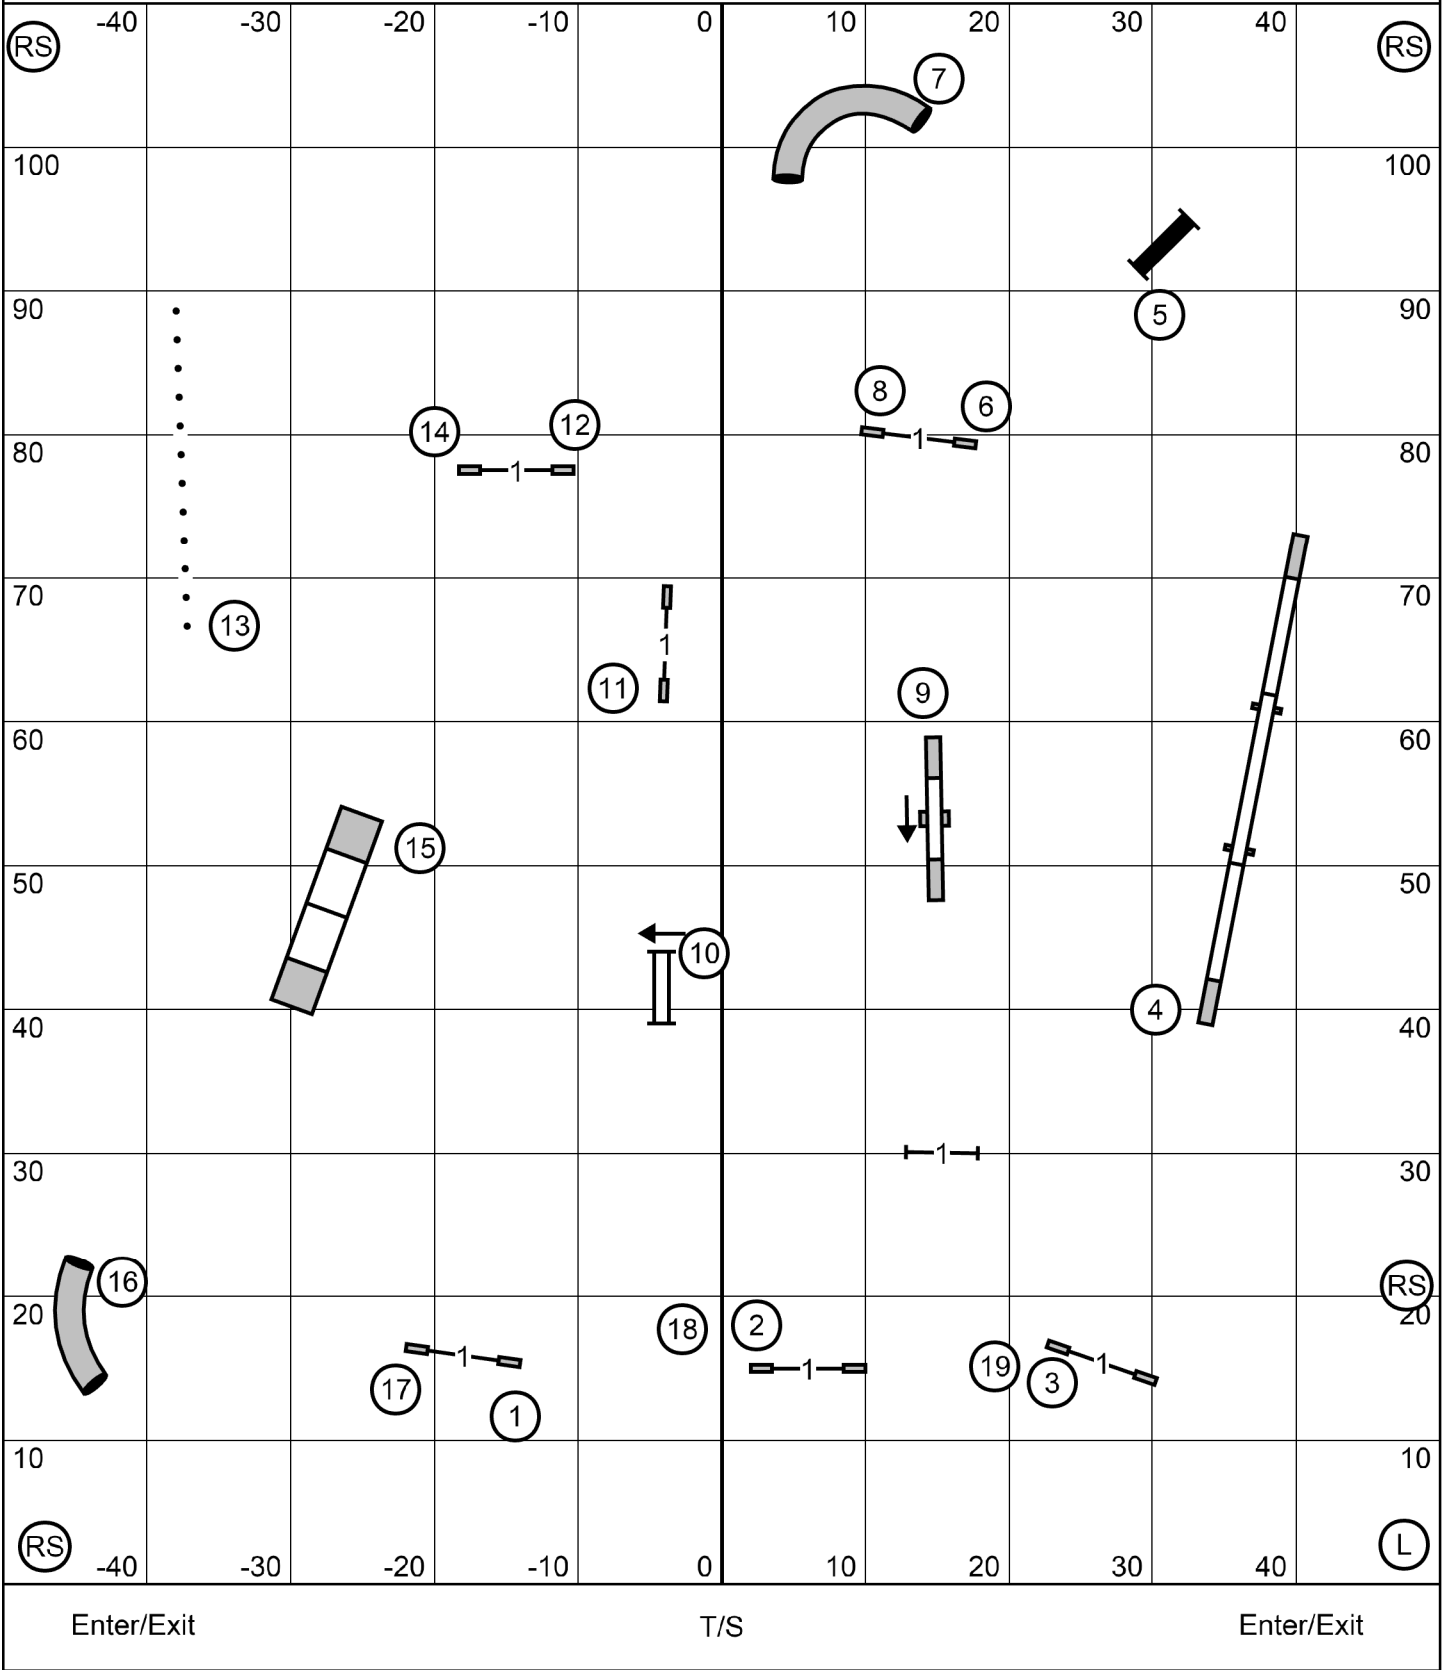

Bayshore Companion Dog Club
Premier Std, June 1, 2025
Judge Dawn Glaser-Falk