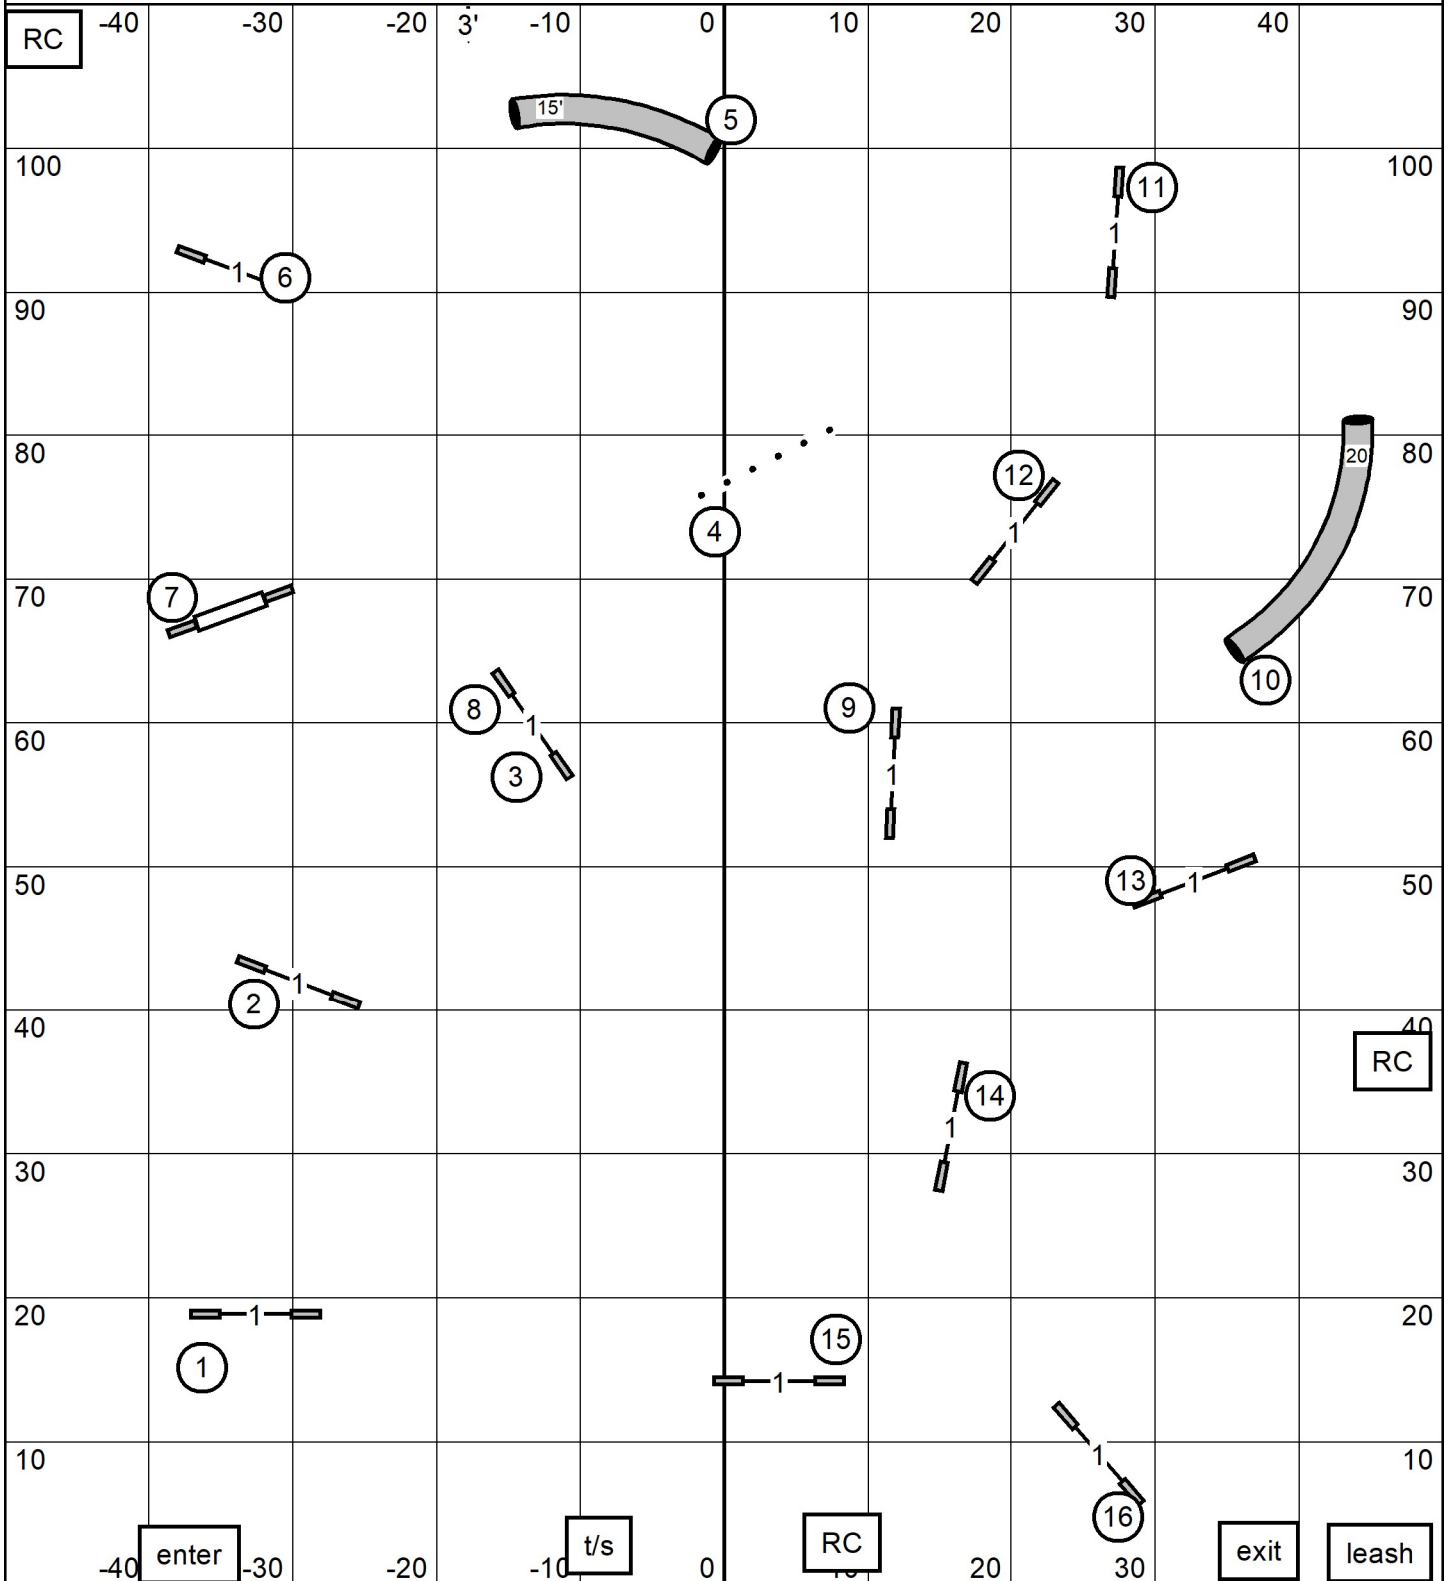

Novice Jumpers w/ Weaves

Bayshore Companion Dog Club

Judge: Sangie Brooks

Sunday 06/01/25

Manalapan, NJ (Indoors - turf)