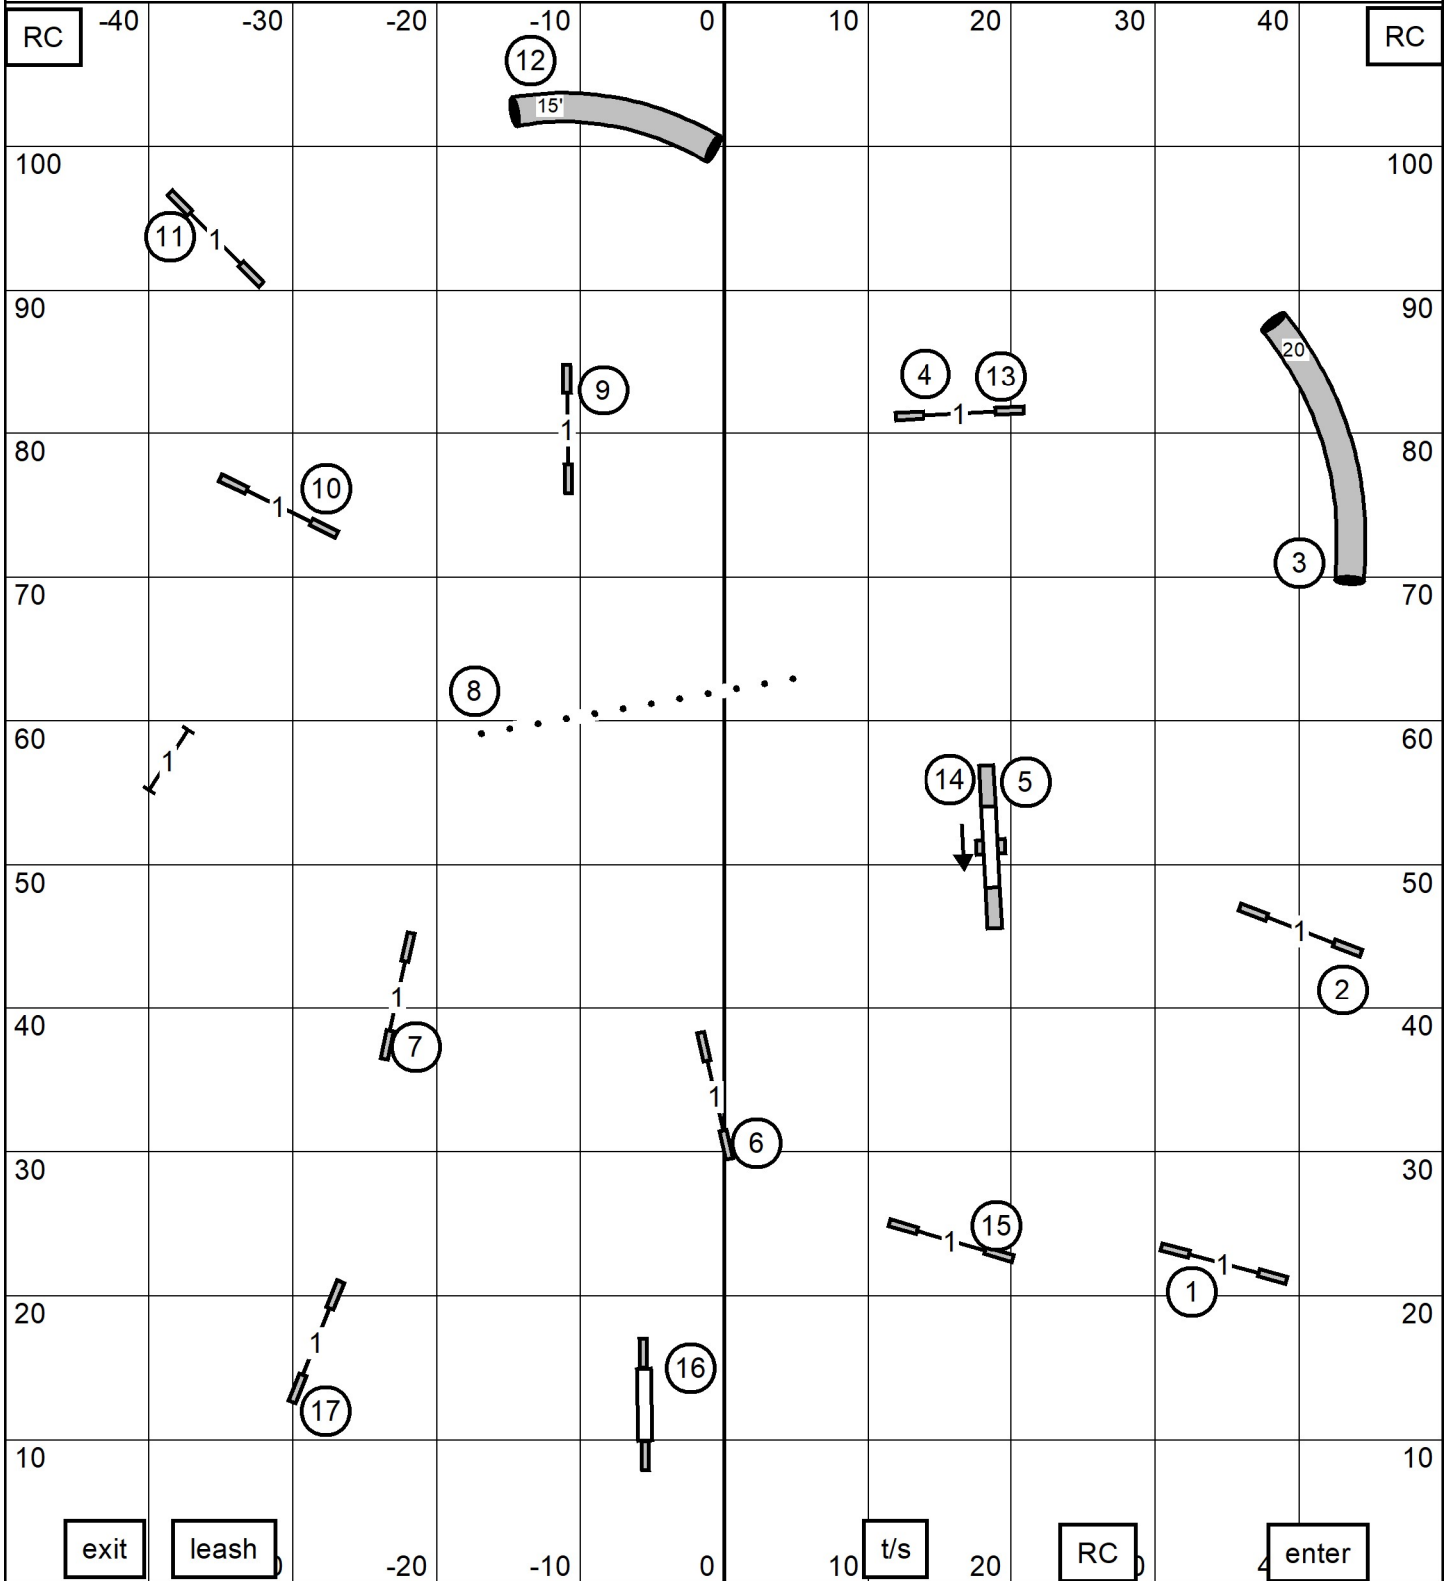

Time 2 Beat

Bayshore Companion Dog Club

Judge: Sangie Brooks

Saturday 06/01/25

Manalapan, NJ (Indoors - turf)