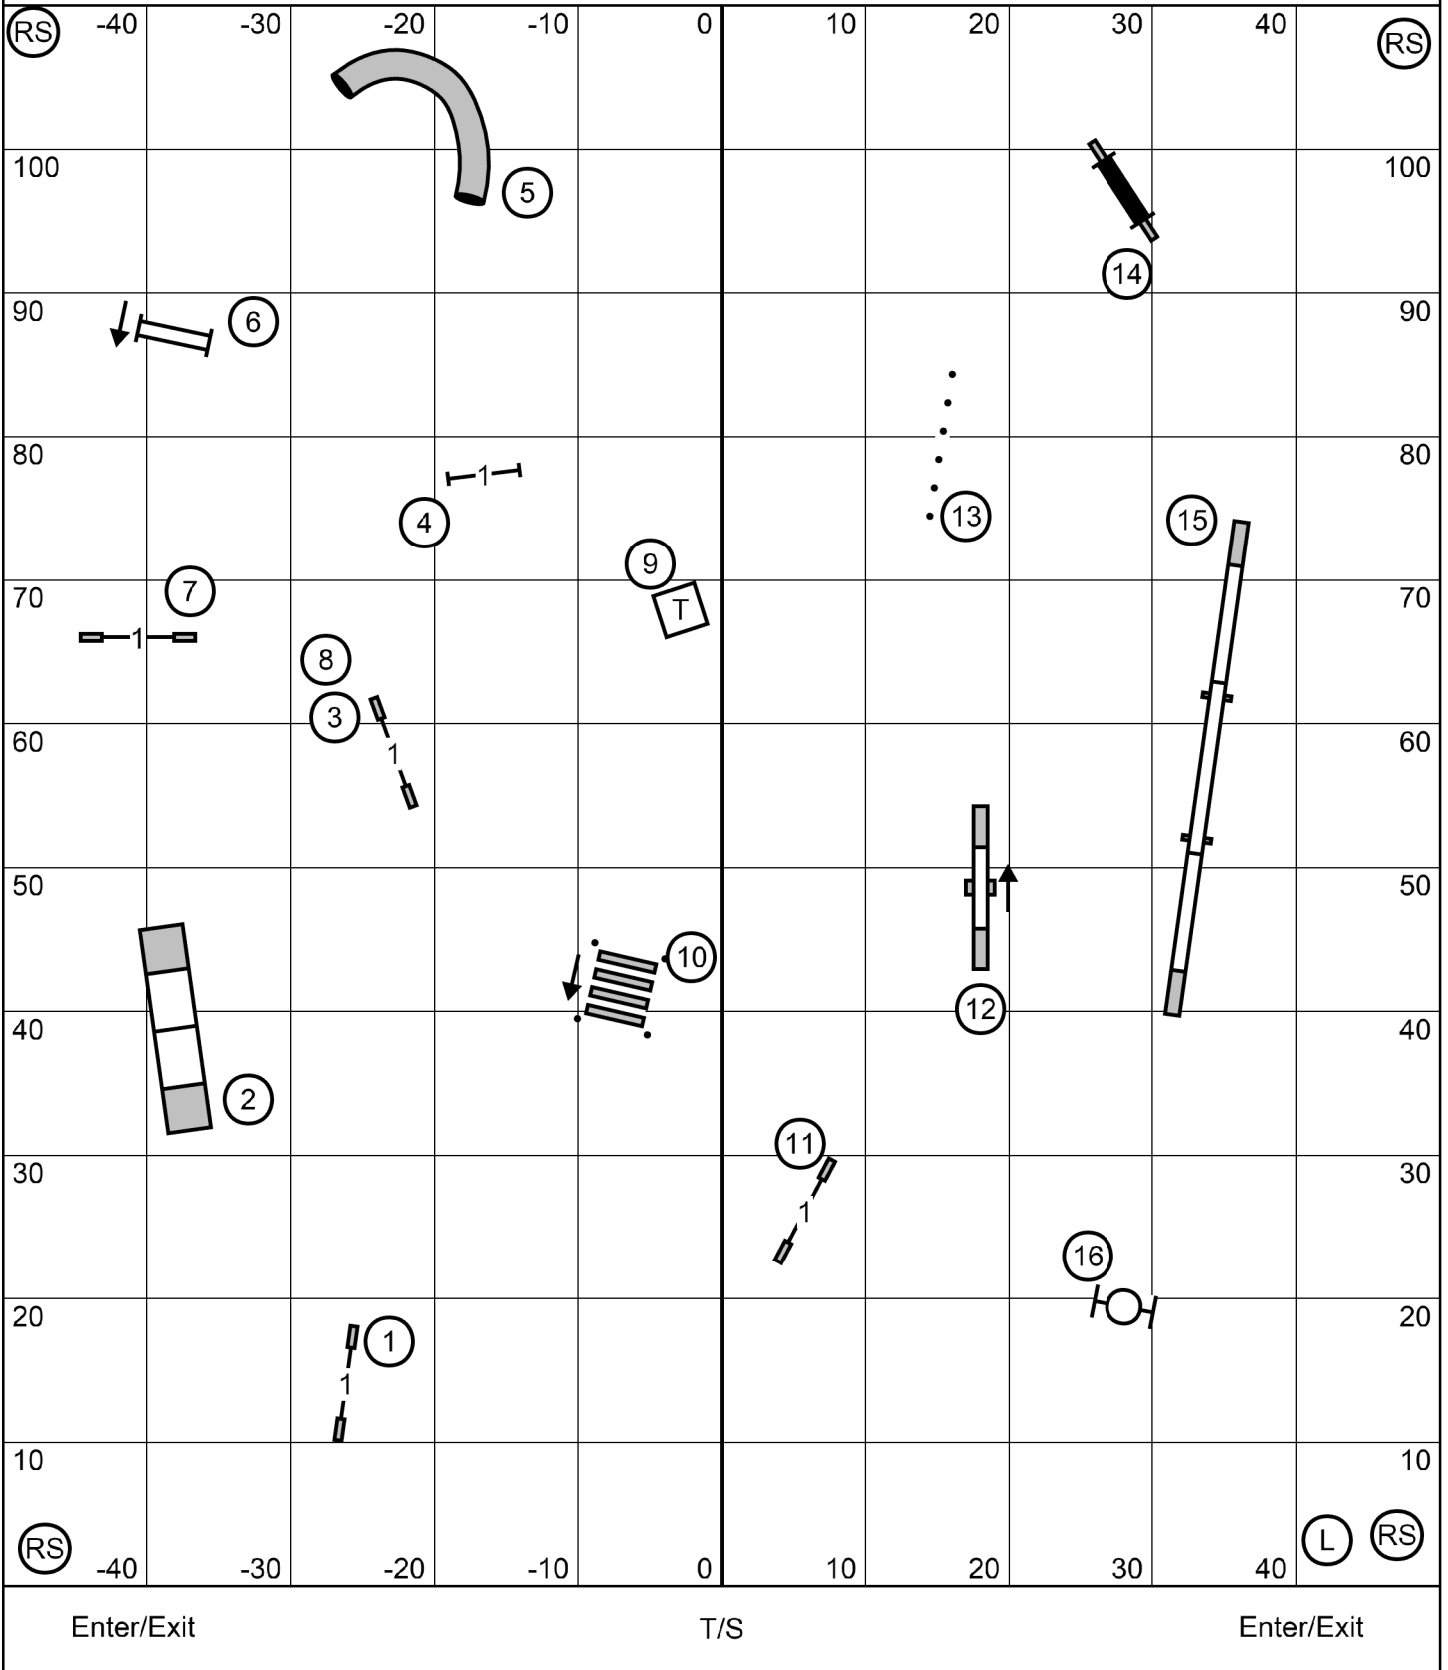

Bayshore Companion Dog Club
Novice Std, June 1, 2025
Judge Dawn Glaser-Falk