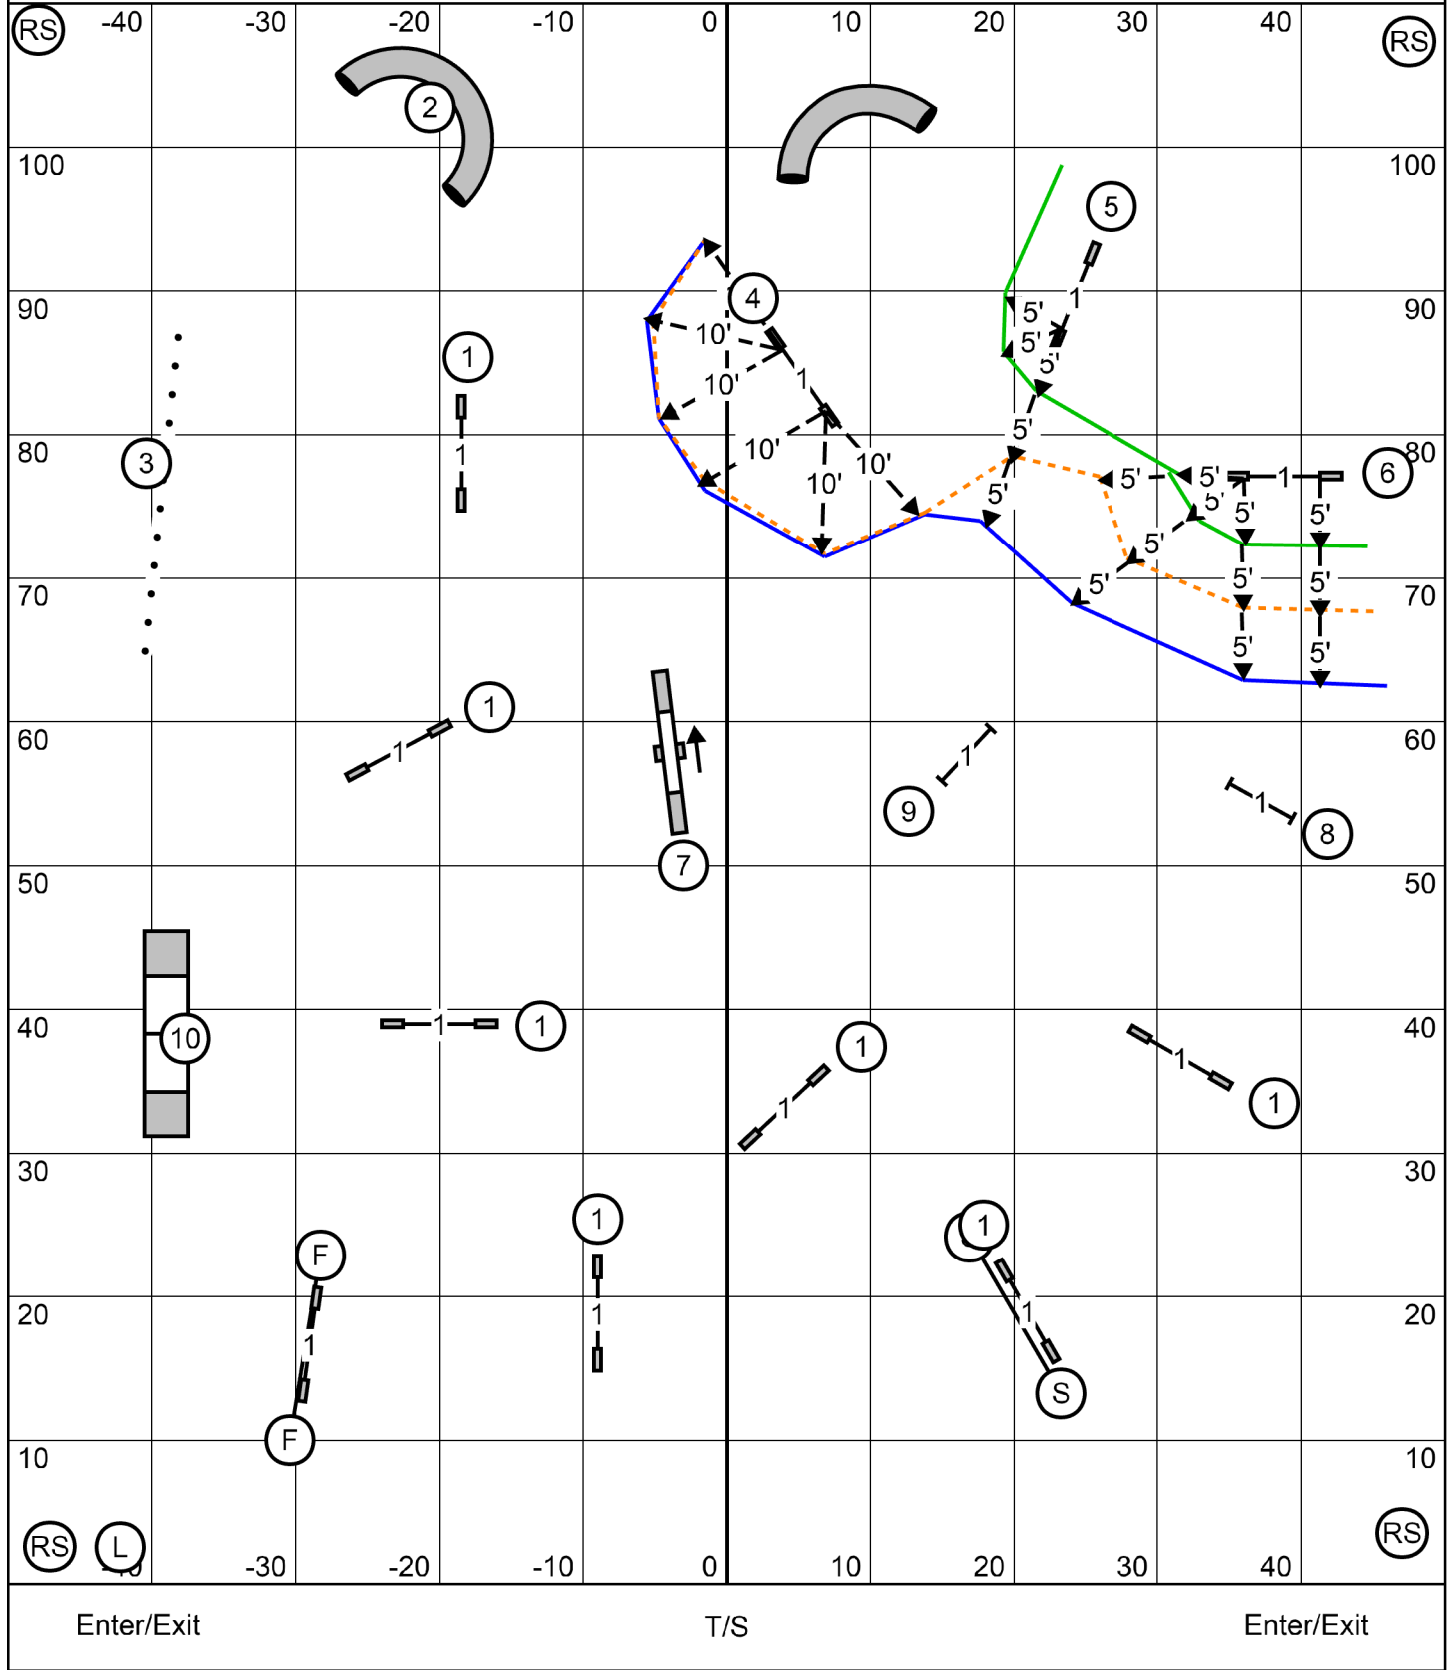

Bayshore Companion Dog Club
FAST (all levels), June 1, 2025
 Judge Dawn Glaser-Falk

Send Bonus
 Ex/Master 6-5-4 ————
 Open 4-5-6 or 6-5-4 - - - -
 Novice 6-5 or 5-6 ————
 All in flow.

Excellent/Master Jumpers w/ Weaves