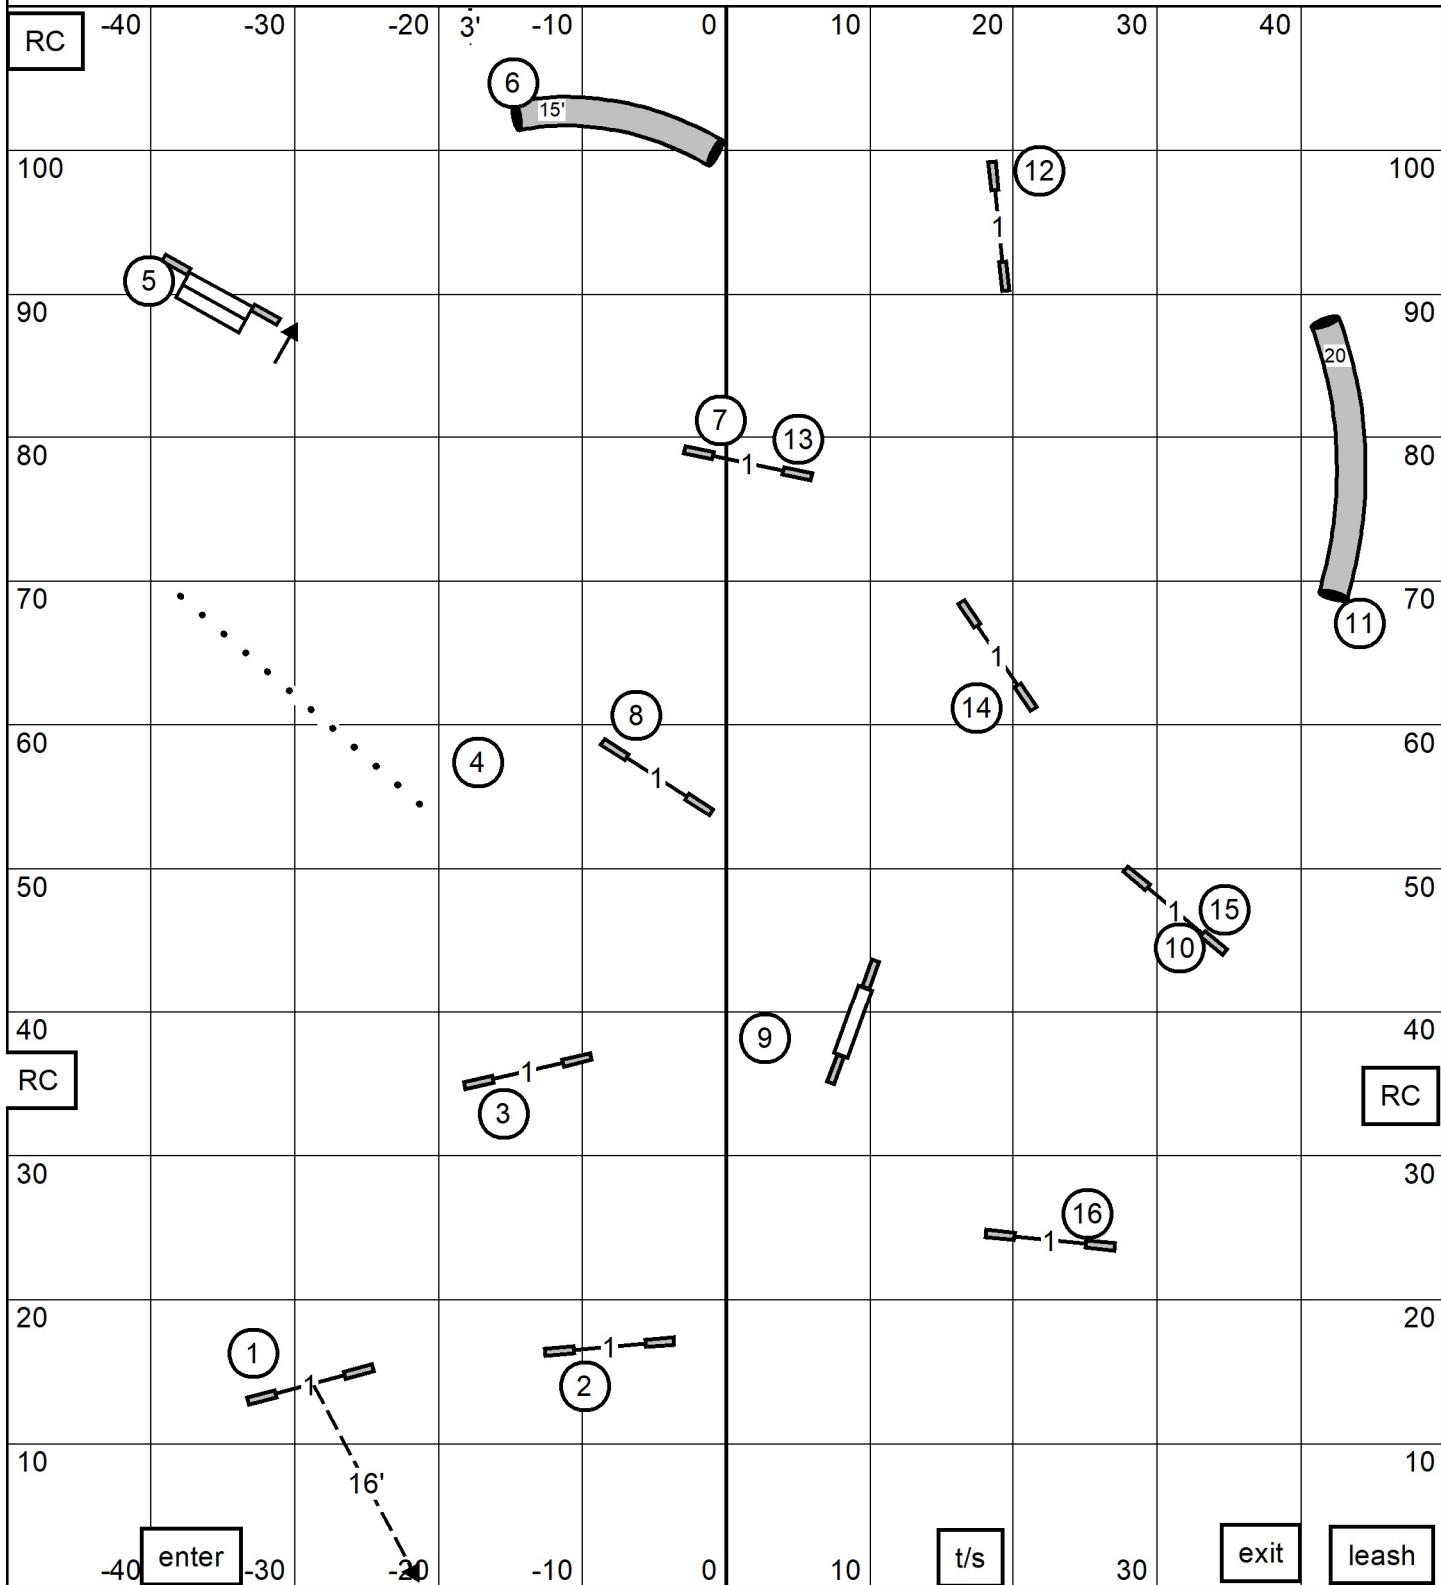

Open Jumpers w/ Weaves

Bayshore Companion Dog Club

Judge: Sangie Brooks

Sunday 06/01/25

Manalapan, NJ (Indoors - turf)