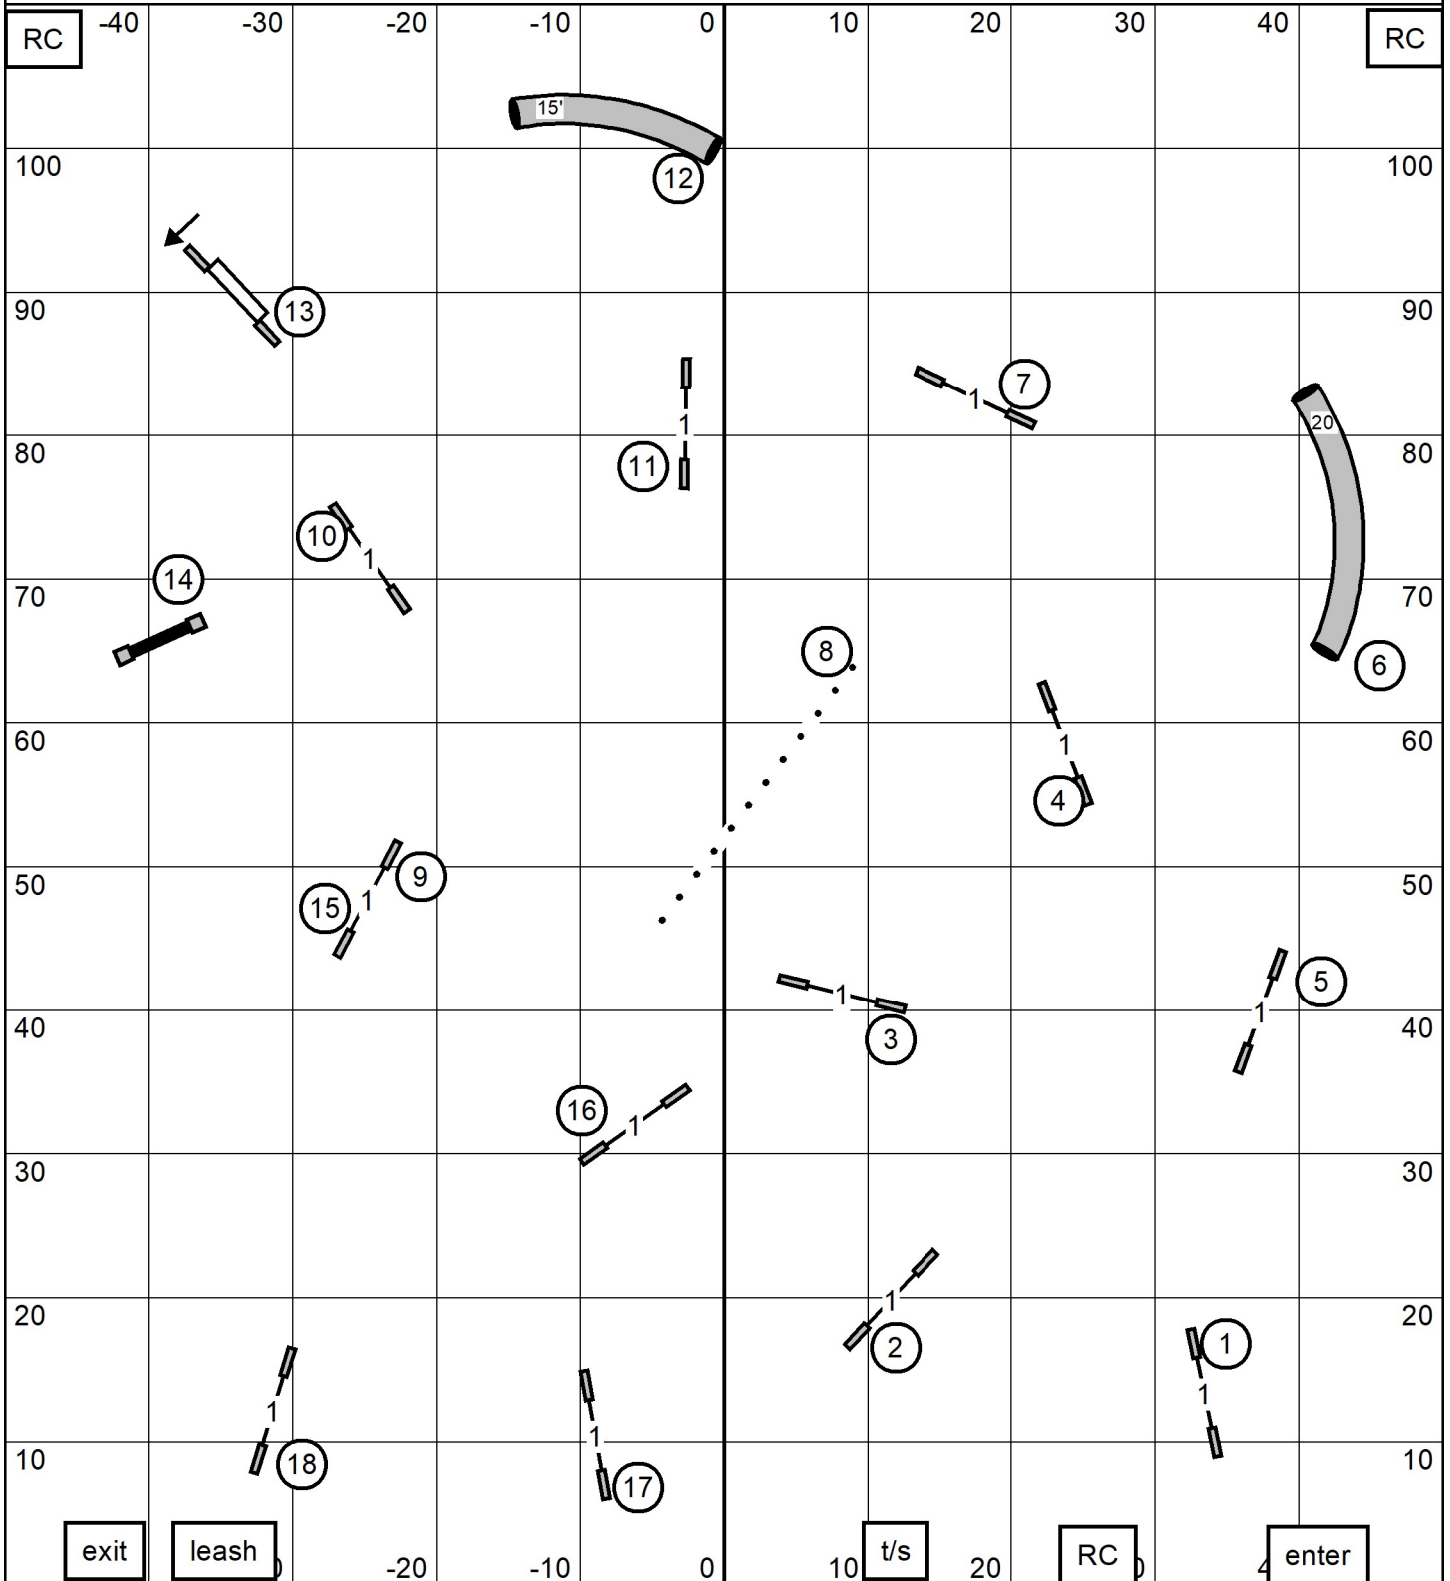

Excellent/Master Jumpers w/ Weaves

Bayshore Companion Dog Club

Judge: Sangie Brooks

Sunday 06/01/25

Manalapan, NJ (Indoors - turf)