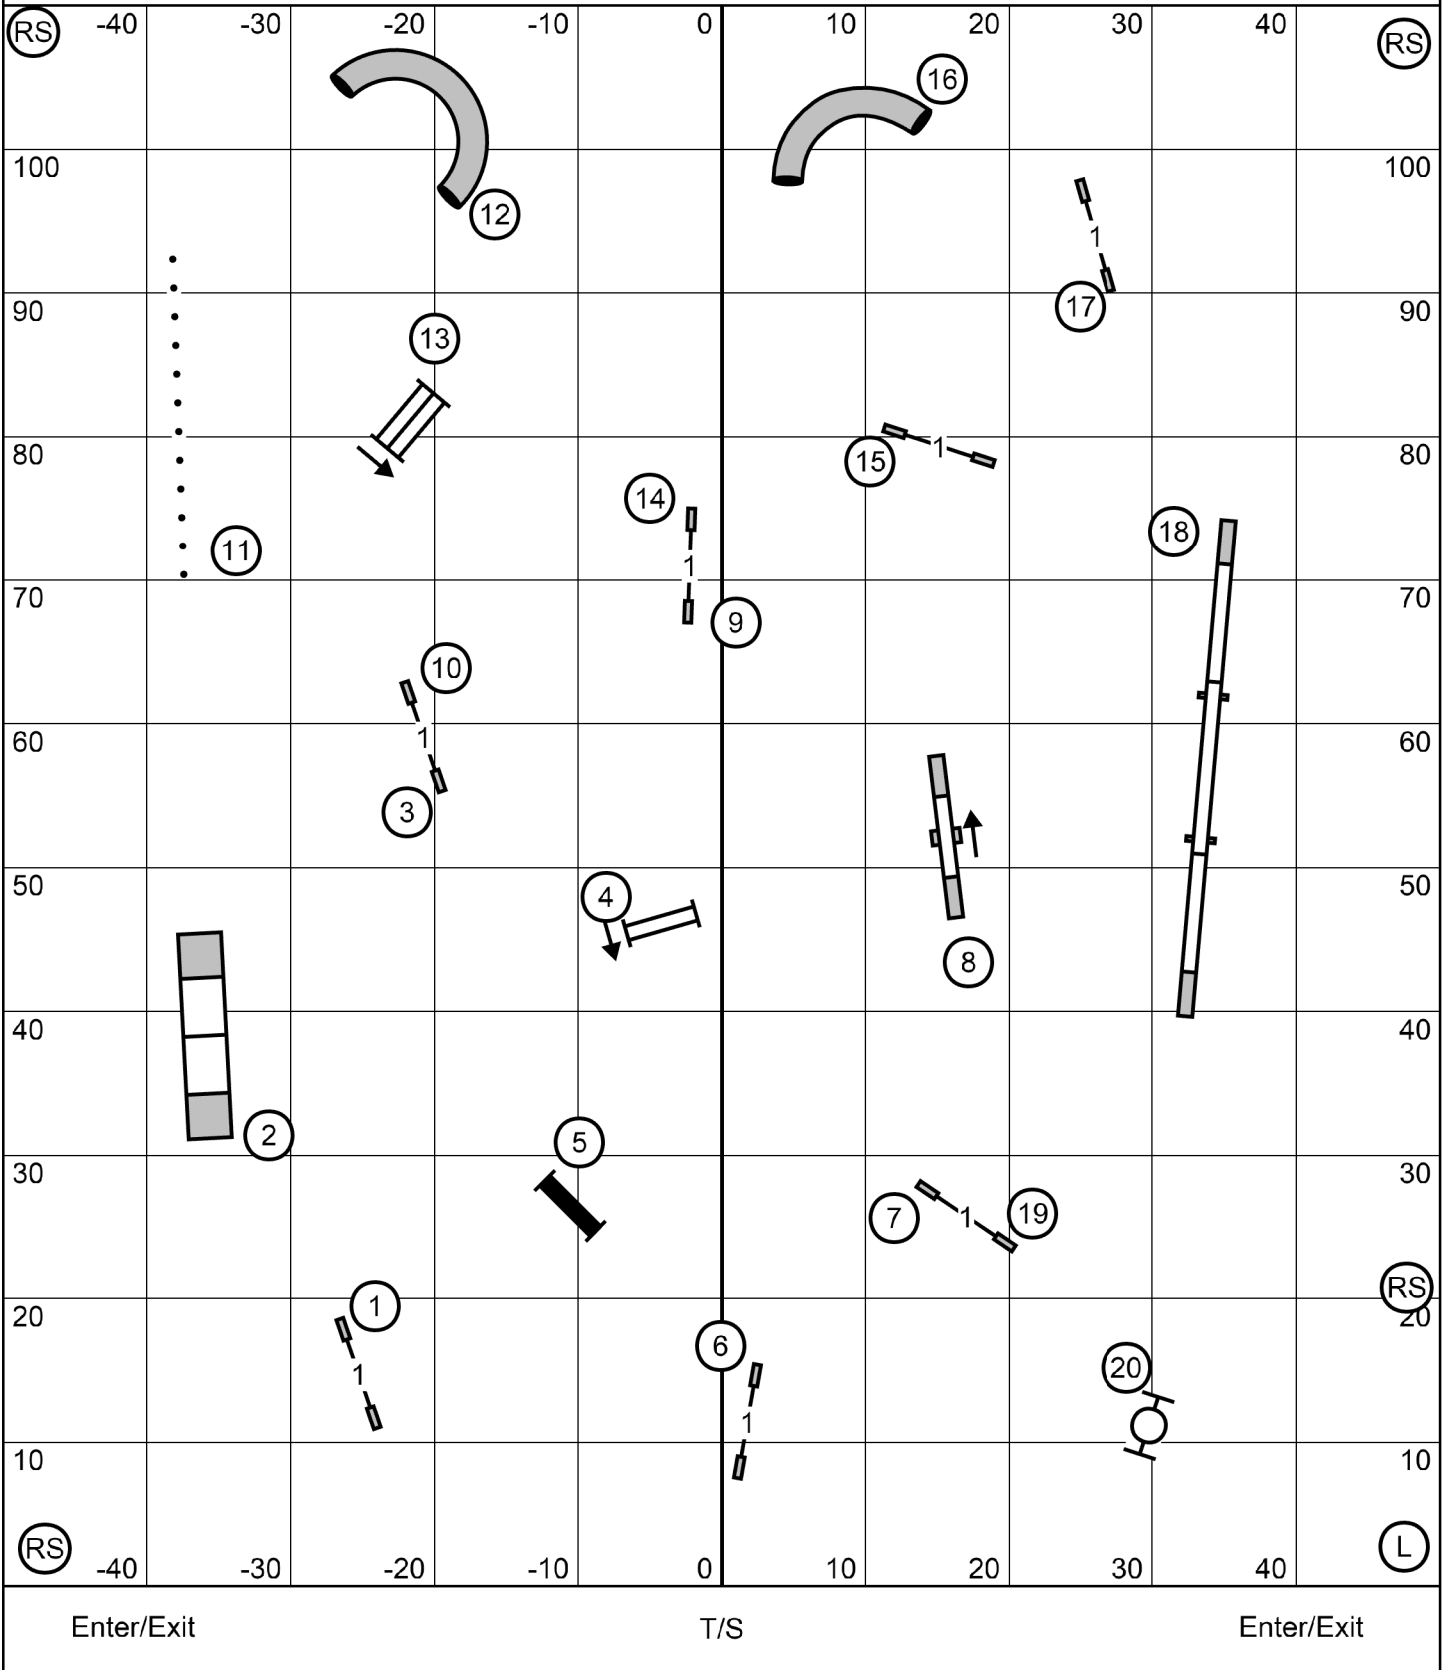

Bayshore Companion Dog Club
Ex/Master Std, June 1, 2025
Judge Dawn Glaser-Falk