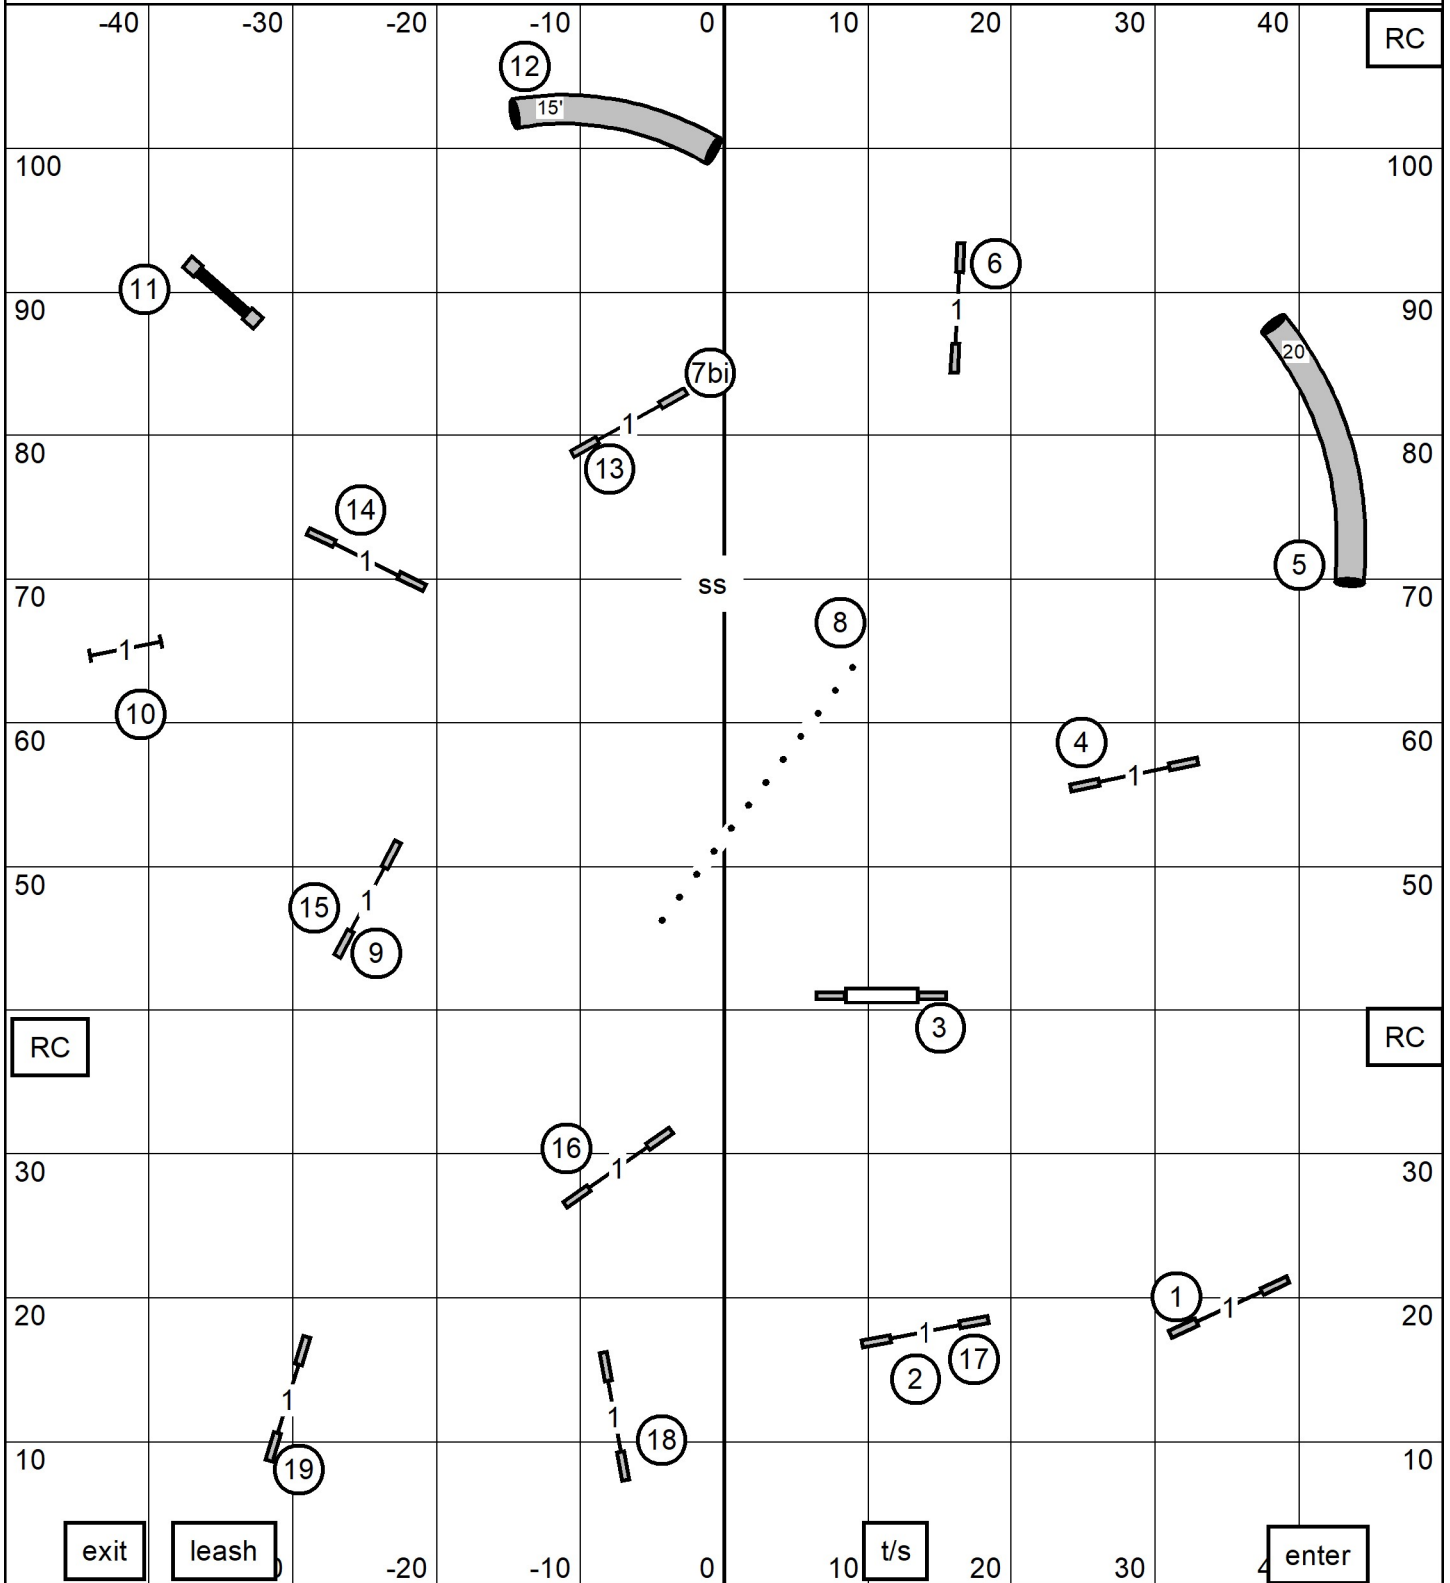

Premier Jumpers w/ Weaves

Bayshore Companion Dog Club

Judge: Sangie Brooks

Sunday 06/01/25

Manalapan, NJ (Indoors - turf)