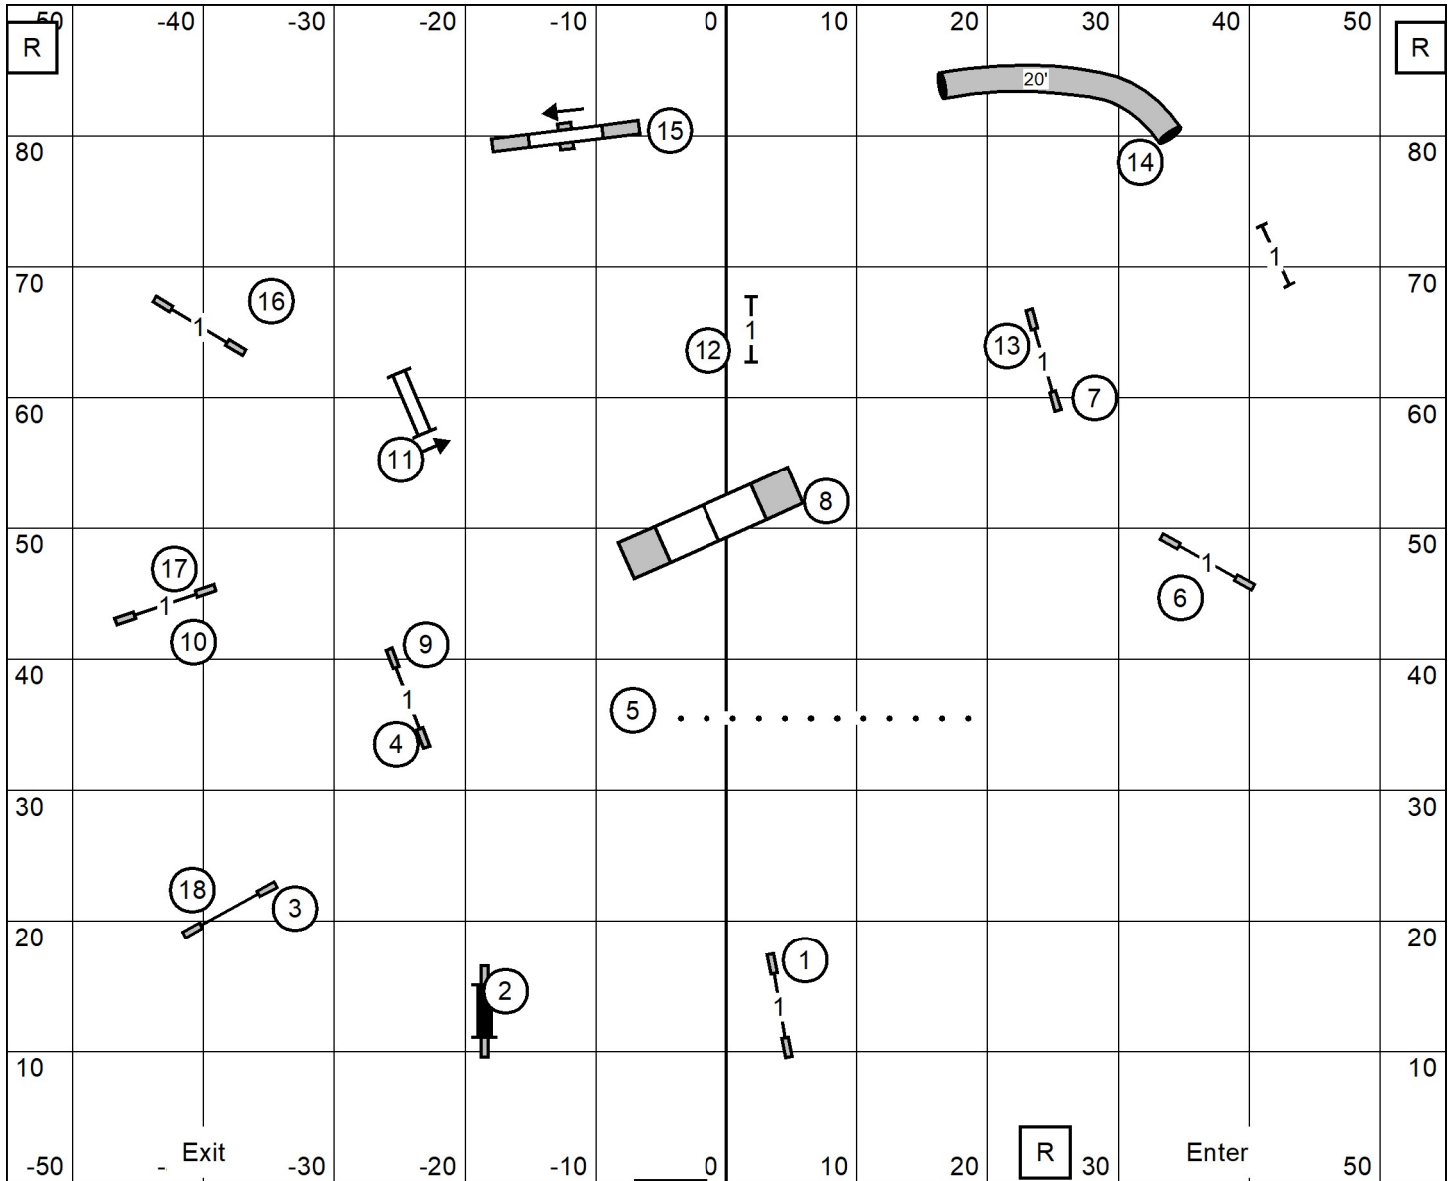

T/S

**OPEN JWW**  
 110 X 90  
 TURF

Wilmington Kennel Club  
 Sunday May 11, 2025  
 Judge: Pam Johnson

T/S  
 Premier Sports Center  
 Standard Ring

OPEN STD  
 110 X 90  
 Indoors/Turf

WILMINGTON KENNEL CLUB  
 Sunday May 11, 2025  
 Judge: Pam Johnson

T/S

PREMIER JWW  
 110 X 90  
 TURF

Wilmington Kennel Club  
 Sunday May 11, 2025  
 Judge: Pam Johnson

Premier Sports Center  
 Standard Ring

TIME 2 BEAT  
 110 X 90  
 Indoors/Turf