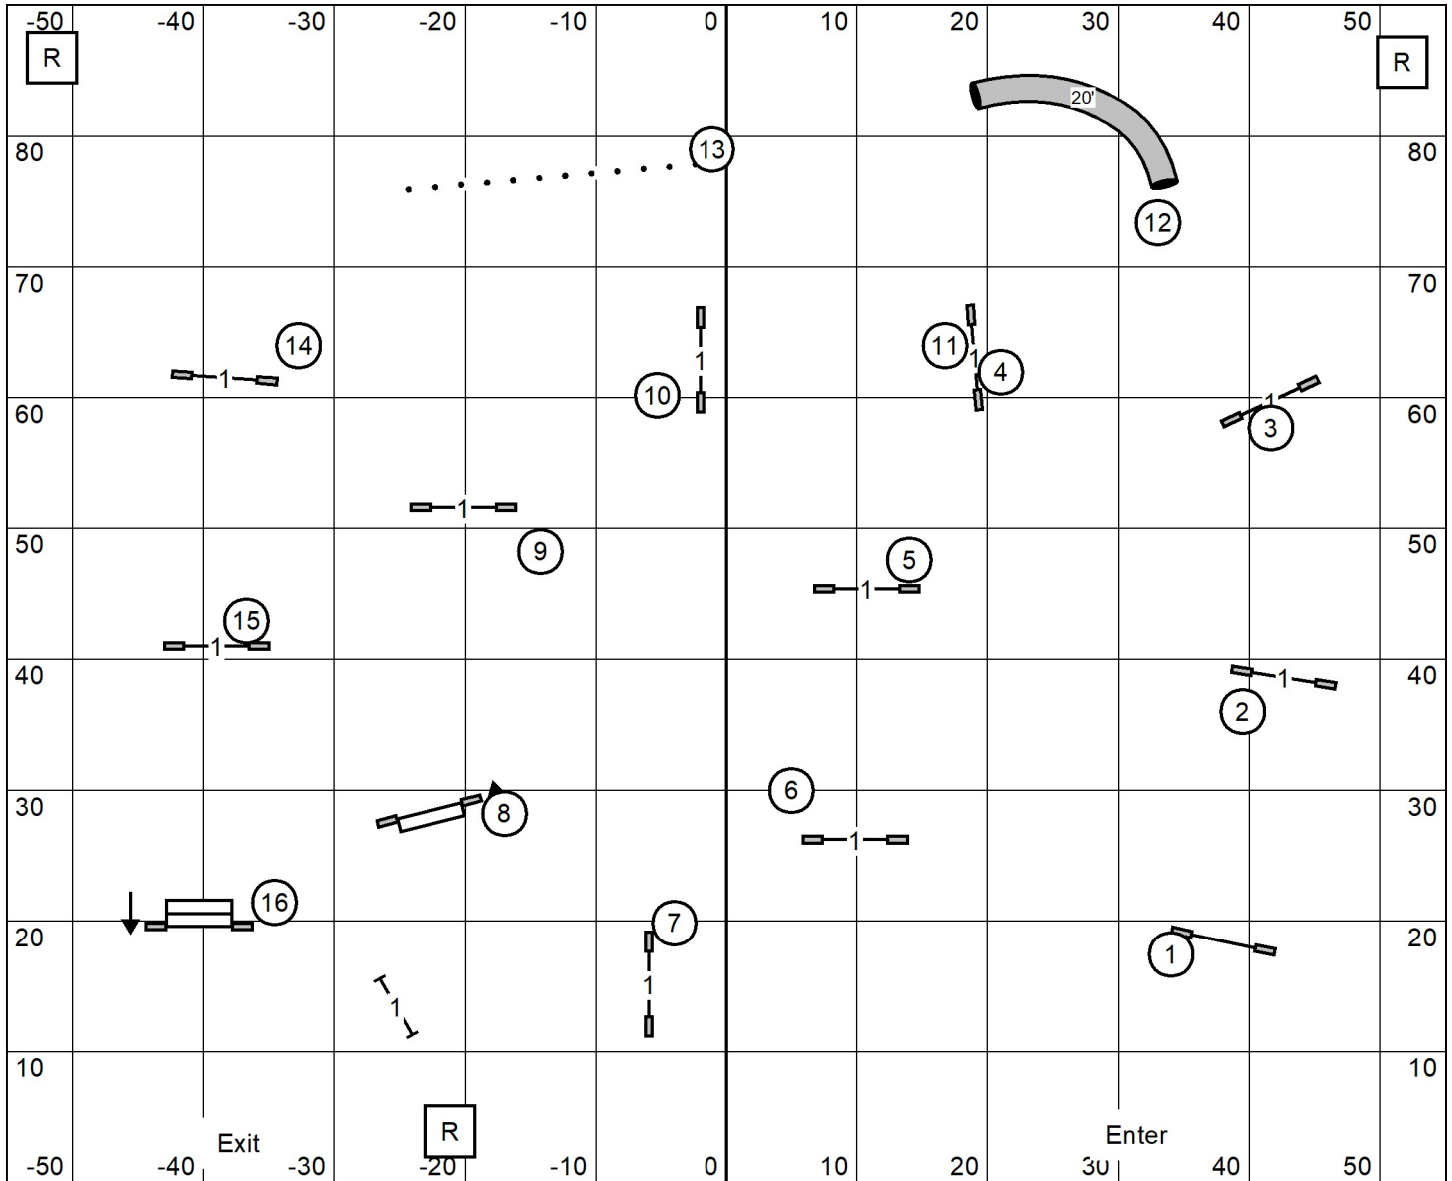

EX MAS STD  
 110 X 90  
 Indoors/Turf

WILMINGTON KENNEL CLUB  
 Sunday May 11, 2025  
 Judge: Pam Johnson

T/S

NOVICE JWW  
 110 X 90  
 TURF

**WILMINGTON KENNEL CLUB**  
 Sunday May 11, 2025  
 Judge: Pam Johnson

T/S

**OPEN JWW**  
 110 X 90  
 TURF

Wilmington Kennel Club  
 Sunday May 11, 2025  
 Judge: Pam Johnson

T/S  
 Premier Sports Center  
 Standard Ring

OPEN STD  
 110 X 90  
 Indoors/Turf

WILMINGTON KENNEL CLUB  
 Sunday May 11, 2025  
 Judge: Pam Johnson

T/S

PREMIER JWW  
 110 X 90  
 TURF

Wilmington Kennel Club  
 Sunday May 11, 2025  
 Judge: Pam Johnson

Premier Sports Center  
 Standard Ring

TIME 2 BEAT  
 110 X 90  
 Indoors/Turf