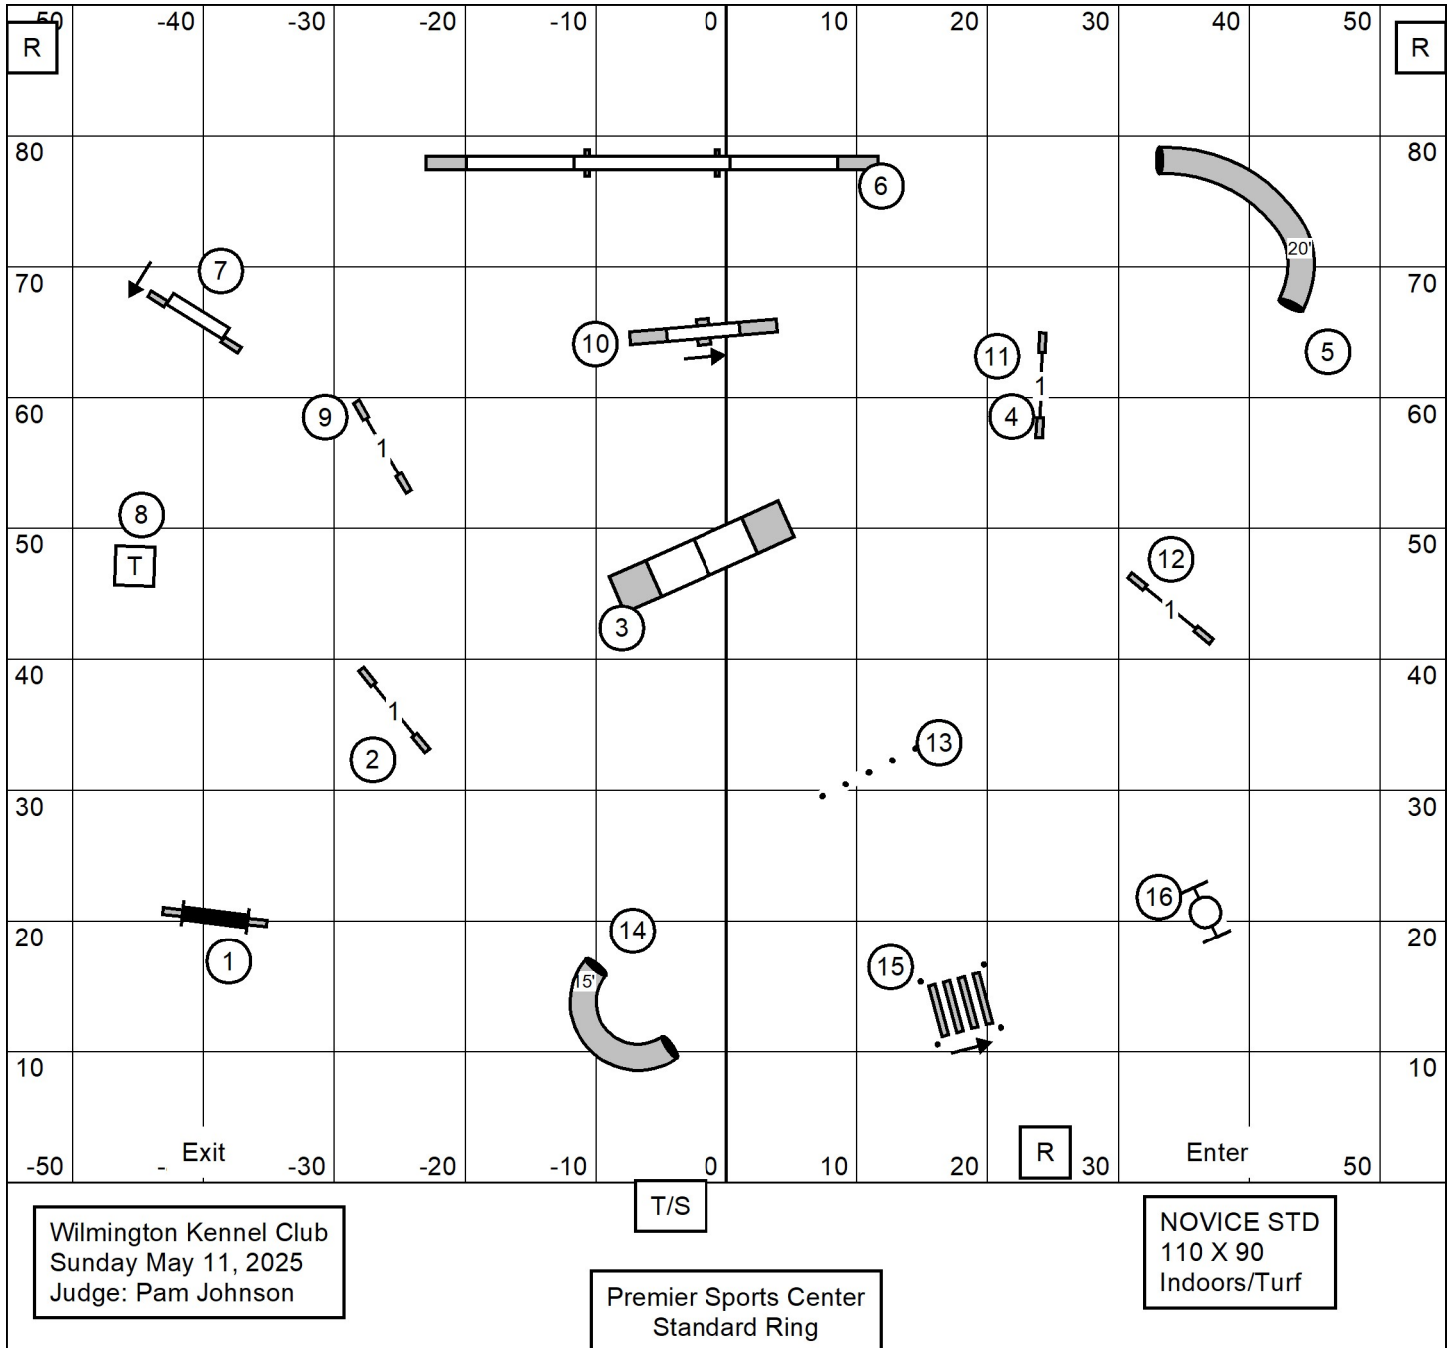

**WILMINGTON KENNEL CLUB**  
 Sunday May 11, 2025  
 Judge: Pam Johnson

T/S

**EX MAS JWW**  
 110 X 90  
 TURF

Wilmington Kennel Club  
 Sunday May 11, 2025  
 Judge: Pam Johnson

T/S  
 Premier Sports Center  
 Standard Ring

EX MAS STD  
 110 X 90  
 Indoors/Turf

WILMINGTON KENNEL CLUB  
 Sunday May 11, 2025  
 Judge: Pam Johnson

T/S

NOVICE JWW  
 110 X 90  
 TURF

**WILMINGTON KENNEL CLUB**  
 Sunday May 11, 2025  
 Judge: Pam Johnson

T/S

**OPEN JWW**  
 110 X 90  
 TURF

Wilmington Kennel Club  
 Sunday May 11, 2025  
 Judge: Pam Johnson

T/S  
 Premier Sports Center  
 Standard Ring

OPEN STD  
 110 X 90  
 Indoors/Turf

WILMINGTON KENNEL CLUB  
 Sunday May 11, 2025  
 Judge: Pam Johnson

T/S

PREMIER JWW  
 110 X 90  
 TURF

Wilmington Kennel Club  
 Sunday May 11, 2025  
 Judge: Pam Johnson

Premier Sports Center  
 Standard Ring

TIME 2 BEAT  
 110 X 90  
 Indoors/Turf