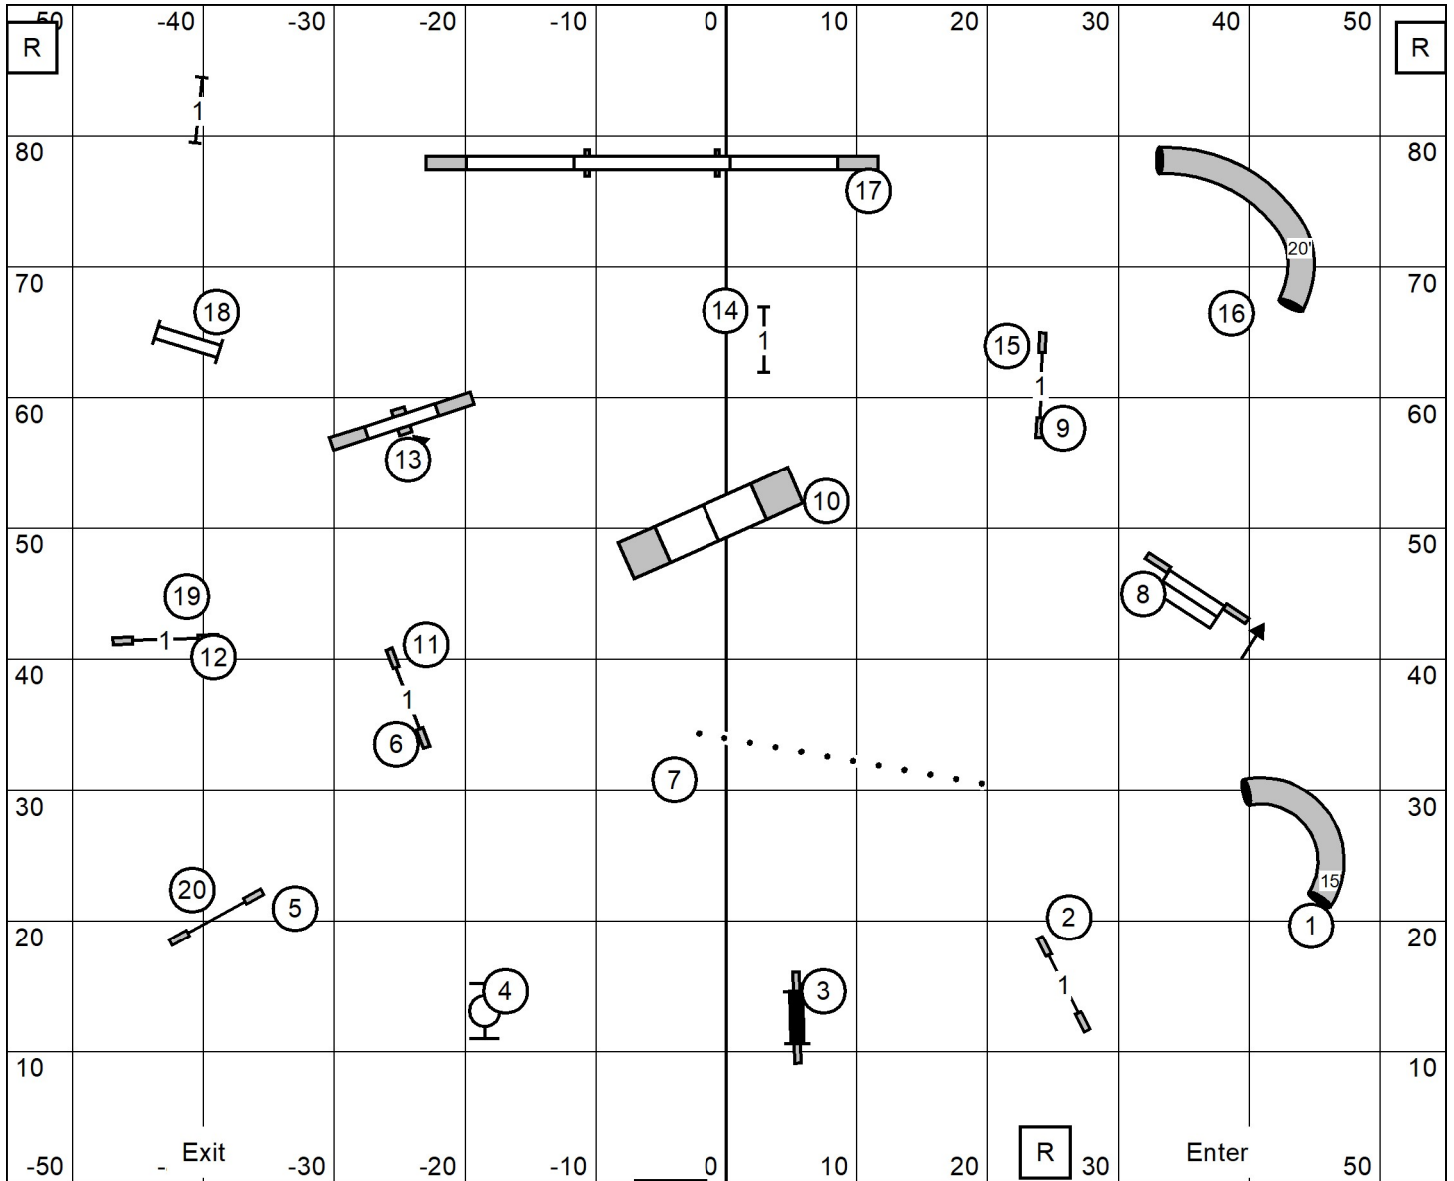

**WILMINGTON KENNEL CLUB**  
 Sunday May 11, 2025  
 Judge: Pam Johnson

T/S

**EX MAS JWW**  
 110 X 90  
 TURF

Wilmington Kennel Club  
 Sunday May 11, 2025  
 Judge: Pam Johnson

T/S  
 Premier Sports Center  
 Standard Ring

EX MAS STD  
 110 X 90  
 Indoors/Turf

WILMINGTON KENNEL CLUB  
 Sunday May 11, 2025  
 Judge: Pam Johnson

T/S

NOVICE JWW  
 110 X 90  
 TURF

**WILMINGTON KENNEL CLUB**  
 Sunday May 11, 2025  
 Judge: Pam Johnson

T/S

**OPEN JWW**  
 110 X 90  
 TURF

Wilmington Kennel Club  
 Sunday May 11, 2025  
 Judge: Pam Johnson

T/S  
 Premier Sports Center  
 Standard Ring

OPEN STD  
 110 X 90  
 Indoors/Turf

WILMINGTON KENNEL CLUB  
 Sunday May 11, 2025  
 Judge: Pam Johnson

T/S

PREMIER JWW  
 110 X 90  
 TURF

Wilmington Kennel Club  
 Sunday May 11, 2025  
 Judge: Pam Johnson

Premier Sports Center  
 Standard Ring

TIME 2 BEAT  
 110 X 90  
 Indoors/Turf