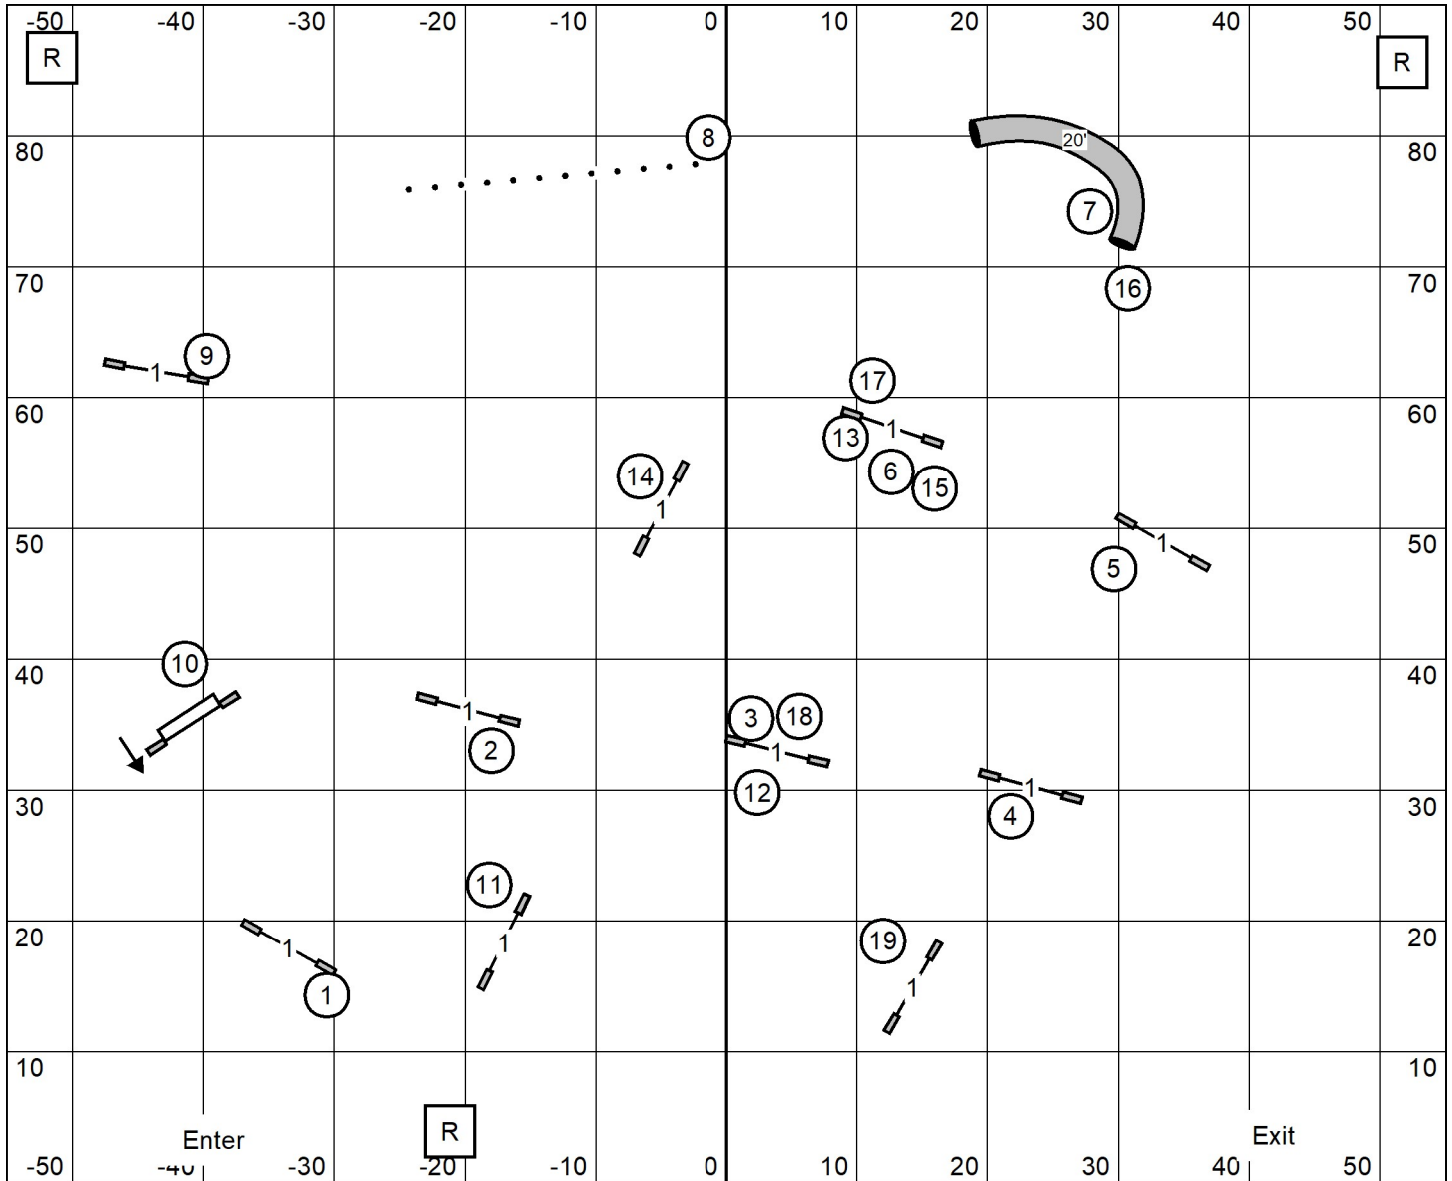

T/S

**OPEN JWW**  
 110 X 90  
 TURF

Wilmington Kennel Club  
 Sunday May 11, 2025  
 Judge: Pam Johnson

T/S  
 Premier Sports Center  
 Standard Ring

OPEN STD  
 110 X 90  
 Indoors/Turf

WILMINGTON KENNEL CLUB  
 Sunday May 11, 2025  
 Judge: Pam Johnson