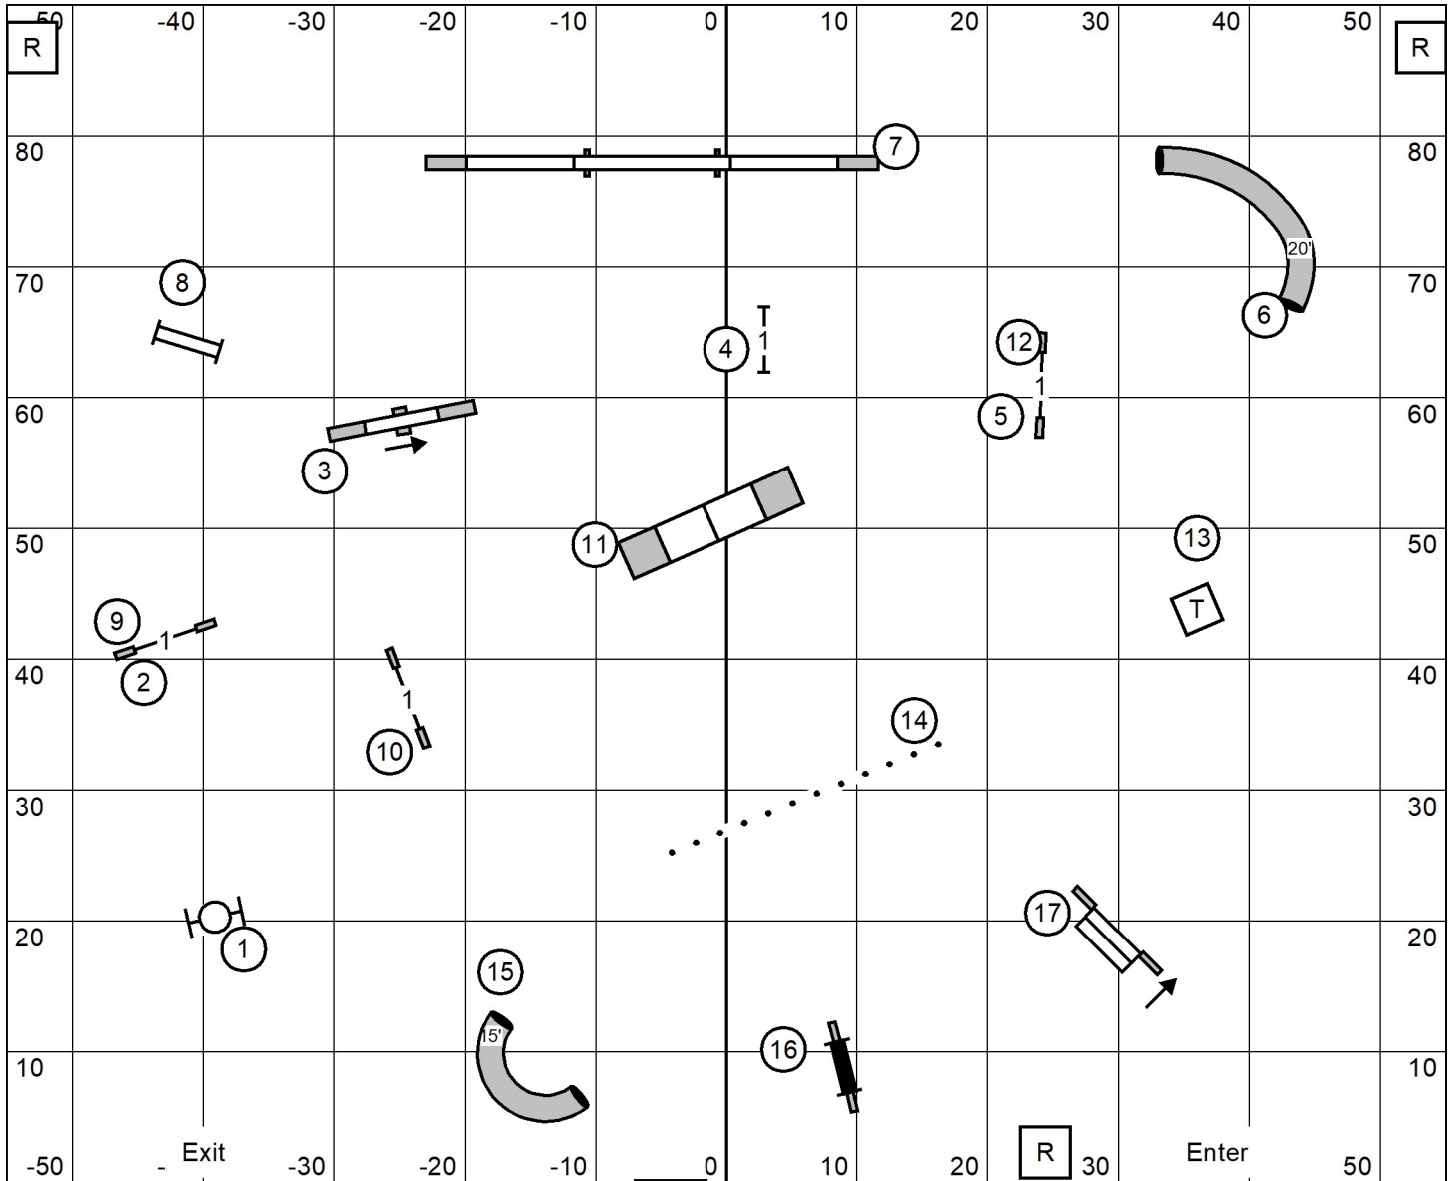

EX MAS STD  
 110 X 90  
 Indoors/Turf

WILMINGTON KENNEL CLUB  
 Sunday May 11, 2025  
 Judge: Pam Johnson

T/S

NOVICE JWW  
 110 X 90  
 TURF

**WILMINGTON KENNEL CLUB**  
 Sunday May 11, 2025  
 Judge: Pam Johnson

T/S

**OPEN JWW**  
 110 X 90  
 TURF

Wilmington Kennel Club  
 Sunday May 11, 2025  
 Judge: Pam Johnson

T/S  
 Premier Sports Center  
 Standard Ring

OPEN STD  
 110 X 90  
 Indoors/Turf

WILMINGTON KENNEL CLUB  
 Sunday May 11, 2025  
 Judge: Pam Johnson

T/S

PREMIER JWW  
 110 X 90  
 TURF

Wilmington Kennel Club  
 Sunday May 11, 2025  
 Judge: Pam Johnson

Premier Sports Center  
 Standard Ring

TIME 2 BEAT  
 110 X 90  
 Indoors/Turf