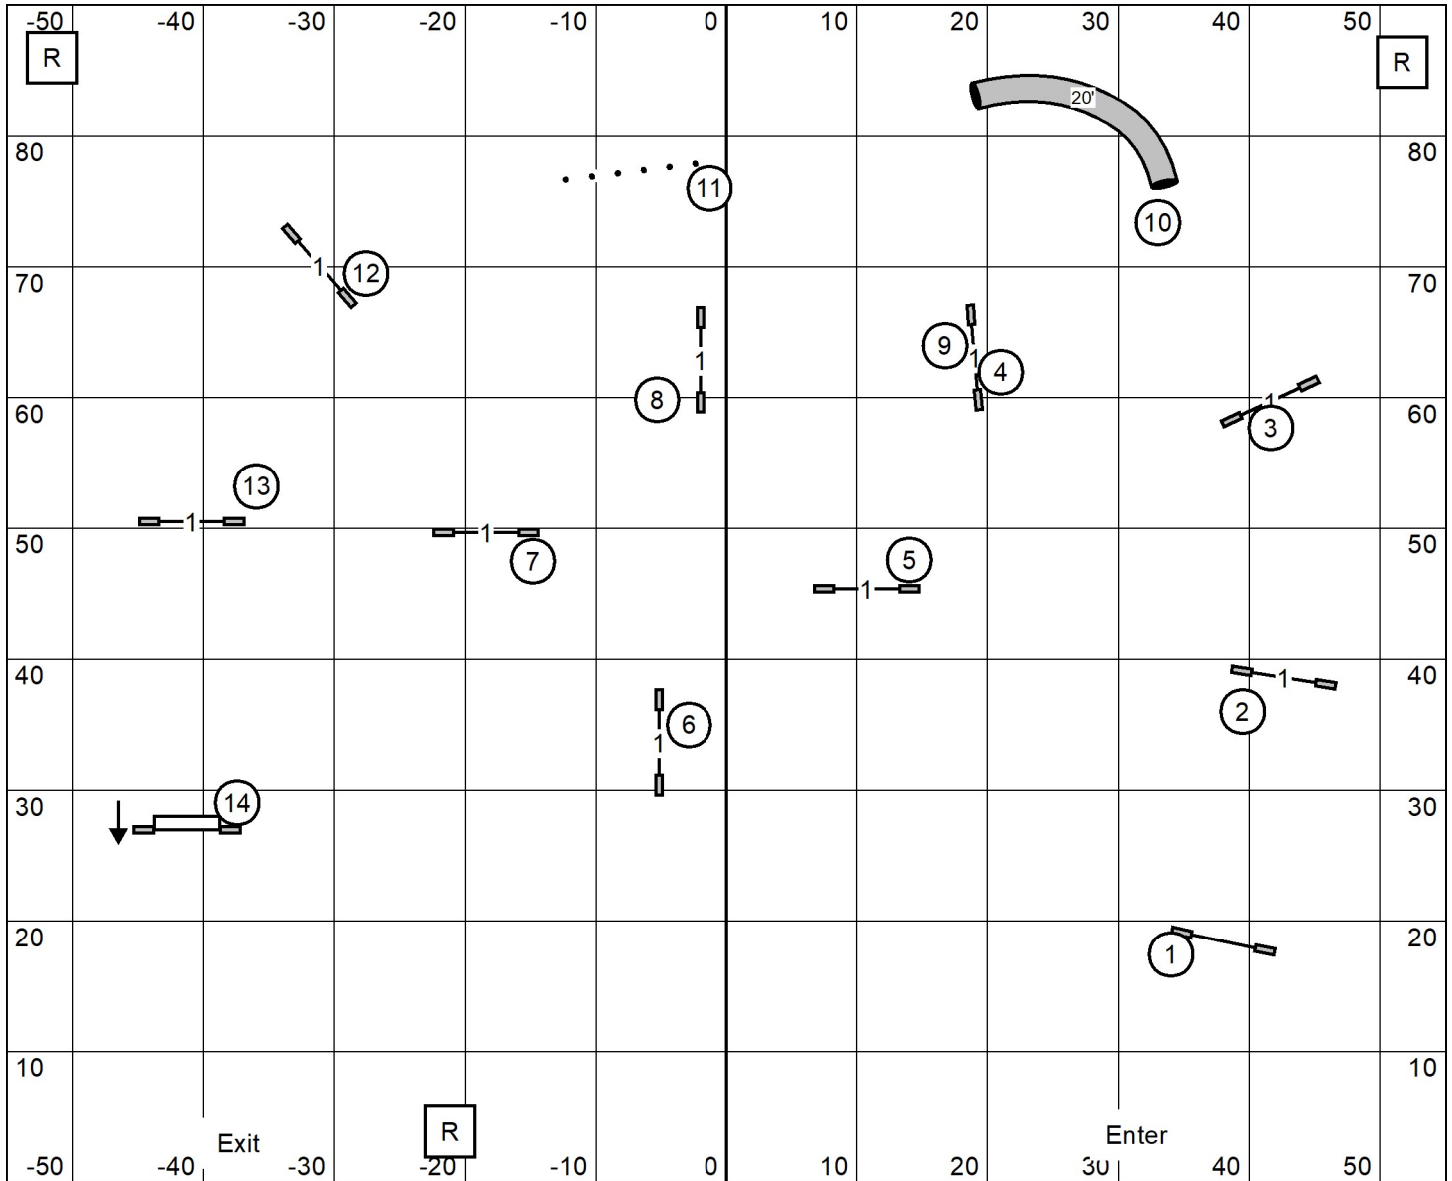

**WILMINGTON KENNEL CLUB**  
 Sunday May 11, 2025  
 Judge: Pam Johnson

T/S

**EX MAS JWW**  
 110 X 90  
 TURF

Wilmington Kennel Club  
 Sunday May 11, 2025  
 Judge: Pam Johnson

T/S  
 Premier Sports Center  
 Standard Ring

EX MAS STD  
 110 X 90  
 Indoors/Turf

WILMINGTON KENNEL CLUB  
 Sunday May 11, 2025  
 Judge: Pam Johnson

T/S

NOVICE JWW  
 110 X 90  
 TURF

**WILMINGTON KENNEL CLUB**  
 Sunday May 11, 2025  
 Judge: Pam Johnson

T/S

**OPEN JWW**  
 110 X 90  
 TURF

Wilmington Kennel Club  
 Sunday May 11, 2025  
 Judge: Pam Johnson

T/S  
 Premier Sports Center  
 Standard Ring

OPEN STD  
 110 X 90  
 Indoors/Turf

WILMINGTON KENNEL CLUB  
 Sunday May 11, 2025  
 Judge: Pam Johnson

T/S

PREMIER JWW  
 110 X 90  
 TURF

Wilmington Kennel Club  
 Sunday May 11, 2025  
 Judge: Pam Johnson

Premier Sports Center  
 Standard Ring

TIME 2 BEAT  
 110 X 90  
 Indoors/Turf