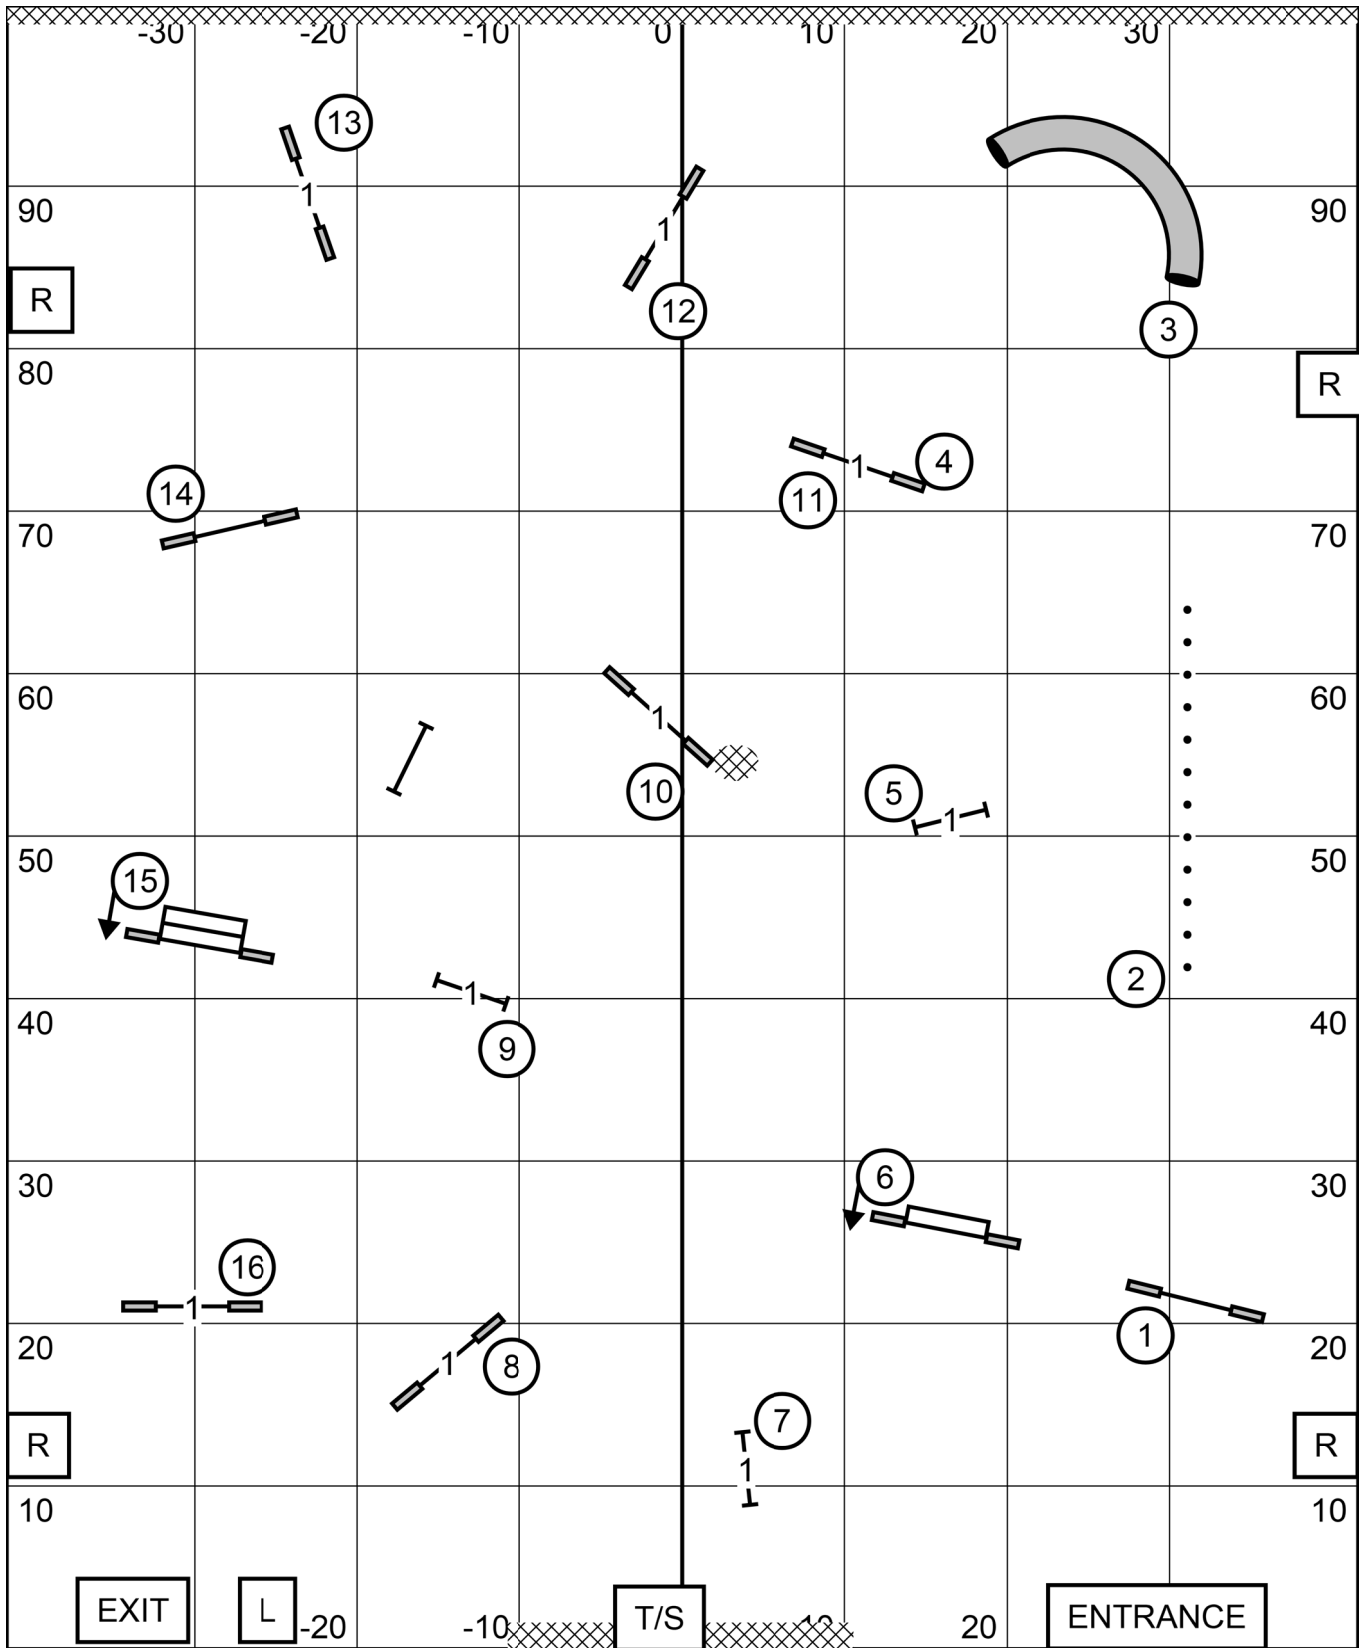

OPEN JWW

LOWER BUCKS DOG TRAINING CLUB
SUNDAY MAY 18, 2025
INDOORS ON SPORT TURF
JUDGE: SUSAN THOMPSON