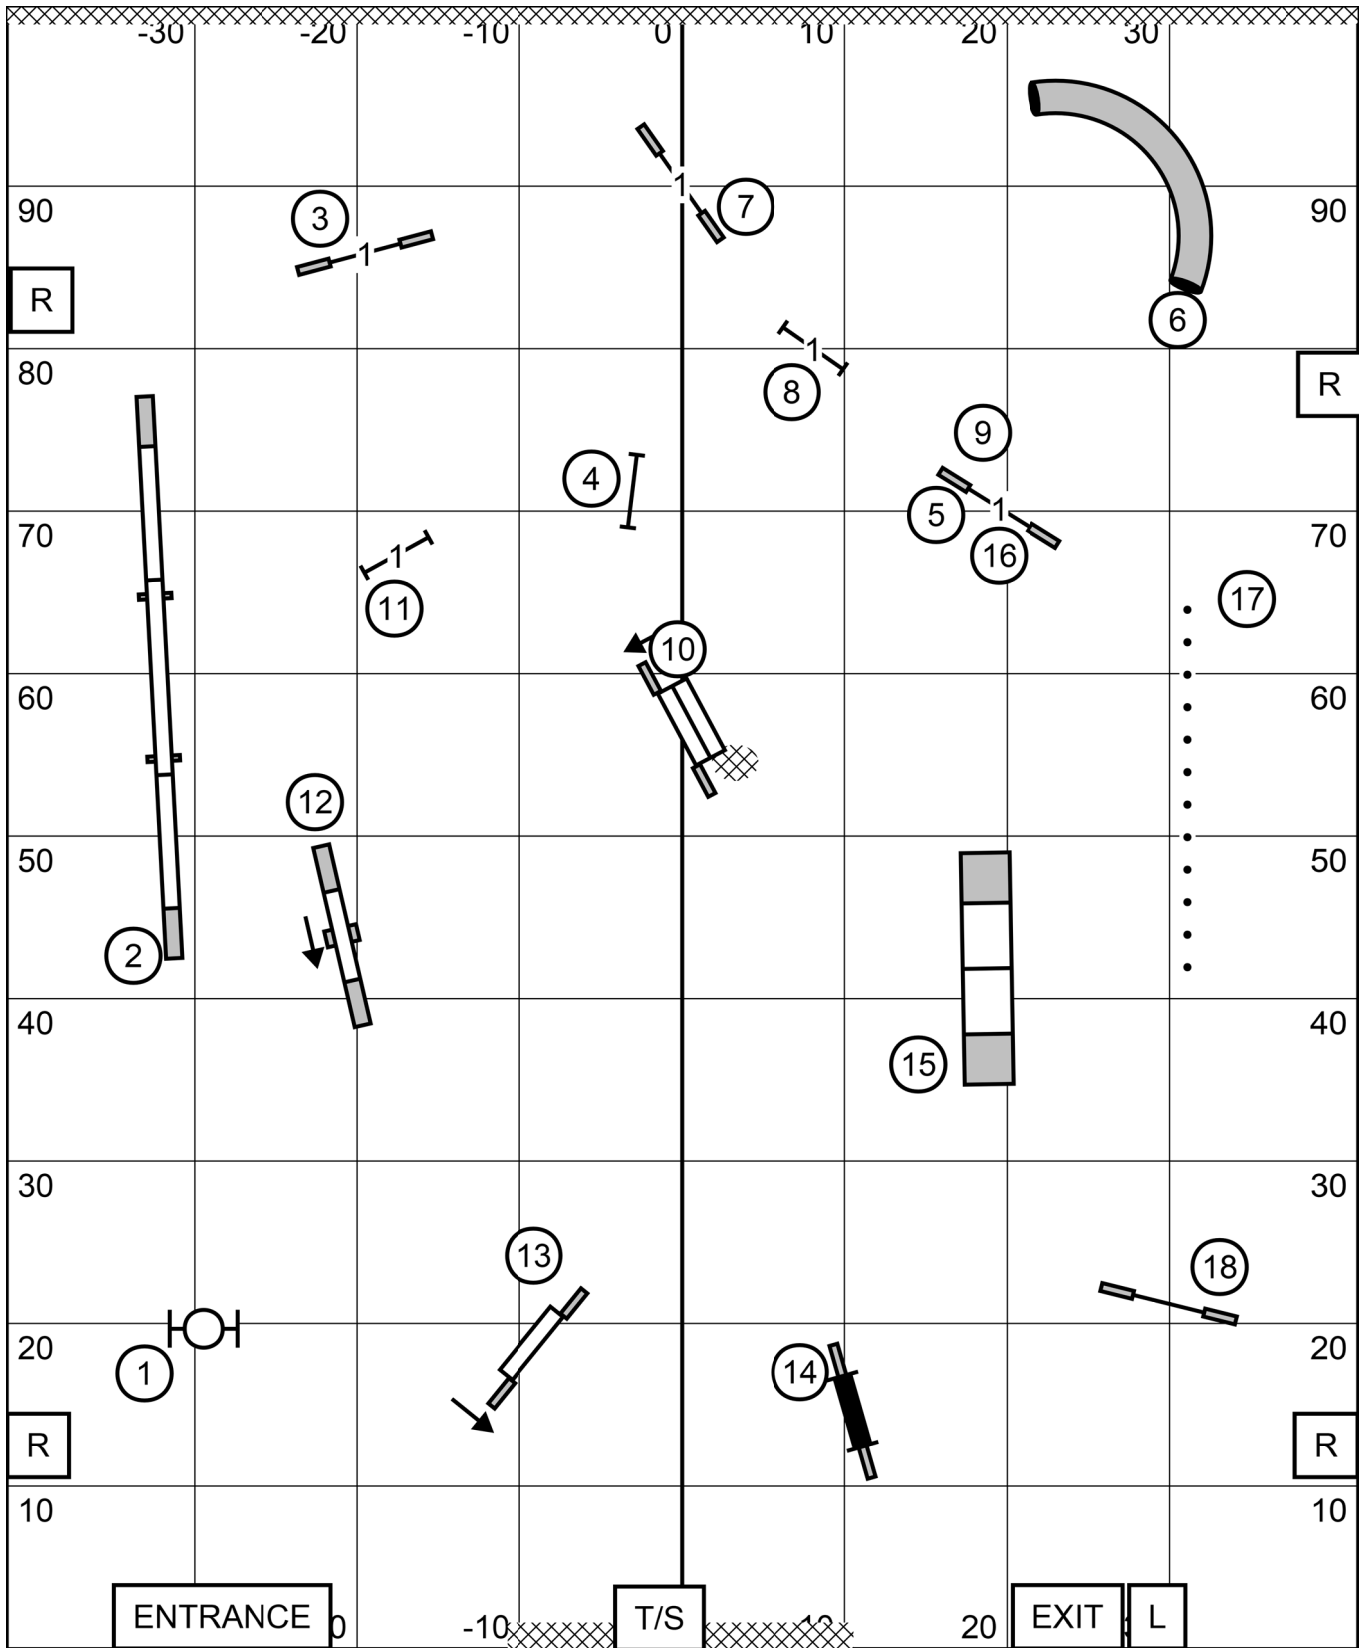

LOWER BUCKS DOG TRAINING CLUB  
 SUNDAY MAY 18, 2025  
 INDOORS ON SPORT TURF  
 JUDGE: SUSAN THOMPSON

T2B

EX/MAS STD

LOWER BUCKS DOG TRAINING CLUB  
 SUNDAY MAY 18, 2025  
 INDOORS ON SPORT TURF  
 JUDGE: SUSAN THOMPSON