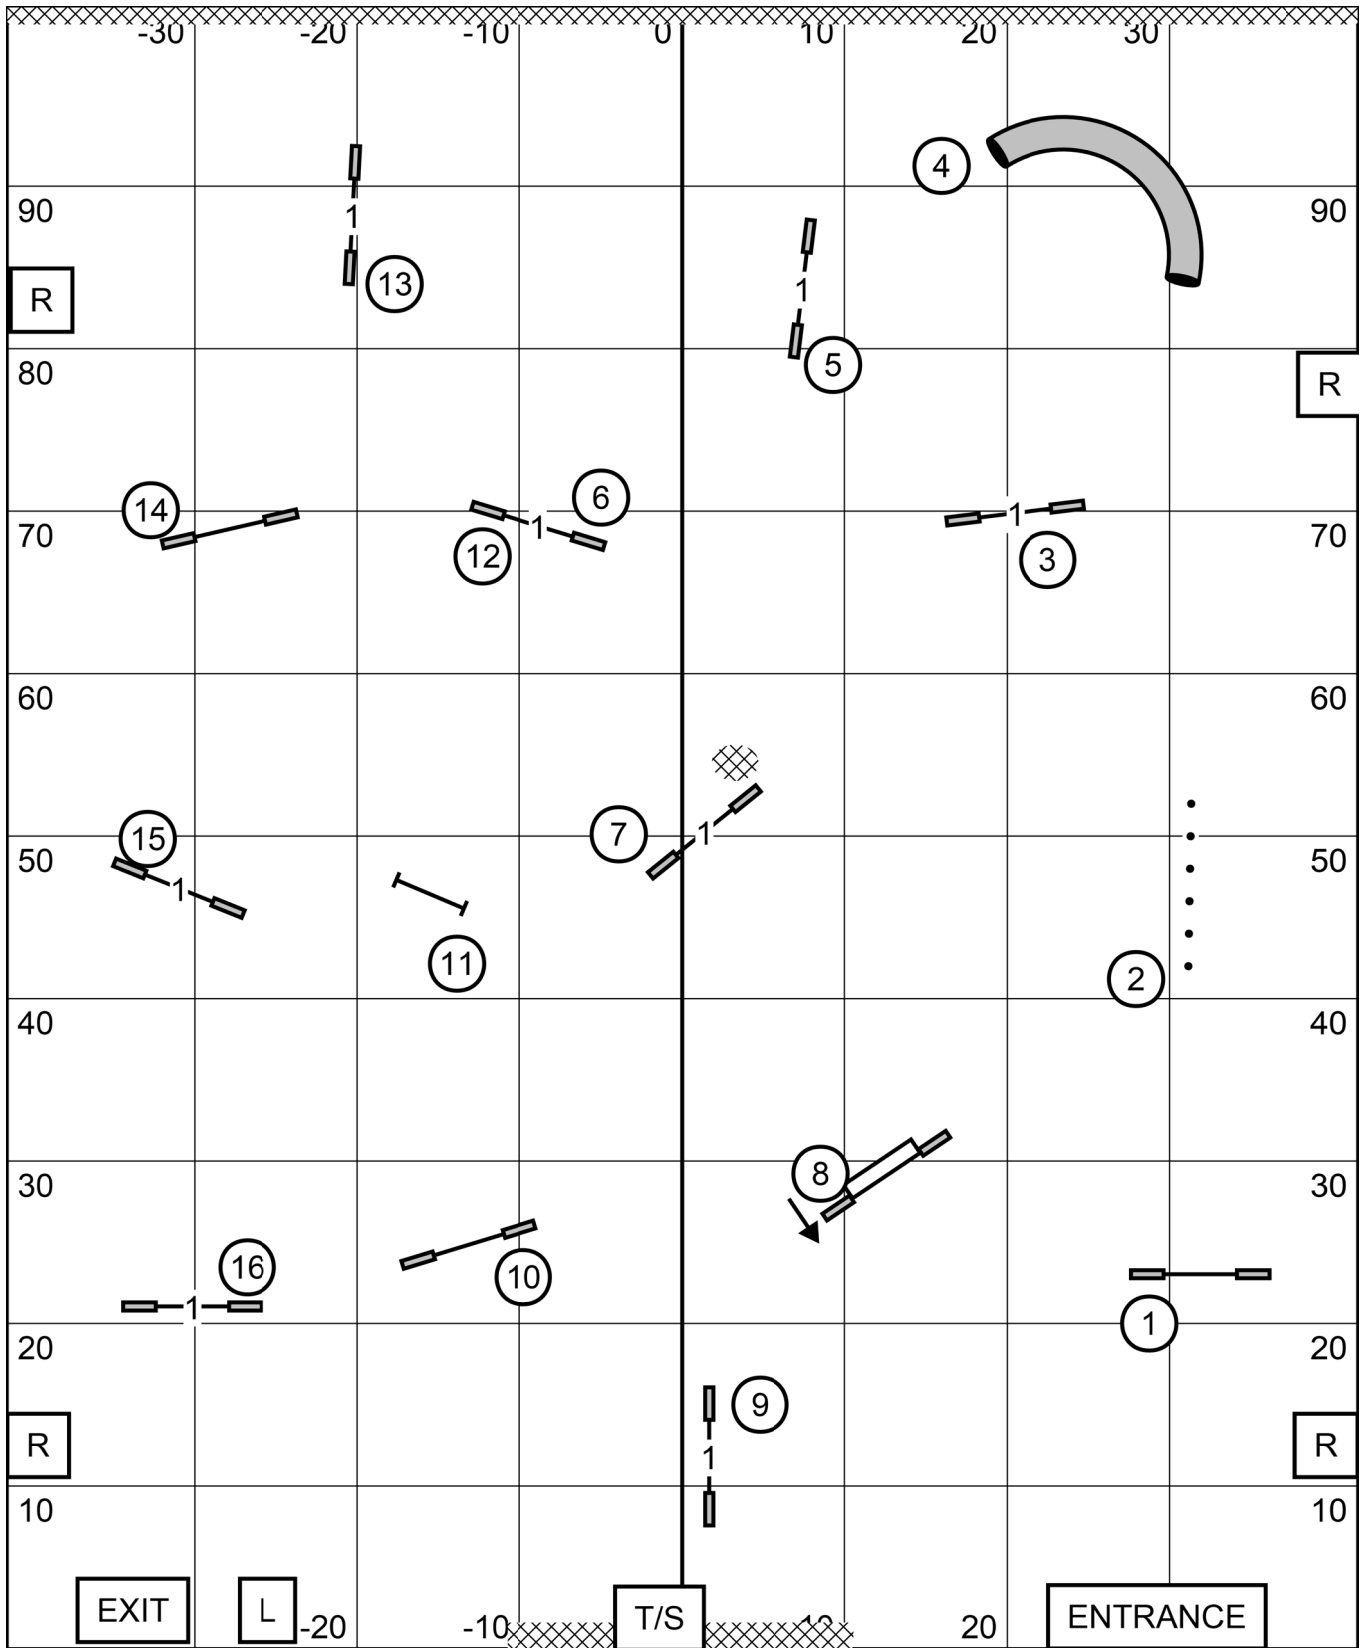

NOVICE JWW

LOWER BUCKS DOG TRAINING CLUB
SUNDAY MAY 18, 2025
INDOORS ON SPORT TURF
JUDGE: SUSAN THOMPSON