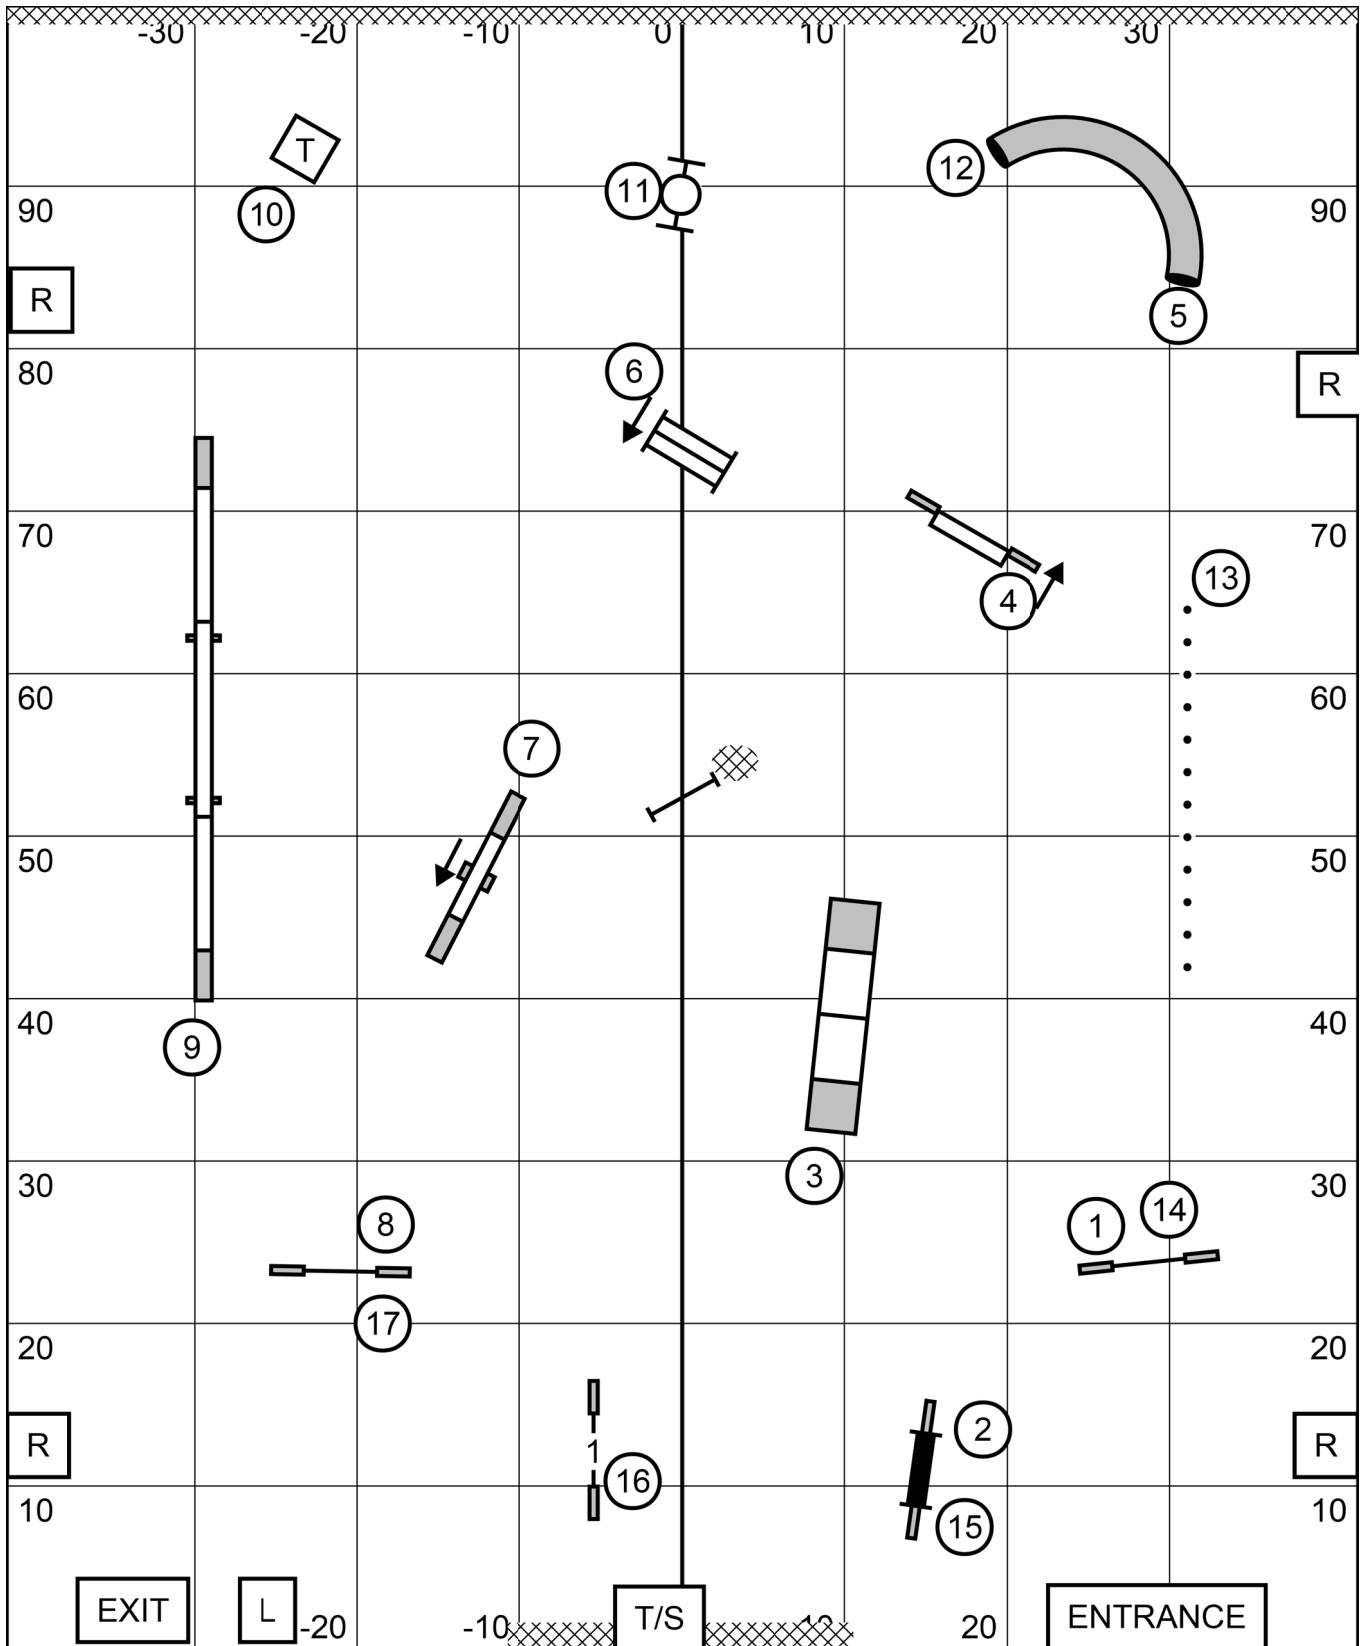

OPEN STD

LOWER BUCKS DOG TRAINING CLUB
SUNDAY MAY 18, 2025
INDOORS ON SPORT TURF
JUDGE: SUSAN THOMPSON