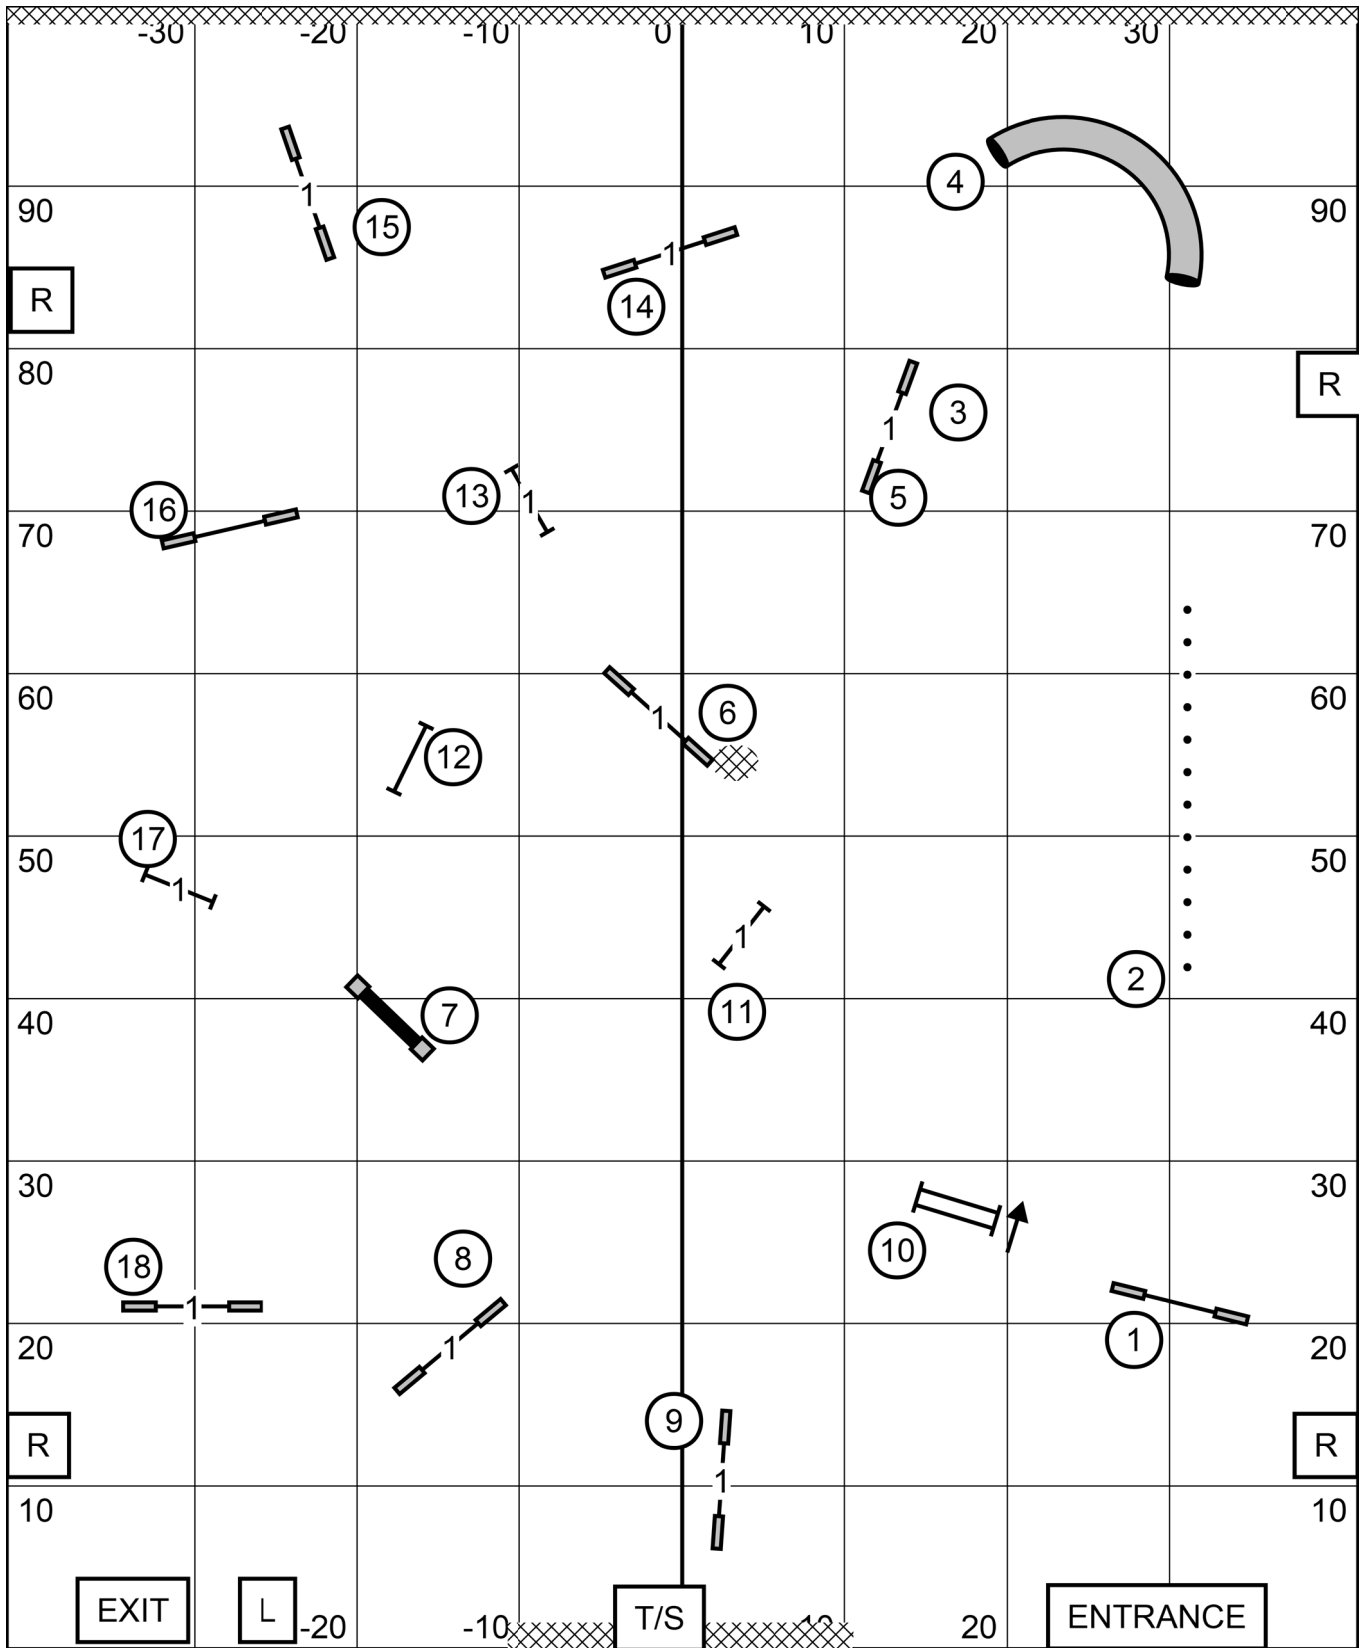

LOWER BUCKS DOG TRAINING CLUB  
 SUNDAY MAY 18, 2025  
 INDOORS ON SPORT TURF  
 JUDGE: SUSAN THOMPSON

T2B

EX/MAS STD

LOWER BUCKS DOG TRAINING CLUB  
 SUNDAY MAY 18, 2025  
 INDOORS ON SPORT TURF  
 JUDGE: SUSAN THOMPSON