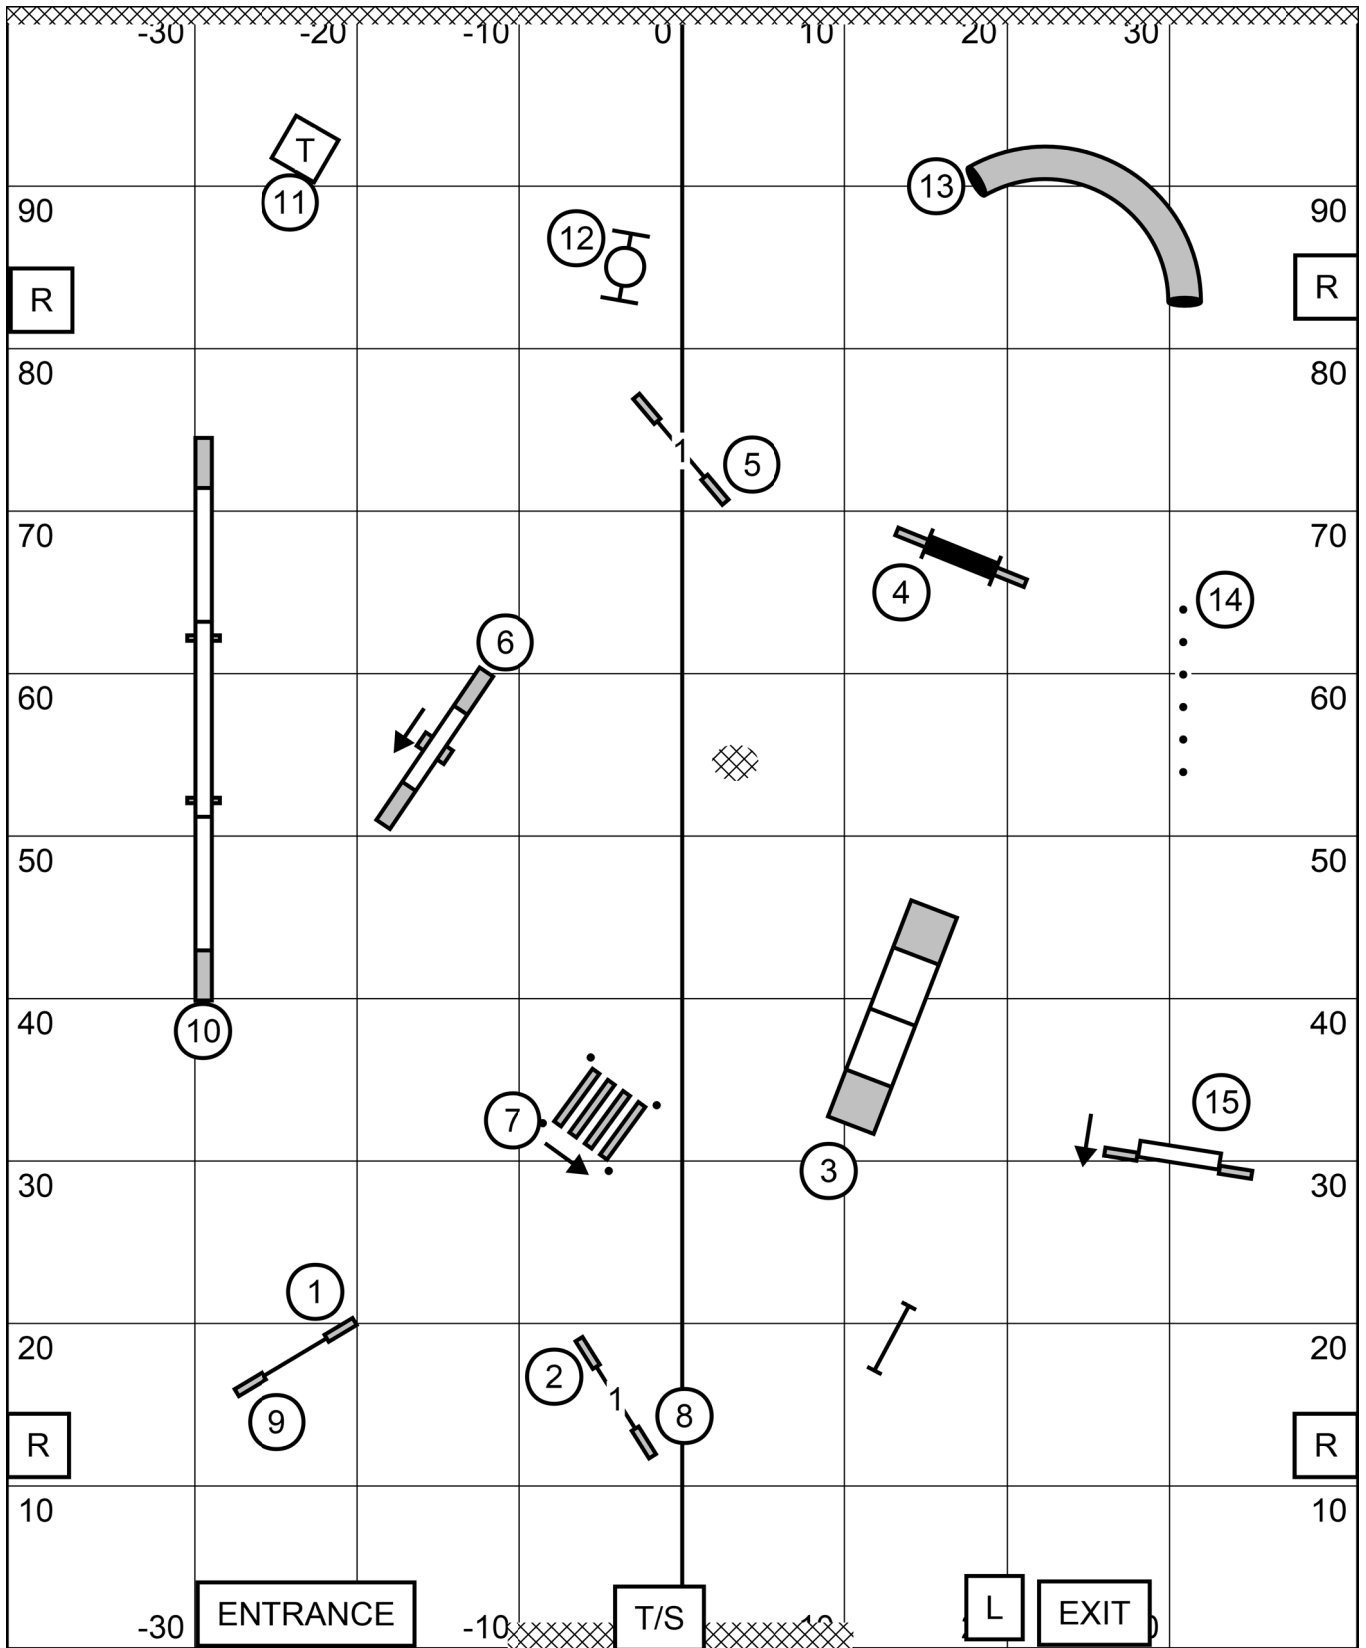

NOVICE STD

LOWER BUCKS DOG TRAINING CLUB
SUNDAY MAY 18, 2025
INDOORS ON SPORT TURF
JUDGE: SUSAN THOMPSON