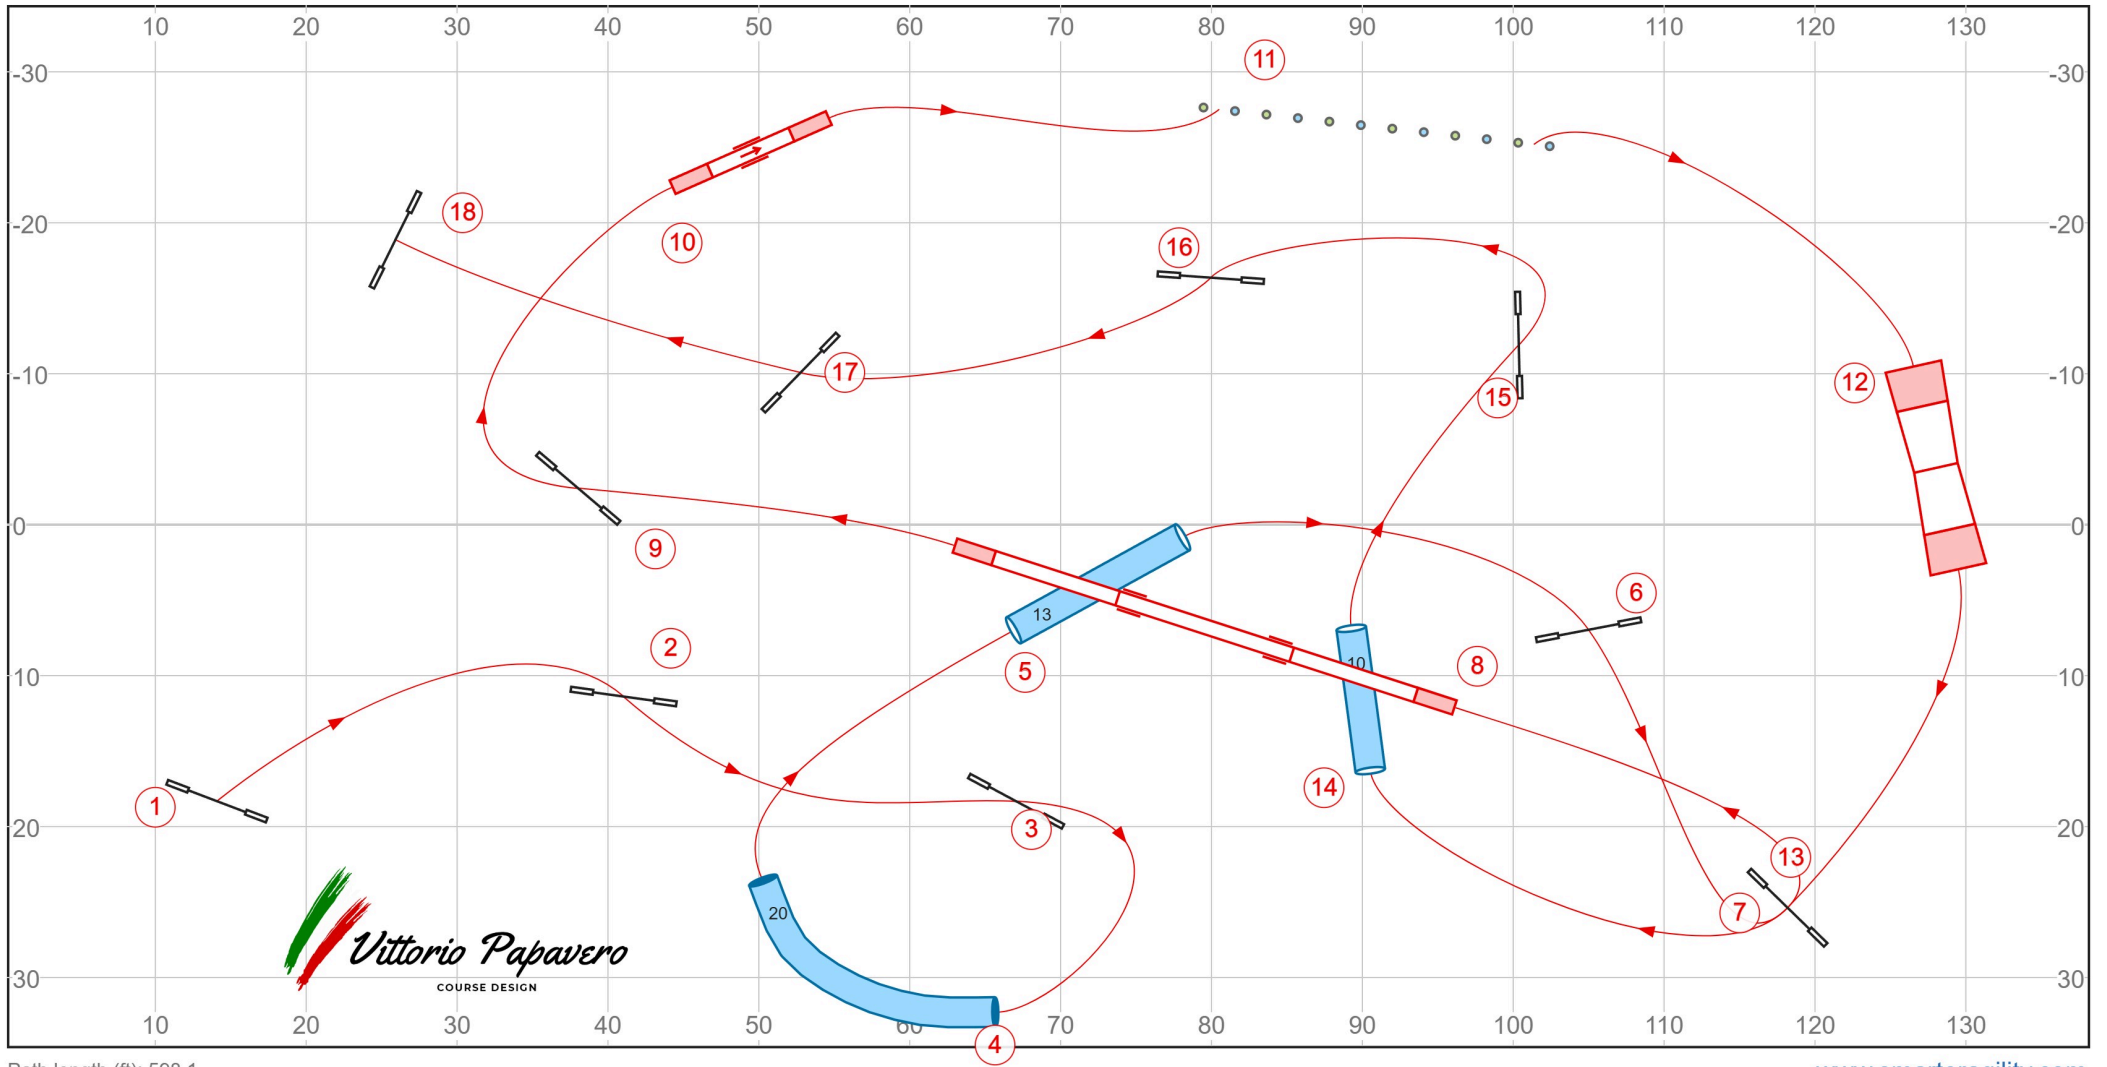

# Double Q Agility Club of WNYus - Agility 1

Path length (ft): 539.1

[www.smarteragility.com](http://www.smarteragility.com)

# Double Q Agility Club of WNYus - Agility 2

Path length (ft): 598.1

[www.smarteragility.com](http://www.smarteragility.com)

# Double Q Agility Club of WNYus - Agility 3

Path length (ft): 746.2

[www.smarteragility.com](http://www.smarteragility.com)

# Double Q Agility Club of WNYus - Jumping 1

Path length (ft): 570.2