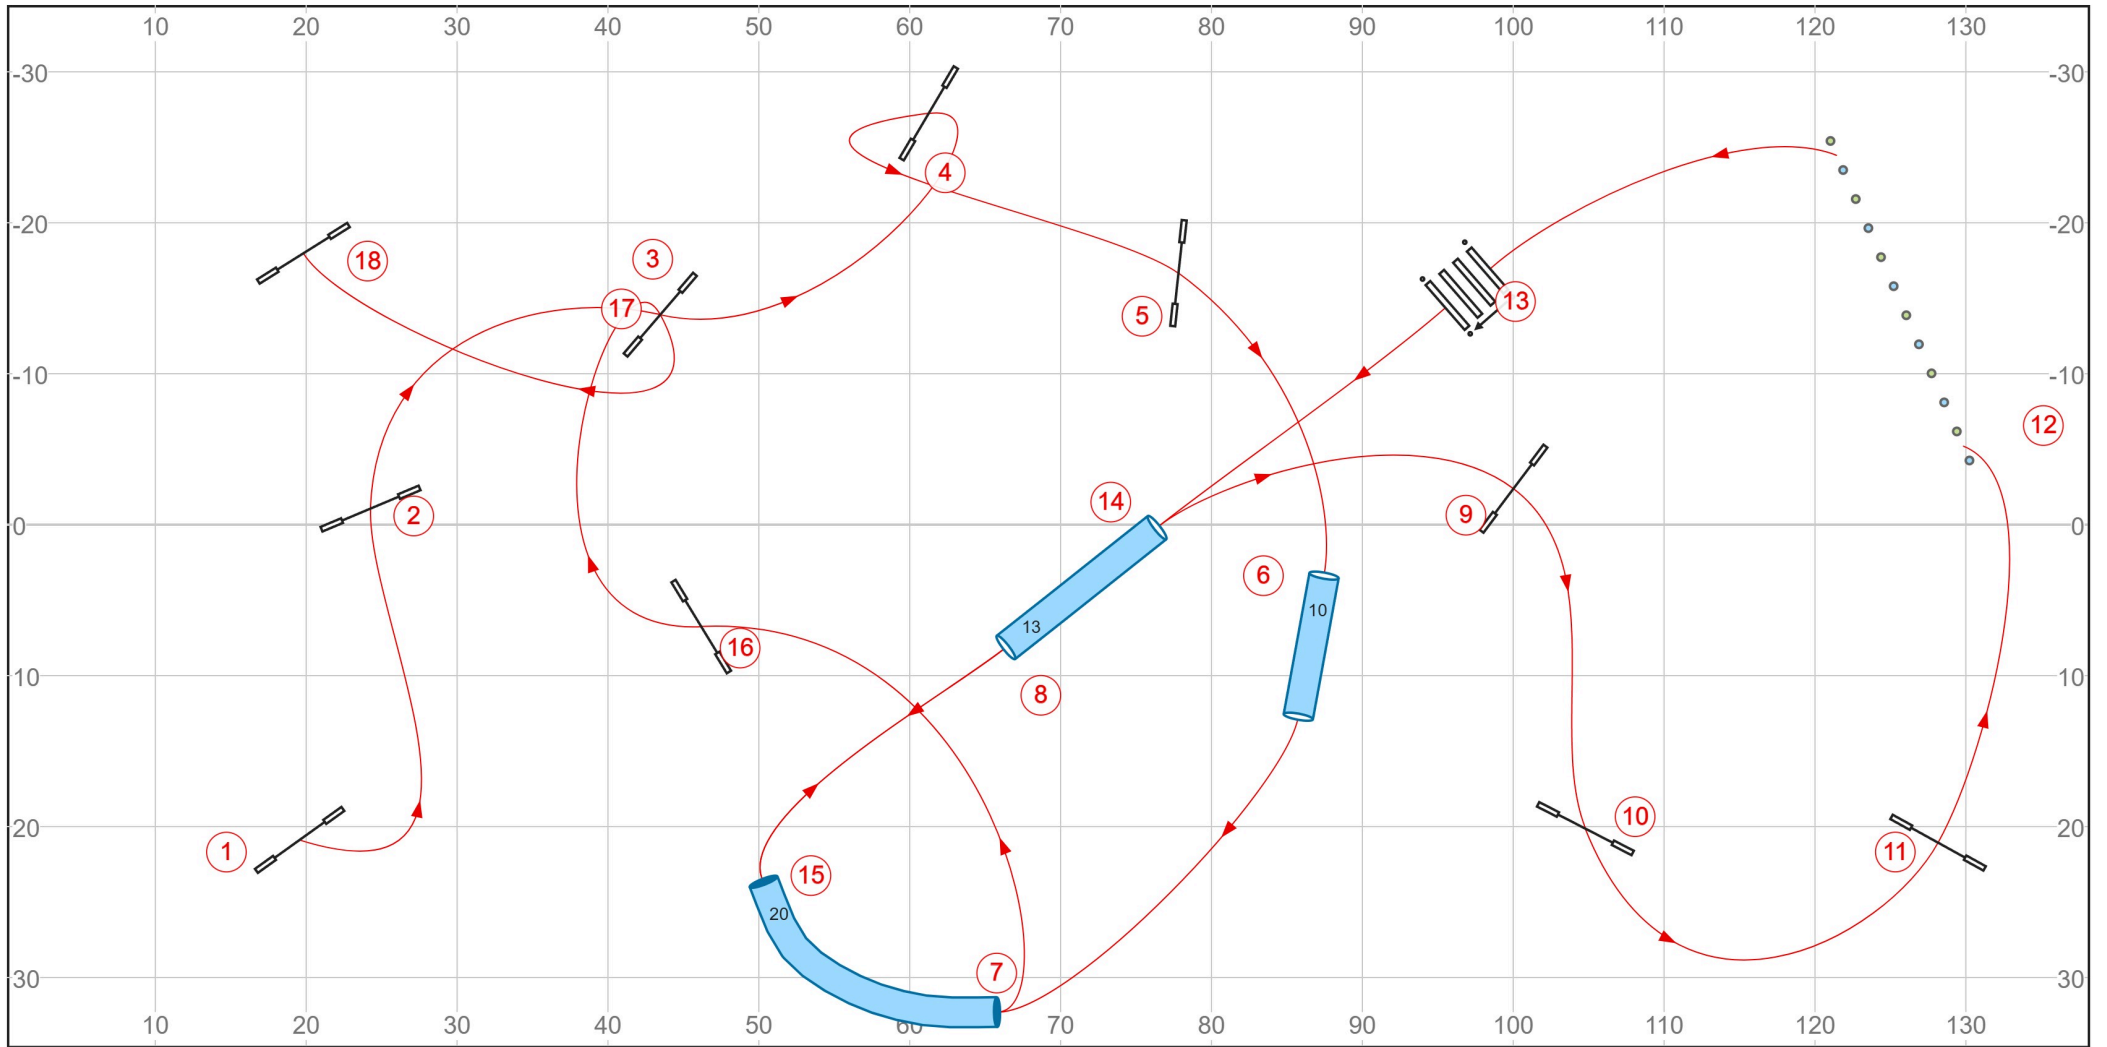

Double Q Agility Club of WNYus - Jumping 1

Path length (ft): 570.2