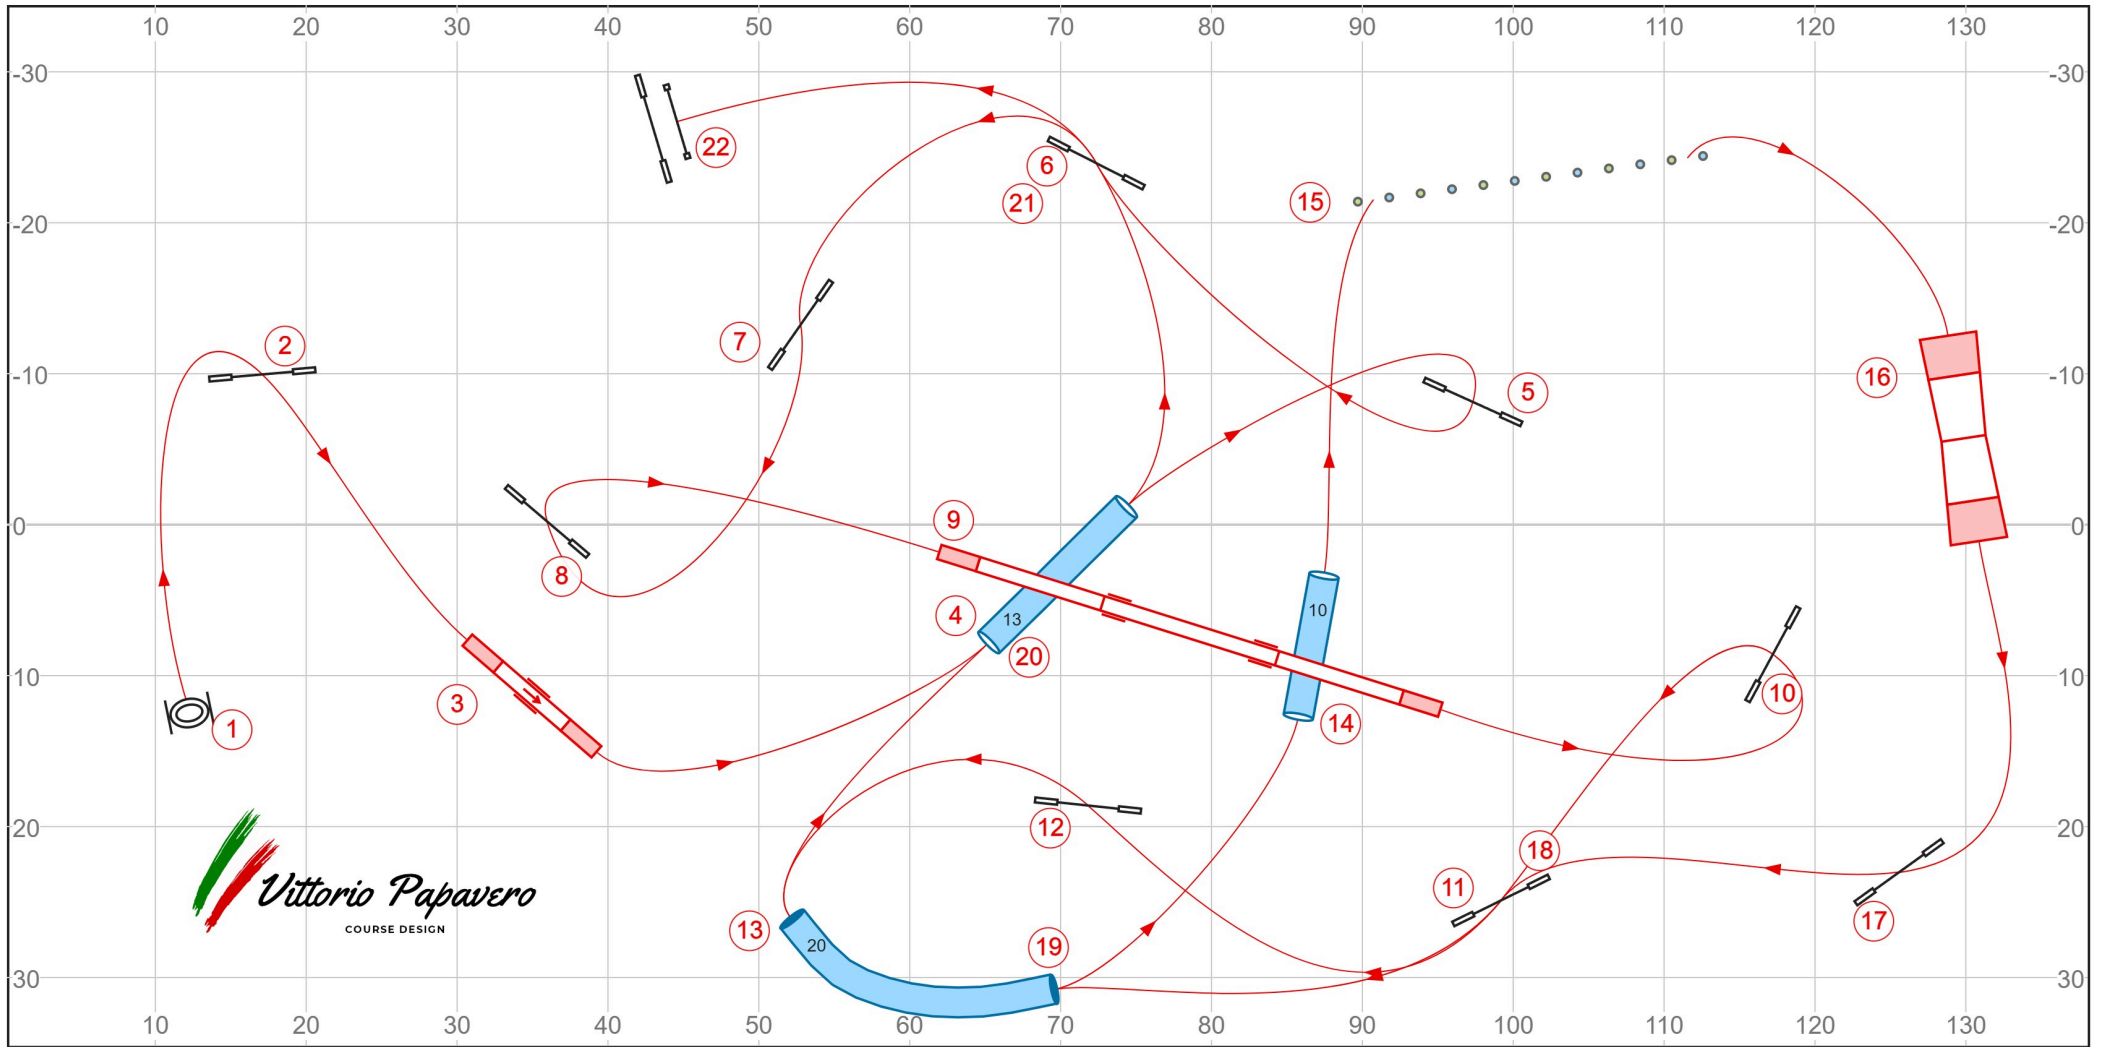

# Double Q Agility Club of WNYus - Agility 1

Path length (ft): 539.1

[www.smarteragility.com](http://www.smarteragility.com)

# Double Q Agility Club of WNYus - Agility 2

Path length (ft): 598.1

[www.smarteragility.com](http://www.smarteragility.com)

# Double Q Agility Club of WNYus - Agility 3

Path length (ft): 746.2

[www.smarteragility.com](http://www.smarteragility.com)

# Double Q Agility Club of WNYus - Jumping 3

Path length (ft): 655.2

[www.smarteragility.com](http://www.smarteragility.com)