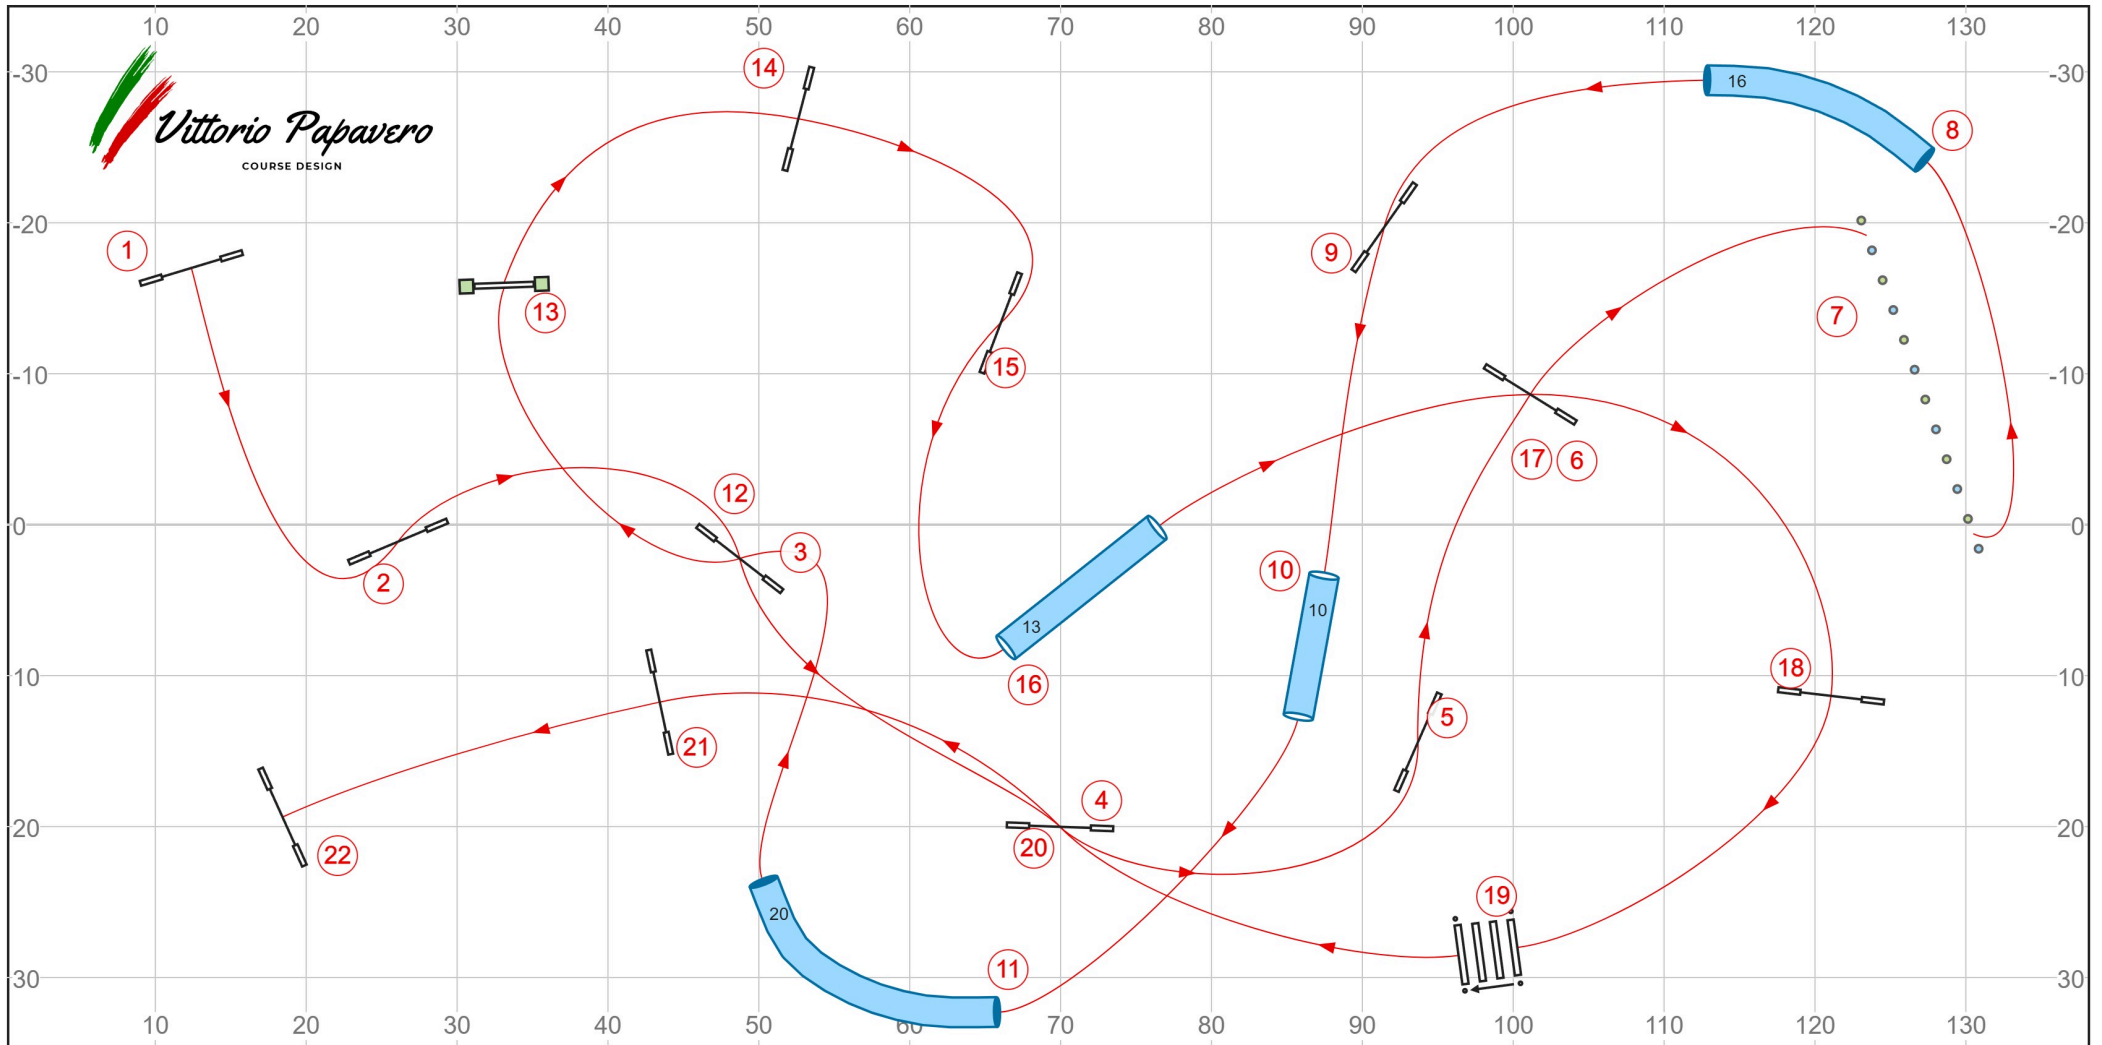

Double Q Agility Club of WNYus - Jumping 3

Path length (ft): 655.2

www.smarteragility.com