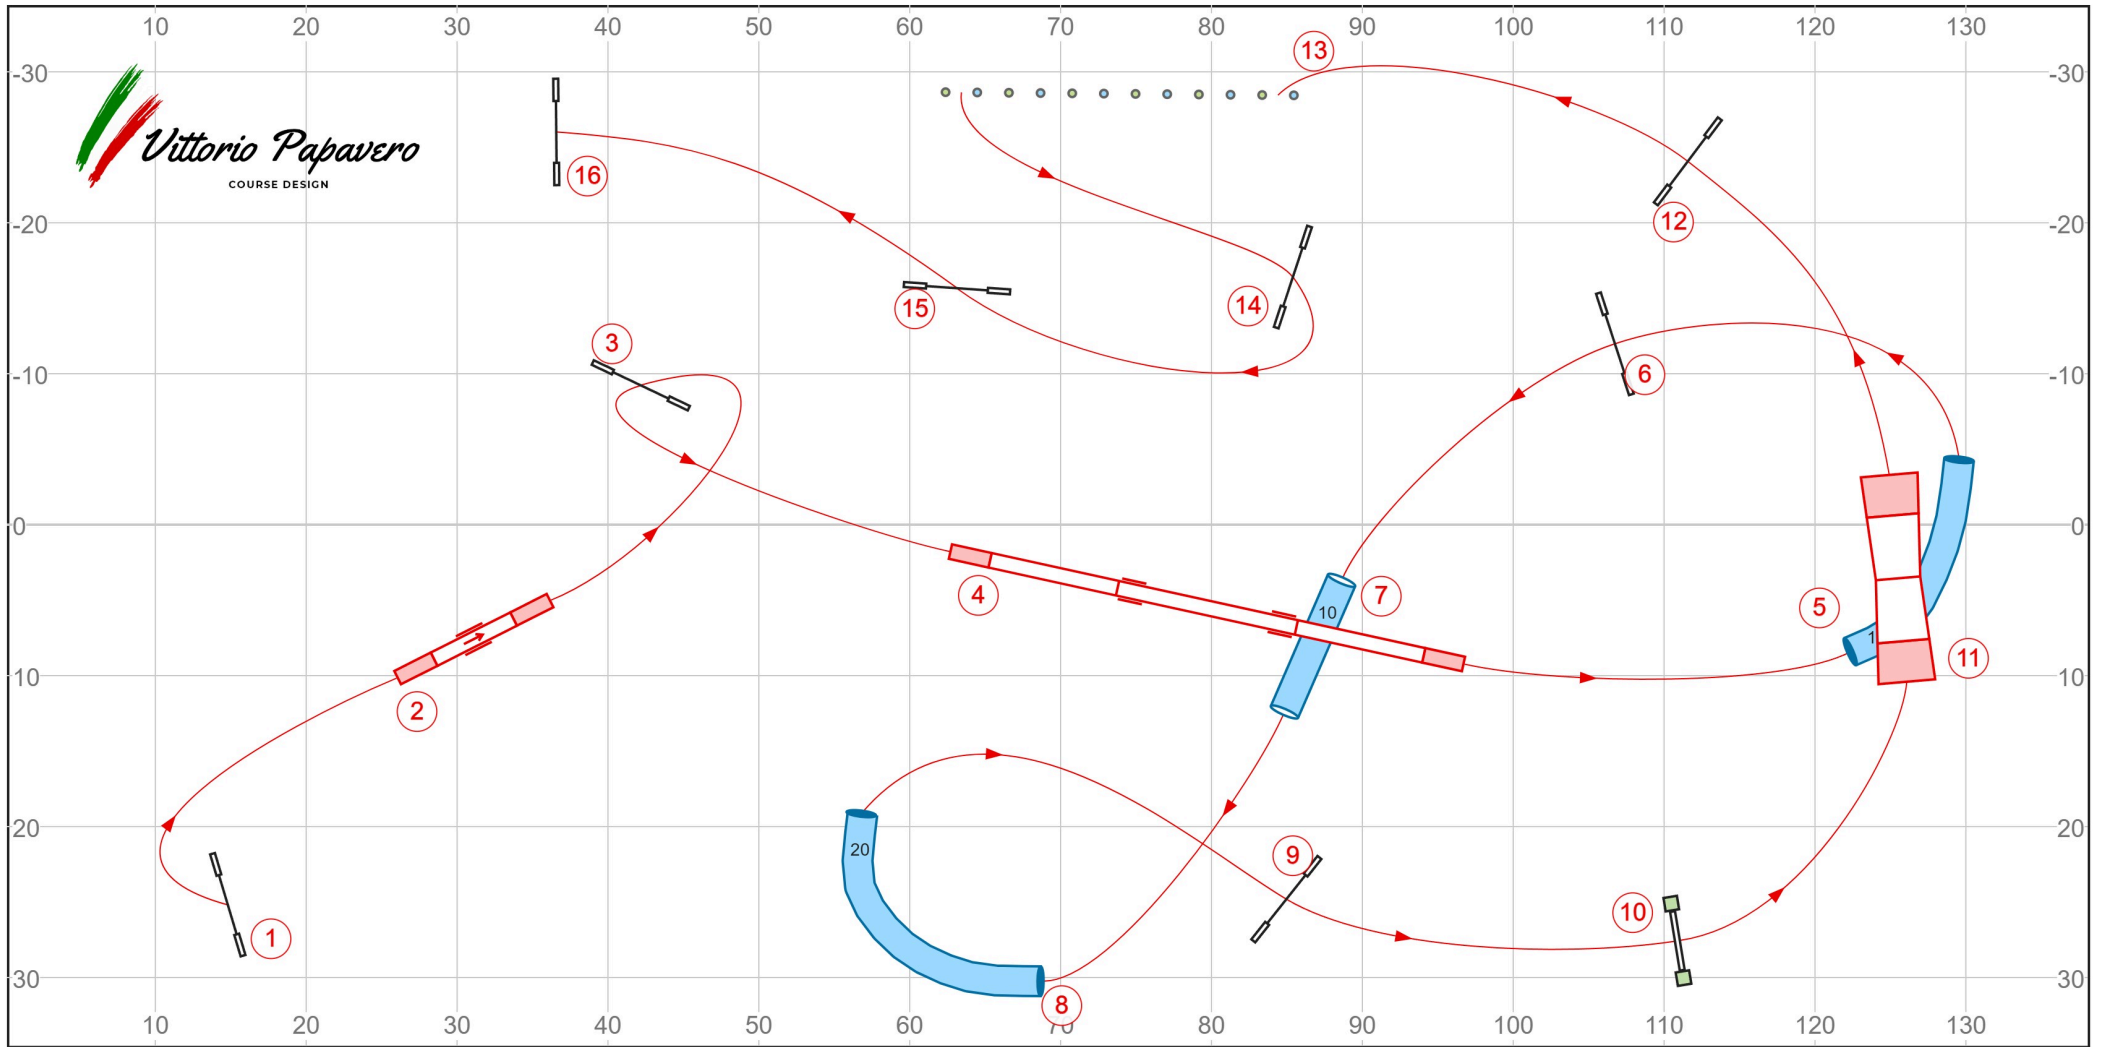

# Double Q Agility Club of WNYus - Agility 1

Path length (ft): 539.1

[www.smarteragility.com](http://www.smarteragility.com)

# Double Q Agility Club of WNYus - Agility 2

Path length (ft): 598.1

[www.smarteragility.com](http://www.smarteragility.com)

# Double Q Agility Club of WNYus - Agility 3

Path length (ft): 746.2

[www.smarteragility.com](http://www.smarteragility.com)

# Double Q Agility Club of WNYus - Jumping 1

Path length (ft): 570.2