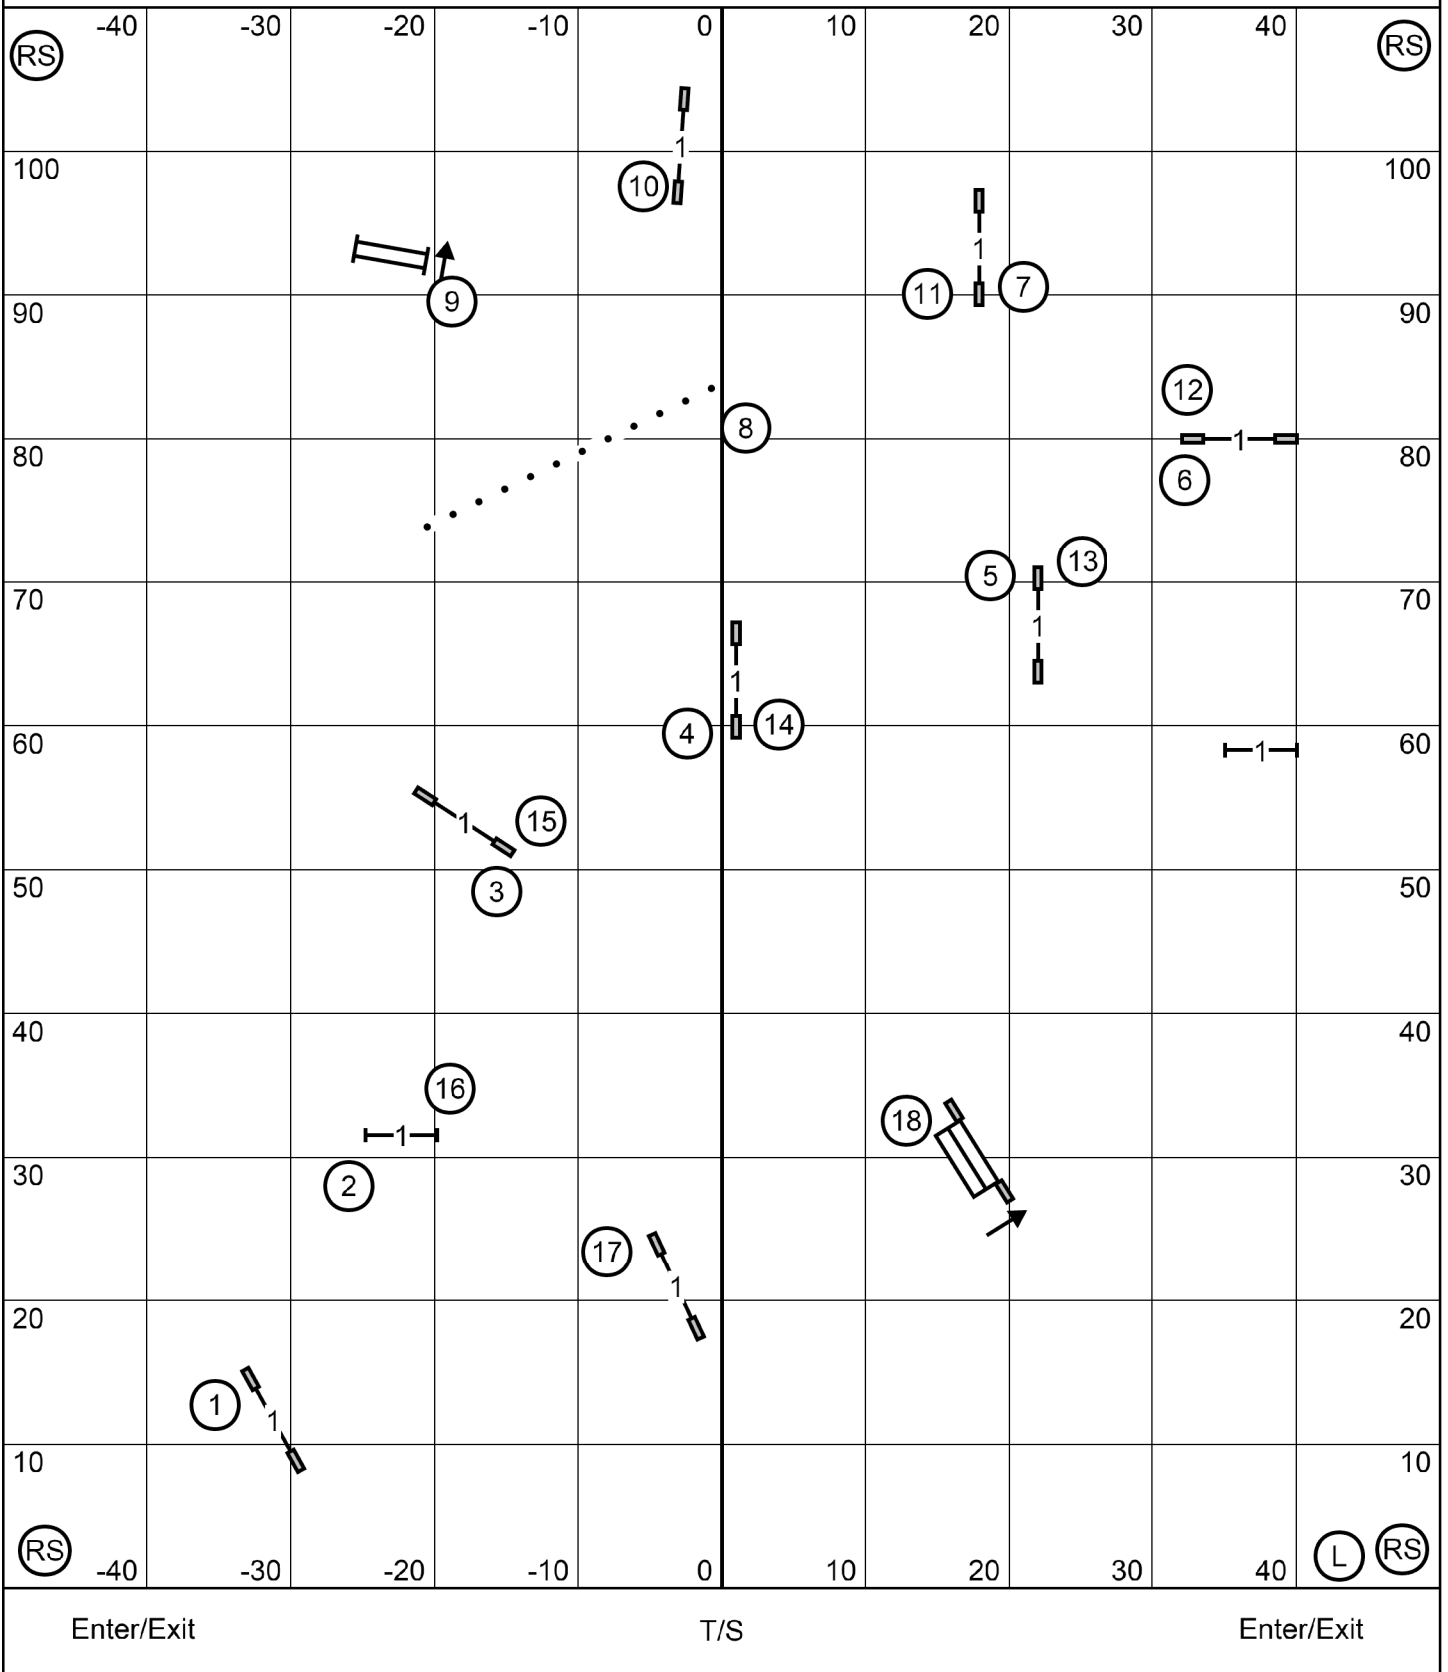

Bayshore Companion Dog Club
Open JWW, May 31, 2025
 Judge Dawn Glaser-Falk

Enter/Exit

T/S

Enter/Exit

Bayshore Companion Dog Club
Novice JWW, May 31, 2025
 Judge Dawn Glaser-Falk

Excellent/Master Standard

Bayshore Companion Dog Club