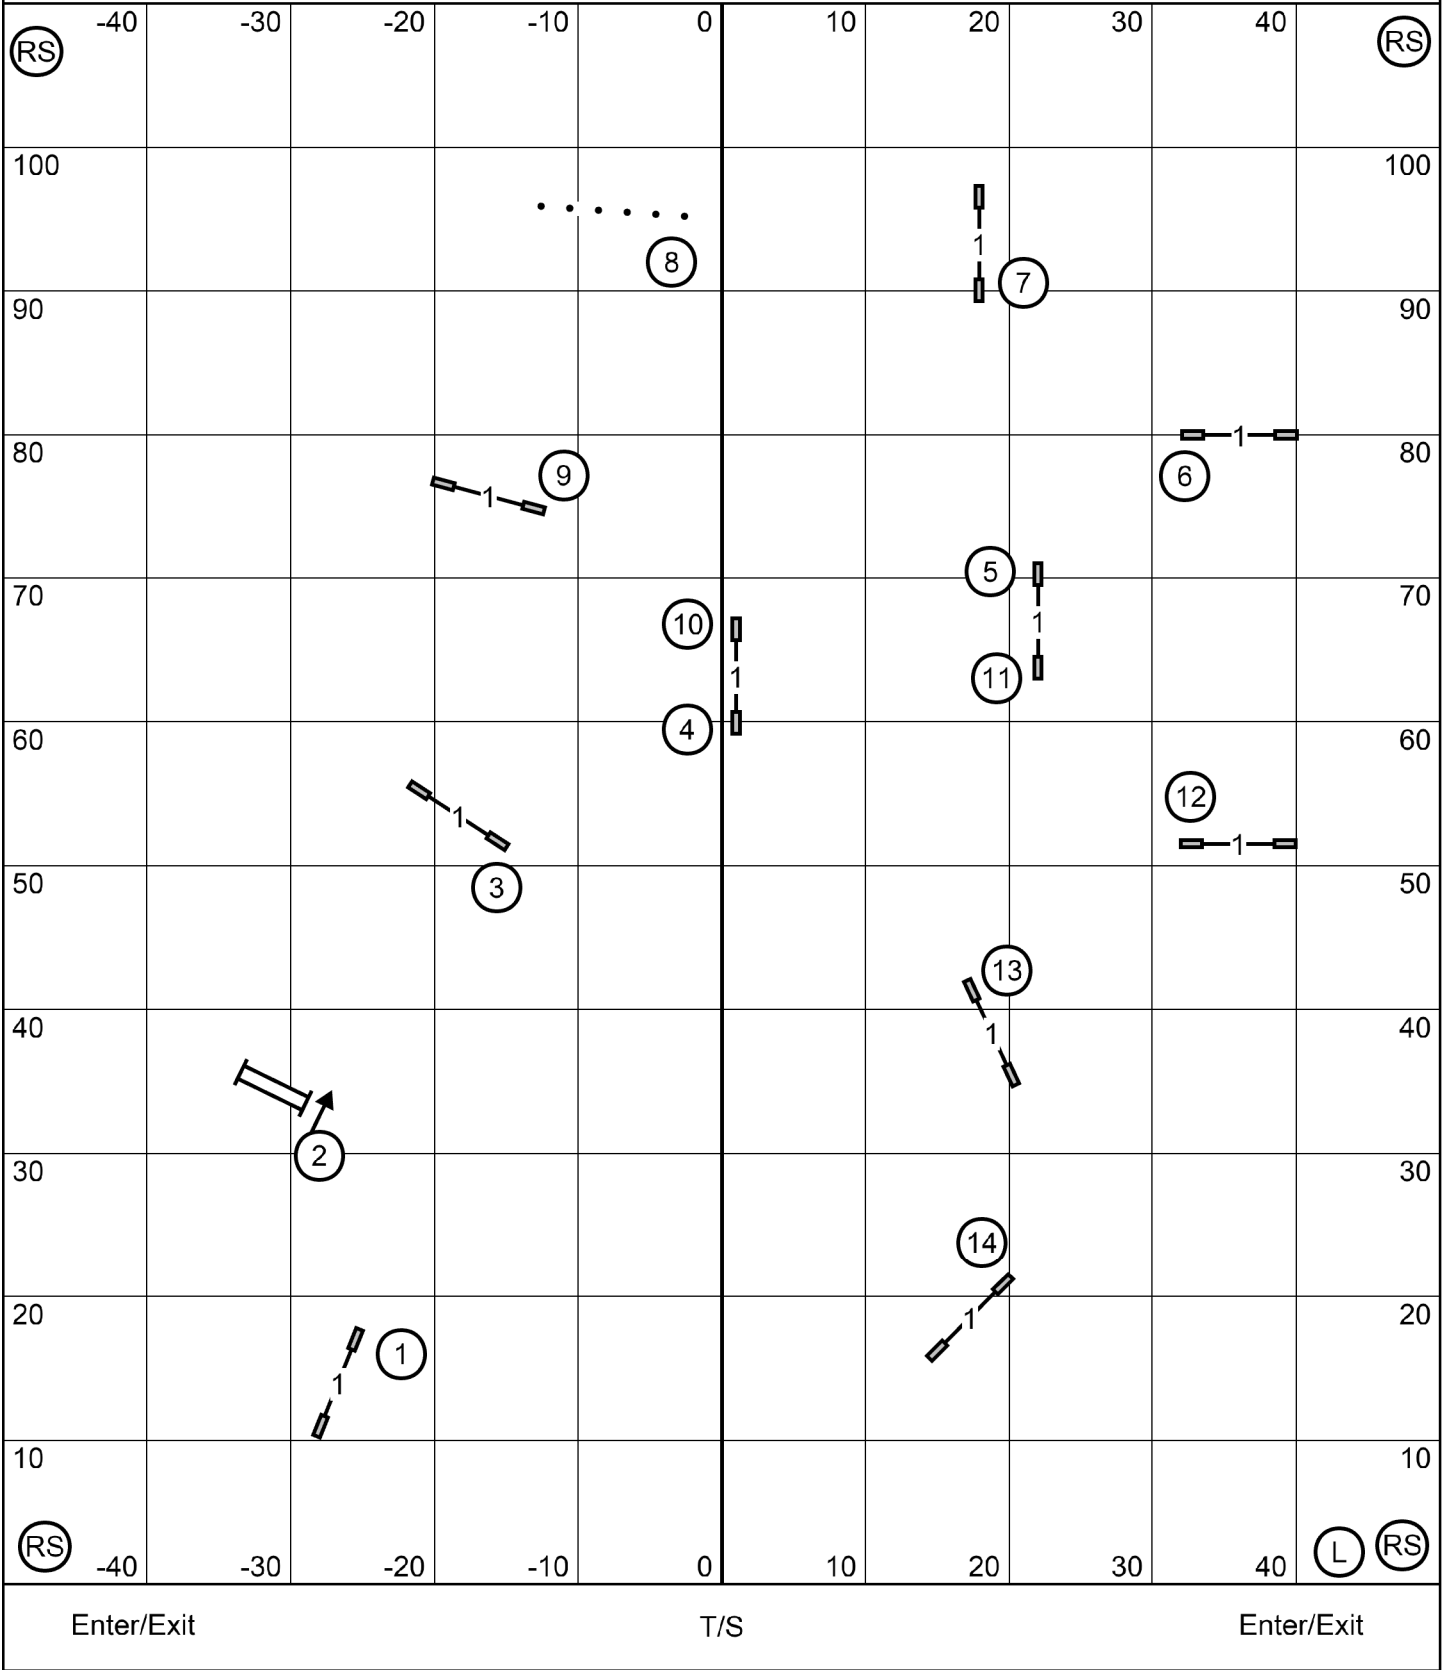

Bayshore Companion Dog Club
Open JWW, May 31, 2025
 Judge Dawn Glaser-Falk

Enter/Exit

T/S

Enter/Exit

Bayshore Companion Dog Club
Novice JWW, May 31, 2025
 Judge Dawn Glaser-Falk

Excellent/Master Standard

Bayshore Companion Dog Club