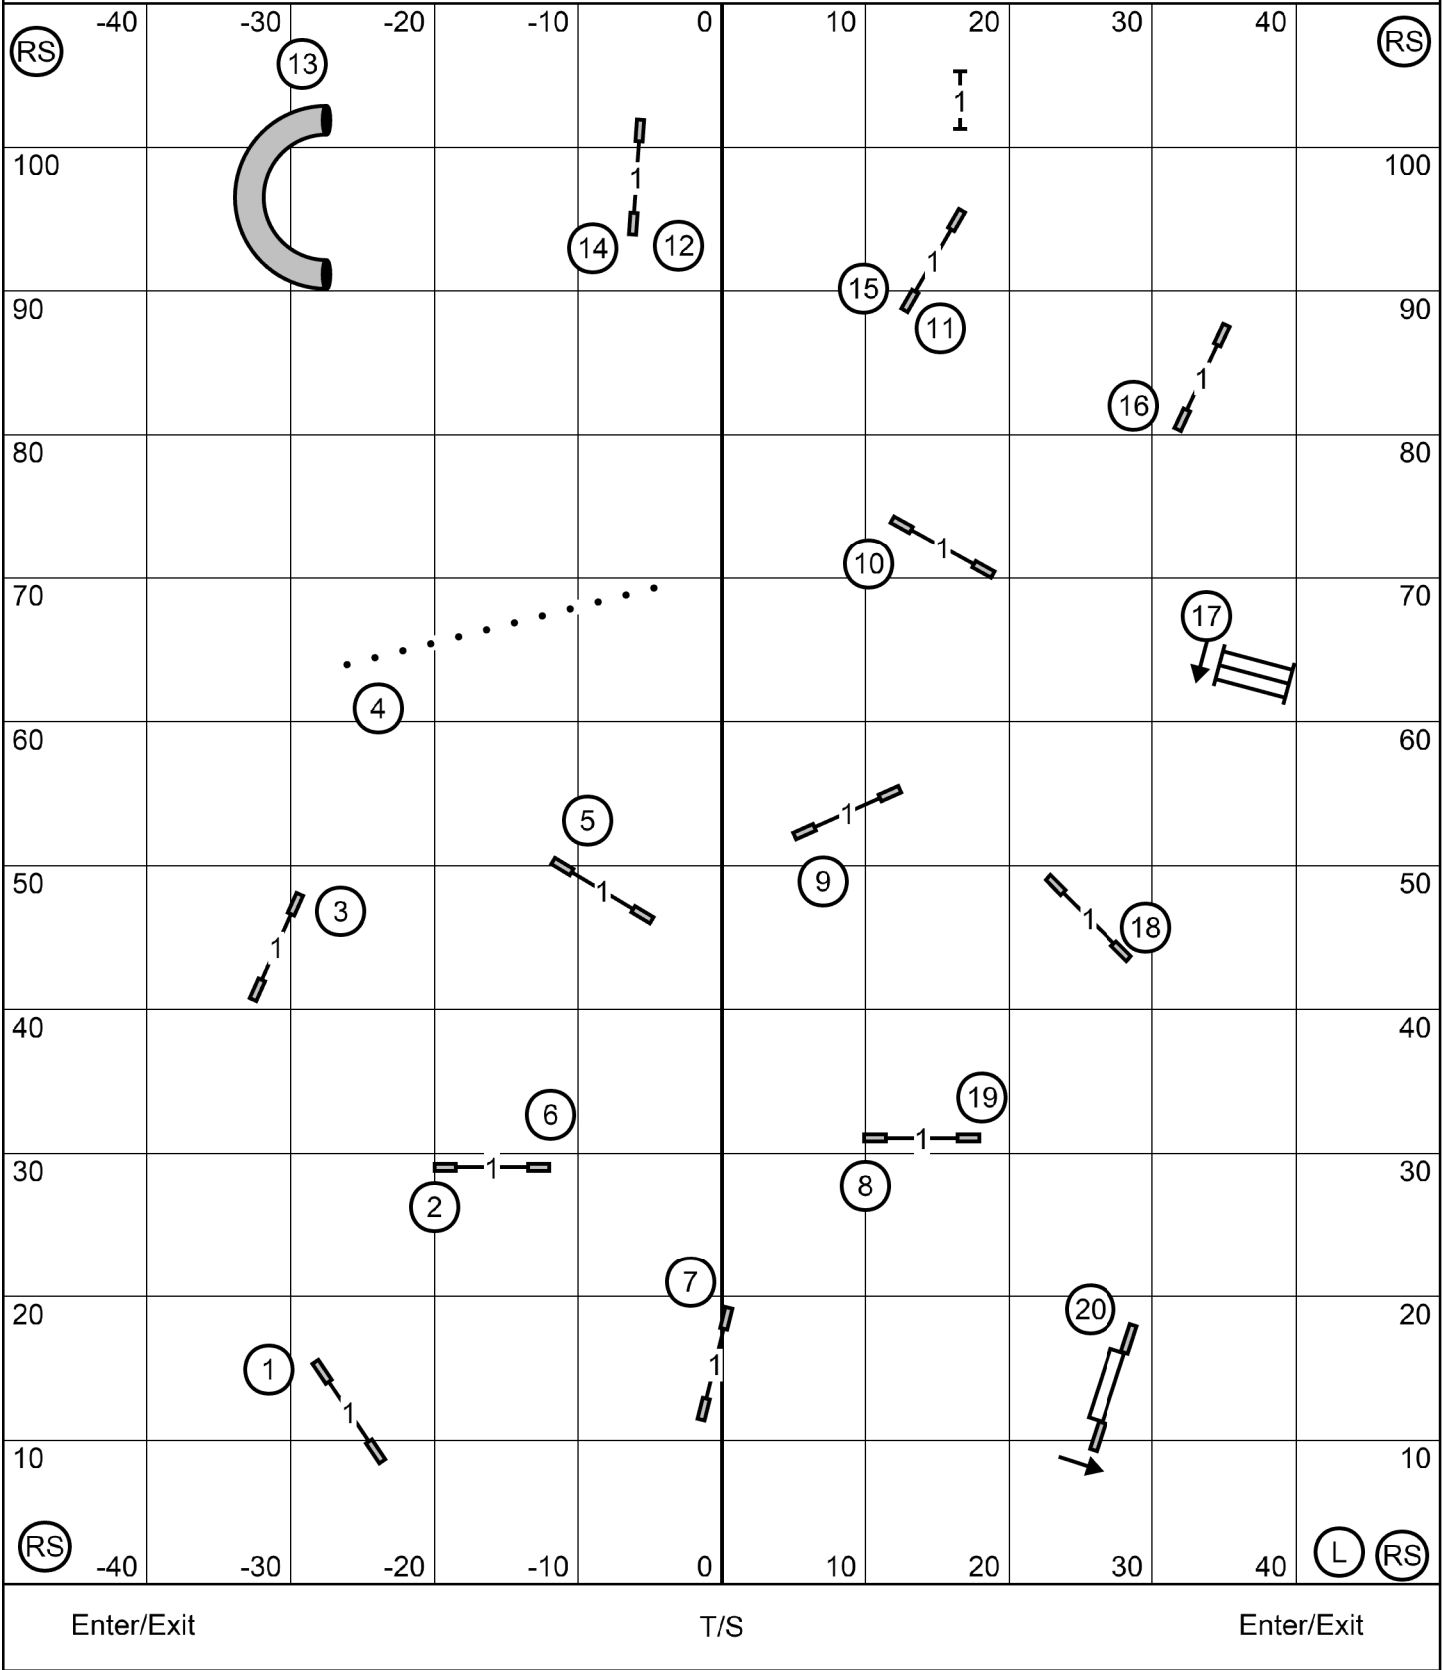

Bayshore Companion Dog Club
Ex/Master JWW, May 31, 2025
Judge Dawn Glaser-Falk