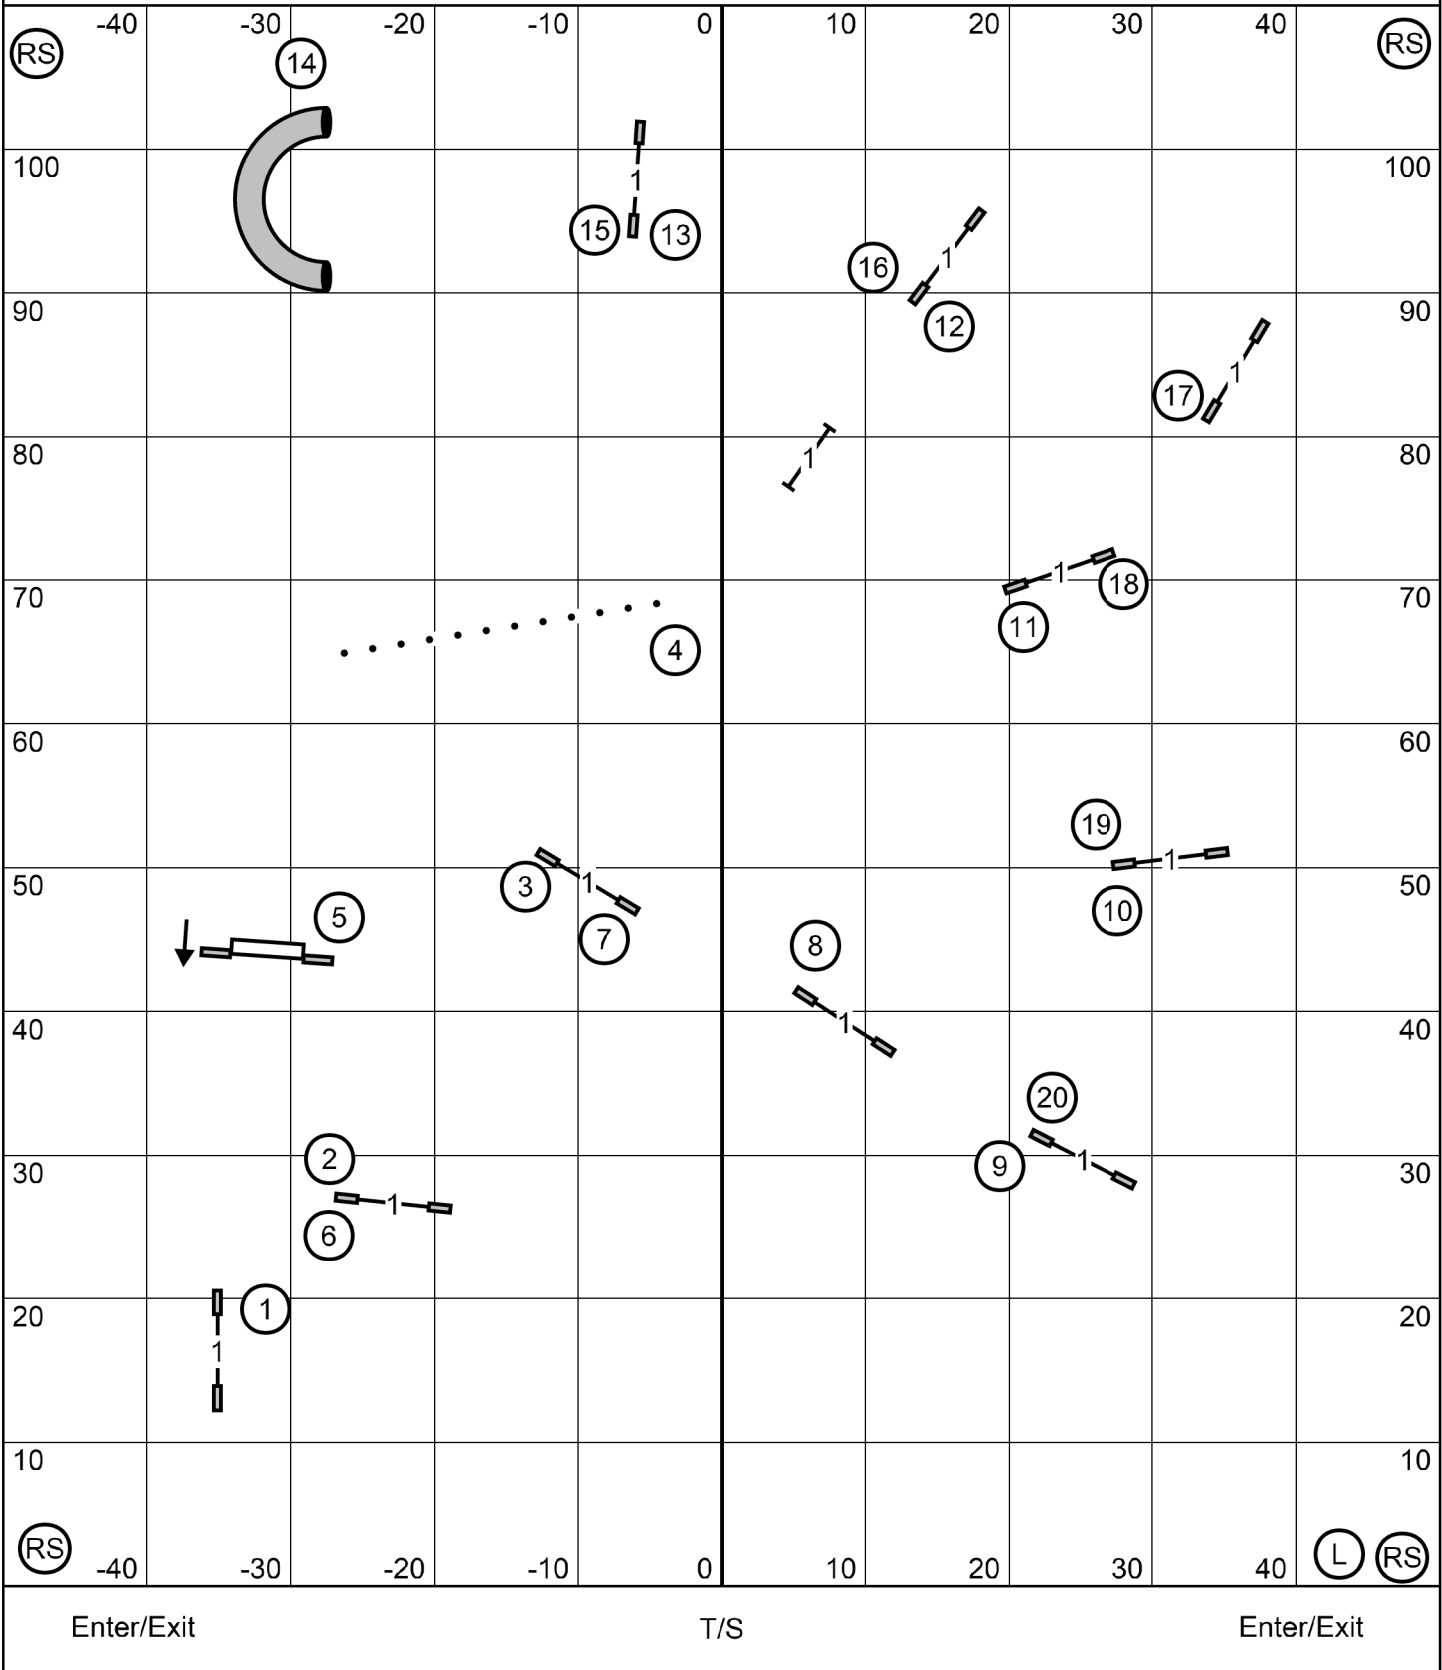

Bayshore Companion Dog Club
Premier JWW, May 31, 2025
Judge Dawn Glaser-Falk