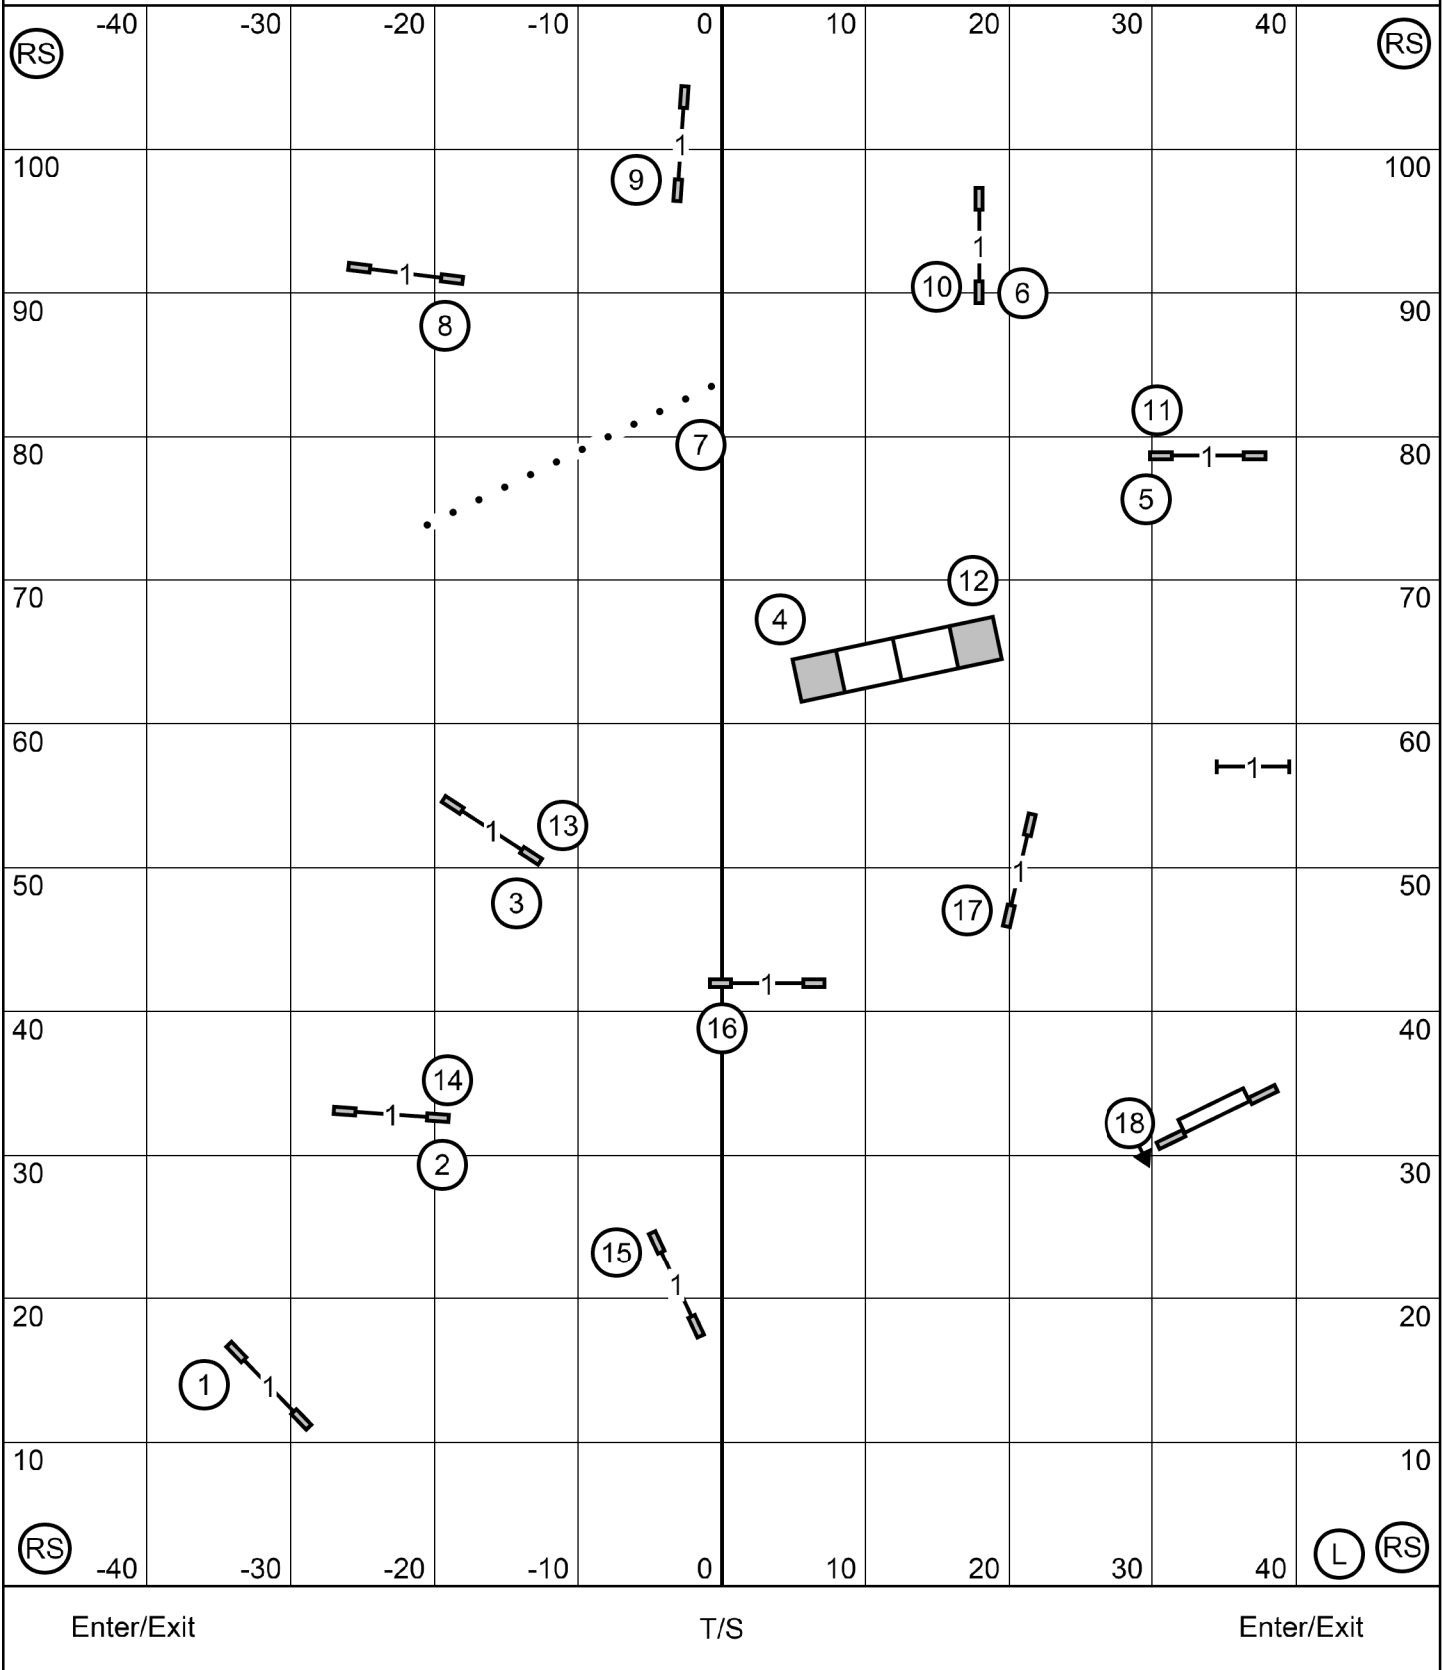

Bayshore Companion Dog Club
Open JWW, May 31, 2025
 Judge Dawn Glaser-Falk

Enter/Exit

T/S

Enter/Exit

Bayshore Companion Dog Club
Novice JWW, May 31, 2025
 Judge Dawn Glaser-Falk

Excellent/Master Standard

Bayshore Companion Dog Club