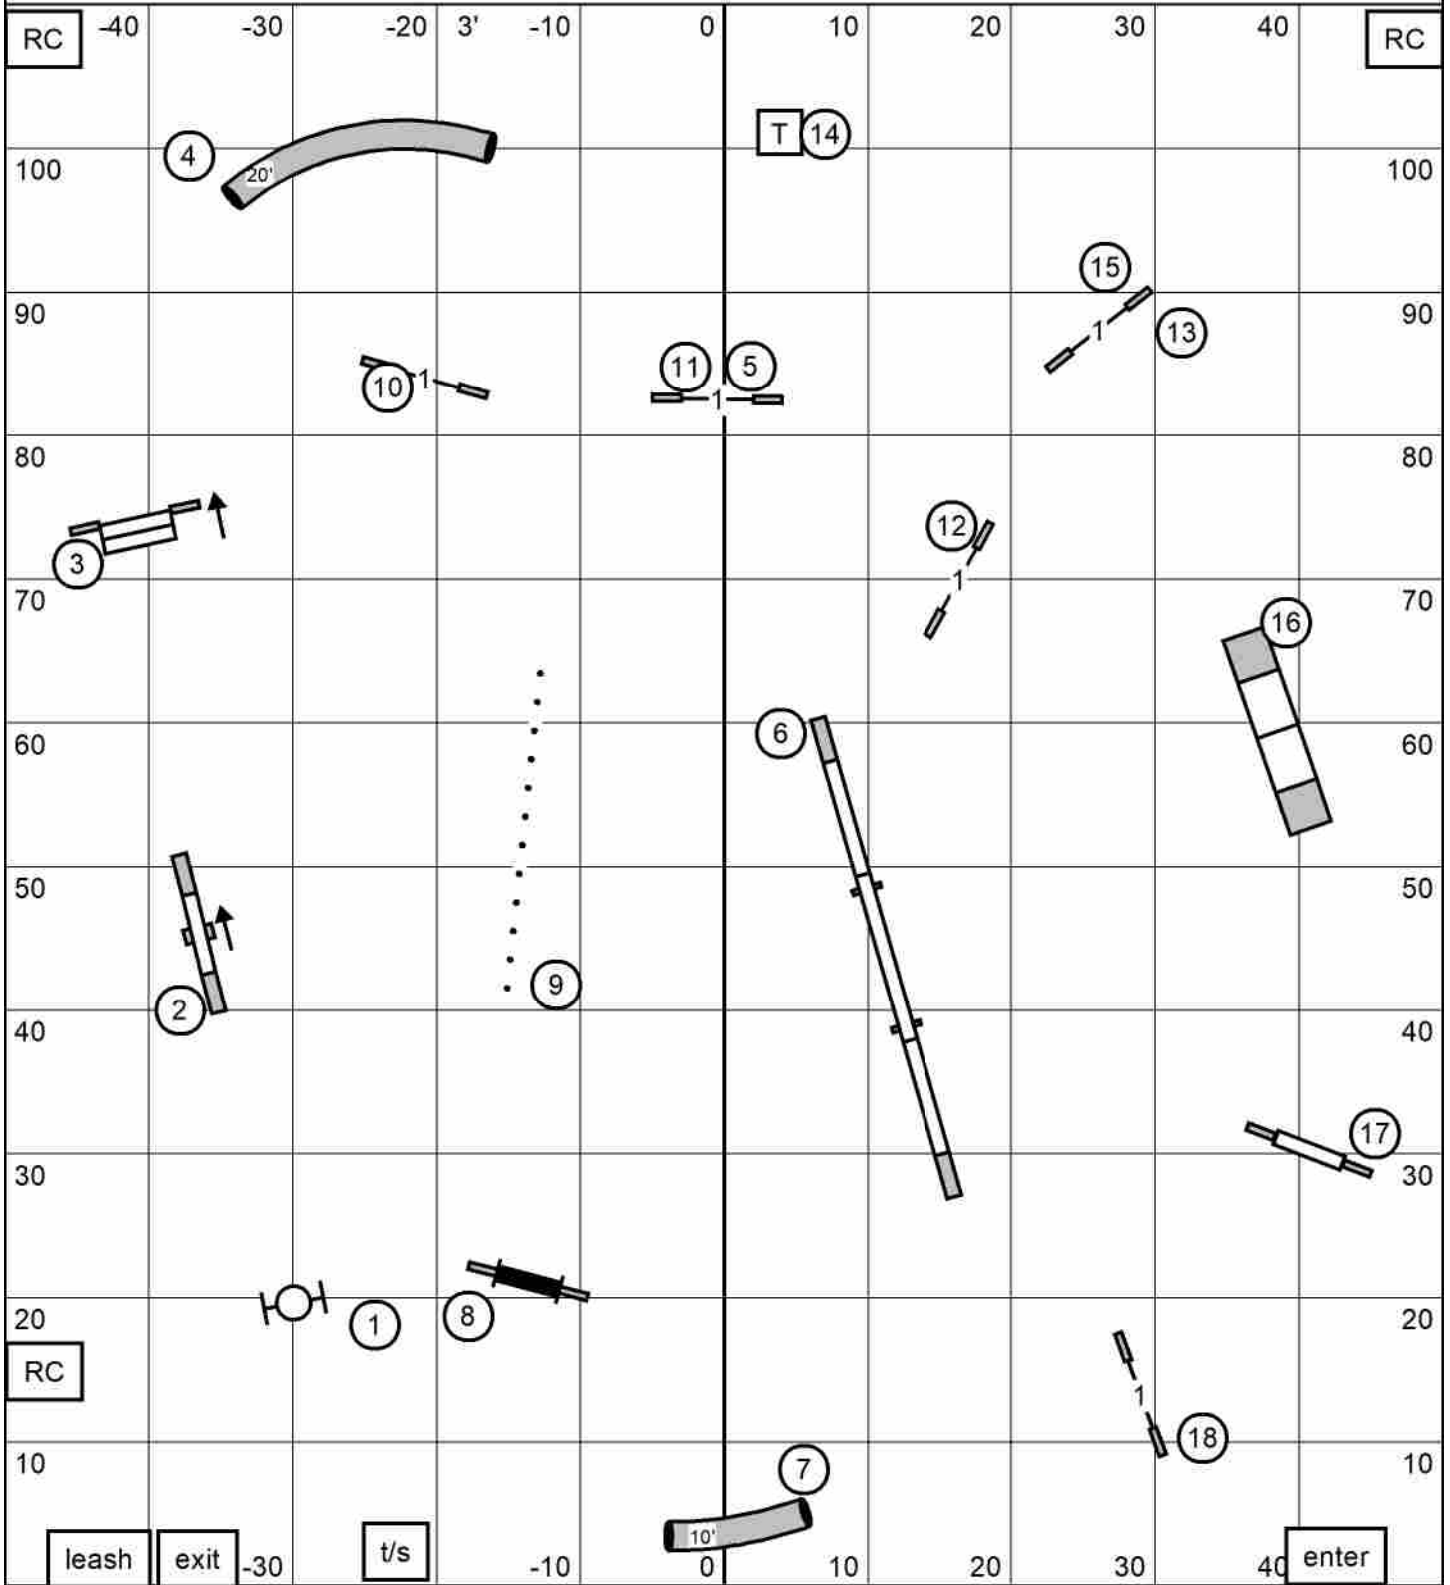

Open Standard

Bayshore Companion Dog Club

Judge: Sangie Brooks

Saturday 05/31/25

Manalapan, NJ (Indoors - turf)