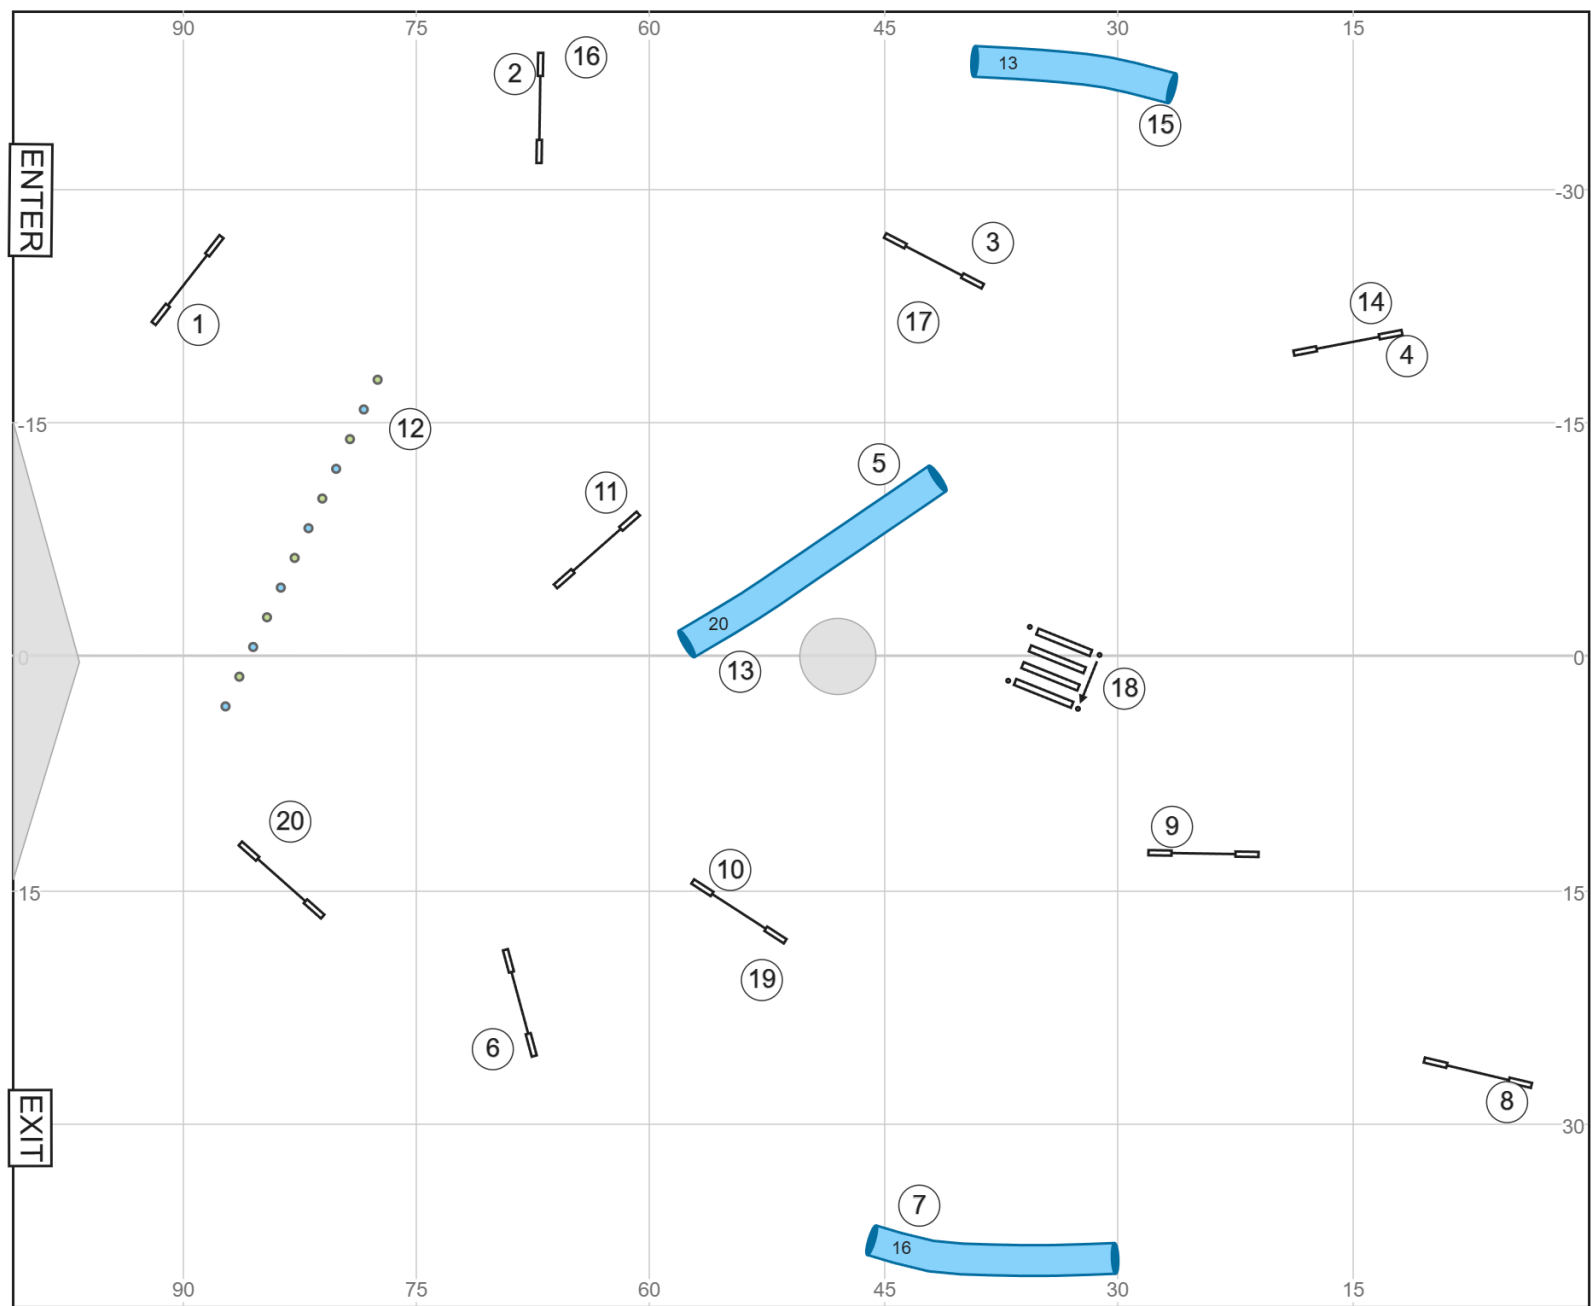

Chinese Sharpei Club of America - "Sprinkle Cup" - 18 Apr 2025 - AKC ISC - Agility 3 - Designer: Jocke Tangfelt / Judge: Inga Hooper

Path length (ft): 685.2

Chinese Sharpei Club of America - "Sprinkle Cup" - 18 Apr 2025 - AKC ISC - Agility 2 - Designer: Jocke Tangfelt / Judge: Inga Hooper

Path length (ft): 601.9

Path length (ft): 653.5

Path length (ft): 575.3

Path length (ft): 603.5

Chinese Sharpei Club of America - "Sprinkle Cup" - 18 Apr 2025 - AKC ISC - Agility 1 - Designer: Jocke Tangfelt / Judge: Inga Hooper

Path length (ft): 568.7