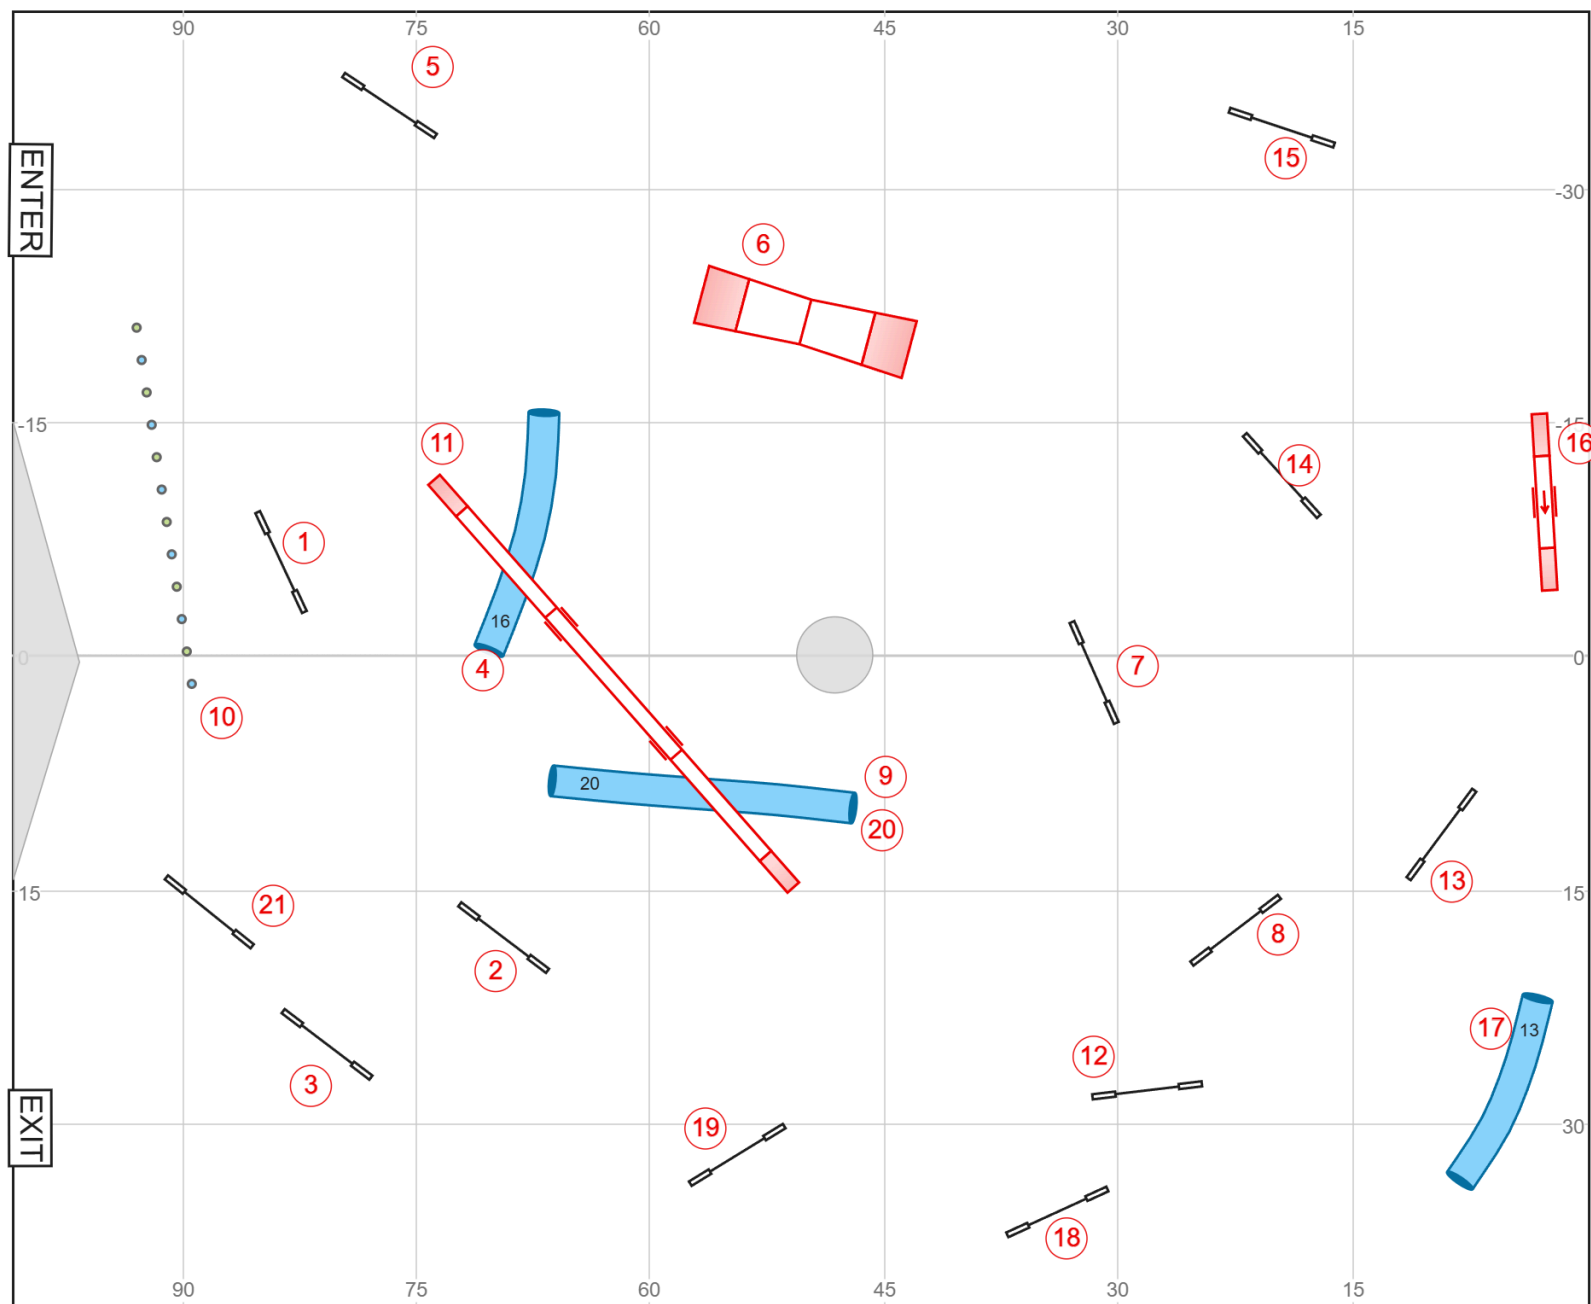

Chinese Sharpei Club of America - "Sprinkle Cup" - 18 Apr 2025 - AKC ISC - Agility 3 - Designer: Jocke Tangfelt / Judge: Inga Hooper

Path length (ft): 685.2

Chinese Sharpei Club of America - "Sprinkle Cup" - 18 Apr 2025 - AKC ISC - Agility 2 - Designer: Jocke Tangfelt / Judge: Inga Hooper

Path length (ft): 601.9

Path length (ft): 653.5

Path length (ft): 575.3

Path length (ft): 603.5

Chinese Sharpei Club of America - "Sprinkle Cup" - 18 Apr 2025 - AKC ISC - Agility 1 - Designer: Jocke Tangfelt / Judge: Inga Hooper

Path length (ft): 568.7