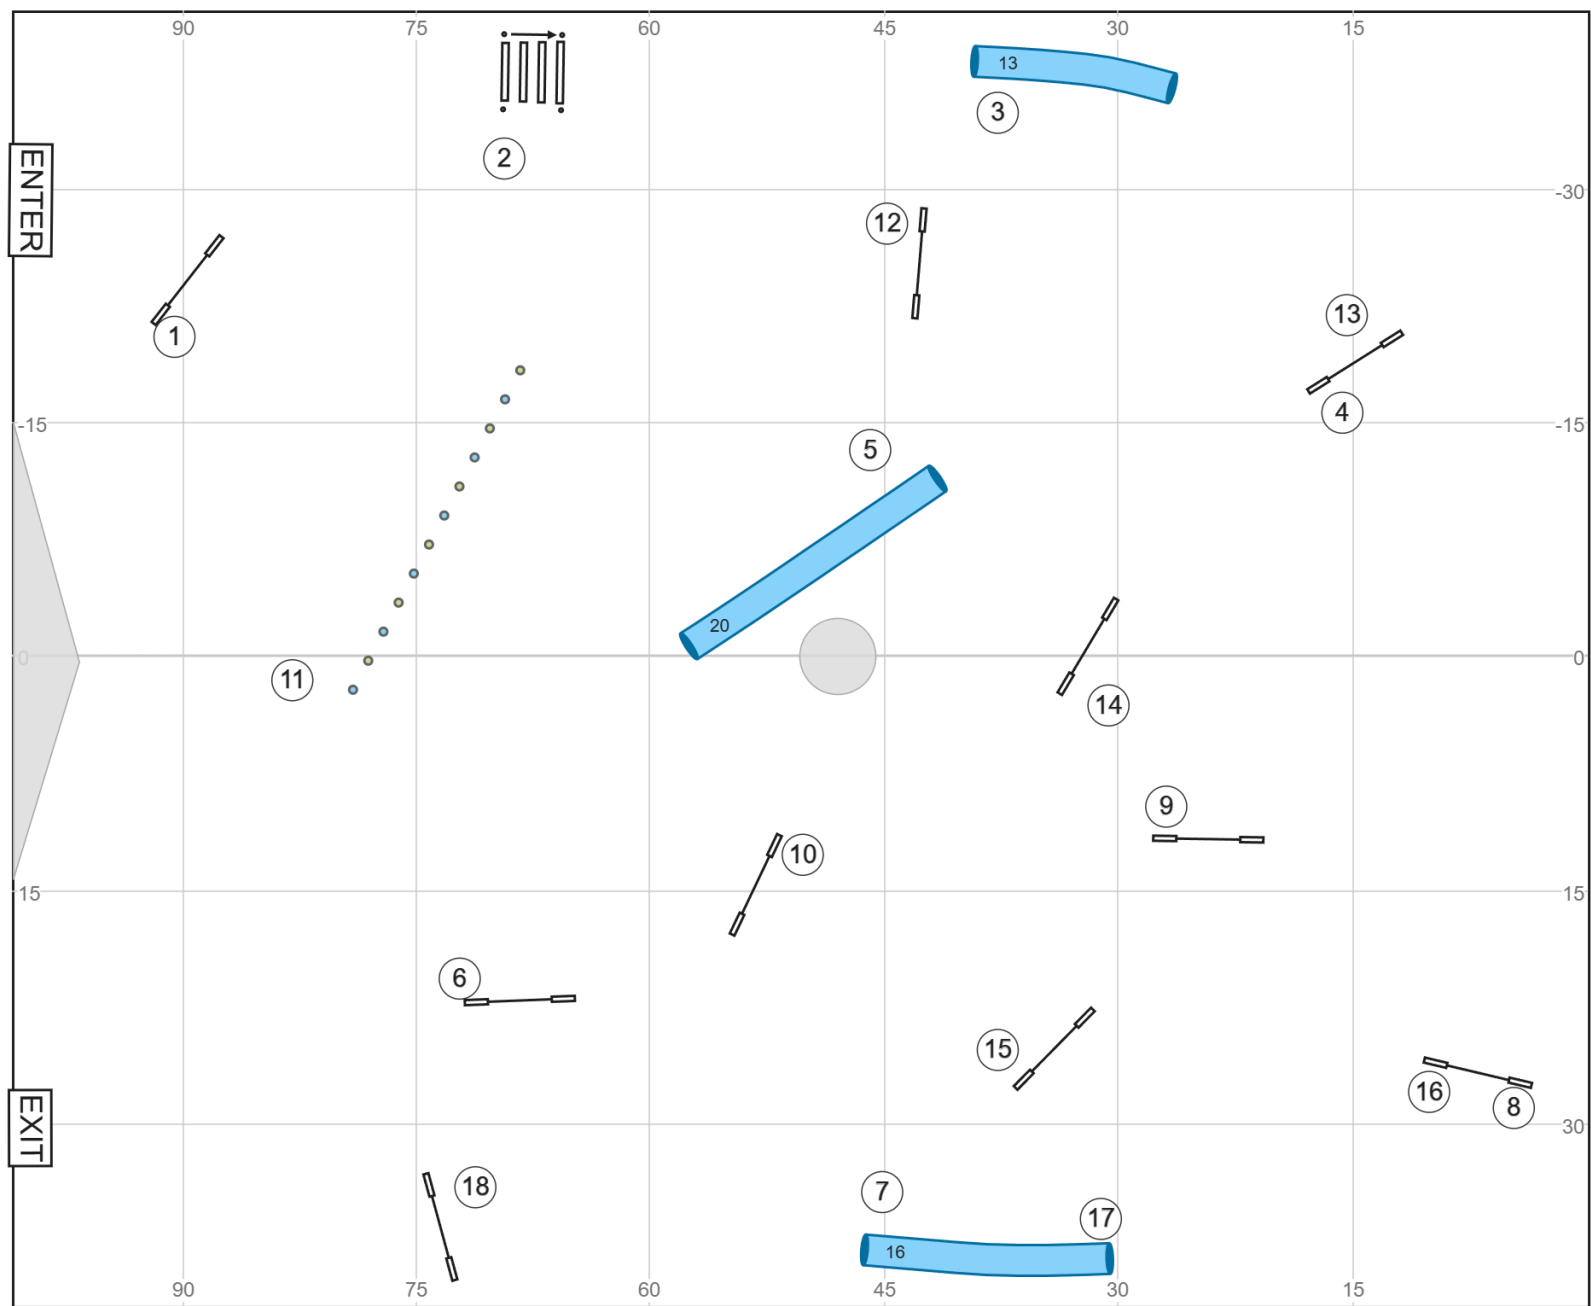

Chinese Sharpei Club of America - "Sprinkle Cup" - 18 Apr 2025 - AKC ISC - Agility 3 - Designer: Jocke Tangfelt / Judge: Inga Hooper

Path length (ft): 685.2

Chinese Sharpei Club of America - "Sprinkle Cup" - 18 Apr 2025 - AKC ISC - Agility 2 - Designer: Jocke Tangfelt / Judge: Inga Hooper

Path length (ft): 601.9

Path length (ft): 653.5

Path length (ft): 575.3

Path length (ft): 603.5

Chinese Sharpei Club of America - "Sprinkle Cup" - 18 Apr 2025 - AKC ISC - Agility 1 - Designer: Jocke Tangfelt / Judge: Inga Hooper

Path length (ft): 568.7