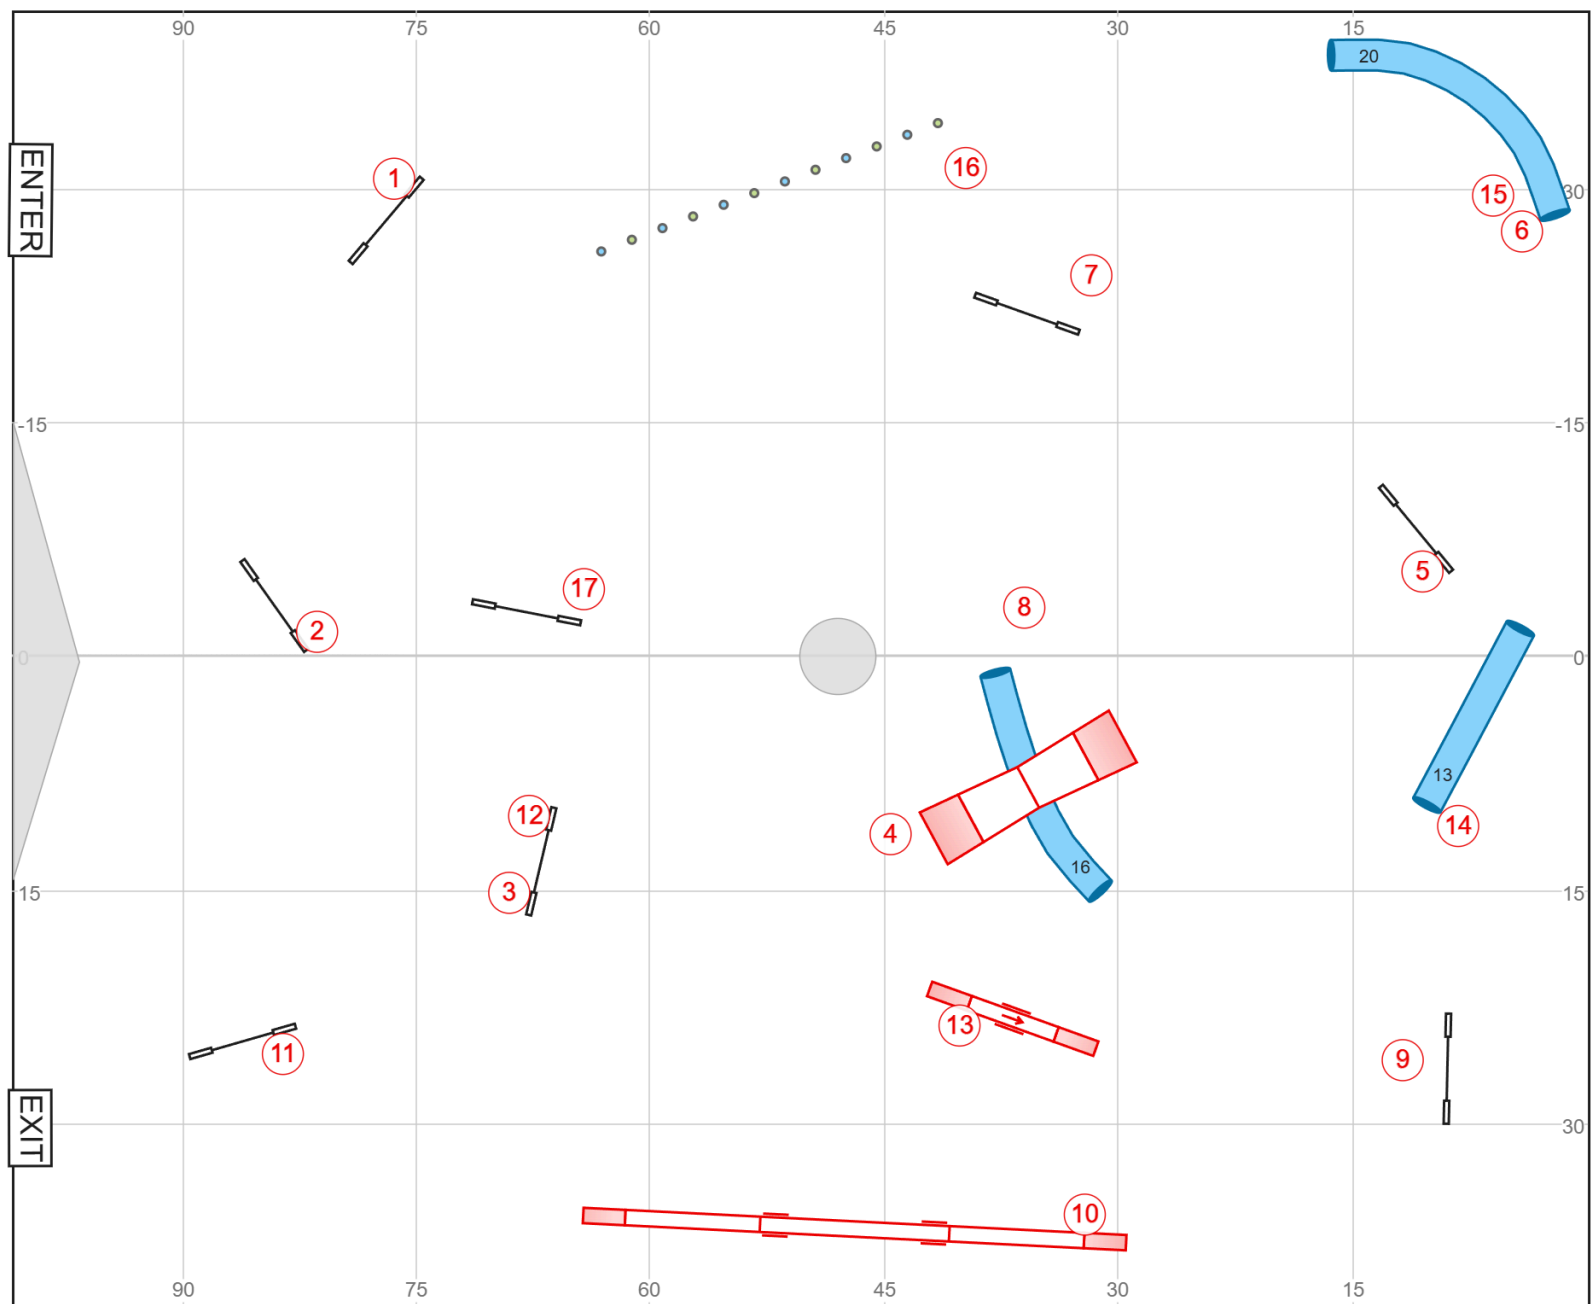

Chinese Sharpei Club of America - "Sprinkle Cup" - 18 Apr 2025 - AKC ISC - Agility 3 - Designer: Jocke Tangfelt / Judge: Inga Hooper

Path length (ft): 685.2

Chinese Sharpei Club of America - "Sprinkle Cup" - 18 Apr 2025 - AKC ISC - Agility 2 - Designer: Jocke Tangfelt / Judge: Inga Hooper

Path length (ft): 601.9

Path length (ft): 653.5

Path length (ft): 575.3

Path length (ft): 603.5

Chinese Sharpei Club of America - "Sprinkle Cup" - 18 Apr 2025 - AKC ISC - Agility 1 - Designer: Jocke Tangfelt / Judge: Inga Hooper

Path length (ft): 568.7