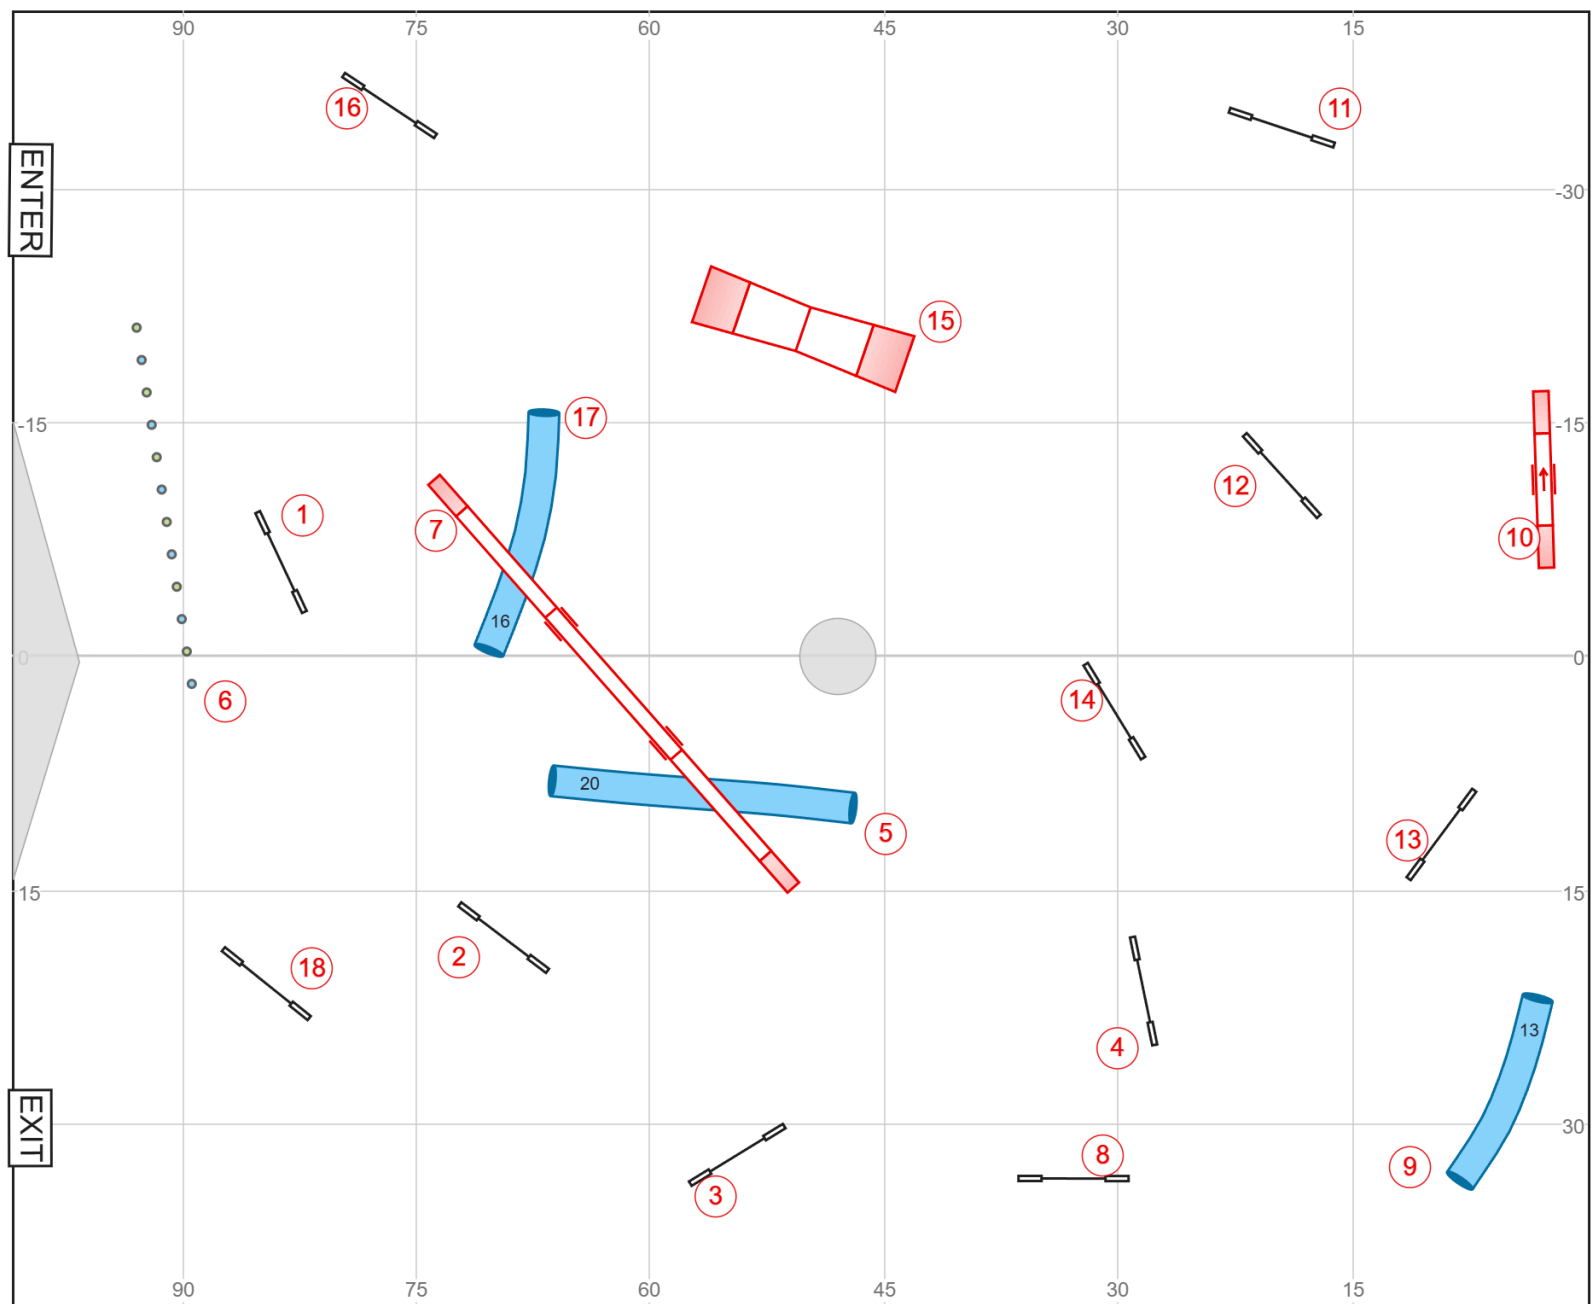

Chinese Sharpei Club of America - "Sprinkle Cup" - 18 Apr 2025 - AKC ISC - Agility 3 - Designer: Jocke Tangfelt / Judge: Inga Hooper

Path length (ft): 685.2

Chinese Sharpei Club of America - "Sprinkle Cup" - 18 Apr 2025 - AKC ISC - Agility 2 - Designer: Jocke Tangfelt / Judge: Inga Hooper

Path length (ft): 601.9

Path length (ft): 653.5

Path length (ft): 575.3

Path length (ft): 603.5

Chinese Sharpei Club of America - "Sprinkle Cup" - 18 Apr 2025 - AKC ISC - Agility 1 - Designer: Jocke Tangfelt / Judge: Inga Hooper

Path length (ft): 568.7