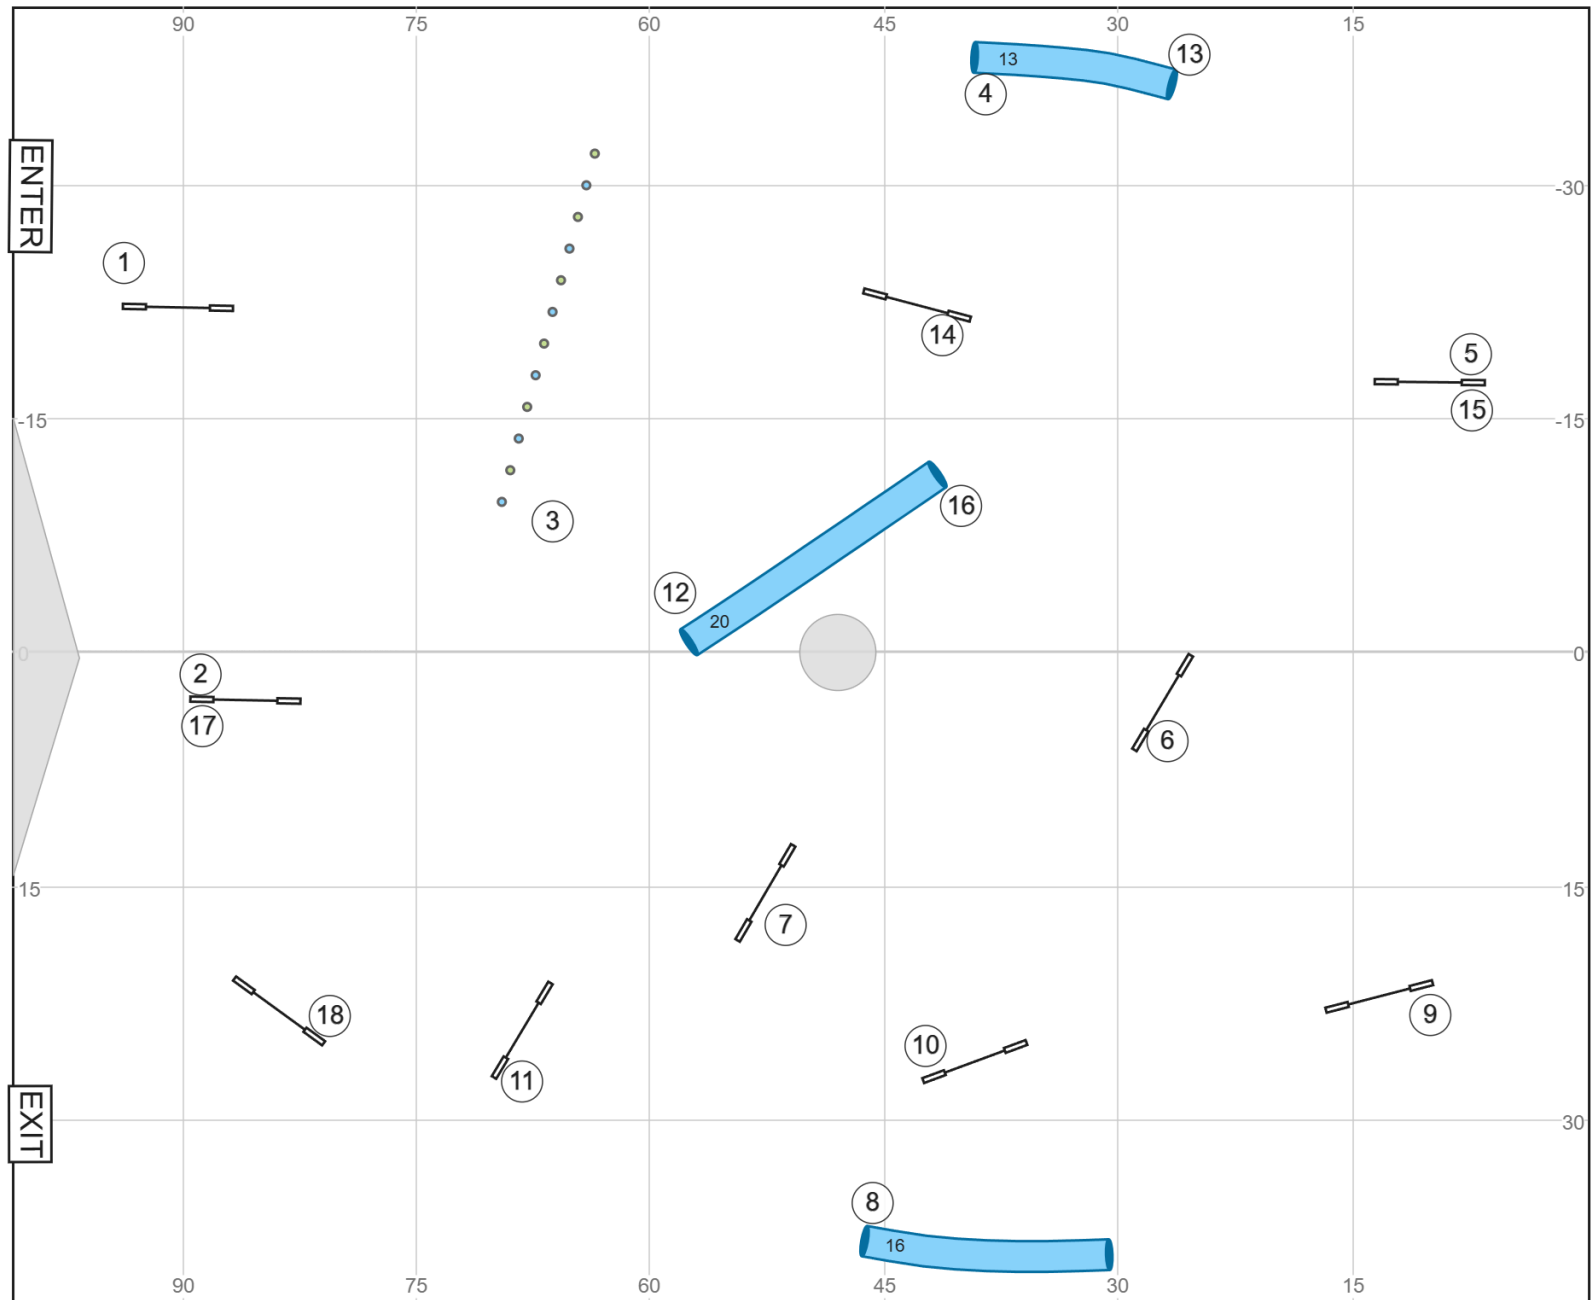

Chinese Sharpei Club of America - "Sprinkle Cup" - 18 Apr 2025 - AKC ISC - Agility 3 - Designer: Jocke Tangfelt / Judge: Inga Hooper

Path length (ft): 685.2

Chinese Sharpei Club of America - "Sprinkle Cup" - 18 Apr 2025 - AKC ISC - Agility 2 - Designer: Jocke Tangfelt / Judge: Inga Hooper

Path length (ft): 601.9

Path length (ft): 653.5

Path length (ft): 575.3

Path length (ft): 603.5

Chinese Sharpei Club of America - "Sprinkle Cup" - 18 Apr 2025 - AKC ISC - Agility 1 - Designer: Jocke Tangfelt / Judge: Inga Hooper

Path length (ft): 568.7