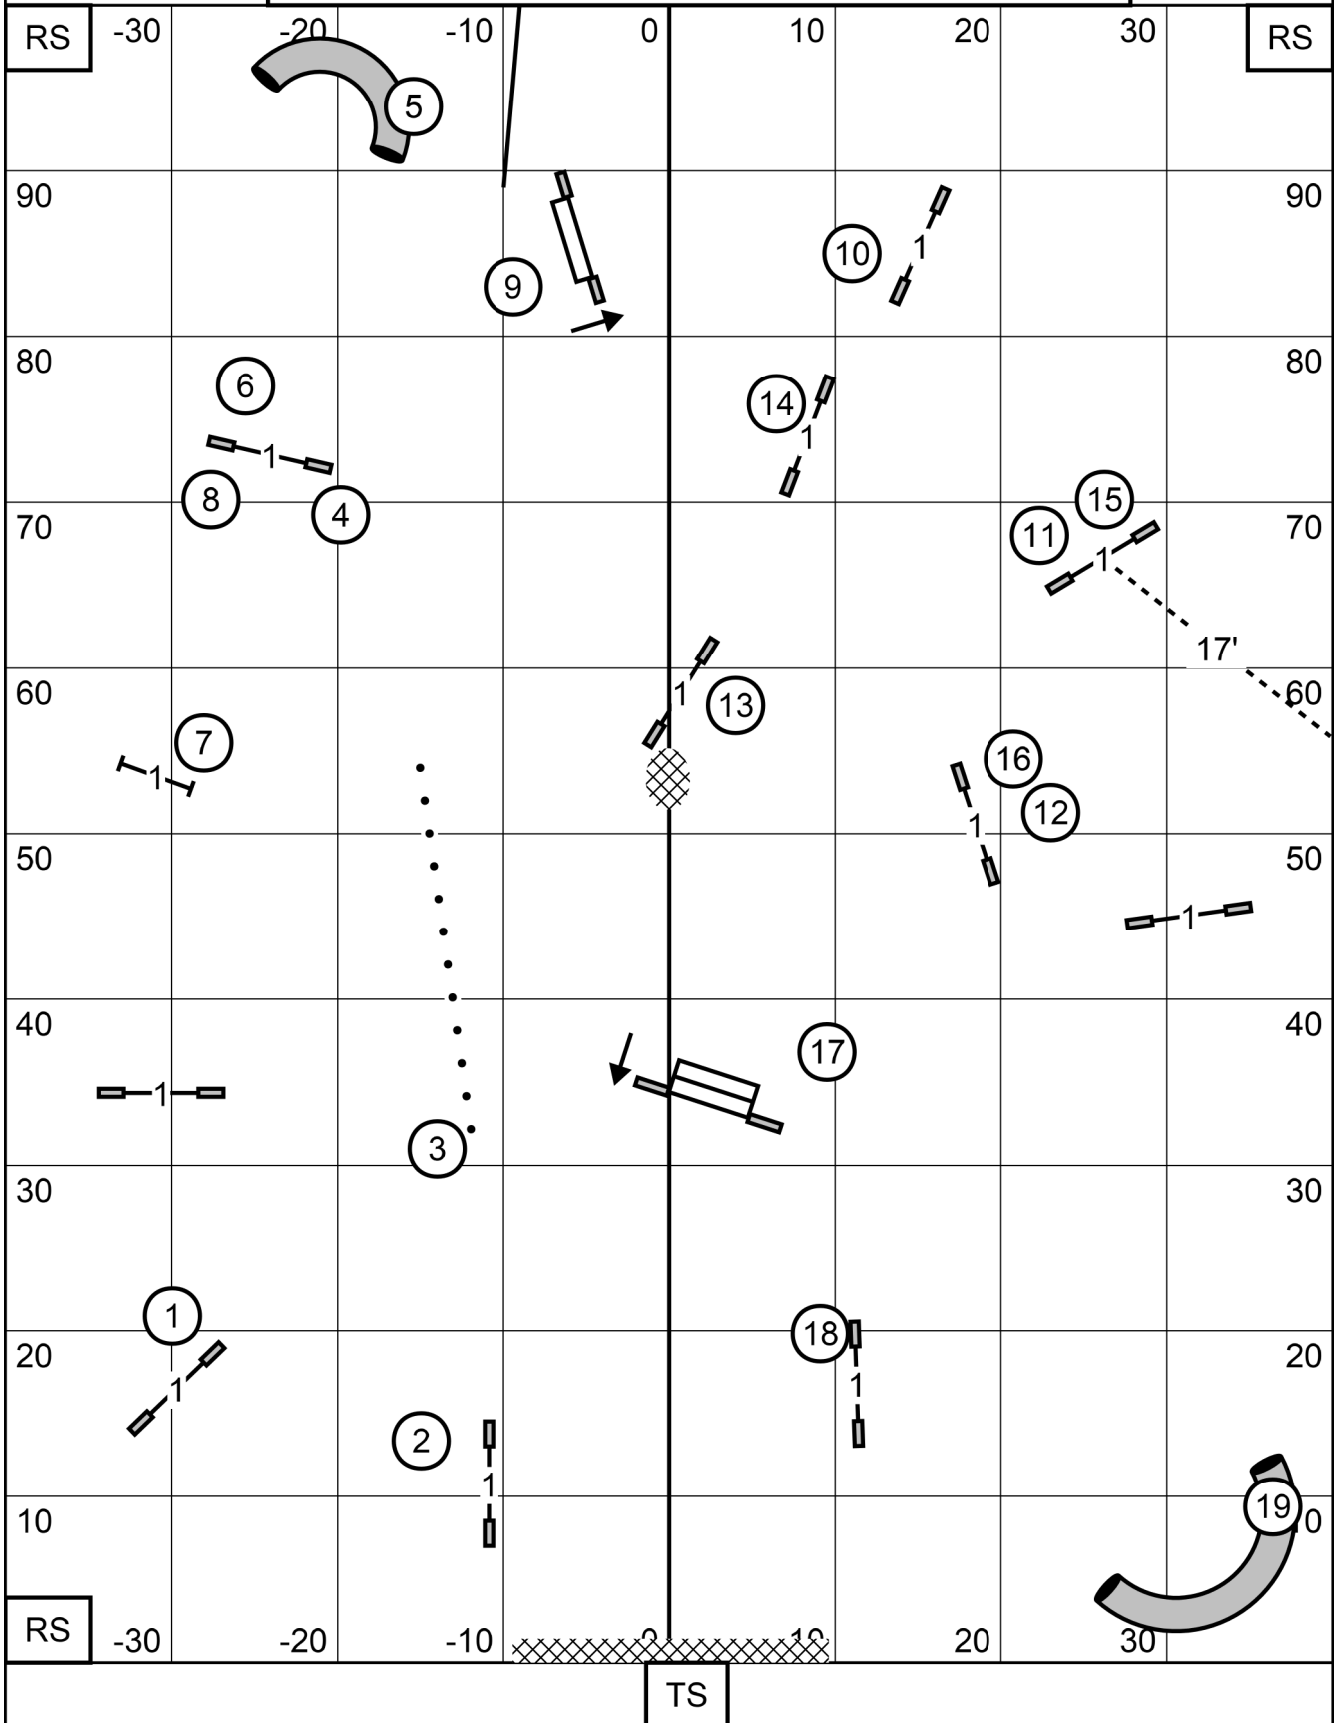

STATEN ISLAND COMPANION DOG TRAINING CLUB
SUNDAY JANUARY 26, 2025
MASTER EXCELLENT JWW
JUDGE JANET BUDZNSKI