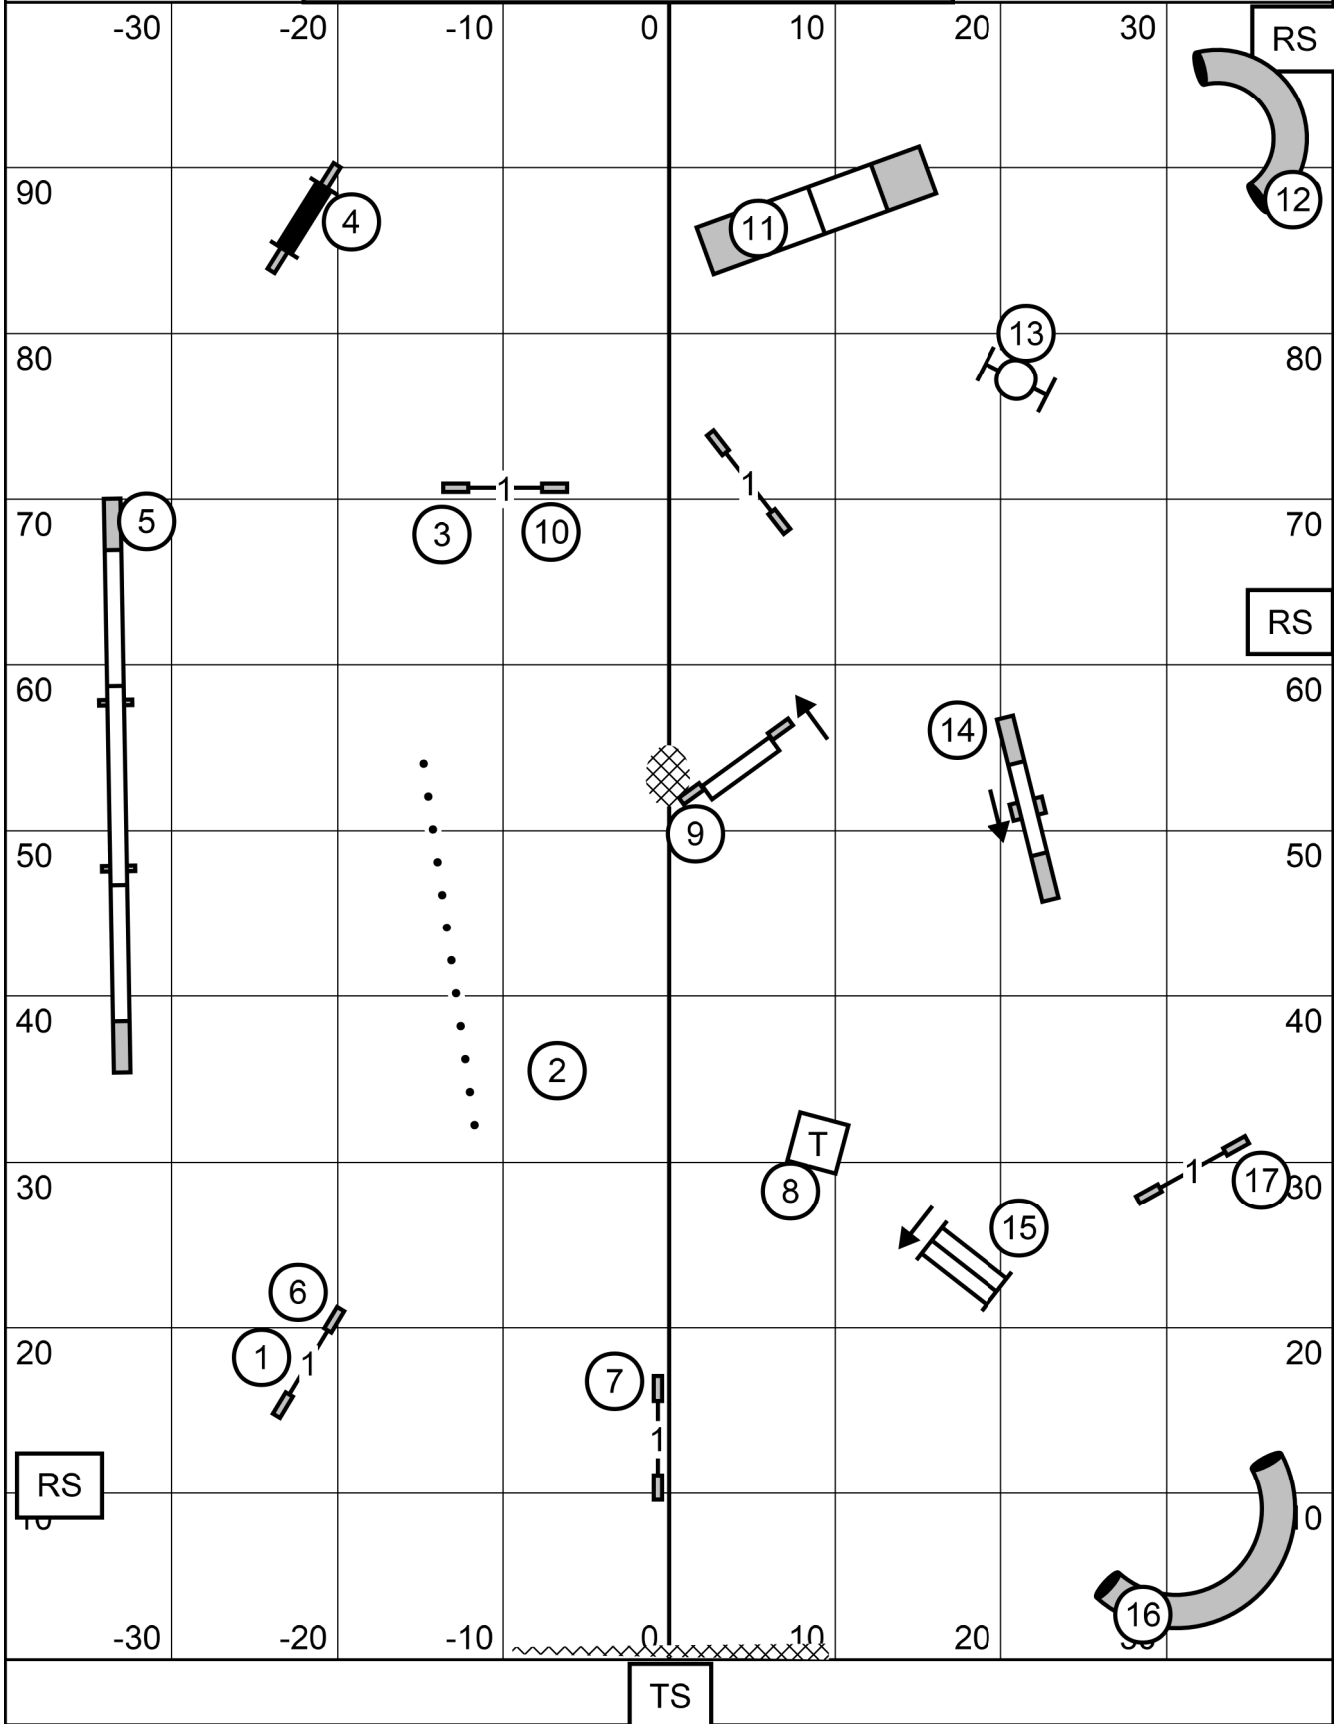

STATEN ISLAND DOG TRAINING CLUB
SUNDAY JANUARY 26, 2025
OPEN STANDARD
JUDGE JANET BUDZYNSKI