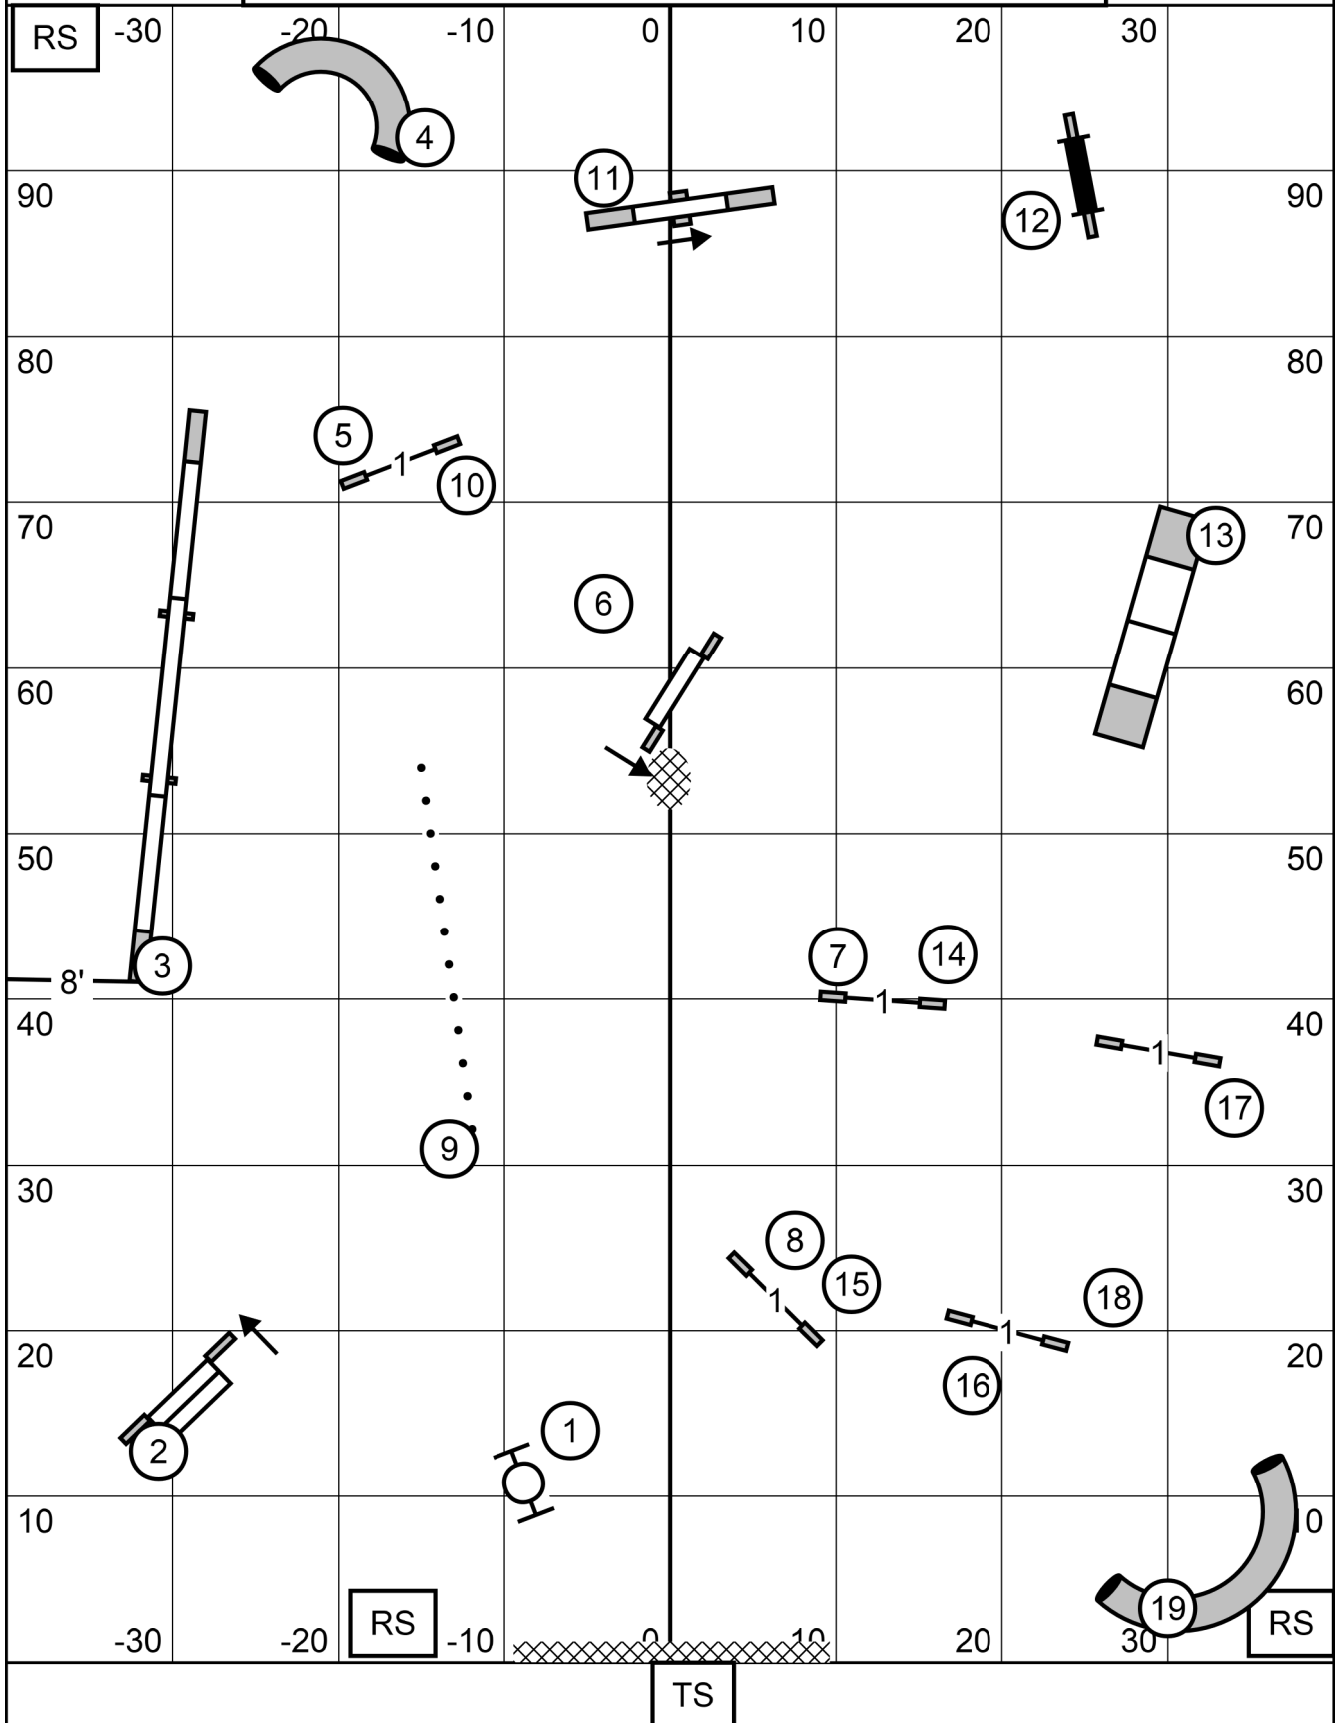

STATEN ISLAND COMPANION DOG TRAINING CLUB
SUNDAY JANUARY 26, 2025
MASTER EXCELLENT STANDARD
JUDGE JANET BUDZYNSKI