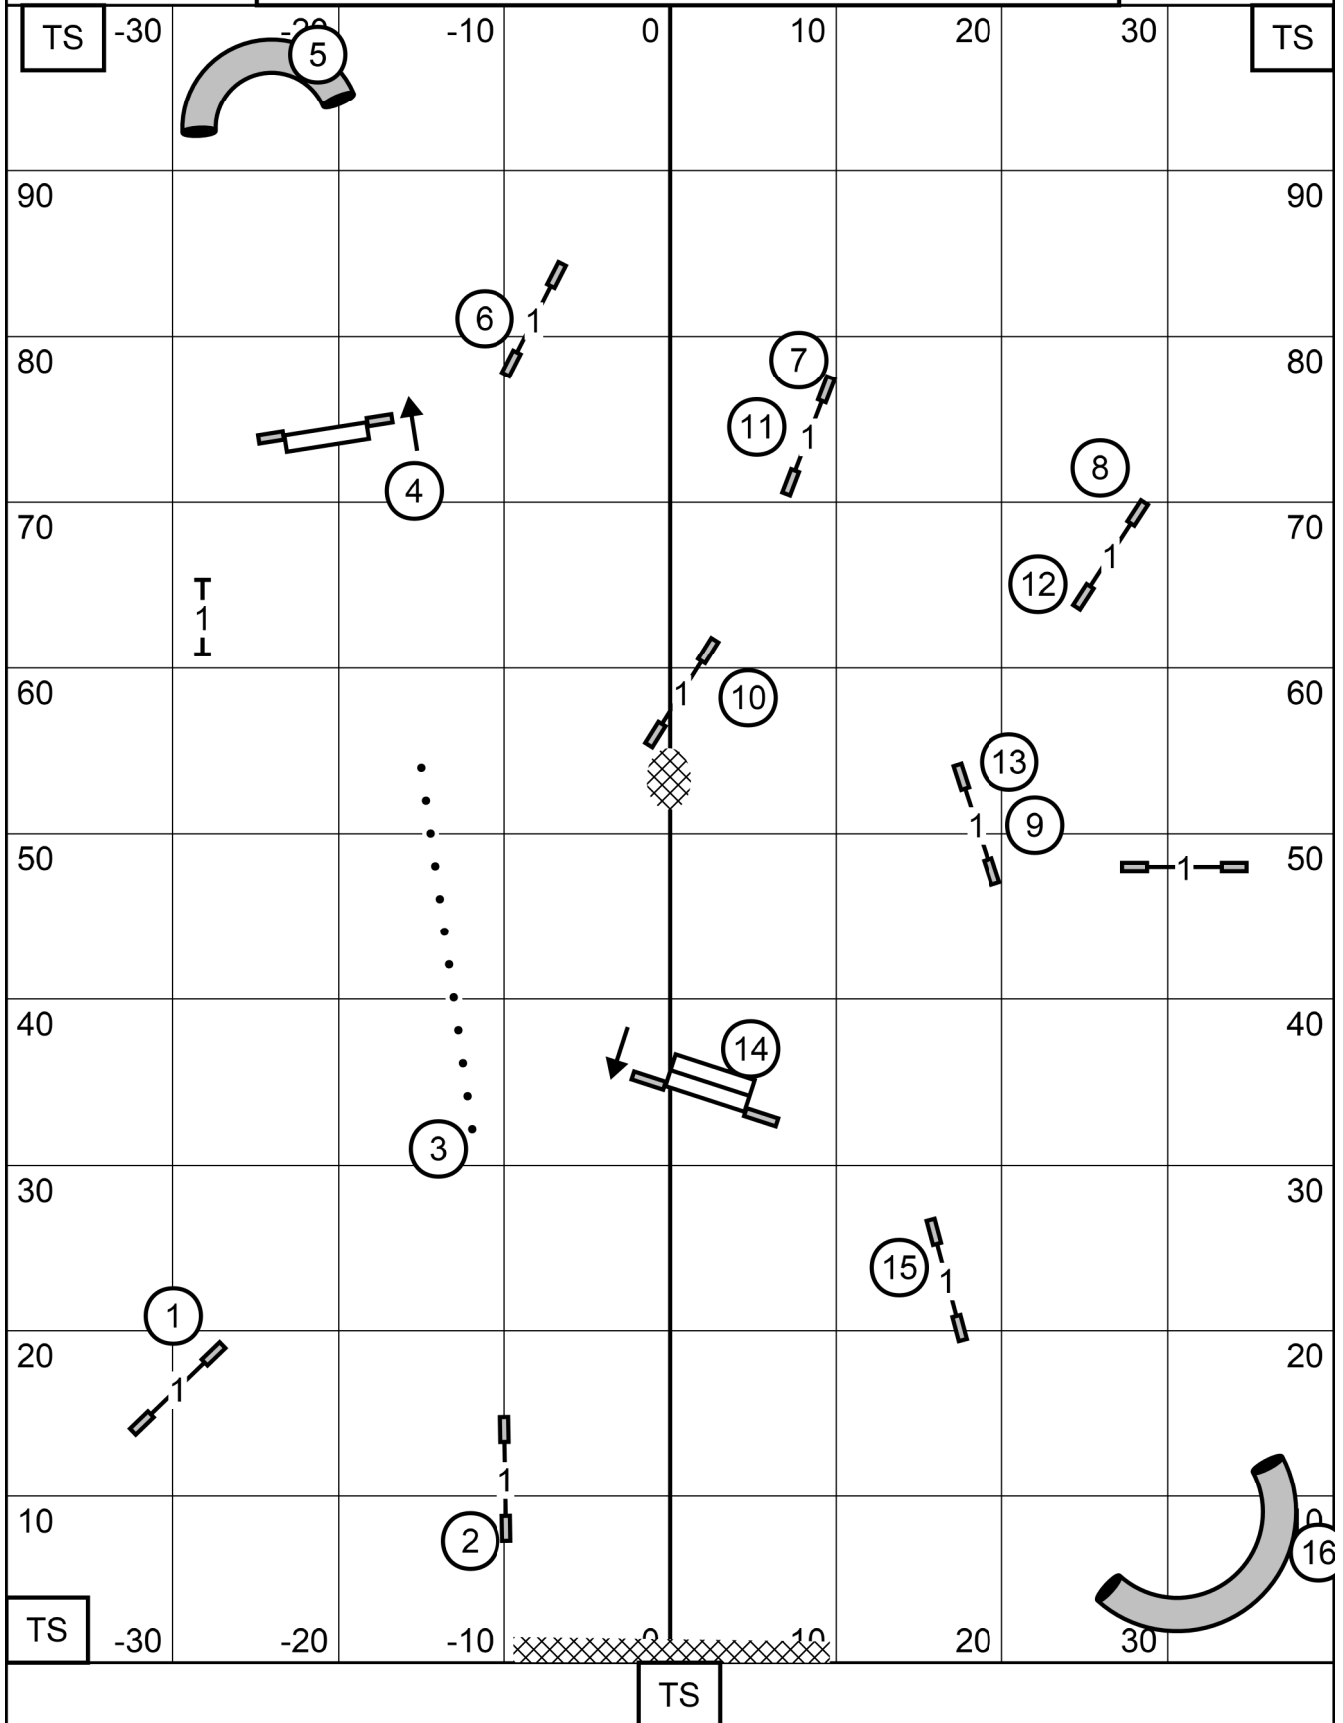

STATEN ISLAND COMPANION DOG TRAINING CLUB
SUNDAY JANUARY 26, 2025
OPEN JWW
JUDGE JANET BUDZYNSKI