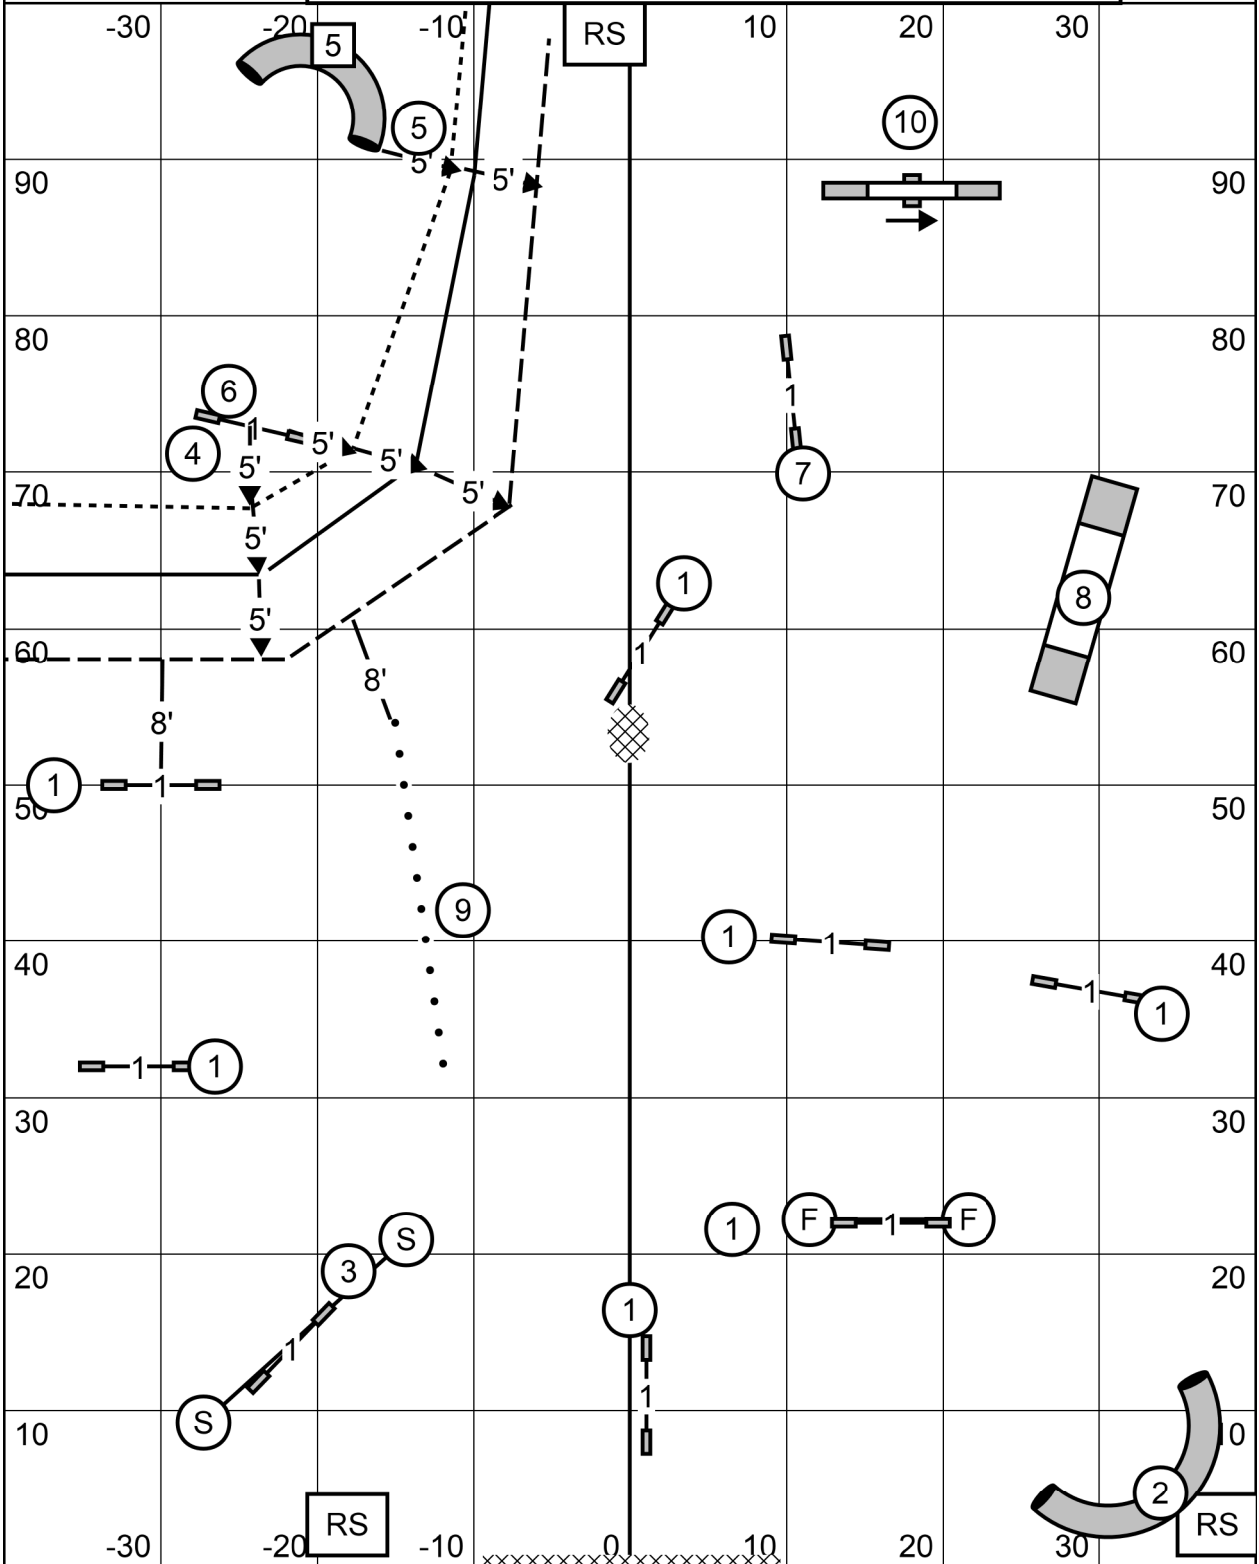

STATEN ISLAND COMPANION DOG TRAINING CLUB
 SUNDAY JANUARY 26, 2025
 ALL LEVELS FAST
 JUDGE JANET BUDZYNSKI

ME FAST 4,5,6
 OPEN FAST 4,5,6
 NOV FAST 4,5 TUNNEL IN NOVICE
 IS BIDIRECTIONAL (WHITE SQUARE)