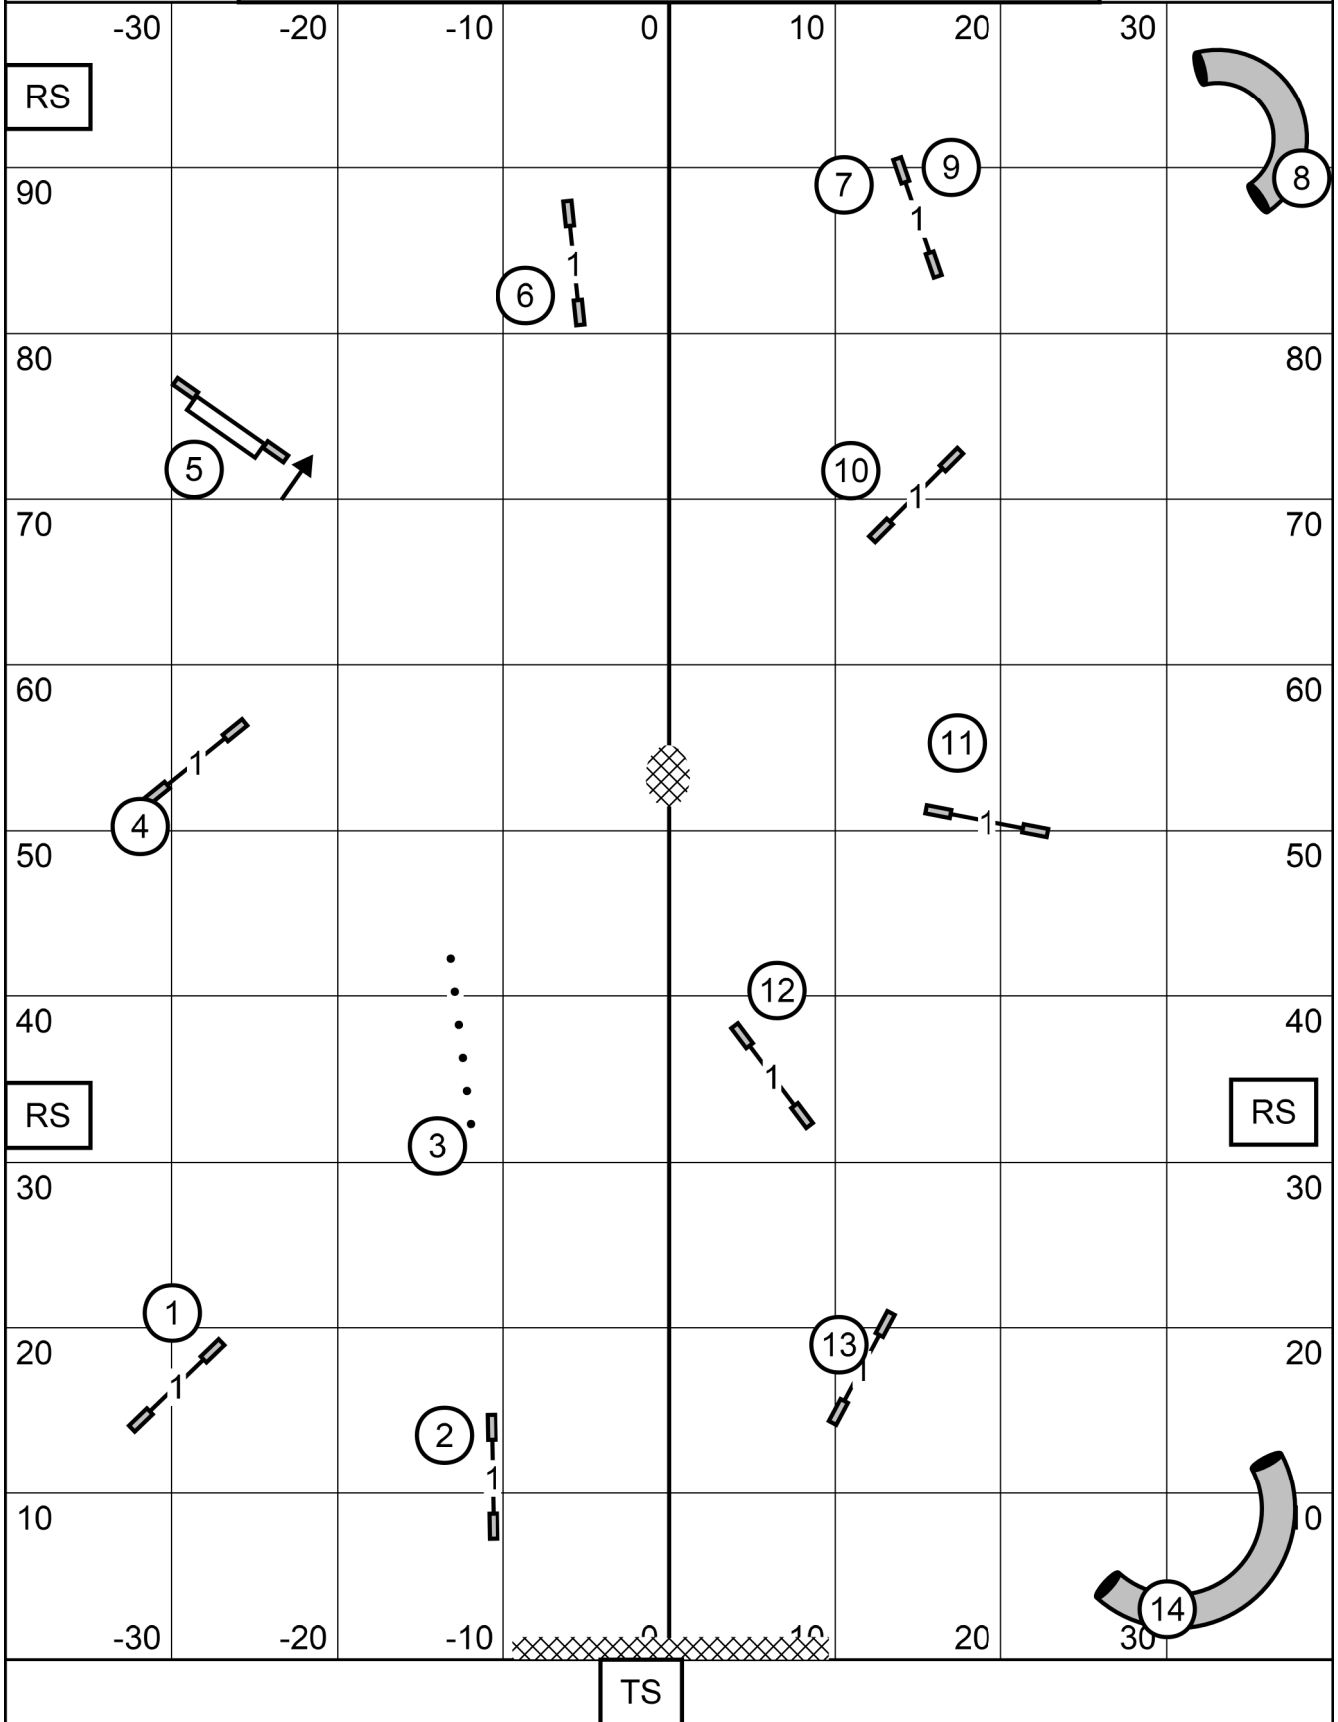

STATEN ISLANDS COMPANION DOG TRAINING CLUB
SUNDAY JANUARY 26, 2025
NOVICE JWW
JUDGE JANET BUDZYNSKI