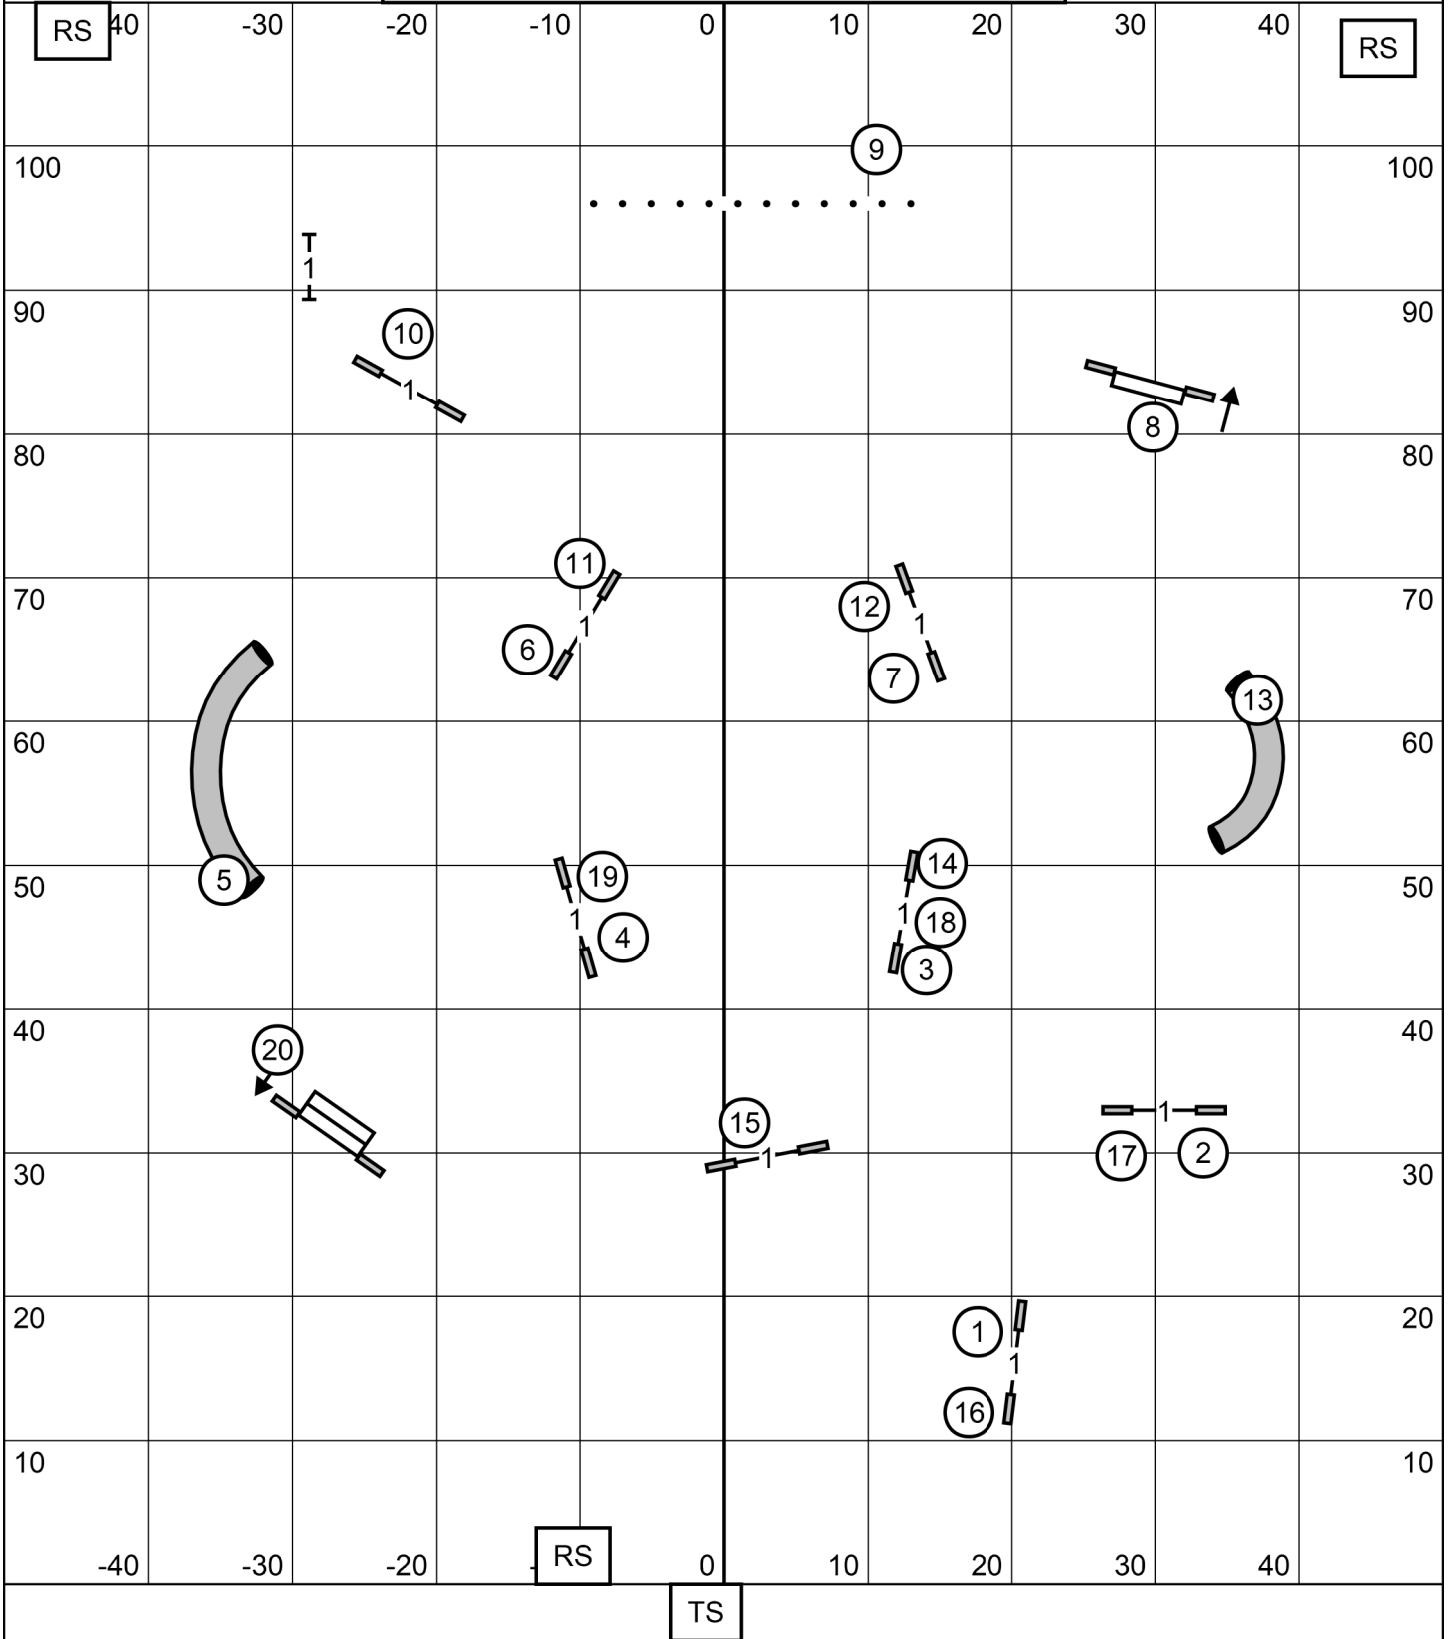

BAYSHORE COMPANION DOG TRAINING CLUB
SATURDAY JULY 6, 2024
MASTERES EXCELLENTJWW
JUDGE JANET BUDZYNSKI