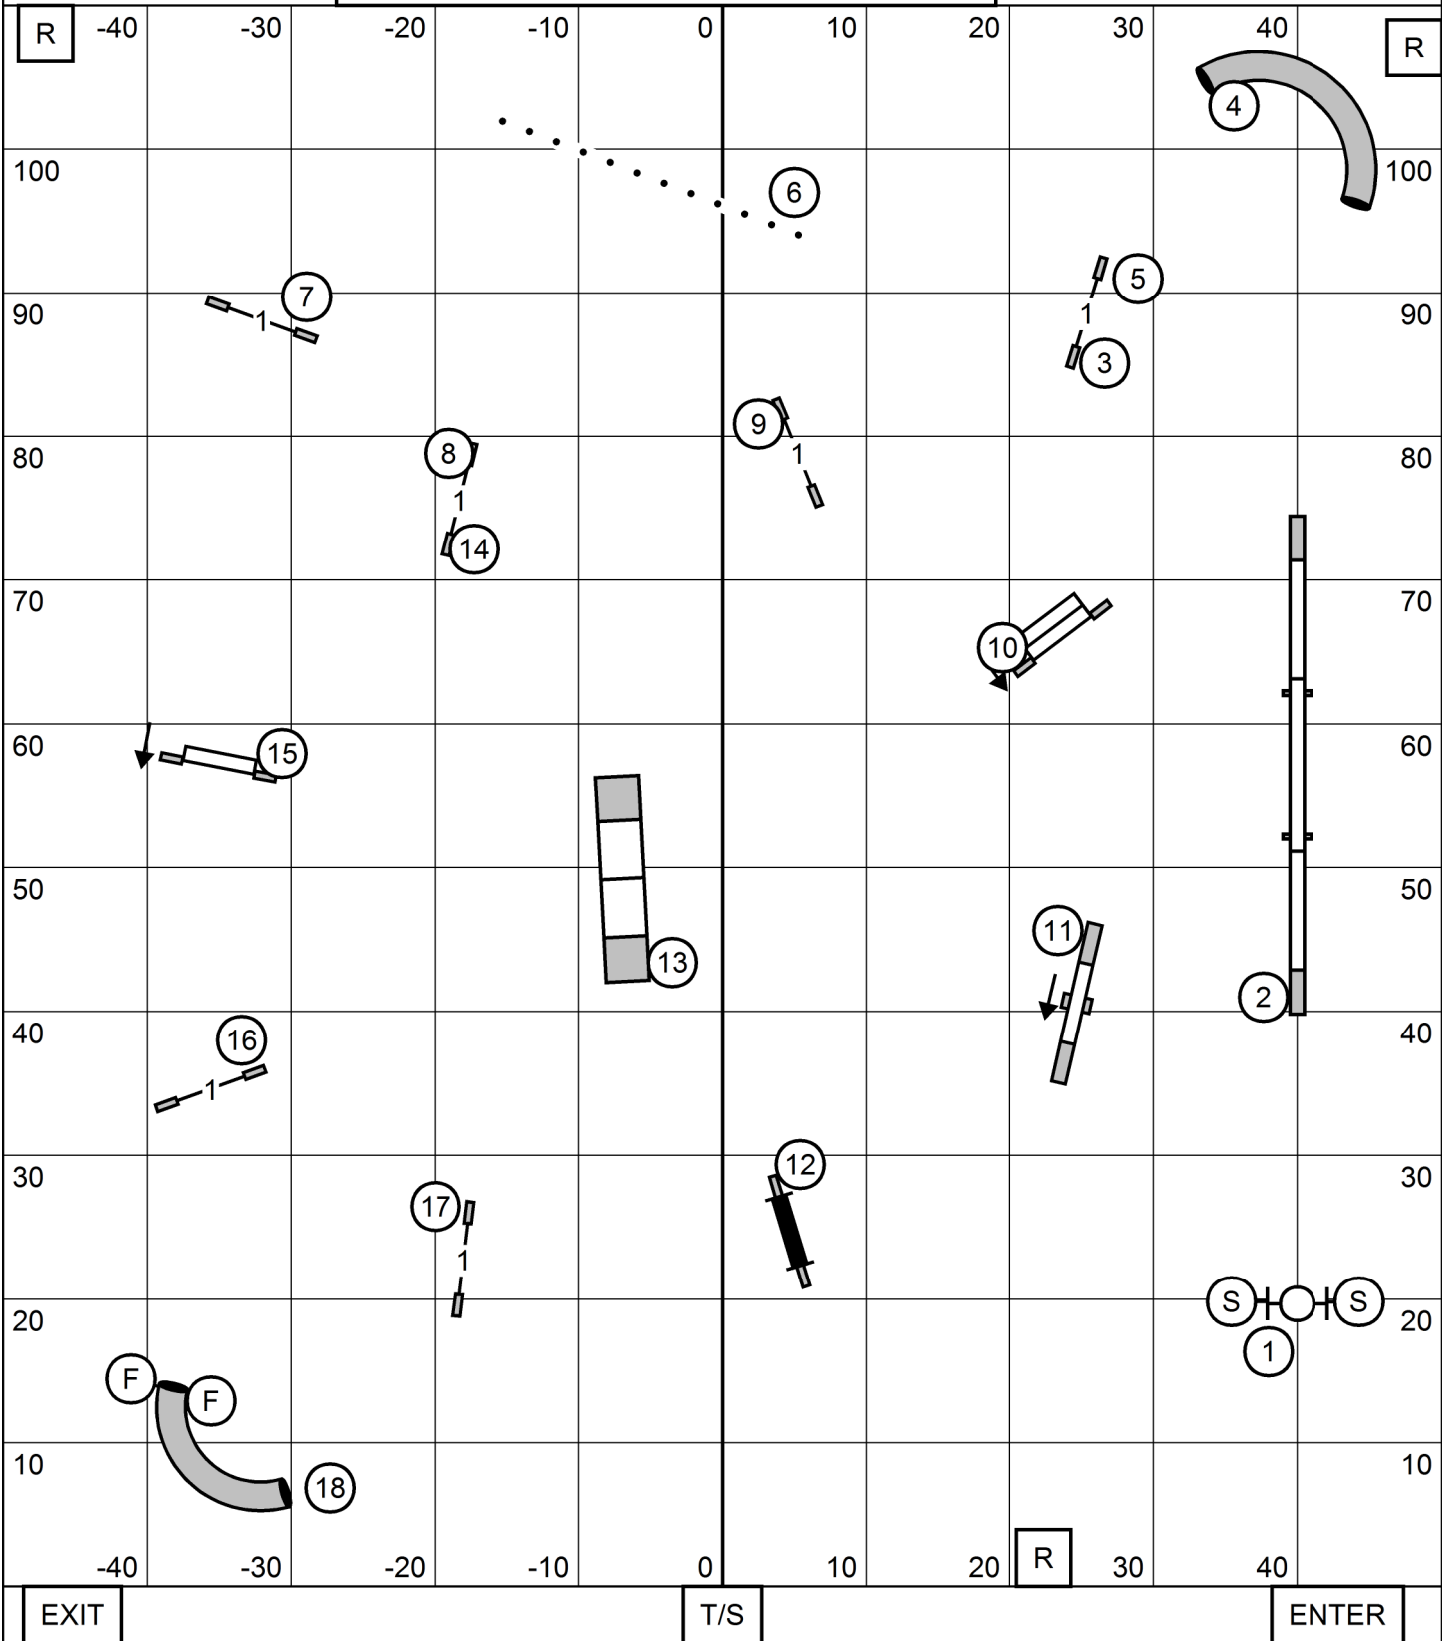

BAYSHORE COMPANION DOG CLUB
SPORTIKA, MANALAPAN NJ
SATURDAY JULY 6, 2024
MASTER/EXCELLENT STANDARD
JUDGE: SHERRY JEFFERSON