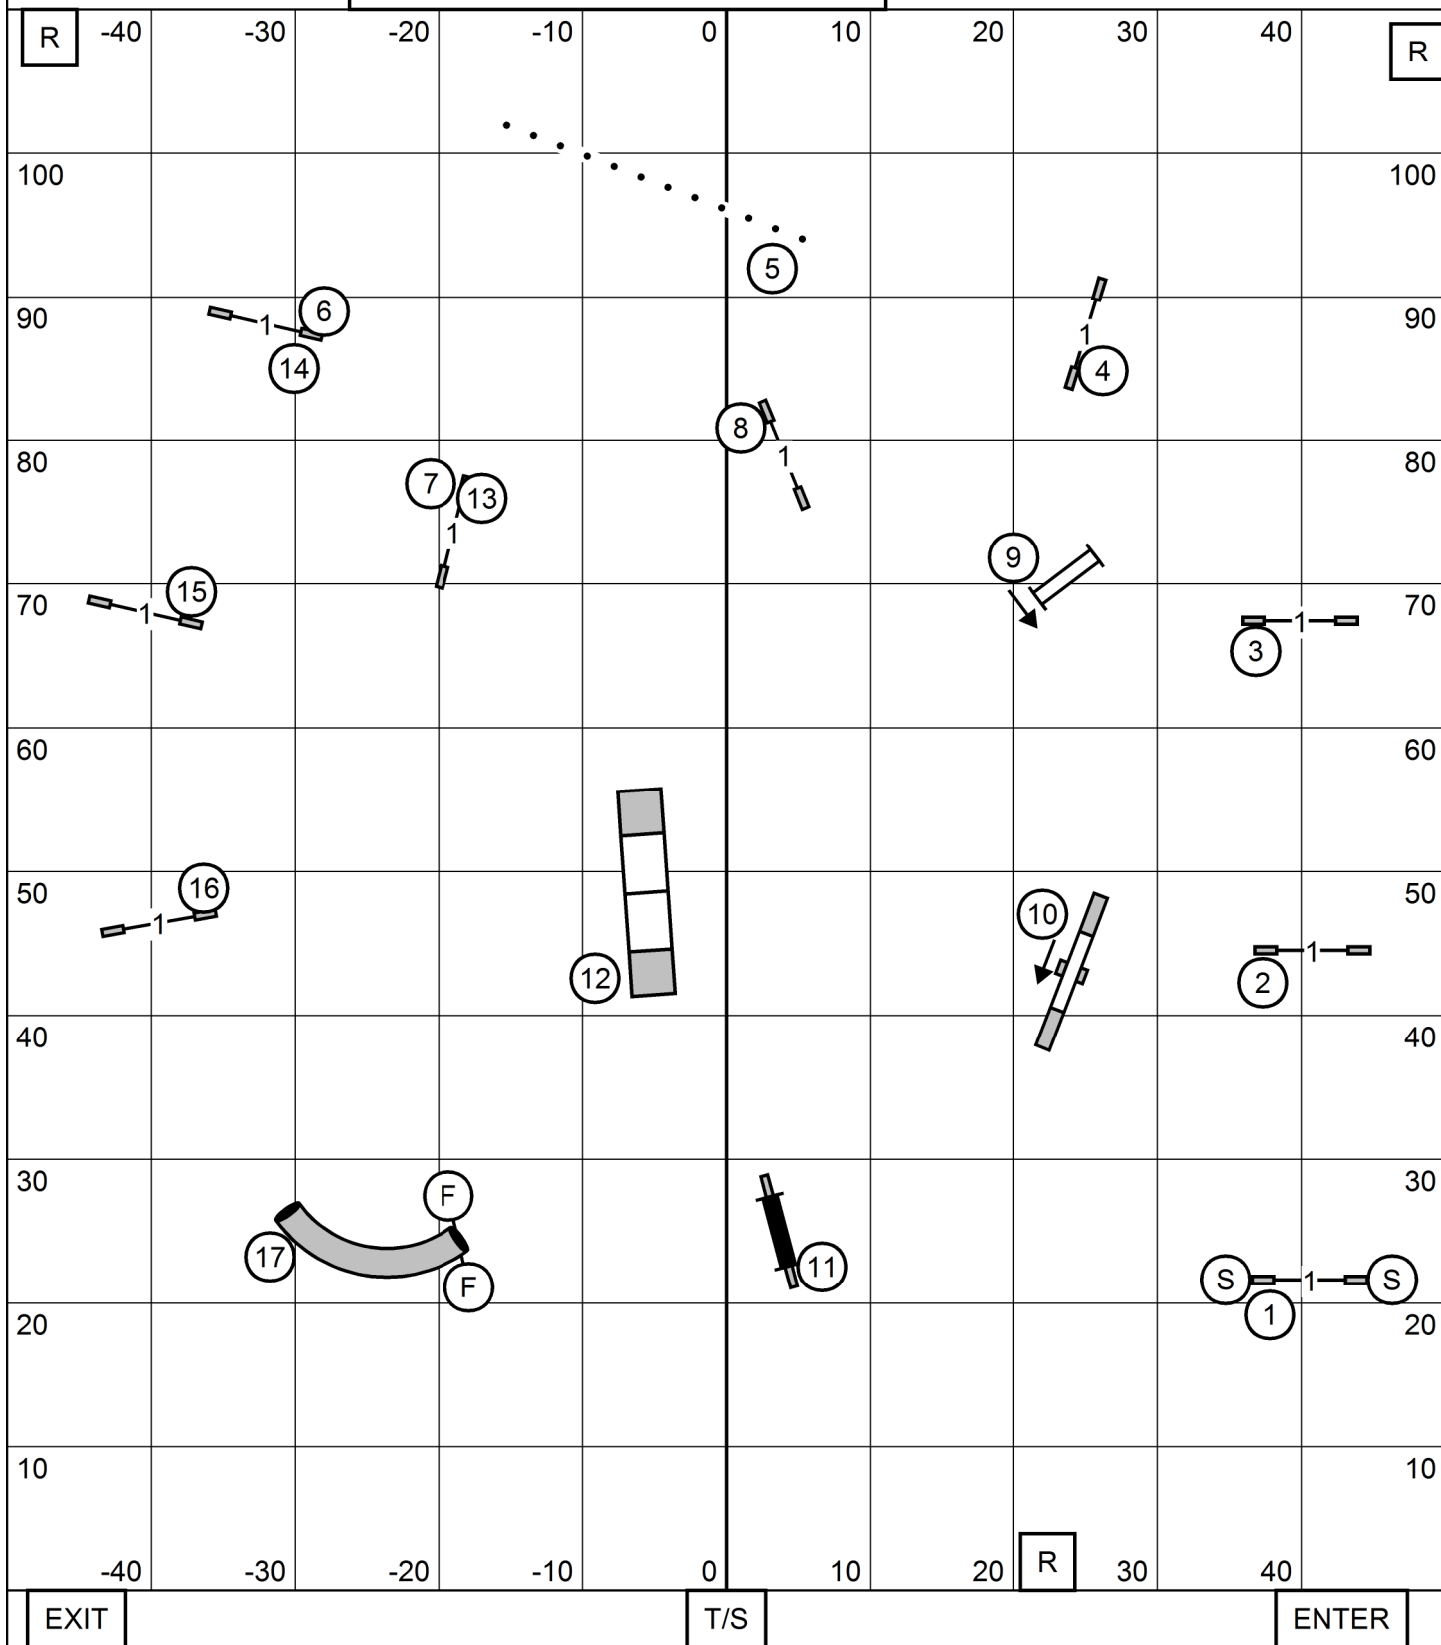

BAYSHORE COMPANION DOG CLUB
 SPORTIKA, MANALAPAN NJ
 SATURDAY JULY 6, 2024
TIME 2 BEAT
 JUDGE: SHERRY JEFFERSON

BAYSHORE COMPANION DOG CLUB
 SPORTIKA, MANALAPAN NJ
 SATURDAY JULY 6, 2024
NOVICE STANDARD
 JUDGE: SHERRY JEFFERSON