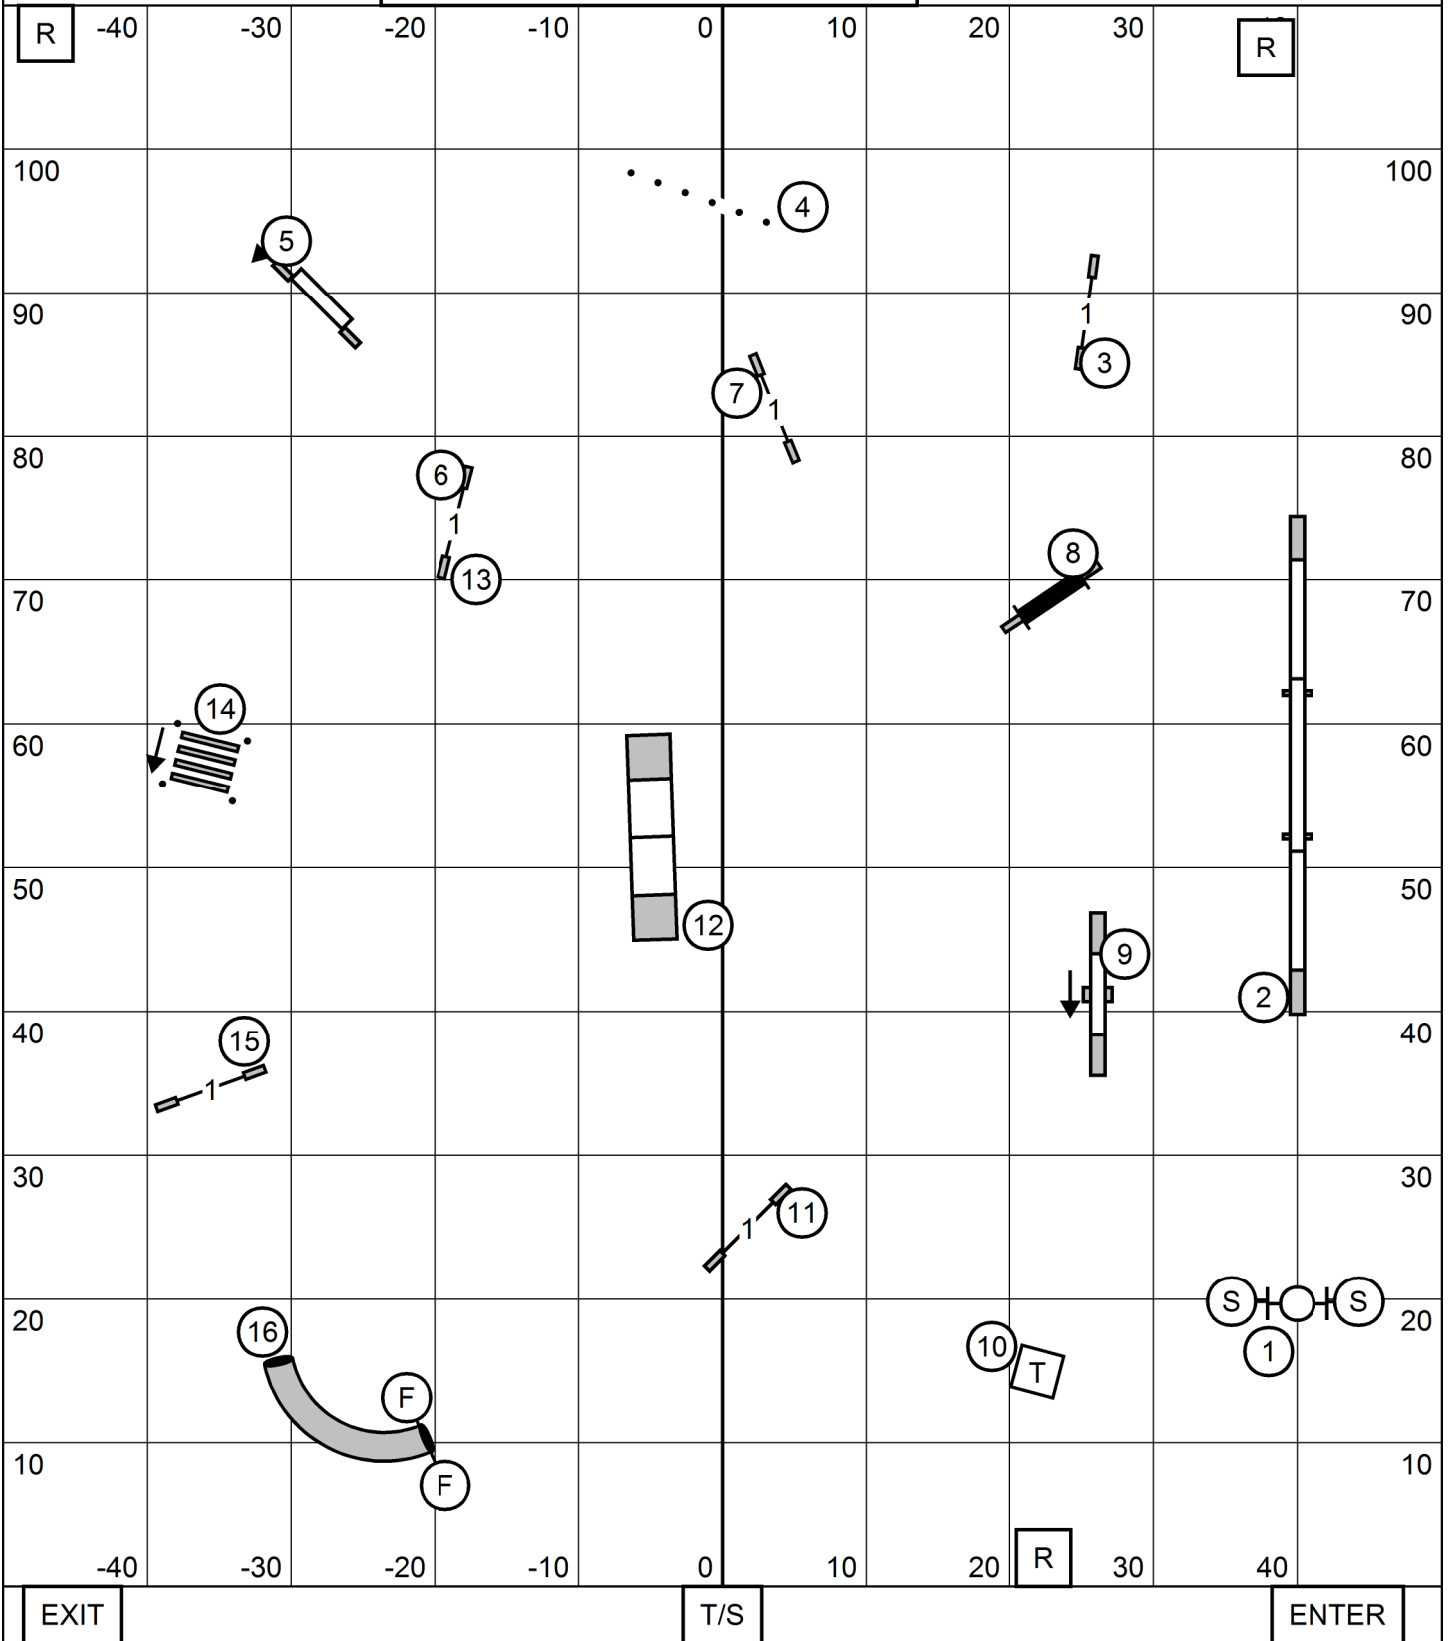

BAYSHORE COMPANION DOG CLUB
 SPORTIKA, MANALAPAN NJ
 SATURDAY JULY 6, 2024
TIME 2 BEAT
 JUDGE: SHERRY JEFFERSON

BAYSHORE COMPANION DOG CLUB
 SPORTIKA, MANALAPAN NJ
 SATURDAY JULY 6, 2024
NOVICE STANDARD
 JUDGE: SHERRY JEFFERSON