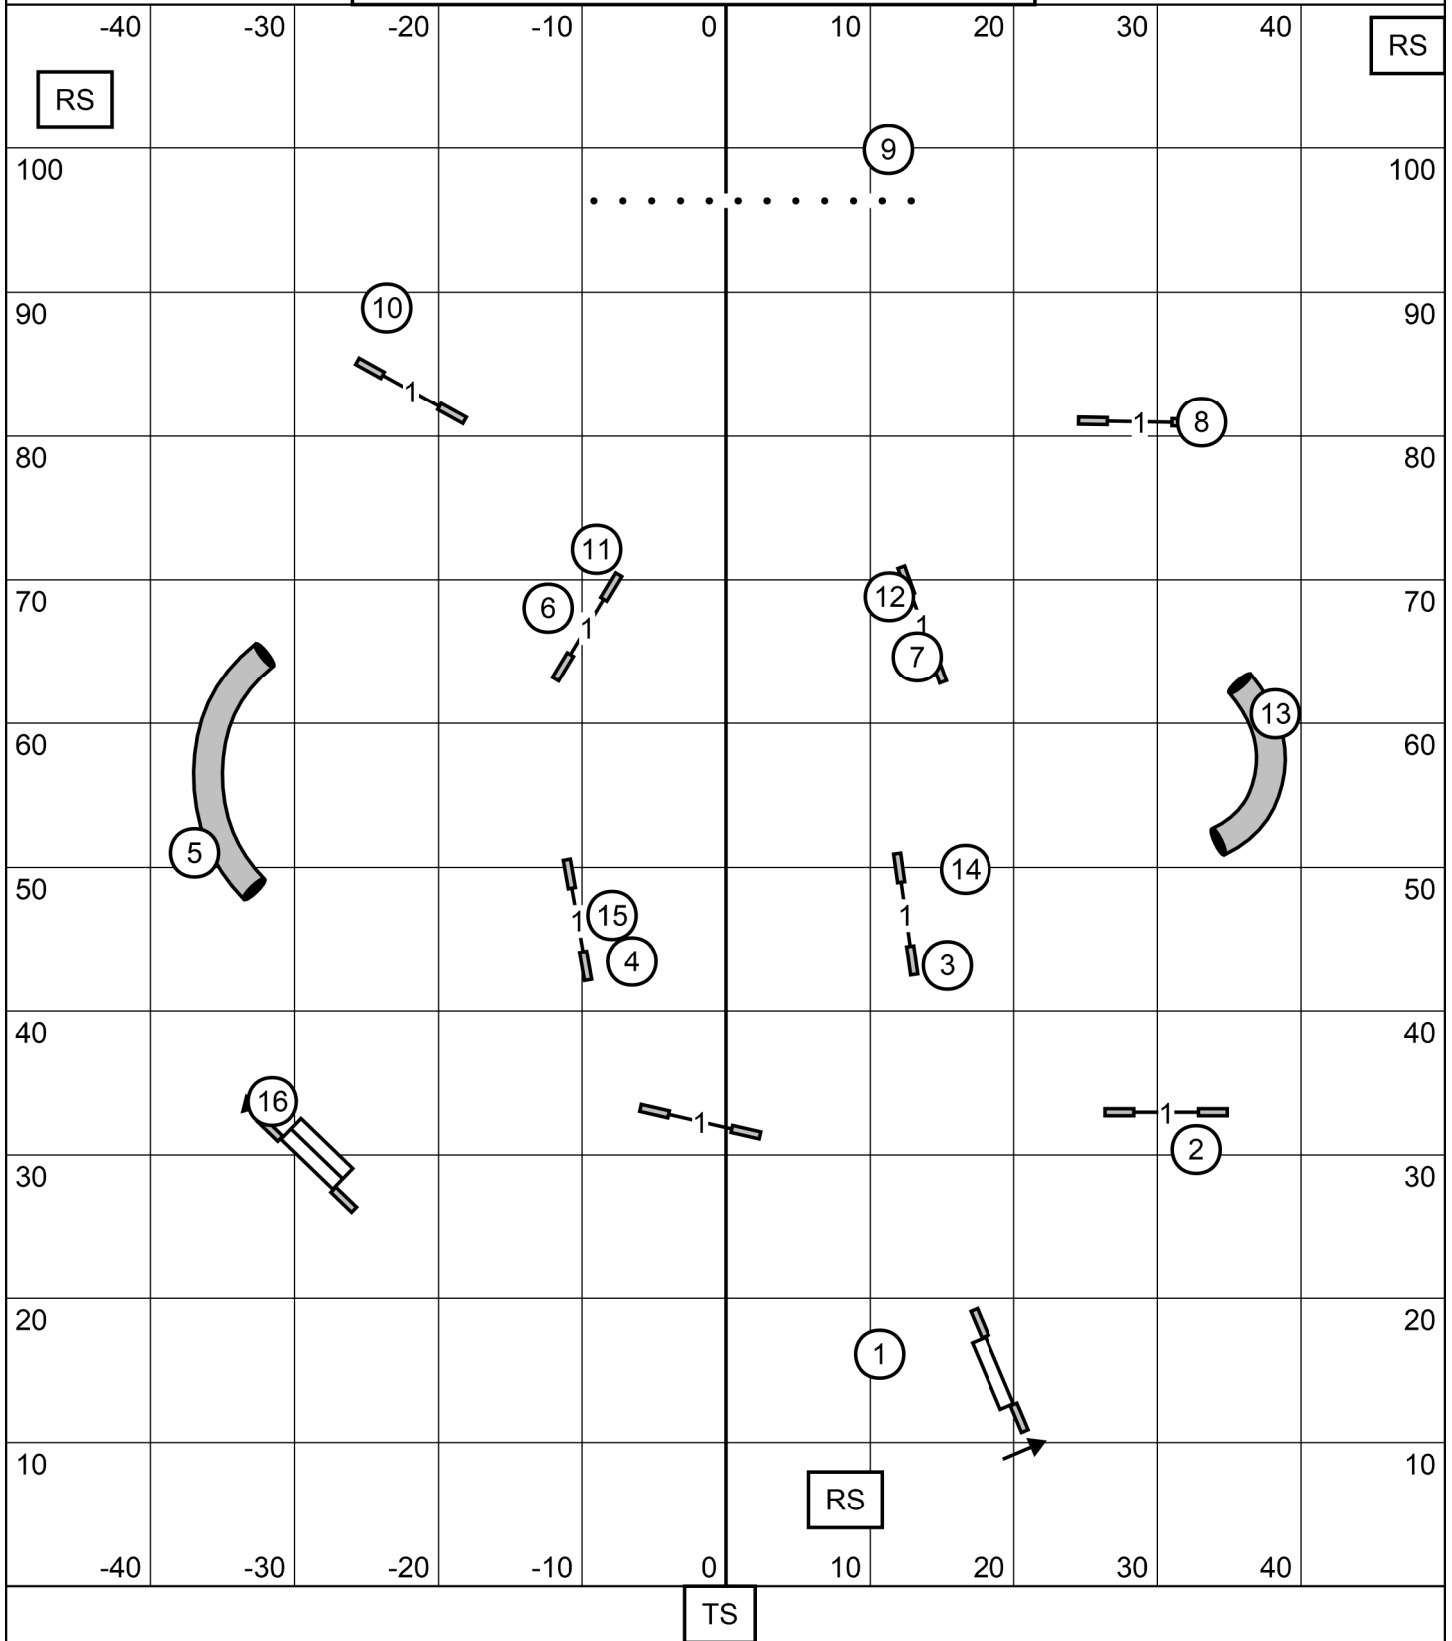

BAYSHORE COMPANION DOG TRAINING CLUB
SATURDAY JULY 6, 2024
OPEN JWW
JUDGE JANET BUDZYNSKI