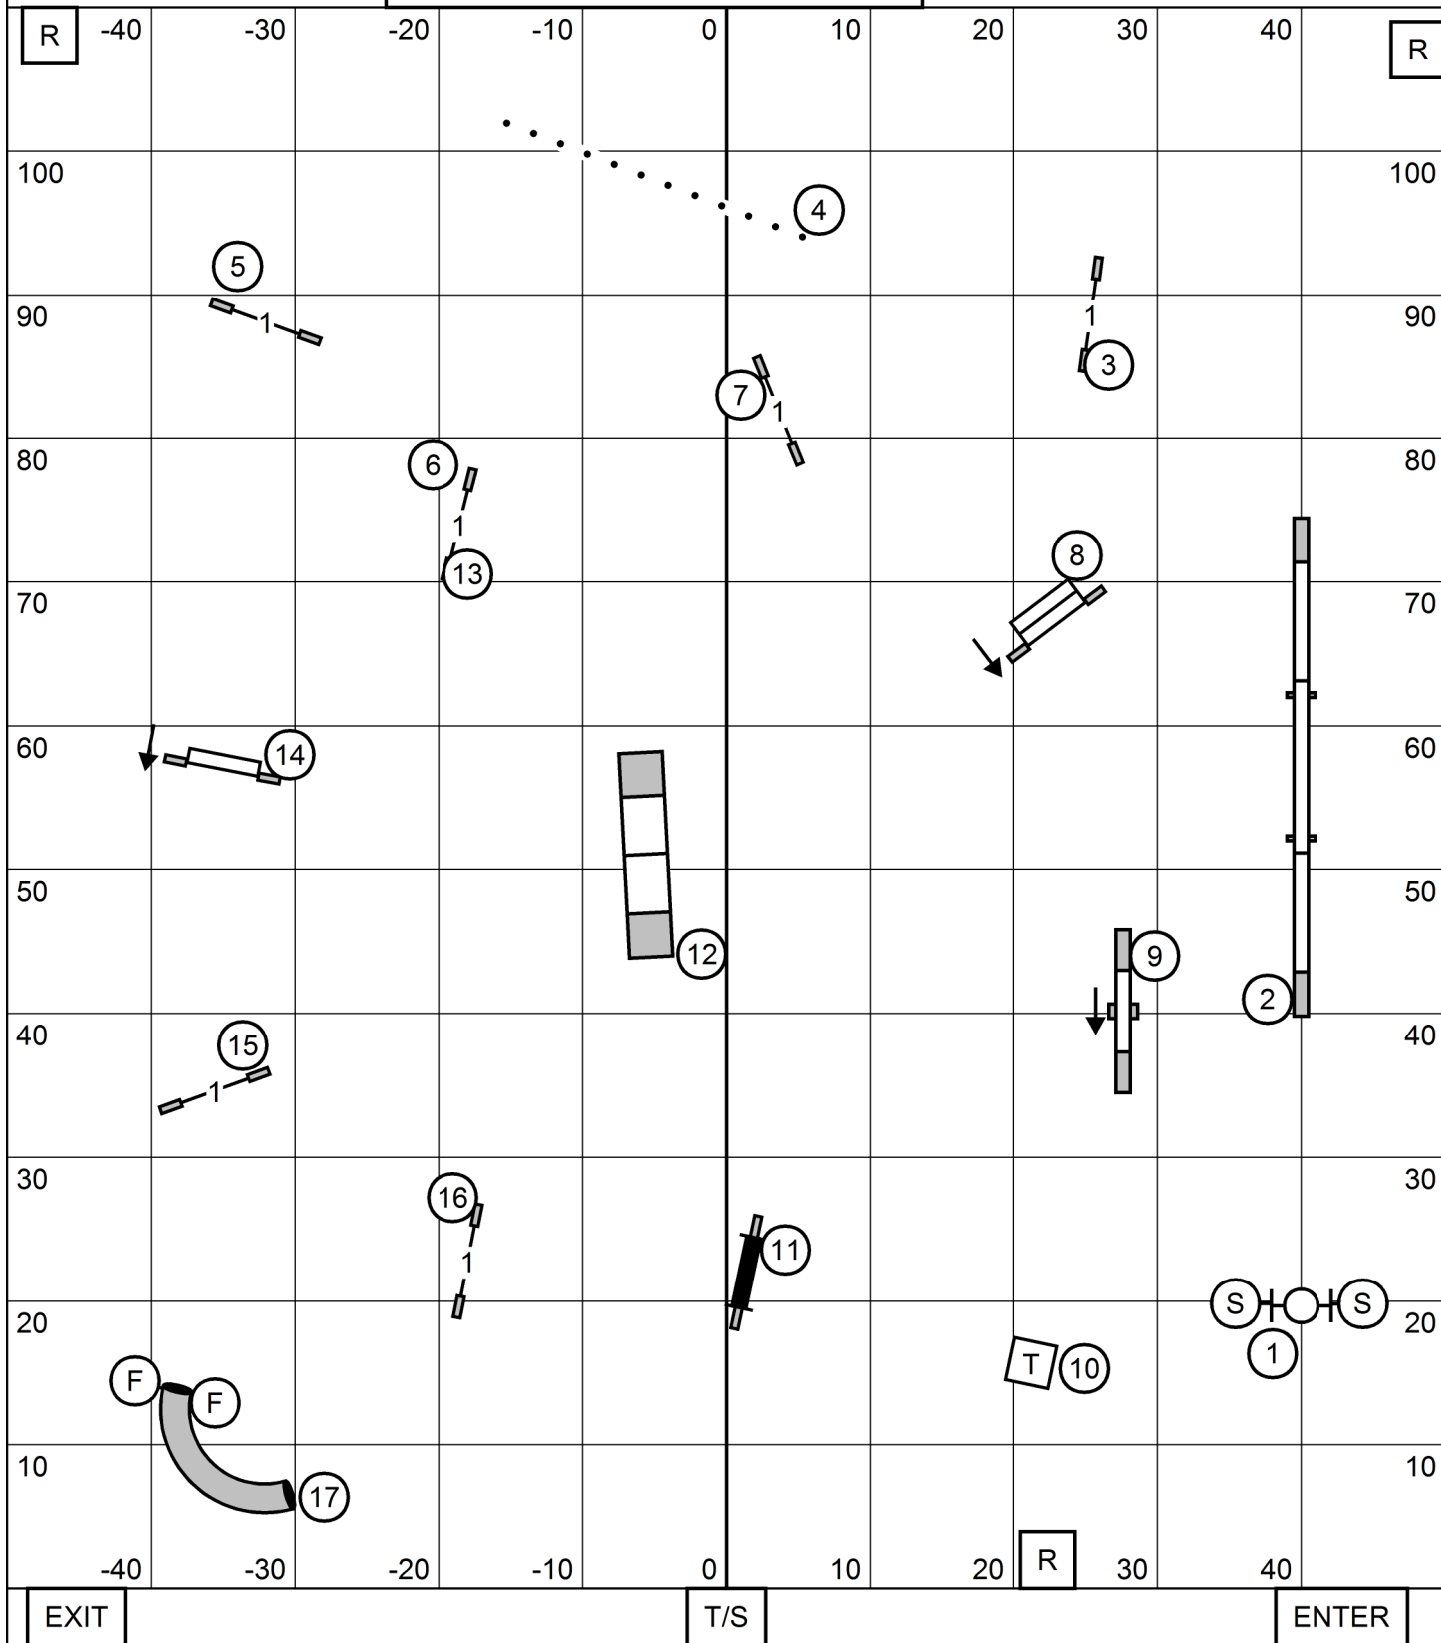

BAYSHORE COMPANION DOG CLUB
SPORTIKA, MANALAPAN NJ
SATURDAY JULY 6, 2024
OPEN STANDARD
JUDGE: SHERRY JEFFERSON