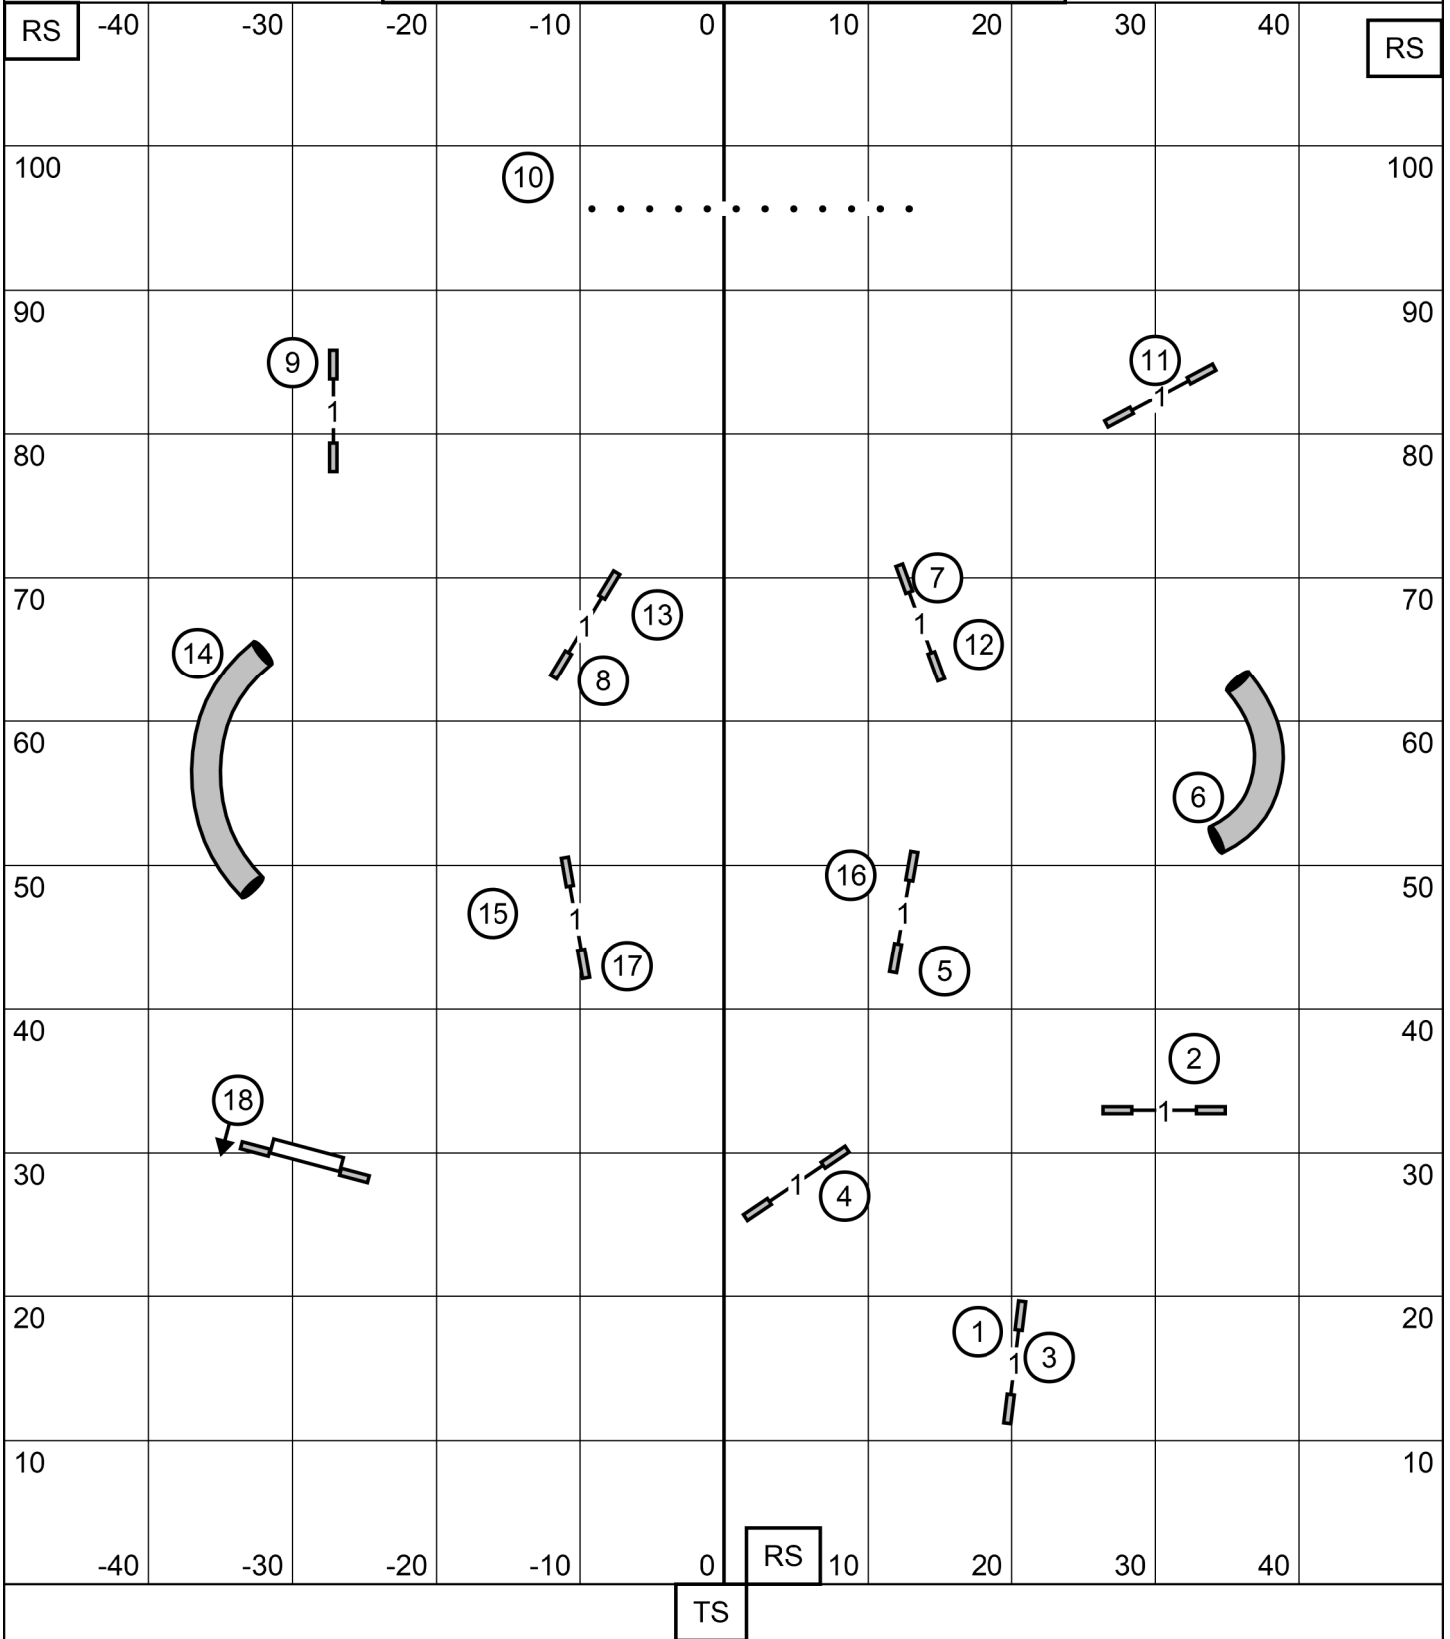

BAYSHORE COMPANION DOG TRAINING CLUB
SATURDAY, JULY 6, 2024
PREMIER JWW
JUDGE JANET BUDZYNSKI