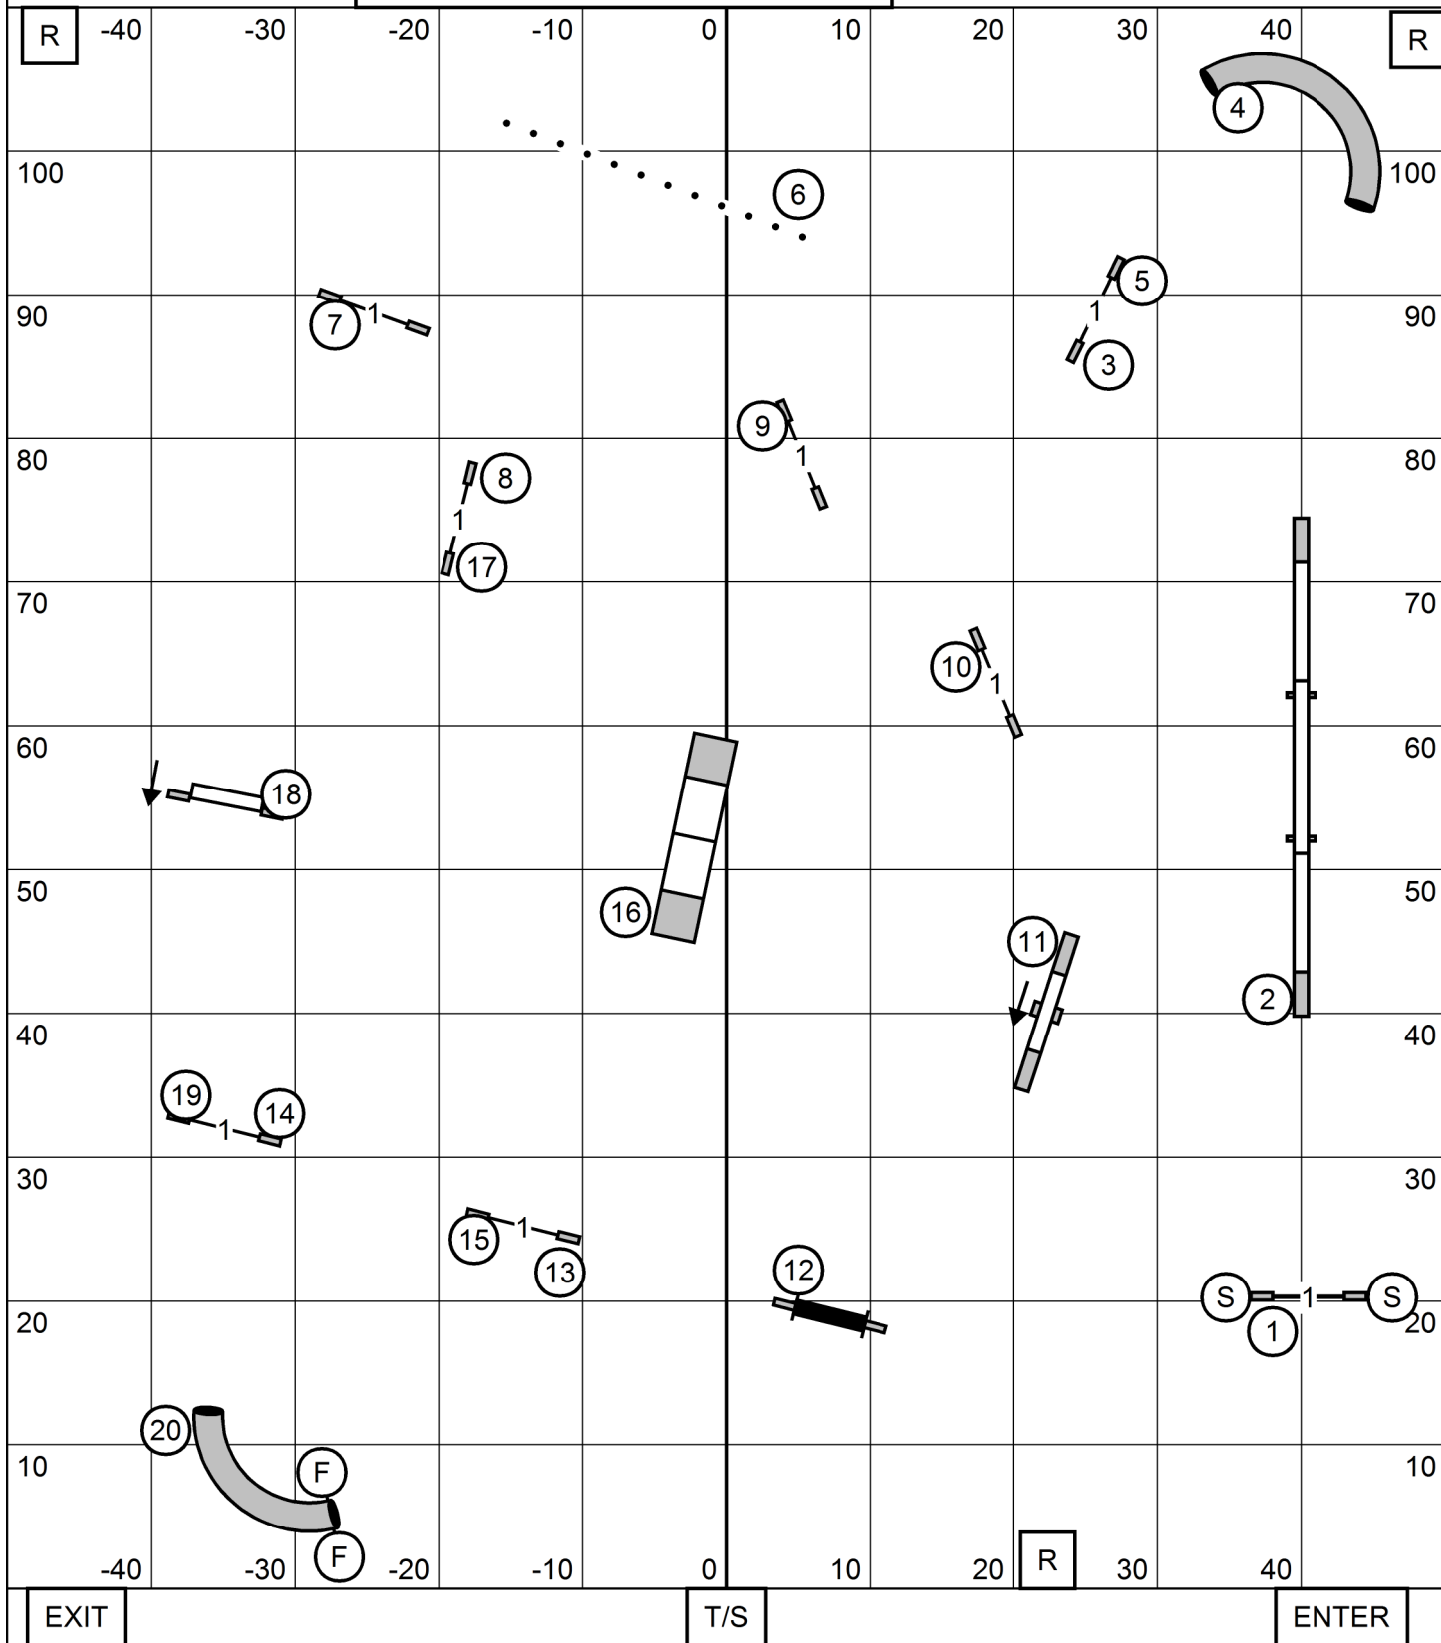

BAYSHORE COMPANION DOG CLUB
SPORTIKA, MANALAPAN NJ
SATURDAY JULY 6, 2024
PREMIER STANDARD
JUDGE: SHERRY JEFFERSON